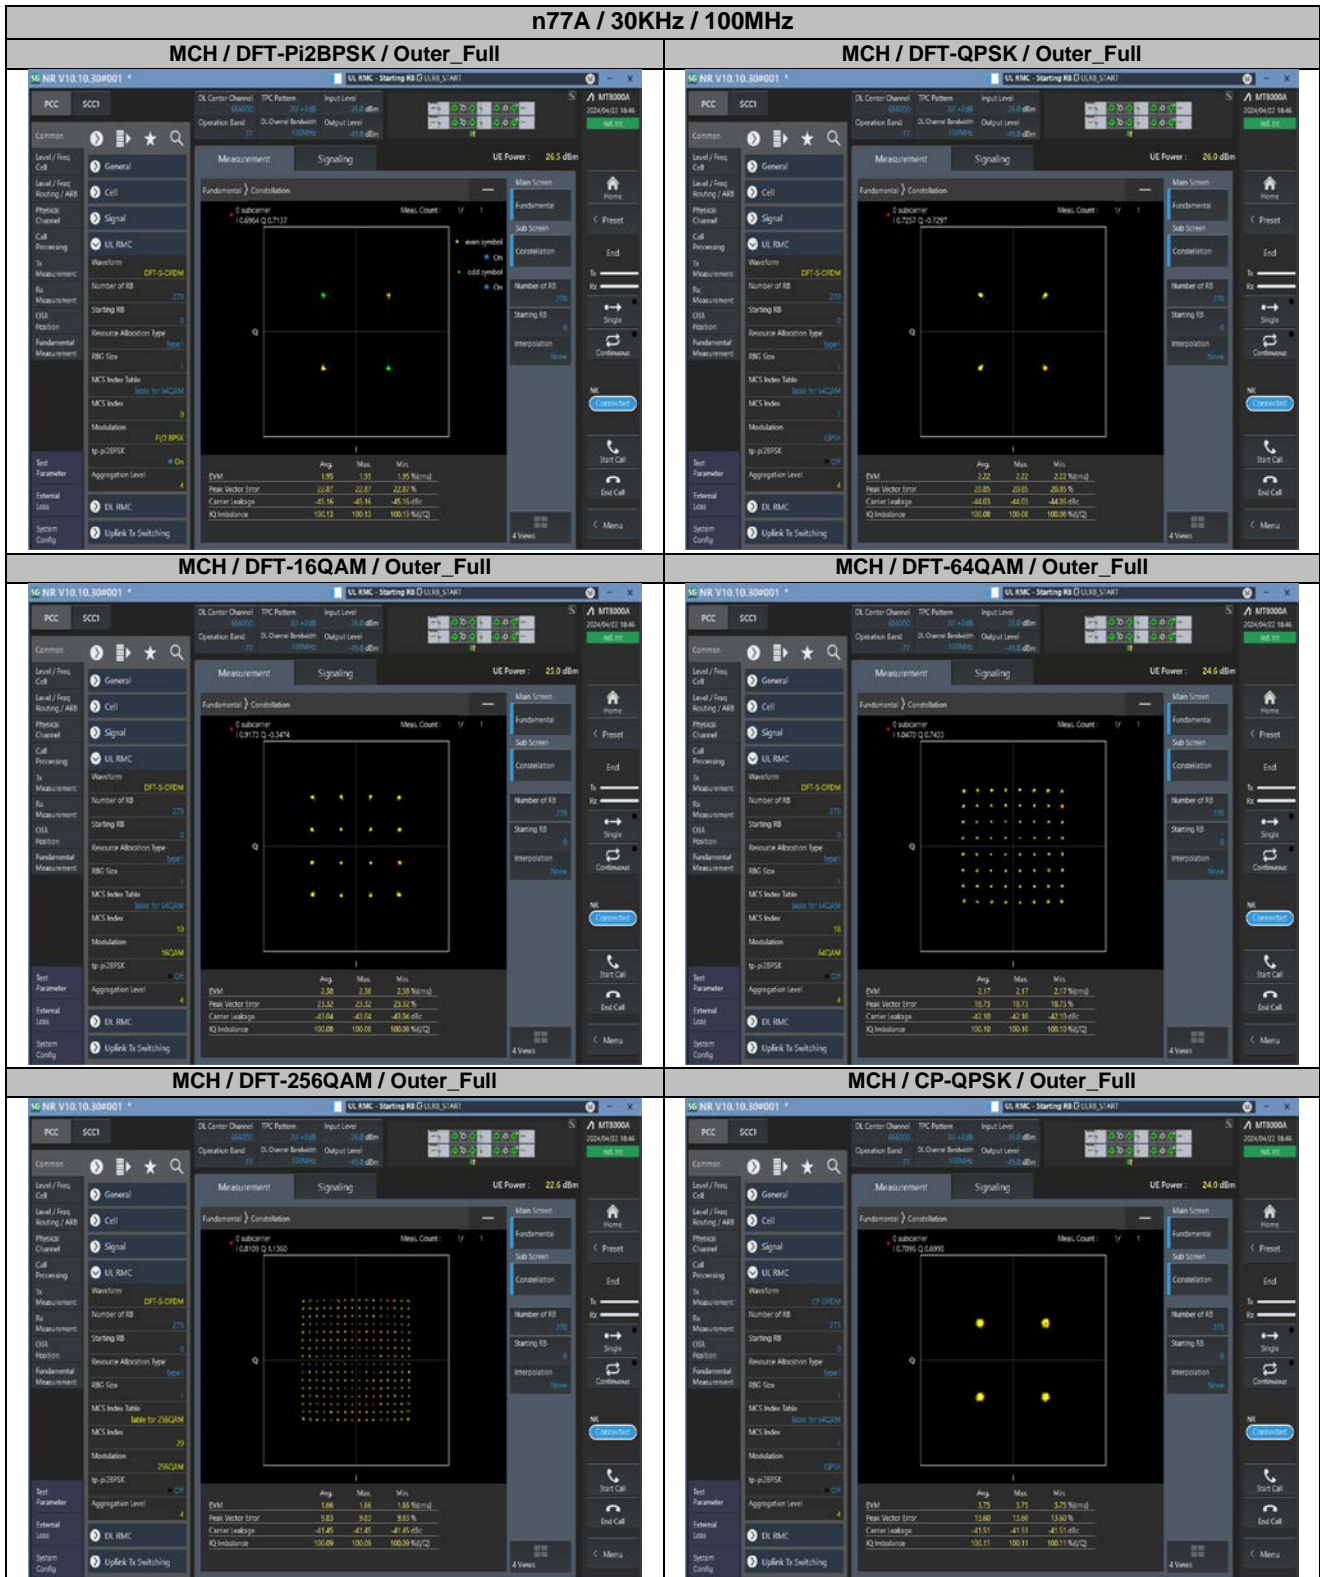

3. Modulation Characteristics

3.1. Test Plots