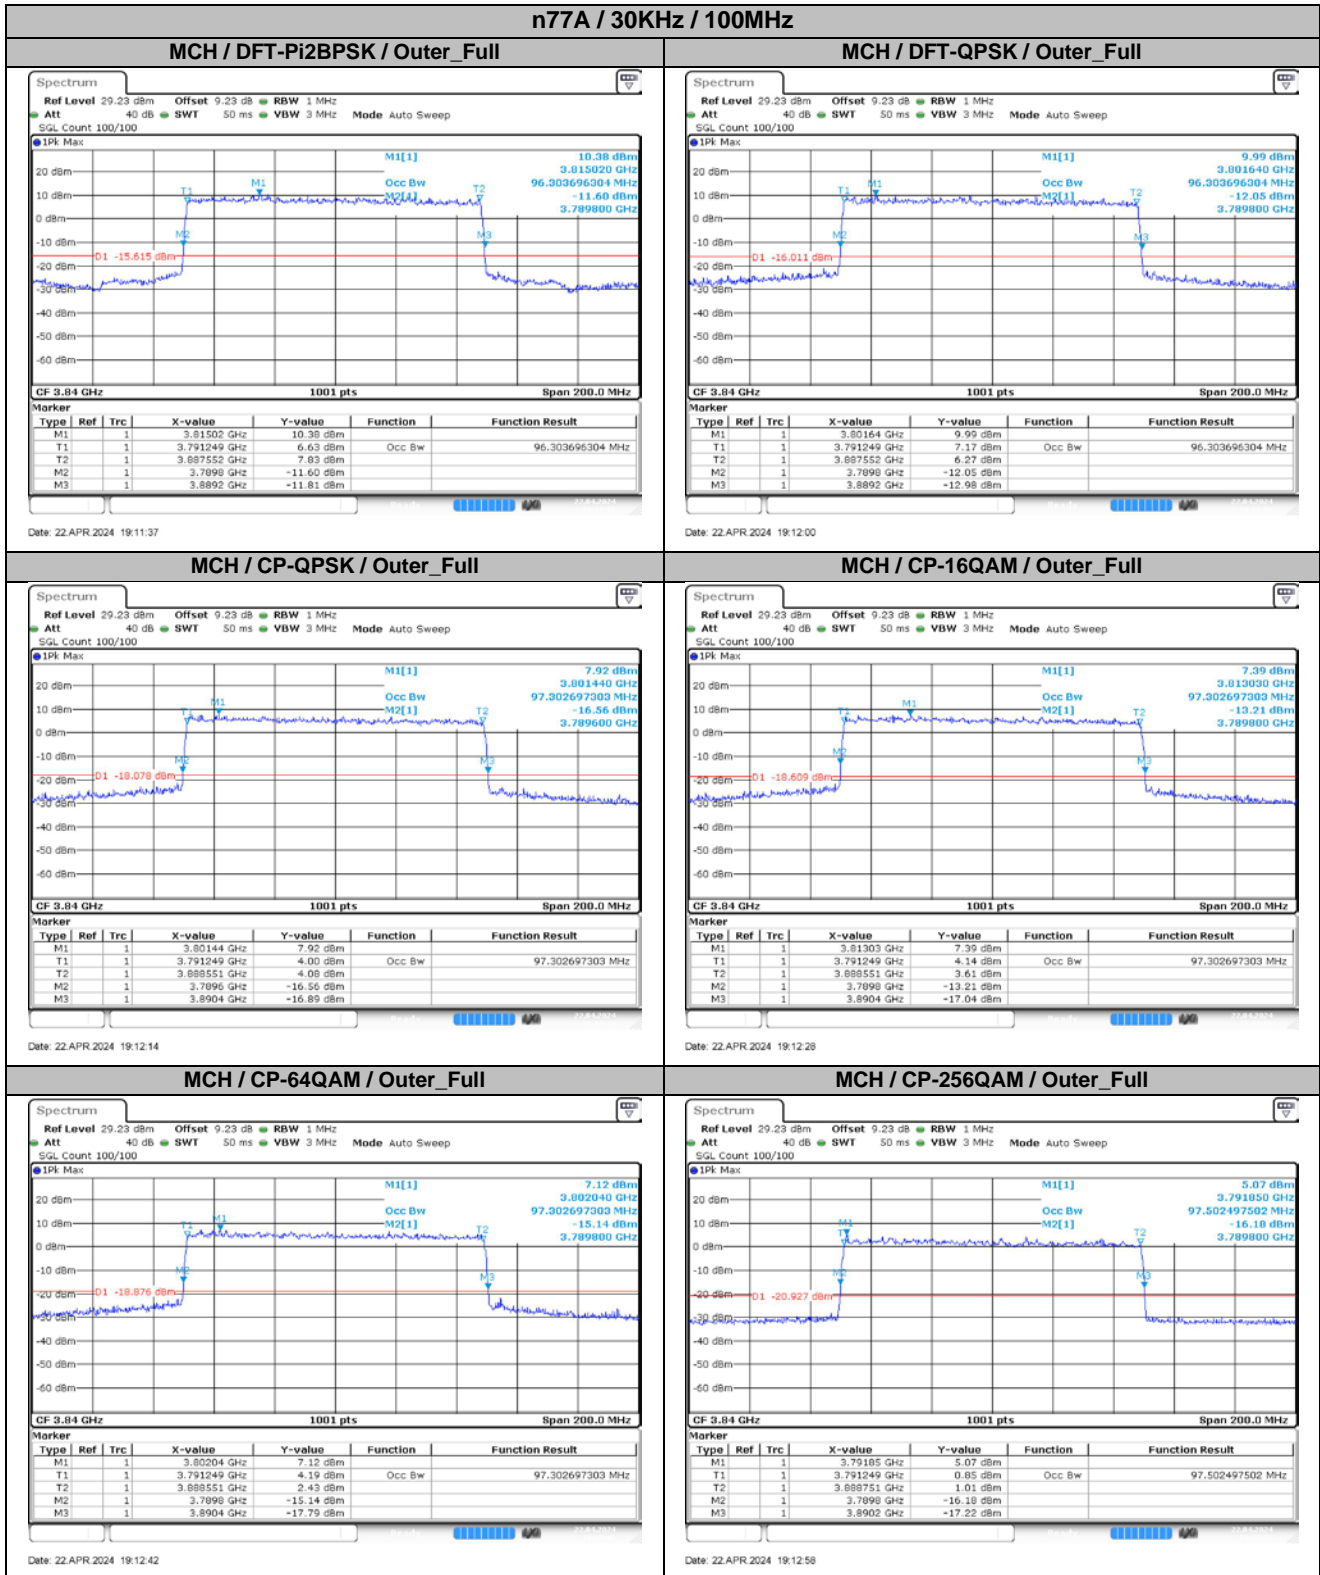

**Appendix
for
n77A
(3700-3980)**

Catalogue

1.	EFFECTIVE ISOTROPIC RADIATED POWER	3
1.1.	TEST RESULTS @ ANT3 (ANTENNA GAIN=-3.00DBI)	3
2.	PEAK-TO-AVERAGE RATIO	6
2.1.	TEST RESULTS	6
2.2.	TEST PLOTS.....	6
3.	MODULATION CHARACTERISTICS.....	7
3.1.	TEST PLOTS.....	7
4.	99% OCCUPIED BANDWIDTH & 26DB EMISSION BANDWIDTH	9
4.1.	TEST RESULTS	9
4.2.	TEST PLOTS.....	10
5.	CONDUCTED BAND EDGES	19
5.1.	TEST PLOTS.....	19
6.	CONDUCTED SPURIOUS EMISSION.....	31
6.1.	TEST PLOTS.....	31
7.	FREQUENCY STABILITY.....	40
7.1.	TEST RESULTS	40

2. Peak-to-Average Ratio

2.1. Test Results

SCS	Bandwidth	Channel	Modulation	Result (dB)		Limit (dB)	Verdict
				DFT-Pi2BPSK	DFT-QPSK		
30KHz	100MHz	LCH	Outer_Full	8.47	7.79	13.00	Pass
30KHz	100MHz	MCH	Outer_Full	8.28	8.71	13.00	Pass
30KHz	100MHz	HCH	Outer_Full	7.96	8.78	13.00	Pass

4.2. Test Plots

5. Conducted Band Edges

5.1. Test Plots