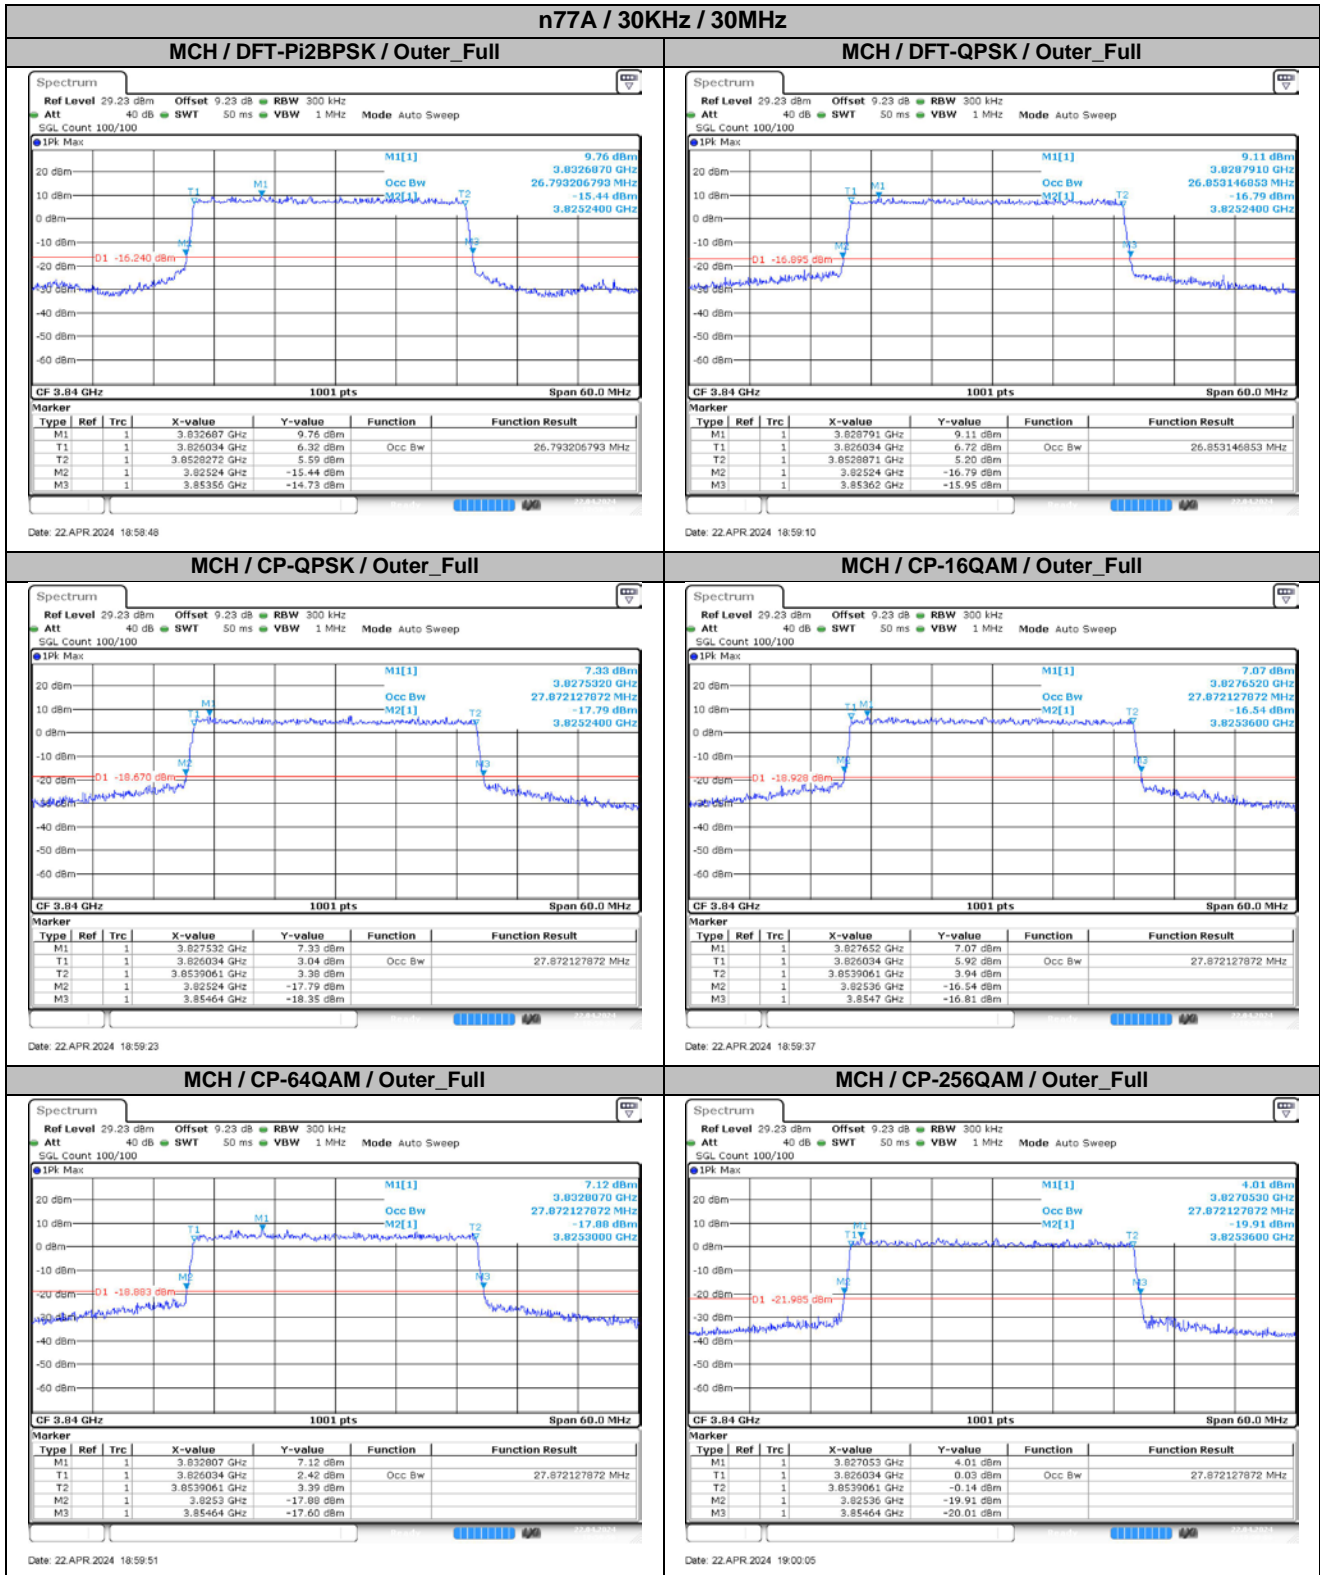

**Appendix
for
n77A
(3700-3980)**

Catalogue

1.	EFFECTIVE ISOTROPIC RADIATED POWER	3
1.1.	TEST RESULTS @ ANT3 (ANTENNA GAIN=-3.00DBI)	3
2.	PEAK-TO-AVERAGE RATIO	6
2.1.	TEST RESULTS	6
2.2.	TEST PLOTS.....	6
3.	MODULATION CHARACTERISTICS.....	7
3.1.	TEST PLOTS.....	7
4.	99% OCCUPIED BANDWIDTH & 26DB EMISSION BANDWIDTH	9
4.1.	TEST RESULTS	9
4.2.	TEST PLOTS.....	10
5.	CONDUCTED BAND EDGES	19
5.1.	TEST PLOTS.....	19
6.	CONDUCTED SPURIOUS EMISSION.....	31
6.1.	TEST PLOTS.....	31
7.	FREQUENCY STABILITY.....	40
7.1.	TEST RESULTS	40

4.2. Test Plots

5. Conducted Band Edges

5.1. Test Plots