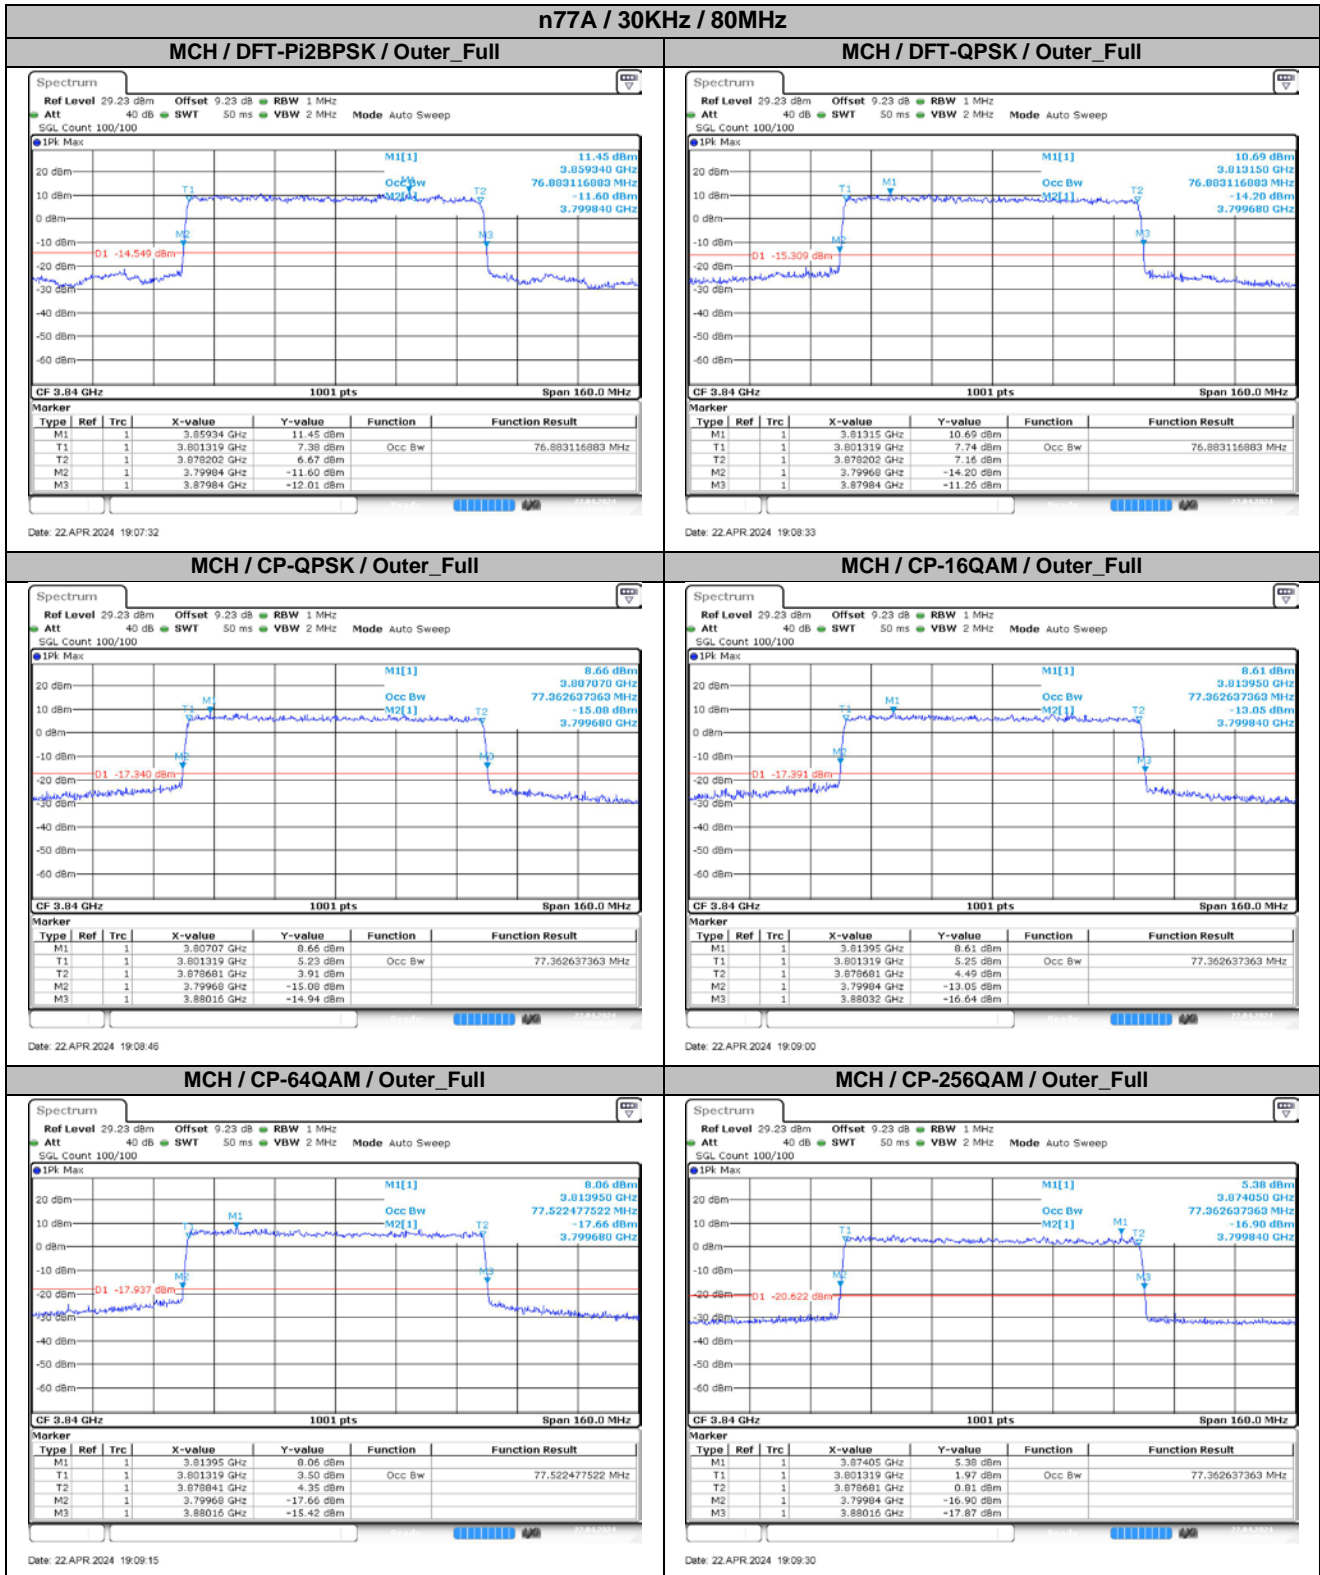

**Appendix
for
n77A
(3700-3980)**

Catalogue

1.	EFFECTIVE ISOTROPIC RADIATED POWER	3
1.1.	TEST RESULTS @ ANT3 (ANTENNA GAIN=-3.00DBI)	3
2.	PEAK-TO-AVERAGE RATIO	6
2.1.	TEST RESULTS	6
2.2.	TEST PLOTS.....	6
3.	MODULATION CHARACTERISTICS.....	7
3.1.	TEST PLOTS.....	7
4.	99% OCCUPIED BANDWIDTH & 26DB EMISSION BANDWIDTH	9
4.1.	TEST RESULTS	9
4.2.	TEST PLOTS.....	10
5.	CONDUCTED BAND EDGES	19
5.1.	TEST PLOTS.....	19
6.	CONDUCTED SPURIOUS EMISSION.....	31
6.1.	TEST PLOTS.....	31
7.	FREQUENCY STABILITY.....	40
7.1.	TEST RESULTS	40

4.2. Test Plots

5. Conducted Band Edges

5.1. Test Plots