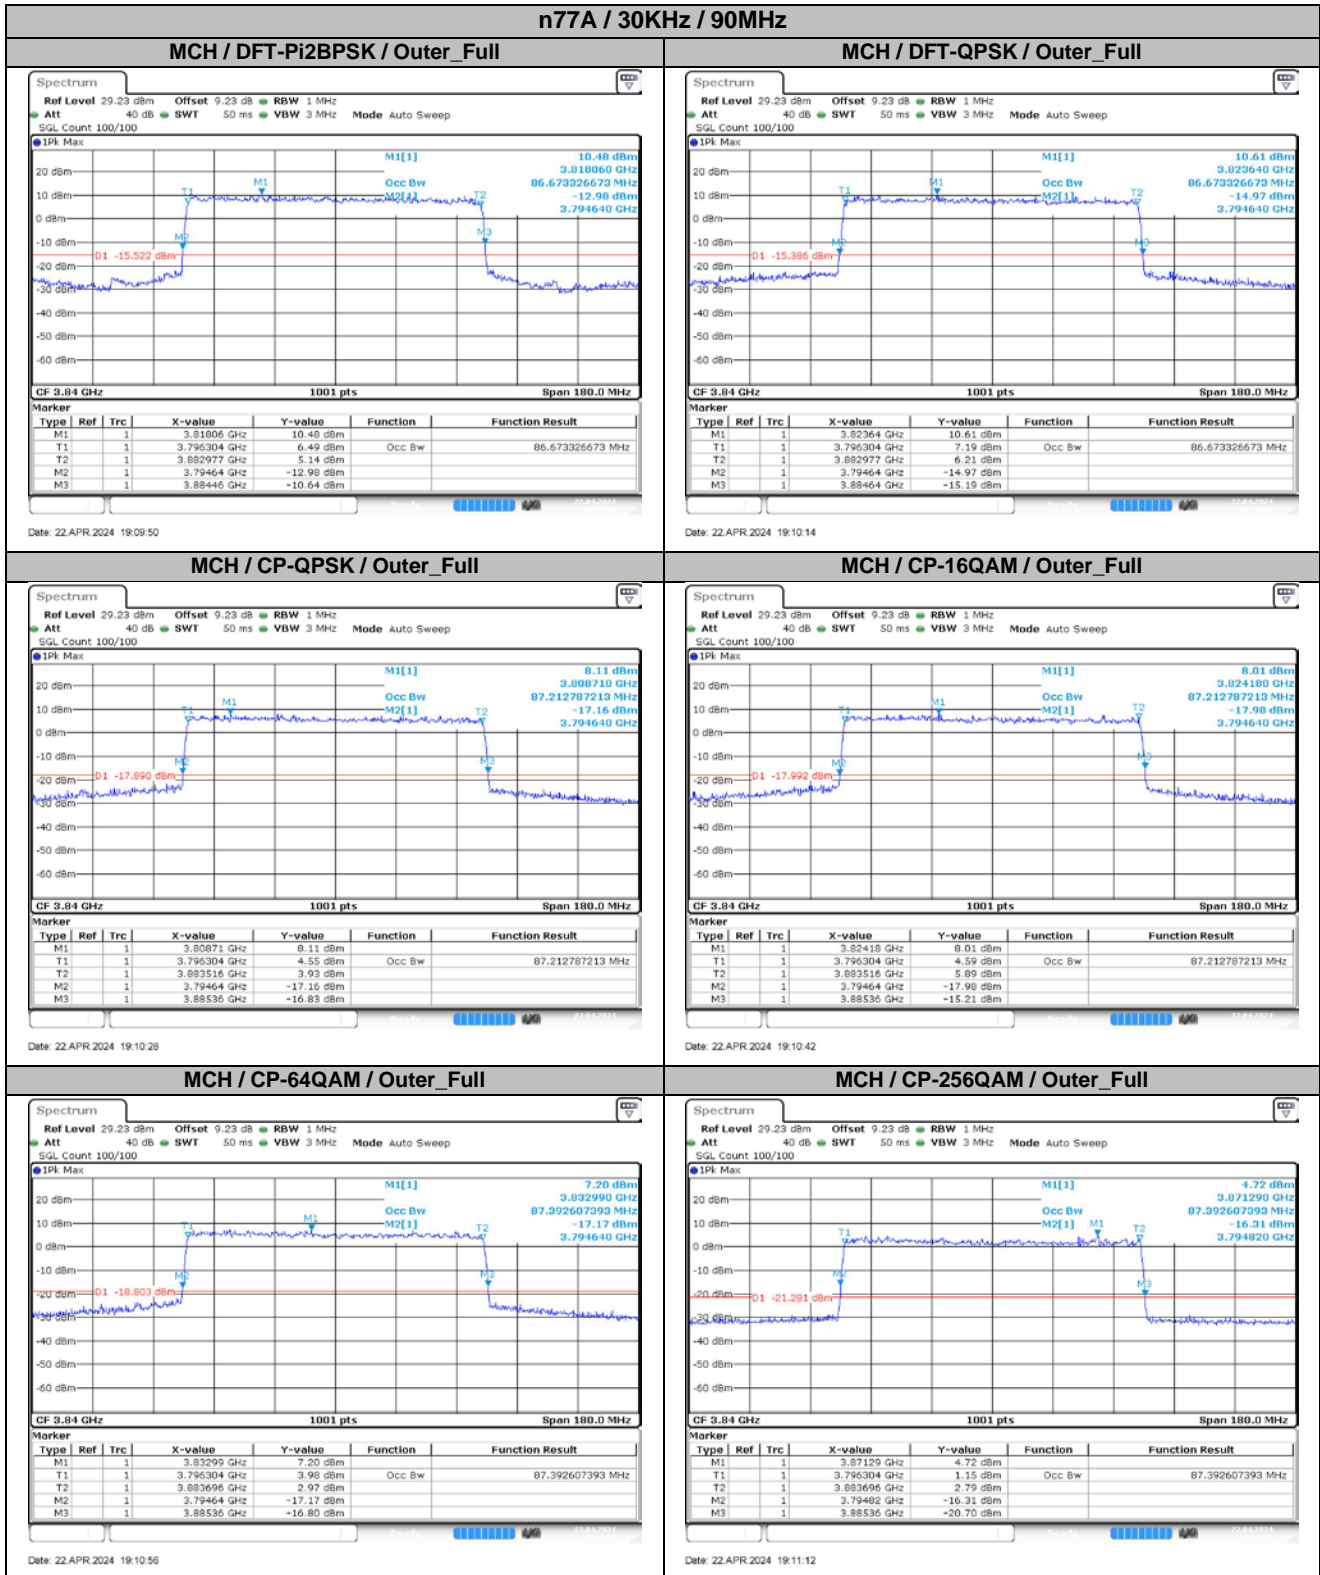

**Appendix
for
n77A
(3700-3980)**

Catalogue

1.	EFFECTIVE ISOTROPIC RADIATED POWER	3
1.1.	TEST RESULTS @ ANT3 (ANTENNA GAIN=-3.00DBI)	3
2.	PEAK-TO-AVERAGE RATIO	6
2.1.	TEST RESULTS	6
2.2.	TEST PLOTS.....	6
3.	MODULATION CHARACTERISTICS.....	7
3.1.	TEST PLOTS.....	7
4.	99% OCCUPIED BANDWIDTH & 26DB EMISSION BANDWIDTH	9
4.1.	TEST RESULTS	9
4.2.	TEST PLOTS.....	10
5.	CONDUCTED BAND EDGES	19
5.1.	TEST PLOTS.....	19
6.	CONDUCTED SPURIOUS EMISSION.....	31
6.1.	TEST PLOTS.....	31
7.	FREQUENCY STABILITY.....	40
7.1.	TEST RESULTS	40

2. Peak-to-Average Ratio

2.1. Test Results

SCS	Bandwidth	Channel	Modulation	Result (dB)		Limit (dB)	Verdict
				DFT-Pi2BPSK	DFT-QPSK		
30KHz	100MHz	LCH	Outer_Full	8.47	7.79	13.00	Pass
30KHz	100MHz	MCH	Outer_Full	8.28	8.71	13.00	Pass
30KHz	100MHz	HCH	Outer_Full	7.96	8.78	13.00	Pass

4.2. Test Plots

5. Conducted Band Edges

5.1. Test Plots