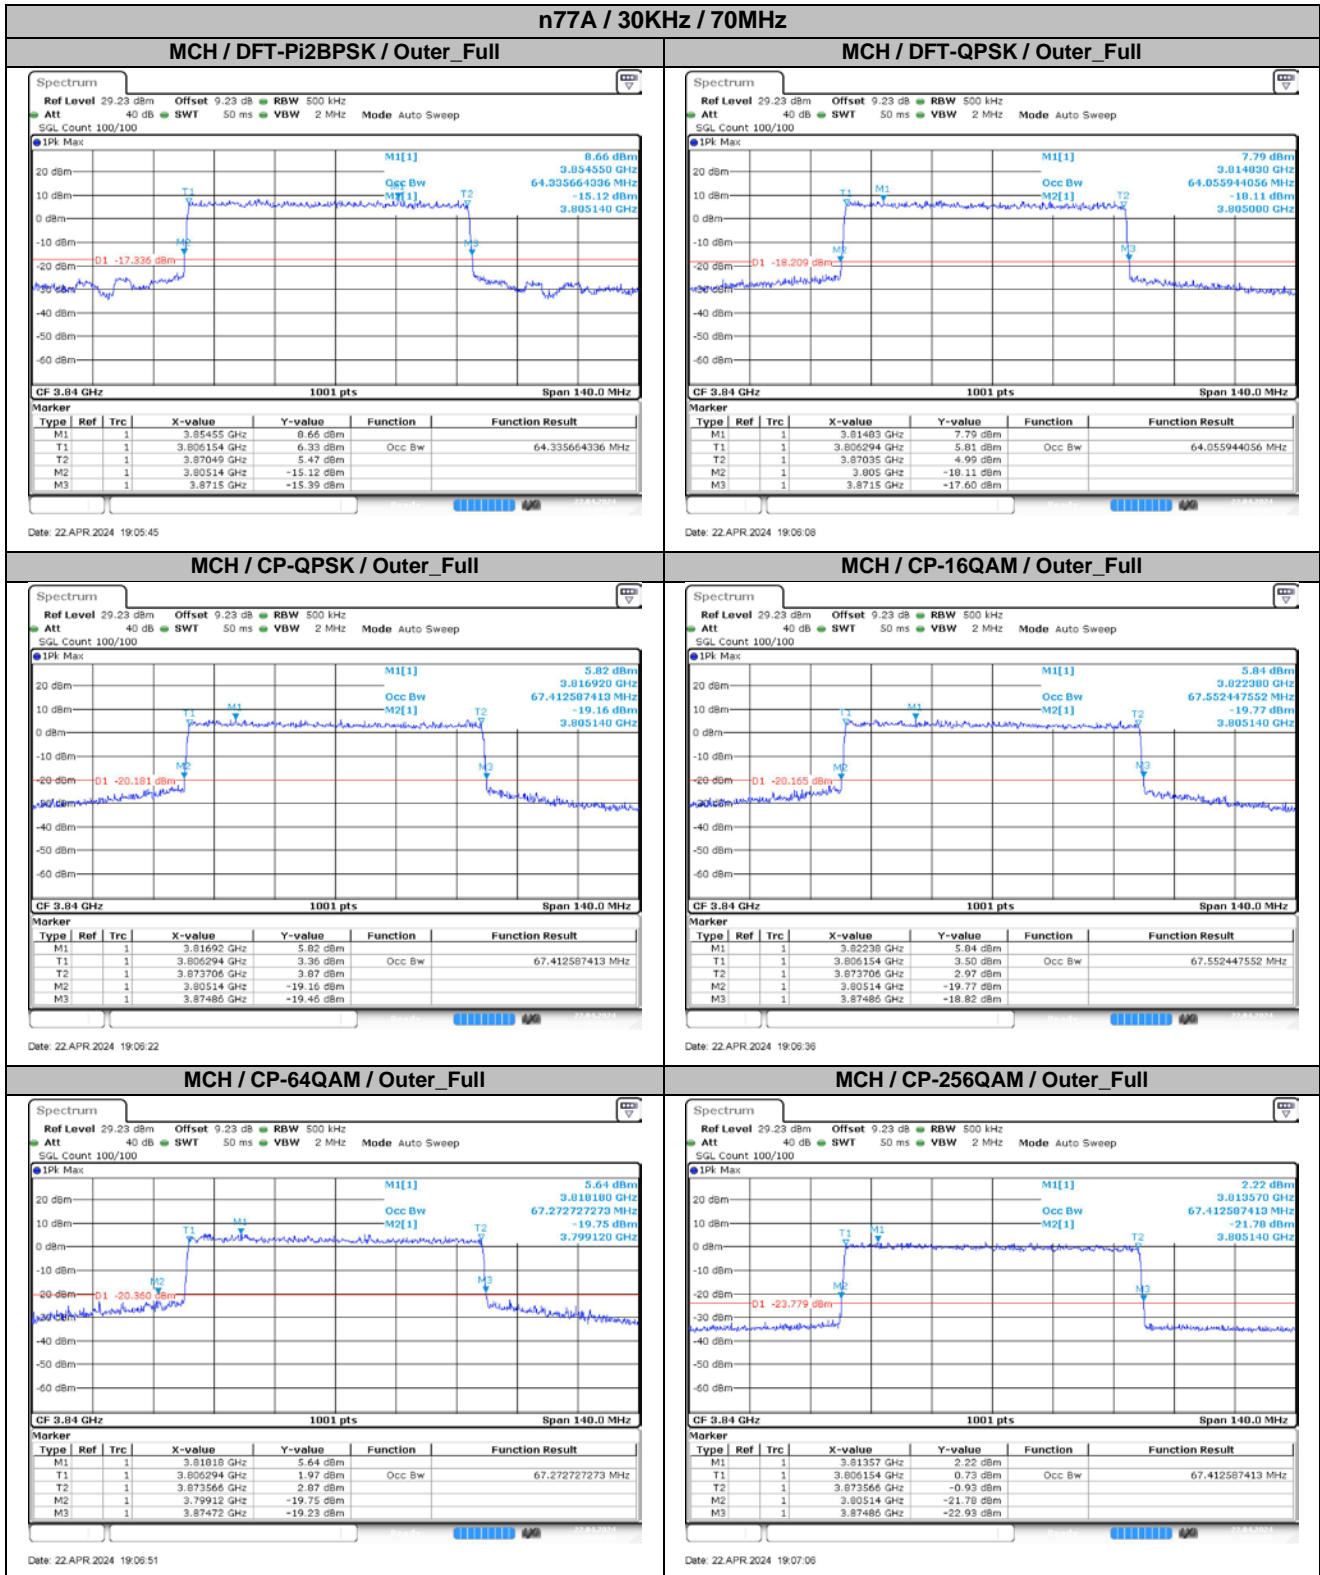

**Appendix
for
n77A
(3700-3980)**

Catalogue

1.	EFFECTIVE ISOTROPIC RADIATED POWER	3
1.1.	TEST RESULTS @ ANT3 (ANTENNA GAIN=-3.00DBI)	3
2.	PEAK-TO-AVERAGE RATIO	6
2.1.	TEST RESULTS	6
2.2.	TEST PLOTS.....	6
3.	MODULATION CHARACTERISTICS.....	7
3.1.	TEST PLOTS.....	7
4.	99% OCCUPIED BANDWIDTH & 26DB EMISSION BANDWIDTH	9
4.1.	TEST RESULTS	9
4.2.	TEST PLOTS.....	10
5.	CONDUCTED BAND EDGES	19
5.1.	TEST PLOTS.....	19
6.	CONDUCTED SPURIOUS EMISSION.....	31
6.1.	TEST PLOTS.....	31
7.	FREQUENCY STABILITY.....	40
7.1.	TEST RESULTS	40

2. Peak-to-Average Ratio

2.1. Test Results

SCS	Bandwidth	Channel	Modulation	Result (dB)		Limit (dB)	Verdict
				DFT-Pi2BPSK	DFT-QPSK		
30KHz	100MHz	LCH	Outer_Full	8.47	7.79	13.00	Pass
30KHz	100MHz	MCH	Outer_Full	8.28	8.71	13.00	Pass
30KHz	100MHz	HCH	Outer_Full	7.96	8.78	13.00	Pass

4.2. Test Plots

5. Conducted Band Edges

5.1. Test Plots