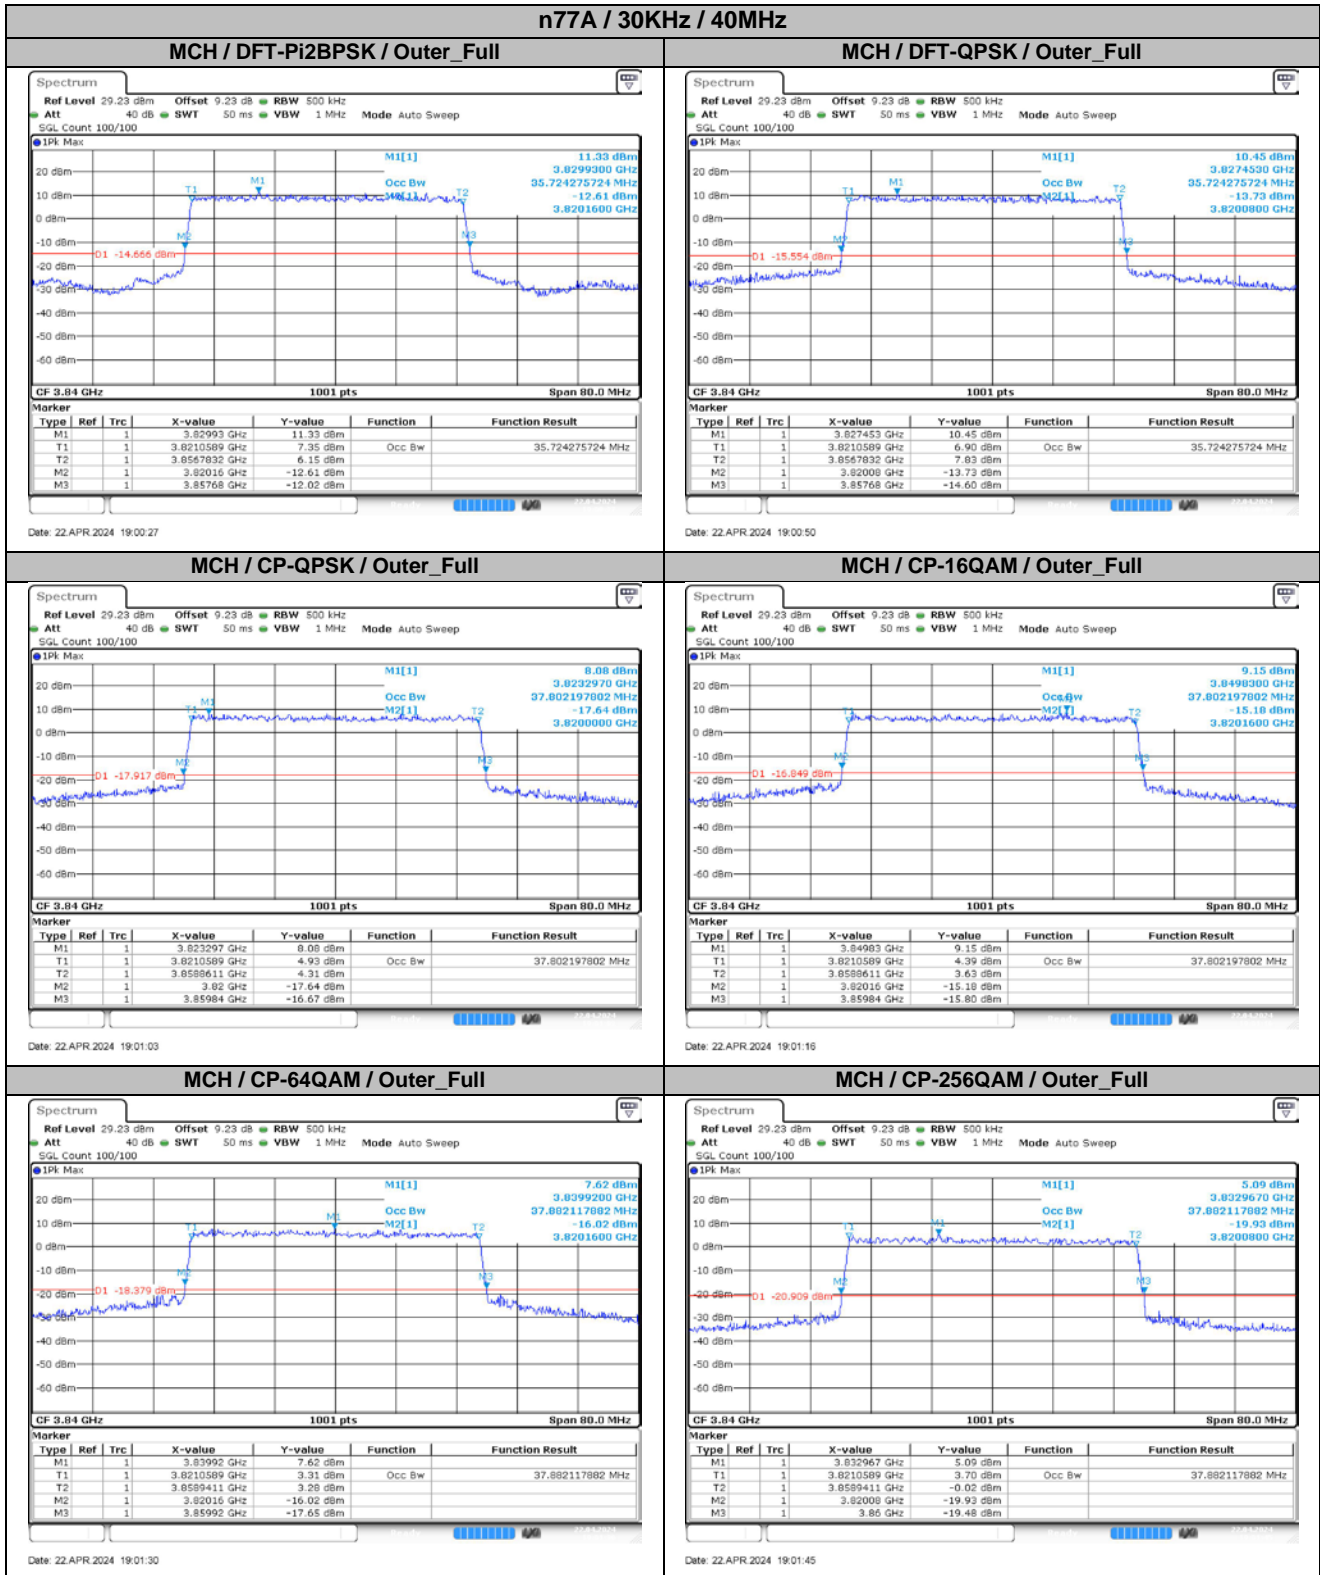

**Appendix
for
n77A
(3700-3980)**

Catalogue

1.	EFFECTIVE ISOTROPIC RADIATED POWER	3
1.1.	TEST RESULTS @ ANT3 (ANTENNA GAIN=-3.00DBI)	3
2.	PEAK-TO-AVERAGE RATIO	6
2.1.	TEST RESULTS	6
2.2.	TEST PLOTS.....	6
3.	MODULATION CHARACTERISTICS.....	7
3.1.	TEST PLOTS.....	7
4.	99% OCCUPIED BANDWIDTH & 26DB EMISSION BANDWIDTH	9
4.1.	TEST RESULTS	9
4.2.	TEST PLOTS.....	10
5.	CONDUCTED BAND EDGES	19
5.1.	TEST PLOTS.....	19
6.	CONDUCTED SPURIOUS EMISSION.....	31
6.1.	TEST PLOTS.....	31
7.	FREQUENCY STABILITY.....	40
7.1.	TEST RESULTS	40

4.2. Test Plots

5. Conducted Band Edges

5.1. Test Plots