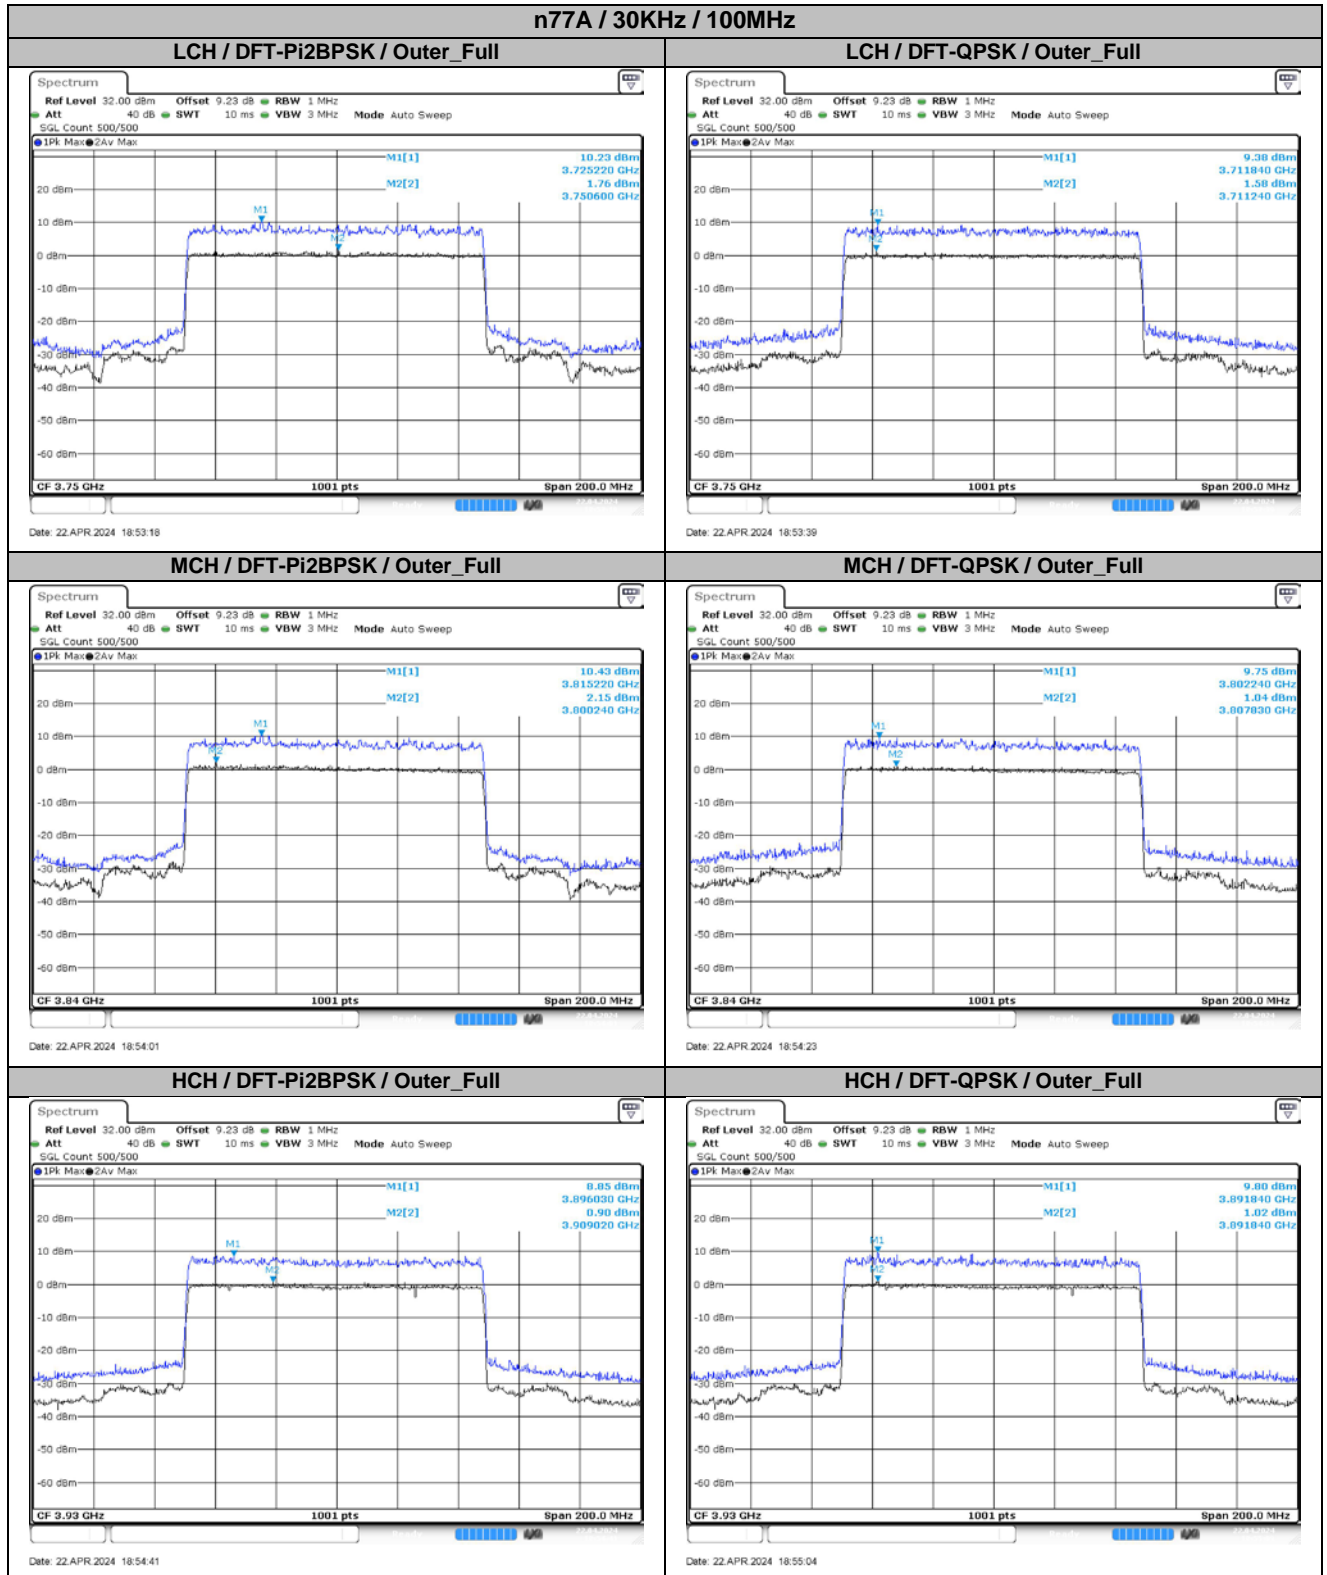

2. Peak-to-Average Ratio

2.1. Test Results

SCS	Bandwidth	Channel	Modulation	Result (dB)		Limit (dB)	Verdict
				DFT-Pi2BPSK	DFT-QPSK		
30KHz	100MHz	LCH	Outer_Full	8.47	7.79	13.00	Pass
30KHz	100MHz	MCH	Outer_Full	8.28	8.71	13.00	Pass
30KHz	100MHz	HCH	Outer_Full	7.96	8.78	13.00	Pass

2.2. Test Plots