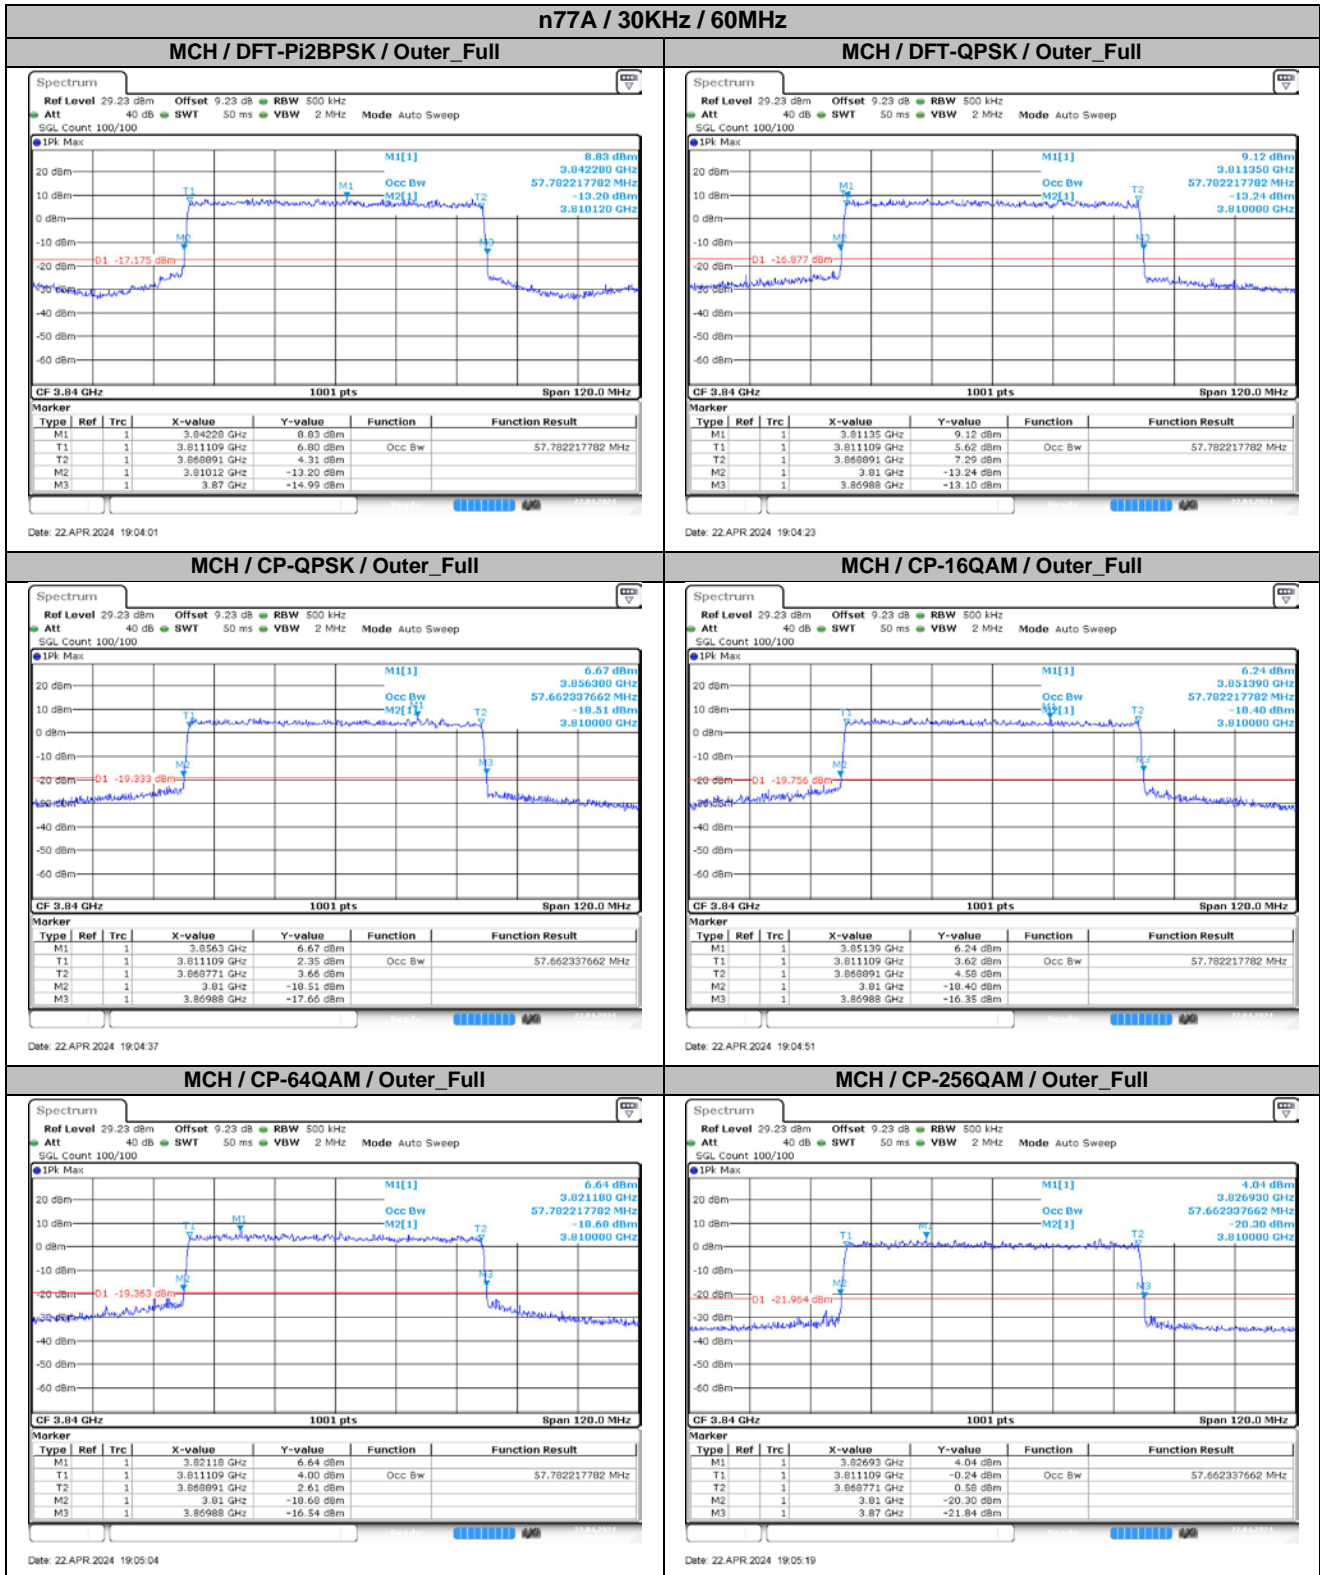

**Appendix
for
n77A
(3700-3980)**

Catalogue

1.	EFFECTIVE ISOTROPIC RADIATED POWER	3
1.1.	TEST RESULTS @ ANT3 (ANTENNA GAIN=-3.00DBI)	3
2.	PEAK-TO-AVERAGE RATIO	6
2.1.	TEST RESULTS	6
2.2.	TEST PLOTS.....	6
3.	MODULATION CHARACTERISTICS.....	7
3.1.	TEST PLOTS.....	7
4.	99% OCCUPIED BANDWIDTH & 26DB EMISSION BANDWIDTH	9
4.1.	TEST RESULTS	9
4.2.	TEST PLOTS.....	10
5.	CONDUCTED BAND EDGES	19
5.1.	TEST PLOTS.....	19
6.	CONDUCTED SPURIOUS EMISSION.....	31
6.1.	TEST PLOTS.....	31
7.	FREQUENCY STABILITY.....	40
7.1.	TEST RESULTS	40

4.2. Test Plots

5. Conducted Band Edges

5.1. Test Plots