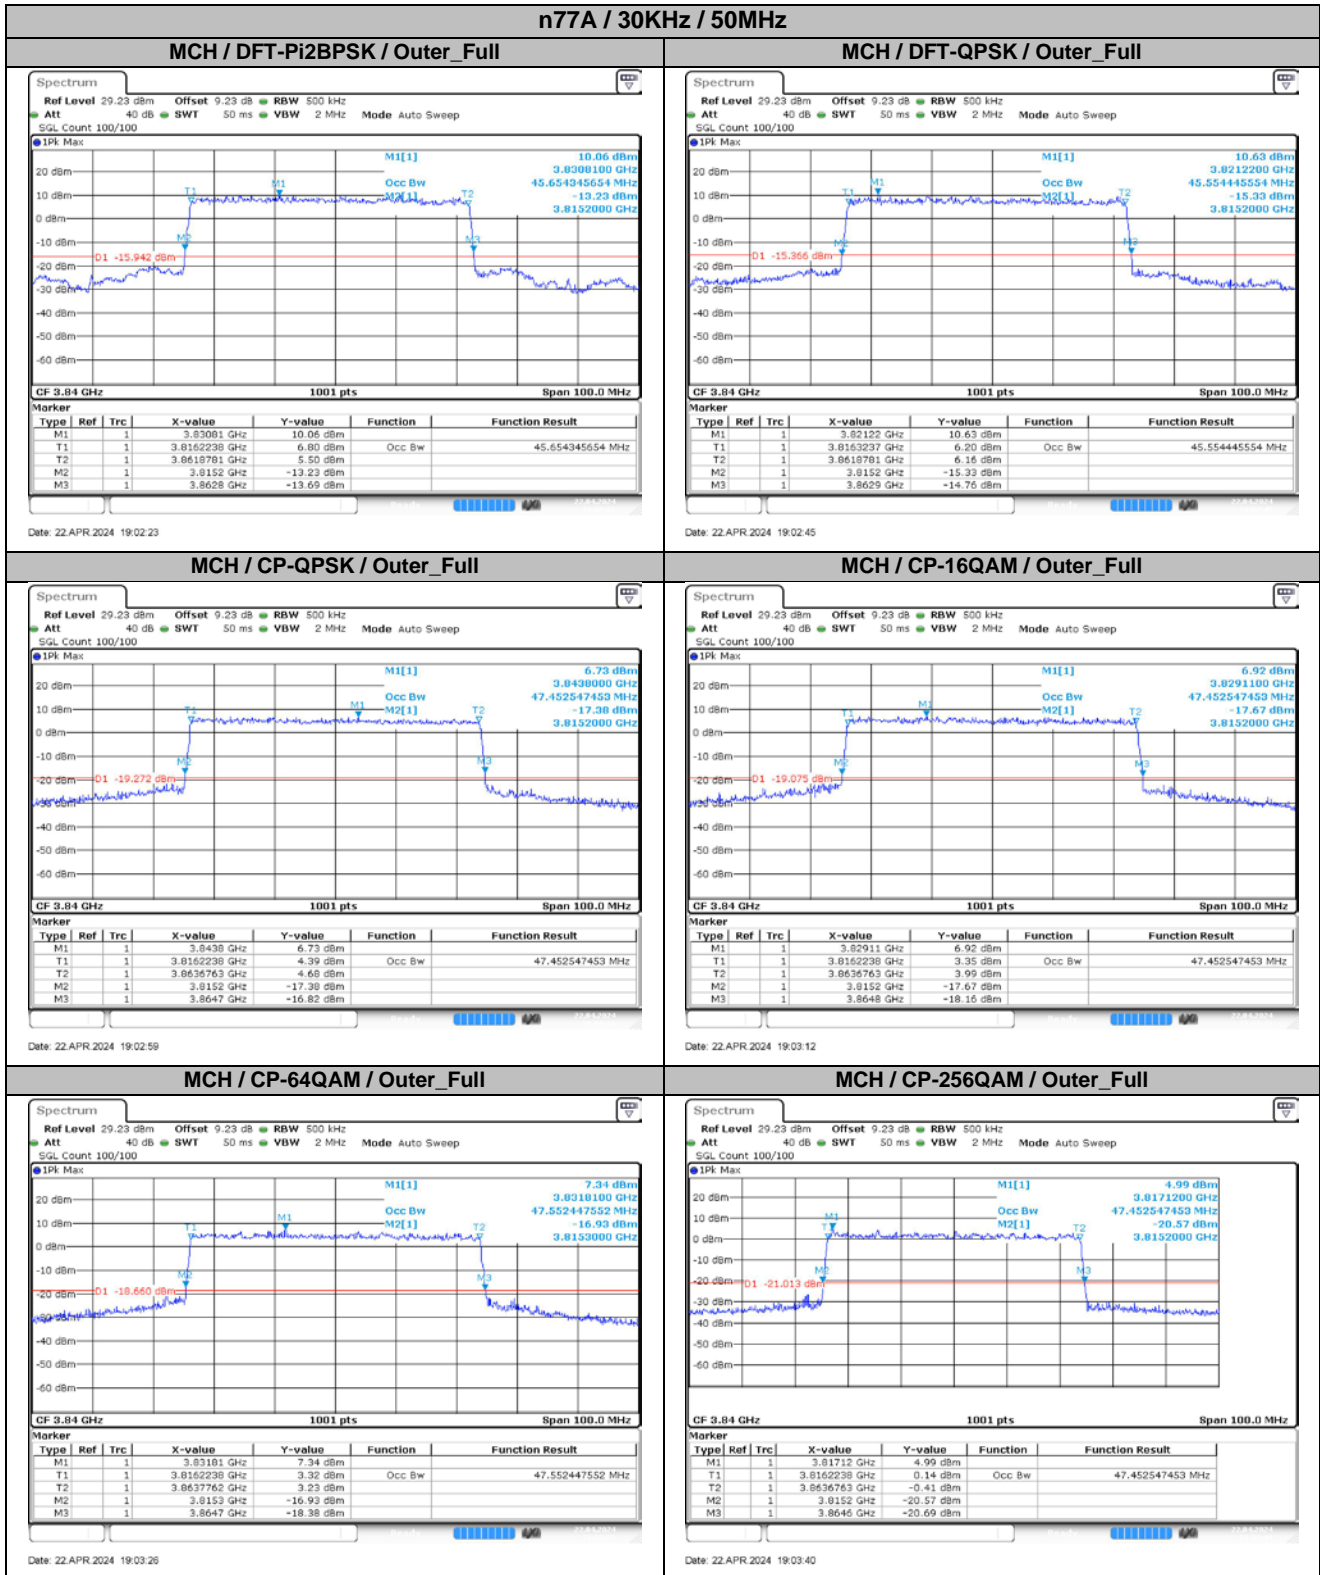

**Appendix
for
n77A
(3700-3980)**

Catalogue

1.	EFFECTIVE ISOTROPIC RADIATED POWER	3
1.1.	TEST RESULTS @ ANT3 (ANTENNA GAIN=-3.00DBI)	3
2.	PEAK-TO-AVERAGE RATIO	6
2.1.	TEST RESULTS	6
2.2.	TEST PLOTS.....	6
3.	MODULATION CHARACTERISTICS.....	7
3.1.	TEST PLOTS.....	7
4.	99% OCCUPIED BANDWIDTH & 26DB EMISSION BANDWIDTH	9
4.1.	TEST RESULTS	9
4.2.	TEST PLOTS.....	10
5.	CONDUCTED BAND EDGES	19
5.1.	TEST PLOTS.....	19
6.	CONDUCTED SPURIOUS EMISSION.....	31
6.1.	TEST PLOTS.....	31
7.	FREQUENCY STABILITY.....	40
7.1.	TEST RESULTS	40

4.2. Test Plots

5. Conducted Band Edges

5.1. Test Plots