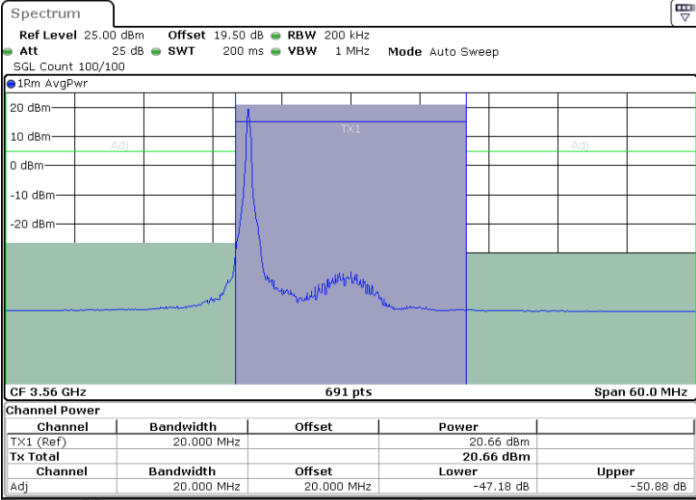

LTE Band 48 / 20MHz

64QAM

Lowest Channel / 1RB0

Lowest Channel / 1RBmax

Date: 26.FEB.2024 14:22:19