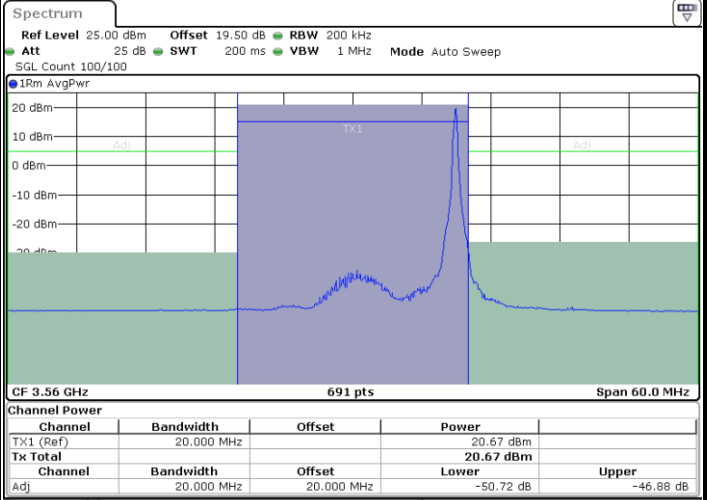

Date: 26.FEB.2024 14:21:34