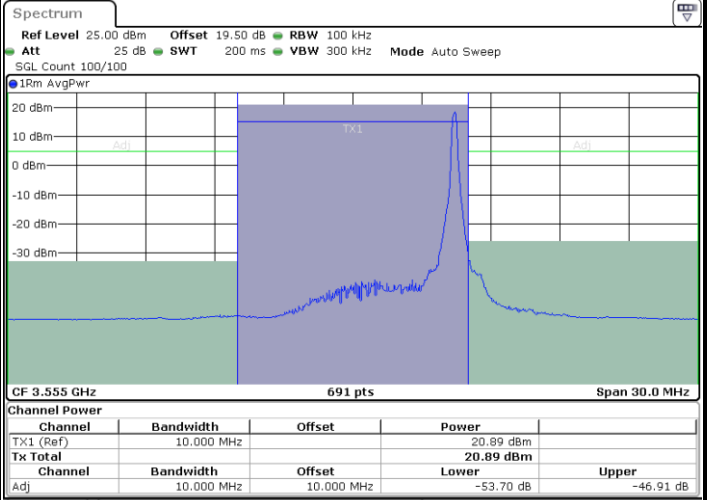

Date: 26.FEB.2024 19:04:46

Date: 26.FEB.2024 19:07:56

Highest Channel / FullRB

N/A

Date: 26.FEB.2024 19:55:20

LTE Band 48 / 10MHz

16QAM

Lowest Channel / 1RB0

Lowest Channel / 1RBmax

Date: 26.FEB.2024 12:27:23

Date: 26.FEB.2024 12:25:07

Lowest Channel / FullIRB

N/A

Date: 26.FEB.2024 12:22:50

LTE Band 48 / 10MHz

16QAM