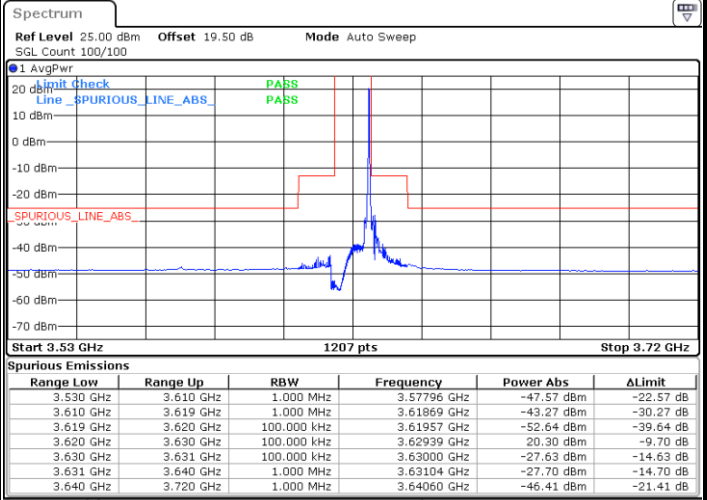

Date: 26.FEB.2024 12:12:52

LTE Band 48 / 10MHz

QPSK

Lowest Channel / 1RB0

Lowest Channel / 1RBmax

Date: 26.FEB.2024 12:31:26

Date: 26.FEB.2024 12:32:36

Lowest Channel / FullIRB

N/A

Date: 26.FEB.2024 12:38:26

LTE Band 48 / 10MHz

QPSK

Middle Channel / 1RB0

Middle Channel / 1RBmax

Date: 26.FEB.2024 12:53:53

Date: 26.FEB.2024 12:52:43