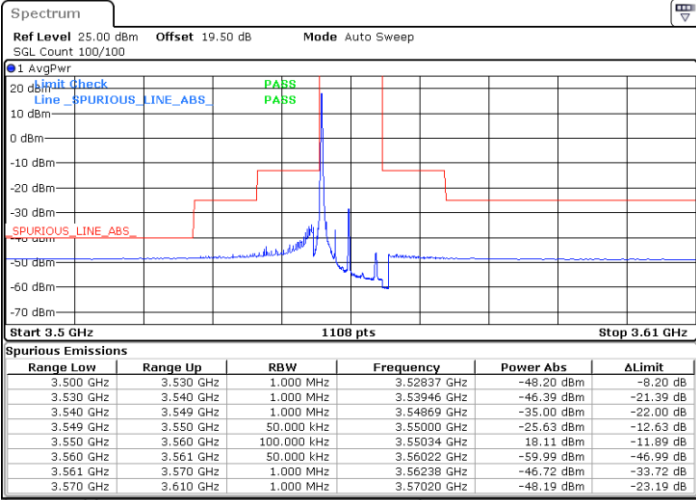

N/A

Date: 26.FEB.2024 12:00:36

LTE Band 48 / 5MHz

QPSK

Highest Channel / 1RB0

Highest Channel / 1RBmax

Date: 26.FEB.2024 12:17:32

Date: 26.FEB.2024 12:16:22

Highest Channel / FullRB

N/A

Date: 26.FEB.2024 12:10:32

LTE Band 48 / 5MHz

16QAM

Lowest Channel / 1RB0

Lowest Channel / 1RBmax

Date: 26.FEB.2024 11:41:35

Date: 26.FEB.2024 11:38:05

Lowest Channel / FullIRB

N/A

Date: 26.FEB.2024 11:34:35

LTE Band 48 / 5MHz

16QAM

Middle Channel / 1RB0

Middle Channel / 1RBmax