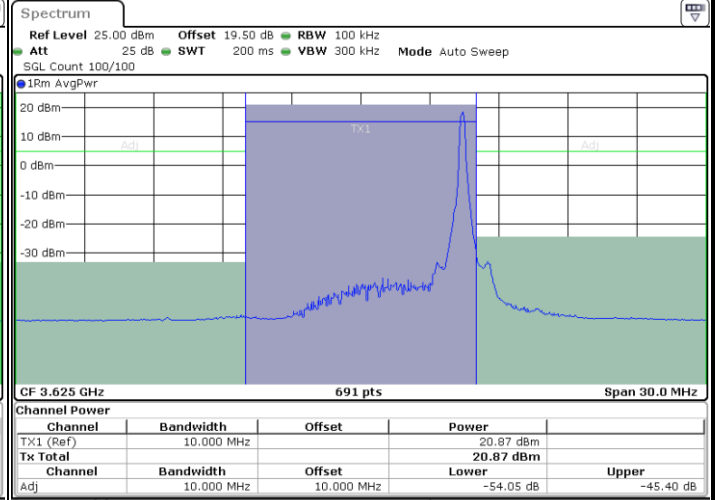

Date: 26.FEB.2024 12:42:55