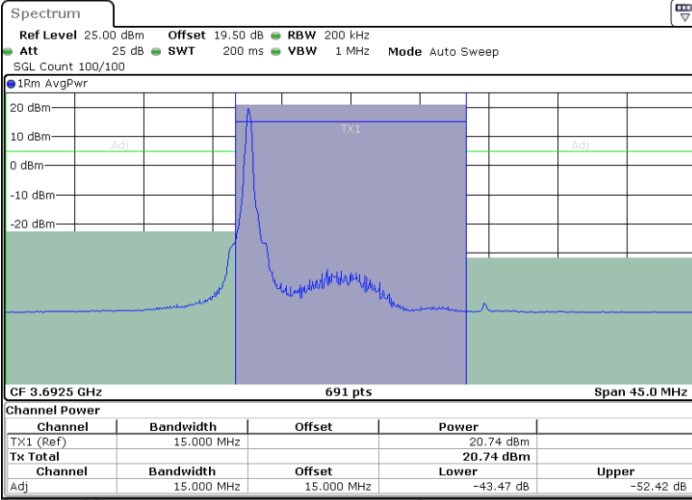

Middle Channel / 1RBmax

Date: 26.FEB.2024 13:35:57

Date: 26.FEB.2024 13:39:41

Middle Channel / FullIRB

N/A

Date: 26.FEB.2024 13:40:26

LTE Band 48 / 15MHz

64QAM

Highest Channel / 1RB0

Highest Channel / 1RBmax

Date: 26.FEB.2024 14:04:52

Date: 26.FEB.2024 14:01:01

Highest Channel / FullRB

N/A

Date: 26.FEB.2024 14:00:15

LTE Band 48 / 20MHz