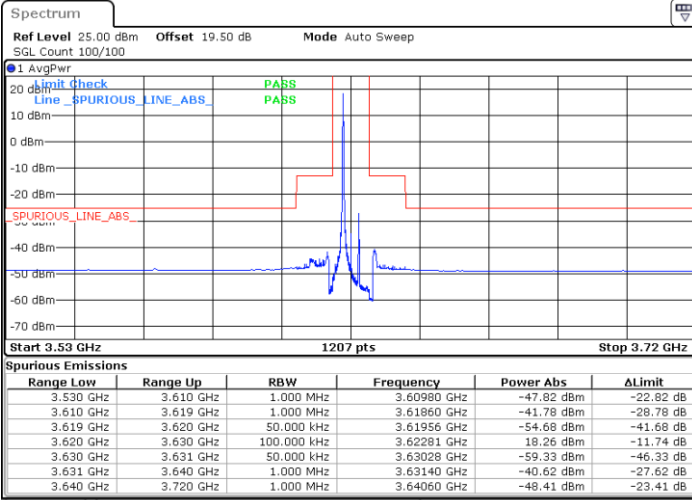

LTE Band 48 / 5MHz

64QAM

Middle Channel / 1RB0

Middle Channel / 1RBmax

Date: 26.FEB.2024 11:51:18