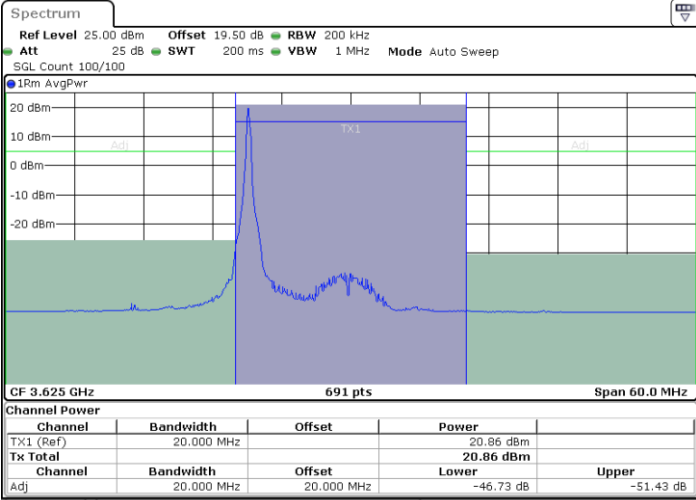

Highest Channel / FullRB

N/A

Date: 26.FEB.2024 13:59:29

LTE Band 48 / 20MHz

16QAM

Lowest Channel / 1RB0

Lowest Channel / 1RBmax

Date: 26.FEB.2024 14:23:04

Date: 26.FEB.2024 14:20:49

Lowest Channel / FullIRB

N/A

Date: 26.FEB.2024 14:18:35

LTE Band 48 / 20MHz

16QAM

Middle Channel / 1RB0

Middle Channel / 1RBmax

Date: 26.FEB.2024 14:36:38

Date: 26.FEB.2024 14:38:50

Middle Channel / FullIRB

N/A

Date: 26.FEB.2024 14:41:03

LTE Band 48 / 20MHz

16QAM

Highest Channel / 1RB0