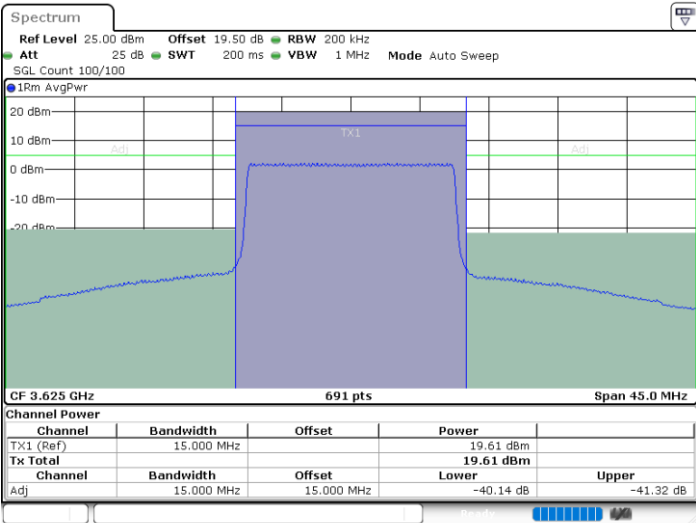

Date: 26.FEB.2024 13:23:47

Date: 26.FEB.2024 13:19:59

Lowest Channel / FullIRB

N/A

Date: 26.FEB.2024 13:19:13

LTE Band 48 / 15MHz

64QAM

Middle Channel / 1RB0

Middle Channel / 1RBmax

Date: 26.FEB.2024 13:35:57

Date: 26.FEB.2024 13:39:41

Middle Channel / FullIRB

N/A

Date: 26.FEB.2024 13:40:26

LTE Band 48 / 15MHz

64QAM

Highest Channel / 1RB0

Highest Channel / 1RBmax

Date: 26.FEB.2024 14:04:52

Date: 26.FEB.2024 14:01:01

Highest Channel / FullRB

N/A

Date: 26.FEB.2024 14:00:15

LTE Band 48 / 20MHz