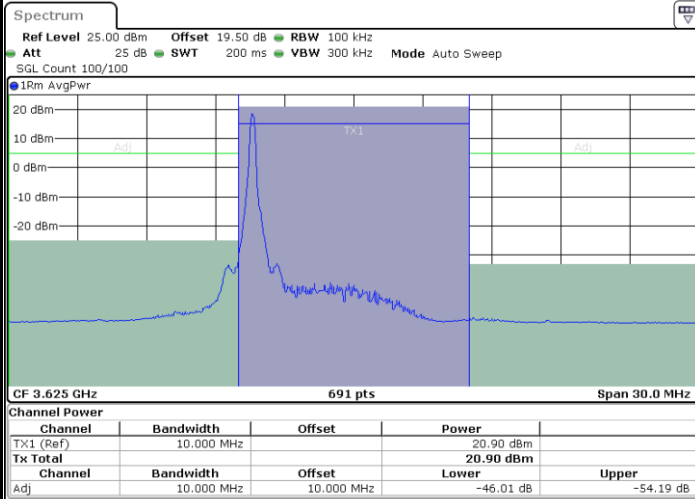

Date: 26.FEB.2024 19:56:22

LTE Band 48 / 10MHz

64QAM

Lowest Channel / 1RB0

Lowest Channel / 1RBmax

Date: 26.FEB.2024 12:28:08

Date: 26.FEB.2024 12:24:21

Lowest Channel / FullIRB

N/A

Date: 26.FEB.2024 12:23:36

LTE Band 48 / 10MHz

64QAM

Middle Channel / 1RB0

Date: 26.FEB.2024 12:39:56

Middle Channel / 1RBmax

Date: 26.FEB.2024 12:43:40

Middle Channel / FullIRB

Date: 26.FEB.2024 12:44:25

N/A

LTE Band 48 / 10MHz

64QAM

Highest Channel / 1RB0

Highest Channel / 1RBmax

Date: 26.FEB.2024 13:05:10