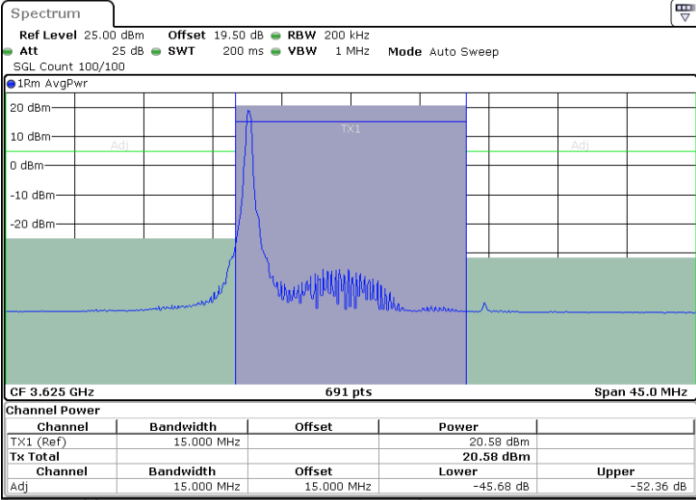

LTE Band 48 / 15MHz

64QAM

Middle Channel / 1RB0

Middle Channel / 1RBmax

Date: 26.FEB.2024 13:35:57