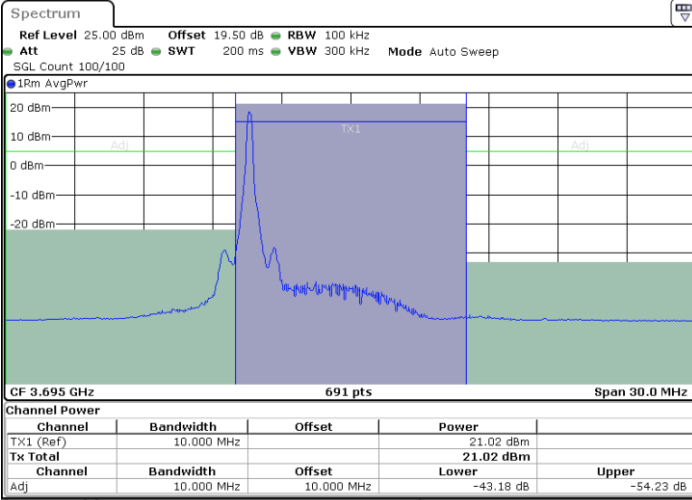

Middle Channel / FullIRB

Date: 26.FEB.2024 12:44:25

N/A

LTE Band 48 / 10MHz

64QAM

Highest Channel / 1RB0

Highest Channel / 1RBmax

Date: 26.FEB.2024 13:05:10

Date: 26.FEB.2024 13:01:20

Highest Channel / FullRB

N/A

Date: 26.FEB.2024 13:00:34

LTE Band 48 / 15MHz

64QAM

Lowest Channel / 1RB0

Lowest Channel / 1RBmax