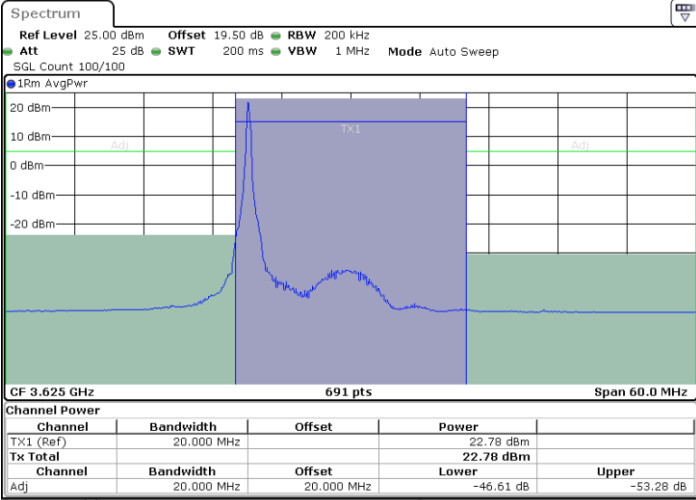

LTE Band 48 / 20MHz

QPSK

Middle Channel / 1RB0

Middle Channel / 1RBmax

Date: 26.FEB.2024 14:35:54

Date: 26.FEB.2024 14:39:34

Middle Channel / FullIRB

N/A

Date: 26.FEB.2024 14:40:18

LTE Band 48 / 20MHz

QPSK

Highest Channel / 1RB0

Date: 26.FEB.2024 15:05:50

Highest Channel / 1RBmax

Date: 26.FEB.2024 15:02:07

Highest Channel / FullRB