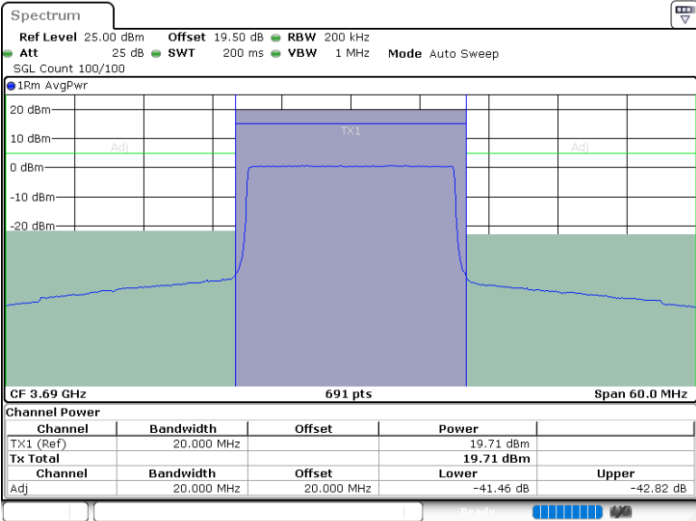

Date: 26.FEB.2024 14:41:47

LTE Band 48 / 20MHz

64QAM

Highest Channel / 1RB0

Highest Channel / 1RBmax

Date: 26.FEB.2024 15:04:21

Date: 26.FEB.2024 15:03:36

Highest Channel / FullRB

N/A

Date: 26.FEB.2024 14:59:53

Conducted Band Edge

LTE Band 48 / 5MHz

QPSK

Lowest Channel / 1RB0

Lowest Channel / 1RBmax

Range Low	Range Up	RBW	Frequency	Power Abs	ΔLimit
3.500 GHz	3.530 GHz	1.000 MHz	3.52807 GHz	-47.89 dBm	-7.89 dB
3.530 GHz	3.540 GHz	1.000 MHz	3.53906 GHz	-45.14 dBm	-20.14 dB
3.540 GHz	3.549 GHz	1.000 MHz	3.54869 GHz	-31.82 dBm	-18.82 dB
3.549 GHz	3.550 GHz	50.000 kHz	3.55000 GHz	-22.59 dBm	-9.59 dB
3.550 GHz	3.560 GHz	100.000 kHz	3.55039 GHz	20.20 dBm	-9.80 dB
3.560 GHz	3.561 GHz	50.000 kHz	3.56024 GHz	-59.37 dBm	-46.37 dB
3.561 GHz	3.570 GHz	1.000 MHz	3.56247 GHz	-45.36 dBm	-32.36 dB
3.570 GHz	3.610 GHz	1.000 MHz	3.57059 GHz	-47.93 dBm	-22.93 dB