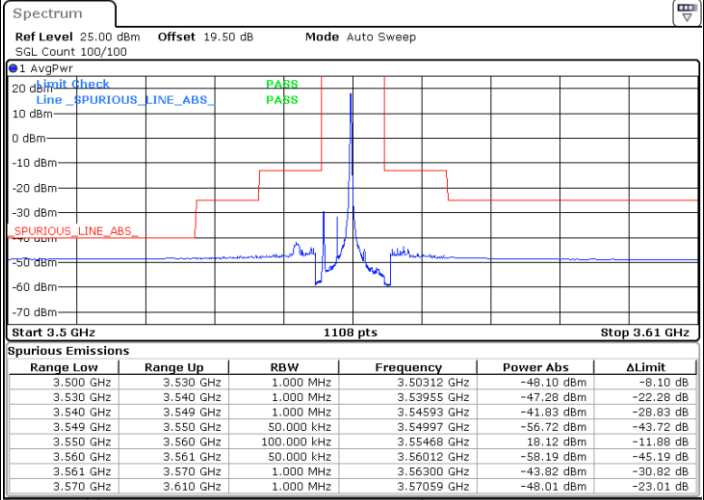

N/A

Date: 26.FEB.2024 12:00:36

LTE Band 48 / 5MHz

QPSK

Highest Channel / 1RB0

Highest Channel / 1RBmax

Date: 26.FEB.2024 12:17:32

Date: 26.FEB.2024 12:16:22

Highest Channel / FullRB

N/A

Date: 26.FEB.2024 12:10:32

LTE Band 48 / 5MHz

16QAM

Lowest Channel / 1RB0

Lowest Channel / 1RBmax

Date: 26.FEB.2024 11:41:35

Date: 26.FEB.2024 11:38:05

Lowest Channel / FullIRB

N/A

Date: 26.FEB.2024 11:34:35

LTE Band 48 / 5MHz

16QAM

Middle Channel / 1RB0

Middle Channel / 1RBmax