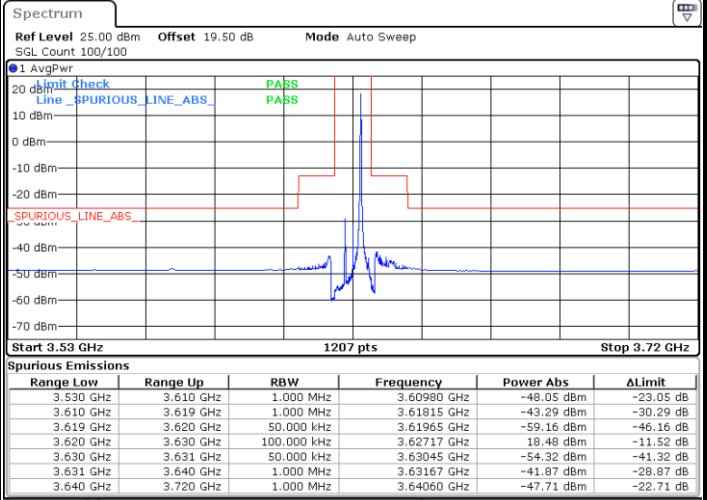

Highest Channel / FullRB

N/A

Date: 26.FEB.2024 12:10:32

LTE Band 48 / 5MHz

16QAM

Lowest Channel / 1RB0

Lowest Channel / 1RBmax

Date: 26.FEB.2024 11:41:35

Date: 26.FEB.2024 11:38:05

Lowest Channel / FullIRB

N/A

Date: 26.FEB.2024 11:34:35

LTE Band 48 / 5MHz

16QAM

Middle Channel / 1RB0

Middle Channel / 1RBmax

Date: 26.FEB.2024 11:52:28

Date: 26.FEB.2024 11:55:57

Middle Channel / FullRB

N/A

Date: 26.FEB.2024 11:59:27

LTE Band 48 / 5MHz

16QAM

Highest Channel / 1RB0