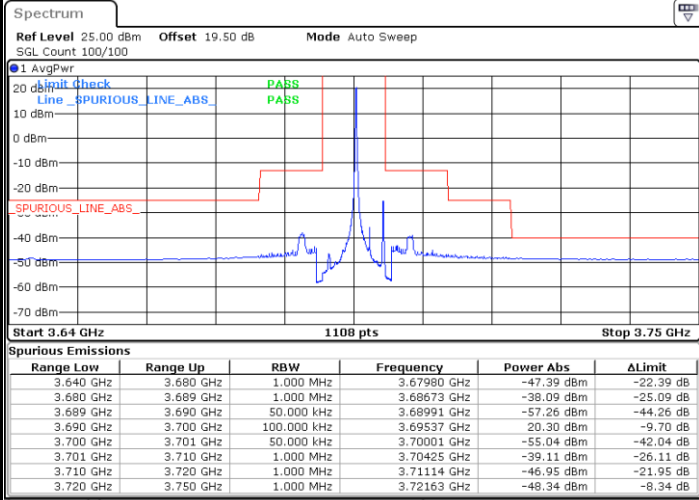

Date: 26.FEB.2024 11:33:25

LTE Band 48 / 5MHz

QPSK

Middle Channel / 1RB0

Middle Channel / 1RBmax

Date: 26.FEB.2024 11:53:38

Date: 26.FEB.2024 11:54:47

Middle Channel / FullIRB

N/A

Date: 26.FEB.2024 12:00:36

LTE Band 48 / 5MHz

QPSK

Highest Channel / 1RB0

Highest Channel / 1RBmax

Date: 26.FEB.2024 12:17:32

Date: 26.FEB.2024 12:16:22

Highest Channel / FullRB

N/A

Date: 26.FEB.2024 12:10:32

LTE Band 48 / 5MHz

16QAM

Lowest Channel / 1RB0

Lowest Channel / 1RBmax

Date: 26.FEB.2024 11:41:35