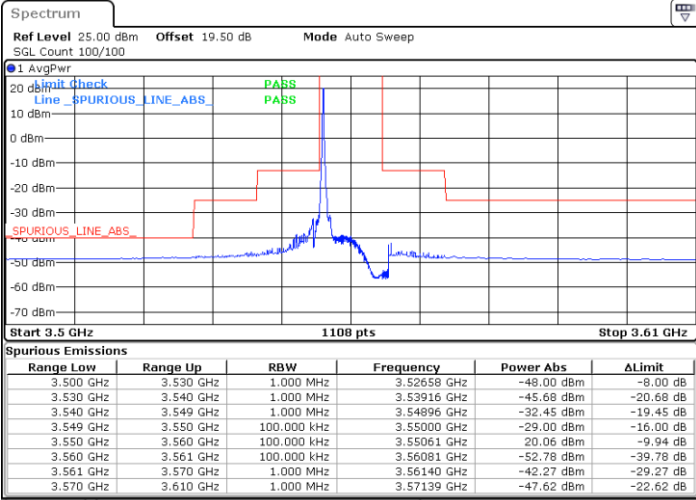

LTE Band 48 / 5MHz

64QAM

Highest Channel / 1RB0

Highest Channel / 1RBmax

Date: 26.FEB.2024 12:19:52

Date: 26.FEB.2024 12:14:02

Highest Channel / FullRB

N/A

Date: 26.FEB.2024 12:12:52

LTE Band 48 / 10MHz

QPSK

Lowest Channel / 1RB0

Lowest Channel / 1RBmax

Date: 26.FEB.2024 12:31:26

Date: 26.FEB.2024 12:32:36

Lowest Channel / FullIRB

N/A

Date: 26.FEB.2024 12:38:26

LTE Band 48 / 10MHz

QPSK

Middle Channel / 1RB0

Middle Channel / 1RBmax

Date: 26.FEB.2024 12:53:53

Date: 26.FEB.2024 12:52:43