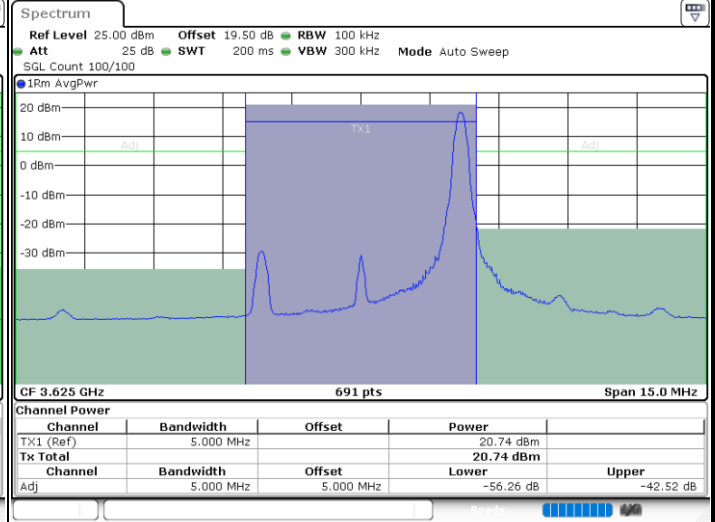

Date: 26.FEB.2024 11:44:15