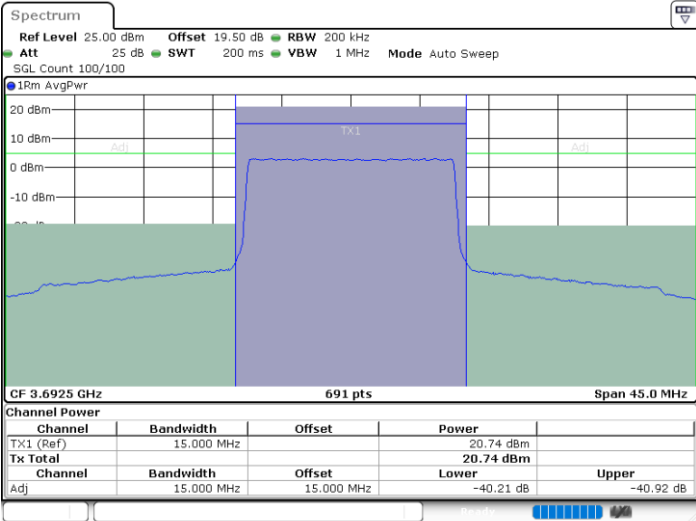

N/A

Date: 26.FEB.2024 13:41:11

LTE Band 48 / 15MHz

16QAM

Highest Channel / 1RB0

Highest Channel / 1RBmax

Date: 26.FEB.2024 14:04:06

Date: 26.FEB.2024 14:01:48

Highest Channel / FullRB

N/A

Date: 26.FEB.2024 13:59:29

LTE Band 48 / 20MHz

16QAM

Lowest Channel / 1RB0

Lowest Channel / 1RBmax

Date: 26.FEB.2024 14:23:04