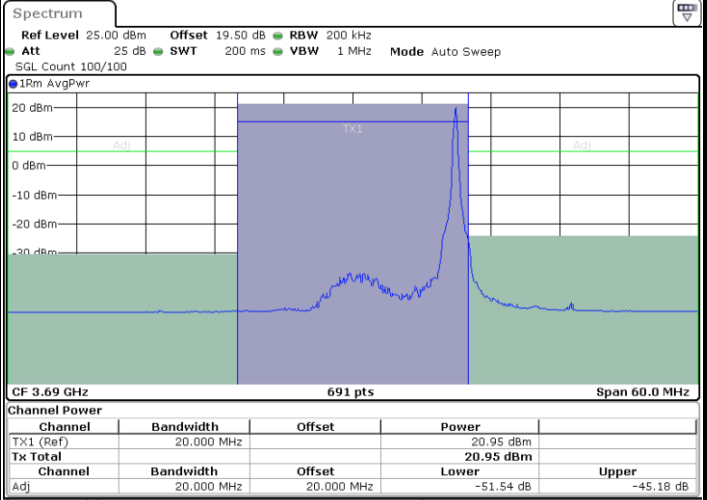

Date: 26.FEB.2024 14:36:38

Date: 26.FEB.2024 14:38:50

Middle Channel / FullIRB

N/A

Date: 26.FEB.2024 14:41:03

LTE Band 48 / 20MHz

16QAM

Highest Channel / 1RB0

Highest Channel / 1RBmax

Date: 26.FEB.2024 15:05:06

Date: 26.FEB.2024 15:02:52

Highest Channel / FullRB

N/A

Date: 26.FEB.2024 15:00:38

LTE Band 48 / 5MHz

64QAM