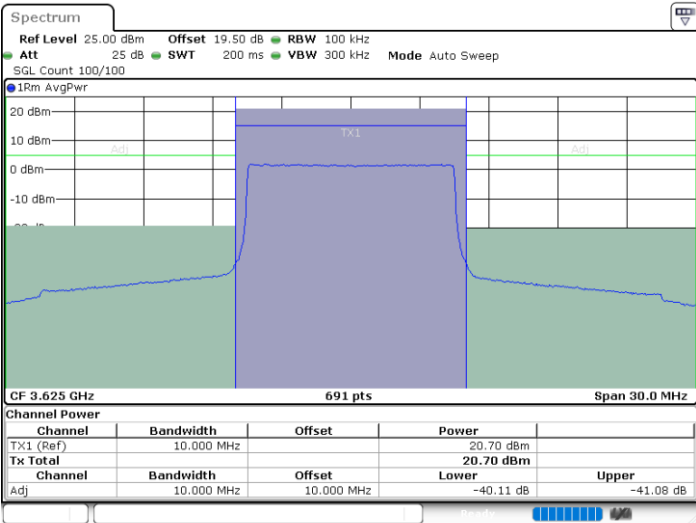

Lowest Channel / 1RBmax

Date: 26.FEB.2024 12:27:23

Date: 26.FEB.2024 12:25:07

Lowest Channel / FullIRB

N/A

Date: 26.FEB.2024 12:22:50

LTE Band 48 / 10MHz

16QAM

Middle Channel / 1RB0

Middle Channel / 1RBmax

Date: 26.FEB.2024 12:40:40

Date: 26.FEB.2024 12:42:55

Middle Channel / FullIRB

N/A

Date: 26.FEB.2024 12:45:10

LTE Band 48 / 10MHz