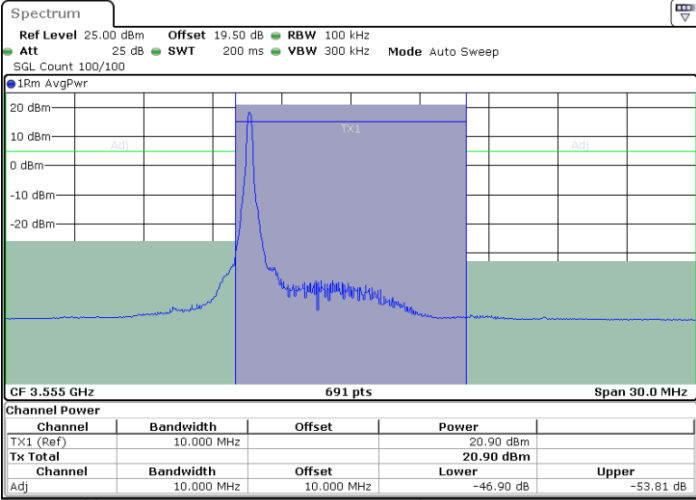

LTE Band 48 / 10MHz

16QAM

Lowest Channel / 1RB0

Lowest Channel / 1RBmax

Date: 26.FEB.2024 12:27:23

Date: 26.FEB.2024 12:25:07