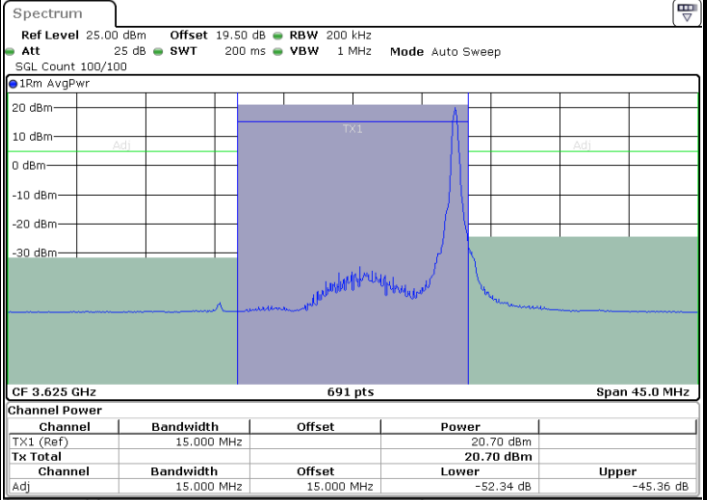

Date: 26.FEB.2024 13:39:41