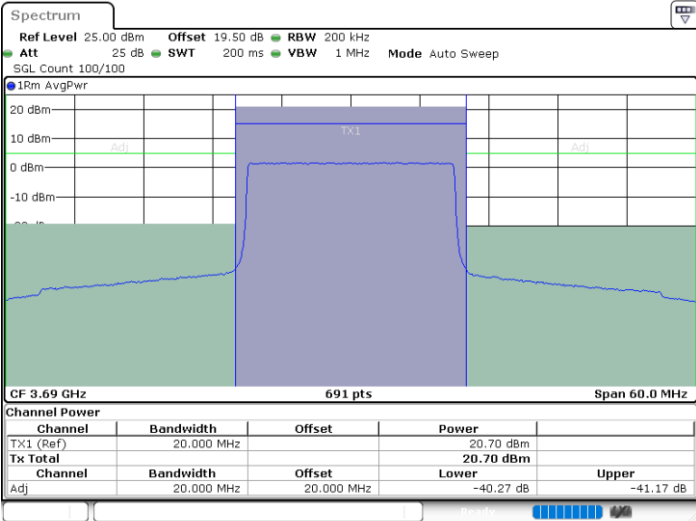

Highest Channel / 1RBmax

Date: 26.FEB.2024 15:05:06

Date: 26.FEB.2024 15:02:52

Highest Channel / FullRB

N/A

Date: 26.FEB.2024 15:00:38

LTE Band 48 / 5MHz

64QAM

Lowest Channel / 1RB0

Lowest Channel / 1RBmax

Date: 26.FEB.2024 11:28:30

Date: 26.FEB.2024 11:32:15

Lowest Channel / FullIRB

N/A

Date: 26.FEB.2024 11:27:45

LTE Band 48 / 5MHz