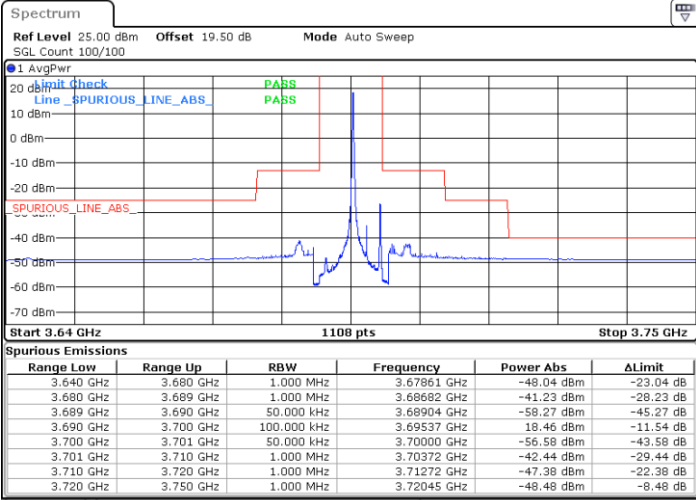

Date: 26.FEB.2024 11:38:05

Lowest Channel / FullIRB

N/A

Date: 26.FEB.2024 11:34:35

LTE Band 48 / 5MHz

16QAM

Middle Channel / 1RB0

Middle Channel / 1RBmax

Date: 26.FEB.2024 11:52:28

Date: 26.FEB.2024 11:55:57

Middle Channel / FullRB

N/A

Date: 26.FEB.2024 11:59:27

LTE Band 48 / 5MHz

16QAM

Highest Channel / 1RB0

Highest Channel / 1RBmax

Date: 26.FEB.2024 12:18:42

Date: 26.FEB.2024 12:15:12

Highest Channel / FullRB

N/A

Date: 26.FEB.2024 12:11:42

LTE Band 48 / 5MHz

64QAM

Lowest Channel / 1RB0

Lowest Channel / 1RBmax

Date: 26.FEB.2024 11:42:45

Date: 26.FEB.2024 11:36:55

Lowest Channel / FullIRB

N/A

Date: 26.FEB.2024 11:35:45

LTE Band 48 / 5MHz