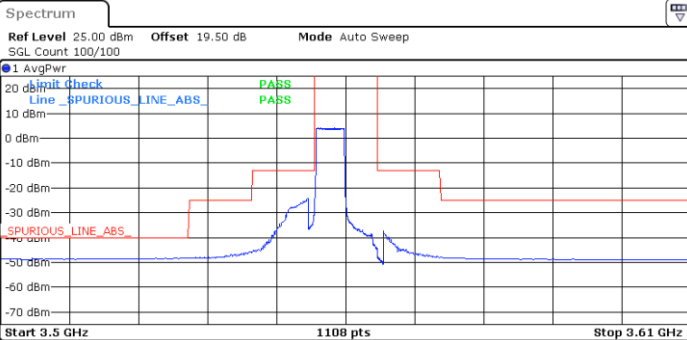

Lowest Channel / FullIRB

N/A

Range Low	Range Up	RBW	Frequency	Power Abs	ΔLimit
3.500 GHz	3.530 GHz	1.000 MHz	3.52985 GHz	-48.22 dBm	-8.22 dB
3.530 GHz	3.540 GHz	1.000 MHz	3.53975 GHz	-45.74 dBm	-20.74 dB
3.540 GHz	3.549 GHz	1.000 MHz	3.54896 GHz	-24.12 dBm	-11.12 dB
3.549 GHz	3.550 GHz	50.000 kHz	3.55000 GHz	-28.61 dBm	-15.61 dB
3.550 GHz	3.560 GHz	100.000 kHz	3.55054 GHz	4.11 dBm	-25.89 dB
3.560 GHz	3.561 GHz	50.000 kHz	3.56001 GHz	-47.49 dBm	-34.49 dB
3.561 GHz	3.570 GHz	1.000 MHz	3.56104 GHz	-37.49 dBm	-24.49 dB
3.570 GHz	3.610 GHz	1.000 MHz	3.57020 GHz	-47.87 dBm	-22.87 dB

Date: 26.FEB.2024 11:33:25