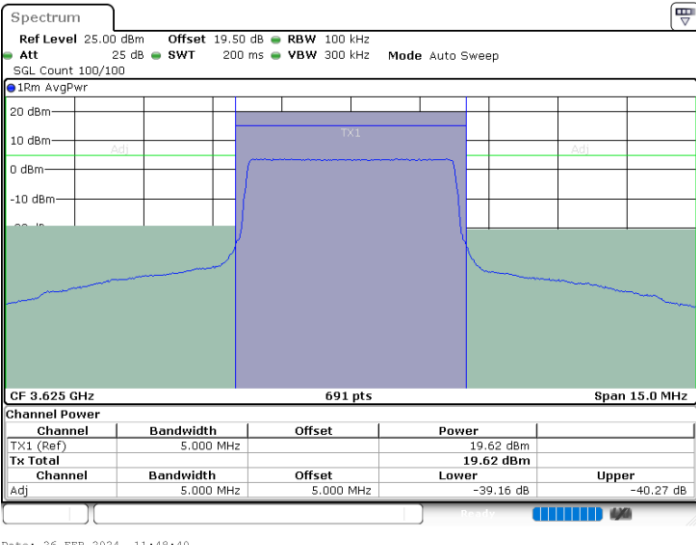

Middle Channel / FullIRB

N/A

Date: 26.FEB.2024 11:48:40