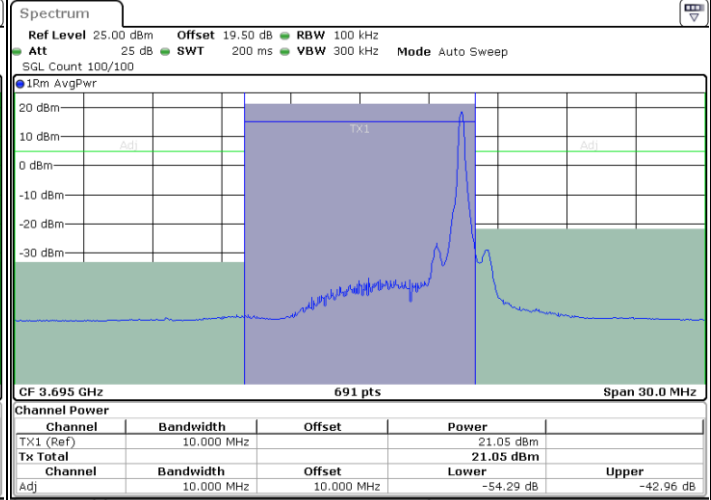

Middle Channel / FullIRB

Date: 26.FEB.2024 12:44:25

N/A

LTE Band 48 / 10MHz

64QAM

Highest Channel / 1RB0

Highest Channel / 1RBmax

Date: 26.FEB.2024 13:05:10

Date: 26.FEB.2024 13:01:20

Highest Channel / FullRB

N/A

Date: 26.FEB.2024 13:00:34

LTE Band 48 / 15MHz

64QAM

Lowest Channel / 1RB0

Lowest Channel / 1RBmax