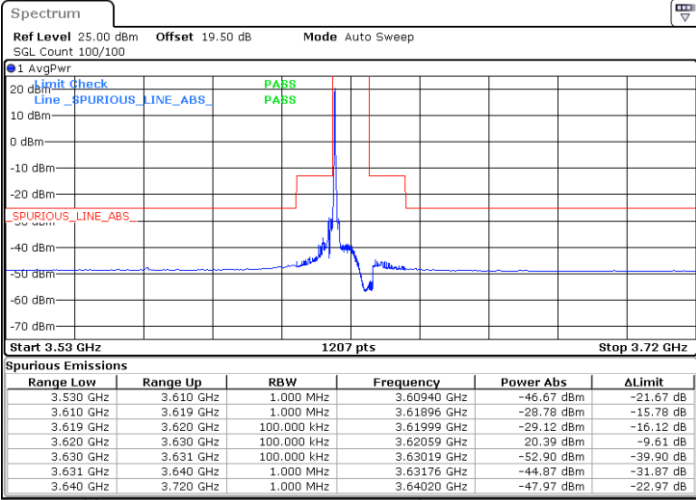

LTE Band 48 / 5MHz

64QAM

Highest Channel / 1RB0

Highest Channel / 1RBmax

Date: 26.FEB.2024 12:19:52

Date: 26.FEB.2024 12:14:02

Highest Channel / FullRB

N/A

Date: 26.FEB.2024 12:12:52

LTE Band 48 / 10MHz

QPSK

Lowest Channel / 1RB0

Lowest Channel / 1RBmax

Date: 26.FEB.2024 12:31:26

Date: 26.FEB.2024 12:32:36

Lowest Channel / FullIRB

N/A

Date: 26.FEB.2024 12:38:26

LTE Band 48 / 10MHz

QPSK

Middle Channel / 1RB0

Middle Channel / 1RBmax

Date: 26.FEB.2024 12:53:53

Date: 26.FEB.2024 12:52:43