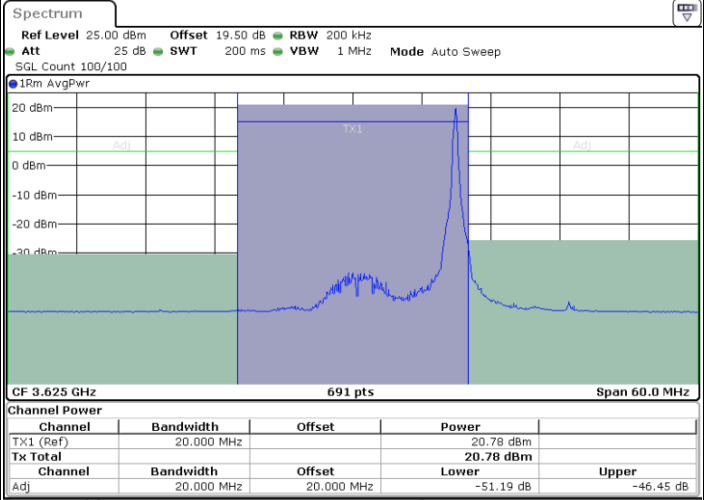

Highest Channel / FullRB

N/A

Date: 26.FEB.2024 13:59:29

LTE Band 48 / 20MHz

16QAM

Lowest Channel / 1RB0

Lowest Channel / 1RBmax

Date: 26.FEB.2024 14:23:04

Date: 26.FEB.2024 14:20:49

Lowest Channel / FullIRB

N/A

Date: 26.FEB.2024 14:18:35

LTE Band 48 / 20MHz

16QAM

Middle Channel / 1RB0

Middle Channel / 1RBmax

Date: 26.FEB.2024 14:36:38

Date: 26.FEB.2024 14:38:50

Middle Channel / FullIRB

N/A

Date: 26.FEB.2024 14:41:03

LTE Band 48 / 20MHz

16QAM

Highest Channel / 1RB0