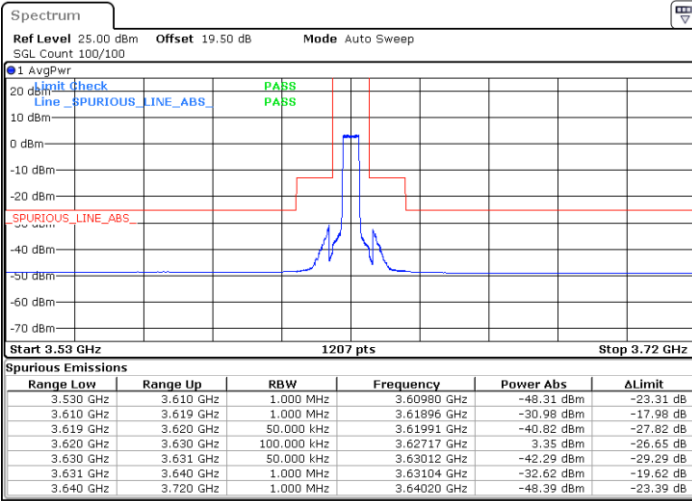

Lowest Channel / 1RB0

Lowest Channel / 1RBmax

Date: 26.FEB.2024 11:42:45

Date: 26.FEB.2024 11:36:55

Lowest Channel / FullIRB

N/A

Date: 26.FEB.2024 11:35:45

LTE Band 48 / 5MHz

64QAM

Middle Channel / 1RB0

Middle Channel / 1RBmax

Date: 26.FEB.2024 11:51:18

Date: 26.FEB.2024 11:57:07

Middle Channel / FullIRB

N/A

Date: 26.FEB.2024 11:58:17

LTE Band 48 / 5MHz

64QAM

Highest Channel / 1RB0

Highest Channel / 1RBmax

Date: 26.FEB.2024 12:19:52

Date: 26.FEB.2024 12:14:02

Highest Channel / FullRB

N/A

Date: 26.FEB.2024 12:12:52

LTE Band 48 / 10MHz

QPSK

Lowest Channel / 1RB0

Lowest Channel / 1RBmax

Date: 26.FEB.2024 12:31:26

Date: 26.FEB.2024 12:32:36

Lowest Channel / FullIRB