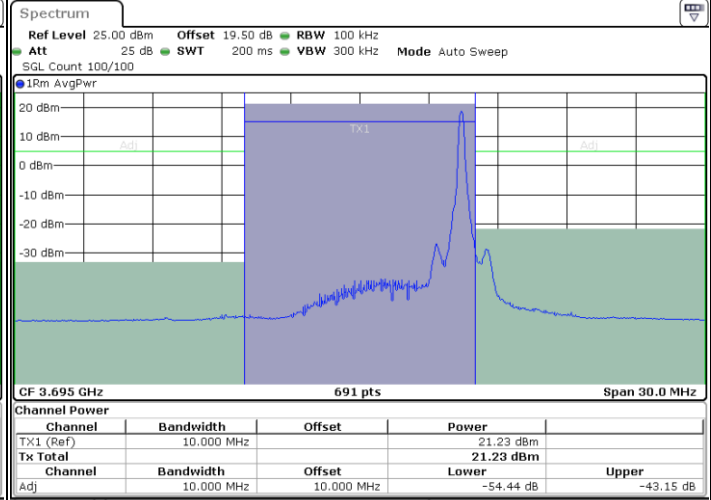

Date: 26.FEB.2024 13:02:06