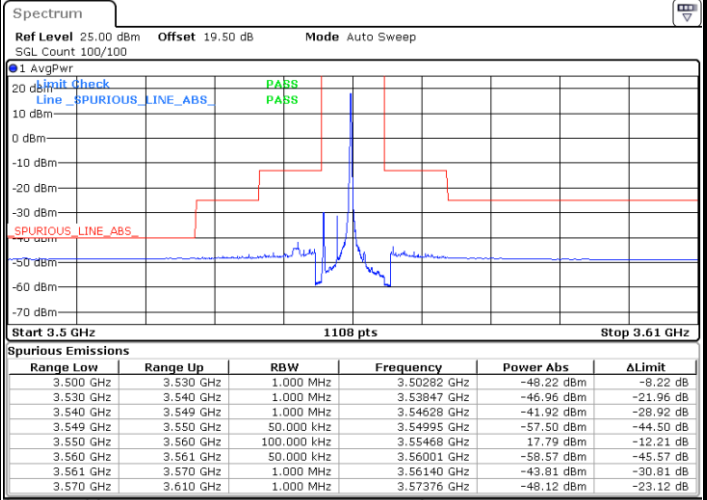

Date: 26.FEB.2024 11:52:28

Date: 26.FEB.2024 11:55:57

Middle Channel / FullRB

N/A

Date: 26.FEB.2024 11:59:27

LTE Band 48 / 5MHz

16QAM

Highest Channel / 1RB0

Highest Channel / 1RBmax

Date: 26.FEB.2024 12:18:42

Date: 26.FEB.2024 12:15:12

Highest Channel / FullRB

N/A

Date: 26.FEB.2024 12:11:42

LTE Band 48 / 5MHz

64QAM

Lowest Channel / 1RB0

Lowest Channel / 1RBmax

Date: 26.FEB.2024 11:42:45

Date: 26.FEB.2024 11:36:55

Lowest Channel / FullIRB

N/A

Date: 26.FEB.2024 11:35:45

LTE Band 48 / 5MHz