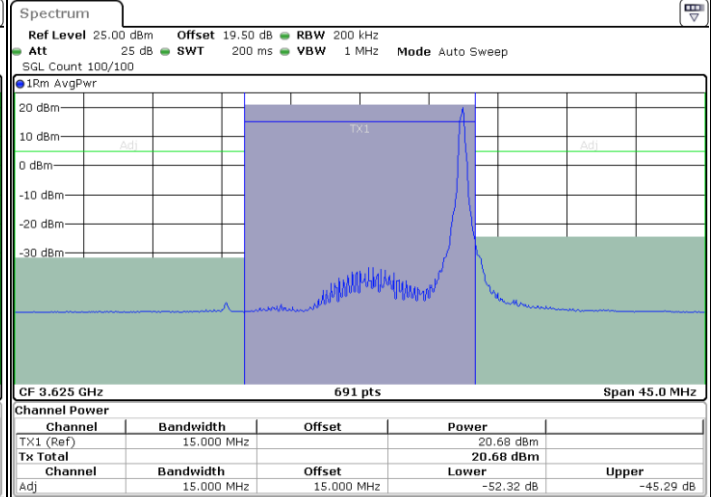

Date: 26.FEB.2024 13:18:28

LTE Band 48 / 15MHz

16QAM

Middle Channel / 1RB0

Middle Channel / 1RBmax

Date: 26.FEB.2024 13:36:42

Date: 26.FEB.2024 13:38:56

Middle Channel / FullIRB

N/A

Date: 26.FEB.2024 13:41:11

LTE Band 48 / 15MHz

16QAM

Highest Channel / 1RB0

Highest Channel / 1RBmax

Date: 26.FEB.2024 14:04:06

Date: 26.FEB.2024 14:01:48