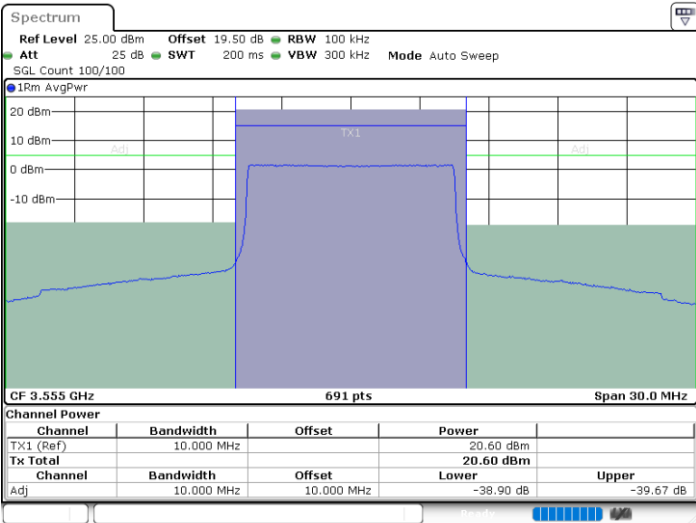

Lowest Channel / 1RBmax

Date: 26.FEB.2024 12:27:23

Date: 26.FEB.2024 12:25:07

Lowest Channel / FullIRB

N/A

Date: 26.FEB.2024 12:22:50

LTE Band 48 / 10MHz

16QAM

Middle Channel / 1RB0

Middle Channel / 1RBmax

Date: 26.FEB.2024 12:40:40

Date: 26.FEB.2024 12:42:55

Middle Channel / FullIRB

N/A

Date: 26.FEB.2024 12:45:10

LTE Band 48 / 10MHz