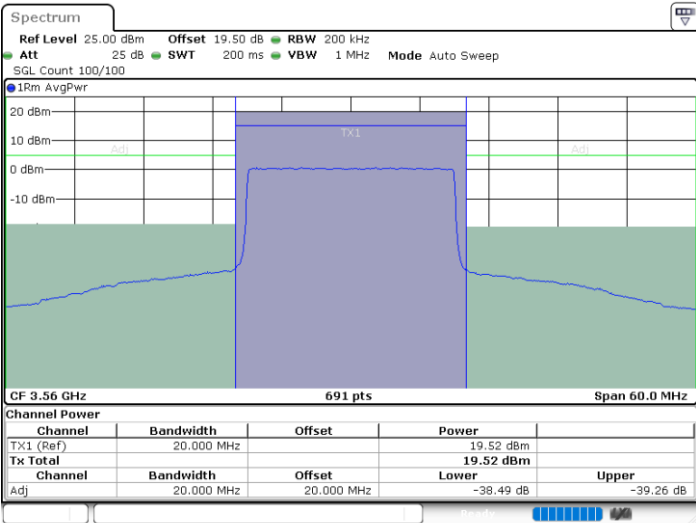

Highest Channel / 1RB0

Highest Channel / 1RBmax

Date: 26.FEB.2024 14:04:52

Date: 26.FEB.2024 14:01:01

Highest Channel / FullRB

N/A

Date: 26.FEB.2024 14:00:15

LTE Band 48 / 20MHz

64QAM

Lowest Channel / 1RB0

Lowest Channel / 1RBmax

Date: 26.FEB.2024 14:22:19

Date: 26.FEB.2024 14:21:34

Lowest Channel / FullIRB

N/A

Date: 26.FEB.2024 14:19:20

LTE Band 48 / 20MHz

64QAM

Middle Channel / 1RB0

Middle Channel / 1RBmax

Date: 26.FEB.2024 14:37:22

Date: 26.FEB.2024 14:38:06

Middle Channel / FullIRB

N/A

Date: 26.FEB.2024 14:41:47

LTE Band 48 / 20MHz

64QAM

Highest Channel / 1RB0

Highest Channel / 1RBmax

Date: 26.FEB.2024 15:04:21

Date: 26.FEB.2024 15:03:36

Highest Channel / FullRB