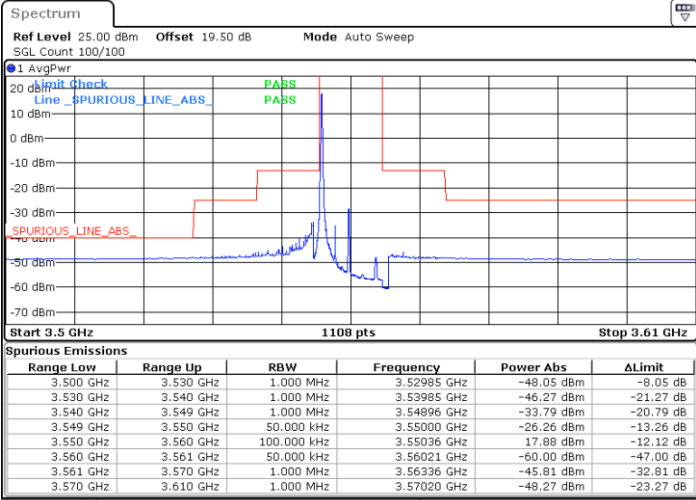

Date: 26.FEB.2024 11:52:28

Date: 26.FEB.2024 11:55:57

Middle Channel / FullRB

N/A

Date: 26.FEB.2024 11:59:27

LTE Band 48 / 5MHz

16QAM

Highest Channel / 1RB0

Highest Channel / 1RBmax

Date: 26.FEB.2024 12:18:42

Date: 26.FEB.2024 12:15:12

Highest Channel / FullRB

N/A

Date: 26.FEB.2024 12:11:42

LTE Band 48 / 5MHz

64QAM

Lowest Channel / 1RB0

Lowest Channel / 1RBmax

Date: 26.FEB.2024 11:42:45

Date: 26.FEB.2024 11:36:55

Lowest Channel / FullIRB

N/A

Date: 26.FEB.2024 11:35:45

LTE Band 48 / 5MHz