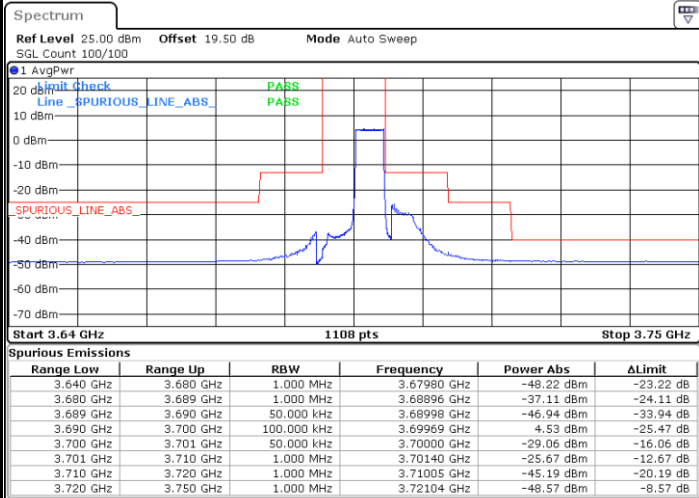

Date: 26.FEB.2024 11:33:25

LTE Band 48 / 5MHz

QPSK

Middle Channel / 1RB0

Middle Channel / 1RBmax

Date: 26.FEB.2024 11:53:38

Date: 26.FEB.2024 11:54:47

Middle Channel / FullIRB

N/A

Date: 26.FEB.2024 12:00:36

LTE Band 48 / 5MHz

QPSK

Highest Channel / 1RB0

Highest Channel / 1RBmax

Date: 26.FEB.2024 12:17:32

Date: 26.FEB.2024 12:16:22

Highest Channel / FullRB

N/A

Date: 26.FEB.2024 12:10:32

LTE Band 48 / 5MHz

16QAM

Lowest Channel / 1RB0

Lowest Channel / 1RBmax

Date: 26.FEB.2024 11:41:35