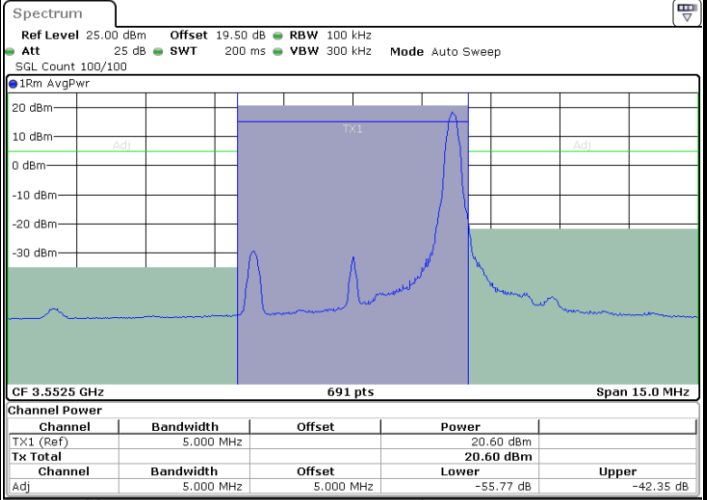

Highest Channel / 1RBmax

Date: 26.FEB.2024 15:05:06

Date: 26.FEB.2024 15:02:52

Highest Channel / FullRB

N/A

Date: 26.FEB.2024 15:00:38

LTE Band 48 / 5MHz

64QAM

Lowest Channel / 1RB0

Lowest Channel / 1RBmax

Date: 26.FEB.2024 11:28:30

Date: 26.FEB.2024 11:32:15

Lowest Channel / FullIRB

N/A

Date: 26.FEB.2024 11:27:45

LTE Band 48 / 5MHz