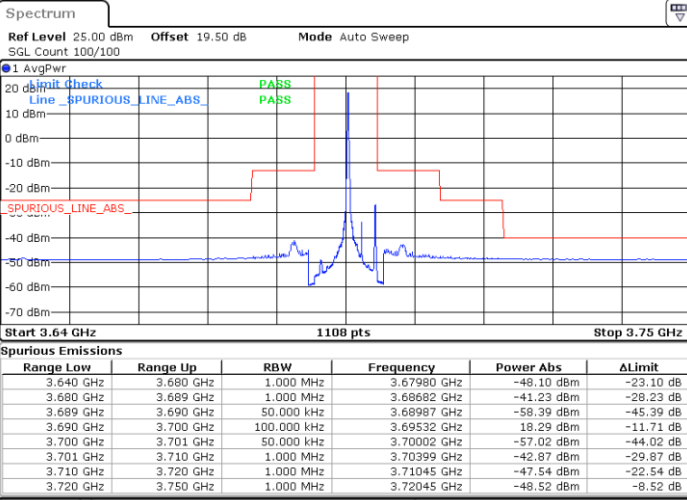

Lowest Channel / 1RB0

Lowest Channel / 1RBmax

Date: 26.FEB.2024 11:42:45

Date: 26.FEB.2024 11:36:55

Lowest Channel / FullIRB

N/A

Date: 26.FEB.2024 11:35:45

LTE Band 48 / 5MHz

64QAM

Middle Channel / 1RB0

Middle Channel / 1RBmax

Date: 26.FEB.2024 11:51:18

Date: 26.FEB.2024 11:57:07

Middle Channel / FullIRB

N/A

Date: 26.FEB.2024 11:58:17

LTE Band 48 / 5MHz

64QAM

Highest Channel / 1RB0

Highest Channel / 1RBmax

Date: 26.FEB.2024 12:19:52

Date: 26.FEB.2024 12:14:02

Highest Channel / FullRB

N/A

Date: 26.FEB.2024 12:12:52

LTE Band 48 / 10MHz

QPSK

Lowest Channel / 1RB0

Lowest Channel / 1RBmax

Date: 26.FEB.2024 12:31:26

Date: 26.FEB.2024 12:32:36

Lowest Channel / FullIRB