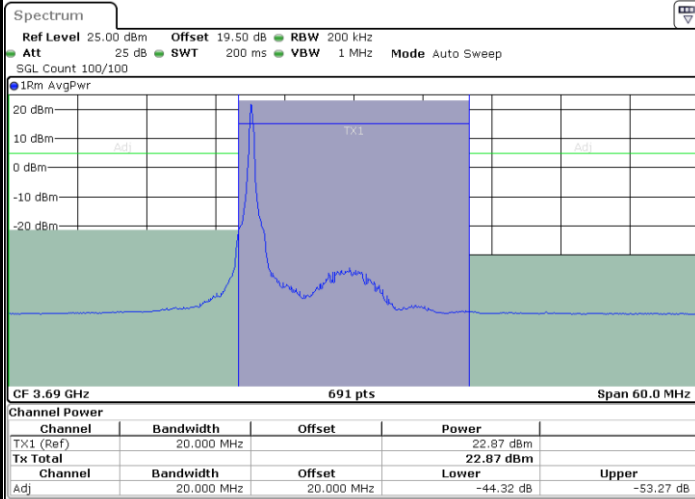

LTE Band 48 / 20MHz

QPSK

Middle Channel / 1RB0

Middle Channel / 1RBmax

Date: 26.FEB.2024 14:35:54

Date: 26.FEB.2024 14:39:34

Middle Channel / FullIRB

N/A

Date: 26.FEB.2024 14:40:18

LTE Band 48 / 20MHz

QPSK

Highest Channel / 1RB0

Date: 26.FEB.2024 15:05:50

Highest Channel / 1RBmax

Date: 26.FEB.2024 15:02:07

Highest Channel / FullRB