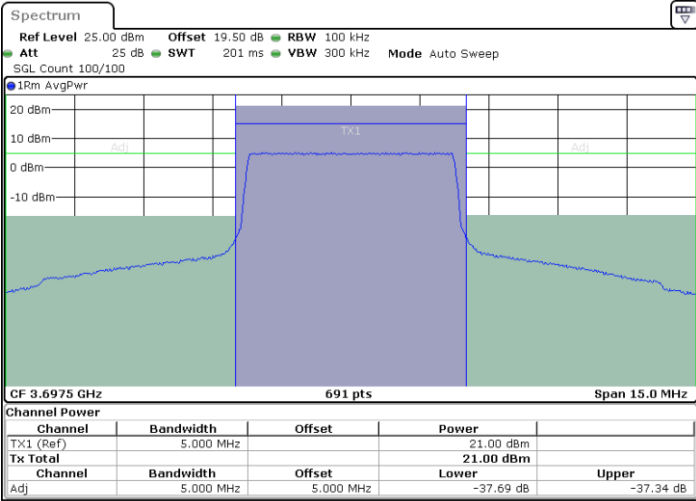

Date: 26.FEB.2024 11:44:59

Middle Channel / FullIRB

N/A

Date: 26.FEB.2024 11:49:24

LTE Band 48 / 5MHz

16QAM

Highest Channel / 1RB0

Highest Channel / 1RBmax

Date: 26.FEB.2024 19:04:46

Date: 26.FEB.2024 19:07:56

Highest Channel / FullRB

N/A

Date: 26.FEB.2024 19:55:20

LTE Band 48 / 10MHz

16QAM

Lowest Channel / 1RB0