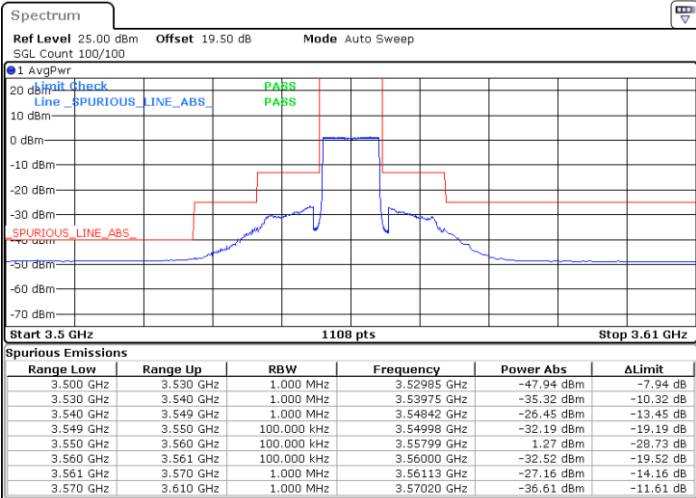

LTE Band 48 / 5MHz

64QAM

Highest Channel / 1RB0

Highest Channel / 1RBmax

Date: 26.FEB.2024 12:19:52

Date: 26.FEB.2024 12:14:02

Highest Channel / FullRB

N/A

Date: 26.FEB.2024 12:12:52

LTE Band 48 / 10MHz

QPSK

Lowest Channel / 1RB0

Lowest Channel / 1RBmax

Date: 26.FEB.2024 12:31:26

Date: 26.FEB.2024 12:32:36

Lowest Channel / FullIRB

N/A

Date: 26.FEB.2024 12:38:26

LTE Band 48 / 10MHz

QPSK

Middle Channel / 1RB0

Middle Channel / 1RBmax

Date: 26.FEB.2024 12:53:53

Date: 26.FEB.2024 12:52:43