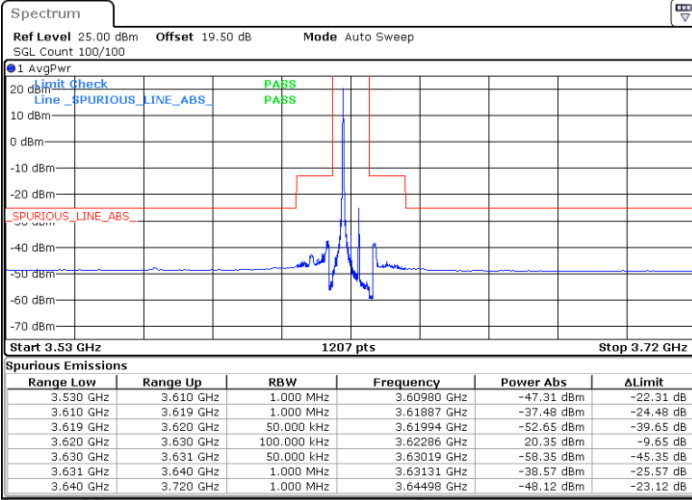

Date: 26.FEB.2024 11:40:25

Date: 26.FEB.2024 11:39:15

Lowest Channel / FullIRB

N/A

Range Low	Range Up	RBW	Frequency	Power Abs	ΔLimit
3.500 GHz	3.530 GHz	1.000 MHz	3.52985 GHz	-48.22 dBm	-8.22 dB
3.530 GHz	3.540 GHz	1.000 MHz	3.53975 GHz	-45.74 dBm	-20.74 dB
3.540 GHz	3.549 GHz	1.000 MHz	3.54896 GHz	-24.12 dBm	-11.12 dB
3.549 GHz	3.550 GHz	50.000 kHz	3.55000 GHz	-28.61 dBm	-15.61 dB
3.550 GHz	3.560 GHz	100.000 kHz	3.55054 GHz	4.11 dBm	-25.89 dB
3.560 GHz	3.561 GHz	50.000 kHz	3.56001 GHz	-47.49 dBm	-34.49 dB
3.561 GHz	3.570 GHz	1.000 MHz	3.56104 GHz	-37.49 dBm	-24.49 dB
3.570 GHz	3.610 GHz	1.000 MHz	3.57020 GHz	-47.87 dBm	-22.87 dB

Date: 26.FEB.2024 11:33:25

LTE Band 48 / 5MHz

QPSK

Middle Channel / 1RB0

Middle Channel / 1RBmax

Date: 26.FEB.2024 11:53:38

Date: 26.FEB.2024 11:54:47

Middle Channel / FullIRB

N/A

Date: 26.FEB.2024 12:00:36

LTE Band 48 / 5MHz

QPSK

Highest Channel / 1RB0

Highest Channel / 1RBmax

Date: 26.FEB.2024 12:17:32

Date: 26.FEB.2024 12:16:22

Highest Channel / FullRB

N/A

Date: 26.FEB.2024 12:10:32

LTE Band 48 / 5MHz

16QAM

Lowest Channel / 1RB0

Lowest Channel / 1RBmax

Date: 26.FEB.2024 11:41:35