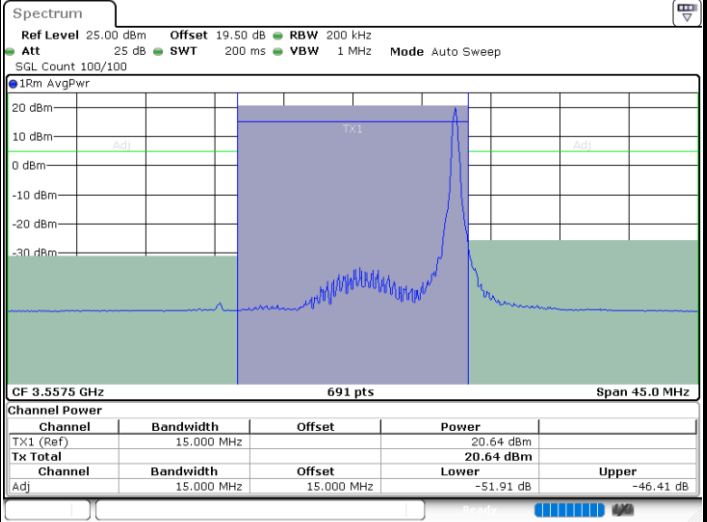

Date: 26.FEB.2024 13:19:59