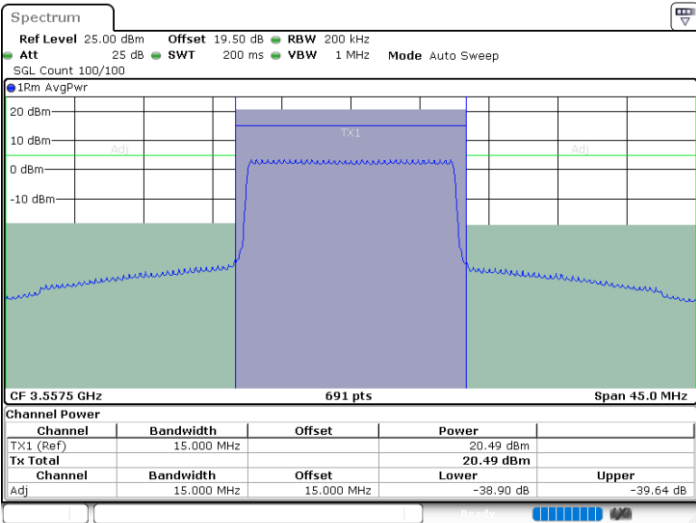

LTE Band 48 / 15MHz

16QAM

Lowest Channel / 1RB0

Lowest Channel / 1RBmax

Date: 26.FEB.2024 13:23:01

Date: 26.FEB.2024 13:20:45

Lowest Channel / FullIRB

N/A

Date: 26.FEB.2024 13:18:28

LTE Band 48 / 15MHz

16QAM

Middle Channel / 1RB0

Middle Channel / 1RBmax

Date: 26.FEB.2024 13:36:42

Date: 26.FEB.2024 13:38:56

Middle Channel / FullIRB