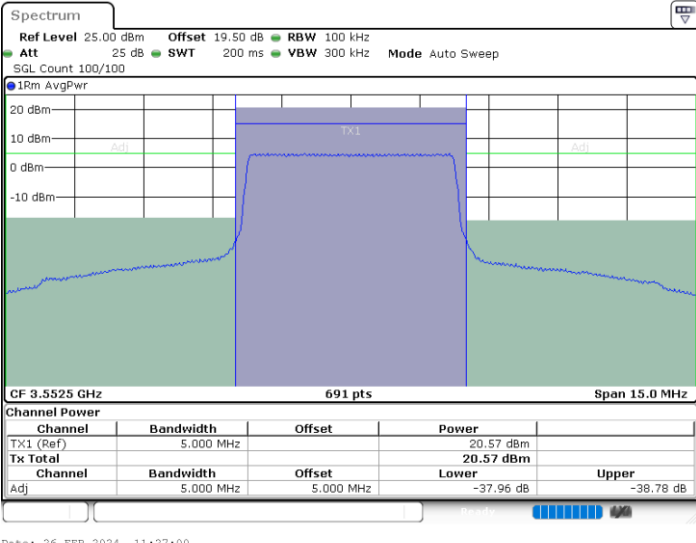

Lowest Channel / FullIRB

N/A

Date: 26.FEB.2024 11:27:00