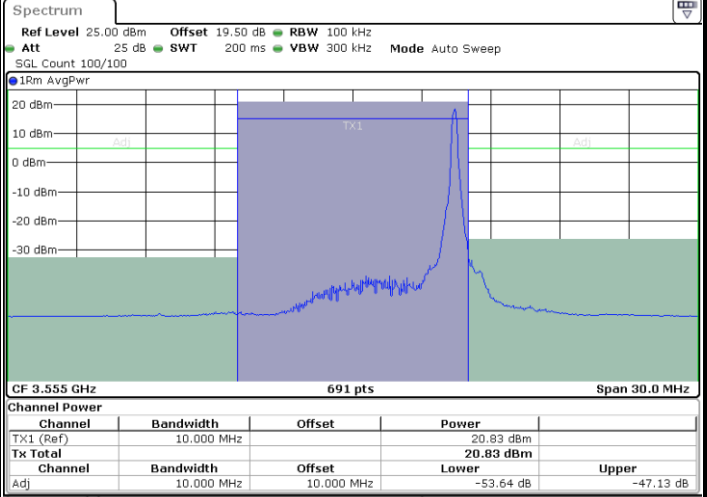

Date: 26.FEB.2024 19:56:22

LTE Band 48 / 10MHz

64QAM

Lowest Channel / 1RB0

Lowest Channel / 1RBmax

Date: 26.FEB.2024 12:28:08

Date: 26.FEB.2024 12:24:21

Lowest Channel / FullIRB