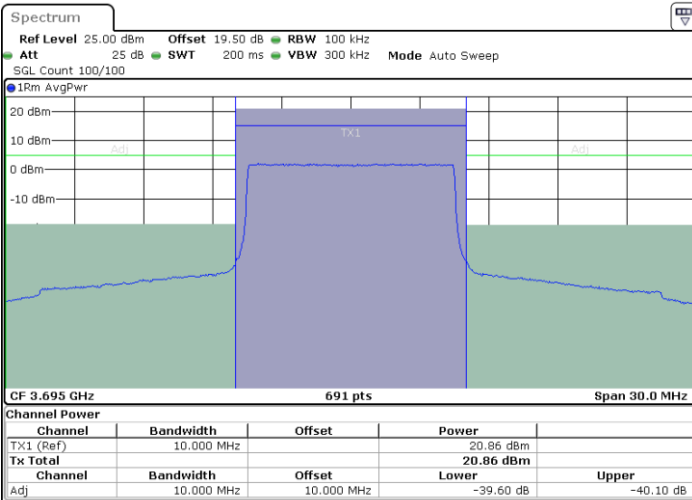

16QAM

Highest Channel / 1RB0

Highest Channel / 1RBmax

Date: 26.FEB.2024 13:04:24

Date: 26.FEB.2024 13:02:06

Highest Channel / FullRB

N/A

Date: 26.FEB.2024 12:59:48

LTE Band 48 / 15MHz

16QAM

Lowest Channel / 1RB0

Lowest Channel / 1RBmax

Date: 26.FEB.2024 13:23:01

Date: 26.FEB.2024 13:20:45

Lowest Channel / FullIRB

N/A