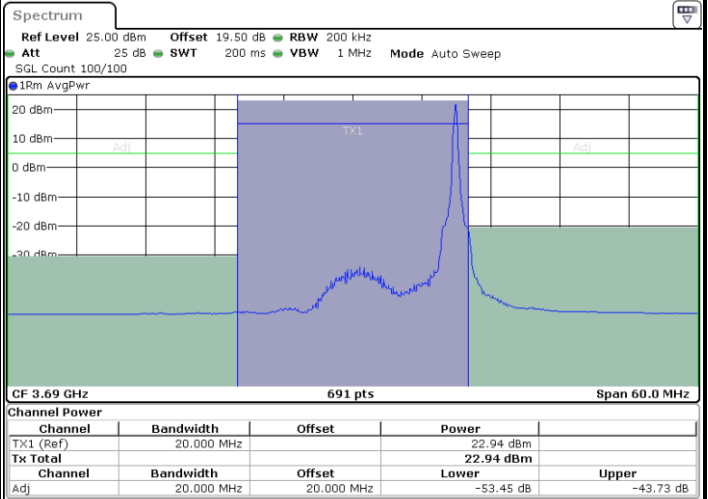

Date: 26.FEB.2024 14:40:18

LTE Band 48 / 20MHz

QPSK

Highest Channel / 1RB0

Date: 26.FEB.2024 15:05:50

Highest Channel / 1RBmax

Date: 26.FEB.2024 15:02:07

Highest Channel / FullRB