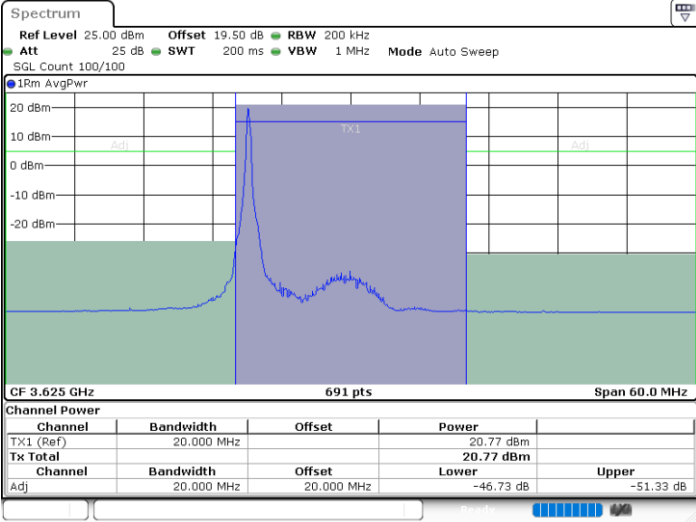

LTE Band 48 / 20MHz

64QAM

Middle Channel / 1RB0

Middle Channel / 1RBmax

Date: 26.FEB.2024 14:37:22