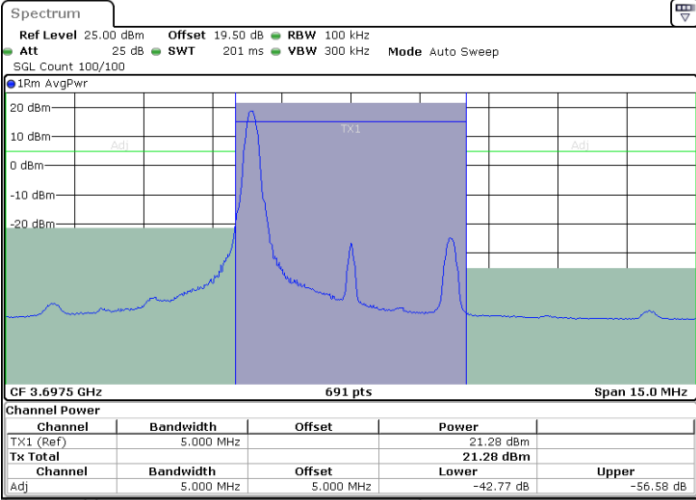

Lowest Channel / 1RB0

Lowest Channel / 1RBmax

Date: 26.FEB.2024 11:28:30

Date: 26.FEB.2024 11:32:15

Lowest Channel / FullIRB

N/A

Date: 26.FEB.2024 11:27:45

LTE Band 48 / 5MHz

LTE Band 48 / 5MHz

64QAM

Highest Channel / 1RB0

Highest Channel / 1RBmax

Date: 26.FEB.2024 19:05:45

Date: 26.FEB.2024 19:06:46

Highest Channel / FullRB

N/A