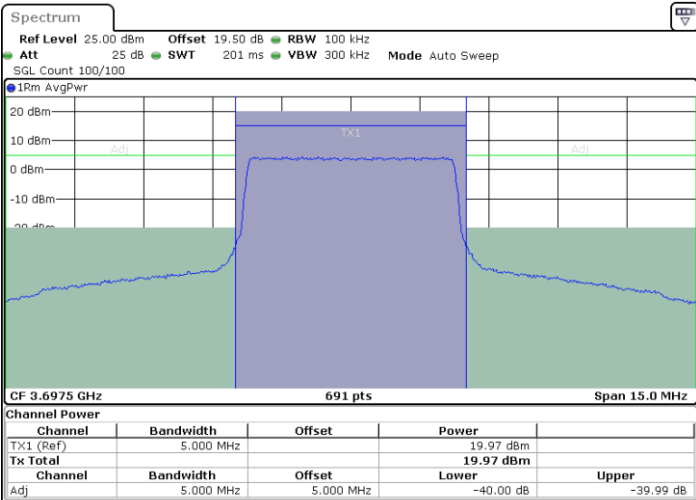

LTE Band 48 / 5MHz

64QAM

Highest Channel / 1RB0

Highest Channel / 1RBmax

Date: 26.FEB.2024 19:05:45

Date: 26.FEB.2024 19:06:46

Highest Channel / FullRB

N/A

Date: 26.FEB.2024 19:56:22

LTE Band 48 / 10MHz

64QAM

Lowest Channel / 1RB0

Lowest Channel / 1RBmax

Date: 26.FEB.2024 12:28:08

Date: 26.FEB.2024 12:24:21

Lowest Channel / FullIRB