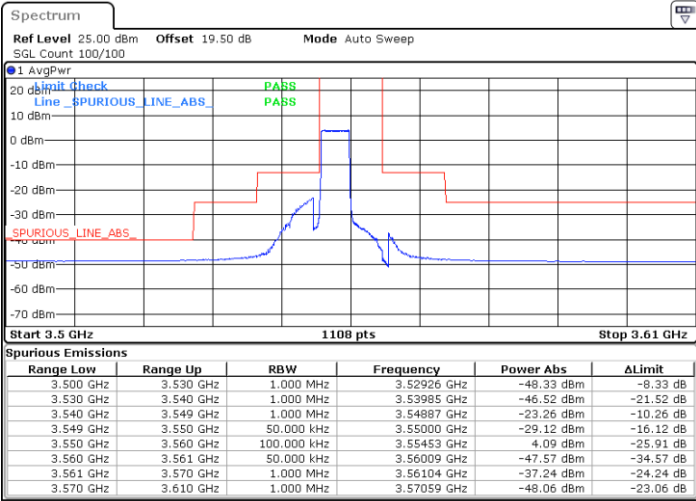

N/A

Date: 26.FEB.2024 12:00:36

LTE Band 48 / 5MHz

QPSK

Highest Channel / 1RB0

Highest Channel / 1RBmax

Date: 26.FEB.2024 12:17:32

Date: 26.FEB.2024 12:16:22

Highest Channel / FullRB

N/A

Date: 26.FEB.2024 12:10:32

LTE Band 48 / 5MHz

16QAM

Lowest Channel / 1RB0

Lowest Channel / 1RBmax

Date: 26.FEB.2024 11:41:35

Date: 26.FEB.2024 11:38:05

Lowest Channel / FullIRB

N/A

Date: 26.FEB.2024 11:34:35

LTE Band 48 / 5MHz

16QAM

Middle Channel / 1RB0

Middle Channel / 1RBmax