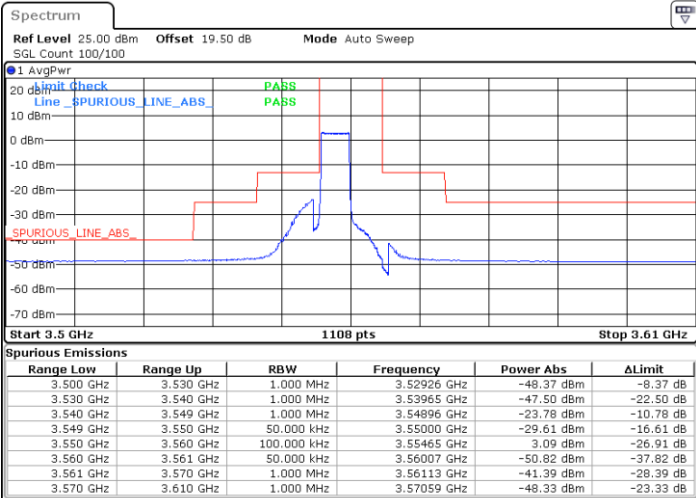

Highest Channel / 1RBmax

Date: 26.FEB.2024 12:18:42

Date: 26.FEB.2024 12:15:12

Highest Channel / FullRB

N/A

Date: 26.FEB.2024 12:11:42

LTE Band 48 / 5MHz

64QAM

Lowest Channel / 1RB0

Lowest Channel / 1RBmax

Date: 26.FEB.2024 11:42:45

Date: 26.FEB.2024 11:36:55

Lowest Channel / FullIRB

N/A

Date: 26.FEB.2024 11:35:45

LTE Band 48 / 5MHz