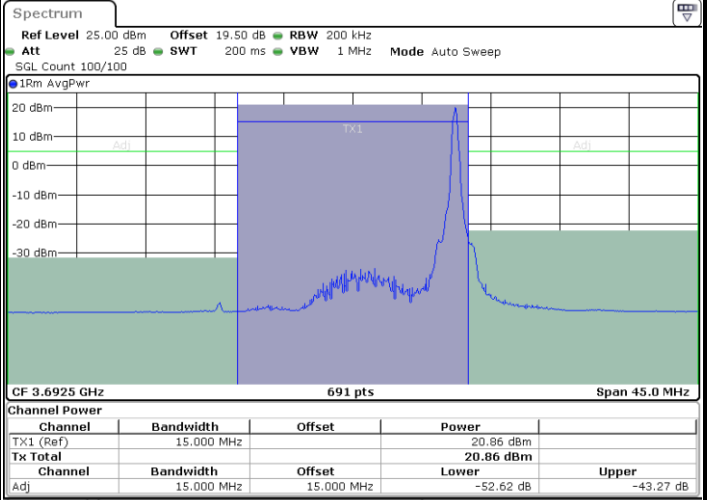

Middle Channel / 1RBmax

Date: 26.FEB.2024 13:35:57

Date: 26.FEB.2024 13:39:41

Middle Channel / FullIRB

N/A

Date: 26.FEB.2024 13:40:26

LTE Band 48 / 15MHz

64QAM

Highest Channel / 1RB0

Highest Channel / 1RBmax

Date: 26.FEB.2024 14:04:52

Date: 26.FEB.2024 14:01:01

Highest Channel / FullRB

N/A

Date: 26.FEB.2024 14:00:15

LTE Band 48 / 20MHz