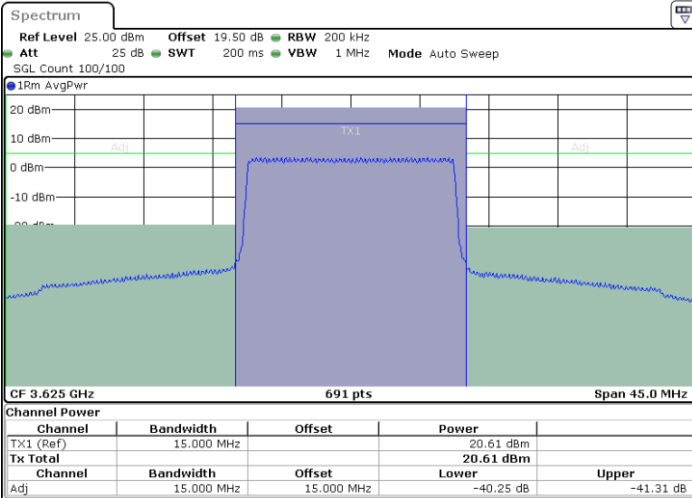

Date: 26.FEB.2024 13:18:28

LTE Band 48 / 15MHz

16QAM

Middle Channel / 1RB0

Middle Channel / 1RBmax

Date: 26.FEB.2024 13:36:42

Date: 26.FEB.2024 13:38:56

Middle Channel / FullIRB

N/A

Date: 26.FEB.2024 13:41:11

LTE Band 48 / 15MHz

16QAM

Highest Channel / 1RB0

Highest Channel / 1RBmax

Date: 26.FEB.2024 14:04:06

Date: 26.FEB.2024 14:01:48