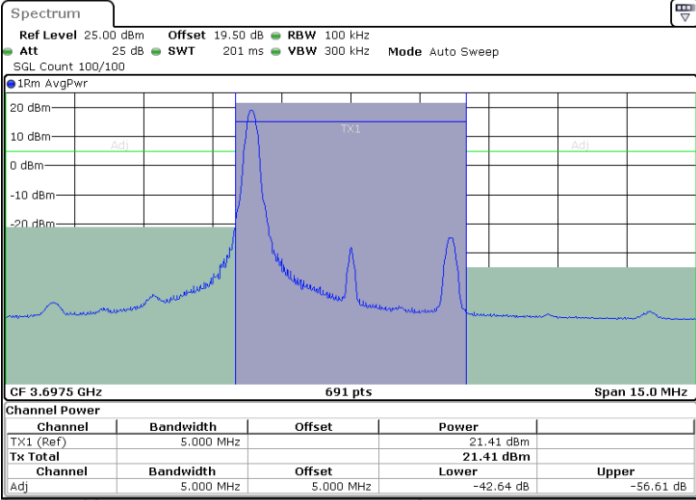

Date: 26.FEB.2024 11:44:59

Middle Channel / FullIRB

N/A

Date: 26.FEB.2024 11:49:24

LTE Band 48 / 5MHz

16QAM

Highest Channel / 1RB0

Highest Channel / 1RBmax