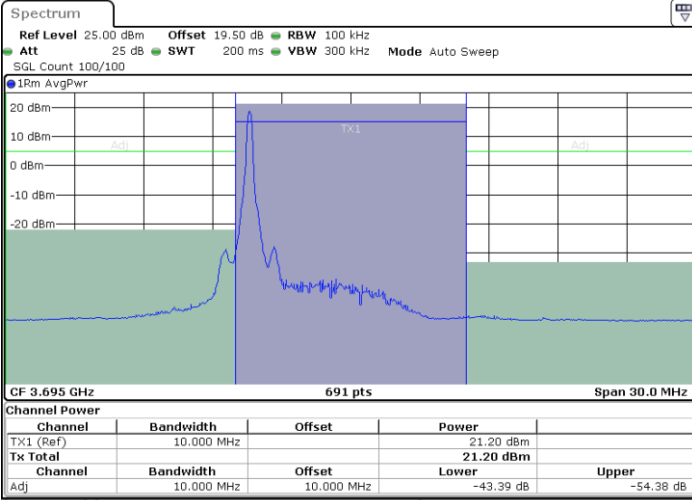

LTE Band 48 / 10MHz

16QAM

Highest Channel / 1RB0

Highest Channel / 1RBmax

Date: 26.FEB.2024 13:04:24