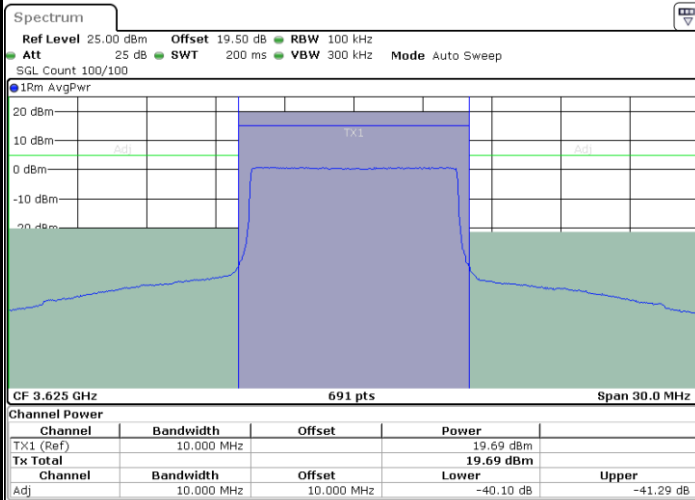

Date: 26.FEB.2024 19:56:22

LTE Band 48 / 10MHz

64QAM

Lowest Channel / 1RB0

Lowest Channel / 1RBmax

Date: 26.FEB.2024 12:28:08

Date: 26.FEB.2024 12:24:21

Lowest Channel / FullIRB

N/A

Date: 26.FEB.2024 12:23:36

LTE Band 48 / 10MHz

64QAM

Middle Channel / 1RB0

Date: 26.FEB.2024 12:39:56

Middle Channel / 1RBmax

Date: 26.FEB.2024 12:43:40

Middle Channel / FullIRB

Date: 26.FEB.2024 12:44:25

N/A

LTE Band 48 / 10MHz

64QAM

Highest Channel / 1RB0

Highest Channel / 1RBmax

Date: 26.FEB.2024 13:05:10