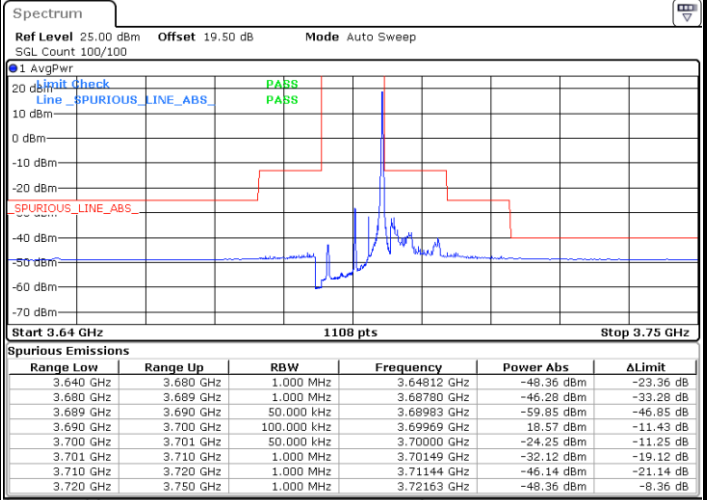

Date: 26.FEB.2024 11:38:05

Lowest Channel / FullIRB

N/A

Date: 26.FEB.2024 11:34:35

LTE Band 48 / 5MHz

16QAM

Middle Channel / 1RB0

Middle Channel / 1RBmax

Date: 26.FEB.2024 11:52:28

Date: 26.FEB.2024 11:55:57

Middle Channel / FullRB

N/A

Date: 26.FEB.2024 11:59:27

LTE Band 48 / 5MHz

16QAM

Highest Channel / 1RB0

Highest Channel / 1RBmax

Date: 26.FEB.2024 12:18:42

Date: 26.FEB.2024 12:15:12

Highest Channel / FullRB

N/A

Date: 26.FEB.2024 12:11:42

LTE Band 48 / 5MHz

64QAM

Lowest Channel / 1RB0

Lowest Channel / 1RBmax

Date: 26.FEB.2024 11:42:45

Date: 26.FEB.2024 11:36:55

Lowest Channel / FullIRB

N/A

Date: 26.FEB.2024 11:35:45

LTE Band 48 / 5MHz