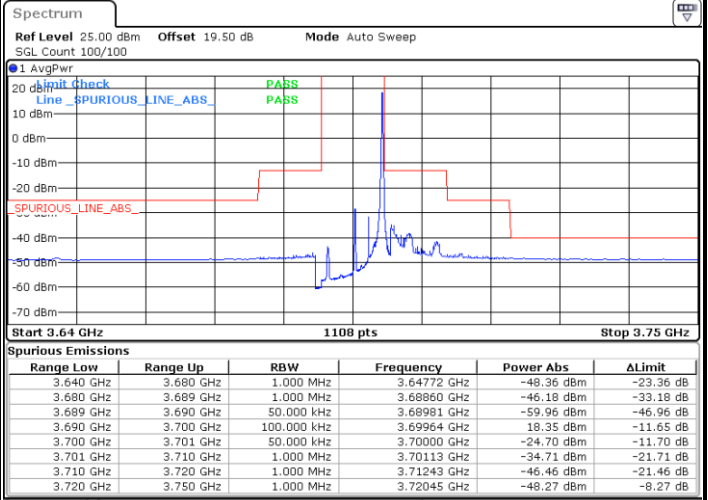

Lowest Channel / 1RB0

Lowest Channel / 1RBmax

Date: 26.FEB.2024 11:42:45

Date: 26.FEB.2024 11:36:55

Lowest Channel / FullIRB

N/A

Date: 26.FEB.2024 11:35:45

LTE Band 48 / 5MHz

64QAM

Middle Channel / 1RB0

Middle Channel / 1RBmax

Date: 26.FEB.2024 11:51:18

Date: 26.FEB.2024 11:57:07

Middle Channel / FullIRB

N/A

Date: 26.FEB.2024 11:58:17

LTE Band 48 / 5MHz

64QAM

Highest Channel / 1RB0

Highest Channel / 1RBmax

Date: 26.FEB.2024 12:19:52

Date: 26.FEB.2024 12:14:02

Highest Channel / FullRB

N/A

Date: 26.FEB.2024 12:12:52

LTE Band 48 / 10MHz

QPSK

Lowest Channel / 1RB0

Lowest Channel / 1RBmax

Date: 26.FEB.2024 12:31:26

Date: 26.FEB.2024 12:32:36

Lowest Channel / FullIRB