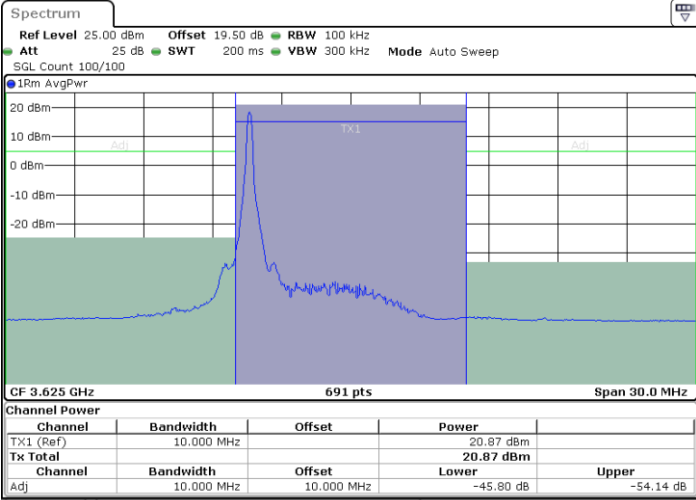

Lowest Channel / 1RBmax

Date: 26.FEB.2024 12:27:23

Date: 26.FEB.2024 12:25:07

Lowest Channel / FullIRB

N/A

Date: 26.FEB.2024 12:22:50

LTE Band 48 / 10MHz

16QAM

Middle Channel / 1RB0

Middle Channel / 1RBmax

Date: 26.FEB.2024 12:40:40

Date: 26.FEB.2024 12:42:55

Middle Channel / FullIRB

N/A

Date: 26.FEB.2024 12:45:10

LTE Band 48 / 10MHz