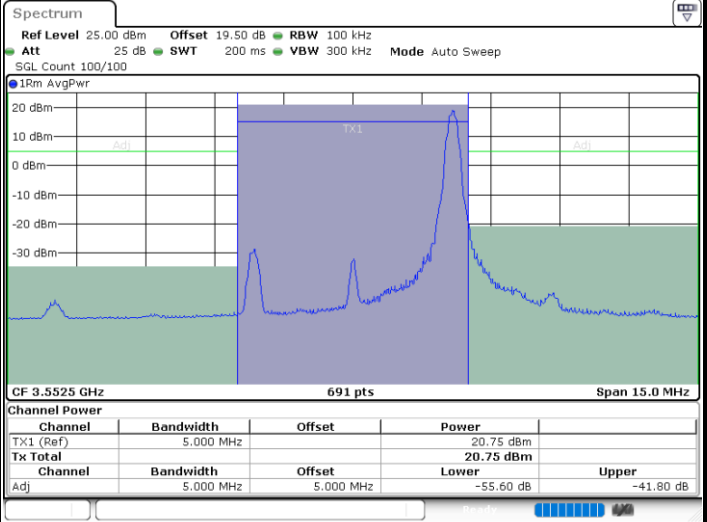

Date: 26.FEB.2024 15:01:23

N/A

LTE Band 48 / 5MHz

16QAM

Lowest Channel / 1RB0

Lowest Channel / 1RBmax

Date: 26.FEB.2024 11:29:15

Date: 26.FEB.2024 11:31:30