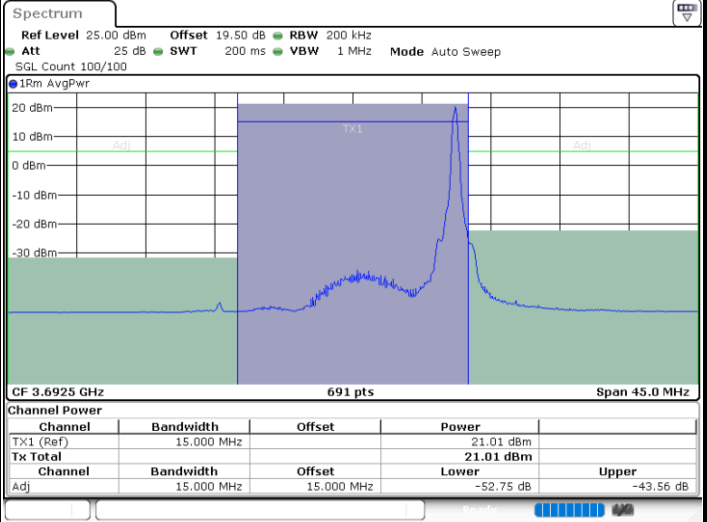

N/A

Date: 26.FEB.2024 13:41:11

LTE Band 48 / 15MHz

16QAM

Highest Channel / 1RB0

Highest Channel / 1RBmax

Date: 26.FEB.2024 14:04:06

Date: 26.FEB.2024 14:01:48

Highest Channel / FullRB

N/A

Date: 26.FEB.2024 13:59:29

LTE Band 48 / 20MHz

16QAM

Lowest Channel / 1RB0

Lowest Channel / 1RBmax

Date: 26.FEB.2024 14:23:04