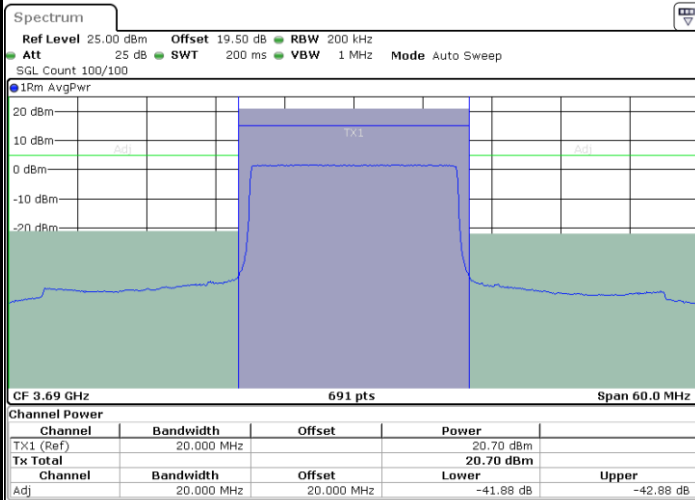

Date: 26.FEB.2024 14:40:18

LTE Band 48 / 20MHz

QPSK

Highest Channel / 1RB0

Date: 26.FEB.2024 15:05:50

Highest Channel / 1RBmax

Date: 26.FEB.2024 15:02:07

Highest Channel / FullRB