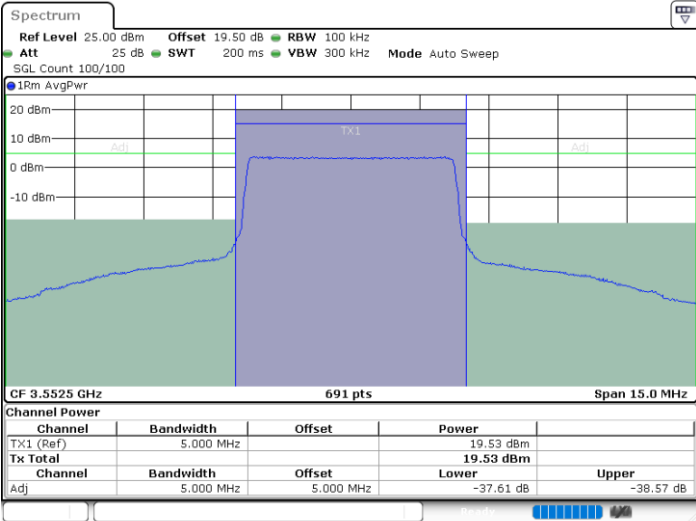

Lowest Channel / 1RB0

Lowest Channel / 1RBmax

Date: 26.FEB.2024 11:28:30

Date: 26.FEB.2024 11:32:15

Lowest Channel / FullIRB

N/A

Date: 26.FEB.2024 11:27:45

LTE Band 48 / 5MHz