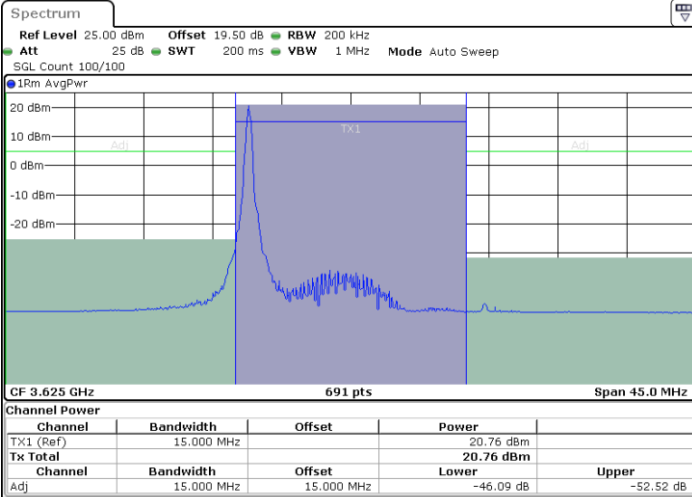

LTE Band 48 / 15MHz

16QAM

Lowest Channel / 1RB0

Lowest Channel / 1RBmax

Date: 26.FEB.2024 13:23:01

Date: 26.FEB.2024 13:20:45

Lowest Channel / FullIRB

N/A

Date: 26.FEB.2024 13:18:28

LTE Band 48 / 15MHz

16QAM

Middle Channel / 1RB0

Middle Channel / 1RBmax

Date: 26.FEB.2024 13:36:42

Date: 26.FEB.2024 13:38:56

Middle Channel / FullIRB

N/A

Date: 26.FEB.2024 13:41:11

LTE Band 48 / 15MHz

16QAM

Highest Channel / 1RB0

Highest Channel / 1RBmax

Date: 26.FEB.2024 14:04:06

Date: 26.FEB.2024 14:01:48