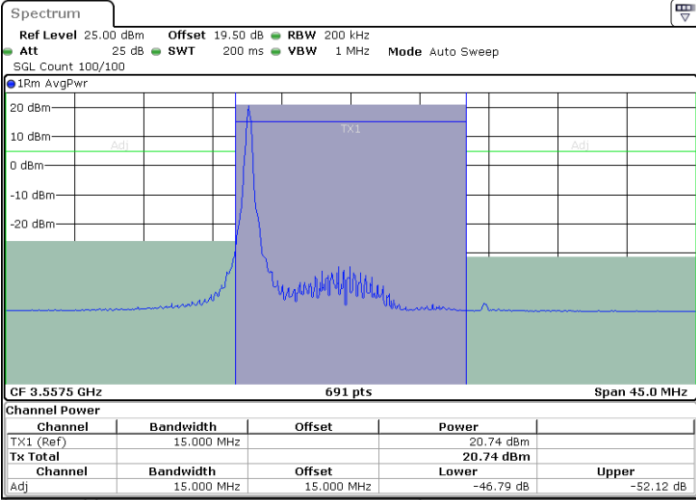

16QAM

Highest Channel / 1RB0

Highest Channel / 1RBmax

Date: 26.FEB.2024 13:04:24

Date: 26.FEB.2024 13:02:06

Highest Channel / FullRB

N/A

Date: 26.FEB.2024 12:59:48

LTE Band 48 / 15MHz

16QAM

Lowest Channel / 1RB0

Lowest Channel / 1RBmax

Date: 26.FEB.2024 13:23:01

Date: 26.FEB.2024 13:20:45

Lowest Channel / FullIRB

N/A