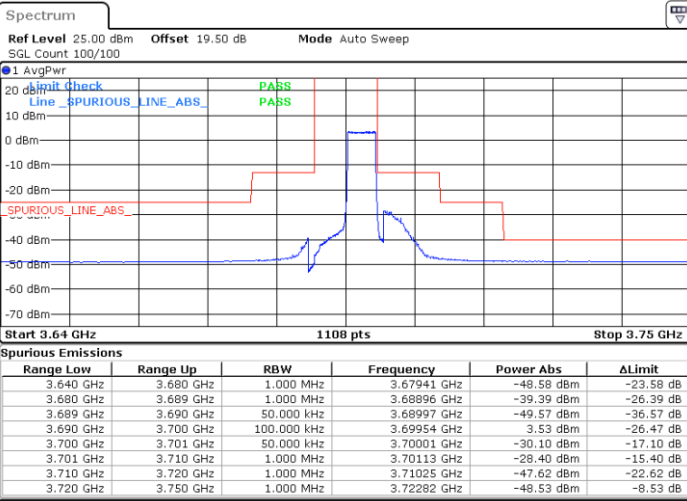

LTE Band 48 / 5MHz

64QAM

Highest Channel / 1RB0

Highest Channel / 1RBmax

Date: 26.FEB.2024 12:19:52

Date: 26.FEB.2024 12:14:02

Highest Channel / FullRB

N/A

Date: 26.FEB.2024 12:12:52

LTE Band 48 / 10MHz

QPSK

Lowest Channel / 1RB0

Lowest Channel / 1RBmax

Date: 26.FEB.2024 12:31:26

Date: 26.FEB.2024 12:32:36

Lowest Channel / FullIRB