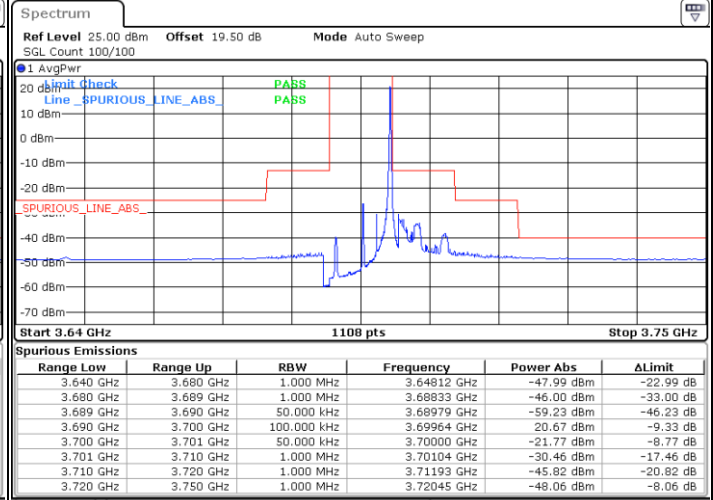

Date: 26.FEB.2024 11:40:25

Date: 26.FEB.2024 11:39:15

Lowest Channel / FullIRB

N/A

Range Low	Range Up	RBW	Frequency	Power Abs	ΔLimit
3.500 GHz	3.530 GHz	1.000 MHz	3.52985 GHz	-48.22 dBm	-8.22 dB
3.530 GHz	3.540 GHz	1.000 MHz	3.53975 GHz	-45.74 dBm	-20.74 dB
3.540 GHz	3.549 GHz	1.000 MHz	3.54896 GHz	-24.12 dBm	-11.12 dB
3.549 GHz	3.550 GHz	50.000 kHz	3.55000 GHz	-28.61 dBm	-15.61 dB
3.550 GHz	3.560 GHz	100.000 kHz	3.55054 GHz	4.11 dBm	-25.89 dB
3.560 GHz	3.561 GHz	50.000 kHz	3.56001 GHz	-47.49 dBm	-34.49 dB
3.561 GHz	3.570 GHz	1.000 MHz	3.56104 GHz	-37.49 dBm	-24.49 dB
3.570 GHz	3.610 GHz	1.000 MHz	3.57020 GHz	-47.87 dBm	-22.87 dB

Date: 26.FEB.2024 11:33:25

LTE Band 48 / 5MHz

QPSK

Middle Channel / 1RB0

Middle Channel / 1RBmax

Date: 26.FEB.2024 11:53:38

Date: 26.FEB.2024 11:54:47

Middle Channel / FullIRB

N/A

Date: 26.FEB.2024 12:00:36

LTE Band 48 / 5MHz

QPSK

Highest Channel / 1RB0

Highest Channel / 1RBmax

Date: 26.FEB.2024 12:17:32

Date: 26.FEB.2024 12:16:22

Highest Channel / FullRB

N/A

Date: 26.FEB.2024 12:10:32

LTE Band 48 / 5MHz

16QAM

Lowest Channel / 1RB0

Lowest Channel / 1RBmax

Date: 26.FEB.2024 11:41:35