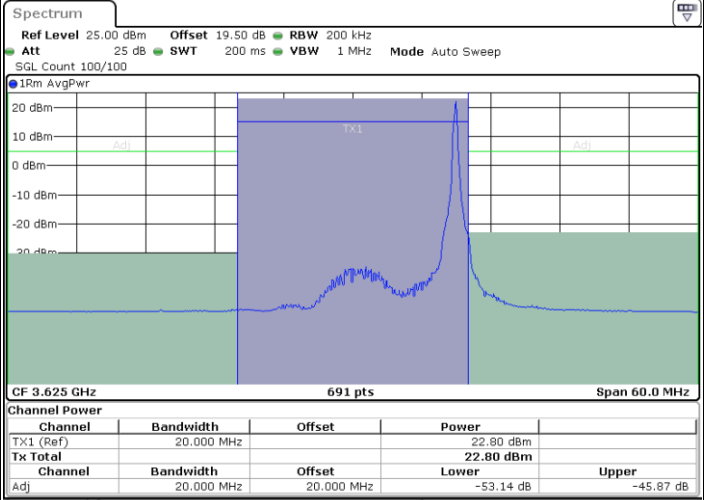

LTE Band 48 / 20MHz

QPSK

Middle Channel / 1RB0

Middle Channel / 1RBmax

Date: 26.FEB.2024 14:35:54

Date: 26.FEB.2024 14:39:34

Middle Channel / FullIRB

N/A

Date: 26.FEB.2024 14:40:18

LTE Band 48 / 20MHz

QPSK

Highest Channel / 1RB0

Date: 26.FEB.2024 15:05:50

Highest Channel / 1RBmax

Date: 26.FEB.2024 15:02:07

Highest Channel / FullRB