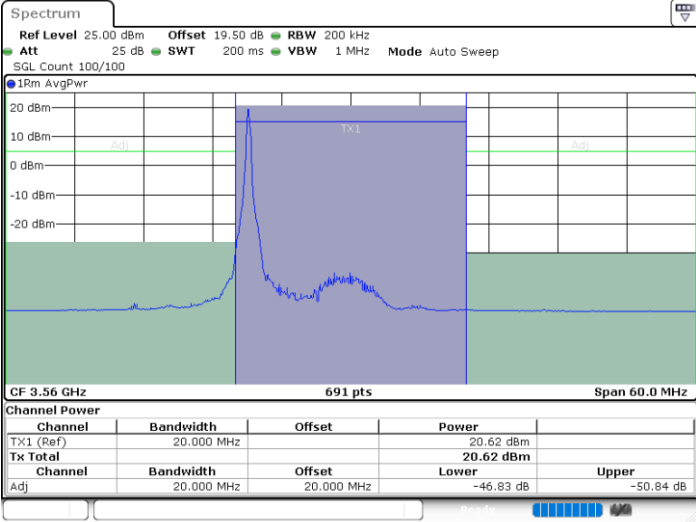

Highest Channel / FullRB

N/A

Date: 26.FEB.2024 13:59:29

LTE Band 48 / 20MHz

16QAM

Lowest Channel / 1RB0

Lowest Channel / 1RBmax

Date: 26.FEB.2024 14:23:04