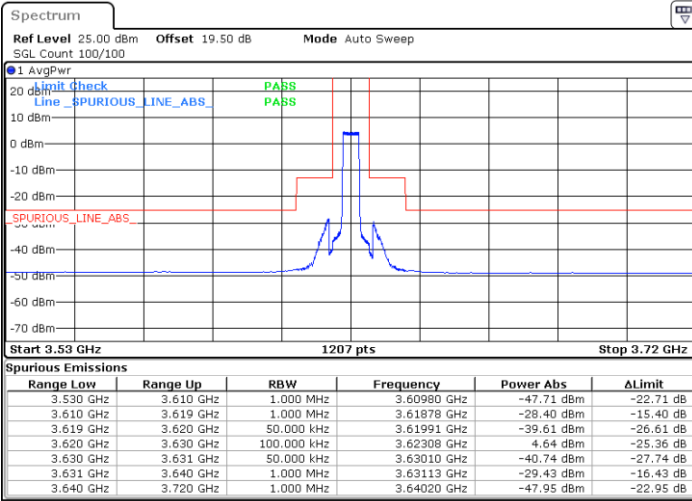

N/A

Date: 26.FEB.2024 12:00:36

LTE Band 48 / 5MHz

QPSK

Highest Channel / 1RB0

Highest Channel / 1RBmax

Date: 26.FEB.2024 12:17:32

Date: 26.FEB.2024 12:16:22

Highest Channel / FullRB

N/A

Date: 26.FEB.2024 12:10:32

LTE Band 48 / 5MHz

16QAM

Lowest Channel / 1RB0

Lowest Channel / 1RBmax

Date: 26.FEB.2024 11:41:35

Date: 26.FEB.2024 11:38:05

Lowest Channel / FullIRB

N/A

Date: 26.FEB.2024 11:34:35

LTE Band 48 / 5MHz

16QAM

Middle Channel / 1RB0

Middle Channel / 1RBmax

Date: 26.FEB.2024 11:52:28

Date: 26.FEB.2024 11:55:57

Middle Channel / FullRB

N/A

Date: 26.FEB.2024 11:59:27

LTE Band 48 / 5MHz

16QAM

Highest Channel / 1RB0