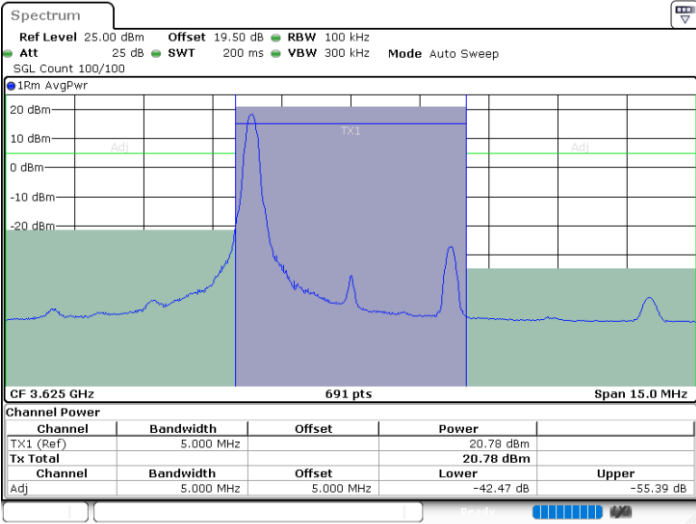

Lowest Channel / FullIRB

N/A

Date: 26.FEB.2024 11:27:00

LTE Band 48 / 5MHz

16QAM

Middle Channel / 1RB0

Middle Channel / 1RBmax

Date: 26.FEB.2024 11:47:12

Date: 26.FEB.2024 11:44:59

Middle Channel / FullIRB

N/A

Date: 26.FEB.2024 11:49:24

LTE Band 48 / 5MHz

16QAM

Highest Channel / 1RB0

Highest Channel / 1RBmax