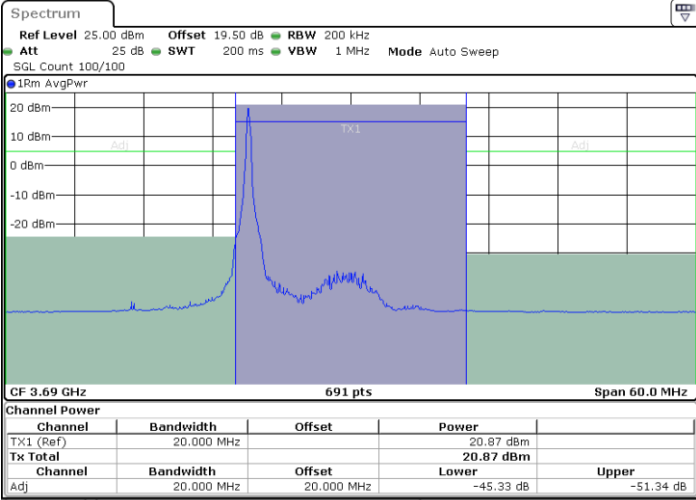

Date: 26.FEB.2024 14:36:38

Date: 26.FEB.2024 14:38:50

Middle Channel / FullIRB

N/A

Date: 26.FEB.2024 14:41:03

LTE Band 48 / 20MHz

16QAM

Highest Channel / 1RB0

Highest Channel / 1RBmax

Date: 26.FEB.2024 15:05:06

Date: 26.FEB.2024 15:02:52

Highest Channel / FullRB

N/A

Date: 26.FEB.2024 15:00:38

LTE Band 48 / 5MHz

64QAM