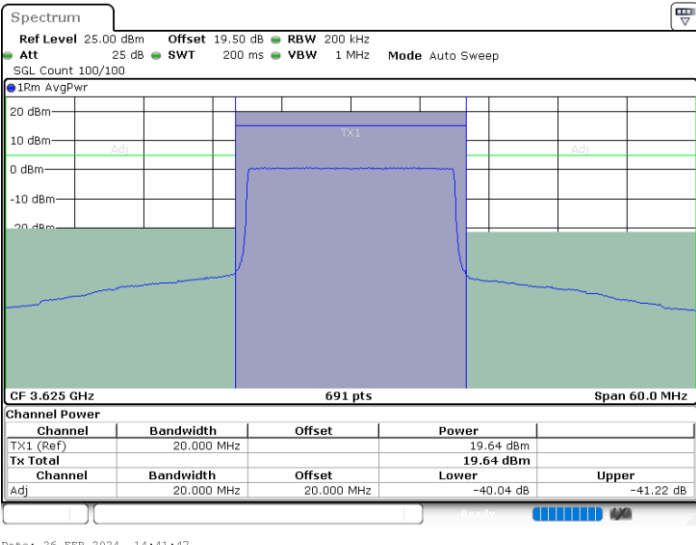

LTE Band 48 / 20MHz

64QAM

Middle Channel / 1RB0

Middle Channel / 1RBmax

Date: 26.FEB.2024 14:37:22

Date: 26.FEB.2024 14:38:06

Middle Channel / FullIRB

N/A

Date: 26.FEB.2024 14:41:47

LTE Band 48 / 20MHz

64QAM

Highest Channel / 1RB0

Highest Channel / 1RBmax

Date: 26.FEB.2024 15:04:21

Date: 26.FEB.2024 15:03:36

Highest Channel / FullRB