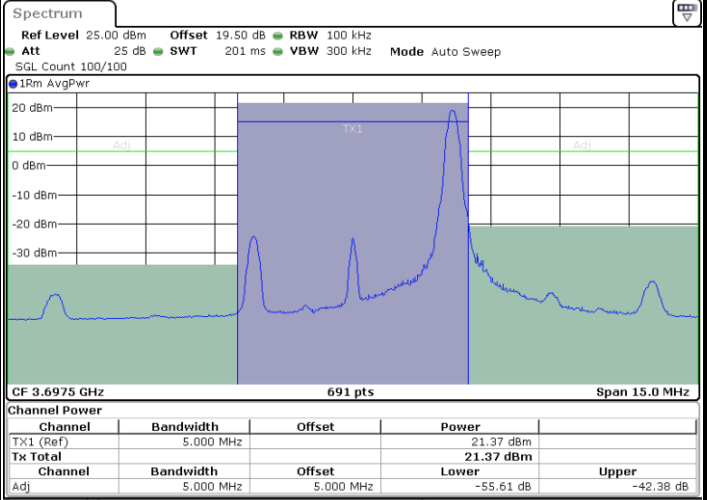

LTE Band 48 / 5MHz

64QAM

Highest Channel / 1RB0

Highest Channel / 1RBmax

Date: 26.FEB.2024 19:05:45

Date: 26.FEB.2024 19:06:46

Highest Channel / FullRB

N/A

Date: 26.FEB.2024 19:56:22

LTE Band 48 / 10MHz

64QAM

Lowest Channel / 1RB0

Lowest Channel / 1RBmax

Date: 26.FEB.2024 12:28:08

Date: 26.FEB.2024 12:24:21

Lowest Channel / FullIRB