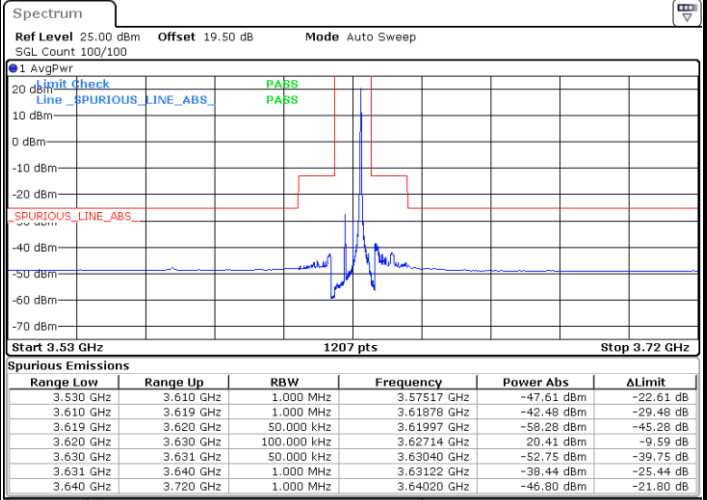

Date: 26.FEB.2024 11:40:25

Date: 26.FEB.2024 11:39:15

Lowest Channel / FullIRB

N/A

Range Low	Range Up	RBW	Frequency	Power Abs	ΔLimit
3.500 GHz	3.530 GHz	1.000 MHz	3.52985 GHz	-48.22 dBm	-8.22 dB
3.530 GHz	3.540 GHz	1.000 MHz	3.53975 GHz	-45.74 dBm	-20.74 dB
3.540 GHz	3.549 GHz	1.000 MHz	3.54896 GHz	-24.12 dBm	-11.12 dB
3.549 GHz	3.550 GHz	50.000 kHz	3.55000 GHz	-28.61 dBm	-15.61 dB
3.550 GHz	3.560 GHz	100.000 kHz	3.55054 GHz	4.11 dBm	-25.89 dB
3.560 GHz	3.561 GHz	50.000 kHz	3.56001 GHz	-47.49 dBm	-34.49 dB
3.561 GHz	3.570 GHz	1.000 MHz	3.56104 GHz	-37.49 dBm	-24.49 dB
3.570 GHz	3.610 GHz	1.000 MHz	3.57020 GHz	-47.87 dBm	-22.87 dB

Date: 26.FEB.2024 11:33:25

LTE Band 48 / 5MHz

QPSK

Middle Channel / 1RB0

Middle Channel / 1RBmax

Date: 26.FEB.2024 11:53:38

Date: 26.FEB.2024 11:54:47

Middle Channel / FullIRB

N/A

Date: 26.FEB.2024 12:00:36

LTE Band 48 / 5MHz

QPSK

Highest Channel / 1RB0

Highest Channel / 1RBmax

Date: 26.FEB.2024 12:17:32

Date: 26.FEB.2024 12:16:22

Highest Channel / FullRB

N/A

Date: 26.FEB.2024 12:10:32

LTE Band 48 / 5MHz

16QAM

Lowest Channel / 1RB0

Lowest Channel / 1RBmax

Date: 26.FEB.2024 11:41:35