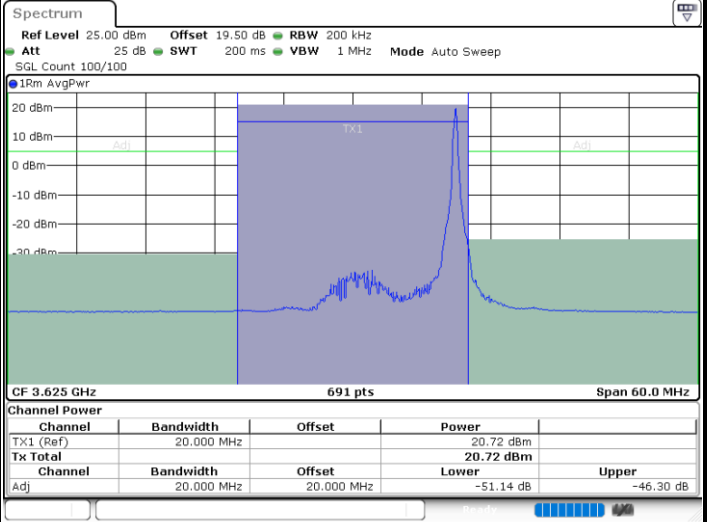

LTE Band 48 / 20MHz

64QAM

Middle Channel / 1RB0

Middle Channel / 1RBmax

Date: 26.FEB.2024 14:37:22

Date: 26.FEB.2024 14:38:06

Middle Channel / FullIRB

N/A

Date: 26.FEB.2024 14:41:47

LTE Band 48 / 20MHz

64QAM

Highest Channel / 1RB0

Highest Channel / 1RBmax

Date: 26.FEB.2024 15:04:21

Date: 26.FEB.2024 15:03:36

Highest Channel / FullRB