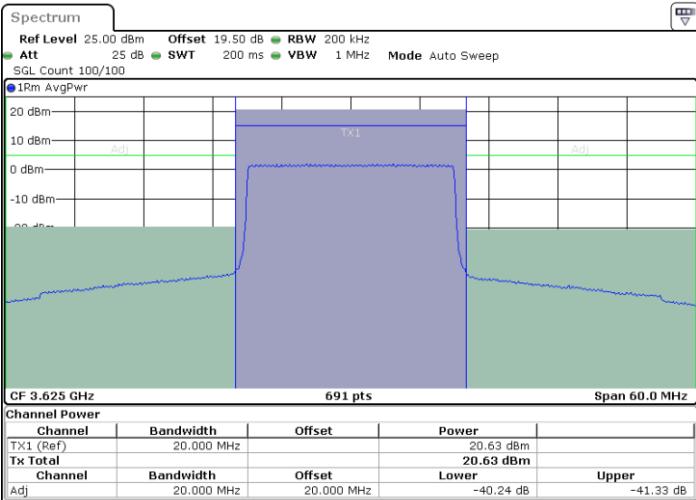

Highest Channel / FullRB

N/A

Date: 26.FEB.2024 13:59:29

LTE Band 48 / 20MHz

16QAM

Lowest Channel / 1RB0

Lowest Channel / 1RBmax

Date: 26.FEB.2024 14:23:04

Date: 26.FEB.2024 14:20:49

Lowest Channel / FullIRB

N/A

Date: 26.FEB.2024 14:18:35

LTE Band 48 / 20MHz

16QAM

Middle Channel / 1RB0

Middle Channel / 1RBmax

Date: 26.FEB.2024 14:36:38

Date: 26.FEB.2024 14:38:50

Middle Channel / FullIRB

N/A

Date: 26.FEB.2024 14:41:03

LTE Band 48 / 20MHz

16QAM

Highest Channel / 1RB0