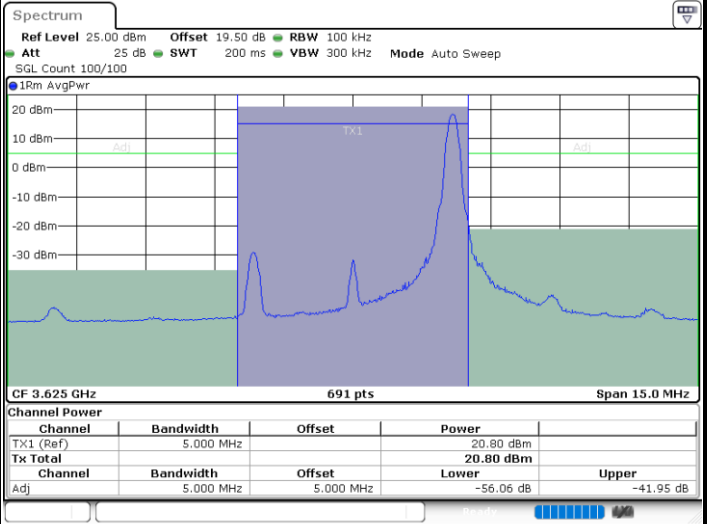

Lowest Channel / FullIRB

N/A

Date: 26.FEB.2024 11:27:00

LTE Band 48 / 5MHz

16QAM

Middle Channel / 1RB0

Middle Channel / 1RBmax

Date: 26.FEB.2024 11:47:12

Date: 26.FEB.2024 11:44:59

Middle Channel / FullIRB

N/A

Date: 26.FEB.2024 11:49:24

LTE Band 48 / 5MHz

16QAM

Highest Channel / 1RB0

Highest Channel / 1RBmax