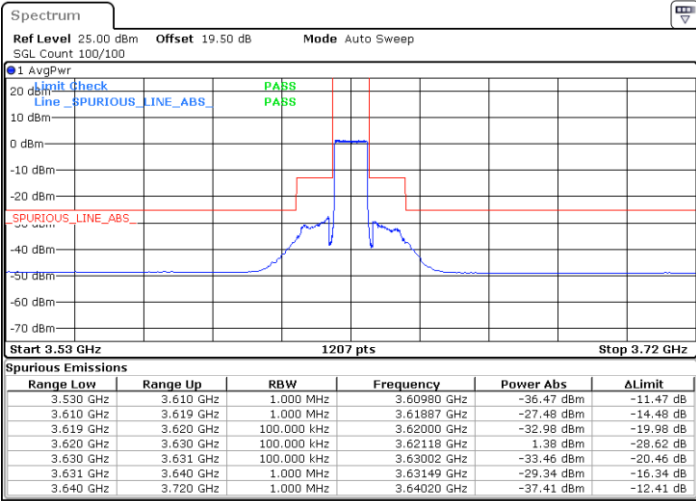

Middle Channel / FullIRB

N/A

Date: 26.FEB.2024 12:46:54