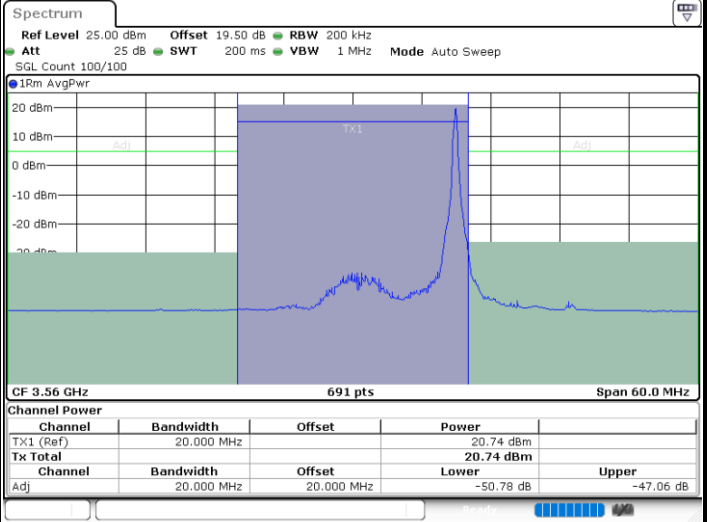

Highest Channel / FullRB

N/A

Date: 26.FEB.2024 13:59:29

LTE Band 48 / 20MHz

16QAM

Lowest Channel / 1RB0

Lowest Channel / 1RBmax

Date: 26.FEB.2024 14:23:04

Date: 26.FEB.2024 14:20:49

Lowest Channel / FullIRB

N/A

Date: 26.FEB.2024 14:18:35

LTE Band 48 / 20MHz

16QAM

Middle Channel / 1RB0

Middle Channel / 1RBmax