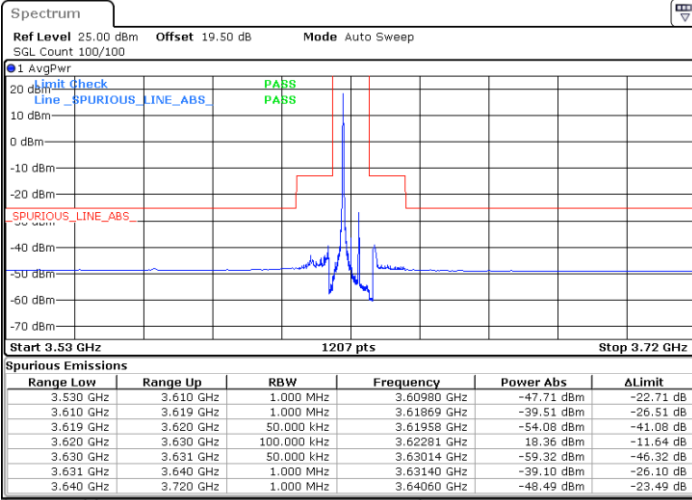

Highest Channel / FullRB

N/A

Date: 26.FEB.2024 12:10:32

LTE Band 48 / 5MHz

16QAM

Lowest Channel / 1RB0

Lowest Channel / 1RBmax

Date: 26.FEB.2024 11:41:35

Date: 26.FEB.2024 11:38:05

Lowest Channel / FullIRB

N/A

Date: 26.FEB.2024 11:34:35

LTE Band 48 / 5MHz

16QAM

Middle Channel / 1RB0

Middle Channel / 1RBmax

Date: 26.FEB.2024 11:52:28

Date: 26.FEB.2024 11:55:57

Middle Channel / FullRB

N/A

Date: 26.FEB.2024 11:59:27

LTE Band 48 / 5MHz

16QAM

Highest Channel / 1RB0

Highest Channel / 1RBmax

Date: 26.FEB.2024 12:18:42

Date: 26.FEB.2024 12:15:12

Highest Channel / FullRB

N/A

Date: 26.FEB.2024 12:11:42

LTE Band 48 / 5MHz

64QAM