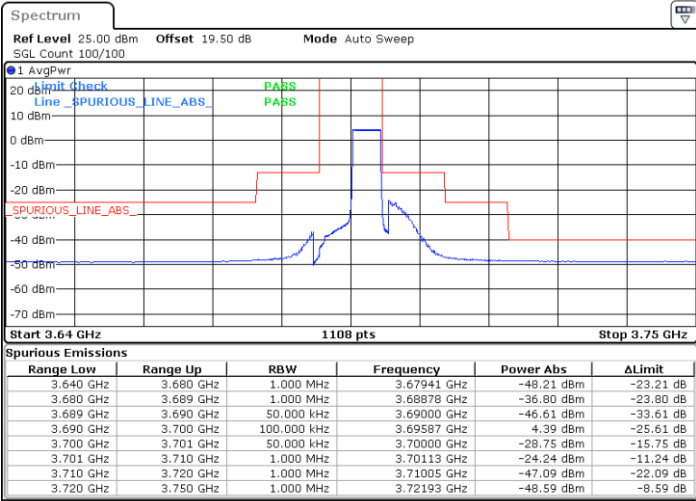

Date: 26.FEB.2024 11:52:28

Date: 26.FEB.2024 11:55:57

Middle Channel / FullRB

N/A

Date: 26.FEB.2024 11:59:27

LTE Band 48 / 5MHz

16QAM

Highest Channel / 1RB0

Highest Channel / 1RBmax

Date: 26.FEB.2024 12:18:42

Date: 26.FEB.2024 12:15:12

Highest Channel / FullRB

N/A

Date: 26.FEB.2024 12:11:42

LTE Band 48 / 5MHz

64QAM

Lowest Channel / 1RB0

Lowest Channel / 1RBmax

Date: 26.FEB.2024 11:42:45

Date: 26.FEB.2024 11:36:55

Lowest Channel / FullIRB

N/A

Date: 26.FEB.2024 11:35:45

LTE Band 48 / 5MHz