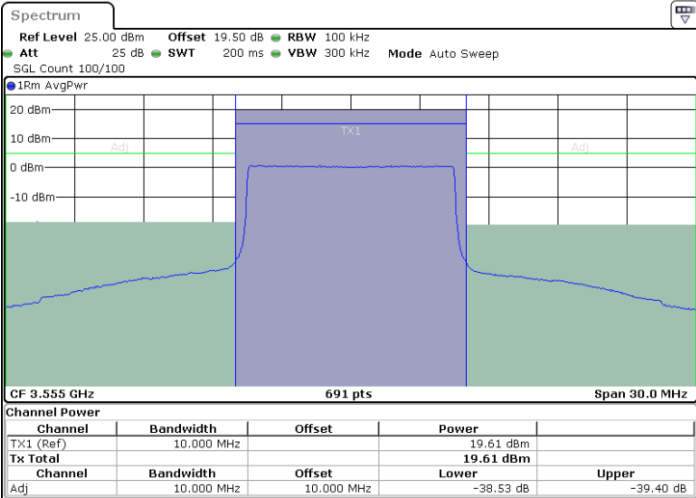

LTE Band 48 / 5MHz

64QAM

Highest Channel / 1RB0

Highest Channel / 1RBmax

Date: 26.FEB.2024 19:05:45

Date: 26.FEB.2024 19:06:46

Highest Channel / FullRB

N/A

Date: 26.FEB.2024 19:56:22

LTE Band 48 / 10MHz

64QAM

Lowest Channel / 1RB0

Lowest Channel / 1RBmax

Date: 26.FEB.2024 12:28:08

Date: 26.FEB.2024 12:24:21

Lowest Channel / FullIRB

N/A

Date: 26.FEB.2024 12:23:36

LTE Band 48 / 10MHz

64QAM

Middle Channel / 1RB0

Date: 26.FEB.2024 12:39:56

Middle Channel / 1RBmax

Date: 26.FEB.2024 12:43:40

Middle Channel / FullIRB

Date: 26.FEB.2024 12:44:25

N/A

LTE Band 48 / 10MHz

64QAM

Highest Channel / 1RB0

Highest Channel / 1RBmax

Date: 26.FEB.2024 13:05:10