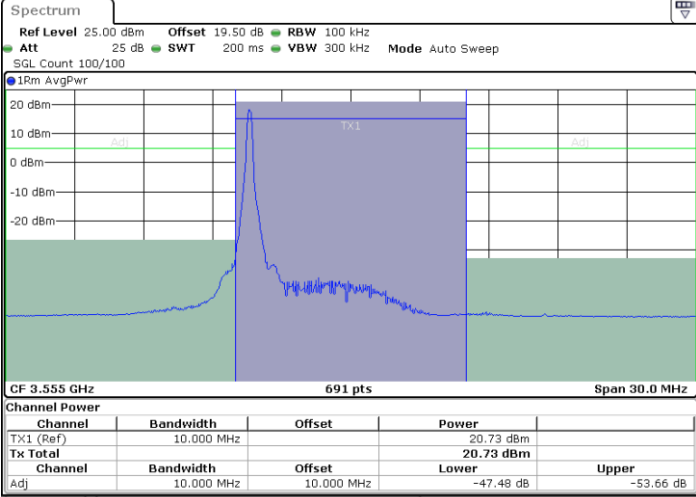

Date: 26.FEB.2024 19:56:22

LTE Band 48 / 10MHz

64QAM

Lowest Channel / 1RB0

Lowest Channel / 1RBmax

Date: 26.FEB.2024 12:28:08

Date: 26.FEB.2024 12:24:21

Lowest Channel / FullIRB