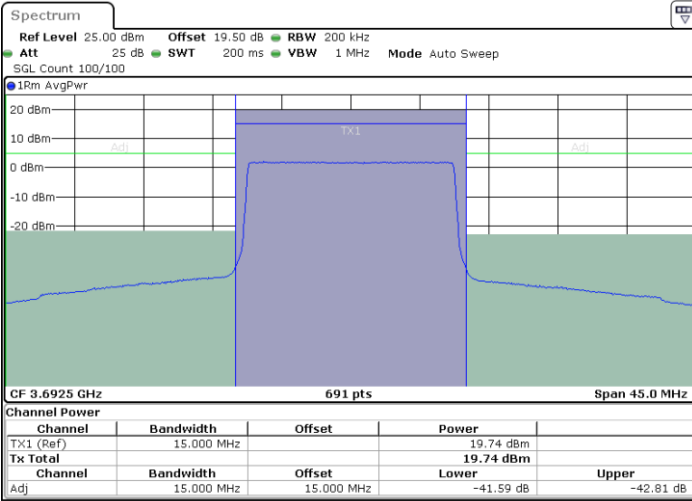

Middle Channel / 1RBmax

Date: 26.FEB.2024 13:35:57

Date: 26.FEB.2024 13:39:41

Middle Channel / FullIRB

N/A

Date: 26.FEB.2024 13:40:26

LTE Band 48 / 15MHz

64QAM

Highest Channel / 1RB0

Highest Channel / 1RBmax

Date: 26.FEB.2024 14:04:52

Date: 26.FEB.2024 14:01:01

Highest Channel / FullRB

N/A

Date: 26.FEB.2024 14:00:15

LTE Band 48 / 20MHz