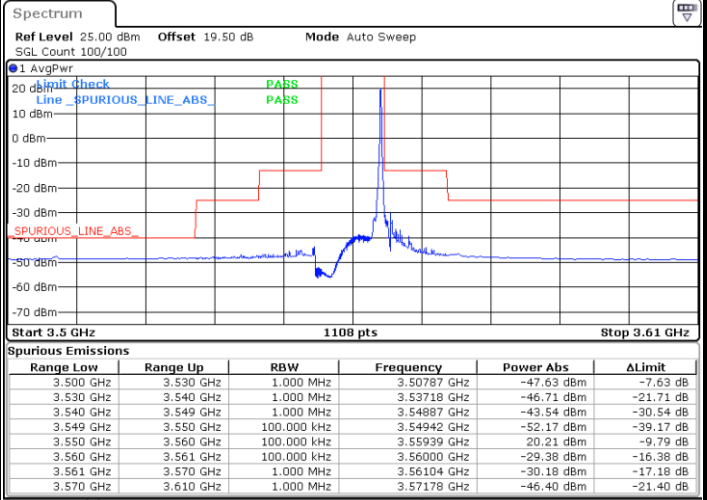

LTE Band 48 / 5MHz

64QAM

Highest Channel / 1RB0

Highest Channel / 1RBmax

Date: 26.FEB.2024 12:19:52

Date: 26.FEB.2024 12:14:02

Highest Channel / FullRB

N/A

Date: 26.FEB.2024 12:12:52

LTE Band 48 / 10MHz

QPSK

Lowest Channel / 1RB0

Lowest Channel / 1RBmax

Date: 26.FEB.2024 12:31:26

Date: 26.FEB.2024 12:32:36

Lowest Channel / FullIRB

N/A

Date: 26.FEB.2024 12:38:26

LTE Band 48 / 10MHz

QPSK

Middle Channel / 1RB0

Middle Channel / 1RBmax

Date: 26.FEB.2024 12:53:53

Date: 26.FEB.2024 12:52:43