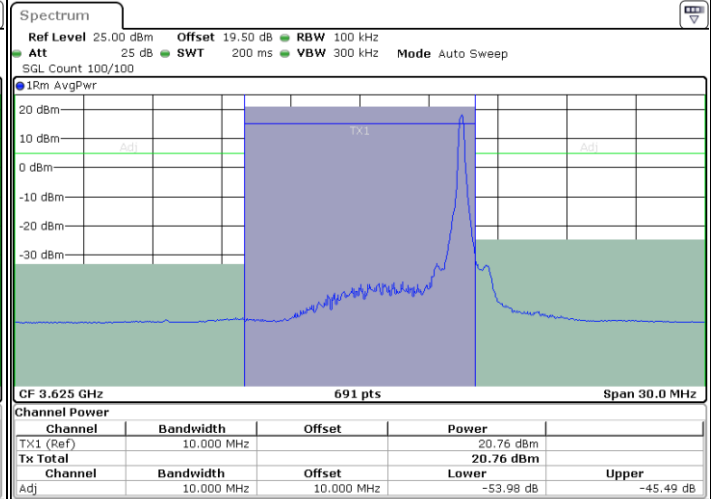

Date: 26.FEB.2024 19:56:22

LTE Band 48 / 10MHz

64QAM

Lowest Channel / 1RB0

Lowest Channel / 1RBmax

Date: 26.FEB.2024 12:28:08

Date: 26.FEB.2024 12:24:21

Lowest Channel / FullIRB

N/A

Date: 26.FEB.2024 12:23:36

LTE Band 48 / 10MHz

64QAM

Middle Channel / 1RB0

Date: 26.FEB.2024 12:39:56

Middle Channel / 1RBmax

Date: 26.FEB.2024 12:43:40

Middle Channel / FullIRB

Date: 26.FEB.2024 12:44:25

N/A

LTE Band 48 / 10MHz

64QAM

Highest Channel / 1RB0

Highest Channel / 1RBmax

Date: 26.FEB.2024 13:05:10