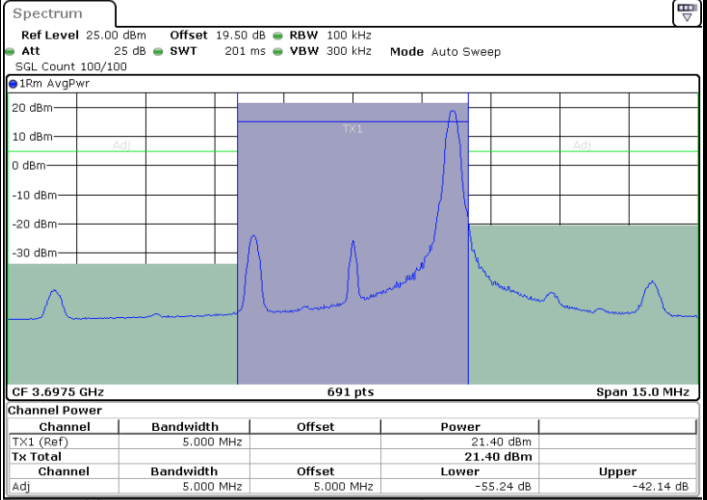

Date: 26.FEB.2024 19:07:56