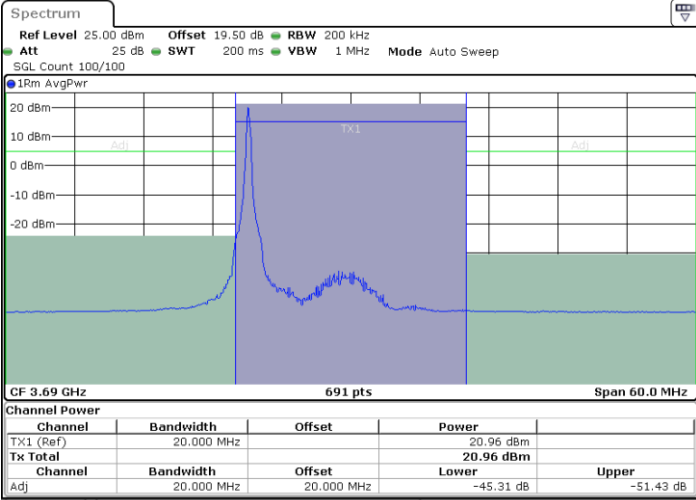

Date: 26.FEB.2024 14:41:47

LTE Band 48 / 20MHz

64QAM

Highest Channel / 1RB0

Highest Channel / 1RBmax

Date: 26.FEB.2024 15:04:21

Date: 26.FEB.2024 15:03:36

Highest Channel / FullRB

N/A

Date: 26.FEB.2024 14:59:53

Conducted Band Edge

LTE Band 48 / 5MHz

QPSK

Lowest Channel / 1RB0

Lowest Channel / 1RBmax

Range Low	Range Up	RBW	Frequency	Power Abs	ΔLimit
3.500 GHz	3.530 GHz	1.000 MHz	3.52807 GHz	-47.89 dBm	-7.89 dB
3.530 GHz	3.540 GHz	1.000 MHz	3.53906 GHz	-45.14 dBm	-20.14 dB
3.540 GHz	3.549 GHz	1.000 MHz	3.54869 GHz	-31.82 dBm	-18.82 dB
3.549 GHz	3.550 GHz	50.000 kHz	3.55000 GHz	-22.59 dBm	-9.59 dB
3.550 GHz	3.560 GHz	100.000 kHz	3.55039 GHz	20.20 dBm	-9.80 dB
3.560 GHz	3.561 GHz	50.000 kHz	3.56024 GHz	-59.37 dBm	-46.37 dB
3.561 GHz	3.570 GHz	1.000 MHz	3.56247 GHz	-45.36 dBm	-32.36 dB
3.570 GHz	3.610 GHz	1.000 MHz	3.57059 GHz	-47.93 dBm	-22.93 dB