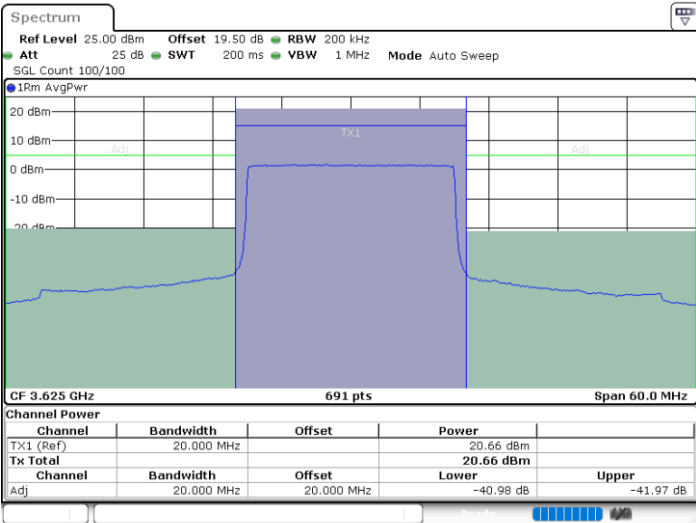

LTE Band 48 / 20MHz

QPSK

Middle Channel / 1RB0

Middle Channel / 1RBmax

Date: 26.FEB.2024 14:35:54

Date: 26.FEB.2024 14:39:34

Middle Channel / FullIRB

N/A

Date: 26.FEB.2024 14:40:18

LTE Band 48 / 20MHz

QPSK

Highest Channel / 1RB0

Date: 26.FEB.2024 15:05:50

Highest Channel / 1RBmax

Date: 26.FEB.2024 15:02:07

Highest Channel / FullRB