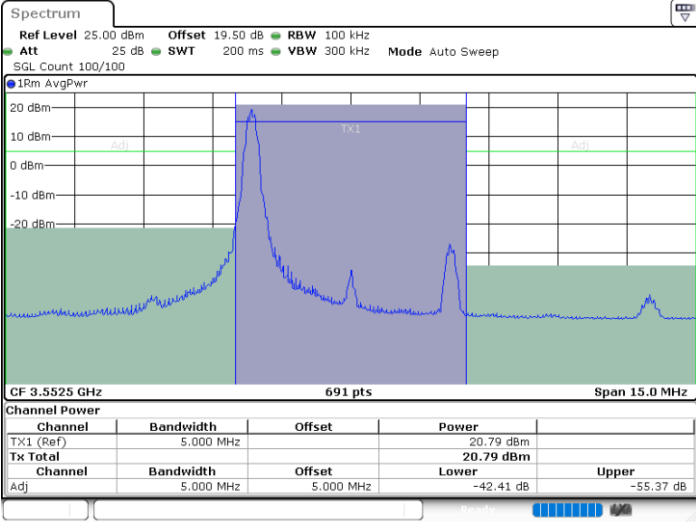

Date: 26.FEB.2024 15:01:23

N/A

LTE Band 48 / 5MHz

16QAM

Lowest Channel / 1RB0

Lowest Channel / 1RBmax

Date: 26.FEB.2024 11:29:15

Date: 26.FEB.2024 11:31:30