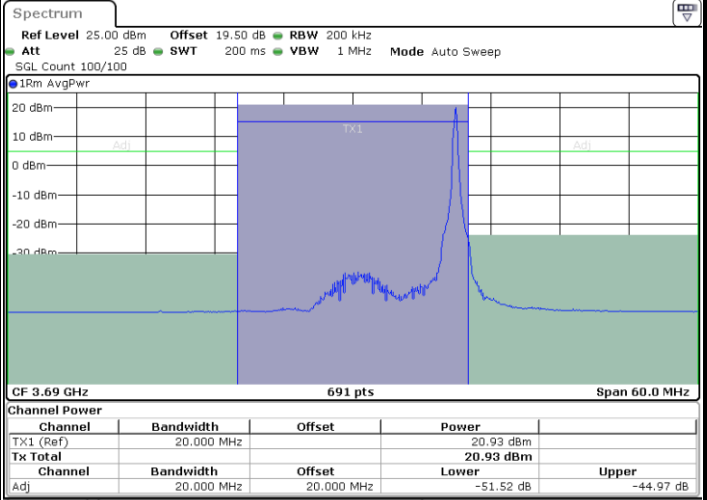

Date: 26.FEB.2024 14:41:47

LTE Band 48 / 20MHz

64QAM

Highest Channel / 1RB0

Highest Channel / 1RBmax

Date: 26.FEB.2024 15:04:21

Date: 26.FEB.2024 15:03:36

Highest Channel / FullRB

N/A

Date: 26.FEB.2024 14:59:53

Conducted Band Edge

LTE Band 48 / 5MHz

QPSK

Lowest Channel / 1RB0

Lowest Channel / 1RBmax

Range Low	Range Up	RBW	Frequency	Power Abs	ΔLimit
3.500 GHz	3.530 GHz	1.000 MHz	3.52807 GHz	-47.89 dBm	-7.89 dB
3.530 GHz	3.540 GHz	1.000 MHz	3.53906 GHz	-45.14 dBm	-20.14 dB
3.540 GHz	3.549 GHz	1.000 MHz	3.54869 GHz	-31.82 dBm	-18.82 dB
3.549 GHz	3.550 GHz	50.000 kHz	3.55000 GHz	-22.59 dBm	-9.59 dB
3.550 GHz	3.560 GHz	100.000 kHz	3.55039 GHz	20.20 dBm	-9.80 dB
3.560 GHz	3.561 GHz	50.000 kHz	3.56024 GHz	-59.37 dBm	-46.37 dB
3.561 GHz	3.570 GHz	1.000 MHz	3.56247 GHz	-45.36 dBm	-32.36 dB
3.570 GHz	3.610 GHz	1.000 MHz	3.57059 GHz	-47.93 dBm	-22.93 dB