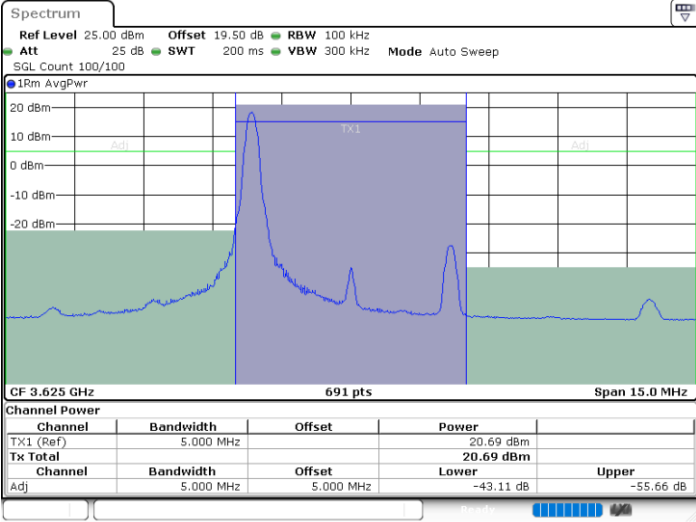

LTE Band 48 / 5MHz

64QAM

Middle Channel / 1RB0

Middle Channel / 1RBmax

Date: 26.FEB.2024 11:47:56