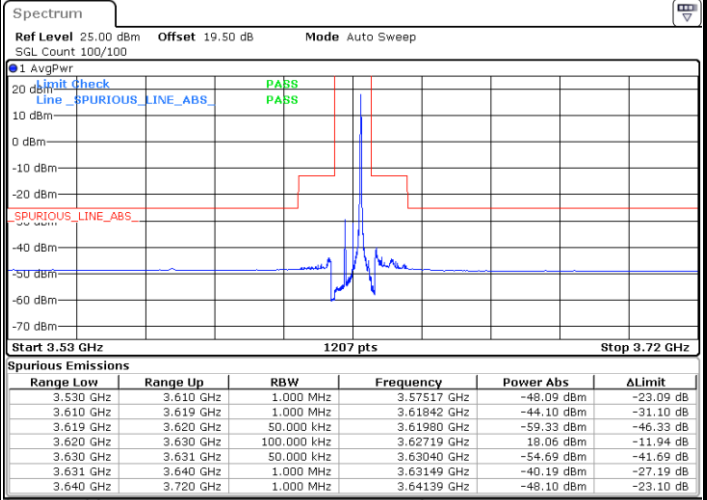

Date: 26.FEB.2024 11:57:07