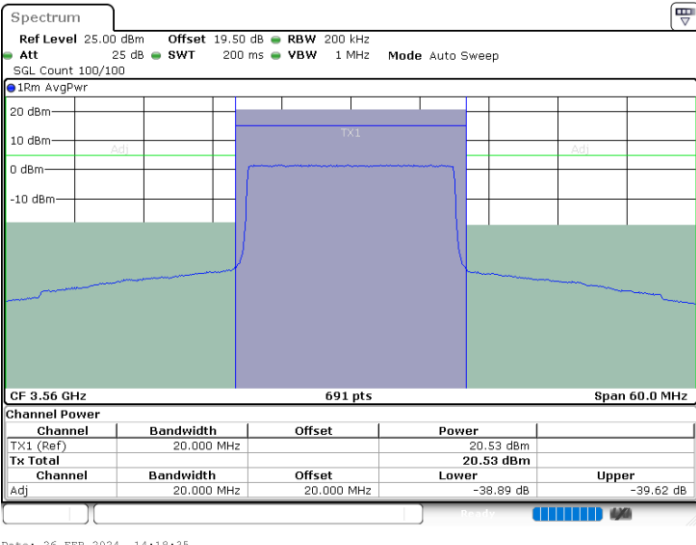

Lowest Channel / FullIRB

N/A

Date: 26.FEB.2024 14:18:35