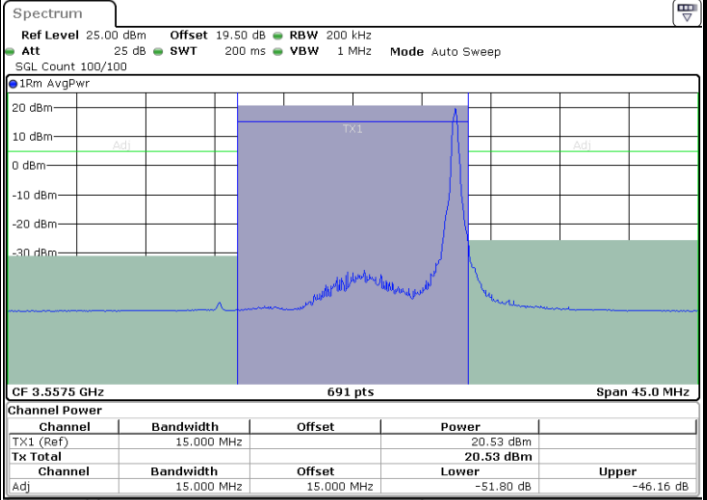

LTE Band 48 / 15MHz

16QAM

Lowest Channel / 1RB0

Lowest Channel / 1RBmax

Date: 26.FEB.2024 13:23:01

Date: 26.FEB.2024 13:20:45

Lowest Channel / FullIRB

N/A

Date: 26.FEB.2024 13:18:28

LTE Band 48 / 15MHz

16QAM

Middle Channel / 1RB0

Middle Channel / 1RBmax

Date: 26.FEB.2024 13:36:42

Date: 26.FEB.2024 13:38:56

Middle Channel / FullIRB