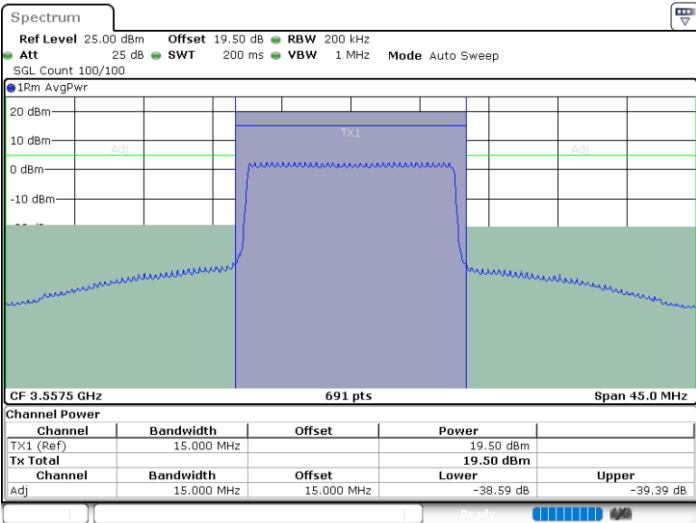

Middle Channel / FullIRB

Date: 26.FEB.2024 12:44:25

N/A

LTE Band 48 / 10MHz

64QAM

Highest Channel / 1RB0

Highest Channel / 1RBmax

Date: 26.FEB.2024 13:05:10

Date: 26.FEB.2024 13:01:20

Highest Channel / FullRB

N/A

Date: 26.FEB.2024 13:00:34

LTE Band 48 / 15MHz

64QAM

Lowest Channel / 1RB0

Lowest Channel / 1RBmax

Date: 26.FEB.2024 13:23:47

Date: 26.FEB.2024 13:19:59

Lowest Channel / FullIRB

N/A

Date: 26.FEB.2024 13:19:13

LTE Band 48 / 15MHz

64QAM

Middle Channel / 1RB0