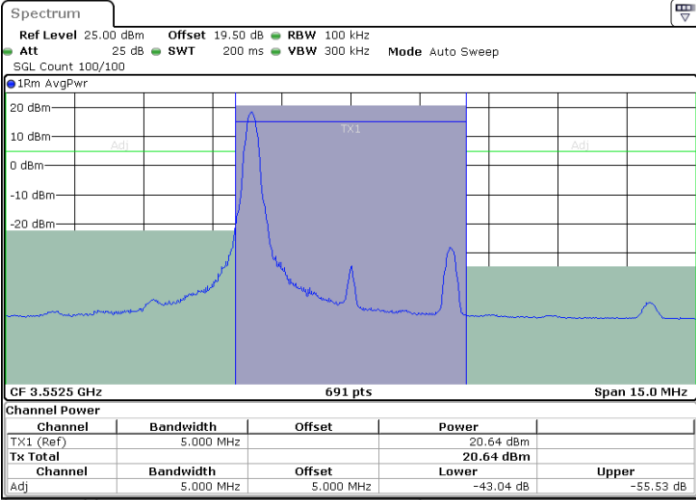

Highest Channel / 1RBmax

Date: 26.FEB.2024 15:05:06

Date: 26.FEB.2024 15:02:52

Highest Channel / FullRB

N/A

Date: 26.FEB.2024 15:00:38

LTE Band 48 / 5MHz

64QAM

Lowest Channel / 1RB0

Lowest Channel / 1RBmax

Date: 26.FEB.2024 11:28:30

Date: 26.FEB.2024 11:32:15

Lowest Channel / FullIRB

N/A

Date: 26.FEB.2024 11:27:45

LTE Band 48 / 5MHz