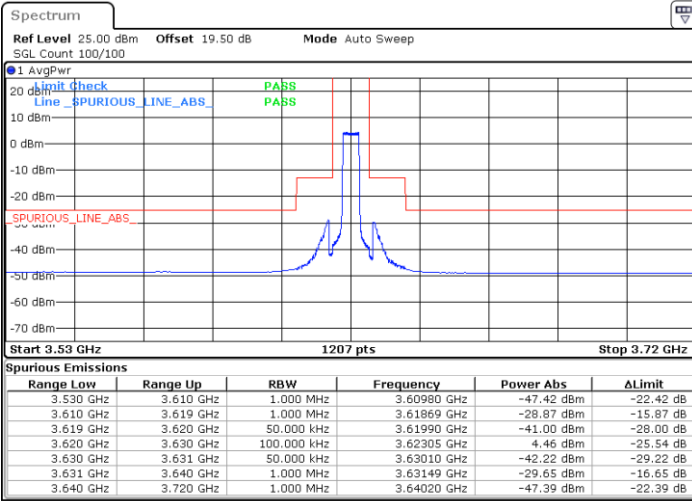

Date: 26.FEB.2024 11:40:25

Date: 26.FEB.2024 11:39:15

Lowest Channel / FullIRB

N/A

Range Low	Range Up	RBW	Frequency	Power Abs	ΔLimit
3.500 GHz	3.530 GHz	1.000 MHz	3.52985 GHz	-48.22 dBm	-8.22 dB
3.530 GHz	3.540 GHz	1.000 MHz	3.53975 GHz	-45.74 dBm	-20.74 dB
3.540 GHz	3.549 GHz	1.000 MHz	3.54896 GHz	-24.12 dBm	-11.12 dB
3.549 GHz	3.550 GHz	50.000 kHz	3.55000 GHz	-28.61 dBm	-15.61 dB
3.550 GHz	3.560 GHz	100.000 kHz	3.55054 GHz	4.11 dBm	-25.89 dB
3.560 GHz	3.561 GHz	50.000 kHz	3.56001 GHz	-47.49 dBm	-34.49 dB
3.561 GHz	3.570 GHz	1.000 MHz	3.56104 GHz	-37.49 dBm	-24.49 dB
3.570 GHz	3.610 GHz	1.000 MHz	3.57020 GHz	-47.87 dBm	-22.87 dB

Date: 26.FEB.2024 11:33:25

LTE Band 48 / 5MHz

QPSK

Middle Channel / 1RB0

Middle Channel / 1RBmax

Date: 26.FEB.2024 11:53:38

Date: 26.FEB.2024 11:54:47

Middle Channel / FullIRB

N/A

Date: 26.FEB.2024 12:00:36

LTE Band 48 / 5MHz

QPSK

Highest Channel / 1RB0

Highest Channel / 1RBmax

Date: 26.FEB.2024 12:17:32

Date: 26.FEB.2024 12:16:22