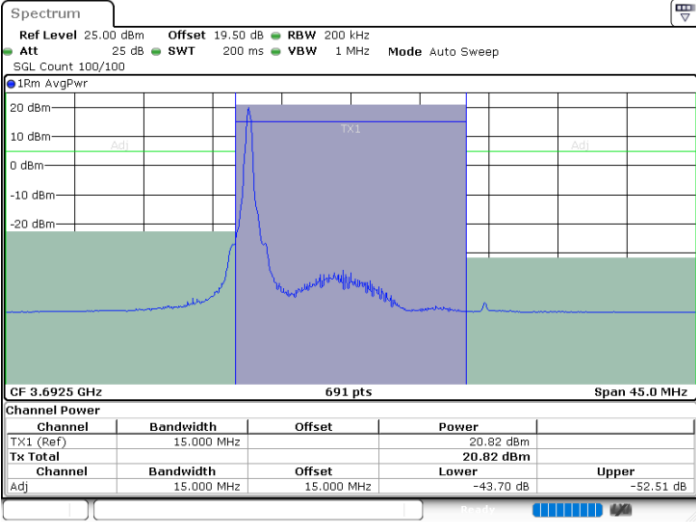

N/A

Date: 26.FEB.2024 13:41:11

LTE Band 48 / 15MHz

16QAM

Highest Channel / 1RB0

Highest Channel / 1RBmax

Date: 26.FEB.2024 14:04:06

Date: 26.FEB.2024 14:01:48

Highest Channel / FullRB

N/A

Date: 26.FEB.2024 13:59:29

LTE Band 48 / 20MHz

16QAM

Lowest Channel / 1RB0

Lowest Channel / 1RBmax

Date: 26.FEB.2024 14:23:04