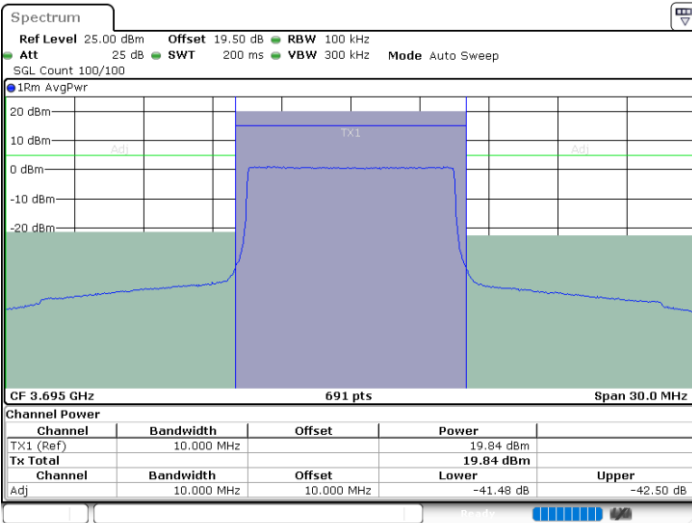

Middle Channel / FullIRB

Date: 26.FEB.2024 12:44:25

N/A

LTE Band 48 / 10MHz

64QAM

Highest Channel / 1RB0

Highest Channel / 1RBmax

Date: 26.FEB.2024 13:05:10

Date: 26.FEB.2024 13:01:20

Highest Channel / FullRB

N/A

Date: 26.FEB.2024 13:00:34

LTE Band 48 / 15MHz

64QAM

Lowest Channel / 1RB0

Lowest Channel / 1RBmax