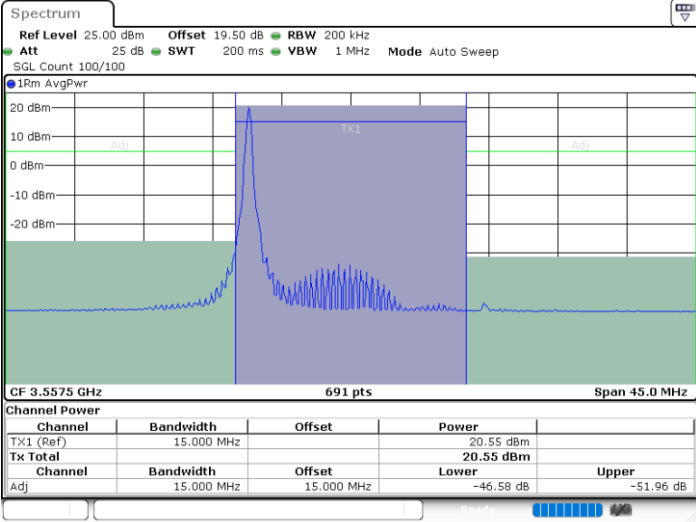

Middle Channel / FullIRB

Date: 26.FEB.2024 12:44:25

N/A

LTE Band 48 / 10MHz

64QAM

Highest Channel / 1RB0

Highest Channel / 1RBmax

Date: 26.FEB.2024 13:05:10

Date: 26.FEB.2024 13:01:20

Highest Channel / FullRB

N/A

Date: 26.FEB.2024 13:00:34

LTE Band 48 / 15MHz

64QAM

Lowest Channel / 1RB0

Lowest Channel / 1RBmax