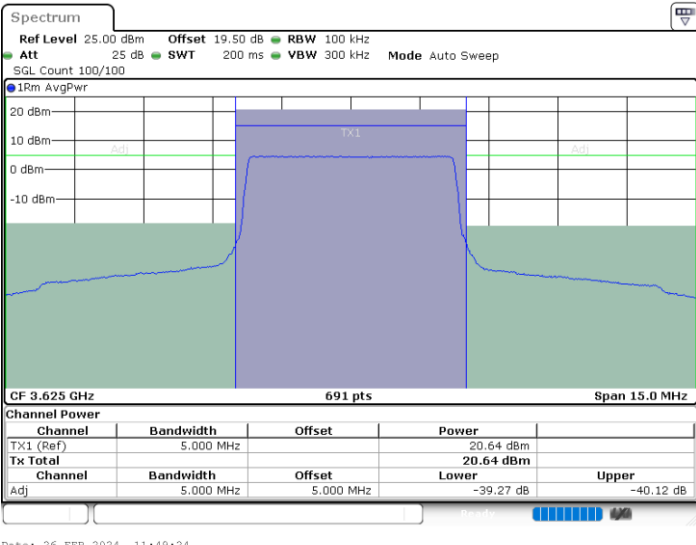

Middle Channel / FullIRB

N/A

Date: 26.FEB.2024 11:49:24