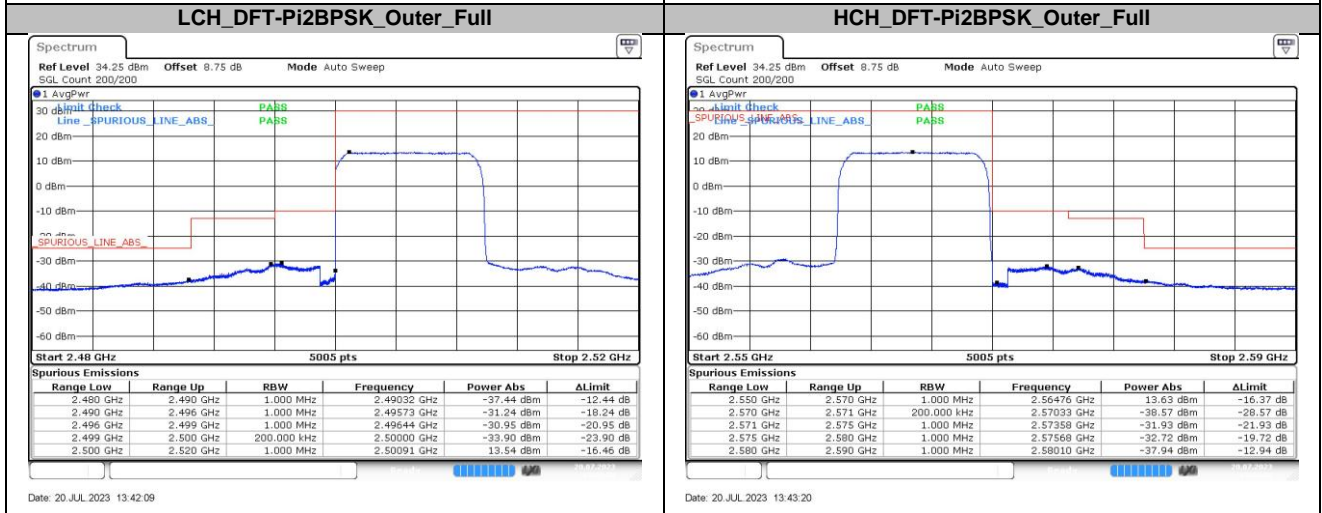

5.1.2. Bandwidth:10MHz