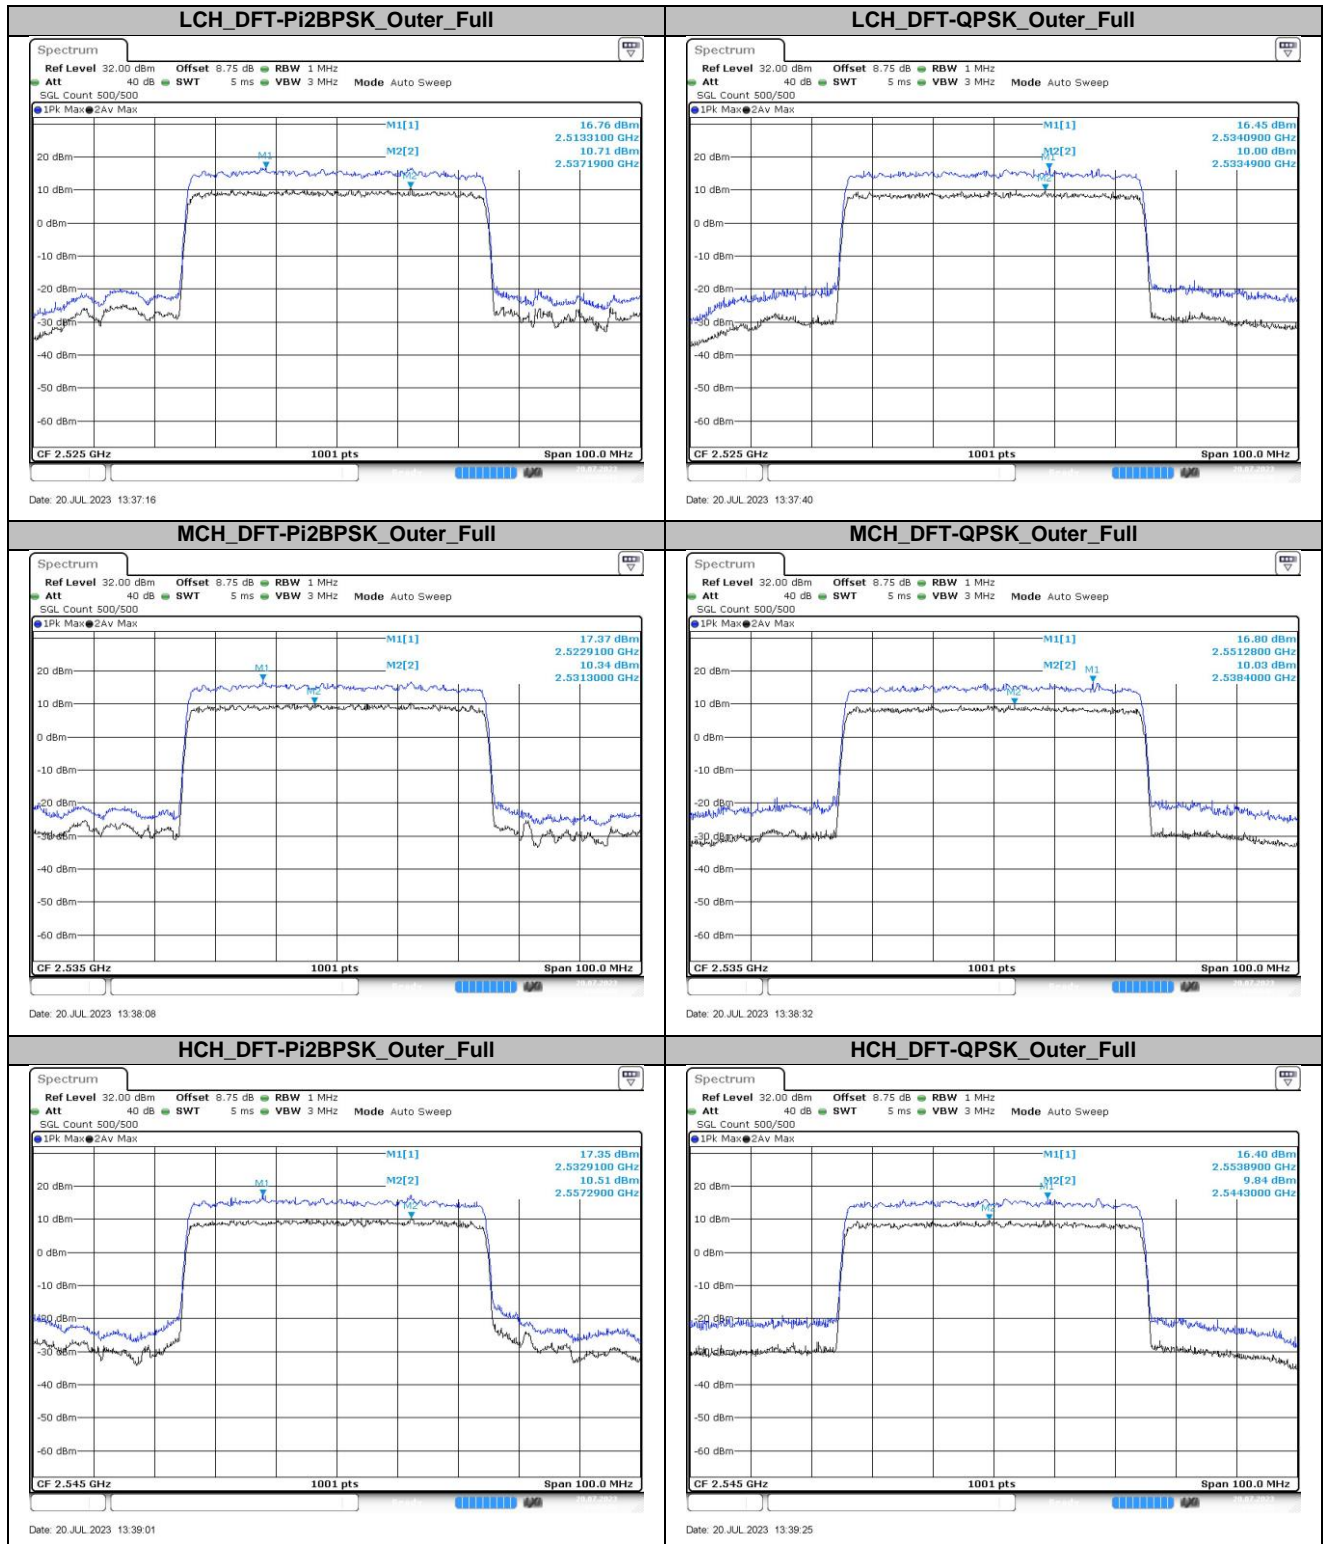

2. Peak-to-Average Ratio

2.1. Test Results

SCS	Bandwidth	Channel	Modulation	Result (dB)		Limit (dB)	Verdict
				DFT-Pi2BPSK	DFT-QPSK		
15KHz	50MHz	LCH	Outer_Full	6.05	6.45	13.00	Pass
15KHz	50MHz	MCH	Outer_Full	7.03	6.77	13.00	Pass
15KHz	50MHz	HCH	Outer_Full	6.84	6.56	13.00	Pass

2.2. Test Plots

2.2.1. Bandwidth:50MHz