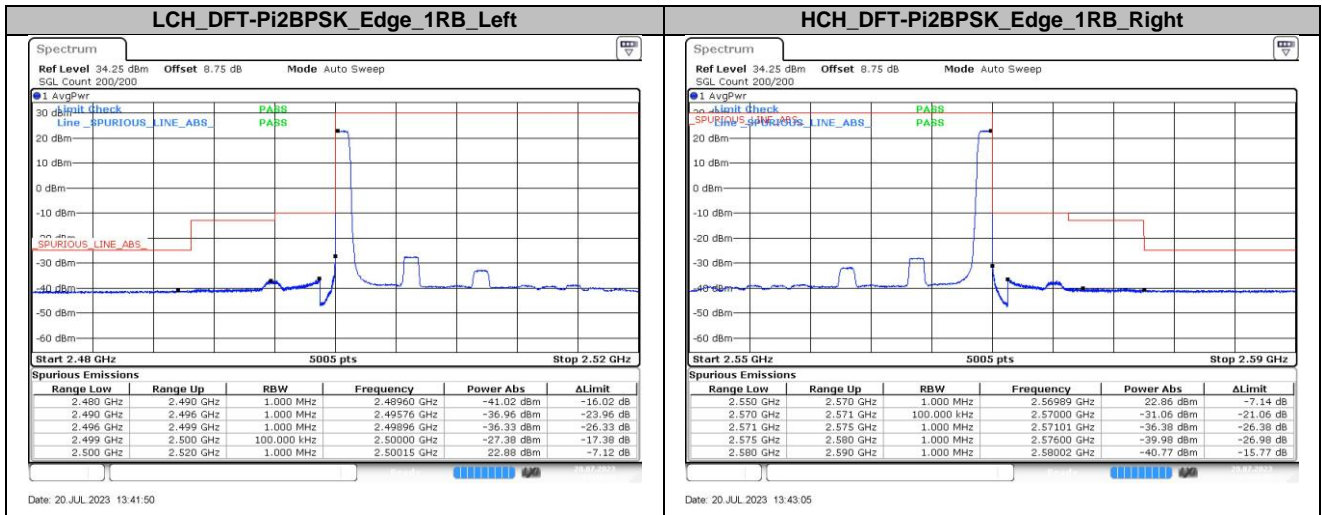

5.1.2. Bandwidth:10MHz