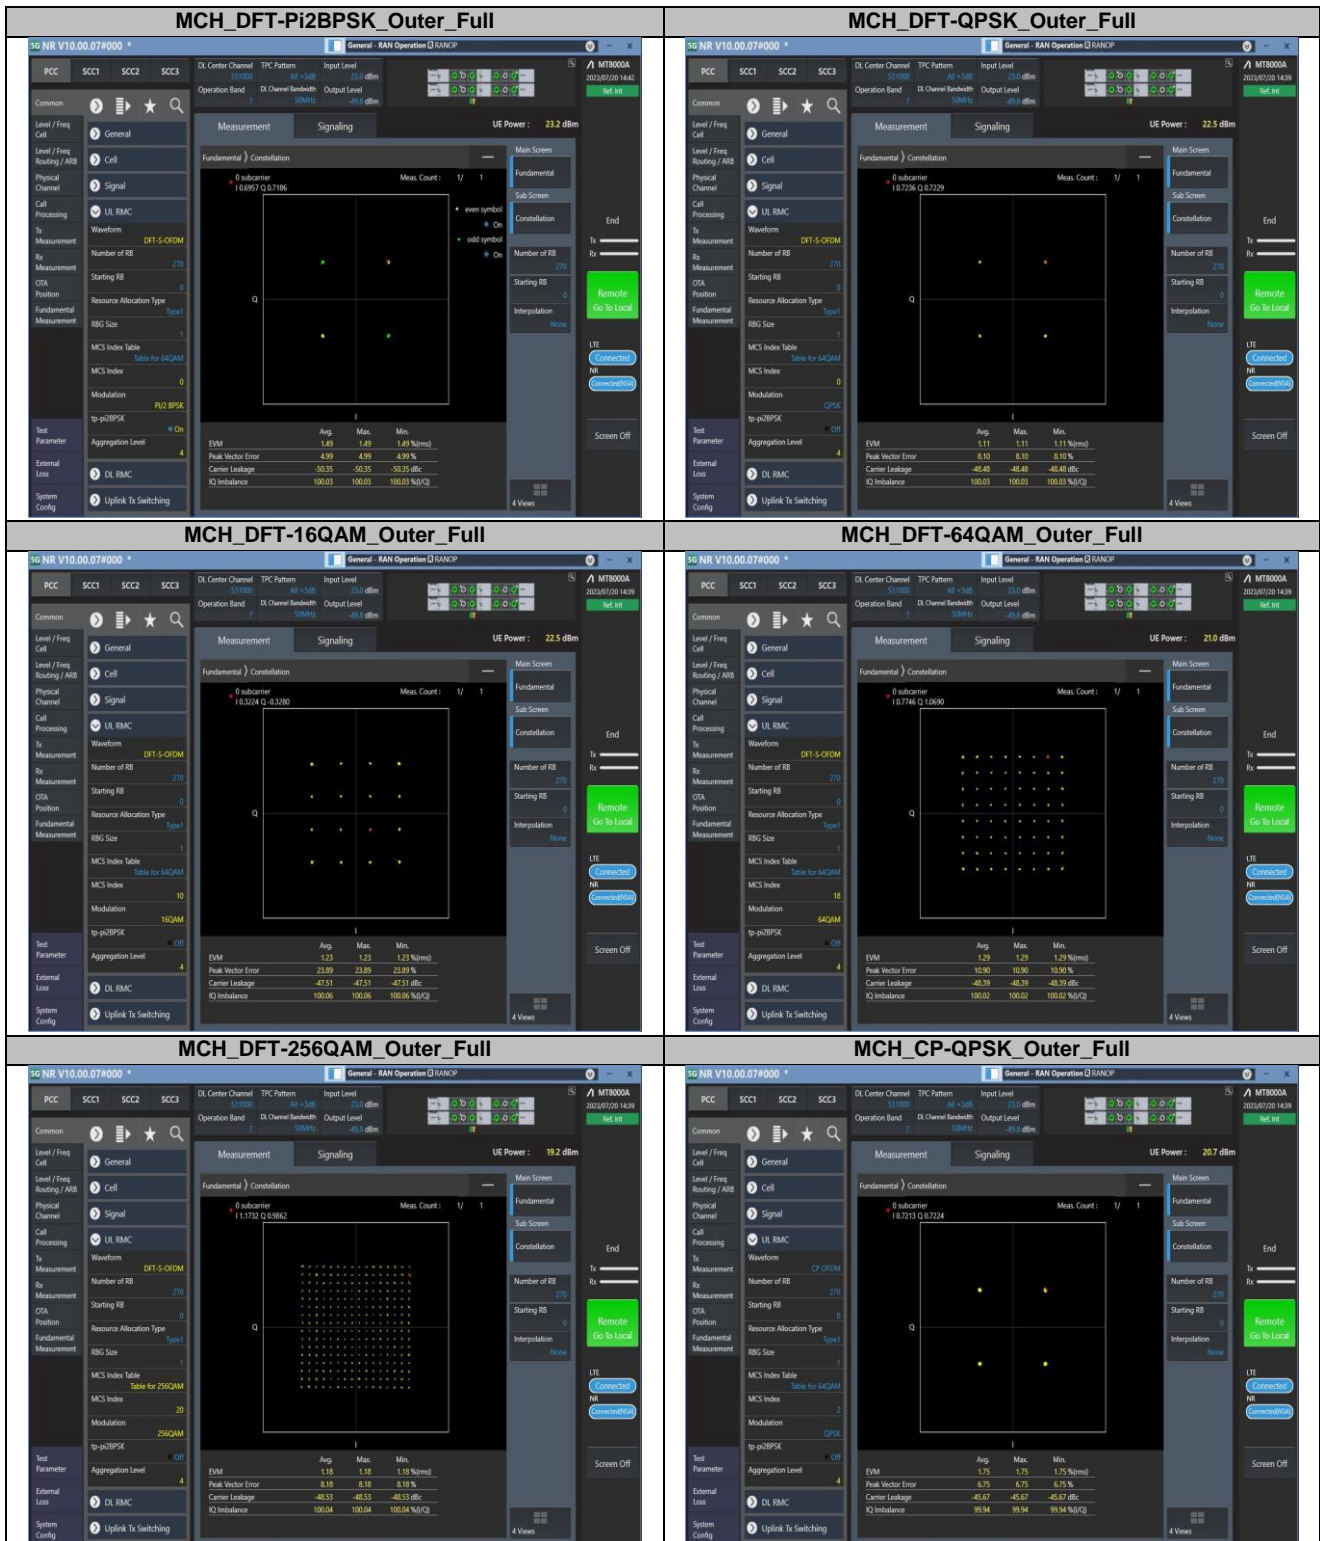

3. Modulation Characteristics

3.1. Test Plots

3.1.1. Bandwidth:50MHZ