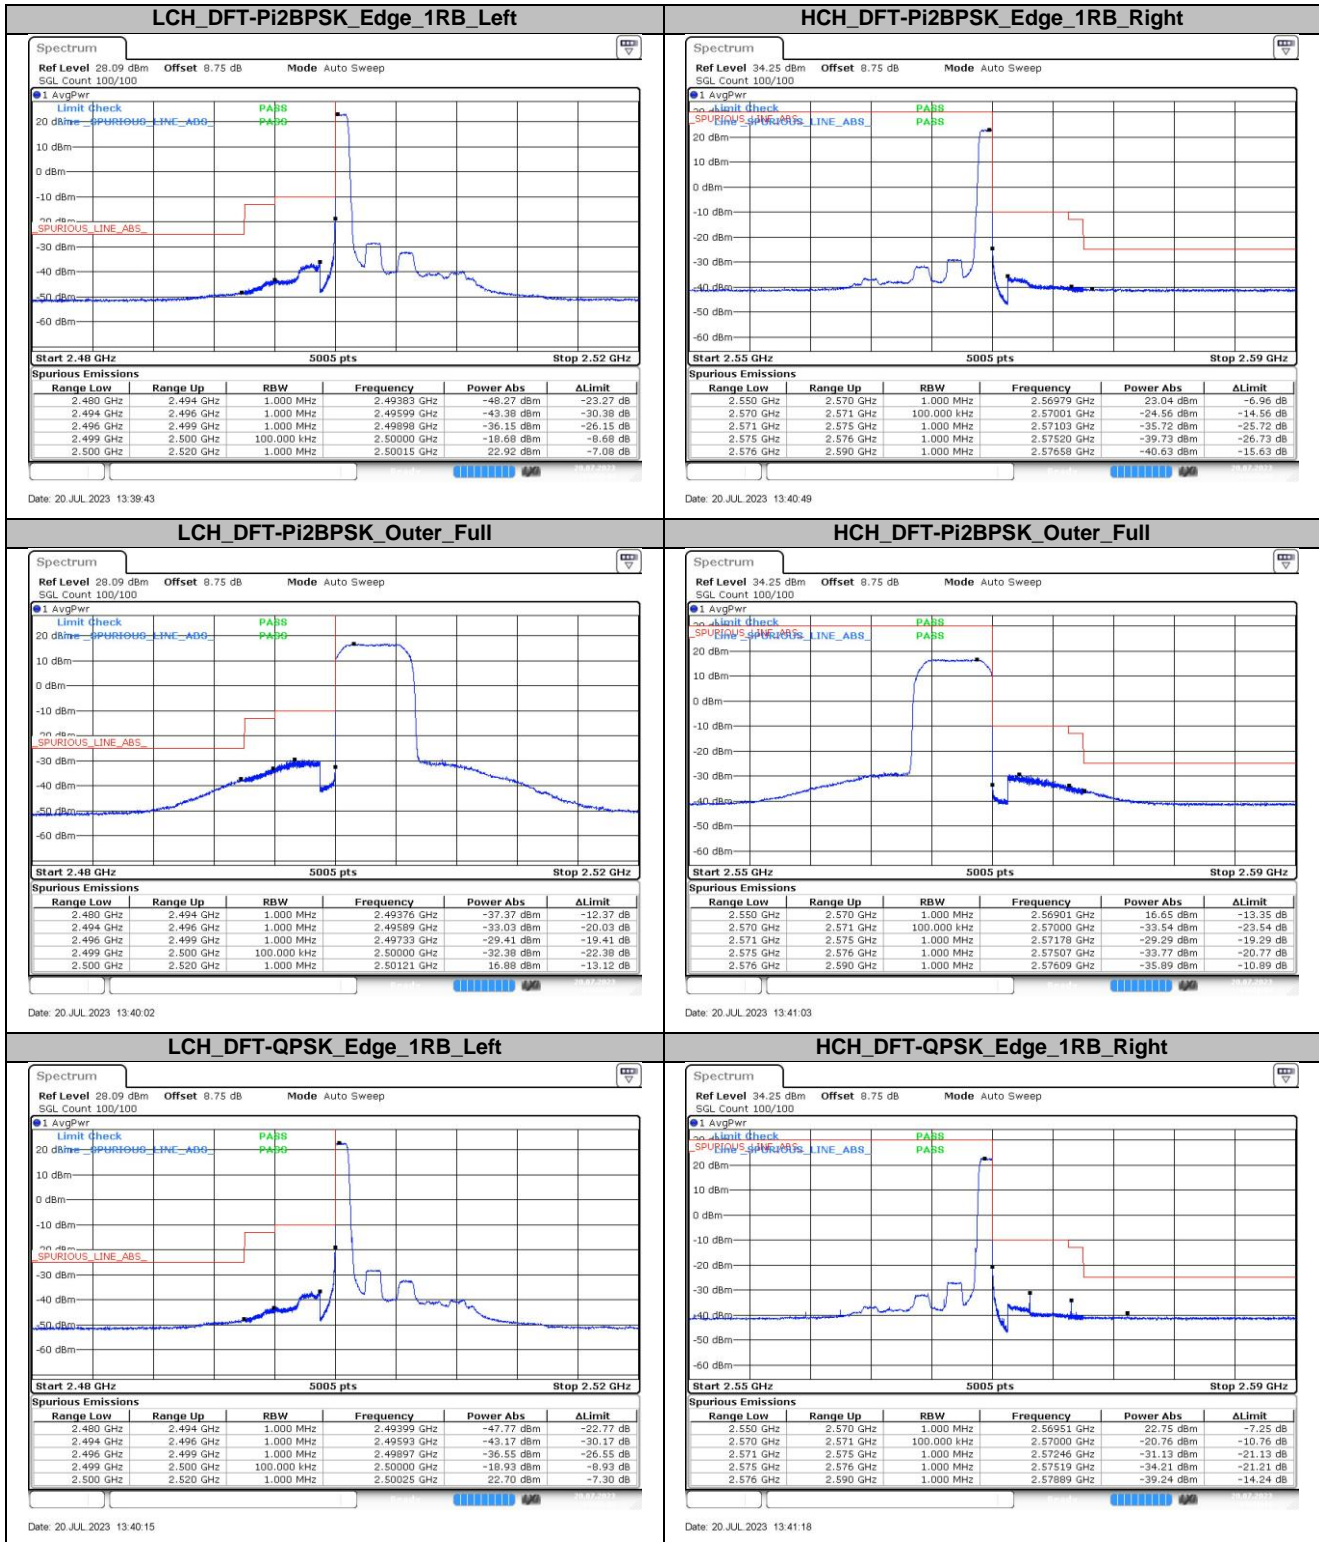

5. Conducted Band Edges

5.1. Test Plots

5.1.1. Bandwidth:5MHz