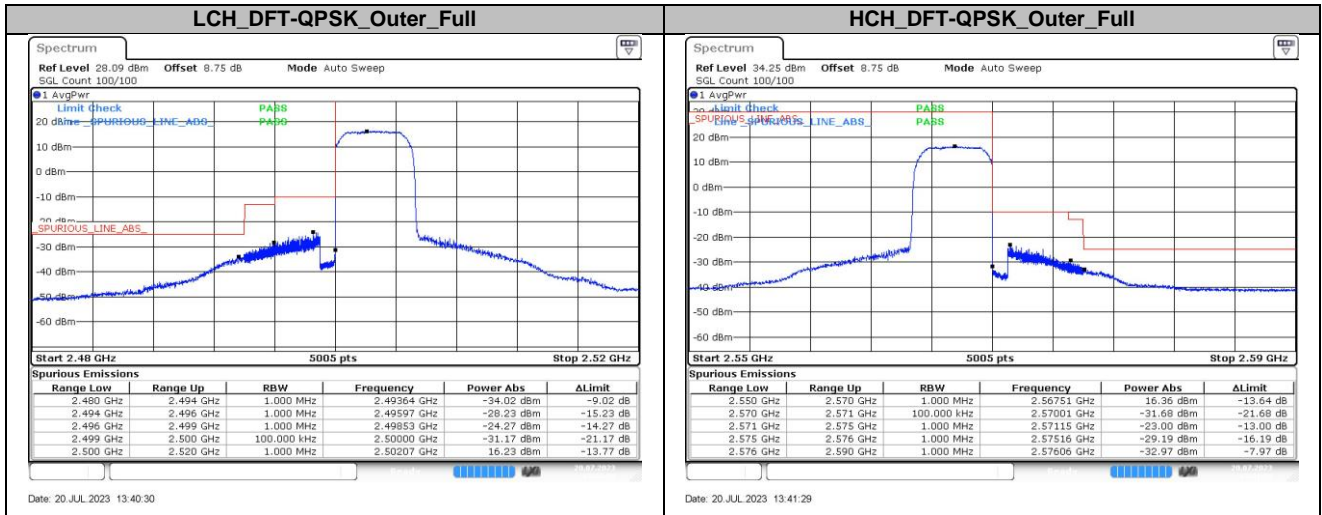

5.1.2. Bandwidth:10MHz