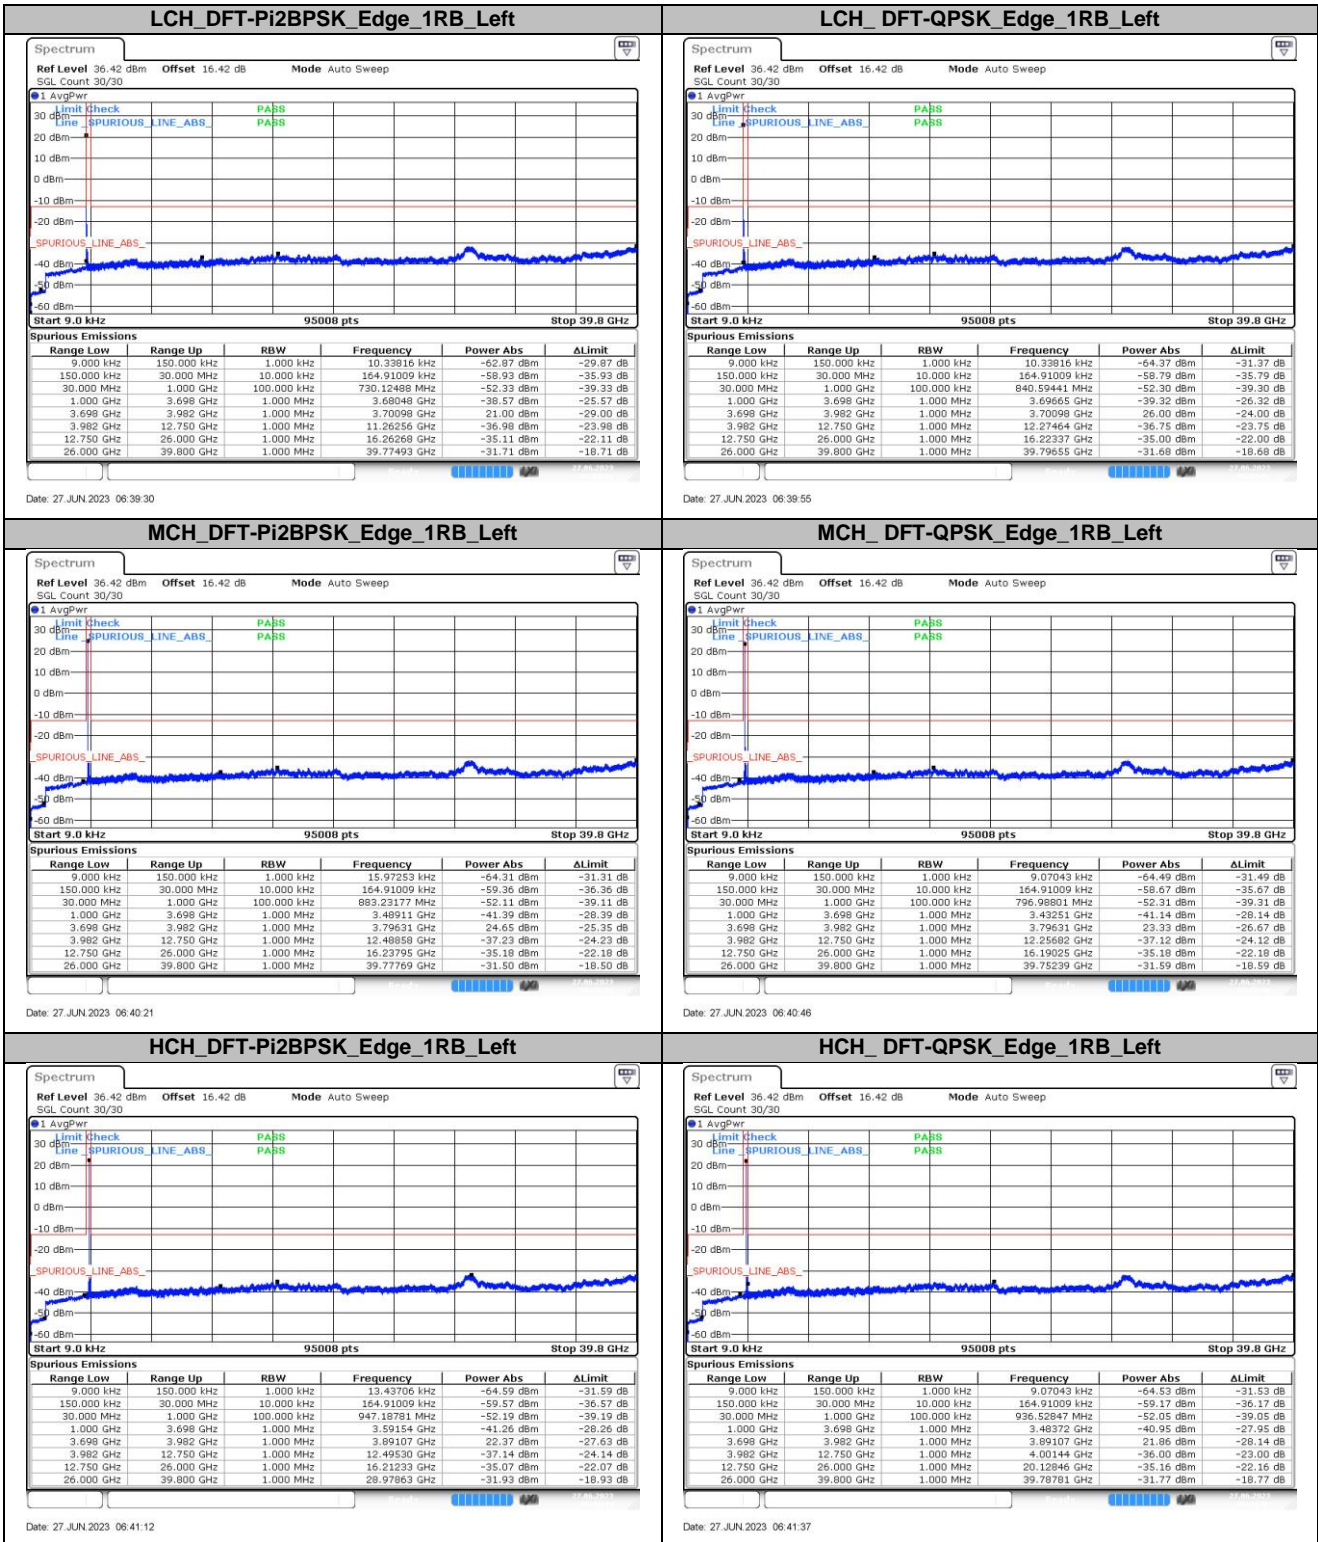

6.1.8. Bandwidth:70MHz

6.1.9. Bandwidth:80MHz

6.1.10. Bandwidth:90MHz

6.1.11. Bandwidth:100MHz

7. Frequency Stability

7.1. Test Results

7.1.1. Frequency Error Vs Voltage

SCS	Bandwidth	Channel	RB Config	Modulation	Temperature	Voltage	Deviation Result		Verdict
							(Hz)	(ppm)	
30KHz	100MHz	MCH	Outer_Full	DFT-QPSK	NT	LV	-5.70	-0.001484	Pass
30KHz	100MHz	MCH	Outer_Full	DFT-QPSK	NT	NV	-3.70	-0.000964	Pass
30KHz	100MHz	MCH	Outer_Full	DFT-QPSK	NT	HV	-8.20	-0.002135	Pass

7.1.2. Frequency Error Vs Temperature

SCS	Bandwidth	Channel	RB Config	Modulation	Temperature	Voltage	Deviation Result		Verdict
							(Hz)	(ppm)	
30KHz	100MHz	MCH	Outer_Full	DFT-QPSK	-30°C	NV	-6.20	-0.001615	Pass
30KHz	100MHz	MCH	Outer_Full	DFT-QPSK	-20°C	NV	-9.20	-0.002396	Pass
30KHz	100MHz	MCH	Outer_Full	DFT-QPSK	-10°C	NV	-7.10	-0.001849	Pass
30KHz	100MHz	MCH	Outer_Full	DFT-QPSK	0°C	NV	-7.50	-0.001953	Pass
30KHz	100MHz	MCH	Outer_Full	DFT-QPSK	10°C	NV	-6.70	-0.001745	Pass
30KHz	100MHz	MCH	Outer_Full	DFT-QPSK	20°C	NV	-6.20	-0.001615	Pass
30KHz	100MHz	MCH	Outer_Full	DFT-QPSK	30°C	NV	-4.40	-0.001146	Pass
30KHz	100MHz	MCH	Outer_Full	DFT-QPSK	40°C	NV	-5.40	-0.001406	Pass
30KHz	100MHz	MCH	Outer_Full	DFT-QPSK	50°C	NV	-5.70	-0.001484	Pass

The End

**Appendix
for
n78A
(3700-3800)**

Contents

1.	EFFECTIVE ISOTROPIC RADIATED POWER	3
1.1.	TEST RESULTS @ ANT4 (ANTENNA GAIN = -3.50DBi)	3
2.	PEAK-TO-AVERAGE RATIO	8
2.1.	TEST RESULTS	8
2.2.	TEST PLOTS.....	8
3.	MODULATION CHARACTERISTICS	9
3.1.	TEST PLOTS.....	9
4.	99% OCCUPIED BANDWIDTH & 26DB EMISSION BANDWIDTH	11
4.1.	TEST RESULTS	11
4.2.	TEST PLOTS.....	12
5.	CONDUCTED BAND EDGES	23
5.1.	TEST PLOTS.....	23
6.	CONDUCTED SPURIOUS EMISSION	38
6.1.	TEST PLOTS.....	38
7.	FREQUENCY STABILITY.....	48
7.1.	TEST RESULTS	48