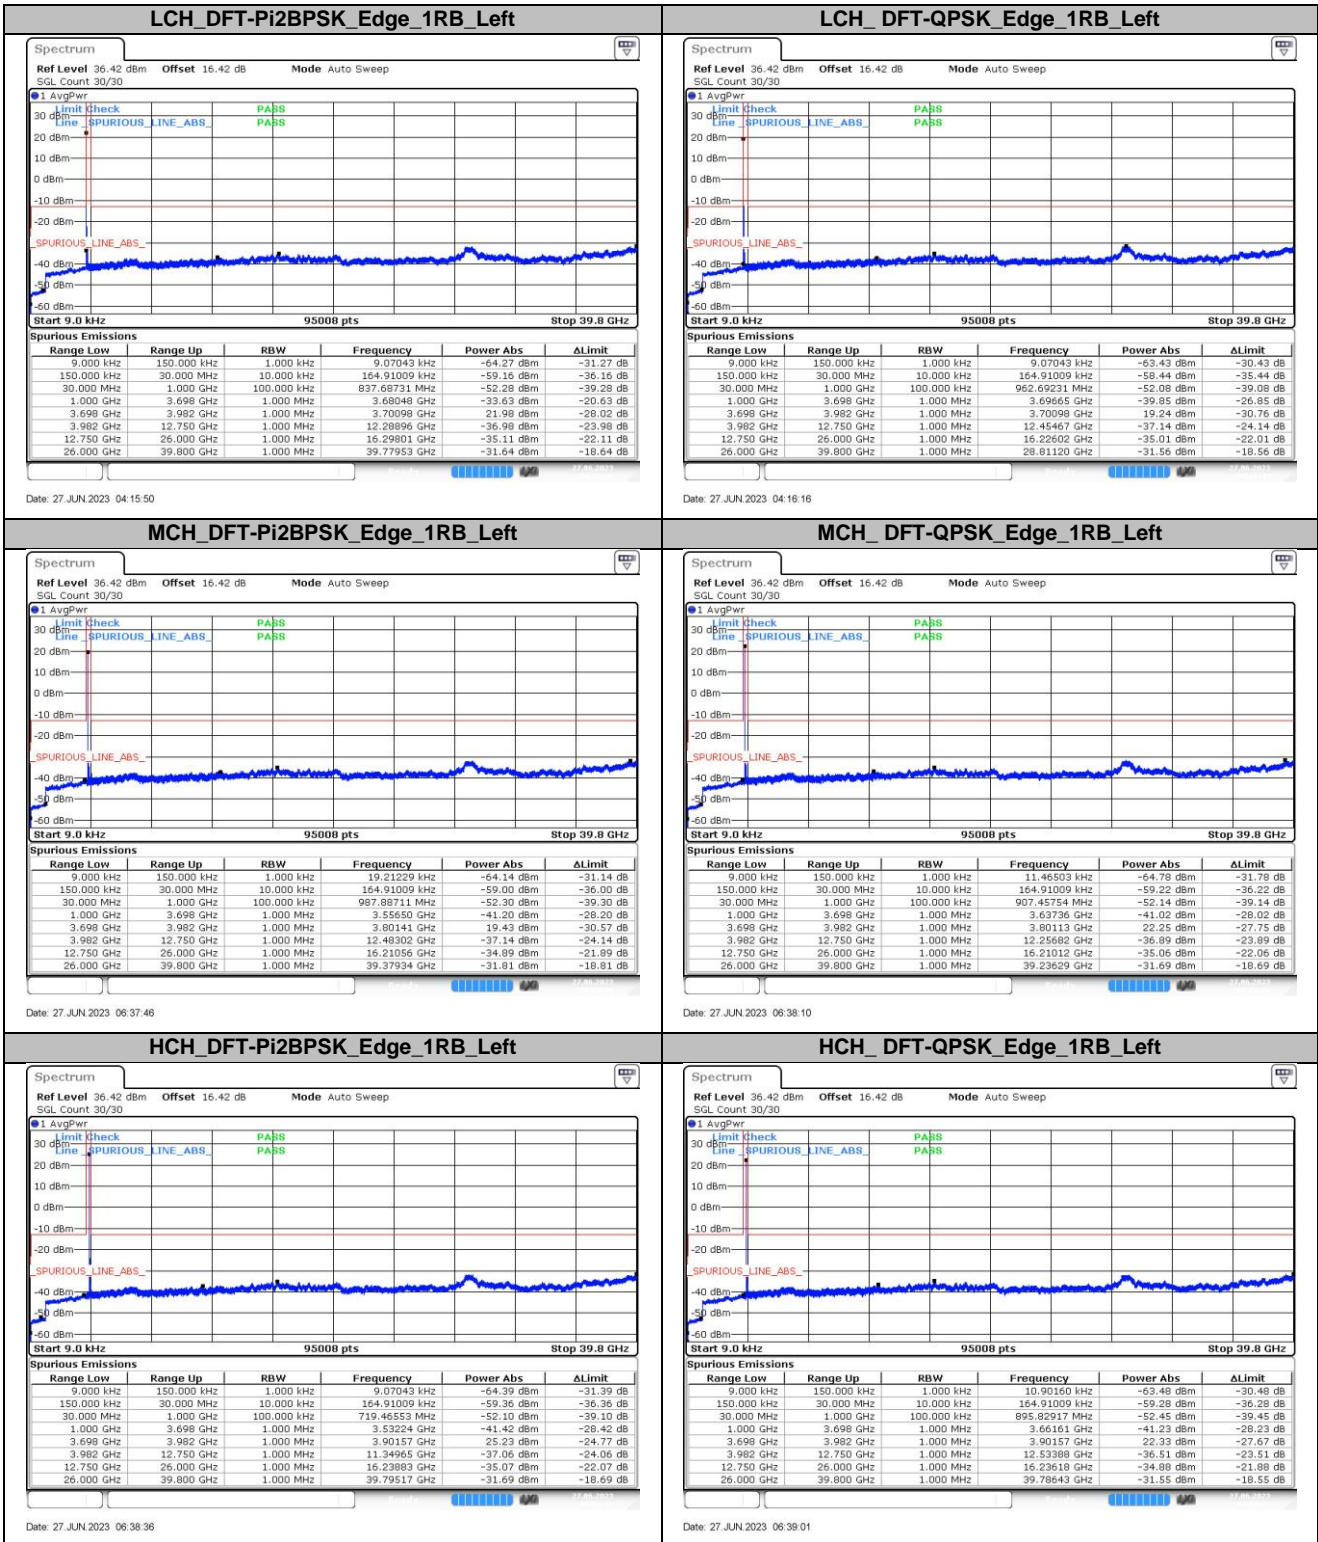

6.1.8. Bandwidth:70MHz

6.1.9. Bandwidth:80MHz

6.1.10. Bandwidth:90MHz

6.1.11. Bandwidth:100MHz

7. Frequency Stability

7.1. Test Results

7.1.1. Frequency Error Vs Voltage

SCS	Bandwidth	Channel	RB Config	Modulation	Temperature	Voltage	Deviation Result		Verdict
							(Hz)	(ppm)	
30KHz	100MHz	MCH	Outer_Full	DFT-QPSK	NT	LV	-5.70	-0.001484	Pass
30KHz	100MHz	MCH	Outer_Full	DFT-QPSK	NT	NV	-3.70	-0.000964	Pass
30KHz	100MHz	MCH	Outer_Full	DFT-QPSK	NT	HV	-8.20	-0.002135	Pass

7.1.2. Frequency Error Vs Temperature

SCS	Bandwidth	Channel	RB Config	Modulation	Temperature	Voltage	Deviation Result		Verdict
							(Hz)	(ppm)	
30KHz	100MHz	MCH	Outer_Full	DFT-QPSK	-30°C	NV	-6.20	-0.001615	Pass
30KHz	100MHz	MCH	Outer_Full	DFT-QPSK	-20°C	NV	-9.20	-0.002396	Pass
30KHz	100MHz	MCH	Outer_Full	DFT-QPSK	-10°C	NV	-7.10	-0.001849	Pass
30KHz	100MHz	MCH	Outer_Full	DFT-QPSK	0°C	NV	-7.50	-0.001953	Pass
30KHz	100MHz	MCH	Outer_Full	DFT-QPSK	10°C	NV	-6.70	-0.001745	Pass
30KHz	100MHz	MCH	Outer_Full	DFT-QPSK	20°C	NV	-6.20	-0.001615	Pass
30KHz	100MHz	MCH	Outer_Full	DFT-QPSK	30°C	NV	-4.40	-0.001146	Pass
30KHz	100MHz	MCH	Outer_Full	DFT-QPSK	40°C	NV	-5.40	-0.001406	Pass
30KHz	100MHz	MCH	Outer_Full	DFT-QPSK	50°C	NV	-5.70	-0.001484	Pass

The End

**Appendix
for
n78A
(3700-3800)**

Contents

1.	EFFECTIVE ISOTROPIC RADIATED POWER	3
1.1.	TEST RESULTS @ ANT4 (ANTENNA GAIN = -3.50DBi)	3
2.	PEAK-TO-AVERAGE RATIO	8
2.1.	TEST RESULTS	8
2.2.	TEST PLOTS.....	8
3.	MODULATION CHARACTERISTICS	9
3.1.	TEST PLOTS.....	9
4.	99% OCCUPIED BANDWIDTH & 26DB EMISSION BANDWIDTH	11
4.1.	TEST RESULTS	11
4.2.	TEST PLOTS.....	12
5.	CONDUCTED BAND EDGES	23
5.1.	TEST PLOTS.....	23
6.	CONDUCTED SPURIOUS EMISSION	38
6.1.	TEST PLOTS.....	38
7.	FREQUENCY STABILITY.....	48
7.1.	TEST RESULTS	48