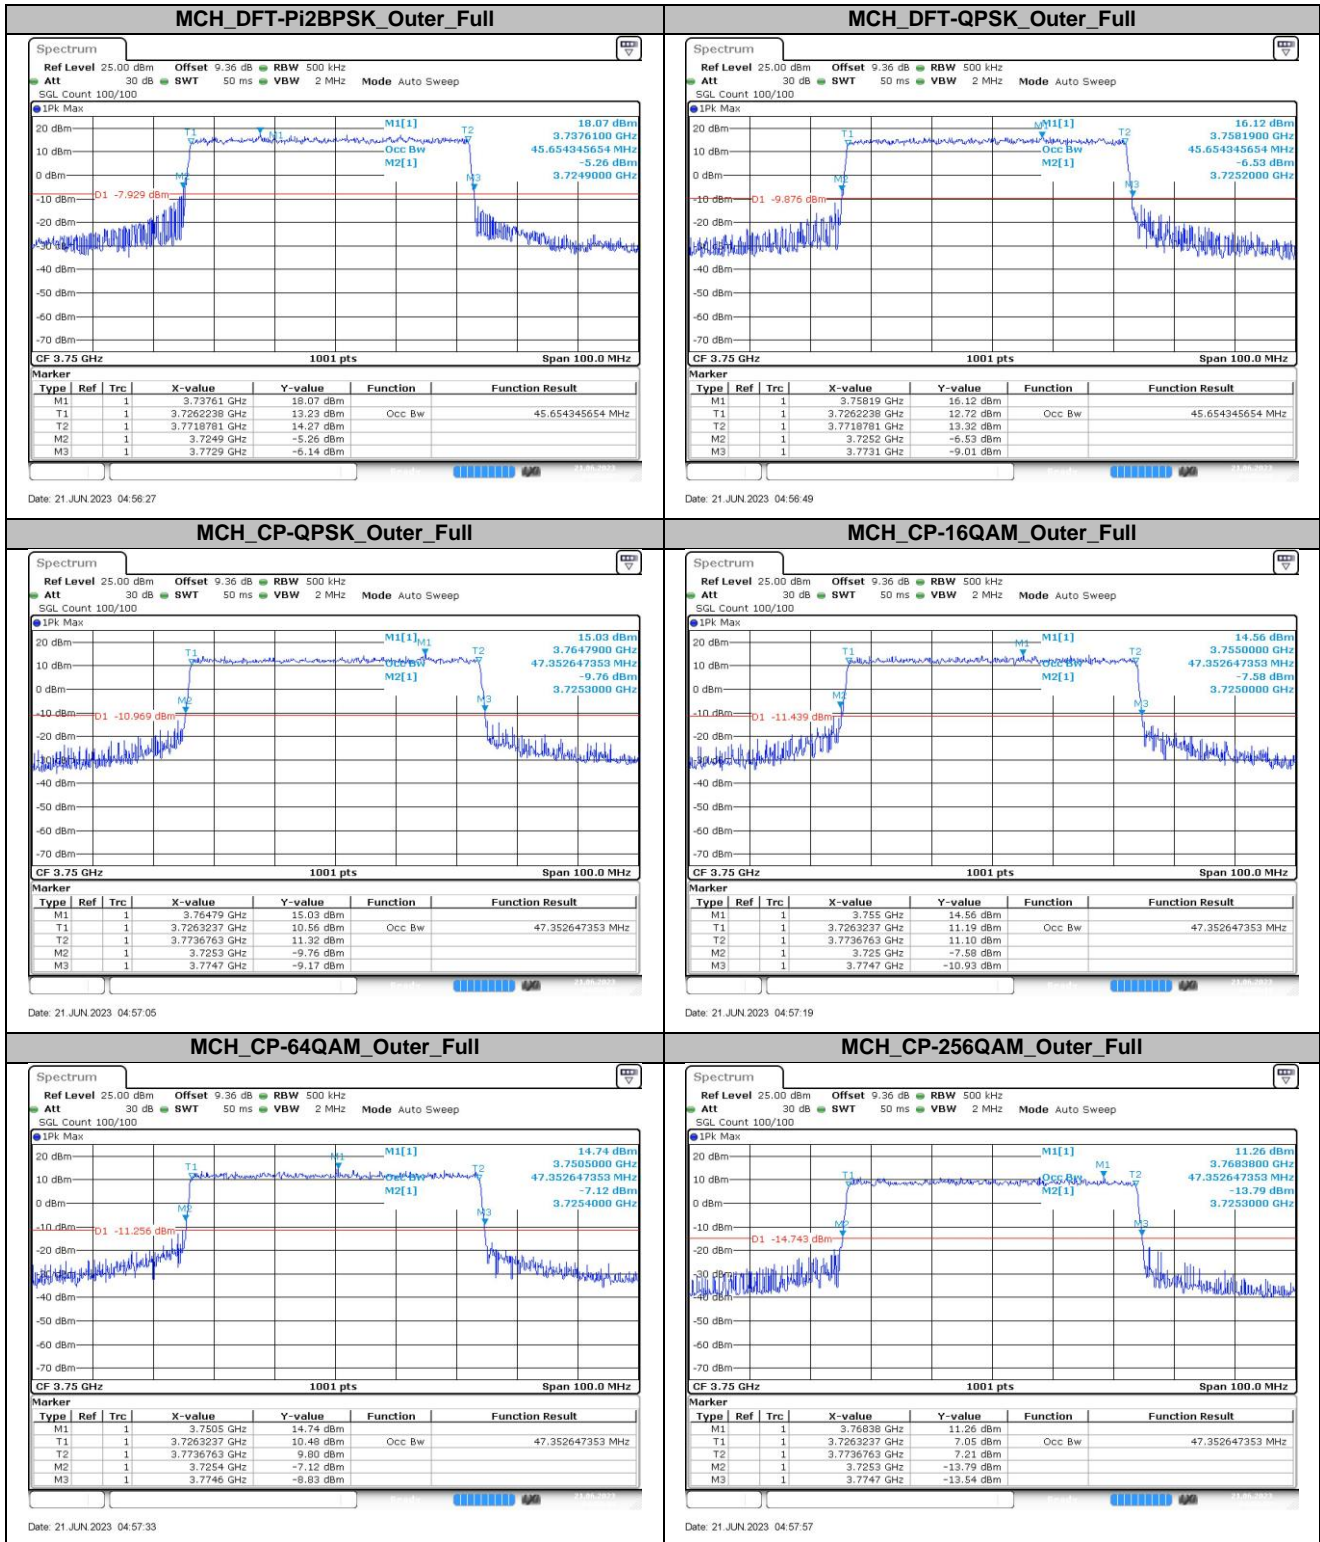

The End

**Appendix
for
n78A
(3700-3800)**

Contents

1.	EFFECTIVE ISOTROPIC RADIATED POWER	3
1.1.	TEST RESULTS @ ANT4 (ANTENNA GAIN = -3.50DBi)	3
2.	PEAK-TO-AVERAGE RATIO	8
2.1.	TEST RESULTS	8
2.2.	TEST PLOTS.....	8
3.	MODULATION CHARACTERISTICS	9
3.1.	TEST PLOTS.....	9
4.	99% OCCUPIED BANDWIDTH & 26DB EMISSION BANDWIDTH	11
4.1.	TEST RESULTS	11
4.2.	TEST PLOTS.....	12
5.	CONDUCTED BAND EDGES	23
5.1.	TEST PLOTS.....	23
6.	CONDUCTED SPURIOUS EMISSION	38
6.1.	TEST PLOTS.....	38
7.	FREQUENCY STABILITY.....	48
7.1.	TEST RESULTS	48

4.2. Test Plots

4.2.1. Bandwidth:10MHz

4.2.2. Bandwidth:15MHz

4.2.3. Bandwidth:20MHz

4.2.4. Bandwidth:30MHz

4.2.5. Bandwidth:40MHz

4.2.6. Bandwidth:50MHz

4.2.7. Bandwidth:60MHz

4.2.8. Bandwidth:70MHz

4.2.9. Bandwidth:80MHz