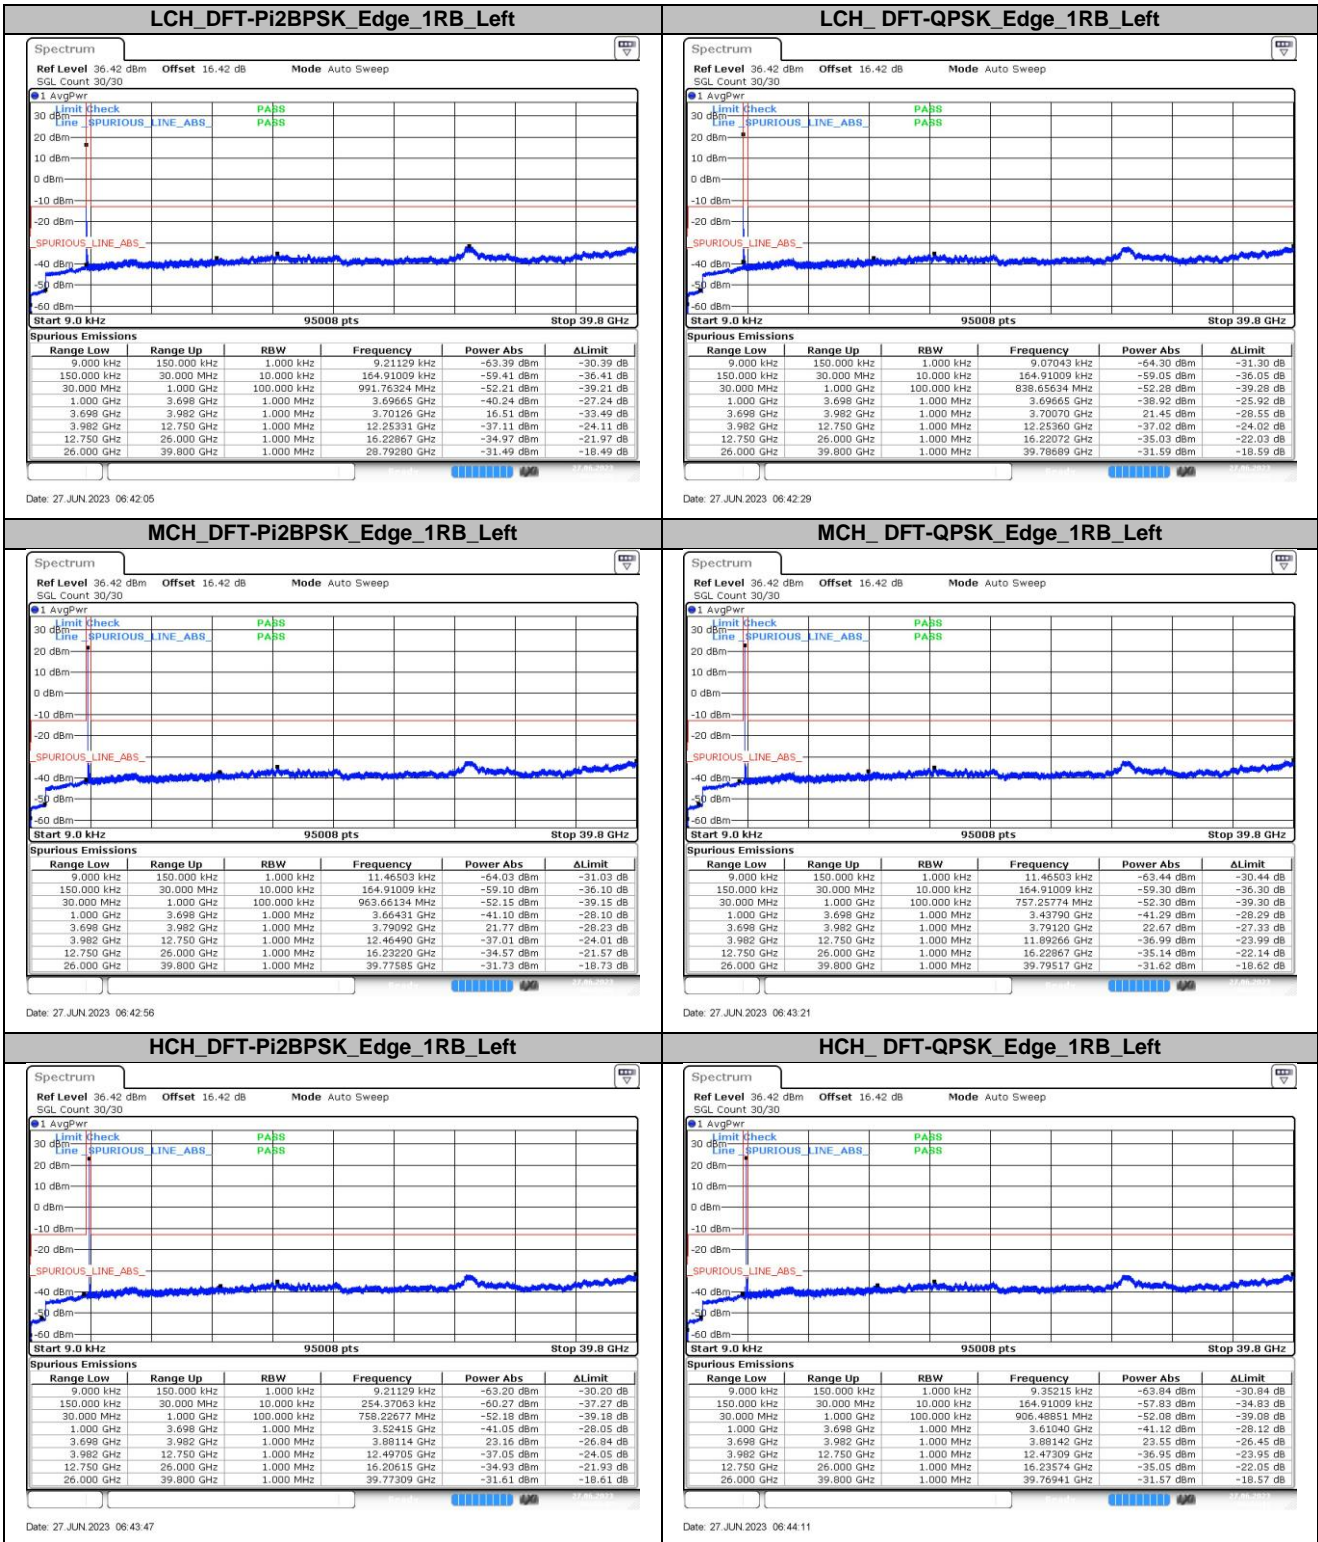

6.1.8. Bandwidth:70MHz

6.1.9. Bandwidth:80MHz

6.1.10. Bandwidth:90MHz

6.1.11. Bandwidth:100MHz

7. Frequency Stability

7.1. Test Results

7.1.1. Frequency Error Vs Voltage

SCS	Bandwidth	Channel	RB Config	Modulation	Temperature	Voltage	Deviation Result		Verdict
							(Hz)	(ppm)	
30KHz	100MHz	MCH	Outer_Full	DFT-QPSK	NT	LV	-5.70	-0.001484	Pass
30KHz	100MHz	MCH	Outer_Full	DFT-QPSK	NT	NV	-3.70	-0.000964	Pass
30KHz	100MHz	MCH	Outer_Full	DFT-QPSK	NT	HV	-8.20	-0.002135	Pass

7.1.2. Frequency Error Vs Temperature

SCS	Bandwidth	Channel	RB Config	Modulation	Temperature	Voltage	Deviation Result		Verdict
							(Hz)	(ppm)	
30KHz	100MHz	MCH	Outer_Full	DFT-QPSK	-30°C	NV	-6.20	-0.001615	Pass
30KHz	100MHz	MCH	Outer_Full	DFT-QPSK	-20°C	NV	-9.20	-0.002396	Pass
30KHz	100MHz	MCH	Outer_Full	DFT-QPSK	-10°C	NV	-7.10	-0.001849	Pass
30KHz	100MHz	MCH	Outer_Full	DFT-QPSK	0°C	NV	-7.50	-0.001953	Pass
30KHz	100MHz	MCH	Outer_Full	DFT-QPSK	10°C	NV	-6.70	-0.001745	Pass
30KHz	100MHz	MCH	Outer_Full	DFT-QPSK	20°C	NV	-6.20	-0.001615	Pass
30KHz	100MHz	MCH	Outer_Full	DFT-QPSK	30°C	NV	-4.40	-0.001146	Pass
30KHz	100MHz	MCH	Outer_Full	DFT-QPSK	40°C	NV	-5.40	-0.001406	Pass
30KHz	100MHz	MCH	Outer_Full	DFT-QPSK	50°C	NV	-5.70	-0.001484	Pass

The End

**Appendix
for
n78A
(3700-3800)**

Contents

1.	EFFECTIVE ISOTROPIC RADIATED POWER	3
1.1.	TEST RESULTS @ ANT4 (ANTENNA GAIN = -3.50DBi)	3
2.	PEAK-TO-AVERAGE RATIO	8
2.1.	TEST RESULTS	8
2.2.	TEST PLOTS.....	8
3.	MODULATION CHARACTERISTICS	9
3.1.	TEST PLOTS.....	9
4.	99% OCCUPIED BANDWIDTH & 26DB EMISSION BANDWIDTH	11
4.1.	TEST RESULTS	11
4.2.	TEST PLOTS.....	12
5.	CONDUCTED BAND EDGES	23
5.1.	TEST PLOTS.....	23
6.	CONDUCTED SPURIOUS EMISSION	38
6.1.	TEST PLOTS.....	38
7.	FREQUENCY STABILITY.....	48
7.1.	TEST RESULTS	48