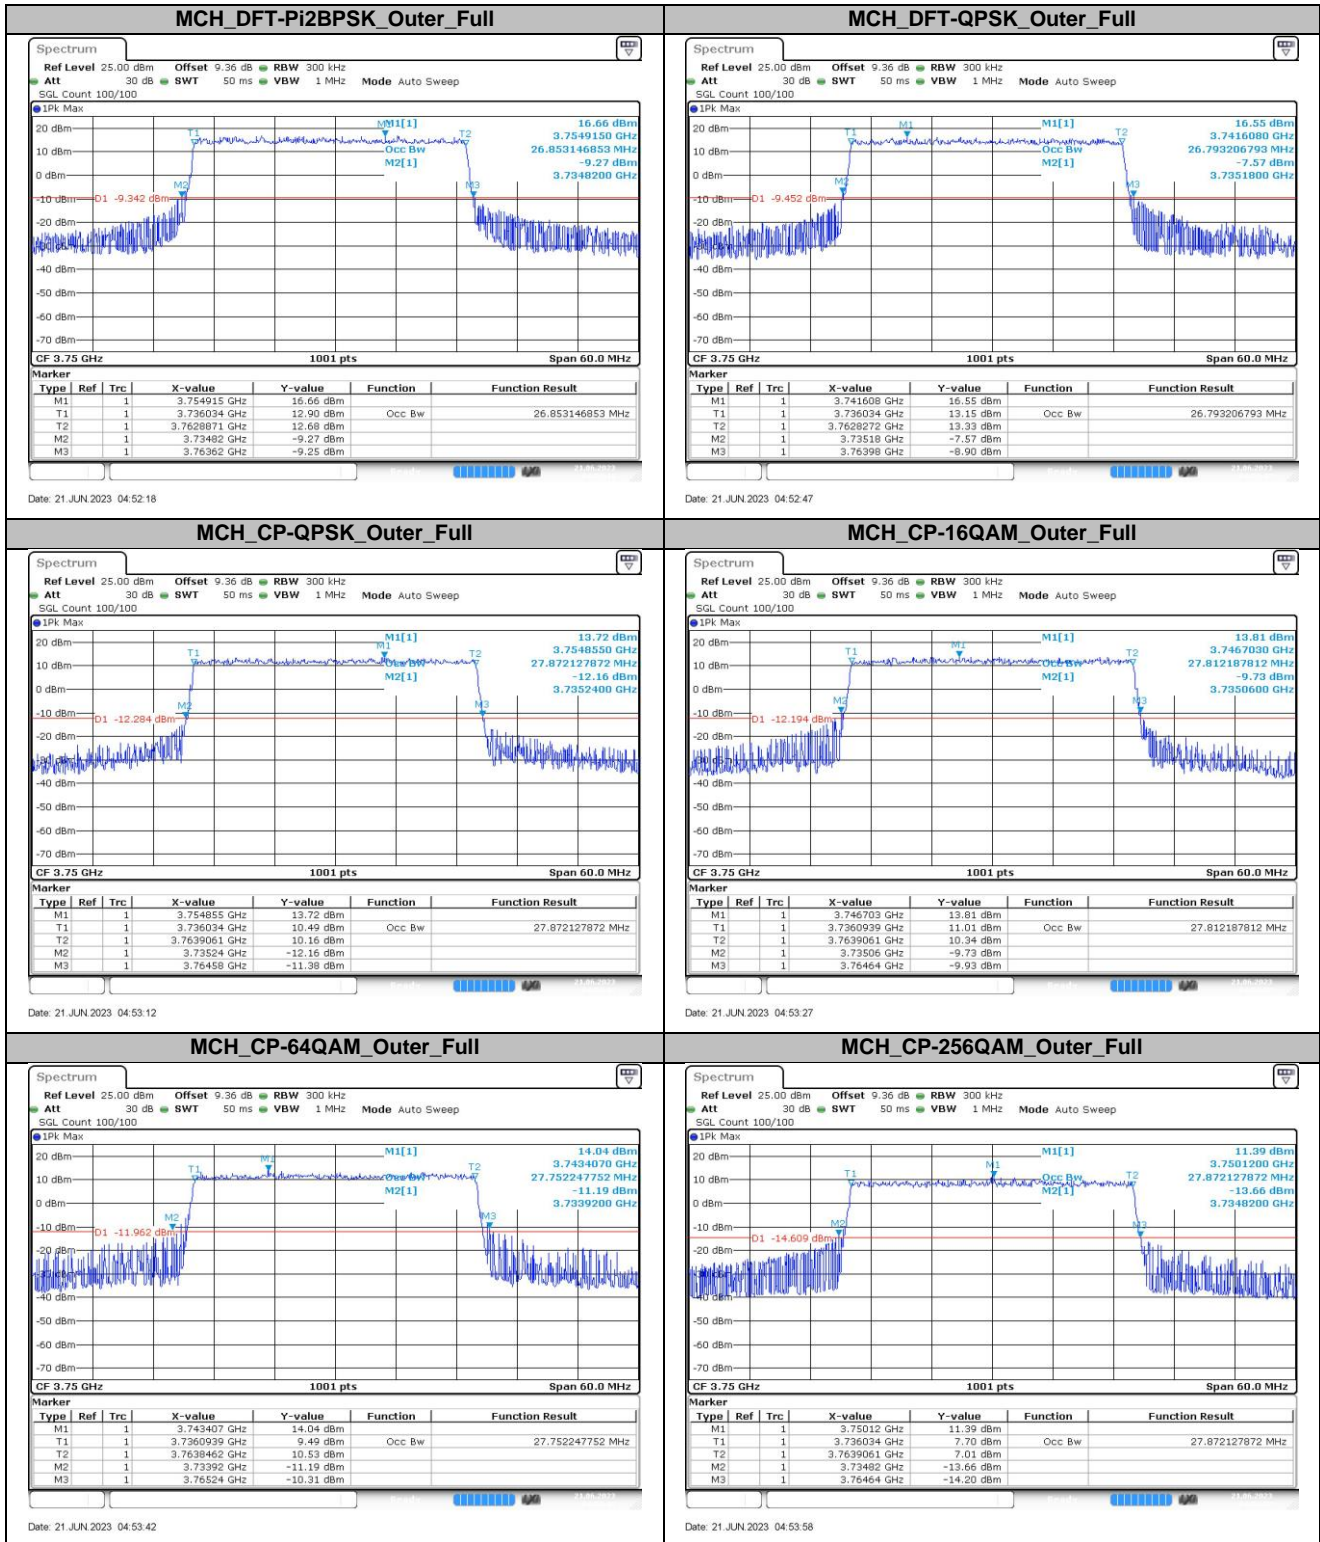

The End

**Appendix
for
n78A
(3700-3800)**

Contents

1.	EFFECTIVE ISOTROPIC RADIATED POWER	3
1.1.	TEST RESULTS @ ANT4 (ANTENNA GAIN = -3.50DBi)	3
2.	PEAK-TO-AVERAGE RATIO	8
2.1.	TEST RESULTS	8
2.2.	TEST PLOTS.....	8
3.	MODULATION CHARACTERISTICS	9
3.1.	TEST PLOTS.....	9
4.	99% OCCUPIED BANDWIDTH & 26DB EMISSION BANDWIDTH	11
4.1.	TEST RESULTS	11
4.2.	TEST PLOTS.....	12
5.	CONDUCTED BAND EDGES	23
5.1.	TEST PLOTS.....	23
6.	CONDUCTED SPURIOUS EMISSION	38
6.1.	TEST PLOTS.....	38
7.	FREQUENCY STABILITY.....	48
7.1.	TEST RESULTS	48

4.2. Test Plots

4.2.1. Bandwidth:10MHz

4.2.2. Bandwidth:15MHz

4.2.3. Bandwidth:20MHz

4.2.4. Bandwidth:30MHz

4.2.5. Bandwidth:40MHz

4.2.6. Bandwidth:50MHz

4.2.7. Bandwidth:60MHz

4.2.8. Bandwidth:70MHz

4.2.9. Bandwidth:80MHz