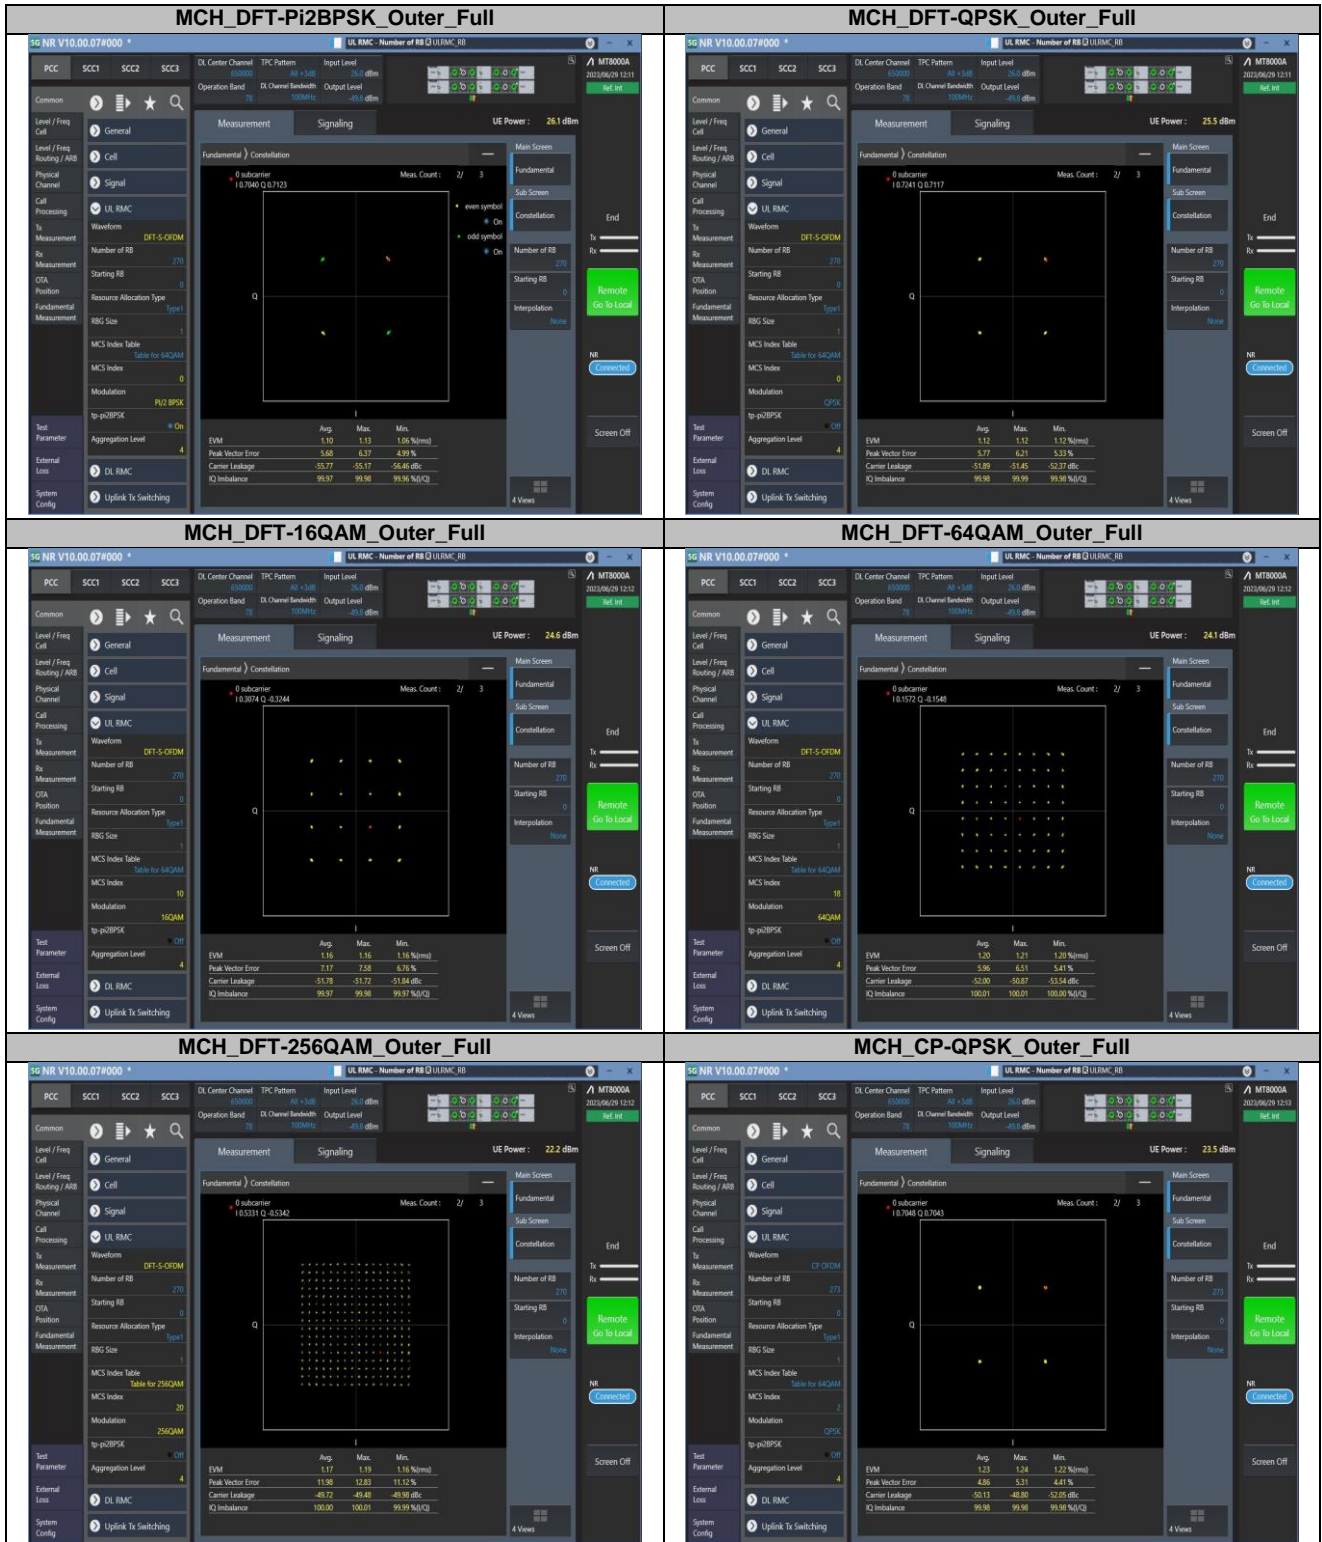

3. Modulation Characteristics

3.1. Test Plots

3.1.1. Bandwidth:100MHz