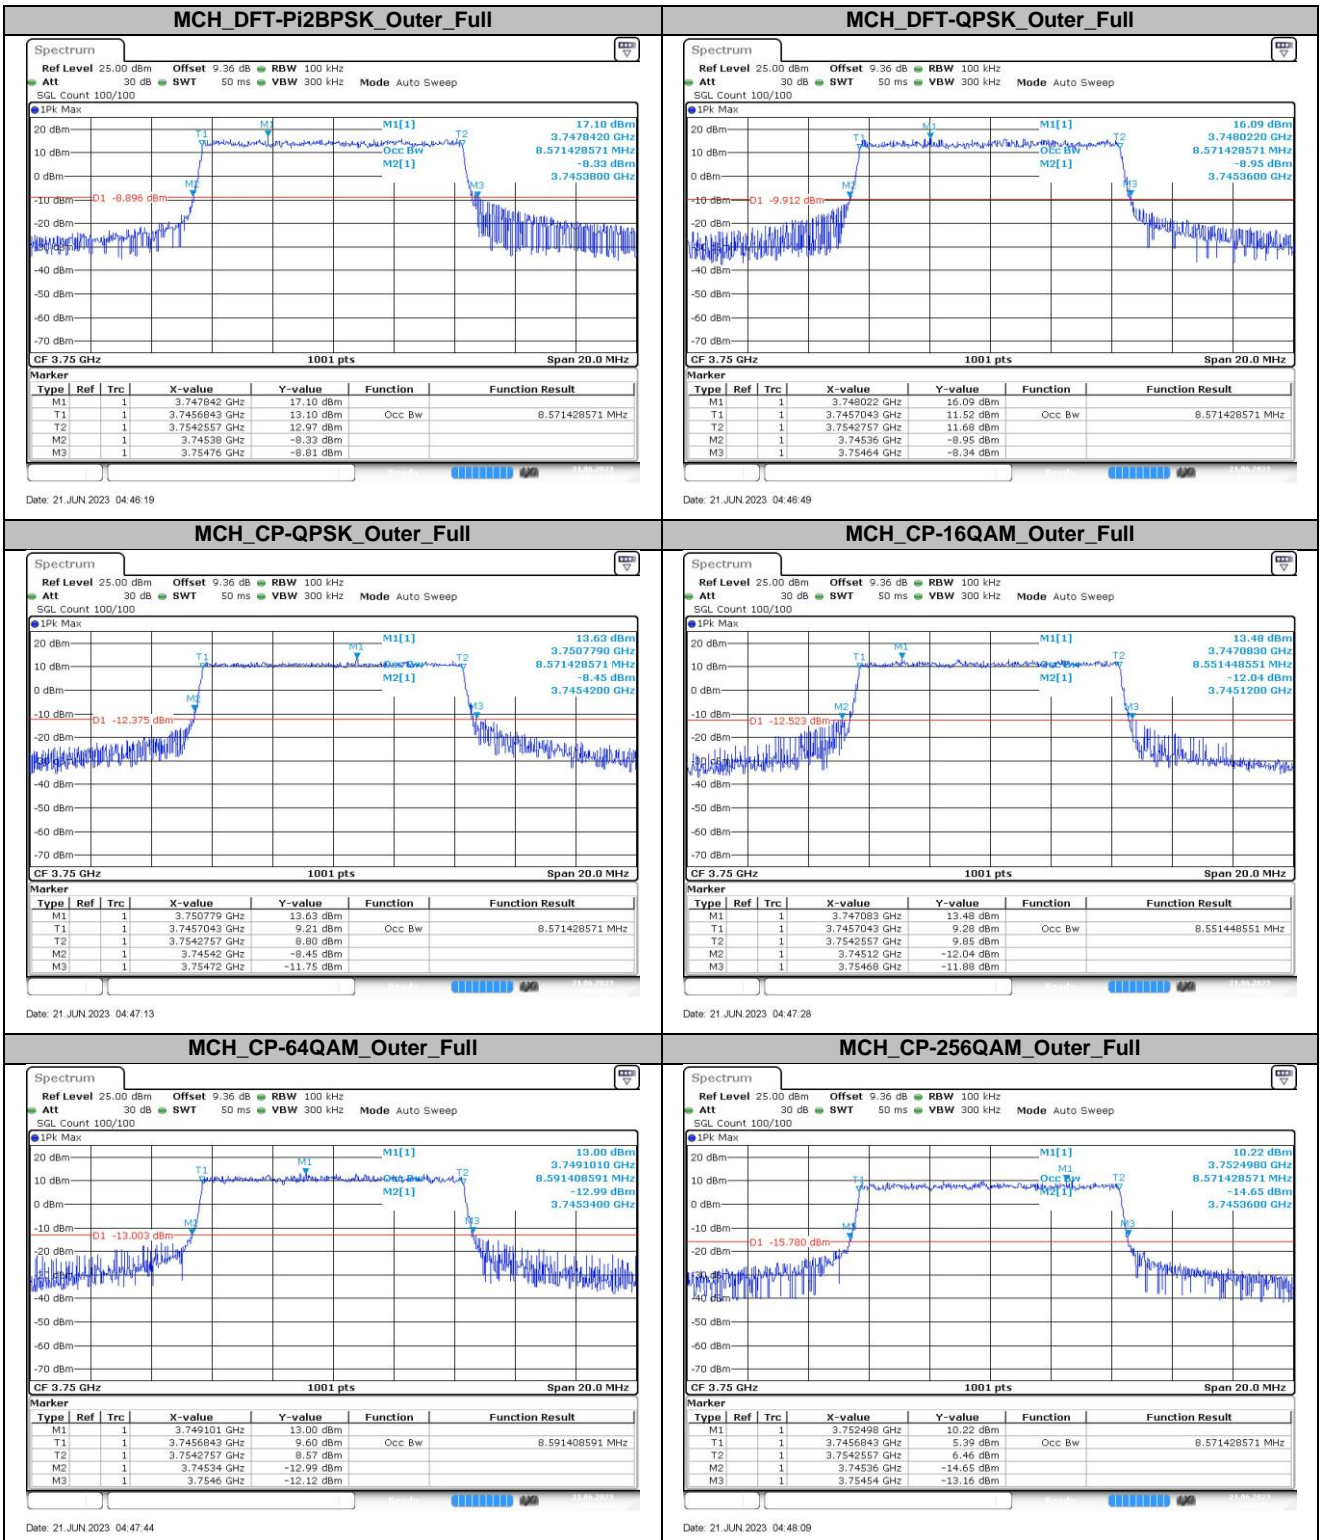

30KHz	90MHz	CP-256QAM	Outer_Full	87.39	90.54	Pass
30KHz	100MHz	DFT-Pi2BPSK	Outer_Full	96.50	102.00	Pass
30KHz	100MHz	DFT-QPSK	Outer_Full	96.50	100.80	Pass
30KHz	100MHz	CP-QPSK	Outer_Full	97.30	101.20	Pass
30KHz	100MHz	CP-16QAM	Outer_Full	97.30	101.00	Pass
30KHz	100MHz	CP-64QAM	Outer_Full	97.30	101.40	Pass
30KHz	100MHz	CP-256QAM	Outer_Full	97.50	100.60	Pass

4.2. Test Plots

4.2.1. Bandwidth:10MHz