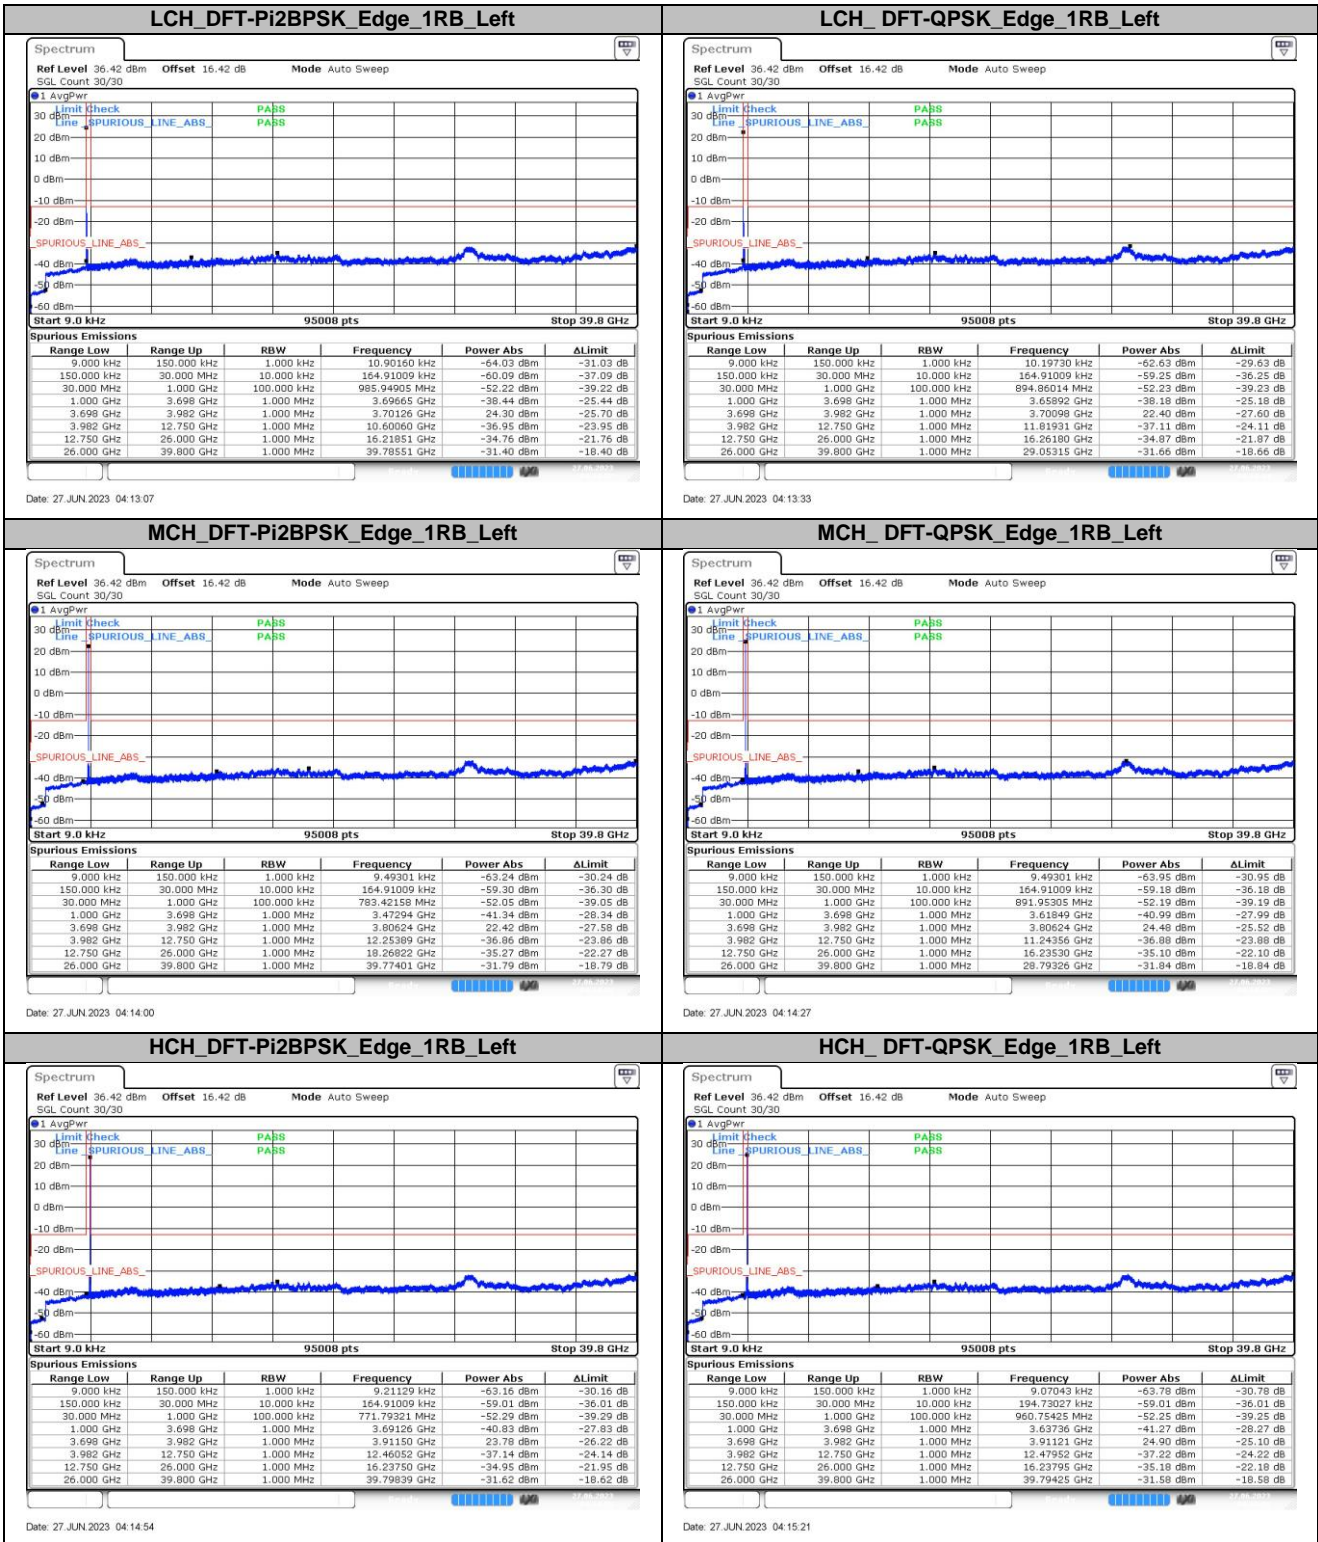

6.1.8. Bandwidth:70MHz

6.1.9. Bandwidth:80MHz

6.1.10. Bandwidth:90MHz

6.1.11. Bandwidth:100MHz

7. Frequency Stability

7.1. Test Results

7.1.1. Frequency Error Vs Voltage

SCS	Bandwidth	Channel	RB Config	Modulation	Temperature	Voltage	Deviation Result		Verdict
							(Hz)	(ppm)	
30KHz	100MHz	MCH	Outer_Full	DFT-QPSK	NT	LV	-5.70	-0.001484	Pass
30KHz	100MHz	MCH	Outer_Full	DFT-QPSK	NT	NV	-3.70	-0.000964	Pass
30KHz	100MHz	MCH	Outer_Full	DFT-QPSK	NT	HV	-8.20	-0.002135	Pass

7.1.2. Frequency Error Vs Temperature

SCS	Bandwidth	Channel	RB Config	Modulation	Temperature	Voltage	Deviation Result		Verdict
							(Hz)	(ppm)	
30KHz	100MHz	MCH	Outer_Full	DFT-QPSK	-30°C	NV	-6.20	-0.001615	Pass
30KHz	100MHz	MCH	Outer_Full	DFT-QPSK	-20°C	NV	-9.20	-0.002396	Pass
30KHz	100MHz	MCH	Outer_Full	DFT-QPSK	-10°C	NV	-7.10	-0.001849	Pass
30KHz	100MHz	MCH	Outer_Full	DFT-QPSK	0°C	NV	-7.50	-0.001953	Pass
30KHz	100MHz	MCH	Outer_Full	DFT-QPSK	10°C	NV	-6.70	-0.001745	Pass
30KHz	100MHz	MCH	Outer_Full	DFT-QPSK	20°C	NV	-6.20	-0.001615	Pass
30KHz	100MHz	MCH	Outer_Full	DFT-QPSK	30°C	NV	-4.40	-0.001146	Pass
30KHz	100MHz	MCH	Outer_Full	DFT-QPSK	40°C	NV	-5.40	-0.001406	Pass
30KHz	100MHz	MCH	Outer_Full	DFT-QPSK	50°C	NV	-5.70	-0.001484	Pass

The End

**Appendix
for
n78A
(3700-3800)**

Contents

1.	EFFECTIVE ISOTROPIC RADIATED POWER	3
1.1.	TEST RESULTS @ ANT4 (ANTENNA GAIN = -3.50DBi)	3
2.	PEAK-TO-AVERAGE RATIO	8
2.1.	TEST RESULTS	8
2.2.	TEST PLOTS.....	8
3.	MODULATION CHARACTERISTICS	9
3.1.	TEST PLOTS.....	9
4.	99% OCCUPIED BANDWIDTH & 26DB EMISSION BANDWIDTH	11
4.1.	TEST RESULTS	11
4.2.	TEST PLOTS.....	12
5.	CONDUCTED BAND EDGES	23
5.1.	TEST PLOTS.....	23
6.	CONDUCTED SPURIOUS EMISSION	38
6.1.	TEST PLOTS.....	38
7.	FREQUENCY STABILITY.....	48
7.1.	TEST RESULTS	48