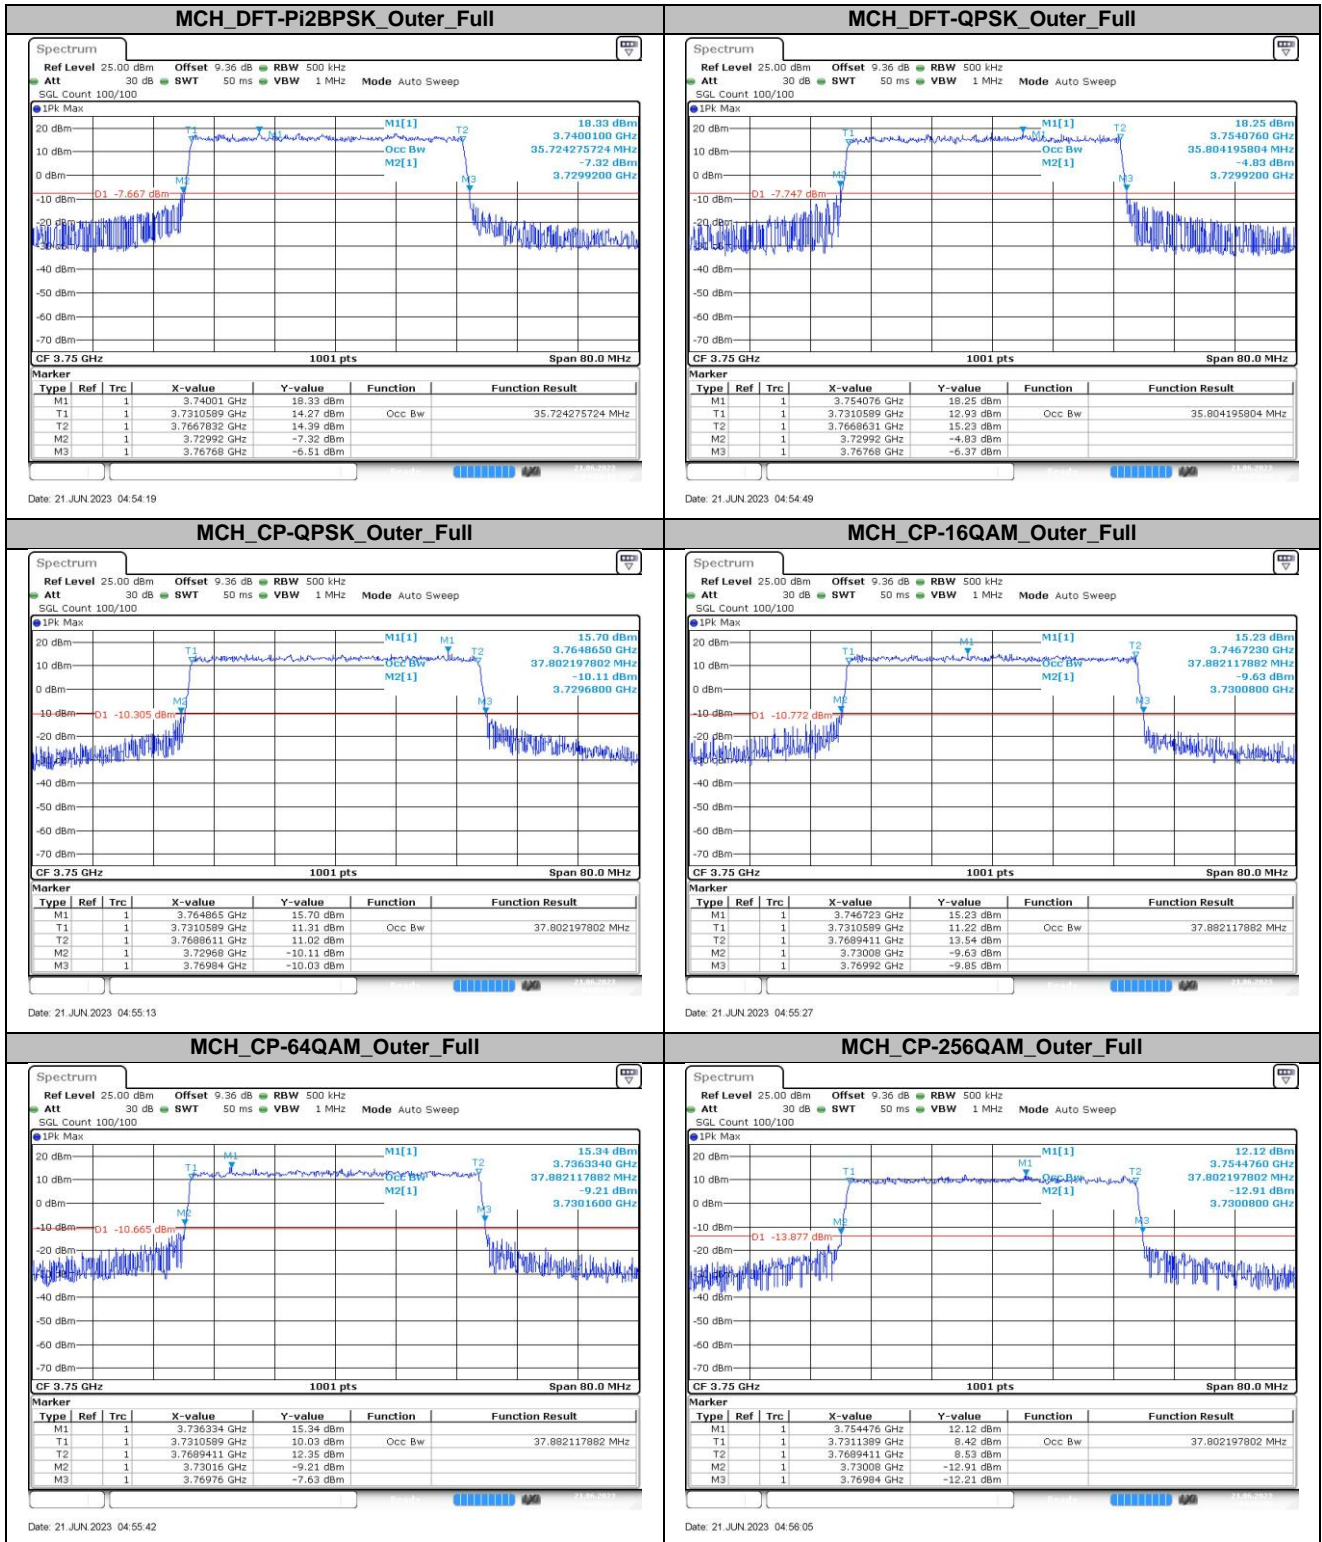

The End

**Appendix
for
n78A
(3700-3800)**

Contents

1.	EFFECTIVE ISOTROPIC RADIATED POWER	3
1.1.	TEST RESULTS @ ANT4 (ANTENNA GAIN = -3.50DBi)	3
2.	PEAK-TO-AVERAGE RATIO	8
2.1.	TEST RESULTS	8
2.2.	TEST PLOTS.....	8
3.	MODULATION CHARACTERISTICS	9
3.1.	TEST PLOTS.....	9
4.	99% OCCUPIED BANDWIDTH & 26DB EMISSION BANDWIDTH	11
4.1.	TEST RESULTS	11
4.2.	TEST PLOTS.....	12
5.	CONDUCTED BAND EDGES	23
5.1.	TEST PLOTS.....	23
6.	CONDUCTED SPURIOUS EMISSION	38
6.1.	TEST PLOTS.....	38
7.	FREQUENCY STABILITY.....	48
7.1.	TEST RESULTS	48

4.2. Test Plots

4.2.1. Bandwidth:10MHz

4.2.2. Bandwidth:15MHz

4.2.3. Bandwidth:20MHz

4.2.4. Bandwidth:30MHz

4.2.5. Bandwidth:40MHz

4.2.6. Bandwidth:50MHz

4.2.7. Bandwidth:60MHz

4.2.8. Bandwidth:70MHz

4.2.9. Bandwidth:80MHz