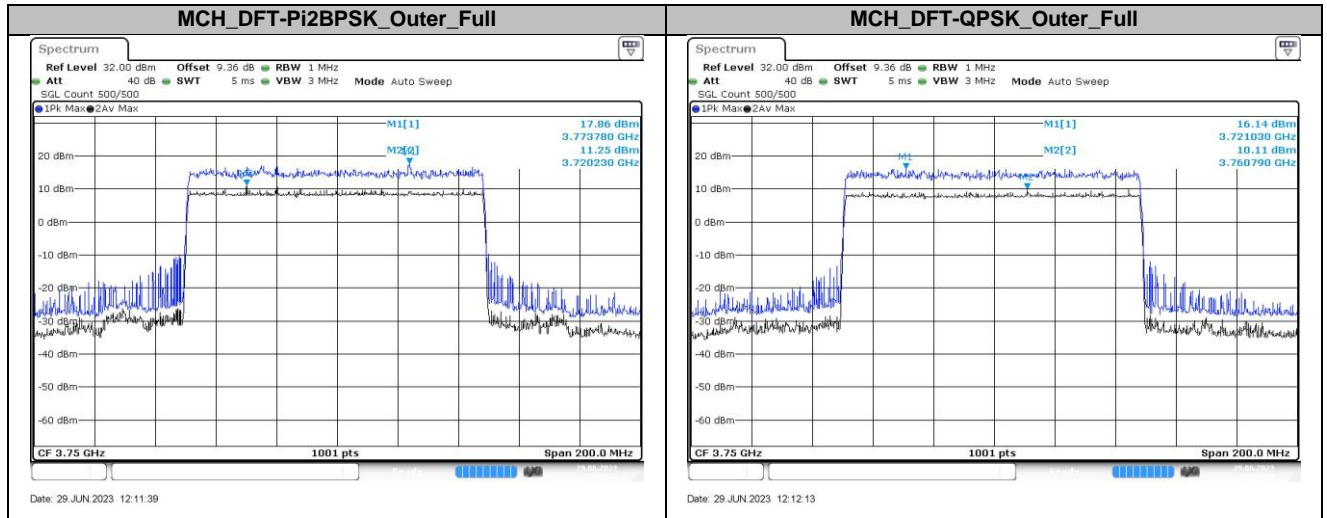

2. Peak-to-Average Ratio

2.1. Test Results

SCS	Bandwidth	Channel	RB Config	Result (dB)		Limit (dB)	Verdict
				DFT-Pi2BPSK	DFT-QPSK		
30KHz	100MHz	MCH	Outer_Full	6.61	6.03	13.00	Pass

2.2. Test Plots

2.2.1. Bandwidth:100MHz