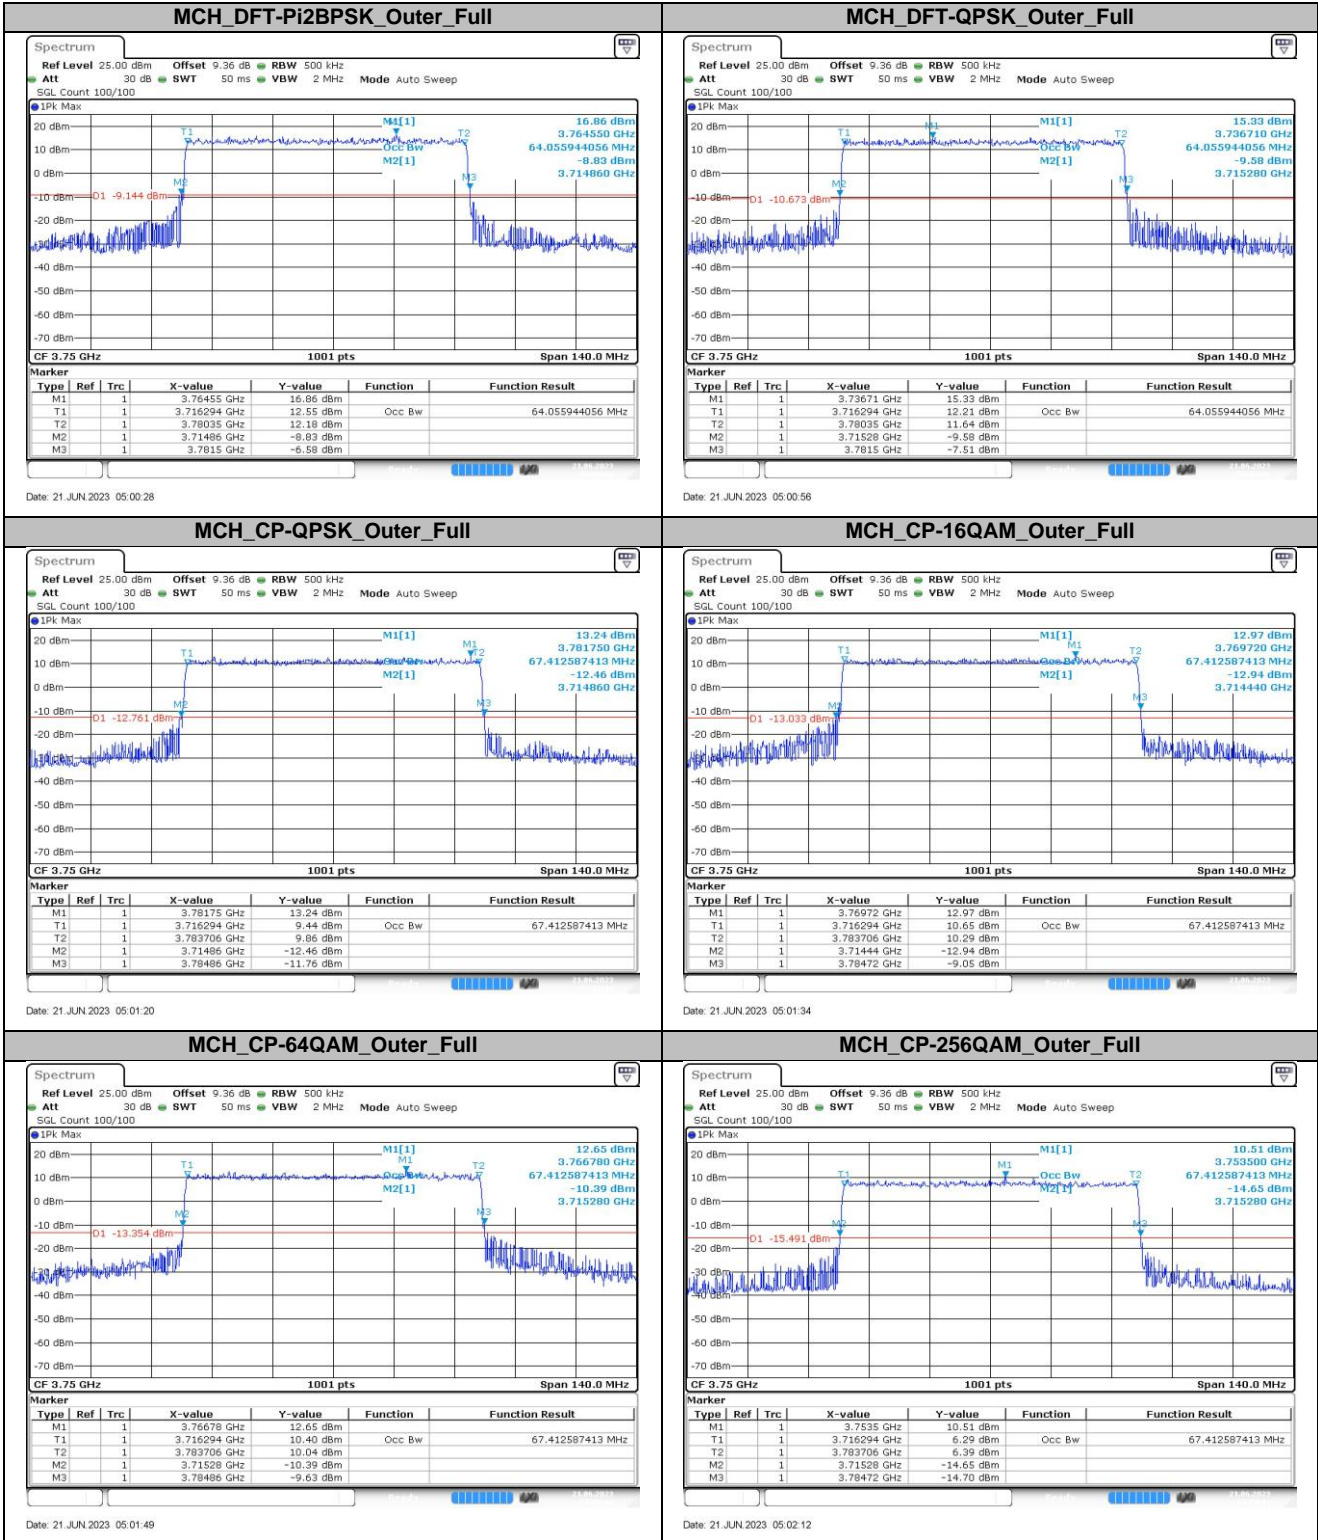

The End

**Appendix
for
n78A
(3700-3800)**

Contents

1.	EFFECTIVE ISOTROPIC RADIATED POWER	3
1.1.	TEST RESULTS @ ANT4 (ANTENNA GAIN = -3.50DBi)	3
2.	PEAK-TO-AVERAGE RATIO	8
2.1.	TEST RESULTS	8
2.2.	TEST PLOTS.....	8
3.	MODULATION CHARACTERISTICS	9
3.1.	TEST PLOTS.....	9
4.	99% OCCUPIED BANDWIDTH & 26DB EMISSION BANDWIDTH	11
4.1.	TEST RESULTS	11
4.2.	TEST PLOTS.....	12
5.	CONDUCTED BAND EDGES	23
5.1.	TEST PLOTS.....	23
6.	CONDUCTED SPURIOUS EMISSION	38
6.1.	TEST PLOTS.....	38
7.	FREQUENCY STABILITY.....	48
7.1.	TEST RESULTS	48

4.2. Test Plots

4.2.1. Bandwidth:10MHz

4.2.2. Bandwidth:15MHz

4.2.3. Bandwidth:20MHz

4.2.4. Bandwidth:30MHz

4.2.5. Bandwidth:40MHz

4.2.6. Bandwidth:50MHz

4.2.7. Bandwidth:60MHz

4.2.8. Bandwidth:70MHz

4.2.9. Bandwidth:80MHz