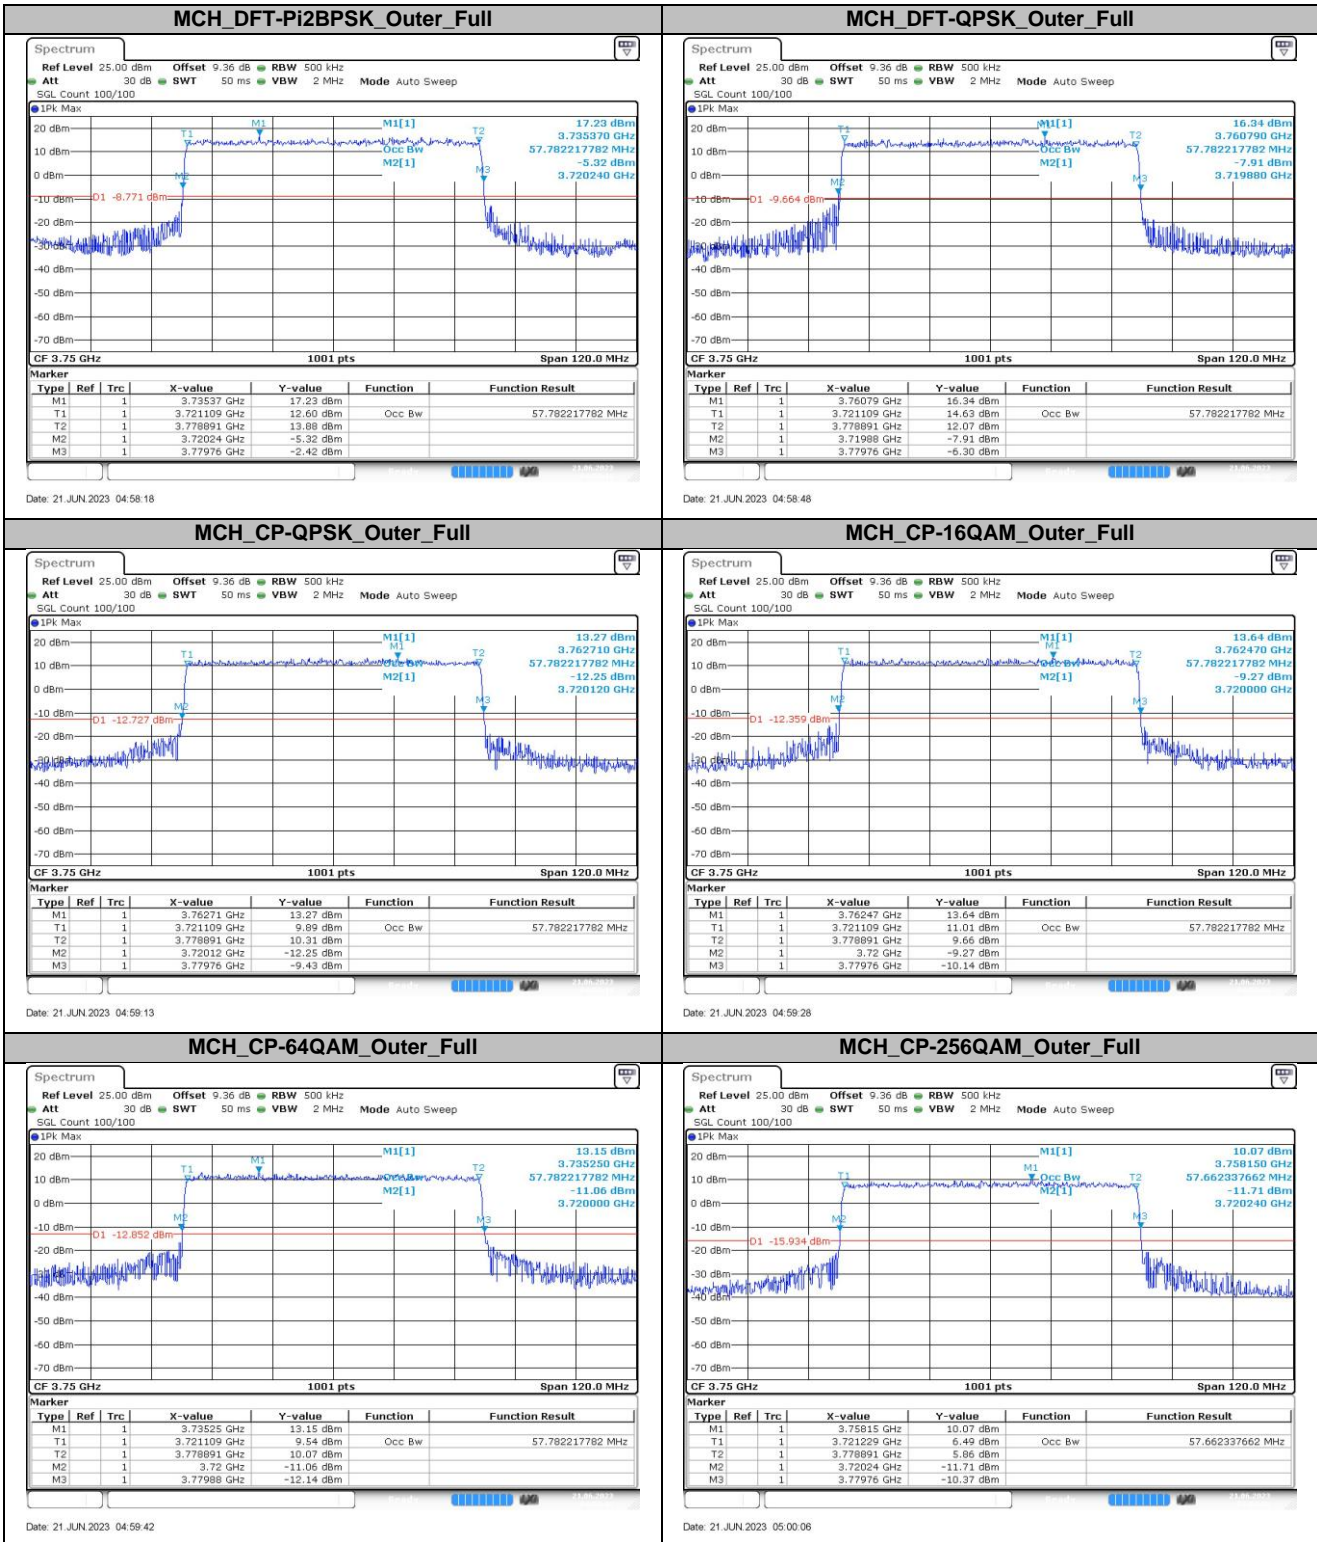

The End

**Appendix
for
n78A
(3700-3800)**

Contents

1.	EFFECTIVE ISOTROPIC RADIATED POWER	3
1.1.	TEST RESULTS @ ANT4 (ANTENNA GAIN = -3.50DBi)	3
2.	PEAK-TO-AVERAGE RATIO	8
2.1.	TEST RESULTS	8
2.2.	TEST PLOTS.....	8
3.	MODULATION CHARACTERISTICS	9
3.1.	TEST PLOTS.....	9
4.	99% OCCUPIED BANDWIDTH & 26DB EMISSION BANDWIDTH	11
4.1.	TEST RESULTS	11
4.2.	TEST PLOTS.....	12
5.	CONDUCTED BAND EDGES	23
5.1.	TEST PLOTS.....	23
6.	CONDUCTED SPURIOUS EMISSION	38
6.1.	TEST PLOTS.....	38
7.	FREQUENCY STABILITY.....	48
7.1.	TEST RESULTS	48

4.2. Test Plots

4.2.1. Bandwidth:10MHz

4.2.2. Bandwidth:15MHz

4.2.3. Bandwidth:20MHz

4.2.4. Bandwidth:30MHz

4.2.5. Bandwidth:40MHz

4.2.6. Bandwidth:50MHz

4.2.7. Bandwidth:60MHz

4.2.8. Bandwidth:70MHz

4.2.9. Bandwidth:80MHz