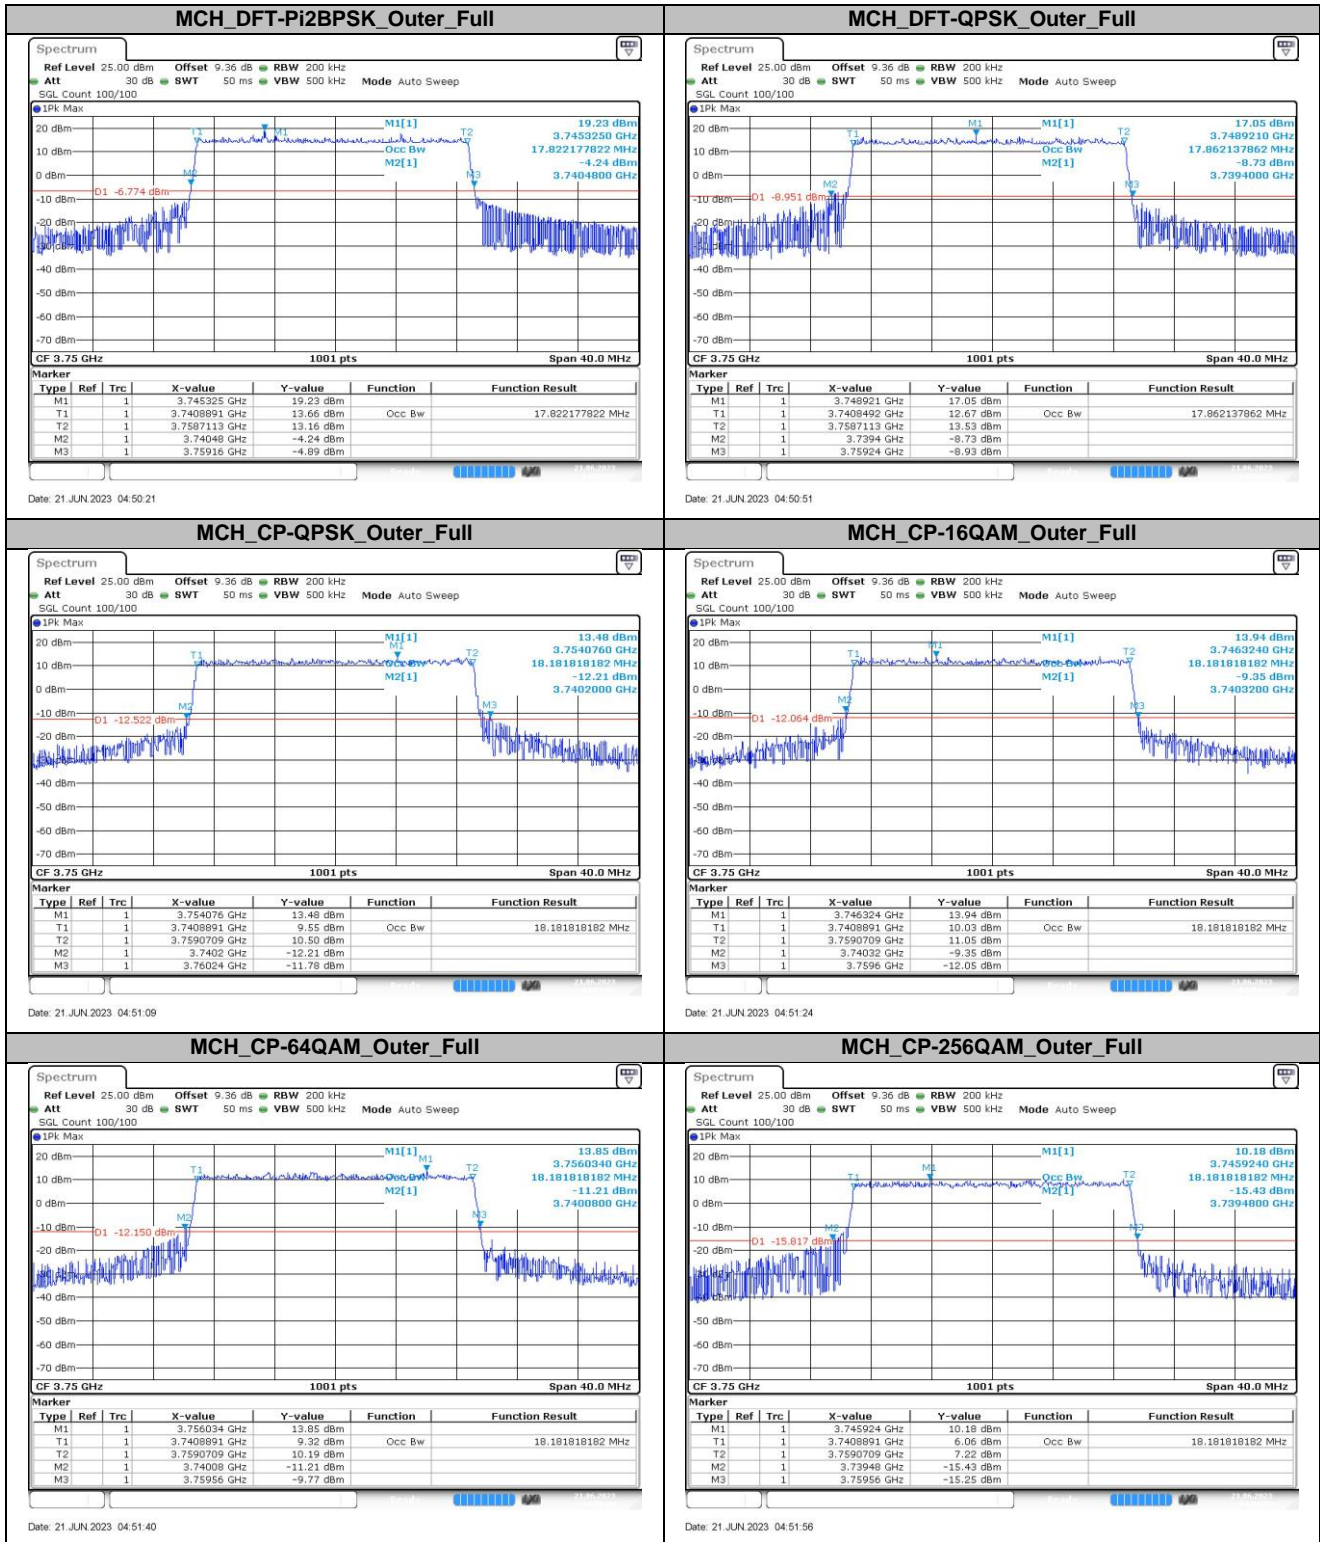

The End

**Appendix
for
n78A
(3700-3800)**

Contents

1.	EFFECTIVE ISOTROPIC RADIATED POWER	3
1.1.	TEST RESULTS @ ANT4 (ANTENNA GAIN = -3.50DBi)	3
2.	PEAK-TO-AVERAGE RATIO	8
2.1.	TEST RESULTS	8
2.2.	TEST PLOTS.....	8
3.	MODULATION CHARACTERISTICS	9
3.1.	TEST PLOTS.....	9
4.	99% OCCUPIED BANDWIDTH & 26DB EMISSION BANDWIDTH	11
4.1.	TEST RESULTS	11
4.2.	TEST PLOTS.....	12
5.	CONDUCTED BAND EDGES	23
5.1.	TEST PLOTS.....	23
6.	CONDUCTED SPURIOUS EMISSION	38
6.1.	TEST PLOTS.....	38
7.	FREQUENCY STABILITY.....	48
7.1.	TEST RESULTS	48

4.2. Test Plots

4.2.1. Bandwidth:10MHz

4.2.2. Bandwidth:15MHz

4.2.3. Bandwidth:20MHz

4.2.4. Bandwidth:30MHz

4.2.5. Bandwidth:40MHz

4.2.6. Bandwidth:50MHz

4.2.7. Bandwidth:60MHz

4.2.8. Bandwidth:70MHz

4.2.9. Bandwidth:80MHz