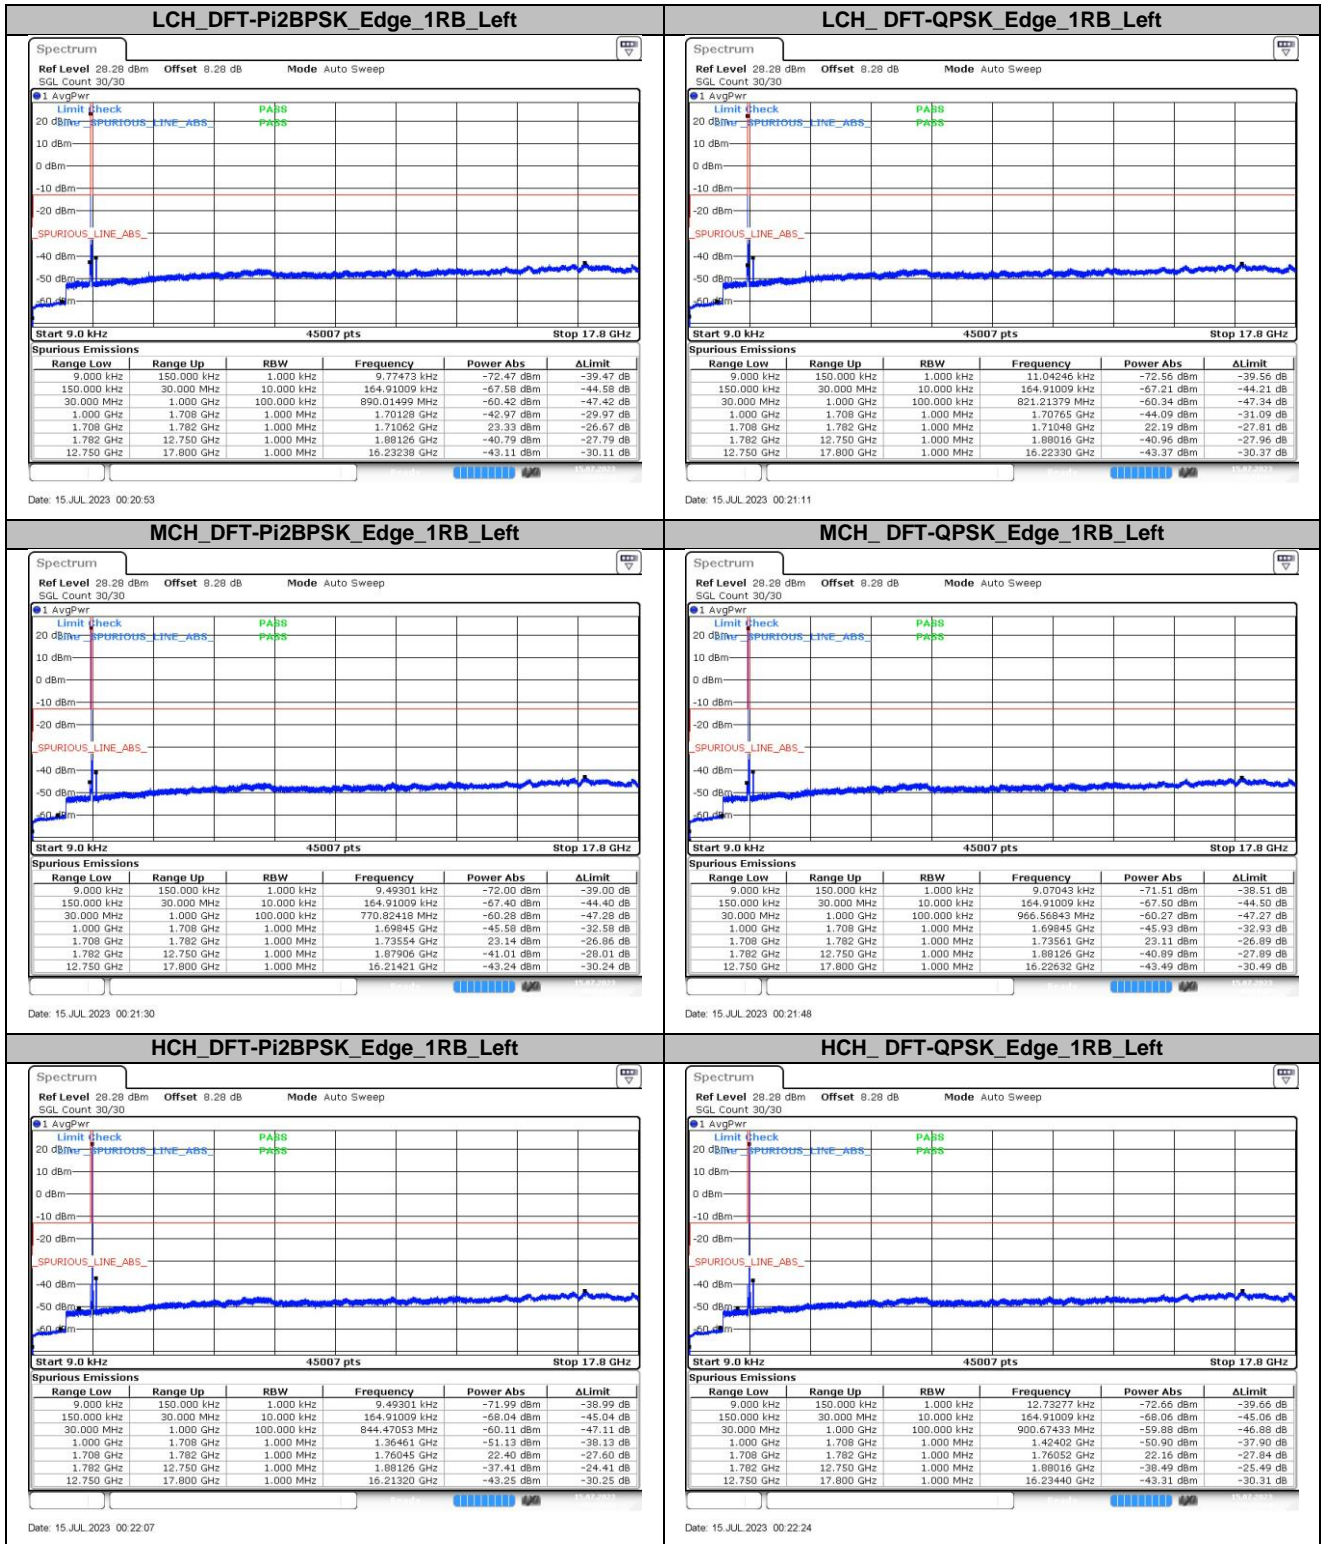

5.1.4. Bandwidth:20MHz

5.1.5. Bandwidth:30MHz

5.1.6. Bandwidth:40MHz

6. Conducted Spurious Emission

6.1. Test Plots

6.1.1. Bandwidth:5MHz

6.1.2. Bandwidth:10MHz

6.1.3. Bandwidth:15MHz

6.1.4. Bandwidth:20MHz

6.1.5. Bandwidth:25MHz

6.1.6. Bandwidth:30MHz

6.1.7. Bandwidth:40MHz

7. Frequency Stability

7.1. Test Results

7.1.1. Frequency Error Vs Voltage

SCS	Bandwidth	Channel	RB Config	Modulation	Temperature	Voltage	Deviation Result		Verdict
							(Hz)	(ppm)	
15KHz	40MHz	MCH	Outer_Full	DFT-QPSK	NT	LV	0.20	0.000115	Pass
15KHz	40MHz	MCH	Outer_Full	DFT-QPSK	NT	NV	2.40	0.001375	Pass
15KHz	40MHz	MCH	Outer_Full	DFT-QPSK	NT	HV	0.30	0.000172	Pass