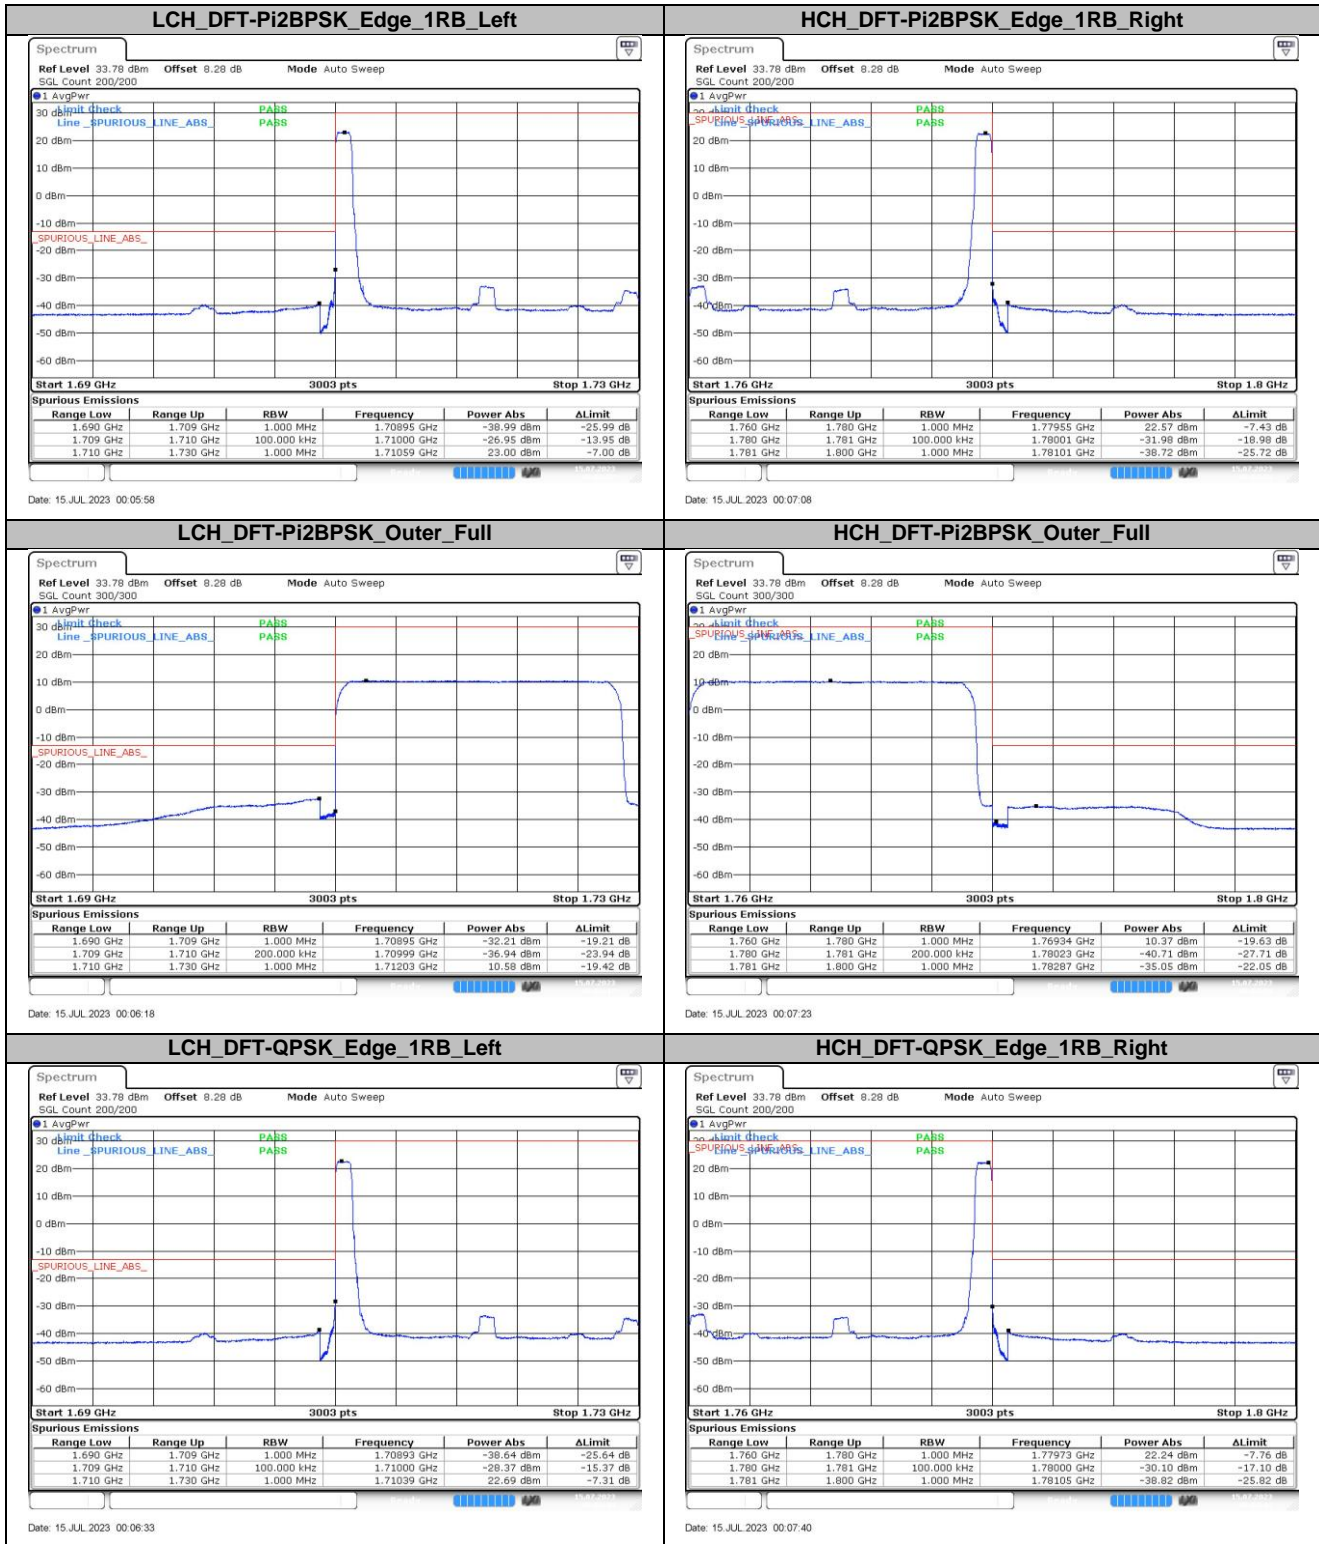

5.1.4. Bandwidth:20MHz

5.1.5. Bandwidth:30MHz

5.1.6. Bandwidth:40MHz

6. Conducted Spurious Emission

6.1. Test Plots

6.1.1. Bandwidth:5MHz

6.1.2. Bandwidth:10MHz

6.1.3. Bandwidth:15MHz

6.1.4. Bandwidth:20MHz

6.1.5. Bandwidth:25MHz

6.1.6. Bandwidth:30MHz

6.1.7. Bandwidth:40MHz

7. Frequency Stability

7.1. Test Results

7.1.1. Frequency Error Vs Voltage

SCS	Bandwidth	Channel	RB Config	Modulation	Temperature	Voltage	Deviation Result		Verdict
							(Hz)	(ppm)	
15KHz	40MHz	MCH	Outer_Full	DFT-QPSK	NT	LV	0.20	0.000115	Pass
15KHz	40MHz	MCH	Outer_Full	DFT-QPSK	NT	NV	2.40	0.001375	Pass
15KHz	40MHz	MCH	Outer_Full	DFT-QPSK	NT	HV	0.30	0.000172	Pass

7.1.2. Frequency Error Vs Temperature

SCS	Bandwidth	Channel	RB Config	Modulation	Temperature	Voltage	Deviation Result		Verdict
							(Hz)	(ppm)	
15KHz	40MHz	MCH	Outer_Full	DFT-QPSK	-30°C	NV	-0.30	-0.000172	Pass
15KHz	40MHz	MCH	Outer_Full	DFT-QPSK	-20°C	NV	0.80	0.000458	Pass
15KHz	40MHz	MCH	Outer_Full	DFT-QPSK	-10°C	NV	1.50	0.000860	Pass
15KHz	40MHz	MCH	Outer_Full	DFT-QPSK	0°C	NV	2.60	0.001490	Pass
15KHz	40MHz	MCH	Outer_Full	DFT-QPSK	10°C	NV	0.80	0.000458	Pass
15KHz	40MHz	MCH	Outer_Full	DFT-QPSK	20°C	NV	0.40	0.000229	Pass
15KHz	40MHz	MCH	Outer_Full	DFT-QPSK	30°C	NV	1.40	0.000802	Pass
15KHz	40MHz	MCH	Outer_Full	DFT-QPSK	40°C	NV	1.40	0.000802	Pass
15KHz	40MHz	MCH	Outer_Full	DFT-QPSK	50°C	NV	3.10	0.001777	Pass

The End

**Appendix
for
DC_41A_n77A
(3700-3980)**

Contents

1.	EFFECTIVE ISOTROPIC RADIATED POWER	3
1.1.	TEST RESULTS @ ANT4 (ANTENNA GAIN=-3.50DBI)	3
2.	PEAK-TO-AVERAGE RATIO	8
2.1.	TEST RESULTS	8
2.2.	TEST PLOTS.....	8
3.	MODULATION CHARACTERISTICS	9
3.1.	TEST PLOTS.....	9
4.	99% OCCUPIED BANDWIDTH & 26DB EMISSION BANDWIDTH	11
4.1.	TEST RESULTS	11
4.2.	TEST PLOTS.....	12
5.	CONDUCTED BAND EDGES	23
5.1.	TEST PLOTS.....	23
6.	CONDUCTED SPURIOUS EMISSION	38
6.1.	TEST PLOTS.....	38
7.	FREQUENCY STABILITY.....	49
7.1.	TEST RESULTS	49