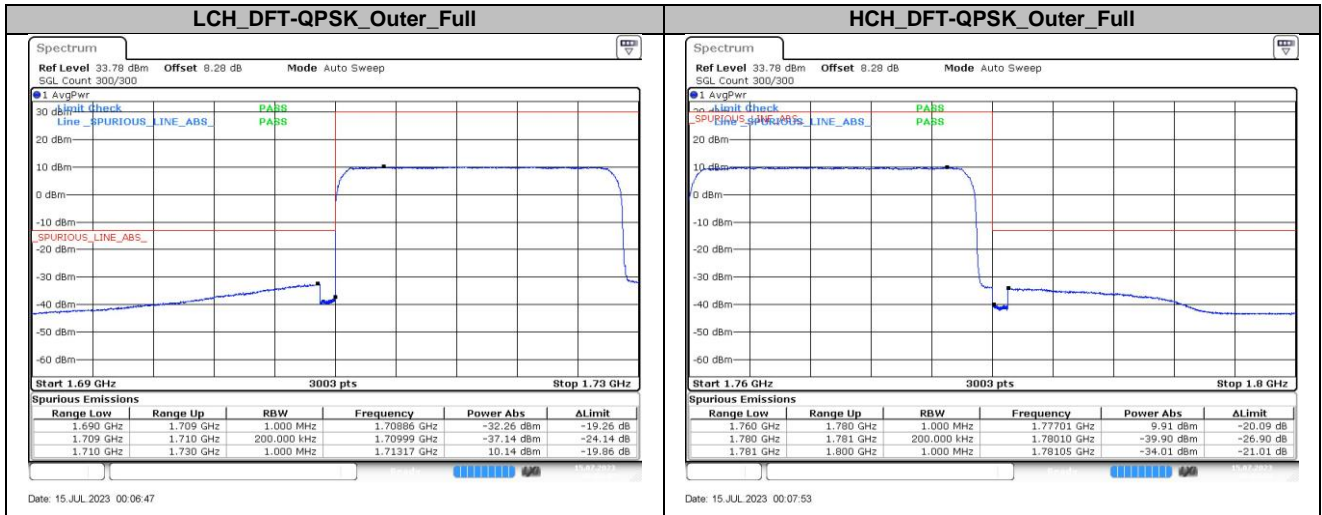

5.1.4. Bandwidth:20MHz

5.1.5. Bandwidth:30MHz

5.1.6. Bandwidth:40MHz

6. Conducted Spurious Emission

6.1. Test Plots

6.1.1. Bandwidth:5MHz

6.1.2. Bandwidth:10MHz

6.1.3. Bandwidth:15MHz

6.1.4. Bandwidth:20MHz

6.1.5. Bandwidth:25MHz

6.1.6. Bandwidth:30MHz

6.1.7. Bandwidth:40MHz

7. Frequency Stability

7.1. Test Results

7.1.1. Frequency Error Vs Voltage

SCS	Bandwidth	Channel	RB Config	Modulation	Temperature	Voltage	Deviation Result		Verdict
							(Hz)	(ppm)	
15KHz	40MHz	MCH	Outer_Full	DFT-QPSK	NT	LV	0.20	0.000115	Pass
15KHz	40MHz	MCH	Outer_Full	DFT-QPSK	NT	NV	2.40	0.001375	Pass
15KHz	40MHz	MCH	Outer_Full	DFT-QPSK	NT	HV	0.30	0.000172	Pass

7.1.2. Frequency Error Vs Temperature

SCS	Bandwidth	Channel	RB Config	Modulation	Temperature	Voltage	Deviation Result		Verdict
							(Hz)	(ppm)	
15KHz	40MHz	MCH	Outer_Full	DFT-QPSK	-30°C	NV	-0.30	-0.000172	Pass
15KHz	40MHz	MCH	Outer_Full	DFT-QPSK	-20°C	NV	0.80	0.000458	Pass
15KHz	40MHz	MCH	Outer_Full	DFT-QPSK	-10°C	NV	1.50	0.000860	Pass
15KHz	40MHz	MCH	Outer_Full	DFT-QPSK	0°C	NV	2.60	0.001490	Pass
15KHz	40MHz	MCH	Outer_Full	DFT-QPSK	10°C	NV	0.80	0.000458	Pass
15KHz	40MHz	MCH	Outer_Full	DFT-QPSK	20°C	NV	0.40	0.000229	Pass
15KHz	40MHz	MCH	Outer_Full	DFT-QPSK	30°C	NV	1.40	0.000802	Pass
15KHz	40MHz	MCH	Outer_Full	DFT-QPSK	40°C	NV	1.40	0.000802	Pass
15KHz	40MHz	MCH	Outer_Full	DFT-QPSK	50°C	NV	3.10	0.001777	Pass

The End

**Appendix
for
DC_41A_n77A
(3700-3980)**

Contents

1.	EFFECTIVE ISOTROPIC RADIATED POWER	3
1.1.	TEST RESULTS @ ANT4 (ANTENNA GAIN=-3.50DBI)	3
2.	PEAK-TO-AVERAGE RATIO	8
2.1.	TEST RESULTS	8
2.2.	TEST PLOTS.....	8
3.	MODULATION CHARACTERISTICS	9
3.1.	TEST PLOTS.....	9
4.	99% OCCUPIED BANDWIDTH & 26DB EMISSION BANDWIDTH	11
4.1.	TEST RESULTS	11
4.2.	TEST PLOTS.....	12
5.	CONDUCTED BAND EDGES	23
5.1.	TEST PLOTS.....	23
6.	CONDUCTED SPURIOUS EMISSION	38
6.1.	TEST PLOTS.....	38
7.	FREQUENCY STABILITY.....	49
7.1.	TEST RESULTS	49