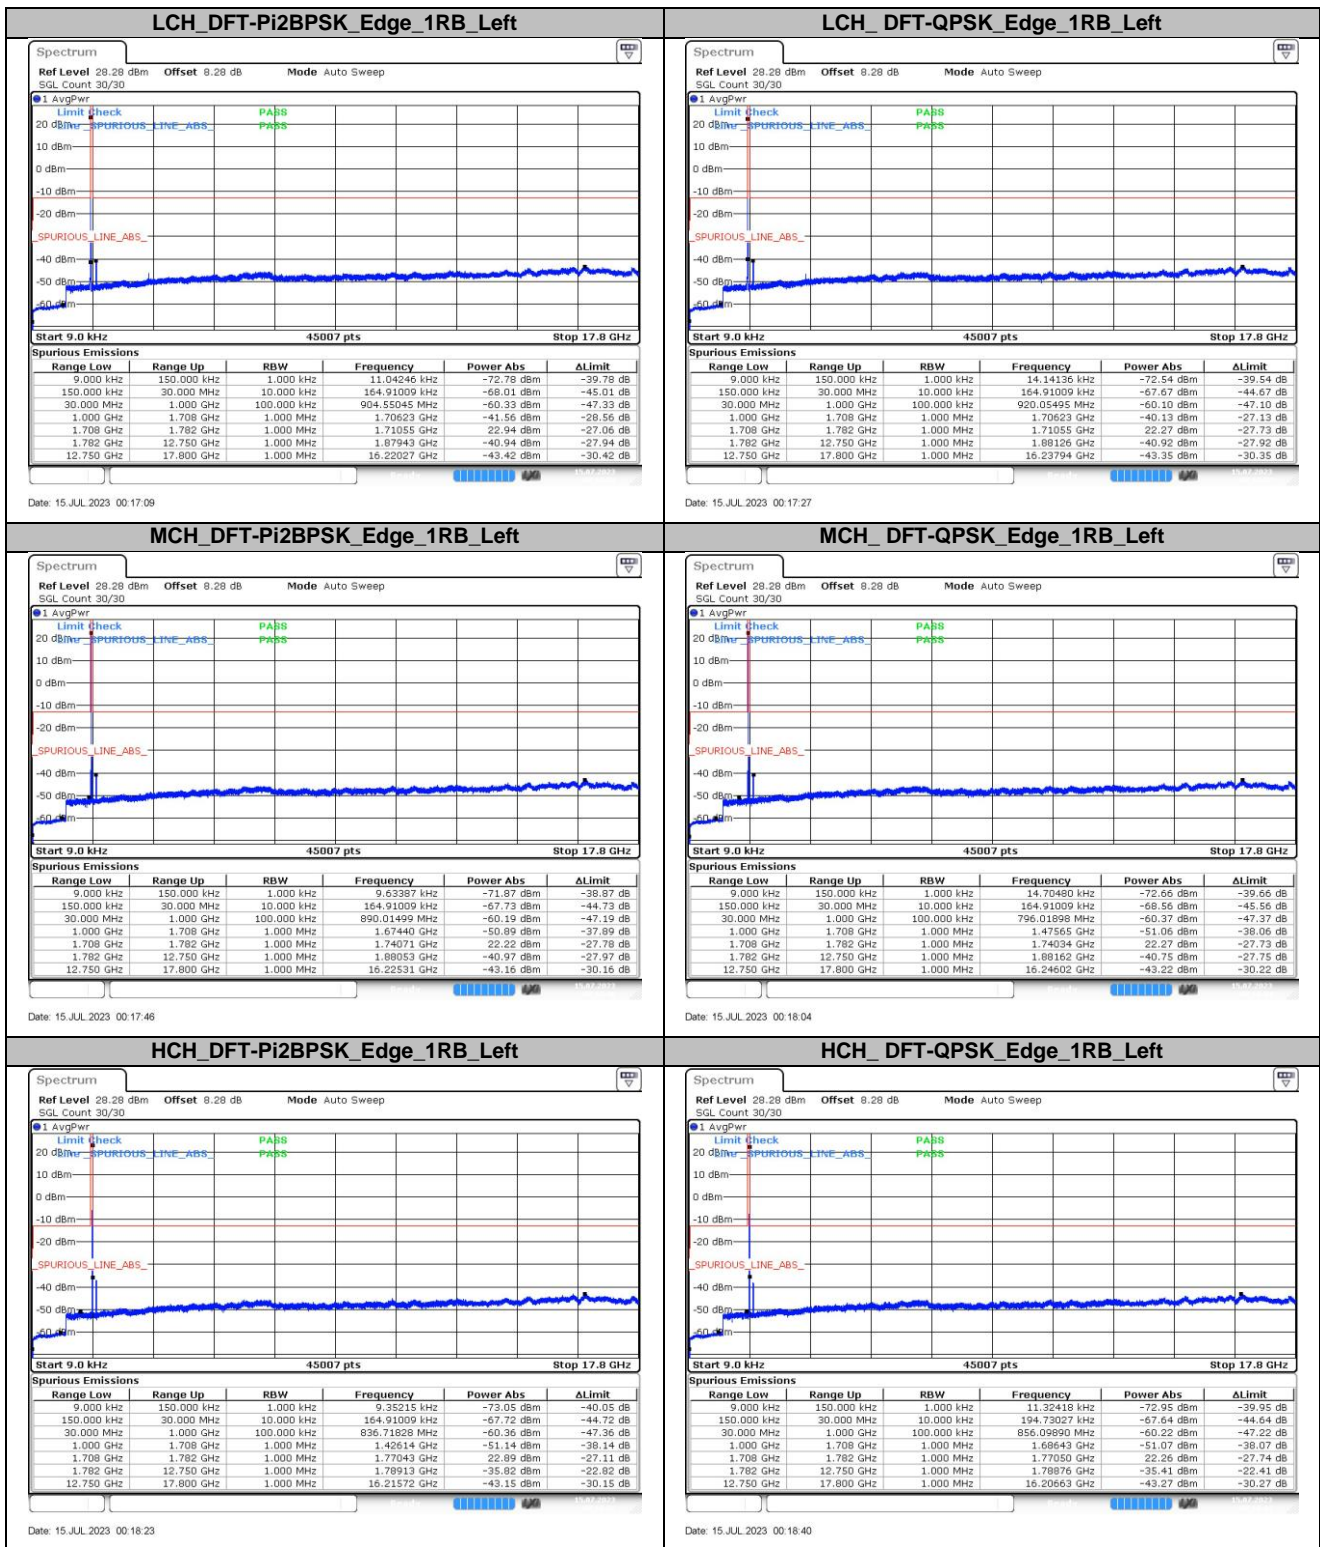

5.1.4. Bandwidth:20MHz

5.1.5. Bandwidth:30MHz

5.1.6. Bandwidth:40MHz

6. Conducted Spurious Emission

6.1. Test Plots

6.1.1. Bandwidth:5MHz

6.1.2. Bandwidth:10MHz

6.1.3. Bandwidth:15MHz

6.1.4. Bandwidth:20MHz

6.1.5. Bandwidth:25MHz

6.1.6. Bandwidth:30MHz

6.1.7. Bandwidth:40MHz

7. Frequency Stability

7.1. Test Results

7.1.1. Frequency Error Vs Voltage

SCS	Bandwidth	Channel	RB Config	Modulation	Temperature	Voltage	Deviation Result		Verdict
							(Hz)	(ppm)	
15KHz	40MHz	MCH	Outer_Full	DFT-QPSK	NT	LV	0.20	0.000115	Pass
15KHz	40MHz	MCH	Outer_Full	DFT-QPSK	NT	NV	2.40	0.001375	Pass
15KHz	40MHz	MCH	Outer_Full	DFT-QPSK	NT	HV	0.30	0.000172	Pass