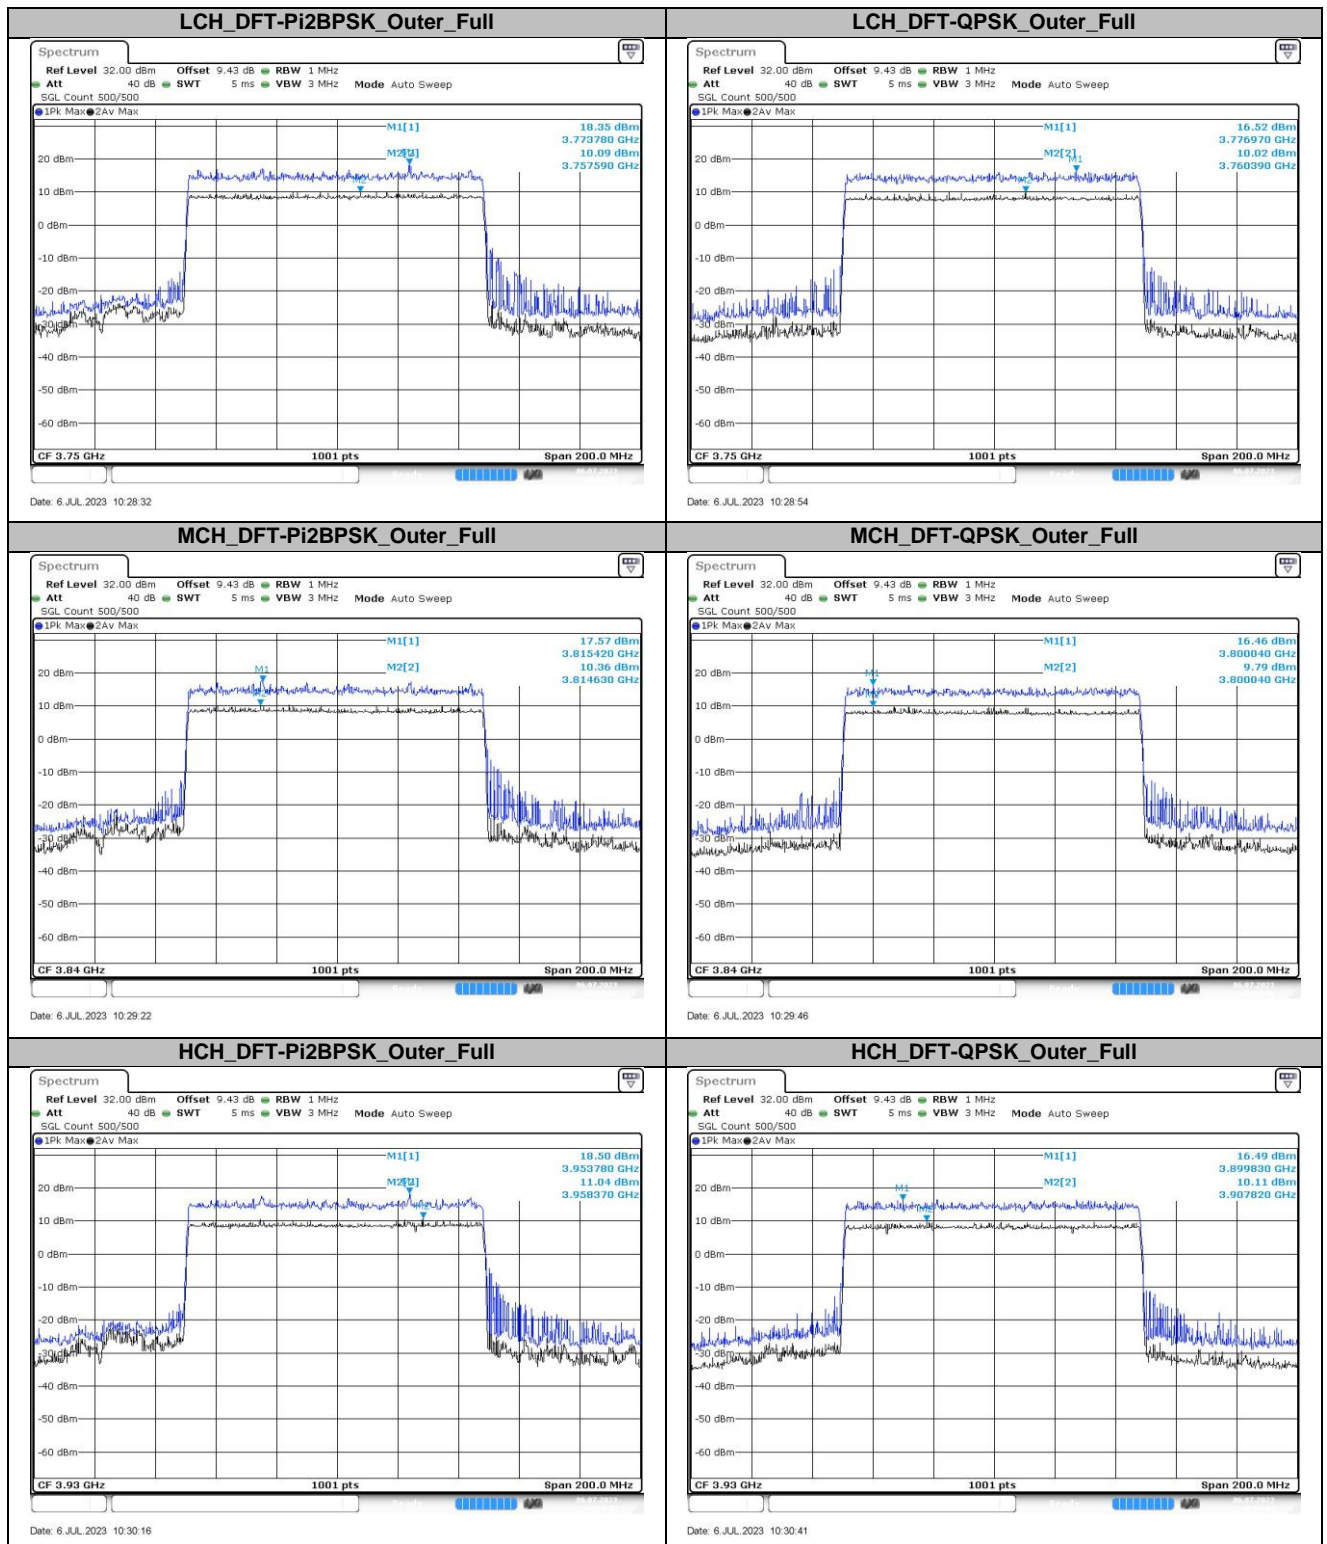

2. Peak-to-Average Ratio

2.1. Test Results

SCS	Bandwidth	Channel	RB Config	Result (dB)		Limit (dB)	Verdict
				DFT-Pi2BPSK	DFT-QPSK		
30KHz	100MHz	LCH	Outer_Full	8.26	6.50	13.00	Pass
30KHz	100MHz	MCH	Outer_Full	7.21	6.67	13.00	Pass
30KHz	100MHz	HCH	Outer_Full	7.46	6.38	13.00	Pass

2.2. Test Plots

2.2.1. Bandwidth:100MHz