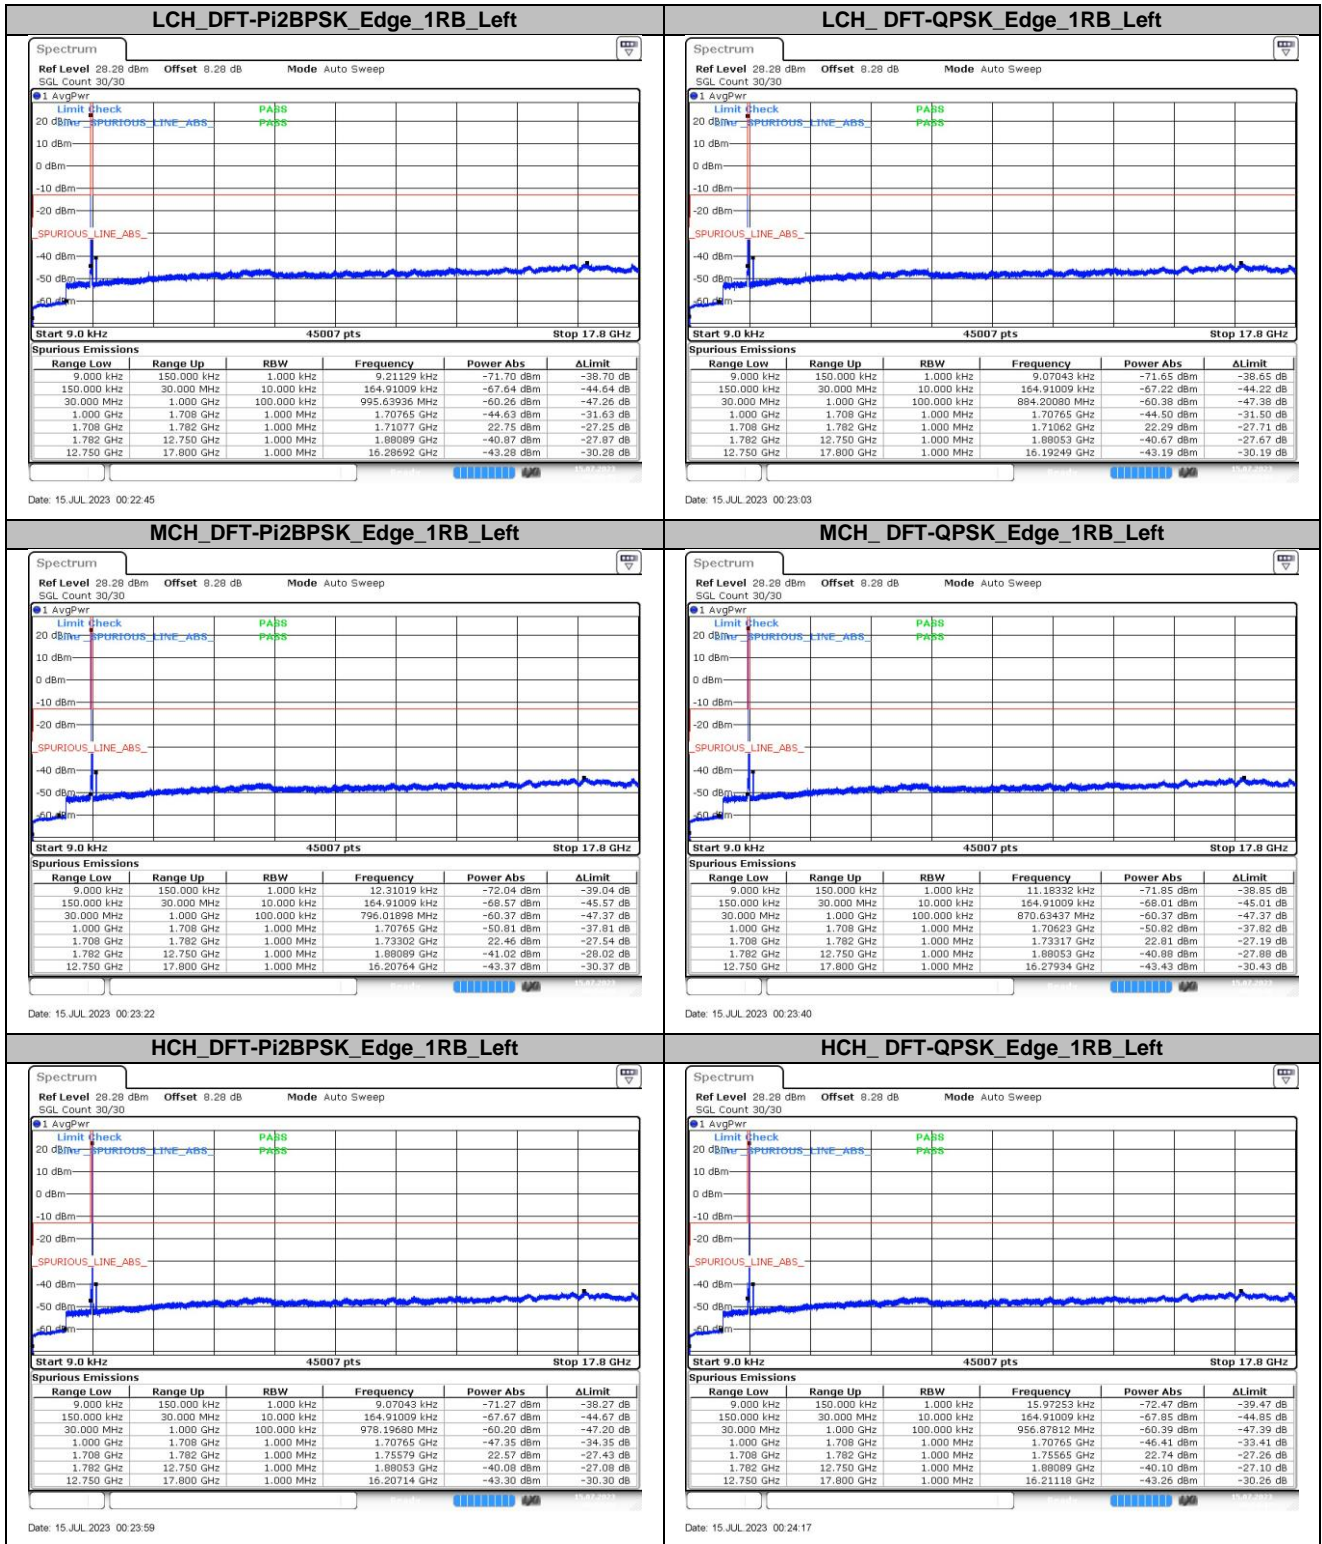

5.1.4. Bandwidth:20MHz

5.1.5. Bandwidth:30MHz

5.1.6. Bandwidth:40MHz

6. Conducted Spurious Emission

6.1. Test Plots

6.1.1. Bandwidth:5MHz

6.1.2. Bandwidth:10MHz

6.1.3. Bandwidth:15MHz

6.1.4. Bandwidth:20MHz

6.1.5. Bandwidth:25MHz

6.1.6. Bandwidth:30MHz

6.1.7. Bandwidth:40MHz

7. Frequency Stability

7.1. Test Results

7.1.1. Frequency Error Vs Voltage

SCS	Bandwidth	Channel	RB Config	Modulation	Temperature	Voltage	Deviation Result		Verdict
							(Hz)	(ppm)	
15KHz	40MHz	MCH	Outer_Full	DFT-QPSK	NT	LV	0.20	0.000115	Pass
15KHz	40MHz	MCH	Outer_Full	DFT-QPSK	NT	NV	2.40	0.001375	Pass
15KHz	40MHz	MCH	Outer_Full	DFT-QPSK	NT	HV	0.30	0.000172	Pass