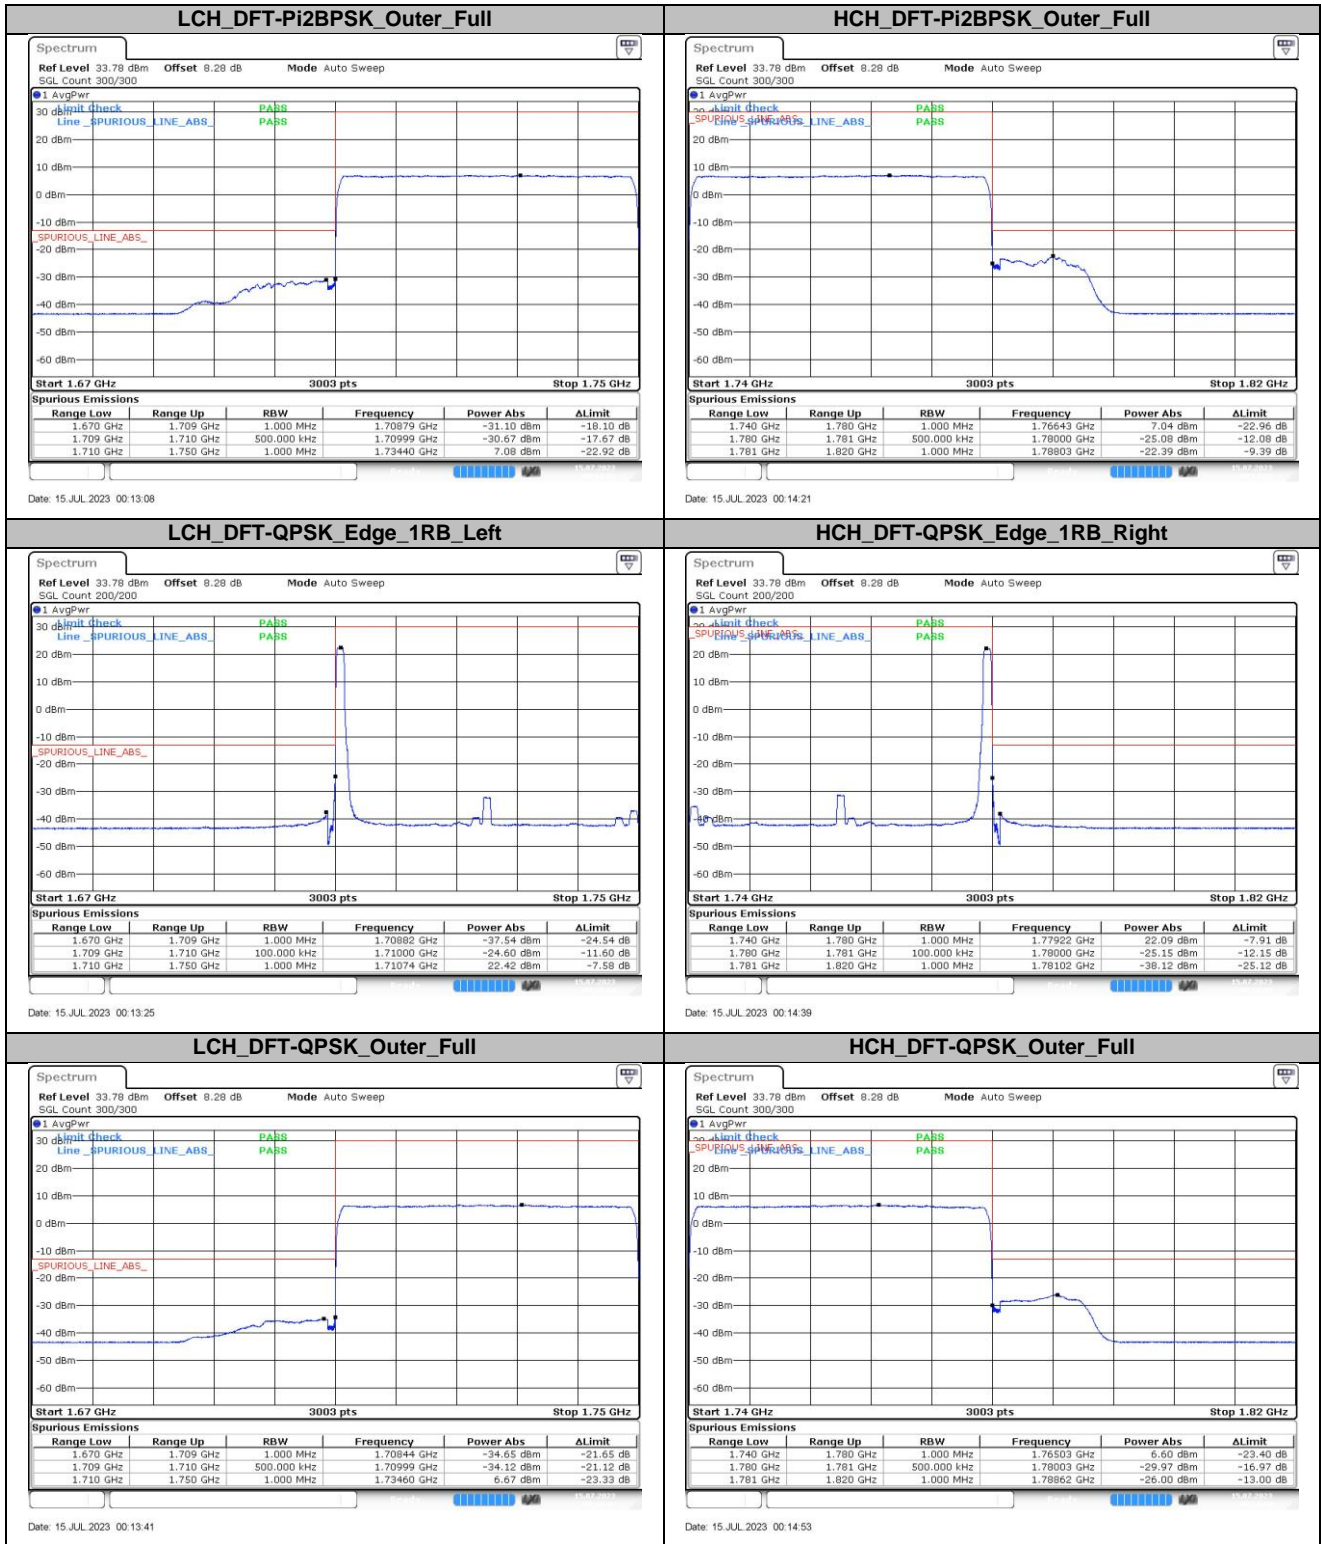

5.1.4. Bandwidth:20MHz

5.1.5. Bandwidth:30MHz

5.1.6. Bandwidth:40MHz

6. Conducted Spurious Emission

6.1. Test Plots

6.1.1. Bandwidth:5MHz

6.1.2. Bandwidth:10MHz

6.1.3. Bandwidth:15MHz

6.1.4. Bandwidth:20MHz

6.1.5. Bandwidth:25MHz

6.1.6. Bandwidth:30MHz

6.1.7. Bandwidth:40MHz

7. Frequency Stability

7.1. Test Results

7.1.1. Frequency Error Vs Voltage

SCS	Bandwidth	Channel	RB Config	Modulation	Temperature	Voltage	Deviation Result		Verdict
							(Hz)	(ppm)	
15KHz	40MHz	MCH	Outer_Full	DFT-QPSK	NT	LV	0.20	0.000115	Pass
15KHz	40MHz	MCH	Outer_Full	DFT-QPSK	NT	NV	2.40	0.001375	Pass
15KHz	40MHz	MCH	Outer_Full	DFT-QPSK	NT	HV	0.30	0.000172	Pass

7.1.2. Frequency Error Vs Temperature

SCS	Bandwidth	Channel	RB Config	Modulation	Temperature	Voltage	Deviation Result		Verdict
							(Hz)	(ppm)	
15KHz	40MHz	MCH	Outer_Full	DFT-QPSK	-30°C	NV	-0.30	-0.000172	Pass
15KHz	40MHz	MCH	Outer_Full	DFT-QPSK	-20°C	NV	0.80	0.000458	Pass
15KHz	40MHz	MCH	Outer_Full	DFT-QPSK	-10°C	NV	1.50	0.000860	Pass
15KHz	40MHz	MCH	Outer_Full	DFT-QPSK	0°C	NV	2.60	0.001490	Pass
15KHz	40MHz	MCH	Outer_Full	DFT-QPSK	10°C	NV	0.80	0.000458	Pass
15KHz	40MHz	MCH	Outer_Full	DFT-QPSK	20°C	NV	0.40	0.000229	Pass
15KHz	40MHz	MCH	Outer_Full	DFT-QPSK	30°C	NV	1.40	0.000802	Pass
15KHz	40MHz	MCH	Outer_Full	DFT-QPSK	40°C	NV	1.40	0.000802	Pass
15KHz	40MHz	MCH	Outer_Full	DFT-QPSK	50°C	NV	3.10	0.001777	Pass

The End

**Appendix
for
DC_41A_n77A
(3700-3980)**

Contents

1.	EFFECTIVE ISOTROPIC RADIATED POWER	3
1.1.	TEST RESULTS @ ANT4 (ANTENNA GAIN=-3.50DBI)	3
2.	PEAK-TO-AVERAGE RATIO	8
2.1.	TEST RESULTS	8
2.2.	TEST PLOTS.....	8
3.	MODULATION CHARACTERISTICS	9
3.1.	TEST PLOTS.....	9
4.	99% OCCUPIED BANDWIDTH & 26DB EMISSION BANDWIDTH	11
4.1.	TEST RESULTS	11
4.2.	TEST PLOTS.....	12
5.	CONDUCTED BAND EDGES	23
5.1.	TEST PLOTS.....	23
6.	CONDUCTED SPURIOUS EMISSION	38
6.1.	TEST PLOTS.....	38
7.	FREQUENCY STABILITY.....	49
7.1.	TEST RESULTS	49