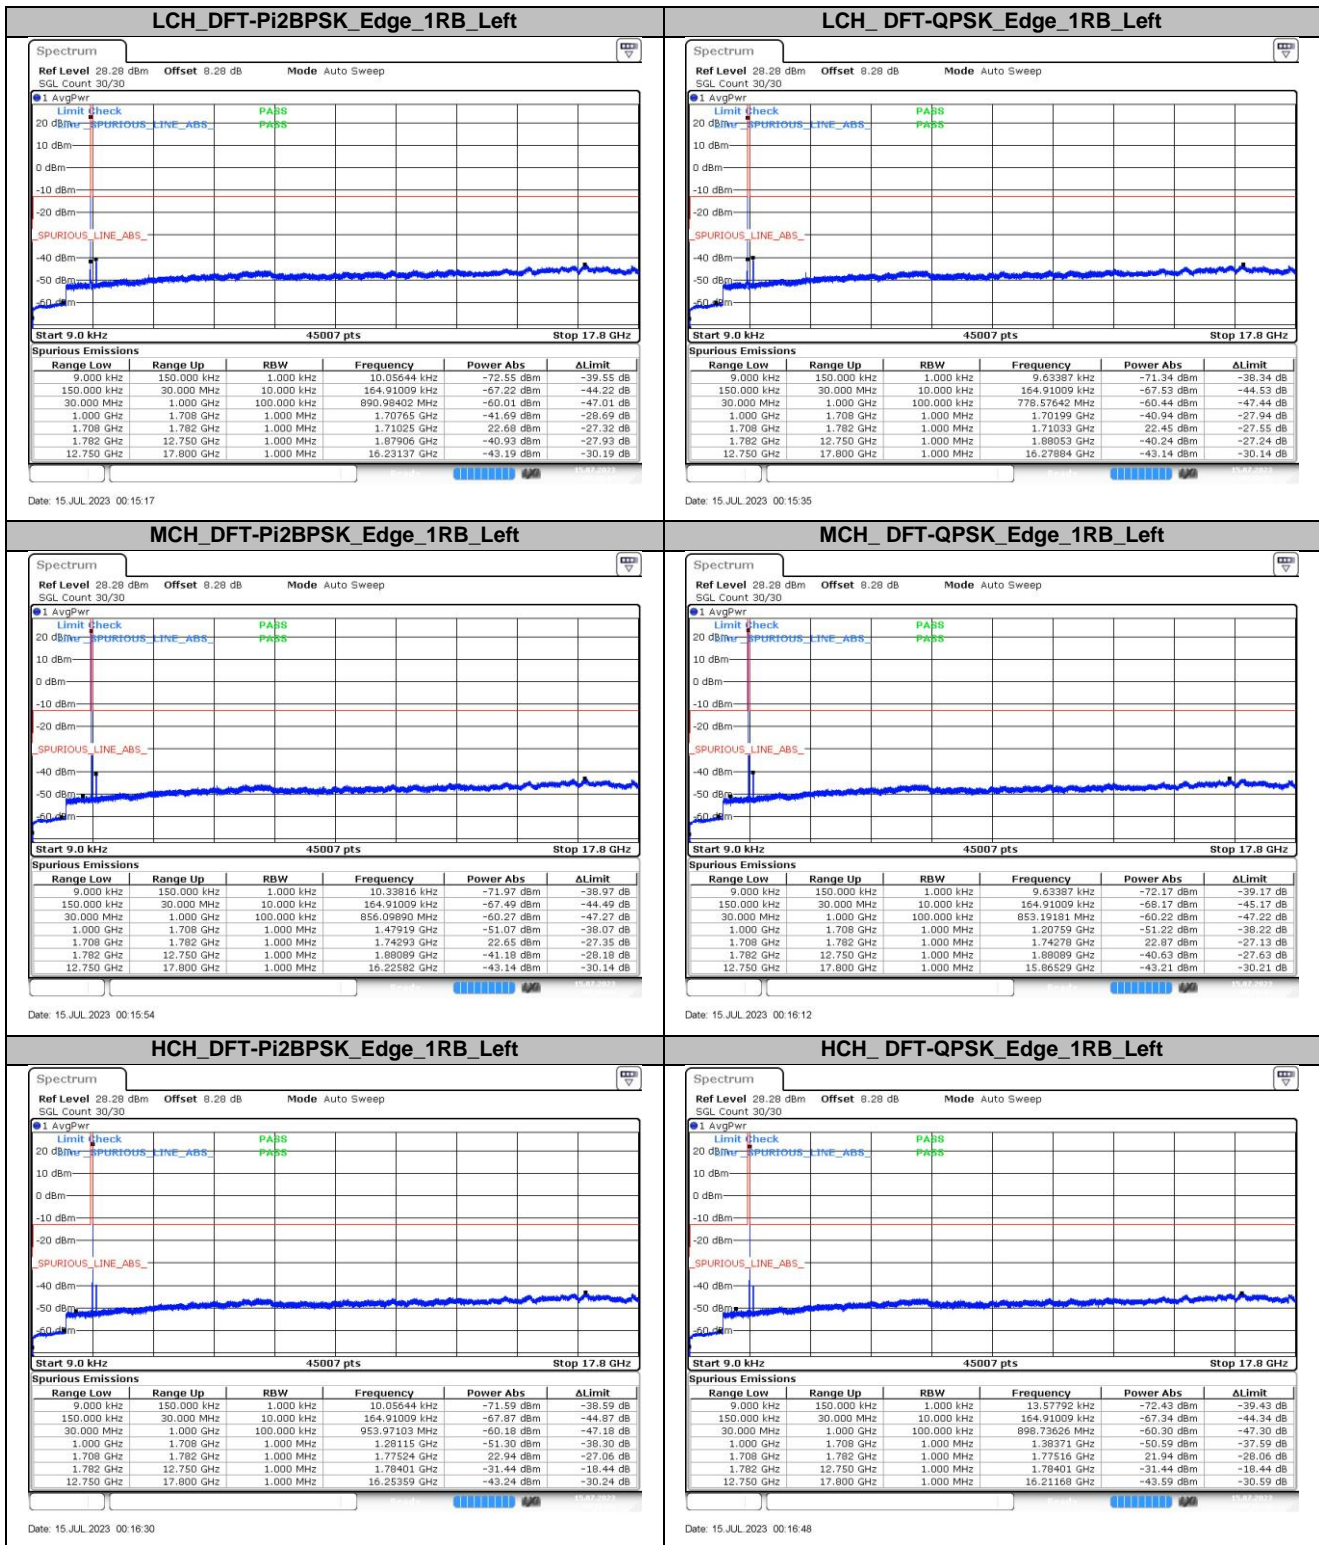

5.1.4. Bandwidth:20MHz

5.1.5. Bandwidth:30MHz

5.1.6. Bandwidth:40MHz

6. Conducted Spurious Emission

6.1. Test Plots

6.1.1. Bandwidth:5MHz

6.1.2. Bandwidth:10MHz

6.1.3. Bandwidth:15MHz

6.1.4. Bandwidth:20MHz

6.1.5. Bandwidth:25MHz

6.1.6. Bandwidth:30MHz

6.1.7. Bandwidth:40MHz

7. Frequency Stability

7.1. Test Results

7.1.1. Frequency Error Vs Voltage

SCS	Bandwidth	Channel	RB Config	Modulation	Temperature	Voltage	Deviation Result		Verdict
							(Hz)	(ppm)	
15KHz	40MHz	MCH	Outer_Full	DFT-QPSK	NT	LV	0.20	0.000115	Pass
15KHz	40MHz	MCH	Outer_Full	DFT-QPSK	NT	NV	2.40	0.001375	Pass
15KHz	40MHz	MCH	Outer_Full	DFT-QPSK	NT	HV	0.30	0.000172	Pass