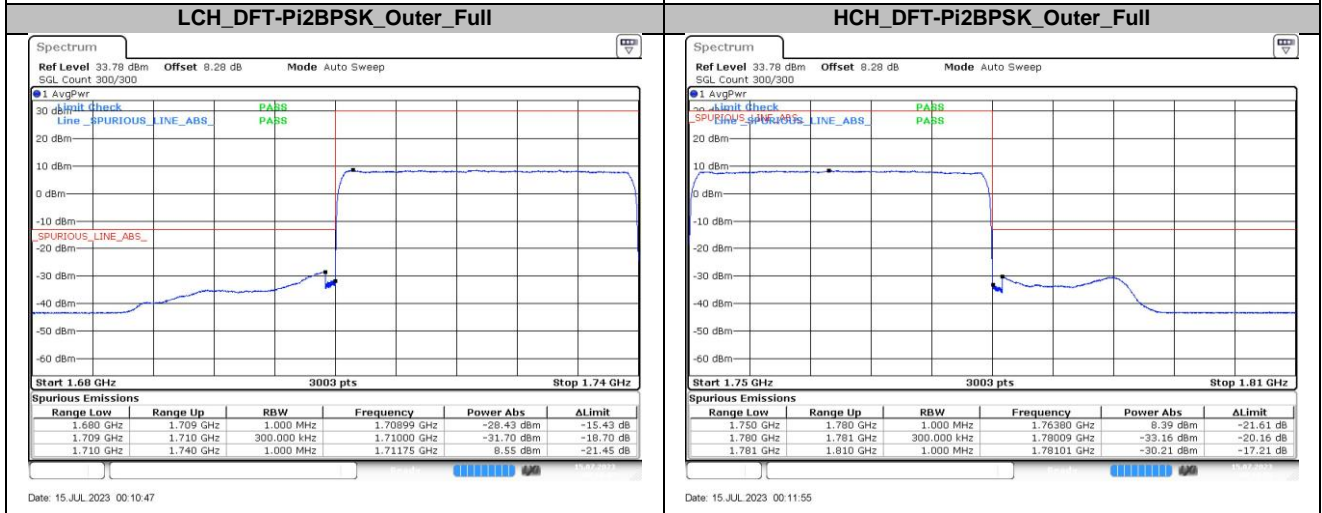

5.1.4. Bandwidth:20MHz

5.1.5. Bandwidth:30MHz

5.1.6. Bandwidth:40MHz

6. Conducted Spurious Emission

6.1. Test Plots

6.1.1. Bandwidth:5MHz

6.1.2. Bandwidth:10MHz

6.1.3. Bandwidth:15MHz

6.1.4. Bandwidth:20MHz

6.1.5. Bandwidth:25MHz

6.1.6. Bandwidth:30MHz

6.1.7. Bandwidth:40MHz

7. Frequency Stability

7.1. Test Results

7.1.1. Frequency Error Vs Voltage

SCS	Bandwidth	Channel	RB Config	Modulation	Temperature	Voltage	Deviation Result		Verdict
							(Hz)	(ppm)	
15KHz	40MHz	MCH	Outer_Full	DFT-QPSK	NT	LV	0.20	0.000115	Pass
15KHz	40MHz	MCH	Outer_Full	DFT-QPSK	NT	NV	2.40	0.001375	Pass
15KHz	40MHz	MCH	Outer_Full	DFT-QPSK	NT	HV	0.30	0.000172	Pass

7.1.2. Frequency Error Vs Temperature

SCS	Bandwidth	Channel	RB Config	Modulation	Temperature	Voltage	Deviation Result		Verdict
							(Hz)	(ppm)	
15KHz	40MHz	MCH	Outer_Full	DFT-QPSK	-30°C	NV	-0.30	-0.000172	Pass
15KHz	40MHz	MCH	Outer_Full	DFT-QPSK	-20°C	NV	0.80	0.000458	Pass
15KHz	40MHz	MCH	Outer_Full	DFT-QPSK	-10°C	NV	1.50	0.000860	Pass
15KHz	40MHz	MCH	Outer_Full	DFT-QPSK	0°C	NV	2.60	0.001490	Pass
15KHz	40MHz	MCH	Outer_Full	DFT-QPSK	10°C	NV	0.80	0.000458	Pass
15KHz	40MHz	MCH	Outer_Full	DFT-QPSK	20°C	NV	0.40	0.000229	Pass
15KHz	40MHz	MCH	Outer_Full	DFT-QPSK	30°C	NV	1.40	0.000802	Pass
15KHz	40MHz	MCH	Outer_Full	DFT-QPSK	40°C	NV	1.40	0.000802	Pass
15KHz	40MHz	MCH	Outer_Full	DFT-QPSK	50°C	NV	3.10	0.001777	Pass

The End

**Appendix
for
DC_41A_n77A
(3700-3980)**

Contents

1.	EFFECTIVE ISOTROPIC RADIATED POWER	3
1.1.	TEST RESULTS @ ANT4 (ANTENNA GAIN=-3.50DBI)	3
2.	PEAK-TO-AVERAGE RATIO	8
2.1.	TEST RESULTS	8
2.2.	TEST PLOTS.....	8
3.	MODULATION CHARACTERISTICS	9
3.1.	TEST PLOTS.....	9
4.	99% OCCUPIED BANDWIDTH & 26DB EMISSION BANDWIDTH	11
4.1.	TEST RESULTS	11
4.2.	TEST PLOTS.....	12
5.	CONDUCTED BAND EDGES	23
5.1.	TEST PLOTS.....	23
6.	CONDUCTED SPURIOUS EMISSION	38
6.1.	TEST PLOTS.....	38
7.	FREQUENCY STABILITY.....	49
7.1.	TEST RESULTS	49