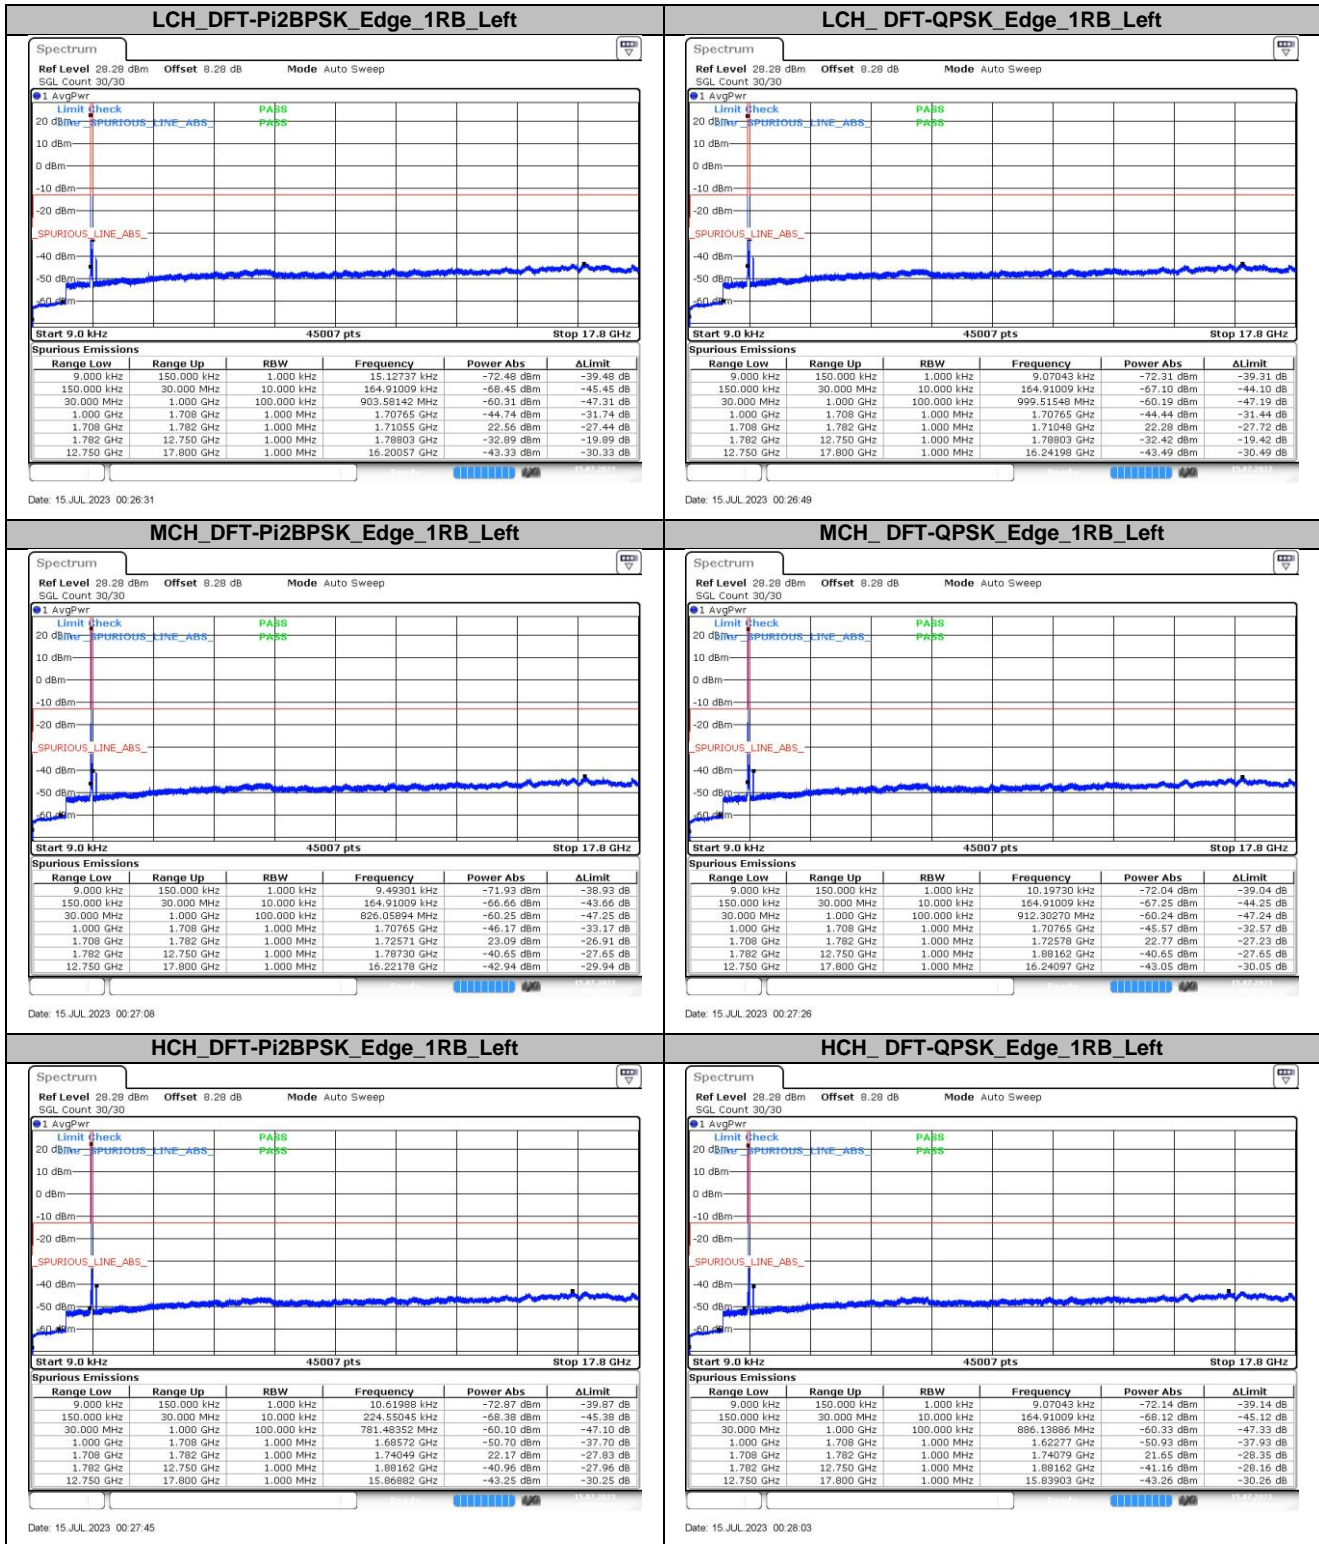

5.1.4. Bandwidth:20MHz

5.1.5. Bandwidth:30MHz

5.1.6. Bandwidth:40MHz

6. Conducted Spurious Emission

6.1. Test Plots

6.1.1. Bandwidth:5MHz

6.1.2. Bandwidth:10MHz

6.1.3. Bandwidth:15MHz

6.1.4. Bandwidth:20MHz

6.1.5. Bandwidth:25MHz

6.1.6. Bandwidth:30MHz

6.1.7. Bandwidth:40MHz

7. Frequency Stability

7.1. Test Results

7.1.1. Frequency Error Vs Voltage

SCS	Bandwidth	Channel	RB Config	Modulation	Temperature	Voltage	Deviation Result		Verdict
							(Hz)	(ppm)	
15KHz	40MHz	MCH	Outer_Full	DFT-QPSK	NT	LV	0.20	0.000115	Pass
15KHz	40MHz	MCH	Outer_Full	DFT-QPSK	NT	NV	2.40	0.001375	Pass
15KHz	40MHz	MCH	Outer_Full	DFT-QPSK	NT	HV	0.30	0.000172	Pass

7.1.2. Frequency Error Vs Temperature

SCS	Bandwidth	Channel	RB Config	Modulation	Temperature	Voltage	Deviation Result		Verdict
							(Hz)	(ppm)	
15KHz	40MHz	MCH	Outer_Full	DFT-QPSK	-30°C	NV	-0.30	-0.000172	Pass
15KHz	40MHz	MCH	Outer_Full	DFT-QPSK	-20°C	NV	0.80	0.000458	Pass
15KHz	40MHz	MCH	Outer_Full	DFT-QPSK	-10°C	NV	1.50	0.000860	Pass
15KHz	40MHz	MCH	Outer_Full	DFT-QPSK	0°C	NV	2.60	0.001490	Pass
15KHz	40MHz	MCH	Outer_Full	DFT-QPSK	10°C	NV	0.80	0.000458	Pass
15KHz	40MHz	MCH	Outer_Full	DFT-QPSK	20°C	NV	0.40	0.000229	Pass
15KHz	40MHz	MCH	Outer_Full	DFT-QPSK	30°C	NV	1.40	0.000802	Pass
15KHz	40MHz	MCH	Outer_Full	DFT-QPSK	40°C	NV	1.40	0.000802	Pass
15KHz	40MHz	MCH	Outer_Full	DFT-QPSK	50°C	NV	3.10	0.001777	Pass

The End

**Appendix
for
DC_41A_n77A
(3700-3980)**

Contents

1.	EFFECTIVE ISOTROPIC RADIATED POWER	3
1.1.	TEST RESULTS @ ANT4 (ANTENNA GAIN=-3.50DBI)	3
2.	PEAK-TO-AVERAGE RATIO	8
2.1.	TEST RESULTS	8
2.2.	TEST PLOTS.....	8
3.	MODULATION CHARACTERISTICS	9
3.1.	TEST PLOTS.....	9
4.	99% OCCUPIED BANDWIDTH & 26DB EMISSION BANDWIDTH	11
4.1.	TEST RESULTS	11
4.2.	TEST PLOTS.....	12
5.	CONDUCTED BAND EDGES	23
5.1.	TEST PLOTS.....	23
6.	CONDUCTED SPURIOUS EMISSION	38
6.1.	TEST PLOTS.....	38
7.	FREQUENCY STABILITY.....	49
7.1.	TEST RESULTS	49