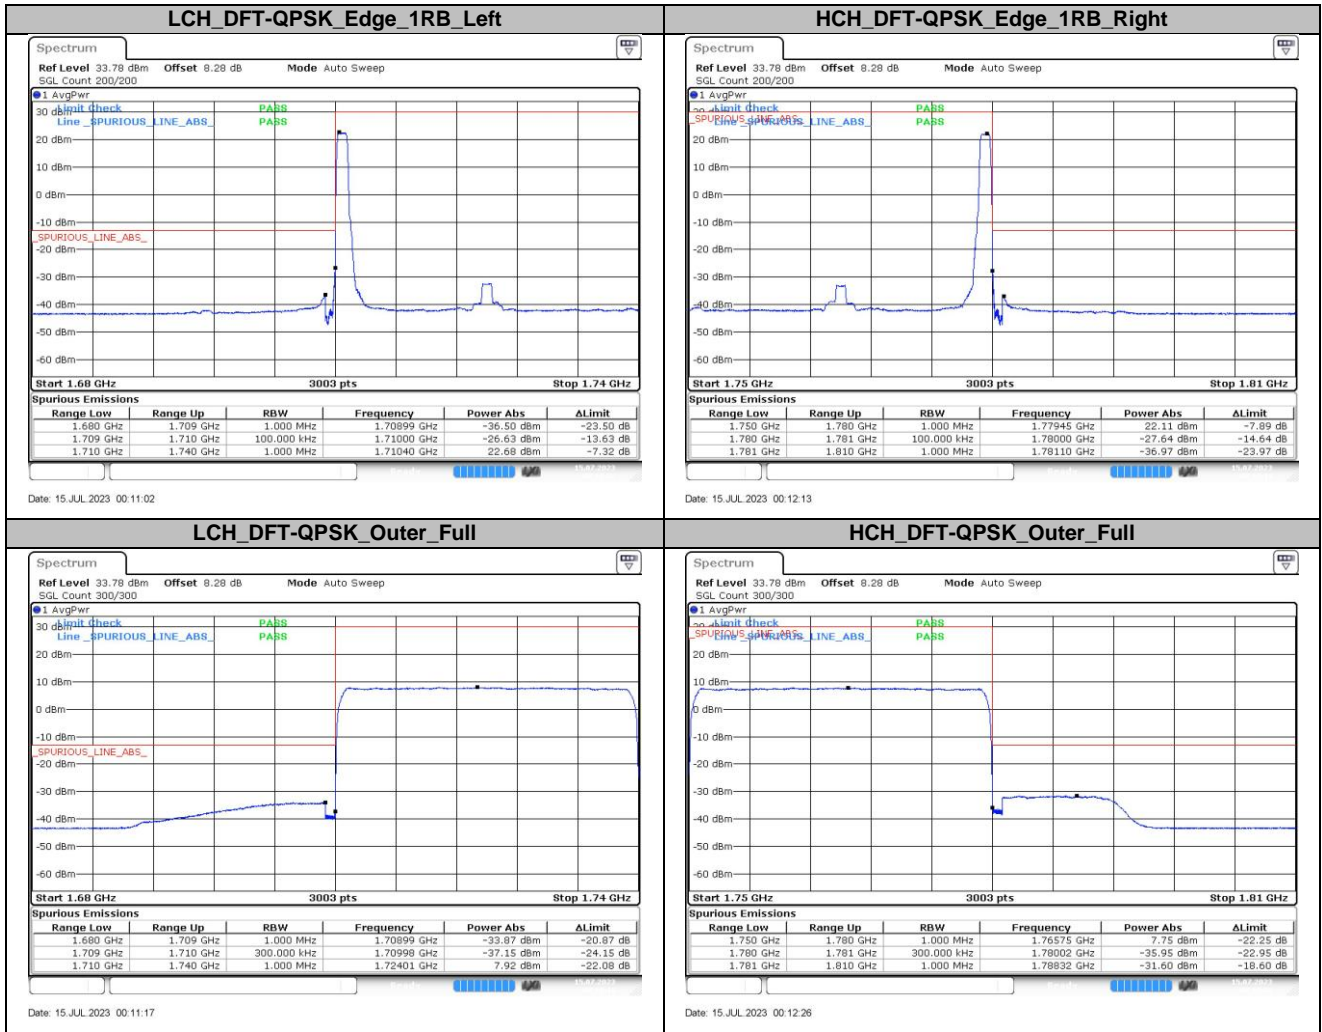

5.1.4. Bandwidth:20MHz

5.1.5. Bandwidth:30MHz

5.1.6. Bandwidth:40MHz

6. Conducted Spurious Emission

6.1. Test Plots

6.1.1. Bandwidth:5MHz

6.1.2. Bandwidth:10MHz

6.1.3. Bandwidth:15MHz

6.1.4. Bandwidth:20MHz

6.1.5. Bandwidth:25MHz

6.1.6. Bandwidth:30MHz

6.1.7. Bandwidth:40MHz

7. Frequency Stability

7.1. Test Results

7.1.1. Frequency Error Vs Voltage

SCS	Bandwidth	Channel	RB Config	Modulation	Temperature	Voltage	Deviation Result		Verdict
							(Hz)	(ppm)	
15KHz	40MHz	MCH	Outer_Full	DFT-QPSK	NT	LV	0.20	0.000115	Pass
15KHz	40MHz	MCH	Outer_Full	DFT-QPSK	NT	NV	2.40	0.001375	Pass
15KHz	40MHz	MCH	Outer_Full	DFT-QPSK	NT	HV	0.30	0.000172	Pass

7.1.2. Frequency Error Vs Temperature

SCS	Bandwidth	Channel	RB Config	Modulation	Temperature	Voltage	Deviation Result		Verdict
							(Hz)	(ppm)	
15KHz	40MHz	MCH	Outer_Full	DFT-QPSK	-30°C	NV	-0.30	-0.000172	Pass
15KHz	40MHz	MCH	Outer_Full	DFT-QPSK	-20°C	NV	0.80	0.000458	Pass
15KHz	40MHz	MCH	Outer_Full	DFT-QPSK	-10°C	NV	1.50	0.000860	Pass
15KHz	40MHz	MCH	Outer_Full	DFT-QPSK	0°C	NV	2.60	0.001490	Pass
15KHz	40MHz	MCH	Outer_Full	DFT-QPSK	10°C	NV	0.80	0.000458	Pass
15KHz	40MHz	MCH	Outer_Full	DFT-QPSK	20°C	NV	0.40	0.000229	Pass
15KHz	40MHz	MCH	Outer_Full	DFT-QPSK	30°C	NV	1.40	0.000802	Pass
15KHz	40MHz	MCH	Outer_Full	DFT-QPSK	40°C	NV	1.40	0.000802	Pass
15KHz	40MHz	MCH	Outer_Full	DFT-QPSK	50°C	NV	3.10	0.001777	Pass

The End

**Appendix
for
DC_41A_n77A
(3700-3980)**

Contents

1.	EFFECTIVE ISOTROPIC RADIATED POWER	3
1.1.	TEST RESULTS @ ANT4 (ANTENNA GAIN=-3.50DBI)	3
2.	PEAK-TO-AVERAGE RATIO	8
2.1.	TEST RESULTS	8
2.2.	TEST PLOTS.....	8
3.	MODULATION CHARACTERISTICS	9
3.1.	TEST PLOTS.....	9
4.	99% OCCUPIED BANDWIDTH & 26DB EMISSION BANDWIDTH	11
4.1.	TEST RESULTS	11
4.2.	TEST PLOTS.....	12
5.	CONDUCTED BAND EDGES	23
5.1.	TEST PLOTS.....	23
6.	CONDUCTED SPURIOUS EMISSION	38
6.1.	TEST PLOTS.....	38
7.	FREQUENCY STABILITY.....	49
7.1.	TEST RESULTS	49