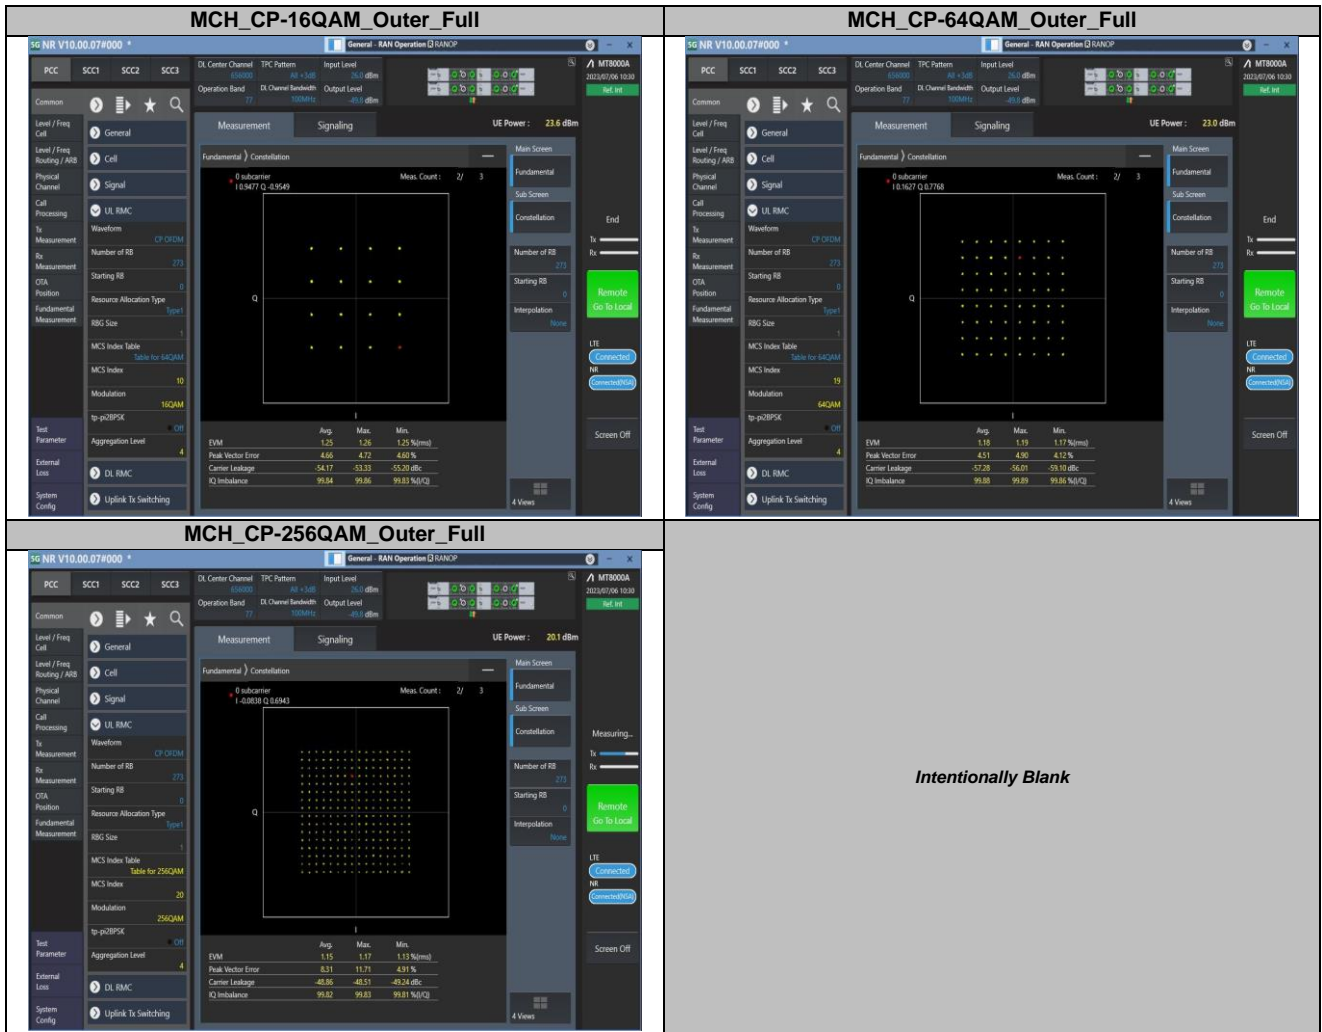

2.2. Test Plots

2.2.1. Bandwidth:100MHz

3. Modulation Characteristics

3.1. Test Plots

3.1.1. Bandwidth:100MHz

Intentionally Blank

4. 99% Occupied Bandwidth & 26dB Emission Bandwidth

4.1. Test Results