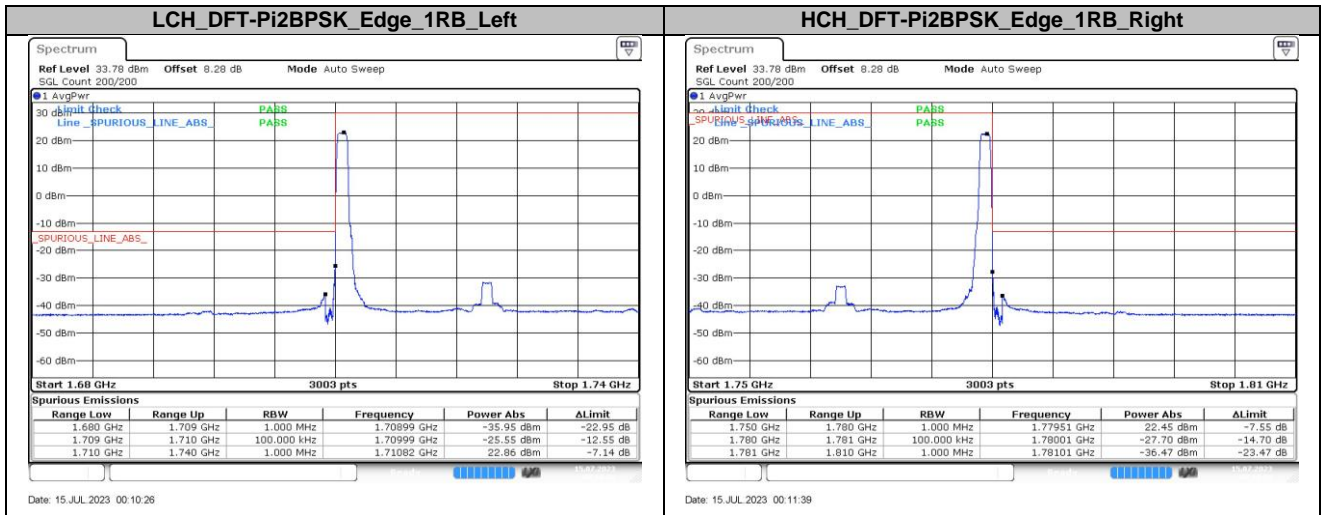

5.1.4. Bandwidth:20MHz

5.1.5. Bandwidth:30MHz

5.1.6. Bandwidth:40MHz

6. Conducted Spurious Emission

6.1. Test Plots

6.1.1. Bandwidth:5MHz

6.1.2. Bandwidth:10MHz

6.1.3. Bandwidth:15MHz

6.1.4. Bandwidth:20MHz

6.1.5. Bandwidth:25MHz

6.1.6. Bandwidth:30MHz

6.1.7. Bandwidth:40MHz

7. Frequency Stability

7.1. Test Results

7.1.1. Frequency Error Vs Voltage

SCS	Bandwidth	Channel	RB Config	Modulation	Temperature	Voltage	Deviation Result		Verdict
							(Hz)	(ppm)	
15KHz	40MHz	MCH	Outer_Full	DFT-QPSK	NT	LV	0.20	0.000115	Pass
15KHz	40MHz	MCH	Outer_Full	DFT-QPSK	NT	NV	2.40	0.001375	Pass
15KHz	40MHz	MCH	Outer_Full	DFT-QPSK	NT	HV	0.30	0.000172	Pass

7.1.2. Frequency Error Vs Temperature

SCS	Bandwidth	Channel	RB Config	Modulation	Temperature	Voltage	Deviation Result		Verdict
							(Hz)	(ppm)	
15KHz	40MHz	MCH	Outer_Full	DFT-QPSK	-30°C	NV	-0.30	-0.000172	Pass
15KHz	40MHz	MCH	Outer_Full	DFT-QPSK	-20°C	NV	0.80	0.000458	Pass
15KHz	40MHz	MCH	Outer_Full	DFT-QPSK	-10°C	NV	1.50	0.000860	Pass
15KHz	40MHz	MCH	Outer_Full	DFT-QPSK	0°C	NV	2.60	0.001490	Pass
15KHz	40MHz	MCH	Outer_Full	DFT-QPSK	10°C	NV	0.80	0.000458	Pass
15KHz	40MHz	MCH	Outer_Full	DFT-QPSK	20°C	NV	0.40	0.000229	Pass
15KHz	40MHz	MCH	Outer_Full	DFT-QPSK	30°C	NV	1.40	0.000802	Pass
15KHz	40MHz	MCH	Outer_Full	DFT-QPSK	40°C	NV	1.40	0.000802	Pass
15KHz	40MHz	MCH	Outer_Full	DFT-QPSK	50°C	NV	3.10	0.001777	Pass

The End

**Appendix
for
DC_41A_n77A
(3700-3980)**

Contents

1.	EFFECTIVE ISOTROPIC RADIATED POWER	3
1.1.	TEST RESULTS @ ANT4 (ANTENNA GAIN=-3.50DBI)	3
2.	PEAK-TO-AVERAGE RATIO	8
2.1.	TEST RESULTS	8
2.2.	TEST PLOTS.....	8
3.	MODULATION CHARACTERISTICS	9
3.1.	TEST PLOTS.....	9
4.	99% OCCUPIED BANDWIDTH & 26DB EMISSION BANDWIDTH	11
4.1.	TEST RESULTS	11
4.2.	TEST PLOTS.....	12
5.	CONDUCTED BAND EDGES	23
5.1.	TEST PLOTS.....	23
6.	CONDUCTED SPURIOUS EMISSION	38
6.1.	TEST PLOTS.....	38
7.	FREQUENCY STABILITY.....	49
7.1.	TEST RESULTS	49