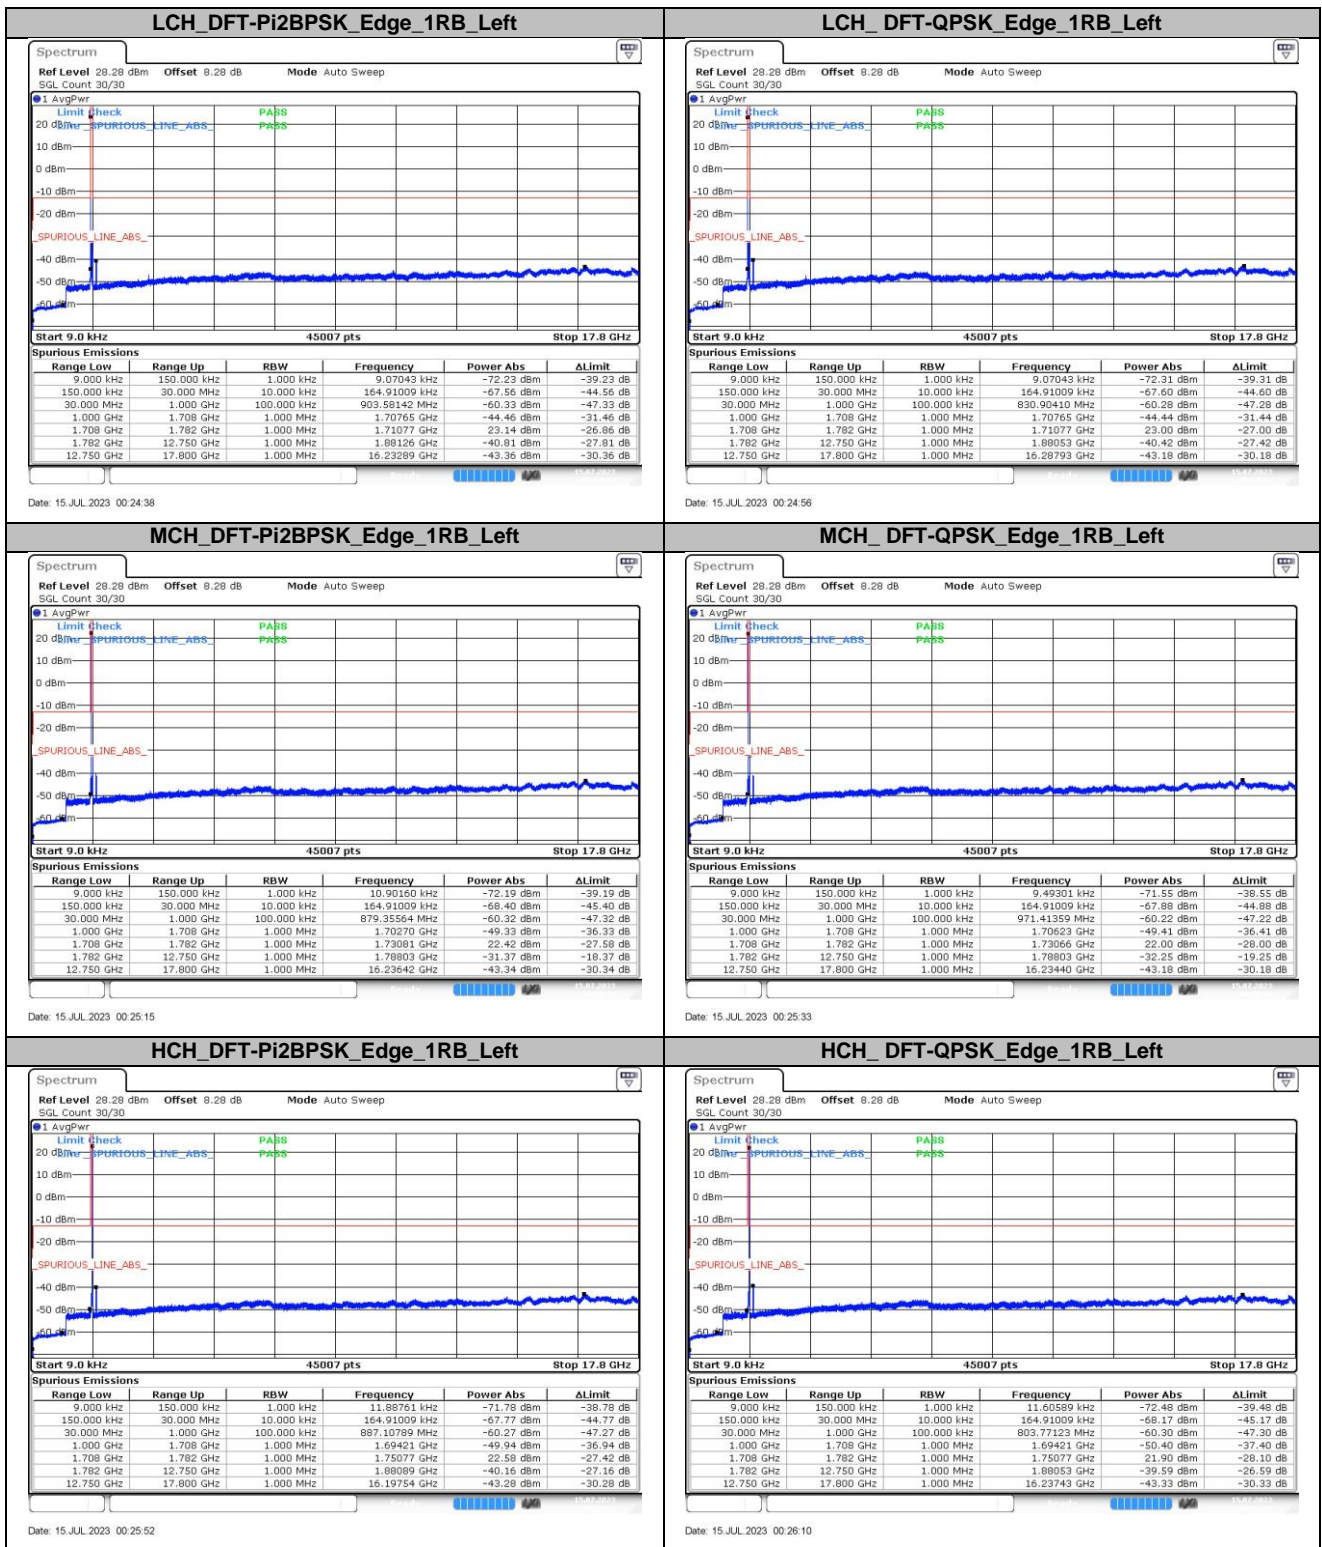

5.1.4. Bandwidth:20MHz

5.1.5. Bandwidth:30MHz

5.1.6. Bandwidth:40MHz

6. Conducted Spurious Emission

6.1. Test Plots

6.1.1. Bandwidth:5MHz

6.1.2. Bandwidth:10MHz

6.1.3. Bandwidth:15MHz

6.1.4. Bandwidth:20MHz

6.1.5. Bandwidth:25MHz

6.1.6. Bandwidth:30MHz

6.1.7. Bandwidth:40MHz

7. Frequency Stability

7.1. Test Results

7.1.1. Frequency Error Vs Voltage

SCS	Bandwidth	Channel	RB Config	Modulation	Temperature	Voltage	Deviation Result		Verdict
							(Hz)	(ppm)	
15KHz	40MHz	MCH	Outer_Full	DFT-QPSK	NT	LV	0.20	0.000115	Pass
15KHz	40MHz	MCH	Outer_Full	DFT-QPSK	NT	NV	2.40	0.001375	Pass
15KHz	40MHz	MCH	Outer_Full	DFT-QPSK	NT	HV	0.30	0.000172	Pass