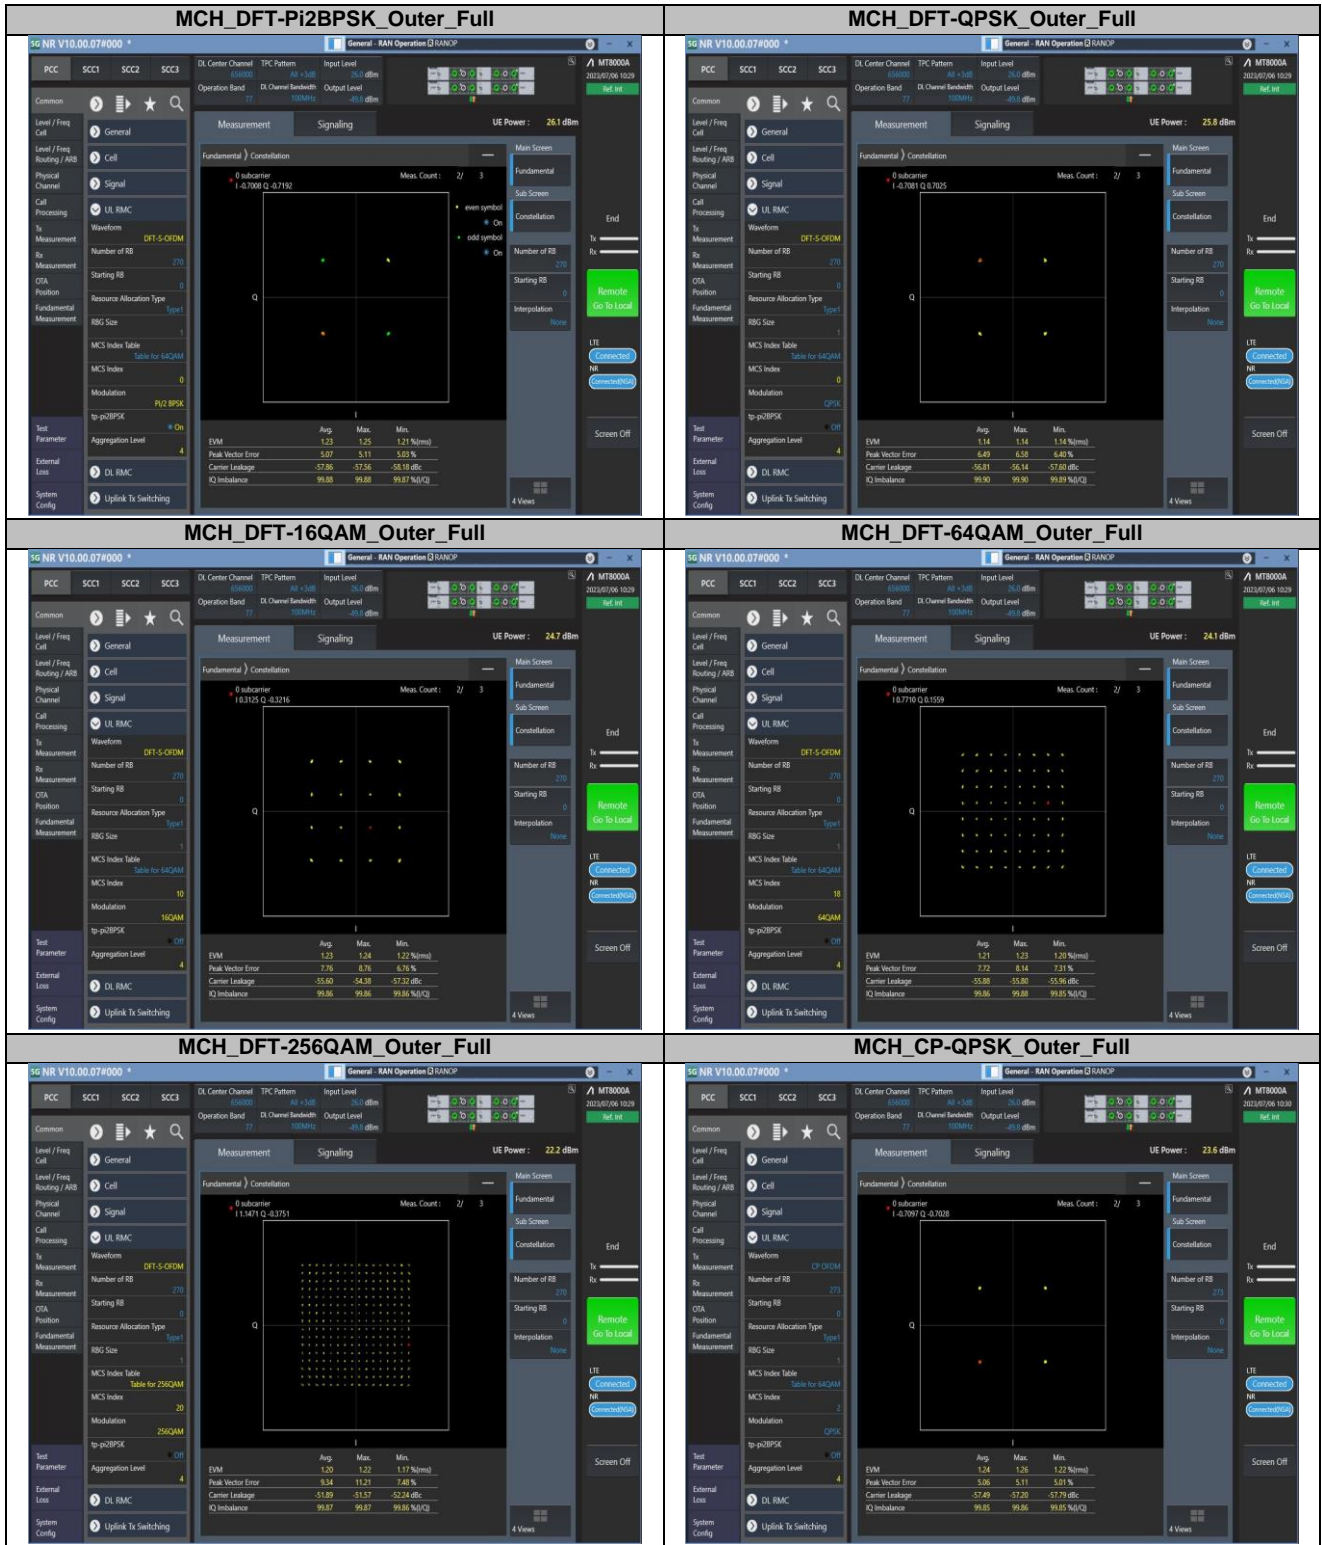

5.1.4. Bandwidth:20MHz

5.1.5. Bandwidth:30MHz

5.1.6. Bandwidth:40MHz

6. Conducted Spurious Emission

6.1. Test Plots

6.1.1. Bandwidth:5MHz

6.1.2. Bandwidth:10MHz

6.1.3. Bandwidth:15MHz

2.2. Test Plots

2.2.1. Bandwidth:100MHz

3. Modulation Characteristics

3.1. Test Plots

3.1.1. Bandwidth:100MHz

Intentionally Blank

4. 99% Occupied Bandwidth & 26dB Emission Bandwidth

4.1. Test Results