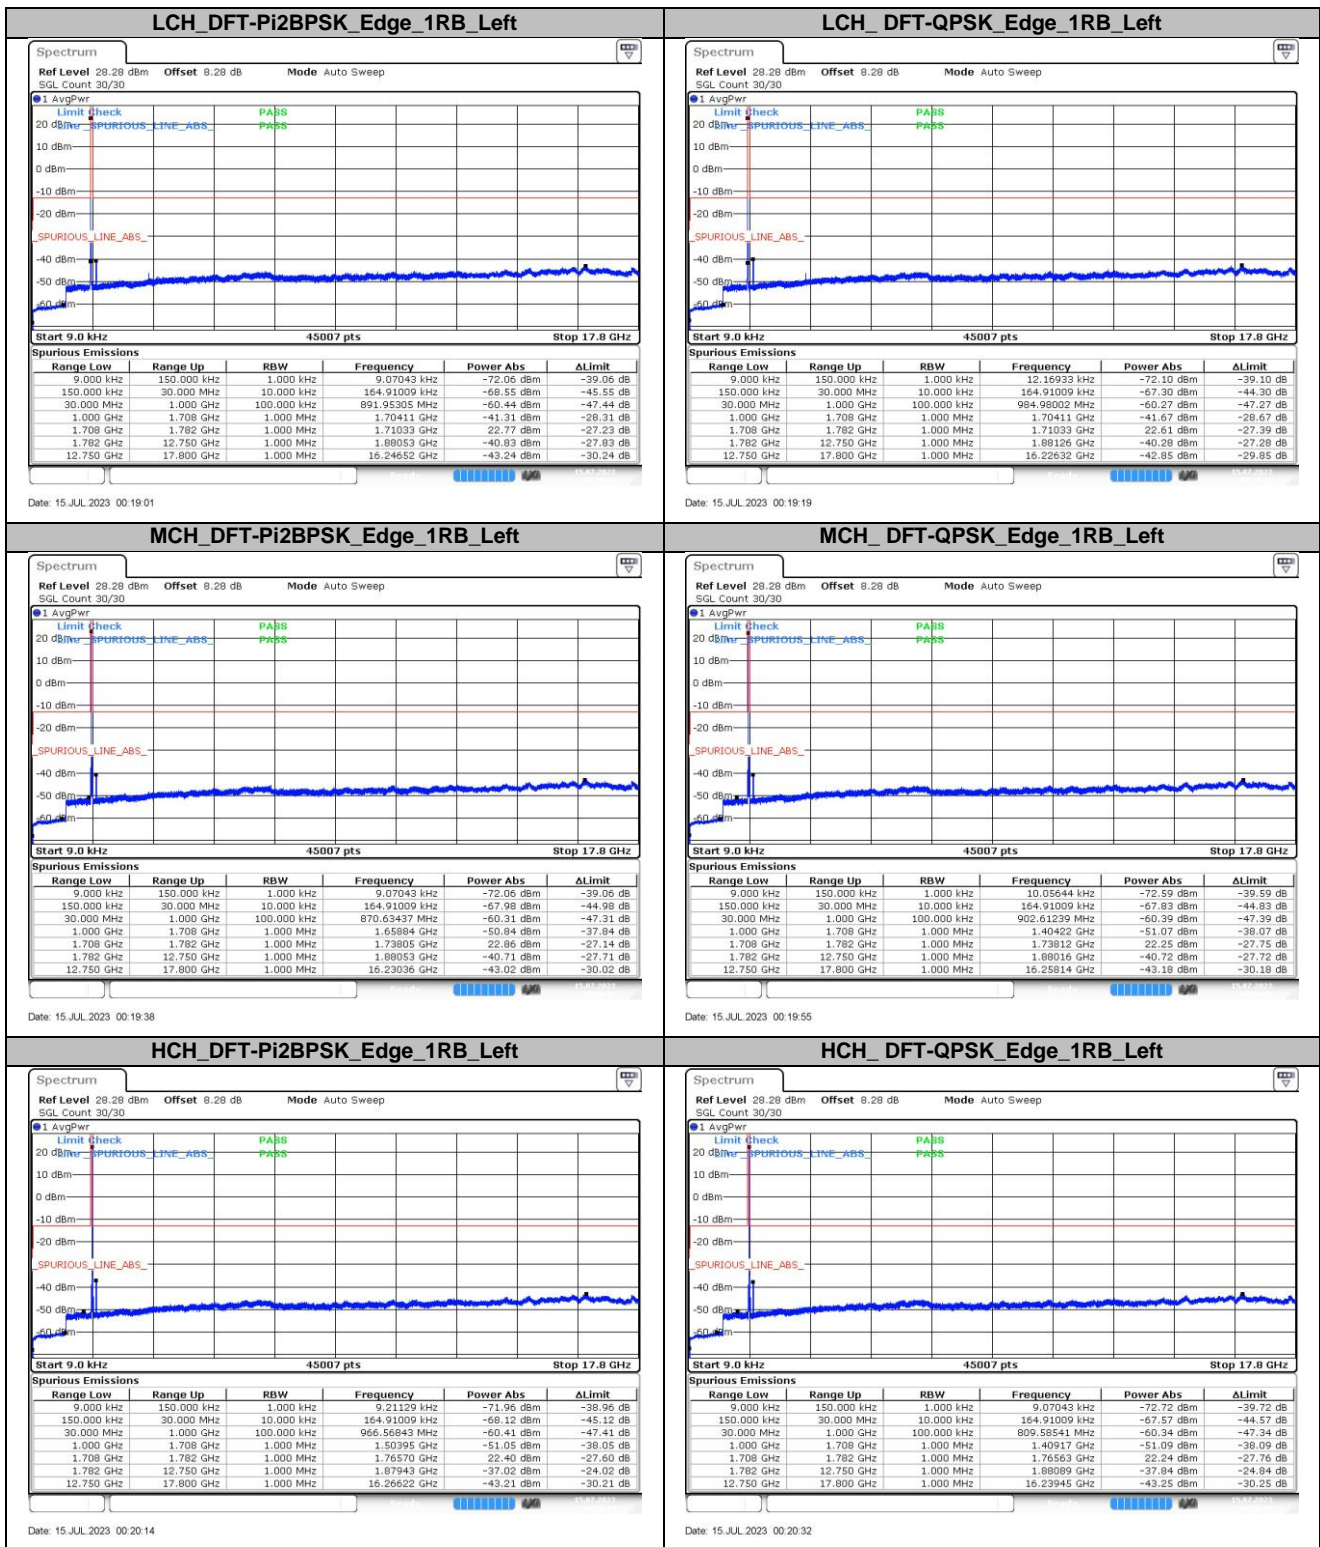

5.1.4. Bandwidth:20MHz

5.1.5. Bandwidth:30MHz

5.1.6. Bandwidth:40MHz

6. Conducted Spurious Emission

6.1. Test Plots

6.1.1. Bandwidth:5MHz

6.1.2. Bandwidth:10MHz

6.1.3. Bandwidth:15MHz

6.1.4. Bandwidth:20MHz

6.1.5. Bandwidth:25MHz

6.1.6. Bandwidth:30MHz

6.1.7. Bandwidth:40MHz

7. Frequency Stability

7.1. Test Results

7.1.1. Frequency Error Vs Voltage

SCS	Bandwidth	Channel	RB Config	Modulation	Temperature	Voltage	Deviation Result		Verdict
							(Hz)	(ppm)	
15KHz	40MHz	MCH	Outer_Full	DFT-QPSK	NT	LV	0.20	0.000115	Pass
15KHz	40MHz	MCH	Outer_Full	DFT-QPSK	NT	NV	2.40	0.001375	Pass
15KHz	40MHz	MCH	Outer_Full	DFT-QPSK	NT	HV	0.30	0.000172	Pass