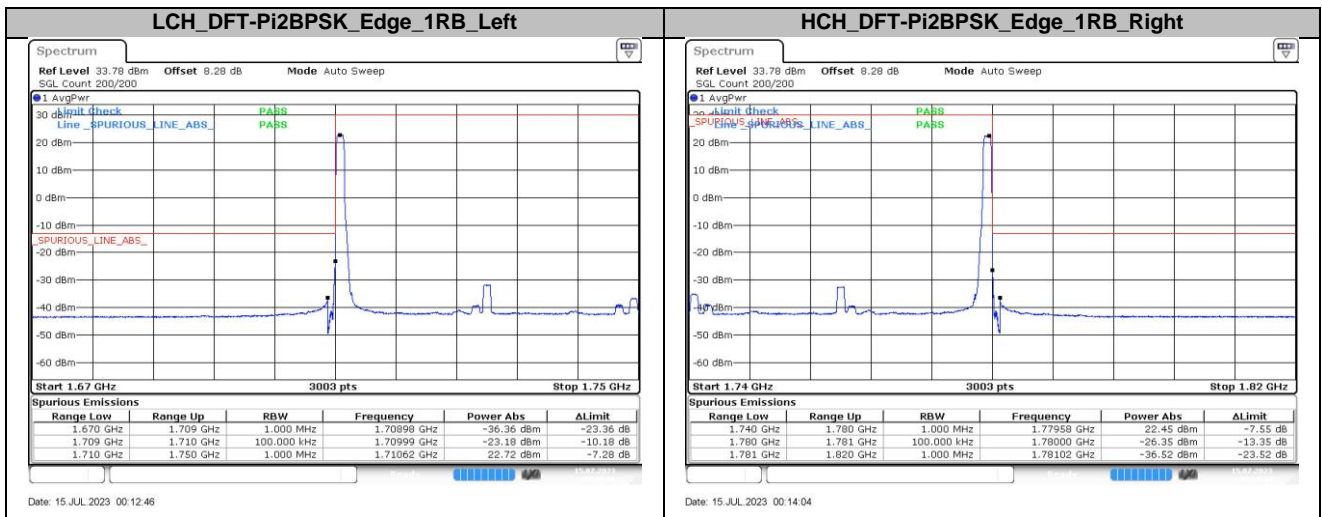

5.1.4. Bandwidth:20MHz

5.1.5. Bandwidth:30MHz

5.1.6. Bandwidth:40MHz

6. Conducted Spurious Emission

6.1. Test Plots

6.1.1. Bandwidth:5MHz

6.1.2. Bandwidth:10MHz

6.1.3. Bandwidth:15MHz

6.1.4. Bandwidth:20MHz

6.1.5. Bandwidth:25MHz

6.1.6. Bandwidth:30MHz

6.1.7. Bandwidth:40MHz

7. Frequency Stability

7.1. Test Results

7.1.1. Frequency Error Vs Voltage

SCS	Bandwidth	Channel	RB Config	Modulation	Temperature	Voltage	Deviation Result		Verdict
							(Hz)	(ppm)	
15KHz	40MHz	MCH	Outer_Full	DFT-QPSK	NT	LV	0.20	0.000115	Pass
15KHz	40MHz	MCH	Outer_Full	DFT-QPSK	NT	NV	2.40	0.001375	Pass
15KHz	40MHz	MCH	Outer_Full	DFT-QPSK	NT	HV	0.30	0.000172	Pass

7.1.2. Frequency Error Vs Temperature

SCS	Bandwidth	Channel	RB Config	Modulation	Temperature	Voltage	Deviation Result		Verdict
							(Hz)	(ppm)	
15KHz	40MHz	MCH	Outer_Full	DFT-QPSK	-30°C	NV	-0.30	-0.000172	Pass
15KHz	40MHz	MCH	Outer_Full	DFT-QPSK	-20°C	NV	0.80	0.000458	Pass
15KHz	40MHz	MCH	Outer_Full	DFT-QPSK	-10°C	NV	1.50	0.000860	Pass
15KHz	40MHz	MCH	Outer_Full	DFT-QPSK	0°C	NV	2.60	0.001490	Pass
15KHz	40MHz	MCH	Outer_Full	DFT-QPSK	10°C	NV	0.80	0.000458	Pass
15KHz	40MHz	MCH	Outer_Full	DFT-QPSK	20°C	NV	0.40	0.000229	Pass
15KHz	40MHz	MCH	Outer_Full	DFT-QPSK	30°C	NV	1.40	0.000802	Pass
15KHz	40MHz	MCH	Outer_Full	DFT-QPSK	40°C	NV	1.40	0.000802	Pass
15KHz	40MHz	MCH	Outer_Full	DFT-QPSK	50°C	NV	3.10	0.001777	Pass

The End

**Appendix
for
DC_41A_n77A
(3700-3980)**

Contents

1.	EFFECTIVE ISOTROPIC RADIATED POWER	3
1.1.	TEST RESULTS @ ANT4 (ANTENNA GAIN=-3.50DBI)	3
2.	PEAK-TO-AVERAGE RATIO	8
2.1.	TEST RESULTS	8
2.2.	TEST PLOTS.....	8
3.	MODULATION CHARACTERISTICS	9
3.1.	TEST PLOTS.....	9
4.	99% OCCUPIED BANDWIDTH & 26DB EMISSION BANDWIDTH	11
4.1.	TEST RESULTS	11
4.2.	TEST PLOTS.....	12
5.	CONDUCTED BAND EDGES	23
5.1.	TEST PLOTS.....	23
6.	CONDUCTED SPURIOUS EMISSION	38
6.1.	TEST PLOTS.....	38
7.	FREQUENCY STABILITY.....	49
7.1.	TEST RESULTS	49