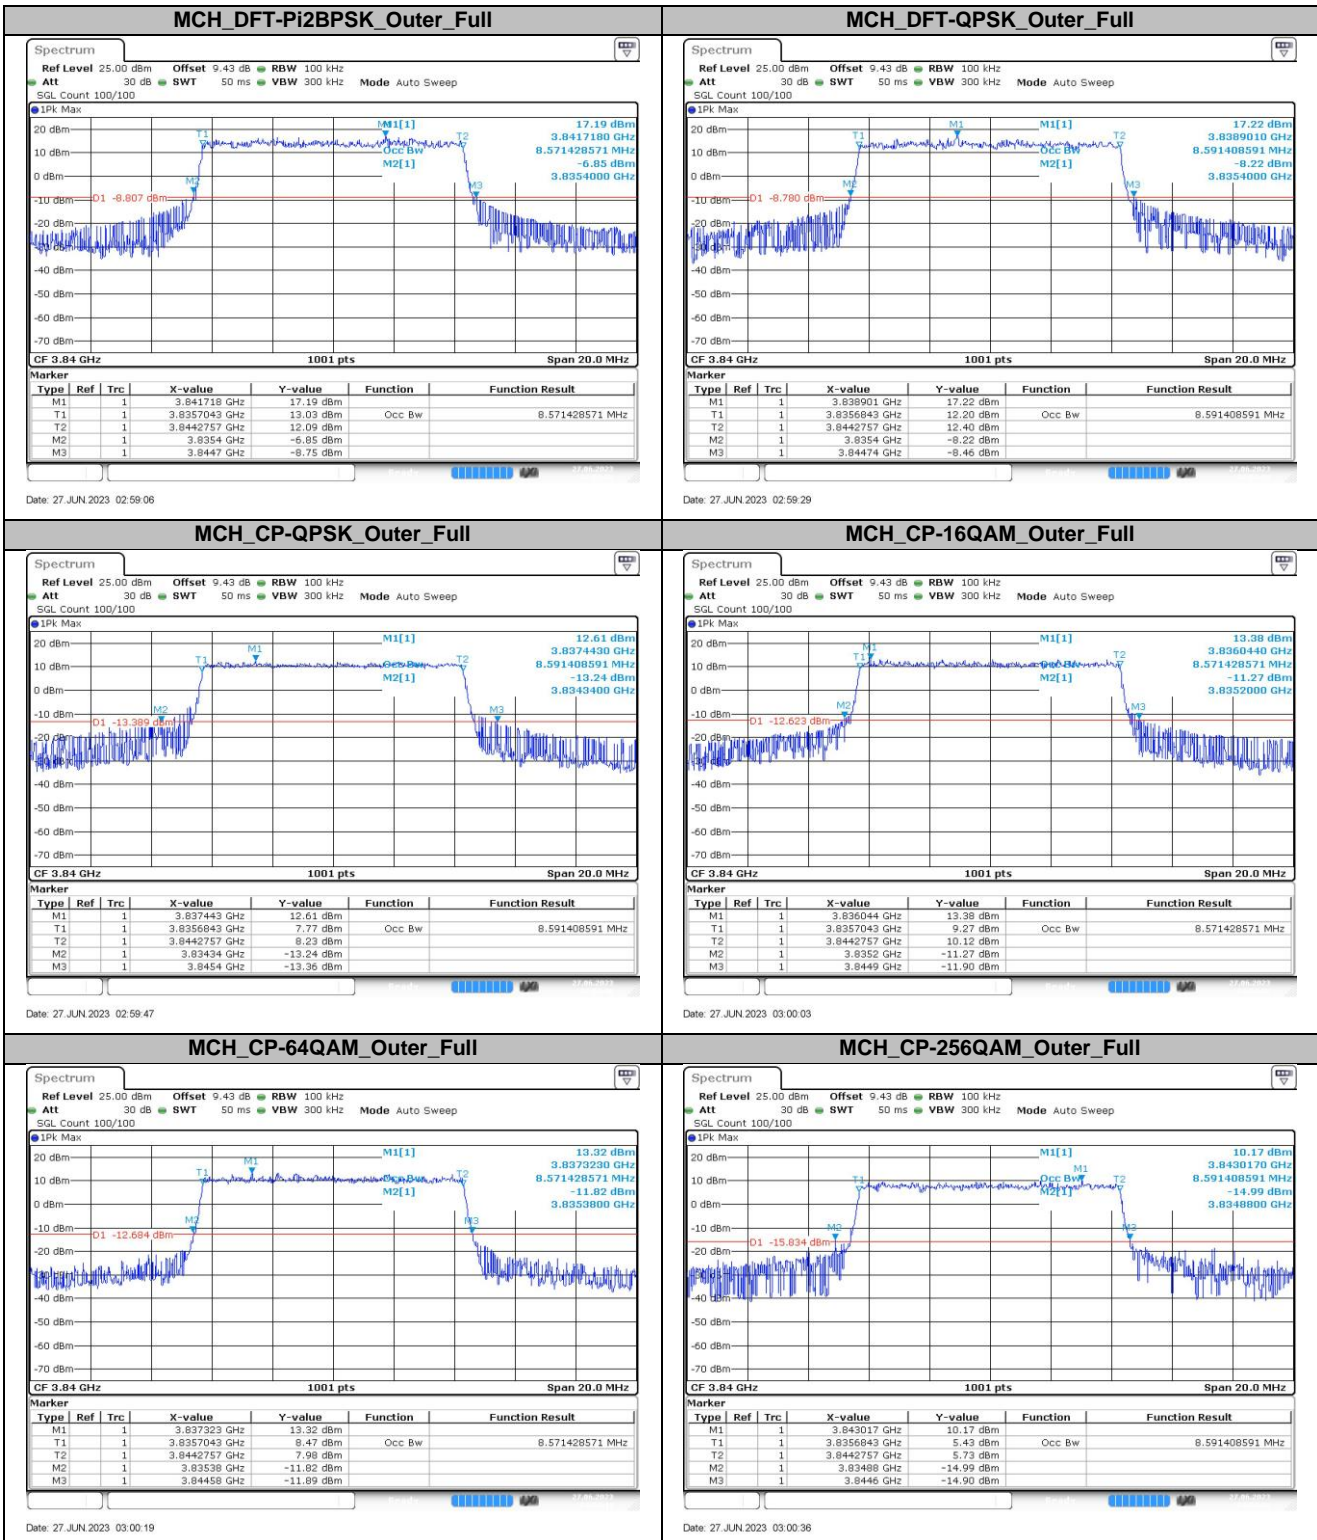

30KHz	90MHz	CP-256QAM	Outer_Full	87.39	97.92	Pass
30KHz	100MHz	DFT-Pi2BPSK	Outer_Full	96.30	100.00	Pass
30KHz	100MHz	DFT-QPSK	Outer_Full	96.30	100.00	Pass
30KHz	100MHz	CP-QPSK	Outer_Full	97.30	100.60	Pass
30KHz	100MHz	CP-16QAM	Outer_Full	97.30	101.80	Pass
30KHz	100MHz	CP-64QAM	Outer_Full	97.50	100.80	Pass
30KHz	100MHz	CP-256QAM	Outer_Full	97.50	102.80	Pass

4.2. Test Plots

4.2.1. Bandwidth:10MHz