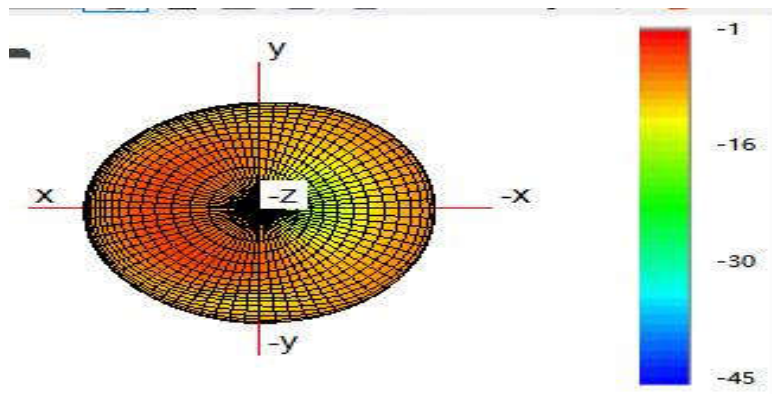

Gain Plots

BT