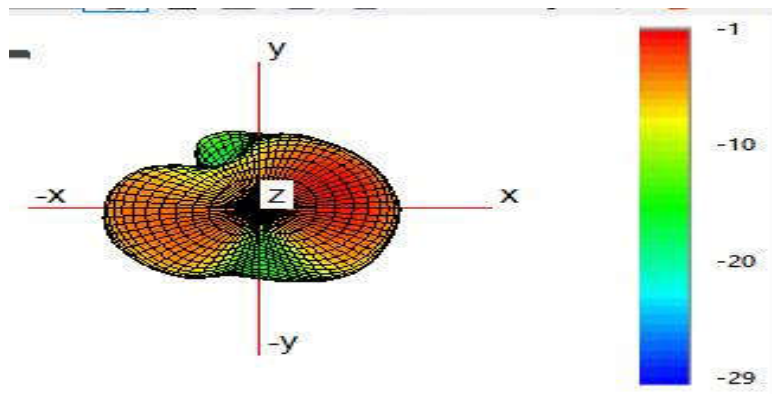

Note: Antenna gain was measured in the anechoic chamber, 3D scan was exercised, and the highest numbers are reported in this document.

**Antenna Test data:**

<p><b>Antenna Type /Gain BT/2.4G</b></p>	<p><b>&lt;2400MHz~2483.5MHz&gt;</b> <b>&lt;Ant6&gt;: IFA Antenna with gain: -2.7 dBi</b></p>
<p><b>Antenna Type /Gain 5G</b></p>	<p><b>&lt;5150-5250MHz &gt;</b> <b>&lt;Ant6&gt;: IFA Antenna with gain: -4 dBi</b> <b>&lt;5250-5350MHz&gt;</b> <b>&lt;Ant6&gt;: IFA Antenna with gain: -4.4 dBi</b> <b>&lt;5470-5725MHz &gt;</b> <b>&lt;Ant6&gt;: IFA Antenna with gain: -4.5 dBi</b> <b>&lt;5725~5850MHz &gt;</b> <b>&lt;Ant6&gt;: IFA Antenna with gain: -5.1 dBi</b></p>

Gain Plots

BT

**WIFI 2.4G**

**WIFI 5G W52**

**WIFI 5G W53**

**WIFI 5G W56**

WIFI 5G W58