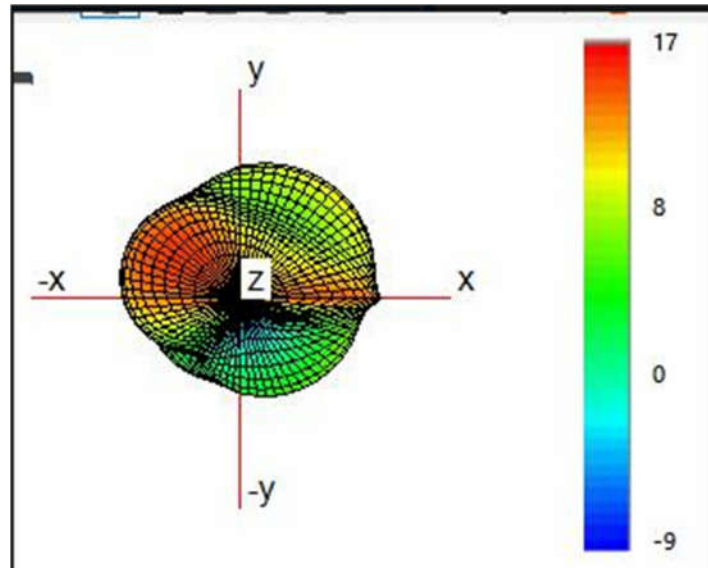

Gain Plots

BT

**WIFI 2.4G**

**WIFI 5G W52**

**WIFI 5G W53**

**WIFI 5G W56**

WIFI 5G W58

### ***NFC Antenna information***

NFC Antenna: Differential port to excite FPC + Ferrite sheet with dimension  
36.06mm\*26.41mm\*0.20mm

Antenna vendor: Sunway