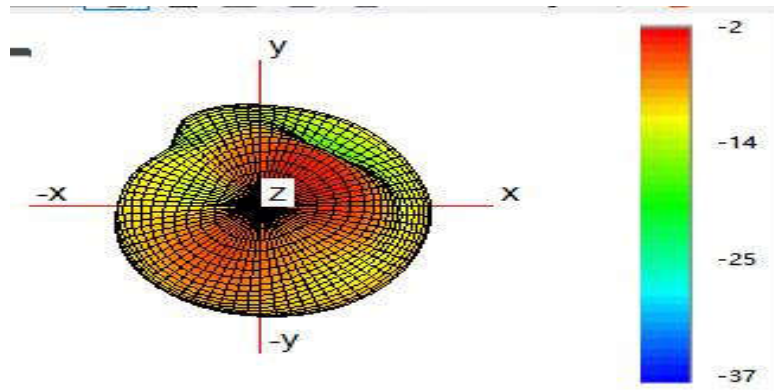

Note: Antenna gain was measured in the anechoic chamber, 3D scan was exercised, and the highest numbers are reported in this document.

**Antenna Test data:**

<p><b>Antenna Type /Gain BT/2.4G</b></p>	<p><b>&lt;2400MHz~2483.5MHz&gt;</b> <b>&lt;Ant6&gt;: IFA Antenna with gain: -2.7 dBi</b></p>
<p><b>Antenna Type /Gain 5G</b></p>	<p><b>&lt;5150-5250MHz &gt;</b> <b>&lt;Ant6&gt;: IFA Antenna with gain: -4 dBi</b> <b>&lt;5250-5350MHz&gt;</b> <b>&lt;Ant6&gt;: IFA Antenna with gain: -4.4 dBi</b> <b>&lt;5470-5725MHz &gt;</b> <b>&lt;Ant6&gt;: IFA Antenna with gain: -4.5 dBi</b> <b>&lt;5725~5850MHz &gt;</b> <b>&lt;Ant6&gt;: IFA Antenna with gain: -5.1 dBi</b></p>

Gain Plots

BT

**WIFI 2.4G**

**WIFI 5G W52**

**WIFI 5G W53**

**WIFI 5G W56**

WIFI 5G W58