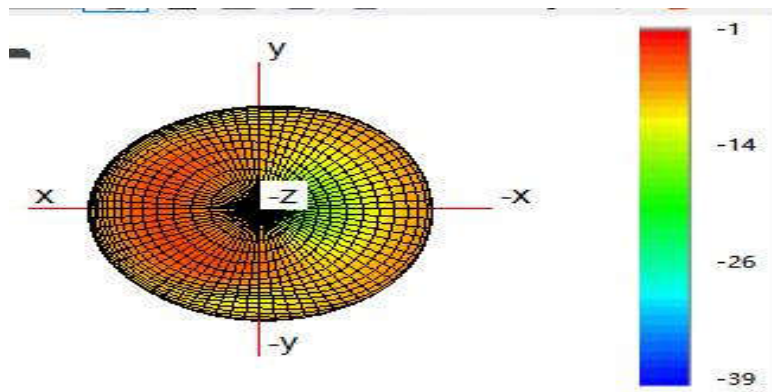

Note: Antenna gain was measured in the anechoic chamber, 3D scan was exercised, and the highest numbers are reported in this document.

**Antenna Test data:**

<p><b>Antenna Type /Gain BT/2.4G</b></p>	<p><b>&lt;2400MHz~2483.5MHz&gt;</b> <b>&lt;Ant6&gt;: IFA Antenna with gain: -2.7 dBi</b></p>
<p><b>Antenna Type /Gain 5G</b></p>	<p><b>&lt;5150-5250MHz &gt;</b> <b>&lt;Ant6&gt;: IFA Antenna with gain: -4 dBi</b> <b>&lt;5250-5350MHz&gt;</b> <b>&lt;Ant6&gt;: IFA Antenna with gain: -4.4 dBi</b> <b>&lt;5470-5725MHz &gt;</b> <b>&lt;Ant6&gt;: IFA Antenna with gain: -4.5 dBi</b> <b>&lt;5725~5850MHz &gt;</b> <b>&lt;Ant6&gt;: IFA Antenna with gain: -5.1 dBi</b></p>

Gain Plots

BT

**WIFI 2.4G**

**WIFI 5G W52**

**WIFI 5G W53**

**WIFI 5G W56**

WIFI 5G W58