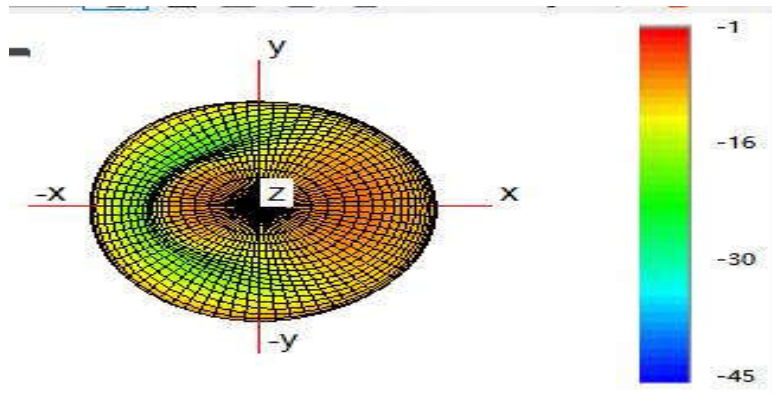

Gain Plots

BT