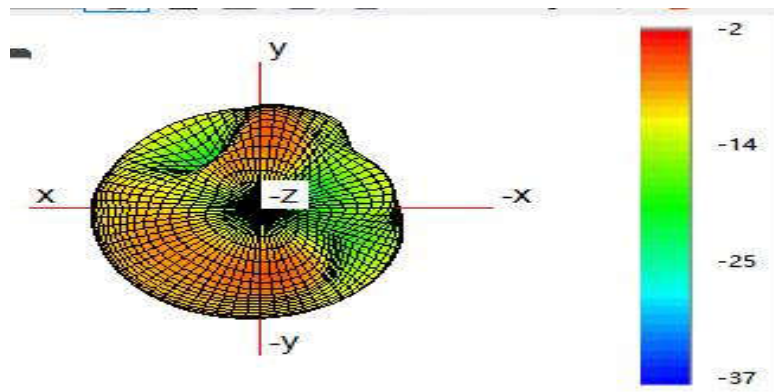

Note: Antenna gain was measured in the anechoic chamber, 3D scan was exercised, and the highest numbers are reported in this document.

**Antenna Test data:**

<p><b>Antenna Type /Gain BT/2.4G</b></p>	<p><b>&lt;2400MHz~2483.5MHz&gt;</b> <b>&lt;Ant6&gt;: IFA Antenna with gain: -2.7 dBi</b></p>
<p><b>Antenna Type /Gain 5G</b></p>	<p><b>&lt;5150-5250MHz &gt;</b> <b>&lt;Ant6&gt;: IFA Antenna with gain: -4 dBi</b> <b>&lt;5250-5350MHz&gt;</b> <b>&lt;Ant6&gt;: IFA Antenna with gain: -4.4 dBi</b> <b>&lt;5470-5725MHz &gt;</b> <b>&lt;Ant6&gt;: IFA Antenna with gain: -4.5 dBi</b> <b>&lt;5725~5850MHz &gt;</b> <b>&lt;Ant6&gt;: IFA Antenna with gain: -5.1 dBi</b></p>

Gain Plots

BT

**WIFI 2.4G**

**WIFI 5G W52**

**WIFI 5G W53**

**WIFI 5G W56**

WIFI 5G W58