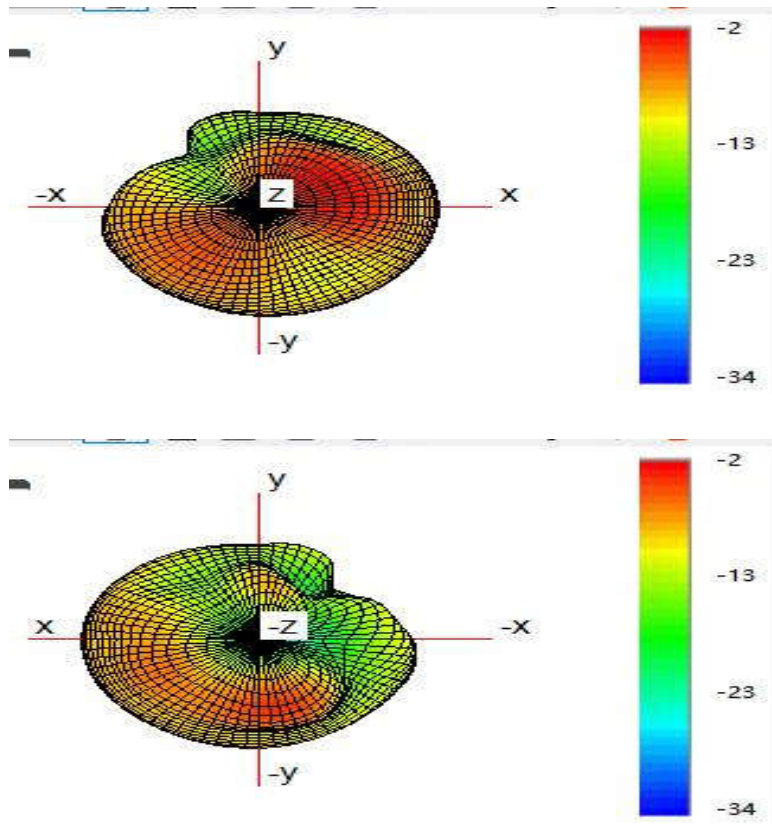

Note: Antenna gain was measured in the anechoic chamber, 3D scan was exercised, and the highest numbers are reported in this document.

**Antenna Test data:**

<p><b>Antenna Type /Gain BT/2.4G</b></p>	<p><b>&lt;2400MHz~2483.5MHz&gt;</b> <b>&lt;Ant6&gt;: IFA Antenna with gain: -2.7 dBi</b></p>
<p><b>Antenna Type /Gain 5G</b></p>	<p><b>&lt;5150-5250MHz &gt;</b> <b>&lt;Ant6&gt;: IFA Antenna with gain: -4 dBi</b> <b>&lt;5250-5350MHz&gt;</b> <b>&lt;Ant6&gt;: IFA Antenna with gain: -4.4 dBi</b> <b>&lt;5470-5725MHz &gt;</b> <b>&lt;Ant6&gt;: IFA Antenna with gain: -4.5 dBi</b> <b>&lt;5725~5850MHz &gt;</b> <b>&lt;Ant6&gt;: IFA Antenna with gain: -5.1 dBi</b></p>

Gain Plots

BT

**WIFI 2.4G**

**WIFI 5G W52**

**WIFI 5G W53**

**WIFI 5G W56**

WIFI 5G W58

### ***NFC Antenna information***

NFC Antenna: Differential port to excite FPC + Ferrite sheet with dimension  
36.06mm\*26.41mm\*0.20mm

Antenna vendor: Sunway