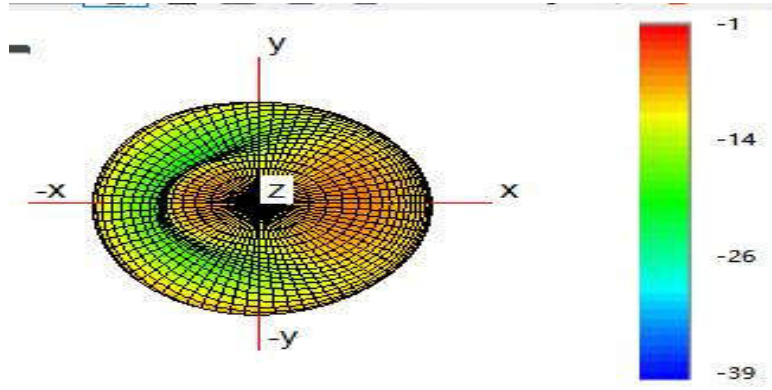

Note: Antenna gain was measured in the anechoic chamber, 3D scan was exercised, and the highest numbers are reported in this document.

**Antenna Test data:**

<p><b>Antenna Type /Gain BT/2.4G</b></p>	<p><b>&lt;2400MHz~2483.5MHz&gt;</b> <b>&lt;Ant6&gt;: IFA Antenna with gain: -2.7 dBi</b></p>
<p><b>Antenna Type /Gain 5G</b></p>	<p><b>&lt;5150-5250MHz &gt;</b> <b>&lt;Ant6&gt;: IFA Antenna with gain: -4 dBi</b> <b>&lt;5250-5350MHz&gt;</b> <b>&lt;Ant6&gt;: IFA Antenna with gain: -4.4 dBi</b> <b>&lt;5470-5725MHz &gt;</b> <b>&lt;Ant6&gt;: IFA Antenna with gain: -4.5 dBi</b> <b>&lt;5725~5850MHz &gt;</b> <b>&lt;Ant6&gt;: IFA Antenna with gain: -5.1 dBi</b></p>

Gain Plots

BT

**WIFI 2.4G**

**WIFI 5G W52**

**WIFI 5G W53**

**WIFI 5G W56**

WIFI 5G W58