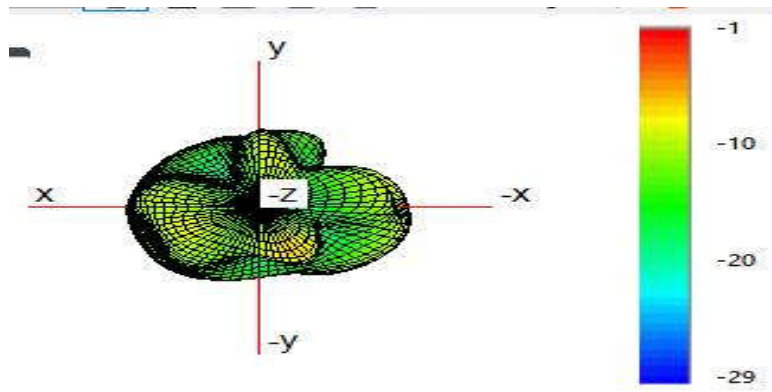

Note: Antenna gain was measured in the anechoic chamber, 3D scan was exercised, and the highest numbers are reported in this document.

**Antenna Test data:**

<p><b>Antenna Type /Gain BT/2.4G</b></p>	<p><b>&lt;2400MHz~2483.5MHz&gt;</b> <b>&lt;Ant6&gt;: IFA Antenna with gain: -2.7 dBi</b></p>
<p><b>Antenna Type /Gain 5G</b></p>	<p><b>&lt;5150-5250MHz &gt;</b> <b>&lt;Ant6&gt;: IFA Antenna with gain: -4 dBi</b> <b>&lt;5250-5350MHz&gt;</b> <b>&lt;Ant6&gt;: IFA Antenna with gain: -4.4 dBi</b> <b>&lt;5470-5725MHz &gt;</b> <b>&lt;Ant6&gt;: IFA Antenna with gain: -4.5 dBi</b> <b>&lt;5725~5850MHz &gt;</b> <b>&lt;Ant6&gt;: IFA Antenna with gain: -5.1 dBi</b></p>

Gain Plots

BT

**WIFI 2.4G**

**WIFI 5G W52**

**WIFI 5G W53**

**WIFI 5G W56**

WIFI 5G W58

### ***NFC Antenna information***

NFC Antenna: Differential port to excite FPC + Ferrite sheet with dimension  
36.06mm\*26.41mm\*0.20mm

Antenna vendor: Sunway