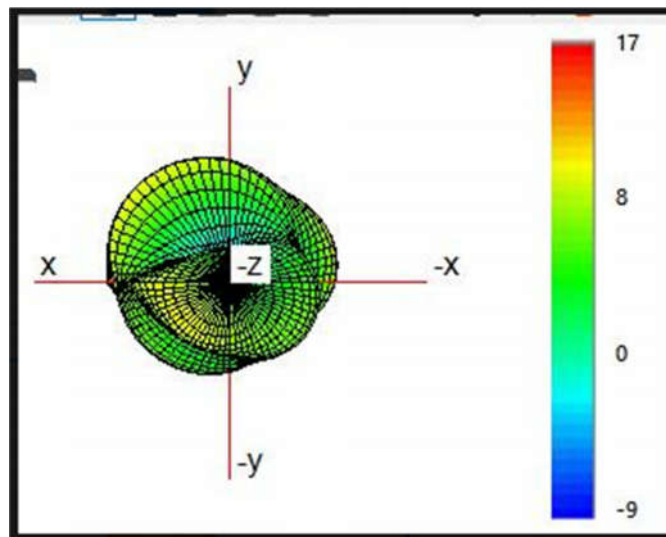

Gain Plots

BT

**WIFI 2.4G**

**WIFI 5G W52**

**WIFI 5G W53**

**WIFI 5G W56**

WIFI 5G W58

### ***NFC Antenna information***

NFC Antenna: Differential port to excite FPC + Ferrite sheet with dimension  
36.06mm\*26.41mm\*0.20mm

Antenna vendor: Sunway