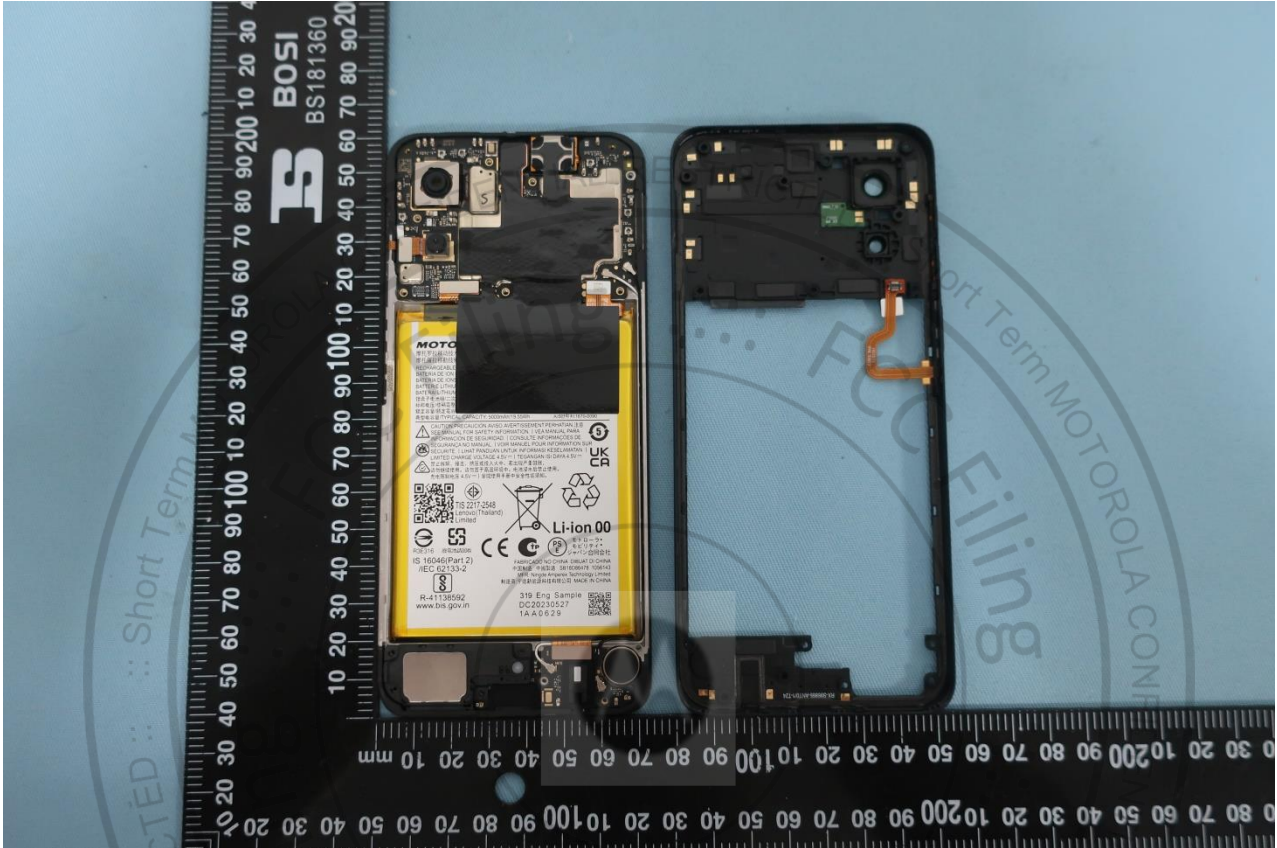

### 3. Internal Photograph of EUT

Brand Name: Motorola; Model Name: XT2343-2

Brand Name: Motorola; Model Name: XT2343-2

Brand Name: Motorola; Model Name: XT2343-2

Brand Name: Motorola; Model Name: XT2343-2

Brand Name: Motorola; Model Name: XT2343-2

Brand Name: Motorola; Model Name: XT2343-2

Brand Name: Motorola; Model Name: XT2343-2

Brand Name: Motorola; Model Name: XT2343-2

Brand Name: Motorola; Model Name: XT2343-2