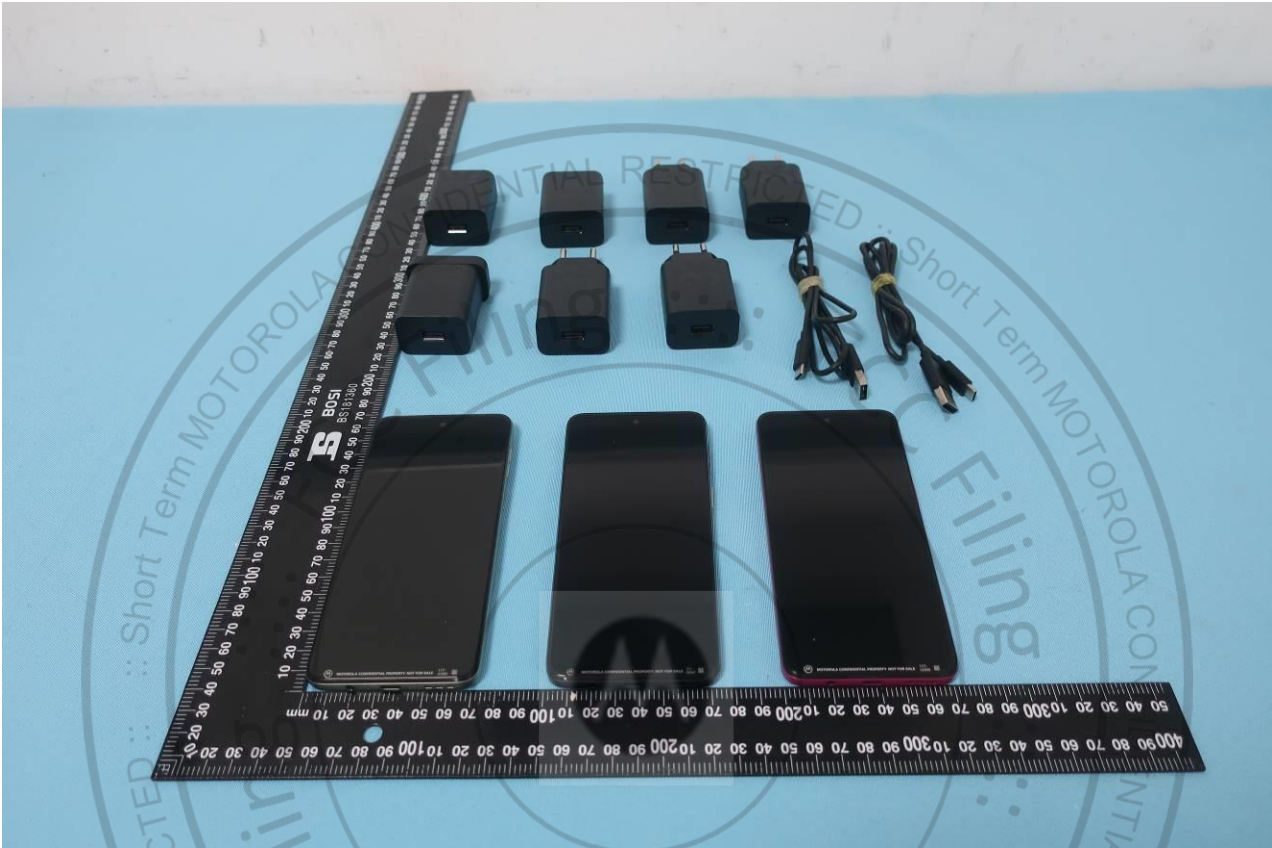

Brand Name: Motorola; Model Name: XT2435-1