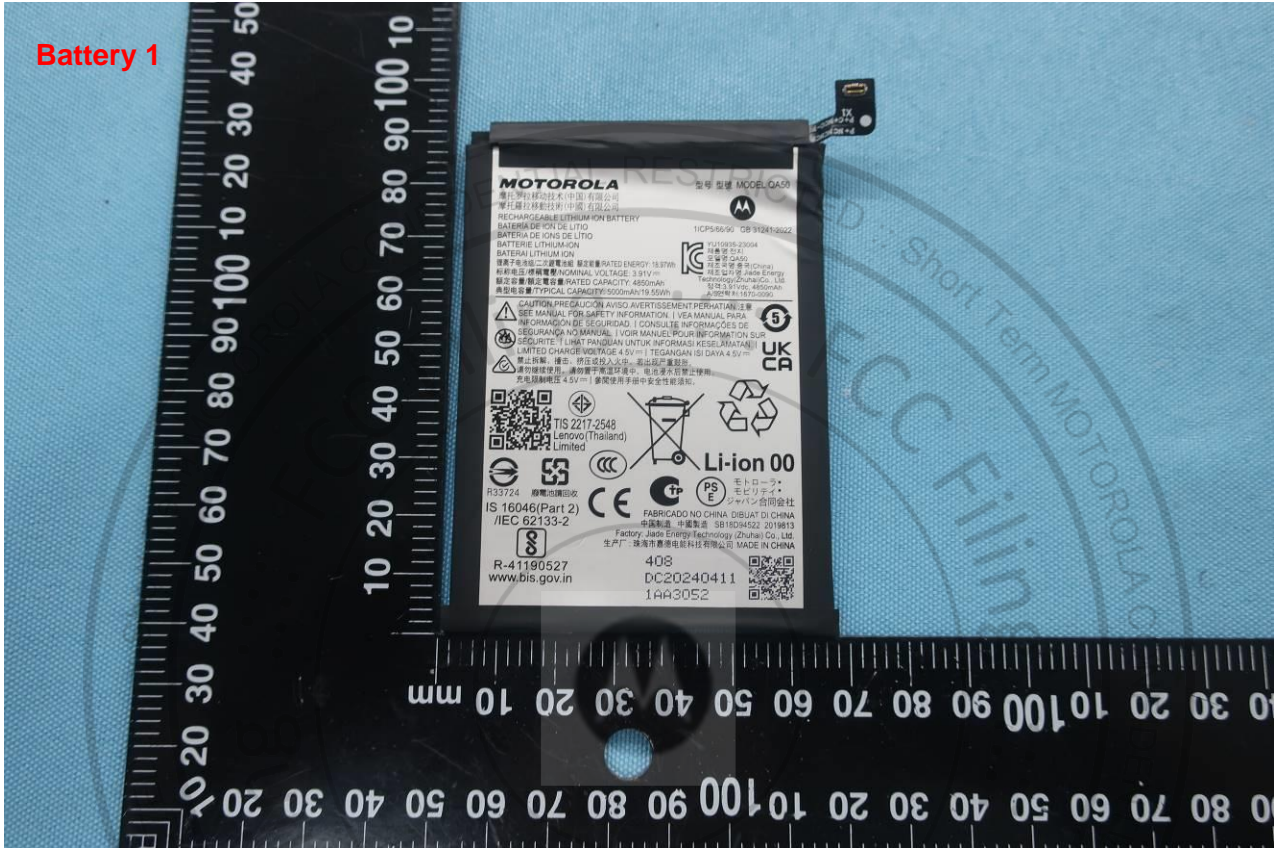

AC Adapter 2(EU)

Brand Name: Motorola; Model Name: XT2435-1

AC Adapter 2(US)

Brand Name: Motorola; Model Name: XT2435-1

Brand Name: Motorola; Model Name: XT2435-1

Brand Name: Motorola; Model Name: XT2435-1