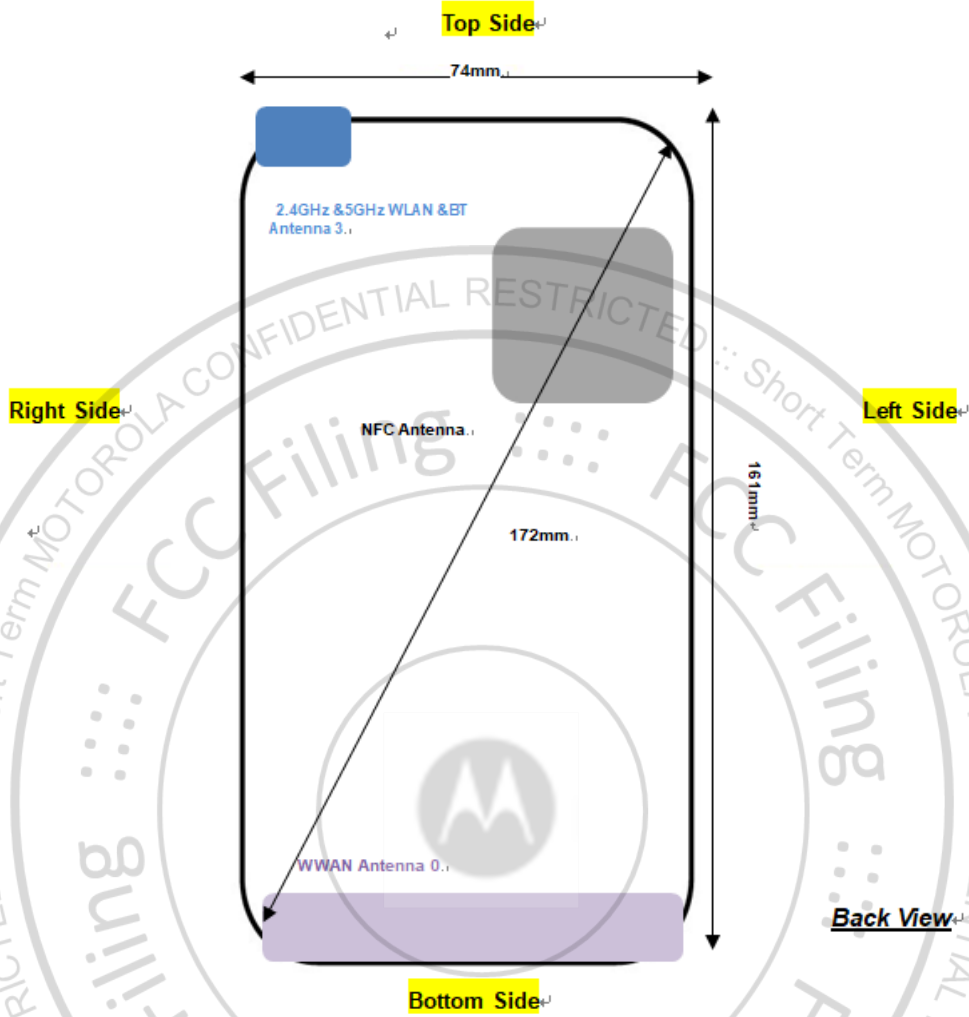

Front, Test Separation 5 mm

Back, Test Separation 5 mm

Left Side, Test Separation 5 mm

Right Side, Test Separation 5 mm

Top Side, Test Separation 5 mm

Bottom Side, Test Separation 5 mm

Body-worn Exposure Condition

Front, Test Separation 5 mm

Back, Test Separation 5 mm

Back with headset, Test Separation 5 mm

Sensor off

Front, Test Separation 14 mm

Back, Test Separation 21 mm

Product Specific 10g SAR

Front, Test Separation 0 mm

Back, Test Separation 0 mm

Right Side, Test Separation 0 mm

Top Side, Test Separation 0 mm

Bottom Side, Test Separation 0 mm

Sensor off

Front, Test Separation 20 mm

Back, Test Separation 26 mm

Bottom Side, Test Separation 27 mm

Antenna Location

Antenna	Support Band
WWAN Antenna 0	GSM: 850 <TX/RX> WCDMA: B5 <TX/RX> LTE: B5/B7/B26/B38/B41<TX/RX>
WLAN Antenna 3	Bluetooth <TX/RX> WIFI 2.4GHz <TX/RX> WIFI 5GHz<TX/RX>
NFC Antenna	NFC Antenna<TX/RX>