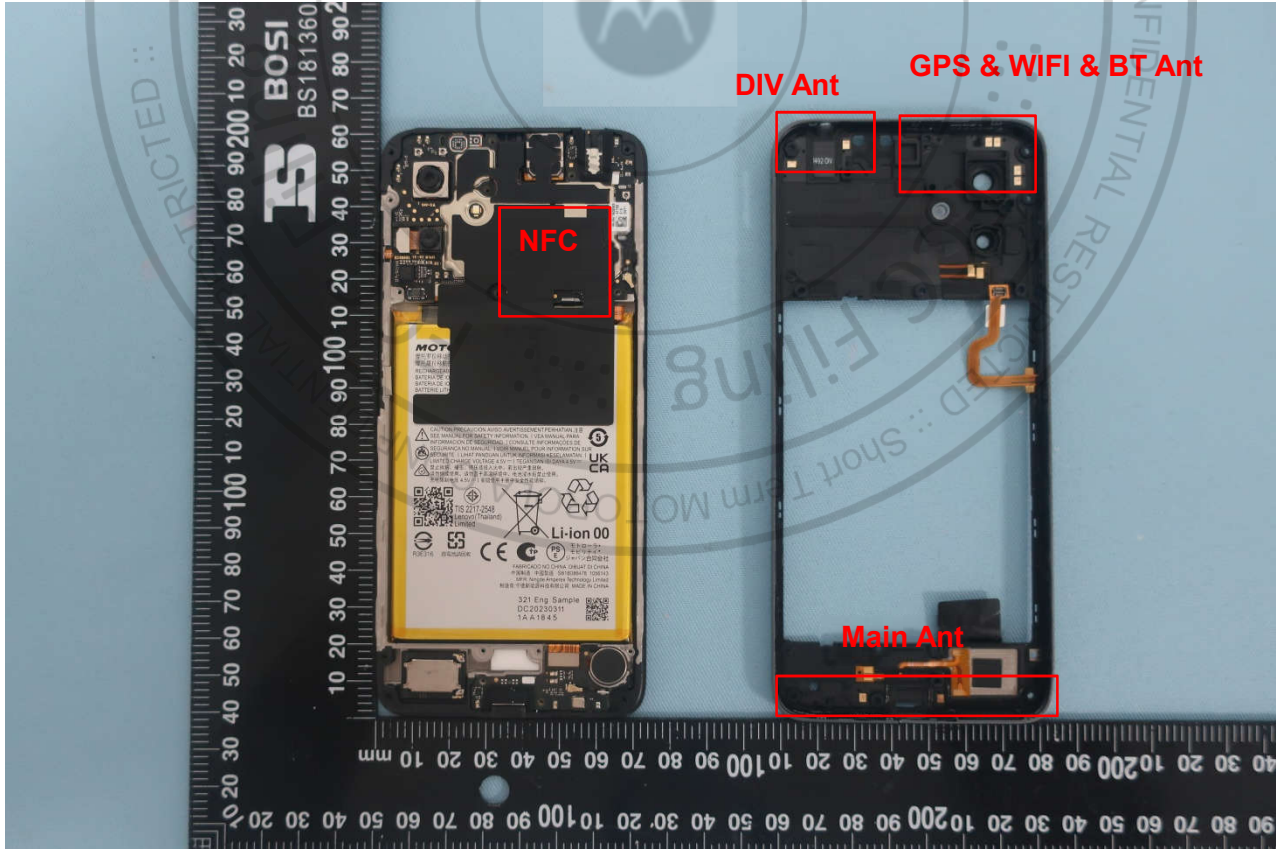

Test Photos

DUT photo in chamber **+Z**

GPS & WIFI & BT Ant

NFC Ant