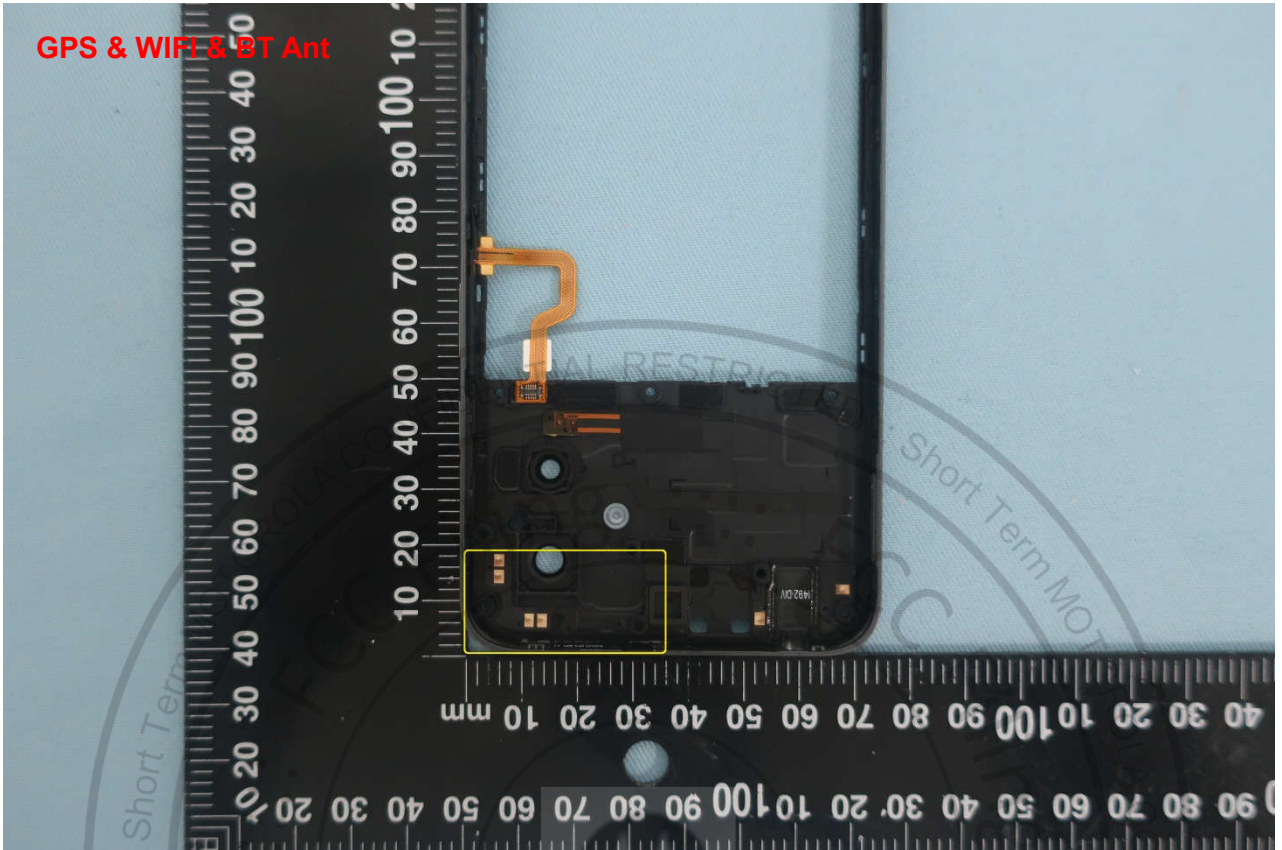

Test Photos

DUT photo in chamber **+Z**

GPS & WIFI & BT Ant

NFC Ant