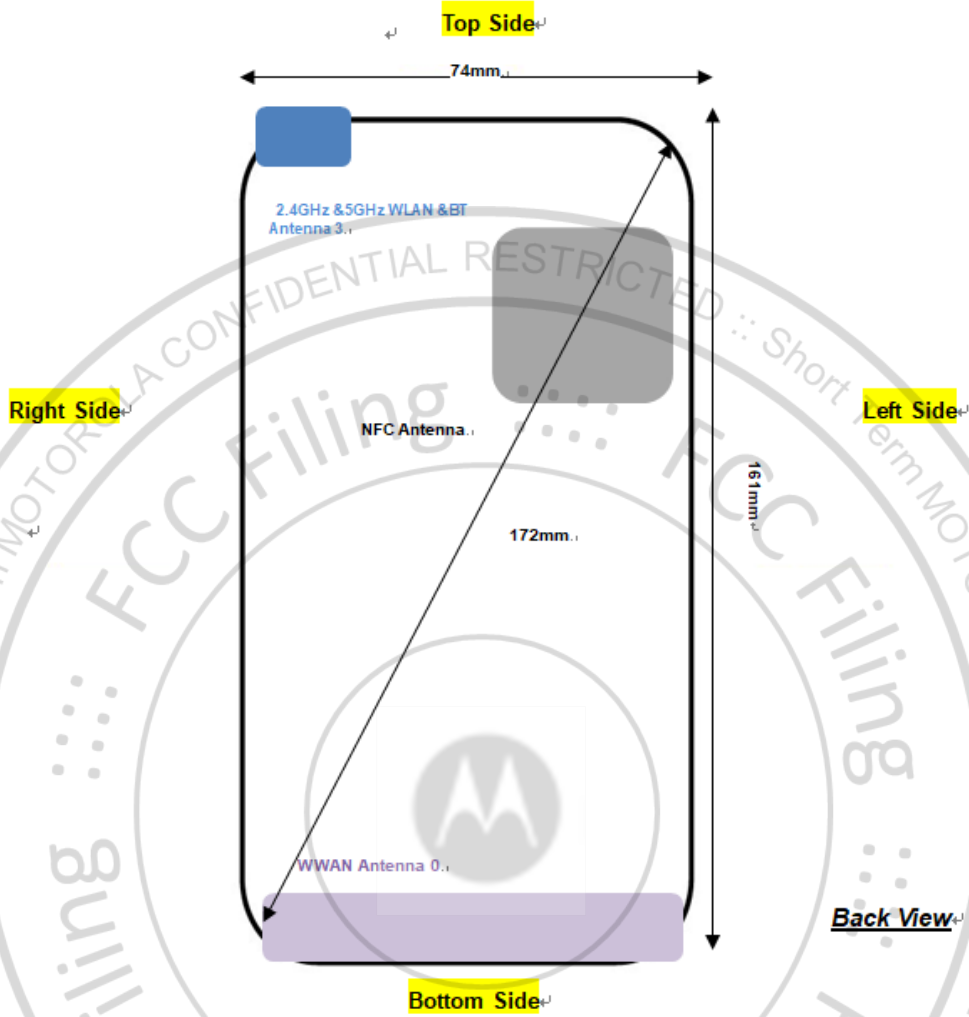

Body-worn Exposure Condition

Front, Test Separation 5 mm

Back, Test Separation 5 mm

Back with headset, Test Separation 5 mm

Sensor off

Front, Test Separation 14 mm

Back, Test Separation 21 mm

Front with headset, Test Separation 14 mm

Back with headset, Test Separation 21 mm

Product Specific 10g SAR

Front, Test Separation 0 mm

Back, Test Separation 0 mm

Right Side, Test Separation 0 mm

Top Side, Test Separation 0 mm

Bottom Side, Test Separation 0 mm

Sensor off

Front, Test Separation 20 mm

Back, Test Separation 26 mm

Bottom Side, Test Separation 27 mm

### Antenna Location

Antenna	Support Band
WWAN Antenna 0	GSM: 850/1900 <TX/RX> WCDMA: B2/5 <TX/RX> LTE: B2/5/B7/B38/B41<TX/RX>
WLAN Antenna 3	Bluetooth <TX/RX> WIFI 2.4GHz <TX/RX> WIFI 5GHz<TX/RX>
NFC Antenna	NFC Antenna<TX/RX>