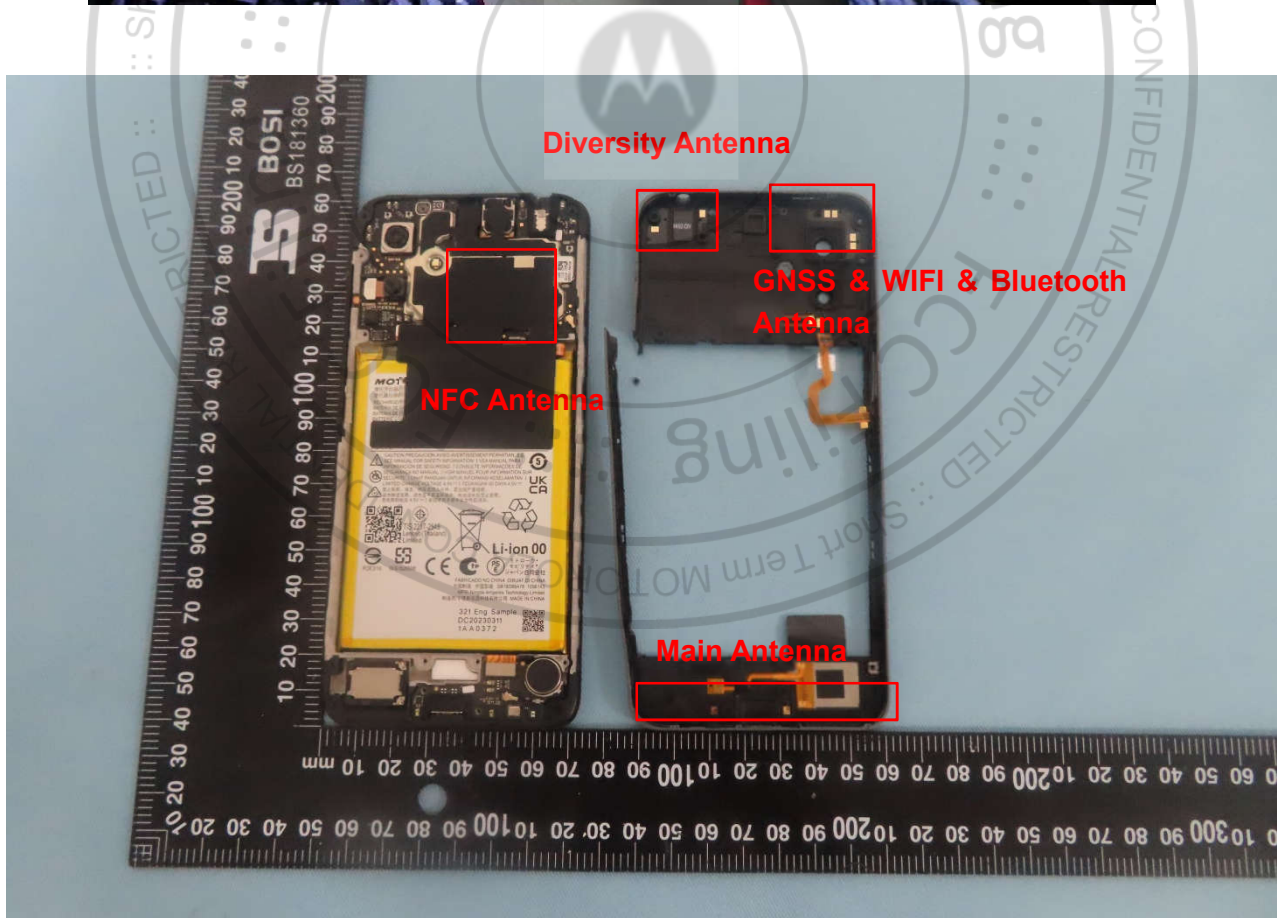

Test Photos

DUT photo in chamber +Z

GNSS & WIFI & Bluetooth Antenna

NFC Antenna