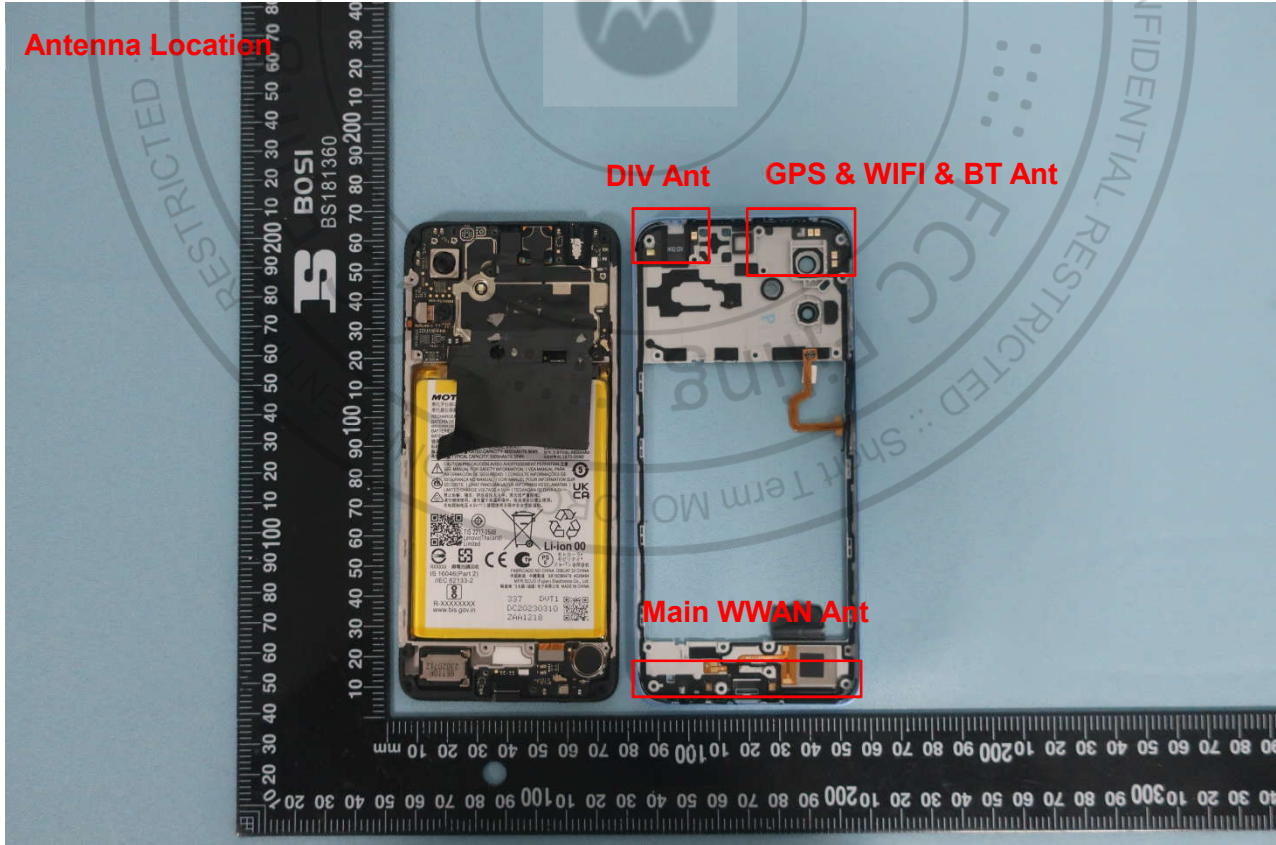

# Test Photos

DUT photo in chamber

Antenna Location

GPS & WIFI & BT Ant