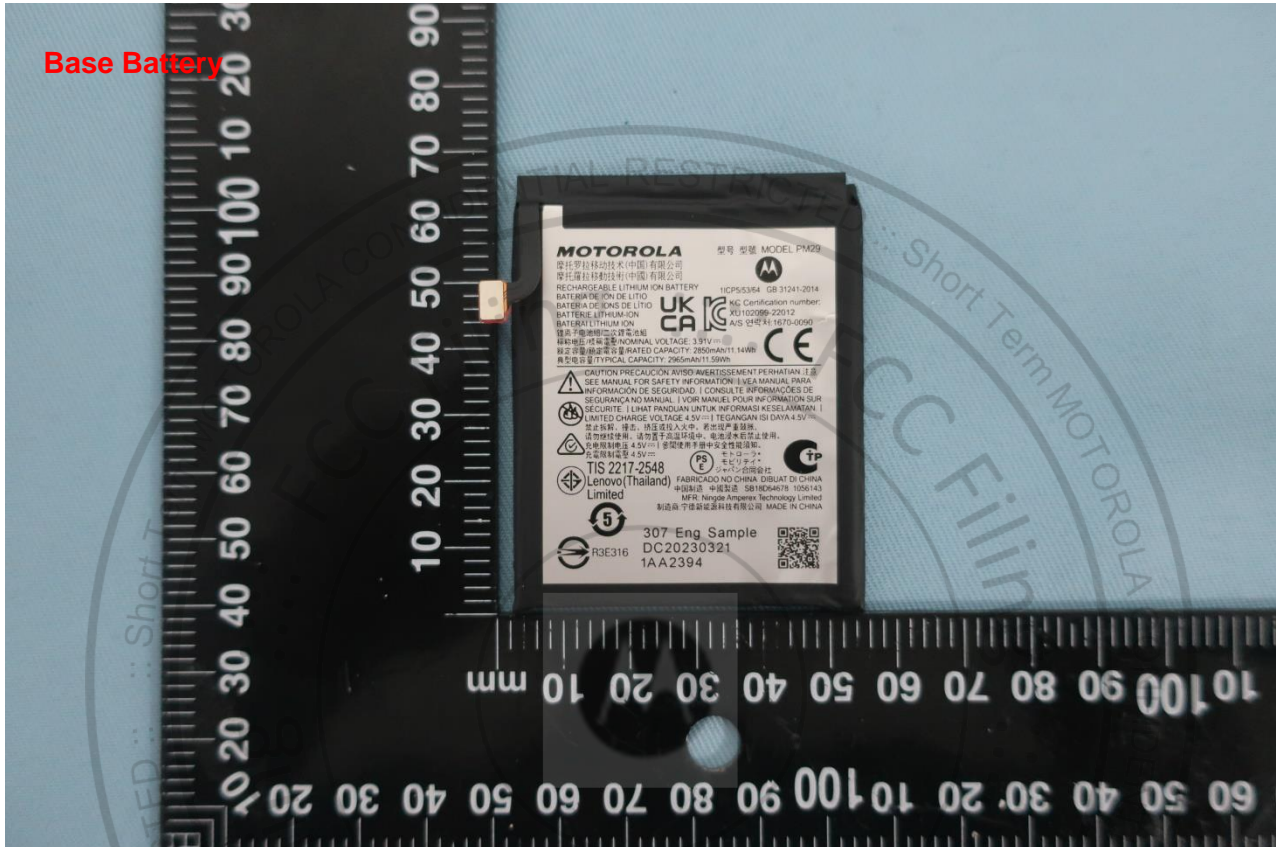

Brand Name: Motorola; Model Name: XT2323-1