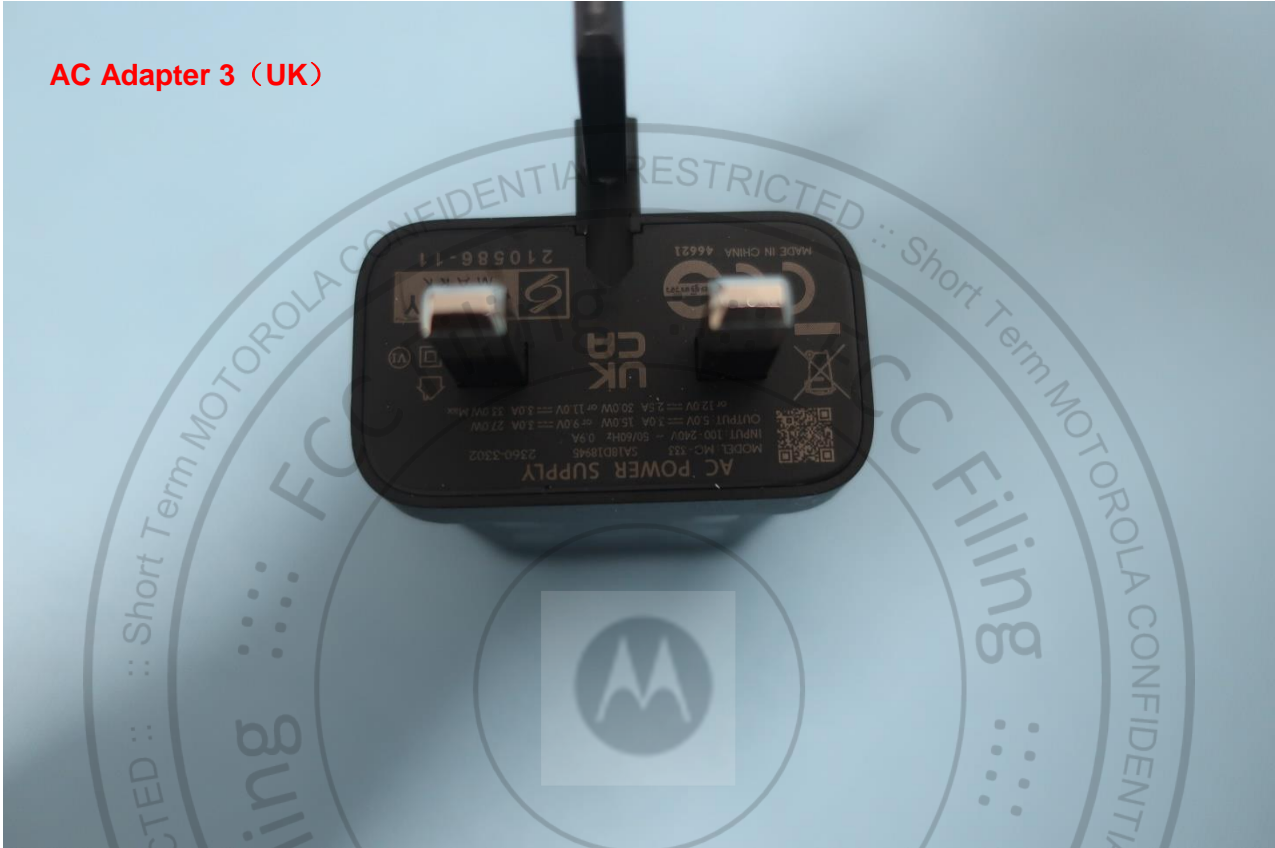

Brand Name: Motorola; Model Name: XT2323-1

AC Adapter 3 (UK)