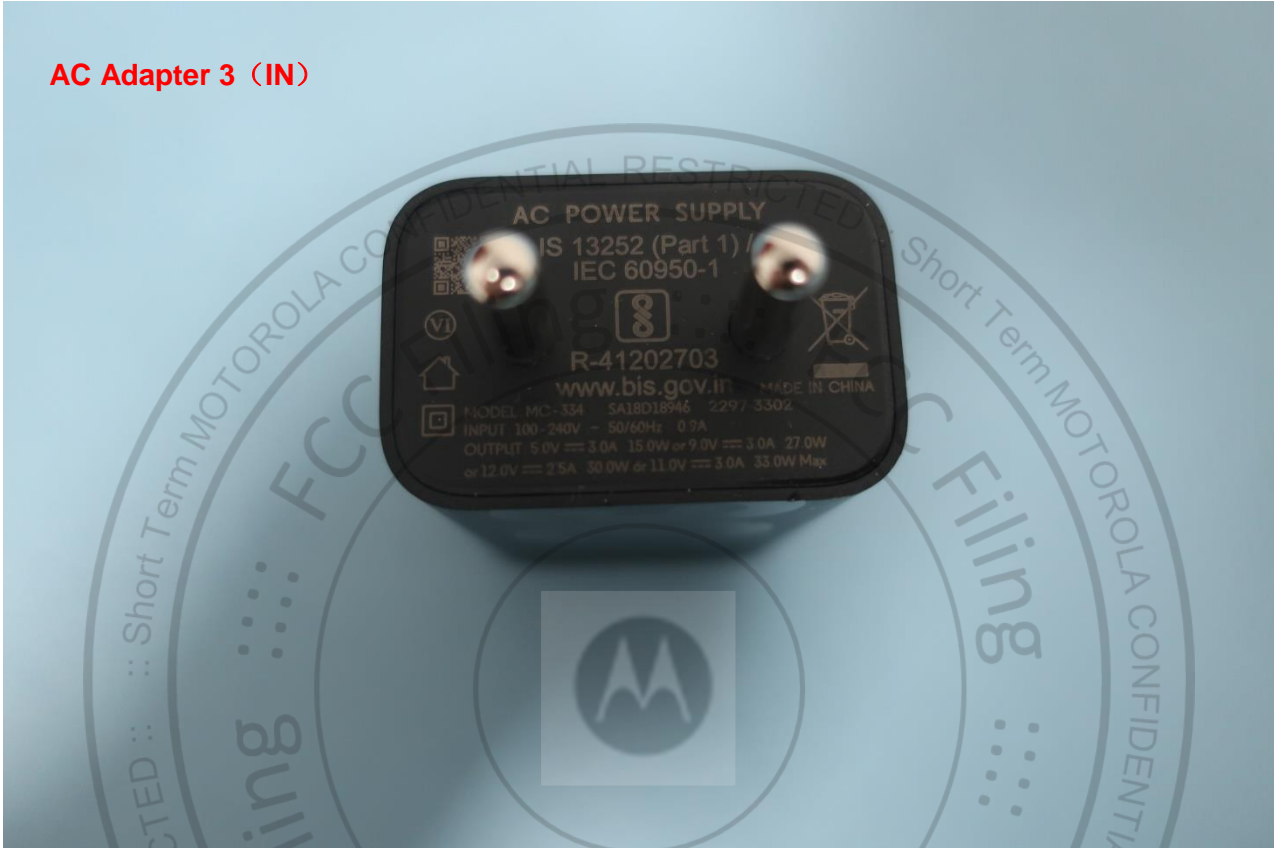

AC Adapter 3 (AU)

Brand Name: Motorola; Model Name: XT2323-1

AC Adapter 3 (BR)

Brand Name: Motorola; Model Name: XT2323-1

AC Adapter 3 (EU)

Brand Name: Motorola; Model Name: XT2323-1

AC Adapter 3 (IN)

Brand Name: Motorola; Model Name: XT2323-1