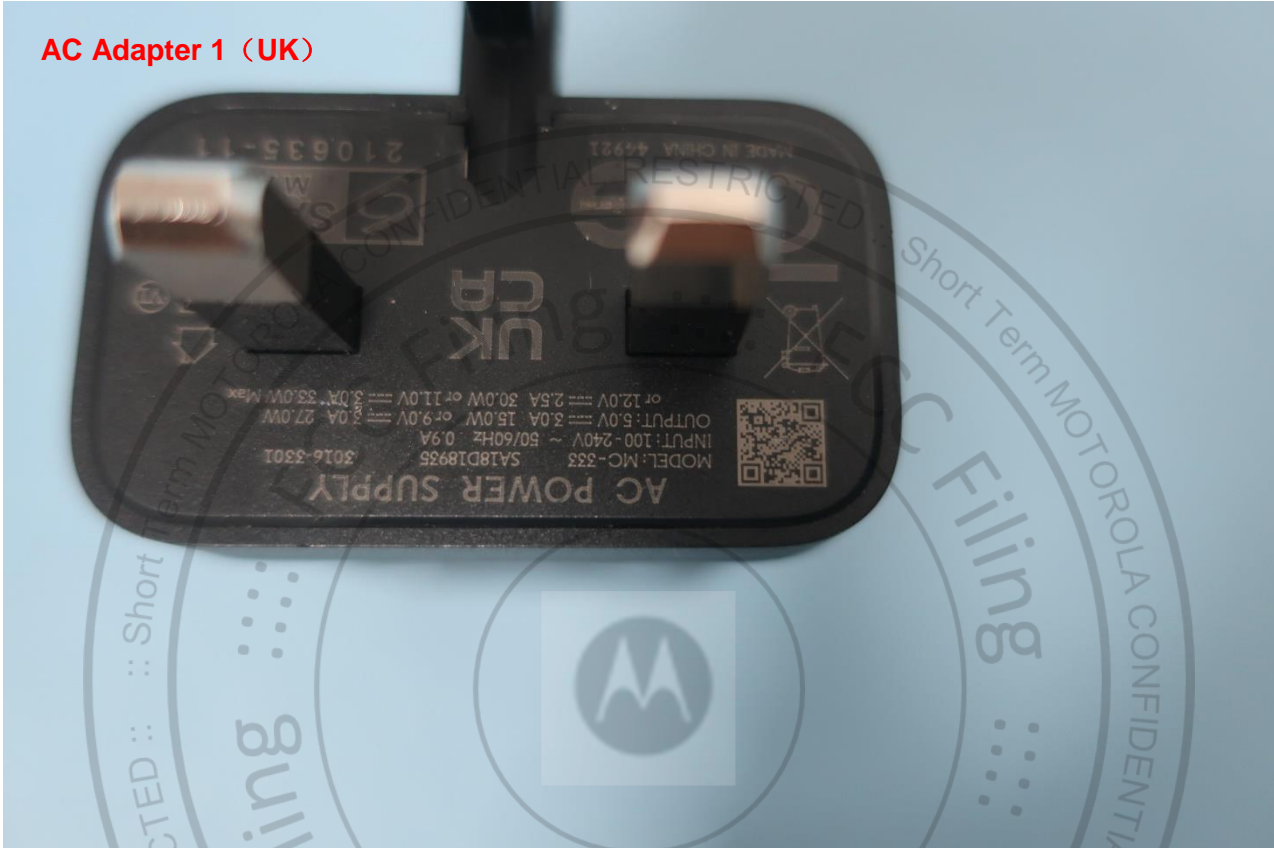

Brand Name: Motorola; Model Name: XT2323-1

AC Adapter 1 (UK)