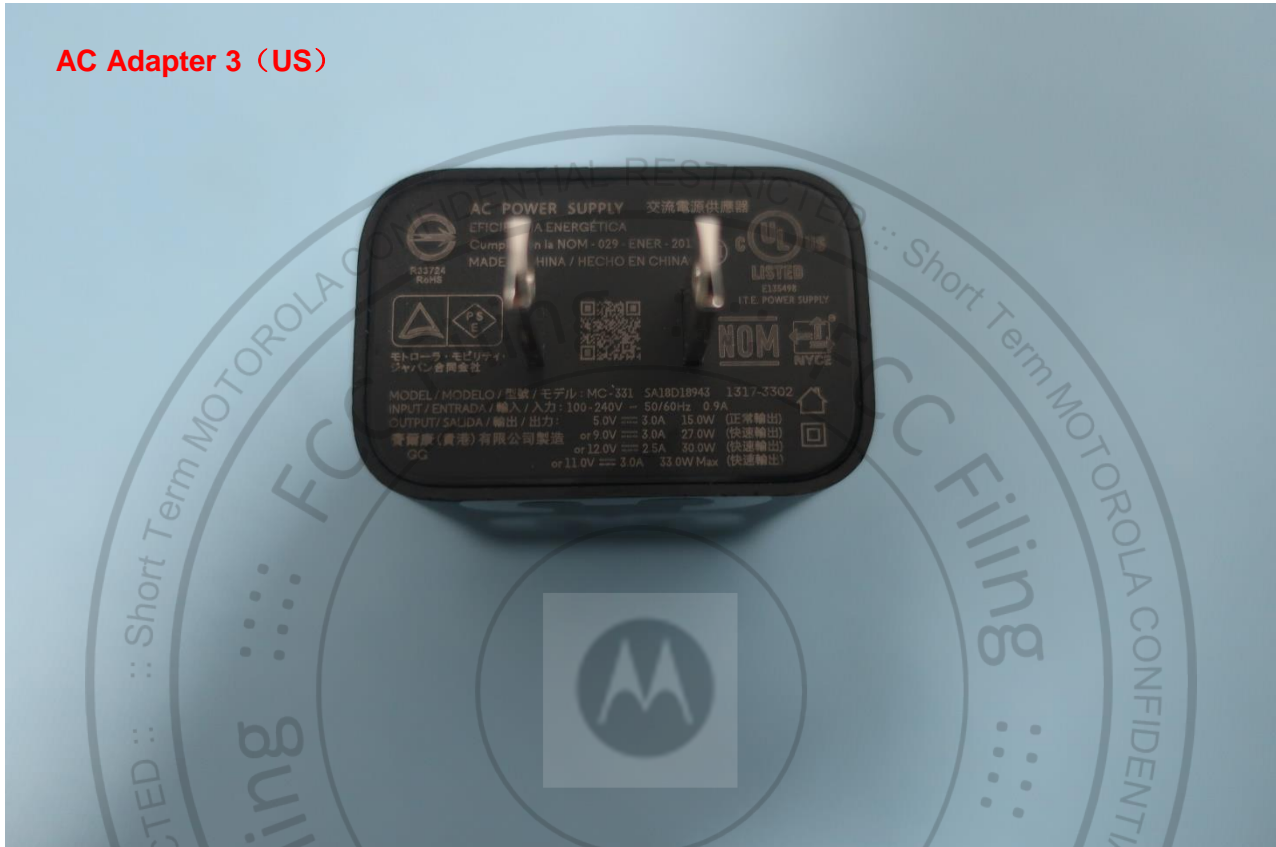

Brand Name: Motorola; Model Name: XT2323-1

AC Adapter 3 (US)