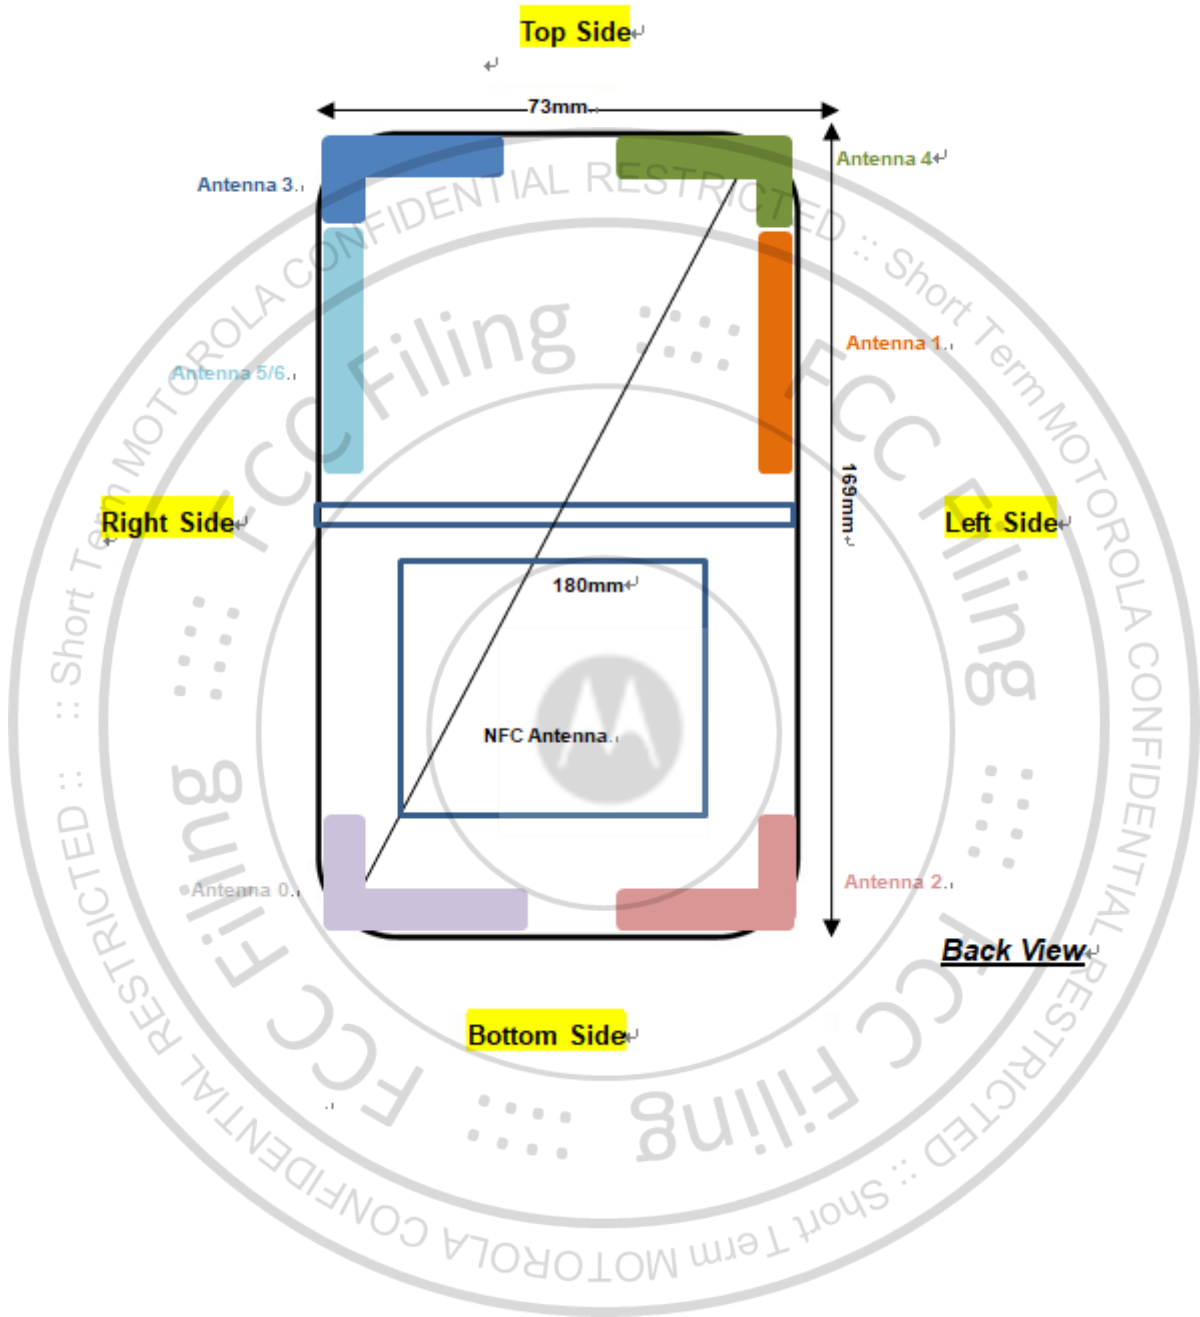

**Appendix D. SAR Test Setup Photos**

**Product Specific 10g SAR**

**Front, Test Separation 0 mm**

**Back, Test Separation 0 mm**

**Left Side, Test Separation 0 mm**

**Right Side, Test Separation 0 mm**

**Top Side, Test Separation 0 mm**

**Bottom Side, Test Separation 0 mm**

### Antenna Location

<Flip-Open Mode>

<Flip-Close Mode>