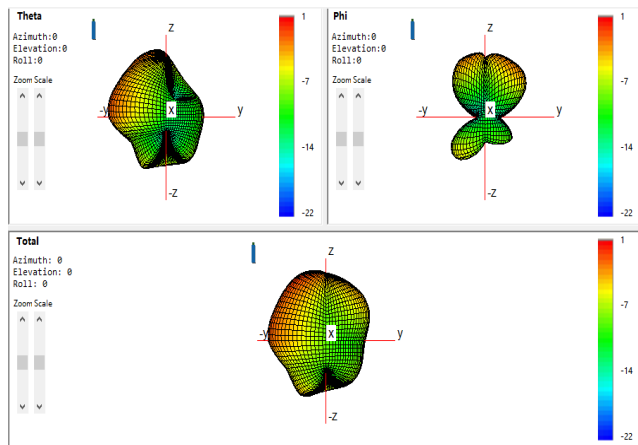

ANT4/5 Antenna model name: Midframe

Antenna type: IFA

BT/WLAN Peak Gain (dBi)			
2400~2483.5MHz	-2.5dBi	5470~5725MHz	-2.2 dBi
5150~5250MHz	-3 dBi	5725~5850MHz	-2.9 dBi
5250~5350MHz	-2.8 dBi		

ANT4- WiFi 5G

5150~5250MHz