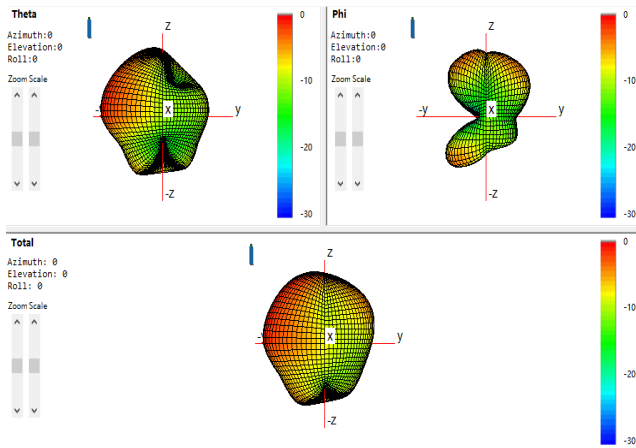

ANT4/5 Antenna model name: Midframe

Antenna type: IFA

BT/WLAN Peak Gain (dBi)			
2400~2483.5MHz	-2.5dBi	5470~5725MHz	-2.2 dBi
5150~5250MHz	-3 dBi	5725~5850MHz	-2.9 dBi
5250~5350MHz	-2.8 dBi		

ANT4- WiFi 5G

5150~5250MHz