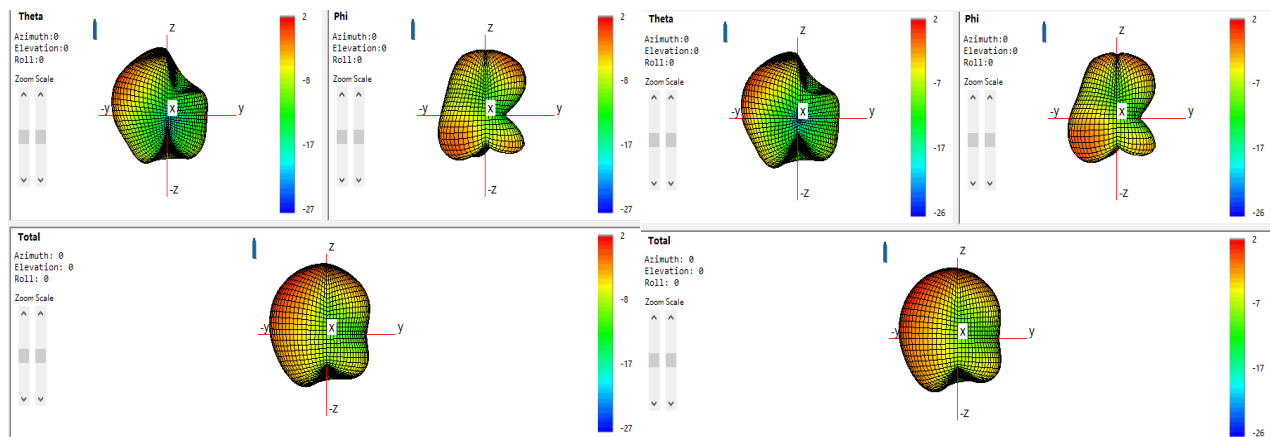

Software version: Libra version- 3.0.3.1

Antenna model name: Midframe

Issue date: 2023/01/03

ANT4/5 Antenna model name: Midframe

Antenna type: IFA

BT/WLAN Peak Gain (dBi)			
2400~2483.5MHz	-2.5dBi	5470~5725MHz	-2.2 dBi
5150~5250MHz	-3 dBi	5725~5850MHz	-2.9 dBi
5250~5350MHz	-2.8 dBi		

ANT4- WiFi 5G

5150~5250MHz

5250~5350MHz

5470~5725MHz

5725~5850MHz