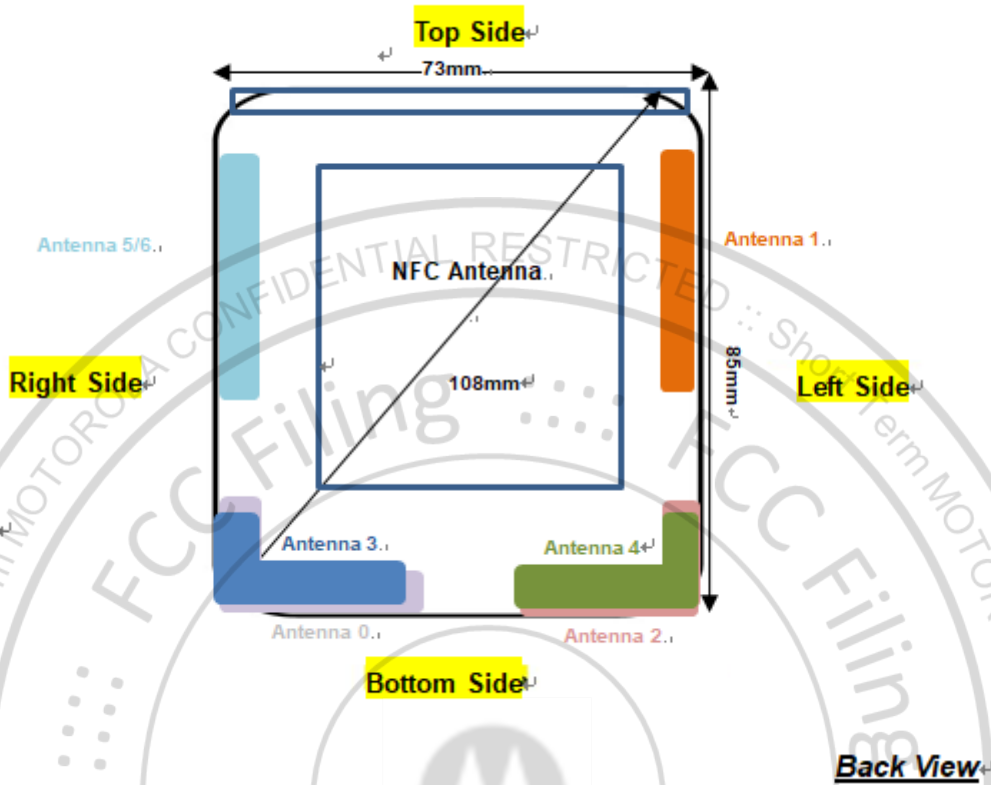

Front, Test Separation 5 mm

Back, Test Separation 5 mm

Left Side, Test Separation 5 mm

Right Side, Test Separation 5 mm

Bottom Side, Test Separation 5 mm

Body-worn Exposure Condition

<Flip Open >

Front, Test Separation 5 mm

Back, Test Separation 5 mm

<Flip Close >

Front, Test Separation 5 mm

Back, Test Separation 5 mm

Product Specific 10g SAR

<Flip Open >

Front, Test Separation 0 mm

Back, Test Separation 0 mm

Left Side, Test Separation 0 mm

Right Side, Test Separation 0 mm

Top Side, Test Separation 0 mm

Bottom Side, Test Separation 0 mm

### Antenna Location

<Flip-Open Mode>

<Flip-Close Mode>

Note: This is a foldable Mobile Cellular Phone device. Above overloap area is a simulation prototype, Antenna 0 and Antenna 2 were located at the bottom and back side of the device. Antenna 3 and Antenna 4 were located at the top and front side of the device. When the device was at flip close state (screen was folded), Antenna 3 was coincident with Antenna 0, and Antenna 2 was coincident with Antenna 4.