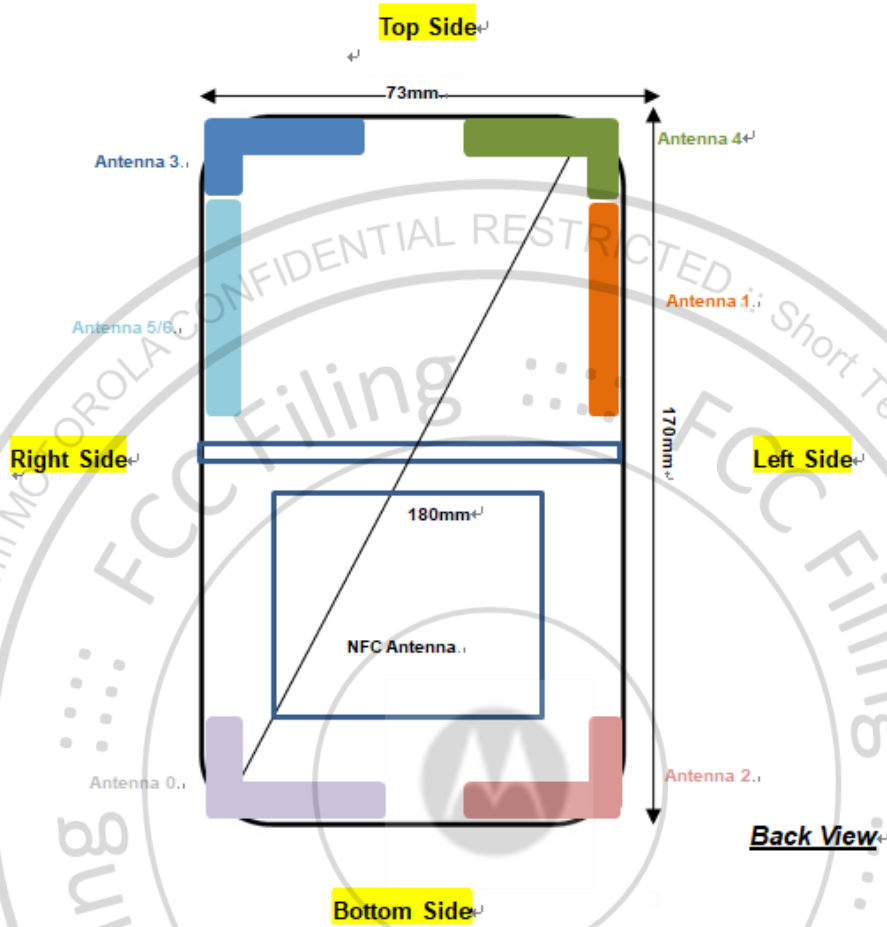

Front, Test Separation 5 mm

Back, Test Separation 5 mm

Left Side, Test Separation 5 mm

Right Side, Test Separation 5 mm

Bottom Side, Test Separation 5 mm

Body-worn Exposure Condition

<Flip Open >

Front, Test Separation 5 mm

Back, Test Separation 5 mm

<Flip Close >

Front, Test Separation 5 mm

Back, Test Separation 5 mm

Product Specific 10g SAR

<Flip Open >

Front, Test Separation 0 mm

Back, Test Separation 0 mm

Left Side, Test Separation 0 mm

Right Side, Test Separation 0 mm

Top Side, Test Separation 0 mm

Bottom Side, Test Separation 0 mm

### Antenna Location

<Flip-Open Mode>

<Flip-Close Mode>

Note: This is a foldable Mobile Cellular Phone device. Above overloap area is a simulation prototype, Antenna 0 and Antenna 2 were located at the bottom and back side of the device. Antenna 3 and Antenna 4 were located at the top and front side of the device. When the device was at flip close state (screen was folded), Antenna 3 was coincident with Antenna 0, and Antenna 2 was coincident with Antenna 4.