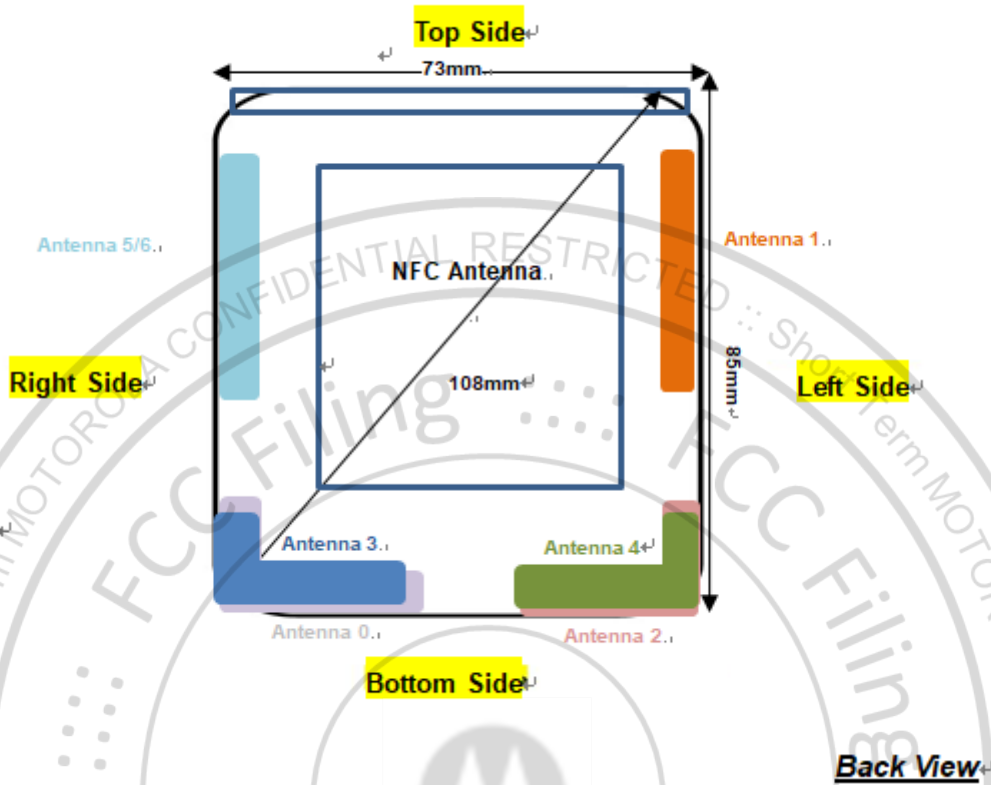

Front, Test Separation 0 mm

Back, Test Separation 0 mm

Right Side, Test Separation 0 mm

Left Side, Test Separation 0 mm

Top Side, Test Separation 0 mm

Appendix D. PD Test Setup Photos

<Flip-Open Mode>

Right Side, Test Separation 8.59 mm

Right Side, Test Separation 10 mm

Front, Test Separation 2 mm

Back, Test Separation 2 mm

Left Side, Test Separation 2 mm

Right Side, Test Separation 2 mm

Top Side, Test Separation 2 mm

<Flip-Close Mode>

Front, Test Separation 2 mm

Back, Test Separation 2 mm

Antenna Location

<Flip-Open Mode>

<Flip-Close Mode>

Note: This is a foldable Mobile Cellular Phone device. Above overloap area is a simulation prototype, Antenna 0 and Antenna 2 were located at the bottom and back side of the device. Antenna 3 and Antenna 4 were located at the top and front side of the device. When the device was at flip close state (screen was folded), Antenna 3 was coincident with Antenna 0, and Antenna 2 was coincident with Antenna 4.