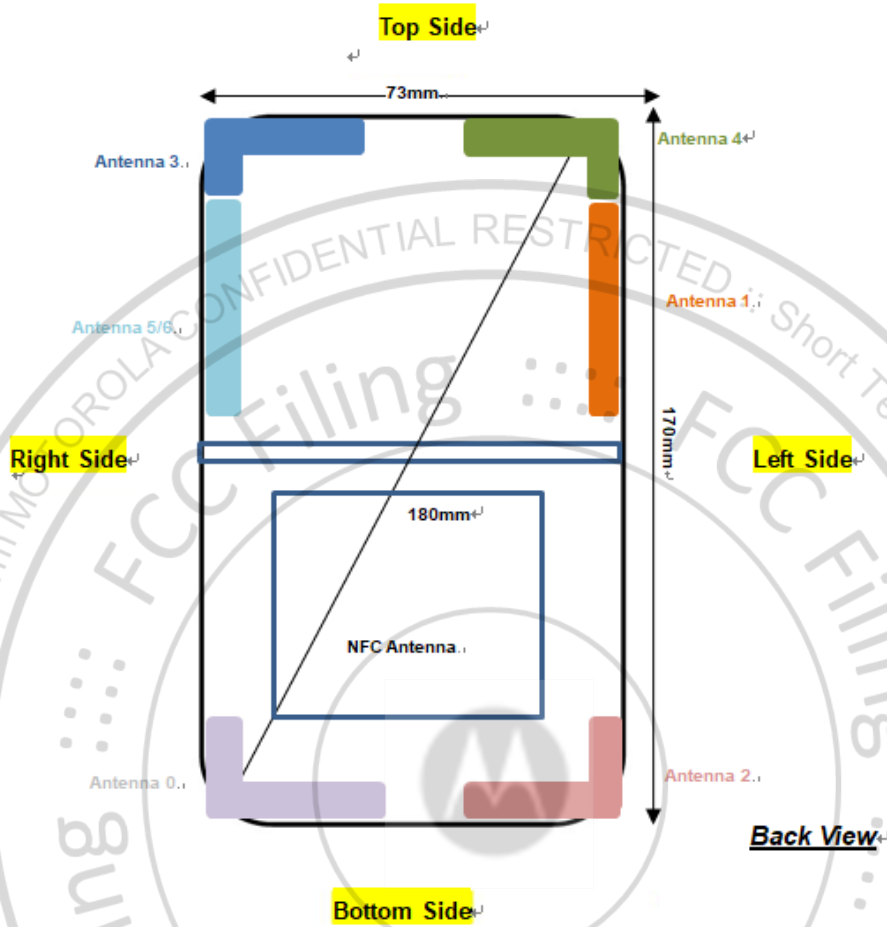

<Flip-Open Mode>

Front, Test Separation 5 mm

Back, Test Separation 5 mm

<Flip-Close Mode>

Front, Test Separation 5 mm

Back, Test Separation 5 mm

Product Specific 10g SAR

<Flip-Open Mode>

Front, Test Separation 0 mm

Back, Test Separation 0 mm

Right Side, Test Separation 0 mm

Left Side, Test Separation 0 mm

Top Side, Test Separation 0 mm

Appendix D. PD Test Setup Photos

<Flip-Open Mode>

Right Side, Test Separation 8.59 mm

Right Side, Test Separation 10 mm

Front, Test Separation 2 mm

Back, Test Separation 2 mm

Left Side, Test Separation 2 mm

Right Side, Test Separation 2 mm

Top Side, Test Separation 2 mm

<Flip-Close Mode>

Front, Test Separation 2 mm

Back, Test Separation 2 mm

Antenna Location

<Flip-Open Mode>

<Flip-Close Mode>

Note: This is a foldable Mobile Cellular Phone device. Above overloap area is a simulation prototype, Antenna 0 and Antenna 2 were located at the bottom and back side of the device. Antenna 3 and Antenna 4 were located at the top and front side of the device. When the device was at flip close state (screen was folded), Antenna 3 was coincident with Antenna 0, and Antenna 2 was coincident with Antenna 4.