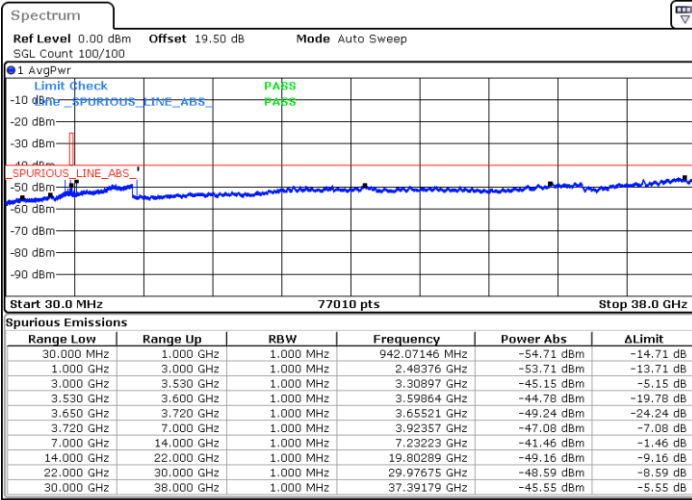

Highest Channel / 1RBmax

Date: 11.DEC.2022 16:16:46

Date: 11.DEC.2022 16:14:37

Highest Channel / FullIRB

N/A

Date: 11.DEC.2022 15:13:55

LTE Band 48 / 20MHz

QPSK

Lowest Channel / 1RB0

Lowest Channel / 1RBmax

Date: 11.DEC.2022 15:43:58

Date: 11.DEC.2022 15:55:44

Lowest Channel / FullIRB

N/A

Date: 11.DEC.2022 15:32:14

LTE Band 48 / 20MHz

QPSK

Middle Channel / 1RB0

Middle Channel / 1RBmax

Date: 11.DEC.2022 16:09:28

Date: 11.DEC.2022 15:57:02

Middle Channel / FullIRB

N/A

Date: 11.DEC.2022 15:33:33

LTE Band 48 / 20MHz

QPSK

Highest Channel / 1RB0

Highest Channel / 1RBmax

Date: 11.DEC.2022 15:51:48

Date: 11.DEC.2022 16:03:34

Highest Channel / FullIRB

N/A