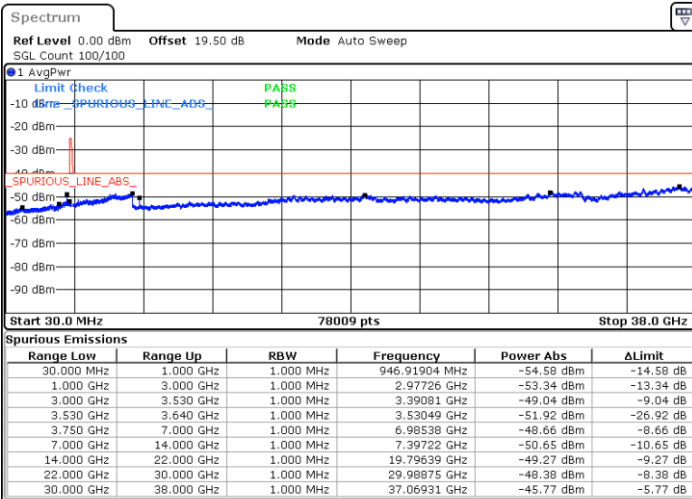

Lowest Channel / 1RBmax

Date: 11.DEC.2022 13:46:24

Date: 11.DEC.2022 14:09:54

Lowest Channel / FullIRB

N/A

Date: 11.DEC.2022 13:58:08

LTE Band 48 / 5MHz

64QAM

Middle Channel / 1RB0

Middle Channel / 1RBmax

Date: 11.DEC.2022 13:47:42

Date: 11.DEC.2022 14:11:12

Middle Channel / FullIRB

N/A

Date: 11.DEC.2022 13:59:27

LTE Band 48 / 5MHz

64QAM

Highest Channel / 1RB0

Highest Channel / 1RBmax

Date: 11.DEC.2022 13:54:13

Date: 11.DEC.2022 14:17:42

Highest Channel / FullIRB

N/A

Date: 11.DEC.2022 14:05:58

LTE Band 48 / 10MHz

64QAM

Lowest Channel / 1RB0

Lowest Channel / 1RBmax

Date: 11.DEC.2022 14:19:02

Date: 11.DEC.2022 14:42:33

Lowest Channel / FullIRB

N/A