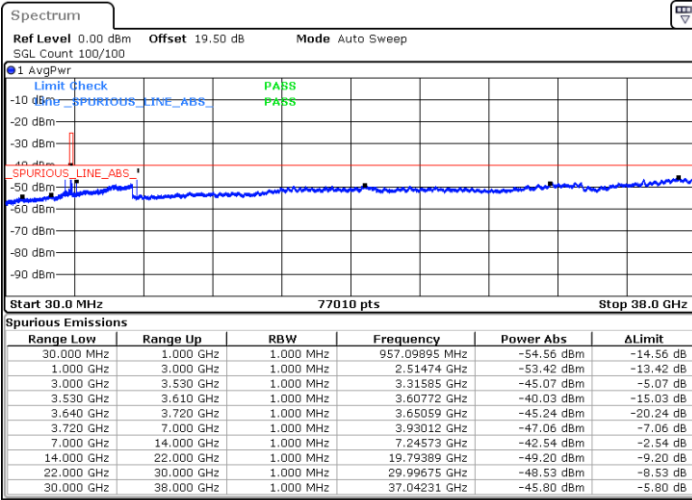

Date: 11.DEC.2022 15:40:03

LTE Band 48 / 5MHz

16QAM

Lowest Channel / 1RB0

Lowest Channel / 1RBmax

Date: 11.DEC.2022 13:45:06

Date: 11.DEC.2022 14:08:35

Lowest Channel / FullIRB

N/A

Date: 11.DEC.2022 13:56:50

LTE Band 48 / 5MHz

16QAM

Middle Channel / 1RB0

Middle Channel / 1RBmax

Date: 11.DEC.2022 13:49:01

Date: 11.DEC.2022 14:12:30

Middle Channel / FullIRB

N/A

Date: 11.DEC.2022 14:00:45

LTE Band 48 / 5MHz

16QAM

Highest Channel / 1RB0

Highest Channel / 1RBmax

Date: 11.DEC.2022 13:52:55

Date: 11.DEC.2022 14:16:24

Highest Channel / FullIRB

N/A

Date: 11.DEC.2022 14:04:39

LTE Band 48 / 10MHz

16QAM

Lowest Channel / 1RB0

Lowest Channel / 1RBmax