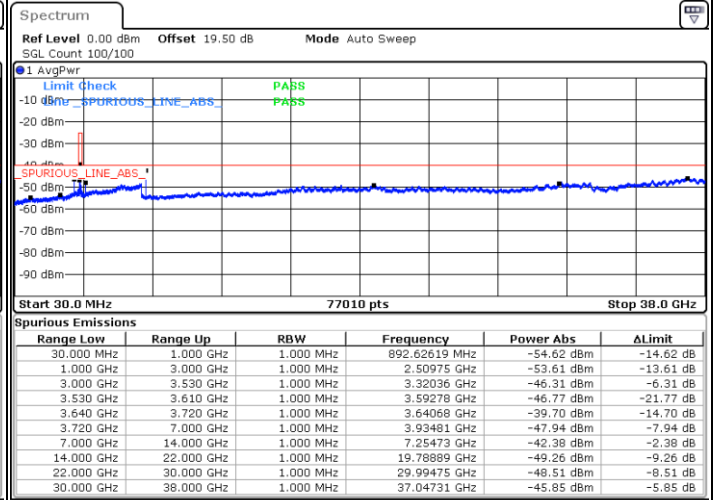

Date: 11.DEC.2022 15:40:03

LTE Band 48 / 5MHz

16QAM

Lowest Channel / 1RB0

Lowest Channel / 1RBmax

Date: 11.DEC.2022 13:45:06

Date: 11.DEC.2022 14:08:35

Lowest Channel / FullIRB

N/A

Date: 11.DEC.2022 13:56:50

LTE Band 48 / 5MHz

16QAM

Middle Channel / 1RB0

Middle Channel / 1RBmax

Date: 11.DEC.2022 13:49:01

Date: 11.DEC.2022 14:12:30

Middle Channel / FullIRB

N/A

Date: 11.DEC.2022 14:00:45

LTE Band 48 / 5MHz

16QAM

Highest Channel / 1RB0

Highest Channel / 1RBmax

Date: 11.DEC.2022 13:52:55

Date: 11.DEC.2022 14:16:24

Highest Channel / FullIRB

N/A

Date: 11.DEC.2022 14:04:39

LTE Band 48 / 10MHz

16QAM

Lowest Channel / 1RB0

Lowest Channel / 1RBmax