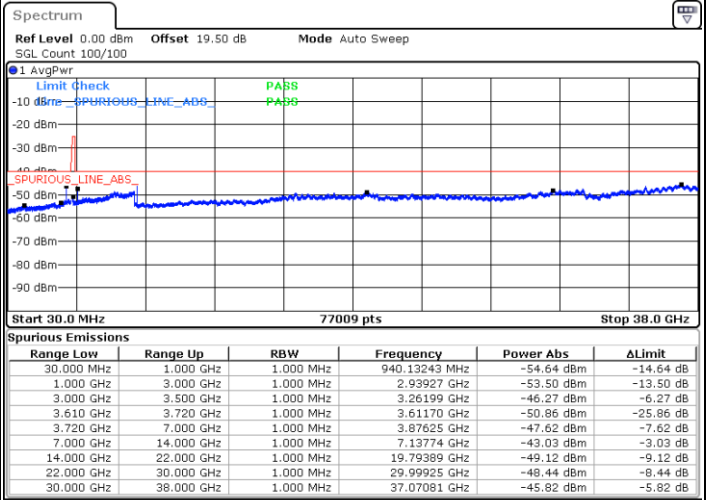

Date: 11.DEC.2022 15:00:51

Date: 11.DEC.2022 16:12:47

Middle Channel / FullIRB

N/A

Date: 11.DEC.2022 15:12:37

LTE Band 48 / 15MHz

QPSK

Highest Channel / 1RB0

Highest Channel / 1RBmax

Date: 11.DEC.2022 16:16:46

Date: 11.DEC.2022 16:14:37

Highest Channel / FullIRB

N/A

Date: 11.DEC.2022 15:13:55

LTE Band 48 / 20MHz

QPSK

Lowest Channel / 1RB0

Lowest Channel / 1RBmax

Date: 11.DEC.2022 15:43:58

Date: 11.DEC.2022 15:55:44

Lowest Channel / FullIRB

N/A

Date: 11.DEC.2022 15:32:14

LTE Band 48 / 20MHz