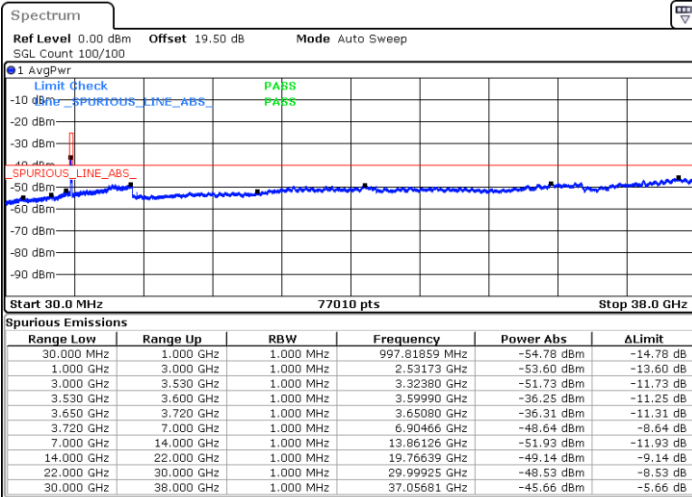

N/A

Date: 11.DEC.2022 15:15:14

LTE Band 48 / 20MHz

16QAM

Lowest Channel / 1RB0

Lowest Channel / 1RBmax

Date: 11.DEC.2022 15:42:40

Date: 11.DEC.2022 15:54:25

Lowest Channel / FullIRB

N/A

Date: 11.DEC.2022 15:30:56

LTE Band 48 / 20MHz

16QAM

Middle Channel / 1RB0

Middle Channel / 1RBmax

Date: 11.DEC.2022 16:07:56

Date: 11.DEC.2022 15:58:21

Middle Channel / FullIRB

N/A

Date: 11.DEC.2022 15:34:50

LTE Band 48 / 20MHz

16QAM

Highest Channel / 1RB0

Highest Channel / 1RBmax

Date: 11.DEC.2022 15:50:30

Date: 11.DEC.2022 16:02:15

Highest Channel / FullIRB

N/A

Date: 11.DEC.2022 15:38:45

LTE Band 48 / 5MHz

64QAM

Lowest Channel / 1RB0