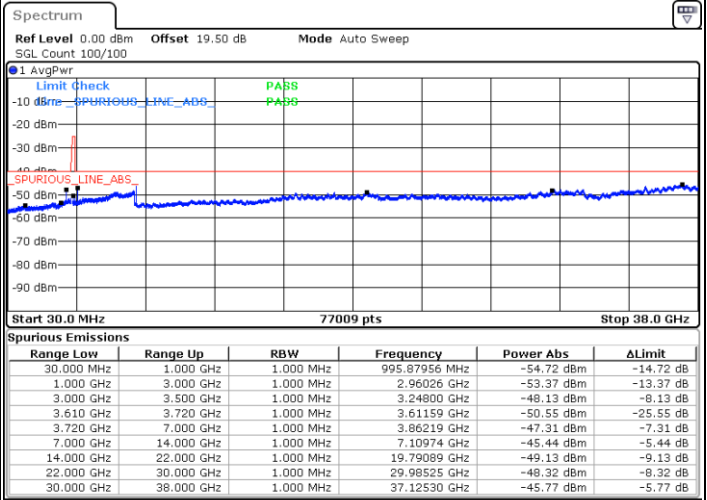

LTE Band 48 / 20MHz

QPSK

Highest Channel / 1RB0

Highest Channel / 1RBmax

Date: 11.DEC.2022 15:51:48

Date: 11.DEC.2022 16:03:34

Highest Channel / FullIRB

N/A

Date: 11.DEC.2022 15:40:03

LTE Band 48 / 5MHz

16QAM

Lowest Channel / 1RB0

Lowest Channel / 1RBmax

Date: 11.DEC.2022 13:45:06

Date: 11.DEC.2022 14:08:35

Lowest Channel / FullIRB

N/A

Date: 11.DEC.2022 13:56:50

LTE Band 48 / 5MHz

16QAM

Middle Channel / 1RB0

Middle Channel / 1RBmax

Date: 11.DEC.2022 13:49:01

Date: 11.DEC.2022 14:12:30

Middle Channel / FullIRB

N/A

Date: 11.DEC.2022 14:00:45

LTE Band 48 / 5MHz

16QAM

Highest Channel / 1RB0

Highest Channel / 1RBmax

Date: 11.DEC.2022 13:52:55