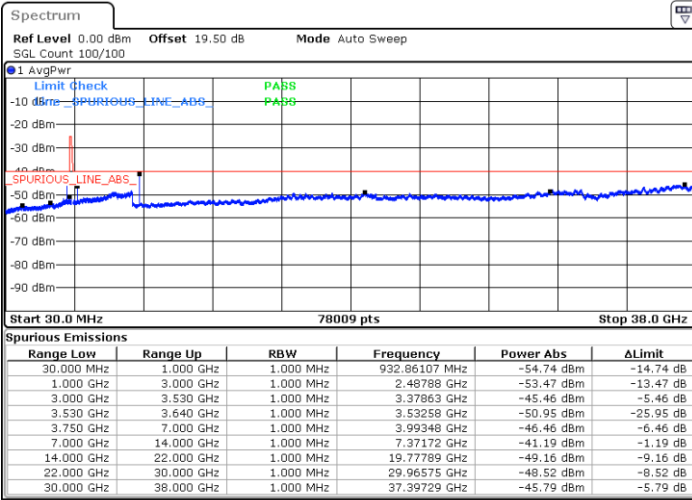

Date: 11.DEC.2022 15:17:51

Lowest Channel / FullIRB

N/A

Date: 11.DEC.2022 15:06:05

LTE Band 48 / 15MHz

QPSK

Middle Channel / 1RB0

Middle Channel / 1RBmax

Date: 11.DEC.2022 15:00:51

Date: 11.DEC.2022 16:12:47

Middle Channel / FullIRB

N/A

Date: 11.DEC.2022 15:12:37

LTE Band 48 / 15MHz

QPSK

Highest Channel / 1RB0

Highest Channel / 1RBmax

Date: 11.DEC.2022 16:16:46

Date: 11.DEC.2022 16:14:37

Highest Channel / FullIRB

N/A

Date: 11.DEC.2022 15:13:55

LTE Band 48 / 20MHz

QPSK

Lowest Channel / 1RB0

Lowest Channel / 1RBmax

Date: 11.DEC.2022 15:43:58

Date: 11.DEC.2022 15:55:44

Lowest Channel / FullIRB

N/A

Date: 11.DEC.2022 15:32:14

LTE Band 48 / 20MHz