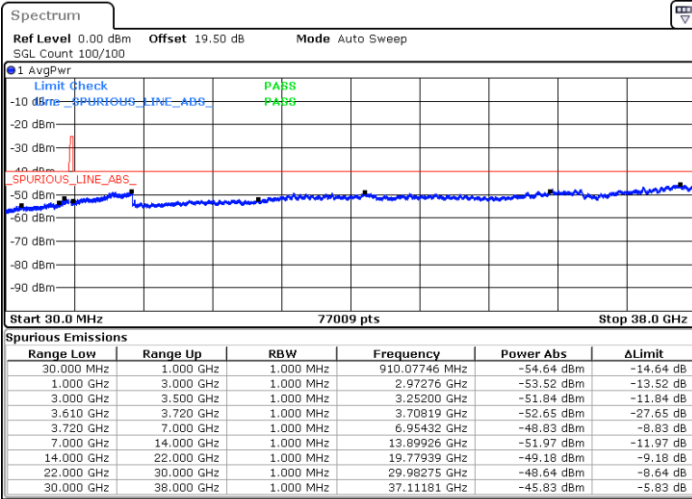

N/A

Date: 11.DEC.2022 14:34:43

LTE Band 48 / 10MHz

QPSK

Highest Channel / 1RB0

Highest Channel / 1RBmax

Date: 11.DEC.2022 14:29:28

Date: 11.DEC.2022 14:53:00

Highest Channel / FullIRB

N/A

Date: 11.DEC.2022 14:41:14

LTE Band 48 / 15MHz

QPSK

Lowest Channel / 1RB0

Lowest Channel / 1RBmax

Date: 11.DEC.2022 14:54:19

Date: 11.DEC.2022 15:17:51

Lowest Channel / FullIRB

N/A

Date: 11.DEC.2022 15:06:05

LTE Band 48 / 15MHz

QPSK

Middle Channel / 1RB0

Middle Channel / 1RBmax

Date: 11.DEC.2022 15:00:51

Date: 11.DEC.2022 16:12:47

Middle Channel / FullIRB

N/A

Date: 11.DEC.2022 15:12:37

LTE Band 48 / 15MHz

QPSK

Highest Channel / 1RB0