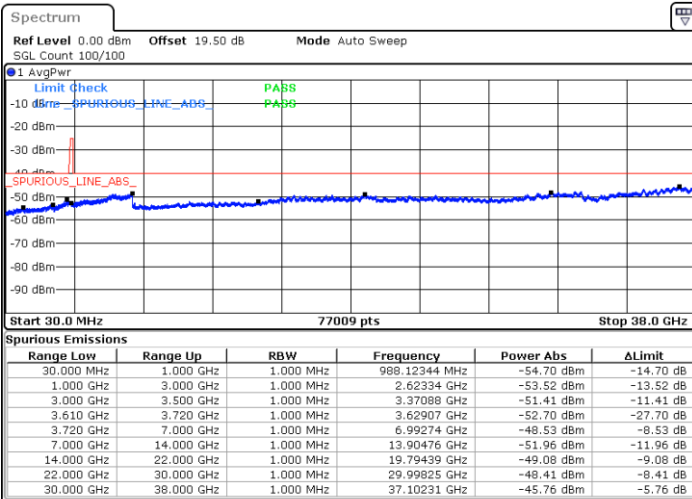

Highest Channel / 1RB0

Highest Channel / 1RBmax

Date: 11.DEC.2022 14:28:10

Date: 11.DEC.2022 14:51:41

Highest Channel / FullIRB

N/A

Date: 11.DEC.2022 14:39:55

LTE Band 48 / 15MHz

16QAM

Lowest Channel / 1RB0

Lowest Channel / 1RBmax

Date: 11.DEC.2022 14:55:37

Date: 11.DEC.2022 15:19:10

Lowest Channel / FullIRB

N/A

Date: 11.DEC.2022 15:07:23

LTE Band 48 / 15MHz

16QAM

Middle Channel / 1RB0

Middle Channel / 1RBmax

Date: 11.DEC.2022 14:59:33

Date: 11.DEC.2022 15:23:05

Middle Channel / FullIRB

N/A

Date: 11.DEC.2022 15:11:18

LTE Band 48 / 15MHz

16QAM

Highest Channel / 1RB0

Highest Channel / 1RBmax

Date: 11.DEC.2022 15:03:28

Date: 11.DEC.2022 15:27:00

Highest Channel / FullIRB