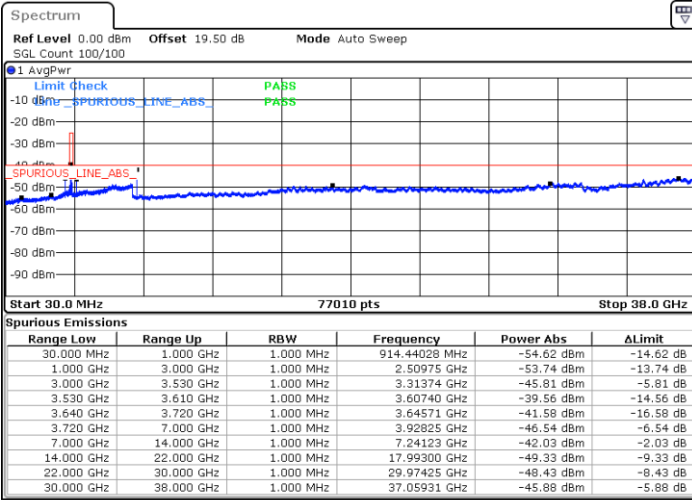

Date: 11.DEC.2022 14:16:24

Highest Channel / FullIRB

N/A

Date: 11.DEC.2022 14:04:39

LTE Band 48 / 10MHz

16QAM

Lowest Channel / 1RB0

Lowest Channel / 1RBmax

Date: 11.DEC.2022 14:20:20

Date: 11.DEC.2022 14:43:51

Lowest Channel / FullIRB

N/A

Date: 11.DEC.2022 14:32:06

LTE Band 48 / 10MHz

16QAM

MiddleChannel / 1RB0

Middle Channel / 1RBmax

Date: 11.DEC.2022 14:24:15

Date: 11.DEC.2022 14:47:46

Middle Channel / FullIRB

N/A

Date: 11.DEC.2022 14:36:00

LTE Band 48 / 10MHz

16QAM

Highest Channel / 1RB0

Highest Channel / 1RBmax

Date: 11.DEC.2022 14:28:10

Date: 11.DEC.2022 14:51:41

Highest Channel / FullIRB

N/A

Date: 11.DEC.2022 14:39:55

LTE Band 48 / 15MHz