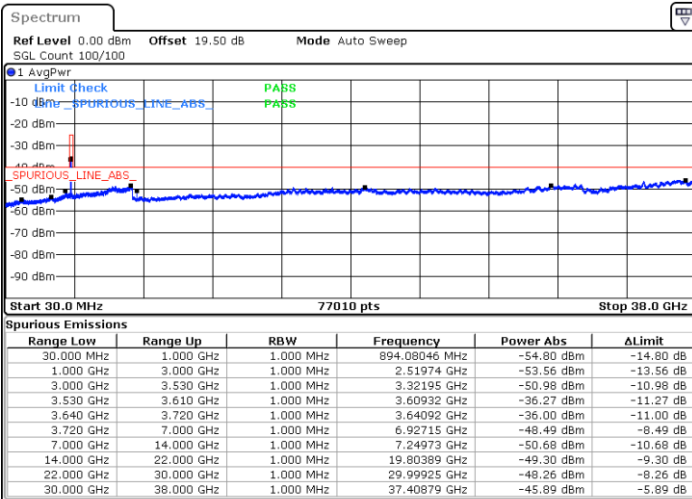

Middle Channel / FullIRB

N/A

Date: 11.DEC.2022 14:37:18