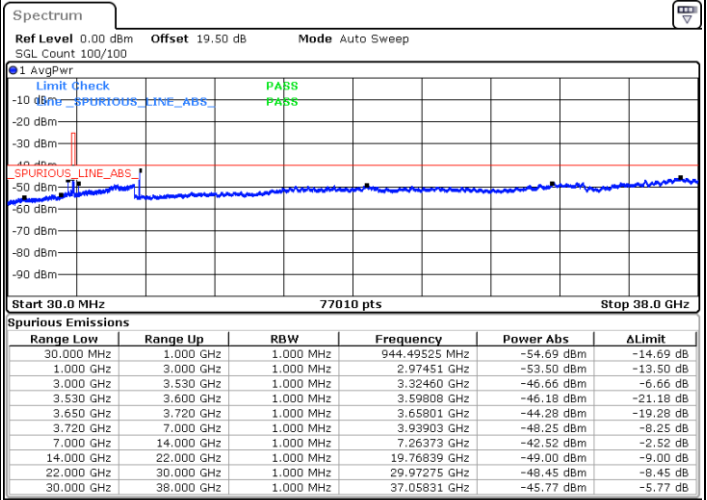

Highest Channel / 1RB0

Highest Channel / 1RBmax

Date: 11.DEC.2022 14:28:10

Date: 11.DEC.2022 14:51:41

Highest Channel / FullIRB

N/A

Date: 11.DEC.2022 14:39:55

LTE Band 48 / 15MHz

16QAM

Lowest Channel / 1RB0

Lowest Channel / 1RBmax

Date: 11.DEC.2022 14:55:37

Date: 11.DEC.2022 15:19:10

Lowest Channel / FullIRB

N/A

Date: 11.DEC.2022 15:07:23

LTE Band 48 / 15MHz

16QAM

Middle Channel / 1RB0

Middle Channel / 1RBmax

Date: 11.DEC.2022 14:59:33

Date: 11.DEC.2022 15:23:05

Middle Channel / FullIRB

N/A

Date: 11.DEC.2022 15:11:18

LTE Band 48 / 15MHz

16QAM

Highest Channel / 1RB0

Highest Channel / 1RBmax

Date: 11.DEC.2022 15:03:28

Date: 11.DEC.2022 15:27:00

Highest Channel / FullIRB