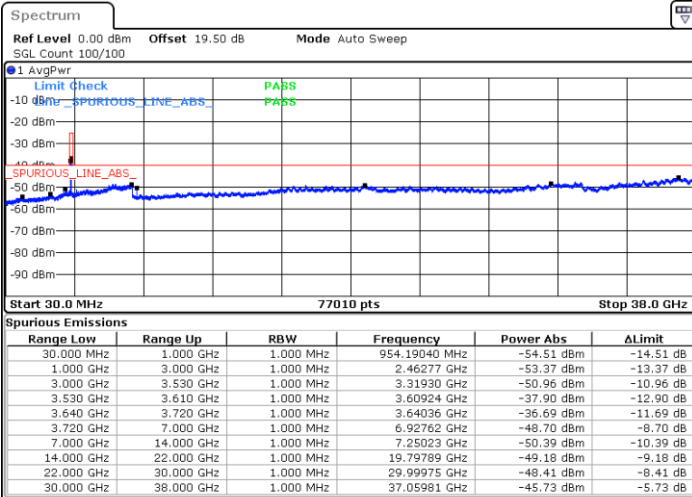

Date: 11.DEC.2022 14:16:24

Highest Channel / FullIRB

N/A

Date: 11.DEC.2022 14:04:39

LTE Band 48 / 10MHz

16QAM

Lowest Channel / 1RB0

Lowest Channel / 1RBmax

Date: 11.DEC.2022 14:20:20

Date: 11.DEC.2022 14:43:51

Lowest Channel / FullIRB

N/A

Date: 11.DEC.2022 14:32:06

LTE Band 48 / 10MHz

16QAM

MiddleChannel / 1RB0

Middle Channel / 1RBmax

Date: 11.DEC.2022 14:24:15

Date: 11.DEC.2022 14:47:46

Middle Channel / FullIRB

N/A

Date: 11.DEC.2022 14:36:00

LTE Band 48 / 10MHz

16QAM

Highest Channel / 1RB0

Highest Channel / 1RBmax

Date: 11.DEC.2022 14:28:10

Date: 11.DEC.2022 14:51:41

Highest Channel / FullIRB

N/A

Date: 11.DEC.2022 14:39:55

LTE Band 48 / 15MHz