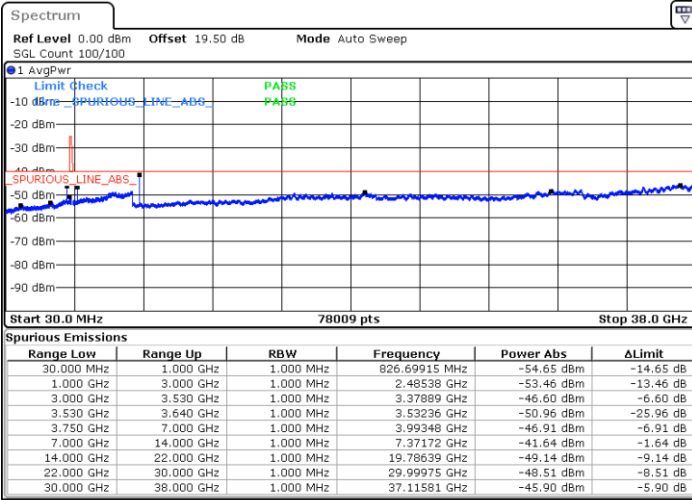

LTE Band 48 / 15MHz

16QAM

Middle Channel / 1RB0

Middle Channel / 1RBmax

Date: 11.DEC.2022 14:59:33

Date: 11.DEC.2022 15:23:05

Middle Channel / FullIRB

N/A

Date: 11.DEC.2022 15:11:18

LTE Band 48 / 15MHz

16QAM

Highest Channel / 1RB0

Highest Channel / 1RBmax

Date: 11.DEC.2022 15:03:28

Date: 11.DEC.2022 15:27:00

Highest Channel / FullIRB

N/A

Date: 11.DEC.2022 15:15:14

LTE Band 48 / 20MHz

16QAM

Lowest Channel / 1RB0

Lowest Channel / 1RBmax

Date: 11.DEC.2022 15:42:40

Date: 11.DEC.2022 15:54:25

Lowest Channel / FullIRB

N/A

Date: 11.DEC.2022 15:30:56

LTE Band 48 / 20MHz

16QAM

Middle Channel / 1RB0

Middle Channel / 1RBmax

Date: 11.DEC.2022 16:07:56