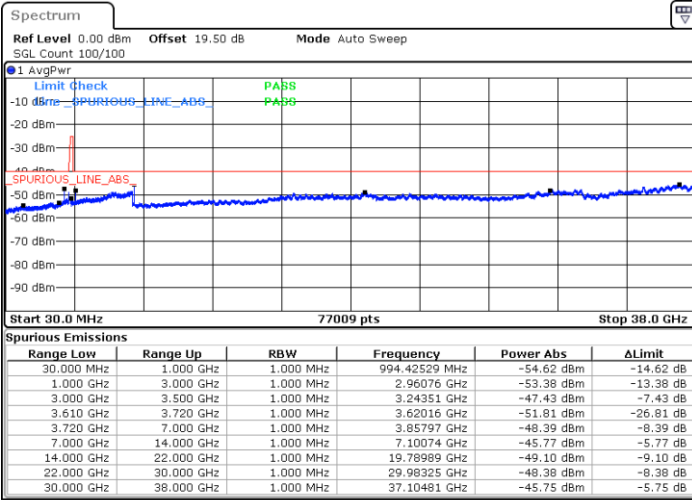

LTE Band 48 / 20MHz

QPSK

Highest Channel / 1RB0

Highest Channel / 1RBmax

Date: 11.DEC.2022 15:51:48

Date: 11.DEC.2022 16:03:34

Highest Channel / FullIRB

N/A

Date: 11.DEC.2022 15:40:03

LTE Band 48 / 5MHz

16QAM

Lowest Channel / 1RB0

Lowest Channel / 1RBmax

Date: 11.DEC.2022 13:45:06

Date: 11.DEC.2022 14:08:35

Lowest Channel / FullIRB

N/A

Date: 11.DEC.2022 13:56:50

LTE Band 48 / 5MHz

16QAM

Middle Channel / 1RB0

Middle Channel / 1RBmax

Date: 11.DEC.2022 13:49:01

Date: 11.DEC.2022 14:12:30

Middle Channel / FullIRB

N/A

Date: 11.DEC.2022 14:00:45

LTE Band 48 / 5MHz

16QAM

Highest Channel / 1RB0

Highest Channel / 1RBmax

Date: 11.DEC.2022 13:52:55