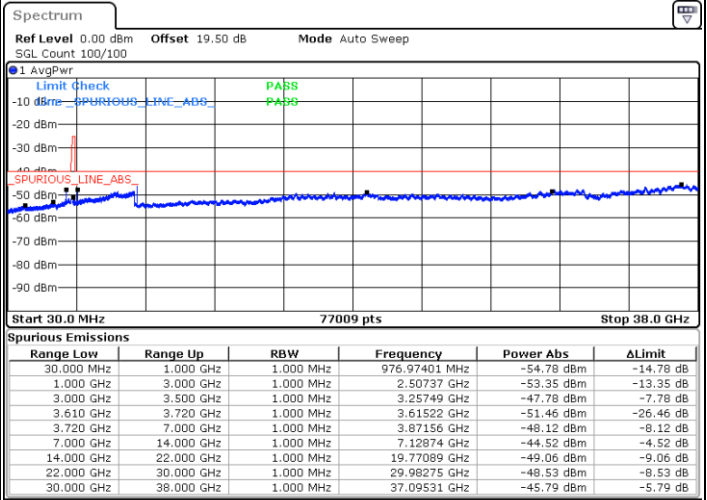

Middle Channel / 1RBmax

Date: 11.DEC.2022 14:24:15

Date: 11.DEC.2022 14:47:46

Middle Channel / FullIRB

N/A

Date: 11.DEC.2022 14:36:00

LTE Band 48 / 10MHz

16QAM

Highest Channel / 1RB0

Highest Channel / 1RBmax

Date: 11.DEC.2022 14:28:10

Date: 11.DEC.2022 14:51:41

Highest Channel / FullIRB

N/A

Date: 11.DEC.2022 14:39:55

LTE Band 48 / 15MHz

16QAM

Lowest Channel / 1RB0

Lowest Channel / 1RBmax

Date: 11.DEC.2022 14:55:37

Date: 11.DEC.2022 15:19:10

Lowest Channel / FullIRB

N/A

Date: 11.DEC.2022 15:07:23