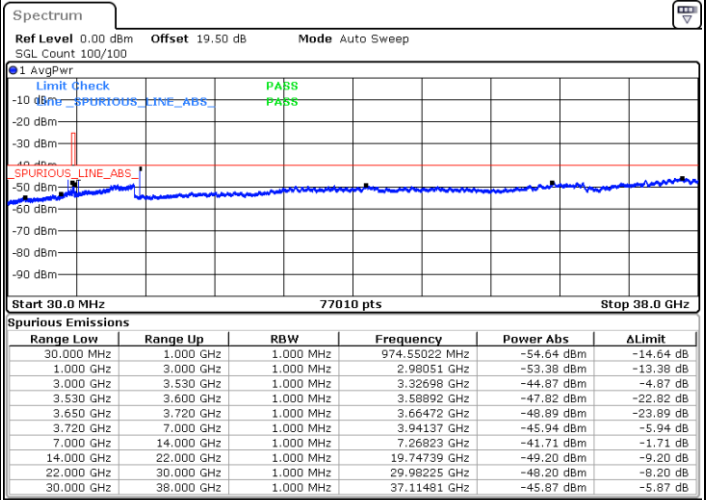

Highest Channel / 1RBmax

Date: 11.DEC.2022 16:16:46

Date: 11.DEC.2022 16:14:37

Highest Channel / FullIRB

N/A

Date: 11.DEC.2022 15:13:55

LTE Band 48 / 20MHz

QPSK

Lowest Channel / 1RB0

Lowest Channel / 1RBmax

Date: 11.DEC.2022 15:43:58

Date: 11.DEC.2022 15:55:44

Lowest Channel / FullIRB

N/A

Date: 11.DEC.2022 15:32:14

LTE Band 48 / 20MHz

QPSK

Middle Channel / 1RB0

Middle Channel / 1RBmax

Date: 11.DEC.2022 16:09:28

Date: 11.DEC.2022 15:57:02

Middle Channel / FullIRB

N/A

Date: 11.DEC.2022 15:33:33

LTE Band 48 / 20MHz

QPSK

Highest Channel / 1RB0

Highest Channel / 1RBmax

Date: 11.DEC.2022 15:51:48

Date: 11.DEC.2022 16:03:34

Highest Channel / FullIRB

N/A