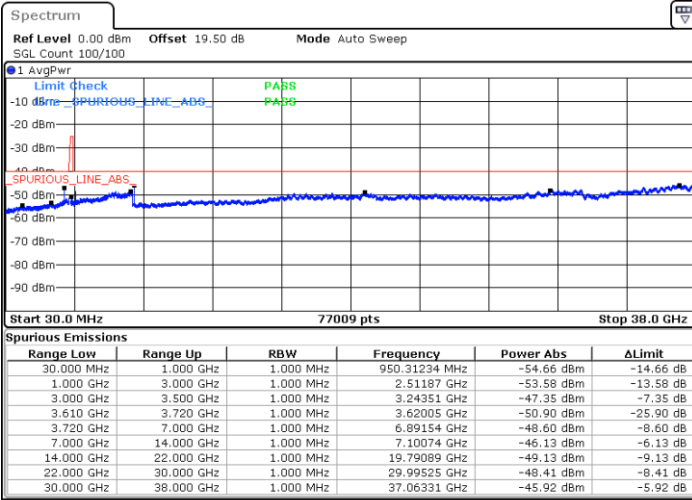

Date: 11.DEC.2022 15:58:21

Middle Channel / FullIRB

N/A

Date: 11.DEC.2022 15:34:50

LTE Band 48 / 20MHz

16QAM

Highest Channel / 1RB0

Highest Channel / 1RBmax

Date: 11.DEC.2022 15:50:30

Date: 11.DEC.2022 16:02:15

Highest Channel / FullIRB

N/A

Date: 11.DEC.2022 15:38:45

LTE Band 48 / 5MHz

64QAM

Lowest Channel / 1RB0

Lowest Channel / 1RBmax

Date: 11.DEC.2022 13:46:24

Date: 11.DEC.2022 14:09:54

Lowest Channel / FullIRB

N/A

Date: 11.DEC.2022 13:58:08

LTE Band 48 / 5MHz

64QAM

Middle Channel / 1RB0

Middle Channel / 1RBmax

Date: 11.DEC.2022 13:47:42

Date: 11.DEC.2022 14:11:12

Middle Channel / FullIRB

N/A

Date: 11.DEC.2022 13:59:27

LTE Band 48 / 5MHz