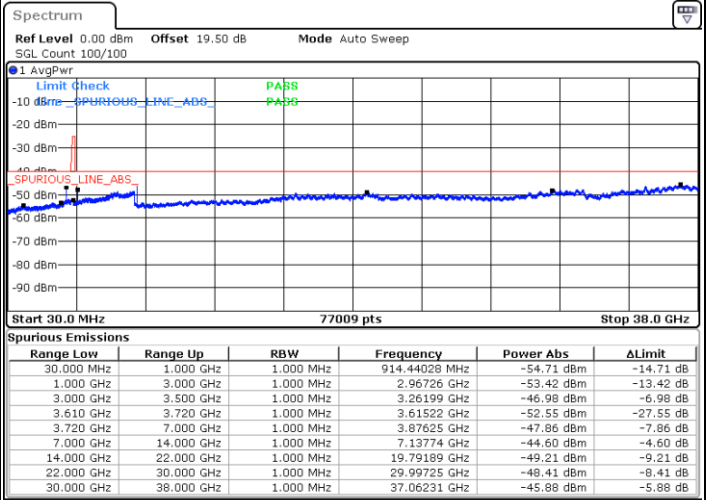

Date: 11.DEC.2022 15:11:18

LTE Band 48 / 15MHz

16QAM

Highest Channel / 1RB0

Highest Channel / 1RBmax

Date: 11.DEC.2022 15:03:28

Date: 11.DEC.2022 15:27:00

Highest Channel / FullIRB

N/A

Date: 11.DEC.2022 15:15:14

LTE Band 48 / 20MHz

16QAM

Lowest Channel / 1RB0

Lowest Channel / 1RBmax

Date: 11.DEC.2022 15:42:40

Date: 11.DEC.2022 15:54:25

Lowest Channel / FullIRB

N/A

Date: 11.DEC.2022 15:30:56

LTE Band 48 / 20MHz

16QAM

Middle Channel / 1RB0

Middle Channel / 1RBmax

Date: 11.DEC.2022 16:07:56

Date: 11.DEC.2022 15:58:21

Middle Channel / FullIRB

N/A

Date: 11.DEC.2022 15:34:50

LTE Band 48 / 20MHz

16QAM

Highest Channel / 1RB0

Highest Channel / 1RBmax