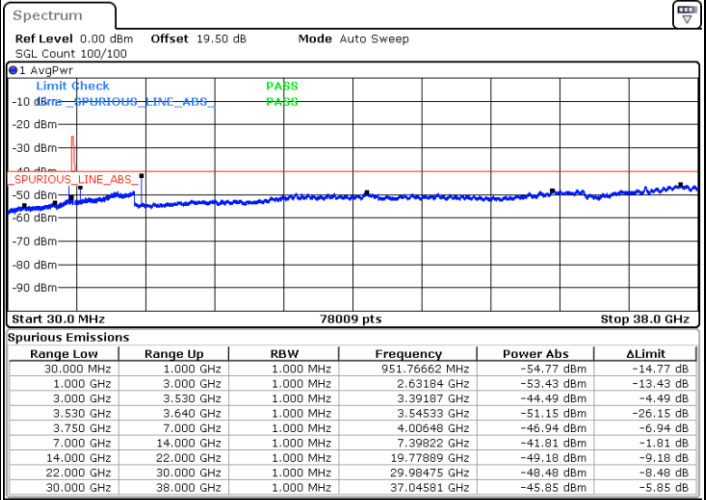

Lowest Channel / 1RB0

Lowest Channel / 1RBmax

Date: 11.DEC.2022 15:43:58

Date: 11.DEC.2022 15:55:44

Lowest Channel / FullIRB

N/A

Date: 11.DEC.2022 15:32:14

LTE Band 48 / 20MHz

QPSK

Middle Channel / 1RB0

Middle Channel / 1RBmax

Date: 11.DEC.2022 16:09:28

Date: 11.DEC.2022 15:57:02

Middle Channel / FullIRB

N/A

Date: 11.DEC.2022 15:33:33

LTE Band 48 / 20MHz

QPSK

Highest Channel / 1RB0

Highest Channel / 1RBmax

Date: 11.DEC.2022 15:51:48

Date: 11.DEC.2022 16:03:34

Highest Channel / FullIRB

N/A

Date: 11.DEC.2022 15:40:03

LTE Band 48 / 5MHz

16QAM

Lowest Channel / 1RB0

Lowest Channel / 1RBmax

Date: 11.DEC.2022 13:45:06

Date: 11.DEC.2022 14:08:35

Lowest Channel / FullIRB