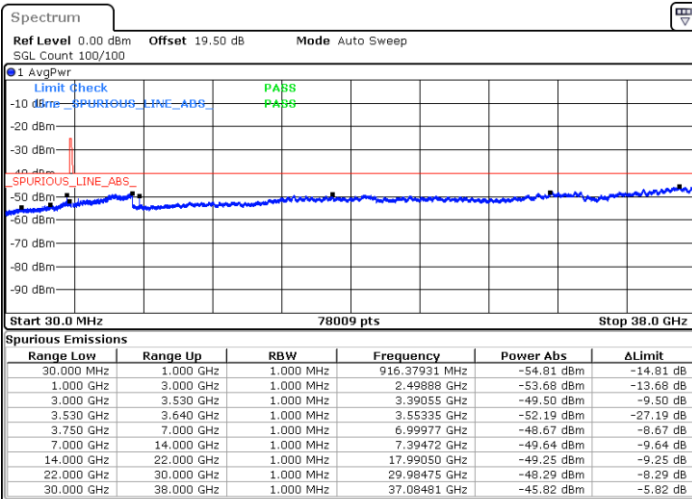

Middle Channel / FullIRB

N/A

Date: 11.DEC.2022 14:00:45

LTE Band 48 / 5MHz

16QAM

Highest Channel / 1RB0

Highest Channel / 1RBmax

Date: 11.DEC.2022 13:52:55

Date: 11.DEC.2022 14:16:24

Highest Channel / FullIRB

N/A

Date: 11.DEC.2022 14:04:39

LTE Band 48 / 10MHz

16QAM

Lowest Channel / 1RB0

Lowest Channel / 1RBmax