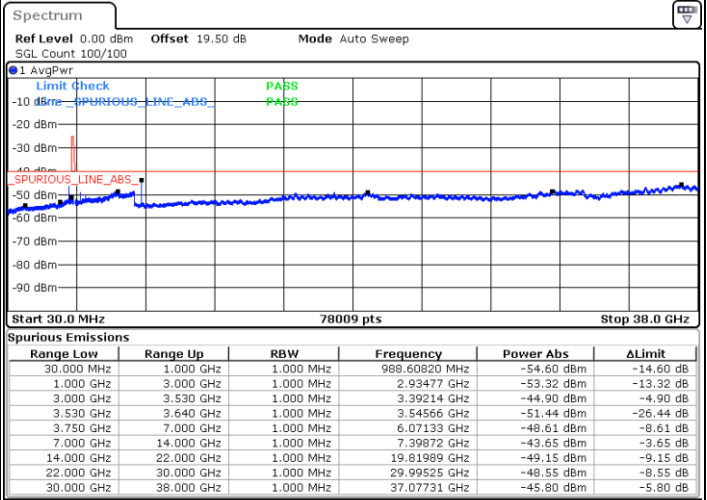

LTE Band 48 / 15MHz

16QAM

Middle Channel / 1RB0

Middle Channel / 1RBmax

Date: 11.DEC.2022 14:59:33

Date: 11.DEC.2022 15:23:05

Middle Channel / FullIRB

N/A

Date: 11.DEC.2022 15:11:18

LTE Band 48 / 15MHz

16QAM

Highest Channel / 1RB0

Highest Channel / 1RBmax

Date: 11.DEC.2022 15:03:28

Date: 11.DEC.2022 15:27:00

Highest Channel / FullIRB

N/A

Date: 11.DEC.2022 15:15:14

LTE Band 48 / 20MHz

16QAM

Lowest Channel / 1RB0

Lowest Channel / 1RBmax

Date: 11.DEC.2022 15:42:40

Date: 11.DEC.2022 15:54:25

Lowest Channel / FullIRB

N/A

Date: 11.DEC.2022 15:30:56

LTE Band 48 / 20MHz

16QAM

Middle Channel / 1RB0

Middle Channel / 1RBmax

Date: 11.DEC.2022 16:07:56