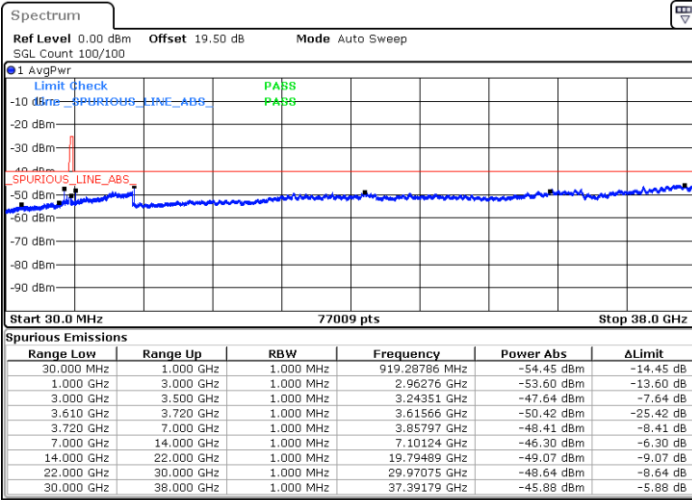

Lowest Channel / 1RBmax

Date: 11.DEC.2022 13:46:24

Date: 11.DEC.2022 14:09:54

Lowest Channel / FullIRB

N/A

Date: 11.DEC.2022 13:58:08

LTE Band 48 / 5MHz

64QAM

Middle Channel / 1RB0

Middle Channel / 1RBmax

Date: 11.DEC.2022 13:47:42

Date: 11.DEC.2022 14:11:12

Middle Channel / FullIRB

N/A

Date: 11.DEC.2022 13:59:27

LTE Band 48 / 5MHz

64QAM

Highest Channel / 1RB0

Highest Channel / 1RBmax

Date: 11.DEC.2022 13:54:13

Date: 11.DEC.2022 14:17:42

Highest Channel / FullIRB

N/A

Date: 11.DEC.2022 14:05:58

LTE Band 48 / 10MHz

64QAM

Lowest Channel / 1RB0

Lowest Channel / 1RBmax

Date: 11.DEC.2022 14:19:02

Date: 11.DEC.2022 14:42:33

Lowest Channel / FullIRB

N/A