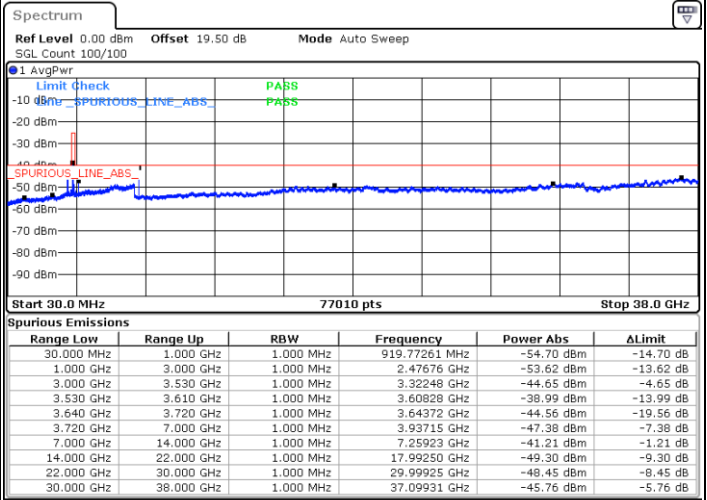

Date: 11.DEC.2022 14:16:24

Highest Channel / FullIRB

N/A

Date: 11.DEC.2022 14:04:39

LTE Band 48 / 10MHz

16QAM

Lowest Channel / 1RB0

Lowest Channel / 1RBmax

Date: 11.DEC.2022 14:20:20

Date: 11.DEC.2022 14:43:51

Lowest Channel / FullIRB

N/A

Date: 11.DEC.2022 14:32:06

LTE Band 48 / 10MHz

16QAM

MiddleChannel / 1RB0

Middle Channel / 1RBmax

Date: 11.DEC.2022 14:24:15

Date: 11.DEC.2022 14:47:46

Middle Channel / FullIRB

N/A

Date: 11.DEC.2022 14:36:00

LTE Band 48 / 10MHz

16QAM

Highest Channel / 1RB0

Highest Channel / 1RBmax

Date: 11.DEC.2022 14:28:10

Date: 11.DEC.2022 14:51:41

Highest Channel / FullIRB

N/A

Date: 11.DEC.2022 14:39:55

LTE Band 48 / 15MHz