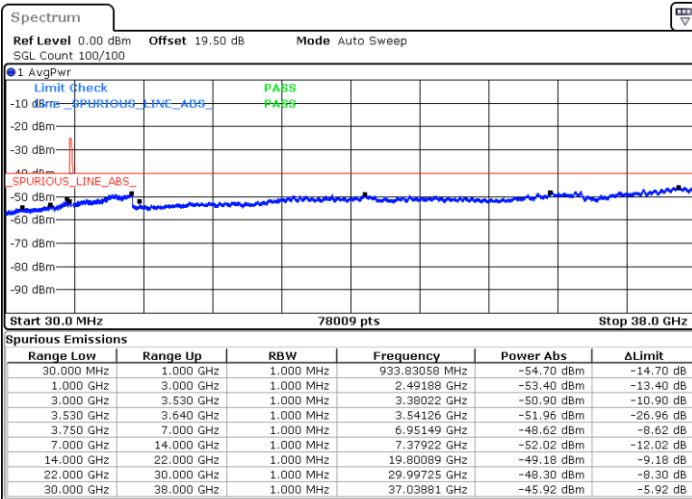

Lowest Channel / 1RB0

Lowest Channel / 1RBmax

Date: 11.DEC.2022 15:43:58

Date: 11.DEC.2022 15:55:44

Lowest Channel / FullIRB

N/A

Date: 11.DEC.2022 15:32:14

LTE Band 48 / 20MHz

LTE Band 48 / 20MHz

QPSK

Highest Channel / 1RB0

Highest Channel / 1RBmax

Date: 11.DEC.2022 15:51:48

Date: 11.DEC.2022 16:03:34

Highest Channel / FullIRB

N/A

Date: 11.DEC.2022 15:40:03

LTE Band 48 / 5MHz

16QAM

Lowest Channel / 1RB0

Lowest Channel / 1RBmax

Date: 11.DEC.2022 13:45:06

Date: 11.DEC.2022 14:08:35

Lowest Channel / FullIRB