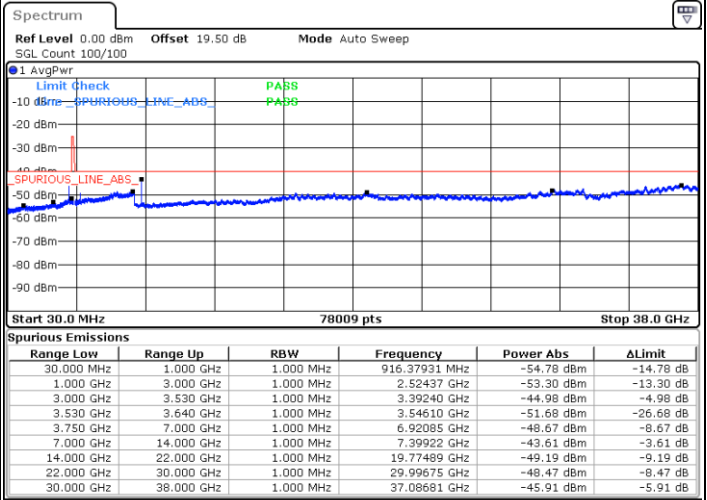

Lowest Channel / 1RBmax

Date: 11.DEC.2022 13:46:24

Date: 11.DEC.2022 14:09:54

Lowest Channel / FullIRB

N/A

Date: 11.DEC.2022 13:58:08

LTE Band 48 / 5MHz

64QAM

Middle Channel / 1RB0

Middle Channel / 1RBmax

Date: 11.DEC.2022 13:47:42

Date: 11.DEC.2022 14:11:12

Middle Channel / FullIRB

N/A

Date: 11.DEC.2022 13:59:27

LTE Band 48 / 5MHz

64QAM

Highest Channel / 1RB0

Highest Channel / 1RBmax

Date: 11.DEC.2022 13:54:13

Date: 11.DEC.2022 14:17:42

Highest Channel / FullIRB

N/A

Date: 11.DEC.2022 14:05:58

LTE Band 48 / 10MHz

64QAM

Lowest Channel / 1RB0

Lowest Channel / 1RBmax

Date: 11.DEC.2022 14:19:02

Date: 11.DEC.2022 14:42:33

Lowest Channel / FullIRB

N/A