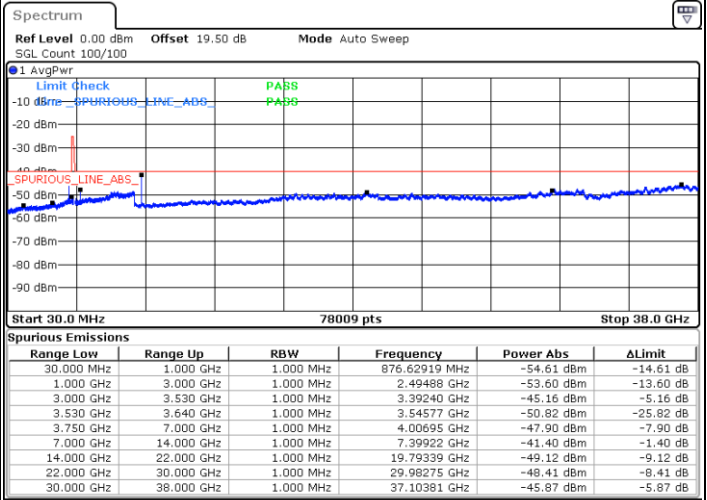

Date: 11.DEC.2022 14:33:24

LTE Band 48 / 10MHz

QPSK

MiddleChannel / 1RB0

Middle Channel / 1RBmax

Date: 11.DEC.2022 16:20:34

Date: 11.DEC.2022 14:46:28

Middle Channel / FullIRB

N/A

Date: 11.DEC.2022 14:34:43

LTE Band 48 / 10MHz

QPSK

Highest Channel / 1RB0

Highest Channel / 1RBmax

Date: 11.DEC.2022 14:29:28

Date: 11.DEC.2022 14:53:00

Highest Channel / FullIRB

N/A

Date: 11.DEC.2022 14:41:14

LTE Band 48 / 15MHz

QPSK

Lowest Channel / 1RB0

Lowest Channel / 1RBmax

Date: 11.DEC.2022 14:54:19

Date: 11.DEC.2022 15:17:51

Lowest Channel / FullIRB

N/A

Date: 11.DEC.2022 15:06:05

LTE Band 48 / 15MHz

QPSK

Middle Channel / 1RB0

Middle Channel / 1RBmax