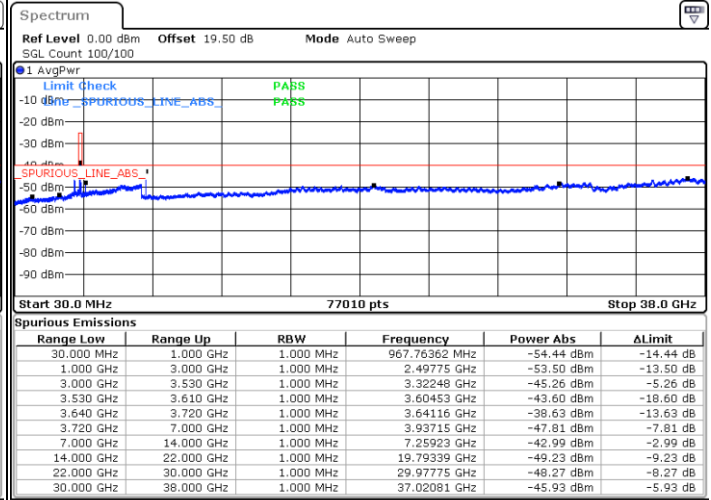

LTE Band 48 / 10MHz

64QAM

Lowest Channel / 1RB0

Lowest Channel / 1RBmax

Date: 11.DEC.2022 14:19:02

Date: 11.DEC.2022 14:42:33

Lowest Channel / FullIRB

N/A

Date: 11.DEC.2022 14:30:47

LTE Band 48 / 10MHz

64QAM

MiddleChannel / 1RB0

Middle Channel / 1RBmax

Date: 11.DEC.2022 16:18:43

Date: 11.DEC.2022 14:49:04

Middle Channel / FullIRB