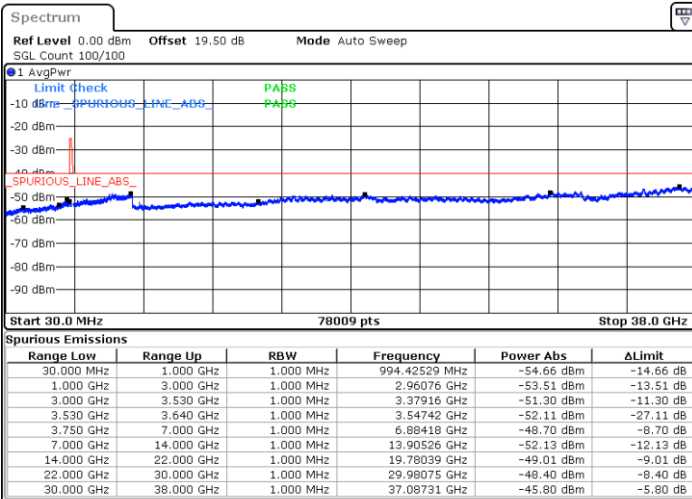

Lowest Channel / FullIRB

N/A

Date: 11.DEC.2022 15:30:56

LTE Band 48 / 20MHz

16QAM

Middle Channel / 1RB0

Middle Channel / 1RBmax

Date: 11.DEC.2022 16:07:56

Date: 11.DEC.2022 15:58:21

Middle Channel / FullIRB

N/A

Date: 11.DEC.2022 15:34:50

LTE Band 48 / 20MHz

16QAM

Highest Channel / 1RB0

Highest Channel / 1RBmax

Date: 11.DEC.2022 15:50:30

Date: 11.DEC.2022 16:02:15

Highest Channel / FullIRB

N/A

Date: 11.DEC.2022 15:38:45

LTE Band 48 / 5MHz

64QAM

Lowest Channel / 1RB0

Lowest Channel / 1RBmax

Date: 11.DEC.2022 13:46:24

Date: 11.DEC.2022 14:09:54

Lowest Channel / FullIRB

N/A

Date: 11.DEC.2022 13:58:08

LTE Band 48 / 5MHz

64QAM