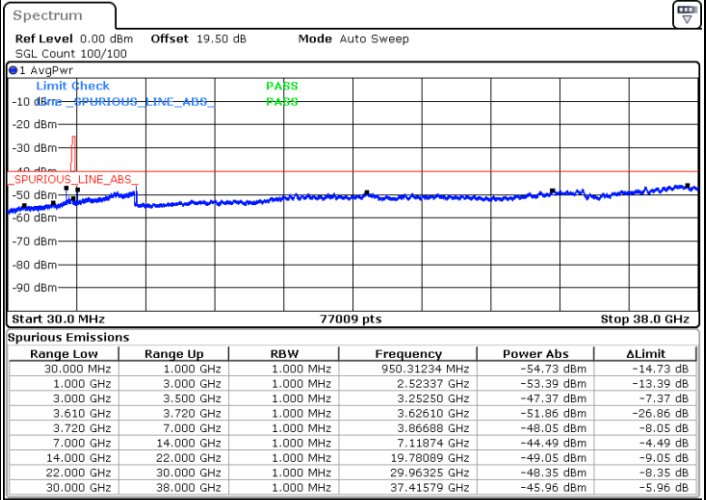

LTE Band 48 / 10MHz

QPSK

Lowest Channel / 1RB0

Lowest Channel / 1RBmax

Date: 11.DEC.2022 14:21:39

Date: 11.DEC.2022 14:45:10

Lowest Channel / FullIRB

N/A

Date: 11.DEC.2022 14:33:24

LTE Band 48 / 10MHz

QPSK

MiddleChannel / 1RB0

Middle Channel / 1RBmax

Date: 11.DEC.2022 16:20:34

Date: 11.DEC.2022 14:46:28

Middle Channel / FullIRB

N/A

Date: 11.DEC.2022 14:34:43

LTE Band 48 / 10MHz

QPSK

Highest Channel / 1RB0

Highest Channel / 1RBmax

Date: 11.DEC.2022 14:29:28

Date: 11.DEC.2022 14:53:00