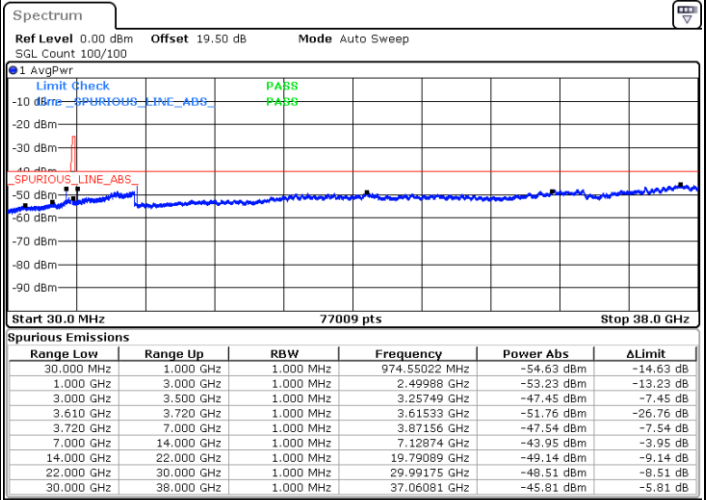

N/A

Date: 11.DEC.2022 14:34:43

LTE Band 48 / 10MHz

QPSK

Highest Channel / 1RB0

Highest Channel / 1RBmax

Date: 11.DEC.2022 14:29:28

Date: 11.DEC.2022 14:53:00

Highest Channel / FullIRB

N/A

Date: 11.DEC.2022 14:41:14

LTE Band 48 / 15MHz

QPSK

Lowest Channel / 1RB0

Lowest Channel / 1RBmax

Date: 11.DEC.2022 14:54:19

Date: 11.DEC.2022 15:17:51

Lowest Channel / FullIRB

N/A

Date: 11.DEC.2022 15:06:05

LTE Band 48 / 15MHz

QPSK

Middle Channel / 1RB0

Middle Channel / 1RBmax

Date: 11.DEC.2022 15:00:51

Date: 11.DEC.2022 16:12:47

Middle Channel / FullIRB

N/A

Date: 11.DEC.2022 15:12:37

LTE Band 48 / 15MHz

QPSK

Highest Channel / 1RB0