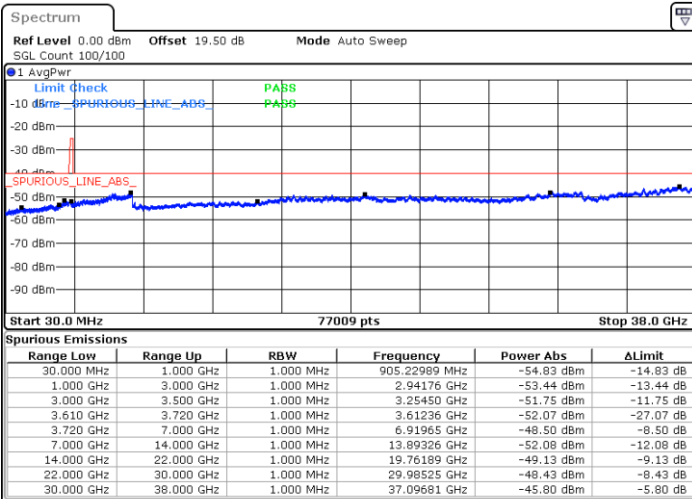

Highest Channel / 1RBmax

Date: 11.DEC.2022 16:16:46

Date: 11.DEC.2022 16:14:37

Highest Channel / FullIRB

N/A

Date: 11.DEC.2022 15:13:55

LTE Band 48 / 20MHz

QPSK

Lowest Channel / 1RB0

Lowest Channel / 1RBmax

Date: 11.DEC.2022 15:43:58

Date: 11.DEC.2022 15:55:44

Lowest Channel / FullIRB

N/A

Date: 11.DEC.2022 15:32:14

LTE Band 48 / 20MHz

LTE Band 48 / 20MHz

QPSK

Highest Channel / 1RB0

Highest Channel / 1RBmax

Date: 11.DEC.2022 15:51:48

Date: 11.DEC.2022 16:03:34

Highest Channel / FullIRB

N/A