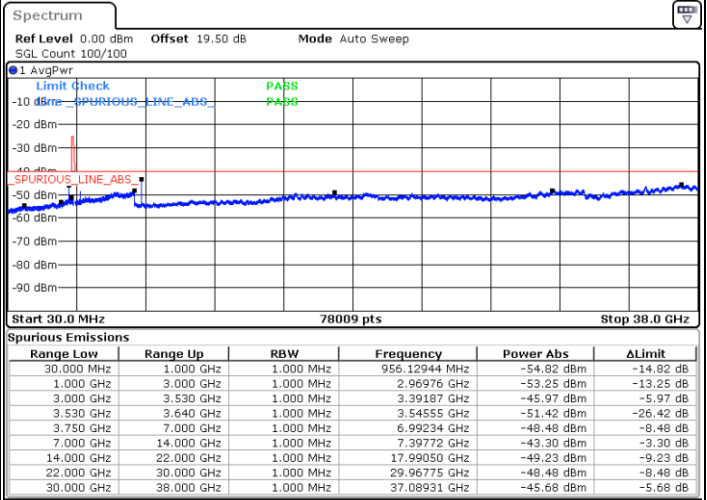

Lowest Channel / FullIRB

N/A

Date: 11.DEC.2022 15:30:56

LTE Band 48 / 20MHz

16QAM

Middle Channel / 1RB0

Middle Channel / 1RBmax

Date: 11.DEC.2022 16:07:56

Date: 11.DEC.2022 15:58:21

Middle Channel / FullIRB

N/A

Date: 11.DEC.2022 15:34:50

LTE Band 48 / 20MHz

16QAM

Highest Channel / 1RB0

Highest Channel / 1RBmax

Date: 11.DEC.2022 15:50:30

Date: 11.DEC.2022 16:02:15

Highest Channel / FullIRB

N/A

Date: 11.DEC.2022 15:38:45

LTE Band 48 / 5MHz

64QAM

Lowest Channel / 1RB0

Lowest Channel / 1RBmax

Date: 11.DEC.2022 13:46:24

Date: 11.DEC.2022 14:09:54

Lowest Channel / FullIRB

N/A

Date: 11.DEC.2022 13:58:08

LTE Band 48 / 5MHz

64QAM