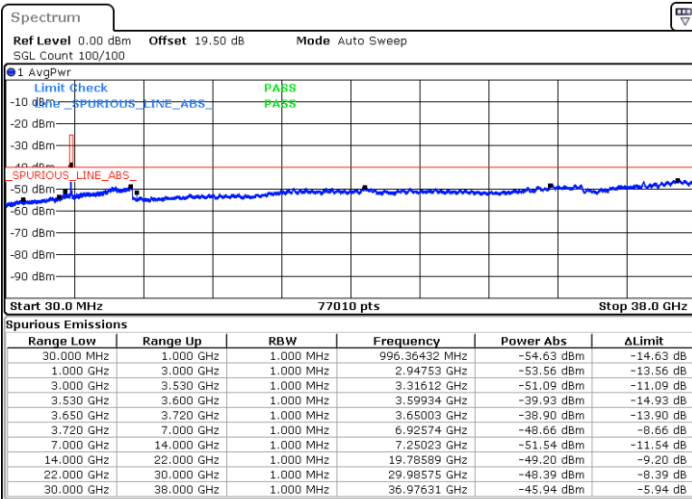

Highest Channel / FullIRB

N/A

Date: 11.DEC.2022 14:41:14

LTE Band 48 / 15MHz

QPSK

Lowest Channel / 1RB0

Lowest Channel / 1RBmax

Date: 11.DEC.2022 14:54:19

Date: 11.DEC.2022 15:17:51

Lowest Channel / FullIRB

N/A

Date: 11.DEC.2022 15:06:05

LTE Band 48 / 15MHz

QPSK

Middle Channel / 1RB0

Middle Channel / 1RBmax

Date: 11.DEC.2022 15:00:51

Date: 11.DEC.2022 16:12:47

Middle Channel / FullIRB

N/A

Date: 11.DEC.2022 15:12:37

LTE Band 48 / 15MHz

QPSK

Highest Channel / 1RB0

Highest Channel / 1RBmax

Date: 11.DEC.2022 16:16:46

Date: 11.DEC.2022 16:14:37

Highest Channel / FullIRB

N/A

Date: 11.DEC.2022 15:13:55

LTE Band 48 / 20MHz

QPSK