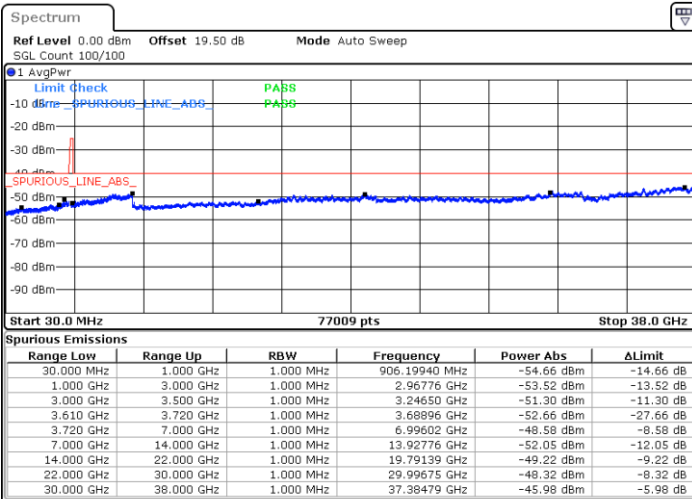

64QAM

Highest Channel / 1RB0

Highest Channel / 1RBmax

Date: 11.DEC.2022 13:54:13

Date: 11.DEC.2022 14:17:42

Highest Channel / FullIRB

N/A

Date: 11.DEC.2022 14:05:58

LTE Band 48 / 10MHz

64QAM

Lowest Channel / 1RB0

Lowest Channel / 1RBmax

Date: 11.DEC.2022 14:19:02

Date: 11.DEC.2022 14:42:33

Lowest Channel / FullIRB

N/A

Date: 11.DEC.2022 14:30:47

LTE Band 48 / 10MHz

64QAM

MiddleChannel / 1RB0

Middle Channel / 1RBmax

Date: 11.DEC.2022 16:18:43

Date: 11.DEC.2022 14:49:04

Middle Channel / FullIRB