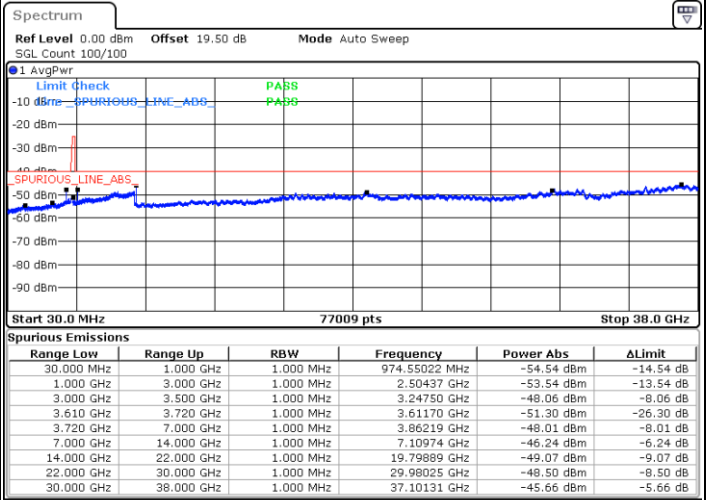

Date: 11.DEC.2022 15:58:21

Middle Channel / FullIRB

N/A

Date: 11.DEC.2022 15:34:50

LTE Band 48 / 20MHz

16QAM

Highest Channel / 1RB0

Highest Channel / 1RBmax

Date: 11.DEC.2022 15:50:30

Date: 11.DEC.2022 16:02:15

Highest Channel / FullIRB

N/A

Date: 11.DEC.2022 15:38:45

LTE Band 48 / 5MHz

64QAM

Lowest Channel / 1RB0

Lowest Channel / 1RBmax

Date: 11.DEC.2022 13:46:24

Date: 11.DEC.2022 14:09:54

Lowest Channel / FullIRB

N/A

Date: 11.DEC.2022 13:58:08

LTE Band 48 / 5MHz

64QAM

Middle Channel / 1RB0

Middle Channel / 1RBmax

Date: 11.DEC.2022 13:47:42

Date: 11.DEC.2022 14:11:12

Middle Channel / FullIRB

N/A

Date: 11.DEC.2022 13:59:27

LTE Band 48 / 5MHz