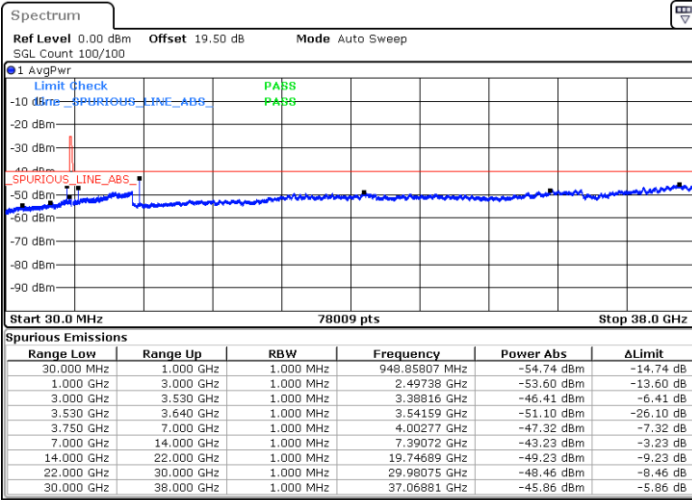

Lowest Channel / 1RBmax

Date: 11.DEC.2022 13:46:24

Date: 11.DEC.2022 14:09:54

Lowest Channel / FullIRB

N/A

Date: 11.DEC.2022 13:58:08

LTE Band 48 / 5MHz

64QAM

Middle Channel / 1RB0

Middle Channel / 1RBmax

Date: 11.DEC.2022 13:47:42

Date: 11.DEC.2022 14:11:12

Middle Channel / FullIRB

N/A

Date: 11.DEC.2022 13:59:27

LTE Band 48 / 5MHz

64QAM

Highest Channel / 1RB0

Highest Channel / 1RBmax

Date: 11.DEC.2022 13:54:13

Date: 11.DEC.2022 14:17:42

Highest Channel / FullIRB

N/A

Date: 11.DEC.2022 14:05:58

LTE Band 48 / 10MHz

64QAM

Lowest Channel / 1RB0

Lowest Channel / 1RBmax

Date: 11.DEC.2022 14:19:02

Date: 11.DEC.2022 14:42:33

Lowest Channel / FullIRB

N/A