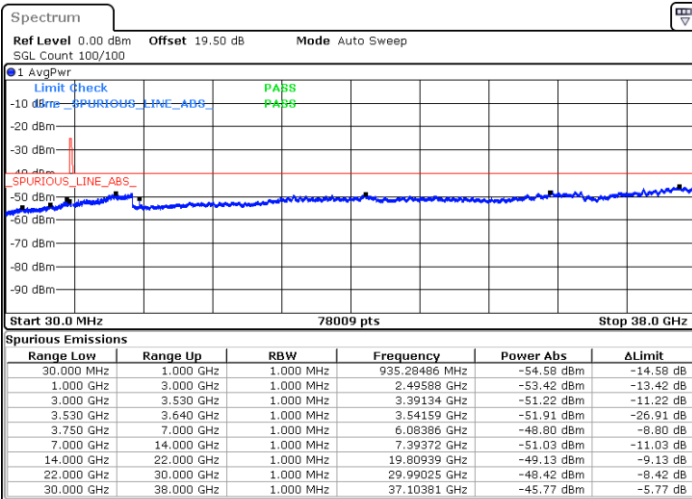

Middle Channel / 1RBmax

Date: 11.DEC.2022 14:24:15

Date: 11.DEC.2022 14:47:46

Middle Channel / FullIRB

N/A

Date: 11.DEC.2022 14:36:00

LTE Band 48 / 10MHz

16QAM

Highest Channel / 1RB0

Highest Channel / 1RBmax

Date: 11.DEC.2022 14:28:10

Date: 11.DEC.2022 14:51:41

Highest Channel / FullIRB

N/A

Date: 11.DEC.2022 14:39:55

LTE Band 48 / 15MHz

16QAM

Lowest Channel / 1RB0

Lowest Channel / 1RBmax

Date: 11.DEC.2022 14:55:37

Date: 11.DEC.2022 15:19:10

Lowest Channel / FullIRB

N/A

Date: 11.DEC.2022 15:07:23