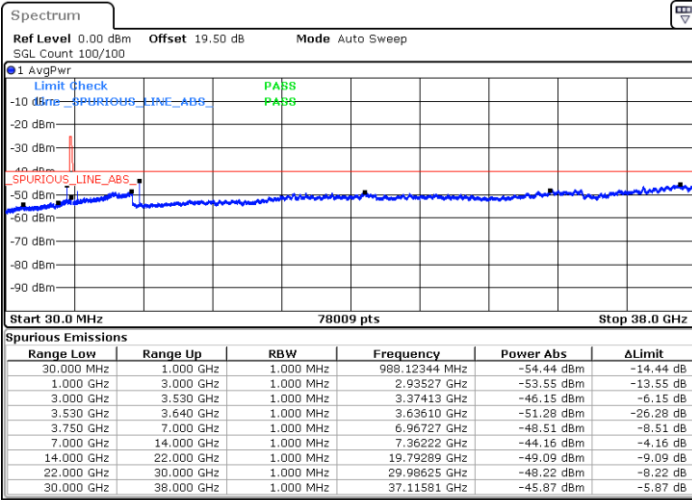

Lowest Channel / FullIRB

N/A

Date: 11.DEC.2022 15:30:56

LTE Band 48 / 20MHz

16QAM

Middle Channel / 1RB0

Middle Channel / 1RBmax

Date: 11.DEC.2022 16:07:56

Date: 11.DEC.2022 15:58:21

Middle Channel / FullIRB

N/A

Date: 11.DEC.2022 15:34:50

LTE Band 48 / 20MHz

16QAM

Highest Channel / 1RB0

Highest Channel / 1RBmax

Date: 11.DEC.2022 15:50:30

Date: 11.DEC.2022 16:02:15

Highest Channel / FullIRB

N/A

Date: 11.DEC.2022 15:38:45

LTE Band 48 / 5MHz

64QAM

Lowest Channel / 1RB0

Lowest Channel / 1RBmax

Date: 11.DEC.2022 13:46:24

Date: 11.DEC.2022 14:09:54

Lowest Channel / FullIRB

N/A

Date: 11.DEC.2022 13:58:08

LTE Band 48 / 5MHz

64QAM