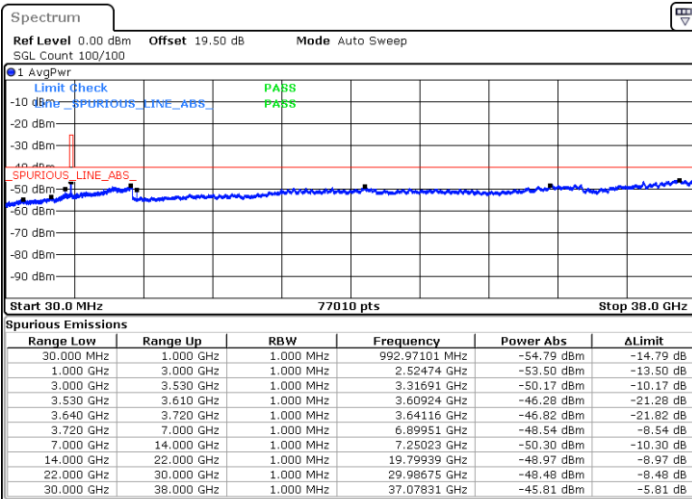

Lowest Channel / 1RBmax

Date: 11.DEC.2022 13:46:24

Date: 11.DEC.2022 14:09:54

Lowest Channel / FullIRB

N/A

Date: 11.DEC.2022 13:58:08

LTE Band 48 / 5MHz

64QAM

Middle Channel / 1RB0

Middle Channel / 1RBmax

Date: 11.DEC.2022 13:47:42

Date: 11.DEC.2022 14:11:12

Middle Channel / FullIRB

N/A

Date: 11.DEC.2022 13:59:27

LTE Band 48 / 5MHz

64QAM

Highest Channel / 1RB0

Highest Channel / 1RBmax

Date: 11.DEC.2022 13:54:13

Date: 11.DEC.2022 14:17:42

Highest Channel / FullIRB

N/A

Date: 11.DEC.2022 14:05:58

LTE Band 48 / 10MHz

64QAM

Lowest Channel / 1RB0

Lowest Channel / 1RBmax

Date: 11.DEC.2022 14:19:02

Date: 11.DEC.2022 14:42:33

Lowest Channel / FullIRB

N/A