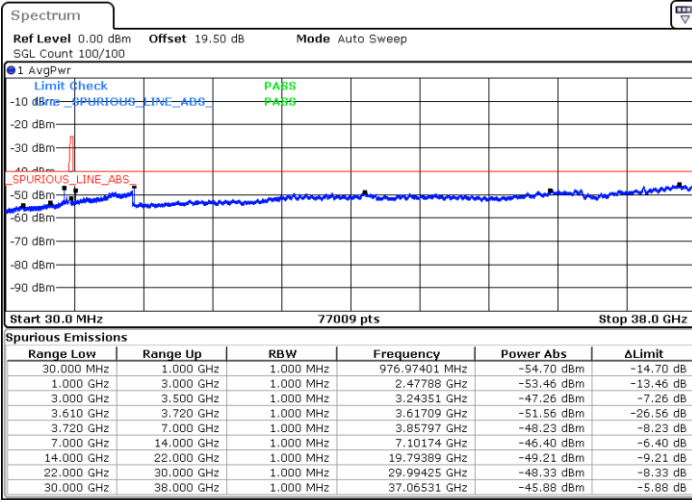

Middle Channel / FullIRB

N/A

Date: 11.DEC.2022 14:00:45

LTE Band 48 / 5MHz

16QAM

Highest Channel / 1RB0

Highest Channel / 1RBmax

Date: 11.DEC.2022 13:52:55

Date: 11.DEC.2022 14:16:24

Highest Channel / FullIRB

N/A

Date: 11.DEC.2022 14:04:39

LTE Band 48 / 10MHz

16QAM

Lowest Channel / 1RB0

Lowest Channel / 1RBmax

Date: 11.DEC.2022 14:20:20

Date: 11.DEC.2022 14:43:51

Lowest Channel / FullIRB

N/A

Date: 11.DEC.2022 14:32:06

LTE Band 48 / 10MHz

16QAM

MiddleChannel / 1RB0