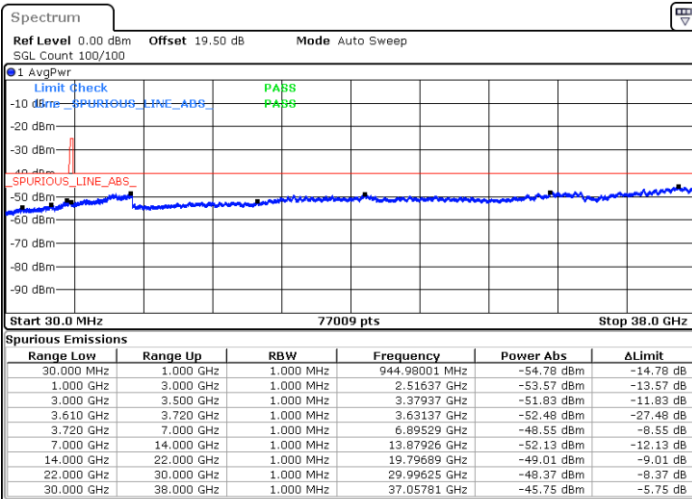

Date: 11.DEC.2022 15:11:18

LTE Band 48 / 15MHz

16QAM

Highest Channel / 1RB0

Highest Channel / 1RBmax

Date: 11.DEC.2022 15:03:28

Date: 11.DEC.2022 15:27:00

Highest Channel / FullIRB

N/A

Date: 11.DEC.2022 15:15:14

LTE Band 48 / 20MHz

16QAM

Lowest Channel / 1RB0

Lowest Channel / 1RBmax

Date: 11.DEC.2022 15:42:40

Date: 11.DEC.2022 15:54:25

Lowest Channel / FullIRB

N/A

Date: 11.DEC.2022 15:30:56

LTE Band 48 / 20MHz

16QAM

Middle Channel / 1RB0

Middle Channel / 1RBmax

Date: 11.DEC.2022 16:07:56

Date: 11.DEC.2022 15:58:21

Middle Channel / FullIRB

N/A

Date: 11.DEC.2022 15:34:50

LTE Band 48 / 20MHz

16QAM

Highest Channel / 1RB0

Highest Channel / 1RBmax