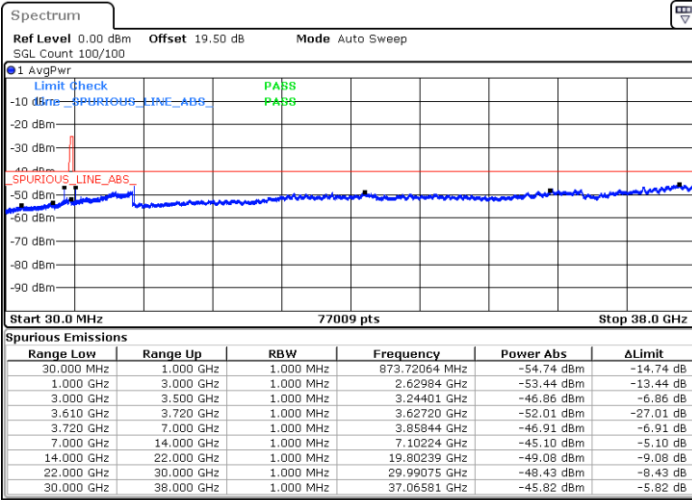

Date: 11.DEC.2022 15:00:51

Date: 11.DEC.2022 16:12:47

Middle Channel / FullIRB

N/A

Date: 11.DEC.2022 15:12:37

LTE Band 48 / 15MHz

QPSK

Highest Channel / 1RB0

Highest Channel / 1RBmax

Date: 11.DEC.2022 16:16:46

Date: 11.DEC.2022 16:14:37

Highest Channel / FullIRB

N/A

Date: 11.DEC.2022 15:13:55

LTE Band 48 / 20MHz

QPSK

Lowest Channel / 1RB0

Lowest Channel / 1RBmax

Date: 11.DEC.2022 15:43:58

Date: 11.DEC.2022 15:55:44

Lowest Channel / FullIRB

N/A

Date: 11.DEC.2022 15:32:14

LTE Band 48 / 20MHz