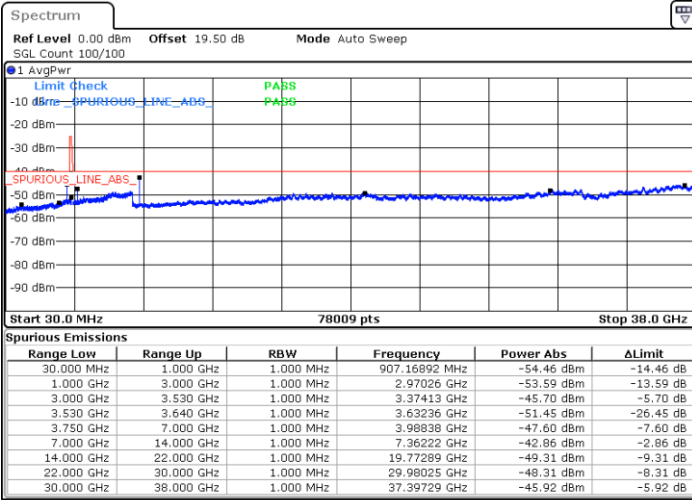

Lowest Channel / 1RB0

Lowest Channel / 1RBmax

Date: 11.DEC.2022 15:43:58

Date: 11.DEC.2022 15:55:44

Lowest Channel / FullIRB

N/A

Date: 11.DEC.2022 15:32:14

LTE Band 48 / 20MHz

QPSK

Middle Channel / 1RB0

Middle Channel / 1RBmax

Date: 11.DEC.2022 16:09:28

Date: 11.DEC.2022 15:57:02

Middle Channel / FullIRB

N/A

Date: 11.DEC.2022 15:33:33

LTE Band 48 / 20MHz

QPSK

Highest Channel / 1RB0

Highest Channel / 1RBmax

Date: 11.DEC.2022 15:51:48

Date: 11.DEC.2022 16:03:34

Highest Channel / FullIRB

N/A

Date: 11.DEC.2022 15:40:03

LTE Band 48 / 5MHz

16QAM

Lowest Channel / 1RB0

Lowest Channel / 1RBmax

Date: 11.DEC.2022 13:45:06

Date: 11.DEC.2022 14:08:35

Lowest Channel / FullIRB