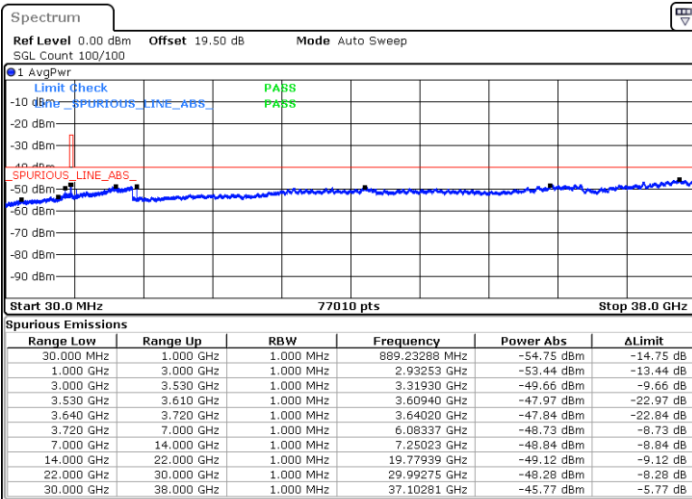

Date: 11.DEC.2022 15:40:03

LTE Band 48 / 5MHz

16QAM

Lowest Channel / 1RB0

Lowest Channel / 1RBmax

Date: 11.DEC.2022 13:45:06

Date: 11.DEC.2022 14:08:35

Lowest Channel / FullIRB

N/A

Date: 11.DEC.2022 13:56:50

LTE Band 48 / 5MHz

16QAM

Middle Channel / 1RB0

Middle Channel / 1RBmax

Date: 11.DEC.2022 13:49:01

Date: 11.DEC.2022 14:12:30

Middle Channel / FullIRB

N/A

Date: 11.DEC.2022 14:00:45

LTE Band 48 / 5MHz

16QAM

Highest Channel / 1RB0

Highest Channel / 1RBmax

Date: 11.DEC.2022 13:52:55

Date: 11.DEC.2022 14:16:24

Highest Channel / FullIRB

N/A

Date: 11.DEC.2022 14:04:39

LTE Band 48 / 10MHz

16QAM

Lowest Channel / 1RB0

Lowest Channel / 1RBmax