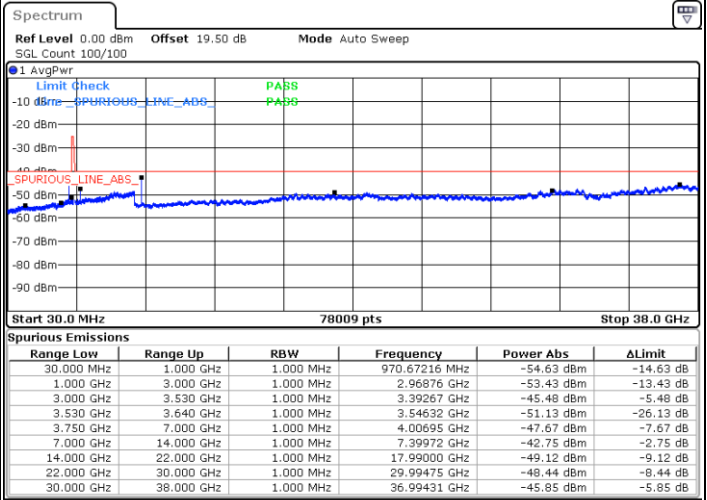

N/A

Date: 11.DEC.2022 13:56:50

LTE Band 48 / 5MHz

16QAM

Middle Channel / 1RB0

Middle Channel / 1RBmax

Date: 11.DEC.2022 13:49:01

Date: 11.DEC.2022 14:12:30

Middle Channel / FullIRB

N/A

Date: 11.DEC.2022 14:00:45

LTE Band 48 / 5MHz

16QAM

Highest Channel / 1RB0

Highest Channel / 1RBmax

Date: 11.DEC.2022 13:52:55

Date: 11.DEC.2022 14:16:24

Highest Channel / FullIRB

N/A

Date: 11.DEC.2022 14:04:39

LTE Band 48 / 10MHz

16QAM

Lowest Channel / 1RB0

Lowest Channel / 1RBmax