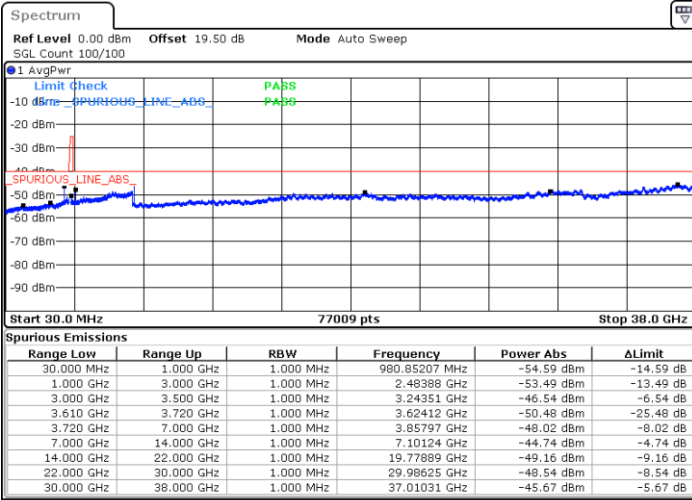

LTE Band 48 / 10MHz

QPSK

Lowest Channel / 1RB0

Lowest Channel / 1RBmax

Date: 11.DEC.2022 14:21:39

Date: 11.DEC.2022 14:45:10

Lowest Channel / FullIRB

N/A

Date: 11.DEC.2022 14:33:24

LTE Band 48 / 10MHz

QPSK

MiddleChannel / 1RB0

Middle Channel / 1RBmax

Date: 11.DEC.2022 16:20:34

Date: 11.DEC.2022 14:46:28

Middle Channel / FullIRB

N/A

Date: 11.DEC.2022 14:34:43

LTE Band 48 / 10MHz

QPSK

Highest Channel / 1RB0

Highest Channel / 1RBmax

Date: 11.DEC.2022 14:29:28

Date: 11.DEC.2022 14:53:00