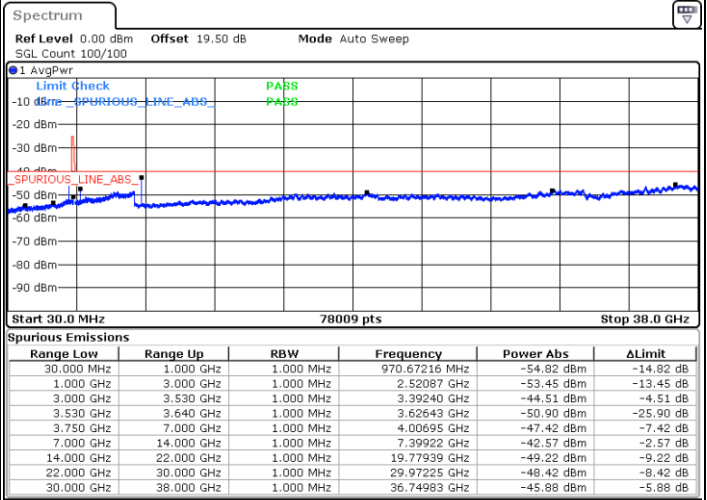

Date: 11.DEC.2022 14:16:24

Highest Channel / FullIRB

N/A

Date: 11.DEC.2022 14:04:39

LTE Band 48 / 10MHz

16QAM

Lowest Channel / 1RB0

Lowest Channel / 1RBmax

Date: 11.DEC.2022 14:20:20

Date: 11.DEC.2022 14:43:51

Lowest Channel / FullIRB

N/A

Date: 11.DEC.2022 14:32:06

LTE Band 48 / 10MHz

16QAM

MiddleChannel / 1RB0

Middle Channel / 1RBmax

Date: 11.DEC.2022 14:24:15

Date: 11.DEC.2022 14:47:46

Middle Channel / FullIRB

N/A

Date: 11.DEC.2022 14:36:00

LTE Band 48 / 10MHz

16QAM

Highest Channel / 1RB0

Highest Channel / 1RBmax

Date: 11.DEC.2022 14:28:10

Date: 11.DEC.2022 14:51:41

Highest Channel / FullIRB

N/A

Date: 11.DEC.2022 14:39:55

LTE Band 48 / 15MHz