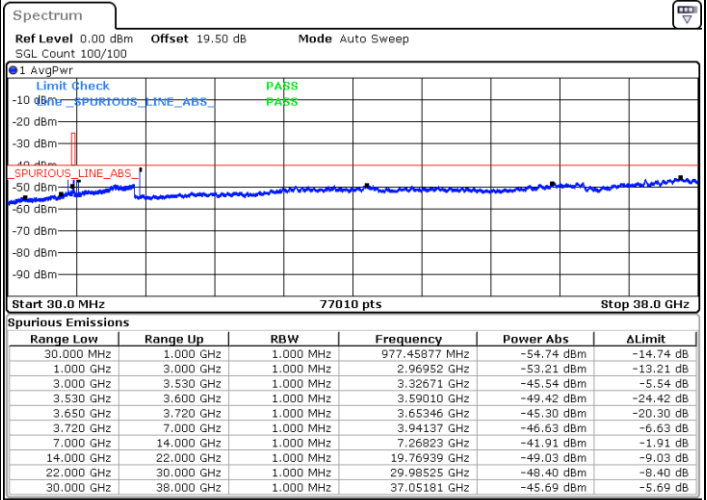

N/A

Date: 11.DEC.2022 15:15:14

LTE Band 48 / 20MHz

16QAM

Lowest Channel / 1RB0

Lowest Channel / 1RBmax

Date: 11.DEC.2022 15:42:40

Date: 11.DEC.2022 15:54:25

Lowest Channel / FullIRB

N/A

Date: 11.DEC.2022 15:30:56

LTE Band 48 / 20MHz

16QAM

Middle Channel / 1RB0

Middle Channel / 1RBmax

Date: 11.DEC.2022 16:07:56

Date: 11.DEC.2022 15:58:21

Middle Channel / FullIRB

N/A

Date: 11.DEC.2022 15:34:50

LTE Band 48 / 20MHz

16QAM

Highest Channel / 1RB0

Highest Channel / 1RBmax

Date: 11.DEC.2022 15:50:30

Date: 11.DEC.2022 16:02:15

Highest Channel / FullIRB

N/A

Date: 11.DEC.2022 15:38:45

LTE Band 48 / 5MHz

64QAM

Lowest Channel / 1RB0