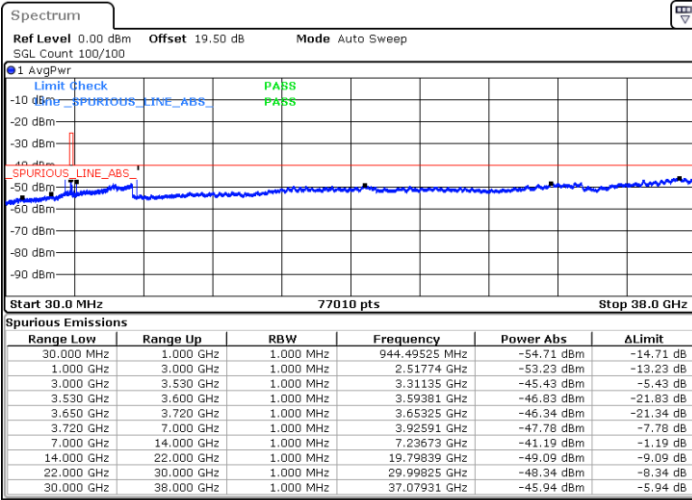

Highest Channel / FullIRB

N/A

Date: 11.DEC.2022 14:41:14

LTE Band 48 / 15MHz

QPSK

Lowest Channel / 1RB0

Lowest Channel / 1RBmax

Date: 11.DEC.2022 14:54:19

Date: 11.DEC.2022 15:17:51

Lowest Channel / FullIRB

N/A

Date: 11.DEC.2022 15:06:05

LTE Band 48 / 15MHz

QPSK

Middle Channel / 1RB0

Middle Channel / 1RBmax

Date: 11.DEC.2022 15:00:51

Date: 11.DEC.2022 16:12:47

Middle Channel / FullIRB

N/A

Date: 11.DEC.2022 15:12:37

LTE Band 48 / 15MHz

QPSK

Highest Channel / 1RB0

Highest Channel / 1RBmax

Date: 11.DEC.2022 16:16:46

Date: 11.DEC.2022 16:14:37

Highest Channel / FullIRB

N/A

Date: 11.DEC.2022 15:13:55

LTE Band 48 / 20MHz

QPSK