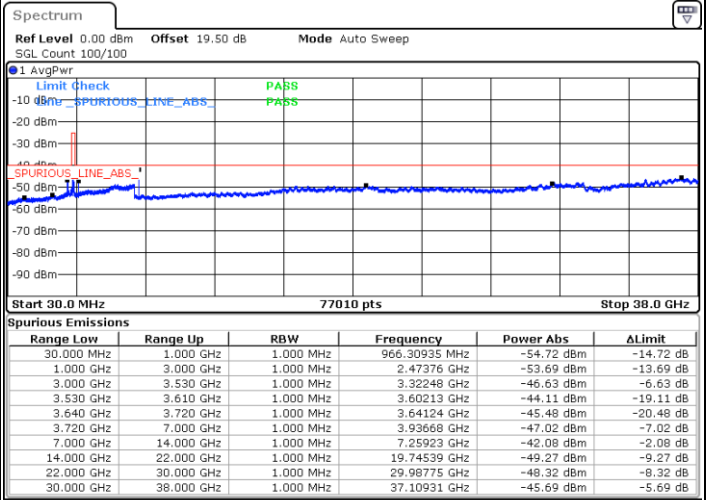

LTE Band 48 / 10MHz

QPSK

Lowest Channel / 1RB0

Lowest Channel / 1RBmax

Date: 11.DEC.2022 14:21:39

Date: 11.DEC.2022 14:45:10

Lowest Channel / FullIRB

N/A

Date: 11.DEC.2022 14:33:24

LTE Band 48 / 10MHz

QPSK

MiddleChannel / 1RB0

Middle Channel / 1RBmax

Date: 11.DEC.2022 16:20:34

Date: 11.DEC.2022 14:46:28

Middle Channel / FullIRB

N/A

Date: 11.DEC.2022 14:34:43

LTE Band 48 / 10MHz

QPSK

Highest Channel / 1RB0

Highest Channel / 1RBmax

Date: 11.DEC.2022 14:29:28

Date: 11.DEC.2022 14:53:00

Highest Channel / FullIRB

N/A

Date: 11.DEC.2022 14:41:14

LTE Band 48 / 15MHz

QPSK

Lowest Channel / 1RB0

Lowest Channel / 1RBmax

Date: 11.DEC.2022 14:54:19