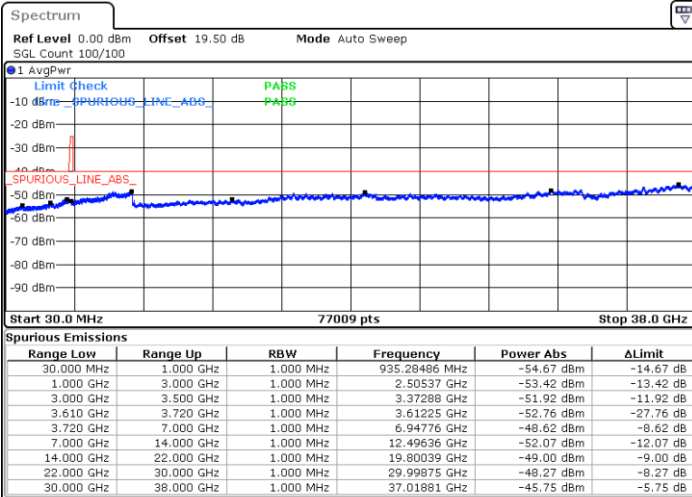

Middle Channel / FullIRB

N/A

Date: 11.DEC.2022 14:00:45

LTE Band 48 / 5MHz

16QAM

Highest Channel / 1RB0

Highest Channel / 1RBmax

Date: 11.DEC.2022 13:52:55

Date: 11.DEC.2022 14:16:24

Highest Channel / FullIRB

N/A

Date: 11.DEC.2022 14:04:39

LTE Band 48 / 10MHz

16QAM

Lowest Channel / 1RB0

Lowest Channel / 1RBmax

Date: 11.DEC.2022 14:20:20

Date: 11.DEC.2022 14:43:51

Lowest Channel / FullIRB

N/A

Date: 11.DEC.2022 14:32:06

LTE Band 48 / 10MHz

16QAM

MiddleChannel / 1RB0