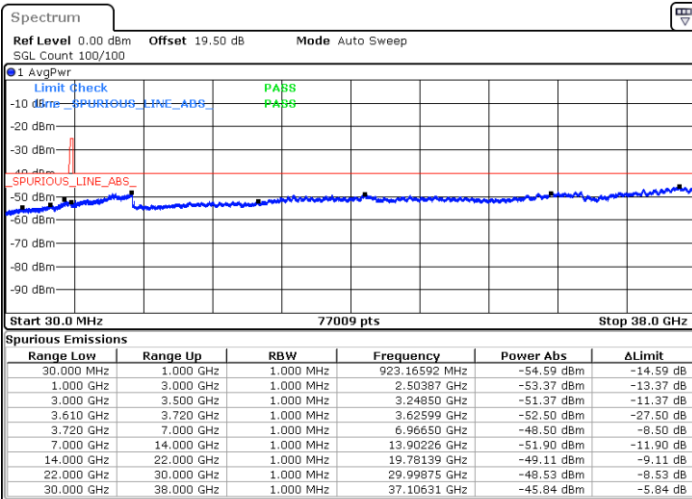

LTE Band 48 / 10MHz

QPSK

Lowest Channel / 1RB0

Lowest Channel / 1RBmax

Date: 11.DEC.2022 14:21:39

Date: 11.DEC.2022 14:45:10

Lowest Channel / FullIRB

N/A

Date: 11.DEC.2022 14:33:24

LTE Band 48 / 10MHz

QPSK

MiddleChannel / 1RB0

Middle Channel / 1RBmax

Date: 11.DEC.2022 16:20:34

Date: 11.DEC.2022 14:46:28

Middle Channel / FullIRB

N/A

Date: 11.DEC.2022 14:34:43

LTE Band 48 / 10MHz

QPSK

Highest Channel / 1RB0

Highest Channel / 1RBmax

Date: 11.DEC.2022 14:29:28

Date: 11.DEC.2022 14:53:00