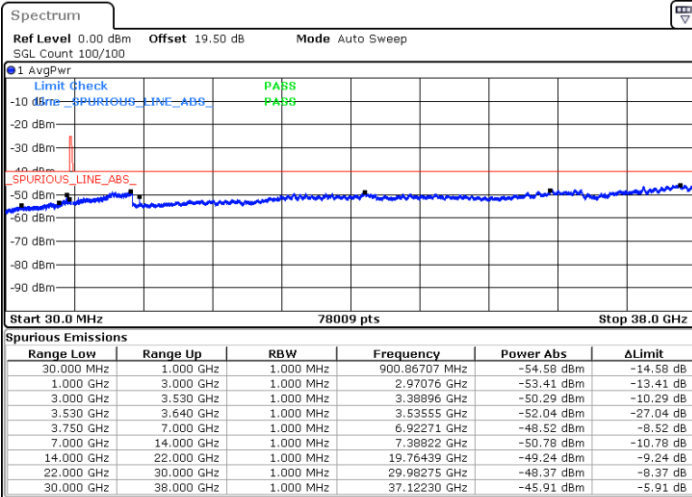

Date: 11.DEC.2022 14:33:24

LTE Band 48 / 10MHz

QPSK

MiddleChannel / 1RB0

Middle Channel / 1RBmax

Date: 11.DEC.2022 16:20:34

Date: 11.DEC.2022 14:46:28

Middle Channel / FullIRB

N/A

Date: 11.DEC.2022 14:34:43

LTE Band 48 / 10MHz

QPSK

Highest Channel / 1RB0

Highest Channel / 1RBmax

Date: 11.DEC.2022 14:29:28

Date: 11.DEC.2022 14:53:00

Highest Channel / FullIRB

N/A

Date: 11.DEC.2022 14:41:14

LTE Band 48 / 15MHz

QPSK

Lowest Channel / 1RB0

Lowest Channel / 1RBmax

Date: 11.DEC.2022 14:54:19

Date: 11.DEC.2022 15:17:51

Lowest Channel / FullIRB

N/A

Date: 11.DEC.2022 15:06:05

LTE Band 48 / 15MHz

QPSK

Middle Channel / 1RB0

Middle Channel / 1RBmax