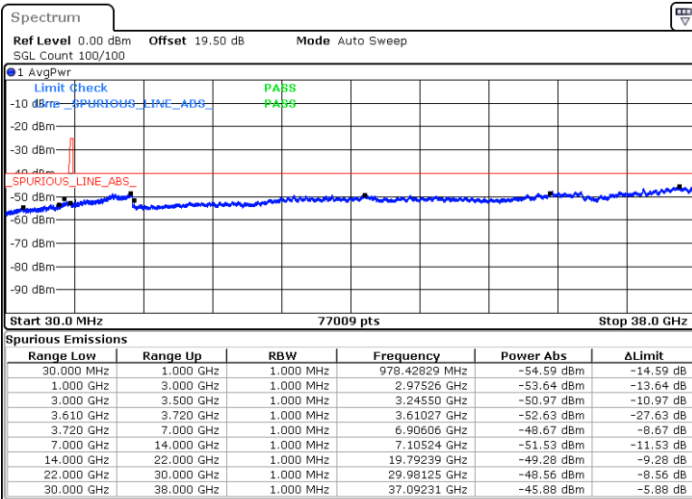

LTE Band 48 / 20MHz

QPSK

Highest Channel / 1RB0

Highest Channel / 1RBmax

Date: 11.DEC.2022 15:51:48

Date: 11.DEC.2022 16:03:34

Highest Channel / FullIRB

N/A

Date: 11.DEC.2022 15:40:03

LTE Band 48 / 5MHz

16QAM

Lowest Channel / 1RB0

Lowest Channel / 1RBmax

Date: 11.DEC.2022 13:45:06

Date: 11.DEC.2022 14:08:35

Lowest Channel / FullIRB

N/A

Date: 11.DEC.2022 13:56:50

LTE Band 48 / 5MHz

16QAM

Middle Channel / 1RB0

Middle Channel / 1RBmax

Date: 11.DEC.2022 13:49:01

Date: 11.DEC.2022 14:12:30

Middle Channel / FullIRB

N/A

Date: 11.DEC.2022 14:00:45

LTE Band 48 / 5MHz

16QAM

Highest Channel / 1RB0

Highest Channel / 1RBmax

Date: 11.DEC.2022 13:52:55