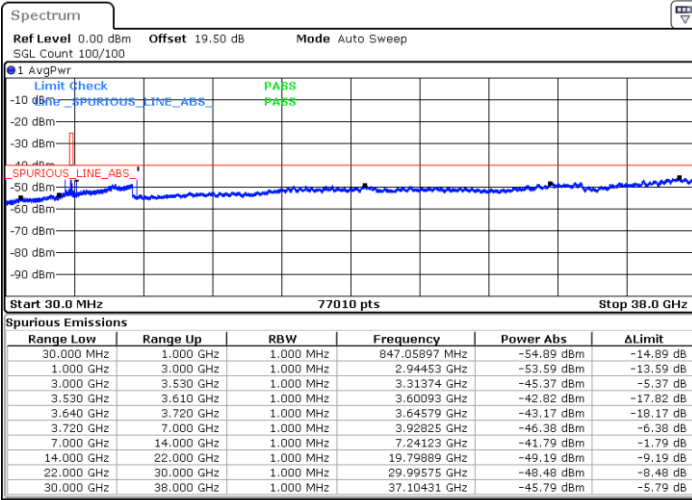

LTE Band 48 / 10MHz

QPSK

Lowest Channel / 1RB0

Lowest Channel / 1RBmax

Date: 11.DEC.2022 14:21:39

Date: 11.DEC.2022 14:45:10

Lowest Channel / FullIRB

N/A

Date: 11.DEC.2022 14:33:24

LTE Band 48 / 10MHz

QPSK

MiddleChannel / 1RB0

Middle Channel / 1RBmax

Date: 11.DEC.2022 16:20:34

Date: 11.DEC.2022 14:46:28

Middle Channel / FullIRB

N/A

Date: 11.DEC.2022 14:34:43

LTE Band 48 / 10MHz

QPSK

Highest Channel / 1RB0

Highest Channel / 1RBmax

Date: 11.DEC.2022 14:29:28

Date: 11.DEC.2022 14:53:00

Highest Channel / FullIRB

N/A

Date: 11.DEC.2022 14:41:14

LTE Band 48 / 15MHz

QPSK

Lowest Channel / 1RB0

Lowest Channel / 1RBmax

Date: 11.DEC.2022 14:54:19