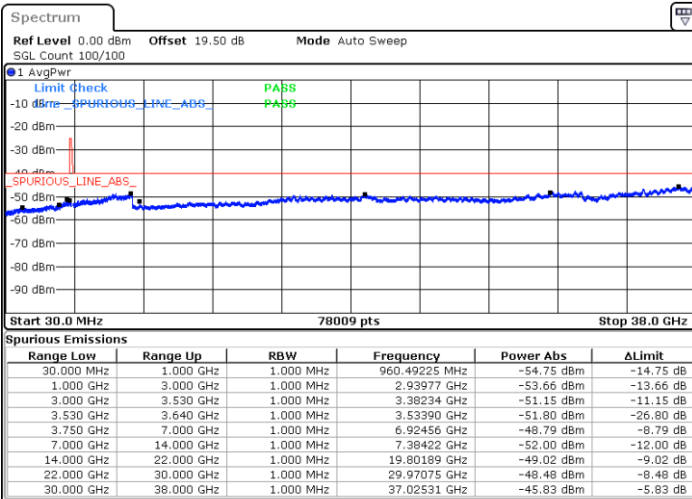

LTE Band 48 / 15MHz

16QAM

Middle Channel / 1RB0

Middle Channel / 1RBmax

Date: 11.DEC.2022 14:59:33

Date: 11.DEC.2022 15:23:05

Middle Channel / FullIRB

N/A

Date: 11.DEC.2022 15:11:18

LTE Band 48 / 15MHz

16QAM

Highest Channel / 1RB0

Highest Channel / 1RBmax

Date: 11.DEC.2022 15:03:28

Date: 11.DEC.2022 15:27:00

Highest Channel / FullIRB

N/A

Date: 11.DEC.2022 15:15:14

LTE Band 48 / 20MHz

16QAM

Lowest Channel / 1RB0

Lowest Channel / 1RBmax

Date: 11.DEC.2022 15:42:40

Date: 11.DEC.2022 15:54:25