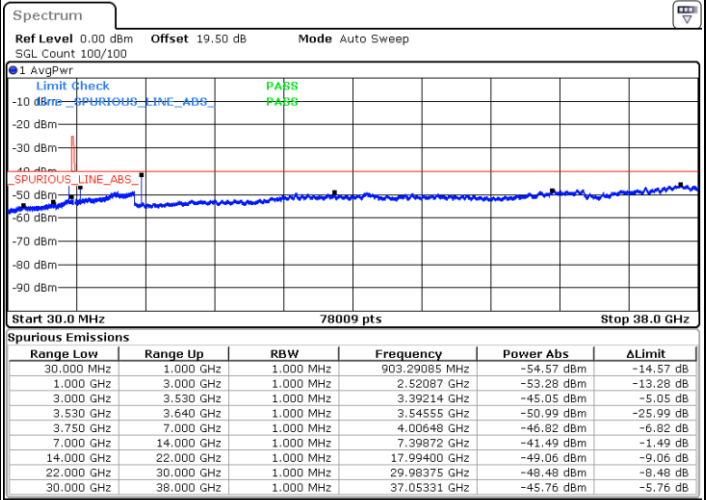

Date: 11.DEC.2022 15:17:51

Lowest Channel / FullIRB

N/A

Date: 11.DEC.2022 15:06:05

LTE Band 48 / 15MHz

QPSK

Middle Channel / 1RB0

Middle Channel / 1RBmax

Date: 11.DEC.2022 15:00:51

Date: 11.DEC.2022 16:12:47

Middle Channel / FullIRB

N/A

Date: 11.DEC.2022 15:12:37

LTE Band 48 / 15MHz

QPSK

Highest Channel / 1RB0

Highest Channel / 1RBmax

Date: 11.DEC.2022 16:16:46

Date: 11.DEC.2022 16:14:37

Highest Channel / FullIRB

N/A

Date: 11.DEC.2022 15:13:55

LTE Band 48 / 20MHz

QPSK

Lowest Channel / 1RB0

Lowest Channel / 1RBmax

Date: 11.DEC.2022 15:43:58

Date: 11.DEC.2022 15:55:44

Lowest Channel / FullIRB

N/A

Date: 11.DEC.2022 15:32:14

LTE Band 48 / 20MHz