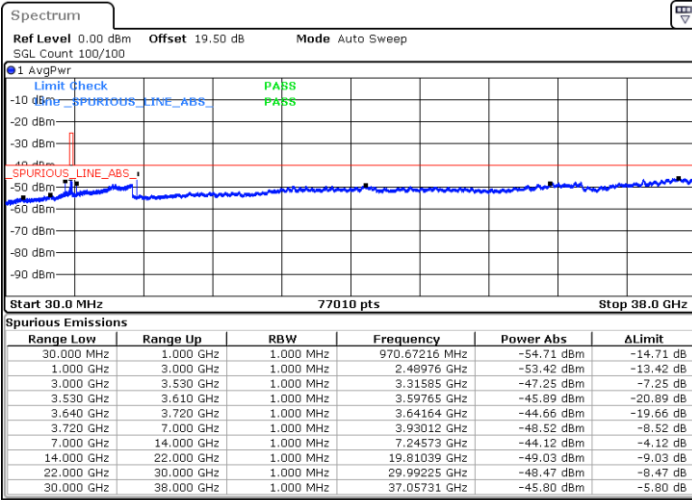

Date: 11.DEC.2022 15:58:21

Middle Channel / FullIRB

N/A

Date: 11.DEC.2022 15:34:50

LTE Band 48 / 20MHz

16QAM

Highest Channel / 1RB0

Highest Channel / 1RBmax

Date: 11.DEC.2022 15:50:30

Date: 11.DEC.2022 16:02:15

Highest Channel / FullIRB

N/A

Date: 11.DEC.2022 15:38:45

LTE Band 48 / 5MHz

64QAM

Lowest Channel / 1RB0

Lowest Channel / 1RBmax

Date: 11.DEC.2022 13:46:24

Date: 11.DEC.2022 14:09:54

Lowest Channel / FullIRB

N/A

Date: 11.DEC.2022 13:58:08

LTE Band 48 / 5MHz

64QAM

Middle Channel / 1RB0

Middle Channel / 1RBmax

Date: 11.DEC.2022 13:47:42

Date: 11.DEC.2022 14:11:12

Middle Channel / FullIRB

N/A

Date: 11.DEC.2022 13:59:27

LTE Band 48 / 5MHz