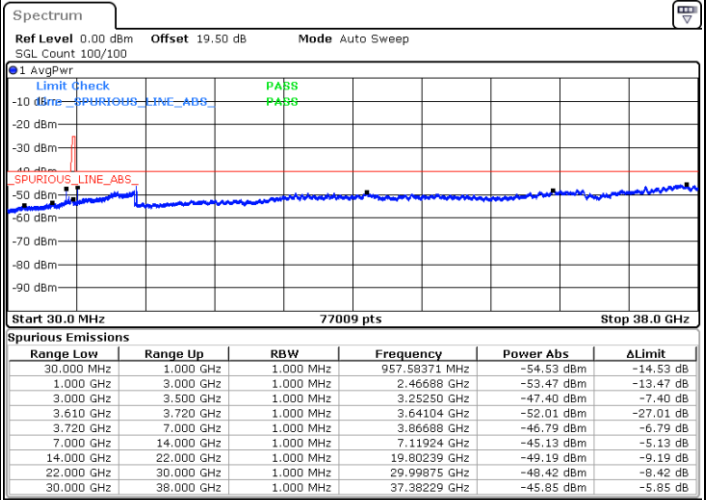

64QAM

Highest Channel / 1RB0

Highest Channel / 1RBmax

Date: 11.DEC.2022 13:54:13

Date: 11.DEC.2022 14:17:42

Highest Channel / FullIRB

N/A

Date: 11.DEC.2022 14:05:58

LTE Band 48 / 10MHz

64QAM

Lowest Channel / 1RB0

Lowest Channel / 1RBmax

Date: 11.DEC.2022 14:19:02

Date: 11.DEC.2022 14:42:33

Lowest Channel / FullIRB

N/A

Date: 11.DEC.2022 14:30:47

LTE Band 48 / 10MHz

64QAM

MiddleChannel / 1RB0

Middle Channel / 1RBmax

Date: 11.DEC.2022 16:18:43

Date: 11.DEC.2022 14:49:04

Middle Channel / FullIRB