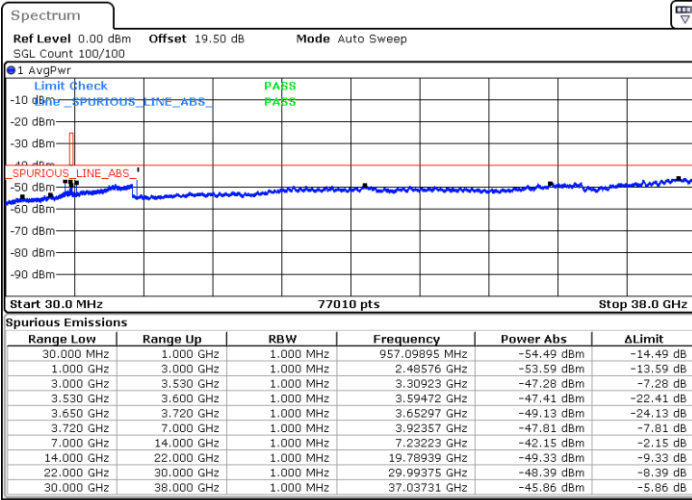

N/A

Date: 11.DEC.2022 15:15:14

LTE Band 48 / 20MHz

16QAM

Lowest Channel / 1RB0

Lowest Channel / 1RBmax

Date: 11.DEC.2022 15:42:40

Date: 11.DEC.2022 15:54:25

Lowest Channel / FullIRB

N/A

Date: 11.DEC.2022 15:30:56

LTE Band 48 / 20MHz

16QAM

Middle Channel / 1RB0

Middle Channel / 1RBmax

Date: 11.DEC.2022 16:07:56

Date: 11.DEC.2022 15:58:21

Middle Channel / FullIRB

N/A

Date: 11.DEC.2022 15:34:50

LTE Band 48 / 20MHz

16QAM

Highest Channel / 1RB0

Highest Channel / 1RBmax

Date: 11.DEC.2022 15:50:30

Date: 11.DEC.2022 16:02:15

Highest Channel / FullIRB

N/A

Date: 11.DEC.2022 15:38:45

LTE Band 48 / 5MHz

64QAM

Lowest Channel / 1RB0