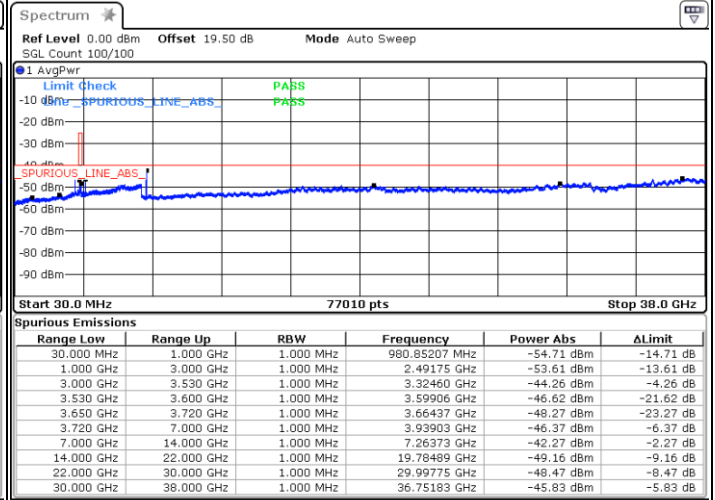

Highest Channel / FullIRB

N/A

Date: 11.DEC.2022 14:41:14

LTE Band 48 / 15MHz

QPSK

Lowest Channel / 1RB0

Lowest Channel / 1RBmax

Date: 11.DEC.2022 14:54:19

Date: 11.DEC.2022 15:17:51

Lowest Channel / FullIRB

N/A

Date: 11.DEC.2022 15:06:05

LTE Band 48 / 15MHz

QPSK

Middle Channel / 1RB0

Middle Channel / 1RBmax

Date: 11.DEC.2022 15:00:51

Date: 11.DEC.2022 16:12:47

Middle Channel / FullIRB

N/A

Date: 11.DEC.2022 15:12:37

LTE Band 48 / 15MHz

QPSK

Highest Channel / 1RB0

Highest Channel / 1RBmax

Date: 11.DEC.2022 16:16:46

Date: 11.DEC.2022 16:14:37

Highest Channel / FullIRB

N/A

Date: 11.DEC.2022 15:13:55

LTE Band 48 / 20MHz

QPSK