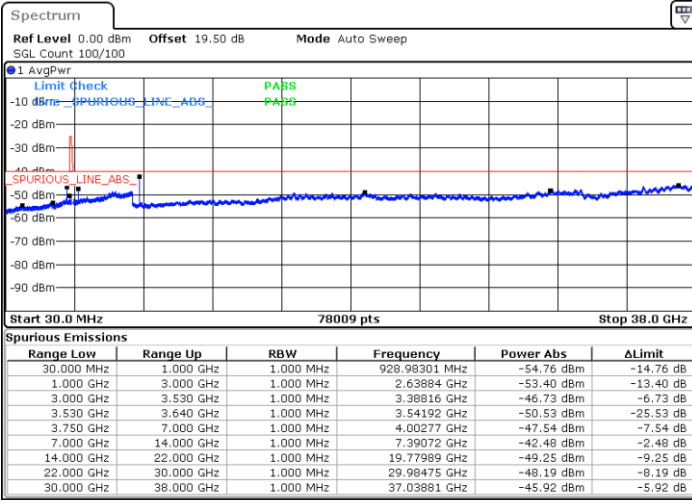

N/A

Date: 11.DEC.2022 13:56:50

LTE Band 48 / 5MHz

16QAM

Middle Channel / 1RB0

Middle Channel / 1RBmax

Date: 11.DEC.2022 13:49:01

Date: 11.DEC.2022 14:12:30

Middle Channel / FullIRB

N/A

Date: 11.DEC.2022 14:00:45

LTE Band 48 / 5MHz

16QAM

Highest Channel / 1RB0

Highest Channel / 1RBmax

Date: 11.DEC.2022 13:52:55

Date: 11.DEC.2022 14:16:24

Highest Channel / FullIRB

N/A

Date: 11.DEC.2022 14:04:39

LTE Band 48 / 10MHz

16QAM

Lowest Channel / 1RB0

Lowest Channel / 1RBmax