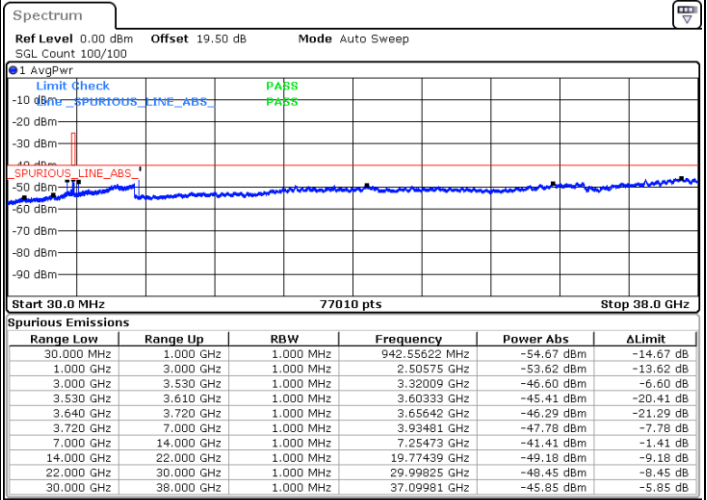

Date: 11.DEC.2022 15:58:21

Middle Channel / FullIRB

N/A

Date: 11.DEC.2022 15:34:50

LTE Band 48 / 20MHz

16QAM

Highest Channel / 1RB0

Highest Channel / 1RBmax

Date: 11.DEC.2022 15:50:30

Date: 11.DEC.2022 16:02:15

Highest Channel / FullIRB

N/A

Date: 11.DEC.2022 15:38:45

LTE Band 48 / 5MHz

64QAM

Lowest Channel / 1RB0

Lowest Channel / 1RBmax

Date: 11.DEC.2022 13:46:24

Date: 11.DEC.2022 14:09:54

Lowest Channel / FullIRB

N/A

Date: 11.DEC.2022 13:58:08

LTE Band 48 / 5MHz

64QAM

Middle Channel / 1RB0

Middle Channel / 1RBmax

Date: 11.DEC.2022 13:47:42

Date: 11.DEC.2022 14:11:12

Middle Channel / FullIRB

N/A

Date: 11.DEC.2022 13:59:27

LTE Band 48 / 5MHz