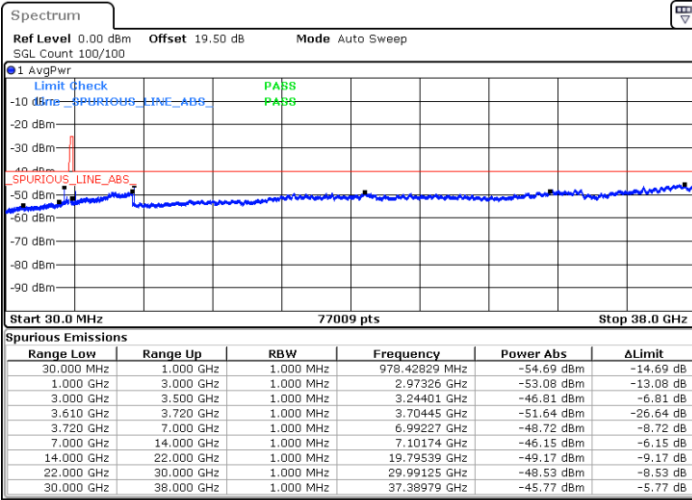

Middle Channel / 1RBmax

Date: 11.DEC.2022 14:24:15

Date: 11.DEC.2022 14:47:46

Middle Channel / FullIRB

N/A

Date: 11.DEC.2022 14:36:00

LTE Band 48 / 10MHz

16QAM

Highest Channel / 1RB0

Highest Channel / 1RBmax

Date: 11.DEC.2022 14:28:10

Date: 11.DEC.2022 14:51:41

Highest Channel / FullIRB

N/A

Date: 11.DEC.2022 14:39:55

LTE Band 48 / 15MHz

16QAM

Lowest Channel / 1RB0

Lowest Channel / 1RBmax

Date: 11.DEC.2022 14:55:37

Date: 11.DEC.2022 15:19:10

Lowest Channel / FullIRB

N/A

Date: 11.DEC.2022 15:07:23