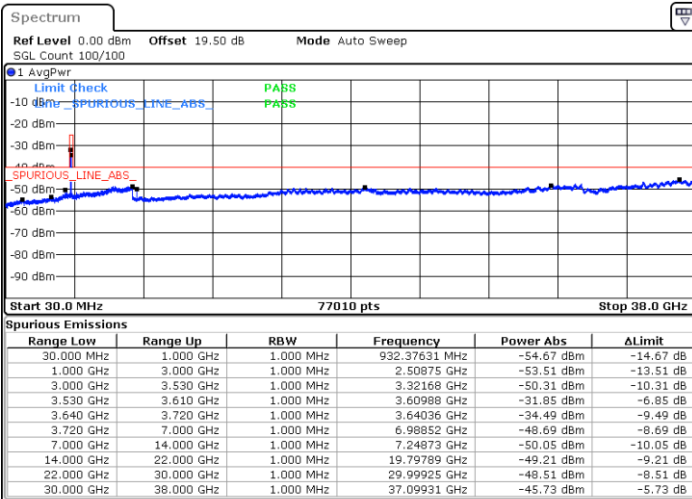

LTE Band 48 / 10MHz

QPSK

Lowest Channel / 1RB0

Lowest Channel / 1RBmax

Date: 11.DEC.2022 14:21:39

Date: 11.DEC.2022 14:45:10

Lowest Channel / FullIRB

N/A

Date: 11.DEC.2022 14:33:24

LTE Band 48 / 10MHz

QPSK

MiddleChannel / 1RB0

Middle Channel / 1RBmax

Date: 11.DEC.2022 16:20:34

Date: 11.DEC.2022 14:46:28

Middle Channel / FullIRB

N/A

Date: 11.DEC.2022 14:34:43

LTE Band 48 / 10MHz

QPSK

Highest Channel / 1RB0

Highest Channel / 1RBmax

Date: 11.DEC.2022 14:29:28

Date: 11.DEC.2022 14:53:00

Highest Channel / FullIRB

N/A

Date: 11.DEC.2022 14:41:14

LTE Band 48 / 15MHz

QPSK

Lowest Channel / 1RB0

Lowest Channel / 1RBmax

Date: 11.DEC.2022 14:54:19