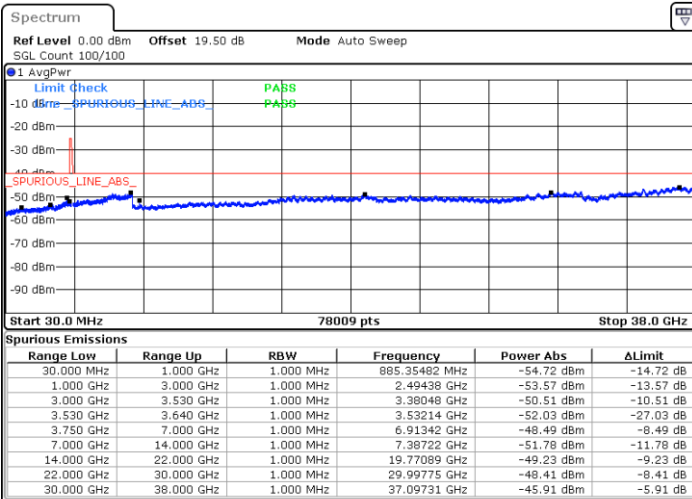

Date: 11.DEC.2022 15:00:51

Date: 11.DEC.2022 16:12:47

Middle Channel / FullIRB

N/A

Date: 11.DEC.2022 15:12:37

LTE Band 48 / 15MHz

QPSK

Highest Channel / 1RB0

Highest Channel / 1RBmax

Date: 11.DEC.2022 16:16:46

Date: 11.DEC.2022 16:14:37

Highest Channel / FullIRB

N/A

Date: 11.DEC.2022 15:13:55

LTE Band 48 / 20MHz

QPSK

Lowest Channel / 1RB0

Lowest Channel / 1RBmax

Date: 11.DEC.2022 15:43:58

Date: 11.DEC.2022 15:55:44

Lowest Channel / FullIRB

N/A

Date: 11.DEC.2022 15:32:14

LTE Band 48 / 20MHz