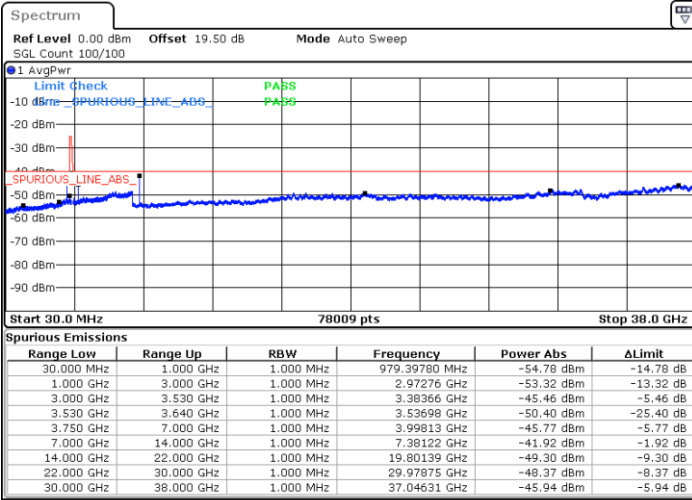

Date: 11.DEC.2022 14:33:24

LTE Band 48 / 10MHz

QPSK

MiddleChannel / 1RB0

Middle Channel / 1RBmax

Date: 11.DEC.2022 16:20:34

Date: 11.DEC.2022 14:46:28

Middle Channel / FullIRB

N/A

Date: 11.DEC.2022 14:34:43

LTE Band 48 / 10MHz

QPSK

Highest Channel / 1RB0

Highest Channel / 1RBmax

Date: 11.DEC.2022 14:29:28

Date: 11.DEC.2022 14:53:00

Highest Channel / FullIRB

N/A

Date: 11.DEC.2022 14:41:14

LTE Band 48 / 15MHz

QPSK

Lowest Channel / 1RB0

Lowest Channel / 1RBmax

Date: 11.DEC.2022 14:54:19

Date: 11.DEC.2022 15:17:51

Lowest Channel / FullIRB

N/A

Date: 11.DEC.2022 15:06:05

LTE Band 48 / 15MHz

QPSK

Middle Channel / 1RB0

Middle Channel / 1RBmax