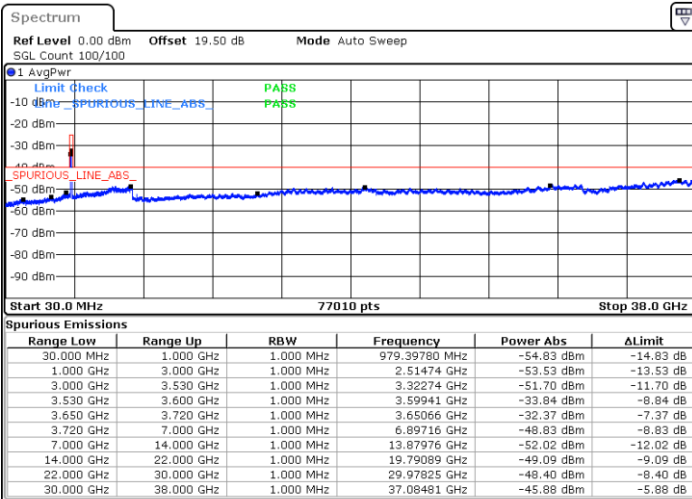

Lowest Channel / 1RB0

Lowest Channel / 1RBmax

Date: 11.DEC.2022 15:43:58

Date: 11.DEC.2022 15:55:44

Lowest Channel / FullIRB

N/A

Date: 11.DEC.2022 15:32:14

LTE Band 48 / 20MHz

QPSK

Middle Channel / 1RB0

Middle Channel / 1RBmax

Date: 11.DEC.2022 16:09:28

Date: 11.DEC.2022 15:57:02

Middle Channel / FullIRB

N/A

Date: 11.DEC.2022 15:33:33

LTE Band 48 / 20MHz

QPSK

Highest Channel / 1RB0

Highest Channel / 1RBmax

Date: 11.DEC.2022 15:51:48

Date: 11.DEC.2022 16:03:34

Highest Channel / FullIRB

N/A