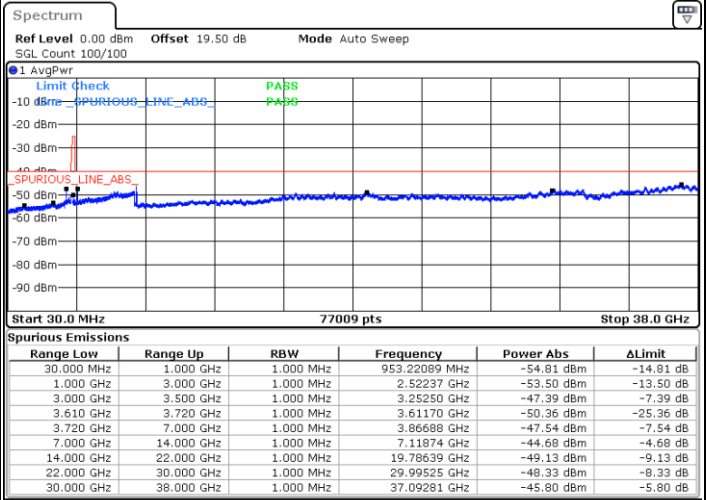

Middle Channel / FullIRB

N/A

Date: 11.DEC.2022 14:00:45

LTE Band 48 / 5MHz

16QAM

Highest Channel / 1RB0

Highest Channel / 1RBmax

Date: 11.DEC.2022 13:52:55

Date: 11.DEC.2022 14:16:24

Highest Channel / FullIRB

N/A

Date: 11.DEC.2022 14:04:39

LTE Band 48 / 10MHz

16QAM

Lowest Channel / 1RB0

Lowest Channel / 1RBmax

Date: 11.DEC.2022 14:20:20

Date: 11.DEC.2022 14:43:51

Lowest Channel / FullIRB

N/A

Date: 11.DEC.2022 14:32:06

LTE Band 48 / 10MHz

16QAM

MiddleChannel / 1RB0