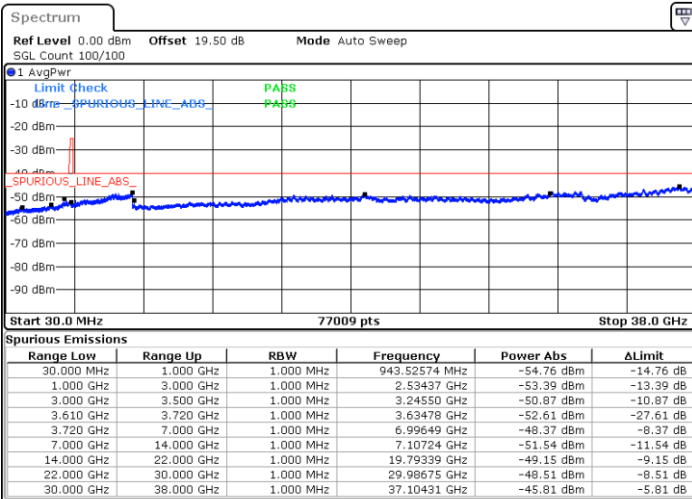

Date: 11.DEC.2022 15:58:21

Middle Channel / FullIRB

N/A

Date: 11.DEC.2022 15:34:50

LTE Band 48 / 20MHz

16QAM

Highest Channel / 1RB0

Highest Channel / 1RBmax

Date: 11.DEC.2022 15:50:30

Date: 11.DEC.2022 16:02:15

Highest Channel / FullIRB

N/A

Date: 11.DEC.2022 15:38:45

LTE Band 48 / 5MHz

64QAM

Lowest Channel / 1RB0

Lowest Channel / 1RBmax

Date: 11.DEC.2022 13:46:24

Date: 11.DEC.2022 14:09:54

Lowest Channel / FullIRB

N/A

Date: 11.DEC.2022 13:58:08

LTE Band 48 / 5MHz

64QAM

Middle Channel / 1RB0

Middle Channel / 1RBmax

Date: 11.DEC.2022 13:47:42

Date: 11.DEC.2022 14:11:12

Middle Channel / FullIRB

N/A

Date: 11.DEC.2022 13:59:27

LTE Band 48 / 5MHz