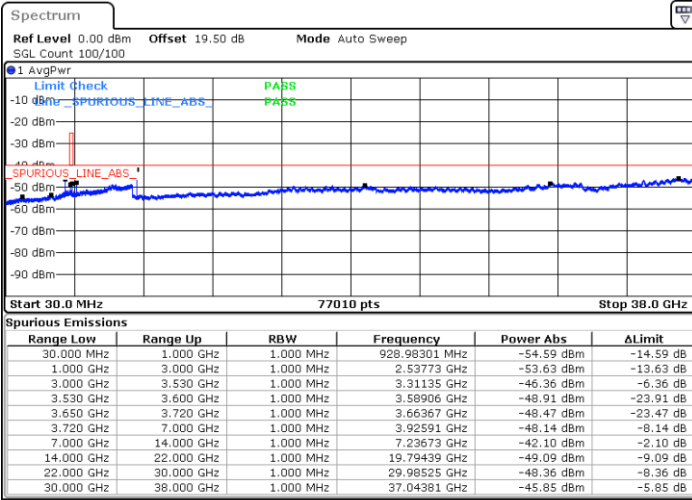

Highest Channel / 1RB0

Highest Channel / 1RBmax

Date: 11.DEC.2022 14:28:10

Date: 11.DEC.2022 14:51:41

Highest Channel / FullIRB

N/A

Date: 11.DEC.2022 14:39:55

LTE Band 48 / 15MHz

16QAM

Lowest Channel / 1RB0

Lowest Channel / 1RBmax

Date: 11.DEC.2022 14:55:37

Date: 11.DEC.2022 15:19:10

Lowest Channel / FullIRB

N/A

Date: 11.DEC.2022 15:07:23

LTE Band 48 / 15MHz

16QAM

Middle Channel / 1RB0

Middle Channel / 1RBmax

Date: 11.DEC.2022 14:59:33

Date: 11.DEC.2022 15:23:05

Middle Channel / FullIRB

N/A

Date: 11.DEC.2022 15:11:18

LTE Band 48 / 15MHz

16QAM

Highest Channel / 1RB0

Highest Channel / 1RBmax

Date: 11.DEC.2022 15:03:28

Date: 11.DEC.2022 15:27:00

Highest Channel / FullIRB