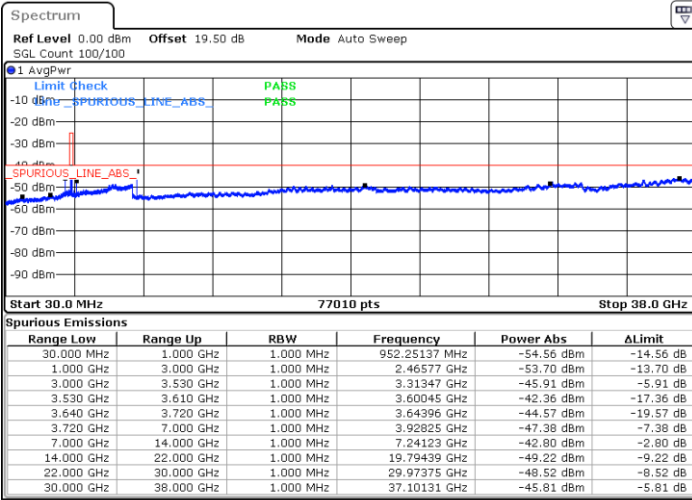

LTE Band 48 / 10MHz

64QAM

Lowest Channel / 1RB0

Lowest Channel / 1RBmax

Date: 11.DEC.2022 14:19:02

Date: 11.DEC.2022 14:42:33

Lowest Channel / FullIRB

N/A

Date: 11.DEC.2022 14:30:47

LTE Band 48 / 10MHz

64QAM

MiddleChannel / 1RB0

Middle Channel / 1RBmax

Date: 11.DEC.2022 16:18:43

Date: 11.DEC.2022 14:49:04

Middle Channel / FullIRB