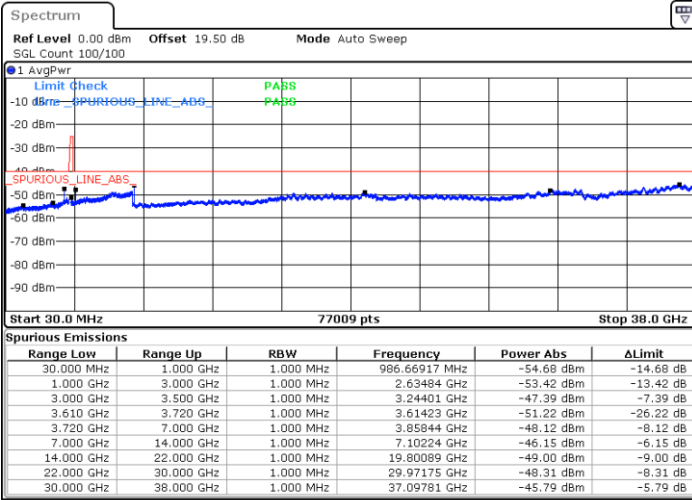

Date: 11.DEC.2022 15:11:18

LTE Band 48 / 15MHz

16QAM

Highest Channel / 1RB0

Highest Channel / 1RBmax

Date: 11.DEC.2022 15:03:28

Date: 11.DEC.2022 15:27:00

Highest Channel / FullIRB

N/A

Date: 11.DEC.2022 15:15:14

LTE Band 48 / 20MHz

16QAM

Lowest Channel / 1RB0

Lowest Channel / 1RBmax

Date: 11.DEC.2022 15:42:40

Date: 11.DEC.2022 15:54:25

Lowest Channel / FullIRB

N/A

Date: 11.DEC.2022 15:30:56

LTE Band 48 / 20MHz

16QAM

Middle Channel / 1RB0

Middle Channel / 1RBmax

Date: 11.DEC.2022 16:07:56

Date: 11.DEC.2022 15:58:21

Middle Channel / FullIRB

N/A

Date: 11.DEC.2022 15:34:50

LTE Band 48 / 20MHz

16QAM

Highest Channel / 1RB0

Highest Channel / 1RBmax