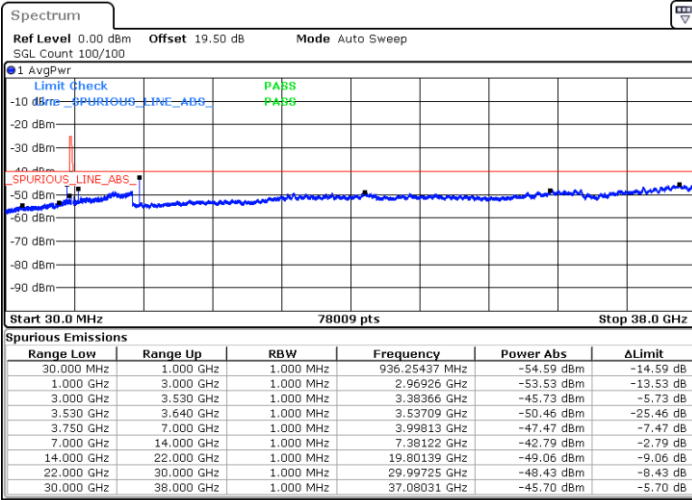

Date: 11.DEC.2022 14:16:24

Highest Channel / FullIRB

N/A

Date: 11.DEC.2022 14:04:39

LTE Band 48 / 10MHz

16QAM

Lowest Channel / 1RB0

Lowest Channel / 1RBmax

Date: 11.DEC.2022 14:20:20

Date: 11.DEC.2022 14:43:51

Lowest Channel / FullIRB

N/A

Date: 11.DEC.2022 14:32:06

LTE Band 48 / 10MHz

16QAM

MiddleChannel / 1RB0

Middle Channel / 1RBmax

Date: 11.DEC.2022 14:24:15

Date: 11.DEC.2022 14:47:46

Middle Channel / FullIRB

N/A

Date: 11.DEC.2022 14:36:00

LTE Band 48 / 10MHz

16QAM

Highest Channel / 1RB0

Highest Channel / 1RBmax

Date: 11.DEC.2022 14:28:10

Date: 11.DEC.2022 14:51:41

Highest Channel / FullIRB

N/A

Date: 11.DEC.2022 14:39:55

LTE Band 48 / 15MHz