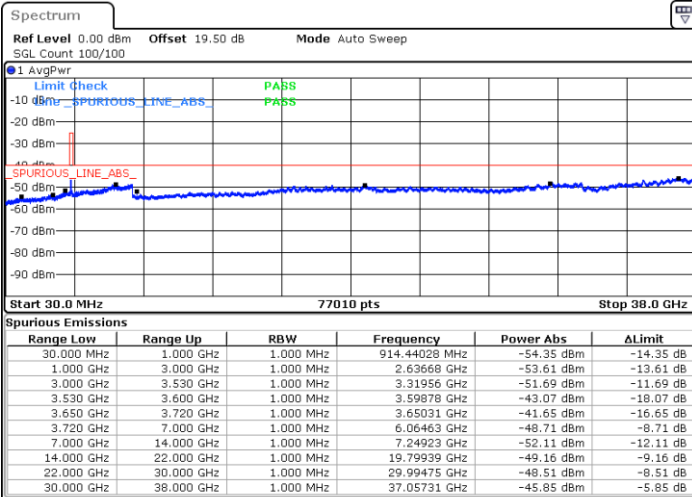

Highest Channel / 1RB0

Highest Channel / 1RBmax

Date: 11.DEC.2022 14:28:10

Date: 11.DEC.2022 14:51:41

Highest Channel / FullIRB

N/A

Date: 11.DEC.2022 14:39:55

LTE Band 48 / 15MHz

16QAM

Lowest Channel / 1RB0

Lowest Channel / 1RBmax

Date: 11.DEC.2022 14:55:37

Date: 11.DEC.2022 15:19:10

Lowest Channel / FullIRB

N/A

Date: 11.DEC.2022 15:07:23

LTE Band 48 / 15MHz

16QAM

Middle Channel / 1RB0

Middle Channel / 1RBmax

Date: 11.DEC.2022 14:59:33

Date: 11.DEC.2022 15:23:05

Middle Channel / FullIRB

N/A

Date: 11.DEC.2022 15:11:18

LTE Band 48 / 15MHz

16QAM

Highest Channel / 1RB0

Highest Channel / 1RBmax

Date: 11.DEC.2022 15:03:28

Date: 11.DEC.2022 15:27:00

Highest Channel / FullIRB