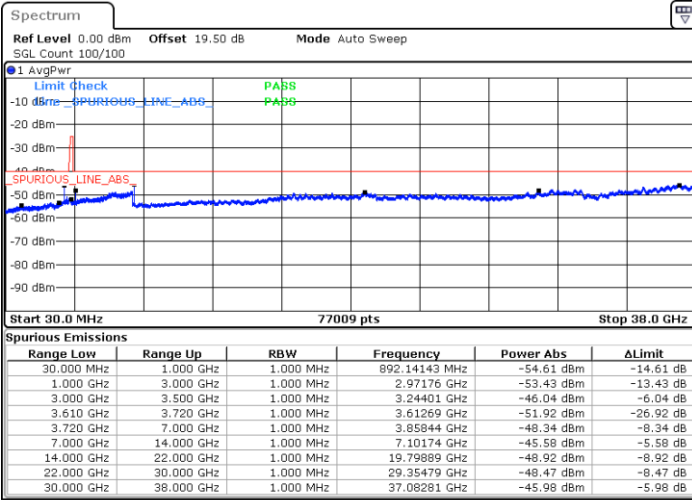

N/A

Date: 11.DEC.2022 14:34:43

LTE Band 48 / 10MHz

QPSK

Highest Channel / 1RB0

Highest Channel / 1RBmax

Date: 11.DEC.2022 14:29:28

Date: 11.DEC.2022 14:53:00

Highest Channel / FullIRB

N/A

Date: 11.DEC.2022 14:41:14

LTE Band 48 / 15MHz

QPSK

Lowest Channel / 1RB0

Lowest Channel / 1RBmax

Date: 11.DEC.2022 14:54:19

Date: 11.DEC.2022 15:17:51

Lowest Channel / FullIRB

N/A

Date: 11.DEC.2022 15:06:05

LTE Band 48 / 15MHz

QPSK

Middle Channel / 1RB0

Middle Channel / 1RBmax

Date: 11.DEC.2022 15:00:51

Date: 11.DEC.2022 16:12:47

Middle Channel / FullIRB

N/A

Date: 11.DEC.2022 15:12:37

LTE Band 48 / 15MHz

QPSK

Highest Channel / 1RB0