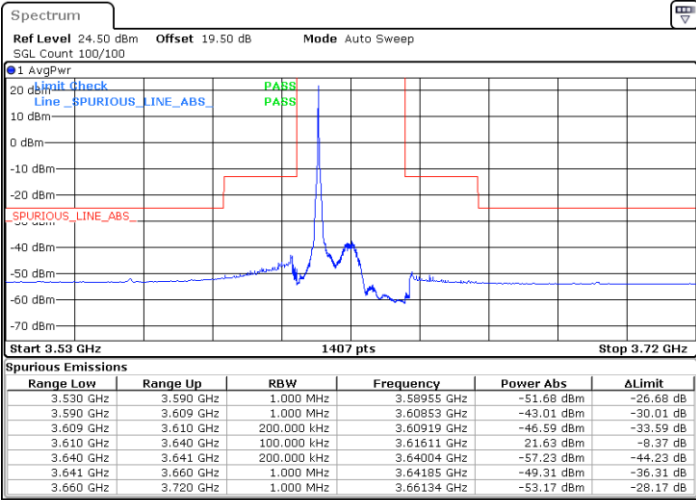

N/A

Date: 8.DEC.2022 16:20:20

LTE Band 48 / 20MHz

16QAM

Lowest Channel / 1RB0

Lowest Channel / 1RBmax

Date: 8.DEC.2022 16:50:07

Date: 8.DEC.2022 17:02:55

Lowest Channel / FullIRB

N/A

Date: 8.DEC.2022 16:37:19

LTE Band 48 / 20MHz

16QAM

Middle Channel / 1RB0

Middle Channel / 1RBmax

Date: 10.DEC.2022 08:49:19

Date: 10.DEC.2022 08:54:25

Middle Channel / FullIRB

N/A

Date: 10.DEC.2022 08:44:12

LTE Band 48 / 20MHz

16QAM

Highest Channel / 1RB0

Highest Channel / 1RBmax

Date: 8.DEC.2022 16:50:46

Date: 8.DEC.2022 17:11:34

Highest Channel / FullIRB

N/A

Date: 8.DEC.2022 16:45:58

LTE Band 48 / 5MHz

64QAM

Lowest Channel / 1RB0