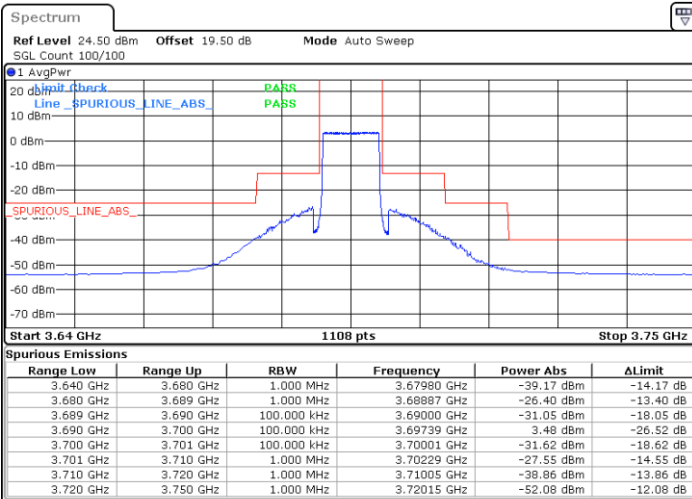

Highest Channel / 1RB0

Highest Channel / 1RBmax

Date: 8.DEC.2022 15:25:12

Date: 8.DEC.2022 15:52:57

Highest Channel / FullIRB

N/A

Date: 8.DEC.2022 15:39:04

LTE Band 48 / 15MHz