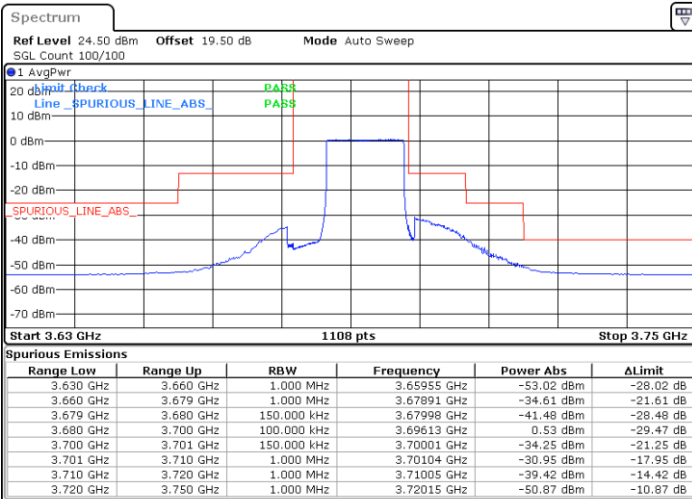

Date: 10.DEC.2022 08:27:10

Date: 10.DEC.2022 08:37:24

Middle Channel / FullIRB

N/A

Date: 10.DEC.2022 08:32:17

LTE Band 48 / 15MHz

64QAM

Highest Channel / 1RB0

Highest Channel / 1RBmax

Date: 8.DEC.2022 16:08:22

Date: 8.DEC.2022 16:34:32

Highest Channel / FullIRB

N/A

Date: 8.DEC.2022 16:21:42

LTE Band 48 / 20MHz

64QAM

Lowest Channel / 1RB0

Lowest Channel / 1RBmax

Date: 8.DEC.2022 16:48:44

Date: 8.DEC.2022 17:01:32

Lowest Channel / FullRB

N/A

Date: 8.DEC.2022 16:35:56

LTE Band 48 / 20MHz