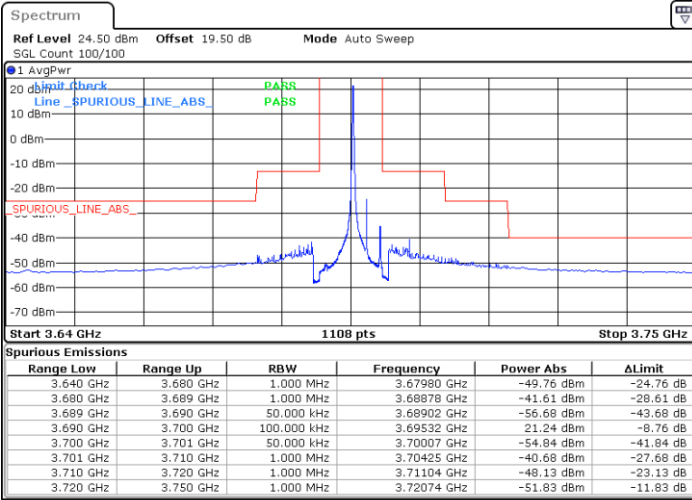

Middle Channel / FullRB

N/A

Date: 8.DEC.2022 14:52:50

LTE Band 48 / 5MHz

16QAM

Highest Channel / 1RB0

Highest Channel / 1RBmax

Date: 8.DEC.2022 14:43:35

Date: 8.DEC.2022 15:11:20

Highest Channel / FullIRB

N/A

Date: 8.DEC.2022 14:57:26

LTE Band 48 / 10MHz

16QAM

Lowest Channel / 1RB0

Lowest Channel / 1RBmax