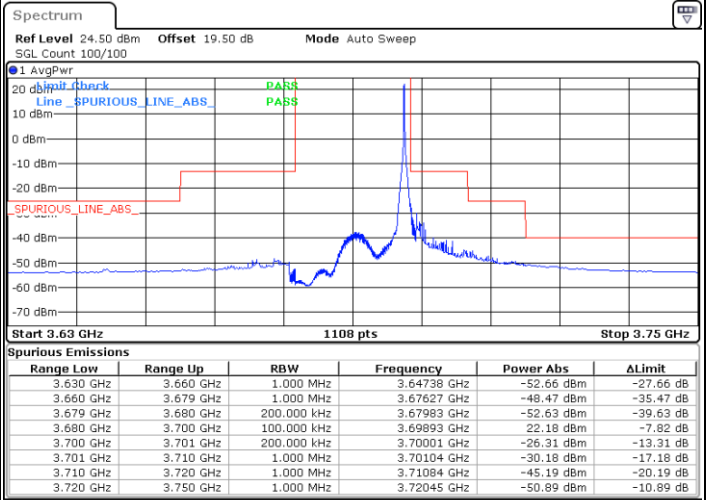

LTE Band 48 / 20MHz

QPSK

Highest Channel / 1RB0

Highest Channel / 1RBmax

Date: 8.DEC.2022 17:00:09

Date: 8.DEC.2022 17:12:57

Highest Channel / FullIRB

N/A

Date: 31.DEC.2022 10:10:25

LTE Band 48 / 5MHz

16QAM

Lowest Channel / 1RB0

Lowest Channel / 1RBmax

Date: 8.DEC.2022 14:34:20

Date: 8.DEC.2022 15:02:04

Lowest Channel / FullIRB