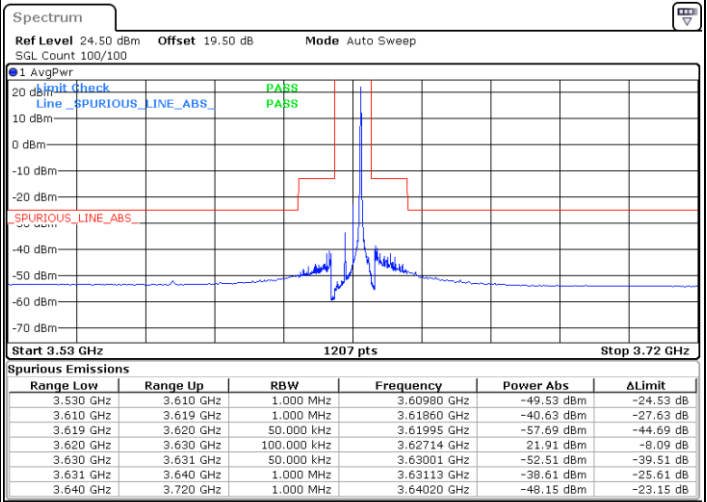

N/A

Date: 8.DEC.2022 14:48:13

LTE Band 48 / 5MHz

16QAM

Middle Channel / 1RB0

Middle Channel / 1RBmax

Date: 8.DEC.2022 14:38:59

Date: 8.DEC.2022 15:06:42

Middle Channel / FullRB

N/A

Date: 8.DEC.2022 14:52:50

LTE Band 48 / 5MHz

16QAM

Highest Channel / 1RB0

Highest Channel / 1RBmax

Date: 8.DEC.2022 14:43:35