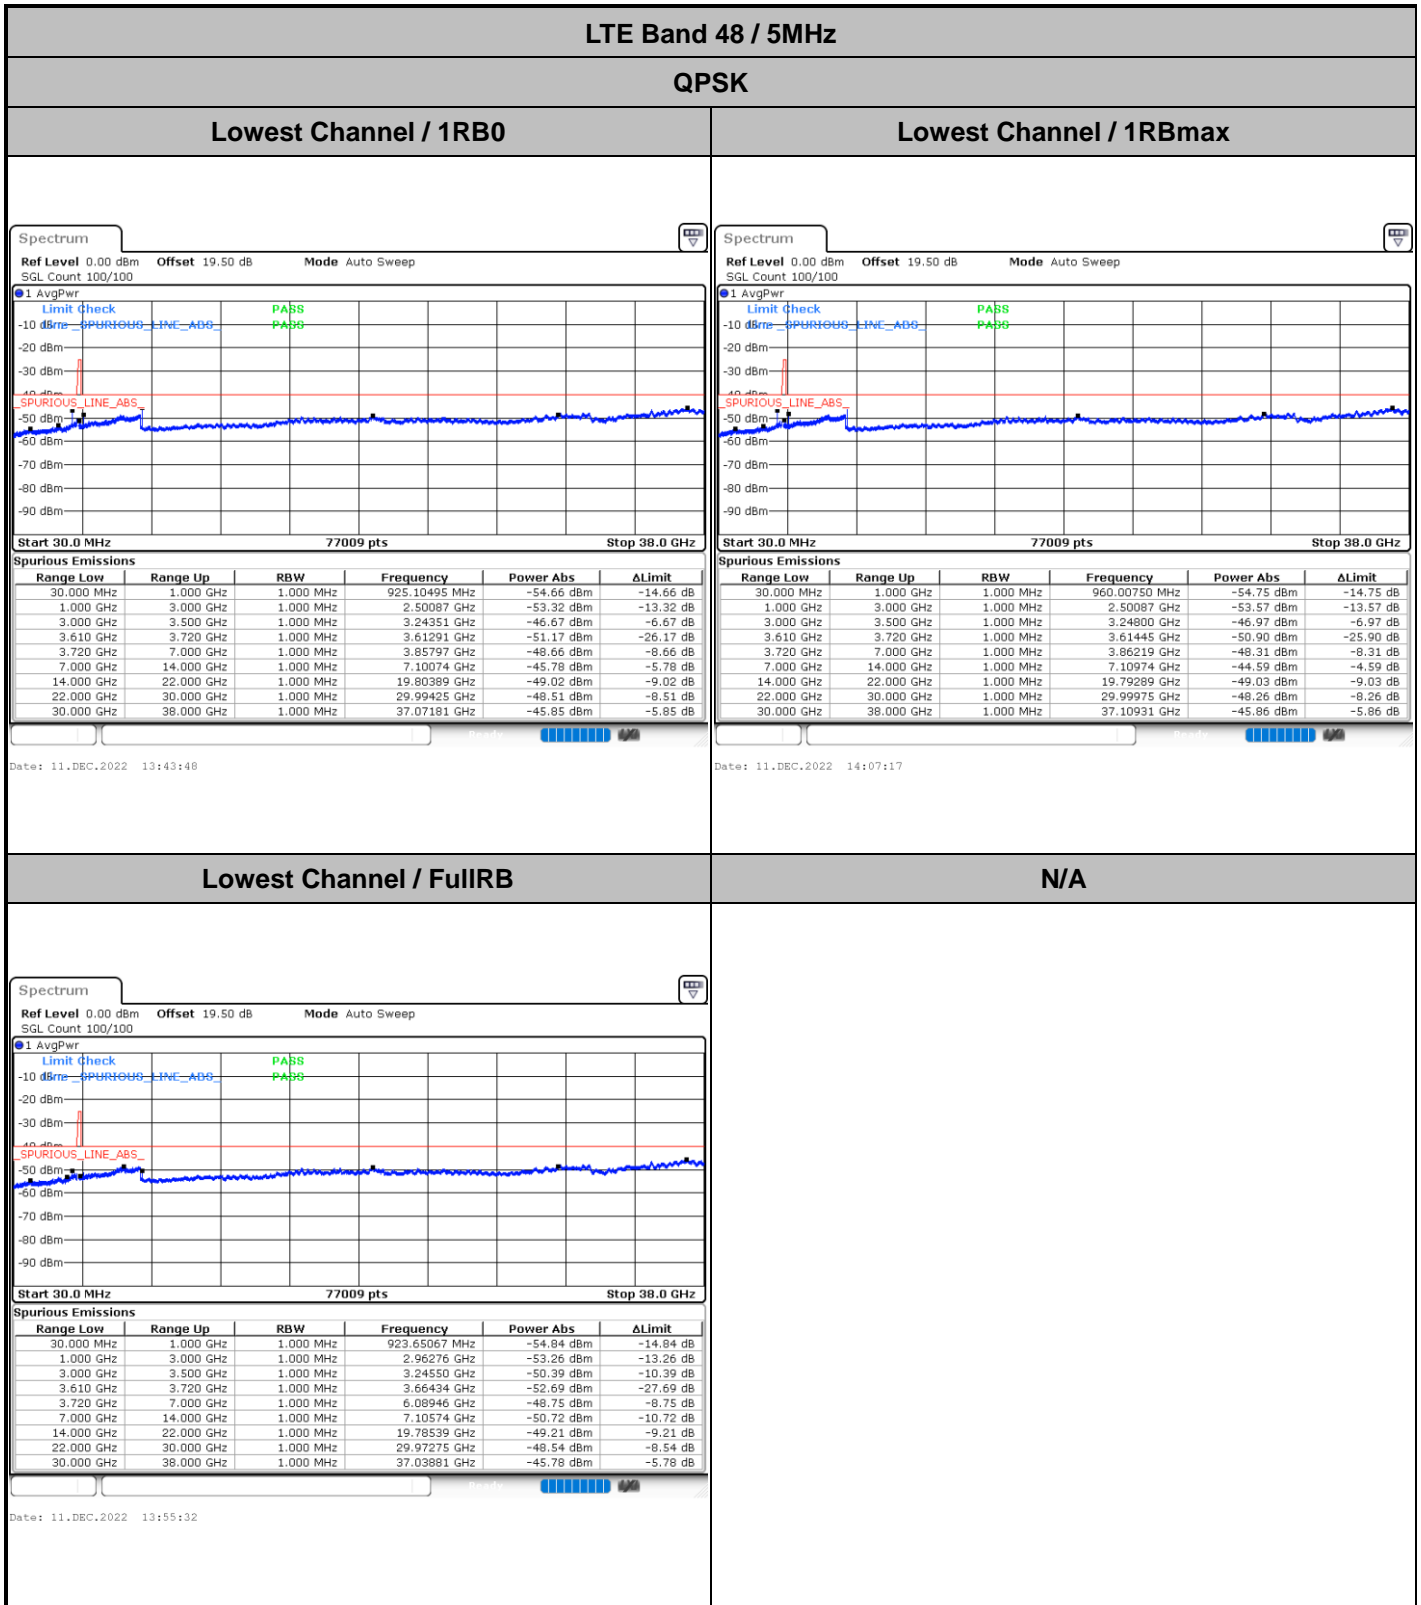

Lowest Channel / 1RB0

Lowest Channel / 1RBmax

Date: 8.DEC.2022 16:48:44

Date: 8.DEC.2022 17:01:32

Lowest Channel / FullRB

N/A

Date: 8.DEC.2022 16:35:56

LTE Band 48 / 20MHz

LTE Band 48 / 20MHz

64QAM

Highest Channel / 1RB0

Highest Channel / 1RBmax

Date: 8.DEC.2022 16:57:24

Date: 8.DEC.2022 17:10:12

Highest Channel / FullIRB

N/A

Date: 8.DEC.2022 16:44:36

Conducted Spurious Emission

LTE Band 48 / 5MHz

QPSK

Middle Channel / 1RB0

Middle Channel / 1RBmax

Date: 11.DEC.2022 13:50:18

Date: 11.DEC.2022 14:13:47