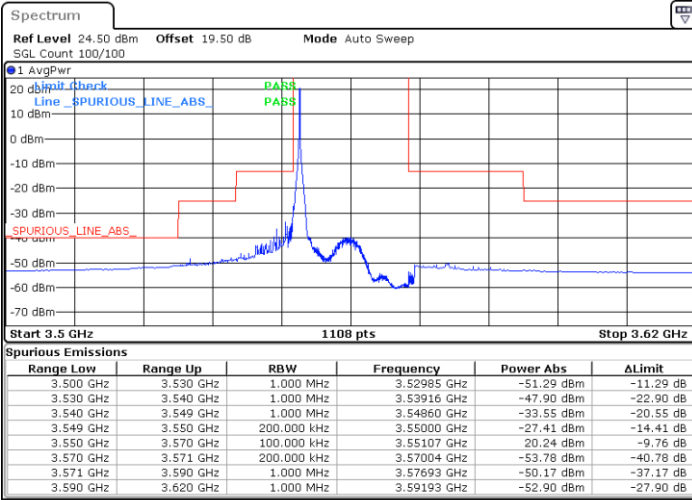

Date: 10.DEC.2022 08:27:10

Date: 10.DEC.2022 08:37:24

Middle Channel / FullIRB

N/A

Date: 10.DEC.2022 08:32:17

LTE Band 48 / 15MHz

64QAM

Highest Channel / 1RB0

Highest Channel / 1RBmax

Date: 8.DEC.2022 16:08:22

Date: 8.DEC.2022 16:34:32

Highest Channel / FullIRB

N/A

Date: 8.DEC.2022 16:21:42

LTE Band 48 / 20MHz

64QAM

Lowest Channel / 1RB0

Lowest Channel / 1RBmax

Date: 8.DEC.2022 16:48:44

Date: 8.DEC.2022 17:01:32

Lowest Channel / FullRB

N/A

Date: 8.DEC.2022 16:35:56

LTE Band 48 / 20MHz