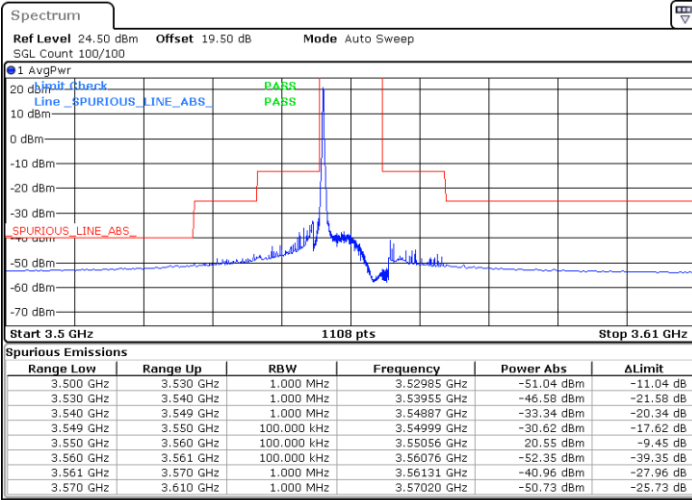

Lowest Channel / 1RBmax

Date: 8.DEC.2022 14:35:54

Date: 8.DEC.2022 15:03:37

Lowest Channel / FullIRB

N/A

Date: 8.DEC.2022 14:49:45

LTE Band 48 / 5MHz

64QAM

Middle Channel / 1RB0

Middle Channel / 1RBmax

Date: 8.DEC.2022 14:37:27

Date: 8.DEC.2022 15:05:09

Middle Channel / FullIRB

N/A

Date: 8.DEC.2022 14:51:18

LTE Band 48 / 5MHz

64QAM

Highest Channel / 1RB0

Highest Channel / 1RBmax

Date: 8.DEC.2022 14:45:08

Date: 8.DEC.2022 15:12:52

Highest Channel / FullIRB

N/A

Date: 8.DEC.2022 14:58:59

LTE Band 48 / 10MHz

64QAM

Lowest Channel / 1RB0

Lowest Channel / 1RBmax

Date: 8.DEC.2022 15:14:25

Date: 8.DEC.2022 15:42:10

Lowest Channel / FullIRB

N/A