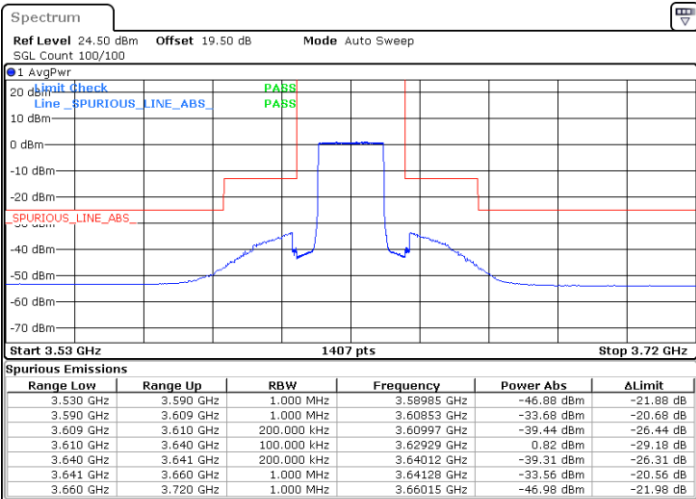

Lowest Channel / FullIRB

N/A

Date: 8.DEC.2022 16:37:19

LTE Band 48 / 20MHz

16QAM

Middle Channel / 1RB0

Middle Channel / 1RBmax

Date: 10.DEC.2022 08:49:19

Date: 10.DEC.2022 08:54:25

Middle Channel / FullIRB

N/A

Date: 10.DEC.2022 08:44:12

LTE Band 48 / 20MHz

16QAM

Highest Channel / 1RB0

Highest Channel / 1RBmax