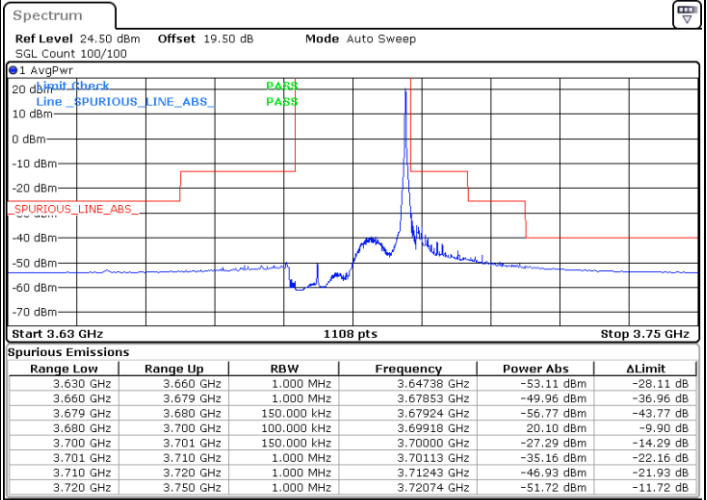

Date: 8.DEC.2022 16:25:50

Lowest Channel / FullIRB

N/A

Date: 8.DEC.2022 16:13:00

LTE Band 48 / 15MHz

64QAM

Middle Channel / 1RB0

Middle Channel / 1RBmax

Date: 10.DEC.2022 08:27:10

Date: 10.DEC.2022 08:37:24

Middle Channel / FullIRB

N/A

Date: 10.DEC.2022 08:32:17

LTE Band 48 / 15MHz

64QAM

Highest Channel / 1RB0

Highest Channel / 1RBmax

Date: 8.DEC.2022 16:08:22

Date: 8.DEC.2022 16:34:32

Highest Channel / FullIRB

N/A

Date: 8.DEC.2022 16:21:42

LTE Band 48 / 20MHz

64QAM

Lowest Channel / 1RB0

Lowest Channel / 1RBmax

Date: 8.DEC.2022 16:48:44

Date: 8.DEC.2022 17:01:32

Lowest Channel / FullRB

N/A

Date: 8.DEC.2022 16:35:56

LTE Band 48 / 20MHz