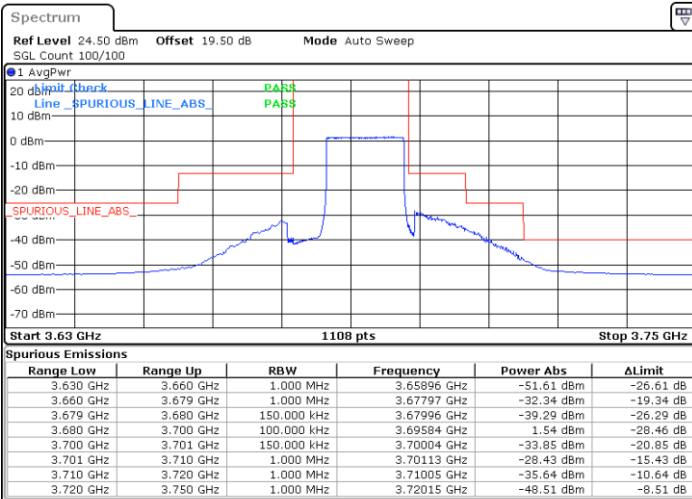

LTE Band 48 / 15MHz

16QAM

Middle Channel / 1RB0

Middle Channel / 1RBmax

Date: 10.DEC.2022 08:28:53

Date: 10.DEC.2022 08:39:05

Middle Channel / FullRB

N/A

Date: 10.DEC.2022 08:33:59

LTE Band 48 / 15MHz

16QAM

Highest Channel / 1RB0

Highest Channel / 1RBmax

Date: 8.DEC.2022 16:06:49

Date: 8.DEC.2022 16:33:10

Highest Channel / FullIRB

N/A

Date: 8.DEC.2022 16:20:20

LTE Band 48 / 20MHz

16QAM

Lowest Channel / 1RB0

Lowest Channel / 1RBmax

Date: 8.DEC.2022 16:50:07

Date: 8.DEC.2022 17:02:55