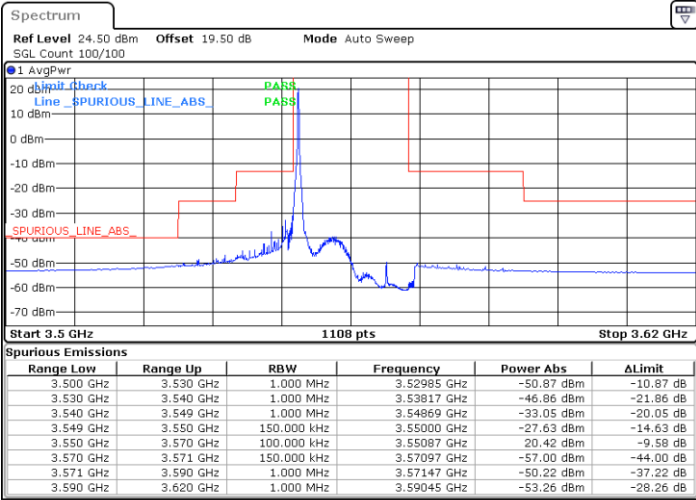

N/A

Date: 8.DEC.2022 15:36:00

LTE Band 48 / 10MHz

64QAM

Highest Channel / 1RB0

Highest Channel / 1RBmax

Date: 8.DEC.2022 15:23:40

Date: 8.DEC.2022 15:51:25

Highest Channel / FullIRB

N/A

Date: 8.DEC.2022 15:37:32

LTE Band 48 / 15MHz

64QAM

Lowest Channel / 1RB0

Lowest Channel / 1RBmax

Date: 8.DEC.2022 15:59:08

Date: 8.DEC.2022 16:25:50

Lowest Channel / FullIRB

N/A

Date: 8.DEC.2022 16:13:00

LTE Band 48 / 15MHz

64QAM

Middle Channel / 1RB0

Middle Channel / 1RBmax

Date: 10.DEC.2022 08:27:10

Date: 10.DEC.2022 08:37:24

Middle Channel / FullIRB

N/A

Date: 10.DEC.2022 08:32:17

LTE Band 48 / 15MHz

64QAM

Highest Channel / 1RB0