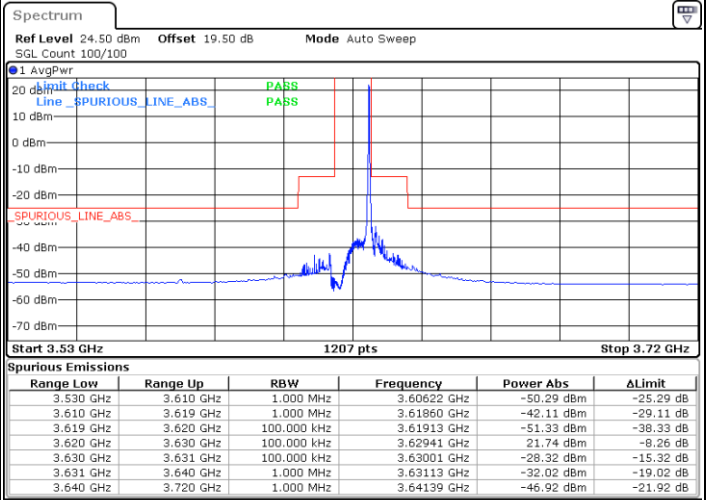

Date: 8.DEC.2022 15:11:20

Highest Channel / FullIRB

N/A

Date: 8.DEC.2022 14:57:26

LTE Band 48 / 10MHz

16QAM

Lowest Channel / 1RB0

Lowest Channel / 1RBmax

Date: 8.DEC.2022 15:15:58

Date: 8.DEC.2022 15:43:43

Lowest Channel / FullIRB

N/A

Date: 8.DEC.2022 15:29:50

LTE Band 48 / 10MHz

16QAM

MiddleChannel / 1RB0

Middle Channel / 1RBmax

Date: 8.DEC.2022 15:20:36

Date: 8.DEC.2022 15:48:20

Middle Channel / FullRB

N/A

Date: 8.DEC.2022 15:34:28

LTE Band 48 / 10MHz

16QAM

Highest Channel / 1RB0

Highest Channel / 1RBmax

Date: 8.DEC.2022 15:25:12

Date: 8.DEC.2022 15:52:57

Highest Channel / FullIRB

N/A

Date: 8.DEC.2022 15:39:04

LTE Band 48 / 15MHz