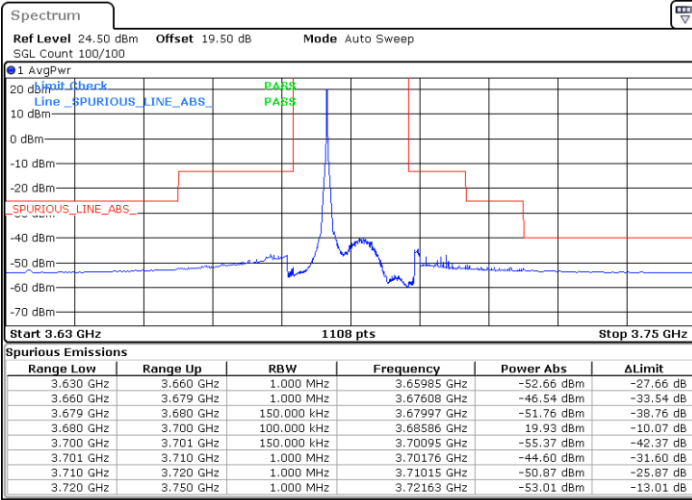

Date: 8.DEC.2022 16:25:50

Lowest Channel / FullIRB

N/A

Date: 8.DEC.2022 16:13:00

LTE Band 48 / 15MHz

64QAM

Middle Channel / 1RB0

Middle Channel / 1RBmax

Date: 10.DEC.2022 08:27:10

Date: 10.DEC.2022 08:37:24

Middle Channel / FullIRB

N/A

Date: 10.DEC.2022 08:32:17

LTE Band 48 / 15MHz

64QAM

Highest Channel / 1RB0

Highest Channel / 1RBmax

Date: 8.DEC.2022 16:08:22

Date: 8.DEC.2022 16:34:32

Highest Channel / FullIRB

N/A

Date: 8.DEC.2022 16:21:42

LTE Band 48 / 20MHz

64QAM

Lowest Channel / 1RB0

Lowest Channel / 1RBmax

Date: 8.DEC.2022 16:48:44

Date: 8.DEC.2022 17:01:32

Lowest Channel / FullRB

N/A

Date: 8.DEC.2022 16:35:56

LTE Band 48 / 20MHz