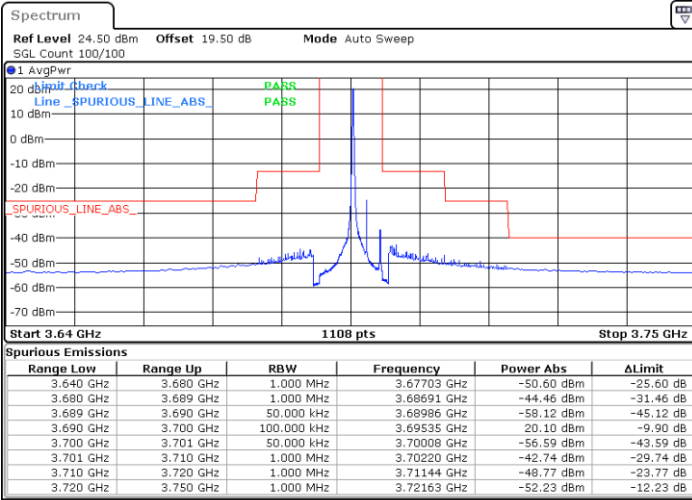

Lowest Channel / 1RBmax

Date: 8.DEC.2022 14:35:54

Date: 8.DEC.2022 15:03:37

Lowest Channel / FullIRB

N/A

Date: 8.DEC.2022 14:49:45

LTE Band 48 / 5MHz

64QAM

Middle Channel / 1RB0

Middle Channel / 1RBmax

Date: 8.DEC.2022 14:37:27

Date: 8.DEC.2022 15:05:09

Middle Channel / FullIRB

N/A

Date: 8.DEC.2022 14:51:18

LTE Band 48 / 5MHz

64QAM

Highest Channel / 1RB0

Highest Channel / 1RBmax

Date: 8.DEC.2022 14:45:08

Date: 8.DEC.2022 15:12:52

Highest Channel / FullIRB

N/A

Date: 8.DEC.2022 14:58:59

LTE Band 48 / 10MHz

64QAM

Lowest Channel / 1RB0

Lowest Channel / 1RBmax

Date: 8.DEC.2022 15:14:25

Date: 8.DEC.2022 15:42:10

Lowest Channel / FullIRB

N/A