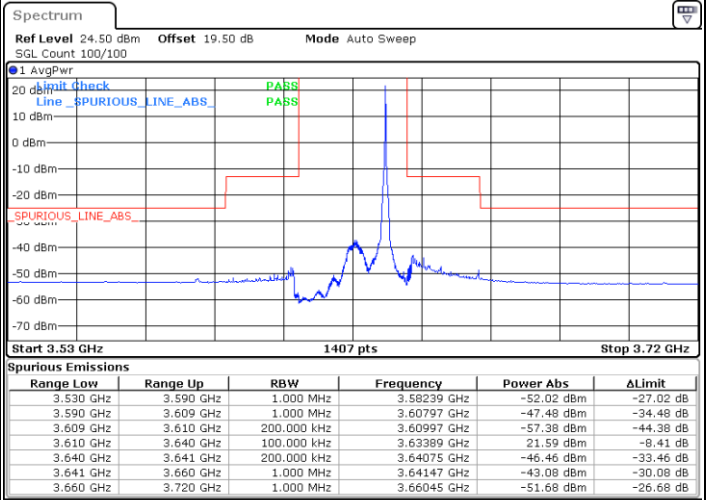

N/A

Date: 8.DEC.2022 16:20:20

LTE Band 48 / 20MHz

16QAM

Lowest Channel / 1RB0

Lowest Channel / 1RBmax

Date: 8.DEC.2022 16:50:07

Date: 8.DEC.2022 17:02:55

Lowest Channel / FullIRB

N/A

Date: 8.DEC.2022 16:37:19

LTE Band 48 / 20MHz

16QAM

Middle Channel / 1RB0

Middle Channel / 1RBmax

Date: 10.DEC.2022 08:49:19

Date: 10.DEC.2022 08:54:25

Middle Channel / FullIRB

N/A

Date: 10.DEC.2022 08:44:12

LTE Band 48 / 20MHz

16QAM

Highest Channel / 1RB0

Highest Channel / 1RBmax

Date: 8.DEC.2022 16:50:46

Date: 8.DEC.2022 17:11:34

Highest Channel / FullIRB

N/A

Date: 8.DEC.2022 16:45:58

LTE Band 48 / 5MHz

64QAM

Lowest Channel / 1RB0