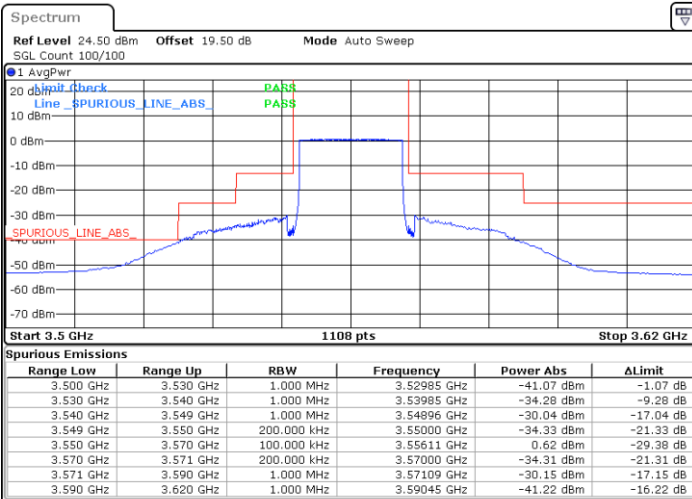

Date: 10.DEC.2022 08:33:59

LTE Band 48 / 15MHz

16QAM

Highest Channel / 1RB0

Highest Channel / 1RBmax

Date: 8.DEC.2022 16:06:49

Date: 8.DEC.2022 16:33:10

Highest Channel / FullIRB

N/A

Date: 8.DEC.2022 16:20:20

LTE Band 48 / 20MHz

16QAM

Lowest Channel / 1RB0

Lowest Channel / 1RBmax

Date: 8.DEC.2022 16:50:07

Date: 8.DEC.2022 17:02:55

Lowest Channel / FullIRB

N/A

Date: 8.DEC.2022 16:37:19

LTE Band 48 / 20MHz

16QAM

Middle Channel / 1RB0

Middle Channel / 1RBmax

Date: 10.DEC.2022 08:49:19

Date: 10.DEC.2022 08:54:25

Middle Channel / FullIRB

N/A

Date: 10.DEC.2022 08:44:12

LTE Band 48 / 20MHz

16QAM

Highest Channel / 1RB0

Highest Channel / 1RBmax