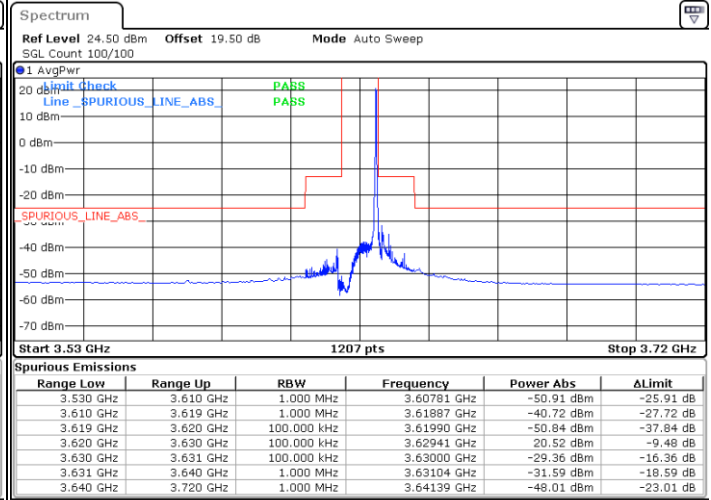

LTE Band 48 / 10MHz

64QAM

Lowest Channel / 1RB0

Lowest Channel / 1RBmax

Date: 8.DEC.2022 15:14:25

Date: 8.DEC.2022 15:42:10

Lowest Channel / FullIRB

N/A

Date: 8.DEC.2022 15:28:17

LTE Band 48 / 10MHz

64QAM

MiddleChannel / 1RB0

Middle Channel / 1RBmax

Date: 8.DEC.2022 15:22:08

Date: 8.DEC.2022 15:49:53

Middle Channel / FullIRB

N/A

Date: 8.DEC.2022 15:36:00

LTE Band 48 / 10MHz

64QAM

Highest Channel / 1RB0

Highest Channel / 1RBmax

Date: 8.DEC.2022 15:23:40

Date: 8.DEC.2022 15:51:25

Highest Channel / FullIRB

N/A

Date: 8.DEC.2022 15:37:32

LTE Band 48 / 15MHz

64QAM

Lowest Channel / 1RB0

Lowest Channel / 1RBmax

Date: 8.DEC.2022 15:59:08