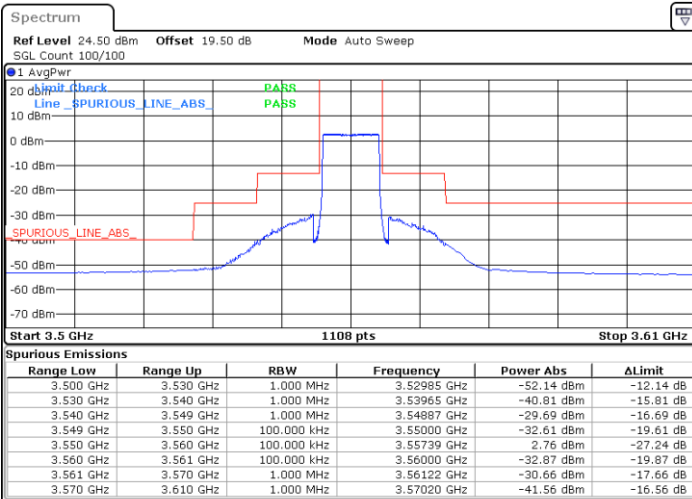

64QAM

Highest Channel / 1RB0

Highest Channel / 1RBmax

Date: 8.DEC.2022 14:45:08

Date: 8.DEC.2022 15:12:52

Highest Channel / FullIRB

N/A

Date: 8.DEC.2022 14:58:59

LTE Band 48 / 10MHz

64QAM

Lowest Channel / 1RB0

Lowest Channel / 1RBmax

Date: 8.DEC.2022 15:14:25

Date: 8.DEC.2022 15:42:10

Lowest Channel / FullIRB

N/A

Date: 8.DEC.2022 15:28:17

LTE Band 48 / 10MHz

64QAM

MiddleChannel / 1RB0

Middle Channel / 1RBmax

Date: 8.DEC.2022 15:22:08

Date: 8.DEC.2022 15:49:53

Middle Channel / FullIRB

N/A

Date: 8.DEC.2022 15:36:00

LTE Band 48 / 10MHz

64QAM

Highest Channel / 1RB0

Highest Channel / 1RBmax

Date: 8.DEC.2022 15:23:40

Date: 8.DEC.2022 15:51:25