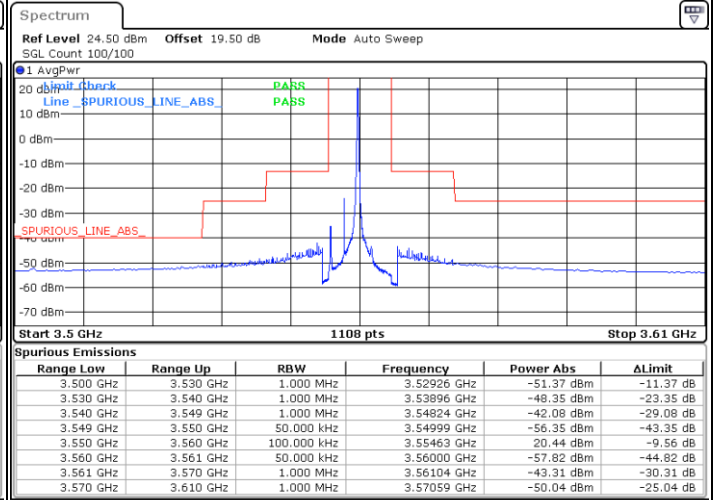

Date: 10.DEC.2022 08:54:25

Middle Channel / FullIRB

N/A

Date: 10.DEC.2022 08:44:12

LTE Band 48 / 20MHz

16QAM

Highest Channel / 1RB0

Highest Channel / 1RBmax

Date: 8.DEC.2022 16:50:46

Date: 8.DEC.2022 17:11:34

Highest Channel / FullIRB

N/A

Date: 8.DEC.2022 16:45:58

LTE Band 48 / 5MHz

64QAM

Lowest Channel / 1RB0

Lowest Channel / 1RBmax

Date: 8.DEC.2022 14:35:54

Date: 8.DEC.2022 15:03:37

Lowest Channel / FullIRB

N/A

Date: 8.DEC.2022 14:49:45

LTE Band 48 / 5MHz

64QAM