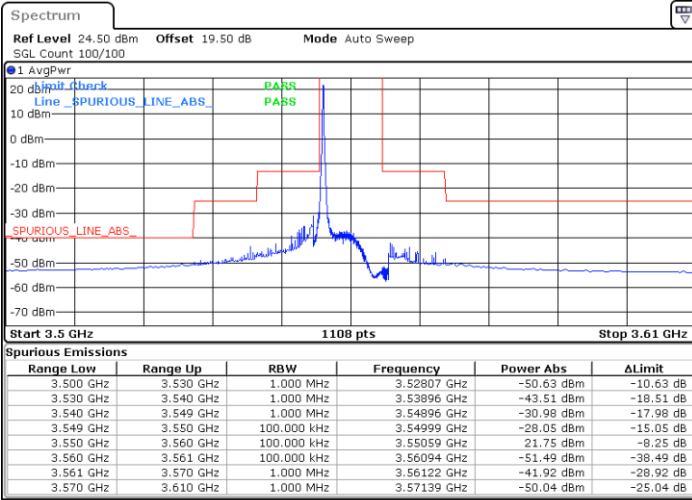

Middle Channel / FullRB

N/A

Date: 8.DEC.2022 14:52:50

LTE Band 48 / 5MHz

16QAM

Highest Channel / 1RB0

Highest Channel / 1RBmax

Date: 8.DEC.2022 14:43:35

Date: 8.DEC.2022 15:11:20

Highest Channel / FullIRB

N/A

Date: 8.DEC.2022 14:57:26

LTE Band 48 / 10MHz

16QAM

Lowest Channel / 1RB0

Lowest Channel / 1RBmax

Date: 8.DEC.2022 15:15:58

Date: 8.DEC.2022 15:43:43

Lowest Channel / FullIRB

N/A

Date: 8.DEC.2022 15:29:50

LTE Band 48 / 10MHz

16QAM

MiddleChannel / 1RB0

Highest Channel / 1RB0

Highest Channel / 1RBmax

Date: 8.DEC.2022 15:25:12

Date: 8.DEC.2022 15:52:57

Highest Channel / FullIRB

N/A

Date: 8.DEC.2022 15:39:04

LTE Band 48 / 15MHz