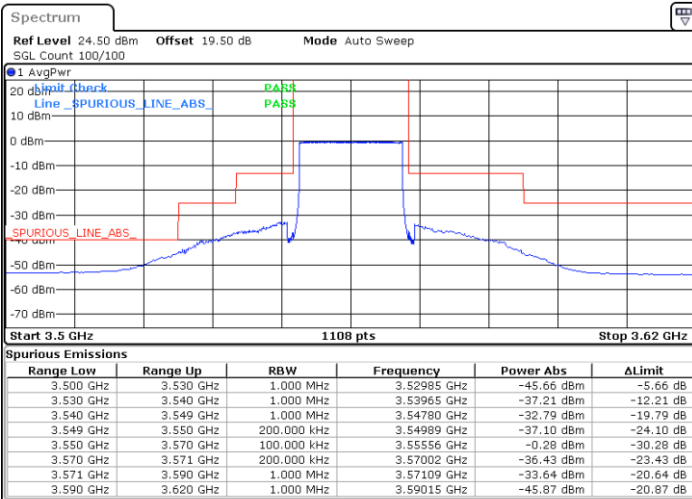

Highest Channel / 1RBmax

Date: 8.DEC.2022 16:08:22

Date: 8.DEC.2022 16:34:32

Highest Channel / FullIRB

N/A

Date: 8.DEC.2022 16:21:42

LTE Band 48 / 20MHz

64QAM

Lowest Channel / 1RB0

Lowest Channel / 1RBmax

Date: 8.DEC.2022 16:48:44

Date: 8.DEC.2022 17:01:32

Lowest Channel / FullRB

N/A

Date: 8.DEC.2022 16:35:56

LTE Band 48 / 20MHz

64QAM

Middle Channel / 1RB0

Middle Channel / 1RBmax

Date: 10.DEC.2022 08:51:01

Date: 10.DEC.2022 08:56:07

Middle Channel / FullRB

N/A

Date: 10.DEC.2022 08:45:54

LTE Band 48 / 20MHz

64QAM

Highest Channel / 1RB0

Highest Channel / 1RBmax

Date: 8.DEC.2022 16:57:24

Date: 8.DEC.2022 17:10:12

Highest Channel / FullIRB

N/A