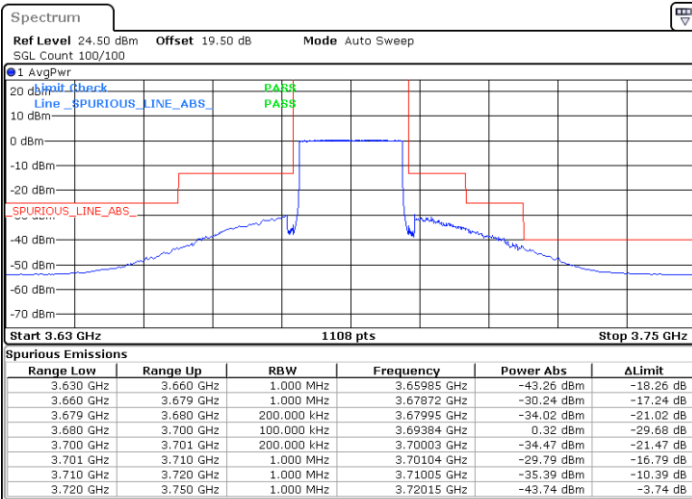

Lowest Channel / FullIRB

N/A

Date: 8.DEC.2022 16:37:19

LTE Band 48 / 20MHz

16QAM

Middle Channel / 1RB0

Middle Channel / 1RBmax

Date: 10.DEC.2022 08:49:19

Date: 10.DEC.2022 08:54:25

Middle Channel / FullIRB

N/A

Date: 10.DEC.2022 08:44:12

LTE Band 48 / 20MHz

16QAM

Highest Channel / 1RB0

Highest Channel / 1RBmax

Date: 8.DEC.2022 16:50:46

Date: 8.DEC.2022 17:11:34

Highest Channel / FullIRB

N/A

Date: 8.DEC.2022 16:45:58

LTE Band 48 / 5MHz

64QAM

Lowest Channel / 1RB0

Lowest Channel / 1RBmax

Date: 8.DEC.2022 14:35:54

Date: 8.DEC.2022 15:03:37

Lowest Channel / FullIRB

N/A

Date: 8.DEC.2022 14:49:45

LTE Band 48 / 5MHz

64QAM