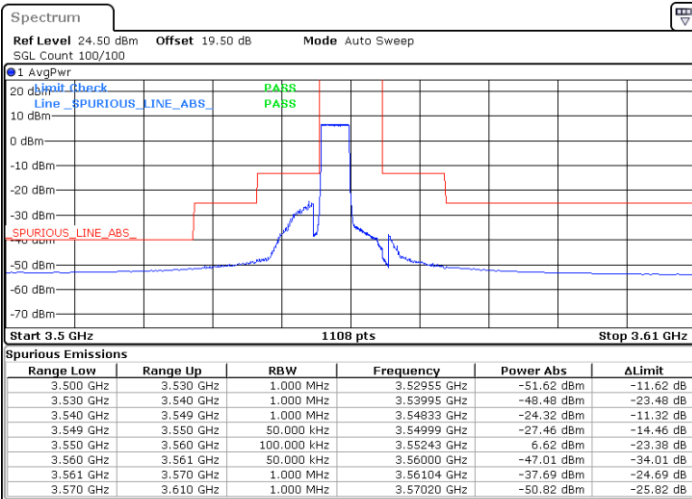

LTE Band 48 / 20MHz

QPSK

Highest Channel / 1RB0

Highest Channel / 1RBmax

Date: 8.DEC.2022 17:00:09

Date: 8.DEC.2022 17:12:57

Highest Channel / FullIRB

N/A

Date: 31.DEC.2022 10:10:25

LTE Band 48 / 5MHz

16QAM

Lowest Channel / 1RB0

Lowest Channel / 1RBmax

Date: 8.DEC.2022 14:34:20

Date: 8.DEC.2022 15:02:04

Lowest Channel / FullIRB

N/A

Date: 8.DEC.2022 14:48:13

LTE Band 48 / 5MHz

16QAM

Middle Channel / 1RB0

Middle Channel / 1RBmax

Date: 8.DEC.2022 14:38:59

Date: 8.DEC.2022 15:06:42