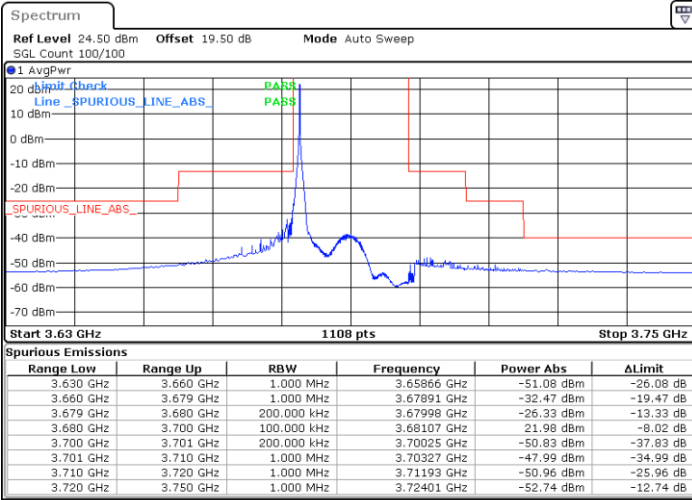

LTE Band 48 / 20MHz

QPSK

Highest Channel / 1RB0

Highest Channel / 1RBmax

Date: 8.DEC.2022 17:00:09

Date: 8.DEC.2022 17:12:57

Highest Channel / FullIRB

N/A

Date: 31.DEC.2022 10:10:25

LTE Band 48 / 5MHz

16QAM

Lowest Channel / 1RB0

Lowest Channel / 1RBmax

Date: 8.DEC.2022 14:34:20

Date: 8.DEC.2022 15:02:04

Lowest Channel / FullIRB