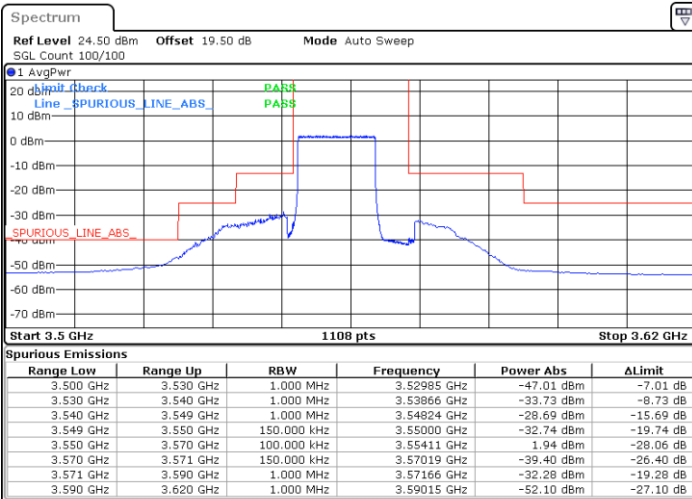

Highest Channel / 1RB0

Highest Channel / 1RBmax

Date: 8.DEC.2022 15:25:12

Date: 8.DEC.2022 15:52:57

Highest Channel / FullIRB

N/A

Date: 8.DEC.2022 15:39:04

LTE Band 48 / 15MHz

16QAM

Lowest Channel / 1RB0

Lowest Channel / 1RBmax

Date: 8.DEC.2022 15:57:36

Date: 8.DEC.2022 16:24:27

Lowest Channel / FullIRB

N/A

Date: 8.DEC.2022 16:11:27

LTE Band 48 / 15MHz

16QAM

Middle Channel / 1RB0

Middle Channel / 1RBmax

Date: 10.DEC.2022 08:28:53

Date: 10.DEC.2022 08:39:05

Middle Channel / FullRB

N/A

Date: 10.DEC.2022 08:33:59

LTE Band 48 / 15MHz

16QAM

Highest Channel / 1RB0

Highest Channel / 1RBmax

Date: 8.DEC.2022 16:06:49

Date: 8.DEC.2022 16:33:10

Highest Channel / FullIRB