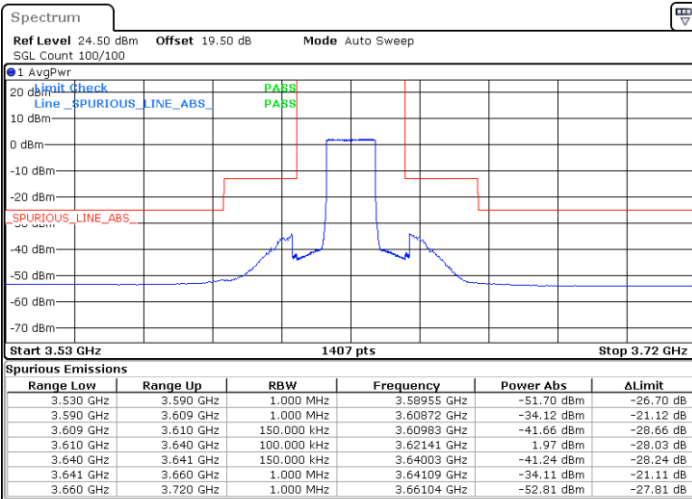

LTE Band 48 / 15MHz

16QAM

Middle Channel / 1RB0

Middle Channel / 1RBmax

Date: 10.DEC.2022 08:28:53

Date: 10.DEC.2022 08:39:05

Middle Channel / FullRB

N/A

Date: 10.DEC.2022 08:33:59

LTE Band 48 / 15MHz

16QAM

Highest Channel / 1RB0

Highest Channel / 1RBmax

Date: 8.DEC.2022 16:06:49

Date: 8.DEC.2022 16:33:10

Highest Channel / FullIRB