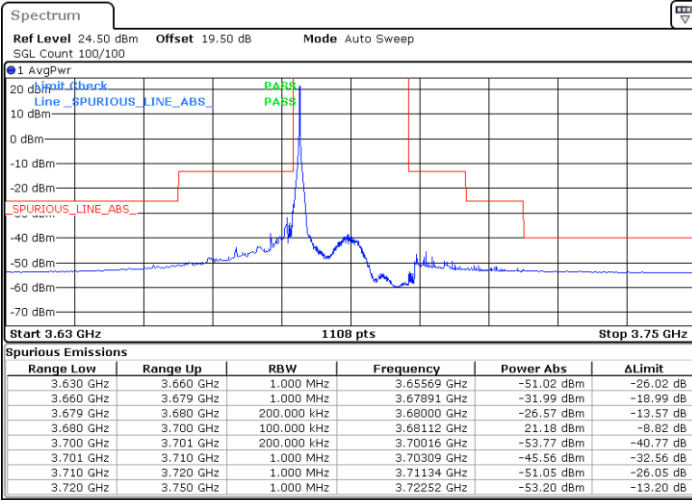

Lowest Channel / FullIRB

N/A

Date: 8.DEC.2022 16:37:19

LTE Band 48 / 20MHz

16QAM

Middle Channel / 1RB0

Middle Channel / 1RBmax

Date: 10.DEC.2022 08:49:19

Date: 10.DEC.2022 08:54:25

Middle Channel / FullIRB

N/A

Date: 10.DEC.2022 08:44:12

LTE Band 48 / 20MHz

16QAM

Highest Channel / 1RB0

Highest Channel / 1RBmax

Date: 8.DEC.2022 16:50:46

Date: 8.DEC.2022 17:11:34

Highest Channel / FullIRB

N/A

Date: 8.DEC.2022 16:45:58

LTE Band 48 / 5MHz

64QAM

Lowest Channel / 1RB0

Lowest Channel / 1RBmax

Date: 8.DEC.2022 14:35:54

Date: 8.DEC.2022 15:03:37

Lowest Channel / FullIRB

N/A

Date: 8.DEC.2022 14:49:45

LTE Band 48 / 5MHz

64QAM