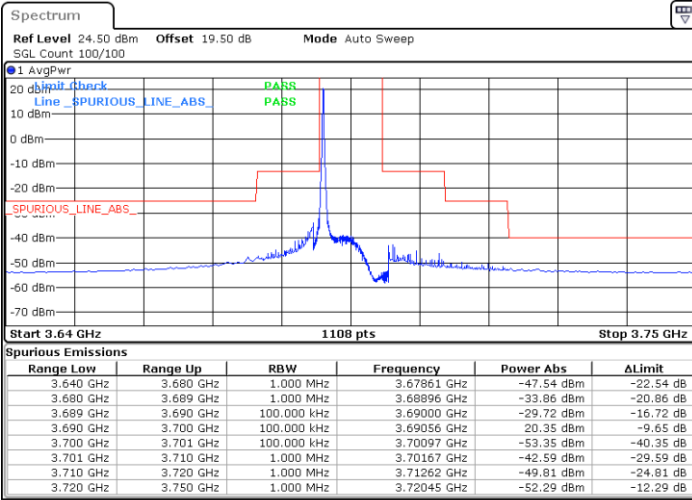

LTE Band 48 / 10MHz

64QAM

Lowest Channel / 1RB0

Lowest Channel / 1RBmax

Date: 8.DEC.2022 15:14:25

Date: 8.DEC.2022 15:42:10

Lowest Channel / FullIRB

N/A

Date: 8.DEC.2022 15:28:17

LTE Band 48 / 10MHz

64QAM

MiddleChannel / 1RB0

Middle Channel / 1RBmax

Date: 8.DEC.2022 15:22:08

Date: 8.DEC.2022 15:49:53

Middle Channel / FullIRB

N/A

Date: 8.DEC.2022 15:36:00

LTE Band 48 / 10MHz

64QAM

Highest Channel / 1RB0

Highest Channel / 1RBmax

Date: 8.DEC.2022 15:23:40

Date: 8.DEC.2022 15:51:25

Highest Channel / FullIRB

N/A

Date: 8.DEC.2022 15:37:32

LTE Band 48 / 15MHz

64QAM

Lowest Channel / 1RB0

Lowest Channel / 1RBmax

Date: 8.DEC.2022 15:59:08