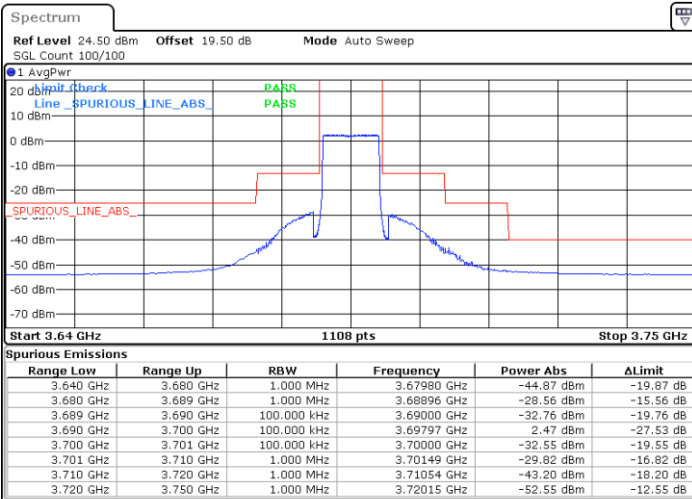

LTE Band 48 / 10MHz

64QAM

Lowest Channel / 1RB0

Lowest Channel / 1RBmax

Date: 8.DEC.2022 15:14:25

Date: 8.DEC.2022 15:42:10

Lowest Channel / FullIRB

N/A

Date: 8.DEC.2022 15:28:17

LTE Band 48 / 10MHz

64QAM

MiddleChannel / 1RB0

Middle Channel / 1RBmax

Date: 8.DEC.2022 15:22:08

Date: 8.DEC.2022 15:49:53

Middle Channel / FullIRB

N/A

Date: 8.DEC.2022 15:36:00

LTE Band 48 / 10MHz

64QAM

Highest Channel / 1RB0

Highest Channel / 1RBmax

Date: 8.DEC.2022 15:23:40

Date: 8.DEC.2022 15:51:25

Highest Channel / FullIRB

N/A

Date: 8.DEC.2022 15:37:32

LTE Band 48 / 15MHz

64QAM

Lowest Channel / 1RB0

Lowest Channel / 1RBmax

Date: 8.DEC.2022 15:59:08