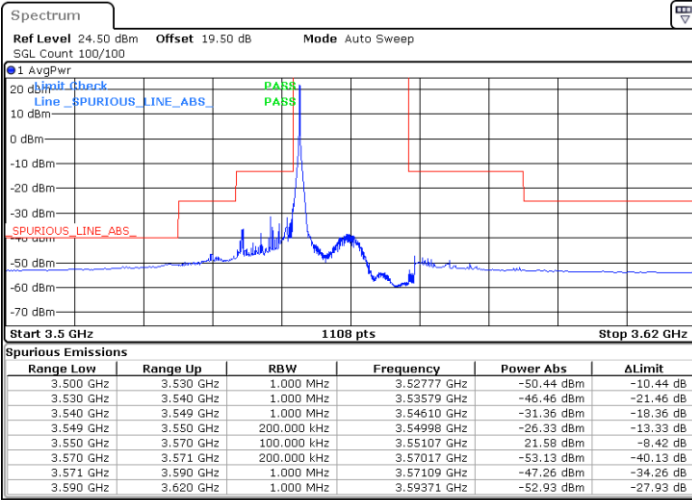

Date: 10.DEC.2022 08:33:59

LTE Band 48 / 15MHz

16QAM

Highest Channel / 1RB0

Highest Channel / 1RBmax

Date: 8.DEC.2022 16:06:49

Date: 8.DEC.2022 16:33:10

Highest Channel / FullIRB

N/A

Date: 8.DEC.2022 16:20:20

LTE Band 48 / 20MHz

16QAM

Lowest Channel / 1RB0

Lowest Channel / 1RBmax

Date: 8.DEC.2022 16:50:07

Date: 8.DEC.2022 17:02:55

Lowest Channel / FullIRB

N/A

Date: 8.DEC.2022 16:37:19

LTE Band 48 / 20MHz

16QAM

Middle Channel / 1RB0

Middle Channel / 1RBmax

Date: 10.DEC.2022 08:49:19

Date: 10.DEC.2022 08:54:25

Middle Channel / FullIRB

N/A

Date: 10.DEC.2022 08:44:12

LTE Band 48 / 20MHz

16QAM

Highest Channel / 1RB0

Highest Channel / 1RBmax