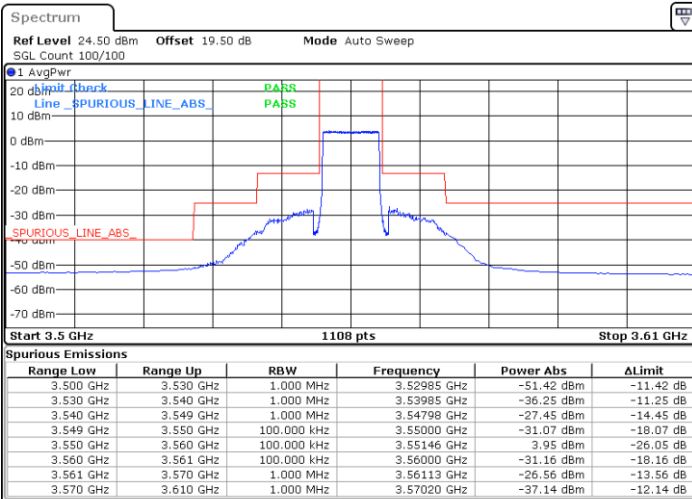

Middle Channel / FullRB

N/A

Date: 8.DEC.2022 14:52:50

LTE Band 48 / 5MHz

16QAM

Highest Channel / 1RB0

Highest Channel / 1RBmax

Date: 8.DEC.2022 14:43:35

Date: 8.DEC.2022 15:11:20

Highest Channel / FullIRB

N/A

Date: 8.DEC.2022 14:57:26

LTE Band 48 / 10MHz

16QAM

Lowest Channel / 1RB0

Lowest Channel / 1RBmax

Date: 8.DEC.2022 15:15:58

Date: 8.DEC.2022 15:43:43

Lowest Channel / FullIRB

N/A

Date: 8.DEC.2022 15:29:50

LTE Band 48 / 10MHz

16QAM

MiddleChannel / 1RB0