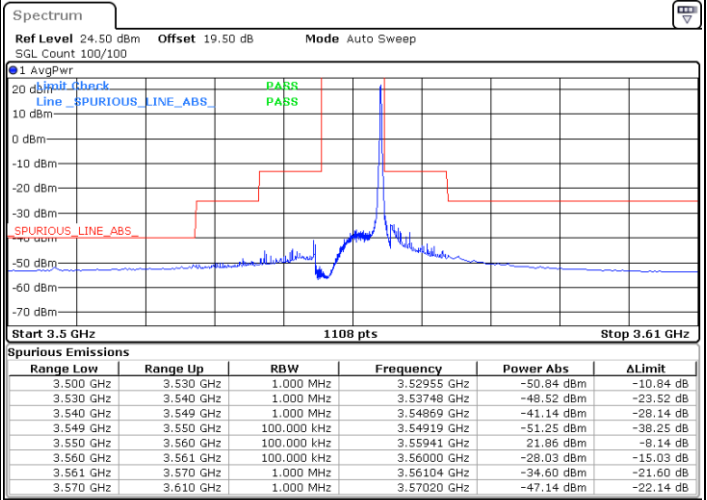

Middle Channel / FullRB

N/A

Date: 8.DEC.2022 14:52:50

LTE Band 48 / 5MHz

16QAM

Highest Channel / 1RB0

Highest Channel / 1RBmax

Date: 8.DEC.2022 14:43:35

Date: 8.DEC.2022 15:11:20

Highest Channel / FullIRB

N/A

Date: 8.DEC.2022 14:57:26

LTE Band 48 / 10MHz

16QAM

Lowest Channel / 1RB0

Lowest Channel / 1RBmax

Date: 8.DEC.2022 15:15:58

Date: 8.DEC.2022 15:43:43

Lowest Channel / FullIRB

N/A

Date: 8.DEC.2022 15:29:50

LTE Band 48 / 10MHz

16QAM

MiddleChannel / 1RB0