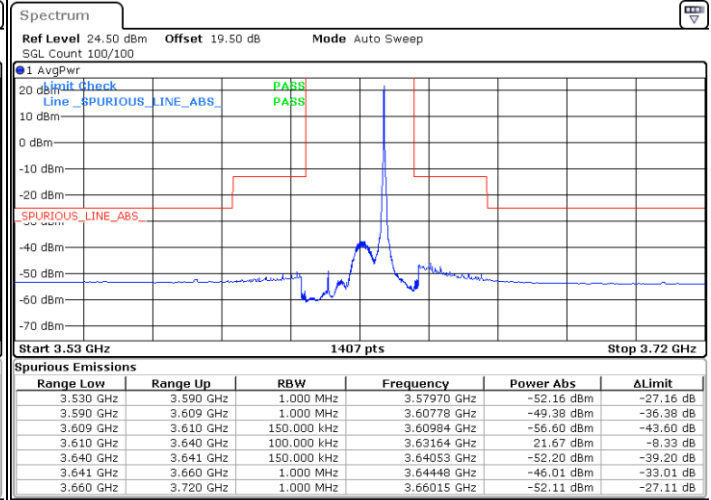

LTE Band 48 / 15MHz

16QAM

Middle Channel / 1RB0

Middle Channel / 1RBmax

Date: 10.DEC.2022 08:28:53

Date: 10.DEC.2022 08:39:05

Middle Channel / FullRB

N/A

Date: 10.DEC.2022 08:33:59

LTE Band 48 / 15MHz

16QAM

Highest Channel / 1RB0

Highest Channel / 1RBmax

Date: 8.DEC.2022 16:06:49

Date: 8.DEC.2022 16:33:10

Highest Channel / FullIRB