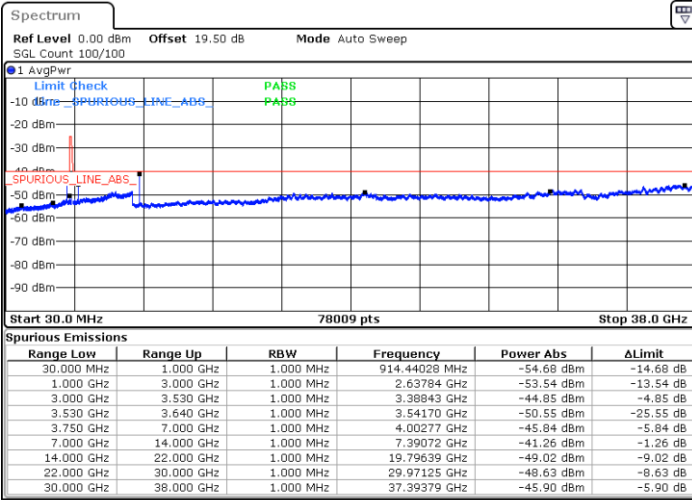

LTE Band 48 / 20MHz

64QAM

Highest Channel / 1RB0

Highest Channel / 1RBmax

Date: 8.DEC.2022 16:57:24

Date: 8.DEC.2022 17:10:12

Highest Channel / FullIRB

N/A

Date: 8.DEC.2022 16:44:36

Conducted Spurious Emission

LTE Band 48 / 5MHz

QPSK

Middle Channel / 1RB0

Middle Channel / 1RBmax

Date: 11.DEC.2022 13:50:18

Date: 11.DEC.2022 14:13:47

Middle Channel / FullIRB

N/A

Date: 11.DEC.2022 14:02:03

LTE Band 48 / 5MHz

QPSK

Highest Channel / 1RB0

Highest Channel / 1RBmax

Date: 11.DEC.2022 13:51:36