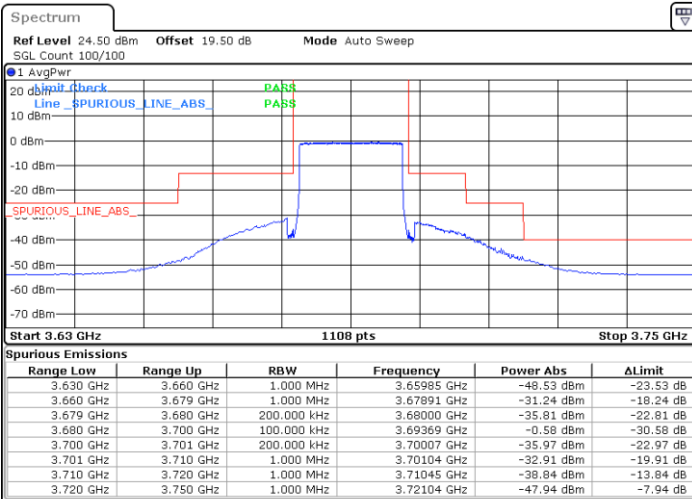

Lowest Channel / 1RB0

Lowest Channel / 1RBmax

Date: 8.DEC.2022 16:48:44

Date: 8.DEC.2022 17:01:32

Lowest Channel / FullRB

N/A

Date: 8.DEC.2022 16:35:56

LTE Band 48 / 20MHz

LTE Band 48 / 20MHz

64QAM

Highest Channel / 1RB0

Highest Channel / 1RBmax

Date: 8.DEC.2022 16:57:24

Date: 8.DEC.2022 17:10:12

Highest Channel / FullIRB

N/A

Date: 8.DEC.2022 16:44:36

Conducted Spurious Emission

LTE Band 48 / 5MHz

QPSK

Middle Channel / 1RB0

Middle Channel / 1RBmax

Date: 11.DEC.2022 13:50:18

Date: 11.DEC.2022 14:13:47