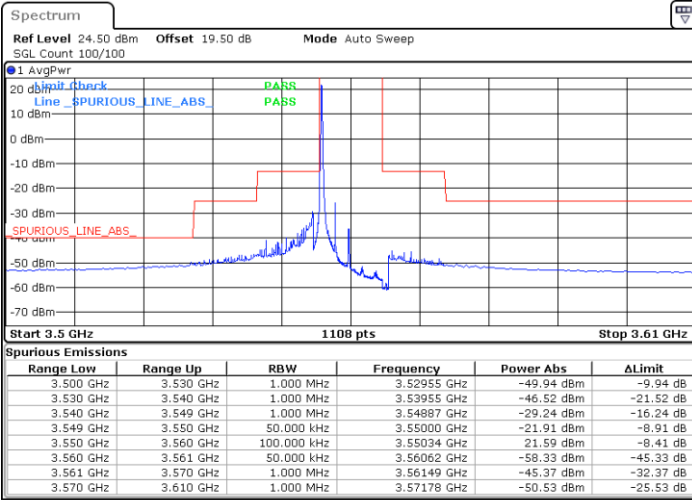

LTE Band 48 / 20MHz

QPSK

Highest Channel / 1RB0

Highest Channel / 1RBmax

Date: 8.DEC.2022 17:00:09

Date: 8.DEC.2022 17:12:57

Highest Channel / FullIRB

N/A

Date: 31.DEC.2022 10:10:25

LTE Band 48 / 5MHz

16QAM

Lowest Channel / 1RB0

Lowest Channel / 1RBmax

Date: 8.DEC.2022 14:34:20

Date: 8.DEC.2022 15:02:04

Lowest Channel / FullIRB

N/A

Date: 8.DEC.2022 14:48:13

LTE Band 48 / 5MHz

16QAM

Middle Channel / 1RB0

Middle Channel / 1RBmax

Date: 8.DEC.2022 14:38:59

Date: 8.DEC.2022 15:06:42

Middle Channel / FullRB

N/A

Date: 8.DEC.2022 14:52:50

LTE Band 48 / 5MHz

16QAM

Highest Channel / 1RB0

Highest Channel / 1RBmax

Date: 8.DEC.2022 14:43:35