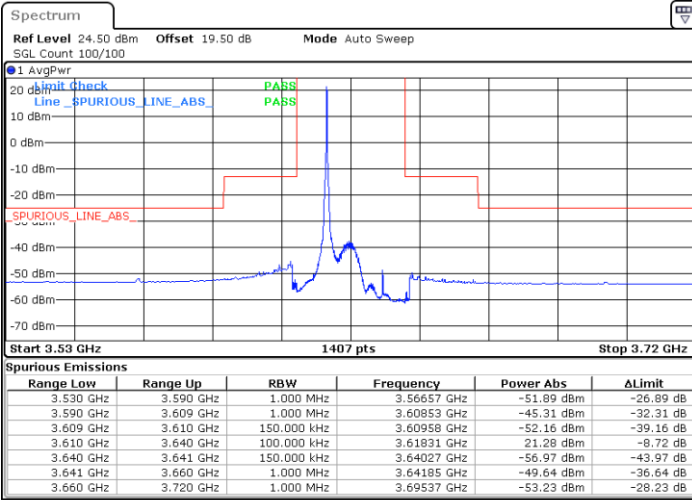

Highest Channel / FullIRB

N/A

Date: 8.DEC.2022 15:37:32

LTE Band 48 / 15MHz

64QAM

Lowest Channel / 1RB0

Lowest Channel / 1RBmax

Date: 8.DEC.2022 15:59:08

Date: 8.DEC.2022 16:25:50

Lowest Channel / FullIRB

N/A

Date: 8.DEC.2022 16:13:00

LTE Band 48 / 15MHz

64QAM

Middle Channel / 1RB0

Middle Channel / 1RBmax

Date: 10.DEC.2022 08:27:10

Date: 10.DEC.2022 08:37:24

Middle Channel / FullIRB

N/A

Date: 10.DEC.2022 08:32:17

LTE Band 48 / 15MHz

64QAM

Highest Channel / 1RB0

Highest Channel / 1RBmax

Date: 8.DEC.2022 16:08:22

Date: 8.DEC.2022 16:34:32

Highest Channel / FullIRB

N/A

Date: 8.DEC.2022 16:21:42

LTE Band 48 / 20MHz

64QAM