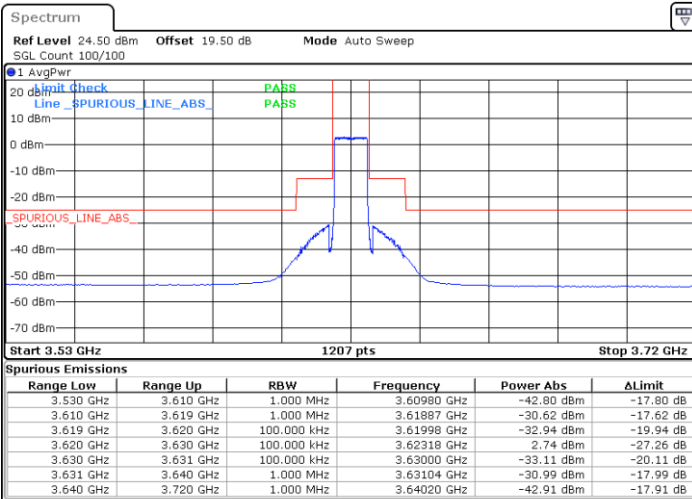

LTE Band 48 / 10MHz

64QAM

Lowest Channel / 1RB0

Lowest Channel / 1RBmax

Date: 8.DEC.2022 15:14:25

Date: 8.DEC.2022 15:42:10

Lowest Channel / FullIRB

N/A

Date: 8.DEC.2022 15:28:17

LTE Band 48 / 10MHz

64QAM

MiddleChannel / 1RB0

Middle Channel / 1RBmax

Date: 8.DEC.2022 15:22:08

Date: 8.DEC.2022 15:49:53

Middle Channel / FullIRB

N/A

Date: 8.DEC.2022 15:36:00

LTE Band 48 / 10MHz

64QAM

Highest Channel / 1RB0

Highest Channel / 1RBmax

Date: 8.DEC.2022 15:23:40

Date: 8.DEC.2022 15:51:25

Highest Channel / FullIRB

N/A

Date: 8.DEC.2022 15:37:32

LTE Band 48 / 15MHz

64QAM

Lowest Channel / 1RB0

Lowest Channel / 1RBmax

Date: 8.DEC.2022 15:59:08