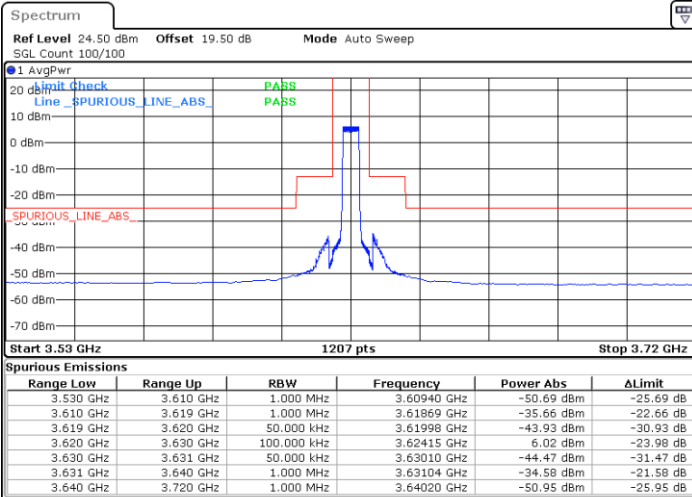

Lowest Channel / 1RBmax

Date: 8.DEC.2022 14:35:54

Date: 8.DEC.2022 15:03:37

Lowest Channel / FullIRB

N/A

Date: 8.DEC.2022 14:49:45

LTE Band 48 / 5MHz

64QAM

Middle Channel / 1RB0

Middle Channel / 1RBmax

Date: 8.DEC.2022 14:37:27

Date: 8.DEC.2022 15:05:09

Middle Channel / FullIRB

N/A

Date: 8.DEC.2022 14:51:18

LTE Band 48 / 5MHz

64QAM

Highest Channel / 1RB0

Highest Channel / 1RBmax

Date: 8.DEC.2022 14:45:08

Date: 8.DEC.2022 15:12:52

Highest Channel / FullIRB

N/A

Date: 8.DEC.2022 14:58:59

LTE Band 48 / 10MHz

64QAM

Lowest Channel / 1RB0

Lowest Channel / 1RBmax

Date: 8.DEC.2022 15:14:25

Date: 8.DEC.2022 15:42:10

Lowest Channel / FullIRB

N/A