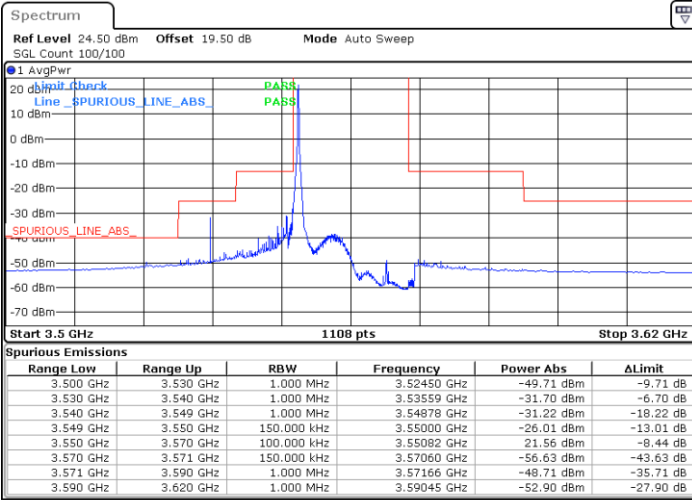

Middle Channel / 1RBmax

Date: 8.DEC.2022 15:20:36

Date: 8.DEC.2022 15:48:20

Middle Channel / FullRB

N/A

Date: 8.DEC.2022 15:34:28

LTE Band 48 / 10MHz

16QAM

Highest Channel / 1RB0

Highest Channel / 1RBmax

Date: 8.DEC.2022 15:25:12

Date: 8.DEC.2022 15:52:57

Highest Channel / FullIRB

N/A

Date: 8.DEC.2022 15:39:04

LTE Band 48 / 15MHz

16QAM

Lowest Channel / 1RB0

Lowest Channel / 1RBmax

Date: 8.DEC.2022 15:57:36

Date: 8.DEC.2022 16:24:27

Lowest Channel / FullIRB

N/A

Date: 8.DEC.2022 16:11:27