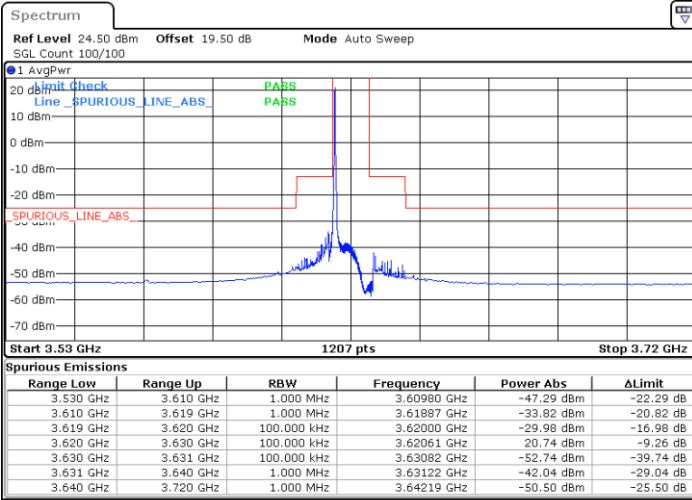

LTE Band 48 / 10MHz

64QAM

Lowest Channel / 1RB0

Lowest Channel / 1RBmax

Date: 8.DEC.2022 15:14:25

Date: 8.DEC.2022 15:42:10

Lowest Channel / FullIRB

N/A

Date: 8.DEC.2022 15:28:17

LTE Band 48 / 10MHz

64QAM

MiddleChannel / 1RB0

Middle Channel / 1RBmax

Date: 8.DEC.2022 15:22:08

Date: 8.DEC.2022 15:49:53

Middle Channel / FullIRB

N/A

Date: 8.DEC.2022 15:36:00

LTE Band 48 / 10MHz

64QAM

Highest Channel / 1RB0

Highest Channel / 1RBmax

Date: 8.DEC.2022 15:23:40

Date: 8.DEC.2022 15:51:25

Highest Channel / FullIRB

N/A

Date: 8.DEC.2022 15:37:32

LTE Band 48 / 15MHz

64QAM

Lowest Channel / 1RB0

Lowest Channel / 1RBmax

Date: 8.DEC.2022 15:59:08