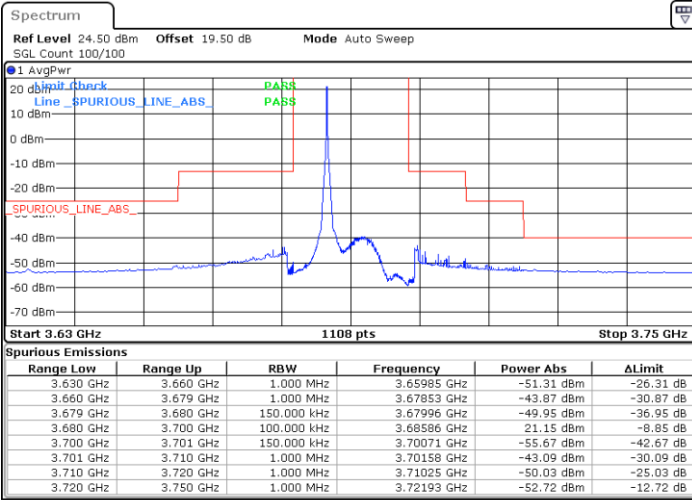

LTE Band 48 / 15MHz

16QAM

Middle Channel / 1RB0

Middle Channel / 1RBmax

Date: 10.DEC.2022 08:28:53

Date: 10.DEC.2022 08:39:05

Middle Channel / FullRB

N/A

Date: 10.DEC.2022 08:33:59

LTE Band 48 / 15MHz

16QAM

Highest Channel / 1RB0

Highest Channel / 1RBmax

Date: 8.DEC.2022 16:06:49

Date: 8.DEC.2022 16:33:10

Highest Channel / FullIRB

N/A

Date: 8.DEC.2022 16:20:20

LTE Band 48 / 20MHz

16QAM

Lowest Channel / 1RB0

Lowest Channel / 1RBmax

Date: 8.DEC.2022 16:50:07

Date: 8.DEC.2022 17:02:55