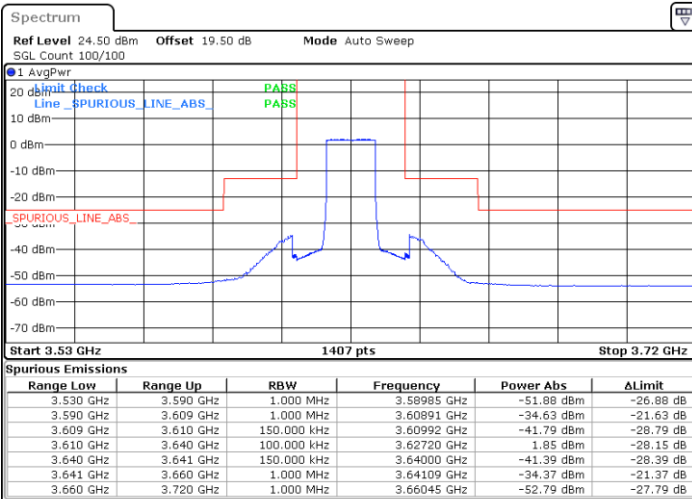

Highest Channel / FullIRB

N/A

Date: 8.DEC.2022 15:37:32

LTE Band 48 / 15MHz

64QAM

Lowest Channel / 1RB0

Lowest Channel / 1RBmax

Date: 8.DEC.2022 15:59:08

Date: 8.DEC.2022 16:25:50

Lowest Channel / FullIRB

N/A

Date: 8.DEC.2022 16:13:00

LTE Band 48 / 15MHz

64QAM

Middle Channel / 1RB0

Middle Channel / 1RBmax

Date: 10.DEC.2022 08:27:10

Date: 10.DEC.2022 08:37:24

Middle Channel / FullIRB

N/A

Date: 10.DEC.2022 08:32:17

LTE Band 48 / 15MHz

64QAM

Highest Channel / 1RB0

Highest Channel / 1RBmax

Date: 8.DEC.2022 16:08:22

Date: 8.DEC.2022 16:34:32

Highest Channel / FullIRB

N/A

Date: 8.DEC.2022 16:21:42

LTE Band 48 / 20MHz

64QAM