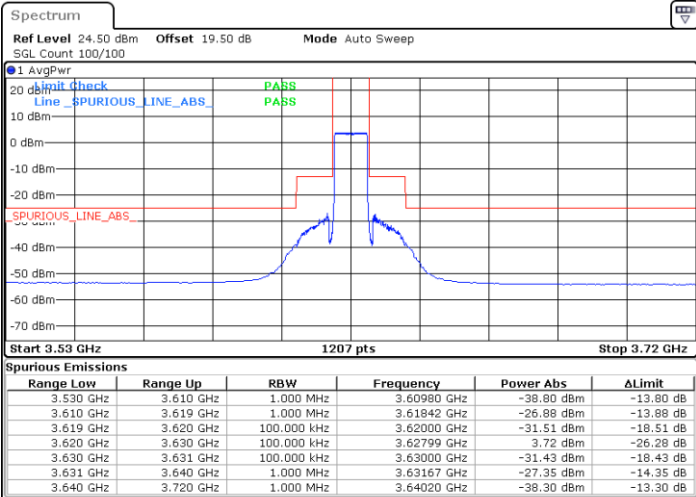

Middle Channel / 1RBmax

Date: 8.DEC.2022 15:20:36

Date: 8.DEC.2022 15:48:20

Middle Channel / FullRB

N/A

Date: 8.DEC.2022 15:34:28

LTE Band 48 / 10MHz

16QAM

Highest Channel / 1RB0

Highest Channel / 1RBmax

Date: 8.DEC.2022 15:25:12

Date: 8.DEC.2022 15:52:57

Highest Channel / FullIRB

N/A

Date: 8.DEC.2022 15:39:04

LTE Band 48 / 15MHz