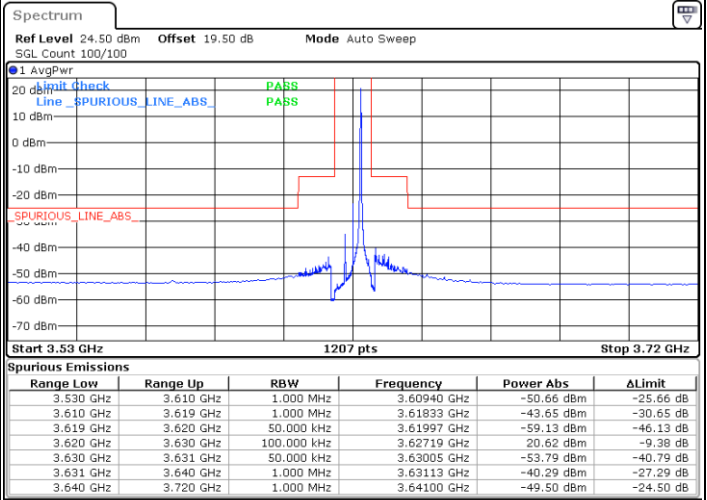

Date: 8.DEC.2022 16:50:46

Date: 8.DEC.2022 17:11:34

Highest Channel / FullIRB

N/A

Date: 8.DEC.2022 16:45:58

LTE Band 48 / 5MHz

64QAM

Lowest Channel / 1RB0

Lowest Channel / 1RBmax

Date: 8.DEC.2022 14:35:54

Date: 8.DEC.2022 15:03:37

Lowest Channel / FullIRB

N/A

Date: 8.DEC.2022 14:49:45

LTE Band 48 / 5MHz

64QAM

Middle Channel / 1RB0

Middle Channel / 1RBmax

Date: 8.DEC.2022 14:37:27

Date: 8.DEC.2022 15:05:09

Middle Channel / FullIRB

N/A

Date: 8.DEC.2022 14:51:18

LTE Band 48 / 5MHz