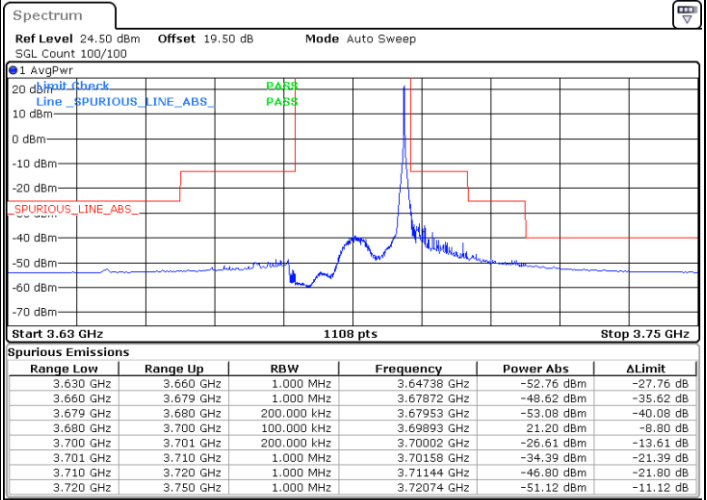

Lowest Channel / FullIRB

N/A

Date: 8.DEC.2022 16:37:19

LTE Band 48 / 20MHz

16QAM

Middle Channel / 1RB0

Middle Channel / 1RBmax

Date: 10.DEC.2022 08:49:19

Date: 10.DEC.2022 08:54:25

Middle Channel / FullIRB

N/A

Date: 10.DEC.2022 08:44:12

LTE Band 48 / 20MHz

16QAM

Highest Channel / 1RB0

Highest Channel / 1RBmax

Date: 8.DEC.2022 16:50:46

Date: 8.DEC.2022 17:11:34

Highest Channel / FullIRB

N/A

Date: 8.DEC.2022 16:45:58

LTE Band 48 / 5MHz

64QAM

Lowest Channel / 1RB0

Lowest Channel / 1RBmax

Date: 8.DEC.2022 14:35:54

Date: 8.DEC.2022 15:03:37

Lowest Channel / FullIRB

N/A

Date: 8.DEC.2022 14:49:45

LTE Band 48 / 5MHz

64QAM