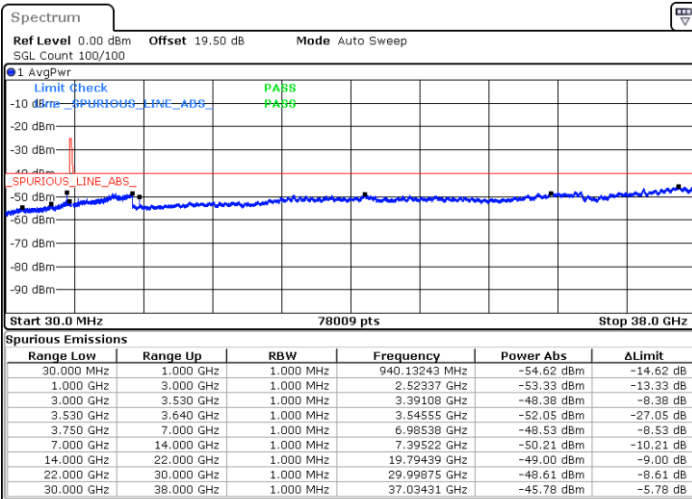

Highest Channel / FullIRB

N/A

Date: 11.DEC.2022 14:03:21