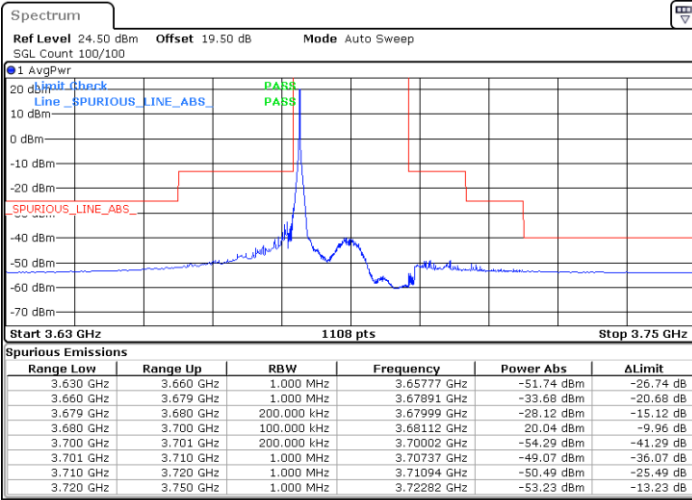

Highest Channel / 1RBmax

Date: 8.DEC.2022 16:08:22

Date: 8.DEC.2022 16:34:32

Highest Channel / FullIRB

N/A

Date: 8.DEC.2022 16:21:42

LTE Band 48 / 20MHz

64QAM

Lowest Channel / 1RB0

Lowest Channel / 1RBmax

Date: 8.DEC.2022 16:48:44

Date: 8.DEC.2022 17:01:32

Lowest Channel / FullRB

N/A

Date: 8.DEC.2022 16:35:56

LTE Band 48 / 20MHz

64QAM

Middle Channel / 1RB0

Middle Channel / 1RBmax

Date: 10.DEC.2022 08:51:01

Date: 10.DEC.2022 08:56:07

Middle Channel / FullRB

N/A

Date: 10.DEC.2022 08:45:54

LTE Band 48 / 20MHz

64QAM

Highest Channel / 1RB0

Highest Channel / 1RBmax

Date: 8.DEC.2022 16:57:24

Date: 8.DEC.2022 17:10:12

Highest Channel / FullIRB

N/A