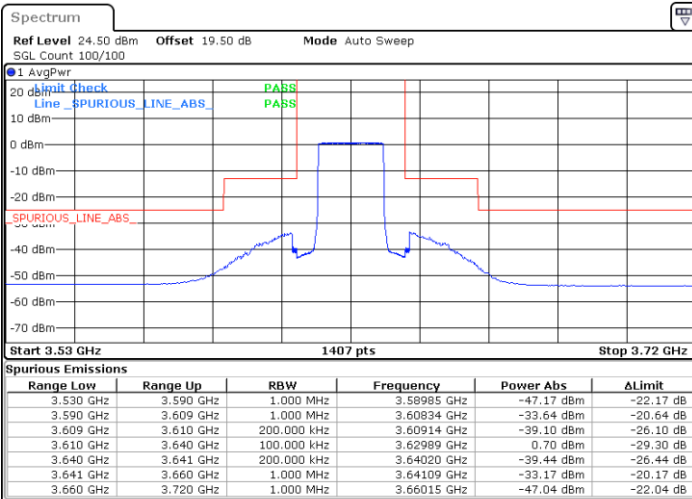

Lowest Channel / 1RB0

Lowest Channel / 1RBmax

Date: 8.DEC.2022 16:48:44

Date: 8.DEC.2022 17:01:32

Lowest Channel / FullRB

N/A

Date: 8.DEC.2022 16:35:56

LTE Band 48 / 20MHz

64QAM

Middle Channel / 1RB0

Middle Channel / 1RBmax

Date: 10.DEC.2022 08:51:01

Date: 10.DEC.2022 08:56:07

Middle Channel / FullRB

N/A

Date: 10.DEC.2022 08:45:54

LTE Band 48 / 20MHz

64QAM

Highest Channel / 1RB0

Highest Channel / 1RBmax

Date: 8.DEC.2022 16:57:24

Date: 8.DEC.2022 17:10:12

Highest Channel / FullIRB

N/A