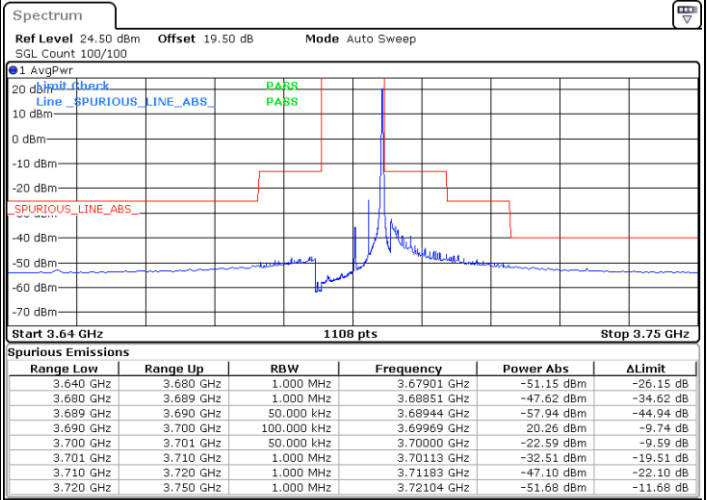

Lowest Channel / 1RBmax

Date: 8.DEC.2022 14:35:54

Date: 8.DEC.2022 15:03:37

Lowest Channel / FullIRB

N/A

Date: 8.DEC.2022 14:49:45

LTE Band 48 / 5MHz

64QAM

Middle Channel / 1RB0

Middle Channel / 1RBmax

Date: 8.DEC.2022 14:37:27

Date: 8.DEC.2022 15:05:09

Middle Channel / FullIRB

N/A

Date: 8.DEC.2022 14:51:18

LTE Band 48 / 5MHz

64QAM

Highest Channel / 1RB0

Highest Channel / 1RBmax

Date: 8.DEC.2022 14:45:08

Date: 8.DEC.2022 15:12:52

Highest Channel / FullIRB

N/A

Date: 8.DEC.2022 14:58:59

LTE Band 48 / 10MHz

64QAM

Lowest Channel / 1RB0

Lowest Channel / 1RBmax

Date: 8.DEC.2022 15:14:25

Date: 8.DEC.2022 15:42:10

Lowest Channel / FullIRB

N/A