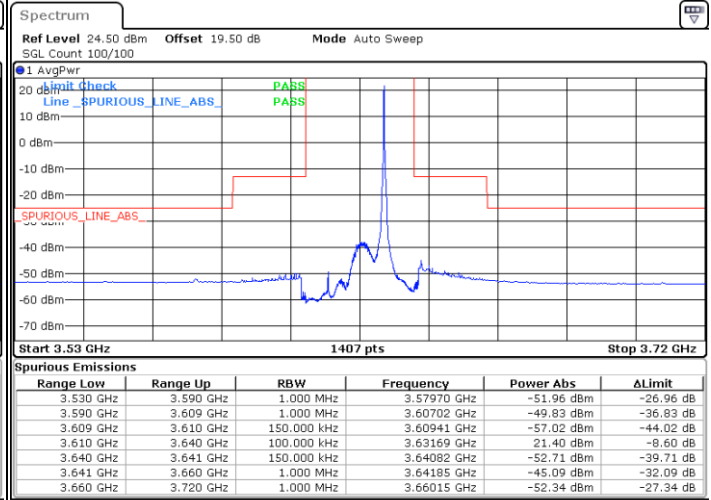

Highest Channel / FullIRB

N/A

Date: 8.DEC.2022 15:37:32

LTE Band 48 / 15MHz

64QAM

Lowest Channel / 1RB0

Lowest Channel / 1RBmax

Date: 8.DEC.2022 15:59:08

Date: 8.DEC.2022 16:25:50

Lowest Channel / FullIRB

N/A

Date: 8.DEC.2022 16:13:00

LTE Band 48 / 15MHz

64QAM

Middle Channel / 1RB0

Middle Channel / 1RBmax

Date: 10.DEC.2022 08:27:10

Date: 10.DEC.2022 08:37:24

Middle Channel / FullIRB

N/A

Date: 10.DEC.2022 08:32:17

LTE Band 48 / 15MHz

64QAM

Highest Channel / 1RB0

Highest Channel / 1RBmax

Date: 8.DEC.2022 16:08:22

Date: 8.DEC.2022 16:34:32

Highest Channel / FullIRB

N/A

Date: 8.DEC.2022 16:21:42

LTE Band 48 / 20MHz

64QAM