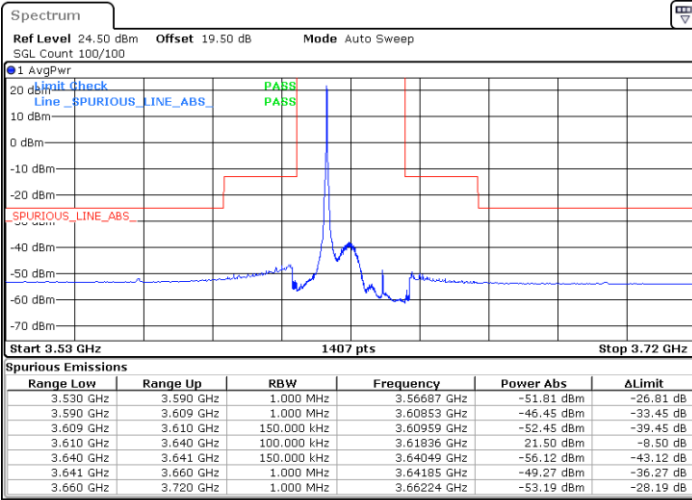

Highest Channel / 1RB0

Highest Channel / 1RBmax

Date: 8.DEC.2022 15:25:12

Date: 8.DEC.2022 15:52:57

Highest Channel / FullIRB

N/A

Date: 8.DEC.2022 15:39:04

LTE Band 48 / 15MHz

16QAM

Lowest Channel / 1RB0

Lowest Channel / 1RBmax

Date: 8.DEC.2022 15:57:36

Date: 8.DEC.2022 16:24:27

Lowest Channel / FullIRB

N/A

Date: 8.DEC.2022 16:11:27

LTE Band 48 / 15MHz

16QAM

Middle Channel / 1RB0

Middle Channel / 1RBmax

Date: 10.DEC.2022 08:28:53

Date: 10.DEC.2022 08:39:05

Middle Channel / FullRB

N/A

Date: 10.DEC.2022 08:33:59

LTE Band 48 / 15MHz

16QAM

Highest Channel / 1RB0

Highest Channel / 1RBmax

Date: 8.DEC.2022 16:06:49

Date: 8.DEC.2022 16:33:10

Highest Channel / FullIRB