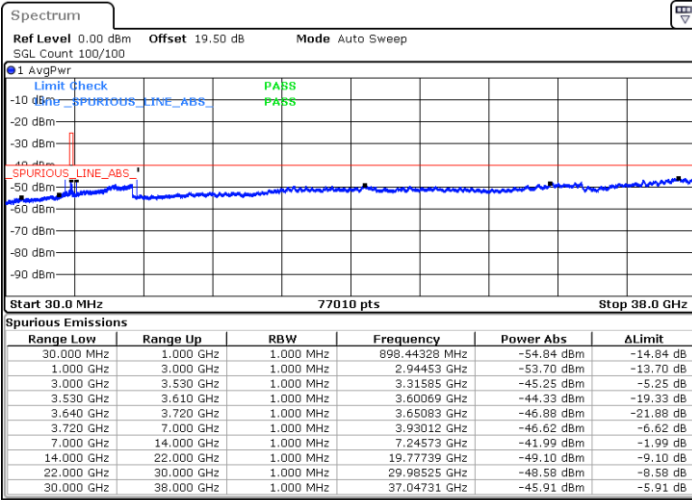

LTE Band 48 / 20MHz

64QAM

Highest Channel / 1RB0

Highest Channel / 1RBmax

Date: 8.DEC.2022 16:57:24

Date: 8.DEC.2022 17:10:12

Highest Channel / FullIRB

N/A

Date: 8.DEC.2022 16:44:36

Conducted Spurious Emission

LTE Band 48 / 5MHz

QPSK

Middle Channel / 1RB0

Middle Channel / 1RBmax

Date: 11.DEC.2022 13:50:18

Date: 11.DEC.2022 14:13:47

Middle Channel / FullIRB

N/A

Date: 11.DEC.2022 14:02:03

LTE Band 48 / 5MHz

QPSK

Highest Channel / 1RB0

Highest Channel / 1RBmax

Date: 11.DEC.2022 13:51:36