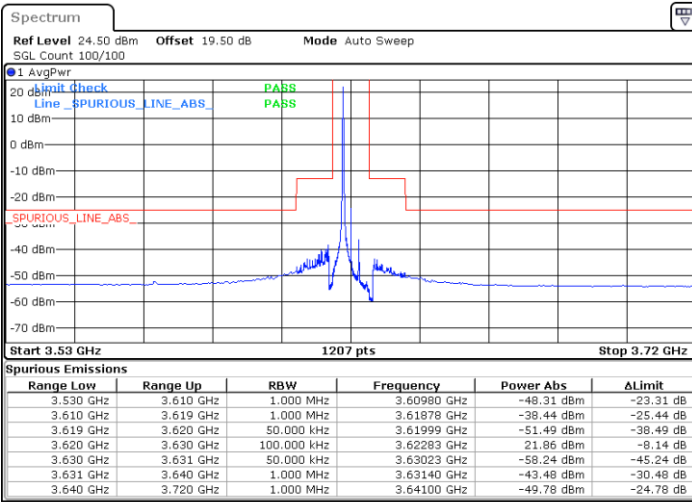

N/A

Date: 8.DEC.2022 14:48:13

LTE Band 48 / 5MHz

16QAM

Middle Channel / 1RB0

Middle Channel / 1RBmax

Date: 8.DEC.2022 14:38:59

Date: 8.DEC.2022 15:06:42

Middle Channel / FullRB

N/A

Date: 8.DEC.2022 14:52:50

LTE Band 48 / 5MHz

16QAM

Highest Channel / 1RB0

Highest Channel / 1RBmax

Date: 8.DEC.2022 14:43:35