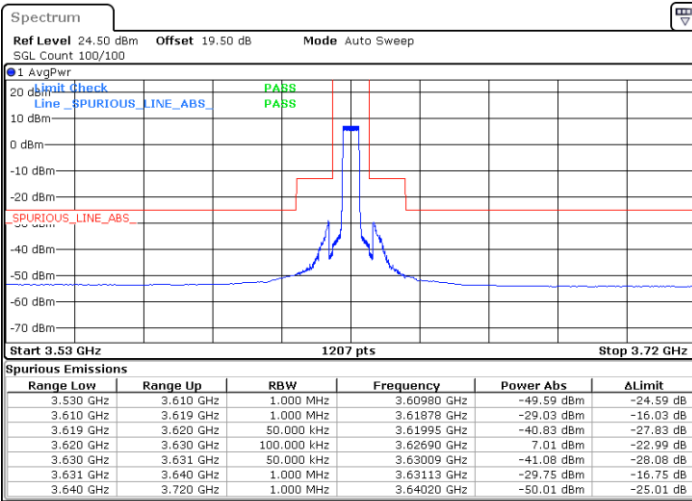

Date: 31.DEC.2022 10:10:25

LTE Band 48 / 5MHz

16QAM

Lowest Channel / 1RB0

Lowest Channel / 1RBmax

Date: 8.DEC.2022 14:34:20

Date: 8.DEC.2022 15:02:04

Lowest Channel / FullIRB

N/A

Date: 8.DEC.2022 14:48:13

LTE Band 48 / 5MHz

16QAM

Middle Channel / 1RB0

Middle Channel / 1RBmax

Date: 8.DEC.2022 14:38:59

Date: 8.DEC.2022 15:06:42

Middle Channel / FullRB

N/A

Date: 8.DEC.2022 14:52:50

LTE Band 48 / 5MHz

16QAM

Highest Channel / 1RB0

Highest Channel / 1RBmax

Date: 8.DEC.2022 14:43:35

Date: 8.DEC.2022 15:11:20

Highest Channel / FullIRB

N/A

Date: 8.DEC.2022 14:57:26

LTE Band 48 / 10MHz

16QAM

Lowest Channel / 1RB0

Lowest Channel / 1RBmax