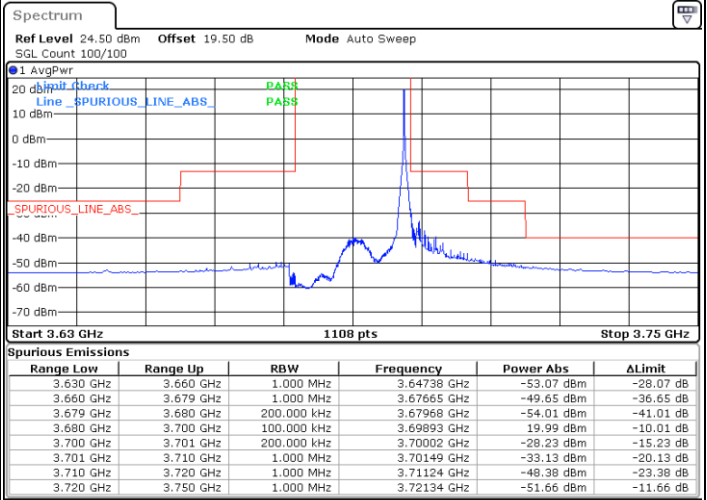

Lowest Channel / 1RB0

Lowest Channel / 1RBmax

Date: 8.DEC.2022 16:48:44

Date: 8.DEC.2022 17:01:32

Lowest Channel / FullRB

N/A

Date: 8.DEC.2022 16:35:56

LTE Band 48 / 20MHz

LTE Band 48 / 20MHz

64QAM

Highest Channel / 1RB0

Highest Channel / 1RBmax

Date: 8.DEC.2022 16:57:24

Date: 8.DEC.2022 17:10:12

Highest Channel / FullIRB

N/A

Date: 8.DEC.2022 16:44:36

Conducted Spurious Emission

LTE Band 48 / 5MHz

QPSK

Middle Channel / 1RB0

Middle Channel / 1RBmax

Date: 11.DEC.2022 13:50:18

Date: 11.DEC.2022 14:13:47

Middle Channel / FullIRB

N/A

Date: 11.DEC.2022 14:02:03

LTE Band 48 / 5MHz

QPSK

Highest Channel / 1RB0

Highest Channel / 1RBmax

Date: 11.DEC.2022 13:51:36