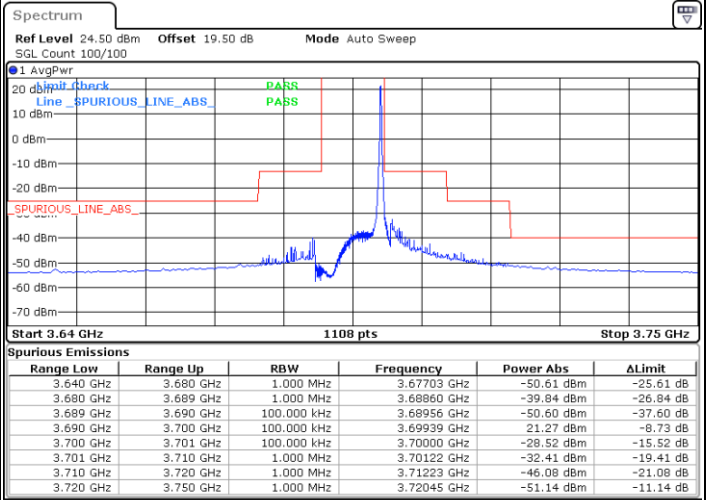

Date: 8.DEC.2022 15:15:58

Date: 8.DEC.2022 15:43:43

Lowest Channel / FullIRB

N/A

Date: 8.DEC.2022 15:29:50

LTE Band 48 / 10MHz

16QAM

MiddleChannel / 1RB0

Middle Channel / 1RBmax

Date: 8.DEC.2022 15:20:36

Date: 8.DEC.2022 15:48:20

Middle Channel / FullRB

N/A

Date: 8.DEC.2022 15:34:28

LTE Band 48 / 10MHz

16QAM

Highest Channel / 1RB0

Highest Channel / 1RBmax

Date: 8.DEC.2022 15:25:12

Date: 8.DEC.2022 15:52:57

Highest Channel / FullIRB

N/A

Date: 8.DEC.2022 15:39:04

LTE Band 48 / 15MHz