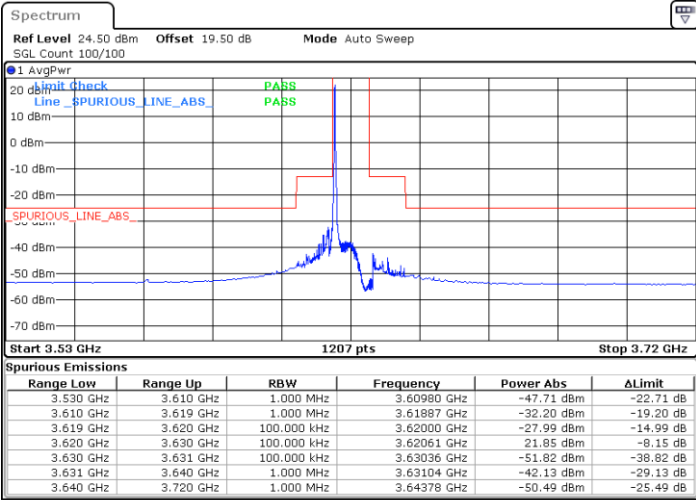

Date: 8.DEC.2022 15:11:20

Highest Channel / FullIRB

N/A

Date: 8.DEC.2022 14:57:26

LTE Band 48 / 10MHz

16QAM

Lowest Channel / 1RB0

Lowest Channel / 1RBmax

Date: 8.DEC.2022 15:15:58

Date: 8.DEC.2022 15:43:43

Lowest Channel / FullIRB

N/A

Date: 8.DEC.2022 15:29:50

LTE Band 48 / 10MHz

16QAM

MiddleChannel / 1RB0

Middle Channel / 1RBmax

Date: 8.DEC.2022 15:20:36

Date: 8.DEC.2022 15:48:20

Middle Channel / FullRB

N/A

Date: 8.DEC.2022 15:34:28

LTE Band 48 / 10MHz

16QAM

Highest Channel / 1RB0

Highest Channel / 1RBmax

Date: 8.DEC.2022 15:25:12

Date: 8.DEC.2022 15:52:57

Highest Channel / FullIRB

N/A

Date: 8.DEC.2022 15:39:04

LTE Band 48 / 15MHz