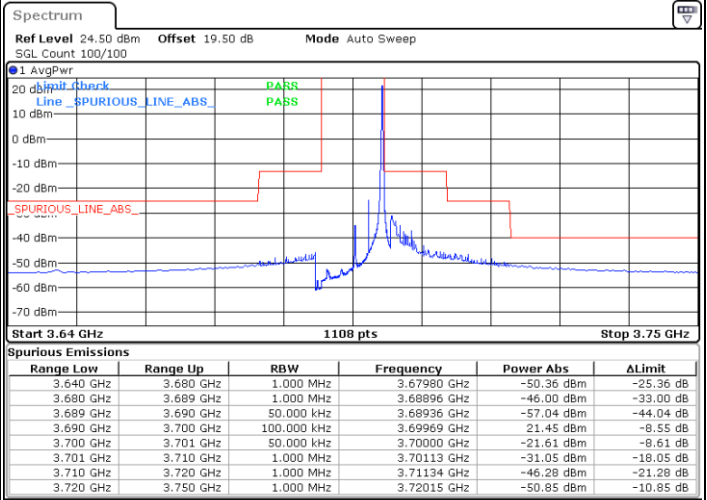

Middle Channel / FullRB

N/A

Date: 8.DEC.2022 14:52:50

LTE Band 48 / 5MHz

16QAM

Highest Channel / 1RB0

Highest Channel / 1RBmax

Date: 8.DEC.2022 14:43:35

Date: 8.DEC.2022 15:11:20

Highest Channel / FullIRB

N/A

Date: 8.DEC.2022 14:57:26

LTE Band 48 / 10MHz

16QAM

Lowest Channel / 1RB0

Lowest Channel / 1RBmax