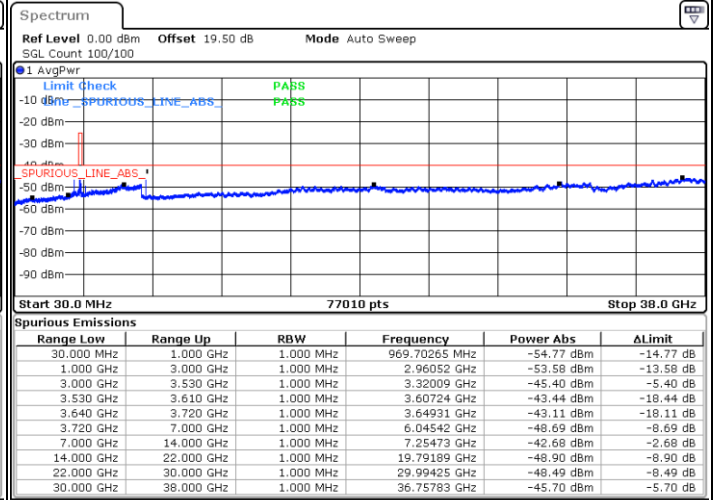

LTE Band 48 / 20MHz

64QAM

Highest Channel / 1RB0

Highest Channel / 1RBmax

Date: 8.DEC.2022 16:57:24

Date: 8.DEC.2022 17:10:12

Highest Channel / FullIRB

N/A

Date: 8.DEC.2022 16:44:36

Conducted Spurious Emission

LTE Band 48 / 5MHz

QPSK

Middle Channel / 1RB0

Middle Channel / 1RBmax

Date: 11.DEC.2022 13:50:18

Date: 11.DEC.2022 14:13:47

Middle Channel / FullIRB

N/A

Date: 11.DEC.2022 14:02:03

LTE Band 48 / 5MHz

QPSK

Highest Channel / 1RB0

Highest Channel / 1RBmax

Date: 11.DEC.2022 13:51:36