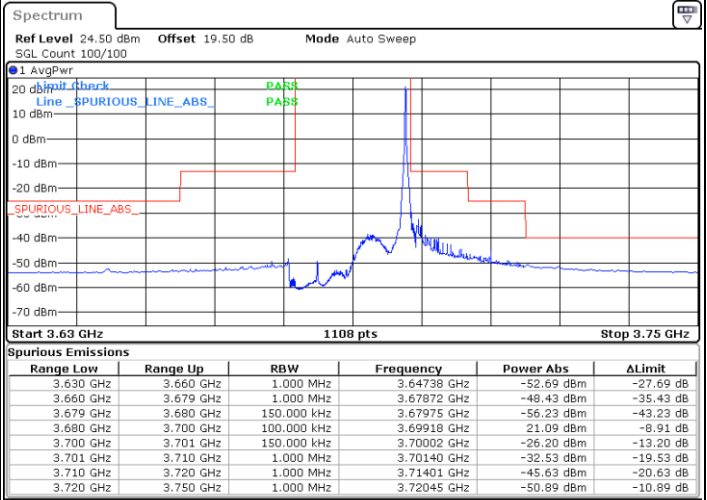

LTE Band 48 / 15MHz

16QAM

Middle Channel / 1RB0

Middle Channel / 1RBmax

Date: 10.DEC.2022 08:28:53

Date: 10.DEC.2022 08:39:05

Middle Channel / FullRB

N/A

Date: 10.DEC.2022 08:33:59

LTE Band 48 / 15MHz

16QAM

Highest Channel / 1RB0

Highest Channel / 1RBmax

Date: 8.DEC.2022 16:06:49

Date: 8.DEC.2022 16:33:10

Highest Channel / FullIRB

N/A

Date: 8.DEC.2022 16:20:20

LTE Band 48 / 20MHz

16QAM

Lowest Channel / 1RB0

Lowest Channel / 1RBmax

Date: 8.DEC.2022 16:50:07

Date: 8.DEC.2022 17:02:55

Lowest Channel / FullIRB

N/A

Date: 8.DEC.2022 16:37:19

LTE Band 48 / 20MHz

16QAM

Middle Channel / 1RB0

Middle Channel / 1RBmax

Date: 10.DEC.2022 08:49:19