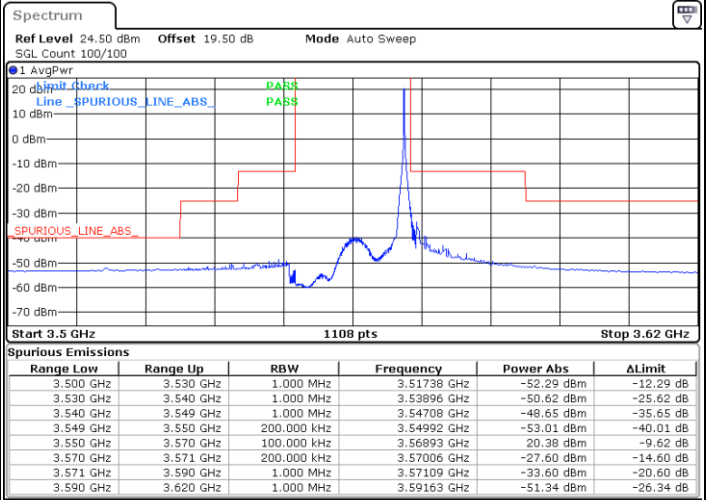

Date: 10.DEC.2022 08:27:10

Date: 10.DEC.2022 08:37:24

Middle Channel / FullIRB

N/A

Date: 10.DEC.2022 08:32:17

LTE Band 48 / 15MHz

64QAM

Highest Channel / 1RB0

Highest Channel / 1RBmax

Date: 8.DEC.2022 16:08:22

Date: 8.DEC.2022 16:34:32

Highest Channel / FullIRB

N/A

Date: 8.DEC.2022 16:21:42

LTE Band 48 / 20MHz

64QAM

Lowest Channel / 1RB0

Lowest Channel / 1RBmax

Date: 8.DEC.2022 16:48:44

Date: 8.DEC.2022 17:01:32

Lowest Channel / FullRB

N/A

Date: 8.DEC.2022 16:35:56

LTE Band 48 / 20MHz