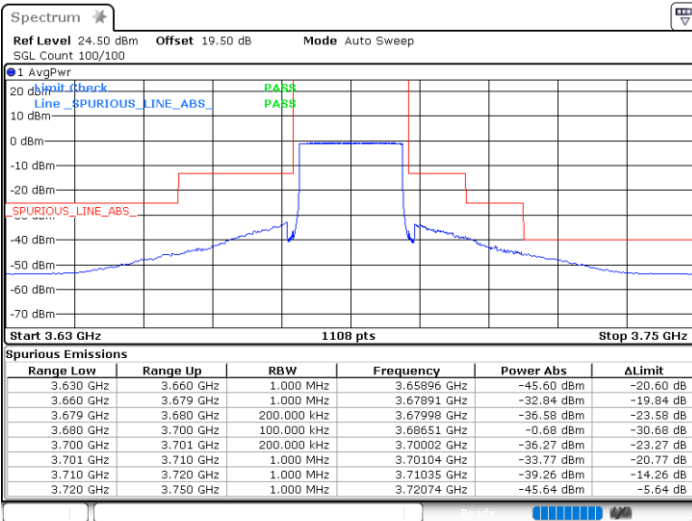

LTE Band 48 / 20MHz

QPSK

Highest Channel / 1RB0

Highest Channel / 1RBmax

Date: 8.DEC.2022 17:00:09

Date: 8.DEC.2022 17:12:57

Highest Channel / FullIRB

N/A

Date: 31.DEC.2022 10:10:25

LTE Band 48 / 5MHz

16QAM

Lowest Channel / 1RB0

Lowest Channel / 1RBmax

Date: 8.DEC.2022 14:34:20

Date: 8.DEC.2022 15:02:04

Lowest Channel / FullIRB