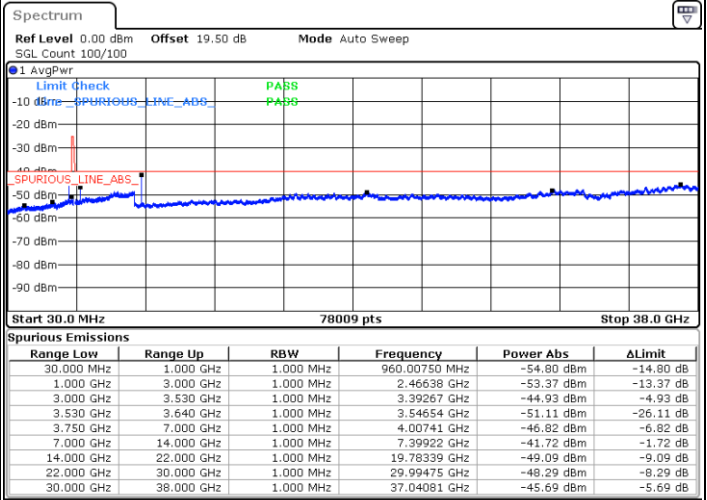

LTE Band 48 / 20MHz

64QAM

Highest Channel / 1RB0

Highest Channel / 1RBmax

Date: 8.DEC.2022 16:57:24

Date: 8.DEC.2022 17:10:12

Highest Channel / FullIRB

N/A

Date: 8.DEC.2022 16:44:36

Conducted Spurious Emission

LTE Band 48 / 5MHz

QPSK

Middle Channel / 1RB0

Middle Channel / 1RBmax

Date: 11.DEC.2022 13:50:18

Date: 11.DEC.2022 14:13:47

Middle Channel / FullIRB

N/A

Date: 11.DEC.2022 14:02:03

LTE Band 48 / 5MHz

QPSK

Highest Channel / 1RB0

Highest Channel / 1RBmax

Date: 11.DEC.2022 13:51:36