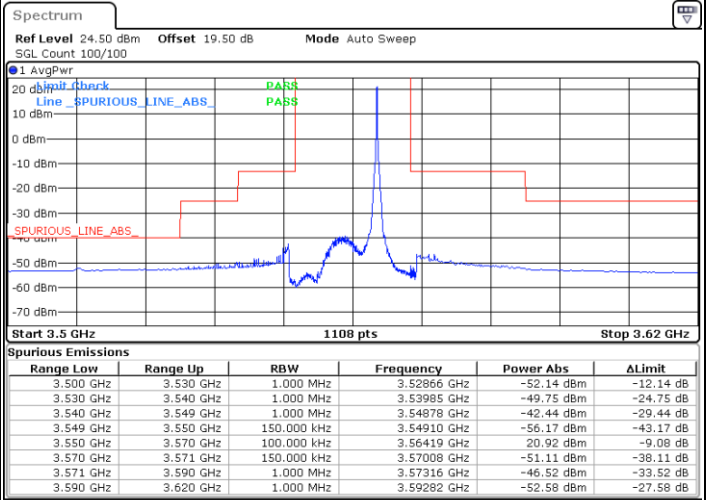

N/A

Date: 8.DEC.2022 15:36:00

LTE Band 48 / 10MHz

64QAM

Highest Channel / 1RB0

Highest Channel / 1RBmax

Date: 8.DEC.2022 15:23:40

Date: 8.DEC.2022 15:51:25

Highest Channel / FullIRB

N/A

Date: 8.DEC.2022 15:37:32

LTE Band 48 / 15MHz

64QAM

Lowest Channel / 1RB0

Lowest Channel / 1RBmax

Date: 8.DEC.2022 15:59:08

Date: 8.DEC.2022 16:25:50

Lowest Channel / FullIRB

N/A

Date: 8.DEC.2022 16:13:00

LTE Band 48 / 15MHz

64QAM

Middle Channel / 1RB0

Middle Channel / 1RBmax