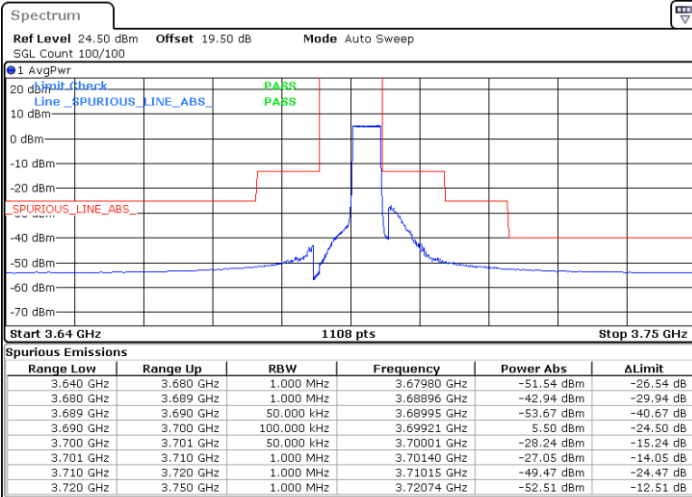

Middle Channel / 1RB0

Middle Channel / 1RBmax

Date: 8.DEC.2022 14:37:27

Date: 8.DEC.2022 15:05:09

Middle Channel / FullIRB

N/A

Date: 8.DEC.2022 14:51:18

LTE Band 48 / 5MHz

64QAM

Highest Channel / 1RB0

Highest Channel / 1RBmax

Date: 8.DEC.2022 14:45:08

Date: 8.DEC.2022 15:12:52

Highest Channel / FullIRB

N/A

Date: 8.DEC.2022 14:58:59

LTE Band 48 / 10MHz

64QAM

Lowest Channel / 1RB0

Lowest Channel / 1RBmax

Date: 8.DEC.2022 15:14:25

Date: 8.DEC.2022 15:42:10

Lowest Channel / FullIRB

N/A