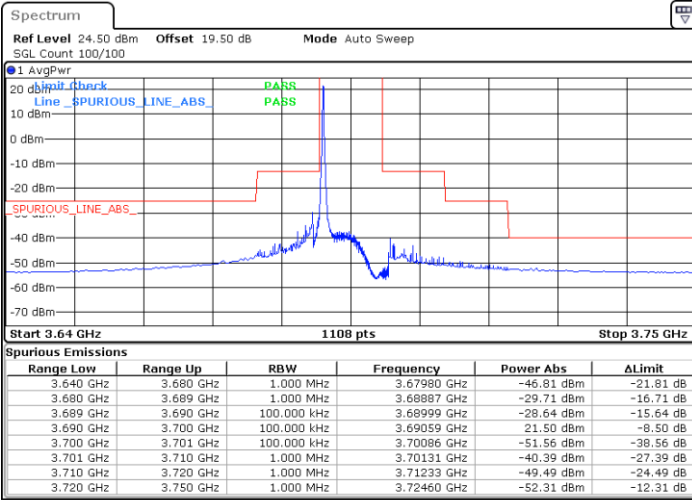

Date: 8.DEC.2022 15:15:58

Date: 8.DEC.2022 15:43:43

Lowest Channel / FullIRB

N/A

Date: 8.DEC.2022 15:29:50

LTE Band 48 / 10MHz

16QAM

MiddleChannel / 1RB0

Middle Channel / 1RBmax

Date: 8.DEC.2022 15:20:36

Date: 8.DEC.2022 15:48:20

Middle Channel / FullRB

N/A

Date: 8.DEC.2022 15:34:28

LTE Band 48 / 10MHz

16QAM

Highest Channel / 1RB0

Highest Channel / 1RBmax

Date: 8.DEC.2022 15:25:12

Date: 8.DEC.2022 15:52:57

Highest Channel / FullIRB

N/A

Date: 8.DEC.2022 15:39:04

LTE Band 48 / 15MHz