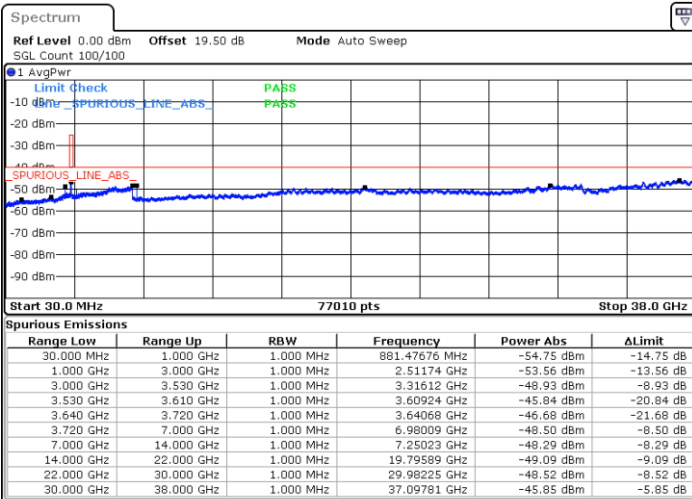

LTE Band 48 / 20MHz

64QAM

Highest Channel / 1RB0

Highest Channel / 1RBmax

Date: 8.DEC.2022 16:57:24

Date: 8.DEC.2022 17:10:12

Highest Channel / FullIRB

N/A

Date: 8.DEC.2022 16:44:36

Conducted Spurious Emission

LTE Band 48 / 5MHz

QPSK

Middle Channel / 1RB0

Middle Channel / 1RBmax

Date: 11.DEC.2022 13:50:18

Date: 11.DEC.2022 14:13:47

Middle Channel / FullIRB

N/A

Date: 11.DEC.2022 14:02:03

LTE Band 48 / 5MHz

QPSK

Highest Channel / 1RB0

Highest Channel / 1RBmax

Date: 11.DEC.2022 13:51:36