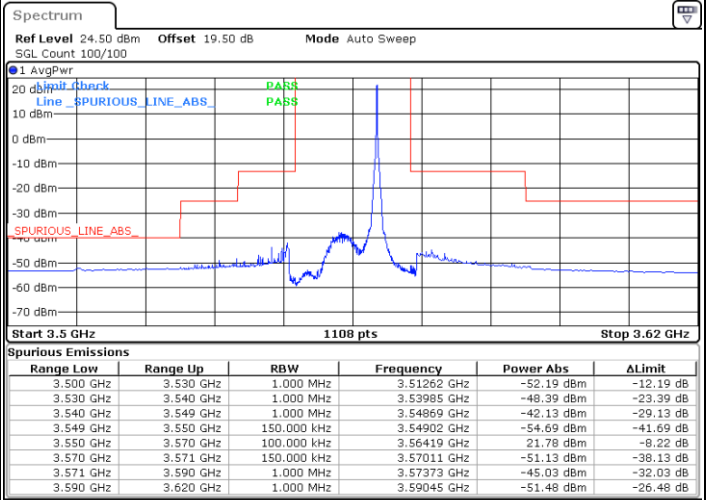

Highest Channel / 1RB0

Highest Channel / 1RBmax

Date: 8.DEC.2022 15:25:12

Date: 8.DEC.2022 15:52:57

Highest Channel / FullIRB

N/A

Date: 8.DEC.2022 15:39:04

LTE Band 48 / 15MHz

16QAM

Lowest Channel / 1RB0

Lowest Channel / 1RBmax

Date: 8.DEC.2022 15:57:36

Date: 8.DEC.2022 16:24:27

Lowest Channel / FullIRB

N/A

Date: 8.DEC.2022 16:11:27