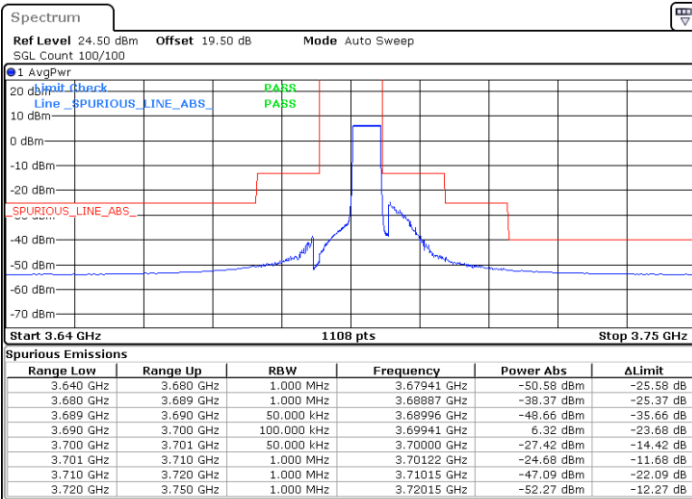

Middle Channel / FullRB

N/A

Date: 8.DEC.2022 14:52:50

LTE Band 48 / 5MHz

16QAM

Highest Channel / 1RB0

Highest Channel / 1RBmax

Date: 8.DEC.2022 14:43:35

Date: 8.DEC.2022 15:11:20

Highest Channel / FullIRB

N/A

Date: 8.DEC.2022 14:57:26

LTE Band 48 / 10MHz

16QAM

Lowest Channel / 1RB0

Lowest Channel / 1RBmax