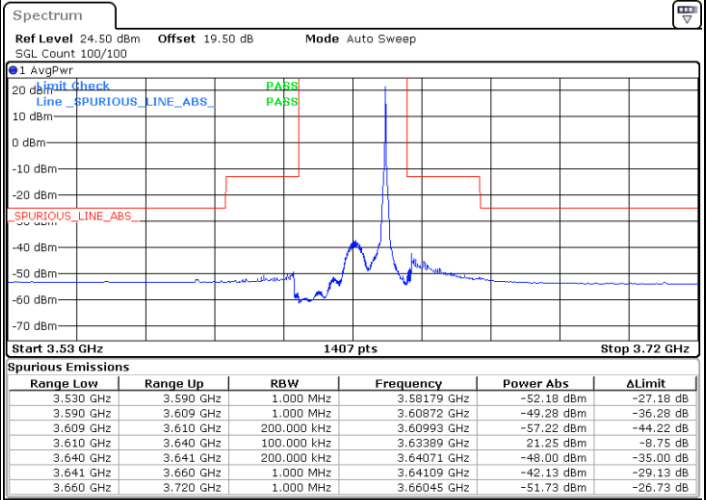

Highest Channel / 1RBmax

Date: 8.DEC.2022 16:08:22

Date: 8.DEC.2022 16:34:32

Highest Channel / FullIRB

N/A

Date: 8.DEC.2022 16:21:42

LTE Band 48 / 20MHz

64QAM

Lowest Channel / 1RB0

Lowest Channel / 1RBmax

Date: 8.DEC.2022 16:48:44

Date: 8.DEC.2022 17:01:32

Lowest Channel / FullRB

N/A

Date: 8.DEC.2022 16:35:56

LTE Band 48 / 20MHz

64QAM

Middle Channel / 1RB0

Middle Channel / 1RBmax

Date: 10.DEC.2022 08:51:01

Date: 10.DEC.2022 08:56:07

Middle Channel / FullRB

N/A

Date: 10.DEC.2022 08:45:54

LTE Band 48 / 20MHz

64QAM

Highest Channel / 1RB0

Highest Channel / 1RBmax

Date: 8.DEC.2022 16:57:24

Date: 8.DEC.2022 17:10:12

Highest Channel / FullIRB

N/A