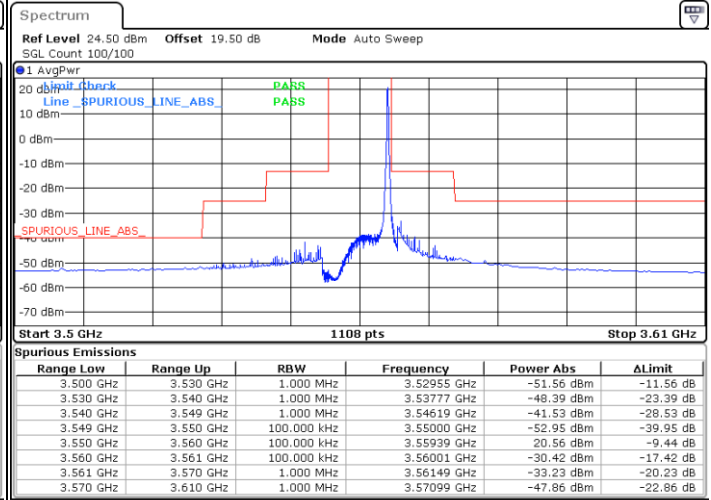

64QAM

Highest Channel / 1RB0

Highest Channel / 1RBmax

Date: 8.DEC.2022 14:45:08

Date: 8.DEC.2022 15:12:52

Highest Channel / FullIRB

N/A

Date: 8.DEC.2022 14:58:59

LTE Band 48 / 10MHz

64QAM

Lowest Channel / 1RB0

Lowest Channel / 1RBmax

Date: 8.DEC.2022 15:14:25

Date: 8.DEC.2022 15:42:10

Lowest Channel / FullIRB

N/A

Date: 8.DEC.2022 15:28:17

LTE Band 48 / 10MHz

64QAM

MiddleChannel / 1RB0

Middle Channel / 1RBmax

Date: 8.DEC.2022 15:22:08

Date: 8.DEC.2022 15:49:53

Middle Channel / FullIRB

N/A

Date: 8.DEC.2022 15:36:00

LTE Band 48 / 10MHz

64QAM

Highest Channel / 1RB0

Highest Channel / 1RBmax

Date: 8.DEC.2022 15:23:40

Date: 8.DEC.2022 15:51:25