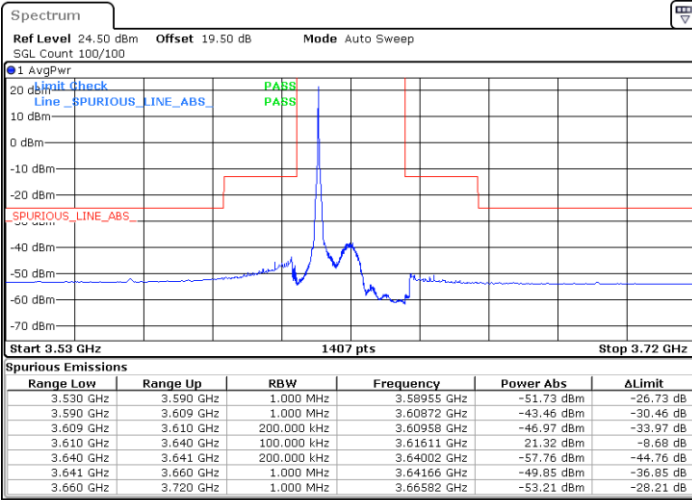

Highest Channel / 1RBmax

Date: 8.DEC.2022 16:08:22

Date: 8.DEC.2022 16:34:32

Highest Channel / FullIRB

N/A

Date: 8.DEC.2022 16:21:42

LTE Band 48 / 20MHz

64QAM

Lowest Channel / 1RB0

Lowest Channel / 1RBmax

Date: 8.DEC.2022 16:48:44

Date: 8.DEC.2022 17:01:32

Lowest Channel / FullRB

N/A

Date: 8.DEC.2022 16:35:56

LTE Band 48 / 20MHz

64QAM

Middle Channel / 1RB0

Middle Channel / 1RBmax

Date: 10.DEC.2022 08:51:01

Date: 10.DEC.2022 08:56:07

Middle Channel / FullRB

N/A

Date: 10.DEC.2022 08:45:54

LTE Band 48 / 20MHz

64QAM

Highest Channel / 1RB0

Highest Channel / 1RBmax

Date: 8.DEC.2022 16:57:24

Date: 8.DEC.2022 17:10:12

Highest Channel / FullIRB

N/A