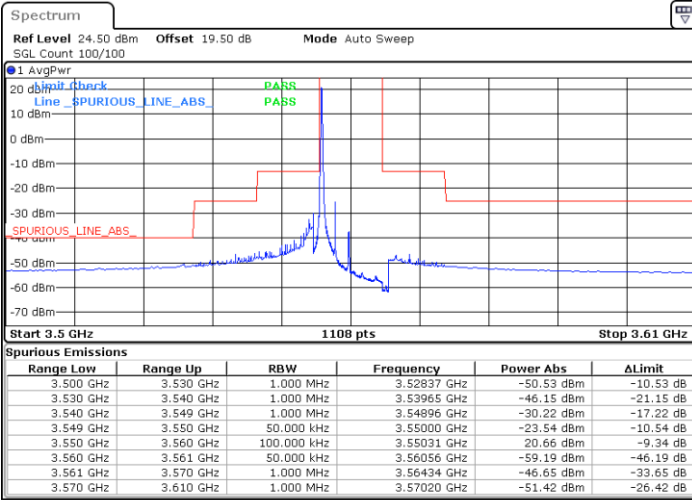

Date: 10.DEC.2022 08:54:25

Middle Channel / FullIRB

N/A

Date: 10.DEC.2022 08:44:12

LTE Band 48 / 20MHz

16QAM

Highest Channel / 1RB0

Highest Channel / 1RBmax

Date: 8.DEC.2022 16:50:46

Date: 8.DEC.2022 17:11:34

Highest Channel / FullIRB

N/A

Date: 8.DEC.2022 16:45:58

LTE Band 48 / 5MHz

64QAM

Lowest Channel / 1RB0

Lowest Channel / 1RBmax

Date: 8.DEC.2022 14:35:54

Date: 8.DEC.2022 15:03:37

Lowest Channel / FullIRB

N/A

Date: 8.DEC.2022 14:49:45

LTE Band 48 / 5MHz

64QAM

Middle Channel / 1RB0

Middle Channel / 1RBmax

Date: 8.DEC.2022 14:37:27

Date: 8.DEC.2022 15:05:09

Middle Channel / FullIRB

N/A

Date: 8.DEC.2022 14:51:18

LTE Band 48 / 5MHz