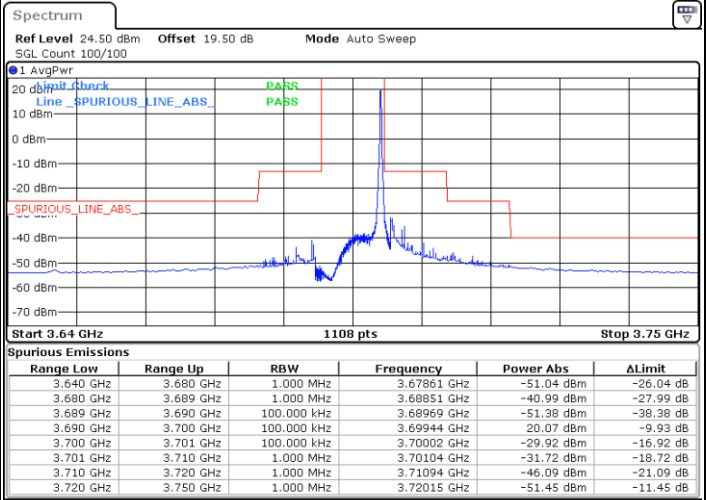

LTE Band 48 / 10MHz

64QAM

Lowest Channel / 1RB0

Lowest Channel / 1RBmax

Date: 8.DEC.2022 15:14:25

Date: 8.DEC.2022 15:42:10

Lowest Channel / FullIRB

N/A

Date: 8.DEC.2022 15:28:17

LTE Band 48 / 10MHz

64QAM

MiddleChannel / 1RB0

Middle Channel / 1RBmax

Date: 8.DEC.2022 15:22:08

Date: 8.DEC.2022 15:49:53

Middle Channel / FullIRB

N/A

Date: 8.DEC.2022 15:36:00

LTE Band 48 / 10MHz

64QAM

Highest Channel / 1RB0

Highest Channel / 1RBmax

Date: 8.DEC.2022 15:23:40

Date: 8.DEC.2022 15:51:25

Highest Channel / FullIRB

N/A

Date: 8.DEC.2022 15:37:32

LTE Band 48 / 15MHz

64QAM

Lowest Channel / 1RB0

Lowest Channel / 1RBmax

Date: 8.DEC.2022 15:59:08