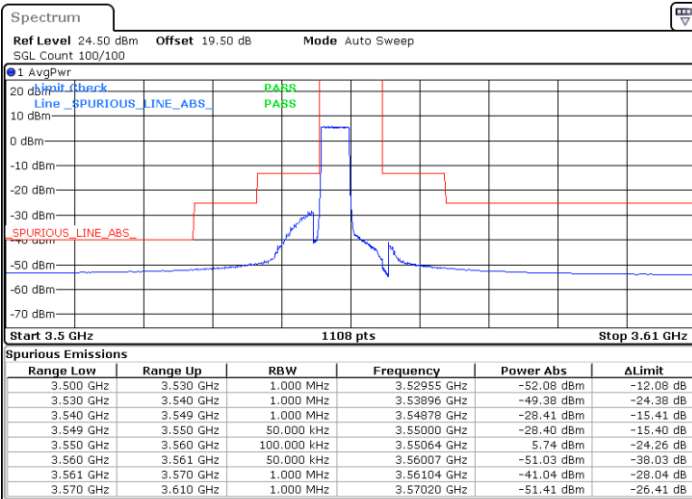

Date: 8.DEC.2022 16:50:46

Date: 8.DEC.2022 17:11:34

Highest Channel / FullIRB

N/A

Date: 8.DEC.2022 16:45:58

LTE Band 48 / 5MHz

64QAM

Lowest Channel / 1RB0

Lowest Channel / 1RBmax

Date: 8.DEC.2022 14:35:54

Date: 8.DEC.2022 15:03:37

Lowest Channel / FullIRB

N/A

Date: 8.DEC.2022 14:49:45

LTE Band 48 / 5MHz

64QAM

Middle Channel / 1RB0

Middle Channel / 1RBmax

Date: 8.DEC.2022 14:37:27

Date: 8.DEC.2022 15:05:09

Middle Channel / FullIRB

N/A

Date: 8.DEC.2022 14:51:18

LTE Band 48 / 5MHz