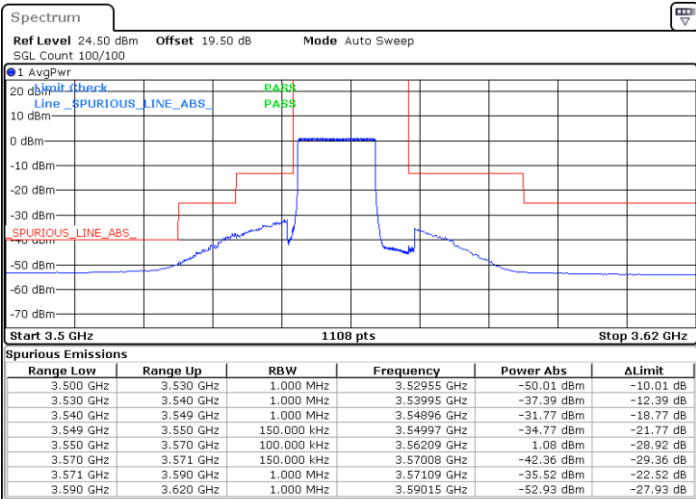

N/A

Date: 8.DEC.2022 15:36:00

LTE Band 48 / 10MHz

64QAM

Highest Channel / 1RB0

Highest Channel / 1RBmax

Date: 8.DEC.2022 15:23:40

Date: 8.DEC.2022 15:51:25

Highest Channel / FullIRB

N/A

Date: 8.DEC.2022 15:37:32

LTE Band 48 / 15MHz

64QAM

Lowest Channel / 1RB0

Lowest Channel / 1RBmax

Date: 8.DEC.2022 15:59:08

Date: 8.DEC.2022 16:25:50

Lowest Channel / FullIRB

N/A

Date: 8.DEC.2022 16:13:00

LTE Band 48 / 15MHz

64QAM

Middle Channel / 1RB0

Middle Channel / 1RBmax