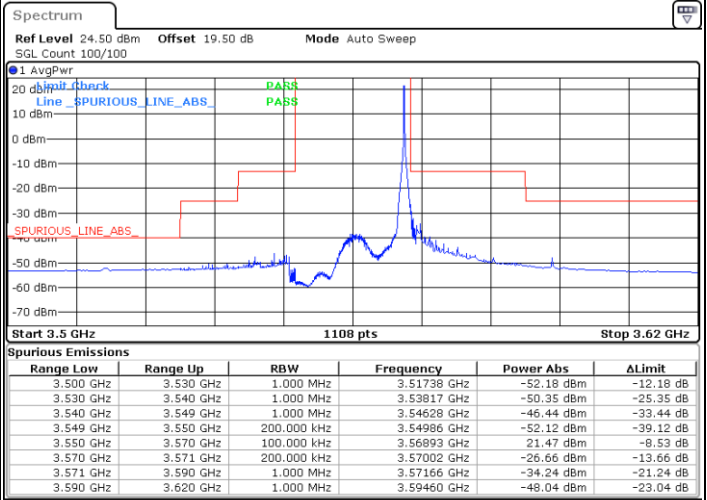

Date: 10.DEC.2022 08:33:59

LTE Band 48 / 15MHz

16QAM

Highest Channel / 1RB0

Highest Channel / 1RBmax

Date: 8.DEC.2022 16:06:49

Date: 8.DEC.2022 16:33:10

Highest Channel / FullIRB

N/A

Date: 8.DEC.2022 16:20:20

LTE Band 48 / 20MHz

16QAM

Lowest Channel / 1RB0

Lowest Channel / 1RBmax

Date: 8.DEC.2022 16:50:07

Date: 8.DEC.2022 17:02:55

Lowest Channel / FullIRB

N/A

Date: 8.DEC.2022 16:37:19

LTE Band 48 / 20MHz

16QAM

Middle Channel / 1RB0

Middle Channel / 1RBmax

Date: 10.DEC.2022 08:49:19

Date: 10.DEC.2022 08:54:25

Middle Channel / FullIRB

N/A

Date: 10.DEC.2022 08:44:12

LTE Band 48 / 20MHz

16QAM

Highest Channel / 1RB0

Highest Channel / 1RBmax