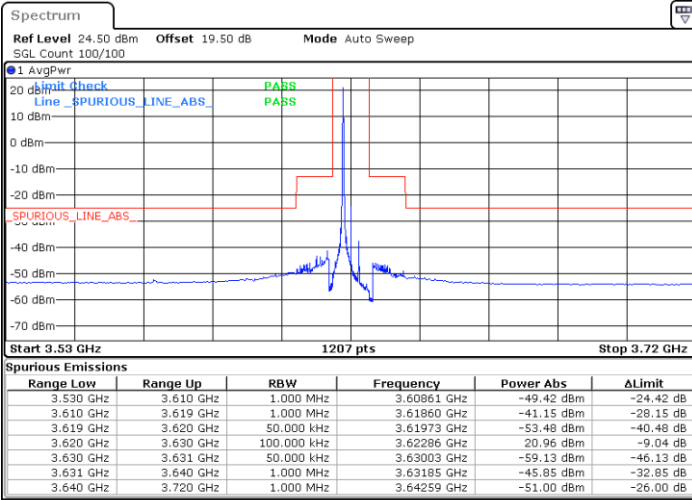

Date: 8.DEC.2022 16:50:46

Date: 8.DEC.2022 17:11:34

Highest Channel / FullIRB

N/A

Date: 8.DEC.2022 16:45:58

LTE Band 48 / 5MHz

64QAM

Lowest Channel / 1RB0

Lowest Channel / 1RBmax

Date: 8.DEC.2022 14:35:54

Date: 8.DEC.2022 15:03:37

Lowest Channel / FullIRB

N/A

Date: 8.DEC.2022 14:49:45

LTE Band 48 / 5MHz

64QAM

Middle Channel / 1RB0

Middle Channel / 1RBmax

Date: 8.DEC.2022 14:37:27

Date: 8.DEC.2022 15:05:09

Middle Channel / FullIRB

N/A

Date: 8.DEC.2022 14:51:18

LTE Band 48 / 5MHz