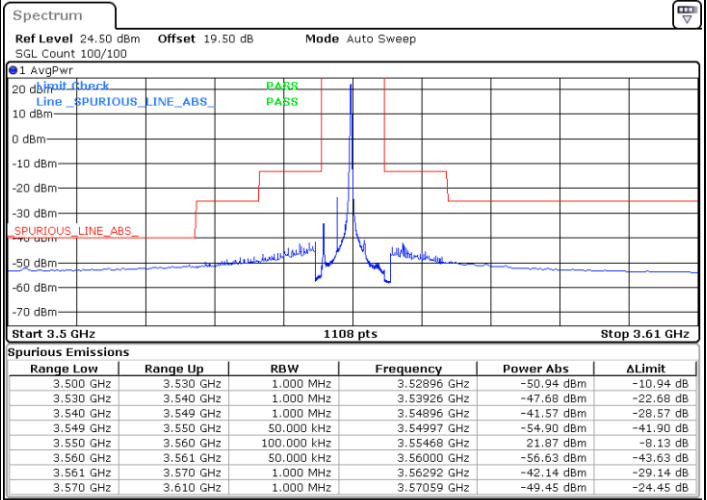

LTE Band 48 / 20MHz

QPSK

Highest Channel / 1RB0

Highest Channel / 1RBmax

Date: 8.DEC.2022 17:00:09

Date: 8.DEC.2022 17:12:57

Highest Channel / FullIRB

N/A

Date: 31.DEC.2022 10:10:25

LTE Band 48 / 5MHz

16QAM

Lowest Channel / 1RB0

Lowest Channel / 1RBmax

Date: 8.DEC.2022 14:34:20

Date: 8.DEC.2022 15:02:04

Lowest Channel / FullIRB