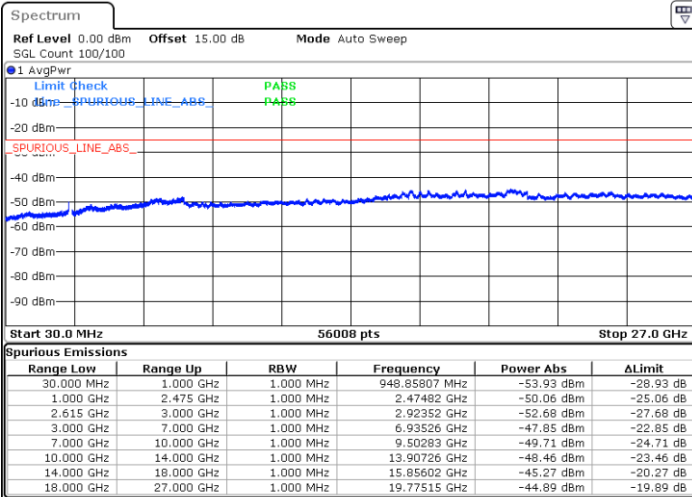

LTE Band 7C / 15MHz+15MHz

64QAM

Highest Channel / 1RB0 and 1RB74

Highest Channel / 1RB74 and 1RB0

Date: 15.DEC.2022 11:53:18

Date: 15.DEC.2022 11:52:06

Highest Channel / FullIRB

N/A

Date: 15.DEC.2022 11:59:17

LTE Band 7C / 15MHz+20MHz

64QAM

Lowest Channel / 1RB0 and 1RB99

Lowest Channel / 1RB74 and 1RB0

Date: 15.DEC.2022 12:17:18

Date: 15.DEC.2022 12:11:21

Lowest Channel / FullIRB

N/A

Date: 15.DEC.2022 12:18:30

LTE Band 7C / 15MHz+20MHz

64QAM

Middle Channel / 1RB0 and 1RB9

Middle Channel / 1RB74 and 1RB0

Date: 15. DEC. 2022 12:28:43

Date: 15. DEC. 2022 12:34:39

Middle Channel / FullRB

N/A

Date: 15. DEC. 2022 12:27:31

LTE Band 7C / 15MHz+20MHz

64QAM

Highest Channel / 1RB0 and 1RB99

Highest Channel / 1RB74 and 1RB0

Date: 15.DEC.2022 12:50:13