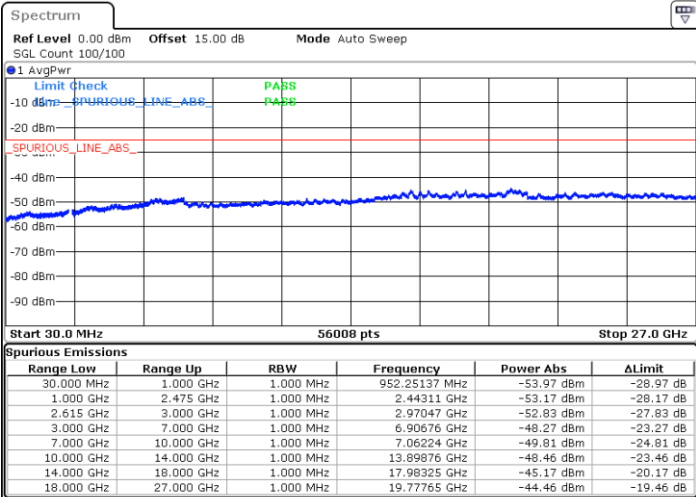

LTE Band 7C / 20MHz+15MHz

64QAM

MiddleChannel / 1RB0 and 1RB74

Middle Channel / 1RB99 and 1RB0

Date: 15.DEC.2022 13:25:24

Date: 15.DEC.2022 13:31:21

Middle Channel / FullIRB

N/A

Date: 15.DEC.2022 13:24:12

LTE Band 7C / 20MHz+15MHz

64QAM

Highest Channel / 1RB0 and 1RB74

Highest Channel / 1RB99 and 1RB0

Date: 15.DEC.2022 13:46:08

Date: 15.DEC.2022 13:44:56

Highest Channel / FullIRB

N/A

Date: 15.DEC.2022 13:52:08

LTE Band 7C / 20MHz+20MHz

64QAM

Lowest Channel / 1RB0 and 1RB99

Lowest Channel / 1RB99 and 1RB0

Date: 15.DEC.2022 14:09:18

Date: 15.DEC.2022 14:03:21

Lowest Channel / FullRB

N/A

Date: 15.DEC.2022 14:10:30

LTE Band 7C / 20MHz+20MHz

64QAM

Middle Channel / 1RB0 and 1RB99

Middle Channel / 1RB99 and 1RB0

Date: 15.DEC.2022 14:20:44