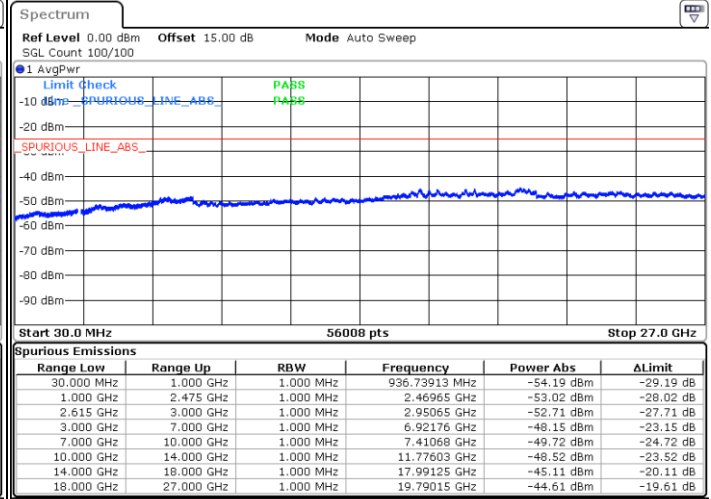

Lowest Channel / 1RB0 and 1RB74

Lowest Channel / 1RB74 and 1RB0

Date: 15.DEC.2022 11:20:18

Date: 15.DEC.2022 11:14:21

Lowest Channel / FullIRB

N/A

Date: 15.DEC.2022 11:21:29

LTE Band 7C / 15MHz+15MHz

LTE Band 7C / 15MHz+15MHz

64QAM

Highest Channel / 1RB0 and 1RB74

Highest Channel / 1RB74 and 1RB0

Date: 15.DEC.2022 11:53:18

Date: 15.DEC.2022 11:52:06

Highest Channel / FullIRB

N/A

Date: 15.DEC.2022 11:59:17

LTE Band 7C / 15MHz+20MHz

64QAM

Lowest Channel / 1RB0 and 1RB99

Lowest Channel / 1RB74 and 1RB0

Date: 15.DEC.2022 12:17:18

Date: 15.DEC.2022 12:11:21

Lowest Channel / FullIRB