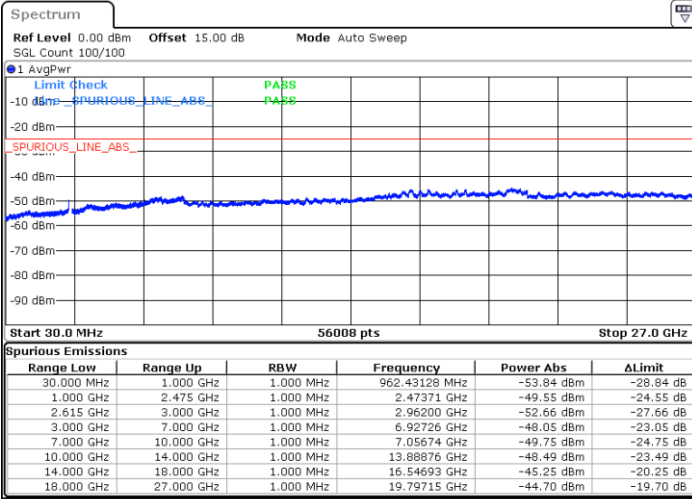

Middle Channel / 1RB0 and 1RB99

Middle Channel / 1RB99 and 1RB0

Date: 15.DEC.2022 14:21:56

Date: 15.DEC.2022 14:25:30

Middle Channel / FullIRB

N/A

Date: 15.DEC.2022 14:18:20

LTE Band 7C / 20MHz+20MHz

16QAM

Highest Channel / 1RB0 and 1RB99

Highest Channel / 1RB99 and 1RB0

Date: 15.DEC.2022 14:42:43

Date: 15.DEC.2022 14:39:08

Highest Channel / FullIRB

N/A

Date: 15.DEC.2022 14:46:19

LTE Band 7C / 10MHz+20MHz

64QAM

Lowest Channel / 1RB0 and 1RB99

Lowest Channel / 1RB49 and 1RB0

Date: 15.DEC.2022 09:12:42

Date: 15.DEC.2022 09:06:46

Lowest Channel / FullIRB

N/A