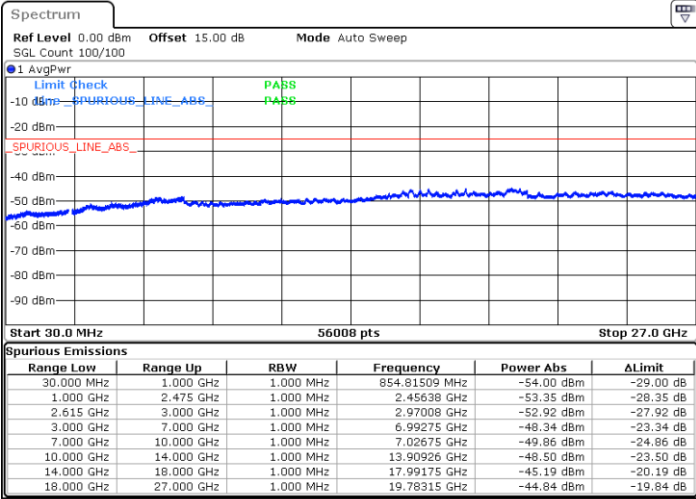

Date: 15.DEC.2022 14:58:53

Lowest Channel / FullIRB

N/A

Date: 15.DEC.2022 15:06:02

LTE Band 7C / 15MHz+10MHz

64QAM

Middle Channel / 1RB0 and 1RB49

Middle Channel / 1RB74 and 1RB0

Date: 15.DEC.2022 15:16:18

Date: 15.DEC.2022 15:22:15

Middle Channel / FullIRB

N/A

Date: 15.DEC.2022 15:15:06

LTE Band 7C / 15MHz+10MHz

64QAM

Highest Channel / 1RB0 and 1RB49

Highest Channel / 1RB74 and 1RB0

Date: 15. DEC. 2022 15:37:04

Date: 15. DEC. 2022 15:35:52

Highest Channel / FullIRB

N/A

Date: 15. DEC. 2022 15:43:02

LTE Band 7C / 15MHz+15MHz

64QAM

Lowest Channel / 1RB0 and 1RB74

Lowest Channel / 1RB74 and 1RB0

Date: 15.DEC.2022 11:20:18

Date: 15.DEC.2022 11:14:21

Lowest Channel / FullIRB

N/A

Date: 15.DEC.2022 11:21:29

LTE Band 7C / 15MHz+15MHz