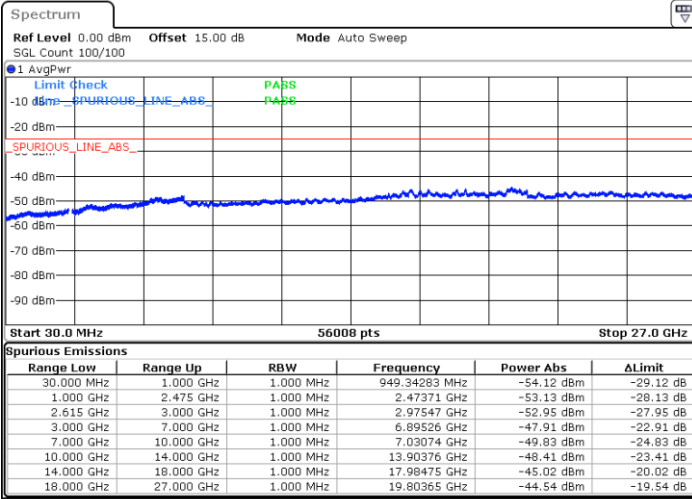

LTE Band 7C / 15MHz+15MHz

64QAM

Middle Channel / 1RB0 and 1RB74

Middle Channel / 1RB74 and 1RB0

Date: 15.DEC.2022 11:31:44