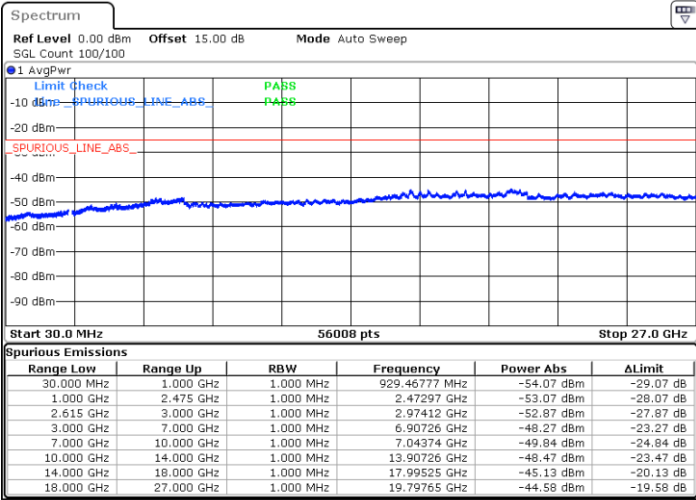

Date: 15.DEC.2022 09:13:54

LTE Band 7C / 10MHz+20MHz

64QAM

MiddleChannel / 1RB0 and 1RB99

Middle Channel / 1RB49 and 1RB0

Date: 15. DEC. 2022 09:24:04

Date: 15. DEC. 2022 09:30:00

Middle Channel / FullIRB

N/A

Date: 15. DEC. 2022 09:22:53

LTE Band 7C / 10MHz+20MHz

64QAM

Highest Channel / 1RB0 and 1RB99

Highest Channel / 1RB49 and 1RB0

Date: 15.DEC.2022 09:45:27

Date: 15.DEC.2022 09:44:16

Highest Channel / FullIRB

N/A

Date: 15.DEC.2022 09:51:23

LTE Band 7C / 15MHz+10MHz

64QAM

Lowest Channel / 1RB0 and 1RB49

Lowest Channel / 1RB74 and 1RB0

Date: 15.DEC.2022 15:04:50