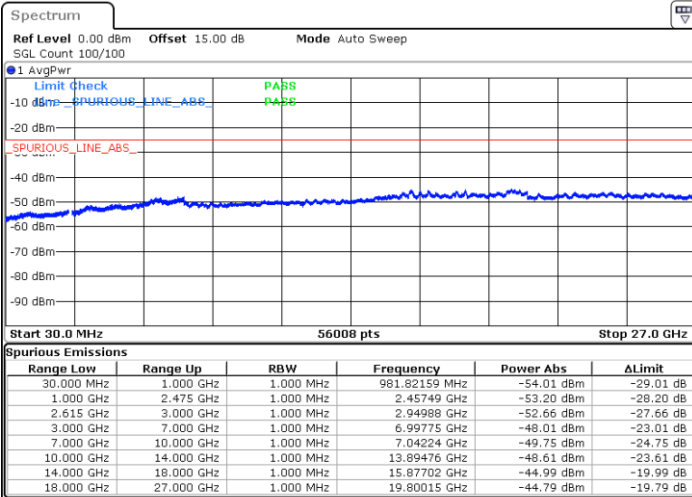

Highest Channel / FullIRB

N/A

Date: 15.DEC.2022 09:51:23

LTE Band 7C / 15MHz+10MHz

64QAM

Lowest Channel / 1RB0 and 1RB49

Lowest Channel / 1RB74 and 1RB0

Date: 15.DEC.2022 15:04:50

Date: 15.DEC.2022 14:58:53

Lowest Channel / FullIRB

N/A

Date: 15.DEC.2022 15:06:02

LTE Band 7C / 15MHz+10MHz

64QAM

Middle Channel / 1RB0 and 1RB49

Middle Channel / 1RB74 and 1RB0

Date: 15.DEC.2022 15:16:18

Date: 15.DEC.2022 15:22:15

Middle Channel / FullIRB

N/A

Date: 15.DEC.2022 15:15:06

LTE Band 7C / 15MHz+10MHz

64QAM

Highest Channel / 1RB0 and 1RB49

Highest Channel / 1RB74 and 1RB0

Date: 15. DEC. 2022 15:37:04

Date: 15. DEC. 2022 15:35:52

Highest Channel / FullIRB

N/A

Date: 15. DEC. 2022 15:43:02

LTE Band 7C / 15MHz+15MHz

64QAM