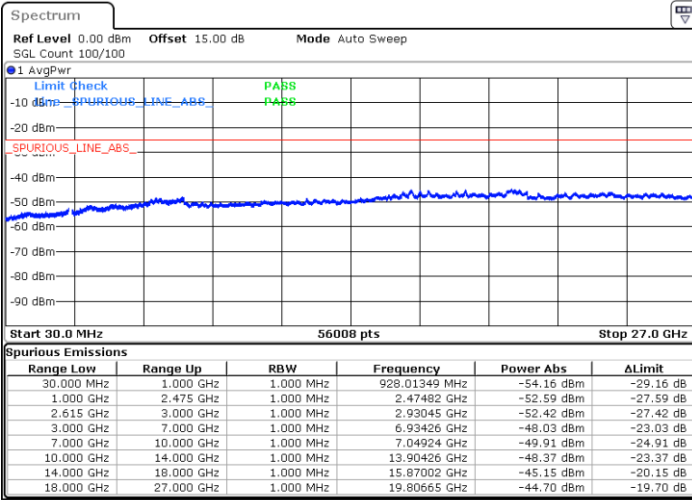

Lowest Channel / 1RB99 and 1RB0

Date: 15.DEC.2022 14:08:08

Date: 15.DEC.2022 14:04:33

Lowest Channel / FullRB

N/A

Date: 15.DEC.2022 14:11:41

LTE Band 7C / 20MHz+20MHz

16QAM

Middle Channel / 1RB0 and 1RB99

Middle Channel / 1RB99 and 1RB0

Date: 15.DEC.2022 14:21:56

Date: 15.DEC.2022 14:25:30

Middle Channel / FullIRB

N/A

Date: 15.DEC.2022 14:18:20

LTE Band 7C / 20MHz+20MHz

16QAM

Highest Channel / 1RB0 and 1RB99

Highest Channel / 1RB99 and 1RB0

Date: 15.DEC.2022 14:42:43

Date: 15.DEC.2022 14:39:08

Highest Channel / FullIRB

N/A

Date: 15.DEC.2022 14:46:19

LTE Band 7C / 10MHz+20MHz

64QAM

Lowest Channel / 1RB0 and 1RB99

Lowest Channel / 1RB49 and 1RB0

Date: 15.DEC.2022 09:12:42

Date: 15.DEC.2022 09:06:46

Lowest Channel / FullIRB

N/A