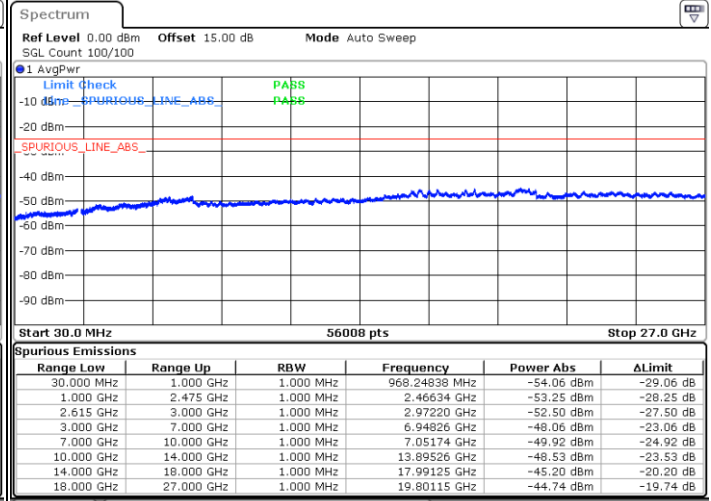

Date: 15.DEC.2022 13:47:21

Date: 15.DEC.2022 13:43:45

Highest Channel / FullIRB

N/A

Date: 15.DEC.2022 13:50:57

LTE Band 7C / 20MHz+20MHz

16QAM

Lowest Channel / 1RB0 and 1RB99

Lowest Channel / 1RB99 and 1RB0

Date: 15.DEC.2022 14:08:08

Date: 15.DEC.2022 14:04:33

Lowest Channel / FullRB

N/A

Date: 15.DEC.2022 14:11:41

LTE Band 7C / 20MHz+20MHz

16QAM

Middle Channel / 1RB0 and 1RB99

Middle Channel / 1RB99 and 1RB0

Date: 15.DEC.2022 14:21:56

Date: 15.DEC.2022 14:25:30

Middle Channel / FullIRB

N/A

Date: 15.DEC.2022 14:18:20

LTE Band 7C / 20MHz+20MHz