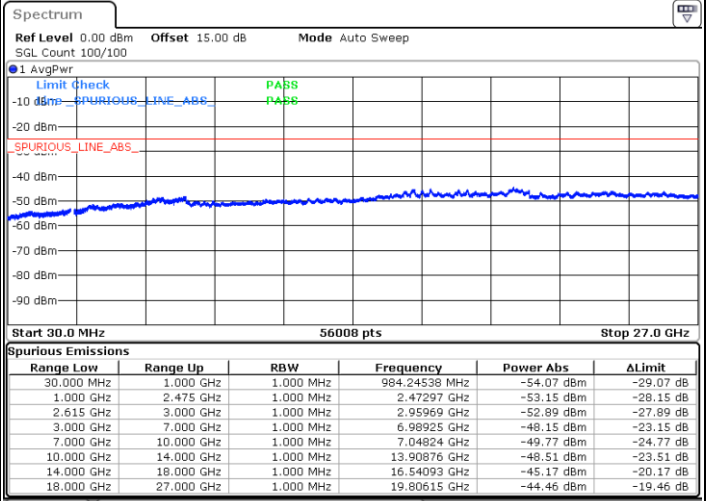

N/A

Date: 15. DEC. 2022 09:22:53

LTE Band 7C / 10MHz+20MHz

64QAM

Highest Channel / 1RB0 and 1RB99

Highest Channel / 1RB49 and 1RB0

Date: 15.DEC.2022 09:45:27

Date: 15.DEC.2022 09:44:16

Highest Channel / FullIRB

N/A

Date: 15.DEC.2022 09:51:23

LTE Band 7C / 15MHz+10MHz

64QAM

Lowest Channel / 1RB0 and 1RB49

Lowest Channel / 1RB74 and 1RB0

Date: 15.DEC.2022 15:04:50

Date: 15.DEC.2022 14:58:53

Lowest Channel / FullIRB

N/A

Date: 15.DEC.2022 15:06:02

LTE Band 7C / 15MHz+10MHz

64QAM

Middle Channel / 1RB0 and 1RB49

Middle Channel / 1RB74 and 1RB0

Date: 15.DEC.2022 15:16:18

Date: 15.DEC.2022 15:22:15

Middle Channel / FullIRB

N/A

Date: 15.DEC.2022 15:15:06

LTE Band 7C / 15MHz+10MHz

64QAM

Highest Channel / 1RB0 and 1RB49