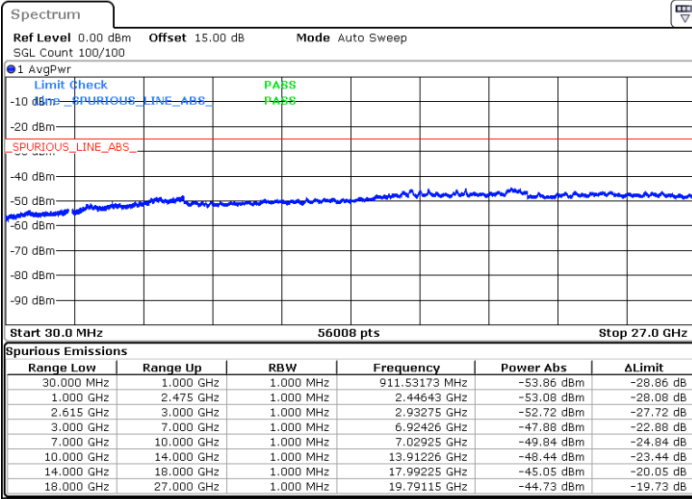

LTE Band 7C / 15MHz+15MHz

64QAM

Highest Channel / 1RB0 and 1RB74

Highest Channel / 1RB74 and 1RB0

Date: 15.DEC.2022 11:53:18

Date: 15.DEC.2022 11:52:06

Highest Channel / FullIRB

N/A

Date: 15.DEC.2022 11:59:17

LTE Band 7C / 15MHz+20MHz

64QAM

Lowest Channel / 1RB0 and 1RB99

Lowest Channel / 1RB74 and 1RB0

Date: 15.DEC.2022 12:17:18

Date: 15.DEC.2022 12:11:21

Lowest Channel / FullIRB

N/A

Date: 15.DEC.2022 12:18:30

LTE Band 7C / 15MHz+20MHz

64QAM

Middle Channel / 1RB0 and 1RB9

Middle Channel / 1RB74 and 1RB0

Date: 15. DEC. 2022 12:28:43

Date: 15. DEC. 2022 12:34:39