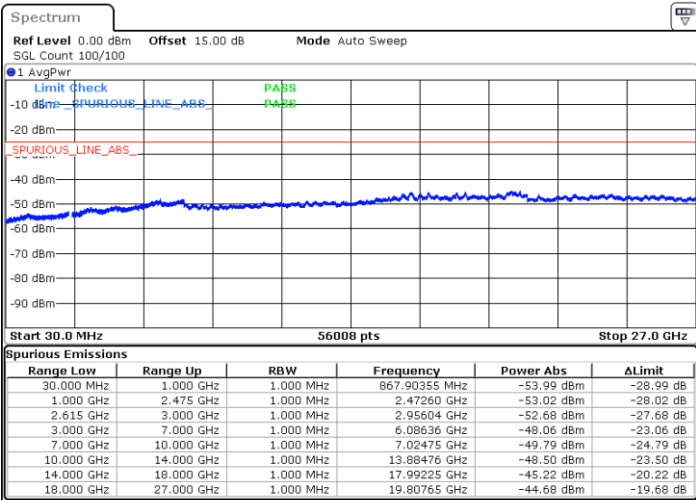

LTE Band 7C / 20MHz+10MHz

16QAM

Middle Channel / 1RB0 and 1RB49

Middle Channel / 1RB99 and 1RB0

Date: 15.DEC.2022 10:21:50

Date: 15.DEC.2022 10:25:24

Middle Channel / FullIRB

N/A

Date: 15.DEC.2022 10:18:15

LTE Band 7C / 20MHz+10MHz

16QAM

Highest Channel / 1RB0 and 1RB49

Highest Channel / 1RB99 and 1RB0

Date: 15.DEC.2022 10:43:16

Date: 15.DEC.2022 10:39:43

Highest Channel / FullIRB

N/A

Date: 15.DEC.2022 10:46:50

LTE Band 7C / 20MHz+15MHz

16QAM

Lowest Channel / 1RB0 and 1RB74

Lowest Channel / 1RB99 and 1RB0

Date: 15.DEC.2022 13:12:48

Date: 15.DEC.2022 13:09:14

Lowest Channel / FullRB

N/A

Date: 15.DEC.2022 13:16:23

LTE Band 7C / 20MHz+15MHz

16QAM

MiddleChannel / 1RB0 and 1RB74

Middle Channel / 1RB99 and 1RB0

Date: 15.DEC.2022 13:26:35