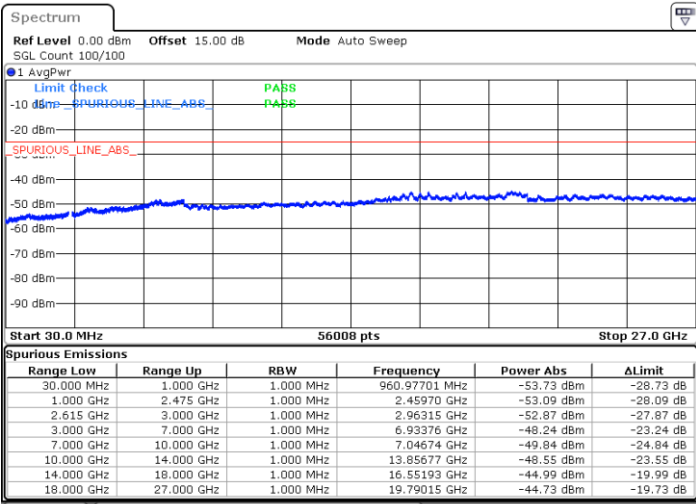

Date: 15.DEC.2022 11:59:17

LTE Band 7C / 15MHz+20MHz

64QAM

Lowest Channel / 1RB0 and 1RB99

Lowest Channel / 1RB74 and 1RB0

Date: 15.DEC.2022 12:17:18

Date: 15.DEC.2022 12:11:21

Lowest Channel / FullIRB

N/A

Date: 15.DEC.2022 12:18:30

LTE Band 7C / 15MHz+20MHz

64QAM

Middle Channel / 1RB0 and 1RB9

Middle Channel / 1RB74 and 1RB0

Date: 15. DEC. 2022 12:28:43

Date: 15. DEC. 2022 12:34:39

Middle Channel / FullRB

N/A

Date: 15. DEC. 2022 12:27:31

LTE Band 7C / 15MHz+20MHz

64QAM

Highest Channel / 1RB0 and 1RB99

Highest Channel / 1RB74 and 1RB0

Date: 15.DEC.2022 12:50:13

Date: 15.DEC.2022 12:49:02

Highest Channel / FullIRB

N/A

Date: 15.DEC.2022 12:56:10

LTE Band 7C / 20MHz+10MHz

64QAM

Lowest Channel / 1RB0 and 1RB49

Lowest Channel / 1RB99 and 1RB0