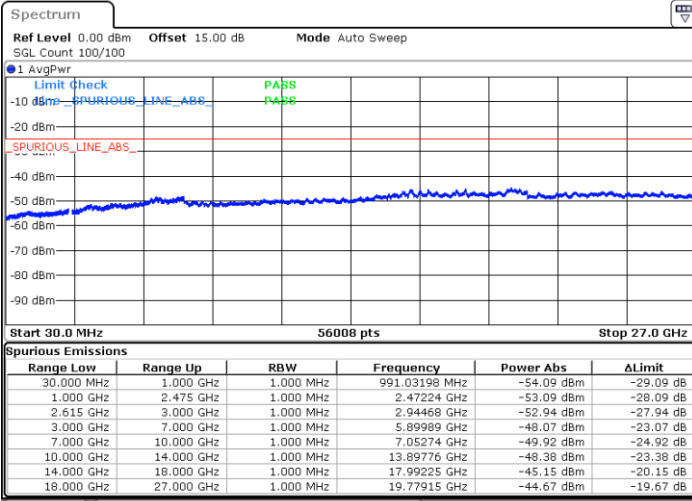

N/A

Date: 15. DEC. 2022 09:22:53

LTE Band 7C / 10MHz+20MHz

64QAM

Highest Channel / 1RB0 and 1RB99

Highest Channel / 1RB49 and 1RB0

Date: 15.DEC.2022 09:45:27

Date: 15.DEC.2022 09:44:16

Highest Channel / FullIRB

N/A

Date: 15.DEC.2022 09:51:23

LTE Band 7C / 15MHz+10MHz

64QAM

Lowest Channel / 1RB0 and 1RB49

Lowest Channel / 1RB74 and 1RB0

Date: 15.DEC.2022 15:04:50

Date: 15.DEC.2022 14:58:53

Lowest Channel / FullIRB

N/A

Date: 15.DEC.2022 15:06:02

LTE Band 7C / 15MHz+10MHz

64QAM

Middle Channel / 1RB0 and 1RB49

Middle Channel / 1RB74 and 1RB0

Date: 15.DEC.2022 15:16:18

Date: 15.DEC.2022 15:22:15

Middle Channel / FullIRB

N/A

Date: 15.DEC.2022 15:15:06

LTE Band 7C / 15MHz+10MHz

64QAM

Highest Channel / 1RB0 and 1RB49