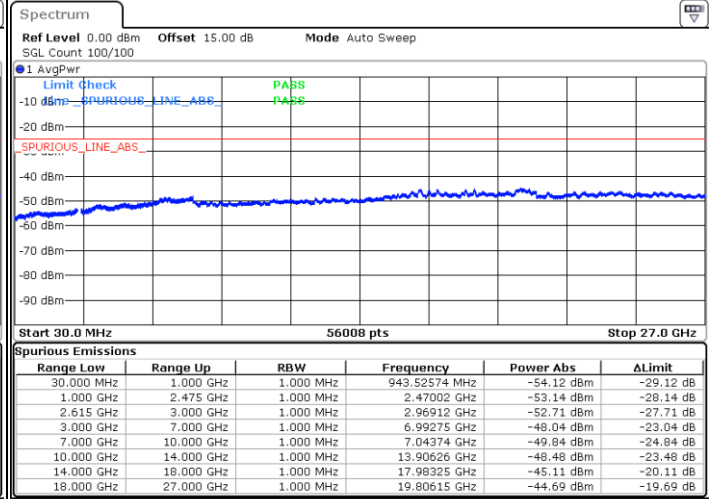

Date: 15.DEC.2022 15:16:18

Date: 15.DEC.2022 15:22:15

Middle Channel / FullIRB

N/A

Date: 15.DEC.2022 15:15:06

LTE Band 7C / 15MHz+10MHz

64QAM

Highest Channel / 1RB0 and 1RB49

Highest Channel / 1RB74 and 1RB0

Date: 15. DEC. 2022 15:37:04

Date: 15. DEC. 2022 15:35:52

Highest Channel / FullIRB

N/A

Date: 15. DEC. 2022 15:43:02

LTE Band 7C / 15MHz+15MHz

64QAM

Lowest Channel / 1RB0 and 1RB74

Lowest Channel / 1RB74 and 1RB0

Date: 15.DEC.2022 11:20:18

Date: 15.DEC.2022 11:14:21

Lowest Channel / FullIRB

N/A

Date: 15.DEC.2022 11:21:29

LTE Band 7C / 15MHz+15MHz