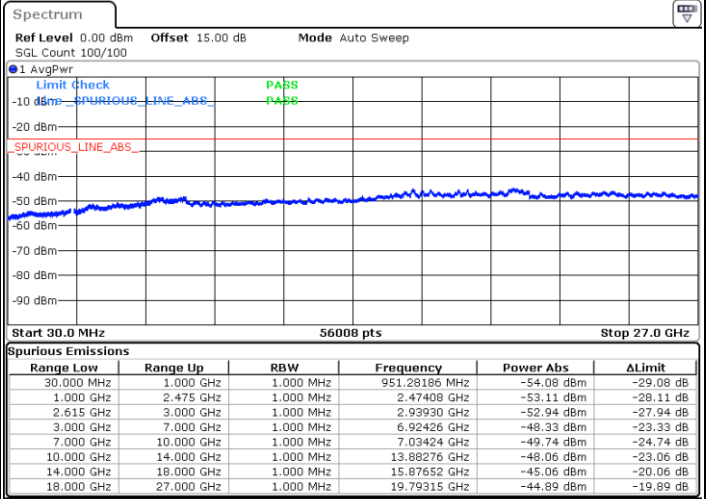

LTE Band 7C / 15MHz+15MHz

64QAM

Highest Channel / 1RB0 and 1RB74

Highest Channel / 1RB74 and 1RB0

Date: 15.DEC.2022 11:53:18

Date: 15.DEC.2022 11:52:06

Highest Channel / FullIRB

N/A

Date: 15.DEC.2022 11:59:17

LTE Band 7C / 15MHz+20MHz

64QAM

Lowest Channel / 1RB0 and 1RB99

Lowest Channel / 1RB74 and 1RB0

Date: 15.DEC.2022 12:17:18

Date: 15.DEC.2022 12:11:21

Lowest Channel / FullIRB

N/A

Date: 15.DEC.2022 12:18:30

LTE Band 7C / 15MHz+20MHz

64QAM

Middle Channel / 1RB0 and 1RB9

Middle Channel / 1RB74 and 1RB0

Date: 15. DEC. 2022 12:28:43

Date: 15. DEC. 2022 12:34:39

Middle Channel / FullRB

N/A

Date: 15. DEC. 2022 12:27:31

LTE Band 7C / 15MHz+20MHz

64QAM

Highest Channel / 1RB0 and 1RB99

Highest Channel / 1RB74 and 1RB0

Date: 15.DEC.2022 12:50:13