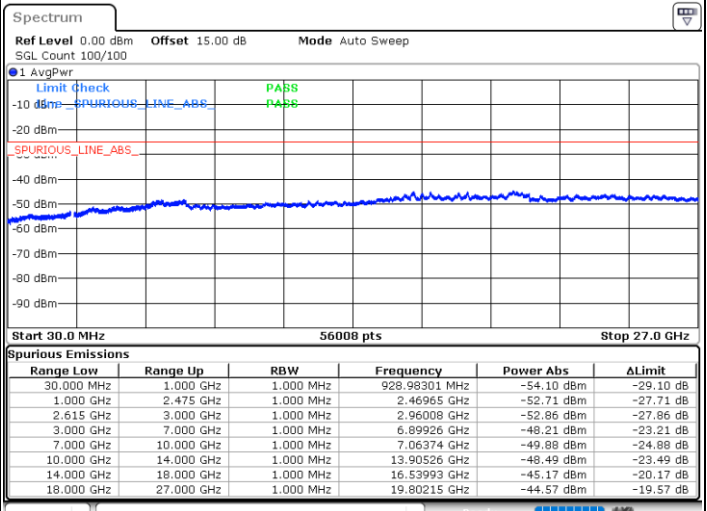

N/A

Date: 15.DEC.2022 10:46:50

LTE Band 7C / 20MHz+15MHz

16QAM

Lowest Channel / 1RB0 and 1RB74

Lowest Channel / 1RB99 and 1RB0

Date: 15.DEC.2022 13:12:48

Date: 15.DEC.2022 13:09:14

Lowest Channel / FullRB

N/A

Date: 15.DEC.2022 13:16:23

LTE Band 7C / 20MHz+15MHz

16QAM

MiddleChannel / 1RB0 and 1RB74

Middle Channel / 1RB99 and 1RB0

Date: 15.DEC.2022 13:26:35

Date: 15.DEC.2022 13:30:10

Middle Channel / FullIRB

N/A

Date: 15.DEC.2022 13:23:01

LTE Band 7C / 20MHz+15MHz

16QAM

Highest Channel / 1RB0 and 1RB74

Highest Channel / 1RB99 and 1RB0

Date: 15.DEC.2022 13:47:21

Date: 15.DEC.2022 13:43:45

Highest Channel / FullIRB

N/A

Date: 15.DEC.2022 13:50:57

LTE Band 7C / 20MHz+20MHz

16QAM

Lowest Channel / 1RB0 and 1RB99