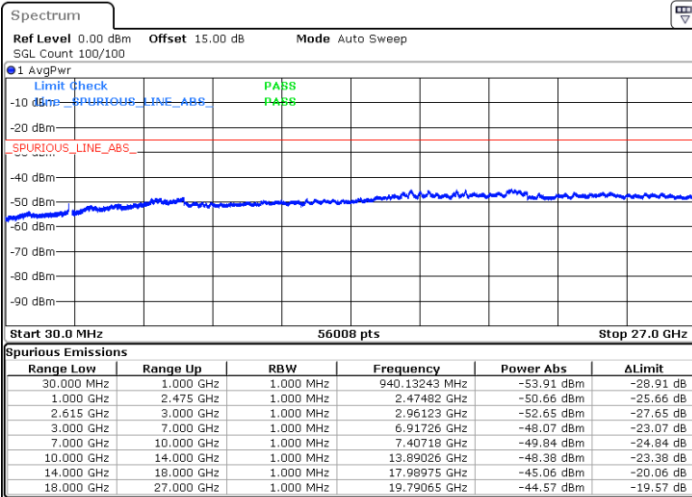

Highest Channel / 1RB74 and 1RB0

Date: 15. DEC. 2022 15:37:04

Date: 15. DEC. 2022 15:35:52

Highest Channel / FullIRB

N/A

Date: 15. DEC. 2022 15:43:02

LTE Band 7C / 15MHz+15MHz

64QAM

Lowest Channel / 1RB0 and 1RB74

Lowest Channel / 1RB74 and 1RB0

Date: 15.DEC.2022 11:20:18

Date: 15.DEC.2022 11:14:21

Lowest Channel / FullIRB

N/A

Date: 15.DEC.2022 11:21:29

LTE Band 7C / 15MHz+15MHz

LTE Band 7C / 15MHz+15MHz

64QAM

Highest Channel / 1RB0 and 1RB74

Highest Channel / 1RB74 and 1RB0

Date: 15.DEC.2022 11:53:18

Date: 15.DEC.2022 11:52:06

Highest Channel / FullIRB

N/A