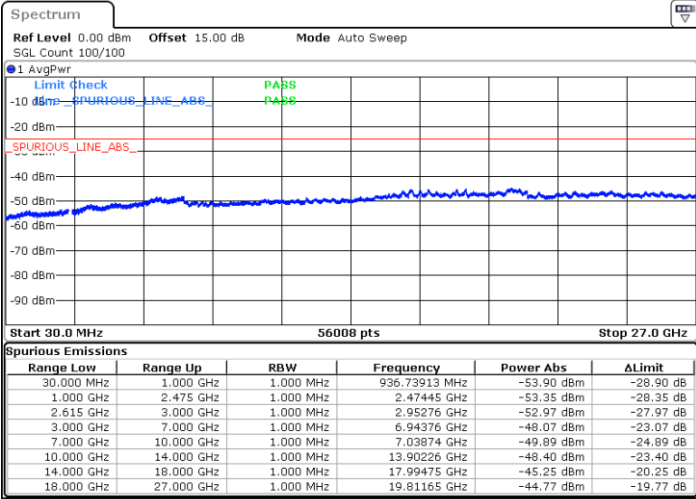

LTE Band 7C / 20MHz+15MHz

64QAM

MiddleChannel / 1RB0 and 1RB74

Middle Channel / 1RB99 and 1RB0

Date: 15.DEC.2022 13:25:24

Date: 15.DEC.2022 13:31:21

Middle Channel / FullIRB

N/A

Date: 15.DEC.2022 13:24:12

LTE Band 7C / 20MHz+15MHz

64QAM

Highest Channel / 1RB0 and 1RB74

Highest Channel / 1RB99 and 1RB0

Date: 15.DEC.2022 13:46:08

Date: 15.DEC.2022 13:44:56

Highest Channel / FullIRB

N/A

Date: 15.DEC.2022 13:52:08

LTE Band 7C / 20MHz+20MHz

64QAM

Lowest Channel / 1RB0 and 1RB99

Lowest Channel / 1RB99 and 1RB0

Date: 15.DEC.2022 14:09:18

Date: 15.DEC.2022 14:03:21