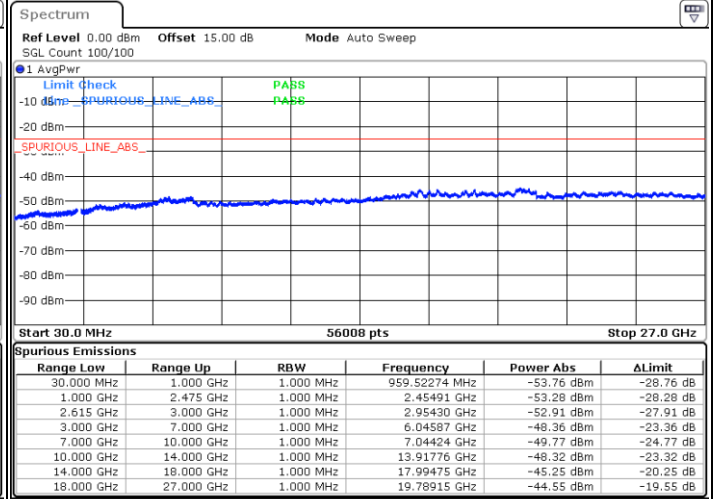

Middle Channel / FullRB

N/A

Date: 15. DEC. 2022 12:27:31

LTE Band 7C / 15MHz+20MHz

64QAM

Highest Channel / 1RB0 and 1RB99

Highest Channel / 1RB74 and 1RB0

Date: 15.DEC.2022 12:50:13

Date: 15.DEC.2022 12:49:02

Highest Channel / FullIRB

N/A

Date: 15.DEC.2022 12:56:10

LTE Band 7C / 20MHz+10MHz

64QAM

Lowest Channel / 1RB0 and 1RB49

Lowest Channel / 1RB99 and 1RB0

Date: 15.DEC.2022 10:09:14

Date: 15.DEC.2022 10:03:19

Lowest Channel / FullIRB

N/A

Date: 15.DEC.2022 10:10:26

LTE Band 7C / 20MHz+10MHz

64QAM

Middle Channel / 1RB0 and 1RB49