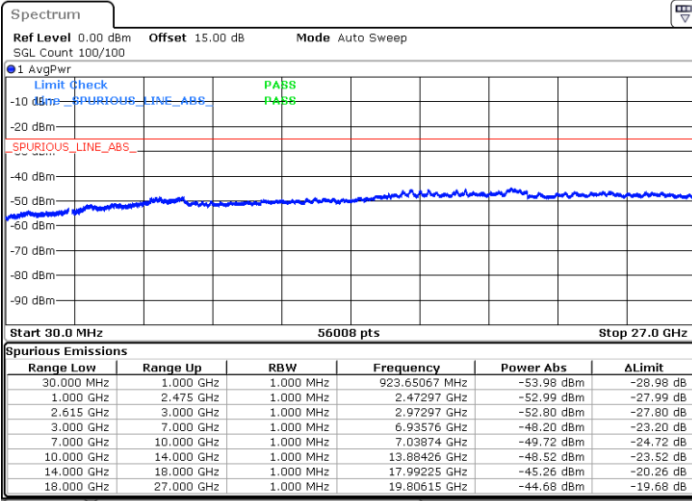

Date: 15.DEC.2022 12:49:02

Highest Channel / FullIRB

N/A

Date: 15.DEC.2022 12:56:10

LTE Band 7C / 20MHz+10MHz

64QAM

Lowest Channel / 1RB0 and 1RB49

Lowest Channel / 1RB99 and 1RB0

Date: 15.DEC.2022 10:09:14

Date: 15.DEC.2022 10:03:19

Lowest Channel / FullIRB

N/A

Date: 15.DEC.2022 10:10:26

LTE Band 7C / 20MHz+10MHz

64QAM

Middle Channel / 1RB0 and 1RB49

Middle Channel / 1RB99 and 1RB0

Date: 15. DEC. 2022 10:20:39

Date: 15. DEC. 2022 10:26:35

Middle Channel / FullIRB

N/A

Date: 15. DEC. 2022 10:19:27

LTE Band 7C / 20MHz+10MHz

64QAM

Highest Channel / 1RB0 and 1RB49

Highest Channel / 1RB99 and 1RB0

Date: 15.DEC.2022 10:42:05

Date: 15.DEC.2022 10:40:53

Highest Channel / FullIRB

N/A

Date: 15.DEC.2022 10:48:01

LTE Band 7C / 20MHz+15MHz