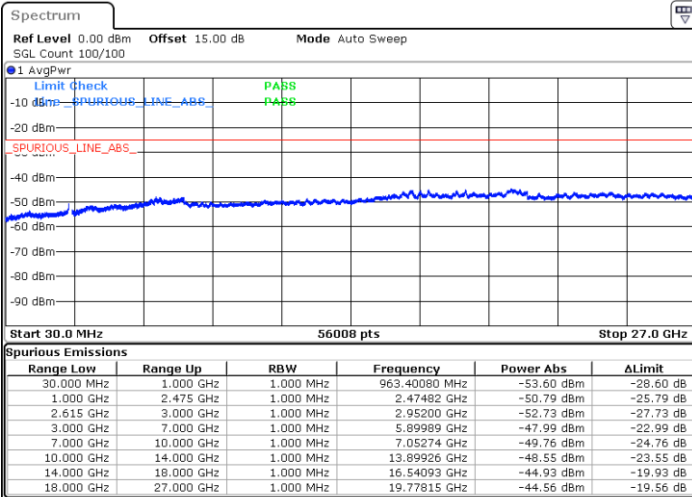

16QAM

Highest Channel / 1RB0 and 1RB99

Highest Channel / 1RB99 and 1RB0

Date: 15.DEC.2022 14:42:43

Date: 15.DEC.2022 14:39:08

Highest Channel / FullIRB

N/A

Date: 15.DEC.2022 14:46:19

LTE Band 7C / 10MHz+20MHz

64QAM

Lowest Channel / 1RB0 and 1RB99

Lowest Channel / 1RB49 and 1RB0

Date: 15.DEC.2022 09:12:42

Date: 15.DEC.2022 09:06:46

Lowest Channel / FullIRB

N/A

Date: 15.DEC.2022 09:13:54

LTE Band 7C / 10MHz+20MHz

64QAM

MiddleChannel / 1RB0 and 1RB99

Middle Channel / 1RB49 and 1RB0

Date: 15. DEC. 2022 09:24:04

Date: 15. DEC. 2022 09:30:00

Middle Channel / FullIRB

N/A

Date: 15. DEC. 2022 09:22:53

LTE Band 7C / 10MHz+20MHz

64QAM

Highest Channel / 1RB0 and 1RB99

Highest Channel / 1RB49 and 1RB0

Date: 15.DEC.2022 09:45:27

Date: 15.DEC.2022 09:44:16