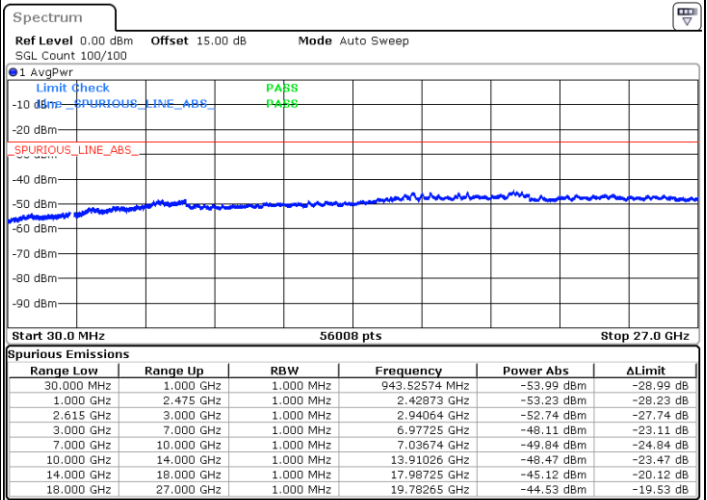

LTE Band 7C / 20MHz+10MHz

16QAM

Middle Channel / 1RB0 and 1RB49

Middle Channel / 1RB99 and 1RB0

Date: 15.DEC.2022 10:21:50

Date: 15.DEC.2022 10:25:24

Middle Channel / FullIRB

N/A

Date: 15.DEC.2022 10:18:15

LTE Band 7C / 20MHz+10MHz

16QAM

Highest Channel / 1RB0 and 1RB49

Highest Channel / 1RB99 and 1RB0

Date: 15.DEC.2022 10:43:16

Date: 15.DEC.2022 10:39:43

Highest Channel / FullIRB

N/A

Date: 15.DEC.2022 10:46:50

LTE Band 7C / 20MHz+15MHz

16QAM

Lowest Channel / 1RB0 and 1RB74

Lowest Channel / 1RB99 and 1RB0

Date: 15.DEC.2022 13:12:48

Date: 15.DEC.2022 13:09:14

Lowest Channel / FullRB

N/A

Date: 15.DEC.2022 13:16:23

LTE Band 7C / 20MHz+15MHz

16QAM

MiddleChannel / 1RB0 and 1RB74

Middle Channel / 1RB99 and 1RB0

Date: 15.DEC.2022 13:26:35