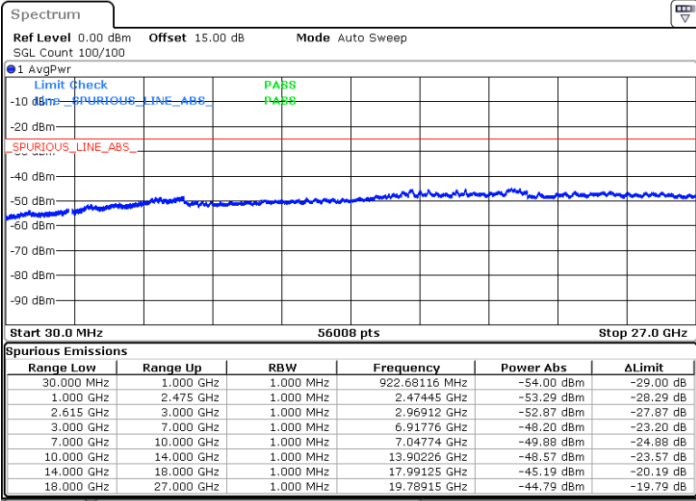

Date: 15.DEC.2022 12:49:02

Highest Channel / FullIRB

N/A

Date: 15.DEC.2022 12:56:10

LTE Band 7C / 20MHz+10MHz

64QAM

Lowest Channel / 1RB0 and 1RB49

Lowest Channel / 1RB99 and 1RB0

Date: 15.DEC.2022 10:09:14

Date: 15.DEC.2022 10:03:19

Lowest Channel / FullIRB

N/A

Date: 15.DEC.2022 10:10:26

LTE Band 7C / 20MHz+10MHz

64QAM

Middle Channel / 1RB0 and 1RB49

Middle Channel / 1RB99 and 1RB0

Date: 15. DEC. 2022 10:20:39

Date: 15. DEC. 2022 10:26:35

Middle Channel / FullIRB

N/A

Date: 15. DEC. 2022 10:19:27

LTE Band 7C / 20MHz+10MHz

64QAM

Highest Channel / 1RB0 and 1RB49

Highest Channel / 1RB99 and 1RB0

Date: 15.DEC.2022 10:42:05

Date: 15.DEC.2022 10:40:53

Highest Channel / FullIRB

N/A

Date: 15.DEC.2022 10:48:01

LTE Band 7C / 20MHz+15MHz