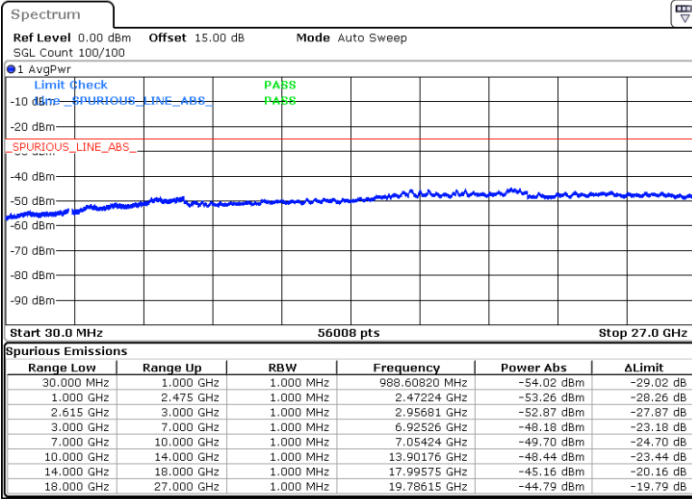

LTE Band 7C / 10MHz+20MHz

64QAM

Lowest Channel / 1RB0 and 1RB99

Lowest Channel / 1RB49 and 1RB0

Date: 15.DEC.2022 09:12:42

Date: 15.DEC.2022 09:06:46

Lowest Channel / FullIRB

N/A

Date: 15.DEC.2022 09:13:54

LTE Band 7C / 10MHz+20MHz

64QAM

MiddleChannel / 1RB0 and 1RB99

Middle Channel / 1RB49 and 1RB0

Date: 15. DEC. 2022 09:24:04

Date: 15. DEC. 2022 09:30:00

Middle Channel / FullIRB

N/A

Date: 15. DEC. 2022 09:22:53

LTE Band 7C / 10MHz+20MHz

64QAM

Highest Channel / 1RB0 and 1RB99

Highest Channel / 1RB49 and 1RB0

Date: 15.DEC.2022 09:45:27

Date: 15.DEC.2022 09:44:16

Highest Channel / FullIRB

N/A

Date: 15.DEC.2022 09:51:23

LTE Band 7C / 15MHz+10MHz

64QAM

Lowest Channel / 1RB0 and 1RB49

Lowest Channel / 1RB74 and 1RB0

Date: 15.DEC.2022 15:04:50