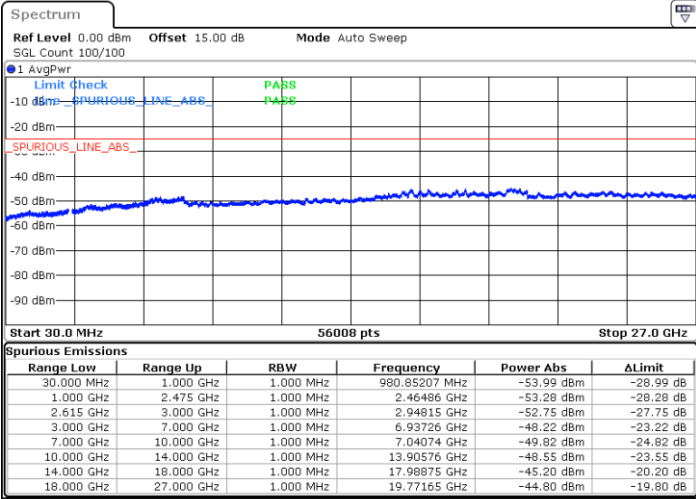

Highest Channel / 1RB0 and 1RB49

Highest Channel / 1RB99 and 1RB0

Date: 15.DEC.2022 10:42:05

Date: 15.DEC.2022 10:40:53

Highest Channel / FullIRB

N/A

Date: 15.DEC.2022 10:48:01

LTE Band 7C / 20MHz+15MHz

64QAM

Lowest Channel / 1RB0 and 1RB74

Lowest Channel / 1RB99 and 1RB0

Date: 15.DEC.2022 13:13:59

Date: 15.DEC.2022 13:08:02

Lowest Channel / FullIRB

N/A

Date: 15.DEC.2022 13:15:11

LTE Band 7C / 20MHz+15MHz

64QAM

MiddleChannel / 1RB0 and 1RB74

Middle Channel / 1RB99 and 1RB0

Date: 15.DEC.2022 13:25:24

Date: 15.DEC.2022 13:31:21

Middle Channel / FullIRB

N/A

Date: 15.DEC.2022 13:24:12

LTE Band 7C / 20MHz+15MHz

64QAM

Highest Channel / 1RB0 and 1RB74

Highest Channel / 1RB99 and 1RB0

Date: 15.DEC.2022 13:46:08

Date: 15.DEC.2022 13:44:56

Highest Channel / FullIRB