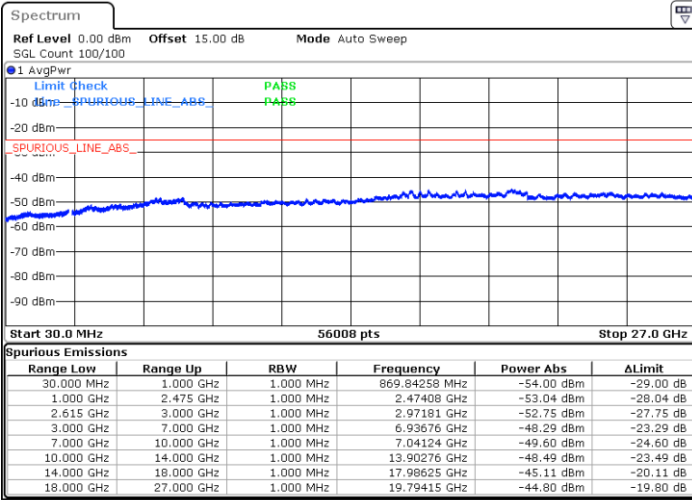

LTE Band 7C / 20MHz+10MHz

16QAM

Middle Channel / 1RB0 and 1RB49

Middle Channel / 1RB99 and 1RB0

Date: 15.DEC.2022 10:21:50

Date: 15.DEC.2022 10:25:24

Middle Channel / FullIRB

N/A

Date: 15.DEC.2022 10:18:15

LTE Band 7C / 20MHz+10MHz

16QAM

Highest Channel / 1RB0 and 1RB49

Highest Channel / 1RB99 and 1RB0

Date: 15.DEC.2022 10:43:16

Date: 15.DEC.2022 10:39:43

Highest Channel / FullIRB

N/A

Date: 15.DEC.2022 10:46:50

LTE Band 7C / 20MHz+15MHz

16QAM

Lowest Channel / 1RB0 and 1RB74

Lowest Channel / 1RB99 and 1RB0

Date: 15.DEC.2022 13:12:48

Date: 15.DEC.2022 13:09:14