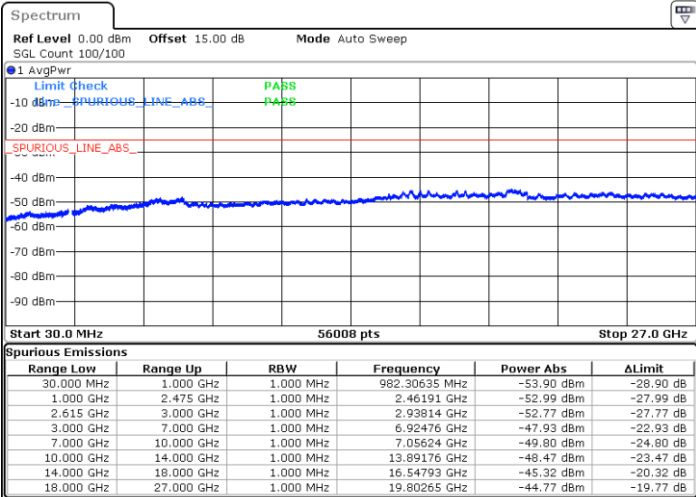

Date: 15.DEC.2022 15:16:18

Date: 15.DEC.2022 15:22:15

Middle Channel / FullIRB

N/A

Date: 15.DEC.2022 15:15:06

LTE Band 7C / 15MHz+10MHz

64QAM

Highest Channel / 1RB0 and 1RB49

Highest Channel / 1RB74 and 1RB0

Date: 15. DEC. 2022 15:37:04

Date: 15. DEC. 2022 15:35:52

Highest Channel / FullIRB

N/A

Date: 15. DEC. 2022 15:43:02

LTE Band 7C / 15MHz+15MHz

64QAM

Lowest Channel / 1RB0 and 1RB74

Lowest Channel / 1RB74 and 1RB0

Date: 15.DEC.2022 11:20:18

Date: 15.DEC.2022 11:14:21

Lowest Channel / FullIRB

N/A

Date: 15.DEC.2022 11:21:29

LTE Band 7C / 15MHz+15MHz