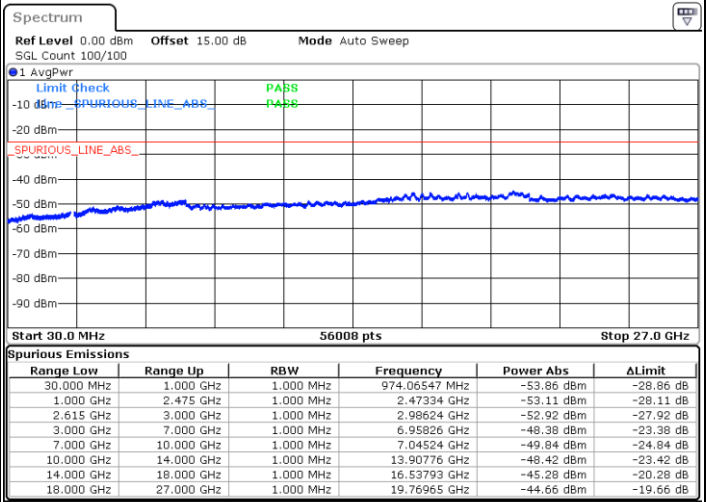

Lowest Channel / FullRB

N/A

Date: 15.DEC.2022 13:16:23

LTE Band 7C / 20MHz+15MHz

16QAM

MiddleChannel / 1RB0 and 1RB74

Middle Channel / 1RB99 and 1RB0

Date: 15.DEC.2022 13:26:35

Date: 15.DEC.2022 13:30:10

Middle Channel / FullIRB

N/A

Date: 15.DEC.2022 13:23:01

LTE Band 7C / 20MHz+15MHz

16QAM

Highest Channel / 1RB0 and 1RB74

Highest Channel / 1RB99 and 1RB0

Date: 15.DEC.2022 13:47:21

Date: 15.DEC.2022 13:43:45

Highest Channel / FullIRB

N/A

Date: 15.DEC.2022 13:50:57

LTE Band 7C / 20MHz+20MHz

16QAM

Lowest Channel / 1RB0 and 1RB99

Lowest Channel / 1RB99 and 1RB0

Date: 15.DEC.2022 14:08:08

Date: 15.DEC.2022 14:04:33

Lowest Channel / FullRB

N/A

Date: 15.DEC.2022 14:11:41

LTE Band 7C / 20MHz+20MHz

16QAM