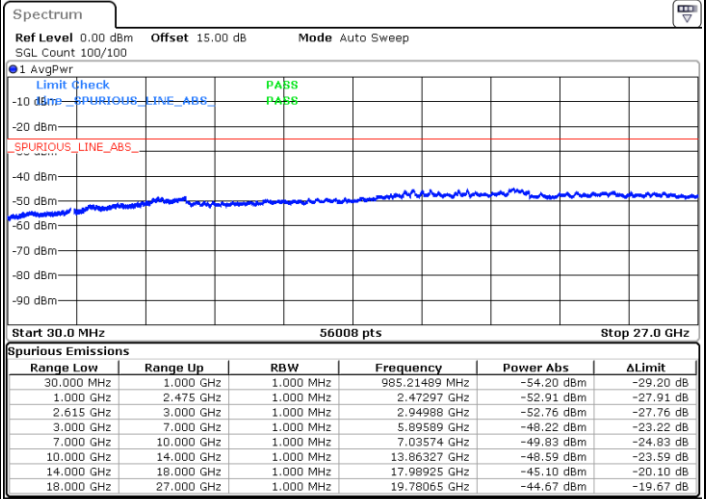

Highest Channel / 1RB0 and 1RB49

Highest Channel / 1RB99 and 1RB0

Date: 15.DEC.2022 10:42:05

Date: 15.DEC.2022 10:40:53

Highest Channel / FullIRB

N/A

Date: 15.DEC.2022 10:48:01

LTE Band 7C / 20MHz+15MHz

64QAM

Lowest Channel / 1RB0 and 1RB74

Lowest Channel / 1RB99 and 1RB0

Date: 15.DEC.2022 13:13:59

Date: 15.DEC.2022 13:08:02

Lowest Channel / FullIRB

N/A

Date: 15.DEC.2022 13:15:11

LTE Band 7C / 20MHz+15MHz

64QAM

MiddleChannel / 1RB0 and 1RB74

Middle Channel / 1RB99 and 1RB0

Date: 15.DEC.2022 13:25:24

Date: 15.DEC.2022 13:31:21

Middle Channel / FullIRB

N/A

Date: 15.DEC.2022 13:24:12

LTE Band 7C / 20MHz+15MHz

64QAM

Highest Channel / 1RB0 and 1RB74

Highest Channel / 1RB99 and 1RB0

Date: 15.DEC.2022 13:46:08

Date: 15.DEC.2022 13:44:56

Highest Channel / FullIRB