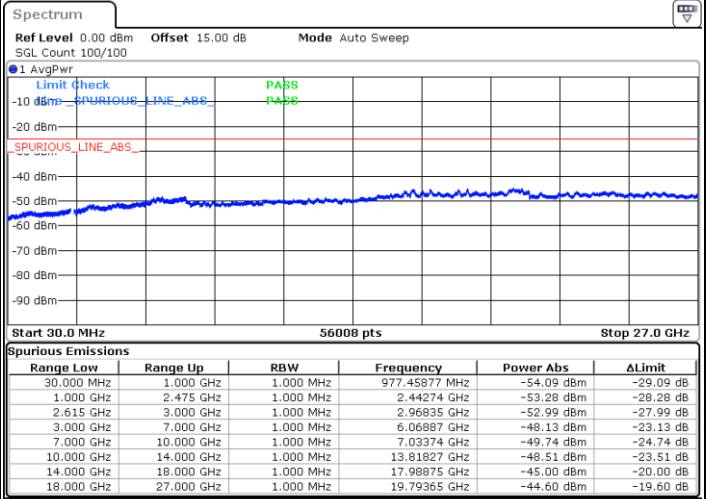

LTE Band 7C / 20MHz+10MHz

16QAM

Middle Channel / 1RB0 and 1RB49

Middle Channel / 1RB99 and 1RB0

Date: 15.DEC.2022 10:21:50

Date: 15.DEC.2022 10:25:24

Middle Channel / FullIRB

N/A

Date: 15.DEC.2022 10:18:15

LTE Band 7C / 20MHz+10MHz

16QAM

Highest Channel / 1RB0 and 1RB49

Highest Channel / 1RB99 and 1RB0

Date: 15.DEC.2022 10:43:16

Date: 15.DEC.2022 10:39:43

Highest Channel / FullIRB

N/A

Date: 15.DEC.2022 10:46:50

LTE Band 7C / 20MHz+15MHz

16QAM

Lowest Channel / 1RB0 and 1RB74

Lowest Channel / 1RB99 and 1RB0

Date: 15.DEC.2022 13:12:48

Date: 15.DEC.2022 13:09:14