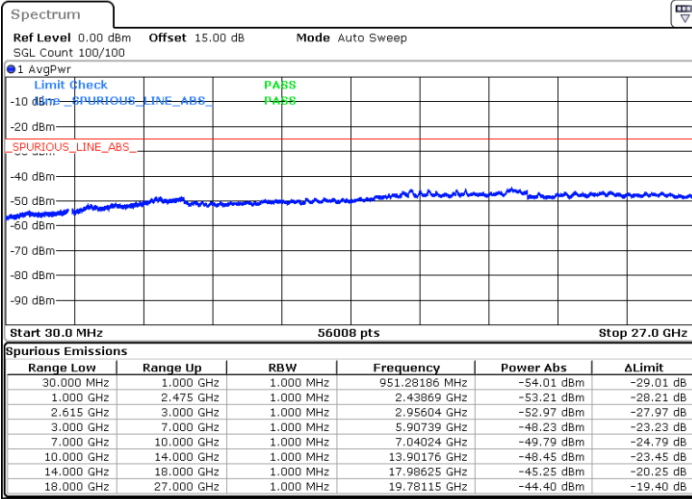

LTE Band 7C / 20MHz+10MHz

16QAM

Middle Channel / 1RB0 and 1RB49

Middle Channel / 1RB99 and 1RB0

Date: 15.DEC.2022 10:21:50

Date: 15.DEC.2022 10:25:24

Middle Channel / FullIRB

N/A

Date: 15.DEC.2022 10:18:15

LTE Band 7C / 20MHz+10MHz

16QAM

Highest Channel / 1RB0 and 1RB49

Highest Channel / 1RB99 and 1RB0

Date: 15.DEC.2022 10:43:16

Date: 15.DEC.2022 10:39:43

Highest Channel / FullIRB

N/A

Date: 15.DEC.2022 10:46:50

LTE Band 7C / 20MHz+15MHz

16QAM

Lowest Channel / 1RB0 and 1RB74

Lowest Channel / 1RB99 and 1RB0

Date: 15.DEC.2022 13:12:48

Date: 15.DEC.2022 13:09:14