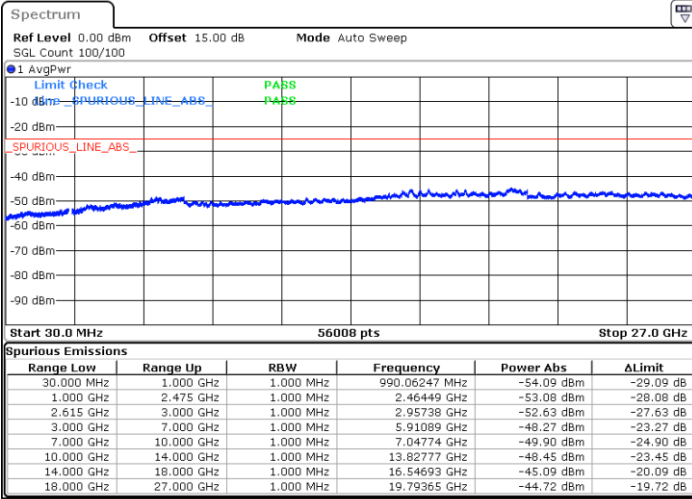

Date: 15.DEC.2022 13:24:12

LTE Band 7C / 20MHz+15MHz

64QAM

Highest Channel / 1RB0 and 1RB74

Highest Channel / 1RB99 and 1RB0

Date: 15.DEC.2022 13:46:08

Date: 15.DEC.2022 13:44:56

Highest Channel / FullIRB

N/A

Date: 15.DEC.2022 13:52:08

LTE Band 7C / 20MHz+20MHz

64QAM

Lowest Channel / 1RB0 and 1RB99

Lowest Channel / 1RB99 and 1RB0

Date: 15.DEC.2022 14:09:18

Date: 15.DEC.2022 14:03:21

Lowest Channel / FullRB

N/A

Date: 15.DEC.2022 14:10:30

LTE Band 7C / 20MHz+20MHz

64QAM

Middle Channel / 1RB0 and 1RB99

Middle Channel / 1RB99 and 1RB0

Date: 15.DEC.2022 14:20:44