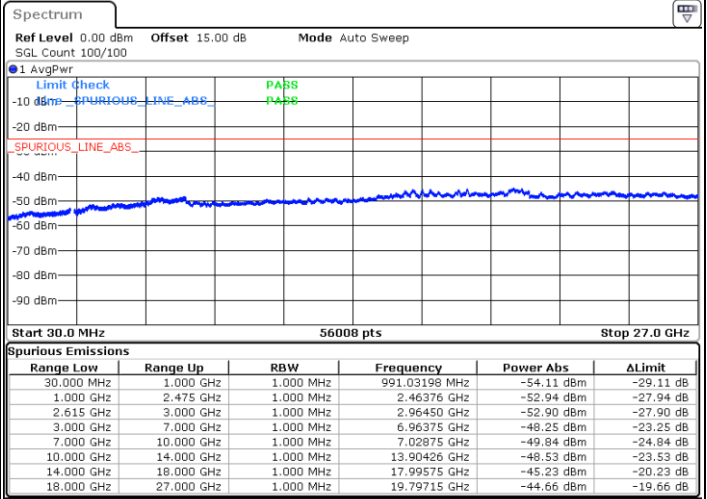

Date: 15.DEC.2022 11:37:42