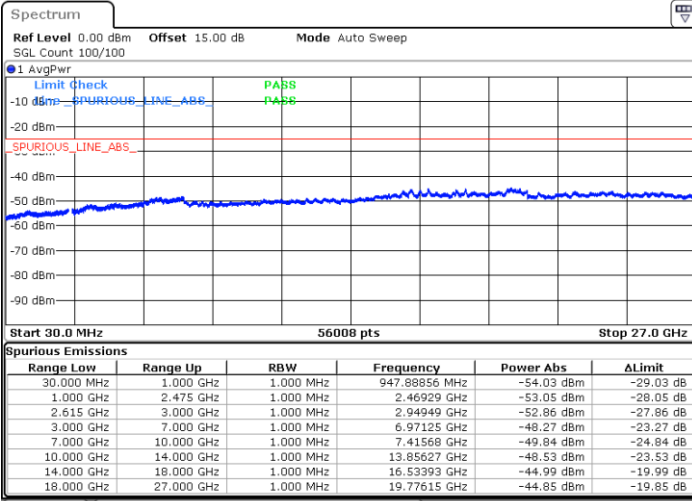

Date: 15.DEC.2022 13:47:21

Date: 15.DEC.2022 13:43:45

Highest Channel / FullIRB

N/A

Date: 15.DEC.2022 13:50:57

LTE Band 7C / 20MHz+20MHz

16QAM

Lowest Channel / 1RB0 and 1RB99

Lowest Channel / 1RB99 and 1RB0

Date: 15.DEC.2022 14:08:08

Date: 15.DEC.2022 14:04:33

Lowest Channel / FullRB

N/A

Date: 15.DEC.2022 14:11:41

LTE Band 7C / 20MHz+20MHz

16QAM

Middle Channel / 1RB0 and 1RB99

Middle Channel / 1RB99 and 1RB0

Date: 15.DEC.2022 14:21:56

Date: 15.DEC.2022 14:25:30

Middle Channel / FullIRB

N/A

Date: 15.DEC.2022 14:18:20

LTE Band 7C / 20MHz+20MHz