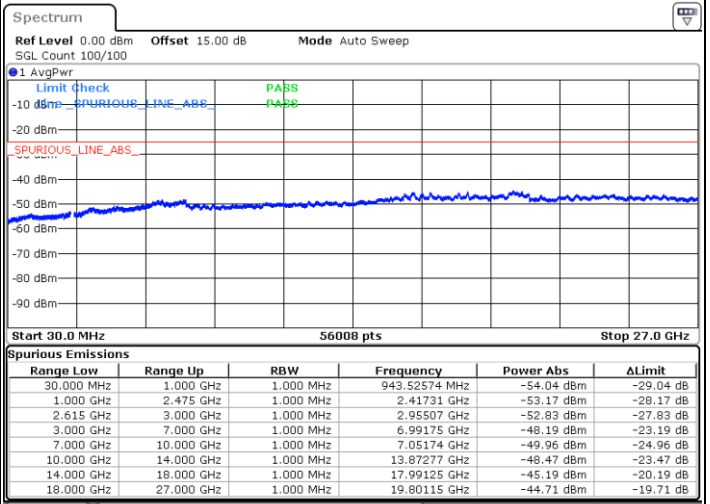

Date: 15.DEC.2022 10:18:15

LTE Band 7C / 20MHz+10MHz

16QAM

Highest Channel / 1RB0 and 1RB49

Highest Channel / 1RB99 and 1RB0

Date: 15.DEC.2022 10:43:16

Date: 15.DEC.2022 10:39:43

Highest Channel / FullIRB

N/A

Date: 15.DEC.2022 10:46:50

LTE Band 7C / 20MHz+15MHz

16QAM

Lowest Channel / 1RB0 and 1RB74

Lowest Channel / 1RB99 and 1RB0

Date: 15.DEC.2022 13:12:48

Date: 15.DEC.2022 13:09:14

Lowest Channel / FullRB

N/A

Date: 15.DEC.2022 13:16:23

LTE Band 7C / 20MHz+15MHz

16QAM

MiddleChannel / 1RB0 and 1RB74

Middle Channel / 1RB99 and 1RB0

Date: 15.DEC.2022 13:26:35

Date: 15.DEC.2022 13:30:10

Middle Channel / FullIRB

N/A

Date: 15.DEC.2022 13:23:01

LTE Band 7C / 20MHz+15MHz

16QAM

Highest Channel / 1RB0 and 1RB74

Highest Channel / 1RB99 and 1RB0