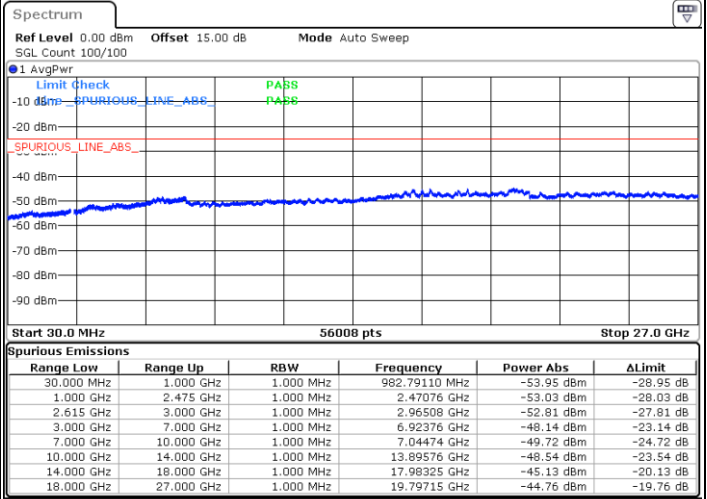

Lowest Channel / 1RB99 and 1RB0

Date: 15.DEC.2022 14:08:08

Date: 15.DEC.2022 14:04:33

Lowest Channel / FullRB

N/A

Date: 15.DEC.2022 14:11:41

LTE Band 7C / 20MHz+20MHz

16QAM

Middle Channel / 1RB0 and 1RB99

Middle Channel / 1RB99 and 1RB0

Date: 15.DEC.2022 14:21:56

Date: 15.DEC.2022 14:25:30

Middle Channel / FullIRB

N/A

Date: 15.DEC.2022 14:18:20

LTE Band 7C / 20MHz+20MHz

16QAM

Highest Channel / 1RB0 and 1RB99

Highest Channel / 1RB99 and 1RB0

Date: 15.DEC.2022 14:42:43

Date: 15.DEC.2022 14:39:08

Highest Channel / FullIRB

N/A

Date: 15.DEC.2022 14:46:19

LTE Band 7C / 10MHz+20MHz

64QAM

Lowest Channel / 1RB0 and 1RB99

Lowest Channel / 1RB49 and 1RB0

Date: 15.DEC.2022 09:12:42

Date: 15.DEC.2022 09:06:46

Lowest Channel / FullIRB

N/A