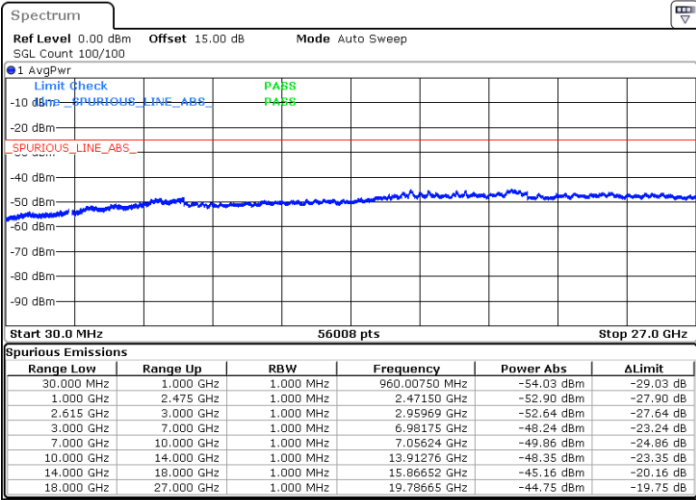

Highest Channel / 1RB0 and 1RB49

Highest Channel / 1RB99 and 1RB0

Date: 15.DEC.2022 10:42:05

Date: 15.DEC.2022 10:40:53

Highest Channel / FullIRB

N/A

Date: 15.DEC.2022 10:48:01

LTE Band 7C / 20MHz+15MHz

64QAM

Lowest Channel / 1RB0 and 1RB74

Lowest Channel / 1RB99 and 1RB0

Date: 15.DEC.2022 13:13:59

Date: 15.DEC.2022 13:08:02

Lowest Channel / FullIRB

N/A

Date: 15.DEC.2022 13:15:11

LTE Band 7C / 20MHz+15MHz

64QAM

MiddleChannel / 1RB0 and 1RB74

Middle Channel / 1RB99 and 1RB0

Date: 15.DEC.2022 13:25:24

Date: 15.DEC.2022 13:31:21

Middle Channel / FullIRB

N/A

Date: 15.DEC.2022 13:24:12

LTE Band 7C / 20MHz+15MHz

64QAM

Highest Channel / 1RB0 and 1RB74

Highest Channel / 1RB99 and 1RB0

Date: 15.DEC.2022 13:46:08

Date: 15.DEC.2022 13:44:56

Highest Channel / FullIRB