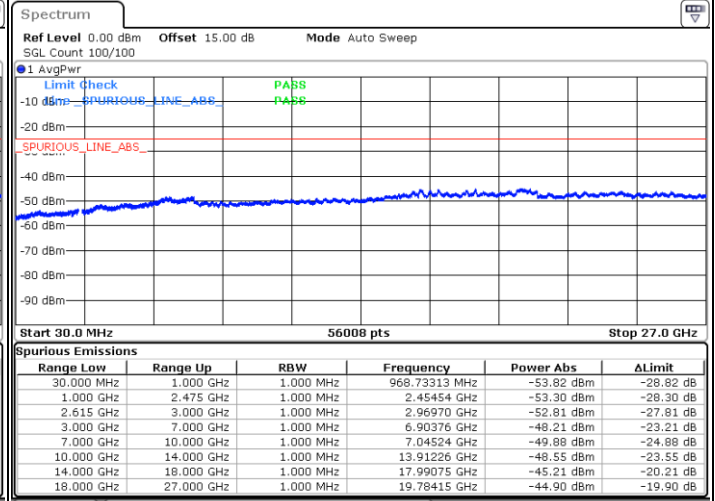

Date: 15.DEC.2022 09:13:54

LTE Band 7C / 10MHz+20MHz

64QAM

MiddleChannel / 1RB0 and 1RB99

Middle Channel / 1RB49 and 1RB0

Date: 15. DEC. 2022 09:24:04

Date: 15. DEC. 2022 09:30:00

Middle Channel / FullIRB

N/A

Date: 15. DEC. 2022 09:22:53

LTE Band 7C / 10MHz+20MHz

64QAM

Highest Channel / 1RB0 and 1RB99

Highest Channel / 1RB49 and 1RB0

Date: 15.DEC.2022 09:45:27

Date: 15.DEC.2022 09:44:16

Highest Channel / FullIRB

N/A

Date: 15.DEC.2022 09:51:23

LTE Band 7C / 15MHz+10MHz

64QAM

Lowest Channel / 1RB0 and 1RB49

Lowest Channel / 1RB74 and 1RB0

Date: 15.DEC.2022 15:04:50

Date: 15.DEC.2022 14:58:53

Lowest Channel / FullIRB

N/A

Date: 15.DEC.2022 15:06:02

LTE Band 7C / 15MHz+10MHz

64QAM

Middle Channel / 1RB0 and 1RB49

Middle Channel / 1RB74 and 1RB0