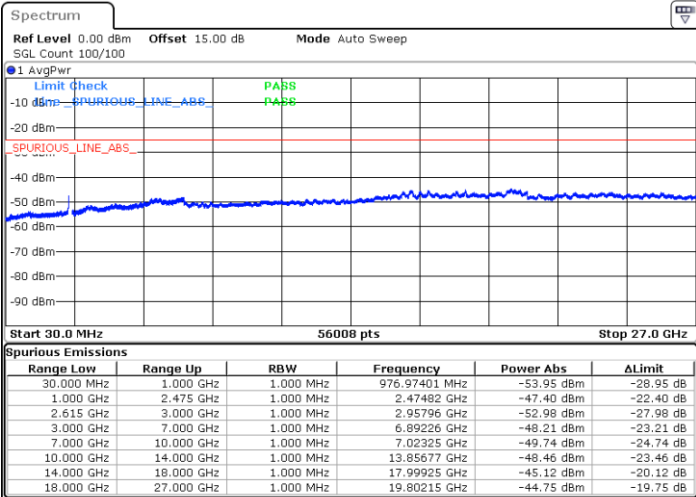

Date: 15.DEC.2022 13:47:21

Date: 15.DEC.2022 13:43:45

Highest Channel / FullIRB

N/A

Date: 15.DEC.2022 13:50:57

LTE Band 7C / 20MHz+20MHz

16QAM

Lowest Channel / 1RB0 and 1RB99

Lowest Channel / 1RB99 and 1RB0

Date: 15.DEC.2022 14:08:08

Date: 15.DEC.2022 14:04:33

Lowest Channel / FullRB

N/A

Date: 15.DEC.2022 14:11:41

LTE Band 7C / 20MHz+20MHz

16QAM

Middle Channel / 1RB0 and 1RB99

Middle Channel / 1RB99 and 1RB0

Date: 15.DEC.2022 14:21:56

Date: 15.DEC.2022 14:25:30

Middle Channel / FullIRB

N/A

Date: 15.DEC.2022 14:18:20

LTE Band 7C / 20MHz+20MHz