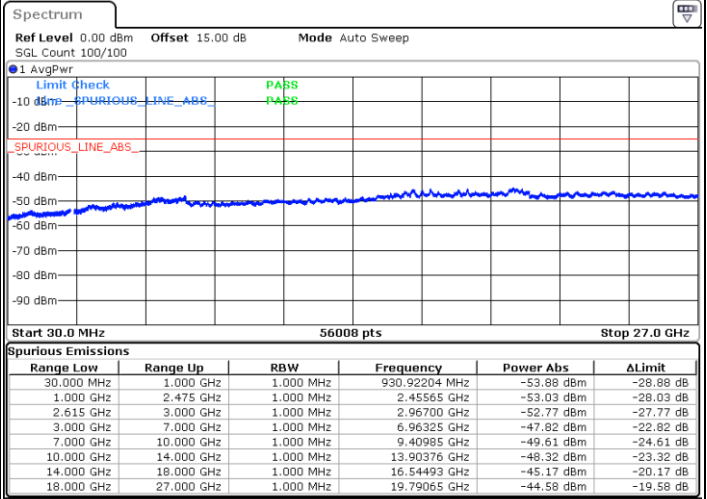

Middle Channel / FullRB

N/A

Date: 15. DEC. 2022 12:27:31

LTE Band 7C / 15MHz+20MHz

64QAM

Highest Channel / 1RB0 and 1RB99

Highest Channel / 1RB74 and 1RB0

Date: 15.DEC.2022 12:50:13

Date: 15.DEC.2022 12:49:02

Highest Channel / FullIRB

N/A

Date: 15.DEC.2022 12:56:10

LTE Band 7C / 20MHz+10MHz

64QAM

Lowest Channel / 1RB0 and 1RB49

Lowest Channel / 1RB99 and 1RB0

Date: 15.DEC.2022 10:09:14

Date: 15.DEC.2022 10:03:19

Lowest Channel / FullIRB

N/A

Date: 15.DEC.2022 10:10:26

LTE Band 7C / 20MHz+10MHz

64QAM

Middle Channel / 1RB0 and 1RB49