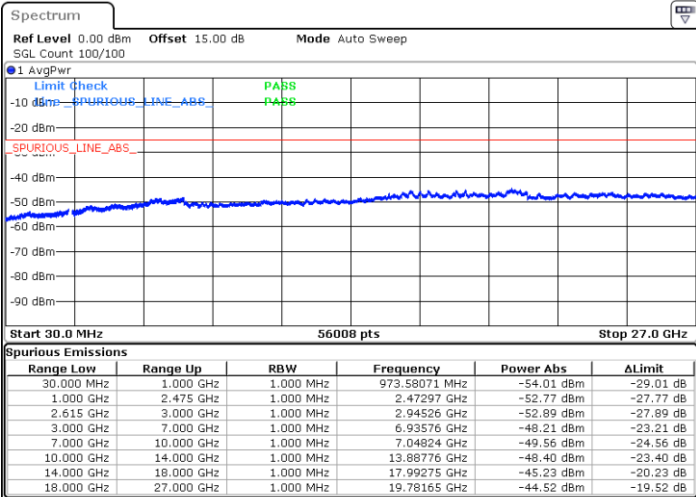

Date: 15.DEC.2022 11:59:17

LTE Band 7C / 15MHz+20MHz

64QAM

Lowest Channel / 1RB0 and 1RB99

Lowest Channel / 1RB74 and 1RB0

Date: 15.DEC.2022 12:17:18

Date: 15.DEC.2022 12:11:21

Lowest Channel / FullIRB

N/A

Date: 15.DEC.2022 12:18:30

LTE Band 7C / 15MHz+20MHz

64QAM

Middle Channel / 1RB0 and 1RB9

Middle Channel / 1RB74 and 1RB0

Date: 15. DEC. 2022 12:28:43

Date: 15. DEC. 2022 12:34:39

Middle Channel / FullRB

N/A

Date: 15. DEC. 2022 12:27:31

LTE Band 7C / 15MHz+20MHz

64QAM

Highest Channel / 1RB0 and 1RB99

Highest Channel / 1RB74 and 1RB0

Date: 15.DEC.2022 12:50:13

Date: 15.DEC.2022 12:49:02

Highest Channel / FullIRB

N/A

Date: 15.DEC.2022 12:56:10

LTE Band 7C / 20MHz+10MHz

64QAM

Lowest Channel / 1RB0 and 1RB49

Lowest Channel / 1RB99 and 1RB0