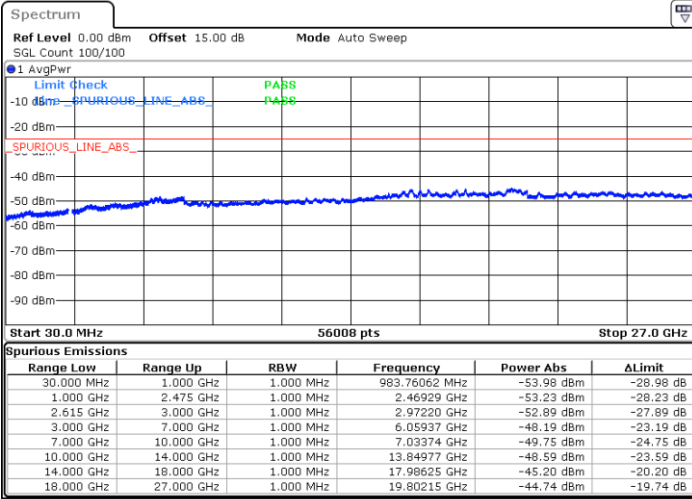

Lowest Channel / 1RB0 and 1RB74

Lowest Channel / 1RB74 and 1RB0

Date: 15.DEC.2022 11:20:18

Date: 15.DEC.2022 11:14:21

Lowest Channel / FullIRB

N/A

Date: 15.DEC.2022 11:21:29

LTE Band 7C / 15MHz+15MHz

64QAM

Middle Channel / 1RB0 and 1RB74

Middle Channel / 1RB74 and 1RB0

Date: 15.DEC.2022 11:31:44

Date: 15.DEC.2022 11:37:42

Middle Channel / FullIRB

N/A

Date: 15.DEC.2022 11:30:31

LTE Band 7C / 15MHz+15MHz

64QAM

Highest Channel / 1RB0 and 1RB74

Highest Channel / 1RB74 and 1RB0

Date: 15.DEC.2022 11:53:18

Date: 15.DEC.2022 11:52:06

Highest Channel / FullIRB

N/A