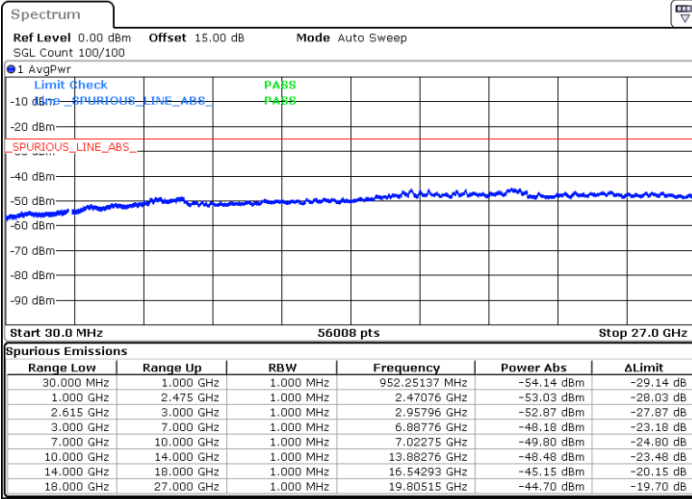

N/A

Date: 15.DEC.2022 12:18:30

LTE Band 7C / 15MHz+20MHz

64QAM

Middle Channel / 1RB0 and 1RB9

Middle Channel / 1RB74 and 1RB0

Date: 15. DEC. 2022 12:28:43

Date: 15. DEC. 2022 12:34:39

Middle Channel / FullRB

N/A

Date: 15. DEC. 2022 12:27:31

LTE Band 7C / 15MHz+20MHz

64QAM

Highest Channel / 1RB0 and 1RB99

Highest Channel / 1RB74 and 1RB0

Date: 15.DEC.2022 12:50:13

Date: 15.DEC.2022 12:49:02

Highest Channel / FullIRB

N/A

Date: 15.DEC.2022 12:56:10

LTE Band 7C / 20MHz+10MHz

64QAM

Lowest Channel / 1RB0 and 1RB49

Lowest Channel / 1RB99 and 1RB0