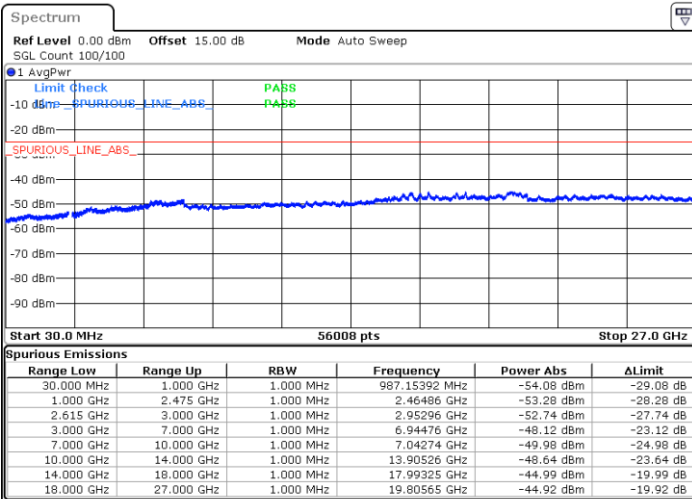

Middle Channel / 1RB0 and 1RB99

Middle Channel / 1RB99 and 1RB0

Date: 15.DEC.2022 14:21:56

Date: 15.DEC.2022 14:25:30

Middle Channel / FullIRB

N/A

Date: 15.DEC.2022 14:18:20

LTE Band 7C / 20MHz+20MHz

16QAM

Highest Channel / 1RB0 and 1RB99

Highest Channel / 1RB99 and 1RB0

Date: 15.DEC.2022 14:42:43

Date: 15.DEC.2022 14:39:08

Highest Channel / FullIRB

N/A

Date: 15.DEC.2022 14:46:19

LTE Band 7C / 10MHz+20MHz

64QAM

Lowest Channel / 1RB0 and 1RB99

Lowest Channel / 1RB49 and 1RB0

Date: 15.DEC.2022 09:12:42

Date: 15.DEC.2022 09:06:46

Lowest Channel / FullIRB

N/A