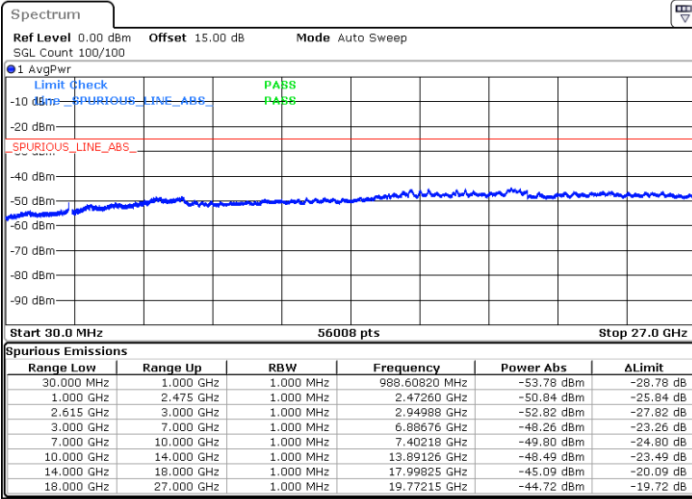

Date: 15.DEC.2022 15:16:18

Date: 15.DEC.2022 15:22:15

Middle Channel / FullIRB

N/A

Date: 15.DEC.2022 15:15:06

LTE Band 7C / 15MHz+10MHz

64QAM

Highest Channel / 1RB0 and 1RB49

Highest Channel / 1RB74 and 1RB0

Date: 15. DEC. 2022 15:37:04

Date: 15. DEC. 2022 15:35:52

Highest Channel / FullIRB

N/A

Date: 15. DEC. 2022 15:43:02

LTE Band 7C / 15MHz+15MHz

64QAM

Lowest Channel / 1RB0 and 1RB74

Lowest Channel / 1RB74 and 1RB0

Date: 15.DEC.2022 11:20:18

Date: 15.DEC.2022 11:14:21

Lowest Channel / FullIRB

N/A

Date: 15.DEC.2022 11:21:29

LTE Band 7C / 15MHz+15MHz