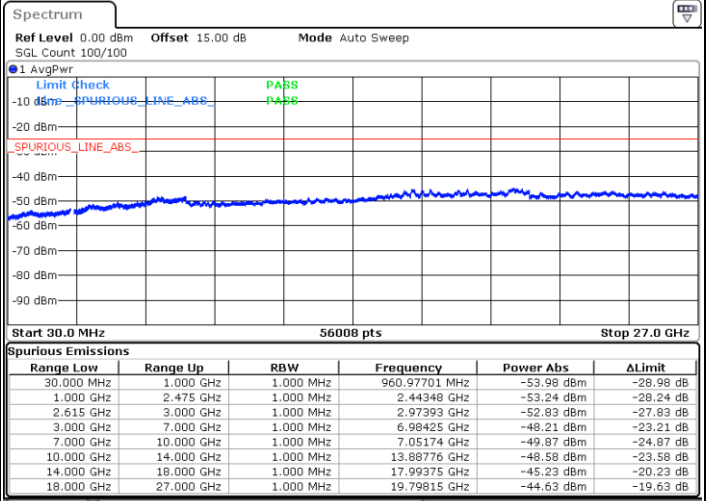

Date: 15.DEC.2022 12:49:02

Highest Channel / FullIRB

N/A

Date: 15.DEC.2022 12:56:10

LTE Band 7C / 20MHz+10MHz

64QAM

Lowest Channel / 1RB0 and 1RB49

Lowest Channel / 1RB99 and 1RB0

Date: 15.DEC.2022 10:09:14

Date: 15.DEC.2022 10:03:19

Lowest Channel / FullIRB

N/A

Date: 15.DEC.2022 10:10:26

LTE Band 7C / 20MHz+10MHz

64QAM

Middle Channel / 1RB0 and 1RB49

Middle Channel / 1RB99 and 1RB0

Date: 15. DEC. 2022 10:20:39

Date: 15. DEC. 2022 10:26:35

Middle Channel / FullIRB

N/A

Date: 15. DEC. 2022 10:19:27

LTE Band 7C / 20MHz+10MHz

64QAM

Highest Channel / 1RB0 and 1RB49

Highest Channel / 1RB99 and 1RB0

Date: 15.DEC.2022 10:42:05

Date: 15.DEC.2022 10:40:53

Highest Channel / FullIRB

N/A

Date: 15.DEC.2022 10:48:01

LTE Band 7C / 20MHz+15MHz