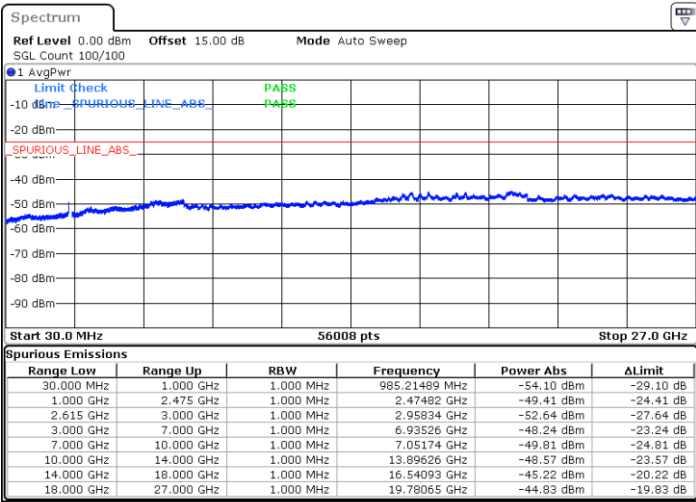

Date: 15.DEC.2022 10:18:15

LTE Band 7C / 20MHz+10MHz

16QAM

Highest Channel / 1RB0 and 1RB49

Highest Channel / 1RB99 and 1RB0

Date: 15.DEC.2022 10:43:16

Date: 15.DEC.2022 10:39:43

Highest Channel / FullIRB

N/A

Date: 15.DEC.2022 10:46:50

LTE Band 7C / 20MHz+15MHz

16QAM

Lowest Channel / 1RB0 and 1RB74

Lowest Channel / 1RB99 and 1RB0

Date: 15.DEC.2022 13:12:48

Date: 15.DEC.2022 13:09:14

Lowest Channel / FullRB

N/A

Date: 15.DEC.2022 13:16:23

LTE Band 7C / 20MHz+15MHz

16QAM

MiddleChannel / 1RB0 and 1RB74

Middle Channel / 1RB99 and 1RB0

Date: 15.DEC.2022 13:26:35

Date: 15.DEC.2022 13:30:10

Middle Channel / FullIRB

N/A

Date: 15.DEC.2022 13:23:01

LTE Band 7C / 20MHz+15MHz

16QAM

Highest Channel / 1RB0 and 1RB74

Highest Channel / 1RB99 and 1RB0