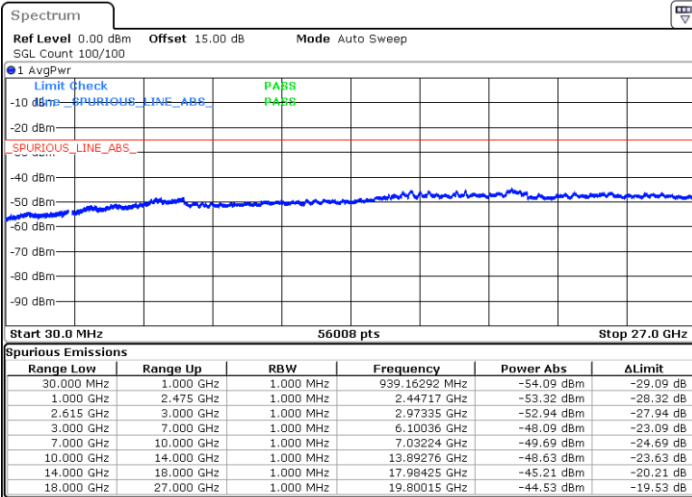

Lowest Channel / 1RB0 and 1RB74

Lowest Channel / 1RB74 and 1RB0

Date: 15.DEC.2022 11:20:18

Date: 15.DEC.2022 11:14:21

Lowest Channel / FullIRB

N/A

Date: 15.DEC.2022 11:21:29

LTE Band 7C / 15MHz+15MHz

LTE Band 7C / 15MHz+15MHz

64QAM

Highest Channel / 1RB0 and 1RB74

Highest Channel / 1RB74 and 1RB0

Date: 15.DEC.2022 11:53:18

Date: 15.DEC.2022 11:52:06

Highest Channel / FullIRB

N/A

Date: 15.DEC.2022 11:59:17

LTE Band 7C / 15MHz+20MHz

64QAM

Lowest Channel / 1RB0 and 1RB99

Lowest Channel / 1RB74 and 1RB0

Date: 15.DEC.2022 12:17:18

Date: 15.DEC.2022 12:11:21

Lowest Channel / FullIRB