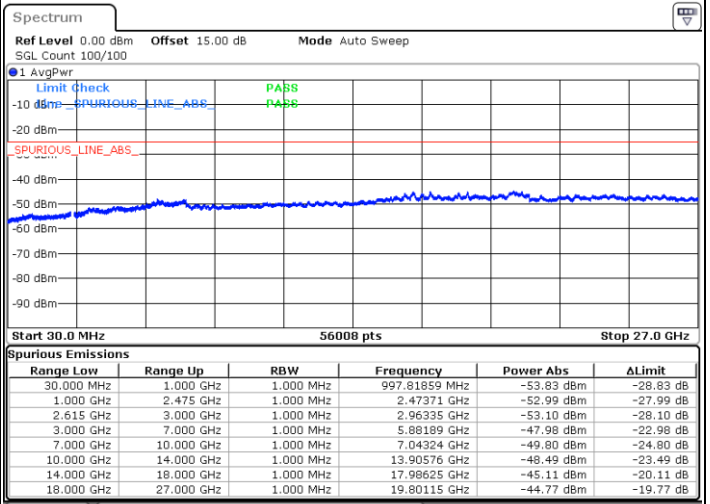

Date: 15.DEC.2022 13:30:10

Middle Channel / FullIRB

N/A

Date: 15.DEC.2022 13:23:01

LTE Band 7C / 20MHz+15MHz

16QAM

Highest Channel / 1RB0 and 1RB74

Highest Channel / 1RB99 and 1RB0

Date: 15.DEC.2022 13:47:21

Date: 15.DEC.2022 13:43:45

Highest Channel / FullIRB

N/A

Date: 15.DEC.2022 13:50:57

LTE Band 7C / 20MHz+20MHz

16QAM

Lowest Channel / 1RB0 and 1RB99

Lowest Channel / 1RB99 and 1RB0

Date: 15.DEC.2022 14:08:08

Date: 15.DEC.2022 14:04:33

Lowest Channel / FullRB

N/A

Date: 15.DEC.2022 14:11:41

LTE Band 7C / 20MHz+20MHz

16QAM

Middle Channel / 1RB0 and 1RB99

Middle Channel / 1RB99 and 1RB0

Date: 15.DEC.2022 14:21:56

Date: 15.DEC.2022 14:25:30

Middle Channel / FullIRB

N/A

Date: 15.DEC.2022 14:18:20

LTE Band 7C / 20MHz+20MHz