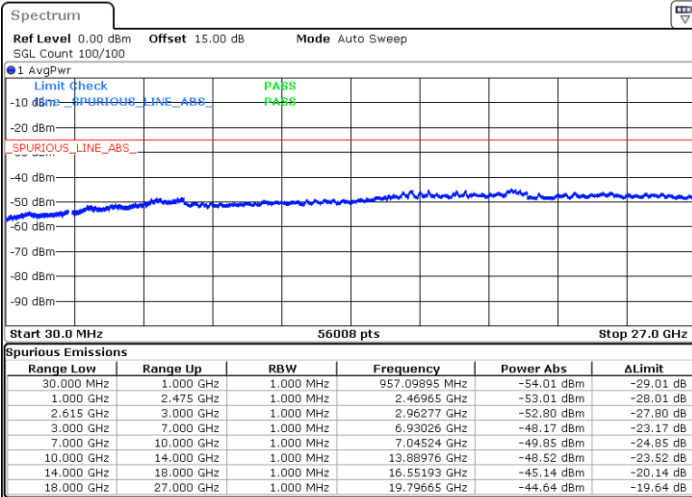

Date: 15.DEC.2022 10:09:14

Date: 15.DEC.2022 10:03:19

Lowest Channel / FullIRB

N/A

Date: 15.DEC.2022 10:10:26

LTE Band 7C / 20MHz+10MHz

64QAM

Middle Channel / 1RB0 and 1RB49

Middle Channel / 1RB99 and 1RB0

Date: 15. DEC. 2022 10:20:39

Date: 15. DEC. 2022 10:26:35

Middle Channel / FullIRB

N/A

Date: 15. DEC. 2022 10:19:27

LTE Band 7C / 20MHz+10MHz

64QAM

Highest Channel / 1RB0 and 1RB49

Highest Channel / 1RB99 and 1RB0

Date: 15.DEC.2022 10:42:05

Date: 15.DEC.2022 10:40:53

Highest Channel / FullIRB

N/A

Date: 15.DEC.2022 10:48:01

LTE Band 7C / 20MHz+15MHz

64QAM

Lowest Channel / 1RB0 and 1RB74

Lowest Channel / 1RB99 and 1RB0

Date: 15.DEC.2022 13:13:59

Date: 15.DEC.2022 13:08:02

Lowest Channel / FullIRB

N/A

Date: 15.DEC.2022 13:15:11