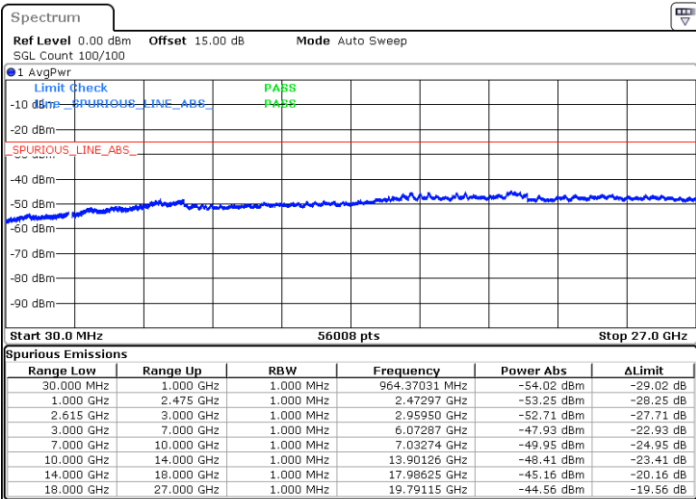

Lowest Channel / FullRB

N/A

Date: 15.DEC.2022 13:16:23

LTE Band 7C / 20MHz+15MHz

16QAM

MiddleChannel / 1RB0 and 1RB74

Middle Channel / 1RB99 and 1RB0

Date: 15.DEC.2022 13:26:35

Date: 15.DEC.2022 13:30:10

Middle Channel / FullIRB

N/A

Date: 15.DEC.2022 13:23:01

LTE Band 7C / 20MHz+15MHz

16QAM

Highest Channel / 1RB0 and 1RB74

Highest Channel / 1RB99 and 1RB0

Date: 15.DEC.2022 13:47:21

Date: 15.DEC.2022 13:43:45

Highest Channel / FullIRB

N/A

Date: 15.DEC.2022 13:50:57

LTE Band 7C / 20MHz+20MHz

16QAM

Lowest Channel / 1RB0 and 1RB99

Lowest Channel / 1RB99 and 1RB0

Date: 15.DEC.2022 14:08:08

Date: 15.DEC.2022 14:04:33

Lowest Channel / FullRB

N/A

Date: 15.DEC.2022 14:11:41

LTE Band 7C / 20MHz+20MHz

16QAM