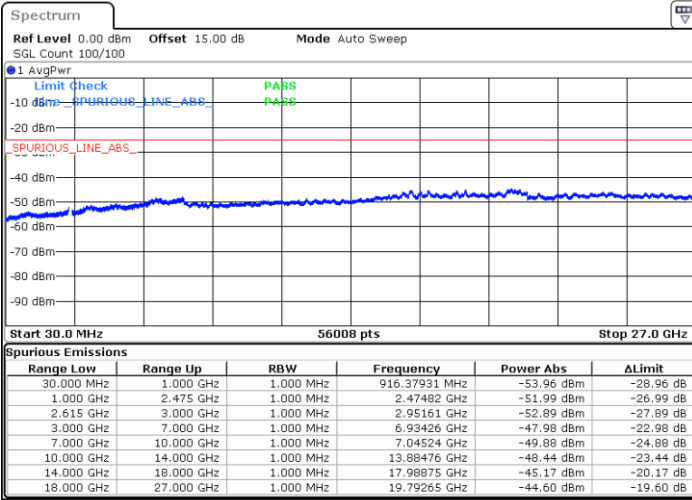

N/A

Date: 15. DEC. 2022 09:22:53

LTE Band 7C / 10MHz+20MHz

64QAM

Highest Channel / 1RB0 and 1RB99

Highest Channel / 1RB49 and 1RB0

Date: 15.DEC.2022 09:45:27

Date: 15.DEC.2022 09:44:16

Highest Channel / FullIRB

N/A

Date: 15.DEC.2022 09:51:23

LTE Band 7C / 15MHz+10MHz

64QAM

Lowest Channel / 1RB0 and 1RB49

Lowest Channel / 1RB74 and 1RB0

Date: 15.DEC.2022 15:04:50

Date: 15.DEC.2022 14:58:53

Lowest Channel / FullIRB

N/A

Date: 15.DEC.2022 15:06:02

LTE Band 7C / 15MHz+10MHz

64QAM

Middle Channel / 1RB0 and 1RB49

Middle Channel / 1RB74 and 1RB0