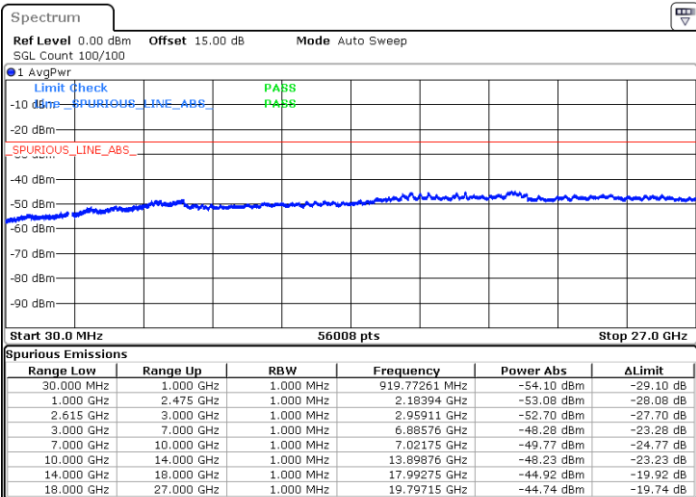

LTE Band 7C / 20MHz+10MHz

16QAM

Middle Channel / 1RB0 and 1RB49

Middle Channel / 1RB99 and 1RB0

Date: 15.DEC.2022 10:21:50

Date: 15.DEC.2022 10:25:24

Middle Channel / FullIRB

N/A

Date: 15.DEC.2022 10:18:15

LTE Band 7C / 20MHz+10MHz

16QAM

Highest Channel / 1RB0 and 1RB49

Highest Channel / 1RB99 and 1RB0

Date: 15.DEC.2022 10:43:16

Date: 15.DEC.2022 10:39:43

Highest Channel / FullIRB

N/A

Date: 15.DEC.2022 10:46:50

LTE Band 7C / 20MHz+15MHz

16QAM

Lowest Channel / 1RB0 and 1RB74

Lowest Channel / 1RB99 and 1RB0

Date: 15.DEC.2022 13:12:48

Date: 15.DEC.2022 13:09:14

Lowest Channel / FullRB

N/A

Date: 15.DEC.2022 13:16:23

LTE Band 7C / 20MHz+15MHz

16QAM

MiddleChannel / 1RB0 and 1RB74

Middle Channel / 1RB99 and 1RB0

Date: 15.DEC.2022 13:26:35