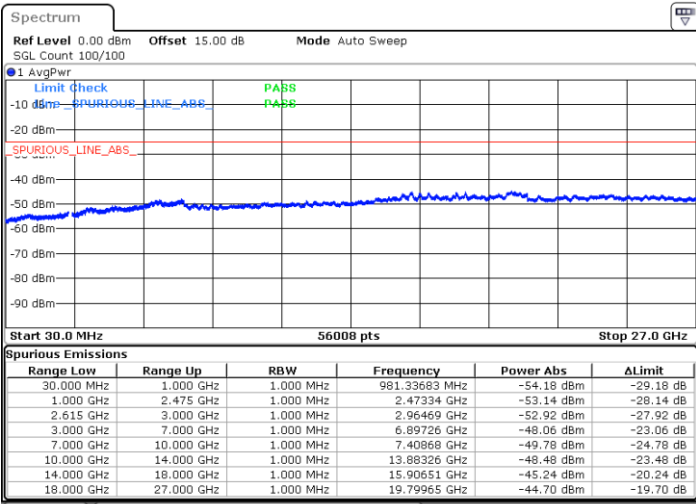

Date: 15.DEC.2022 13:30:10

Middle Channel / FullIRB

N/A

Date: 15.DEC.2022 13:23:01

LTE Band 7C / 20MHz+15MHz

16QAM

Highest Channel / 1RB0 and 1RB74

Highest Channel / 1RB99 and 1RB0

Date: 15.DEC.2022 13:47:21

Date: 15.DEC.2022 13:43:45

Highest Channel / FullIRB

N/A

Date: 15.DEC.2022 13:50:57

LTE Band 7C / 20MHz+20MHz

16QAM

Lowest Channel / 1RB0 and 1RB99

Lowest Channel / 1RB99 and 1RB0

Date: 15.DEC.2022 14:08:08

Date: 15.DEC.2022 14:04:33

Lowest Channel / FullRB

N/A

Date: 15.DEC.2022 14:11:41

LTE Band 7C / 20MHz+20MHz

16QAM