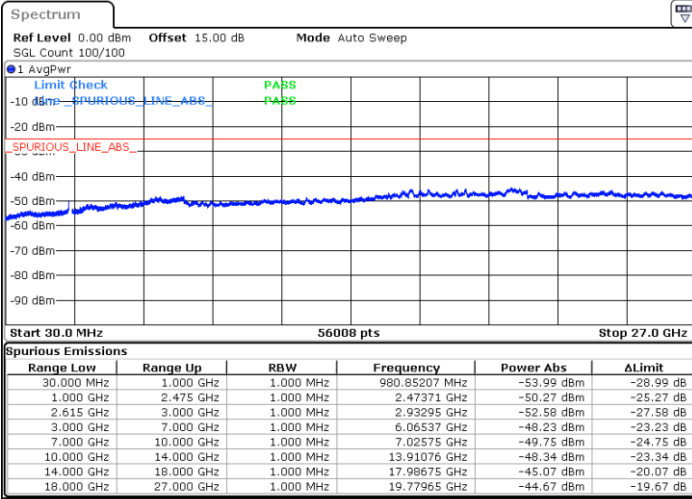

Middle Channel / FullRB

N/A

Date: 15. DEC. 2022 12:27:31

LTE Band 7C / 15MHz+20MHz

64QAM

Highest Channel / 1RB0 and 1RB99

Highest Channel / 1RB74 and 1RB0

Date: 15.DEC.2022 12:50:13

Date: 15.DEC.2022 12:49:02

Highest Channel / FullIRB

N/A

Date: 15.DEC.2022 12:56:10

LTE Band 7C / 20MHz+10MHz

64QAM

Lowest Channel / 1RB0 and 1RB49

Lowest Channel / 1RB99 and 1RB0

Date: 15.DEC.2022 10:09:14

Date: 15.DEC.2022 10:03:19

Lowest Channel / FullIRB

N/A

Date: 15.DEC.2022 10:10:26

LTE Band 7C / 20MHz+10MHz

64QAM

Middle Channel / 1RB0 and 1RB49