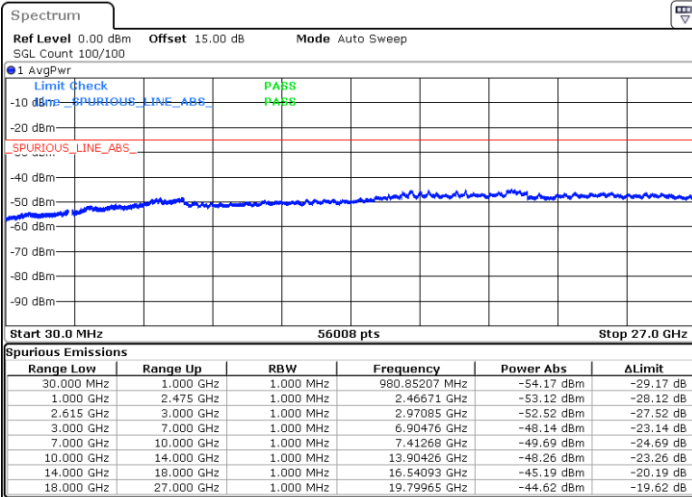

LTE Band 7C / 10MHz+20MHz

64QAM

Lowest Channel / 1RB0 and 1RB99

Lowest Channel / 1RB49 and 1RB0

Date: 15.DEC.2022 09:12:42

Date: 15.DEC.2022 09:06:46

Lowest Channel / FullIRB

N/A

Date: 15.DEC.2022 09:13:54

LTE Band 7C / 10MHz+20MHz

64QAM

MiddleChannel / 1RB0 and 1RB99

Middle Channel / 1RB49 and 1RB0

Date: 15. DEC. 2022 09:24:04

Date: 15. DEC. 2022 09:30:00

Middle Channel / FullIRB

N/A

Date: 15. DEC. 2022 09:22:53

LTE Band 7C / 10MHz+20MHz

64QAM

Highest Channel / 1RB0 and 1RB99

Highest Channel / 1RB49 and 1RB0

Date: 15.DEC.2022 09:45:27

Date: 15.DEC.2022 09:44:16

Highest Channel / FullIRB

N/A

Date: 15.DEC.2022 09:51:23

LTE Band 7C / 15MHz+10MHz

64QAM

Lowest Channel / 1RB0 and 1RB49

Lowest Channel / 1RB74 and 1RB0

Date: 15.DEC.2022 15:04:50