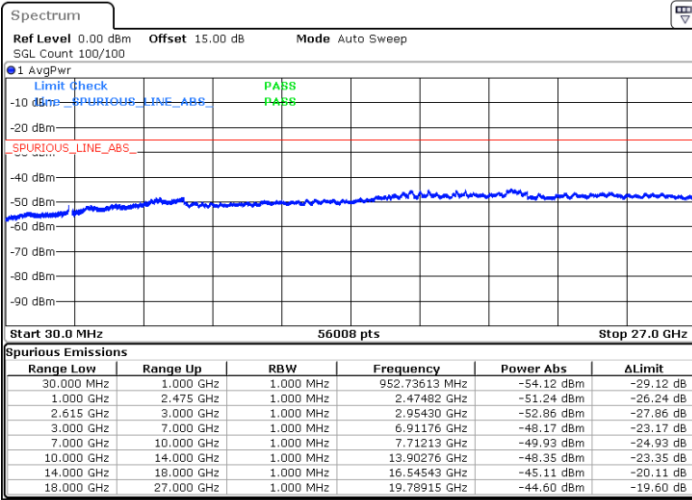

Middle Channel / FullRB

N/A

Date: 15. DEC. 2022 12:27:31

LTE Band 7C / 15MHz+20MHz

64QAM

Highest Channel / 1RB0 and 1RB99

Highest Channel / 1RB74 and 1RB0

Date: 15.DEC.2022 12:50:13

Date: 15.DEC.2022 12:49:02

Highest Channel / FullIRB

N/A

Date: 15.DEC.2022 12:56:10

LTE Band 7C / 20MHz+10MHz

64QAM

Lowest Channel / 1RB0 and 1RB49

Lowest Channel / 1RB99 and 1RB0

Date: 15.DEC.2022 10:09:14

Date: 15.DEC.2022 10:03:19

Lowest Channel / FullIRB

N/A

Date: 15.DEC.2022 10:10:26

LTE Band 7C / 20MHz+10MHz

64QAM

Middle Channel / 1RB0 and 1RB49