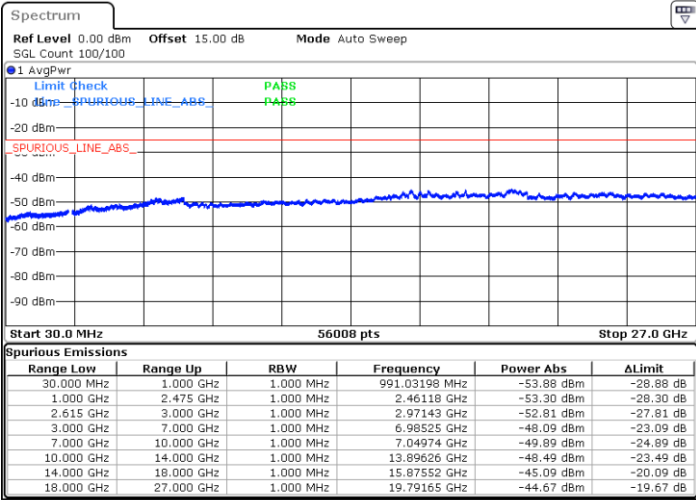

Date: 15.DEC.2022 12:49:02

Highest Channel / FullIRB

N/A

Date: 15.DEC.2022 12:56:10

LTE Band 7C / 20MHz+10MHz

64QAM

Lowest Channel / 1RB0 and 1RB49

Lowest Channel / 1RB99 and 1RB0

Date: 15.DEC.2022 10:09:14

Date: 15.DEC.2022 10:03:19

Lowest Channel / FullIRB

N/A

Date: 15.DEC.2022 10:10:26

LTE Band 7C / 20MHz+10MHz

64QAM

Middle Channel / 1RB0 and 1RB49

Middle Channel / 1RB99 and 1RB0

Date: 15. DEC. 2022 10:20:39

Date: 15. DEC. 2022 10:26:35

Middle Channel / FullIRB

N/A

Date: 15. DEC. 2022 10:19:27

LTE Band 7C / 20MHz+10MHz

64QAM

Highest Channel / 1RB0 and 1RB49

Highest Channel / 1RB99 and 1RB0

Date: 15.DEC.2022 10:42:05

Date: 15.DEC.2022 10:40:53

Highest Channel / FullIRB

N/A

Date: 15.DEC.2022 10:48:01

LTE Band 7C / 20MHz+15MHz