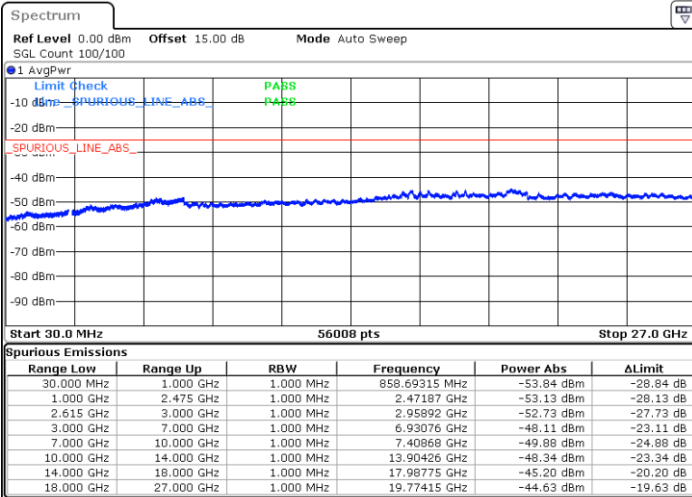

N/A

Date: 15.DEC.2022 12:18:30

LTE Band 7C / 15MHz+20MHz

64QAM

Middle Channel / 1RB0 and 1RB9

Middle Channel / 1RB74 and 1RB0

Date: 15. DEC. 2022 12:28:43

Date: 15. DEC. 2022 12:34:39

Middle Channel / FullRB

N/A

Date: 15. DEC. 2022 12:27:31

LTE Band 7C / 15MHz+20MHz

64QAM

Highest Channel / 1RB0 and 1RB99

Highest Channel / 1RB74 and 1RB0

Date: 15.DEC.2022 12:50:13

Date: 15.DEC.2022 12:49:02

Highest Channel / FullIRB

N/A

Date: 15.DEC.2022 12:56:10

LTE Band 7C / 20MHz+10MHz

64QAM

Lowest Channel / 1RB0 and 1RB49

Lowest Channel / 1RB99 and 1RB0

Date: 15.DEC.2022 10:09:14

Date: 15.DEC.2022 10:03:19

Lowest Channel / FullIRB

N/A

Date: 15.DEC.2022 10:10:26

LTE Band 7C / 20MHz+10MHz

64QAM

Middle Channel / 1RB0 and 1RB49