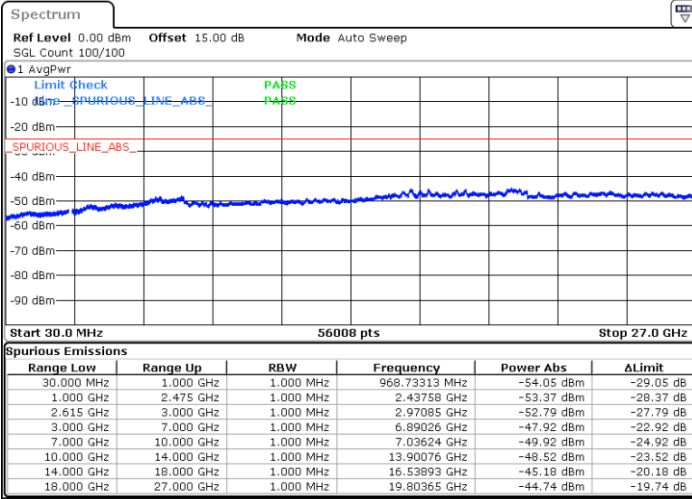

Lowest Channel / 1RB99 and 1RB0

Date: 15.DEC.2022 14:08:08

Date: 15.DEC.2022 14:04:33

Lowest Channel / FullRB

N/A

Date: 15.DEC.2022 14:11:41

LTE Band 7C / 20MHz+20MHz

16QAM

Middle Channel / 1RB0 and 1RB99

Middle Channel / 1RB99 and 1RB0

Date: 15.DEC.2022 14:21:56

Date: 15.DEC.2022 14:25:30

Middle Channel / FullIRB

N/A

Date: 15.DEC.2022 14:18:20

LTE Band 7C / 20MHz+20MHz

16QAM

Highest Channel / 1RB0 and 1RB99

Highest Channel / 1RB99 and 1RB0

Date: 15.DEC.2022 14:42:43

Date: 15.DEC.2022 14:39:08

Highest Channel / FullIRB

N/A

Date: 15.DEC.2022 14:46:19

LTE Band 7C / 10MHz+20MHz

64QAM

Lowest Channel / 1RB0 and 1RB99

Lowest Channel / 1RB49 and 1RB0

Date: 15.DEC.2022 09:12:42

Date: 15.DEC.2022 09:06:46

Lowest Channel / FullIRB

N/A