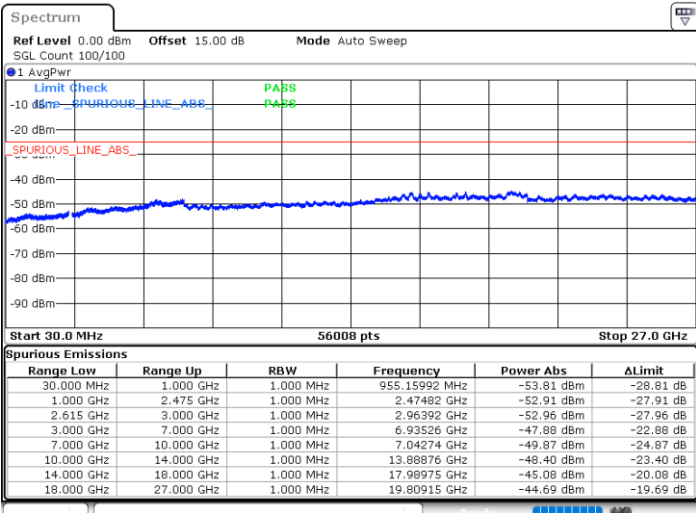

N/A

Date: 15.DEC.2022 10:46:50

LTE Band 7C / 20MHz+15MHz

16QAM

Lowest Channel / 1RB0 and 1RB74

Lowest Channel / 1RB99 and 1RB0

Date: 15.DEC.2022 13:12:48

Date: 15.DEC.2022 13:09:14

Lowest Channel / FullRB

N/A

Date: 15.DEC.2022 13:16:23

LTE Band 7C / 20MHz+15MHz

16QAM

MiddleChannel / 1RB0 and 1RB74

Middle Channel / 1RB99 and 1RB0

Date: 15.DEC.2022 13:26:35

Date: 15.DEC.2022 13:30:10

Middle Channel / FullIRB

N/A

Date: 15.DEC.2022 13:23:01

LTE Band 7C / 20MHz+15MHz

16QAM

Highest Channel / 1RB0 and 1RB74

Highest Channel / 1RB99 and 1RB0

Date: 15.DEC.2022 13:47:21

Date: 15.DEC.2022 13:43:45

Highest Channel / FullIRB

N/A

Date: 15.DEC.2022 13:50:57

LTE Band 7C / 20MHz+20MHz

16QAM

Lowest Channel / 1RB0 and 1RB99