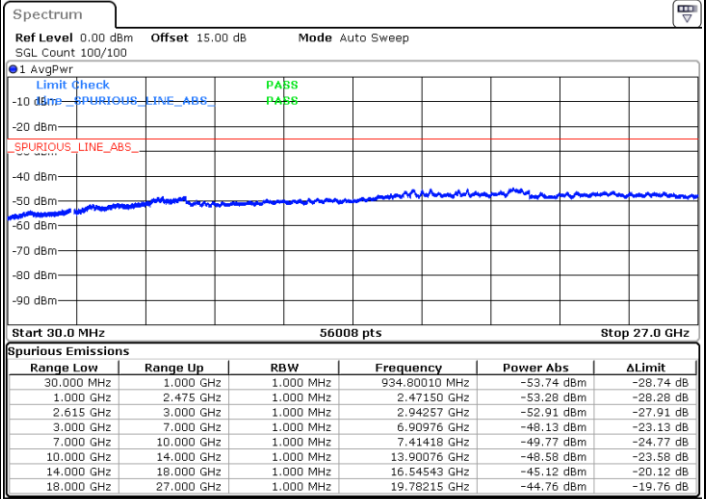

LTE Band 7C / 10MHz+20MHz

64QAM

Lowest Channel / 1RB0 and 1RB99

Lowest Channel / 1RB49 and 1RB0

Date: 15.DEC.2022 09:12:42

Date: 15.DEC.2022 09:06:46

Lowest Channel / FullIRB

N/A

Date: 15.DEC.2022 09:13:54

LTE Band 7C / 10MHz+20MHz

64QAM

MiddleChannel / 1RB0 and 1RB99

Middle Channel / 1RB49 and 1RB0

Date: 15. DEC. 2022 09:24:04

Date: 15. DEC. 2022 09:30:00

Middle Channel / FullIRB

N/A

Date: 15. DEC. 2022 09:22:53

LTE Band 7C / 10MHz+20MHz

64QAM

Highest Channel / 1RB0 and 1RB99

Highest Channel / 1RB49 and 1RB0

Date: 15.DEC.2022 09:45:27

Date: 15.DEC.2022 09:44:16

Highest Channel / FullIRB

N/A

Date: 15.DEC.2022 09:51:23

LTE Band 7C / 15MHz+10MHz

64QAM

Lowest Channel / 1RB0 and 1RB49

Lowest Channel / 1RB74 and 1RB0

Date: 15.DEC.2022 15:04:50