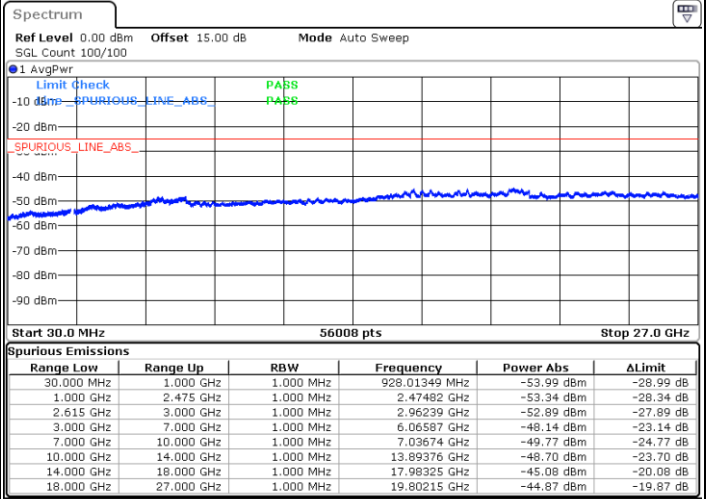

Date: 15.DEC.2022 13:24:12

LTE Band 7C / 20MHz+15MHz

64QAM

Highest Channel / 1RB0 and 1RB74

Highest Channel / 1RB99 and 1RB0

Date: 15.DEC.2022 13:46:08

Date: 15.DEC.2022 13:44:56

Highest Channel / FullIRB

N/A

Date: 15.DEC.2022 13:52:08

LTE Band 7C / 20MHz+20MHz

64QAM

Lowest Channel / 1RB0 and 1RB99

Lowest Channel / 1RB99 and 1RB0

Date: 15.DEC.2022 14:09:18

Date: 15.DEC.2022 14:03:21

Lowest Channel / FullRB

N/A

Date: 15.DEC.2022 14:10:30

LTE Band 7C / 20MHz+20MHz

64QAM

Middle Channel / 1RB0 and 1RB99

Middle Channel / 1RB99 and 1RB0

Date: 15.DEC.2022 14:20:44