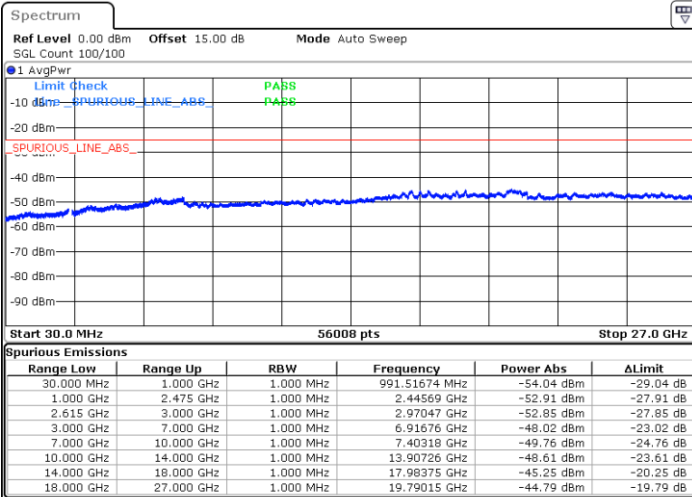

Middle Channel / FullIRB

N/A

Date: 15.DEC.2022 14:19:32