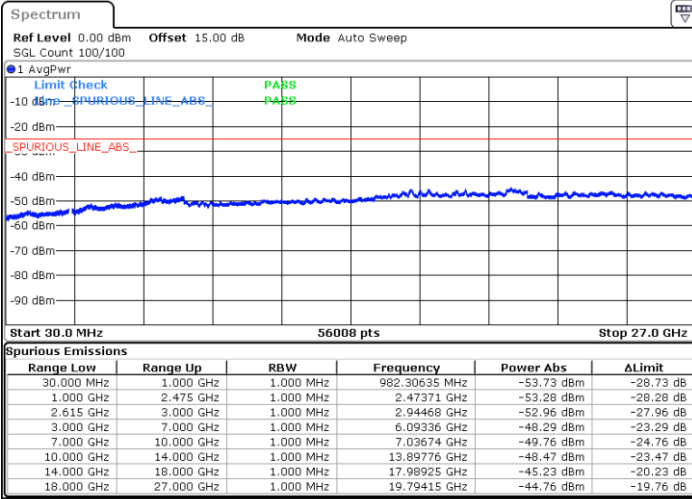

Date: 15.DEC.2022 13:24:12

LTE Band 7C / 20MHz+15MHz

64QAM

Highest Channel / 1RB0 and 1RB74

Highest Channel / 1RB99 and 1RB0

Date: 15.DEC.2022 13:46:08

Date: 15.DEC.2022 13:44:56

Highest Channel / FullIRB

N/A

Date: 15.DEC.2022 13:52:08

LTE Band 7C / 20MHz+20MHz

64QAM

Lowest Channel / 1RB0 and 1RB99

Lowest Channel / 1RB99 and 1RB0

Date: 15.DEC.2022 14:09:18

Date: 15.DEC.2022 14:03:21

Lowest Channel / FullRB

N/A

Date: 15.DEC.2022 14:10:30

LTE Band 7C / 20MHz+20MHz

64QAM

Middle Channel / 1RB0 and 1RB99

Middle Channel / 1RB99 and 1RB0

Date: 15.DEC.2022 14:20:44