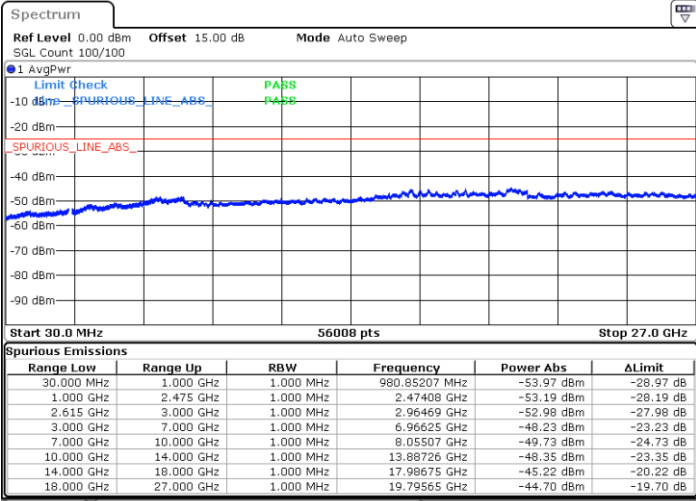

Date: 15.DEC.2022 09:13:54

LTE Band 7C / 10MHz+20MHz

64QAM

MiddleChannel / 1RB0 and 1RB99

Middle Channel / 1RB49 and 1RB0

Date: 15. DEC. 2022 09:24:04

Date: 15. DEC. 2022 09:30:00

Middle Channel / FullIRB

N/A

Date: 15. DEC. 2022 09:22:53

LTE Band 7C / 10MHz+20MHz

64QAM

Highest Channel / 1RB0 and 1RB99

Highest Channel / 1RB49 and 1RB0

Date: 15.DEC.2022 09:45:27

Date: 15.DEC.2022 09:44:16

Highest Channel / FullIRB

N/A

Date: 15.DEC.2022 09:51:23

LTE Band 7C / 15MHz+10MHz

64QAM

Lowest Channel / 1RB0 and 1RB49

Lowest Channel / 1RB74 and 1RB0

Date: 15.DEC.2022 15:04:50

Date: 15.DEC.2022 14:58:53

Lowest Channel / FullIRB

N/A

Date: 15.DEC.2022 15:06:02

LTE Band 7C / 15MHz+10MHz

64QAM

Middle Channel / 1RB0 and 1RB49

Middle Channel / 1RB74 and 1RB0