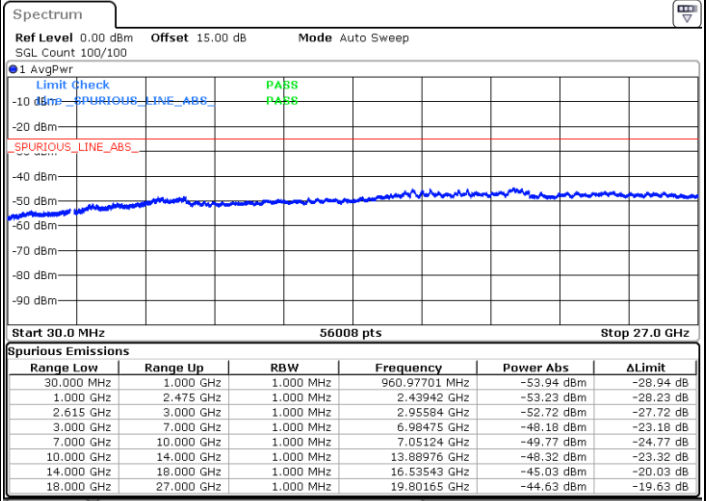

Date: 15.DEC.2022 12:49:02

Highest Channel / FullIRB

N/A

Date: 15.DEC.2022 12:56:10

LTE Band 7C / 20MHz+10MHz

64QAM

Lowest Channel / 1RB0 and 1RB49

Lowest Channel / 1RB99 and 1RB0

Date: 15.DEC.2022 10:09:14

Date: 15.DEC.2022 10:03:19

Lowest Channel / FullIRB

N/A

Date: 15.DEC.2022 10:10:26

LTE Band 7C / 20MHz+10MHz

64QAM

Middle Channel / 1RB0 and 1RB49

Middle Channel / 1RB99 and 1RB0

Date: 15. DEC. 2022 10:20:39

Date: 15. DEC. 2022 10:26:35

Middle Channel / FullIRB

N/A

Date: 15. DEC. 2022 10:19:27

LTE Band 7C / 20MHz+10MHz

64QAM

Highest Channel / 1RB0 and 1RB49

Highest Channel / 1RB99 and 1RB0

Date: 15.DEC.2022 10:42:05

Date: 15.DEC.2022 10:40:53

Highest Channel / FullIRB

N/A

Date: 15.DEC.2022 10:48:01

LTE Band 7C / 20MHz+15MHz