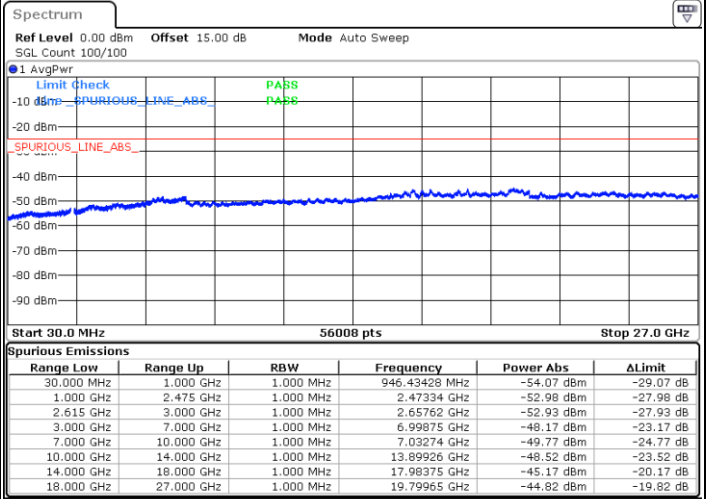

Date: 15.DEC.2022 13:24:12

LTE Band 7C / 20MHz+15MHz

64QAM

Highest Channel / 1RB0 and 1RB74

Highest Channel / 1RB99 and 1RB0

Date: 15.DEC.2022 13:46:08

Date: 15.DEC.2022 13:44:56

Highest Channel / FullIRB

N/A

Date: 15.DEC.2022 13:52:08

LTE Band 7C / 20MHz+20MHz

64QAM

Lowest Channel / 1RB0 and 1RB99

Lowest Channel / 1RB99 and 1RB0

Date: 15.DEC.2022 14:09:18

Date: 15.DEC.2022 14:03:21

Lowest Channel / FullRB

N/A

Date: 15.DEC.2022 14:10:30

LTE Band 7C / 20MHz+20MHz

64QAM

Middle Channel / 1RB0 and 1RB99

Middle Channel / 1RB99 and 1RB0

Date: 15.DEC.2022 14:20:44