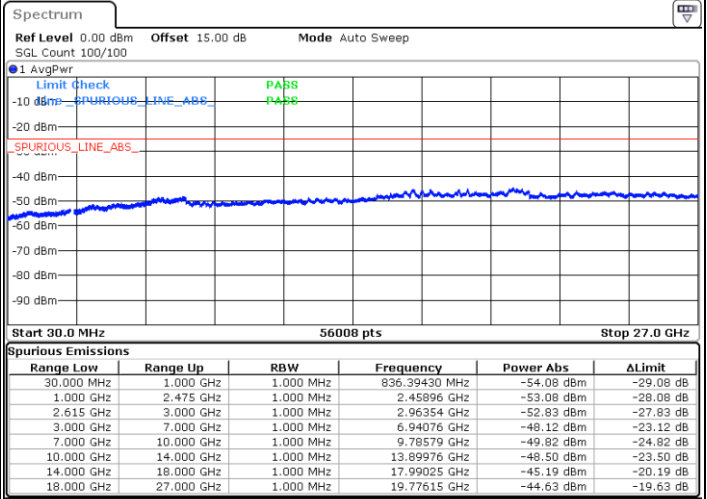

Highest Channel / FullIRB

N/A

Date: 15.DEC.2022 09:51:23

LTE Band 7C / 15MHz+10MHz

64QAM

Lowest Channel / 1RB0 and 1RB49

Lowest Channel / 1RB74 and 1RB0

Date: 15.DEC.2022 15:04:50

Date: 15.DEC.2022 14:58:53

Lowest Channel / FullIRB

N/A

Date: 15.DEC.2022 15:06:02

LTE Band 7C / 15MHz+10MHz

64QAM

Middle Channel / 1RB0 and 1RB49

Middle Channel / 1RB74 and 1RB0

Date: 15.DEC.2022 15:16:18

Date: 15.DEC.2022 15:22:15

Middle Channel / FullIRB

N/A

Date: 15.DEC.2022 15:15:06

LTE Band 7C / 15MHz+10MHz

64QAM

Highest Channel / 1RB0 and 1RB49

Highest Channel / 1RB74 and 1RB0

Date: 15. DEC. 2022 15:37:04

Date: 15. DEC. 2022 15:35:52

Highest Channel / FullIRB

N/A

Date: 15. DEC. 2022 15:43:02

LTE Band 7C / 15MHz+15MHz

64QAM