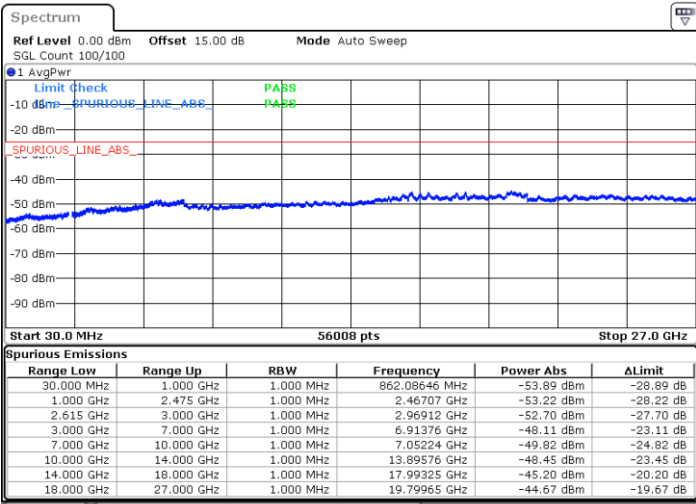

Date: 15.DEC.2022 10:18:15

LTE Band 7C / 20MHz+10MHz

16QAM

Highest Channel / 1RB0 and 1RB49

Highest Channel / 1RB99 and 1RB0

Date: 15.DEC.2022 10:43:16

Date: 15.DEC.2022 10:39:43

Highest Channel / FullIRB

N/A

Date: 15.DEC.2022 10:46:50

LTE Band 7C / 20MHz+15MHz

16QAM

Lowest Channel / 1RB0 and 1RB74

Lowest Channel / 1RB99 and 1RB0

Date: 15.DEC.2022 13:12:48

Date: 15.DEC.2022 13:09:14

Lowest Channel / FullRB

N/A

Date: 15.DEC.2022 13:16:23

LTE Band 7C / 20MHz+15MHz

16QAM

MiddleChannel / 1RB0 and 1RB74

Middle Channel / 1RB99 and 1RB0

Date: 15.DEC.2022 13:26:35

Date: 15.DEC.2022 13:30:10

Middle Channel / FullIRB

N/A

Date: 15.DEC.2022 13:23:01

LTE Band 7C / 20MHz+15MHz

16QAM

Highest Channel / 1RB0 and 1RB74

Highest Channel / 1RB99 and 1RB0