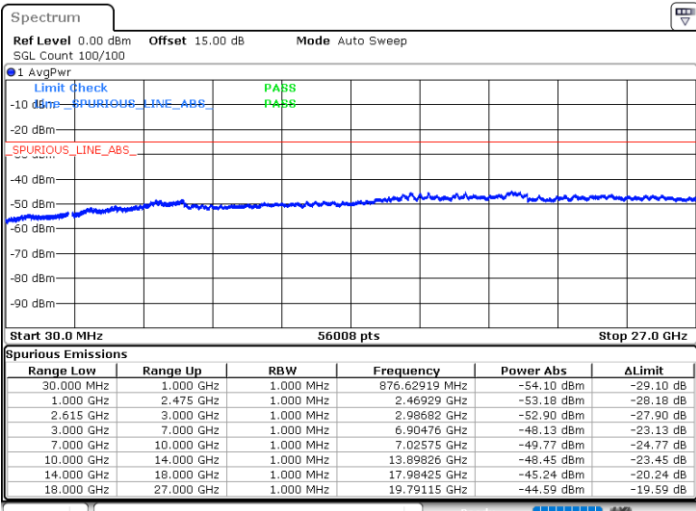

N/A

Date: 15.DEC.2022 10:46:50

LTE Band 7C / 20MHz+15MHz

16QAM

Lowest Channel / 1RB0 and 1RB74

Lowest Channel / 1RB99 and 1RB0

Date: 15.DEC.2022 13:12:48

Date: 15.DEC.2022 13:09:14

Lowest Channel / FullRB

N/A

Date: 15.DEC.2022 13:16:23

LTE Band 7C / 20MHz+15MHz

16QAM

MiddleChannel / 1RB0 and 1RB74

Middle Channel / 1RB99 and 1RB0

Date: 15.DEC.2022 13:26:35

Date: 15.DEC.2022 13:30:10

Middle Channel / FullIRB

N/A

Date: 15.DEC.2022 13:23:01

LTE Band 7C / 20MHz+15MHz

16QAM

Highest Channel / 1RB0 and 1RB74

Highest Channel / 1RB99 and 1RB0

Date: 15.DEC.2022 13:47:21

Date: 15.DEC.2022 13:43:45

Highest Channel / FullIRB

N/A

Date: 15.DEC.2022 13:50:57

LTE Band 7C / 20MHz+20MHz

16QAM

Lowest Channel / 1RB0 and 1RB99