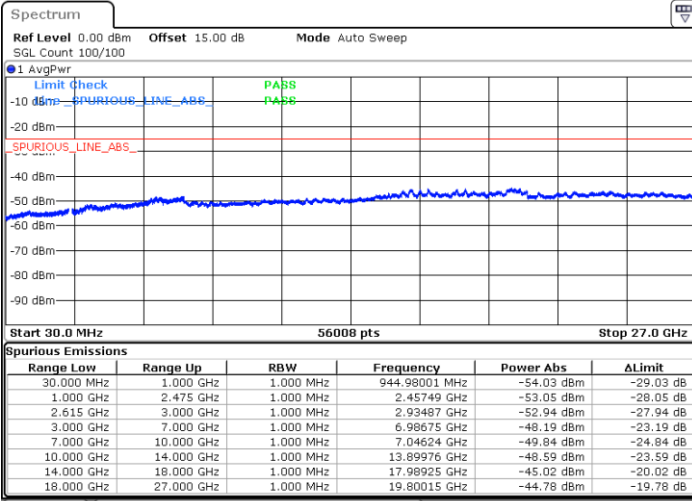

Middle Channel / 1RB99 and 1RB0

Date: 15. DEC. 2022 10:20:39

Date: 15. DEC. 2022 10:26:35

Middle Channel / FullIRB

N/A

Date: 15. DEC. 2022 10:19:27

LTE Band 7C / 20MHz+10MHz

64QAM

Highest Channel / 1RB0 and 1RB49

Highest Channel / 1RB99 and 1RB0

Date: 15.DEC.2022 10:42:05

Date: 15.DEC.2022 10:40:53

Highest Channel / FullIRB

N/A

Date: 15.DEC.2022 10:48:01

LTE Band 7C / 20MHz+15MHz

64QAM

Lowest Channel / 1RB0 and 1RB74

Lowest Channel / 1RB99 and 1RB0

Date: 15.DEC.2022 13:13:59

Date: 15.DEC.2022 13:08:02

Lowest Channel / FullIRB

N/A

Date: 15.DEC.2022 13:15:11