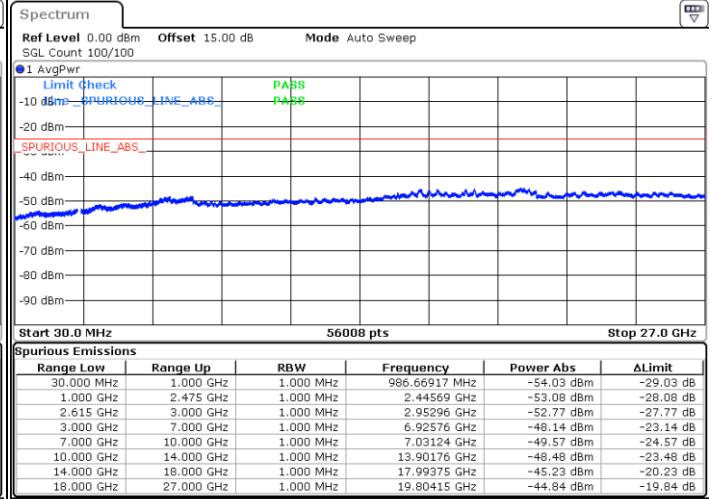

16QAM

Highest Channel / 1RB0 and 1RB99

Highest Channel / 1RB99 and 1RB0

Date: 15.DEC.2022 14:42:43

Date: 15.DEC.2022 14:39:08

Highest Channel / FullIRB

N/A

Date: 15.DEC.2022 14:46:19

LTE Band 7C / 10MHz+20MHz

64QAM

Lowest Channel / 1RB0 and 1RB99

Lowest Channel / 1RB49 and 1RB0

Date: 15.DEC.2022 09:12:42

Date: 15.DEC.2022 09:06:46

Lowest Channel / FullIRB

N/A

Date: 15.DEC.2022 09:13:54

LTE Band 7C / 10MHz+20MHz

64QAM

MiddleChannel / 1RB0 and 1RB99

Middle Channel / 1RB49 and 1RB0

Date: 15. DEC. 2022 09:24:04

Date: 15. DEC. 2022 09:30:00

Middle Channel / FullIRB

N/A

Date: 15. DEC. 2022 09:22:53

LTE Band 7C / 10MHz+20MHz

64QAM

Highest Channel / 1RB0 and 1RB99

Highest Channel / 1RB49 and 1RB0

Date: 15.DEC.2022 09:45:27

Date: 15.DEC.2022 09:44:16