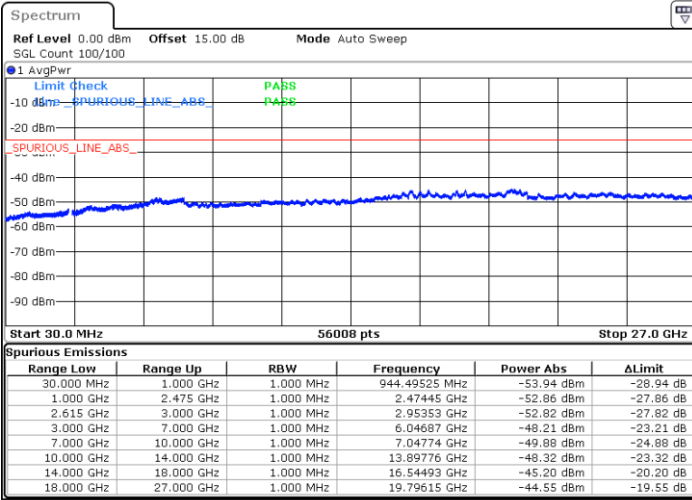

Lowest Channel / 1RB0 and 1RB74

Lowest Channel / 1RB74 and 1RB0

Date: 15.DEC.2022 11:20:18

Date: 15.DEC.2022 11:14:21

Lowest Channel / FullIRB

N/A

Date: 15.DEC.2022 11:21:29

LTE Band 7C / 15MHz+15MHz

64QAM

Middle Channel / 1RB0 and 1RB74

Middle Channel / 1RB74 and 1RB0

Date: 15.DEC.2022 11:31:44

Date: 15.DEC.2022 11:37:42

Middle Channel / FullIRB

N/A

Date: 15.DEC.2022 11:30:31

LTE Band 7C / 15MHz+15MHz

64QAM

Highest Channel / 1RB0 and 1RB74

Highest Channel / 1RB74 and 1RB0

Date: 15.DEC.2022 11:53:18

Date: 15.DEC.2022 11:52:06

Highest Channel / FullIRB

N/A