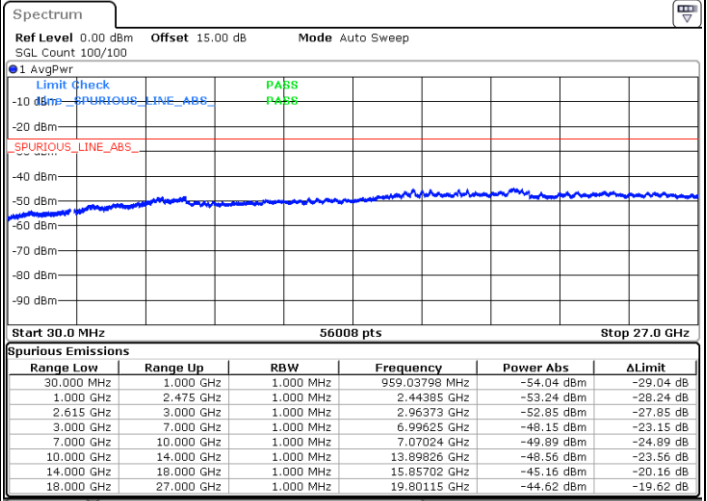

Date: 15.DEC.2022 10:09:14

Date: 15.DEC.2022 10:03:19

Lowest Channel / FullIRB

N/A

Date: 15.DEC.2022 10:10:26

LTE Band 7C / 20MHz+10MHz

64QAM

Middle Channel / 1RB0 and 1RB49

Middle Channel / 1RB99 and 1RB0

Date: 15. DEC. 2022 10:20:39

Date: 15. DEC. 2022 10:26:35

Middle Channel / FullIRB

N/A

Date: 15. DEC. 2022 10:19:27

LTE Band 7C / 20MHz+10MHz

64QAM

Highest Channel / 1RB0 and 1RB49

Highest Channel / 1RB99 and 1RB0

Date: 15.DEC.2022 10:42:05

Date: 15.DEC.2022 10:40:53

Highest Channel / FullIRB

N/A

Date: 15.DEC.2022 10:48:01

LTE Band 7C / 20MHz+15MHz

64QAM

Lowest Channel / 1RB0 and 1RB74

Lowest Channel / 1RB99 and 1RB0

Date: 15.DEC.2022 13:13:59

Date: 15.DEC.2022 13:08:02

Lowest Channel / FullIRB

N/A

Date: 15.DEC.2022 13:15:11