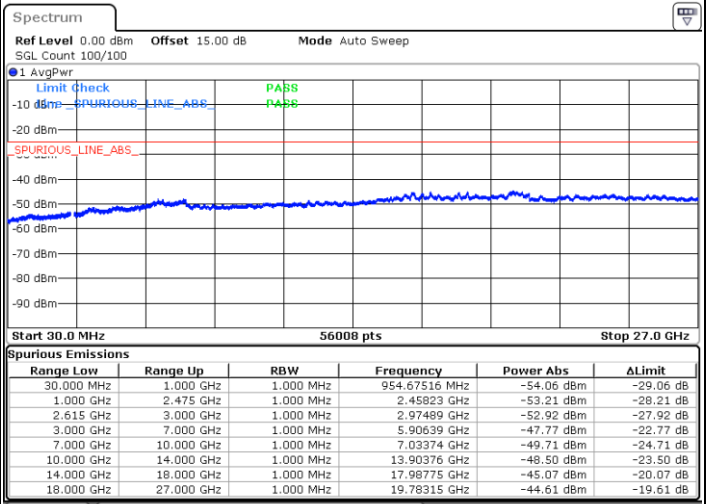

Date: 15.DEC.2022 11:59:17

LTE Band 7C / 15MHz+20MHz

64QAM

Lowest Channel / 1RB0 and 1RB99

Lowest Channel / 1RB74 and 1RB0

Date: 15.DEC.2022 12:17:18

Date: 15.DEC.2022 12:11:21

Lowest Channel / FullIRB

N/A

Date: 15.DEC.2022 12:18:30

LTE Band 7C / 15MHz+20MHz

64QAM

Middle Channel / 1RB0 and 1RB9

Middle Channel / 1RB74 and 1RB0

Date: 15. DEC. 2022 12:28:43

Date: 15. DEC. 2022 12:34:39

Middle Channel / FullRB

N/A

Date: 15. DEC. 2022 12:27:31

LTE Band 7C / 15MHz+20MHz

64QAM

Highest Channel / 1RB0 and 1RB99

Highest Channel / 1RB74 and 1RB0

Date: 15.DEC.2022 12:50:13

Date: 15.DEC.2022 12:49:02

Highest Channel / FullIRB

N/A

Date: 15.DEC.2022 12:56:10

LTE Band 7C / 20MHz+10MHz

64QAM

Lowest Channel / 1RB0 and 1RB49

Lowest Channel / 1RB99 and 1RB0