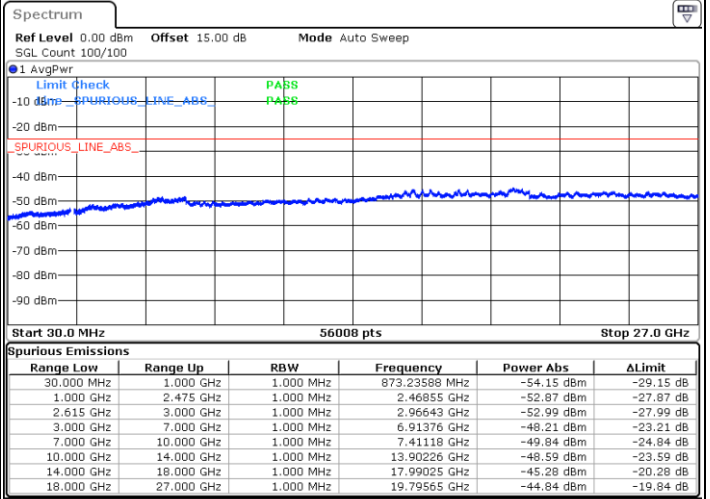

LTE Band 7C / 20MHz+15MHz

64QAM

MiddleChannel / 1RB0 and 1RB74

Middle Channel / 1RB99 and 1RB0

Date: 15.DEC.2022 13:25:24

Date: 15.DEC.2022 13:31:21

Middle Channel / FullIRB

N/A

Date: 15.DEC.2022 13:24:12

LTE Band 7C / 20MHz+15MHz

64QAM

Highest Channel / 1RB0 and 1RB74

Highest Channel / 1RB99 and 1RB0

Date: 15.DEC.2022 13:46:08

Date: 15.DEC.2022 13:44:56

Highest Channel / FullIRB

N/A

Date: 15.DEC.2022 13:52:08

LTE Band 7C / 20MHz+20MHz

64QAM

Lowest Channel / 1RB0 and 1RB99

Lowest Channel / 1RB99 and 1RB0

Date: 15.DEC.2022 14:09:18

Date: 15.DEC.2022 14:03:21