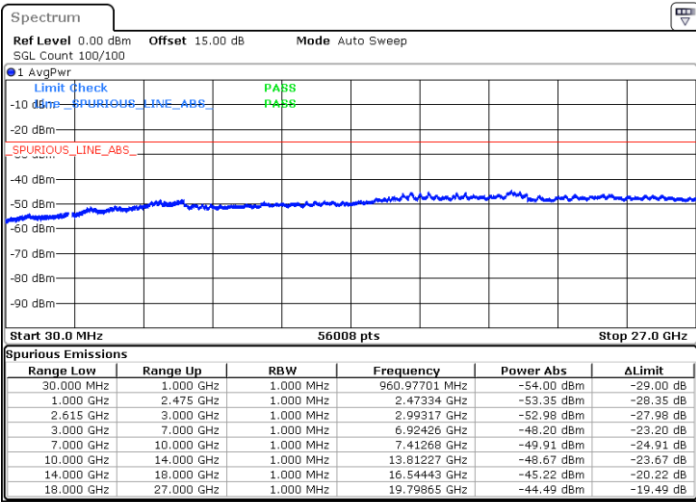

Lowest Channel / FullRB

N/A

Date: 15.DEC.2022 13:16:23

LTE Band 7C / 20MHz+15MHz

16QAM

MiddleChannel / 1RB0 and 1RB74

Middle Channel / 1RB99 and 1RB0

Date: 15.DEC.2022 13:26:35

Date: 15.DEC.2022 13:30:10

Middle Channel / FullIRB

N/A

Date: 15.DEC.2022 13:23:01

LTE Band 7C / 20MHz+15MHz

16QAM

Highest Channel / 1RB0 and 1RB74

Highest Channel / 1RB99 and 1RB0

Date: 15.DEC.2022 13:47:21

Date: 15.DEC.2022 13:43:45

Highest Channel / FullIRB

N/A

Date: 15.DEC.2022 13:50:57

LTE Band 7C / 20MHz+20MHz

16QAM

Lowest Channel / 1RB0 and 1RB99

Lowest Channel / 1RB99 and 1RB0

Date: 15.DEC.2022 14:08:08

Date: 15.DEC.2022 14:04:33

Lowest Channel / FullRB

N/A

Date: 15.DEC.2022 14:11:41

LTE Band 7C / 20MHz+20MHz

16QAM