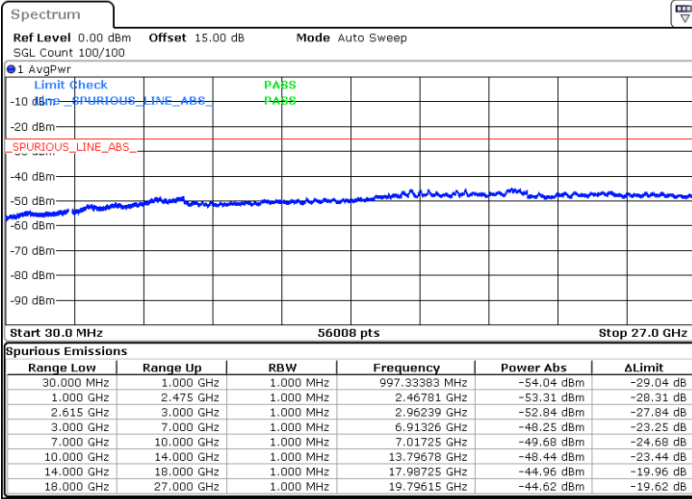

Highest Channel / FullIRB

N/A

Date: 15.DEC.2022 09:51:23

LTE Band 7C / 15MHz+10MHz

64QAM

Lowest Channel / 1RB0 and 1RB49

Lowest Channel / 1RB74 and 1RB0

Date: 15.DEC.2022 15:04:50

Date: 15.DEC.2022 14:58:53

Lowest Channel / FullIRB

N/A

Date: 15.DEC.2022 15:06:02

LTE Band 7C / 15MHz+10MHz

64QAM

Middle Channel / 1RB0 and 1RB49

Middle Channel / 1RB74 and 1RB0

Date: 15.DEC.2022 15:16:18

Date: 15.DEC.2022 15:22:15

Middle Channel / FullIRB

N/A

Date: 15.DEC.2022 15:15:06

LTE Band 7C / 15MHz+10MHz

64QAM

Highest Channel / 1RB0 and 1RB49

Highest Channel / 1RB74 and 1RB0

Date: 15. DEC. 2022 15:37:04

Date: 15. DEC. 2022 15:35:52

Highest Channel / FullIRB

N/A

Date: 15. DEC. 2022 15:43:02

LTE Band 7C / 15MHz+15MHz

64QAM