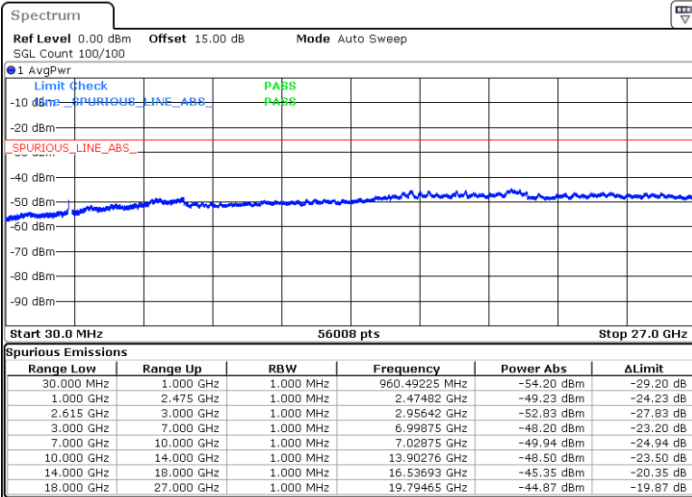

Date: 15.DEC.2022 13:24:12

LTE Band 7C / 20MHz+15MHz

64QAM

Highest Channel / 1RB0 and 1RB74

Highest Channel / 1RB99 and 1RB0

Date: 15.DEC.2022 13:46:08

Date: 15.DEC.2022 13:44:56

Highest Channel / FullIRB

N/A

Date: 15.DEC.2022 13:52:08

LTE Band 7C / 20MHz+20MHz

64QAM

Lowest Channel / 1RB0 and 1RB99

Lowest Channel / 1RB99 and 1RB0

Date: 15.DEC.2022 14:09:18

Date: 15.DEC.2022 14:03:21

Lowest Channel / FullRB

N/A

Date: 15.DEC.2022 14:10:30

LTE Band 7C / 20MHz+20MHz

64QAM

Middle Channel / 1RB0 and 1RB99

Middle Channel / 1RB99 and 1RB0

Date: 15.DEC.2022 14:20:44