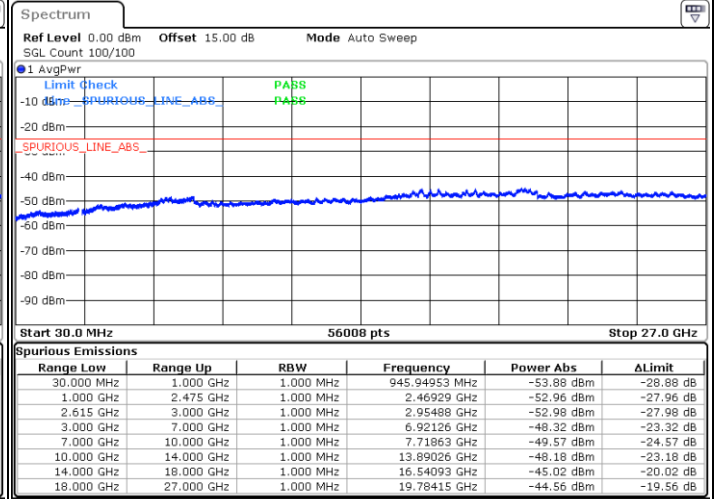

Date: 15.DEC.2022 14:58:53

Lowest Channel / FullIRB

N/A

Date: 15.DEC.2022 15:06:02

LTE Band 7C / 15MHz+10MHz

64QAM

Middle Channel / 1RB0 and 1RB49

Middle Channel / 1RB74 and 1RB0

Date: 15.DEC.2022 15:16:18

Date: 15.DEC.2022 15:22:15

Middle Channel / FullIRB

N/A

Date: 15.DEC.2022 15:15:06

LTE Band 7C / 15MHz+10MHz

64QAM

Highest Channel / 1RB0 and 1RB49

Highest Channel / 1RB74 and 1RB0

Date: 15. DEC. 2022 15:37:04

Date: 15. DEC. 2022 15:35:52

Highest Channel / FullIRB

N/A

Date: 15. DEC. 2022 15:43:02

LTE Band 7C / 15MHz+15MHz

64QAM

Lowest Channel / 1RB0 and 1RB74

Lowest Channel / 1RB74 and 1RB0

Date: 15.DEC.2022 11:20:18

Date: 15.DEC.2022 11:14:21

Lowest Channel / FullIRB

N/A

Date: 15.DEC.2022 11:21:29

LTE Band 7C / 15MHz+15MHz