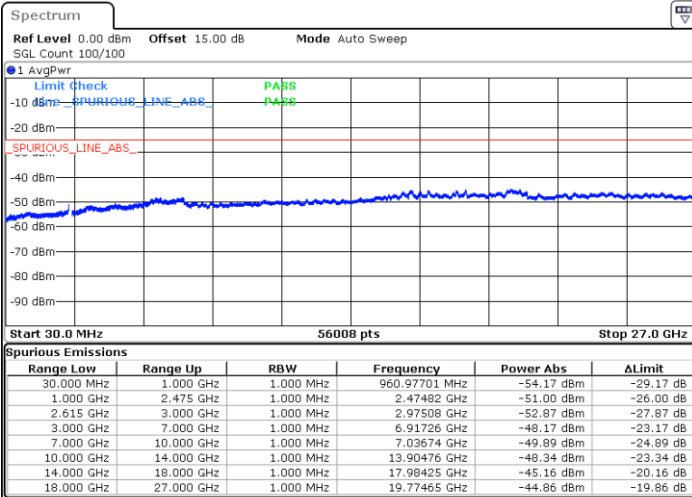

Highest Channel / 1RB0 and 1RB49

Highest Channel / 1RB99 and 1RB0

Date: 15.DEC.2022 10:42:05

Date: 15.DEC.2022 10:40:53

Highest Channel / FullIRB

N/A

Date: 15.DEC.2022 10:48:01

LTE Band 7C / 20MHz+15MHz

64QAM

Lowest Channel / 1RB0 and 1RB74

Lowest Channel / 1RB99 and 1RB0

Date: 15.DEC.2022 13:13:59

Date: 15.DEC.2022 13:08:02

Lowest Channel / FullIRB

N/A

Date: 15.DEC.2022 13:15:11

LTE Band 7C / 20MHz+15MHz

64QAM

MiddleChannel / 1RB0 and 1RB74

Middle Channel / 1RB99 and 1RB0

Date: 15.DEC.2022 13:25:24

Date: 15.DEC.2022 13:31:21

Middle Channel / FullIRB

N/A

Date: 15.DEC.2022 13:24:12

LTE Band 7C / 20MHz+15MHz

64QAM

Highest Channel / 1RB0 and 1RB74

Highest Channel / 1RB99 and 1RB0

Date: 15.DEC.2022 13:46:08

Date: 15.DEC.2022 13:44:56

Highest Channel / FullIRB