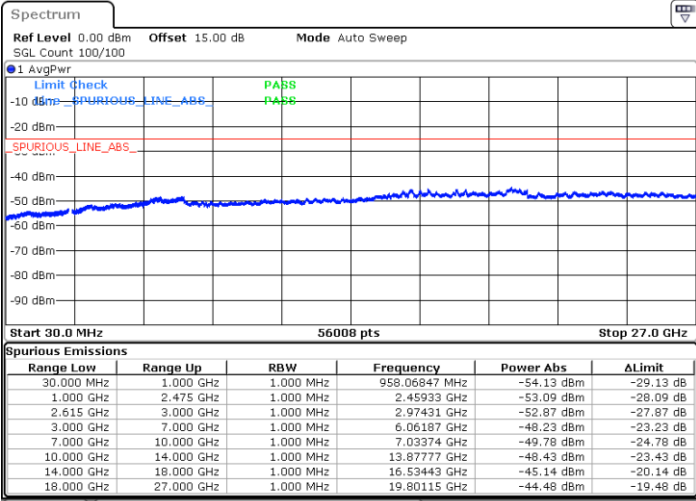

LTE Band 7C / 15MHz+15MHz

QPSK

Lowest Channel / 1RB0 and 1RB74

Lowest Channel / 1RB74 and 1RB0

Date: 15.DEC.2022 11:17:55

Date: 15.DEC.2022 11:16:44

Lowest Channel / FullIRB

N/A

Date: 15.DEC.2022 11:23:52

LTE Band 7C / 15MHz+15MHz

QPSK

Middle Channel / 1RB0 and 1RB74

Middle Channel / 1RB74 and 1RB0

Date: 15.DEC.2022 11:34:07

Date: 15.DEC.2022 11:35:18

Middle Channel / FullIRB

N/A

Date: 15.DEC.2022 11:28:09

LTE Band 7C / 15MHz+15MHz

QPSK

Highest Channel / 1RB0 and 1RB74

Highest Channel / 1RB74 and 1RB0

Date: 15.DEC.2022 11:55:41

Date: 15.DEC.2022 11:49:43

Highest Channel / FullIRB

N/A

Date: 15.DEC.2022 11:56:53

LTE Band 7C / 15MHz+20MHz

QPSK

Lowest Channel / 1RB0 and 1RB99

Lowest Channel / 1RB74 and 1RB0

Date: 15.DEC.2022 12:14:54