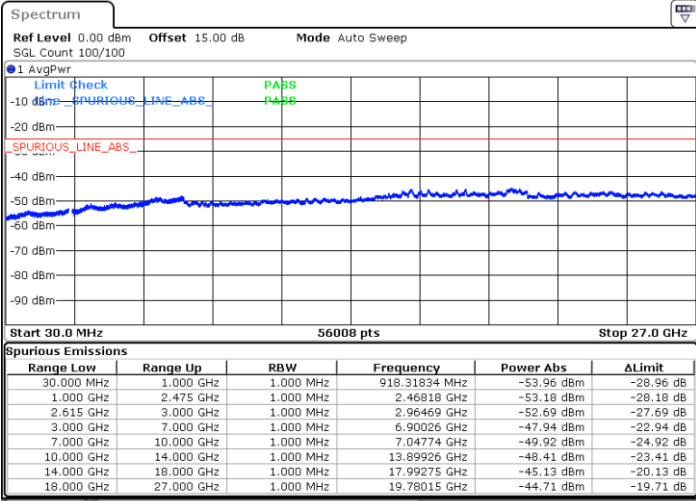

LTE Band 7C / 20MHz+10MHz

QPSK

Highest Channel / 1RB0 and 1RB49

Highest Channel / 1RB99 and 1RB0

Date: 15.DEC.2022 10:44:28

Date: 15.DEC.2022 10:38:31

Highest Channel / FullIRB

N/A

Date: 15.DEC.2022 10:45:39

LTE Band 7C / 20MHz+15MHz

QPSK

Lowest Channel / 1RB0 and 1RB74

Lowest Channel / 1RB99 and 1RB0

Date: 15.DEC.2022 13:11:36

Date: 15.DEC.2022 13:10:25

Lowest Channel / FullIRB

N/A

Date: 15.DEC.2022 13:17:34

LTE Band 7C / 20MHz+15MHz

QPSK

MiddleChannel / 1RB0 and 1RB74

Middle Channel / 1RB99 and 1RB0

Date: 15. DEC. 2022 13:27:48

Date: 15. DEC. 2022 13:28:59

Middle Channel / FullIRB

N/A

Date: 15. DEC. 2022 13:21:50

LTE Band 7C / 20MHz+15MHz

QPSK

Highest Channel / 1RB0 and 1RB74

Highest Channel / 1RB99 and 1RB0

Date: 15. DEC. 2022 13:48:32