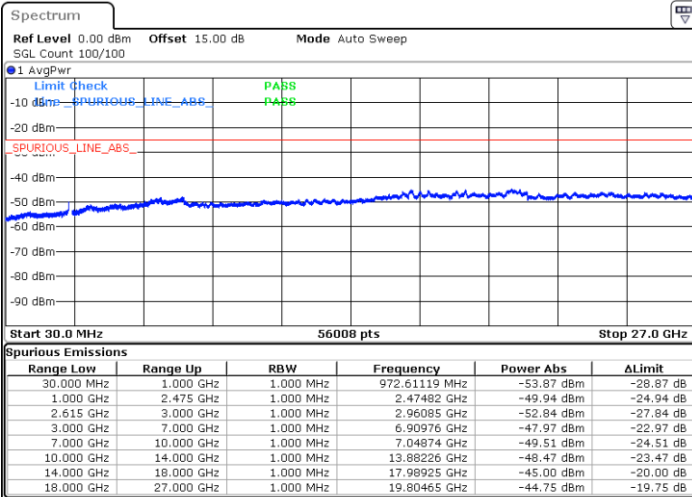

Highest Channel / 1RB0 and 1RB99

Highest Channel / 1RB99 and 1RB0

Date: 15. DEC. 2022 14:43:55

Date: 15. DEC. 2022 14:37:56

Highest Channel / FullIRB

N/A

Date: 15. DEC. 2022 14:45:07

LTE Band 7C / 10MHz+20MHz

16QAM

Lowest Channel / 1RB0 and 1RB99

Lowest Channel / 1RB49 and 1RB0

Date: 15.DEC.2022 09:11:31

Date: 15.DEC.2022 09:07:57

Lowest Channel / FullIRB

N/A

Date: 15.DEC.2022 09:15:05

LTE Band 7C / 10MHz+20MHz

16QAM

MiddleChannel / 1RB0 and 1RB99

Middle Channel / 1RB49 and 1RB0

Date: 15. DEC. 2022 09:25:15

Date: 15. DEC. 2022 09:28:48

Middle Channel / FullIRB

N/A

Date: 15. DEC. 2022 09:21:42

LTE Band 7C / 10MHz+20MHz

16QAM

Highest Channel / 1RB0 and 1RB99

Highest Channel / 1RB49 and 1RB0

Date: 15. DEC. 2022 09:46:38

Date: 15. DEC. 2022 09:43:05

Highest Channel / FullIRB