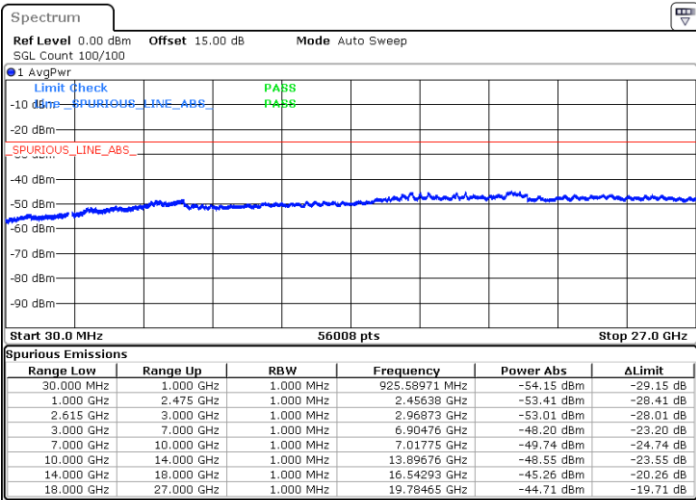

Date: 15.DEC.2022 10:45:39

LTE Band 7C / 20MHz+15MHz

QPSK

Lowest Channel / 1RB0 and 1RB74

Lowest Channel / 1RB99 and 1RB0

Date: 15.DEC.2022 13:11:36

Date: 15.DEC.2022 13:10:25

Lowest Channel / FullIRB

N/A

Date: 15.DEC.2022 13:17:34

LTE Band 7C / 20MHz+15MHz

QPSK

MiddleChannel / 1RB0 and 1RB74

Middle Channel / 1RB99 and 1RB0

Date: 15. DEC. 2022 13:27:48

Date: 15. DEC. 2022 13:28:59

Middle Channel / FullIRB

N/A

Date: 15. DEC. 2022 13:21:50

LTE Band 7C / 20MHz+15MHz

QPSK

Highest Channel / 1RB0 and 1RB74

Highest Channel / 1RB99 and 1RB0

Date: 15. DEC. 2022 13:48:32

Date: 15. DEC. 2022 13:42:34

Highest Channel / FullIRB

N/A

Date: 15. DEC. 2022 13:49:45

LTE Band 7C / 20MHz+20MHz

QPSK

Lowest Channel / 1RB0 and 1RB99

Lowest Channel / 1RB99 and 1RB0