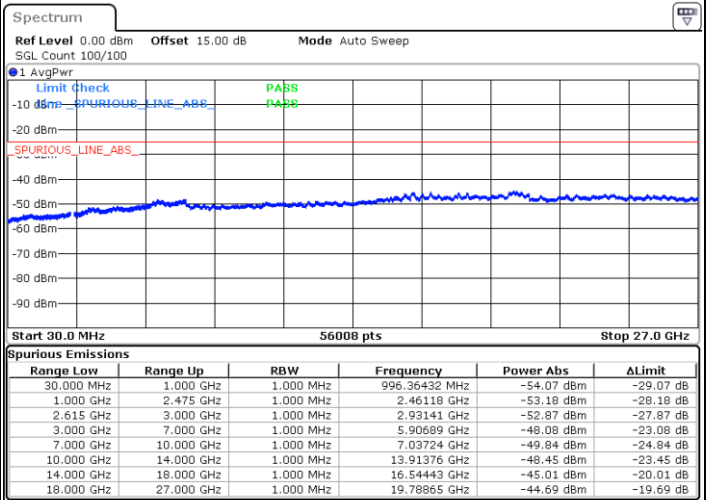

Lowest Channel / FullRB

N/A

Date: 15.DEC.2022 15:07:14

LTE Band 7C / 15MHz+10MHz

16QAM

Middle Channel / 1RB0 and 1RB49

Middle Channel / 1RB74 and 1RB0

Date: 15.DEC.2022 15:17:29

Date: 15.DEC.2022 15:21:02

Middle Channel / FullRB

N/A

Date: 15.DEC.2022 15:13:54

LTE Band 7C / 15MHz+10MHz

16QAM

Highest Channel / 1RB0 and 1RB49

Highest Channel / 1RB74 and 1RB0

Date: 15.DEC.2022 15:38:16

Date: 15.DEC.2022 15:34:40

Highest Channel / FullIRB

N/A

Date: 15.DEC.2022 15:41:50

LTE Band 7C / 15MHz+15MHz

16QAM

Lowest Channel / 1RB0 and 1RB74

Lowest Channel / 1RB74 and 1RB0

Date: 15.DEC.2022 11:19:06

Date: 15.DEC.2022 11:15:32

Lowest Channel / FullRB

N/A

Date: 15.DEC.2022 11:22:40

LTE Band 7C / 15MHz+15MHz

16QAM