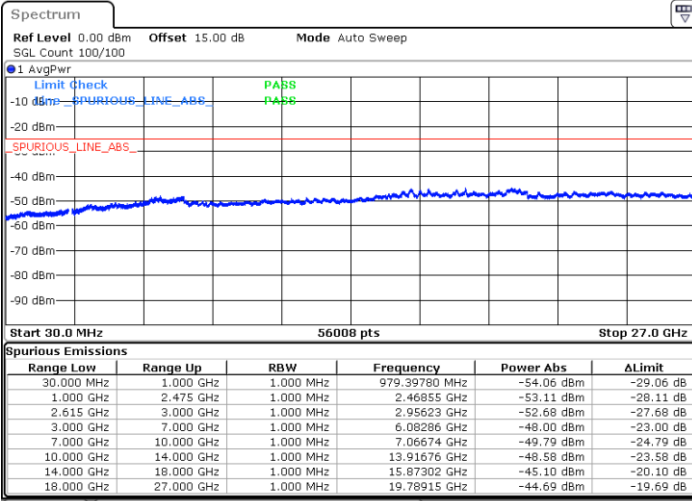

Lowest Channel / 1RB74 and 1RB0

Date: 15.DEC.2022 11:19:06

Date: 15.DEC.2022 11:15:32

Lowest Channel / FullRB

N/A

Date: 15.DEC.2022 11:22:40

LTE Band 7C / 15MHz+15MHz

16QAM

Middle Channel / 1RB0 and 1RB74

Middle Channel / 1RB74 and 1RB0

Date: 15.DEC.2022 11:32:55

Date: 15.DEC.2022 11:36:31

Middle Channel / FullIRB

N/A

Date: 15.DEC.2022 11:29:19

LTE Band 7C / 15MHz+15MHz

16QAM

Highest Channel / 1RB0 and 1RB74

Highest Channel / 1RB74 and 1RB0

Date: 15.DEC.2022 11:54:30

Date: 15.DEC.2022 11:50:54

Highest Channel / FullIRB

N/A

Date: 15.DEC.2022 11:58:04

LTE Band 7C / 15MHz+20MHz

16QAM

Lowest Channel / 1RB0 and 1RB99

Lowest Channel / 1RB74 and 1RB0

Date: 15.DEC.2022 12:16:07

Date: 15.DEC.2022 12:12:32

Lowest Channel / FullRB

N/A