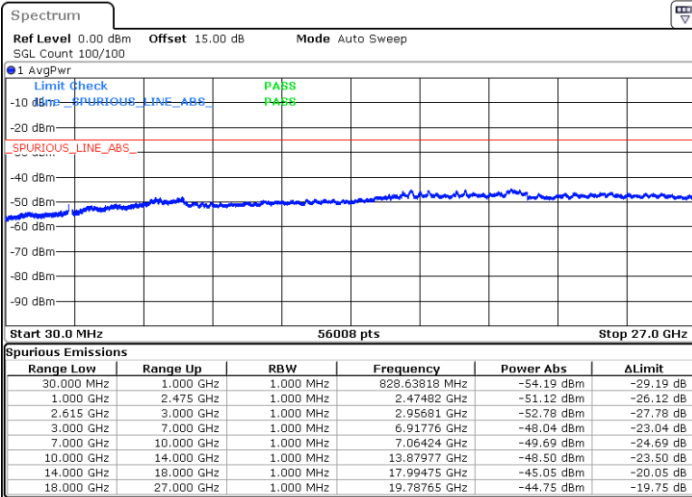

Lowest Channel / FullIRB

N/A

Date: 15.DEC.2022 10:11:37