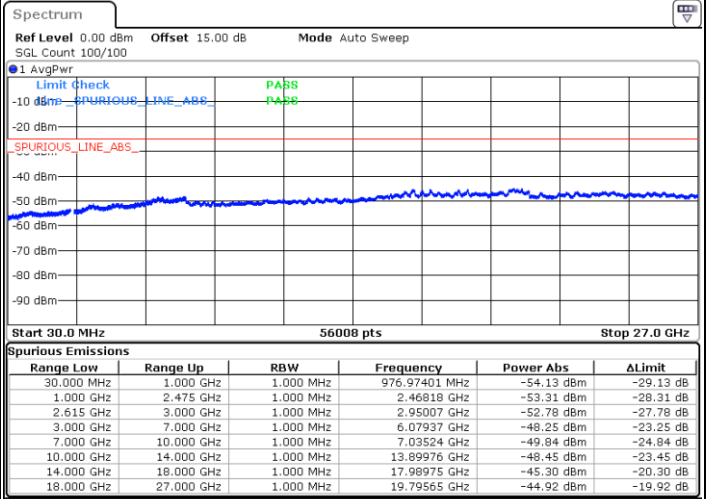

Date: 15.DEC.2022 11:23:52

LTE Band 7C / 15MHz+15MHz

QPSK

Middle Channel / 1RB0 and 1RB74

Middle Channel / 1RB74 and 1RB0

Date: 15.DEC.2022 11:34:07

Date: 15.DEC.2022 11:35:18

Middle Channel / FullIRB

N/A

Date: 15.DEC.2022 11:28:09

LTE Band 7C / 15MHz+15MHz

QPSK

Highest Channel / 1RB0 and 1RB74

Highest Channel / 1RB74 and 1RB0

Date: 15.DEC.2022 11:55:41

Date: 15.DEC.2022 11:49:43

Highest Channel / FullIRB

N/A

Date: 15.DEC.2022 11:56:53

LTE Band 7C / 15MHz+20MHz

QPSK

Lowest Channel / 1RB0 and 1RB99

Lowest Channel / 1RB74 and 1RB0

Date: 15.DEC.2022 12:14:54

Date: 15.DEC.2022 12:13:43

Lowest Channel / FullIRB

N/A

Date: 15.DEC.2022 12:20:53

LTE Band 7C / 15MHz+20MHz

QPSK

Middle Channel / 1RB0 and 1RB9

Middle Channel / 1RB74 and 1RB0