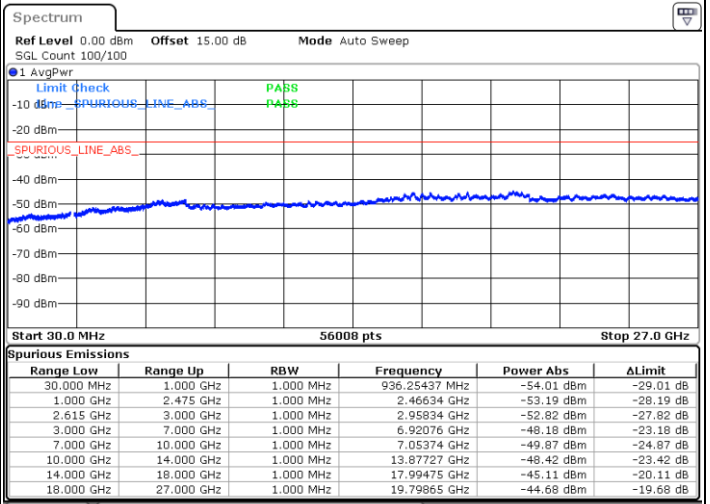

LTE Band 7C / 15MHz+20MHz

16QAM

Lowest Channel / 1RB0 and 1RB99

Lowest Channel / 1RB74 and 1RB0

Date: 15.DEC.2022 12:16:07

Date: 15.DEC.2022 12:12:32

Lowest Channel / FullRB

N/A

Date: 15.DEC.2022 12:19:42

LTE Band 7C / 15MHz+20MHz

16QAM

Middle Channel / 1RB0 and 1RB9

Middle Channel / 1RB74 and 1RB0

Date: 15.DEC.2022 12:29:54

Date: 15.DEC.2022 12:33:28

Middle Channel / FullIRB

N/A

Date: 15.DEC.2022 12:26:20

LTE Band 7C / 15MHz+20MHz

16QAM

Highest Channel / 1RB0 and 1RB99

Highest Channel / 1RB74 and 1RB0

Date: 15.DEC.2022 12:51:25

Date: 15.DEC.2022 12:47:50

Highest Channel / FullIRB

N/A

Date: 15.DEC.2022 12:54:59

LTE Band 7C / 20MHz+10MHz

16QAM

Lowest Channel / 1RB0 and 1RB49

Lowest Channel / 1RB99 and 1RB0

Date: 15.DEC.2022 10:08:03