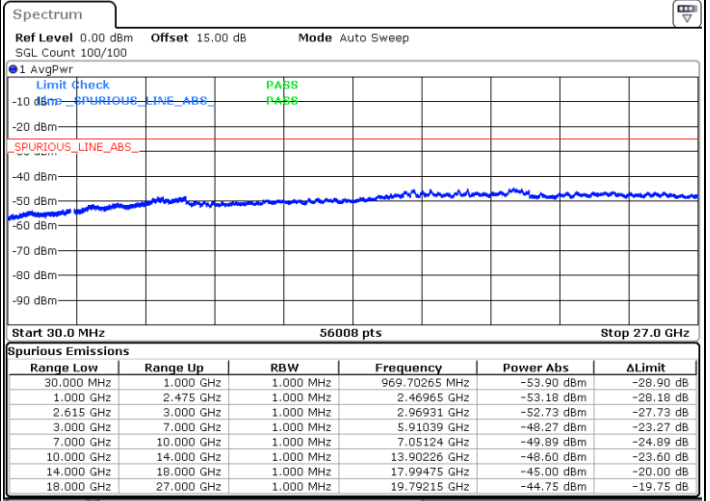

Highest Channel / 1RB0 and 1RB99

Highest Channel / 1RB99 and 1RB0

Date: 15. DEC. 2022 14:43:55

Date: 15. DEC. 2022 14:37:56

Highest Channel / FullIRB

N/A

Date: 15. DEC. 2022 14:45:07

LTE Band 7C / 10MHz+20MHz

16QAM

Lowest Channel / 1RB0 and 1RB99

Lowest Channel / 1RB49 and 1RB0

Date: 15.DEC.2022 09:11:31

Date: 15.DEC.2022 09:07:57

Lowest Channel / FullIRB

N/A

Date: 15.DEC.2022 09:15:05

LTE Band 7C / 10MHz+20MHz

16QAM

MiddleChannel / 1RB0 and 1RB99

Middle Channel / 1RB49 and 1RB0

Date: 15. DEC. 2022 09:25:15

Date: 15. DEC. 2022 09:28:48

Middle Channel / FullIRB

N/A

Date: 15. DEC. 2022 09:21:42

LTE Band 7C / 10MHz+20MHz

16QAM

Highest Channel / 1RB0 and 1RB99

Highest Channel / 1RB49 and 1RB0

Date: 15. DEC. 2022 09:46:38

Date: 15. DEC. 2022 09:43:05

Highest Channel / FullIRB