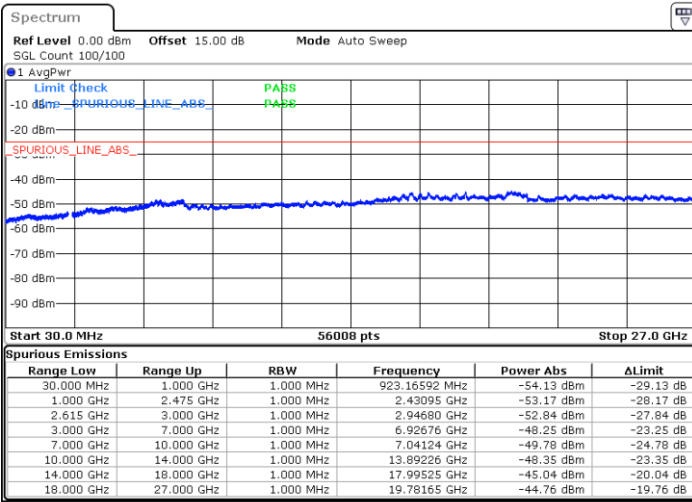

Middle Channel / FullIRB

N/A

Date: 15. DEC. 2022 13:21:50

LTE Band 7C / 20MHz+15MHz

QPSK

Highest Channel / 1RB0 and 1RB74

Highest Channel / 1RB99 and 1RB0

Date: 15. DEC. 2022 13:48:32

Date: 15. DEC. 2022 13:42:34

Highest Channel / FullIRB

N/A

Date: 15. DEC. 2022 13:49:45

LTE Band 7C / 20MHz+20MHz

QPSK

Lowest Channel / 1RB0 and 1RB99

Lowest Channel / 1RB99 and 1RB0

Date: 15.DEC.2022 14:06:56

Date: 15.DEC.2022 14:05:44

Lowest Channel / FullIRB

N/A

Date: 15.DEC.2022 14:12:53

LTE Band 7C / 20MHz+20MHz

QPSK

Middle Channel / 1RB0 and 1RB99