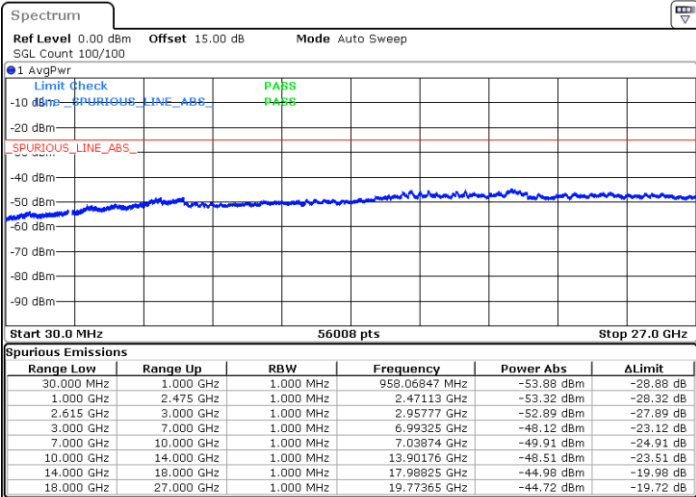

N/A

Date: 15.DEC.2022 13:17:34

LTE Band 7C / 20MHz+15MHz

QPSK

MiddleChannel / 1RB0 and 1RB74

Middle Channel / 1RB99 and 1RB0

Date: 15. DEC. 2022 13:27:48

Date: 15. DEC. 2022 13:28:59

Middle Channel / FullIRB

N/A

Date: 15. DEC. 2022 13:21:50

LTE Band 7C / 20MHz+15MHz

QPSK

Highest Channel / 1RB0 and 1RB74

Highest Channel / 1RB99 and 1RB0

Date: 15. DEC. 2022 13:48:32

Date: 15. DEC. 2022 13:42:34

Highest Channel / FullIRB

N/A

Date: 15. DEC. 2022 13:49:45

LTE Band 7C / 20MHz+20MHz

QPSK

Lowest Channel / 1RB0 and 1RB99

Lowest Channel / 1RB99 and 1RB0

Date: 15.DEC.2022 14:06:56

Date: 15.DEC.2022 14:05:44

Lowest Channel / FullIRB

N/A

Date: 15.DEC.2022 14:12:53

LTE Band 7C / 20MHz+20MHz

QPSK

Middle Channel / 1RB0 and 1RB99