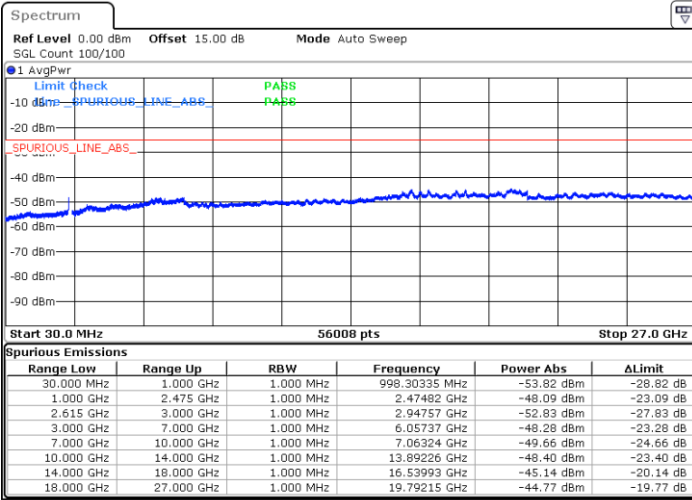

16QAM

Highest Channel / 1RB0 and 1RB74

Highest Channel / 1RB74 and 1RB0

Date: 15.DEC.2022 11:54:30

Date: 15.DEC.2022 11:50:54

Highest Channel / FullIRB

N/A

Date: 15.DEC.2022 11:58:04

LTE Band 7C / 15MHz+20MHz

16QAM

Lowest Channel / 1RB0 and 1RB99

Lowest Channel / 1RB74 and 1RB0

Date: 15.DEC.2022 12:16:07

Date: 15.DEC.2022 12:12:32

Lowest Channel / FullRB

N/A

Date: 15.DEC.2022 12:19:42

LTE Band 7C / 15MHz+20MHz

16QAM

Middle Channel / 1RB0 and 1RB9

Middle Channel / 1RB74 and 1RB0

Date: 15.DEC.2022 12:29:54

Date: 15.DEC.2022 12:33:28

Middle Channel / FullIRB