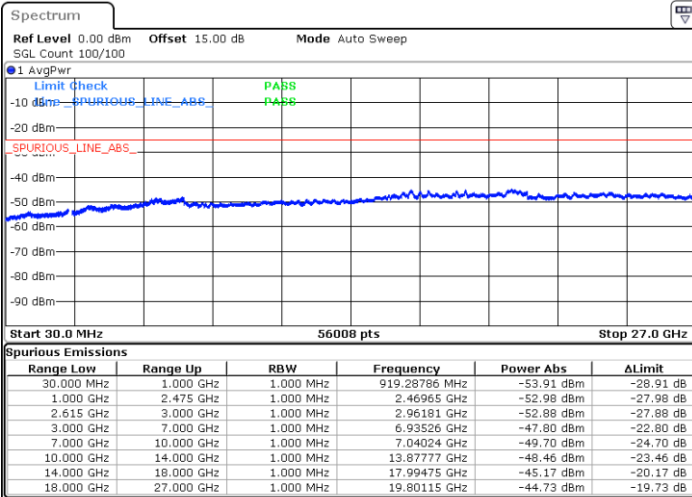

Date: 15.DEC.2022 11:23:52

LTE Band 7C / 15MHz+15MHz

QPSK

Middle Channel / 1RB0 and 1RB74

Middle Channel / 1RB74 and 1RB0

Date: 15.DEC.2022 11:34:07

Date: 15.DEC.2022 11:35:18

Middle Channel / FullIRB

N/A

Date: 15.DEC.2022 11:28:09

LTE Band 7C / 15MHz+15MHz

QPSK

Highest Channel / 1RB0 and 1RB74

Highest Channel / 1RB74 and 1RB0

Date: 15.DEC.2022 11:55:41

Date: 15.DEC.2022 11:49:43

Highest Channel / FullIRB

N/A

Date: 15.DEC.2022 11:56:53

LTE Band 7C / 15MHz+20MHz

QPSK

Lowest Channel / 1RB0 and 1RB99

Lowest Channel / 1RB74 and 1RB0

Date: 15.DEC.2022 12:14:54

Date: 15.DEC.2022 12:13:43

Lowest Channel / FullIRB

N/A

Date: 15.DEC.2022 12:20:53

LTE Band 7C / 15MHz+20MHz

QPSK

Middle Channel / 1RB0 and 1RB9

Middle Channel / 1RB74 and 1RB0