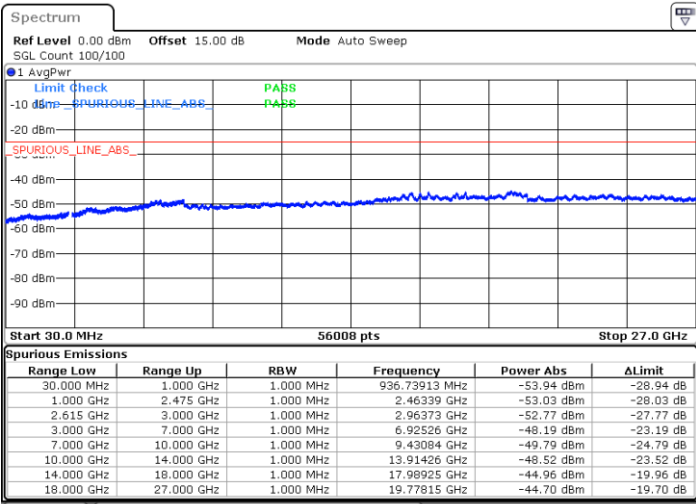

Date: 15.DEC.2022 15:38:16

Date: 15.DEC.2022 15:34:40

Highest Channel / FullIRB

N/A

Date: 15.DEC.2022 15:41:50

LTE Band 7C / 15MHz+15MHz

16QAM

Lowest Channel / 1RB0 and 1RB74

Lowest Channel / 1RB74 and 1RB0

Date: 15.DEC.2022 11:19:06

Date: 15.DEC.2022 11:15:32

Lowest Channel / FullRB

N/A

Date: 15.DEC.2022 11:22:40

LTE Band 7C / 15MHz+15MHz

16QAM

Middle Channel / 1RB0 and 1RB74

Middle Channel / 1RB74 and 1RB0

Date: 15.DEC.2022 11:32:55

Date: 15.DEC.2022 11:36:31

Middle Channel / FullIRB

N/A

Date: 15.DEC.2022 11:29:19

LTE Band 7C / 15MHz+15MHz