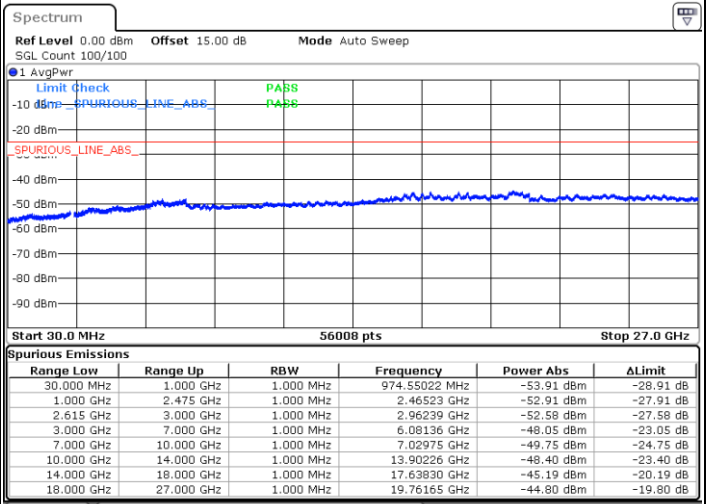

LTE Band 7C / 15MHz+20MHz

16QAM

Lowest Channel / 1RB0 and 1RB99

Lowest Channel / 1RB74 and 1RB0

Date: 15.DEC.2022 12:16:07

Date: 15.DEC.2022 12:12:32

Lowest Channel / FullRB

N/A

Date: 15.DEC.2022 12:19:42

LTE Band 7C / 15MHz+20MHz

16QAM

Middle Channel / 1RB0 and 1RB9

Middle Channel / 1RB74 and 1RB0

Date: 15.DEC.2022 12:29:54

Date: 15.DEC.2022 12:33:28

Middle Channel / FullIRB

N/A

Date: 15.DEC.2022 12:26:20

LTE Band 7C / 15MHz+20MHz

16QAM

Highest Channel / 1RB0 and 1RB99

Highest Channel / 1RB74 and 1RB0

Date: 15.DEC.2022 12:51:25

Date: 15.DEC.2022 12:47:50

Highest Channel / FullIRB

N/A

Date: 15.DEC.2022 12:54:59

LTE Band 7C / 20MHz+10MHz

16QAM

Lowest Channel / 1RB0 and 1RB49

Lowest Channel / 1RB99 and 1RB0

Date: 15.DEC.2022 10:08:03