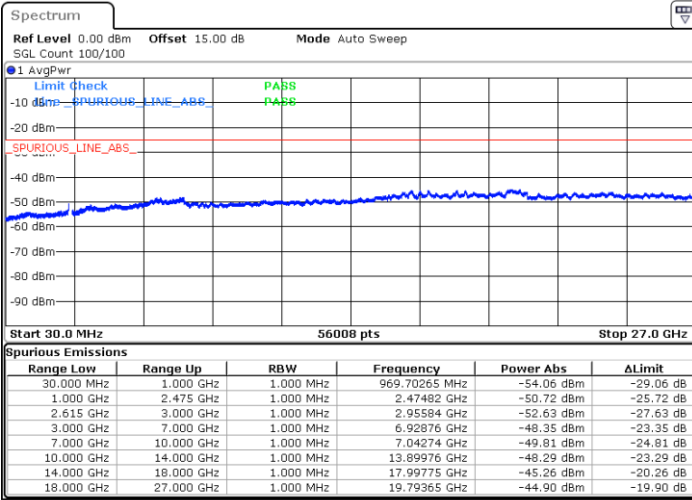

Date: 15. DEC. 2022 09:21:42

LTE Band 7C / 10MHz+20MHz

16QAM

Highest Channel / 1RB0 and 1RB99

Highest Channel / 1RB49 and 1RB0

Date: 15. DEC. 2022 09:46:38

Date: 15. DEC. 2022 09:43:05

Highest Channel / FullIRB

N/A

Date: 15. DEC. 2022 09:50:12

LTE Band 7C / 15MHz+10MHz

16QAM

Lowest Channel / 1RB0 and 1RB49

Lowest Channel / 1RB74 and 1RB0

Date: 15.DEC.2022 15:03:39

Date: 15.DEC.2022 15:00:04

Lowest Channel / FullRB

N/A

Date: 15.DEC.2022 15:07:14

LTE Band 7C / 15MHz+10MHz

16QAM

Middle Channel / 1RB0 and 1RB49

Middle Channel / 1RB74 and 1RB0

Date: 15.DEC.2022 15:17:29