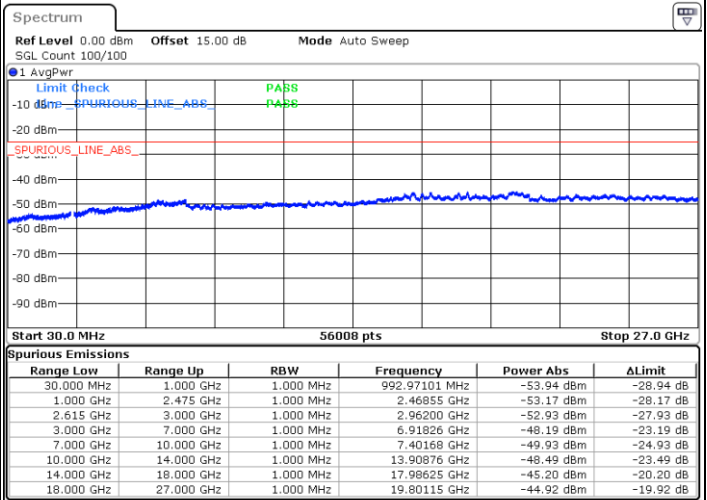

Date: 15.DEC.2022 10:45:39

LTE Band 7C / 20MHz+15MHz

QPSK

Lowest Channel / 1RB0 and 1RB74

Lowest Channel / 1RB99 and 1RB0

Date: 15.DEC.2022 13:11:36

Date: 15.DEC.2022 13:10:25

Lowest Channel / FullIRB

N/A

Date: 15.DEC.2022 13:17:34

LTE Band 7C / 20MHz+15MHz

QPSK

MiddleChannel / 1RB0 and 1RB74

Middle Channel / 1RB99 and 1RB0

Date: 15. DEC. 2022 13:27:48

Date: 15. DEC. 2022 13:28:59

Middle Channel / FullIRB

N/A

Date: 15. DEC. 2022 13:21:50

LTE Band 7C / 20MHz+15MHz

QPSK

Highest Channel / 1RB0 and 1RB74

Highest Channel / 1RB99 and 1RB0

Date: 15. DEC. 2022 13:48:32

Date: 15. DEC. 2022 13:42:34

Highest Channel / FullIRB

N/A

Date: 15. DEC. 2022 13:49:45

LTE Band 7C / 20MHz+20MHz

QPSK

Lowest Channel / 1RB0 and 1RB99

Lowest Channel / 1RB99 and 1RB0