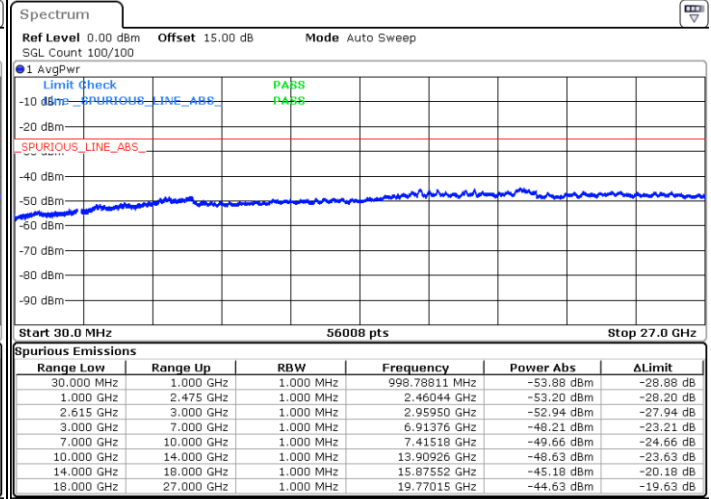

N/A

Date: 15.DEC.2022 12:26:20

LTE Band 7C / 15MHz+20MHz

16QAM

Highest Channel / 1RB0 and 1RB99

Highest Channel / 1RB74 and 1RB0

Date: 15.DEC.2022 12:51:25

Date: 15.DEC.2022 12:47:50

Highest Channel / FullIRB

N/A

Date: 15.DEC.2022 12:54:59

LTE Band 7C / 20MHz+10MHz

16QAM

Lowest Channel / 1RB0 and 1RB49

Lowest Channel / 1RB99 and 1RB0

Date: 15.DEC.2022 10:08:03