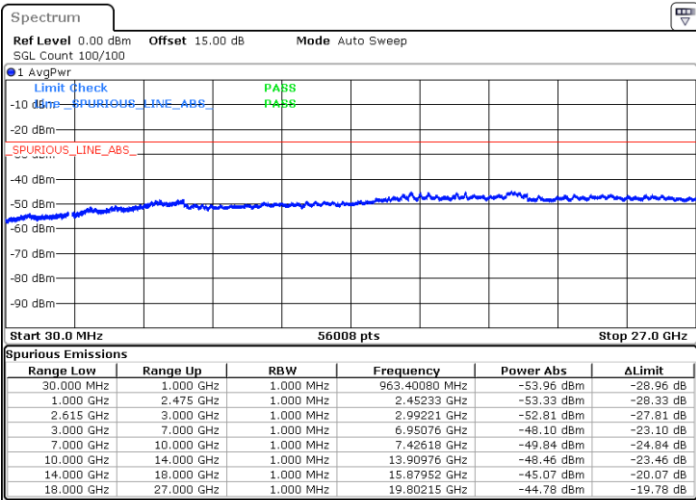

Date: 15. DEC. 2022 13:42:34

Highest Channel / FullIRB

N/A

Date: 15. DEC. 2022 13:49:45

LTE Band 7C / 20MHz+20MHz

QPSK

Lowest Channel / 1RB0 and 1RB99

Lowest Channel / 1RB99 and 1RB0

Date: 15.DEC.2022 14:06:56

Date: 15.DEC.2022 14:05:44

Lowest Channel / FullIRB

N/A

Date: 15.DEC.2022 14:12:53

LTE Band 7C / 20MHz+20MHz

QPSK

Middle Channel / 1RB0 and 1RB99

Middle Channel / 1RB99 and 1RB0

Date: 15.DEC.2022 14:23:07

Date: 15.DEC.2022 14:24:19

Middle Channel / FullIRB

N/A

Date: 15.DEC.2022 14:17:09

LTE Band 7C / 20MHz+20MHz

QPSK

Highest Channel / 1RB0 and 1RB99

Highest Channel / 1RB99 and 1RB0

Date: 15. DEC. 2022 14:43:55

Date: 15. DEC. 2022 14:37:56

Highest Channel / FullIRB

N/A

Date: 15. DEC. 2022 14:45:07

LTE Band 7C / 10MHz+20MHz