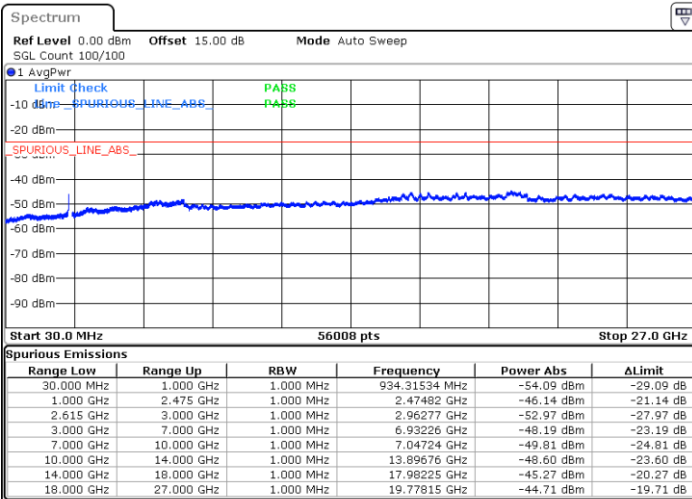

Middle Channel / FullIRB

N/A

Date: 15. DEC. 2022 13:21:50

LTE Band 7C / 20MHz+15MHz

QPSK

Highest Channel / 1RB0 and 1RB74

Highest Channel / 1RB99 and 1RB0

Date: 15. DEC. 2022 13:48:32

Date: 15. DEC. 2022 13:42:34

Highest Channel / FullIRB

N/A

Date: 15. DEC. 2022 13:49:45

LTE Band 7C / 20MHz+20MHz

QPSK

Lowest Channel / 1RB0 and 1RB99

Lowest Channel / 1RB99 and 1RB0

Date: 15.DEC.2022 14:06:56

Date: 15.DEC.2022 14:05:44

Lowest Channel / FullIRB

N/A

Date: 15.DEC.2022 14:12:53

LTE Band 7C / 20MHz+20MHz

QPSK

Middle Channel / 1RB0 and 1RB99