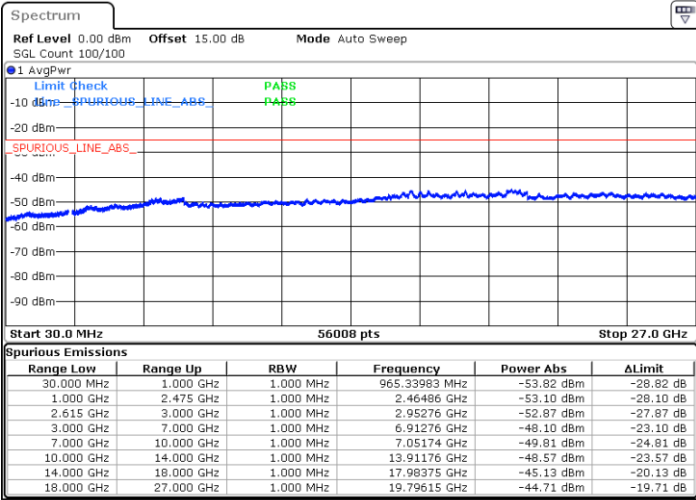

Lowest Channel / 1RB0 and 1RB49

Lowest Channel / 1RB99 and 1RB0

Date: 15.DEC.2022 10:06:52

Date: 15.DEC.2022 10:05:41

Lowest Channel / FullIRB

N/A

Date: 15.DEC.2022 10:12:48

LTE Band 7C / 20MHz+10MHz

LTE Band 7C / 20MHz+10MHz

QPSK

Highest Channel / 1RB0 and 1RB49

Highest Channel / 1RB99 and 1RB0

Date: 15.DEC.2022 10:44:28

Date: 15.DEC.2022 10:38:31

Highest Channel / FullIRB

N/A

Date: 15.DEC.2022 10:45:39

LTE Band 7C / 20MHz+15MHz

QPSK

Lowest Channel / 1RB0 and 1RB74

Lowest Channel / 1RB99 and 1RB0

Date: 15.DEC.2022 13:11:36

Date: 15.DEC.2022 13:10:25

Lowest Channel / FullIRB