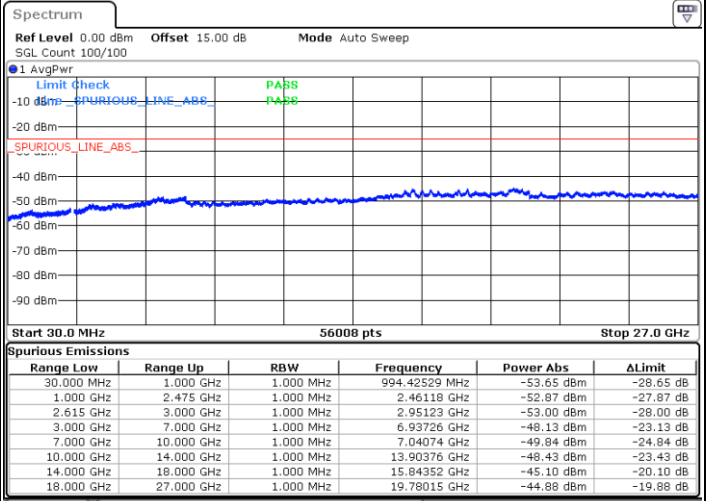

Date: 15.DEC.2022 12:13:43

Lowest Channel / FullIRB

N/A

Date: 15.DEC.2022 12:20:53

LTE Band 7C / 15MHz+20MHz

QPSK

Middle Channel / 1RB0 and 1RB9

Middle Channel / 1RB74 and 1RB0

Date: 15.DEC.2022 12:31:05

Date: 15.DEC.2022 12:32:17

Middle Channel / FullIRB

N/A

Date: 15.DEC.2022 12:25:09

LTE Band 7C / 15MHz+20MHz

QPSK

Highest Channel / 1RB0 and 1RB99

Highest Channel / 1RB74 and 1RB0

Date: 15.DEC.2022 12:52:36

Date: 15.DEC.2022 12:46:39

Highest Channel / FullIRB

N/A

Date: 15.DEC.2022 12:53:47

LTE Band 7C / 20MHz+10MHz

QPSK

Lowest Channel / 1RB0 and 1RB49

Lowest Channel / 1RB99 and 1RB0

Date: 15.DEC.2022 10:06:52

Date: 15.DEC.2022 10:05:41

Lowest Channel / FullIRB

N/A

Date: 15.DEC.2022 10:12:48

LTE Band 7C / 20MHz+10MHz