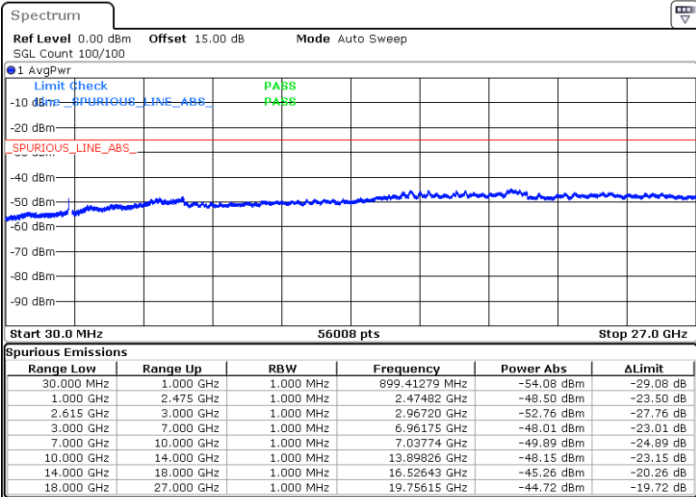

LTE Band 7C / 20MHz+10MHz

QPSK

Highest Channel / 1RB0 and 1RB49

Highest Channel / 1RB99 and 1RB0

Date: 15.DEC.2022 10:44:28

Date: 15.DEC.2022 10:38:31

Highest Channel / FullIRB

N/A

Date: 15.DEC.2022 10:45:39

LTE Band 7C / 20MHz+15MHz

QPSK

Lowest Channel / 1RB0 and 1RB74

Lowest Channel / 1RB99 and 1RB0

Date: 15.DEC.2022 13:11:36

Date: 15.DEC.2022 13:10:25

Lowest Channel / FullIRB

N/A

Date: 15.DEC.2022 13:17:34

LTE Band 7C / 20MHz+15MHz

QPSK

MiddleChannel / 1RB0 and 1RB74

Middle Channel / 1RB99 and 1RB0

Date: 15. DEC. 2022 13:27:48

Date: 15. DEC. 2022 13:28:59

Middle Channel / FullIRB

N/A

Date: 15. DEC. 2022 13:21:50

LTE Band 7C / 20MHz+15MHz

QPSK

Highest Channel / 1RB0 and 1RB74

Highest Channel / 1RB99 and 1RB0

Date: 15. DEC. 2022 13:48:32