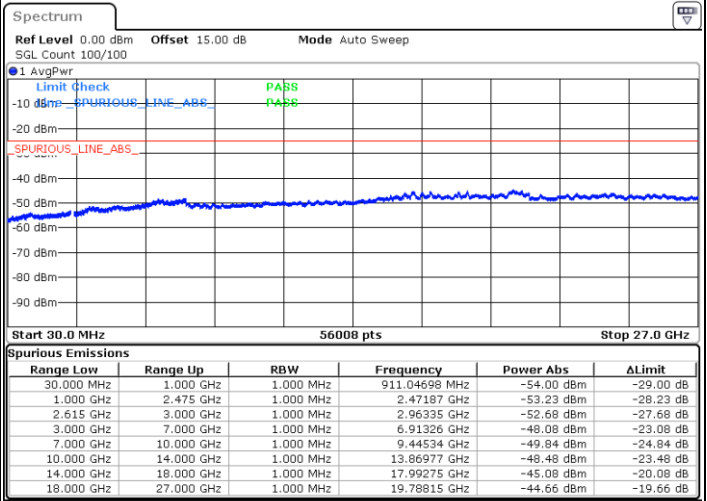

Date: 15.DEC.2022 15:38:16

Date: 15.DEC.2022 15:34:40

Highest Channel / FullIRB

N/A

Date: 15.DEC.2022 15:41:50

LTE Band 7C / 15MHz+15MHz

16QAM

Lowest Channel / 1RB0 and 1RB74

Lowest Channel / 1RB74 and 1RB0

Date: 15.DEC.2022 11:19:06

Date: 15.DEC.2022 11:15:32

Lowest Channel / FullRB

N/A

Date: 15.DEC.2022 11:22:40

LTE Band 7C / 15MHz+15MHz

16QAM

Middle Channel / 1RB0 and 1RB74

Middle Channel / 1RB74 and 1RB0

Date: 15.DEC.2022 11:32:55

Date: 15.DEC.2022 11:36:31

Middle Channel / FullIRB

N/A

Date: 15.DEC.2022 11:29:19

LTE Band 7C / 15MHz+15MHz

16QAM

Highest Channel / 1RB0 and 1RB74

Highest Channel / 1RB74 and 1RB0

Date: 15.DEC.2022 11:54:30

Date: 15.DEC.2022 11:50:54

Highest Channel / FullIRB

N/A

Date: 15.DEC.2022 11:58:04