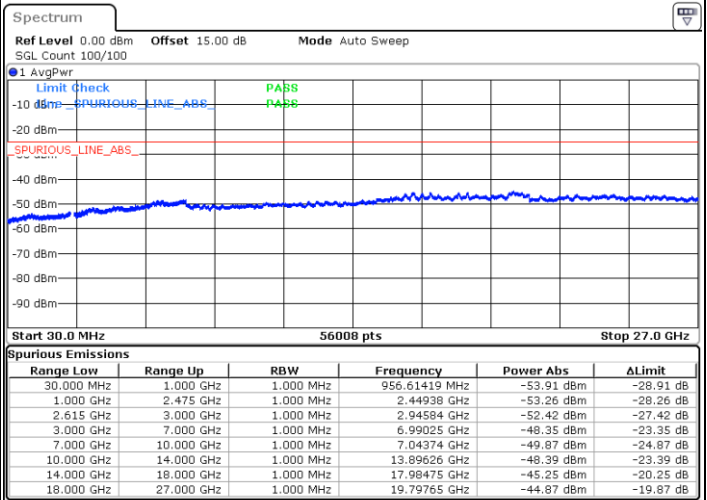

Date: 15. DEC. 2022 13:42:34

Highest Channel / FullIRB

N/A

Date: 15. DEC. 2022 13:49:45

LTE Band 7C / 20MHz+20MHz

QPSK

Lowest Channel / 1RB0 and 1RB99

Lowest Channel / 1RB99 and 1RB0

Date: 15.DEC.2022 14:06:56

Date: 15.DEC.2022 14:05:44

Lowest Channel / FullIRB

N/A

Date: 15.DEC.2022 14:12:53

LTE Band 7C / 20MHz+20MHz

QPSK

Middle Channel / 1RB0 and 1RB99

Middle Channel / 1RB99 and 1RB0

Date: 15.DEC.2022 14:23:07

Date: 15.DEC.2022 14:24:19

Middle Channel / FullIRB

N/A

Date: 15.DEC.2022 14:17:09

LTE Band 7C / 20MHz+20MHz

QPSK

Highest Channel / 1RB0 and 1RB99

Highest Channel / 1RB99 and 1RB0

Date: 15. DEC. 2022 14:43:55

Date: 15. DEC. 2022 14:37:56

Highest Channel / FullIRB

N/A

Date: 15. DEC. 2022 14:45:07

LTE Band 7C / 10MHz+20MHz