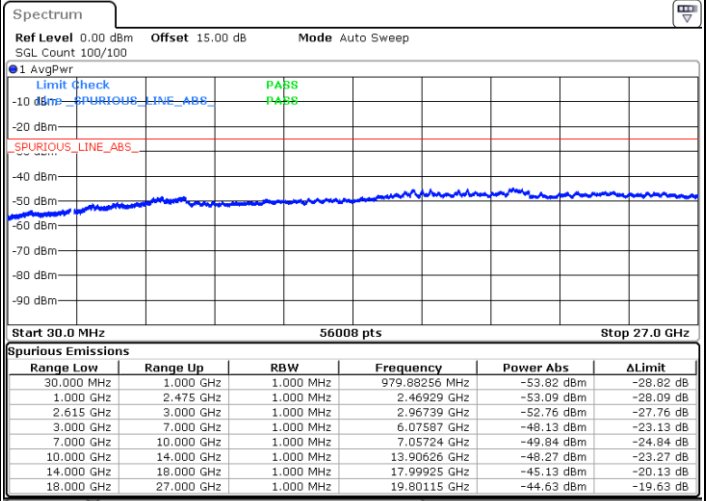

LTE Band 7C / 15MHz+15MHz

QPSK

Lowest Channel / 1RB0 and 1RB74

Lowest Channel / 1RB74 and 1RB0

Date: 15.DEC.2022 11:17:55

Date: 15.DEC.2022 11:16:44

Lowest Channel / FullIRB

N/A

Date: 15.DEC.2022 11:23:52

LTE Band 7C / 15MHz+15MHz

QPSK

Middle Channel / 1RB0 and 1RB74

Middle Channel / 1RB74 and 1RB0

Date: 15.DEC.2022 11:34:07

Date: 15.DEC.2022 11:35:18

Middle Channel / FullIRB

N/A

Date: 15.DEC.2022 11:28:09

LTE Band 7C / 15MHz+15MHz

QPSK

Highest Channel / 1RB0 and 1RB74

Highest Channel / 1RB74 and 1RB0

Date: 15.DEC.2022 11:55:41

Date: 15.DEC.2022 11:49:43

Highest Channel / FullIRB

N/A

Date: 15.DEC.2022 11:56:53

LTE Band 7C / 15MHz+20MHz

QPSK

Lowest Channel / 1RB0 and 1RB99

Lowest Channel / 1RB74 and 1RB0

Date: 15.DEC.2022 12:14:54