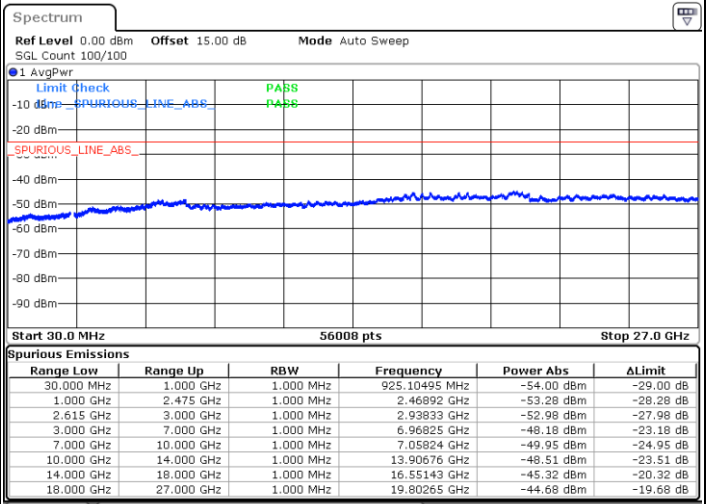

N/A

Date: 15.DEC.2022 13:17:34

LTE Band 7C / 20MHz+15MHz

QPSK

MiddleChannel / 1RB0 and 1RB74

Middle Channel / 1RB99 and 1RB0

Date: 15. DEC. 2022 13:27:48

Date: 15. DEC. 2022 13:28:59

Middle Channel / FullIRB

N/A

Date: 15. DEC. 2022 13:21:50

LTE Band 7C / 20MHz+15MHz

QPSK

Highest Channel / 1RB0 and 1RB74

Highest Channel / 1RB99 and 1RB0

Date: 15. DEC. 2022 13:48:32

Date: 15. DEC. 2022 13:42:34

Highest Channel / FullIRB

N/A

Date: 15. DEC. 2022 13:49:45

LTE Band 7C / 20MHz+20MHz

QPSK

Lowest Channel / 1RB0 and 1RB99

Lowest Channel / 1RB99 and 1RB0

Date: 15.DEC.2022 14:06:56

Date: 15.DEC.2022 14:05:44

Lowest Channel / FullIRB

N/A

Date: 15.DEC.2022 14:12:53

LTE Band 7C / 20MHz+20MHz

QPSK

Middle Channel / 1RB0 and 1RB99