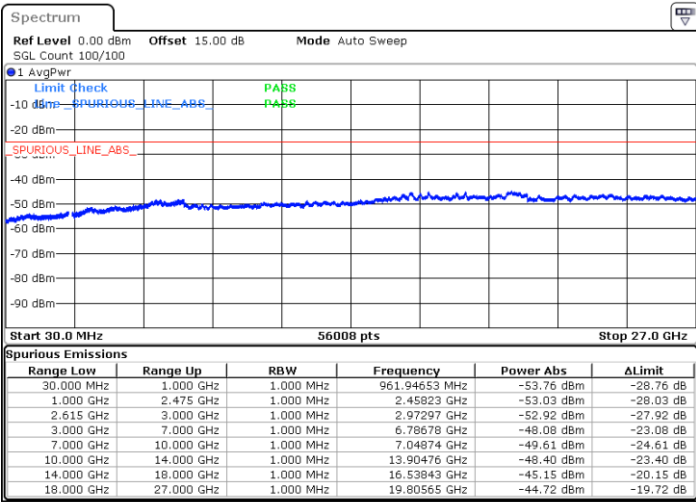

LTE Band 7C / 15MHz+20MHz

16QAM

Lowest Channel / 1RB0 and 1RB99

Lowest Channel / 1RB74 and 1RB0

Date: 15.DEC.2022 12:16:07

Date: 15.DEC.2022 12:12:32

Lowest Channel / FullRB

N/A

Date: 15.DEC.2022 12:19:42

LTE Band 7C / 15MHz+20MHz

16QAM

Middle Channel / 1RB0 and 1RB9

Middle Channel / 1RB74 and 1RB0

Date: 15.DEC.2022 12:29:54

Date: 15.DEC.2022 12:33:28

Middle Channel / FullIRB

N/A

Date: 15.DEC.2022 12:26:20

LTE Band 7C / 15MHz+20MHz

16QAM

Highest Channel / 1RB0 and 1RB99

Highest Channel / 1RB74 and 1RB0

Date: 15.DEC.2022 12:51:25

Date: 15.DEC.2022 12:47:50

Highest Channel / FullIRB

N/A

Date: 15.DEC.2022 12:54:59

LTE Band 7C / 20MHz+10MHz

16QAM

Lowest Channel / 1RB0 and 1RB49

Lowest Channel / 1RB99 and 1RB0

Date: 15.DEC.2022 10:08:03