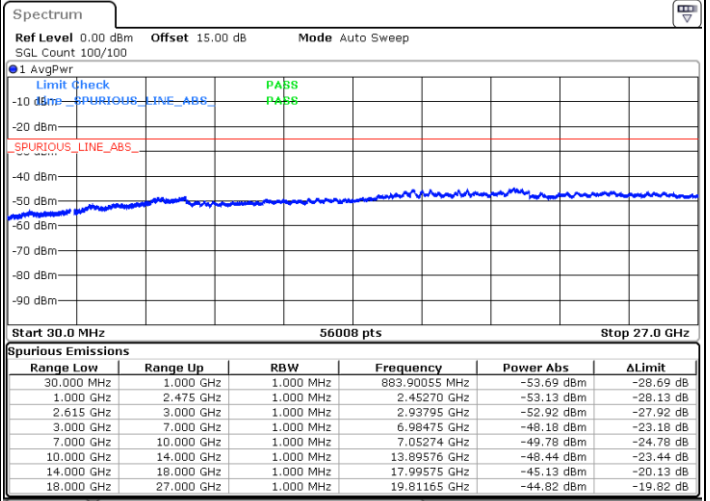

Highest Channel / FullIRB

N/A

Date: 15.DEC.2022 11:56:53

LTE Band 7C / 15MHz+20MHz

QPSK

Lowest Channel / 1RB0 and 1RB99

Lowest Channel / 1RB74 and 1RB0

Date: 15.DEC.2022 12:14:54

Date: 15.DEC.2022 12:13:43

Lowest Channel / FullIRB

N/A

Date: 15.DEC.2022 12:20:53

LTE Band 7C / 15MHz+20MHz

QPSK

Middle Channel / 1RB0 and 1RB9

Middle Channel / 1RB74 and 1RB0

Date: 15.DEC.2022 12:31:05

Date: 15.DEC.2022 12:32:17

Middle Channel / FullIRB

N/A

Date: 15.DEC.2022 12:25:09

LTE Band 7C / 15MHz+20MHz

QPSK

Highest Channel / 1RB0 and 1RB99

Highest Channel / 1RB74 and 1RB0

Date: 15.DEC.2022 12:52:36

Date: 15.DEC.2022 12:46:39

Highest Channel / FullIRB

N/A

Date: 15.DEC.2022 12:53:47

LTE Band 7C / 20MHz+10MHz

QPSK