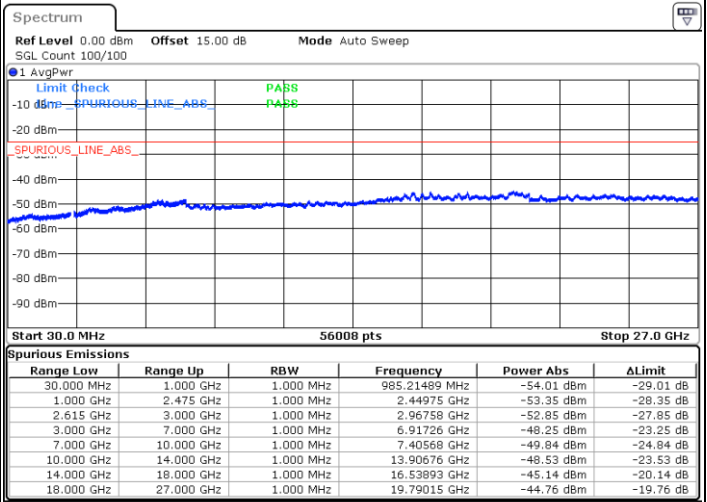

Middle Channel / FullIRB

N/A

Date: 15. DEC. 2022 13:21:50

LTE Band 7C / 20MHz+15MHz

QPSK

Highest Channel / 1RB0 and 1RB74

Highest Channel / 1RB99 and 1RB0

Date: 15. DEC. 2022 13:48:32

Date: 15. DEC. 2022 13:42:34

Highest Channel / FullIRB

N/A

Date: 15. DEC. 2022 13:49:45

LTE Band 7C / 20MHz+20MHz

QPSK

Lowest Channel / 1RB0 and 1RB99

Lowest Channel / 1RB99 and 1RB0

Date: 15.DEC.2022 14:06:56

Date: 15.DEC.2022 14:05:44

Lowest Channel / FullIRB

N/A

Date: 15.DEC.2022 14:12:53

LTE Band 7C / 20MHz+20MHz

QPSK

Middle Channel / 1RB0 and 1RB99

Middle Channel / 1RB99 and 1RB0

Date: 15.DEC.2022 14:23:07

Date: 15.DEC.2022 14:24:19

Middle Channel / FullIRB

N/A

Date: 15.DEC.2022 14:17:09

LTE Band 7C / 20MHz+20MHz

QPSK