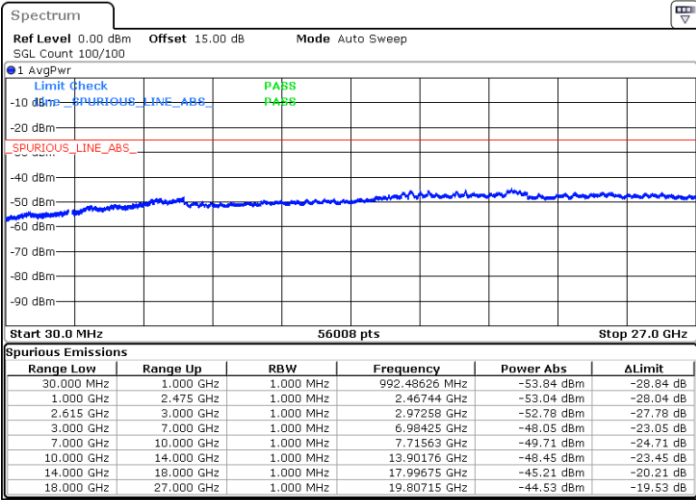

LTE Band 7C / 15MHz+15MHz

QPSK

Lowest Channel / 1RB0 and 1RB74

Lowest Channel / 1RB74 and 1RB0

Date: 15.DEC.2022 11:17:55

Date: 15.DEC.2022 11:16:44

Lowest Channel / FullIRB

N/A

Date: 15.DEC.2022 11:23:52

LTE Band 7C / 15MHz+15MHz

QPSK

Middle Channel / 1RB0 and 1RB74

Middle Channel / 1RB74 and 1RB0

Date: 15.DEC.2022 11:34:07

Date: 15.DEC.2022 11:35:18

Middle Channel / FullIRB

N/A

Date: 15.DEC.2022 11:28:09

LTE Band 7C / 15MHz+15MHz

QPSK

Highest Channel / 1RB0 and 1RB74

Highest Channel / 1RB74 and 1RB0

Date: 15.DEC.2022 11:55:41

Date: 15.DEC.2022 11:49:43

Highest Channel / FullIRB

N/A

Date: 15.DEC.2022 11:56:53

LTE Band 7C / 15MHz+20MHz

QPSK

Lowest Channel / 1RB0 and 1RB99

Lowest Channel / 1RB74 and 1RB0

Date: 15.DEC.2022 12:14:54