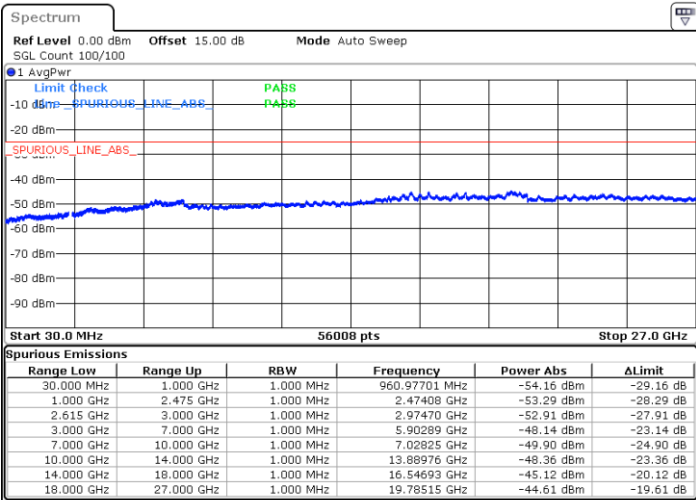

Lowest Channel / FullRB

N/A

Date: 15.DEC.2022 15:07:14

LTE Band 7C / 15MHz+10MHz

16QAM

Middle Channel / 1RB0 and 1RB49

Middle Channel / 1RB74 and 1RB0

Date: 15.DEC.2022 15:17:29

Date: 15.DEC.2022 15:21:02

Middle Channel / FullRB

N/A

Date: 15.DEC.2022 15:13:54

LTE Band 7C / 15MHz+10MHz

16QAM

Highest Channel / 1RB0 and 1RB49

Highest Channel / 1RB74 and 1RB0

Date: 15.DEC.2022 15:38:16

Date: 15.DEC.2022 15:34:40

Highest Channel / FullIRB

N/A

Date: 15.DEC.2022 15:41:50

LTE Band 7C / 15MHz+15MHz

16QAM

Lowest Channel / 1RB0 and 1RB74

Lowest Channel / 1RB74 and 1RB0

Date: 15.DEC.2022 11:19:06

Date: 15.DEC.2022 11:15:32

Lowest Channel / FullRB

N/A

Date: 15.DEC.2022 11:22:40

LTE Band 7C / 15MHz+15MHz

16QAM