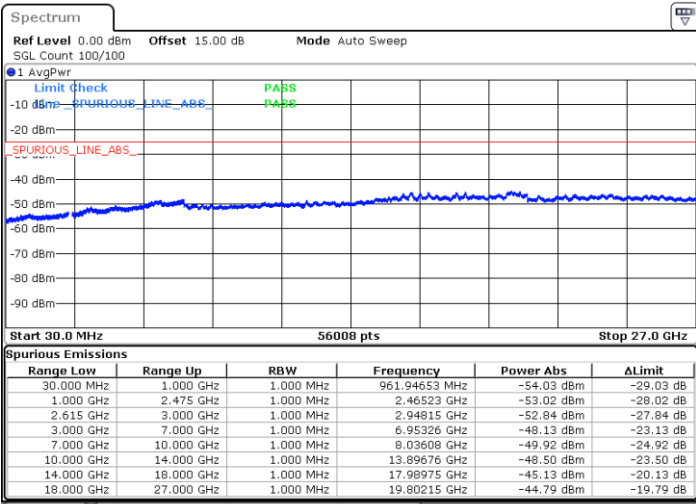

Date: 15.DEC.2022 12:19:42

LTE Band 7C / 15MHz+20MHz

16QAM

Middle Channel / 1RB0 and 1RB9

Middle Channel / 1RB74 and 1RB0

Date: 15.DEC.2022 12:29:54

Date: 15.DEC.2022 12:33:28

Middle Channel / FullIRB

N/A

Date: 15.DEC.2022 12:26:20

LTE Band 7C / 15MHz+20MHz

16QAM

Highest Channel / 1RB0 and 1RB99

Highest Channel / 1RB74 and 1RB0

Date: 15.DEC.2022 12:51:25

Date: 15.DEC.2022 12:47:50

Highest Channel / FullIRB

N/A

Date: 15.DEC.2022 12:54:59

LTE Band 7C / 20MHz+10MHz

16QAM

Lowest Channel / 1RB0 and 1RB49

Lowest Channel / 1RB99 and 1RB0

Date: 15.DEC.2022 10:08:03