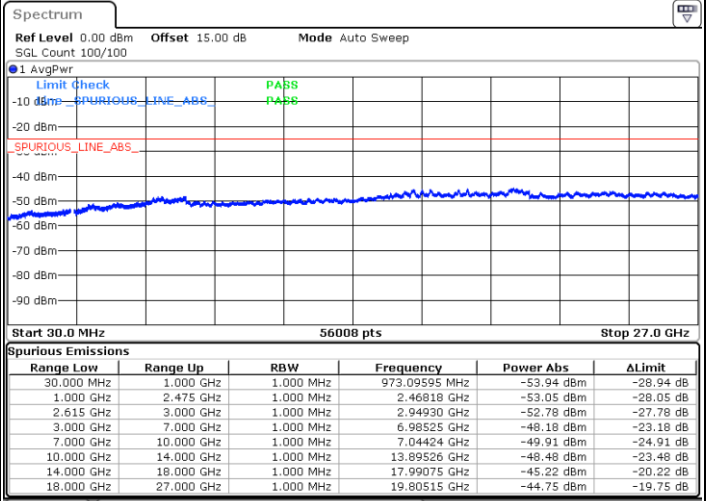

LTE Band 7C / 20MHz+10MHz

QPSK

Highest Channel / 1RB0 and 1RB49

Highest Channel / 1RB99 and 1RB0

Date: 15.DEC.2022 10:44:28

Date: 15.DEC.2022 10:38:31

Highest Channel / FullIRB

N/A

Date: 15.DEC.2022 10:45:39

LTE Band 7C / 20MHz+15MHz

QPSK

Lowest Channel / 1RB0 and 1RB74

Lowest Channel / 1RB99 and 1RB0

Date: 15.DEC.2022 13:11:36

Date: 15.DEC.2022 13:10:25

Lowest Channel / FullIRB

N/A

Date: 15.DEC.2022 13:17:34

LTE Band 7C / 20MHz+15MHz

QPSK

MiddleChannel / 1RB0 and 1RB74

Middle Channel / 1RB99 and 1RB0

Date: 15. DEC. 2022 13:27:48

Date: 15. DEC. 2022 13:28:59

Middle Channel / FullIRB

N/A

Date: 15. DEC. 2022 13:21:50

LTE Band 7C / 20MHz+15MHz

QPSK

Highest Channel / 1RB0 and 1RB74

Highest Channel / 1RB99 and 1RB0

Date: 15. DEC. 2022 13:48:32