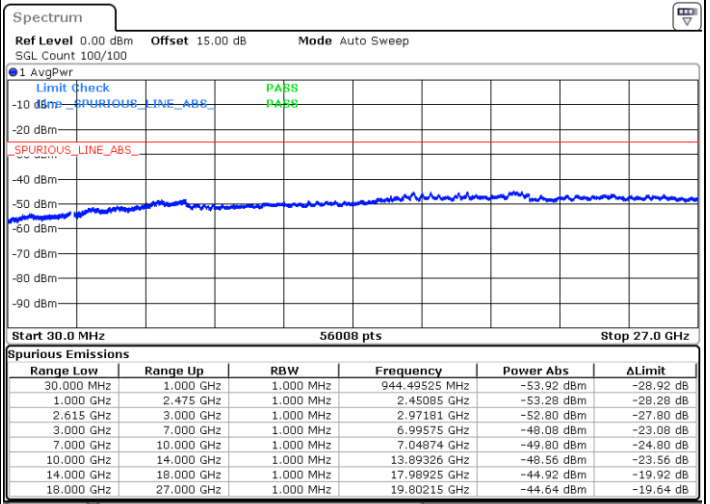

N/A

Date: 15. DEC. 2022 09:50:12

LTE Band 7C / 15MHz+10MHz

16QAM

Lowest Channel / 1RB0 and 1RB49

Lowest Channel / 1RB74 and 1RB0

Date: 15.DEC.2022 15:03:39

Date: 15.DEC.2022 15:00:04

Lowest Channel / FullRB

N/A

Date: 15.DEC.2022 15:07:14

LTE Band 7C / 15MHz+10MHz

16QAM

Middle Channel / 1RB0 and 1RB49

Middle Channel / 1RB74 and 1RB0

Date: 15.DEC.2022 15:17:29

Date: 15.DEC.2022 15:21:02

Middle Channel / FullRB

N/A

Date: 15.DEC.2022 15:13:54

LTE Band 7C / 15MHz+10MHz

16QAM

Highest Channel / 1RB0 and 1RB49

Highest Channel / 1RB74 and 1RB0

Date: 15.DEC.2022 15:38:16

Date: 15.DEC.2022 15:34:40

Highest Channel / FullIRB

N/A

Date: 15.DEC.2022 15:41:50

LTE Band 7C / 15MHz+15MHz

16QAM

Lowest Channel / 1RB0 and 1RB74