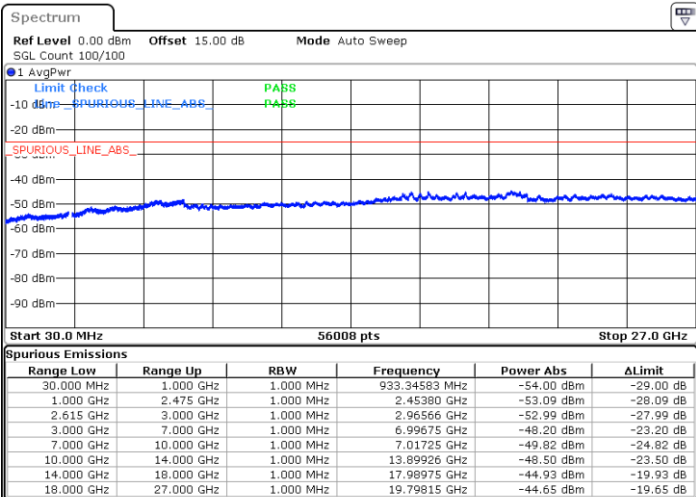

Lowest Channel / FullRB

N/A

Date: 15.DEC.2022 15:07:14

LTE Band 7C / 15MHz+10MHz

16QAM

Middle Channel / 1RB0 and 1RB49

Middle Channel / 1RB74 and 1RB0

Date: 15.DEC.2022 15:17:29

Date: 15.DEC.2022 15:21:02

Middle Channel / FullRB

N/A

Date: 15.DEC.2022 15:13:54

LTE Band 7C / 15MHz+10MHz

16QAM

Highest Channel / 1RB0 and 1RB49

Highest Channel / 1RB74 and 1RB0

Date: 15.DEC.2022 15:38:16

Date: 15.DEC.2022 15:34:40

Highest Channel / FullIRB

N/A

Date: 15.DEC.2022 15:41:50

LTE Band 7C / 15MHz+15MHz

16QAM

Lowest Channel / 1RB0 and 1RB74

Lowest Channel / 1RB74 and 1RB0

Date: 15.DEC.2022 11:19:06

Date: 15.DEC.2022 11:15:32

Lowest Channel / FullRB

N/A

Date: 15.DEC.2022 11:22:40

LTE Band 7C / 15MHz+15MHz

16QAM