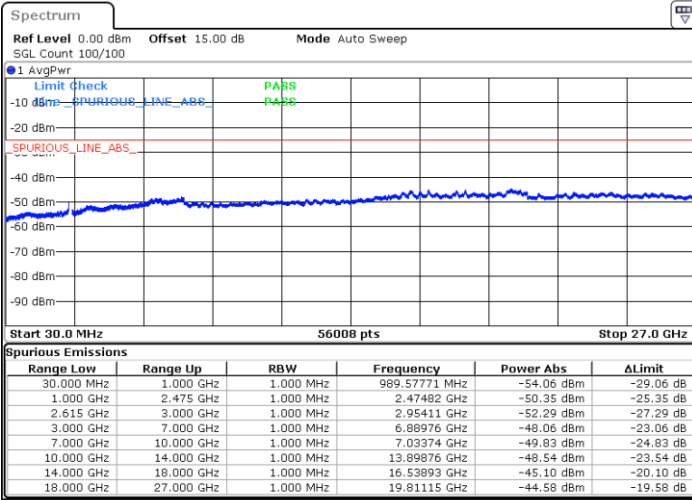

Highest Channel / 1RB74 and 1RB0

Date: 15.DEC.2022 12:52:36

Date: 15.DEC.2022 12:46:39

Highest Channel / FullIRB

N/A

Date: 15.DEC.2022 12:53:47

LTE Band 7C / 20MHz+10MHz

QPSK

Lowest Channel / 1RB0 and 1RB49

Lowest Channel / 1RB99 and 1RB0

Date: 15.DEC.2022 10:06:52

Date: 15.DEC.2022 10:05:41

Lowest Channel / FullIRB

N/A

Date: 15.DEC.2022 10:12:48

LTE Band 7C / 20MHz+10MHz

LTE Band 7C / 20MHz+10MHz

QPSK

Highest Channel / 1RB0 and 1RB49

Highest Channel / 1RB99 and 1RB0

Date: 15.DEC.2022 10:44:28

Date: 15.DEC.2022 10:38:31

Highest Channel / FullIRB

N/A