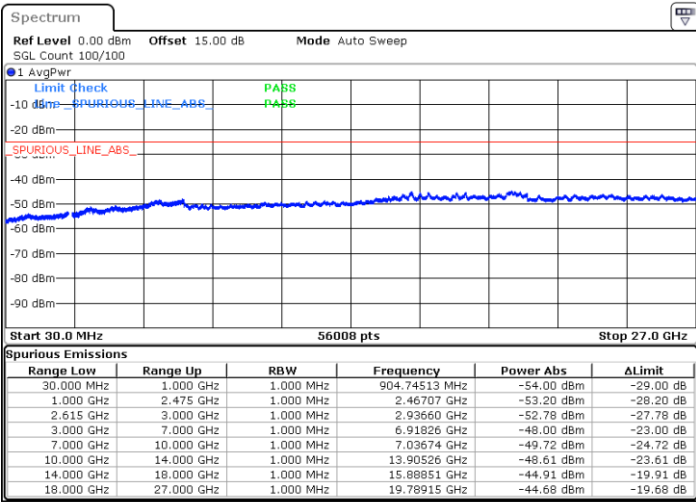

Date: 15.DEC.2022 12:19:42

LTE Band 7C / 15MHz+20MHz

16QAM

Middle Channel / 1RB0 and 1RB9

Middle Channel / 1RB74 and 1RB0

Date: 15.DEC.2022 12:29:54

Date: 15.DEC.2022 12:33:28

Middle Channel / FullIRB

N/A

Date: 15.DEC.2022 12:26:20

LTE Band 7C / 15MHz+20MHz

16QAM

Highest Channel / 1RB0 and 1RB99

Highest Channel / 1RB74 and 1RB0

Date: 15.DEC.2022 12:51:25

Date: 15.DEC.2022 12:47:50

Highest Channel / FullIRB

N/A

Date: 15.DEC.2022 12:54:59

LTE Band 7C / 20MHz+10MHz

16QAM

Lowest Channel / 1RB0 and 1RB49

Lowest Channel / 1RB99 and 1RB0

Date: 15.DEC.2022 10:08:03