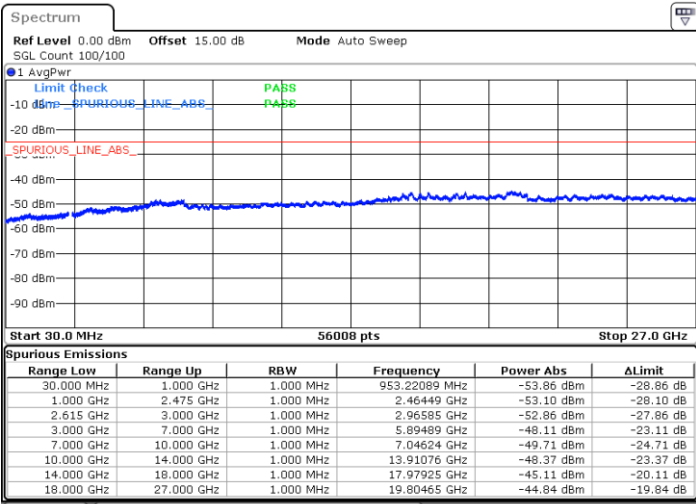

N/A

Date: 15. DEC. 2022 09:50:12

LTE Band 7C / 15MHz+10MHz

16QAM

Lowest Channel / 1RB0 and 1RB49

Lowest Channel / 1RB74 and 1RB0

Date: 15.DEC.2022 15:03:39

Date: 15.DEC.2022 15:00:04

Lowest Channel / FullRB

N/A

Date: 15.DEC.2022 15:07:14

LTE Band 7C / 15MHz+10MHz

16QAM

Middle Channel / 1RB0 and 1RB49

Middle Channel / 1RB74 and 1RB0

Date: 15.DEC.2022 15:17:29

Date: 15.DEC.2022 15:21:02

Middle Channel / FullRB

N/A

Date: 15.DEC.2022 15:13:54

LTE Band 7C / 15MHz+10MHz

16QAM

Highest Channel / 1RB0 and 1RB49

Highest Channel / 1RB74 and 1RB0