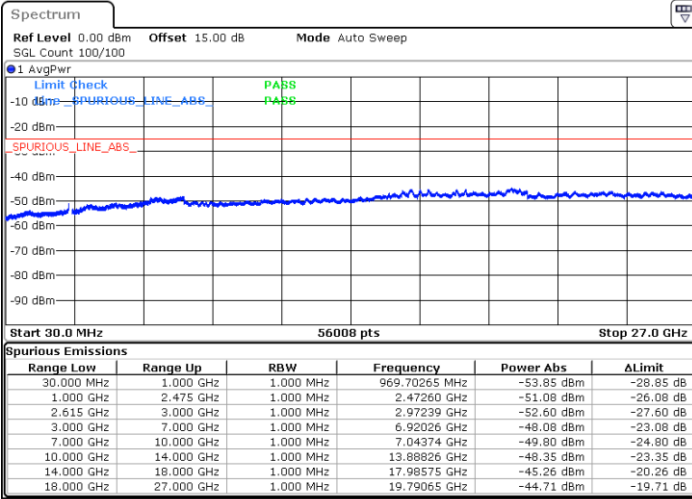

Date: 15.DEC.2022 15:21:02

Middle Channel / FullRB

N/A

Date: 15.DEC.2022 15:13:54

LTE Band 7C / 15MHz+10MHz

16QAM

Highest Channel / 1RB0 and 1RB49

Highest Channel / 1RB74 and 1RB0

Date: 15.DEC.2022 15:38:16

Date: 15.DEC.2022 15:34:40

Highest Channel / FullIRB

N/A

Date: 15.DEC.2022 15:41:50

LTE Band 7C / 15MHz+15MHz

16QAM

Lowest Channel / 1RB0 and 1RB74

Lowest Channel / 1RB74 and 1RB0

Date: 15.DEC.2022 11:19:06

Date: 15.DEC.2022 11:15:32

Lowest Channel / FullRB

N/A

Date: 15.DEC.2022 11:22:40

LTE Band 7C / 15MHz+15MHz

16QAM