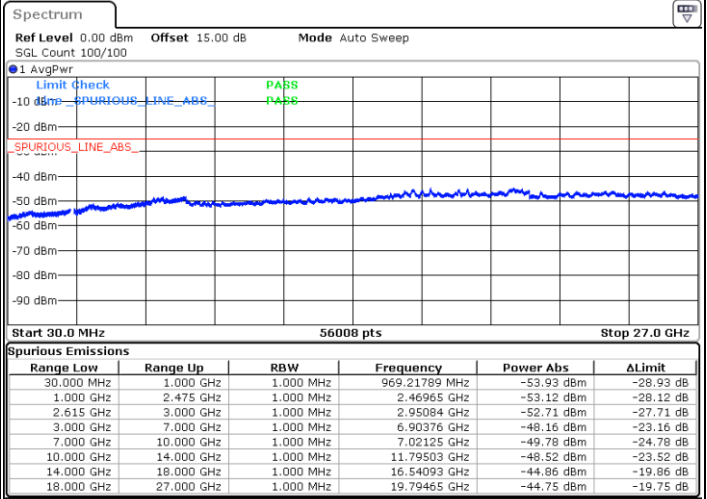

Date: 15.DEC.2022 15:21:02

Middle Channel / FullRB

N/A

Date: 15.DEC.2022 15:13:54

LTE Band 7C / 15MHz+10MHz

16QAM

Highest Channel / 1RB0 and 1RB49

Highest Channel / 1RB74 and 1RB0

Date: 15.DEC.2022 15:38:16

Date: 15.DEC.2022 15:34:40

Highest Channel / FullIRB

N/A

Date: 15.DEC.2022 15:41:50

LTE Band 7C / 15MHz+15MHz

16QAM

Lowest Channel / 1RB0 and 1RB74

Lowest Channel / 1RB74 and 1RB0

Date: 15.DEC.2022 11:19:06

Date: 15.DEC.2022 11:15:32

Lowest Channel / FullRB

N/A

Date: 15.DEC.2022 11:22:40

LTE Band 7C / 15MHz+15MHz

16QAM