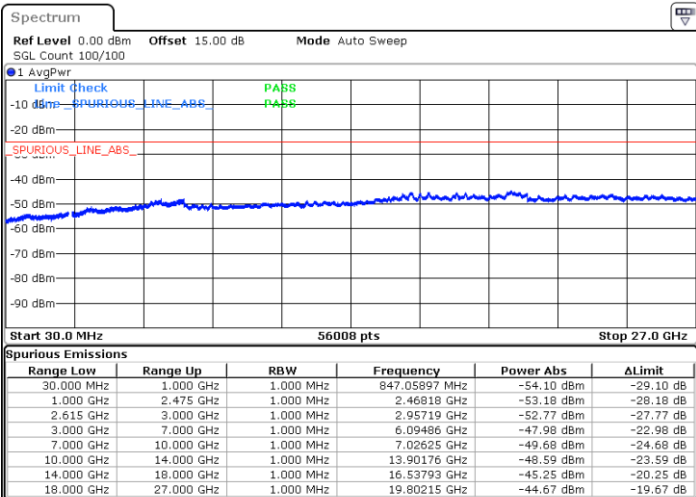

Date: 15.DEC.2022 14:06:56

Date: 15.DEC.2022 14:05:44

Lowest Channel / FullIRB

N/A

Date: 15.DEC.2022 14:12:53

LTE Band 7C / 20MHz+20MHz

QPSK

Middle Channel / 1RB0 and 1RB99

Middle Channel / 1RB99 and 1RB0

Date: 15.DEC.2022 14:23:07

Date: 15.DEC.2022 14:24:19

Middle Channel / FullIRB

N/A

Date: 15.DEC.2022 14:17:09

LTE Band 7C / 20MHz+20MHz

QPSK

Highest Channel / 1RB0 and 1RB99

Highest Channel / 1RB99 and 1RB0

Date: 15. DEC. 2022 14:43:55

Date: 15. DEC. 2022 14:37:56

Highest Channel / FullIRB

N/A

Date: 15. DEC. 2022 14:45:07

LTE Band 7C / 10MHz+20MHz

16QAM

Lowest Channel / 1RB0 and 1RB99

Lowest Channel / 1RB49 and 1RB0

Date: 15.DEC.2022 09:11:31

Date: 15.DEC.2022 09:07:57

Lowest Channel / FullIRB

N/A

Date: 15.DEC.2022 09:15:05