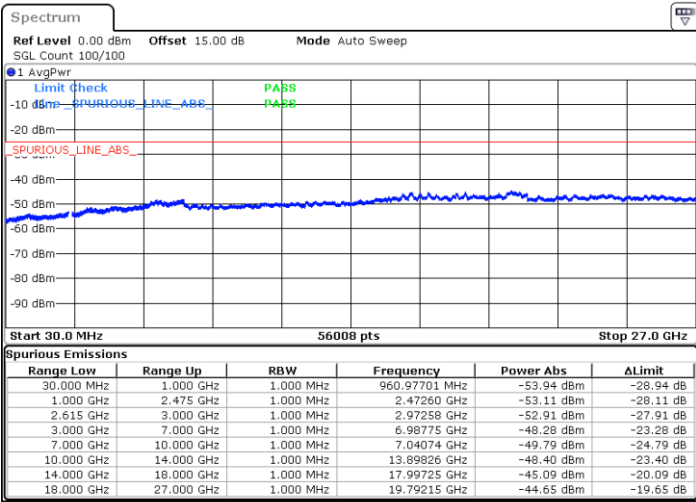

Date: 15.DEC.2022 15:38:16

Date: 15.DEC.2022 15:34:40

Highest Channel / FullIRB

N/A

Date: 15.DEC.2022 15:41:50

LTE Band 7C / 15MHz+15MHz

16QAM

Lowest Channel / 1RB0 and 1RB74

Lowest Channel / 1RB74 and 1RB0

Date: 15.DEC.2022 11:19:06

Date: 15.DEC.2022 11:15:32

Lowest Channel / FullRB

N/A

Date: 15.DEC.2022 11:22:40

LTE Band 7C / 15MHz+15MHz

16QAM

Middle Channel / 1RB0 and 1RB74

Middle Channel / 1RB74 and 1RB0

Date: 15.DEC.2022 11:32:55

Date: 15.DEC.2022 11:36:31

Middle Channel / FullIRB

N/A

Date: 15.DEC.2022 11:29:19

LTE Band 7C / 15MHz+15MHz

16QAM

Highest Channel / 1RB0 and 1RB74

Highest Channel / 1RB74 and 1RB0

Date: 15.DEC.2022 11:54:30

Date: 15.DEC.2022 11:50:54

Highest Channel / FullIRB

N/A

Date: 15.DEC.2022 11:58:04