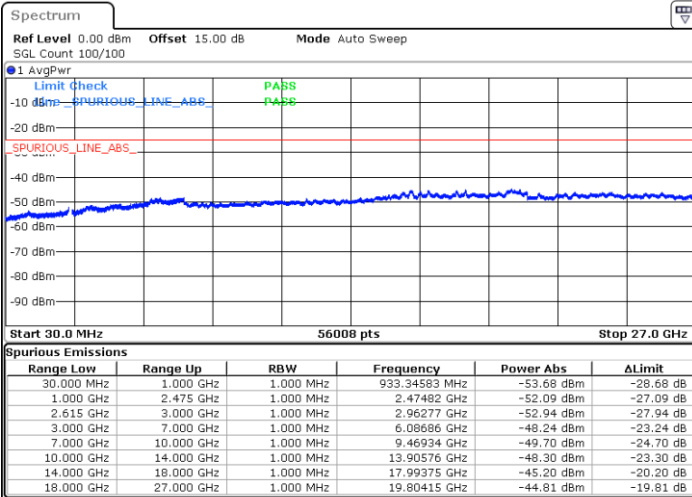

Date: 15. DEC. 2022 13:42:34

Highest Channel / FullIRB

N/A

Date: 15. DEC. 2022 13:49:45

LTE Band 7C / 20MHz+20MHz

QPSK

Lowest Channel / 1RB0 and 1RB99

Lowest Channel / 1RB99 and 1RB0

Date: 15.DEC.2022 14:06:56

Date: 15.DEC.2022 14:05:44

Lowest Channel / FullIRB

N/A

Date: 15.DEC.2022 14:12:53

LTE Band 7C / 20MHz+20MHz

QPSK

Middle Channel / 1RB0 and 1RB99

Middle Channel / 1RB99 and 1RB0

Date: 15.DEC.2022 14:23:07

Date: 15.DEC.2022 14:24:19

Middle Channel / FullIRB

N/A

Date: 15.DEC.2022 14:17:09

LTE Band 7C / 20MHz+20MHz

QPSK

Highest Channel / 1RB0 and 1RB99

Highest Channel / 1RB99 and 1RB0

Date: 15. DEC. 2022 14:43:55

Date: 15. DEC. 2022 14:37:56

Highest Channel / FullIRB

N/A

Date: 15. DEC. 2022 14:45:07

LTE Band 7C / 10MHz+20MHz