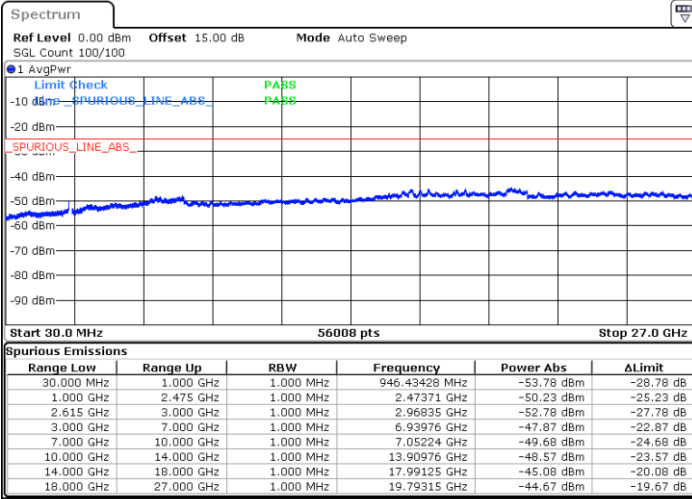

N/A

Date: 15.DEC.2022 12:26:20

LTE Band 7C / 15MHz+20MHz

16QAM

Highest Channel / 1RB0 and 1RB99

Highest Channel / 1RB74 and 1RB0

Date: 15.DEC.2022 12:51:25

Date: 15.DEC.2022 12:47:50

Highest Channel / FullIRB

N/A

Date: 15.DEC.2022 12:54:59

LTE Band 7C / 20MHz+10MHz

16QAM

Lowest Channel / 1RB0 and 1RB49

Lowest Channel / 1RB99 and 1RB0

Date: 15.DEC.2022 10:08:03