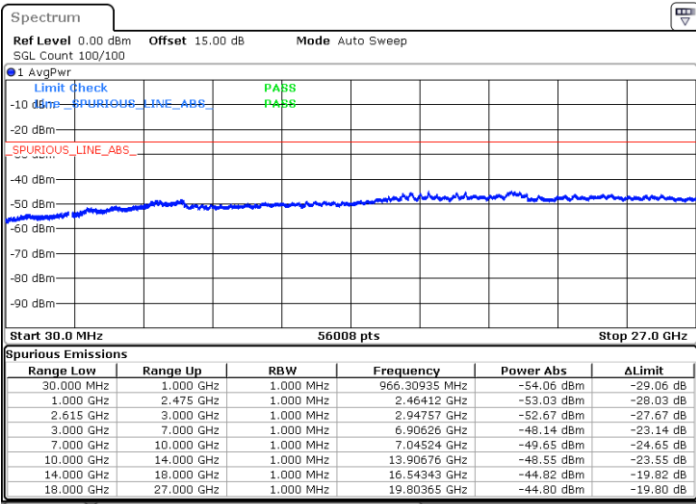

N/A

Date: 15.DEC.2022 13:17:34

LTE Band 7C / 20MHz+15MHz

QPSK

MiddleChannel / 1RB0 and 1RB74

Middle Channel / 1RB99 and 1RB0

Date: 15. DEC. 2022 13:27:48

Date: 15. DEC. 2022 13:28:59

Middle Channel / FullIRB

N/A

Date: 15. DEC. 2022 13:21:50

LTE Band 7C / 20MHz+15MHz

QPSK

Highest Channel / 1RB0 and 1RB74

Highest Channel / 1RB99 and 1RB0

Date: 15. DEC. 2022 13:48:32

Date: 15. DEC. 2022 13:42:34

Highest Channel / FullIRB

N/A

Date: 15. DEC. 2022 13:49:45

LTE Band 7C / 20MHz+20MHz

QPSK

Lowest Channel / 1RB0 and 1RB99

Lowest Channel / 1RB99 and 1RB0

Date: 15.DEC.2022 14:06:56

Date: 15.DEC.2022 14:05:44

Lowest Channel / FullIRB

N/A

Date: 15.DEC.2022 14:12:53

LTE Band 7C / 20MHz+20MHz

QPSK

Middle Channel / 1RB0 and 1RB99