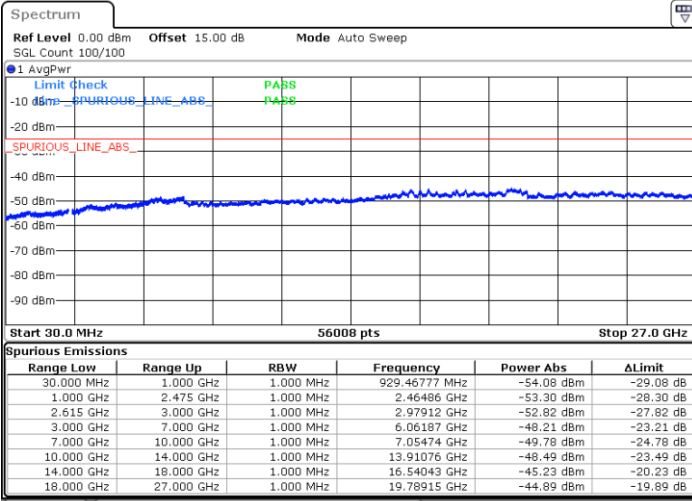

LTE Band 7C / 10MHz+20MHz

16QAM

MiddleChannel / 1RB0 and 1RB99

Middle Channel / 1RB49 and 1RB0

Date: 15. DEC. 2022 09:25:15

Date: 15. DEC. 2022 09:28:48

Middle Channel / FullIRB

N/A

Date: 15. DEC. 2022 09:21:42

LTE Band 7C / 10MHz+20MHz

16QAM

Highest Channel / 1RB0 and 1RB99

Highest Channel / 1RB49 and 1RB0

Date: 15. DEC. 2022 09:46:38

Date: 15. DEC. 2022 09:43:05

Highest Channel / FullIRB

N/A

Date: 15. DEC. 2022 09:50:12

LTE Band 7C / 15MHz+10MHz

16QAM

Lowest Channel / 1RB0 and 1RB49

Lowest Channel / 1RB74 and 1RB0

Date: 15.DEC.2022 15:03:39

Date: 15.DEC.2022 15:00:04