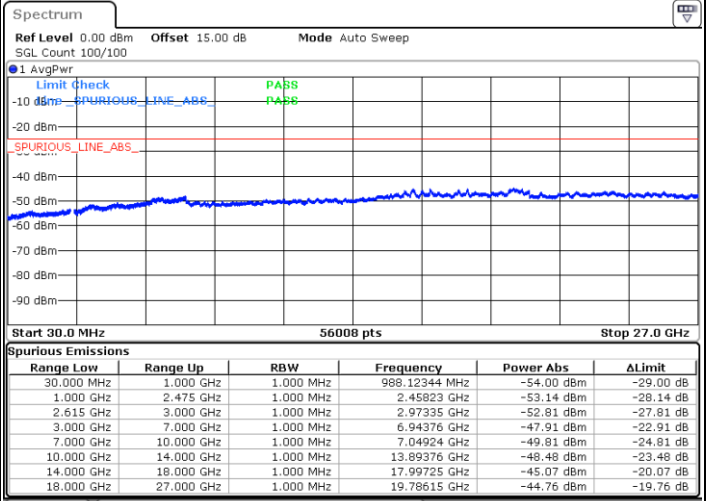

LTE Band 7C / 10MHz+20MHz

16QAM

MiddleChannel / 1RB0 and 1RB99

Middle Channel / 1RB49 and 1RB0

Date: 15. DEC. 2022 09:25:15

Date: 15. DEC. 2022 09:28:48

Middle Channel / FullIRB

N/A

Date: 15. DEC. 2022 09:21:42

LTE Band 7C / 10MHz+20MHz

16QAM

Highest Channel / 1RB0 and 1RB99

Highest Channel / 1RB49 and 1RB0

Date: 15. DEC. 2022 09:46:38

Date: 15. DEC. 2022 09:43:05

Highest Channel / FullIRB

N/A

Date: 15. DEC. 2022 09:50:12

LTE Band 7C / 15MHz+10MHz

16QAM

Lowest Channel / 1RB0 and 1RB49

Lowest Channel / 1RB74 and 1RB0

Date: 15.DEC.2022 15:03:39

Date: 15.DEC.2022 15:00:04

Lowest Channel / FullRB

N/A

Date: 15.DEC.2022 15:07:14

LTE Band 7C / 15MHz+10MHz

16QAM

Middle Channel / 1RB0 and 1RB49

Middle Channel / 1RB74 and 1RB0

Date: 15.DEC.2022 15:17:29