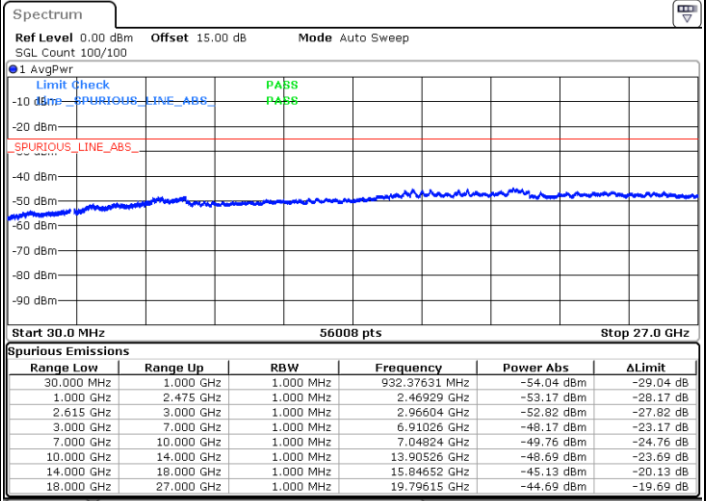

Lowest Channel / 1RB74 and 1RB0

Date: 15.DEC.2022 11:19:06

Date: 15.DEC.2022 11:15:32

Lowest Channel / FullRB

N/A

Date: 15.DEC.2022 11:22:40

LTE Band 7C / 15MHz+15MHz

16QAM

Middle Channel / 1RB0 and 1RB74

Middle Channel / 1RB74 and 1RB0

Date: 15.DEC.2022 11:32:55

Date: 15.DEC.2022 11:36:31

Middle Channel / FullIRB

N/A

Date: 15.DEC.2022 11:29:19

LTE Band 7C / 15MHz+15MHz

16QAM

Highest Channel / 1RB0 and 1RB74

Highest Channel / 1RB74 and 1RB0

Date: 15.DEC.2022 11:54:30

Date: 15.DEC.2022 11:50:54

Highest Channel / FullIRB

N/A

Date: 15.DEC.2022 11:58:04

LTE Band 7C / 15MHz+20MHz

16QAM

Lowest Channel / 1RB0 and 1RB99

Lowest Channel / 1RB74 and 1RB0

Date: 15.DEC.2022 12:16:07

Date: 15.DEC.2022 12:12:32

Lowest Channel / FullRB

N/A