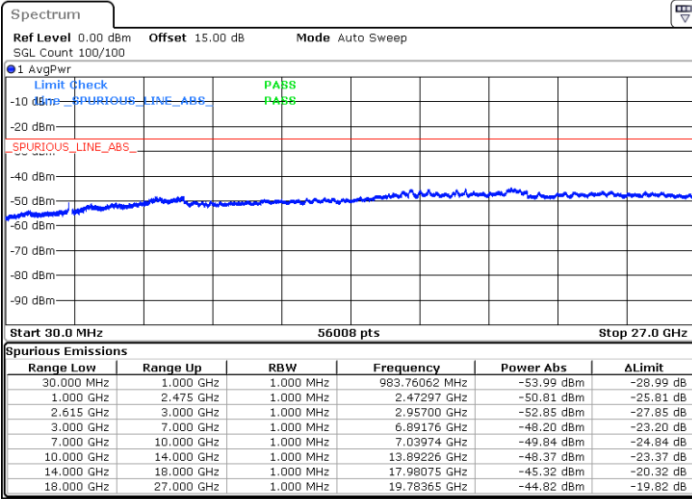

LTE Band 7C / 15MHz+15MHz

QPSK

Lowest Channel / 1RB0 and 1RB74

Lowest Channel / 1RB74 and 1RB0

Date: 15.DEC.2022 11:17:55

Date: 15.DEC.2022 11:16:44

Lowest Channel / FullIRB

N/A

Date: 15.DEC.2022 11:23:52

LTE Band 7C / 15MHz+15MHz

QPSK

Middle Channel / 1RB0 and 1RB74

Middle Channel / 1RB74 and 1RB0

Date: 15.DEC.2022 11:34:07

Date: 15.DEC.2022 11:35:18

Middle Channel / FullIRB

N/A

Date: 15.DEC.2022 11:28:09

LTE Band 7C / 15MHz+15MHz

QPSK

Highest Channel / 1RB0 and 1RB74

Highest Channel / 1RB74 and 1RB0

Date: 15.DEC.2022 11:55:41

Date: 15.DEC.2022 11:49:43