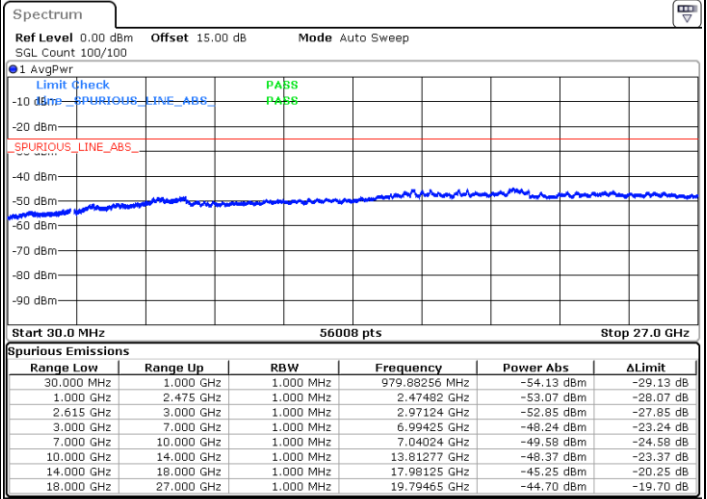

LTE Band 7C / 15MHz+15MHz

QPSK

Lowest Channel / 1RB0 and 1RB74

Lowest Channel / 1RB74 and 1RB0

Date: 15.DEC.2022 11:17:55

Date: 15.DEC.2022 11:16:44

Lowest Channel / FullIRB

N/A

Date: 15.DEC.2022 11:23:52

LTE Band 7C / 15MHz+15MHz

QPSK

Middle Channel / 1RB0 and 1RB74

Middle Channel / 1RB74 and 1RB0

Date: 15.DEC.2022 11:34:07

Date: 15.DEC.2022 11:35:18

Middle Channel / FullIRB

N/A

Date: 15.DEC.2022 11:28:09

LTE Band 7C / 15MHz+15MHz

QPSK

Highest Channel / 1RB0 and 1RB74

Highest Channel / 1RB74 and 1RB0

Date: 15.DEC.2022 11:55:41

Date: 15.DEC.2022 11:49:43

Highest Channel / FullIRB

N/A

Date: 15.DEC.2022 11:56:53

LTE Band 7C / 15MHz+20MHz

QPSK

Lowest Channel / 1RB0 and 1RB99

Lowest Channel / 1RB74 and 1RB0

Date: 15.DEC.2022 12:14:54