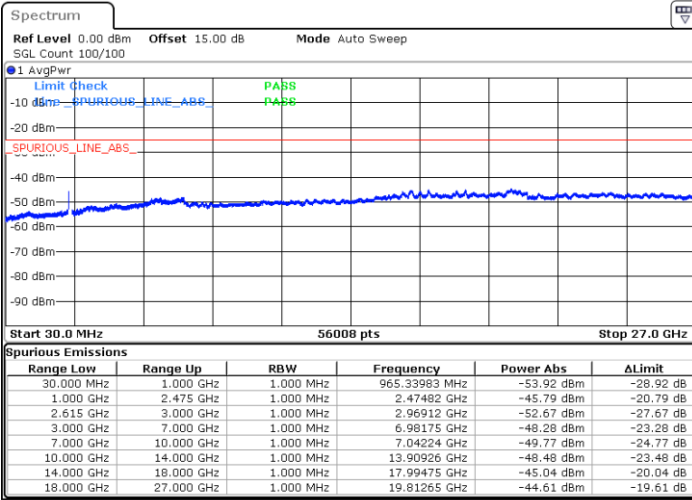

LTE Band 7C / 15MHz+15MHz

QPSK

Lowest Channel / 1RB0 and 1RB74

Lowest Channel / 1RB74 and 1RB0

Date: 15.DEC.2022 11:17:55

Date: 15.DEC.2022 11:16:44

Lowest Channel / FullIRB

N/A

Date: 15.DEC.2022 11:23:52

LTE Band 7C / 15MHz+15MHz

QPSK

Middle Channel / 1RB0 and 1RB74

Middle Channel / 1RB74 and 1RB0

Date: 15.DEC.2022 11:34:07

Date: 15.DEC.2022 11:35:18

Middle Channel / FullIRB

N/A

Date: 15.DEC.2022 11:28:09

LTE Band 7C / 15MHz+15MHz

QPSK

Highest Channel / 1RB0 and 1RB74

Highest Channel / 1RB74 and 1RB0

Date: 15.DEC.2022 11:55:41

Date: 15.DEC.2022 11:49:43