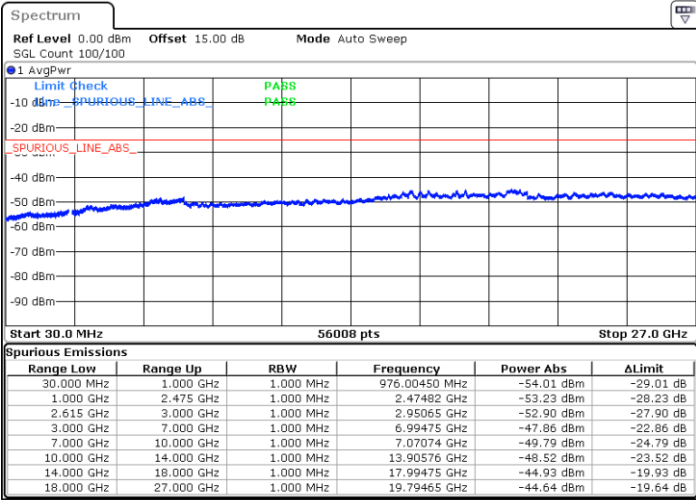

Highest Channel / 1RB0 and 1RB99

Highest Channel / 1RB99 and 1RB0

Date: 15. DEC. 2022 14:43:55

Date: 15. DEC. 2022 14:37:56

Highest Channel / FullIRB

N/A

Date: 15. DEC. 2022 14:45:07

LTE Band 7C / 10MHz+20MHz

16QAM

Lowest Channel / 1RB0 and 1RB99

Lowest Channel / 1RB49 and 1RB0

Date: 15.DEC.2022 09:11:31

Date: 15.DEC.2022 09:07:57

Lowest Channel / FullIRB

N/A

Date: 15.DEC.2022 09:15:05

LTE Band 7C / 10MHz+20MHz

16QAM

MiddleChannel / 1RB0 and 1RB99

Middle Channel / 1RB49 and 1RB0

Date: 15. DEC. 2022 09:25:15

Date: 15. DEC. 2022 09:28:48

Middle Channel / FullIRB

N/A

Date: 15. DEC. 2022 09:21:42

LTE Band 7C / 10MHz+20MHz

16QAM

Highest Channel / 1RB0 and 1RB99

Highest Channel / 1RB49 and 1RB0

Date: 15. DEC. 2022 09:46:38

Date: 15. DEC. 2022 09:43:05

Highest Channel / FullIRB