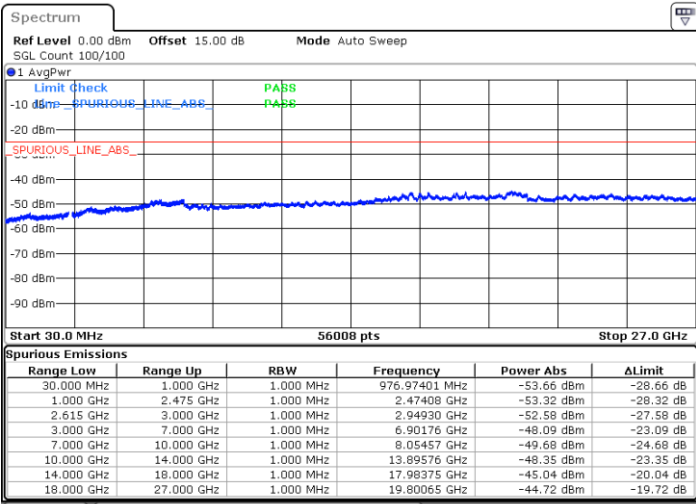

LTE Band 7C / 15MHz+20MHz

16QAM

Lowest Channel / 1RB0 and 1RB99

Lowest Channel / 1RB74 and 1RB0

Date: 15.DEC.2022 12:16:07

Date: 15.DEC.2022 12:12:32

Lowest Channel / FullRB

N/A

Date: 15.DEC.2022 12:19:42

LTE Band 7C / 15MHz+20MHz

16QAM

Middle Channel / 1RB0 and 1RB9

Middle Channel / 1RB74 and 1RB0

Date: 15.DEC.2022 12:29:54

Date: 15.DEC.2022 12:33:28

Middle Channel / FullIRB

N/A

Date: 15.DEC.2022 12:26:20

LTE Band 7C / 15MHz+20MHz

16QAM

Highest Channel / 1RB0 and 1RB99

Highest Channel / 1RB74 and 1RB0

Date: 15.DEC.2022 12:51:25

Date: 15.DEC.2022 12:47:50

Highest Channel / FullIRB

N/A

Date: 15.DEC.2022 12:54:59

LTE Band 7C / 20MHz+10MHz

16QAM

Lowest Channel / 1RB0 and 1RB49

Lowest Channel / 1RB99 and 1RB0

Date: 15.DEC.2022 10:08:03