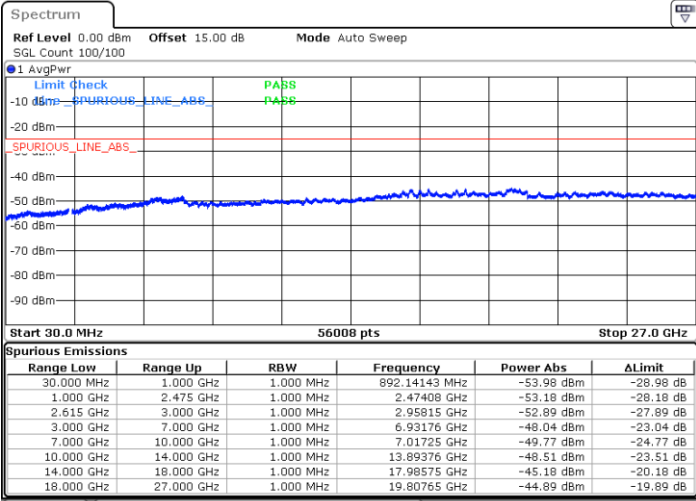

Highest Channel / 1RB0 and 1RB99

Highest Channel / 1RB99 and 1RB0

Date: 15. DEC. 2022 14:43:55

Date: 15. DEC. 2022 14:37:56

Highest Channel / FullIRB

N/A

Date: 15. DEC. 2022 14:45:07

LTE Band 7C / 10MHz+20MHz

16QAM

Lowest Channel / 1RB0 and 1RB99

Lowest Channel / 1RB49 and 1RB0

Date: 15.DEC.2022 09:11:31

Date: 15.DEC.2022 09:07:57

Lowest Channel / FullIRB

N/A

Date: 15.DEC.2022 09:15:05

LTE Band 7C / 10MHz+20MHz

16QAM

MiddleChannel / 1RB0 and 1RB99

Middle Channel / 1RB49 and 1RB0

Date: 15. DEC. 2022 09:25:15

Date: 15. DEC. 2022 09:28:48

Middle Channel / FullIRB

N/A

Date: 15. DEC. 2022 09:21:42

LTE Band 7C / 10MHz+20MHz

16QAM

Highest Channel / 1RB0 and 1RB99

Highest Channel / 1RB49 and 1RB0

Date: 15. DEC. 2022 09:46:38

Date: 15. DEC. 2022 09:43:05

Highest Channel / FullIRB