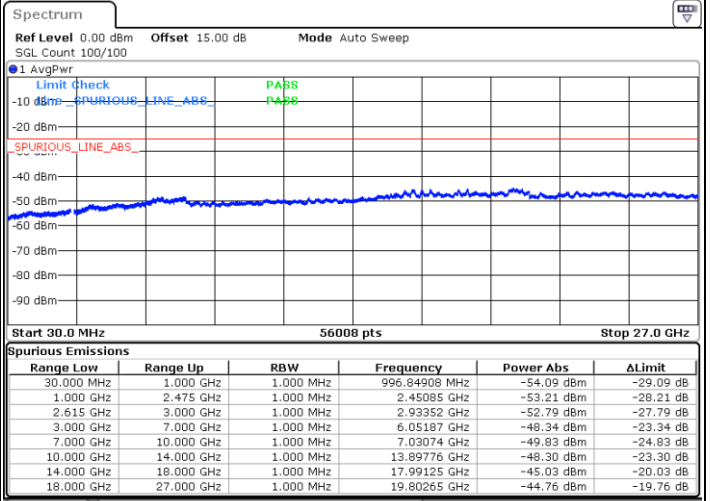

Date: 15.DEC.2022 12:13:43

Lowest Channel / FullIRB

N/A

Date: 15.DEC.2022 12:20:53

LTE Band 7C / 15MHz+20MHz

QPSK

Middle Channel / 1RB0 and 1RB9

Middle Channel / 1RB74 and 1RB0

Date: 15.DEC.2022 12:31:05

Date: 15.DEC.2022 12:32:17

Middle Channel / FullIRB

N/A

Date: 15.DEC.2022 12:25:09

LTE Band 7C / 15MHz+20MHz

QPSK

Highest Channel / 1RB0 and 1RB99

Highest Channel / 1RB74 and 1RB0

Date: 15.DEC.2022 12:52:36

Date: 15.DEC.2022 12:46:39

Highest Channel / FullIRB

N/A

Date: 15.DEC.2022 12:53:47

LTE Band 7C / 20MHz+10MHz

QPSK

Lowest Channel / 1RB0 and 1RB49

Lowest Channel / 1RB99 and 1RB0

Date: 15.DEC.2022 10:06:52

Date: 15.DEC.2022 10:05:41

Lowest Channel / FullIRB

N/A

Date: 15.DEC.2022 10:12:48

LTE Band 7C / 20MHz+10MHz