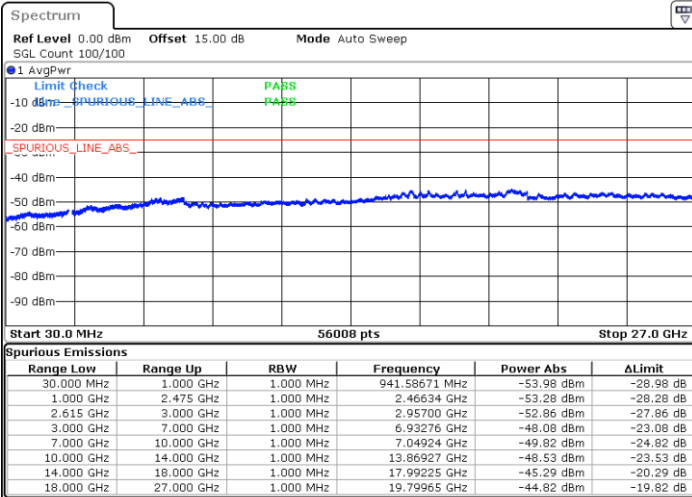

LTE Band 7C / 10MHz+20MHz

16QAM

MiddleChannel / 1RB0 and 1RB99

Middle Channel / 1RB49 and 1RB0

Date: 15. DEC. 2022 09:25:15

Date: 15. DEC. 2022 09:28:48

Middle Channel / FullIRB

N/A

Date: 15. DEC. 2022 09:21:42

LTE Band 7C / 10MHz+20MHz

16QAM

Highest Channel / 1RB0 and 1RB99

Highest Channel / 1RB49 and 1RB0

Date: 15. DEC. 2022 09:46:38

Date: 15. DEC. 2022 09:43:05

Highest Channel / FullIRB

N/A

Date: 15. DEC. 2022 09:50:12

LTE Band 7C / 15MHz+10MHz

16QAM

Lowest Channel / 1RB0 and 1RB49

Lowest Channel / 1RB74 and 1RB0

Date: 15.DEC.2022 15:03:39

Date: 15.DEC.2022 15:00:04