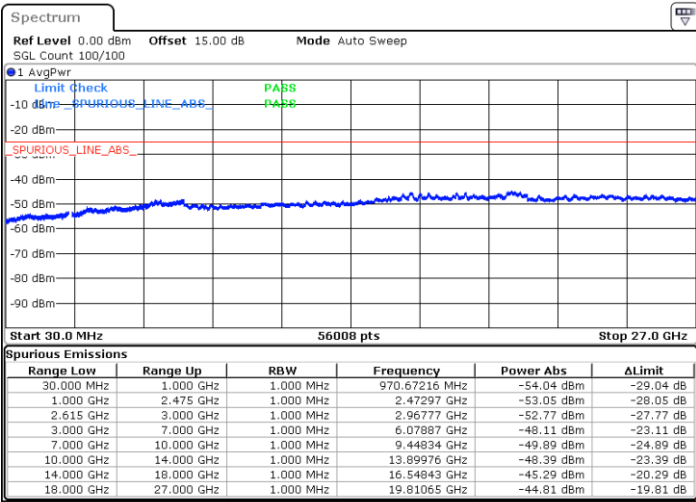

N/A

Date: 15. DEC. 2022 09:50:12

LTE Band 7C / 15MHz+10MHz

16QAM

Lowest Channel / 1RB0 and 1RB49

Lowest Channel / 1RB74 and 1RB0

Date: 15.DEC.2022 15:03:39

Date: 15.DEC.2022 15:00:04

Lowest Channel / FullRB

N/A

Date: 15.DEC.2022 15:07:14

LTE Band 7C / 15MHz+10MHz

16QAM

Middle Channel / 1RB0 and 1RB49

Middle Channel / 1RB74 and 1RB0

Date: 15.DEC.2022 15:17:29

Date: 15.DEC.2022 15:21:02

Middle Channel / FullRB

N/A

Date: 15.DEC.2022 15:13:54

LTE Band 7C / 15MHz+10MHz

16QAM

Highest Channel / 1RB0 and 1RB49

Highest Channel / 1RB74 and 1RB0

Date: 15.DEC.2022 15:38:16

Date: 15.DEC.2022 15:34:40

Highest Channel / FullIRB

N/A

Date: 15.DEC.2022 15:41:50

LTE Band 7C / 15MHz+15MHz

16QAM

Lowest Channel / 1RB0 and 1RB74