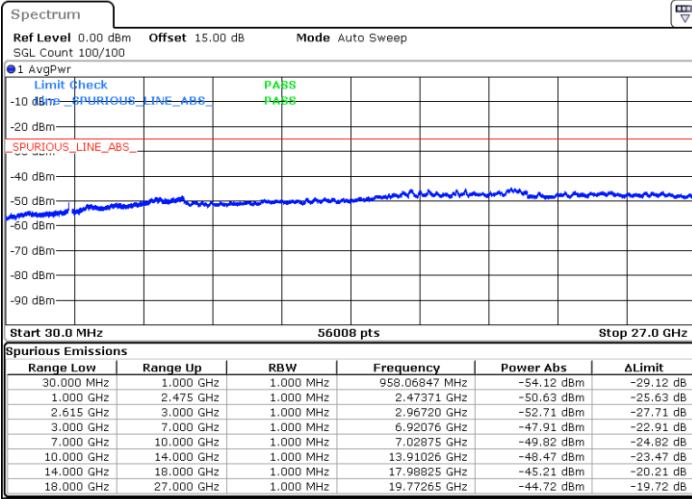

Middle Channel / 1RB99 and 1RB0

Date: 15.DEC.2022 14:23:07

Date: 15.DEC.2022 14:24:19

Middle Channel / FullIRB

N/A

Date: 15.DEC.2022 14:17:09

LTE Band 7C / 20MHz+20MHz

QPSK

Highest Channel / 1RB0 and 1RB99

Highest Channel / 1RB99 and 1RB0

Date: 15. DEC. 2022 14:43:55

Date: 15. DEC. 2022 14:37:56

Highest Channel / FullIRB

N/A

Date: 15. DEC. 2022 14:45:07

LTE Band 7C / 10MHz+20MHz

16QAM

Lowest Channel / 1RB0 and 1RB99

Lowest Channel / 1RB49 and 1RB0

Date: 15.DEC.2022 09:11:31

Date: 15.DEC.2022 09:07:57

Lowest Channel / FullIRB

N/A

Date: 15.DEC.2022 09:15:05