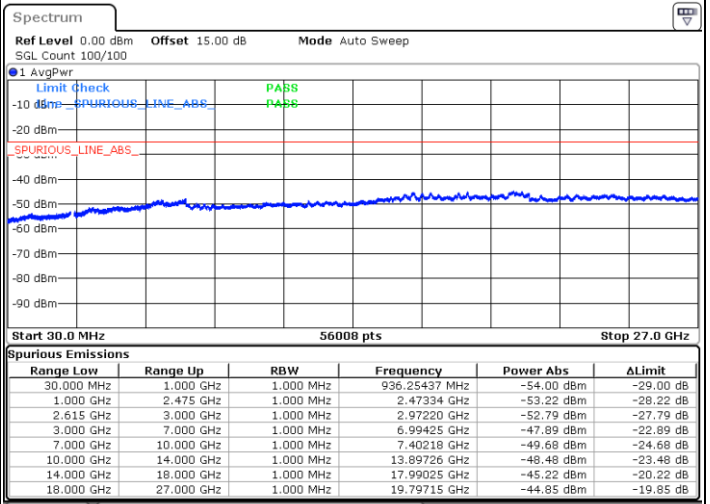

Date: 15.DEC.2022 15:38:16

Date: 15.DEC.2022 15:34:40

Highest Channel / FullIRB

N/A

Date: 15.DEC.2022 15:41:50

LTE Band 7C / 15MHz+15MHz

16QAM

Lowest Channel / 1RB0 and 1RB74

Lowest Channel / 1RB74 and 1RB0

Date: 15.DEC.2022 11:19:06

Date: 15.DEC.2022 11:15:32

Lowest Channel / FullRB

N/A

Date: 15.DEC.2022 11:22:40

LTE Band 7C / 15MHz+15MHz

16QAM

Middle Channel / 1RB0 and 1RB74

Middle Channel / 1RB74 and 1RB0

Date: 15.DEC.2022 11:32:55

Date: 15.DEC.2022 11:36:31

Middle Channel / FullIRB

N/A

Date: 15.DEC.2022 11:29:19

LTE Band 7C / 15MHz+15MHz