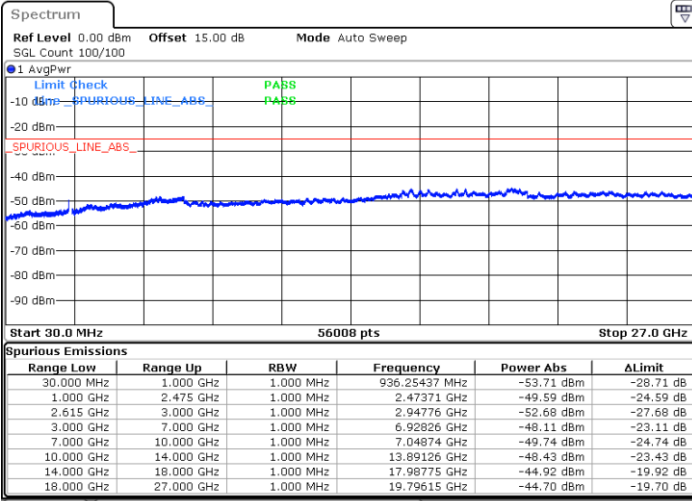

Date: 15.DEC.2022 12:31:05

Date: 15.DEC.2022 12:32:17

Middle Channel / FullIRB

N/A

Date: 15.DEC.2022 12:25:09

LTE Band 7C / 15MHz+20MHz

QPSK

Highest Channel / 1RB0 and 1RB99

Highest Channel / 1RB74 and 1RB0

Date: 15.DEC.2022 12:52:36

Date: 15.DEC.2022 12:46:39

Highest Channel / FullIRB

N/A

Date: 15.DEC.2022 12:53:47

LTE Band 7C / 20MHz+10MHz

QPSK

Lowest Channel / 1RB0 and 1RB49

Lowest Channel / 1RB99 and 1RB0

Date: 15.DEC.2022 10:06:52

Date: 15.DEC.2022 10:05:41

Lowest Channel / FullIRB

N/A

Date: 15.DEC.2022 10:12:48

LTE Band 7C / 20MHz+10MHz