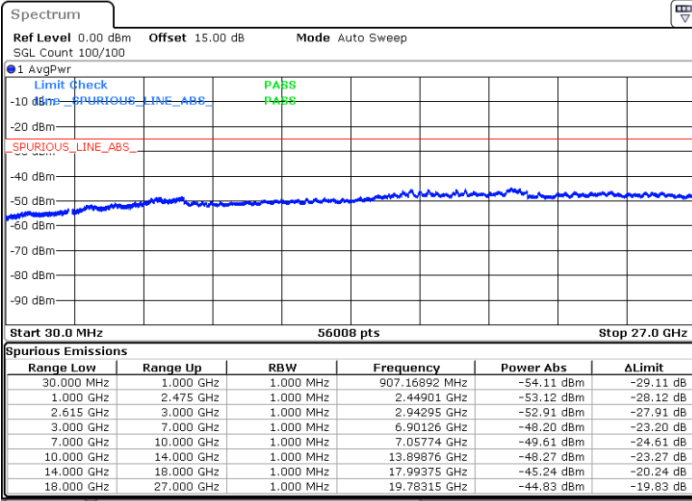

Date: 15. DEC. 2022 09:21:42

LTE Band 7C / 10MHz+20MHz

16QAM

Highest Channel / 1RB0 and 1RB99

Highest Channel / 1RB49 and 1RB0

Date: 15. DEC. 2022 09:46:38

Date: 15. DEC. 2022 09:43:05

Highest Channel / FullIRB

N/A

Date: 15. DEC. 2022 09:50:12

LTE Band 7C / 15MHz+10MHz

16QAM

Lowest Channel / 1RB0 and 1RB49

Lowest Channel / 1RB74 and 1RB0

Date: 15.DEC.2022 15:03:39

Date: 15.DEC.2022 15:00:04

Lowest Channel / FullRB

N/A

Date: 15.DEC.2022 15:07:14

LTE Band 7C / 15MHz+10MHz

16QAM

Middle Channel / 1RB0 and 1RB49

Middle Channel / 1RB74 and 1RB0

Date: 15.DEC.2022 15:17:29

Date: 15.DEC.2022 15:21:02

Middle Channel / FullRB

N/A

Date: 15.DEC.2022 15:13:54

LTE Band 7C / 15MHz+10MHz

16QAM

Highest Channel / 1RB0 and 1RB49

Highest Channel / 1RB74 and 1RB0