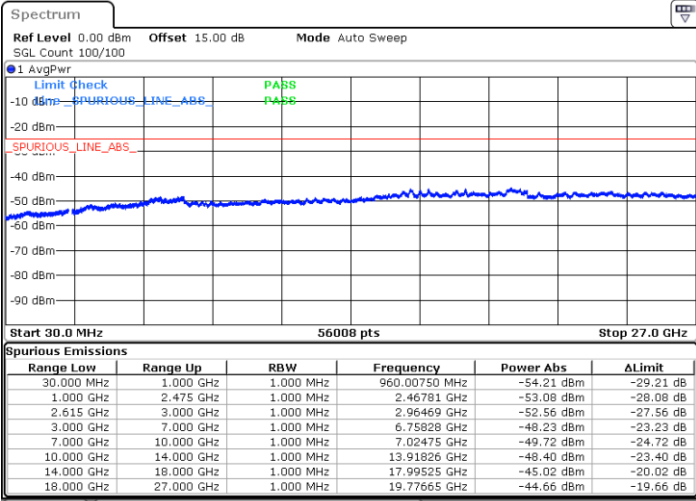

Date: 15.DEC.2022 12:13:43

Lowest Channel / FullIRB

N/A

Date: 15.DEC.2022 12:20:53

LTE Band 7C / 15MHz+20MHz

QPSK

Middle Channel / 1RB0 and 1RB9

Middle Channel / 1RB74 and 1RB0

Date: 15.DEC.2022 12:31:05

Date: 15.DEC.2022 12:32:17

Middle Channel / FullIRB

N/A

Date: 15.DEC.2022 12:25:09

LTE Band 7C / 15MHz+20MHz

QPSK

Highest Channel / 1RB0 and 1RB99

Highest Channel / 1RB74 and 1RB0

Date: 15.DEC.2022 12:52:36

Date: 15.DEC.2022 12:46:39

Highest Channel / FullIRB

N/A

Date: 15.DEC.2022 12:53:47

LTE Band 7C / 20MHz+10MHz

QPSK

Lowest Channel / 1RB0 and 1RB49

Lowest Channel / 1RB99 and 1RB0

Date: 15.DEC.2022 10:06:52

Date: 15.DEC.2022 10:05:41

Lowest Channel / FullIRB

N/A

Date: 15.DEC.2022 10:12:48

LTE Band 7C / 20MHz+10MHz