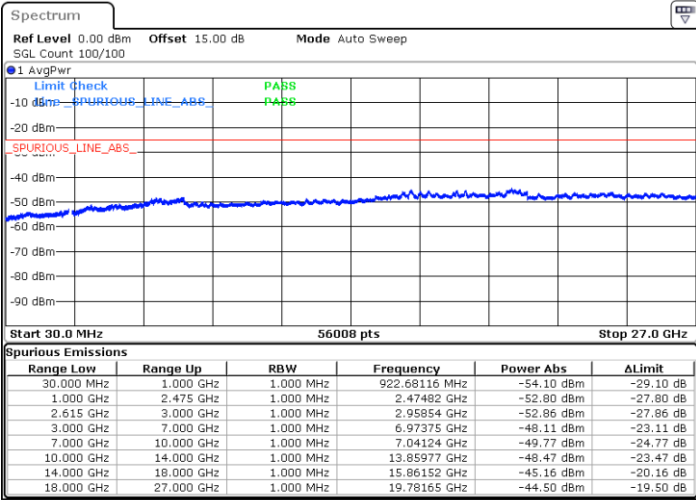

Date: 15.DEC.2022 12:31:05

Date: 15.DEC.2022 12:32:17

Middle Channel / FullIRB

N/A

Date: 15.DEC.2022 12:25:09

LTE Band 7C / 15MHz+20MHz

QPSK

Highest Channel / 1RB0 and 1RB99

Highest Channel / 1RB74 and 1RB0

Date: 15.DEC.2022 12:52:36

Date: 15.DEC.2022 12:46:39

Highest Channel / FullIRB

N/A

Date: 15.DEC.2022 12:53:47

LTE Band 7C / 20MHz+10MHz

QPSK

Lowest Channel / 1RB0 and 1RB49

Lowest Channel / 1RB99 and 1RB0

Date: 15.DEC.2022 10:06:52

Date: 15.DEC.2022 10:05:41

Lowest Channel / FullIRB

N/A

Date: 15.DEC.2022 10:12:48

LTE Band 7C / 20MHz+10MHz