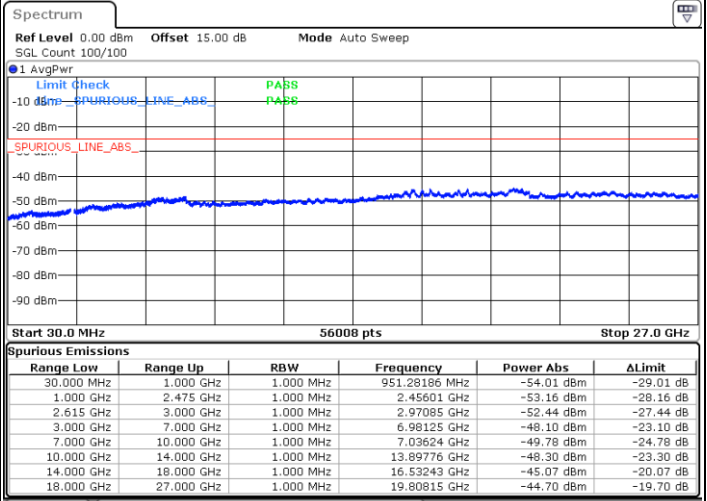

N/A

Date: 15.DEC.2022 11:28:09

LTE Band 7C / 15MHz+15MHz

QPSK

Highest Channel / 1RB0 and 1RB74

Highest Channel / 1RB74 and 1RB0

Date: 15.DEC.2022 11:55:41

Date: 15.DEC.2022 11:49:43

Highest Channel / FullIRB

N/A

Date: 15.DEC.2022 11:56:53

LTE Band 7C / 15MHz+20MHz

QPSK

Lowest Channel / 1RB0 and 1RB99

Lowest Channel / 1RB74 and 1RB0

Date: 15.DEC.2022 12:14:54

Date: 15.DEC.2022 12:13:43

Lowest Channel / FullIRB

N/A

Date: 15.DEC.2022 12:20:53

LTE Band 7C / 15MHz+20MHz

QPSK

Middle Channel / 1RB0 and 1RB9

Middle Channel / 1RB74 and 1RB0

Date: 15.DEC.2022 12:31:05

Date: 15.DEC.2022 12:32:17

Middle Channel / FullIRB

N/A

Date: 15.DEC.2022 12:25:09

LTE Band 7C / 15MHz+20MHz

QPSK

Highest Channel / 1RB0 and 1RB99