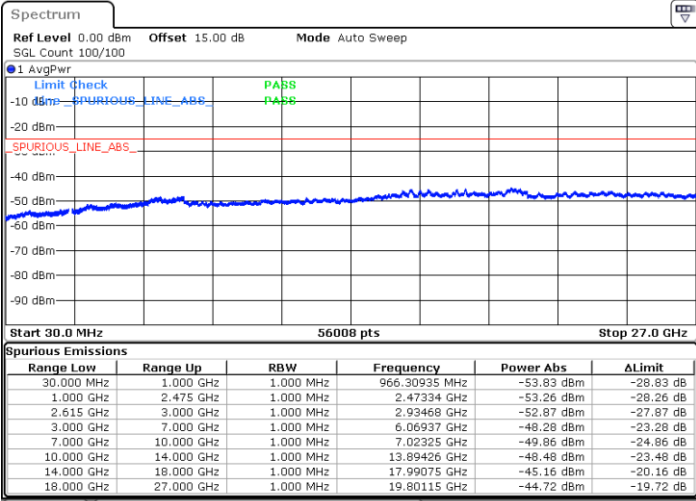

Highest Channel / FullIRB

N/A

Date: 15.DEC.2022 11:56:53

LTE Band 7C / 15MHz+20MHz

QPSK

Lowest Channel / 1RB0 and 1RB99

Lowest Channel / 1RB74 and 1RB0

Date: 15.DEC.2022 12:14:54

Date: 15.DEC.2022 12:13:43

Lowest Channel / FullIRB

N/A

Date: 15.DEC.2022 12:20:53

LTE Band 7C / 15MHz+20MHz

QPSK

Middle Channel / 1RB0 and 1RB9

Middle Channel / 1RB74 and 1RB0

Date: 15.DEC.2022 12:31:05

Date: 15.DEC.2022 12:32:17

Middle Channel / FullIRB

N/A

Date: 15.DEC.2022 12:25:09

LTE Band 7C / 15MHz+20MHz

QPSK

Highest Channel / 1RB0 and 1RB99

Highest Channel / 1RB74 and 1RB0

Date: 15.DEC.2022 12:52:36

Date: 15.DEC.2022 12:46:39

Highest Channel / FullIRB

N/A

Date: 15.DEC.2022 12:53:47

LTE Band 7C / 20MHz+10MHz

QPSK