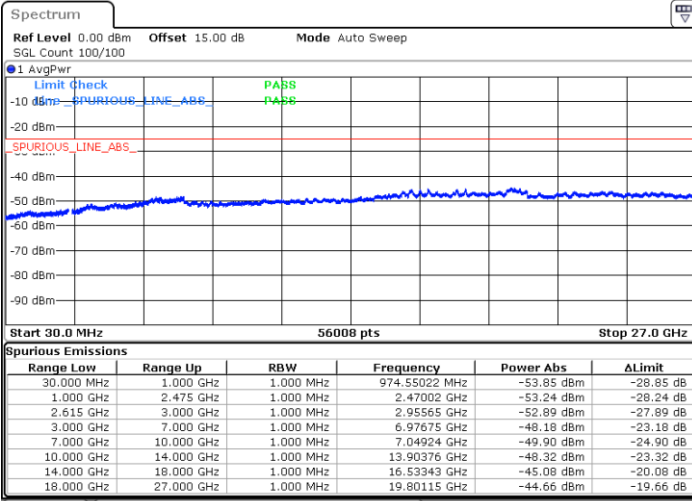

N/A

Date: 15.DEC.2022 11:28:09

LTE Band 7C / 15MHz+15MHz

QPSK

Highest Channel / 1RB0 and 1RB74

Highest Channel / 1RB74 and 1RB0

Date: 15.DEC.2022 11:55:41

Date: 15.DEC.2022 11:49:43

Highest Channel / FullIRB

N/A

Date: 15.DEC.2022 11:56:53

LTE Band 7C / 15MHz+20MHz

QPSK

Lowest Channel / 1RB0 and 1RB99

Lowest Channel / 1RB74 and 1RB0

Date: 15.DEC.2022 12:14:54

Date: 15.DEC.2022 12:13:43

Lowest Channel / FullIRB

N/A

Date: 15.DEC.2022 12:20:53

LTE Band 7C / 15MHz+20MHz

QPSK

Middle Channel / 1RB0 and 1RB9

Middle Channel / 1RB74 and 1RB0

Date: 15.DEC.2022 12:31:05

Date: 15.DEC.2022 12:32:17

Middle Channel / FullIRB

N/A

Date: 15.DEC.2022 12:25:09

LTE Band 7C / 15MHz+20MHz

QPSK

Highest Channel / 1RB0 and 1RB99