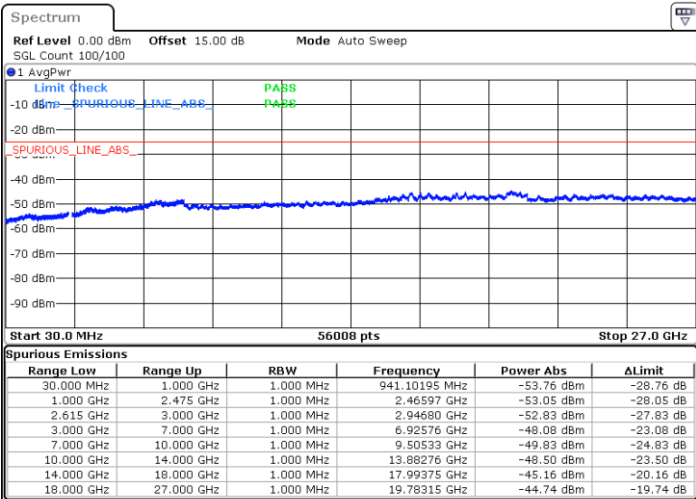

Lowest Channel / 1RB0 and 1RB49

Lowest Channel / 1RB99 and 1RB0

Date: 15.DEC.2022 10:06:52

Date: 15.DEC.2022 10:05:41

Lowest Channel / FullIRB

N/A

Date: 15.DEC.2022 10:12:48

LTE Band 7C / 20MHz+10MHz

QPSK

Middle Channel / 1RB0 and 1RB49

Middle Channel / 1RB99 and 1RB0

Date: 15.DEC.2022 10:23:02

Date: 15.DEC.2022 10:24:13

Middle Channel / FullIRB

N/A

Date: 15.DEC.2022 10:17:03

LTE Band 7C / 20MHz+10MHz

QPSK

Highest Channel / 1RB0 and 1RB49

Highest Channel / 1RB99 and 1RB0

Date: 15.DEC.2022 10:44:28

Date: 15.DEC.2022 10:38:31

Highest Channel / FullIRB

N/A

Date: 15.DEC.2022 10:45:39

LTE Band 7C / 20MHz+15MHz

QPSK

Lowest Channel / 1RB0 and 1RB74

Lowest Channel / 1RB99 and 1RB0

Date: 15.DEC.2022 13:11:36

Date: 15.DEC.2022 13:10:25

Lowest Channel / FullIRB