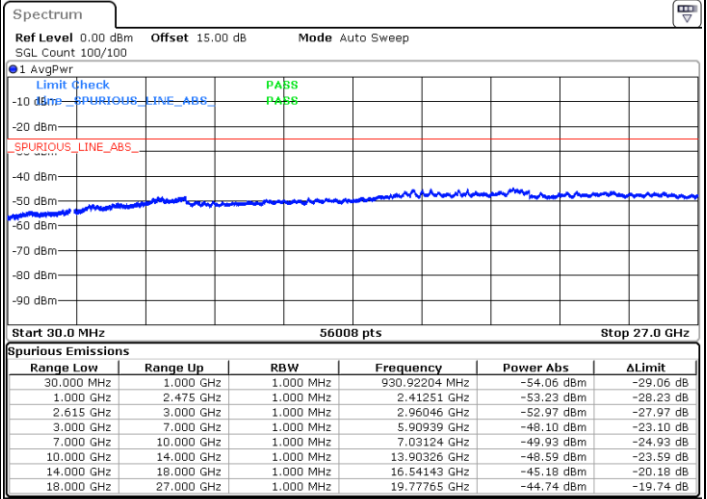

Date: 15. DEC. 2022 13:42:34

Highest Channel / FullIRB

N/A

Date: 15. DEC. 2022 13:49:45

LTE Band 7C / 20MHz+20MHz

QPSK

Lowest Channel / 1RB0 and 1RB99

Lowest Channel / 1RB99 and 1RB0

Date: 15.DEC.2022 14:06:56

Date: 15.DEC.2022 14:05:44

Lowest Channel / FullIRB

N/A

Date: 15.DEC.2022 14:12:53

LTE Band 7C / 20MHz+20MHz

QPSK

Middle Channel / 1RB0 and 1RB99

Middle Channel / 1RB99 and 1RB0

Date: 15.DEC.2022 14:23:07

Date: 15.DEC.2022 14:24:19

Middle Channel / FullIRB

N/A

Date: 15.DEC.2022 14:17:09

LTE Band 7C / 20MHz+20MHz

QPSK

Highest Channel / 1RB0 and 1RB99

Highest Channel / 1RB99 and 1RB0

Date: 15. DEC. 2022 14:43:55

Date: 15. DEC. 2022 14:37:56

Highest Channel / FullIRB

N/A

Date: 15. DEC. 2022 14:45:07

LTE Band 7C / 10MHz+20MHz