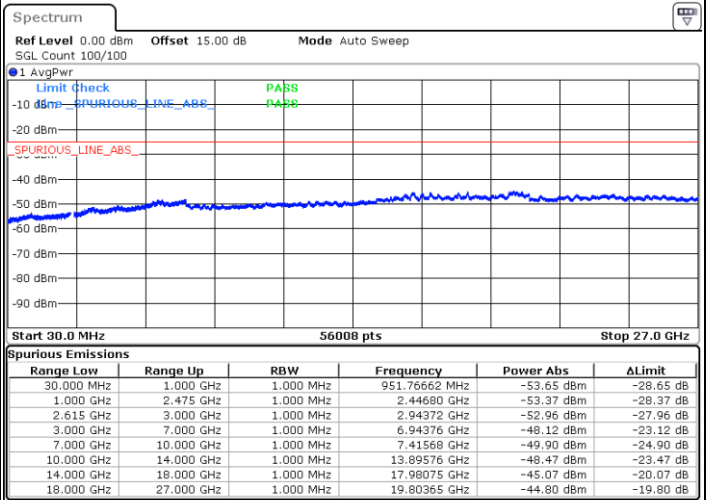

Date: 15.DEC.2022 10:24:13