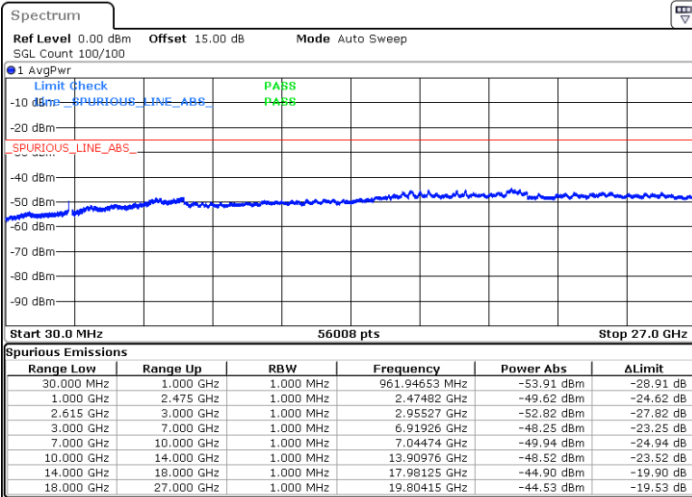

Date: 15.DEC.2022 15:38:16

Date: 15.DEC.2022 15:34:40

Highest Channel / FullIRB

N/A

Date: 15.DEC.2022 15:41:50

LTE Band 7C / 15MHz+15MHz

16QAM

Lowest Channel / 1RB0 and 1RB74

Lowest Channel / 1RB74 and 1RB0

Date: 15.DEC.2022 11:19:06

Date: 15.DEC.2022 11:15:32

Lowest Channel / FullRB

N/A

Date: 15.DEC.2022 11:22:40

LTE Band 7C / 15MHz+15MHz

16QAM

Middle Channel / 1RB0 and 1RB74

Middle Channel / 1RB74 and 1RB0

Date: 15.DEC.2022 11:32:55

Date: 15.DEC.2022 11:36:31

Middle Channel / FullIRB

N/A

Date: 15.DEC.2022 11:29:19

LTE Band 7C / 15MHz+15MHz