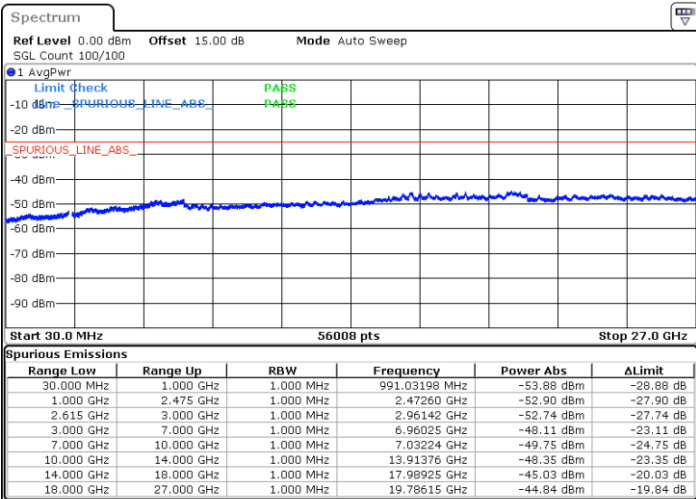

Date: 15.DEC.2022 10:45:39

LTE Band 7C / 20MHz+15MHz

QPSK

Lowest Channel / 1RB0 and 1RB74

Lowest Channel / 1RB99 and 1RB0

Date: 15.DEC.2022 13:11:36

Date: 15.DEC.2022 13:10:25

Lowest Channel / FullIRB

N/A

Date: 15.DEC.2022 13:17:34

LTE Band 7C / 20MHz+15MHz

QPSK

MiddleChannel / 1RB0 and 1RB74

Middle Channel / 1RB99 and 1RB0

Date: 15. DEC. 2022 13:27:48

Date: 15. DEC. 2022 13:28:59

Middle Channel / FullIRB

N/A

Date: 15. DEC. 2022 13:21:50

LTE Band 7C / 20MHz+15MHz

QPSK

Highest Channel / 1RB0 and 1RB74

Highest Channel / 1RB99 and 1RB0

Date: 15. DEC. 2022 13:48:32

Date: 15. DEC. 2022 13:42:34

Highest Channel / FullIRB

N/A

Date: 15. DEC. 2022 13:49:45

LTE Band 7C / 20MHz+20MHz

QPSK

Lowest Channel / 1RB0 and 1RB99

Lowest Channel / 1RB99 and 1RB0