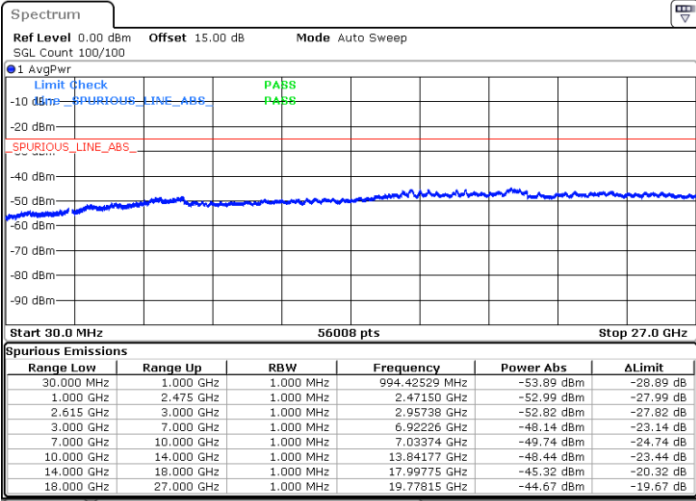

Lowest Channel / 1RB0 and 1RB49

Lowest Channel / 1RB99 and 1RB0

Date: 15.DEC.2022 10:06:52

Date: 15.DEC.2022 10:05:41

Lowest Channel / FullIRB

N/A

Date: 15.DEC.2022 10:12:48

LTE Band 7C / 20MHz+10MHz

QPSK

Middle Channel / 1RB0 and 1RB49

Middle Channel / 1RB99 and 1RB0

Date: 15.DEC.2022 10:23:02

Date: 15.DEC.2022 10:24:13

Middle Channel / FullIRB

N/A

Date: 15.DEC.2022 10:17:03

LTE Band 7C / 20MHz+10MHz

QPSK

Highest Channel / 1RB0 and 1RB49

Highest Channel / 1RB99 and 1RB0

Date: 15.DEC.2022 10:44:28

Date: 15.DEC.2022 10:38:31

Highest Channel / FullIRB

N/A

Date: 15.DEC.2022 10:45:39

LTE Band 7C / 20MHz+15MHz

QPSK

Lowest Channel / 1RB0 and 1RB74

Lowest Channel / 1RB99 and 1RB0

Date: 15.DEC.2022 13:11:36

Date: 15.DEC.2022 13:10:25

Lowest Channel / FullIRB