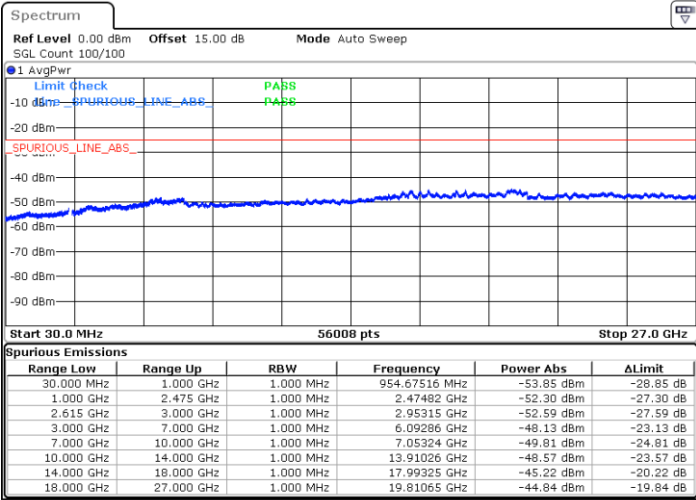

Highest Channel / FullIRB

N/A

Date: 15.DEC.2022 11:56:53

LTE Band 7C / 15MHz+20MHz

QPSK

Lowest Channel / 1RB0 and 1RB99

Lowest Channel / 1RB74 and 1RB0

Date: 15.DEC.2022 12:14:54

Date: 15.DEC.2022 12:13:43

Lowest Channel / FullIRB

N/A

Date: 15.DEC.2022 12:20:53

LTE Band 7C / 15MHz+20MHz

QPSK

Middle Channel / 1RB0 and 1RB9

Middle Channel / 1RB74 and 1RB0

Date: 15.DEC.2022 12:31:05

Date: 15.DEC.2022 12:32:17

Middle Channel / FullIRB

N/A

Date: 15.DEC.2022 12:25:09

LTE Band 7C / 15MHz+20MHz

QPSK

Highest Channel / 1RB0 and 1RB99

Highest Channel / 1RB74 and 1RB0

Date: 15.DEC.2022 12:52:36

Date: 15.DEC.2022 12:46:39

Highest Channel / FullIRB

N/A

Date: 15.DEC.2022 12:53:47

LTE Band 7C / 20MHz+10MHz

QPSK