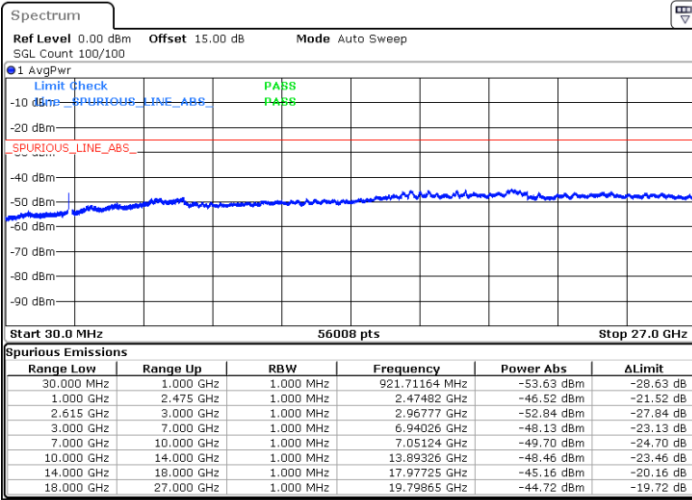

N/A

Date: 15.DEC.2022 11:28:09

LTE Band 7C / 15MHz+15MHz

QPSK

Highest Channel / 1RB0 and 1RB74

Highest Channel / 1RB74 and 1RB0

Date: 15.DEC.2022 11:55:41

Date: 15.DEC.2022 11:49:43

Highest Channel / FullIRB

N/A

Date: 15.DEC.2022 11:56:53

LTE Band 7C / 15MHz+20MHz

QPSK

Lowest Channel / 1RB0 and 1RB99

Lowest Channel / 1RB74 and 1RB0

Date: 15.DEC.2022 12:14:54

Date: 15.DEC.2022 12:13:43

Lowest Channel / FullIRB

N/A

Date: 15.DEC.2022 12:20:53

LTE Band 7C / 15MHz+20MHz

QPSK

Middle Channel / 1RB0 and 1RB9

Middle Channel / 1RB74 and 1RB0

Date: 15.DEC.2022 12:31:05

Date: 15.DEC.2022 12:32:17

Middle Channel / FullIRB

N/A

Date: 15.DEC.2022 12:25:09

LTE Band 7C / 15MHz+20MHz

QPSK

Highest Channel / 1RB0 and 1RB99