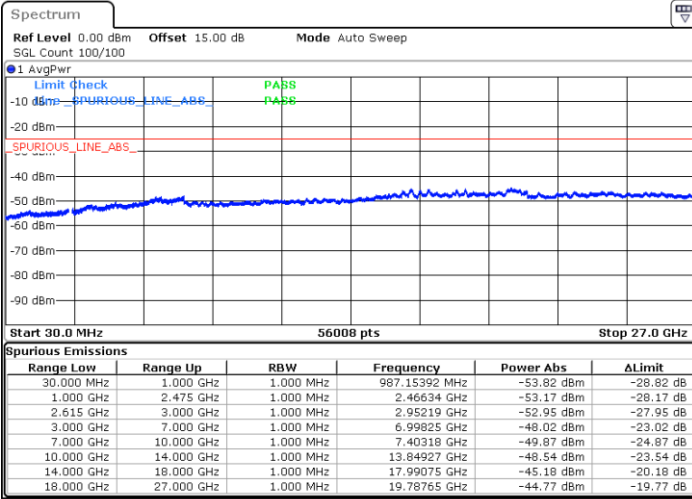

Date: 15. DEC. 2022 13:42:34

Highest Channel / FullIRB

N/A

Date: 15. DEC. 2022 13:49:45

LTE Band 7C / 20MHz+20MHz

QPSK

Lowest Channel / 1RB0 and 1RB99

Lowest Channel / 1RB99 and 1RB0

Date: 15.DEC.2022 14:06:56

Date: 15.DEC.2022 14:05:44

Lowest Channel / FullIRB

N/A

Date: 15.DEC.2022 14:12:53

LTE Band 7C / 20MHz+20MHz

QPSK

Middle Channel / 1RB0 and 1RB99

Middle Channel / 1RB99 and 1RB0

Date: 15.DEC.2022 14:23:07

Date: 15.DEC.2022 14:24:19

Middle Channel / FullIRB

N/A

Date: 15.DEC.2022 14:17:09

LTE Band 7C / 20MHz+20MHz

QPSK

Highest Channel / 1RB0 and 1RB99

Highest Channel / 1RB99 and 1RB0

Date: 15. DEC. 2022 14:43:55

Date: 15. DEC. 2022 14:37:56

Highest Channel / FullIRB

N/A

Date: 15. DEC. 2022 14:45:07

LTE Band 7C / 10MHz+20MHz