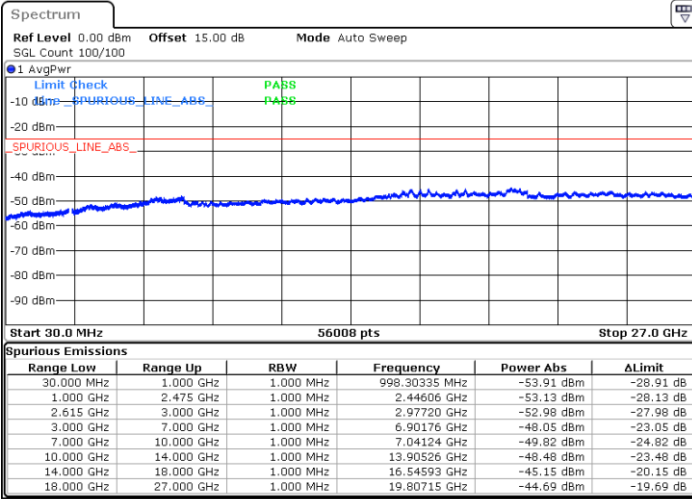

Date: 15.DEC.2022 11:23:52

LTE Band 7C / 15MHz+15MHz

QPSK

Middle Channel / 1RB0 and 1RB74

Middle Channel / 1RB74 and 1RB0

Date: 15.DEC.2022 11:34:07

Date: 15.DEC.2022 11:35:18

Middle Channel / FullIRB

N/A

Date: 15.DEC.2022 11:28:09

LTE Band 7C / 15MHz+15MHz

QPSK

Highest Channel / 1RB0 and 1RB74

Highest Channel / 1RB74 and 1RB0

Date: 15.DEC.2022 11:55:41

Date: 15.DEC.2022 11:49:43

Highest Channel / FullIRB

N/A

Date: 15.DEC.2022 11:56:53

LTE Band 7C / 15MHz+20MHz

QPSK

Lowest Channel / 1RB0 and 1RB99

Lowest Channel / 1RB74 and 1RB0

Date: 15.DEC.2022 12:14:54

Date: 15.DEC.2022 12:13:43

Lowest Channel / FullIRB

N/A

Date: 15.DEC.2022 12:20:53

LTE Band 7C / 15MHz+20MHz

QPSK

Middle Channel / 1RB0 and 1RB9

Middle Channel / 1RB74 and 1RB0