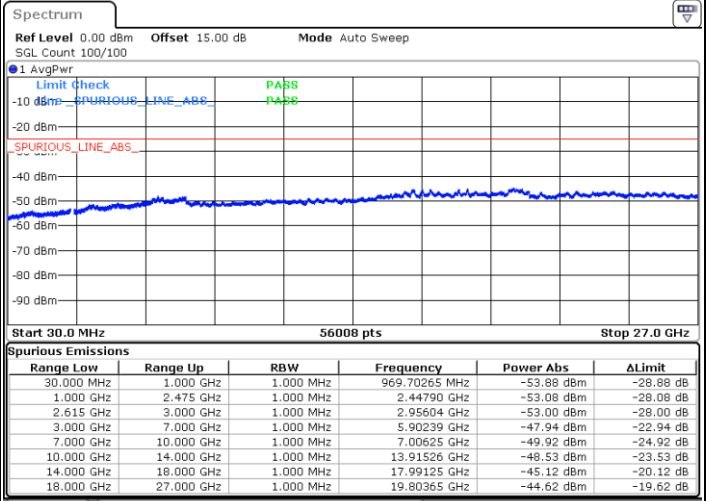

Date: 15. DEC. 2022 09:21:42

LTE Band 7C / 10MHz+20MHz

16QAM

Highest Channel / 1RB0 and 1RB99

Highest Channel / 1RB49 and 1RB0

Date: 15. DEC. 2022 09:46:38

Date: 15. DEC. 2022 09:43:05

Highest Channel / FullIRB

N/A

Date: 15. DEC. 2022 09:50:12

LTE Band 7C / 15MHz+10MHz

16QAM

Lowest Channel / 1RB0 and 1RB49

Lowest Channel / 1RB74 and 1RB0

Date: 15.DEC.2022 15:03:39

Date: 15.DEC.2022 15:00:04

Lowest Channel / FullRB

N/A

Date: 15.DEC.2022 15:07:14

LTE Band 7C / 15MHz+10MHz

16QAM

Middle Channel / 1RB0 and 1RB49

Middle Channel / 1RB74 and 1RB0

Date: 15.DEC.2022 15:17:29

Date: 15.DEC.2022 15:21:02

Middle Channel / FullRB

N/A

Date: 15.DEC.2022 15:13:54

LTE Band 7C / 15MHz+10MHz

16QAM

Highest Channel / 1RB0 and 1RB49

Highest Channel / 1RB74 and 1RB0