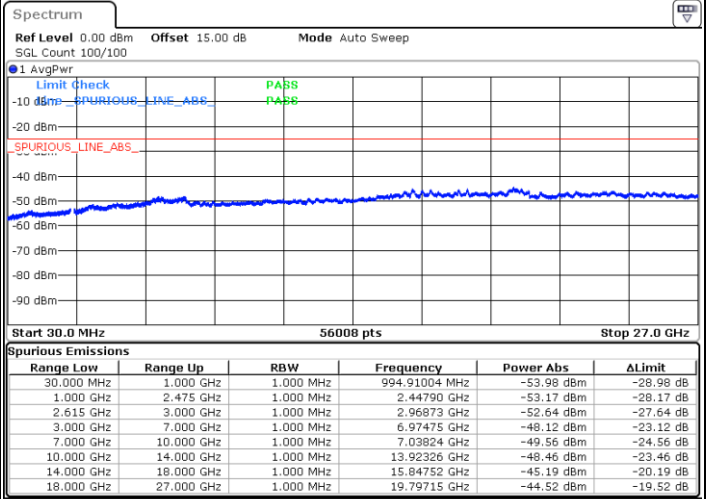

Date: 15.DEC.2022 14:06:56

Date: 15.DEC.2022 14:05:44

Lowest Channel / FullIRB

N/A

Date: 15.DEC.2022 14:12:53

LTE Band 7C / 20MHz+20MHz

QPSK

Middle Channel / 1RB0 and 1RB99

Middle Channel / 1RB99 and 1RB0

Date: 15.DEC.2022 14:23:07

Date: 15.DEC.2022 14:24:19

Middle Channel / FullIRB

N/A

Date: 15.DEC.2022 14:17:09

LTE Band 7C / 20MHz+20MHz

QPSK

Highest Channel / 1RB0 and 1RB99

Highest Channel / 1RB99 and 1RB0

Date: 15. DEC. 2022 14:43:55

Date: 15. DEC. 2022 14:37:56

Highest Channel / FullIRB

N/A

Date: 15. DEC. 2022 14:45:07

LTE Band 7C / 10MHz+20MHz

16QAM

Lowest Channel / 1RB0 and 1RB99

Lowest Channel / 1RB49 and 1RB0

Date: 15.DEC.2022 09:11:31

Date: 15.DEC.2022 09:07:57

Lowest Channel / FullIRB

N/A

Date: 15.DEC.2022 09:15:05