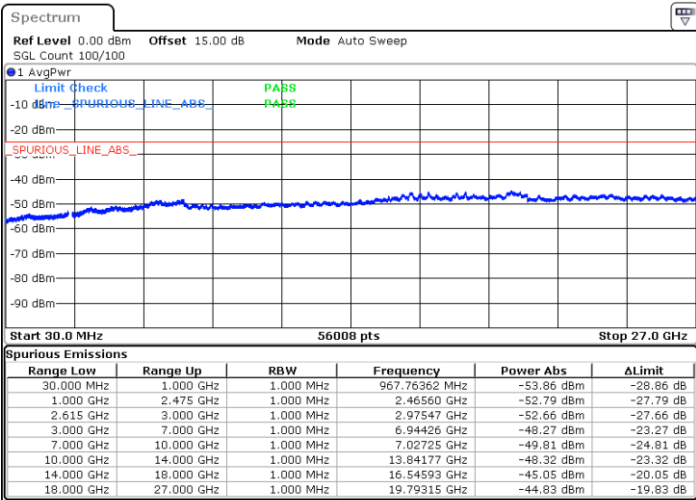

LTE Band 7C / 20MHz+10MHz

QPSK

Middle Channel / 1RB0 and 1RB49

Middle Channel / 1RB99 and 1RB0

Date: 15.DEC.2022 10:23:02