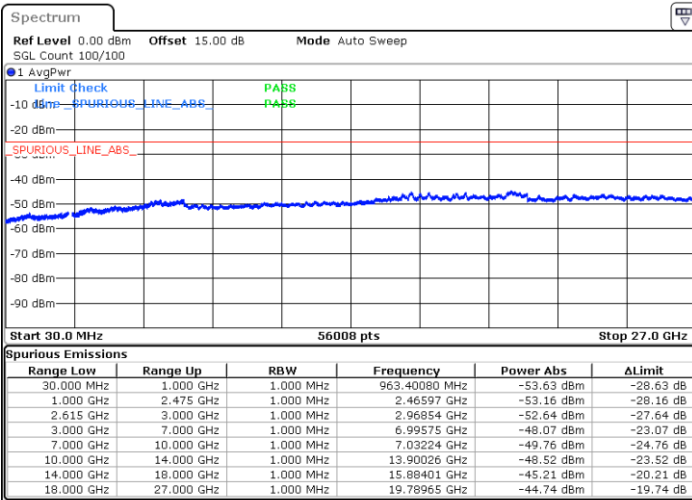

Lowest Channel / 1RB74 and 1RB0

Date: 15.DEC.2022 11:19:06

Date: 15.DEC.2022 11:15:32

Lowest Channel / FullRB

N/A

Date: 15.DEC.2022 11:22:40

LTE Band 7C / 15MHz+15MHz

16QAM

Middle Channel / 1RB0 and 1RB74

Middle Channel / 1RB74 and 1RB0

Date: 15.DEC.2022 11:32:55

Date: 15.DEC.2022 11:36:31

Middle Channel / FullIRB

N/A

Date: 15.DEC.2022 11:29:19

LTE Band 7C / 15MHz+15MHz

16QAM

Highest Channel / 1RB0 and 1RB74

Highest Channel / 1RB74 and 1RB0

Date: 15.DEC.2022 11:54:30

Date: 15.DEC.2022 11:50:54

Highest Channel / FullIRB

N/A

Date: 15.DEC.2022 11:58:04

LTE Band 7C / 15MHz+20MHz

16QAM

Lowest Channel / 1RB0 and 1RB99

Lowest Channel / 1RB74 and 1RB0

Date: 15.DEC.2022 12:16:07

Date: 15.DEC.2022 12:12:32

Lowest Channel / FullRB

N/A