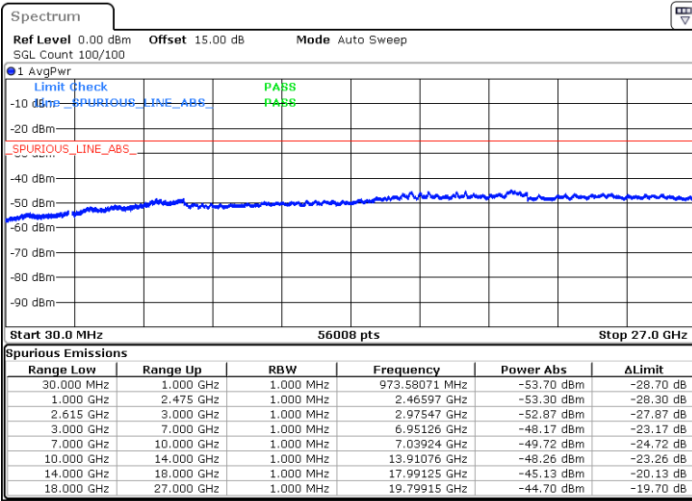

Date: 15.DEC.2022 15:38:16

Date: 15.DEC.2022 15:34:40

Highest Channel / FullIRB

N/A

Date: 15.DEC.2022 15:41:50

LTE Band 7C / 15MHz+15MHz

16QAM

Lowest Channel / 1RB0 and 1RB74

Lowest Channel / 1RB74 and 1RB0

Date: 15.DEC.2022 11:19:06

Date: 15.DEC.2022 11:15:32

Lowest Channel / FullRB

N/A

Date: 15.DEC.2022 11:22:40

LTE Band 7C / 15MHz+15MHz

16QAM

Middle Channel / 1RB0 and 1RB74

Middle Channel / 1RB74 and 1RB0

Date: 15.DEC.2022 11:32:55

Date: 15.DEC.2022 11:36:31

Middle Channel / FullIRB

N/A

Date: 15.DEC.2022 11:29:19

LTE Band 7C / 15MHz+15MHz

16QAM

Highest Channel / 1RB0 and 1RB74

Highest Channel / 1RB74 and 1RB0

Date: 15.DEC.2022 11:54:30

Date: 15.DEC.2022 11:50:54

Highest Channel / FullIRB

N/A

Date: 15.DEC.2022 11:58:04