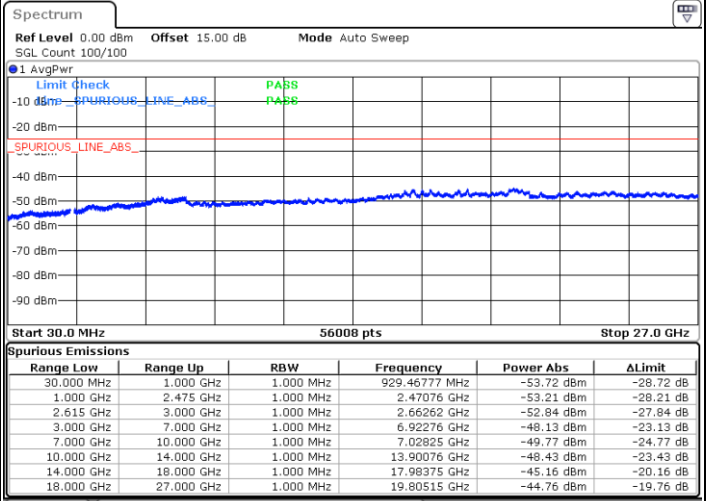

Lowest Channel / 1RB0 and 1RB49

Lowest Channel / 1RB99 and 1RB0

Date: 15.DEC.2022 10:06:52

Date: 15.DEC.2022 10:05:41

Lowest Channel / FullIRB

N/A

Date: 15.DEC.2022 10:12:48

LTE Band 7C / 20MHz+10MHz

QPSK

Middle Channel / 1RB0 and 1RB49

Middle Channel / 1RB99 and 1RB0

Date: 15.DEC.2022 10:23:02

Date: 15.DEC.2022 10:24:13

Middle Channel / FullIRB

N/A

Date: 15.DEC.2022 10:17:03

LTE Band 7C / 20MHz+10MHz

QPSK

Highest Channel / 1RB0 and 1RB49

Highest Channel / 1RB99 and 1RB0

Date: 15.DEC.2022 10:44:28

Date: 15.DEC.2022 10:38:31

Highest Channel / FullIRB

N/A

Date: 15.DEC.2022 10:45:39

LTE Band 7C / 20MHz+15MHz

QPSK

Lowest Channel / 1RB0 and 1RB74

Lowest Channel / 1RB99 and 1RB0

Date: 15.DEC.2022 13:11:36

Date: 15.DEC.2022 13:10:25

Lowest Channel / FullIRB