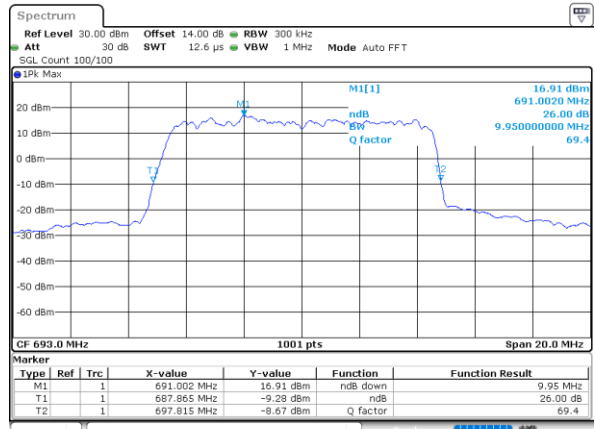

Date: 4,DEC,2022 15:38:15

Highest Channel / 5MHz / QPSK

Date: 4,DEC,2022 15:41:23

Highest Channel / 5MHz / 16QAM

Date: 4,DEC,2022 15:41:48

LTE Band 71

Lowest Channel / 10MHz / QPSK

Date: 4,DEC,2022 15:58:17

Lowest Channel / 10MHz / 16QAM

Date: 4,DEC,2022 15:58:42

Middle Channel / 10MHz / QPSK

Date: 4,DEC,2022 16:06:04

Middle Channel / 10MHz / 16QAM

Date: 4,DEC,2022 16:06:28

Highest Channel / 10MHz / QPSK

Date: 4,DEC,2022 16:10:37

Highest Channel / 10MHz / 16QAM

Date: 4,DEC,2022 16:10:02

LTE Band 71

Lowest Channel / 15MHz / QPSK

Date: 4,DEC,2022 16:26:34

Lowest Channel / 15MHz / 16QAM

Date: 4,DEC,2022 16:26:59

Middle Channel / 15MHz / QPSK