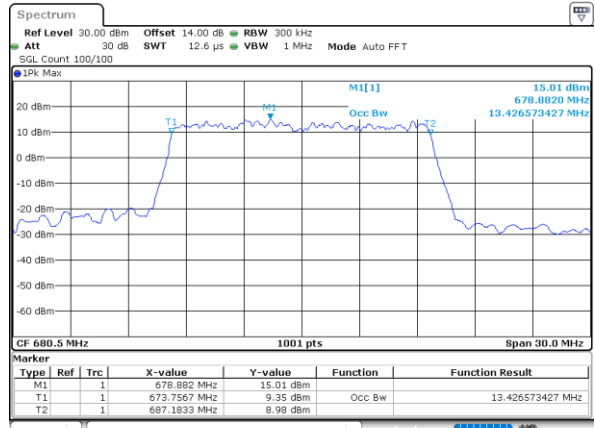

Highest Channel / 10MHz / 16QAM

Date: 4.DEC.2022 16:09:11

LTE Band 71

Lowest Channel / 15MHz / QPSK

Date: 4.DEC.2022 16:25:44

Lowest Channel / 15MHz / 16QAM

Date: 4.DEC.2022 16:26:09

Middle Channel / 15MHz / QPSK

Date: 4.DEC.2022 16:33:33

Middle Channel / 15MHz / 16QAM

Date: 4.DEC.2022 16:33:59

Highest Channel / 15MHz / QPSK

Date: 4.DEC.2022 16:37:06

Highest Channel / 15MHz / 16QAM

Date: 4.DEC.2022 16:37:30

LTE Band 71