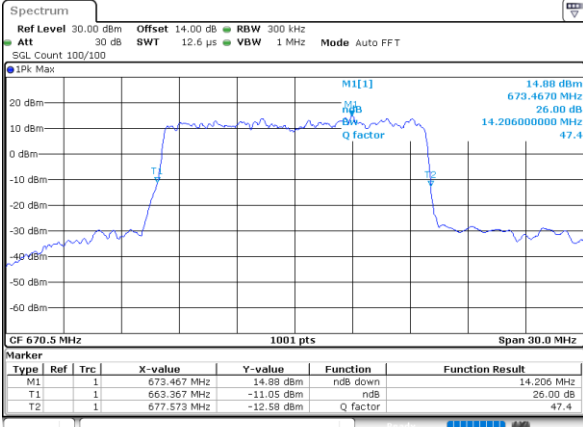

Highest Channel / 20MHz / QPSK

Date: 5,DEC,2022 08:48:23

Highest Channel / 20MHz / 16QAM

Date: 5,DEC,2022 08:48:48

LTE Band 71

Lowest Channel / 5MHz / 64QAM

Date: 4.DEC.2022 15:48:37

Lowest Channel / 10MHz / 64QAM

Date: 4.DEC.2022 16:16:52

Middle Channel / 5MHz / 64QAM

Date: 4.DEC.2022 15:52:21

Middle Channel / 10MHz / 64QAM

Date: 4.DEC.2022 16:20:35

Highest Channel / 5MHz / 64QAM

Date: 4.DEC.2022 15:53:57

Highest Channel / 10MHz / 64QAM

Date: 4.DEC.2022 16:22:13

LTE Band 71

Lowest Channel / 15MHz / 64QAM

Date: 4,DEC,2022 16:45:10

Lowest Channel / 20MHz / 64QAM

Date: 5,DEC,2022 08:55:36

Middle Channel / 15MHz / 64QAM

Date: 5,DEC,2022 08:31:08