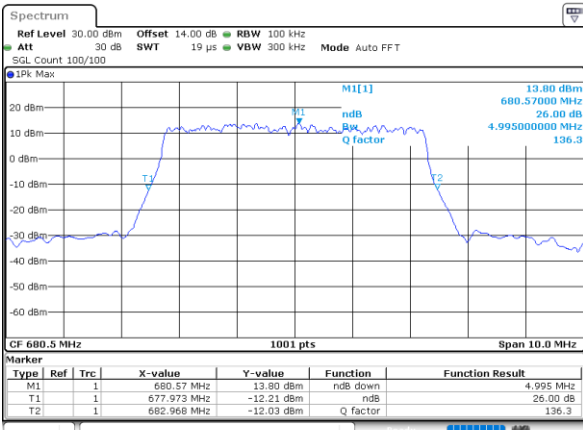

Highest Channel / 20MHz / QPSK

Date: 5,DEC,2022 08:48:23

Highest Channel / 20MHz / 16QAM

Date: 5,DEC,2022 08:48:48

LTE Band 71

Lowest Channel / 5MHz / 64QAM

Date: 4.DEC.2022 15:48:37

Lowest Channel / 10MHz / 64QAM

Date: 4.DEC.2022 16:16:52

Middle Channel / 5MHz / 64QAM

Date: 4.DEC.2022 15:52:21

Middle Channel / 10MHz / 64QAM

Date: 4.DEC.2022 16:20:35

Highest Channel / 5MHz / 64QAM

Date: 4.DEC.2022 15:53:57

Highest Channel / 10MHz / 64QAM