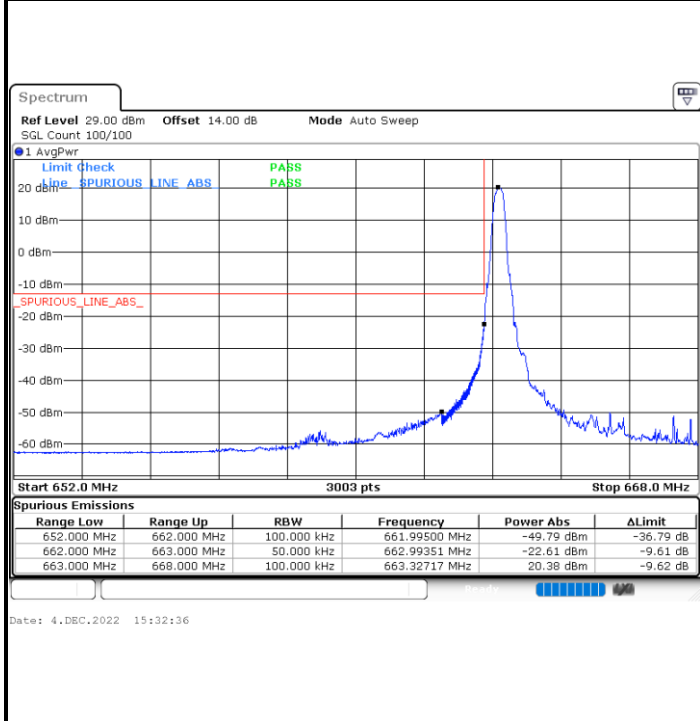

Date: 4.DEC.2022 16:21:58

LTE Band 71

Lowest Channel / 15MHz / 64QAM

Date: 4.DEC.2022 16:44:55

Lowest Channel / 20MHz / 64QAM

Date: 5.DEC.2022 08:55:21

Middle Channel / 15MHz / 64QAM

Date: 5.DEC.2022 08:30:53

Middle Channel / 20MHz / 64QAM

Date: 5.DEC.2022 08:59:06

Highest Channel / 15MHz / 64QAM

Date: 5.DEC.2022 08:32:30

Highest Channel / 20MHz / 64QAM

Date: 5.DEC.2022 09:00:42

# Conducted Band Edge

**LTE Band 71 / 5MHz / 16QAM**

**Lowest Band Edge / 1 RB**

**Highest Band Edge / 1 RB**

**Lowest Band Edge / Full RB**

**Highest Band Edge / Full RB**

LTE Band 71 / 5MHz / 64QAM

Lowest Band Edge / 1RB

Date: 4.DEC.2022 15:49:41

Highest Band Edge / 1 RB

Date: 4.DEC.2022 15:55:02

Lowest Band Edge / Full RB

Date: 4.DEC.2022 15:50:44

Highest Band Edge / Full RB

Date: 4.DEC.2022 15:56:05

LTE Band 71 / 10MHz / QPSK