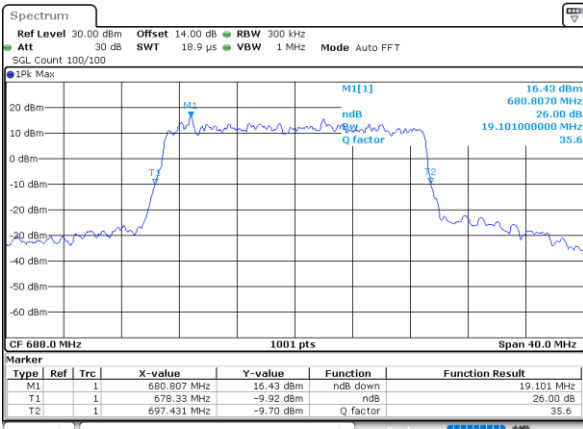

Lowest Channel / 20MHz / QPSK

Date: 5,DEC,2022 08:37:03

Lowest Channel / 20MHz / 16QAM

Date: 5,DEC,2022 08:37:28

Middle Channel / 20MHz / QPSK

Date: 5,DEC,2022 08:44:51

Middle Channel / 20MHz / 16QAM

Date: 5,DEC,2022 08:45:15

Highest Channel / 20MHz / QPSK

Date: 5,DEC,2022 08:48:23

Highest Channel / 20MHz / 16QAM

Date: 5,DEC,2022 08:48:48

LTE Band 71

Lowest Channel / 5MHz / 64QAM

Date: 4.DEC.2022 15:48:37

Lowest Channel / 10MHz / 64QAM