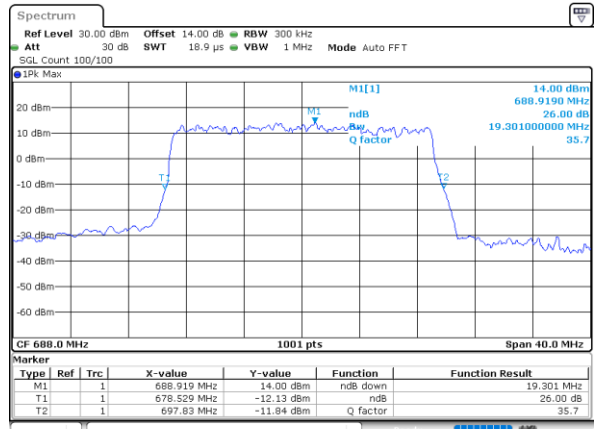

Lowest Channel / 20MHz / QPSK

Date: 5,DEC,2022 08:37:03

Lowest Channel / 20MHz / 16QAM

Date: 5,DEC,2022 08:37:28

Middle Channel / 20MHz / QPSK

Date: 5,DEC,2022 08:44:51

Middle Channel / 20MHz / 16QAM

Date: 5,DEC,2022 08:45:15

Highest Channel / 20MHz / QPSK

Date: 5,DEC,2022 08:48:23

Highest Channel / 20MHz / 16QAM

Date: 5,DEC,2022 08:48:48

LTE Band 71

Lowest Channel / 5MHz / 64QAM

Date: 4.DEC.2022 15:48:37

Lowest Channel / 10MHz / 64QAM