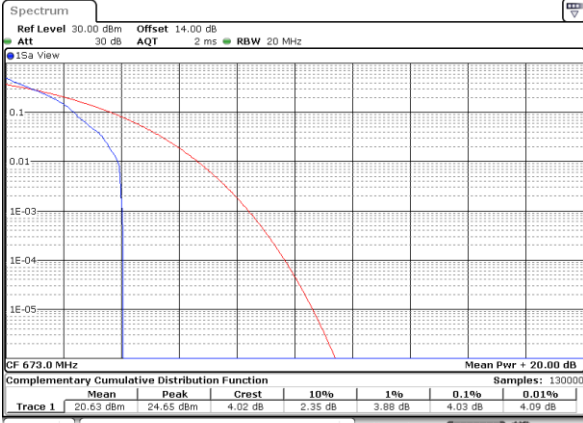

LTE Band 71 / 20MHz / QPSK

Lowest Channel / 1RB

Date: 5,DEC,2022 09:07:05