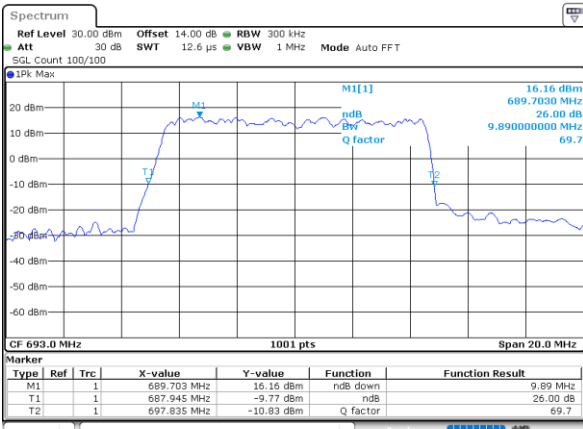

Lowest Channel / 10MHz / 16QAM

Date: 4,DEC,2022 15:58:42

Middle Channel / 10MHz / QPSK

Date: 4,DEC,2022 16:06:04

Middle Channel / 10MHz / 16QAM

Date: 4,DEC,2022 16:06:28

Highest Channel / 10MHz / QPSK

Date: 4,DEC,2022 16:10:37

Highest Channel / 10MHz / 16QAM

Date: 4,DEC,2022 16:10:02

LTE Band 71

Lowest Channel / 15MHz / QPSK

Date: 4,DEC,2022 16:26:34

Lowest Channel / 15MHz / 16QAM

Date: 4,DEC,2022 16:26:59

Middle Channel / 15MHz / QPSK