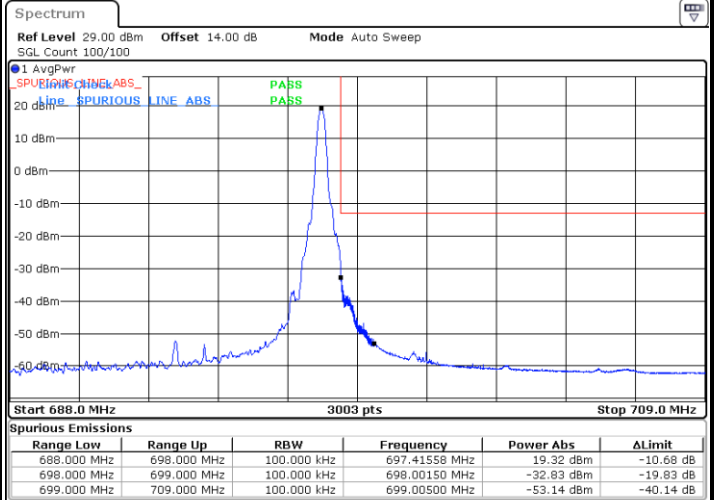

LTE Band 71 / 10MHz / 16QAM

Lowest Band Edge / 1 RB

Date: 4.DEC.2022 16:00:49

Highest Band Edge / 1 RB

Date: 4.DEC.2022 16:12:10

Lowest Band Edge / Full RB

Date: 4.DEC.2022 16:02:56

Highest Band Edge / Full RB

Date: 4.DEC.2022 16:14:18

LTE Band 71 / 10MHz / 64QAM

Lowest Band Edge / 1 RB

Date: 4.DEC.2022 16:17:56

Highest Band Edge / 1 RB

Date: 4.DEC.2022 16:23:18

Lowest Band Edge / Full RB

Date: 4.DEC.2022 16:18:59

Highest Band Edge / Full RB

Date: 4.DEC.2022 16:24:22

LTE Band 71 / 15MHz / QPSK

Lowest Band Edge / 1 RB

Date: 4.DEC.2022 16:28:04

Highest Band Edge / 1 RB

Date: 4.DEC.2022 16:39:25

Lowest Band Edge / Full RB

Date: 4.DEC.2022 16:30:11

Highest Band Edge / Full RB

Date: 4.DEC.2022 16:41:32

LTE Band 71 / 15MHz / 16QAM

Lowest Band Edge / 1 RB

Date: 4.DEC.2022 16:29:07

Highest Band Edge / 1 RB

Date: 4.DEC.2022 16:40:28