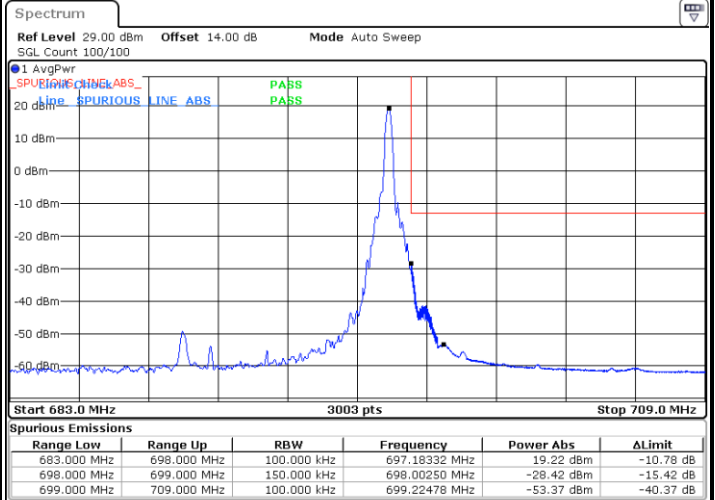

Date: 4.DEC.2022 16:14:18

LTE Band 71 / 10MHz / 64QAM

Lowest Band Edge / 1 RB

Date: 4.DEC.2022 16:17:56

Highest Band Edge / 1 RB

Date: 4.DEC.2022 16:23:18

Lowest Band Edge / Full RB

Date: 4.DEC.2022 16:18:59

Highest Band Edge / Full RB

Date: 4.DEC.2022 16:24:22

LTE Band 71 / 15MHz / QPSK

Lowest Band Edge / 1 RB

Date: 4.DEC.2022 16:28:04

Highest Band Edge / 1 RB

Date: 4.DEC.2022 16:39:25

Lowest Band Edge / Full RB

Date: 4.DEC.2022 16:30:11

Highest Band Edge / Full RB

Date: 4.DEC.2022 16:41:32

LTE Band 71 / 15MHz / 16QAM

Lowest Band Edge / 1 RB

Date: 4.DEC.2022 16:29:07

Highest Band Edge / 1 RB

Date: 4.DEC.2022 16:40:28

Lowest Band Edge / Full RB

Date: 4.DEC.2022 16:31:15

Highest Band Edge / Full RB

Date: 4.DEC.2022 16:42:35