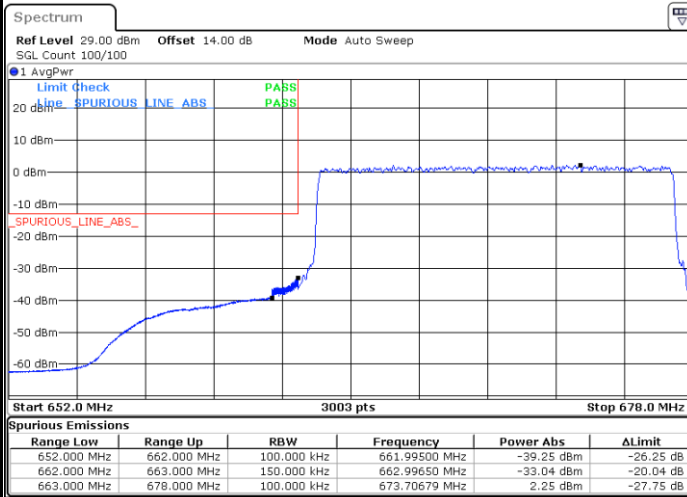

Date: 4.DEC.2022 16:14:18

LTE Band 71 / 10MHz / 64QAM

Lowest Band Edge / 1 RB

Date: 4.DEC.2022 16:17:56

Highest Band Edge / 1 RB

Date: 4.DEC.2022 16:23:18

Lowest Band Edge / Full RB

Date: 4.DEC.2022 16:18:59

Highest Band Edge / Full RB

Date: 4.DEC.2022 16:24:22

LTE Band 71 / 15MHz / QPSK

Lowest Band Edge / 1 RB

Date: 4.DEC.2022 16:28:04

Highest Band Edge / 1 RB

Date: 4.DEC.2022 16:39:25

Lowest Band Edge / Full RB

Date: 4.DEC.2022 16:30:11

Highest Band Edge / Full RB

Date: 4.DEC.2022 16:41:32

LTE Band 71 / 15MHz / 16QAM

Lowest Band Edge / 1 RB

Date: 4.DEC.2022 16:29:07

Highest Band Edge / 1 RB

Date: 4.DEC.2022 16:40:28

Lowest Band Edge / Full RB

Date: 4.DEC.2022 16:31:15

Highest Band Edge / Full RB

Date: 4.DEC.2022 16:42:35