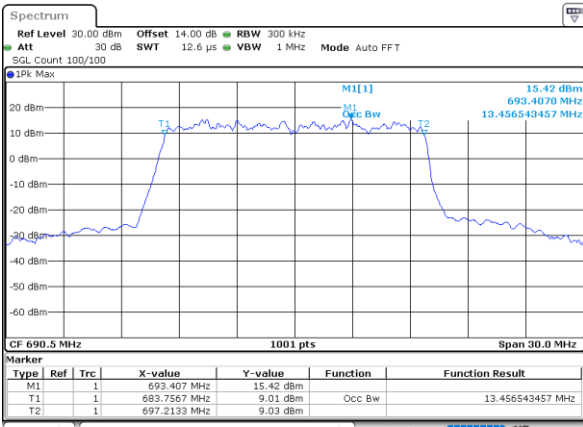

Highest Channel / 10MHz / 16QAM

Date: 4.DEC.2022 16:09:11

LTE Band 71

Lowest Channel / 15MHz / QPSK

Date: 4.DEC.2022 16:25:44

Lowest Channel / 15MHz / 16QAM

Date: 4.DEC.2022 16:26:09

Middle Channel / 15MHz / QPSK

Date: 4.DEC.2022 16:33:33

Middle Channel / 15MHz / 16QAM

Date: 4.DEC.2022 16:33:59

Highest Channel / 15MHz / QPSK

Date: 4.DEC.2022 16:37:06

Highest Channel / 15MHz / 16QAM

Date: 4.DEC.2022 16:37:30

LTE Band 71