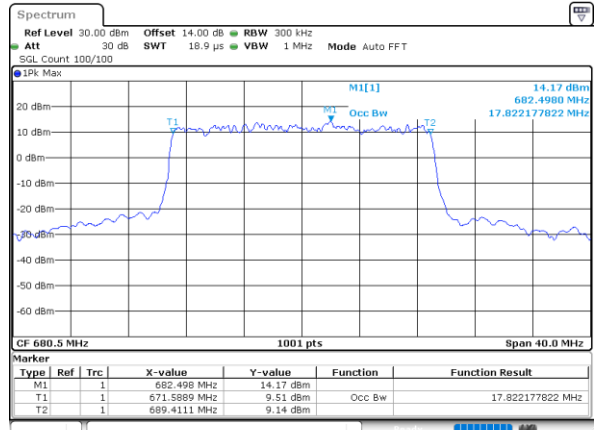

Date: 4.DEC.2022 16:33:33

Middle Channel / 15MHz / 16QAM

Date: 4.DEC.2022 16:33:59

Highest Channel / 15MHz / QPSK

Date: 4.DEC.2022 16:37:06

Highest Channel / 15MHz / 16QAM

Date: 4.DEC.2022 16:37:30

LTE Band 71

Lowest Channel / 20MHz / QPSK

Date: 5,DEC,2022 08:13:14

Lowest Channel / 20MHz / 16QAM

Date: 5,DEC,2022 08:13:39

Middle Channel / 20MHz / QPSK

Date: 5,DEC,2022 08:14:01

Middle Channel / 20MHz / 16QAM

Date: 5,DEC,2022 08:14:26

Highest Channel / 20MHz / QPSK

Date: 5,DEC,2022 08:14:33

Highest Channel / 20MHz / 16QAM

Date: 5,DEC,2022 08:14:58

LTE Band 71

Lowest Channel / 5MHz / 64QAM

Date: 4.DEC.2022 15:48:22

Lowest Channel / 10MHz / 64QAM