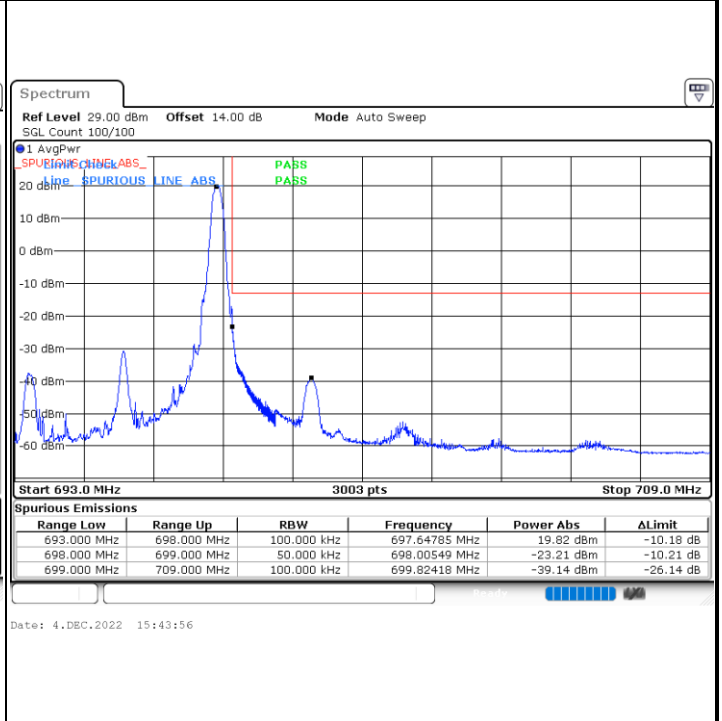

Middle Channel / 20MHz / 64QAM

Date: 5.DEC.2022 08:59:06

Highest Channel / 15MHz / 64QAM

Date: 5.DEC.2022 08:32:30

Highest Channel / 20MHz / 64QAM

Date: 5.DEC.2022 09:00:42

# Conducted Band Edge

**LTE Band 71 / 5MHz / 16QAM**

**Lowest Band Edge / 1 RB**

**Highest Band Edge / 1 RB**

**Lowest Band Edge / Full RB**

**Highest Band Edge / Full RB**

LTE Band 71 / 5MHz / 64QAM

Lowest Band Edge / 1RB

Date: 4.DEC.2022 15:49:41

Highest Band Edge / 1 RB

Date: 4.DEC.2022 15:55:02

Lowest Band Edge / Full RB

Date: 4.DEC.2022 15:50:44

Highest Band Edge / Full RB

Date: 4.DEC.2022 15:56:05

LTE Band 71 / 10MHz / QPSK

Lowest Band Edge / 1 RB

Date: 4.DEC.2022 15:59:45

Highest Band Edge / 1 RB

Date: 4.DEC.2022 16:11:06

Lowest Band Edge / Full RB

Date: 4.DEC.2022 16:01:52

Highest Band Edge / Full RB

Date: 4.DEC.2022 16:13:14