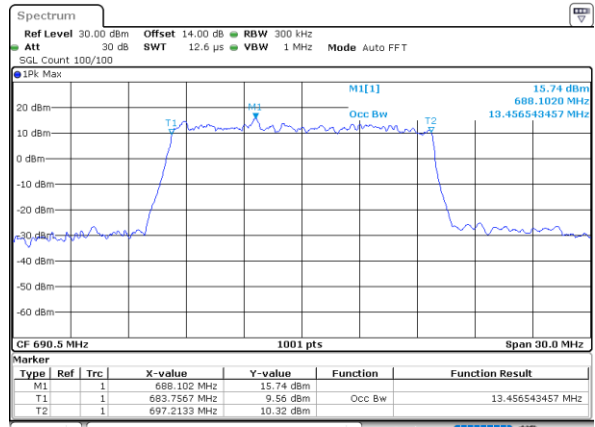

Highest Channel / 10MHz / 16QAM

Date: 4.DEC.2022 16:09:11

LTE Band 71

Lowest Channel / 15MHz / QPSK

Date: 4.DEC.2022 16:25:44

Lowest Channel / 15MHz / 16QAM

Date: 4.DEC.2022 16:26:09

Middle Channel / 15MHz / QPSK

Date: 4.DEC.2022 16:33:33

Middle Channel / 15MHz / 16QAM

Date: 4.DEC.2022 16:33:59

Highest Channel / 15MHz / QPSK

Date: 4.DEC.2022 16:37:06

Highest Channel / 15MHz / 16QAM

Date: 4.DEC.2022 16:37:30

LTE Band 71