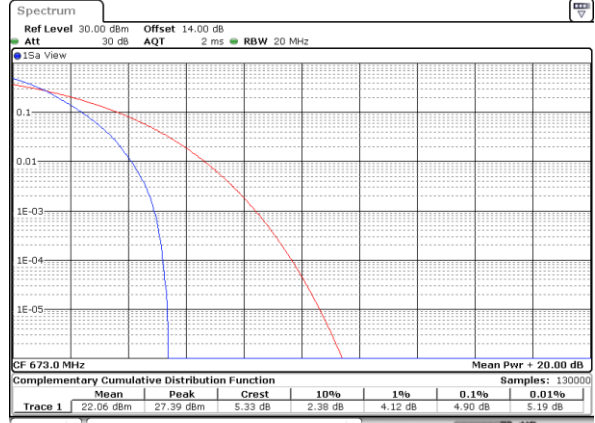

## Peak-to-Average Ratio

Mode	LTE Band 71 / 20MHz				
Mod.	QPSK		16QAM		Limit: 13dB
RB Size	1RB	Full RB	1RB	Full RB	Result
Lowest CH	4.03	4.90	4.32	5.86	PASS
Middle CH	4.29	4.93	5.01	5.83	
Highest CH	4.35	4.96	4.78	5.86	
Mode	LTE Band 71 / 20MHz				
Mod.	64QAM				Limit: 13dB
RB Size	1RB	Full RB			Result
Lowest CH	5.10	6.23	-	-	PASS
Middle CH	5.65	6.26	-	-	
Highest CH	5.91	6.38	-	-	

LTE Band 71 / 20MHz / QPSK

Lowest Channel / 1RB

Date: 5,DEC,2022 09:07:05

Lowest Channel / Full RB

Date: 5,DEC,2022 09:07:31

Middle Channel / 1RB

Date: 5,DEC,2022 09:07:57

Middle Channel / Full RB