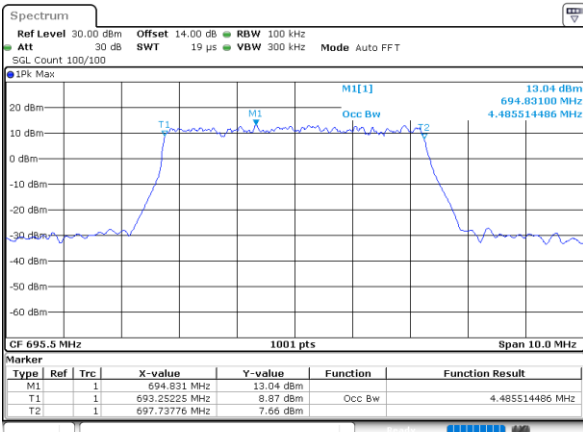

Highest Channel / 20MHz / QPSK

Date: 5,DEC,2022 08:14:33

Highest Channel / 20MHz / 16QAM

Date: 5,DEC,2022 08:14:58

LTE Band 71

Lowest Channel / 5MHz / 64QAM

Date: 4.DEC.2022 15:48:22

Lowest Channel / 10MHz / 64QAM

Date: 4.DEC.2022 16:16:37

Middle Channel / 5MHz / 64QAM

Date: 4.DEC.2022 15:52:06

Middle Channel / 10MHz / 64QAM

Date: 4.DEC.2022 16:20:20

Highest Channel / 5MHz / 64QAM

Date: 4.DEC.2022 15:53:42

Highest Channel / 10MHz / 64QAM

Date: 4.DEC.2022 16:21:58

LTE Band 71

Lowest Channel / 15MHz / 64QAM

Date: 4.DEC.2022 16:44:55

Lowest Channel / 20MHz / 64QAM

Date: 5.DEC.2022 08:55:21

Middle Channel / 15MHz / 64QAM

Date: 5.DEC.2022 08:30:53