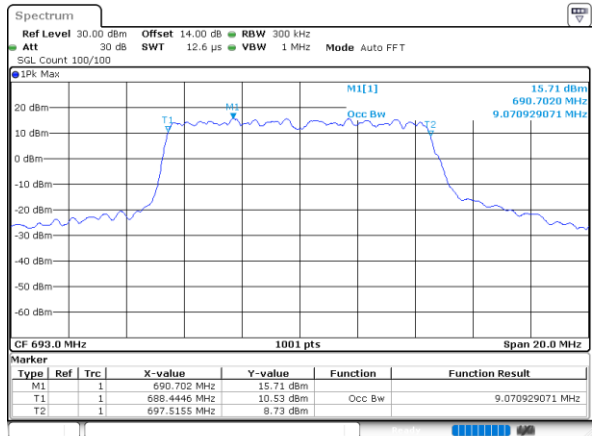

Date: 4.DEC.2022 15:37:26

Highest Channel / 5MHz / QPSK

Date: 4.DEC.2022 15:40:33

Highest Channel / 5MHz / 16QAM

Date: 4.DEC.2022 15:40:58

LTE Band 71

Lowest Channel / 10MHz / QPSK

Date: 4.DEC.2022 15:57:27

Lowest Channel / 10MHz / 16QAM

Date: 4.DEC.2022 15:57:52

Middle Channel / 10MHz / QPSK

Date: 4.DEC.2022 16:05:15

Middle Channel / 10MHz / 16QAM

Date: 4.DEC.2022 16:05:39

Highest Channel / 10MHz / QPSK

Date: 4.DEC.2022 16:08:46

Highest Channel / 10MHz / 16QAM

Date: 4.DEC.2022 16:09:11

LTE Band 71

Lowest Channel / 15MHz / QPSK

Date: 4.DEC.2022 16:25:44

Lowest Channel / 15MHz / 16QAM

Date: 4.DEC.2022 16:26:09

Middle Channel / 15MHz / QPSK