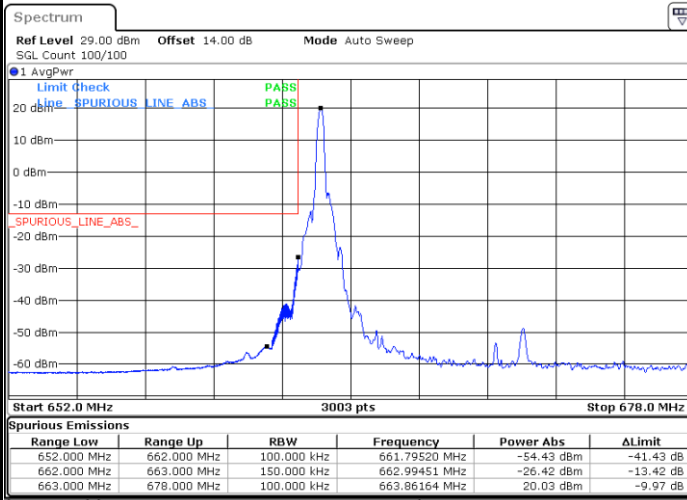

Date: 4.DEC.2022 16:14:18

LTE Band 71 / 10MHz / 64QAM

Lowest Band Edge / 1 RB

Date: 4.DEC.2022 16:17:56

Highest Band Edge / 1 RB

Date: 4.DEC.2022 16:23:18

Lowest Band Edge / Full RB

Date: 4.DEC.2022 16:18:59

Highest Band Edge / Full RB

Date: 4.DEC.2022 16:24:22

LTE Band 71 / 15MHz / QPSK

Lowest Band Edge / 1 RB

Date: 4.DEC.2022 16:28:04

Highest Band Edge / 1 RB

Date: 4.DEC.2022 16:39:25

Lowest Band Edge / Full RB

Date: 4.DEC.2022 16:30:11

Highest Band Edge / Full RB

Date: 4.DEC.2022 16:41:32

LTE Band 71 / 15MHz / 16QAM

Lowest Band Edge / 1 RB

Date: 4.DEC.2022 16:29:07

Highest Band Edge / 1 RB

Date: 4.DEC.2022 16:40:28