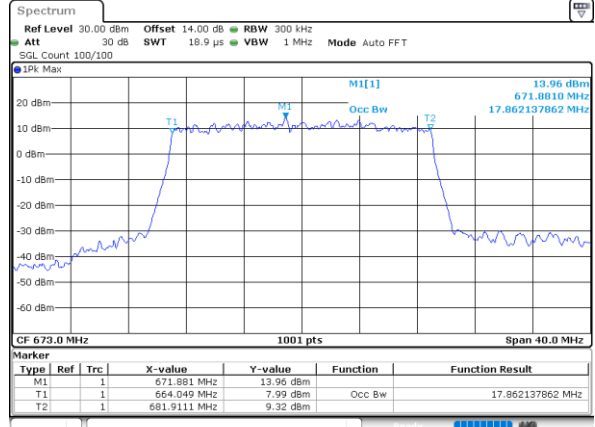

Date: 4.DEC.2022 16:21:58

LTE Band 71

Lowest Channel / 15MHz / 64QAM

Date: 4.DEC.2022 16:44:55

Lowest Channel / 20MHz / 64QAM

Date: 5.DEC.2022 08:55:21

Middle Channel / 15MHz / 64QAM

Date: 5.DEC.2022 08:30:53

Middle Channel / 20MHz / 64QAM

Date: 5.DEC.2022 08:59:06

Highest Channel / 15MHz / 64QAM

Date: 5.DEC.2022 08:32:30

Highest Channel / 20MHz / 64QAM

Date: 5.DEC.2022 09:00:42