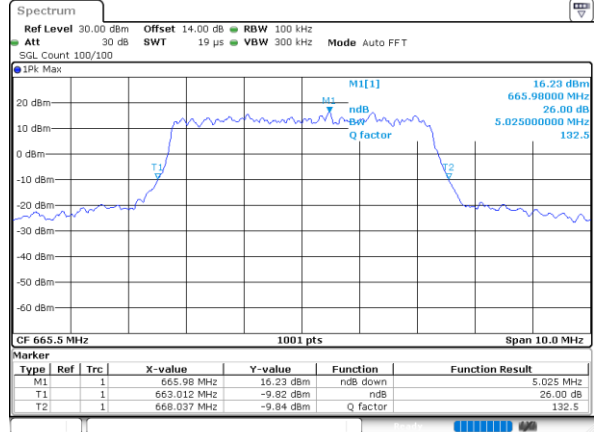

Lowest Channel / 5MHz / 16QAM

Date: 4,DEC,2022 15:30:28