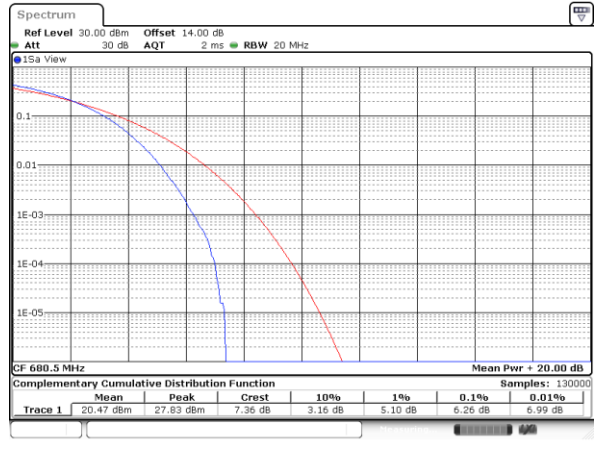

Lowest Channel / Full RB

Date: 5,DEC,2022 09:04:54

Middle Channel / 1RB

Date: 5,DEC,2022 09:05:20

Middle Channel / Full RB

Date: 5,DEC,2022 09:05:46

Highest Channel / 1RB

Date: 5,DEC,2022 09:06:12

Highest Channel / Full RB

Date: 5,DEC,2022 09:06:39

LTE Band 71 / 20MHz / 64QAM

Lowest Channel / 1RB

Date: 5,DEC,2022 09:10:41

Lowest Channel / Full RB

Date: 5,DEC,2022 09:10:07

Middle Channel / 1RB

Date: 5,DEC,2022 09:11:32

Middle Channel / Full RB

Date: 5,DEC,2022 09:11:58

Highest Channel / 1RB

Date: 5,DEC,2022 09:11:24

Highest Channel / Full RB

Date: 5,DEC,2022 09:11:50

26dB Bandwidth