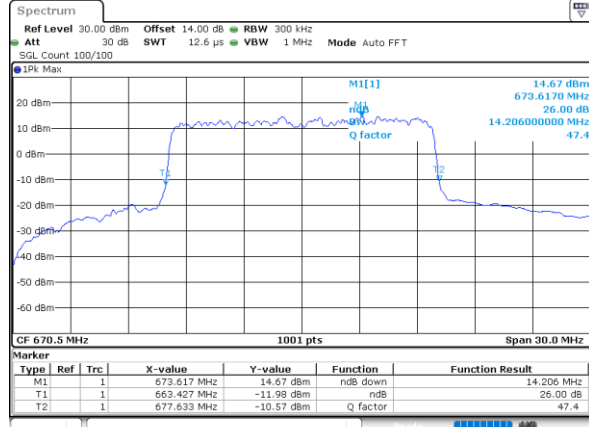

Highest Channel / 10MHz / 16QAM

Date: 4,DEC,2022 16:10:02

LTE Band 71

Lowest Channel / 15MHz / QPSK

Date: 4,DEC,2022 16:26:34

Lowest Channel / 15MHz / 16QAM

Date: 4,DEC,2022 16:26:59

Middle Channel / 15MHz / QPSK

Date: 4,DEC,2022 16:34:23

Middle Channel / 15MHz / 16QAM

Date: 4,DEC,2022 16:34:47

Highest Channel / 15MHz / QPSK

Date: 4,DEC,2022 16:37:55

Highest Channel / 15MHz / 16QAM

Date: 4,DEC,2022 16:38:20

LTE Band 71