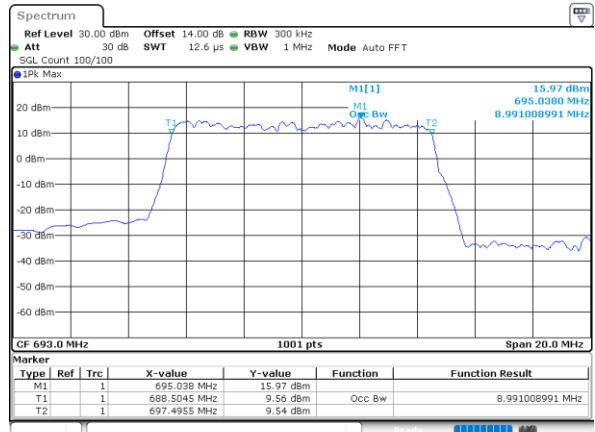

Highest Channel / 20MHz / QPSK

Date: 5,DEC,2022 08:14:33

Highest Channel / 20MHz / 16QAM

Date: 5,DEC,2022 08:14:58

LTE Band 71

Lowest Channel / 5MHz / 64QAM

Date: 4.DEC.2022 15:48:22

Lowest Channel / 10MHz / 64QAM

Date: 4.DEC.2022 16:16:37

Middle Channel / 5MHz / 64QAM

Date: 4.DEC.2022 15:52:06

Middle Channel / 10MHz / 64QAM

Date: 4.DEC.2022 16:20:20

Highest Channel / 5MHz / 64QAM

Date: 4.DEC.2022 15:53:42

Highest Channel / 10MHz / 64QAM

Date: 4.DEC.2022 16:21:58

LTE Band 71

Lowest Channel / 15MHz / 64QAM

Date: 4.DEC.2022 16:44:55

Lowest Channel / 20MHz / 64QAM

Date: 5.DEC.2022 08:55:21

Middle Channel / 15MHz / 64QAM

Date: 5.DEC.2022 08:30:53