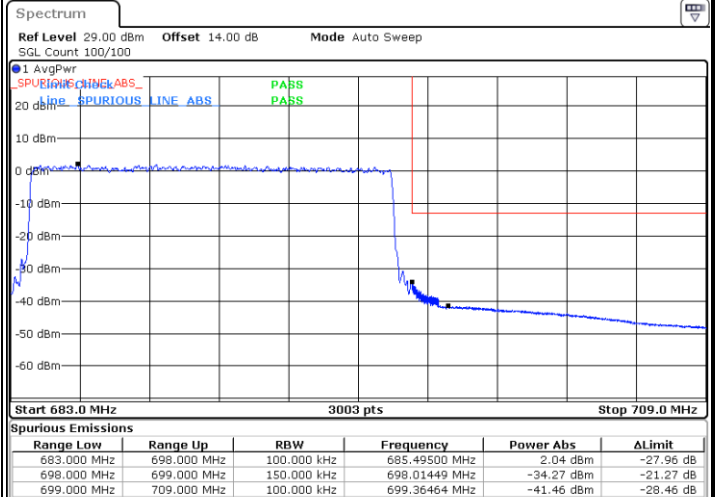

Date: 4.DEC.2022 16:14:18

LTE Band 71 / 10MHz / 64QAM

Lowest Band Edge / 1 RB

Date: 4.DEC.2022 16:17:56

Highest Band Edge / 1 RB

Date: 4.DEC.2022 16:23:18

Lowest Band Edge / Full RB

Date: 4.DEC.2022 16:18:59

Highest Band Edge / Full RB

Date: 4.DEC.2022 16:24:22

LTE Band 71 / 15MHz / QPSK

Lowest Band Edge / 1 RB

Date: 4.DEC.2022 16:28:04

Highest Band Edge / 1 RB

Date: 4.DEC.2022 16:39:25

Lowest Band Edge / Full RB

Date: 4.DEC.2022 16:30:11

Highest Band Edge / Full RB

Date: 4.DEC.2022 16:41:32

LTE Band 71 / 15MHz / 16QAM

Lowest Band Edge / 1 RB

Date: 4.DEC.2022 16:29:07

Highest Band Edge / 1 RB

Date: 4.DEC.2022 16:40:28

Lowest Band Edge / Full RB

Date: 4.DEC.2022 16:31:15

Highest Band Edge / Full RB

Date: 4.DEC.2022 16:42:35