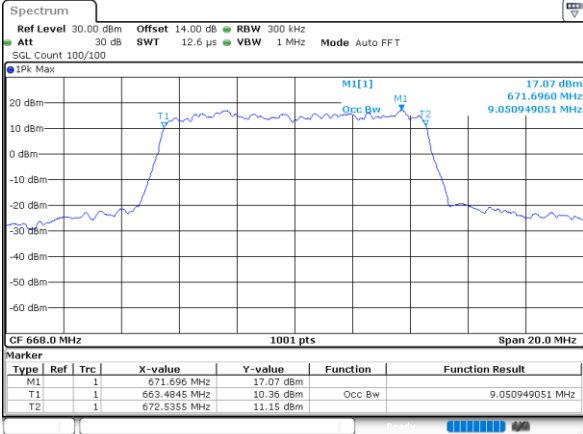

Date: 4.DEC.2022 15:37:26

Highest Channel / 5MHz / QPSK

Date: 4.DEC.2022 15:40:33

Highest Channel / 5MHz / 16QAM

Date: 4.DEC.2022 15:40:58

LTE Band 71

Lowest Channel / 10MHz / QPSK

Date: 4.DEC.2022 15:57:27