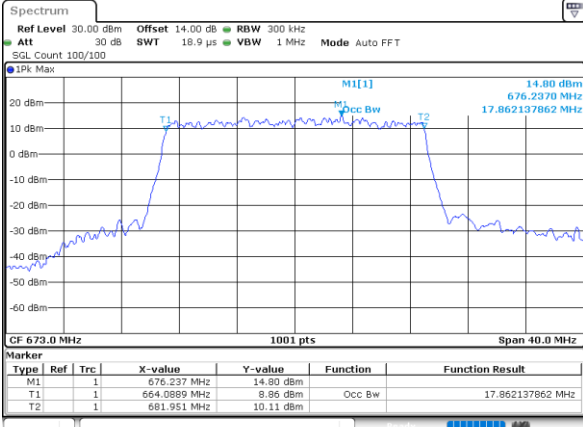

LTE Band 71

Lowest Channel / 20MHz / QPSK

Date: 5,DEC,2022 08:13:14