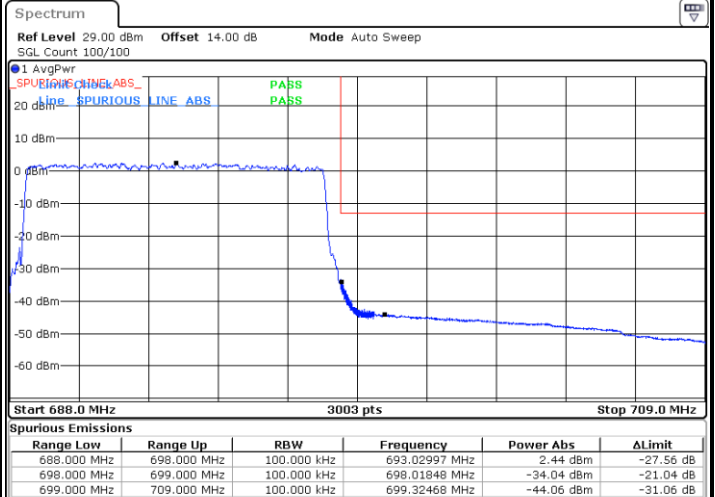

LTE Band 71 / 10MHz / 16QAM

Lowest Band Edge / 1 RB

Date: 4.DEC.2022 16:00:49

Highest Band Edge / 1 RB

Date: 4.DEC.2022 16:12:10

Lowest Band Edge / Full RB

Date: 4.DEC.2022 16:02:56

Highest Band Edge / Full RB

Date: 4.DEC.2022 16:14:18

LTE Band 71 / 10MHz / 64QAM

Lowest Band Edge / 1 RB

Date: 4.DEC.2022 16:17:56

Highest Band Edge / 1 RB

Date: 4.DEC.2022 16:23:18

Lowest Band Edge / Full RB

Date: 4.DEC.2022 16:18:59

Highest Band Edge / Full RB

Date: 4.DEC.2022 16:24:22

LTE Band 71 / 15MHz / QPSK

Lowest Band Edge / 1 RB

Date: 4.DEC.2022 16:28:04

Highest Band Edge / 1 RB

Date: 4.DEC.2022 16:39:25

Lowest Band Edge / Full RB

Date: 4.DEC.2022 16:30:11

Highest Band Edge / Full RB

Date: 4.DEC.2022 16:41:32

LTE Band 71 / 15MHz / 16QAM

Lowest Band Edge / 1 RB

Date: 4.DEC.2022 16:29:07

Highest Band Edge / 1 RB

Date: 4.DEC.2022 16:40:28