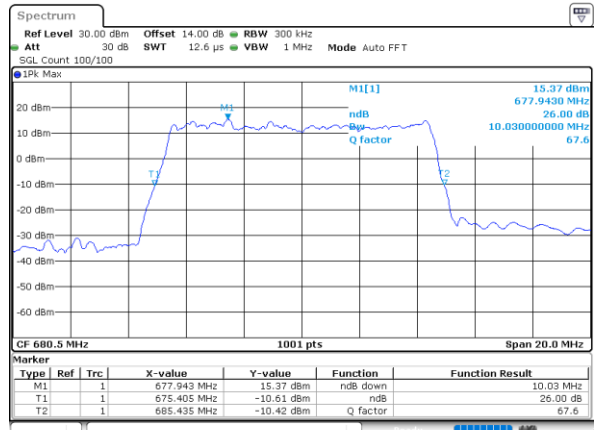

Highest Channel / 20MHz / QPSK

Date: 5,DEC,2022 08:48:23

Highest Channel / 20MHz / 16QAM

Date: 5,DEC,2022 08:48:48

LTE Band 71

Lowest Channel / 5MHz / 64QAM

Date: 4.DEC.2022 15:48:37

Lowest Channel / 10MHz / 64QAM

Date: 4.DEC.2022 16:16:52

Middle Channel / 5MHz / 64QAM

Date: 4.DEC.2022 15:52:21

Middle Channel / 10MHz / 64QAM

Date: 4.DEC.2022 16:20:35

Highest Channel / 5MHz / 64QAM

Date: 4.DEC.2022 15:53:57

Highest Channel / 10MHz / 64QAM