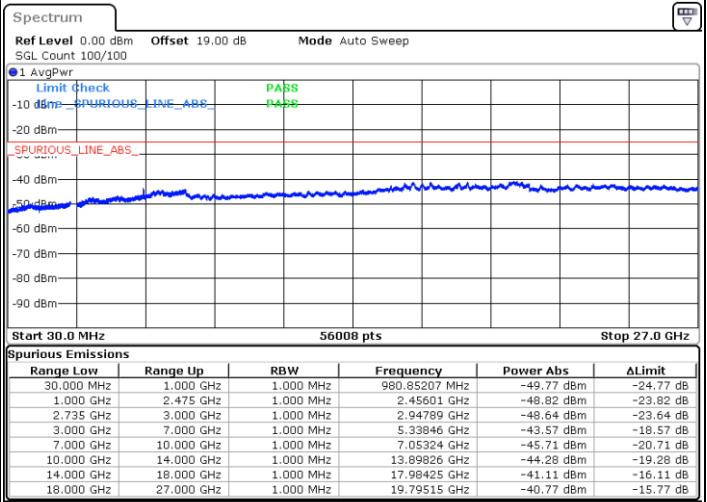

LTE Band 41C / 20MHz+20MHz

64QAM

Highest Channel / 1RB0 and 1RB99

Highest Channel / 1RB99 and 1RB0

Date: 16.DEC.2022 17:19:14

Date: 16.DEC.2022 17:18:04

Highest Channel / FullIRB

N/A

# LTE Band 71

## Peak-to-Average Ratio

Mode	LTE Band 71 / 20MHz				
Mod.	QPSK		16QAM		Limit: 13dB
RB Size	1RB	Full RB	1RB	Full RB	Result
Lowest CH	4.03	4.90	4.32	5.86	PASS
Middle CH	4.29	4.93	5.01	5.83	
Highest CH	4.35	4.96	4.78	5.86	
Mode	LTE Band 71 / 20MHz				
Mod.	64QAM				Limit: 13dB
RB Size	1RB	Full RB			Result
Lowest CH	5.10	6.23	-	-	PASS
Middle CH	5.65	6.26	-	-	
Highest CH	5.91	6.38	-	-	