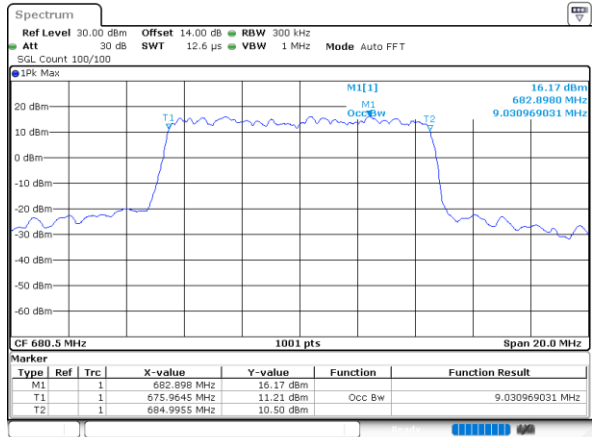

Date: 4.DEC.2022 15:37:26

Highest Channel / 5MHz / QPSK

Date: 4.DEC.2022 15:40:33

Highest Channel / 5MHz / 16QAM

Date: 4.DEC.2022 15:40:58

LTE Band 71

Lowest Channel / 10MHz / QPSK

Date: 4.DEC.2022 15:57:27

Lowest Channel / 10MHz / 16QAM

Date: 4.DEC.2022 15:57:52

Middle Channel / 10MHz / QPSK

Date: 4.DEC.2022 16:05:15

Middle Channel / 10MHz / 16QAM

Date: 4.DEC.2022 16:05:39

Highest Channel / 10MHz / QPSK

Date: 4.DEC.2022 16:08:46

Highest Channel / 10MHz / 16QAM

Date: 4.DEC.2022 16:09:11

LTE Band 71

Lowest Channel / 15MHz / QPSK

Date: 4.DEC.2022 16:25:44

Lowest Channel / 15MHz / 16QAM

Date: 4.DEC.2022 16:26:09

Middle Channel / 15MHz / QPSK