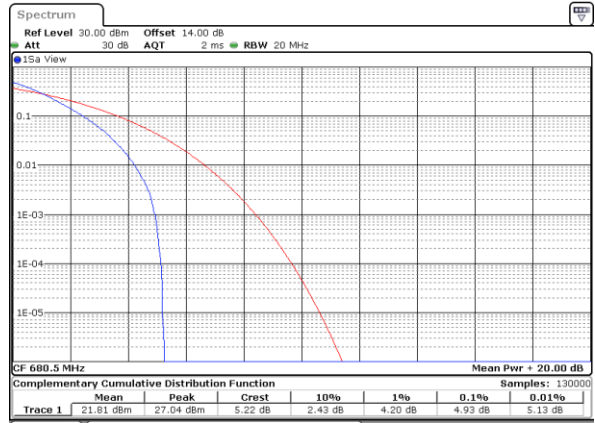

## Peak-to-Average Ratio

Mode	LTE Band 71 / 20MHz				
Mod.	QPSK		16QAM		Limit: 13dB
RB Size	1RB	Full RB	1RB	Full RB	Result
Lowest CH	4.03	4.90	4.32	5.86	PASS
Middle CH	4.29	4.93	5.01	5.83	
Highest CH	4.35	4.96	4.78	5.86	
Mode	LTE Band 71 / 20MHz				
Mod.	64QAM				Limit: 13dB
RB Size	1RB	Full RB			Result
Lowest CH	5.10	6.23	-	-	PASS
Middle CH	5.65	6.26	-	-	
Highest CH	5.91	6.38	-	-	

LTE Band 71 / 20MHz / QPSK

Lowest Channel / 1RB

Date: 5,DEC,2022 09:07:05

Lowest Channel / Full RB

Date: 5,DEC,2022 09:07:31

Middle Channel / 1RB

Date: 5,DEC,2022 09:07:57

Middle Channel / Full RB

Date: 5,DEC,2022 09:08:23

Highest Channel / 1RB

Date: 5,DEC,2022 09:08:49

Highest Channel / Full RB

Date: 5,DEC,2022 09:09:15

LTE Band 71 / 20MHz / 16QAM

Lowest Channel / 1RB

Date: 5,DEC,2022 09:04:28