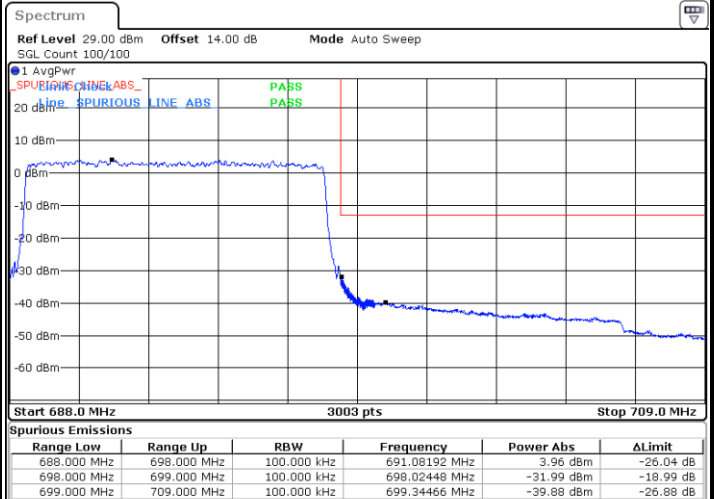

Date: 4.DEC.2022 15:49:41

Highest Band Edge / 1 RB

Date: 4.DEC.2022 15:55:02

Lowest Band Edge / Full RB

Date: 4.DEC.2022 15:50:44

Highest Band Edge / Full RB

Date: 4.DEC.2022 15:56:05

LTE Band 71 / 10MHz / QPSK

Lowest Band Edge / 1 RB

Date: 4.DEC.2022 15:59:45

Highest Band Edge / 1 RB

Date: 4.DEC.2022 16:11:06

Lowest Band Edge / Full RB

Date: 4.DEC.2022 16:01:52

Highest Band Edge / Full RB

Date: 4.DEC.2022 16:13:14

LTE Band 71 / 10MHz / 16QAM

Lowest Band Edge / 1 RB

Date: 4.DEC.2022 16:00:49

Highest Band Edge / 1 RB

Date: 4.DEC.2022 16:12:10

Lowest Band Edge / Full RB

Date: 4.DEC.2022 16:02:56

Highest Band Edge / Full RB

Date: 4.DEC.2022 16:14:18

LTE Band 71 / 10MHz / 64QAM

Lowest Band Edge / 1 RB

Date: 4.DEC.2022 16:17:56

Highest Band Edge / 1 RB

Date: 4.DEC.2022 16:23:18

Lowest Band Edge / Full RB

Date: 4.DEC.2022 16:18:59