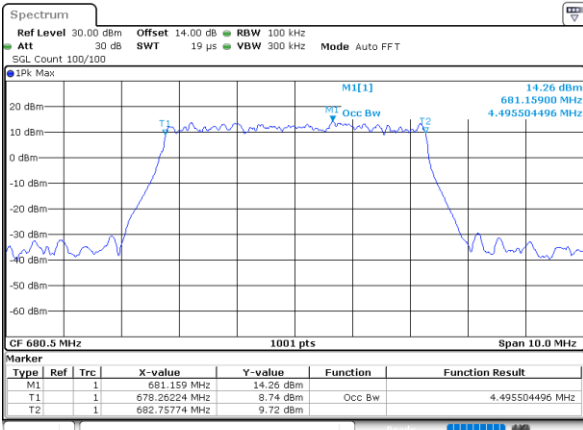

Highest Channel / 20MHz / QPSK

Date: 5,DEC,2022 08:14:33

Highest Channel / 20MHz / 16QAM

Date: 5,DEC,2022 08:14:58

LTE Band 71

Lowest Channel / 5MHz / 64QAM

Date: 4.DEC.2022 15:48:22

Lowest Channel / 10MHz / 64QAM

Date: 4.DEC.2022 16:16:37

Middle Channel / 5MHz / 64QAM

Date: 4.DEC.2022 15:52:06

Middle Channel / 10MHz / 64QAM

Date: 4.DEC.2022 16:20:20

Highest Channel / 5MHz / 64QAM

Date: 4.DEC.2022 15:53:42

Highest Channel / 10MHz / 64QAM