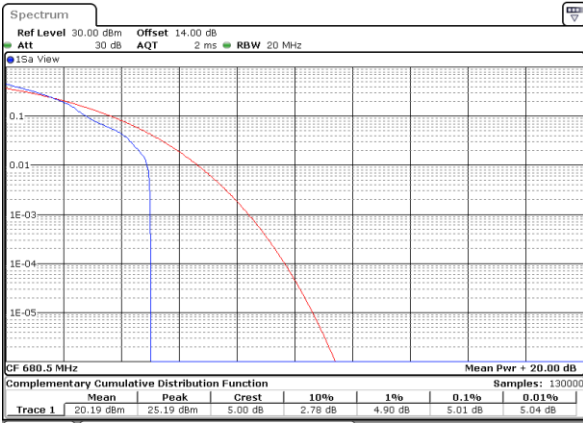

## Peak-to-Average Ratio

Mode	LTE Band 71 / 20MHz				
Mod.	QPSK		16QAM		Limit: 13dB
RB Size	1RB	Full RB	1RB	Full RB	Result
Lowest CH	4.03	4.90	4.32	5.86	PASS
Middle CH	4.29	4.93	5.01	5.83	
Highest CH	4.35	4.96	4.78	5.86	
Mode	LTE Band 71 / 20MHz				
Mod.	64QAM				Limit: 13dB
RB Size	1RB	Full RB			Result
Lowest CH	5.10	6.23	-	-	PASS
Middle CH	5.65	6.26	-	-	
Highest CH	5.91	6.38	-	-	

LTE Band 71 / 20MHz / QPSK

Lowest Channel / 1RB

Date: 5,DEC,2022 09:07:05

Lowest Channel / Full RB

Date: 5,DEC,2022 09:07:31

Middle Channel / 1RB

Date: 5,DEC,2022 09:07:57

Middle Channel / Full RB

Date: 5,DEC,2022 09:08:23

Highest Channel / 1RB

Date: 5,DEC,2022 09:08:49

Highest Channel / Full RB

Date: 5,DEC,2022 09:09:15

LTE Band 71 / 20MHz / 16QAM

Lowest Channel / 1RB

Date: 5,DEC,2022 09:04:28

Lowest Channel / Full RB

Date: 5,DEC,2022 09:04:54

Middle Channel / 1RB

Date: 5,DEC,2022 09:05:20

Middle Channel / Full RB

Date: 5,DEC,2022 09:05:46

Highest Channel / 1RB

Date: 5,DEC,2022 09:06:12