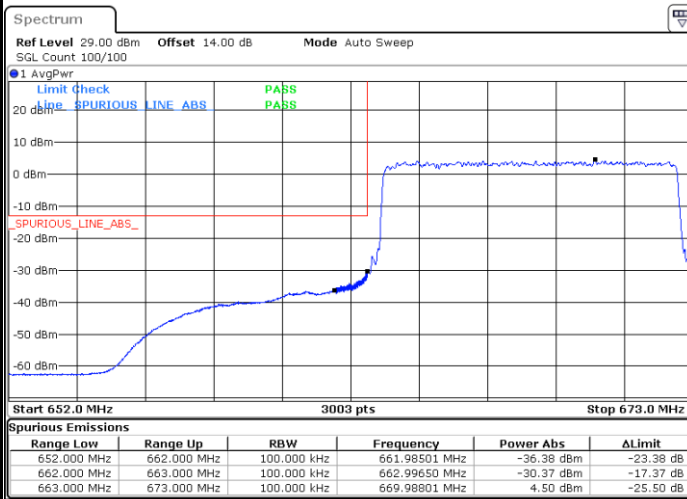

Date: 4.DEC.2022 15:49:41

Highest Band Edge / 1 RB

Date: 4.DEC.2022 15:55:02

Lowest Band Edge / Full RB

Date: 4.DEC.2022 15:50:44

Highest Band Edge / Full RB

Date: 4.DEC.2022 15:56:05

LTE Band 71 / 10MHz / QPSK

Lowest Band Edge / 1 RB

Date: 4.DEC.2022 15:59:45

Highest Band Edge / 1 RB

Date: 4.DEC.2022 16:11:06

Lowest Band Edge / Full RB

Date: 4.DEC.2022 16:01:52

Highest Band Edge / Full RB

Date: 4.DEC.2022 16:13:14

LTE Band 71 / 10MHz / 16QAM

Lowest Band Edge / 1 RB

Date: 4.DEC.2022 16:00:49

Highest Band Edge / 1 RB

Date: 4.DEC.2022 16:12:10

Lowest Band Edge / Full RB

Date: 4.DEC.2022 16:02:56

Highest Band Edge / Full RB

Date: 4.DEC.2022 16:14:18

LTE Band 71 / 10MHz / 64QAM

Lowest Band Edge / 1 RB

Date: 4.DEC.2022 16:17:56

Highest Band Edge / 1 RB

Date: 4.DEC.2022 16:23:18

Lowest Band Edge / Full RB

Date: 4.DEC.2022 16:18:59