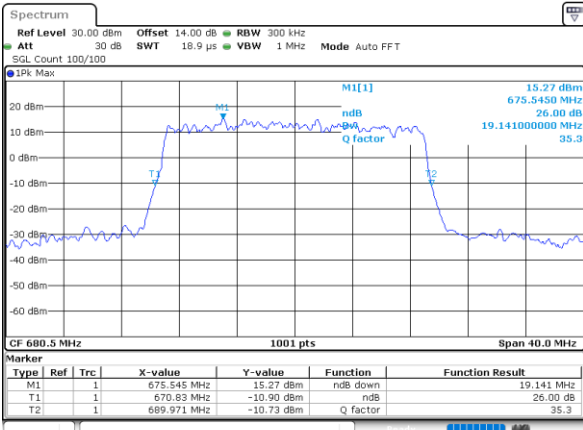

Lowest Channel / 20MHz / QPSK

Date: 5,DEC,2022 08:37:03

Lowest Channel / 20MHz / 16QAM

Date: 5,DEC,2022 08:37:28

Middle Channel / 20MHz / QPSK

Date: 5,DEC,2022 08:44:51

Middle Channel / 20MHz / 16QAM

Date: 5,DEC,2022 08:45:15

Highest Channel / 20MHz / QPSK

Date: 5,DEC,2022 08:48:23

Highest Channel / 20MHz / 16QAM

Date: 5,DEC,2022 08:48:48

LTE Band 71

Lowest Channel / 5MHz / 64QAM

Date: 4.DEC.2022 15:48:37

Lowest Channel / 10MHz / 64QAM