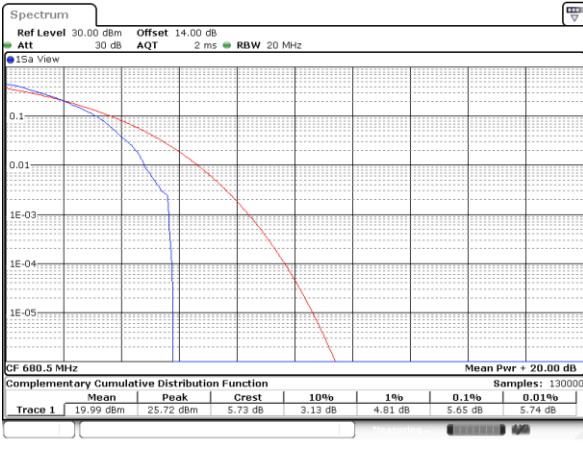

Highest Channel / Full RB

Date: 5,DEC,2022 09:06:39

LTE Band 71 / 20MHz / 64QAM

Lowest Channel / 1RB

Date: 5,DEC,2022 09:10:41

Lowest Channel / Full RB

Date: 5,DEC,2022 09:10:07

Middle Channel / 1RB

Date: 5,DEC,2022 09:11:32

Middle Channel / Full RB

Date: 5,DEC,2022 09:11:58

Highest Channel / 1RB

Date: 5,DEC,2022 09:11:24

Highest Channel / Full RB

Date: 5,DEC,2022 09:11:50

26dB Bandwidth