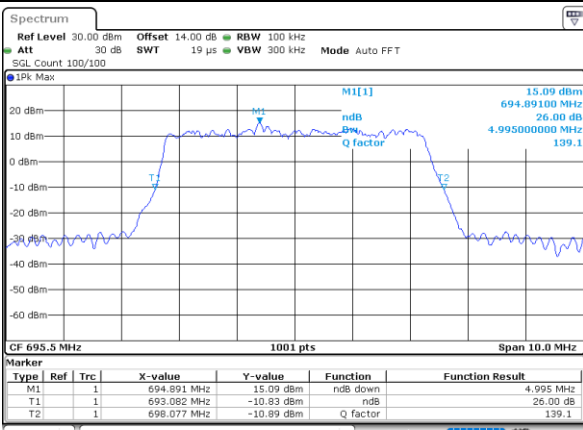

Date: 4.DEC.2022 16:16:52

Middle Channel / 5MHz / 64QAM

Date: 4.DEC.2022 15:52:21

Middle Channel / 10MHz / 64QAM

Date: 4.DEC.2022 16:20:35

Highest Channel / 5MHz / 64QAM

Date: 4.DEC.2022 15:53:57

Highest Channel / 10MHz / 64QAM