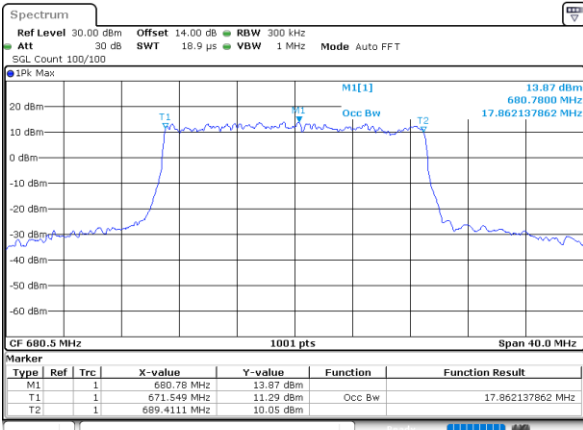

Date: 4.DEC.2022 16:33:33

Middle Channel / 15MHz / 16QAM

Date: 4.DEC.2022 16:33:59

Highest Channel / 15MHz / QPSK

Date: 4.DEC.2022 16:37:06

Highest Channel / 15MHz / 16QAM

Date: 4.DEC.2022 16:37:30

LTE Band 71

Lowest Channel / 20MHz / QPSK

Date: 5,DEC,2022 08:13:14

Lowest Channel / 20MHz / 16QAM

Date: 5,DEC,2022 08:13:39

Middle Channel / 20MHz / QPSK

Date: 5,DEC,2022 08:14:01

Middle Channel / 20MHz / 16QAM

Date: 5,DEC,2022 08:14:26

Highest Channel / 20MHz / QPSK

Date: 5,DEC,2022 08:14:33

Highest Channel / 20MHz / 16QAM

Date: 5,DEC,2022 08:14:58

LTE Band 71

Lowest Channel / 5MHz / 64QAM

Date: 4.DEC.2022 15:48:22

Lowest Channel / 10MHz / 64QAM