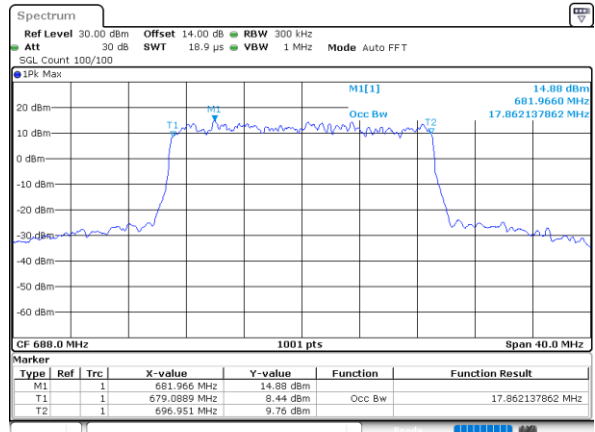

Lowest Channel / 20MHz / QPSK

Date: 5,DEC,2022 08:13:14

Lowest Channel / 20MHz / 16QAM

Date: 5,DEC,2022 08:13:39

Middle Channel / 20MHz / QPSK

Date: 5,DEC,2022 08:14:01

Middle Channel / 20MHz / 16QAM

Date: 5,DEC,2022 08:14:26

Highest Channel / 20MHz / QPSK

Date: 5,DEC,2022 08:14:33

Highest Channel / 20MHz / 16QAM

Date: 5,DEC,2022 08:14:58

LTE Band 71

Lowest Channel / 5MHz / 64QAM

Date: 4.DEC.2022 15:48:22

Lowest Channel / 10MHz / 64QAM