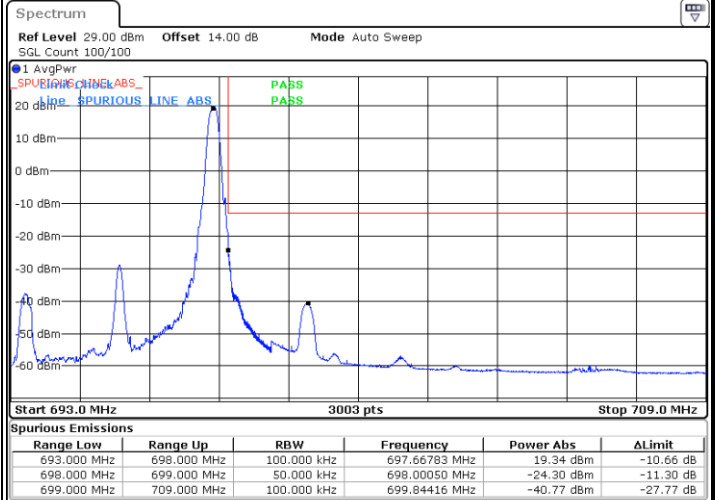

Middle Channel / 20MHz / 64QAM

Date: 5.DEC.2022 08:59:06

Highest Channel / 15MHz / 64QAM

Date: 5.DEC.2022 08:32:30

Highest Channel / 20MHz / 64QAM

Date: 5.DEC.2022 09:00:42

# Conducted Band Edge

**LTE Band 71 / 5MHz / 16QAM**

**Lowest Band Edge / 1 RB**

**Highest Band Edge / 1 RB**

**Lowest Band Edge / Full RB**

**Highest Band Edge / Full RB**

LTE Band 71 / 5MHz / 64QAM

Lowest Band Edge / 1RB

Date: 4.DEC.2022 15:49:41

Highest Band Edge / 1 RB

Date: 4.DEC.2022 15:55:02

Lowest Band Edge / Full RB

Date: 4.DEC.2022 15:50:44

Highest Band Edge / Full RB

Date: 4.DEC.2022 15:56:05

LTE Band 71 / 10MHz / QPSK

Lowest Band Edge / 1 RB

Date: 4.DEC.2022 15:59:45

Highest Band Edge / 1 RB

Date: 4.DEC.2022 16:11:06

Lowest Band Edge / Full RB

Date: 4.DEC.2022 16:01:52

Highest Band Edge / Full RB

Date: 4.DEC.2022 16:13:14