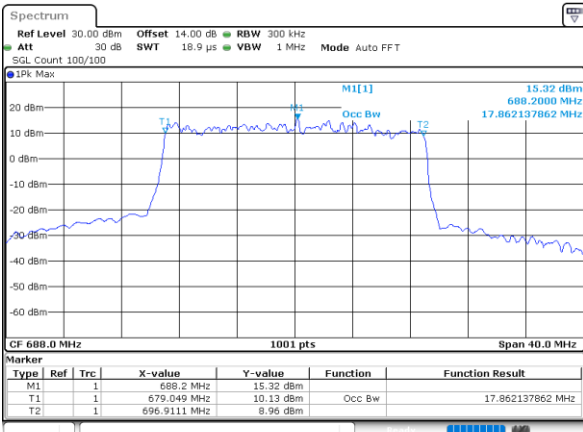

Lowest Channel / 20MHz / QPSK

Date: 5,DEC,2022 08:13:14

Lowest Channel / 20MHz / 16QAM

Date: 5,DEC,2022 08:13:39

Middle Channel / 20MHz / QPSK

Date: 5,DEC,2022 08:14:01

Middle Channel / 20MHz / 16QAM

Date: 5,DEC,2022 08:14:26

Highest Channel / 20MHz / QPSK

Date: 5,DEC,2022 08:14:33

Highest Channel / 20MHz / 16QAM

Date: 5,DEC,2022 08:14:58

LTE Band 71

Lowest Channel / 5MHz / 64QAM

Date: 4.DEC.2022 15:48:22

Lowest Channel / 10MHz / 64QAM