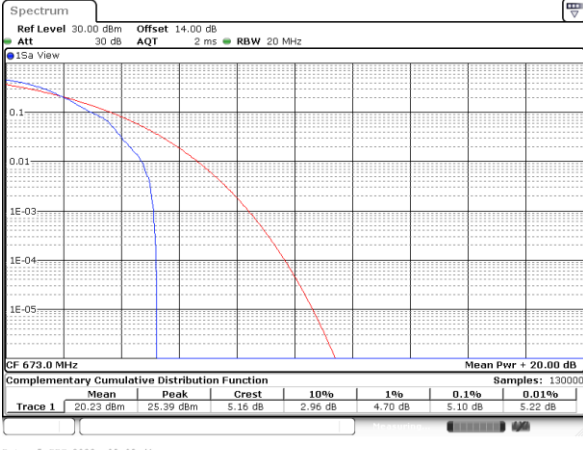

Lowest Channel / Full RB

Date: 5,DEC,2022 09:04:54

Middle Channel / 1RB

Date: 5,DEC,2022 09:05:20

Middle Channel / Full RB

Date: 5,DEC,2022 09:05:46

Highest Channel / 1RB

Date: 5,DEC,2022 09:06:12

Highest Channel / Full RB

Date: 5,DEC,2022 09:06:39

LTE Band 71 / 20MHz / 64QAM

Lowest Channel / 1RB

Date: 5,DEC,2022 09:10:41

Lowest Channel / Full RB

Date: 5,DEC,2022 09:10:07

Middle Channel / 1RB

Date: 5,DEC,2022 09:11:32

Middle Channel / Full RB

Date: 5,DEC,2022 09:11:58

Highest Channel / 1RB

Date: 5,DEC,2022 09:11:24

Highest Channel / Full RB

Date: 5,DEC,2022 09:11:50

26dB Bandwidth