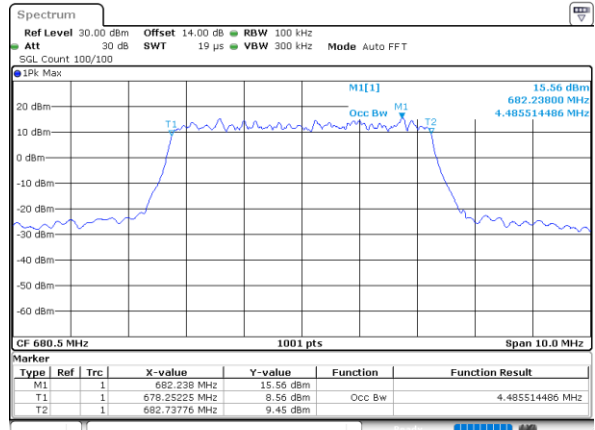

Middle Channel / 20MHz / 64QAM

Date: 5,DEC,2022 08:59:21

Highest Channel / 15MHz / 64QAM

Date: 5,DEC,2022 08:32:45

Highest Channel / 20MHz / 64QAM

Date: 5,DEC,2022 09:00:57

**Occupied Bandwidth**

Mode	LTE Band 71 : 99%OBW(MHz)											
BW	1.4MHz		3MHz		5MHz		10MHz		15MHz		20MHz	
Mod.	QPSK	16QAM	QPSK	16QAM	QPSK	16QAM	QPSK	16QAM	QPSK	16QAM	QPSK	16QAM
Lowest CH	-	-	-	-	4.48	4.54	9.05	9.01	13.43	13.40	17.86	17.86
Middle CH	-	-	-	-	4.48	4.49	9.01	9.03	13.46	13.43	17.86	17.82
Highest CH	-	-	-	-	4.50	4.49	9.03	9.07	13.46	13.46	17.86	17.86
Mode	LTE Band 71 : 99%OBW(MHz)											
BW	1.4MHz		3MHz		5MHz		10MHz		15MHz		20MHz	
Mod.	64QAM		64QAM		64QAM		64QAM		64QAM		64QAM	
Lowest CH	-	-	-	-	4.51	-	9.03	-	13.49	-	17.86	-
Middle CH	-	-	-	-	4.50	-	9.03	-	13.46	-	17.82	-
Highest CH	-	-	-	-	4.49	-	8.99	-	13.40	-	17.82	-

LTE Band 71

Lowest Channel / 5MHz / QPSK

Date: 4.DEC.2022 15:29:12

Lowest Channel / 5MHz / 16QAM

Date: 4.DEC.2022 15:29:37

Middle Channel / 5MHz / QPSK

Date: 4.DEC.2022 15:37:02

Middle Channel / 5MHz / 16QAM

Date: 4.DEC.2022 15:37:26

Highest Channel / 5MHz / QPSK

Date: 4.DEC.2022 15:40:33

Highest Channel / 5MHz / 16QAM

Date: 4.DEC.2022 15:40:58

LTE Band 71

Lowest Channel / 10MHz / QPSK

Date: 4.DEC.2022 15:57:27