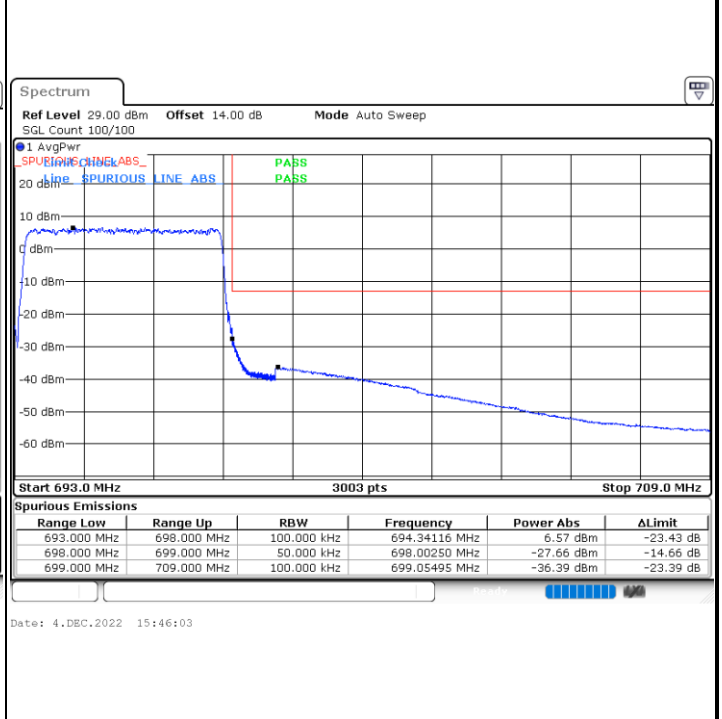

Middle Channel / 20MHz / 64QAM

Date: 5.DEC.2022 08:59:06

Highest Channel / 15MHz / 64QAM

Date: 5.DEC.2022 08:32:30

Highest Channel / 20MHz / 64QAM

Date: 5.DEC.2022 09:00:42

# Conducted Band Edge

**LTE Band 71 / 5MHz / 16QAM**

**Lowest Band Edge / 1 RB**

**Highest Band Edge / 1 RB**

**Lowest Band Edge / Full RB**

**Highest Band Edge / Full RB**

LTE Band 71 / 5MHz / 64QAM

Lowest Band Edge / 1RB

Date: 4.DEC.2022 15:49:41

Highest Band Edge / 1 RB

Date: 4.DEC.2022 15:55:02

Lowest Band Edge / Full RB

Date: 4.DEC.2022 15:50:44

Highest Band Edge / Full RB

Date: 4.DEC.2022 15:56:05

LTE Band 71 / 10MHz / QPSK

Lowest Band Edge / 1 RB

Date: 4.DEC.2022 15:59:45

Highest Band Edge / 1 RB

Date: 4.DEC.2022 16:11:06

Lowest Band Edge / Full RB

Date: 4.DEC.2022 16:01:52

Highest Band Edge / Full RB

Date: 4.DEC.2022 16:13:14