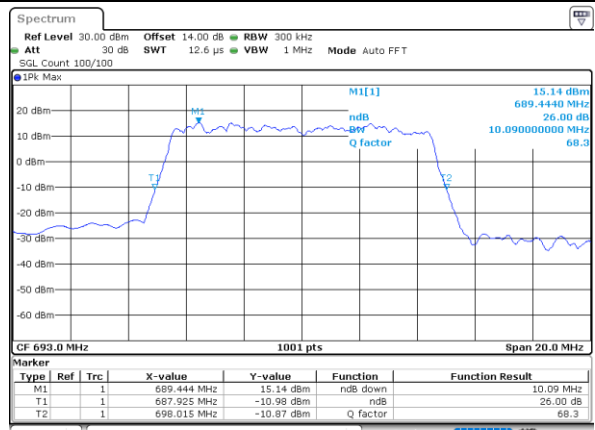

Highest Channel / 20MHz / QPSK

Date: 5,DEC,2022 08:48:23

Highest Channel / 20MHz / 16QAM

Date: 5,DEC,2022 08:48:48

LTE Band 71

Lowest Channel / 5MHz / 64QAM

Date: 4.DEC.2022 15:48:37

Lowest Channel / 10MHz / 64QAM

Date: 4.DEC.2022 16:16:52

Middle Channel / 5MHz / 64QAM

Date: 4.DEC.2022 15:52:21

Middle Channel / 10MHz / 64QAM

Date: 4.DEC.2022 16:20:35

Highest Channel / 5MHz / 64QAM

Date: 4.DEC.2022 15:53:57

Highest Channel / 10MHz / 64QAM