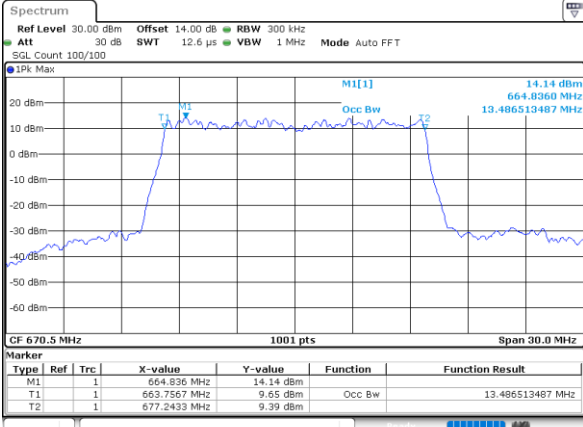

Highest Channel / 20MHz / QPSK

Date: 5,DEC,2022 08:14:33

Highest Channel / 20MHz / 16QAM

Date: 5,DEC,2022 08:14:58

LTE Band 71

Lowest Channel / 5MHz / 64QAM

Date: 4.DEC.2022 15:48:22

Lowest Channel / 10MHz / 64QAM

Date: 4.DEC.2022 16:16:37

Middle Channel / 5MHz / 64QAM

Date: 4.DEC.2022 15:52:06

Middle Channel / 10MHz / 64QAM

Date: 4.DEC.2022 16:20:20

Highest Channel / 5MHz / 64QAM

Date: 4.DEC.2022 15:53:42

Highest Channel / 10MHz / 64QAM

Date: 4.DEC.2022 16:21:58

LTE Band 71

Lowest Channel / 15MHz / 64QAM

Date: 4.DEC.2022 16:44:55

Lowest Channel / 20MHz / 64QAM

Date: 5.DEC.2022 08:55:21

Middle Channel / 15MHz / 64QAM

Date: 5.DEC.2022 08:30:53