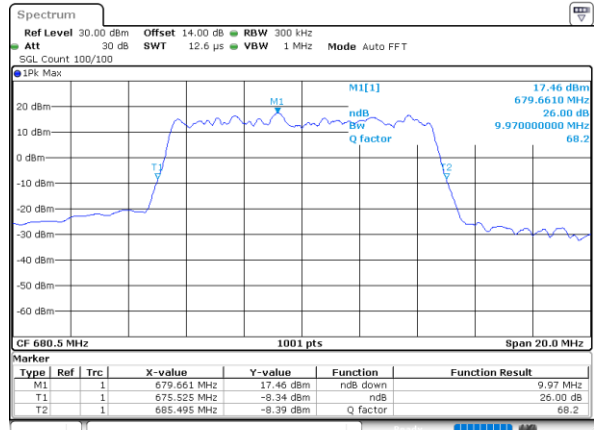

Date: 4,DEC,2022 15:38:15

Highest Channel / 5MHz / QPSK

Date: 4,DEC,2022 15:41:23

Highest Channel / 5MHz / 16QAM

Date: 4,DEC,2022 15:41:48

LTE Band 71

Lowest Channel / 10MHz / QPSK

Date: 4,DEC,2022 15:58:17

Lowest Channel / 10MHz / 16QAM

Date: 4,DEC,2022 15:58:42

Middle Channel / 10MHz / QPSK

Date: 4,DEC,2022 16:06:04

Middle Channel / 10MHz / 16QAM

Date: 4,DEC,2022 16:06:28

Highest Channel / 10MHz / QPSK

Date: 4,DEC,2022 16:10:37

Highest Channel / 10MHz / 16QAM

Date: 4,DEC,2022 16:10:02

LTE Band 71

Lowest Channel / 15MHz / QPSK

Date: 4,DEC,2022 16:26:34

Lowest Channel / 15MHz / 16QAM

Date: 4,DEC,2022 16:26:59

Middle Channel / 15MHz / QPSK