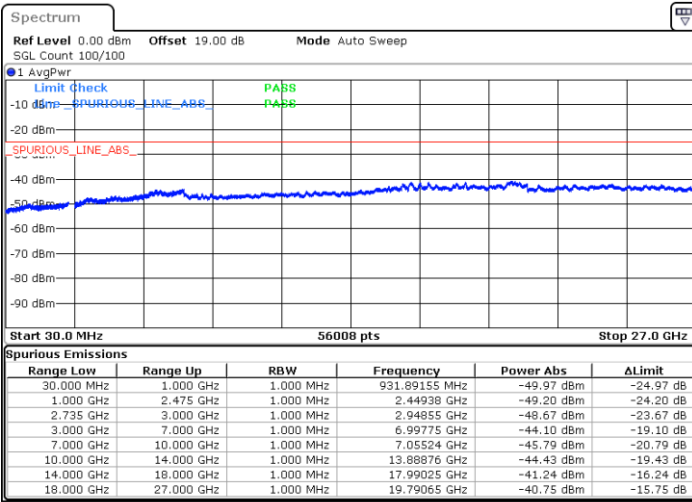

LTE Band 41C / 20MHz+20MHz

64QAM

Highest Channel / 1RB0 and 1RB99

Highest Channel / 1RB99 and 1RB0

Date: 16.DEC.2022 17:19:14

Date: 16.DEC.2022 17:18:04

Highest Channel / FullIRB

N/A

# LTE Band 71

## Peak-to-Average Ratio

Mode	LTE Band 71 / 20MHz				
Mod.	QPSK		16QAM		Limit: 13dB
RB Size	1RB	Full RB	1RB	Full RB	Result
Lowest CH	4.03	4.90	4.32	5.86	PASS
Middle CH	4.29	4.93	5.01	5.83	
Highest CH	4.35	4.96	4.78	5.86	
Mode	LTE Band 71 / 20MHz				
Mod.	64QAM				Limit: 13dB
RB Size	1RB	Full RB			Result
Lowest CH	5.10	6.23	-	-	PASS
Middle CH	5.65	6.26	-	-	
Highest CH	5.91	6.38	-	-	