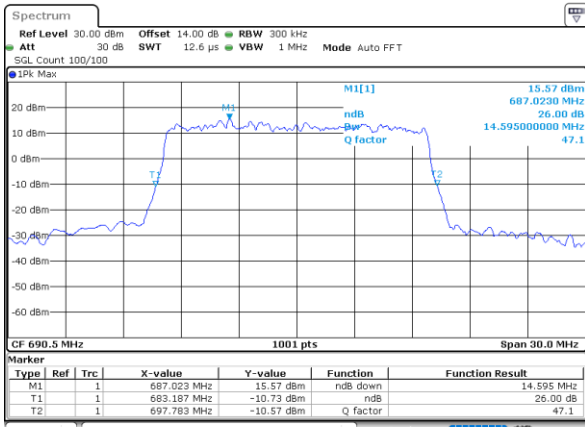

Highest Channel / 10MHz / 16QAM

Date: 4,DEC,2022 16:10:02

LTE Band 71

Lowest Channel / 15MHz / QPSK

Date: 4,DEC,2022 16:26:34

Lowest Channel / 15MHz / 16QAM

Date: 4,DEC,2022 16:26:59

Middle Channel / 15MHz / QPSK

Date: 4,DEC,2022 16:34:23

Middle Channel / 15MHz / 16QAM

Date: 4,DEC,2022 16:34:47

Highest Channel / 15MHz / QPSK

Date: 4,DEC,2022 16:37:55

Highest Channel / 15MHz / 16QAM

Date: 4,DEC,2022 16:38:20

LTE Band 71