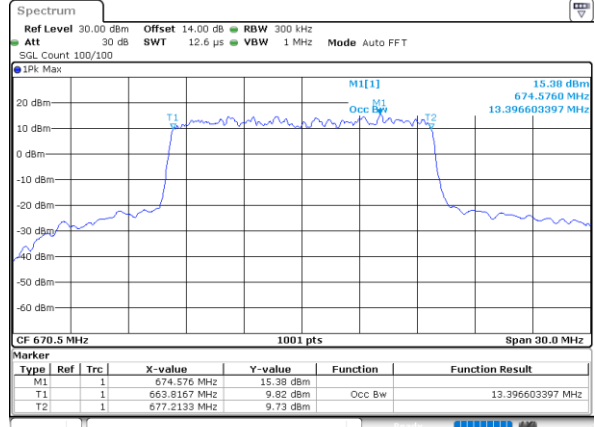

Highest Channel / 10MHz / 16QAM

Date: 4.DEC.2022 16:09:11

LTE Band 71

Lowest Channel / 15MHz / QPSK

Date: 4.DEC.2022 16:25:44

Lowest Channel / 15MHz / 16QAM

Date: 4.DEC.2022 16:26:09

Middle Channel / 15MHz / QPSK

Date: 4.DEC.2022 16:33:33

Middle Channel / 15MHz / 16QAM

Date: 4.DEC.2022 16:33:59

Highest Channel / 15MHz / QPSK

Date: 4.DEC.2022 16:37:06

Highest Channel / 15MHz / 16QAM

Date: 4.DEC.2022 16:37:30

LTE Band 71