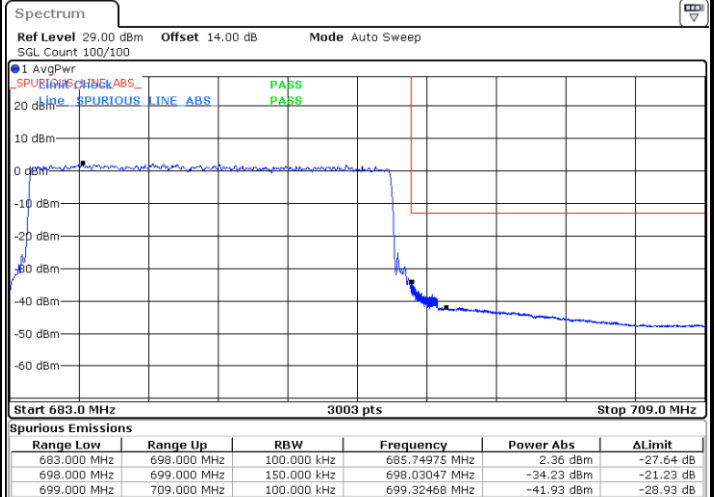

Date: 4.DEC.2022 16:14:18

LTE Band 71 / 10MHz / 64QAM

Lowest Band Edge / 1 RB

Date: 4.DEC.2022 16:17:56

Highest Band Edge / 1 RB

Date: 4.DEC.2022 16:23:18

Lowest Band Edge / Full RB

Date: 4.DEC.2022 16:18:59

Highest Band Edge / Full RB

Date: 4.DEC.2022 16:24:22

LTE Band 71 / 15MHz / QPSK

Lowest Band Edge / 1 RB

Date: 4.DEC.2022 16:28:04

Highest Band Edge / 1 RB

Date: 4.DEC.2022 16:39:25

Lowest Band Edge / Full RB

Date: 4.DEC.2022 16:30:11

Highest Band Edge / Full RB

Date: 4.DEC.2022 16:41:32

LTE Band 71 / 15MHz / 16QAM

Lowest Band Edge / 1 RB

Date: 4.DEC.2022 16:29:07

Highest Band Edge / 1 RB

Date: 4.DEC.2022 16:40:28

Lowest Band Edge / Full RB

Date: 4.DEC.2022 16:31:15

Highest Band Edge / Full RB

Date: 4.DEC.2022 16:42:35