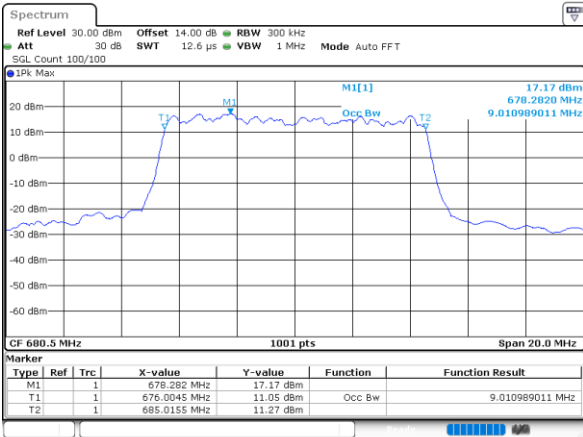

LTE Band 71

Lowest Channel / 5MHz / QPSK

Date: 4.DEC.2022 15:29:12

Lowest Channel / 5MHz / 16QAM

Date: 4.DEC.2022 15:29:37

Middle Channel / 5MHz / QPSK

Date: 4.DEC.2022 15:37:02

Middle Channel / 5MHz / 16QAM

Date: 4.DEC.2022 15:37:26

Highest Channel / 5MHz / QPSK

Date: 4.DEC.2022 15:40:33

Highest Channel / 5MHz / 16QAM

Date: 4.DEC.2022 15:40:58

LTE Band 71

Lowest Channel / 10MHz / QPSK

Date: 4.DEC.2022 15:57:27

Lowest Channel / 10MHz / 16QAM

Date: 4.DEC.2022 15:57:52

Middle Channel / 10MHz / QPSK

Date: 4.DEC.2022 16:05:15

Middle Channel / 10MHz / 16QAM

Date: 4.DEC.2022 16:05:39

Highest Channel / 10MHz / QPSK

Date: 4.DEC.2022 16:08:46