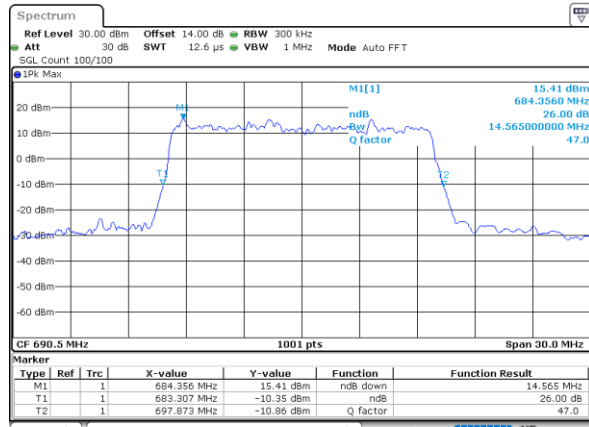

Highest Channel / 10MHz / 16QAM

Date: 4,DEC,2022 16:10:02

LTE Band 71

Lowest Channel / 15MHz / QPSK

Date: 4,DEC,2022 16:26:34

Lowest Channel / 15MHz / 16QAM

Date: 4,DEC,2022 16:26:59

Middle Channel / 15MHz / QPSK

Date: 4,DEC,2022 16:34:23

Middle Channel / 15MHz / 16QAM

Date: 4,DEC,2022 16:34:47

Highest Channel / 15MHz / QPSK

Date: 4,DEC,2022 16:37:55

Highest Channel / 15MHz / 16QAM

Date: 4,DEC,2022 16:38:20

LTE Band 71