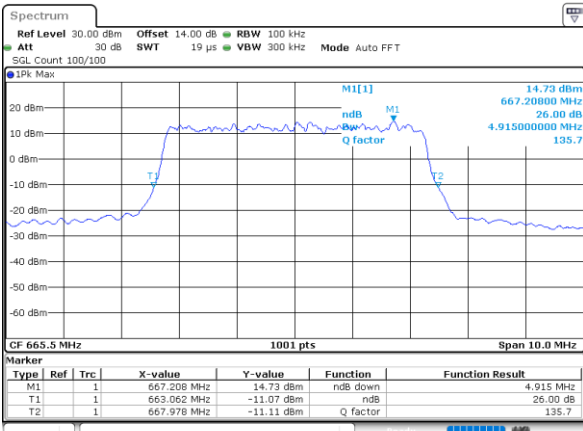

Highest Channel / 20MHz / QPSK

Date: 5,DEC,2022 08:48:23

Highest Channel / 20MHz / 16QAM

Date: 5,DEC,2022 08:48:48

LTE Band 71

Lowest Channel / 5MHz / 64QAM

Date: 4.DEC.2022 15:48:37

Lowest Channel / 10MHz / 64QAM

Date: 4.DEC.2022 16:16:52

Middle Channel / 5MHz / 64QAM

Date: 4.DEC.2022 15:52:21

Middle Channel / 10MHz / 64QAM

Date: 4.DEC.2022 16:20:35

Highest Channel / 5MHz / 64QAM

Date: 4.DEC.2022 15:53:57

Highest Channel / 10MHz / 64QAM