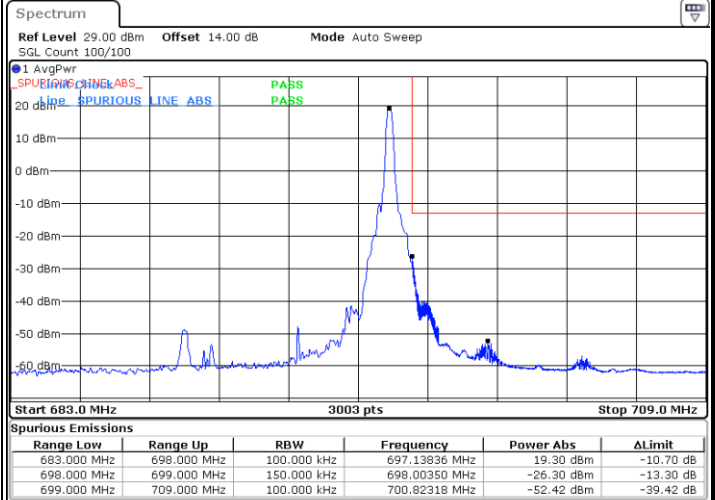

Date: 4.DEC.2022 16:14:18

LTE Band 71 / 10MHz / 64QAM

Lowest Band Edge / 1 RB

Date: 4.DEC.2022 16:17:56

Highest Band Edge / 1 RB

Date: 4.DEC.2022 16:23:18

Lowest Band Edge / Full RB

Date: 4.DEC.2022 16:18:59

Highest Band Edge / Full RB

Date: 4.DEC.2022 16:24:22

LTE Band 71 / 15MHz / QPSK

Lowest Band Edge / 1 RB

Date: 4.DEC.2022 16:28:04

Highest Band Edge / 1 RB

Date: 4.DEC.2022 16:39:25

Lowest Band Edge / Full RB

Date: 4.DEC.2022 16:30:11

Highest Band Edge / Full RB

Date: 4.DEC.2022 16:41:32

LTE Band 71 / 15MHz / 16QAM

Lowest Band Edge / 1 RB

Date: 4.DEC.2022 16:29:07

Highest Band Edge / 1 RB

Date: 4.DEC.2022 16:40:28

Lowest Band Edge / Full RB

Date: 4.DEC.2022 16:31:15

Highest Band Edge / Full RB

Date: 4.DEC.2022 16:42:35