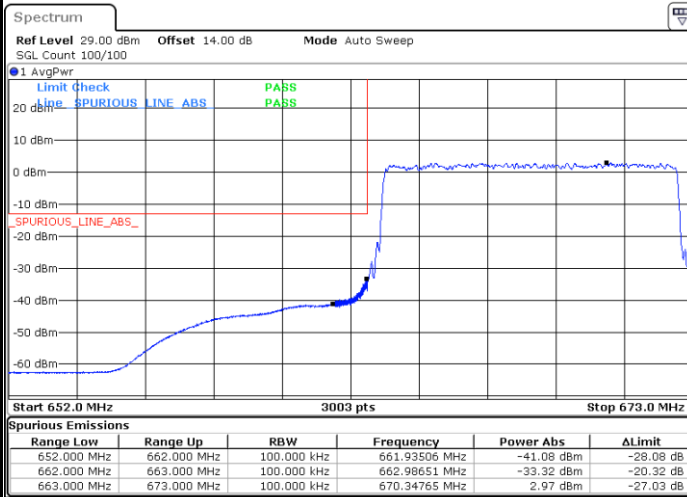

LTE Band 71 / 10MHz / 16QAM

Lowest Band Edge / 1 RB

Date: 4.DEC.2022 16:00:49

Highest Band Edge / 1 RB

Date: 4.DEC.2022 16:12:10

Lowest Band Edge / Full RB

Date: 4.DEC.2022 16:02:56

Highest Band Edge / Full RB

Date: 4.DEC.2022 16:14:18

LTE Band 71 / 10MHz / 64QAM

Lowest Band Edge / 1 RB

Date: 4.DEC.2022 16:17:56

Highest Band Edge / 1 RB

Date: 4.DEC.2022 16:23:18

Lowest Band Edge / Full RB

Date: 4.DEC.2022 16:18:59

Highest Band Edge / Full RB

Date: 4.DEC.2022 16:24:22

LTE Band 71 / 15MHz / QPSK

Lowest Band Edge / 1 RB

Date: 4.DEC.2022 16:28:04

Highest Band Edge / 1 RB

Date: 4.DEC.2022 16:39:25

Lowest Band Edge / Full RB

Date: 4.DEC.2022 16:30:11

Highest Band Edge / Full RB

Date: 4.DEC.2022 16:41:32

LTE Band 71 / 15MHz / 16QAM

Lowest Band Edge / 1 RB

Date: 4.DEC.2022 16:29:07

Highest Band Edge / 1 RB

Date: 4.DEC.2022 16:40:28