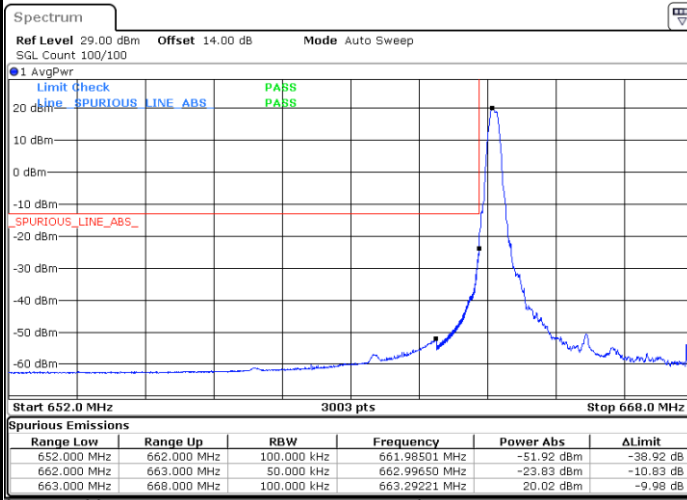

Middle Channel / 20MHz / 64QAM

Date: 5.DEC.2022 08:59:06

Highest Channel / 15MHz / 64QAM

Date: 5.DEC.2022 08:32:30

Highest Channel / 20MHz / 64QAM

Date: 5.DEC.2022 09:00:42

# Conducted Band Edge

**LTE Band 71 / 5MHz / 16QAM**

**Lowest Band Edge / 1 RB**

**Highest Band Edge / 1 RB**

**Lowest Band Edge / Full RB**

**Highest Band Edge / Full RB**

LTE Band 71 / 5MHz / 64QAM

Lowest Band Edge / 1RB

Date: 4.DEC.2022 15:49:41

Highest Band Edge / 1 RB

Date: 4.DEC.2022 15:55:02

Lowest Band Edge / Full RB

Date: 4.DEC.2022 15:50:44

Highest Band Edge / Full RB

Date: 4.DEC.2022 15:56:05

LTE Band 71 / 10MHz / QPSK