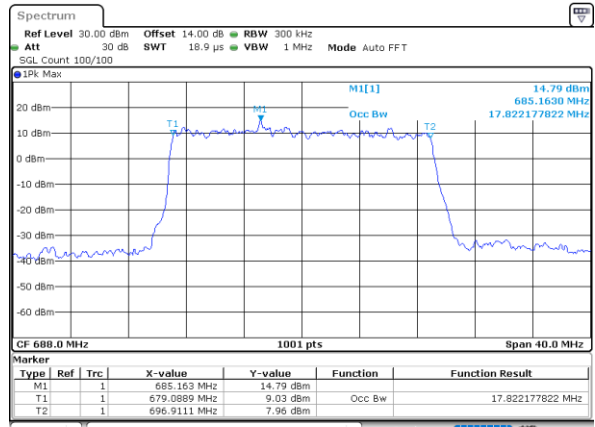

Middle Channel / 20MHz / 64QAM

Date: 5.DEC.2022 08:59:06

Highest Channel / 15MHz / 64QAM

Date: 5.DEC.2022 08:32:30

Highest Channel / 20MHz / 64QAM

Date: 5.DEC.2022 09:00:42

# Conducted Band Edge

**LTE Band 71 / 5MHz / 16QAM**

**Lowest Band Edge / 1 RB**

**Highest Band Edge / 1 RB**

**Lowest Band Edge / Full RB**

**Highest Band Edge / Full RB**

LTE Band 71 / 5MHz / 64QAM

Lowest Band Edge / 1RB