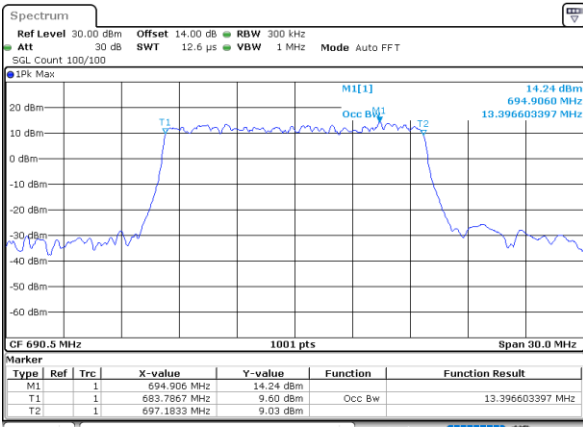

Date: 4.DEC.2022 16:21:58

LTE Band 71

Lowest Channel / 15MHz / 64QAM

Date: 4.DEC.2022 16:44:55

Lowest Channel / 20MHz / 64QAM

Date: 5.DEC.2022 08:55:21

Middle Channel / 15MHz / 64QAM

Date: 5.DEC.2022 08:30:53

Middle Channel / 20MHz / 64QAM

Date: 5.DEC.2022 08:59:06

Highest Channel / 15MHz / 64QAM

Date: 5.DEC.2022 08:32:30

Highest Channel / 20MHz / 64QAM

Date: 5.DEC.2022 09:00:42