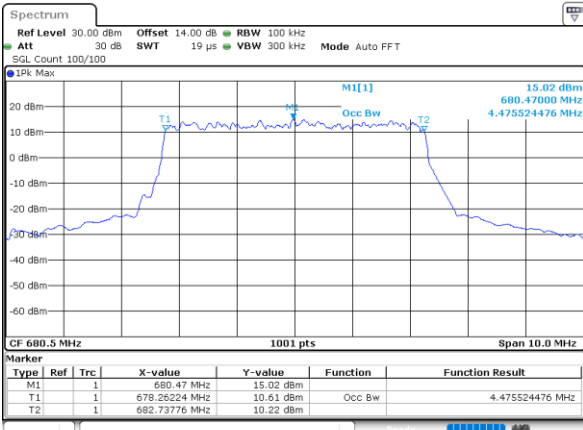

Middle Channel / 20MHz / 64QAM

Date: 5,DEC,2022 08:59:21

Highest Channel / 15MHz / 64QAM

Date: 5,DEC,2022 08:32:45

Highest Channel / 20MHz / 64QAM

Date: 5,DEC,2022 09:00:57

**Occupied Bandwidth**

Mode	LTE Band 71 : 99%OBW(MHz)											
BW	1.4MHz		3MHz		5MHz		10MHz		15MHz		20MHz	
Mod.	QPSK	16QAM	QPSK	16QAM	QPSK	16QAM	QPSK	16QAM	QPSK	16QAM	QPSK	16QAM
Lowest CH	-	-	-	-	4.48	4.54	9.05	9.01	13.43	13.40	17.86	17.86
Middle CH	-	-	-	-	4.48	4.49	9.01	9.03	13.46	13.43	17.86	17.82
Highest CH	-	-	-	-	4.50	4.49	9.03	9.07	13.46	13.46	17.86	17.86
Mode	LTE Band 71 : 99%OBW(MHz)											
BW	1.4MHz		3MHz		5MHz		10MHz		15MHz		20MHz	
Mod.	64QAM		64QAM		64QAM		64QAM		64QAM		64QAM	
Lowest CH	-	-	-	-	4.51	-	9.03	-	13.49	-	17.86	-
Middle CH	-	-	-	-	4.50	-	9.03	-	13.46	-	17.82	-
Highest CH	-	-	-	-	4.49	-	8.99	-	13.40	-	17.82	-

LTE Band 71

Lowest Channel / 5MHz / QPSK

Date: 4.DEC.2022 15:29:12

Lowest Channel / 5MHz / 16QAM

Date: 4.DEC.2022 15:29:37

Middle Channel / 5MHz / QPSK

Date: 4.DEC.2022 15:37:02

Middle Channel / 5MHz / 16QAM

Date: 4.DEC.2022 15:37:26

Highest Channel / 5MHz / QPSK

Date: 4.DEC.2022 15:40:33

Highest Channel / 5MHz / 16QAM

Date: 4.DEC.2022 15:40:58

LTE Band 71

Lowest Channel / 10MHz / QPSK

Date: 4.DEC.2022 15:57:27