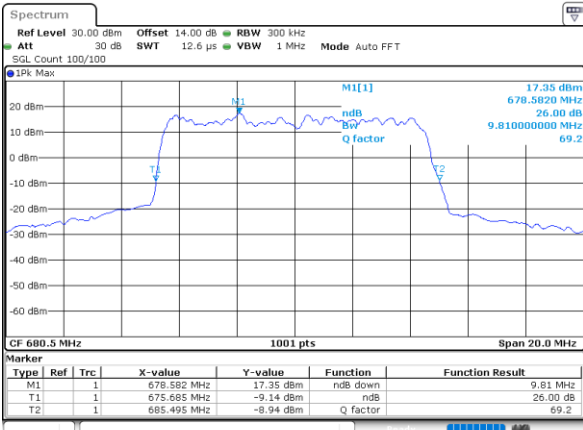

Middle Channel / 10MHz / QPSK

Date: 4,DEC,2022 16:06:04