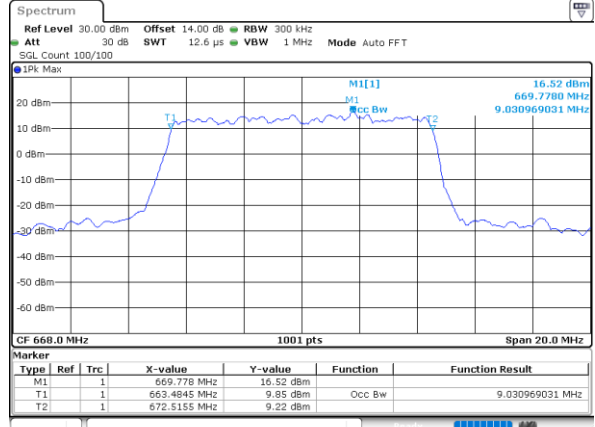

Highest Channel / 20MHz / QPSK

Date: 5,DEC,2022 08:14:33

Highest Channel / 20MHz / 16QAM

Date: 5,DEC,2022 08:14:58

LTE Band 71

Lowest Channel / 5MHz / 64QAM

Date: 4.DEC.2022 15:48:22

Lowest Channel / 10MHz / 64QAM

Date: 4.DEC.2022 16:16:37

Middle Channel / 5MHz / 64QAM

Date: 4.DEC.2022 15:52:06

Middle Channel / 10MHz / 64QAM

Date: 4.DEC.2022 16:20:20

Highest Channel / 5MHz / 64QAM

Date: 4.DEC.2022 15:53:42

Highest Channel / 10MHz / 64QAM