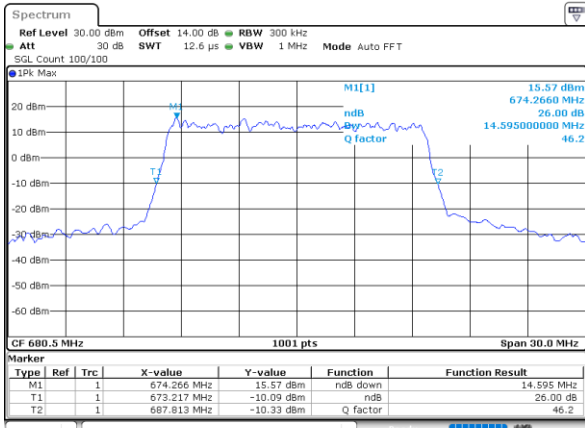

Highest Channel / 10MHz / 16QAM

Date: 4,DEC,2022 16:10:02

LTE Band 71

Lowest Channel / 15MHz / QPSK

Date: 4,DEC,2022 16:26:34

Lowest Channel / 15MHz / 16QAM

Date: 4,DEC,2022 16:26:59

Middle Channel / 15MHz / QPSK

Date: 4,DEC,2022 16:34:23

Middle Channel / 15MHz / 16QAM

Date: 4,DEC,2022 16:34:47

Highest Channel / 15MHz / QPSK

Date: 4,DEC,2022 16:37:55

Highest Channel / 15MHz / 16QAM

Date: 4,DEC,2022 16:38:20

LTE Band 71