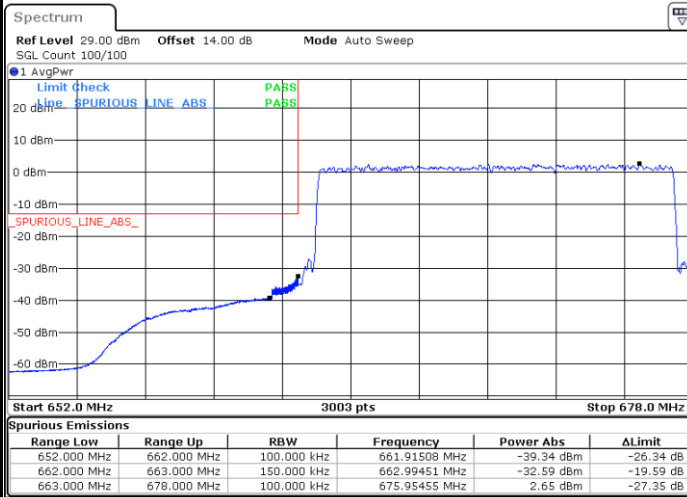

LTE Band 71 / 10MHz / 16QAM

Lowest Band Edge / 1 RB

Date: 4.DEC.2022 16:00:49

Highest Band Edge / 1 RB

Date: 4.DEC.2022 16:12:10

Lowest Band Edge / Full RB

Date: 4.DEC.2022 16:02:56

Highest Band Edge / Full RB

Date: 4.DEC.2022 16:14:18

LTE Band 71 / 10MHz / 64QAM

Lowest Band Edge / 1 RB

Date: 4.DEC.2022 16:17:56

Highest Band Edge / 1 RB

Date: 4.DEC.2022 16:23:18

Lowest Band Edge / Full RB

Date: 4.DEC.2022 16:18:59

Highest Band Edge / Full RB

Date: 4.DEC.2022 16:24:22

LTE Band 71 / 15MHz / QPSK

Lowest Band Edge / 1 RB

Date: 4.DEC.2022 16:28:04

Highest Band Edge / 1 RB

Date: 4.DEC.2022 16:39:25

Lowest Band Edge / Full RB

Date: 4.DEC.2022 16:30:11

Highest Band Edge / Full RB

Date: 4.DEC.2022 16:41:32

LTE Band 71 / 15MHz / 16QAM

Lowest Band Edge / 1 RB

Date: 4.DEC.2022 16:29:07

Highest Band Edge / 1 RB

Date: 4.DEC.2022 16:40:28