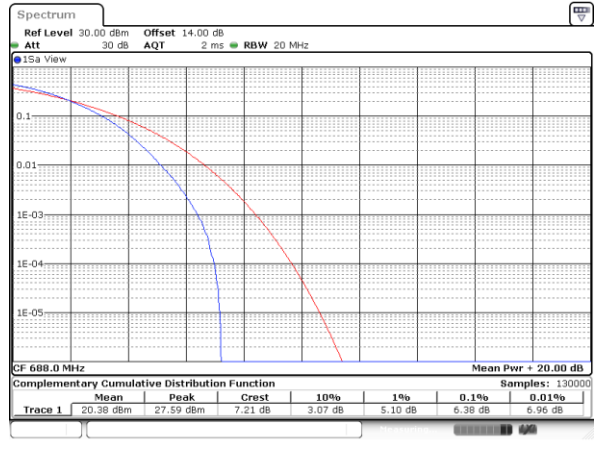

Highest Channel / Full RB

Date: 5,DEC,2022 09:06:39

LTE Band 71 / 20MHz / 64QAM

Lowest Channel / 1RB

Date: 5,DEC,2022 09:10:41

Lowest Channel / Full RB

Date: 5,DEC,2022 09:10:07

Middle Channel / 1RB

Date: 5,DEC,2022 09:11:32

Middle Channel / Full RB

Date: 5,DEC,2022 09:11:58

Highest Channel / 1RB

Date: 5,DEC,2022 09:11:24

Highest Channel / Full RB

Date: 5,DEC,2022 09:11:50

26dB Bandwidth

Mode	LTE Band 71 : 26dB BW(MHz)											
BW	1.4MHz		3MHz		5MHz		10MHz		15MHz		20MHz	
Mod.	QPSK	16QAM	QPSK	16QAM	QPSK	16QAM	QPSK	16QAM	QPSK	16QAM	QPSK	16QAM
Lowest CH	-	-	-	-	5.01	5.03	9.81	9.61	14.18	14.21	19.22	18.98
Middle CH	-	-	-	-	5.02	5.02	9.81	9.97	14.60	14.12	19.14	18.86
Highest CH	-	-	-	-	4.99	5.00	9.89	9.95	14.60	14.57	19.10	19.30
Mode	LTE Band 71 : 26dB BW(MHz)											
BW	1.4MHz		3MHz		5MHz		10MHz		15MHz		20MHz	
Mod.	64QAM		64QAM		64QAM		64QAM		64QAM		64QAM	
Lowest CH	-	-	-	-	4.92	-	9.83	-	14.21	-	19.14	-
Middle CH	-	-	-	-	5.00	-	10.03	-	14.66	-	19.06	-
Highest CH	-	-	-	-	5.00	-	10.09	-	14.39	-	19.14	-