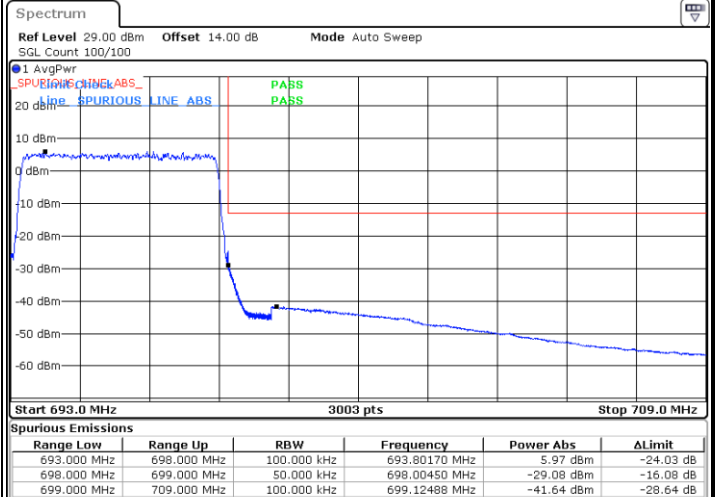

# Conducted Band Edge

**LTE Band 71 / 5MHz / 16QAM**

**Lowest Band Edge / 1 RB**

**Highest Band Edge / 1 RB**

**Lowest Band Edge / Full RB**

**Highest Band Edge / Full RB**

LTE Band 71 / 5MHz / 64QAM

Lowest Band Edge / 1RB

Date: 4.DEC.2022 15:49:41

Highest Band Edge / 1 RB

Date: 4.DEC.2022 15:55:02

Lowest Band Edge / Full RB

Date: 4.DEC.2022 15:50:44

Highest Band Edge / Full RB

Date: 4.DEC.2022 15:56:05

LTE Band 71 / 10MHz / QPSK

Lowest Band Edge / 1 RB

Date: 4.DEC.2022 15:59:45

Highest Band Edge / 1 RB

Date: 4.DEC.2022 16:11:06

Lowest Band Edge / Full RB

Date: 4.DEC.2022 16:01:52

Highest Band Edge / Full RB

Date: 4.DEC.2022 16:13:14

LTE Band 71 / 10MHz / 16QAM

Lowest Band Edge / 1 RB

Date: 4.DEC.2022 16:00:49

Highest Band Edge / 1 RB

Date: 4.DEC.2022 16:12:10

Lowest Band Edge / Full RB

Date: 4.DEC.2022 16:02:56

Highest Band Edge / Full RB