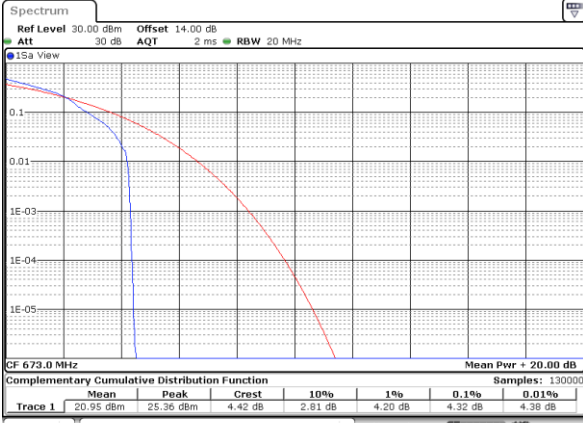

## Peak-to-Average Ratio

Mode	LTE Band 71 / 20MHz				
Mod.	QPSK		16QAM		Limit: 13dB
RB Size	1RB	Full RB	1RB	Full RB	Result
Lowest CH	4.03	4.90	4.32	5.86	PASS
Middle CH	4.29	4.93	5.01	5.83	
Highest CH	4.35	4.96	4.78	5.86	
Mode	LTE Band 71 / 20MHz				
Mod.	64QAM				Limit: 13dB
RB Size	1RB	Full RB			Result
Lowest CH	5.10	6.23	-	-	PASS
Middle CH	5.65	6.26	-	-	
Highest CH	5.91	6.38	-	-	

LTE Band 71 / 20MHz / QPSK

Lowest Channel / 1RB

Date: 5,DEC,2022 09:07:05

Lowest Channel / Full RB

Date: 5,DEC,2022 09:07:31

Middle Channel / 1RB

Date: 5,DEC,2022 09:07:57

Middle Channel / Full RB

Date: 5,DEC,2022 09:08:23

Highest Channel / 1RB

Date: 5,DEC,2022 09:08:49

Highest Channel / Full RB

Date: 5,DEC,2022 09:09:15

LTE Band 71 / 20MHz / 16QAM

Lowest Channel / 1RB

Date: 5,DEC,2022 09:04:28

Lowest Channel / Full RB

Date: 5,DEC,2022 09:04:54

Middle Channel / 1RB

Date: 5,DEC,2022 09:05:20

Middle Channel / Full RB

Date: 5,DEC,2022 09:05:46

Highest Channel / 1RB

Date: 5,DEC,2022 09:06:12