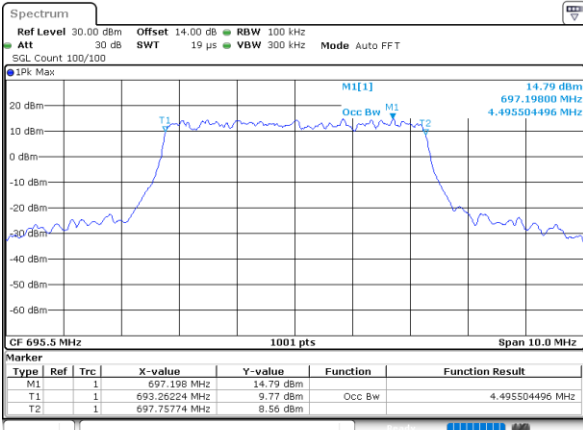

Middle Channel / 20MHz / 64QAM

Date: 5,DEC,2022 08:59:21

Highest Channel / 15MHz / 64QAM

Date: 5,DEC,2022 08:32:45

Highest Channel / 20MHz / 64QAM

Date: 5,DEC,2022 09:00:57

**Occupied Bandwidth**

Mode	LTE Band 71 : 99%OBW(MHz)											
BW	1.4MHz		3MHz		5MHz		10MHz		15MHz		20MHz	
Mod.	QPSK	16QAM	QPSK	16QAM	QPSK	16QAM	QPSK	16QAM	QPSK	16QAM	QPSK	16QAM
Lowest CH	-	-	-	-	4.48	4.54	9.05	9.01	13.43	13.40	17.86	17.86
Middle CH	-	-	-	-	4.48	4.49	9.01	9.03	13.46	13.43	17.86	17.82
Highest CH	-	-	-	-	4.50	4.49	9.03	9.07	13.46	13.46	17.86	17.86
Mode	LTE Band 71 : 99%OBW(MHz)											
BW	1.4MHz		3MHz		5MHz		10MHz		15MHz		20MHz	
Mod.	64QAM		64QAM		64QAM		64QAM		64QAM		64QAM	
Lowest CH	-	-	-	-	4.51	-	9.03	-	13.49	-	17.86	-
Middle CH	-	-	-	-	4.50	-	9.03	-	13.46	-	17.82	-
Highest CH	-	-	-	-	4.49	-	8.99	-	13.40	-	17.82	-

LTE Band 71

Lowest Channel / 5MHz / QPSK

Date: 4.DEC.2022 15:29:12

Lowest Channel / 5MHz / 16QAM

Date: 4.DEC.2022 15:29:37

Middle Channel / 5MHz / QPSK

Date: 4.DEC.2022 15:37:02

Middle Channel / 5MHz / 16QAM

Date: 4.DEC.2022 15:37:26

Highest Channel / 5MHz / QPSK

Date: 4.DEC.2022 15:40:33

Highest Channel / 5MHz / 16QAM

Date: 4.DEC.2022 15:40:58

LTE Band 71

Lowest Channel / 10MHz / QPSK

Date: 4.DEC.2022 15:57:27