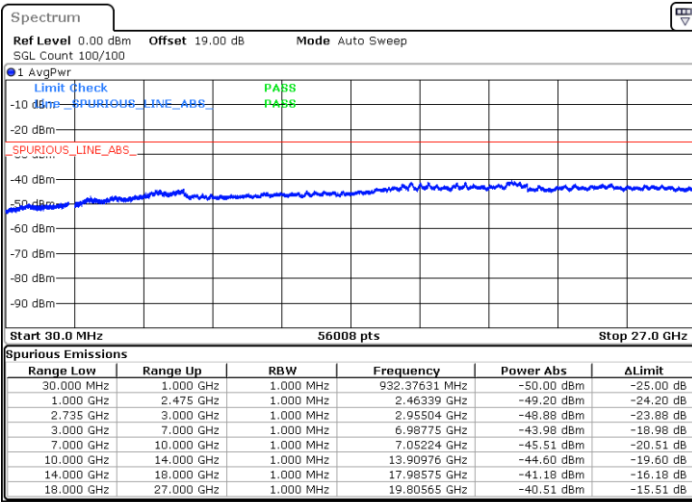

LTE Band 41C / 20MHz+20MHz

64QAM

Highest Channel / 1RB0 and 1RB99

Highest Channel / 1RB99 and 1RB0

Date: 16.DEC.2022 17:19:14

Date: 16.DEC.2022 17:18:04

Highest Channel / FullIRB

N/A

# LTE Band 71

## Peak-to-Average Ratio

Mode	LTE Band 71 / 20MHz				
Mod.	QPSK		16QAM		Limit: 13dB
RB Size	1RB	Full RB	1RB	Full RB	Result
Lowest CH	4.03	4.90	4.32	5.86	PASS
Middle CH	4.29	4.93	5.01	5.83	
Highest CH	4.35	4.96	4.78	5.86	
Mode	LTE Band 71 / 20MHz				
Mod.	64QAM				Limit: 13dB
RB Size	1RB	Full RB			Result
Lowest CH	5.10	6.23	-	-	PASS
Middle CH	5.65	6.26	-	-	
Highest CH	5.91	6.38	-	-	