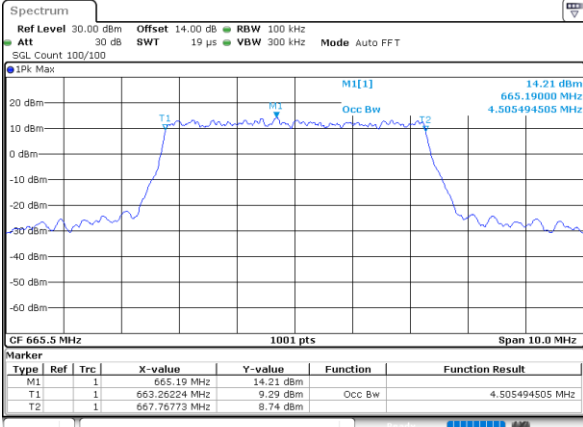

Highest Channel / 20MHz / QPSK

Date: 5,DEC,2022 08:14:33

Highest Channel / 20MHz / 16QAM

Date: 5,DEC,2022 08:14:58

LTE Band 71

Lowest Channel / 5MHz / 64QAM

Date: 4.DEC.2022 15:48:22

Lowest Channel / 10MHz / 64QAM

Date: 4.DEC.2022 16:16:37

Middle Channel / 5MHz / 64QAM

Date: 4.DEC.2022 15:52:06

Middle Channel / 10MHz / 64QAM

Date: 4.DEC.2022 16:20:20

Highest Channel / 5MHz / 64QAM

Date: 4.DEC.2022 15:53:42

Highest Channel / 10MHz / 64QAM