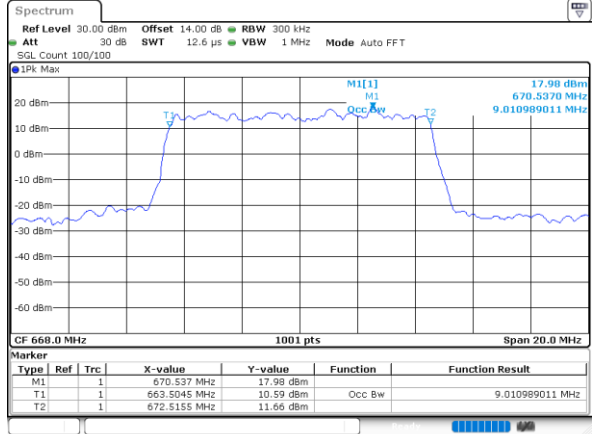

Lowest Channel / 10MHz / 16QAM

Date: 4.DEC.2022 15:57:52