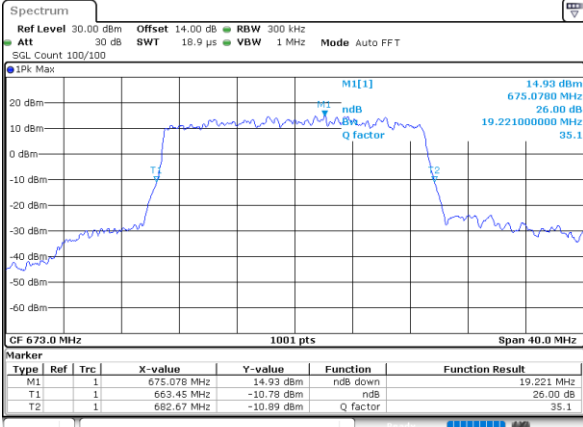

LTE Band 71

Lowest Channel / 20MHz / QPSK

Date: 5,DEC,2022 08:37:03