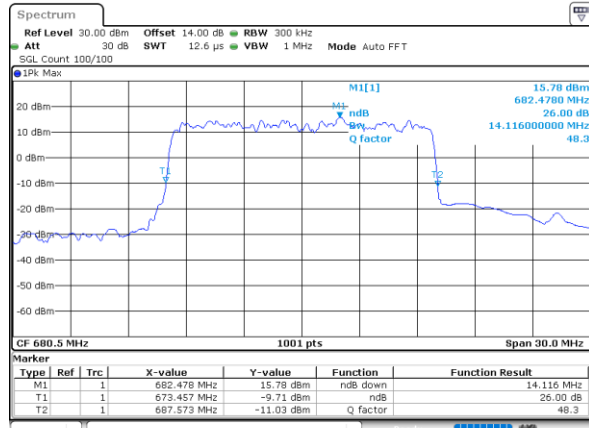

Highest Channel / 10MHz / 16QAM

Date: 4,DEC,2022 16:10:02

LTE Band 71

Lowest Channel / 15MHz / QPSK

Date: 4,DEC,2022 16:26:34

Lowest Channel / 15MHz / 16QAM

Date: 4,DEC,2022 16:26:59

Middle Channel / 15MHz / QPSK

Date: 4,DEC,2022 16:34:23

Middle Channel / 15MHz / 16QAM

Date: 4,DEC,2022 16:34:47

Highest Channel / 15MHz / QPSK

Date: 4,DEC,2022 16:37:55

Highest Channel / 15MHz / 16QAM

Date: 4,DEC,2022 16:38:20

LTE Band 71