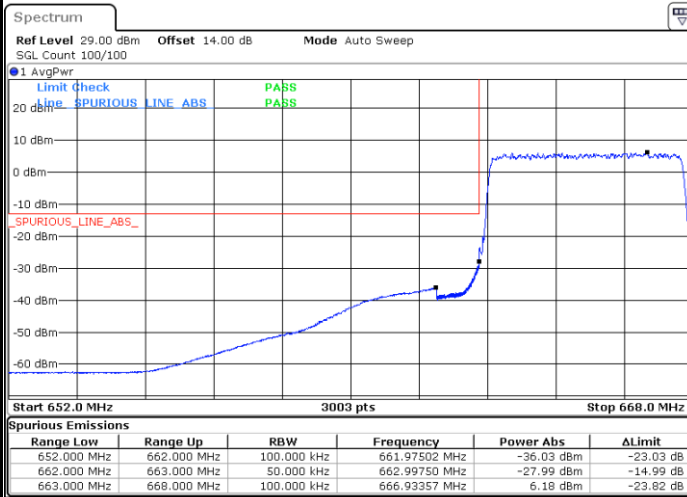

Middle Channel / 20MHz / 64QAM

Date: 5.DEC.2022 08:59:06

Highest Channel / 15MHz / 64QAM

Date: 5.DEC.2022 08:32:30

Highest Channel / 20MHz / 64QAM

Date: 5.DEC.2022 09:00:42

# Conducted Band Edge

**LTE Band 71 / 5MHz / 16QAM**

**Lowest Band Edge / 1 RB**

**Highest Band Edge / 1 RB**

**Lowest Band Edge / Full RB**

**Highest Band Edge / Full RB**

LTE Band 71 / 5MHz / 64QAM

Lowest Band Edge / 1RB

Date: 4.DEC.2022 15:49:41

Highest Band Edge / 1 RB

Date: 4.DEC.2022 15:55:02

Lowest Band Edge / Full RB

Date: 4.DEC.2022 15:50:44

Highest Band Edge / Full RB

Date: 4.DEC.2022 15:56:05

LTE Band 71 / 10MHz / QPSK