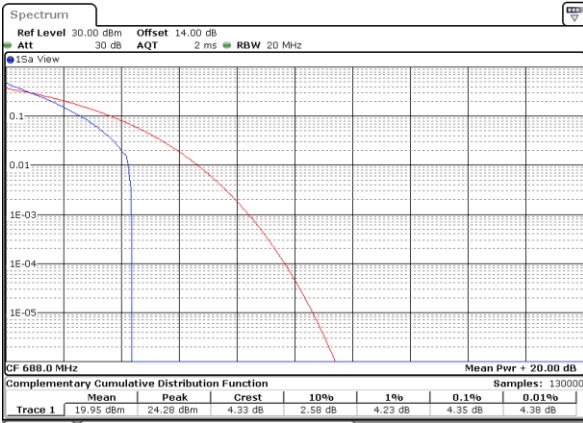

## Peak-to-Average Ratio

Mode	LTE Band 71 / 20MHz				
Mod.	QPSK		16QAM		Limit: 13dB
RB Size	1RB	Full RB	1RB	Full RB	Result
Lowest CH	4.03	4.90	4.32	5.86	PASS
Middle CH	4.29	4.93	5.01	5.83	
Highest CH	4.35	4.96	4.78	5.86	
Mode	LTE Band 71 / 20MHz				
Mod.	64QAM				Limit: 13dB
RB Size	1RB	Full RB			Result
Lowest CH	5.10	6.23	-	-	PASS
Middle CH	5.65	6.26	-	-	
Highest CH	5.91	6.38	-	-	

LTE Band 71 / 20MHz / QPSK

Lowest Channel / 1RB

Date: 5,DEC,2022 09:07:05

Lowest Channel / Full RB

Date: 5,DEC,2022 09:07:31

Middle Channel / 1RB

Date: 5,DEC,2022 09:07:57

Middle Channel / Full RB

Date: 5,DEC,2022 09:08:23

Highest Channel / 1RB

Date: 5,DEC,2022 09:08:49

Highest Channel / Full RB

Date: 5,DEC,2022 09:09:15

LTE Band 71 / 20MHz / 16QAM

Lowest Channel / 1RB

Date: 5,DEC,2022 09:04:28