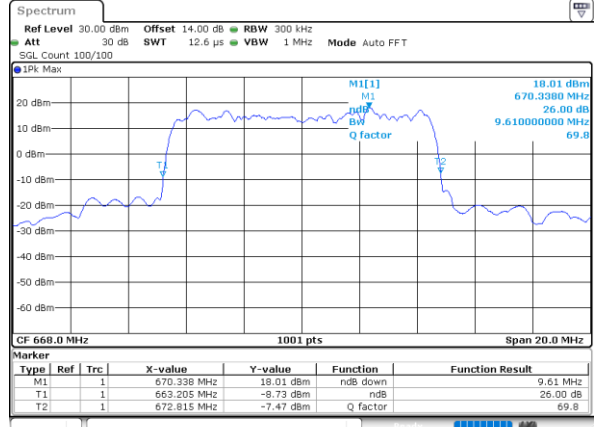

Lowest Channel / 10MHz / 16QAM

Date: 4,DEC,2022 15:58:42