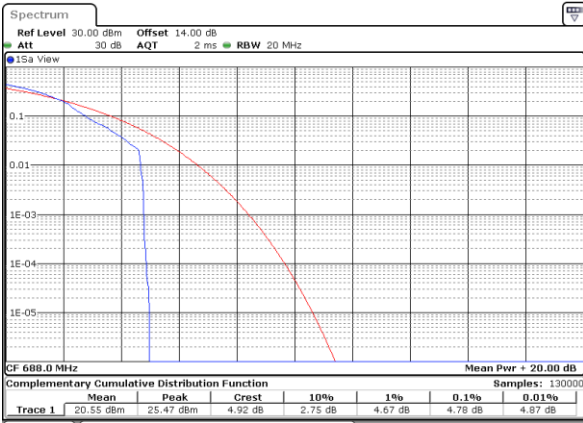

Date: 5,DEC,2022 09:08:23

Highest Channel / 1RB

Date: 5,DEC,2022 09:08:49

Highest Channel / Full RB

Date: 5,DEC,2022 09:09:15

LTE Band 71 / 20MHz / 16QAM

Lowest Channel / 1RB

Date: 5,DEC,2022 09:04:28

Lowest Channel / Full RB

Date: 5,DEC,2022 09:04:54

Middle Channel / 1RB

Date: 5,DEC,2022 09:05:20

Middle Channel / Full RB

Date: 5,DEC,2022 09:05:46

Highest Channel / 1RB

Date: 5,DEC,2022 09:06:12

Highest Channel / Full RB

Date: 5,DEC,2022 09:06:39

LTE Band 71 / 20MHz / 64QAM

Lowest Channel / 1RB

Date: 5,DEC,2022 09:10:41

Lowest Channel / Full RB

Date: 5,DEC,2022 09:10:07

Middle Channel / 1RB

Date: 5,DEC,2022 09:11:32

Middle Channel / Full RB

Date: 5,DEC,2022 09:11:58

Highest Channel / 1RB

Date: 5,DEC,2022 09:11:24

Highest Channel / Full RB

Date: 5,DEC,2022 09:11:50

26dB Bandwidth