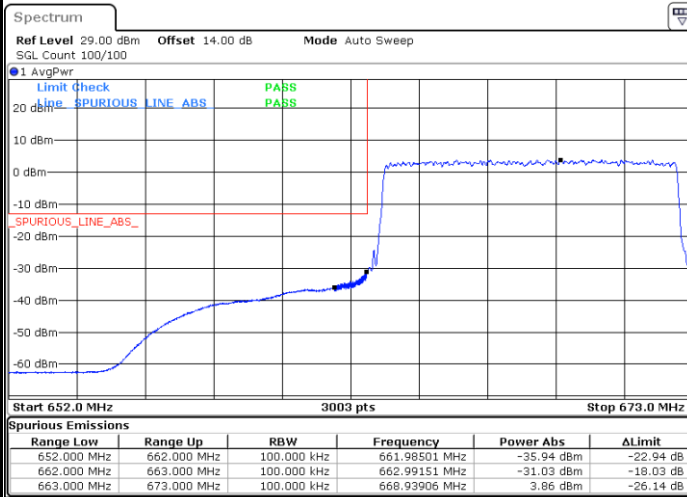

Lowest Band Edge / 1 RB

Date: 4.DEC.2022 15:59:45

Highest Band Edge / 1 RB

Date: 4.DEC.2022 16:11:06

Lowest Band Edge / Full RB

Date: 4.DEC.2022 16:01:52

Highest Band Edge / Full RB

Date: 4.DEC.2022 16:13:14

LTE Band 71 / 10MHz / 16QAM

Lowest Band Edge / 1 RB

Date: 4.DEC.2022 16:00:49

Highest Band Edge / 1 RB

Date: 4.DEC.2022 16:12:10

Lowest Band Edge / Full RB

Date: 4.DEC.2022 16:02:56

Highest Band Edge / Full RB

Date: 4.DEC.2022 16:14:18

LTE Band 71 / 10MHz / 64QAM

Lowest Band Edge / 1 RB

Date: 4.DEC.2022 16:17:56

Highest Band Edge / 1 RB

Date: 4.DEC.2022 16:23:18

Lowest Band Edge / Full RB

Date: 4.DEC.2022 16:18:59

Highest Band Edge / Full RB

Date: 4.DEC.2022 16:24:22

LTE Band 71 / 15MHz / QPSK

Lowest Band Edge / 1 RB

Date: 4.DEC.2022 16:28:04

Highest Band Edge / 1 RB

Date: 4.DEC.2022 16:39:25

Lowest Band Edge / Full RB