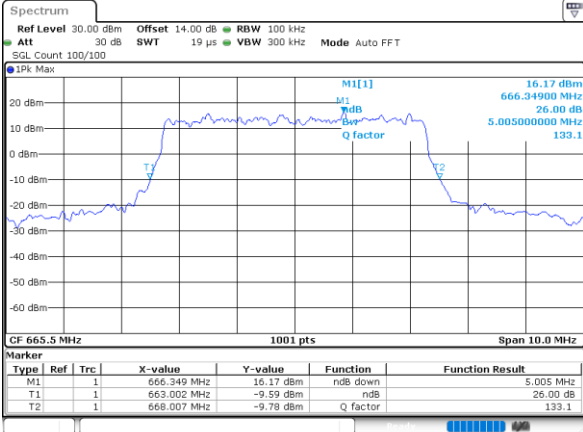

LTE Band 71

Lowest Channel / 5MHz / QPSK

Date: 4,DEC,2022 15:30:02