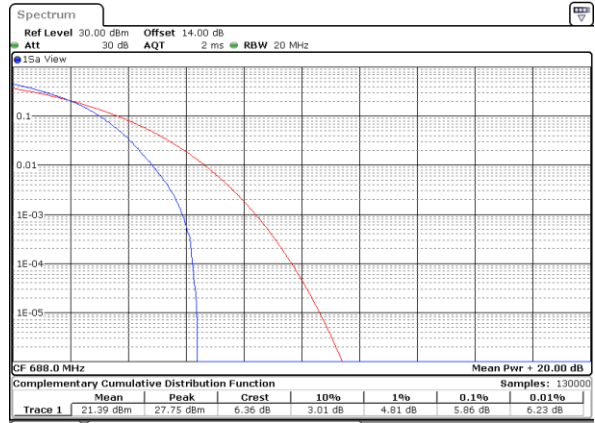

Date: 5,DEC,2022 09:08:23

Highest Channel / 1RB

Date: 5,DEC,2022 09:08:49

Highest Channel / Full RB

Date: 5,DEC,2022 09:09:15

LTE Band 71 / 20MHz / 16QAM

Lowest Channel / 1RB

Date: 5,DEC,2022 09:04:28

Lowest Channel / Full RB

Date: 5,DEC,2022 09:04:54

Middle Channel / 1RB

Date: 5,DEC,2022 09:05:20

Middle Channel / Full RB

Date: 5,DEC,2022 09:05:46

Highest Channel / 1RB

Date: 5,DEC,2022 09:06:12

Highest Channel / Full RB

Date: 5,DEC,2022 09:06:39

LTE Band 71 / 20MHz / 64QAM

Lowest Channel / 1RB

Date: 5,DEC,2022 09:10:41

Lowest Channel / Full RB

Date: 5,DEC,2022 09:10:07

Middle Channel / 1RB