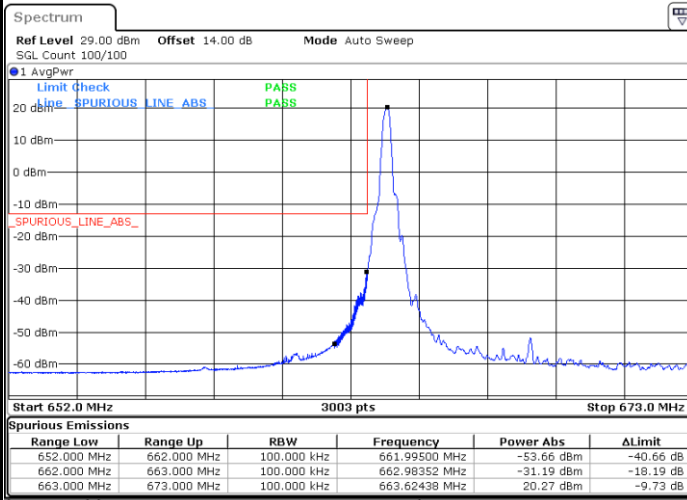

Lowest Band Edge / 1 RB

Date: 4.DEC.2022 15:59:45

Highest Band Edge / 1 RB

Date: 4.DEC.2022 16:11:06

Lowest Band Edge / Full RB

Date: 4.DEC.2022 16:01:52

Highest Band Edge / Full RB

Date: 4.DEC.2022 16:13:14

LTE Band 71 / 10MHz / 16QAM

Lowest Band Edge / 1 RB

Date: 4.DEC.2022 16:00:49

Highest Band Edge / 1 RB

Date: 4.DEC.2022 16:12:10

Lowest Band Edge / Full RB

Date: 4.DEC.2022 16:02:56

Highest Band Edge / Full RB

Date: 4.DEC.2022 16:14:18

LTE Band 71 / 10MHz / 64QAM

Lowest Band Edge / 1 RB

Date: 4.DEC.2022 16:17:56

Highest Band Edge / 1 RB

Date: 4.DEC.2022 16:23:18

Lowest Band Edge / Full RB

Date: 4.DEC.2022 16:18:59

Highest Band Edge / Full RB

Date: 4.DEC.2022 16:24:22

LTE Band 71 / 15MHz / QPSK

Lowest Band Edge / 1 RB

Date: 4.DEC.2022 16:28:04

Highest Band Edge / 1 RB

Date: 4.DEC.2022 16:39:25

Lowest Band Edge / Full RB