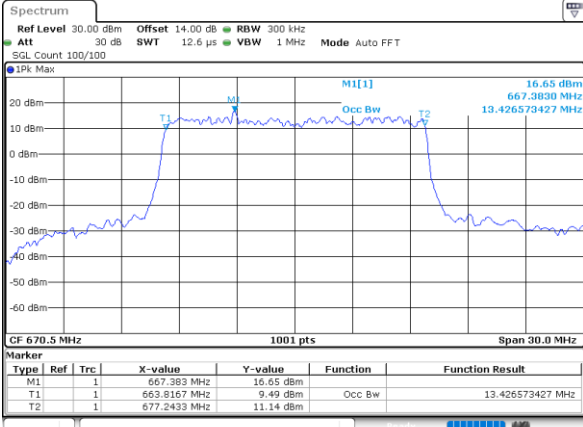

Highest Channel / 10MHz / 16QAM

Date: 4.DEC.2022 16:09:11

LTE Band 71

Lowest Channel / 15MHz / QPSK

Date: 4.DEC.2022 16:25:44

Lowest Channel / 15MHz / 16QAM

Date: 4.DEC.2022 16:26:09

Middle Channel / 15MHz / QPSK

Date: 4.DEC.2022 16:33:33

Middle Channel / 15MHz / 16QAM

Date: 4.DEC.2022 16:33:59

Highest Channel / 15MHz / QPSK

Date: 4.DEC.2022 16:37:06

Highest Channel / 15MHz / 16QAM

Date: 4.DEC.2022 16:37:30

LTE Band 71