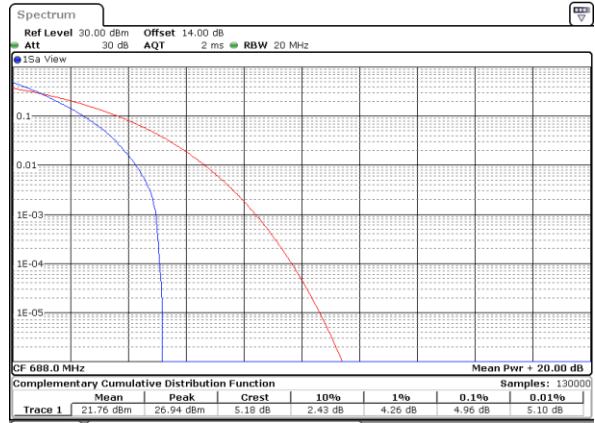

## Peak-to-Average Ratio

Mode	LTE Band 71 / 20MHz				
Mod.	QPSK		16QAM		Limit: 13dB
RB Size	1RB	Full RB	1RB	Full RB	Result
Lowest CH	4.03	4.90	4.32	5.86	PASS
Middle CH	4.29	4.93	5.01	5.83	
Highest CH	4.35	4.96	4.78	5.86	
Mode	LTE Band 71 / 20MHz				
Mod.	64QAM				Limit: 13dB
RB Size	1RB	Full RB			Result
Lowest CH	5.10	6.23	-	-	PASS
Middle CH	5.65	6.26	-	-	
Highest CH	5.91	6.38	-	-	

LTE Band 71 / 20MHz / QPSK

Lowest Channel / 1RB

Date: 5,DEC,2022 09:07:05

Lowest Channel / Full RB

Date: 5,DEC,2022 09:07:31

Middle Channel / 1RB

Date: 5,DEC,2022 09:07:57

Middle Channel / Full RB

Date: 5,DEC,2022 09:08:23

Highest Channel / 1RB

Date: 5,DEC,2022 09:08:49

Highest Channel / Full RB

Date: 5,DEC,2022 09:09:15

LTE Band 71 / 20MHz / 16QAM

Lowest Channel / 1RB

Date: 5,DEC,2022 09:04:28