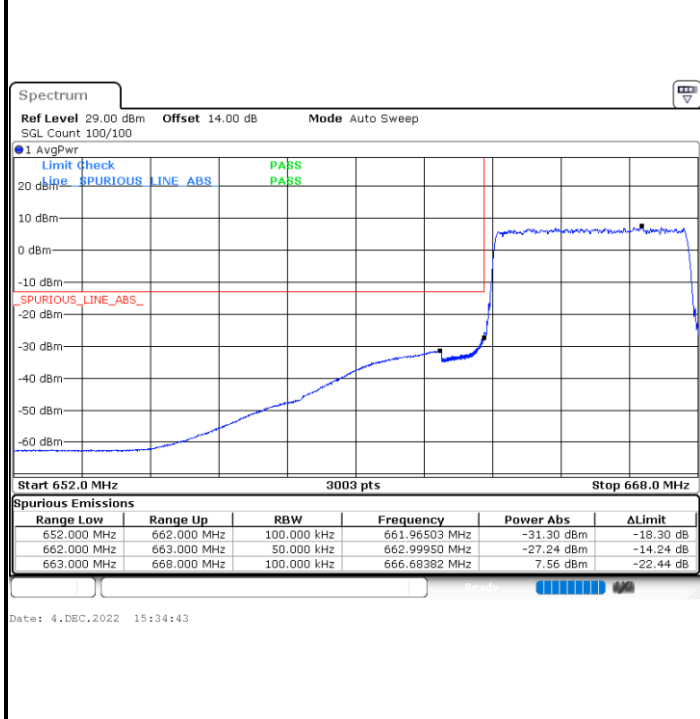

Middle Channel / 20MHz / 64QAM

Date: 5.DEC.2022 08:59:06

Highest Channel / 15MHz / 64QAM

Date: 5.DEC.2022 08:32:30

Highest Channel / 20MHz / 64QAM

Date: 5.DEC.2022 09:00:42

# Conducted Band Edge

**LTE Band 71 / 5MHz / 16QAM**

**Lowest Band Edge / 1 RB**

**Highest Band Edge / 1 RB**

**Lowest Band Edge / Full RB**

**Highest Band Edge / Full RB**

LTE Band 71 / 5MHz / 64QAM

Lowest Band Edge / 1RB

Date: 4.DEC.2022 15:49:41

Highest Band Edge / 1 RB

Date: 4.DEC.2022 15:55:02

Lowest Band Edge / Full RB

Date: 4.DEC.2022 15:50:44

Highest Band Edge / Full RB

Date: 4.DEC.2022 15:56:05

LTE Band 71 / 10MHz / QPSK

Lowest Band Edge / 1 RB

Date: 4.DEC.2022 15:59:45

Highest Band Edge / 1 RB

Date: 4.DEC.2022 16:11:06

Lowest Band Edge / Full RB

Date: 4.DEC.2022 16:01:52

Highest Band Edge / Full RB

Date: 4.DEC.2022 16:13:14