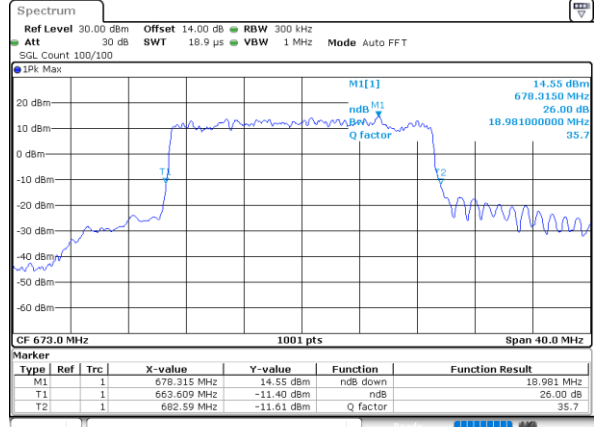

Lowest Channel / 20MHz / 16QAM

Date: 5,DEC,2022 08:37:28