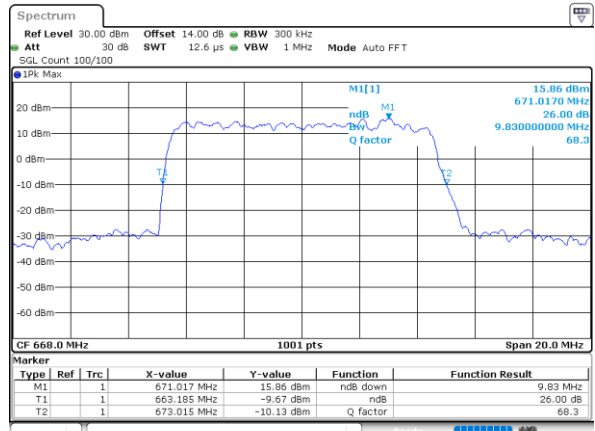

Highest Channel / 20MHz / QPSK

Date: 5,DEC,2022 08:48:23

Highest Channel / 20MHz / 16QAM

Date: 5,DEC,2022 08:48:48

LTE Band 71

Lowest Channel / 5MHz / 64QAM

Date: 4.DEC.2022 15:48:37

Lowest Channel / 10MHz / 64QAM

Date: 4.DEC.2022 16:16:52

Middle Channel / 5MHz / 64QAM

Date: 4.DEC.2022 15:52:21

Middle Channel / 10MHz / 64QAM

Date: 4.DEC.2022 16:20:35

Highest Channel / 5MHz / 64QAM

Date: 4.DEC.2022 15:53:57

Highest Channel / 10MHz / 64QAM