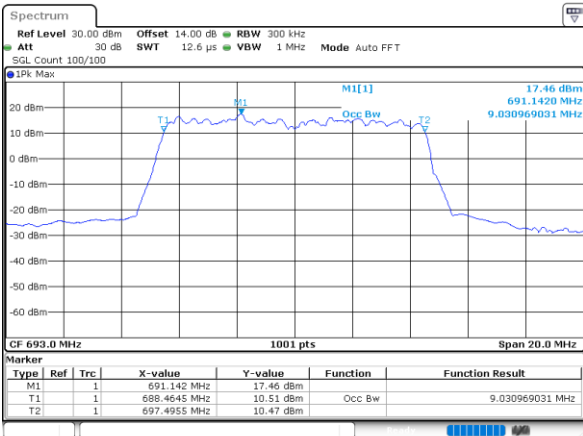

Date: 4.DEC.2022 15:37:26

Highest Channel / 5MHz / QPSK

Date: 4.DEC.2022 15:40:33

Highest Channel / 5MHz / 16QAM

Date: 4.DEC.2022 15:40:58

LTE Band 71

Lowest Channel / 10MHz / QPSK

Date: 4.DEC.2022 15:57:27

Lowest Channel / 10MHz / 16QAM

Date: 4.DEC.2022 15:57:52

Middle Channel / 10MHz / QPSK

Date: 4.DEC.2022 16:05:15

Middle Channel / 10MHz / 16QAM

Date: 4.DEC.2022 16:05:39

Highest Channel / 10MHz / QPSK

Date: 4.DEC.2022 16:08:46

Highest Channel / 10MHz / 16QAM

Date: 4.DEC.2022 16:09:11

LTE Band 71

Lowest Channel / 15MHz / QPSK

Date: 4.DEC.2022 16:25:44

Lowest Channel / 15MHz / 16QAM

Date: 4.DEC.2022 16:26:09

Middle Channel / 15MHz / QPSK