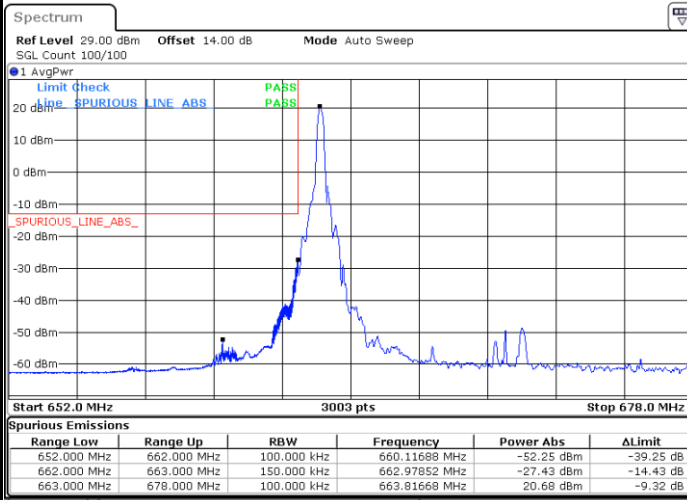

Date: 4.DEC.2022 16:14:18

LTE Band 71 / 10MHz / 64QAM

Lowest Band Edge / 1 RB

Date: 4.DEC.2022 16:17:56

Highest Band Edge / 1 RB

Date: 4.DEC.2022 16:23:18

Lowest Band Edge / Full RB

Date: 4.DEC.2022 16:18:59

Highest Band Edge / Full RB

Date: 4.DEC.2022 16:24:22

LTE Band 71 / 15MHz / QPSK

Lowest Band Edge / 1 RB

Date: 4.DEC.2022 16:28:04

Highest Band Edge / 1 RB

Date: 4.DEC.2022 16:39:25

Lowest Band Edge / Full RB

Date: 4.DEC.2022 16:30:11

Highest Band Edge / Full RB

Date: 4.DEC.2022 16:41:32

LTE Band 71 / 15MHz / 16QAM

Lowest Band Edge / 1 RB

Date: 4.DEC.2022 16:29:07

Highest Band Edge / 1 RB

Date: 4.DEC.2022 16:40:28

Lowest Band Edge / Full RB

Date: 4.DEC.2022 16:31:15

Highest Band Edge / Full RB

Date: 4.DEC.2022 16:42:35