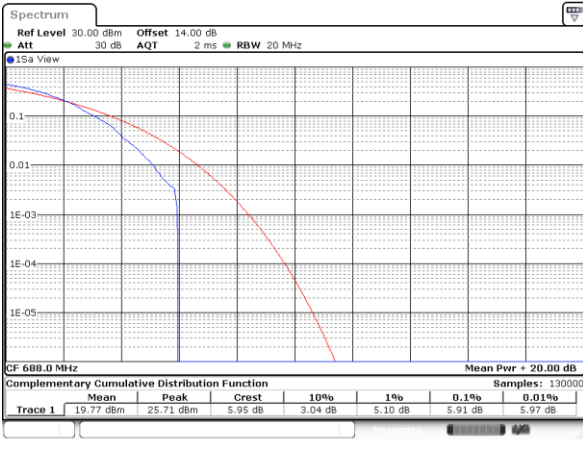

Highest Channel / Full RB

Date: 5,DEC,2022 09:06:39

LTE Band 71 / 20MHz / 64QAM

Lowest Channel / 1RB

Date: 5,DEC,2022 09:10:41

Lowest Channel / Full RB

Date: 5,DEC,2022 09:10:07

Middle Channel / 1RB

Date: 5,DEC,2022 09:11:32

Middle Channel / Full RB

Date: 5,DEC,2022 09:11:58

Highest Channel / 1RB

Date: 5,DEC,2022 09:11:24

Highest Channel / Full RB

Date: 5,DEC,2022 09:11:50

26dB Bandwidth