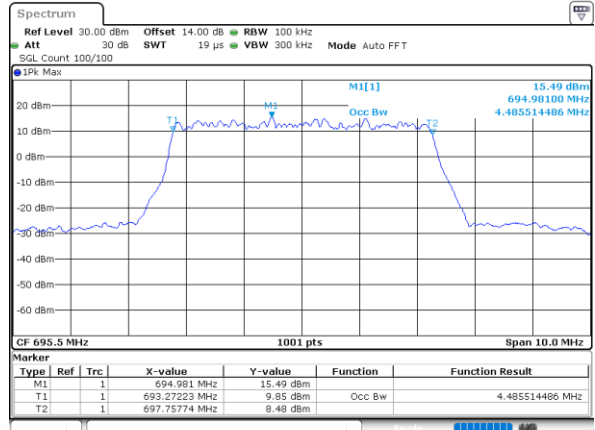

Middle Channel / 20MHz / 64QAM

Date: 5,DEC,2022 08:59:21

Highest Channel / 15MHz / 64QAM

Date: 5,DEC,2022 08:32:45

Highest Channel / 20MHz / 64QAM

Date: 5,DEC,2022 09:00:57

**Occupied Bandwidth**

Mode	LTE Band 71 : 99%OBW(MHz)											
BW	1.4MHz		3MHz		5MHz		10MHz		15MHz		20MHz	
Mod.	QPSK	16QAM	QPSK	16QAM	QPSK	16QAM	QPSK	16QAM	QPSK	16QAM	QPSK	16QAM
Lowest CH	-	-	-	-	4.48	4.54	9.05	9.01	13.43	13.40	17.86	17.86
Middle CH	-	-	-	-	4.48	4.49	9.01	9.03	13.46	13.43	17.86	17.82
Highest CH	-	-	-	-	4.50	4.49	9.03	9.07	13.46	13.46	17.86	17.86
Mode	LTE Band 71 : 99%OBW(MHz)											
BW	1.4MHz		3MHz		5MHz		10MHz		15MHz		20MHz	
Mod.	64QAM		64QAM		64QAM		64QAM		64QAM		64QAM	
Lowest CH	-	-	-	-	4.51	-	9.03	-	13.49	-	17.86	-
Middle CH	-	-	-	-	4.50	-	9.03	-	13.46	-	17.82	-
Highest CH	-	-	-	-	4.49	-	8.99	-	13.40	-	17.82	-

LTE Band 71

Lowest Channel / 5MHz / QPSK

Date: 4.DEC.2022 15:29:12

Lowest Channel / 5MHz / 16QAM

Date: 4.DEC.2022 15:29:37

Middle Channel / 5MHz / QPSK

Date: 4.DEC.2022 15:37:02

Middle Channel / 5MHz / 16QAM

Date: 4.DEC.2022 15:37:26

Highest Channel / 5MHz / QPSK

Date: 4.DEC.2022 15:40:33

Highest Channel / 5MHz / 16QAM

Date: 4.DEC.2022 15:40:58

LTE Band 71

Lowest Channel / 10MHz / QPSK

Date: 4.DEC.2022 15:57:27