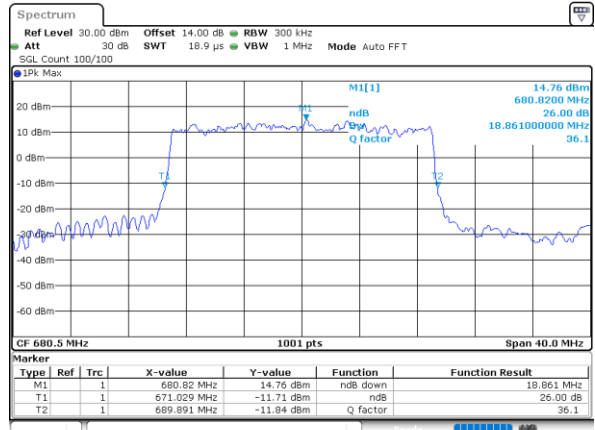

Lowest Channel / 20MHz / QPSK

Date: 5,DEC,2022 08:37:03

Lowest Channel / 20MHz / 16QAM

Date: 5,DEC,2022 08:37:28

Middle Channel / 20MHz / QPSK

Date: 5,DEC,2022 08:44:51

Middle Channel / 20MHz / 16QAM

Date: 5,DEC,2022 08:45:15

Highest Channel / 20MHz / QPSK

Date: 5,DEC,2022 08:48:23

Highest Channel / 20MHz / 16QAM

Date: 5,DEC,2022 08:48:48

LTE Band 71

Lowest Channel / 5MHz / 64QAM

Date: 4.DEC.2022 15:48:37

Lowest Channel / 10MHz / 64QAM