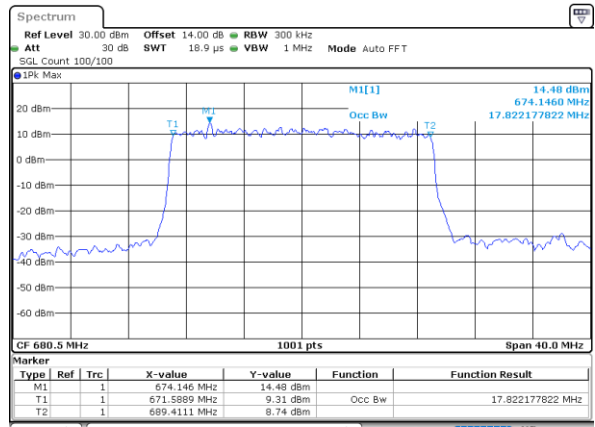

Date: 4.DEC.2022 16:16:37

Middle Channel / 5MHz / 64QAM

Date: 4.DEC.2022 15:52:06

Middle Channel / 10MHz / 64QAM

Date: 4.DEC.2022 16:20:20

Highest Channel / 5MHz / 64QAM

Date: 4.DEC.2022 15:53:42

Highest Channel / 10MHz / 64QAM

Date: 4.DEC.2022 16:21:58

LTE Band 71

Lowest Channel / 15MHz / 64QAM

Date: 4.DEC.2022 16:44:55

Lowest Channel / 20MHz / 64QAM

Date: 5.DEC.2022 08:55:21

Middle Channel / 15MHz / 64QAM

Date: 5.DEC.2022 08:30:53

Middle Channel / 20MHz / 64QAM

Date: 5.DEC.2022 08:59:06

Highest Channel / 15MHz / 64QAM

Date: 5.DEC.2022 08:32:30

Highest Channel / 20MHz / 64QAM

Date: 5.DEC.2022 09:00:42

# Conducted Band Edge

**LTE Band 71 / 5MHz / 16QAM**

**Lowest Band Edge / 1 RB**

**Highest Band Edge / 1 RB**

**Lowest Band Edge / Full RB**

**Highest Band Edge / Full RB**

LTE Band 71 / 5MHz / 64QAM

Lowest Band Edge / 1RB