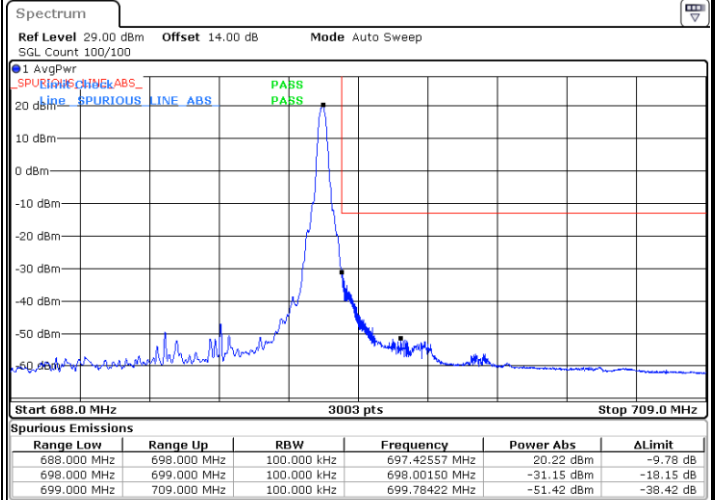

Date: 4.DEC.2022 15:49:41

Highest Band Edge / 1 RB

Date: 4.DEC.2022 15:55:02

Lowest Band Edge / Full RB

Date: 4.DEC.2022 15:50:44

Highest Band Edge / Full RB

Date: 4.DEC.2022 15:56:05

LTE Band 71 / 10MHz / QPSK

Lowest Band Edge / 1 RB

Date: 4.DEC.2022 15:59:45

Highest Band Edge / 1 RB

Date: 4.DEC.2022 16:11:06

Lowest Band Edge / Full RB

Date: 4.DEC.2022 16:01:52

Highest Band Edge / Full RB

Date: 4.DEC.2022 16:13:14

LTE Band 71 / 10MHz / 16QAM

Lowest Band Edge / 1 RB

Date: 4.DEC.2022 16:00:49

Highest Band Edge / 1 RB

Date: 4.DEC.2022 16:12:10

Lowest Band Edge / Full RB

Date: 4.DEC.2022 16:02:56

Highest Band Edge / Full RB

Date: 4.DEC.2022 16:14:18

LTE Band 71 / 10MHz / 64QAM

Lowest Band Edge / 1 RB

Date: 4.DEC.2022 16:17:56

Highest Band Edge / 1 RB

Date: 4.DEC.2022 16:23:18

Lowest Band Edge / Full RB

Date: 4.DEC.2022 16:18:59