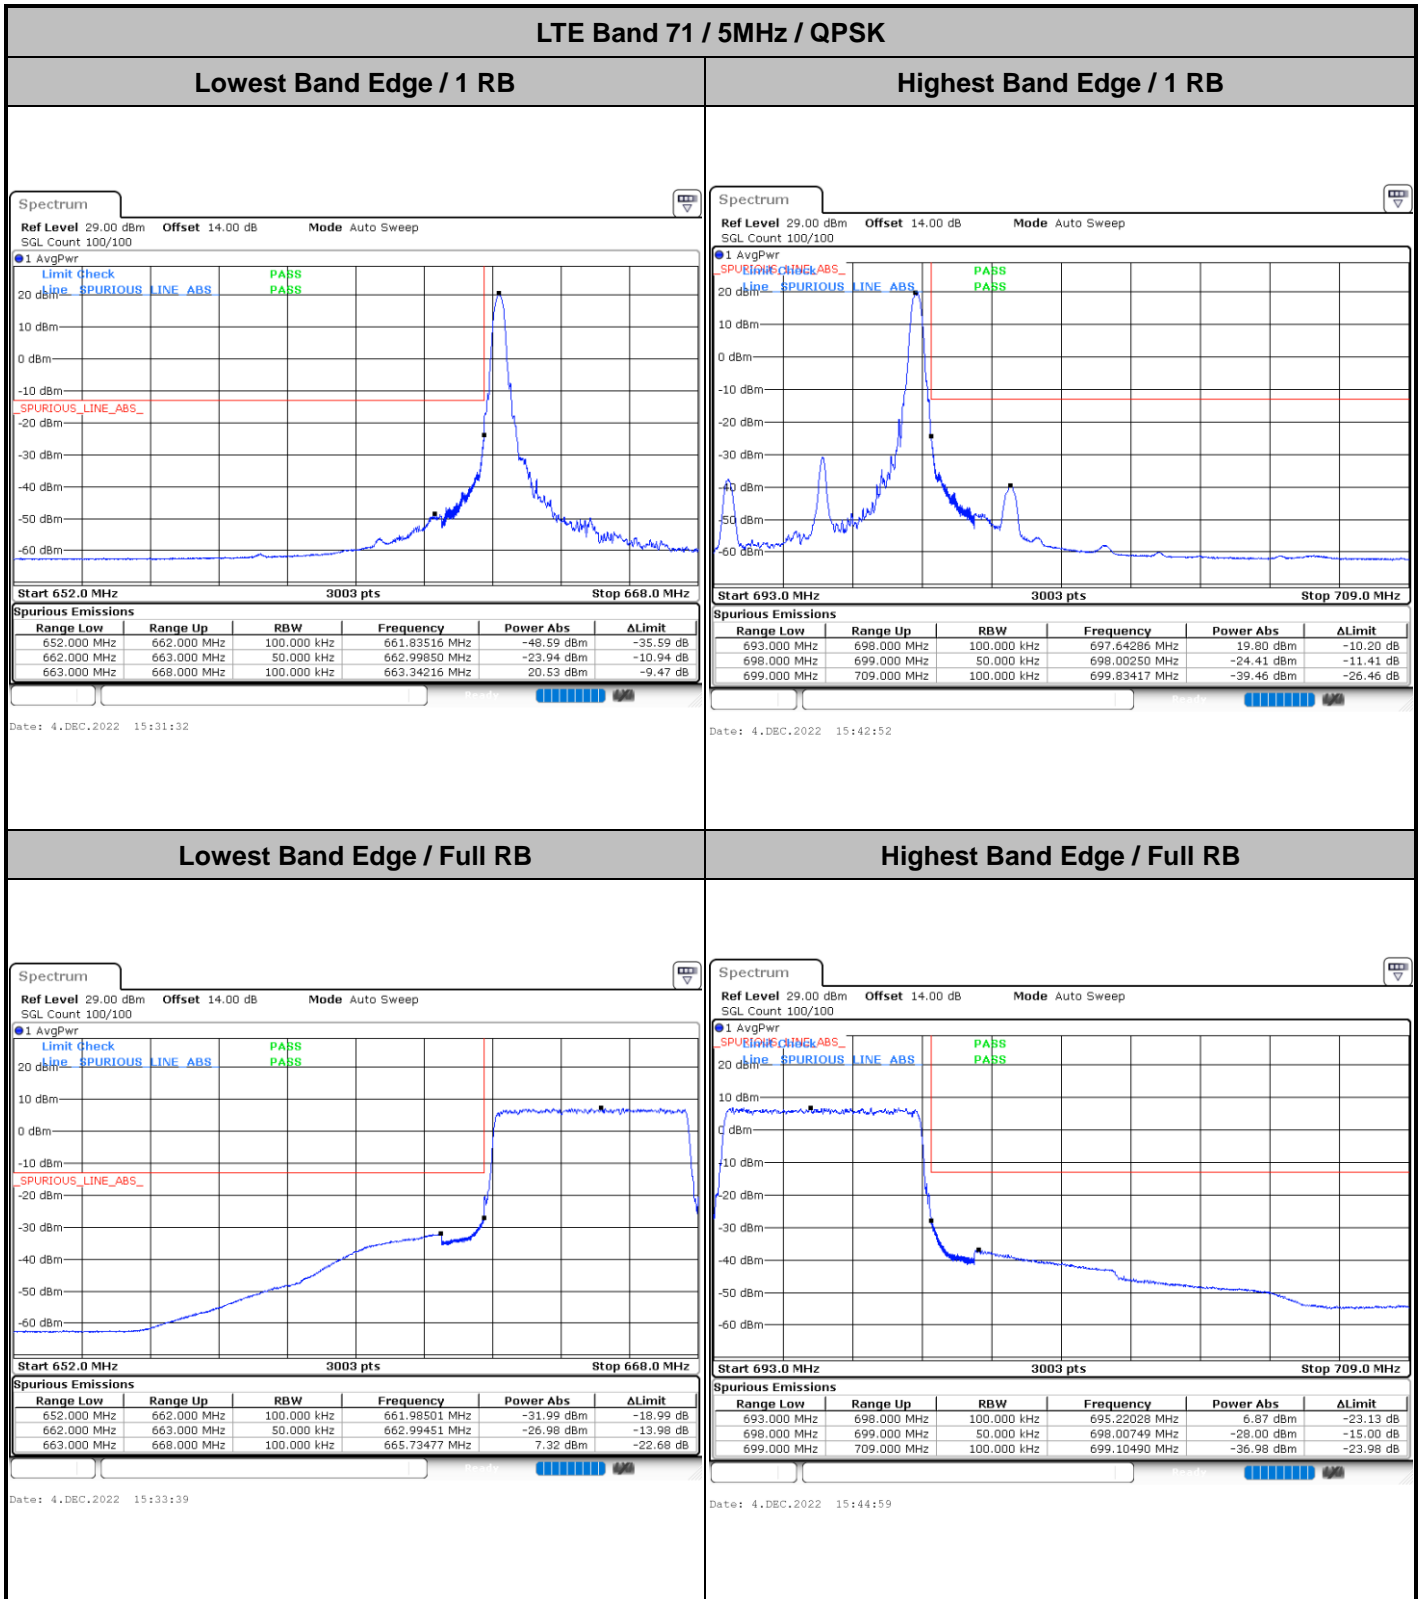

Middle Channel / 20MHz / 64QAM

Date: 5.DEC.2022 08:59:06

Highest Channel / 15MHz / 64QAM

Date: 5.DEC.2022 08:32:30

Highest Channel / 20MHz / 64QAM

Date: 5.DEC.2022 09:00:42

# Conducted Band Edge

**LTE Band 71 / 5MHz / 16QAM**

**Lowest Band Edge / 1 RB**

**Highest Band Edge / 1 RB**

**Lowest Band Edge / Full RB**

**Highest Band Edge / Full RB**

LTE Band 71 / 5MHz / 64QAM

Lowest Band Edge / 1RB

Date: 4.DEC.2022 15:49:41

Highest Band Edge / 1 RB

Date: 4.DEC.2022 15:55:02

Lowest Band Edge / Full RB

Date: 4.DEC.2022 15:50:44

Highest Band Edge / Full RB

Date: 4.DEC.2022 15:56:05

LTE Band 71 / 10MHz / QPSK