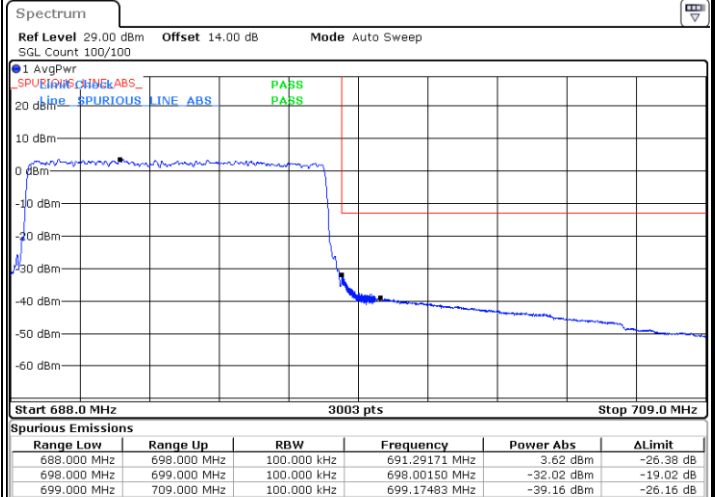

Date: 4.DEC.2022 15:49:41

Highest Band Edge / 1 RB

Date: 4.DEC.2022 15:55:02

Lowest Band Edge / Full RB

Date: 4.DEC.2022 15:50:44

Highest Band Edge / Full RB

Date: 4.DEC.2022 15:56:05

LTE Band 71 / 10MHz / QPSK

Lowest Band Edge / 1 RB

Date: 4.DEC.2022 15:59:45

Highest Band Edge / 1 RB

Date: 4.DEC.2022 16:11:06

Lowest Band Edge / Full RB

Date: 4.DEC.2022 16:01:52

Highest Band Edge / Full RB

Date: 4.DEC.2022 16:13:14

LTE Band 71 / 10MHz / 16QAM

Lowest Band Edge / 1 RB

Date: 4.DEC.2022 16:00:49

Highest Band Edge / 1 RB

Date: 4.DEC.2022 16:12:10

Lowest Band Edge / Full RB

Date: 4.DEC.2022 16:02:56

Highest Band Edge / Full RB

Date: 4.DEC.2022 16:14:18

LTE Band 71 / 10MHz / 64QAM

Lowest Band Edge / 1 RB

Date: 4.DEC.2022 16:17:56

Highest Band Edge / 1 RB

Date: 4.DEC.2022 16:23:18

Lowest Band Edge / Full RB

Date: 4.DEC.2022 16:18:59