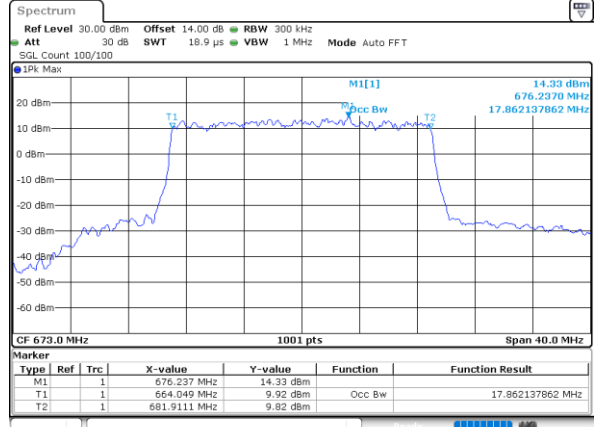

Lowest Channel / 20MHz / 16QAM

Date: 5,DEC,2022 08:13:39