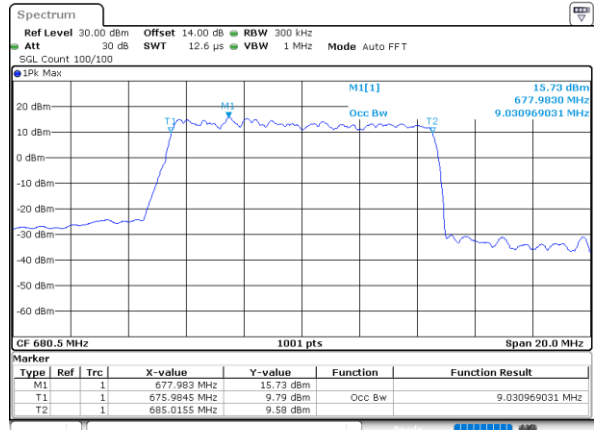

Highest Channel / 20MHz / QPSK

Date: 5,DEC,2022 08:14:33

Highest Channel / 20MHz / 16QAM

Date: 5,DEC,2022 08:14:58

LTE Band 71

Lowest Channel / 5MHz / 64QAM

Date: 4.DEC.2022 15:48:22

Lowest Channel / 10MHz / 64QAM

Date: 4.DEC.2022 16:16:37

Middle Channel / 5MHz / 64QAM

Date: 4.DEC.2022 15:52:06

Middle Channel / 10MHz / 64QAM

Date: 4.DEC.2022 16:20:20

Highest Channel / 5MHz / 64QAM

Date: 4.DEC.2022 15:53:42

Highest Channel / 10MHz / 64QAM