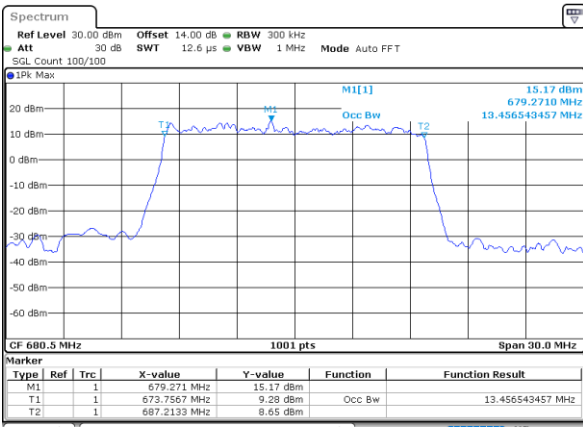

Date: 4.DEC.2022 16:16:37

Middle Channel / 5MHz / 64QAM

Date: 4.DEC.2022 15:52:06

Middle Channel / 10MHz / 64QAM

Date: 4.DEC.2022 16:20:20

Highest Channel / 5MHz / 64QAM

Date: 4.DEC.2022 15:53:42

Highest Channel / 10MHz / 64QAM

Date: 4.DEC.2022 16:21:58

LTE Band 71

Lowest Channel / 15MHz / 64QAM

Date: 4.DEC.2022 16:44:55

Lowest Channel / 20MHz / 64QAM

Date: 5.DEC.2022 08:55:21

Middle Channel / 15MHz / 64QAM

Date: 5.DEC.2022 08:30:53

Middle Channel / 20MHz / 64QAM

Date: 5.DEC.2022 08:59:06

Highest Channel / 15MHz / 64QAM

Date: 5.DEC.2022 08:32:30

Highest Channel / 20MHz / 64QAM

Date: 5.DEC.2022 09:00:42