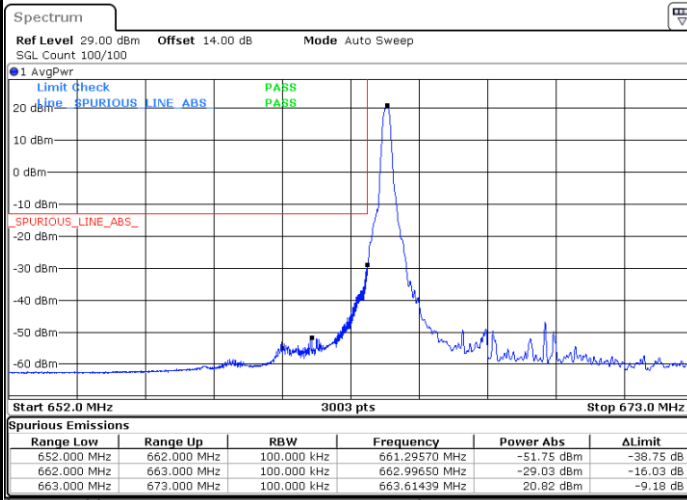

Date: 4.DEC.2022 15:49:41

Highest Band Edge / 1 RB

Date: 4.DEC.2022 15:55:02

Lowest Band Edge / Full RB

Date: 4.DEC.2022 15:50:44

Highest Band Edge / Full RB

Date: 4.DEC.2022 15:56:05

LTE Band 71 / 10MHz / QPSK

Lowest Band Edge / 1 RB

Date: 4.DEC.2022 15:59:45

Highest Band Edge / 1 RB

Date: 4.DEC.2022 16:11:06

Lowest Band Edge / Full RB

Date: 4.DEC.2022 16:01:52

Highest Band Edge / Full RB

Date: 4.DEC.2022 16:13:14

LTE Band 71 / 10MHz / 16QAM

Lowest Band Edge / 1 RB

Date: 4.DEC.2022 16:00:49

Highest Band Edge / 1 RB

Date: 4.DEC.2022 16:12:10

Lowest Band Edge / Full RB

Date: 4.DEC.2022 16:02:56

Highest Band Edge / Full RB

Date: 4.DEC.2022 16:14:18

LTE Band 71 / 10MHz / 64QAM

Lowest Band Edge / 1 RB

Date: 4.DEC.2022 16:17:56

Highest Band Edge / 1 RB

Date: 4.DEC.2022 16:23:18

Lowest Band Edge / Full RB

Date: 4.DEC.2022 16:18:59