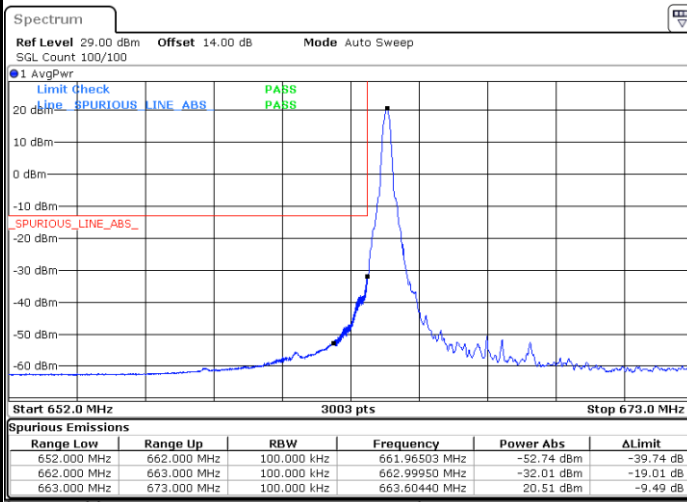

# Conducted Band Edge

**LTE Band 71 / 5MHz / 16QAM**

**Lowest Band Edge / 1 RB**

**Highest Band Edge / 1 RB**

**Lowest Band Edge / Full RB**

**Highest Band Edge / Full RB**

LTE Band 71 / 5MHz / 64QAM

Lowest Band Edge / 1RB

Date: 4.DEC.2022 15:49:41

Highest Band Edge / 1 RB

Date: 4.DEC.2022 15:55:02

Lowest Band Edge / Full RB

Date: 4.DEC.2022 15:50:44

Highest Band Edge / Full RB

Date: 4.DEC.2022 15:56:05

LTE Band 71 / 10MHz / QPSK

Lowest Band Edge / 1 RB

Date: 4.DEC.2022 15:59:45

Highest Band Edge / 1 RB

Date: 4.DEC.2022 16:11:06

Lowest Band Edge / Full RB

Date: 4.DEC.2022 16:01:52

Highest Band Edge / Full RB

Date: 4.DEC.2022 16:13:14