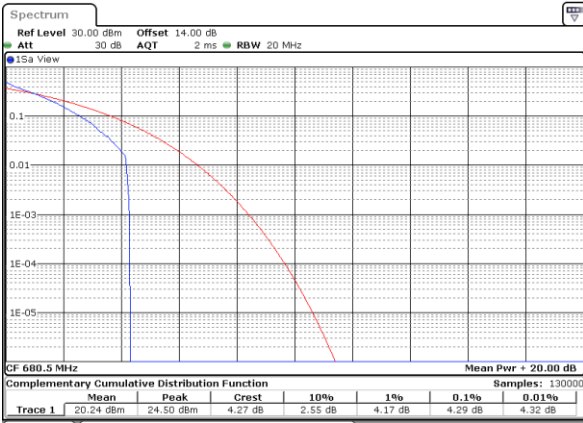

## Peak-to-Average Ratio

Mode	LTE Band 71 / 20MHz				
Mod.	QPSK		16QAM		Limit: 13dB
RB Size	1RB	Full RB	1RB	Full RB	Result
Lowest CH	4.03	4.90	4.32	5.86	PASS
Middle CH	4.29	4.93	5.01	5.83	
Highest CH	4.35	4.96	4.78	5.86	
Mode	LTE Band 71 / 20MHz				
Mod.	64QAM				Limit: 13dB
RB Size	1RB	Full RB			Result
Lowest CH	5.10	6.23	-	-	PASS
Middle CH	5.65	6.26	-	-	
Highest CH	5.91	6.38	-	-	

LTE Band 71 / 20MHz / QPSK

Lowest Channel / 1RB

Date: 5,DEC,2022 09:07:05

Lowest Channel / Full RB

Date: 5,DEC,2022 09:07:31

Middle Channel / 1RB

Date: 5,DEC,2022 09:07:57

Middle Channel / Full RB

Date: 5,DEC,2022 09:08:23

Highest Channel / 1RB

Date: 5,DEC,2022 09:08:49

Highest Channel / Full RB

Date: 5,DEC,2022 09:09:15

LTE Band 71 / 20MHz / 16QAM

Lowest Channel / 1RB

Date: 5,DEC,2022 09:04:28