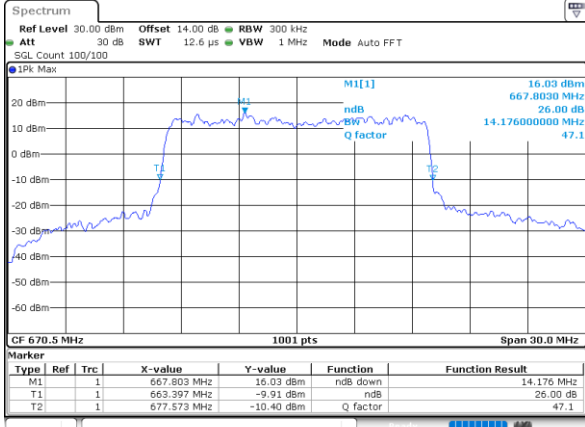

Highest Channel / 10MHz / 16QAM

Date: 4,DEC,2022 16:10:02

LTE Band 71

Lowest Channel / 15MHz / QPSK

Date: 4,DEC,2022 16:26:34

Lowest Channel / 15MHz / 16QAM

Date: 4,DEC,2022 16:26:59

Middle Channel / 15MHz / QPSK

Date: 4,DEC,2022 16:34:23

Middle Channel / 15MHz / 16QAM

Date: 4,DEC,2022 16:34:47

Highest Channel / 15MHz / QPSK

Date: 4,DEC,2022 16:37:55

Highest Channel / 15MHz / 16QAM

Date: 4,DEC,2022 16:38:20

LTE Band 71