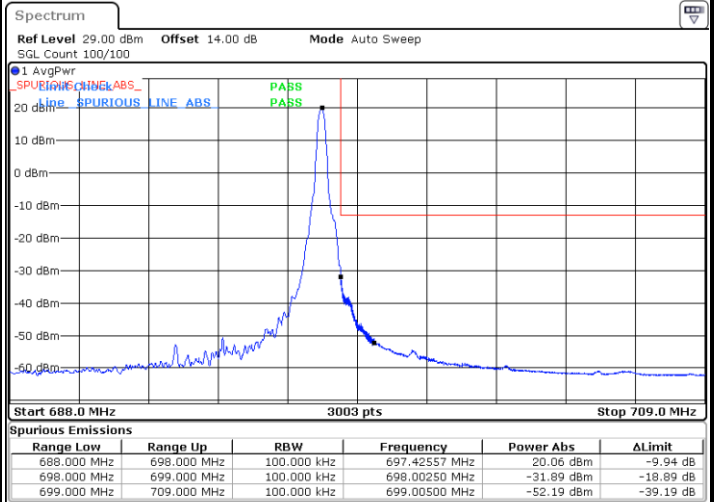

# Conducted Band Edge

**LTE Band 71 / 5MHz / 16QAM**

**Lowest Band Edge / 1 RB**

**Highest Band Edge / 1 RB**

**Lowest Band Edge / Full RB**

**Highest Band Edge / Full RB**

LTE Band 71 / 5MHz / 64QAM

Lowest Band Edge / 1RB

Date: 4.DEC.2022 15:49:41

Highest Band Edge / 1 RB

Date: 4.DEC.2022 15:55:02

Lowest Band Edge / Full RB

Date: 4.DEC.2022 15:50:44

Highest Band Edge / Full RB

Date: 4.DEC.2022 15:56:05

LTE Band 71 / 10MHz / QPSK

Lowest Band Edge / 1 RB

Date: 4.DEC.2022 15:59:45

Highest Band Edge / 1 RB

Date: 4.DEC.2022 16:11:06

Lowest Band Edge / Full RB

Date: 4.DEC.2022 16:01:52

Highest Band Edge / Full RB

Date: 4.DEC.2022 16:13:14

LTE Band 71 / 10MHz / 16QAM

Lowest Band Edge / 1 RB

Date: 4.DEC.2022 16:00:49

Highest Band Edge / 1 RB

Date: 4.DEC.2022 16:12:10

Lowest Band Edge / Full RB

Date: 4.DEC.2022 16:02:56

Highest Band Edge / Full RB