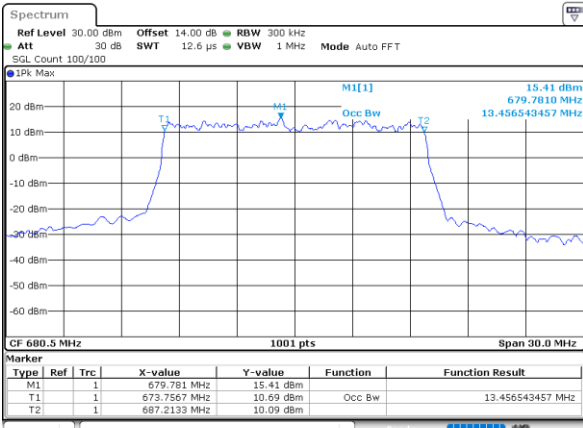

Lowest Channel / 10MHz / 16QAM

Date: 4.DEC.2022 15:57:52

Middle Channel / 10MHz / QPSK

Date: 4.DEC.2022 16:05:15

Middle Channel / 10MHz / 16QAM

Date: 4.DEC.2022 16:05:39

Highest Channel / 10MHz / QPSK

Date: 4.DEC.2022 16:08:46

Highest Channel / 10MHz / 16QAM

Date: 4.DEC.2022 16:09:11

LTE Band 71

Lowest Channel / 15MHz / QPSK

Date: 4.DEC.2022 16:25:44

Lowest Channel / 15MHz / 16QAM

Date: 4.DEC.2022 16:26:09

Middle Channel / 15MHz / QPSK

Date: 4.DEC.2022 16:33:33

Middle Channel / 15MHz / 16QAM

Date: 4.DEC.2022 16:33:59

Highest Channel / 15MHz / QPSK

Date: 4.DEC.2022 16:37:06

Highest Channel / 15MHz / 16QAM

Date: 4.DEC.2022 16:37:30

LTE Band 71