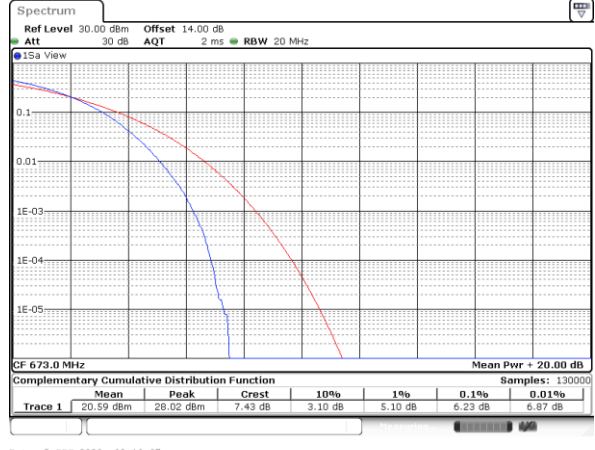

Lowest Channel / Full RB

Date: 5,DEC,2022 09:04:54

Middle Channel / 1RB

Date: 5,DEC,2022 09:05:20

Middle Channel / Full RB

Date: 5,DEC,2022 09:05:46

Highest Channel / 1RB

Date: 5,DEC,2022 09:06:12

Highest Channel / Full RB

Date: 5,DEC,2022 09:06:39

LTE Band 71 / 20MHz / 64QAM

Lowest Channel / 1RB

Date: 5,DEC,2022 09:10:41

Lowest Channel / Full RB

Date: 5,DEC,2022 09:10:07

Middle Channel / 1RB

Date: 5,DEC,2022 09:11:32

Middle Channel / Full RB

Date: 5,DEC,2022 09:11:58

Highest Channel / 1RB

Date: 5,DEC,2022 09:11:24

Highest Channel / Full RB

Date: 5,DEC,2022 09:11:50

26dB Bandwidth