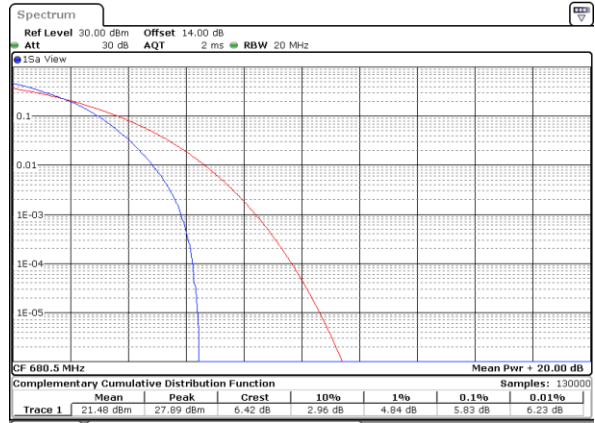

Date: 5,DEC,2022 09:08:23

Highest Channel / 1RB

Date: 5,DEC,2022 09:08:49

Highest Channel / Full RB

Date: 5,DEC,2022 09:09:15

LTE Band 71 / 20MHz / 16QAM

Lowest Channel / 1RB

Date: 5,DEC,2022 09:04:28

Lowest Channel / Full RB

Date: 5,DEC,2022 09:04:54

Middle Channel / 1RB

Date: 5,DEC,2022 09:05:20

Middle Channel / Full RB

Date: 5,DEC,2022 09:05:46

Highest Channel / 1RB

Date: 5,DEC,2022 09:06:12

Highest Channel / Full RB

Date: 5,DEC,2022 09:06:39

LTE Band 71 / 20MHz / 64QAM

Lowest Channel / 1RB

Date: 5,DEC,2022 09:10:41

Lowest Channel / Full RB

Date: 5,DEC,2022 09:10:07

Middle Channel / 1RB