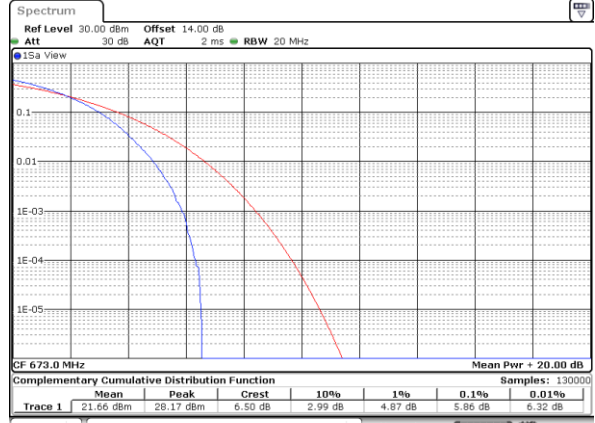

Date: 5,DEC,2022 09:08:23

Highest Channel / 1RB

Date: 5,DEC,2022 09:08:49

Highest Channel / Full RB

Date: 5,DEC,2022 09:09:15

LTE Band 71 / 20MHz / 16QAM

Lowest Channel / 1RB

Date: 5,DEC,2022 09:04:28

Lowest Channel / Full RB

Date: 5,DEC,2022 09:04:54

Middle Channel / 1RB

Date: 5,DEC,2022 09:05:20

Middle Channel / Full RB

Date: 5,DEC,2022 09:05:46

Highest Channel / 1RB

Date: 5,DEC,2022 09:06:12