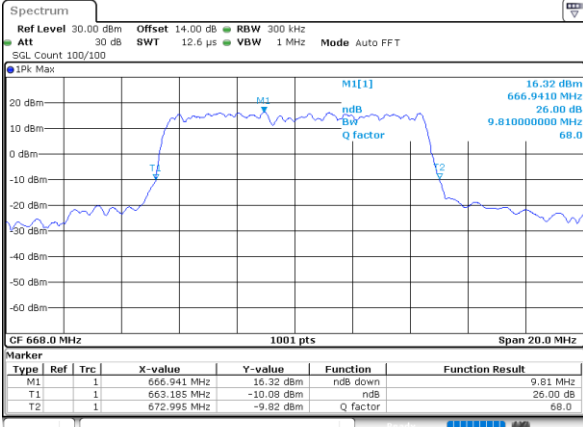

Date: 4,DEC,2022 15:38:15

Highest Channel / 5MHz / QPSK

Date: 4,DEC,2022 15:41:23

Highest Channel / 5MHz / 16QAM

Date: 4,DEC,2022 15:41:48

LTE Band 71

Lowest Channel / 10MHz / QPSK

Date: 4,DEC,2022 15:58:17