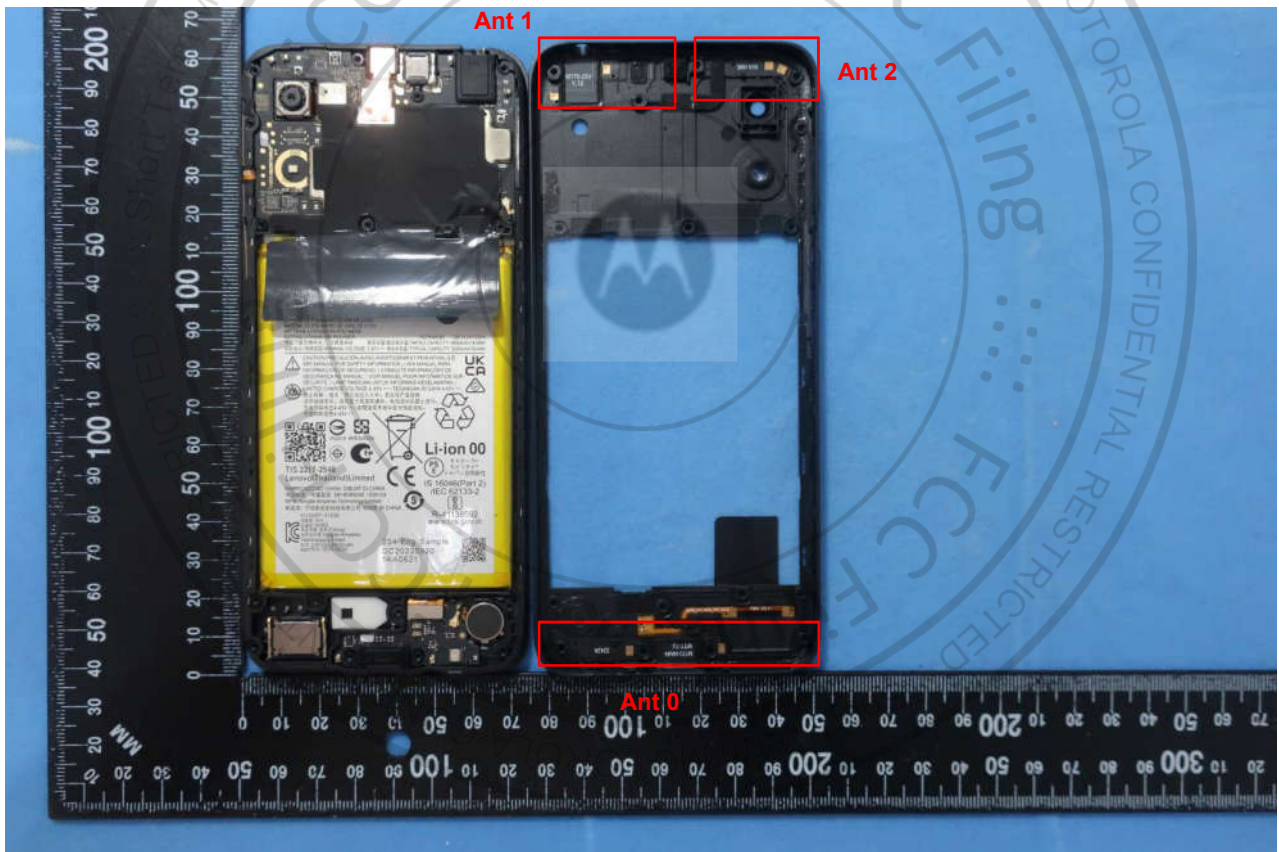

DUT photo in chamber

Antenna 1 BT & Wlan