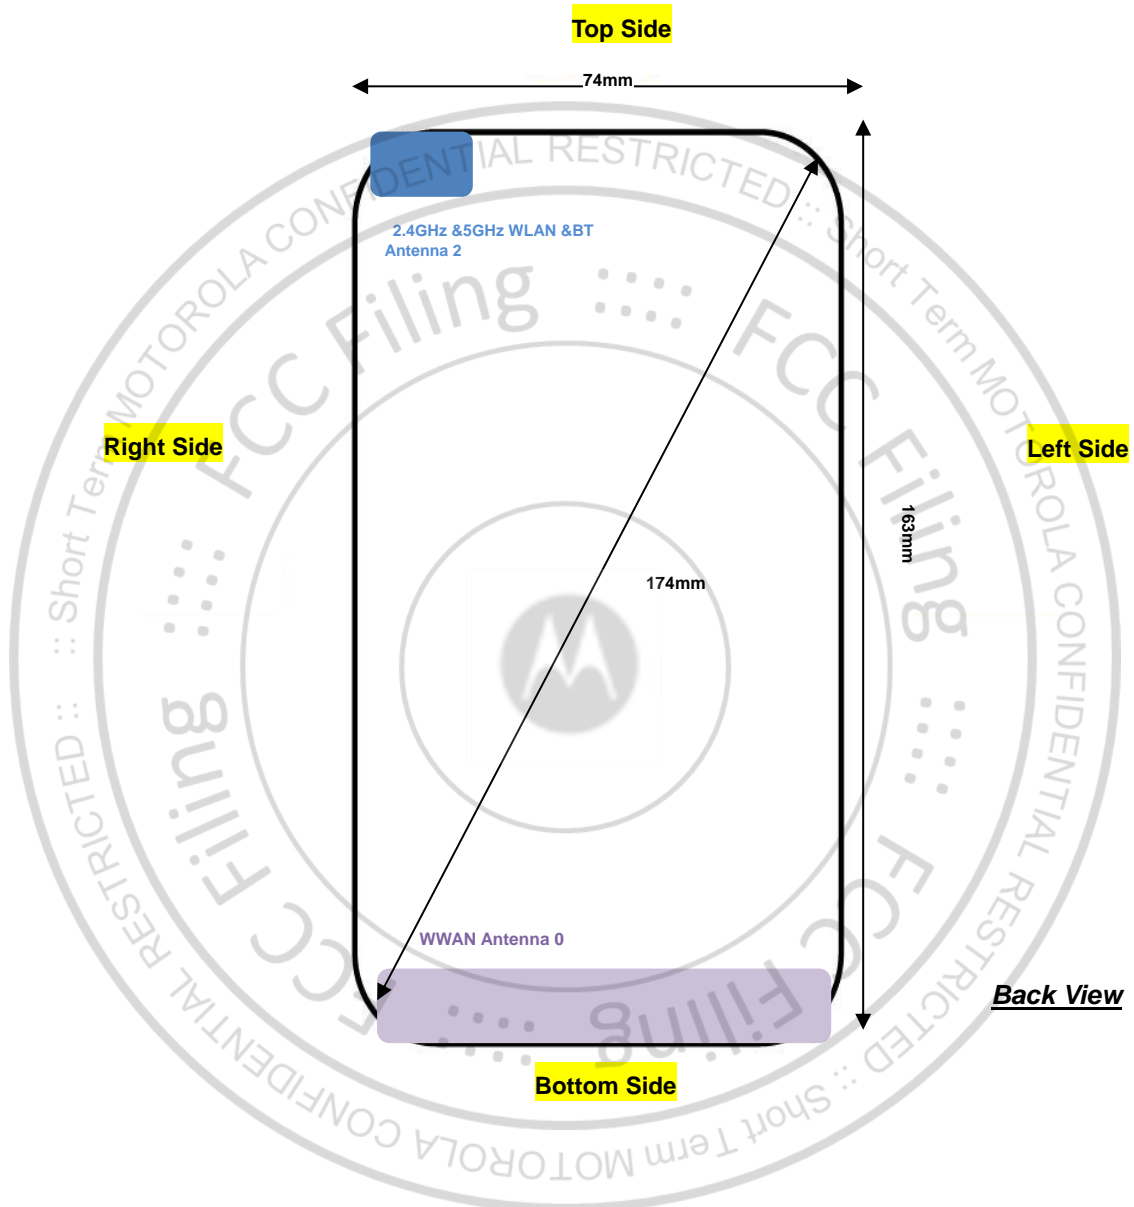

Appendix D. SAR Test Setup Photos

Head Exposure Condition

Right Cheek, Test Separation 0 mm

Right Tilted, Test Separation 0 mm

Left Cheek, Test Separation 0 mm

Left Tilted, Test Separation 0 mm

Hotspot Exposure Condition

Front, Test Separation 5 mm

Back, Test Separation 5 mm

Left Side, Test Separation 5 mm

Right Side, Test Separation 5 mm

Top Side, Test Separation 5 mm

Bottom Side, Test Separation 5 mm

Body-worn Exposure Condition

Front, Test Separation 5 mm

Back, Test Separation 5 mm

Back with headset, Test Separation 5 mm

Product Specific 10g SAR

Front, Test Separation 0 mm

Back, Test Separation 0 mm

Left Side, Test Separation 0 mm

Right Side, Test Separation 0 mm

Top Side, Test Separation 0 mm

Bottom Side, Test Separation 0 mm

Antenna Location

Antenna	Support Band
Antenna 0	GSM: 850/1900 <TX/RX> WCDMA: B2/B4/B5 <TX/RX> LTE: B2/B4/B5/B7/B13/B26/B38/B66<TX/RX>
Antenna 2	Bluetooth <TX/RX> WIFI 2.4GHz <TX/RX> WIFI 5GHz<TX/RX>