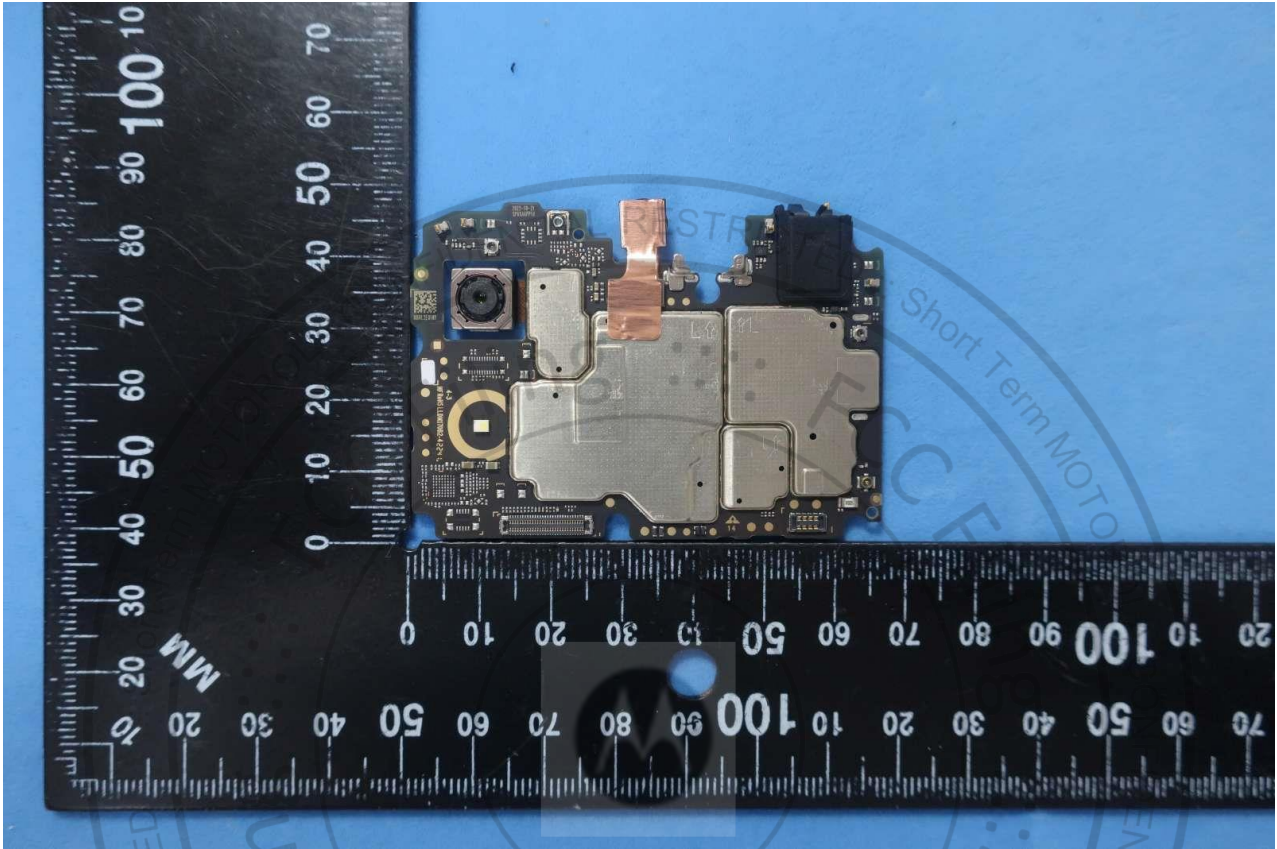

### 3. Internal Photograph of EUT

Brand Name: Motorola; Model Name: XT2345-2

Brand Name: Motorola; Model Name: XT2345-2

Brand Name: Motorola; Model Name: XT2345-2

Brand Name: Motorola; Model Name: XT2345-2

Single SIM Card

Brand Name: Motorola; Model Name: XT2345-2

Brand Name: Motorola; Model Name: XT2345-2

Brand Name: Motorola; Model Name: XT2345-2

Brand Name: Motorola; Model Name: XT2345-2

Brand Name: Motorola; Model Name: XT2345-2