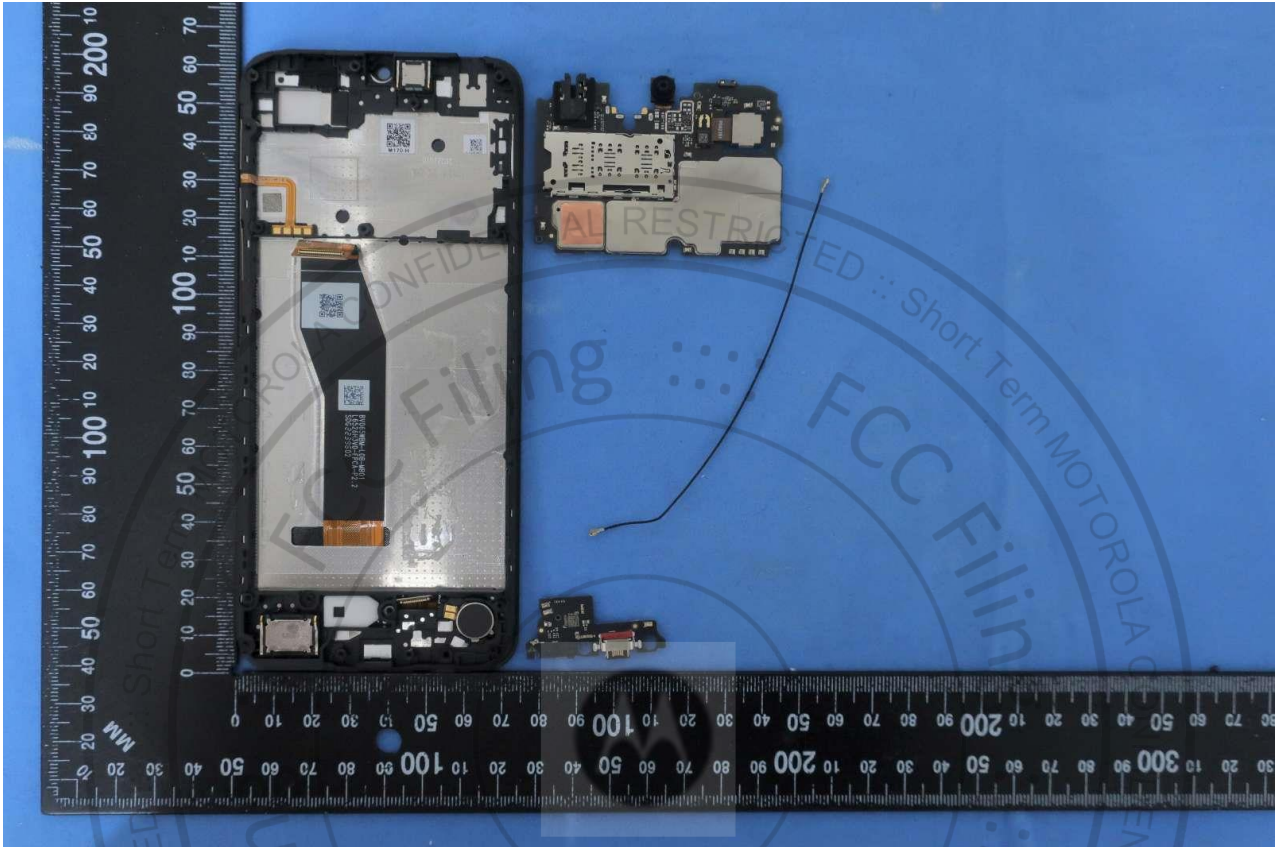

### 3. Internal Photograph of EUT

Brand Name: Motorola; Model Name: XT2345-2

Brand Name: Motorola; Model Name: XT2345-2

Brand Name: Motorola; Model Name: XT2345-2

Brand Name: Motorola; Model Name: XT2345-2

Single SIM Card

Brand Name: Motorola; Model Name: XT2345-2

Brand Name: Motorola; Model Name: XT2345-2

Brand Name: Motorola; Model Name: XT2345-2

Brand Name: Motorola; Model Name: XT2345-2

Brand Name: Motorola; Model Name: XT2345-2