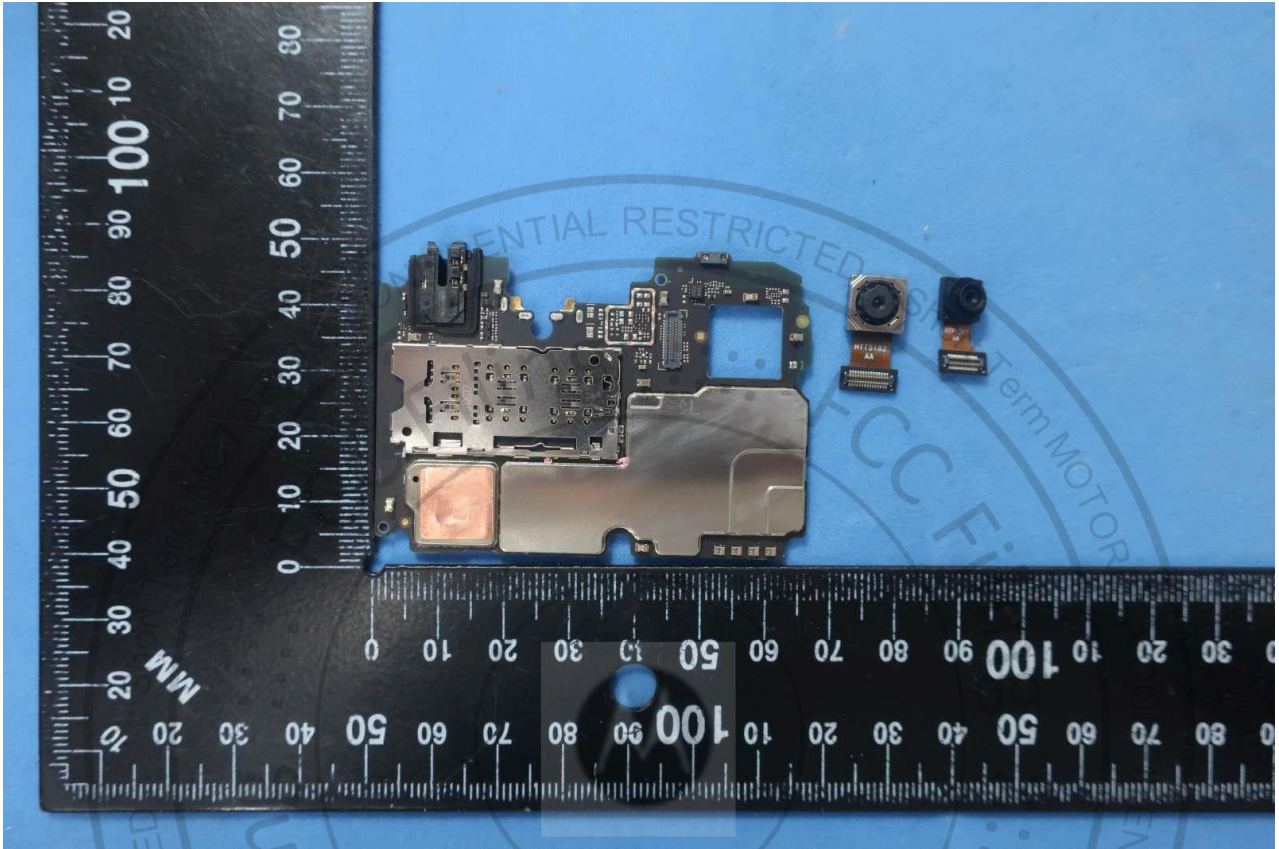

Brand Name: Motorola; Model Name: XT2345-2