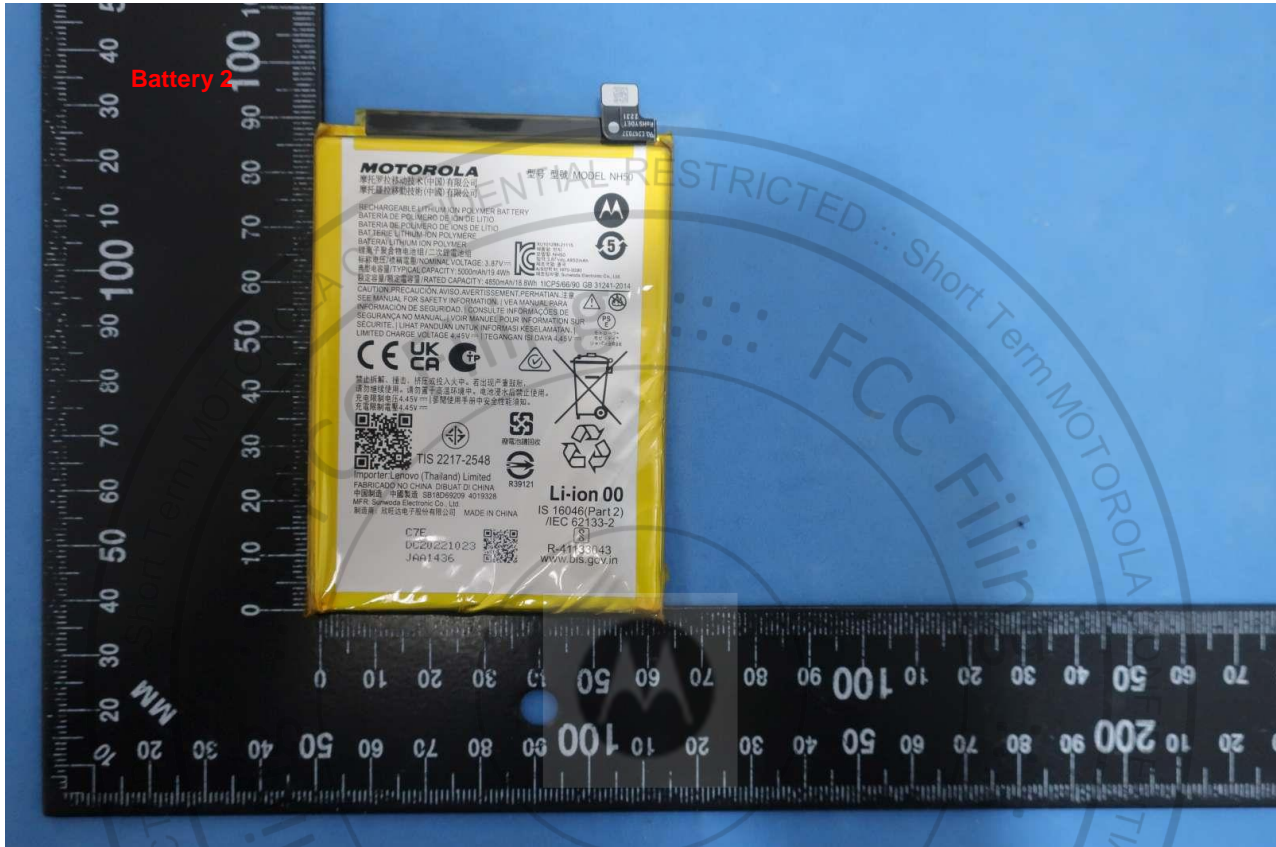

Brand Name: Motorola; Model Name: XT2345-2