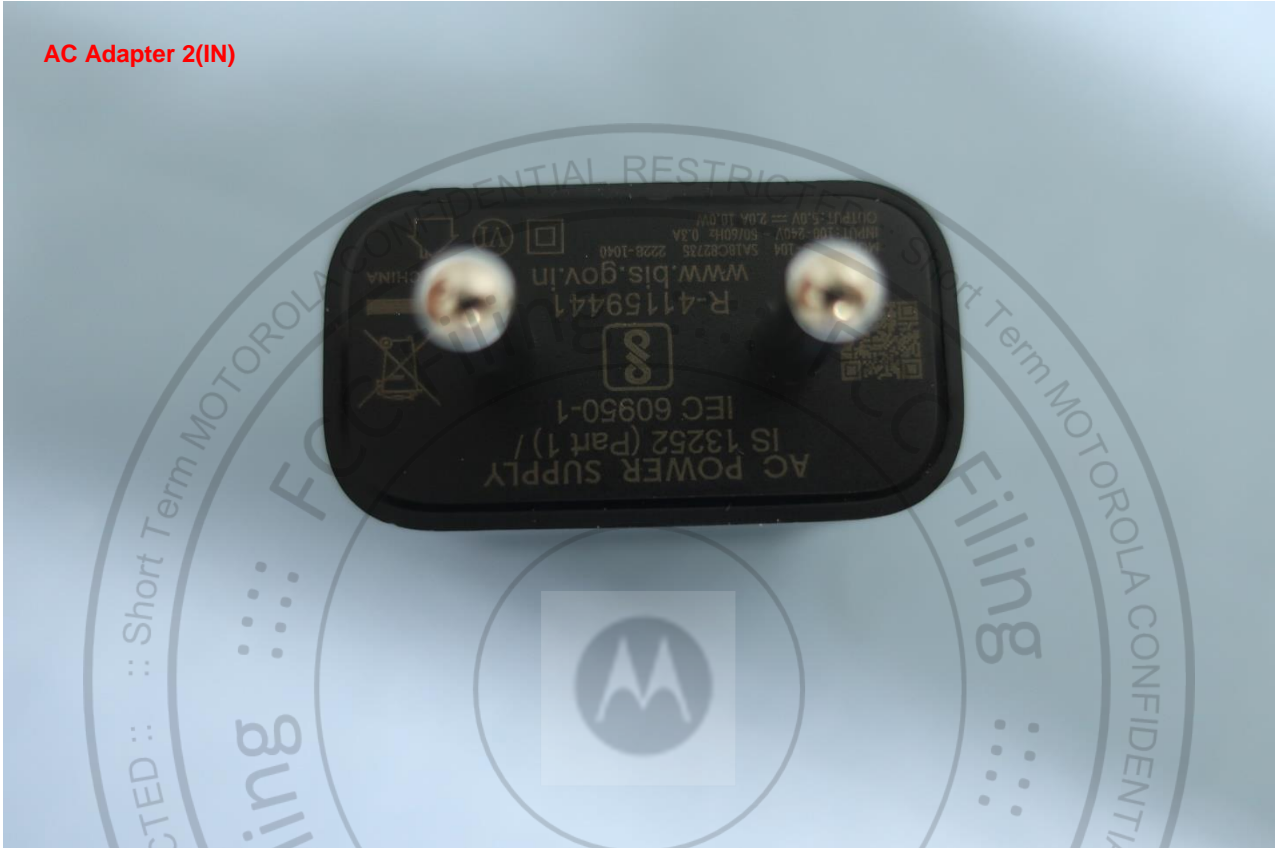

AC Adapter 2(AU)

Brand Name: Motorola; Model Name: XT2345-2

AC Adapter 2(BR)

Brand Name: Motorola; Model Name: XT2345-2

AC Adapter 2(EU)

Brand Name: Motorola; Model Name: XT2345-2

AC Adapter 2(IN)

Brand Name: Motorola; Model Name: XT2345-2