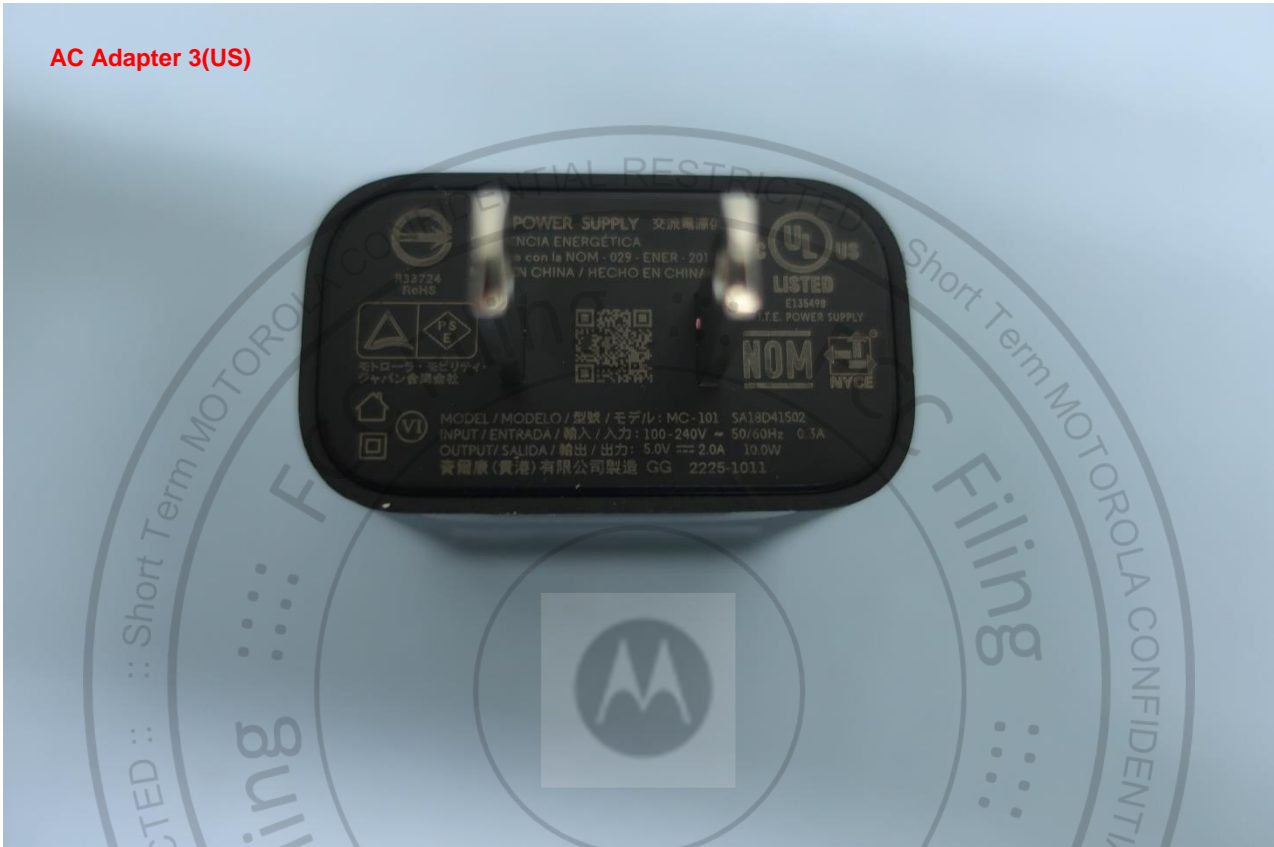

AC Adapter 3(CHILE)

Brand Name: Motorola; Model Name: XT2345-2

AC Adapter 3(EU)

Brand Name: Motorola; Model Name: XT2345-2

AC Adapter 3(UK)

Brand Name: Motorola; Model Name: XT2345-2

AC Adapter 3(US)

Brand Name: Motorola; Model Name: XT2345-2