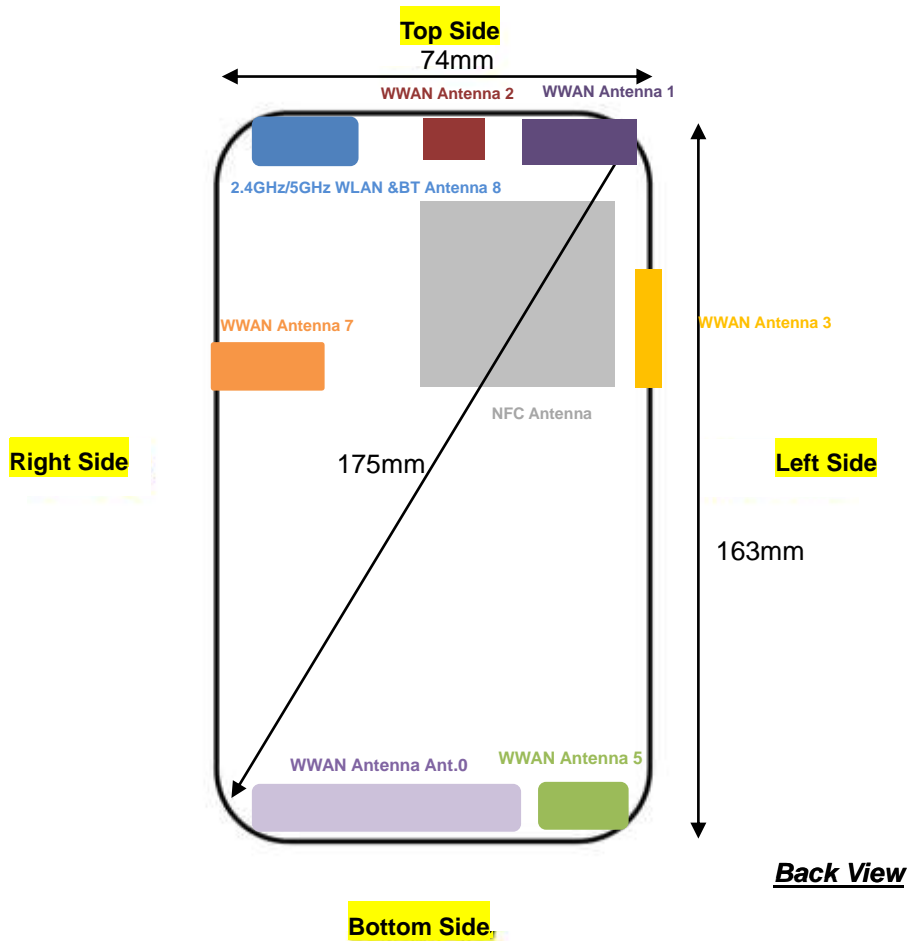

Front, Test Separation 5 mm

Back, Test Separation 5 mm

Left Side, Test Separation 5 mm

Right Side, Test Separation 5 mm

Top Side, Test Separation 5 mm

Bottom Side, Test Separation 5 mm

Body-worn Exposure Condition

Back, Test Separation 0 mm

Left Side, Test Separation 0 mm

Right Side, Test Separation 0 mm

Top Side, Test Separation 0 mm

Bottom Side, Test Separation 0 mm

<Sensor off>

Front, Test Separation 20 mm

Front, Test Separation 13 mm

Back, Test Separation 27 mm

Back, Test Separation 17 mm

Back, Test Separation 6 mm

Left Side, Test Separation 7 mm

Top Side, Test Separation 19 mm

Top Side, Test Separation 7 mm

Bottom Side, Test Separation 24 mm

Antenna Location

Antenna	Support Band
Antenna 0	GSM: 850/1900<TX/RX> UMTS: B2/4/5 <TX/RX> LTE: B2/4/12/17/26<TX/RX>
Antenna 1	LTE: B38/41<TX/RX>
Antenna 2	LTE: B42<TX/RX> NR: n77/n78<TX/RX>
Antenna 3	5G NR: n77/n78<TX/RX>
Antenna 5	5G NR: n77/n78<TX/RX>
Antenna 7	5G NR: n77/n78<TX/RX>
Antenna 8	WLAN 2.4GHz/5GHz<TX/RX> Bluetooth <TX/RX>
NFC Antenna	NFC<TX/RX>