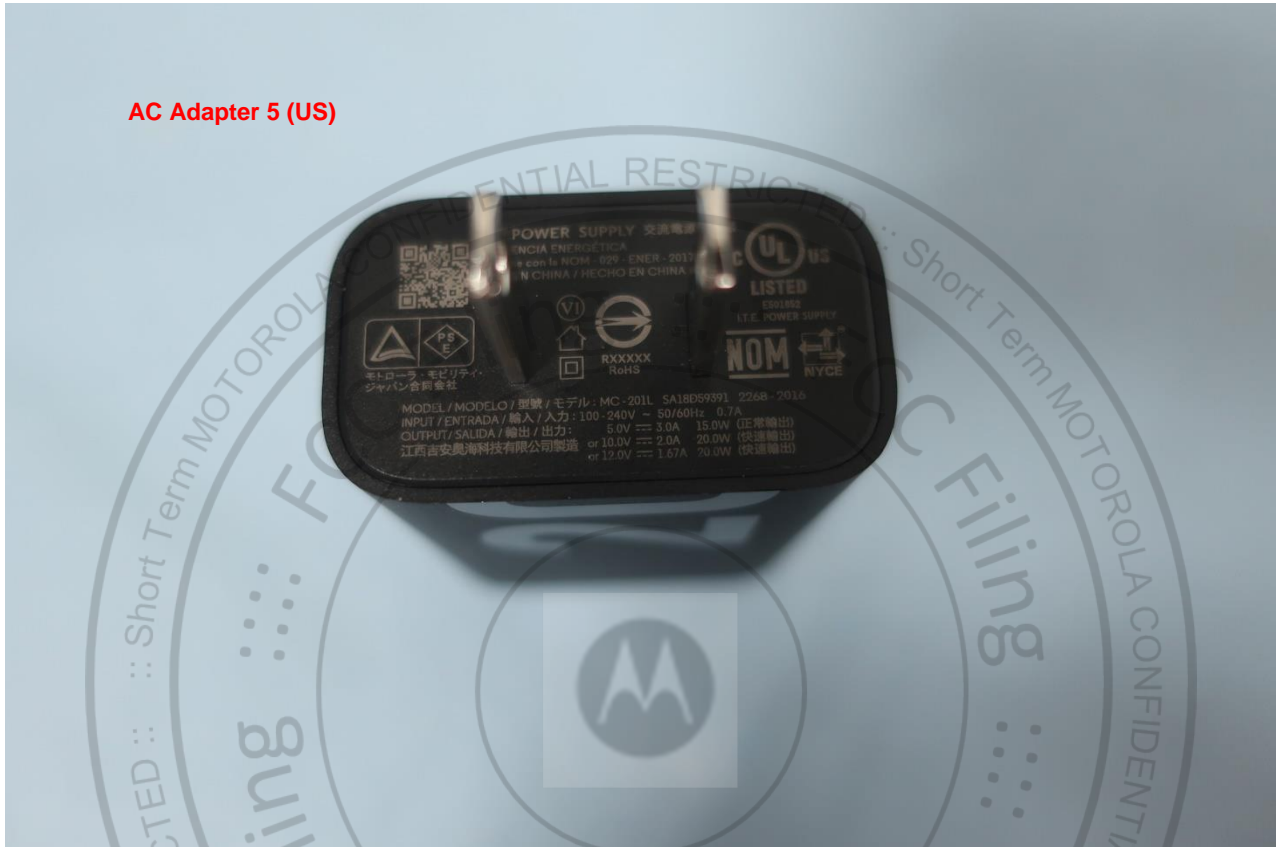

AC Adapter 5 (AR)

Brand Name: Motorola; Model Name: XT2335-4, XT2335-5, XT2335-6

AC Adapter 5 (EU)

Brand Name: Motorola; Model Name: XT2335-4, XT2335-5, XT2335-6

AC Adapter 5 (US)

Brand Name: Motorola; Model Name: XT2335-4, XT2335-5, XT2335-6