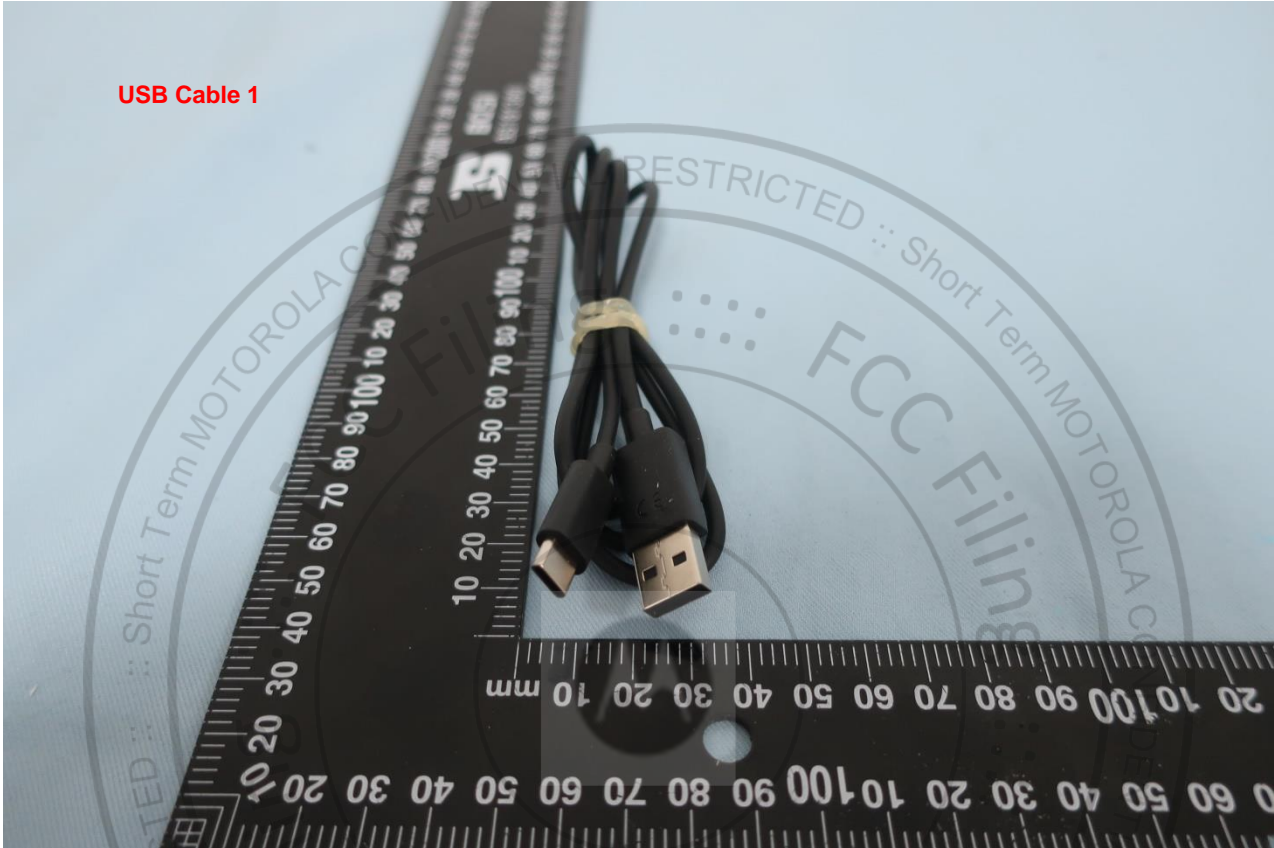

Brand Name: Motorola; Model Name: XT2335-4, XT2335-5, XT2335-6

USB Cable 1