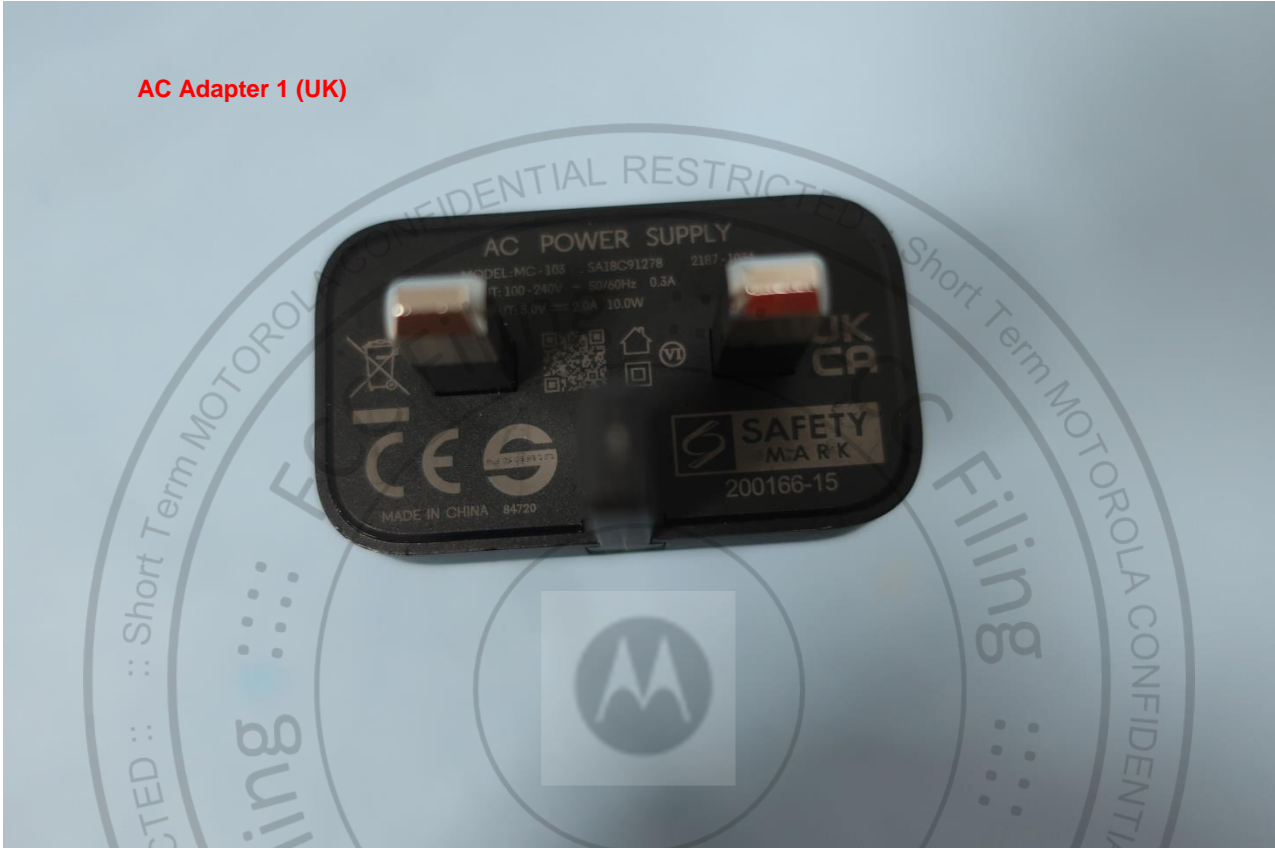

AC Adapter 1 (AU)

Brand Name: Motorola; Model Name: XT2335-4, XT2335-5, XT2335-6

AC Adapter 1 (EU)

Brand Name: Motorola; Model Name: XT2335-4, XT2335-5, XT2335-6

AC Adapter 1 (UK)

Brand Name: Motorola; Model Name: XT2335-4, XT2335-5, XT2335-6