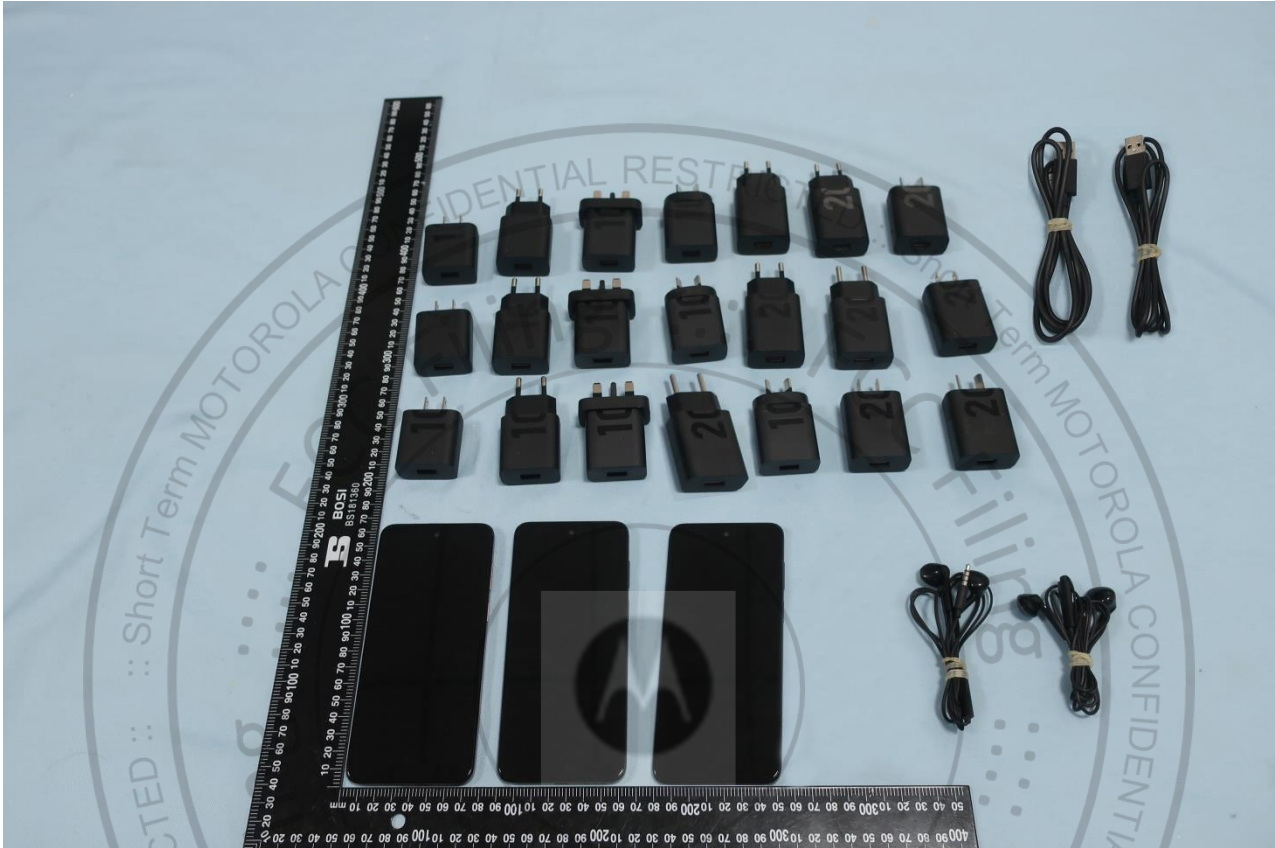

Remark: For accessories equipped with this EUT, please refer to the following photos.

Brand Name: Motorola; Model Name: XT2335-4, XT2335-5, XT2335-6

Brand Name: Motorola; Model Name: XT2335-4, XT2335-5, XT2335-6