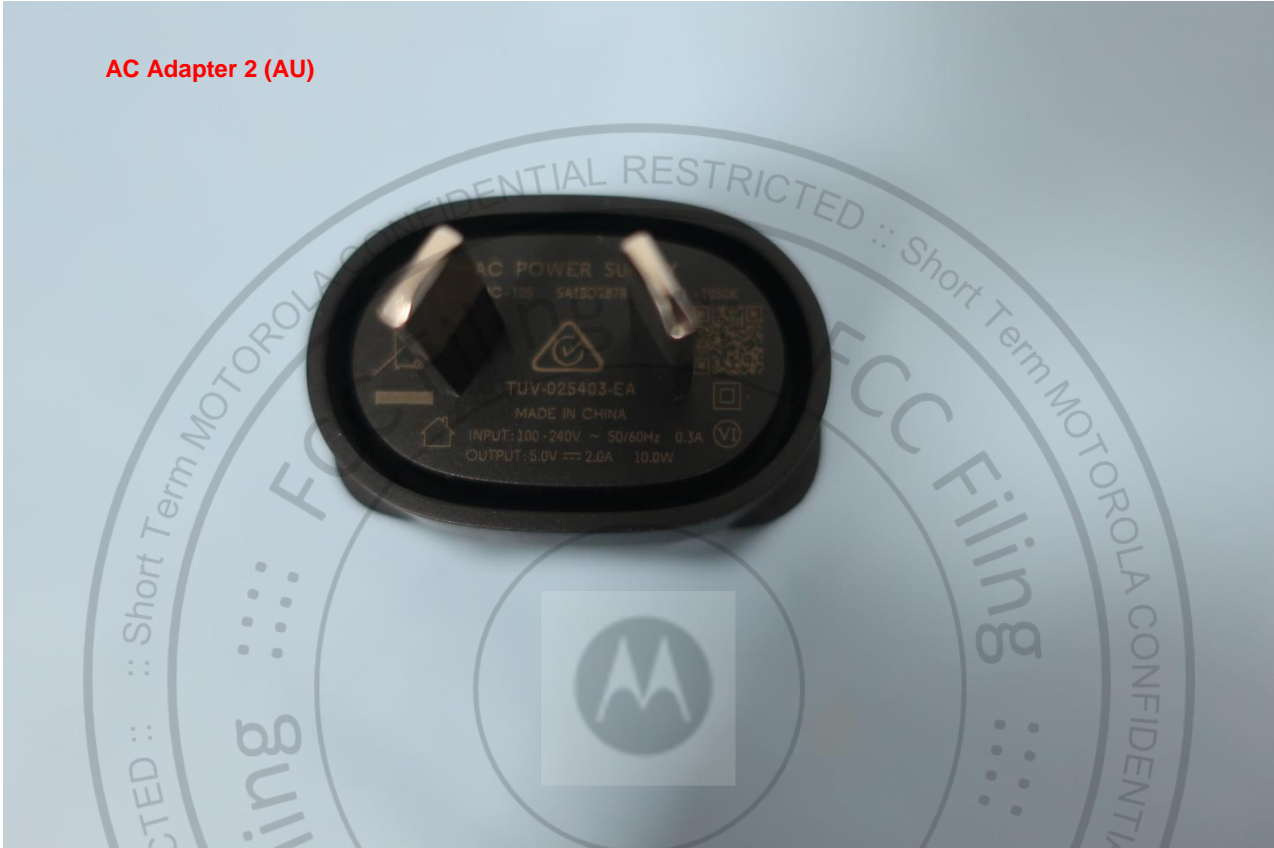

Brand Name: Motorola; Model Name: XT2335-4, XT2335-5, XT2335-6

AC Adapter 2 (AU)