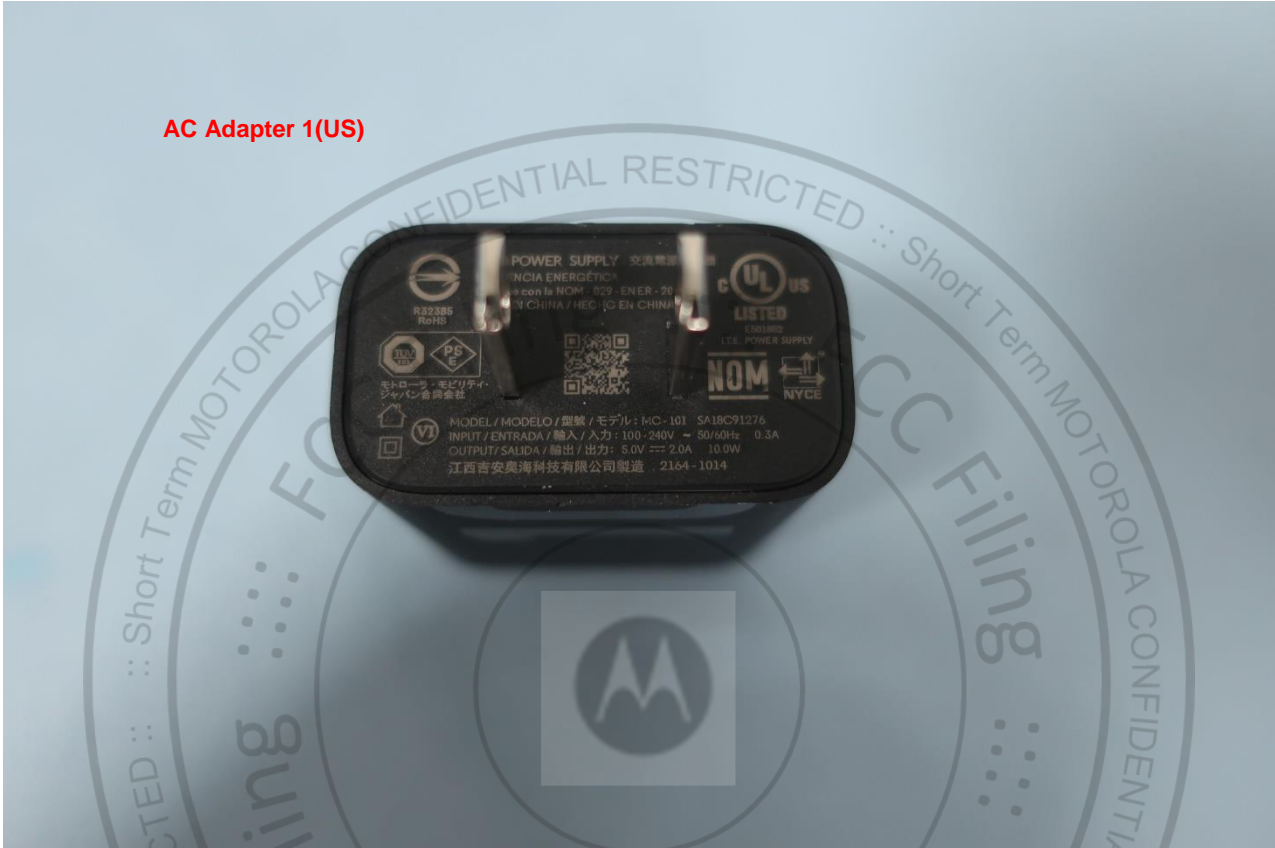

Brand Name: Motorola; Model Name: XT2335-2

AC Adapter 1(US)