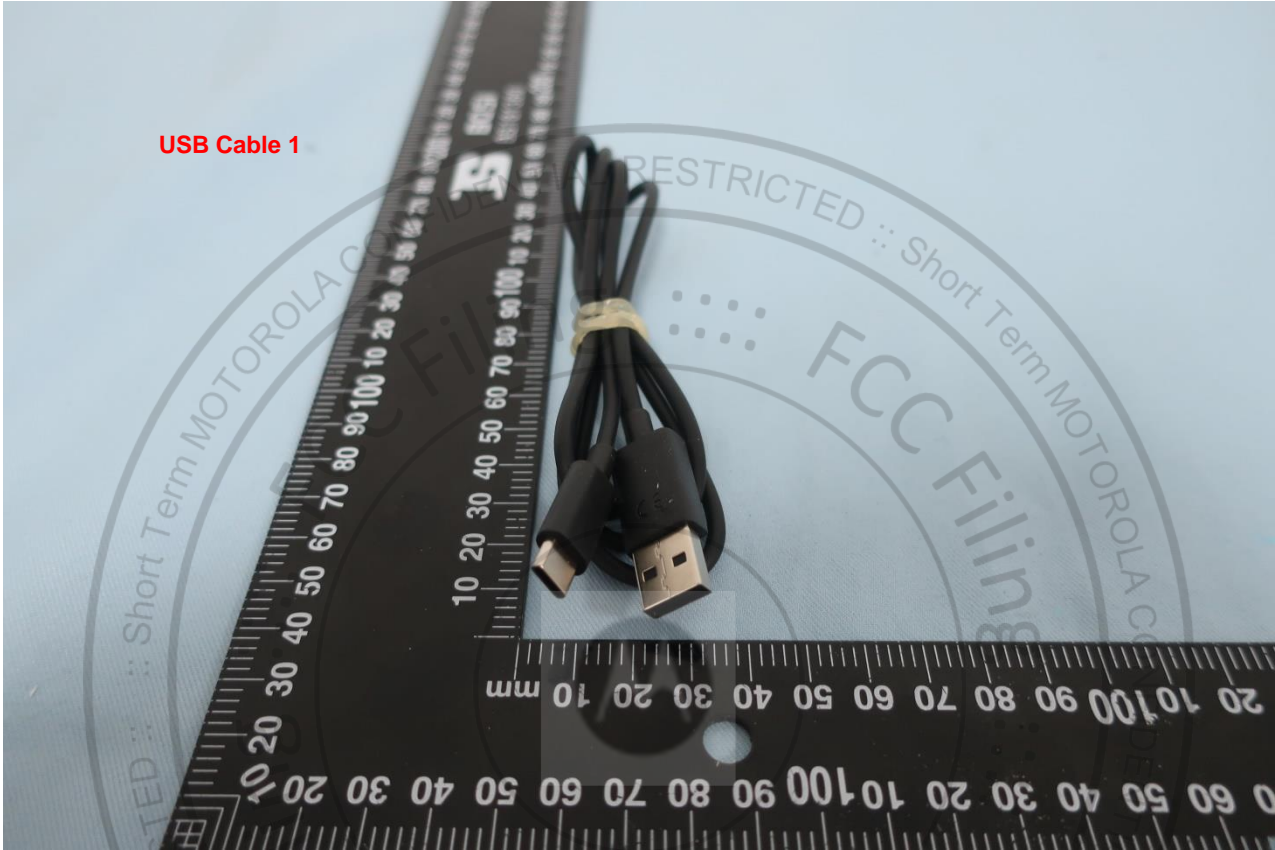

Brand Name: Motorola; Model Name: XT2335-2

USB Cable 1