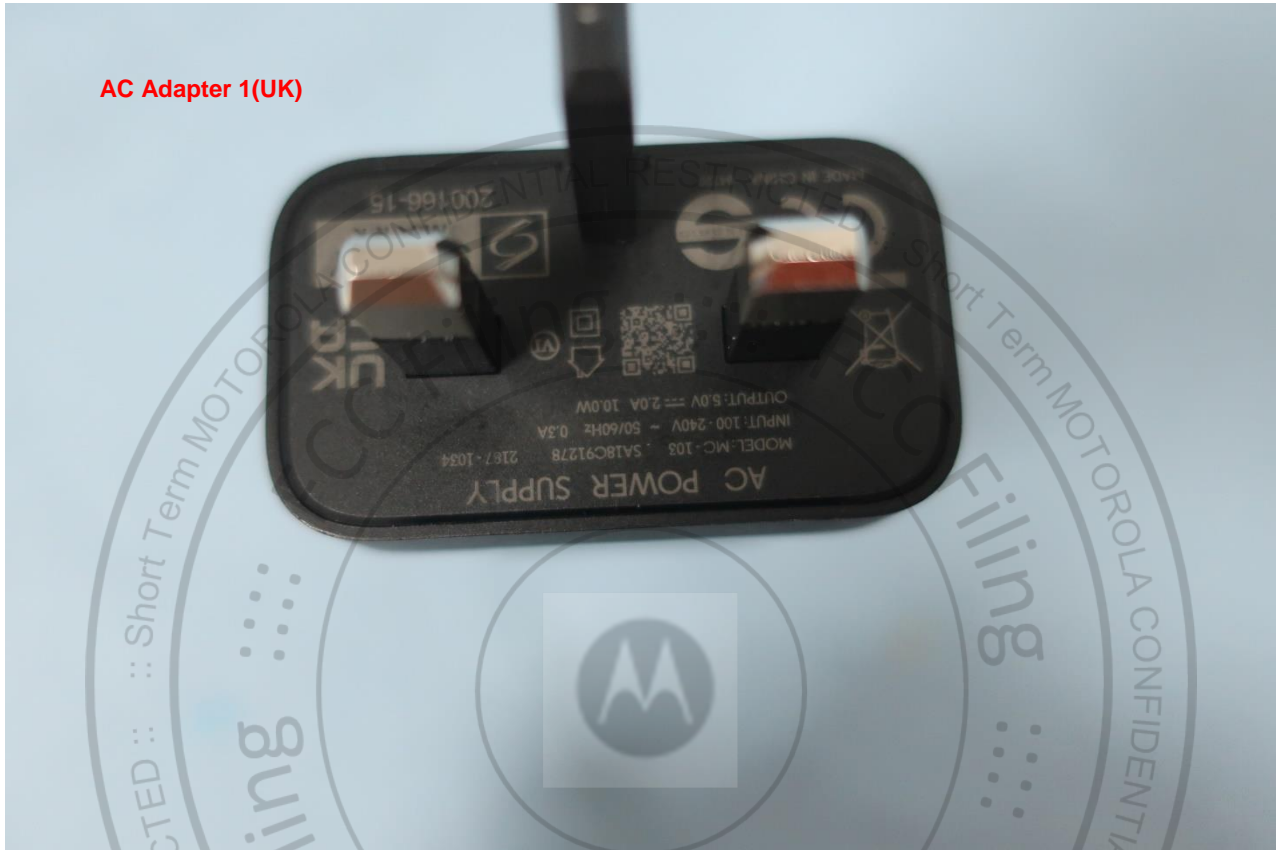

Brand Name: Motorola; Model Name: XT2335-2