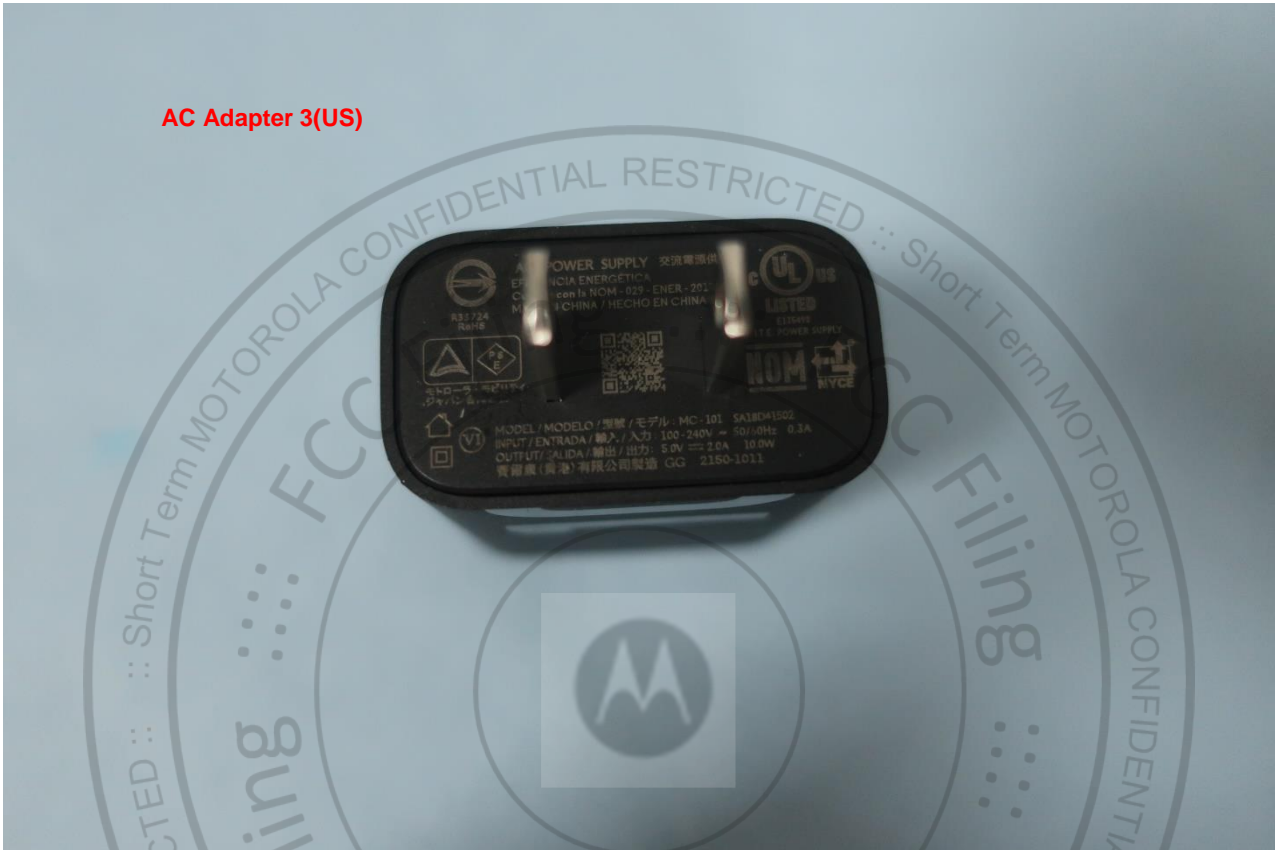

Brand Name: Motorola; Model Name: XT2335-2

AC Adapter 3(US)