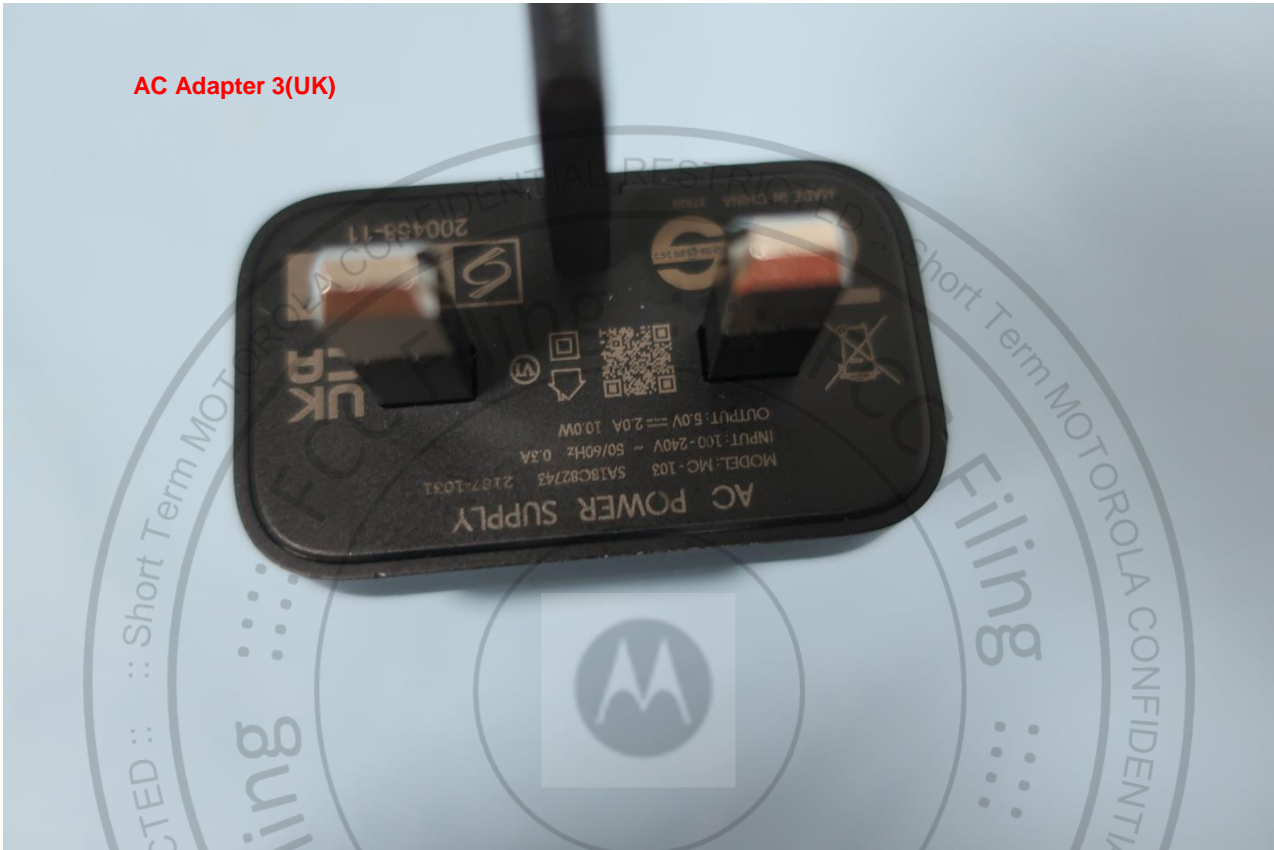

AC Adapter 2(US)

Brand Name: Motorola; Model Name: XT2335-2

AC Adapter 3(AU)

Brand Name: Motorola; Model Name: XT2335-2

AC Adapter 3(EU)

Brand Name: Motorola; Model Name: XT2335-2

AC Adapter 3(UK)

Brand Name: Motorola; Model Name: XT2335-2