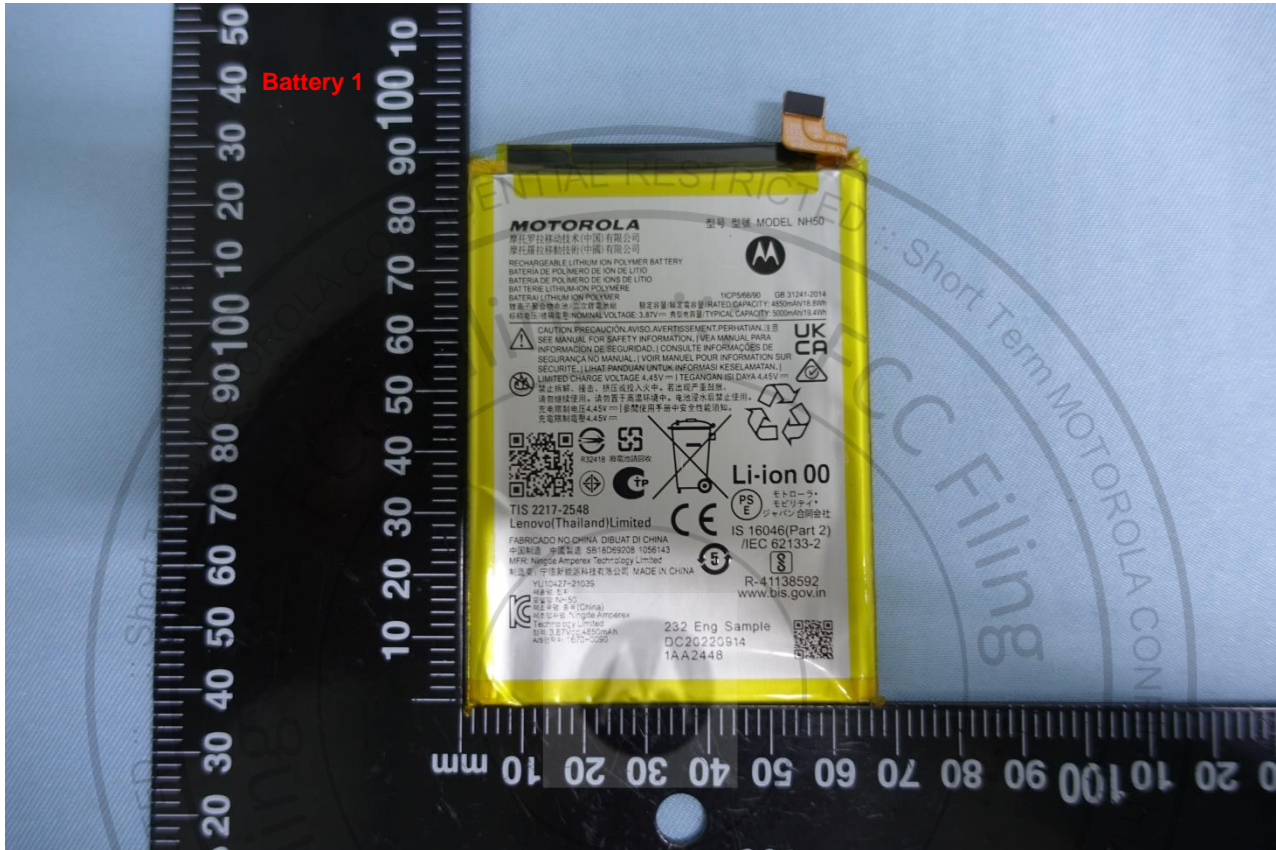

AC Adapter 5(US)

Brand Name: Motorola; Model Name: XT2335-2

AC Adapter 6(BR)

Brand Name: Motorola; Model Name: XT2335-2

Brand Name: Motorola; Model Name: XT2335-2

Brand Name: Motorola; Model Name: XT2335-2