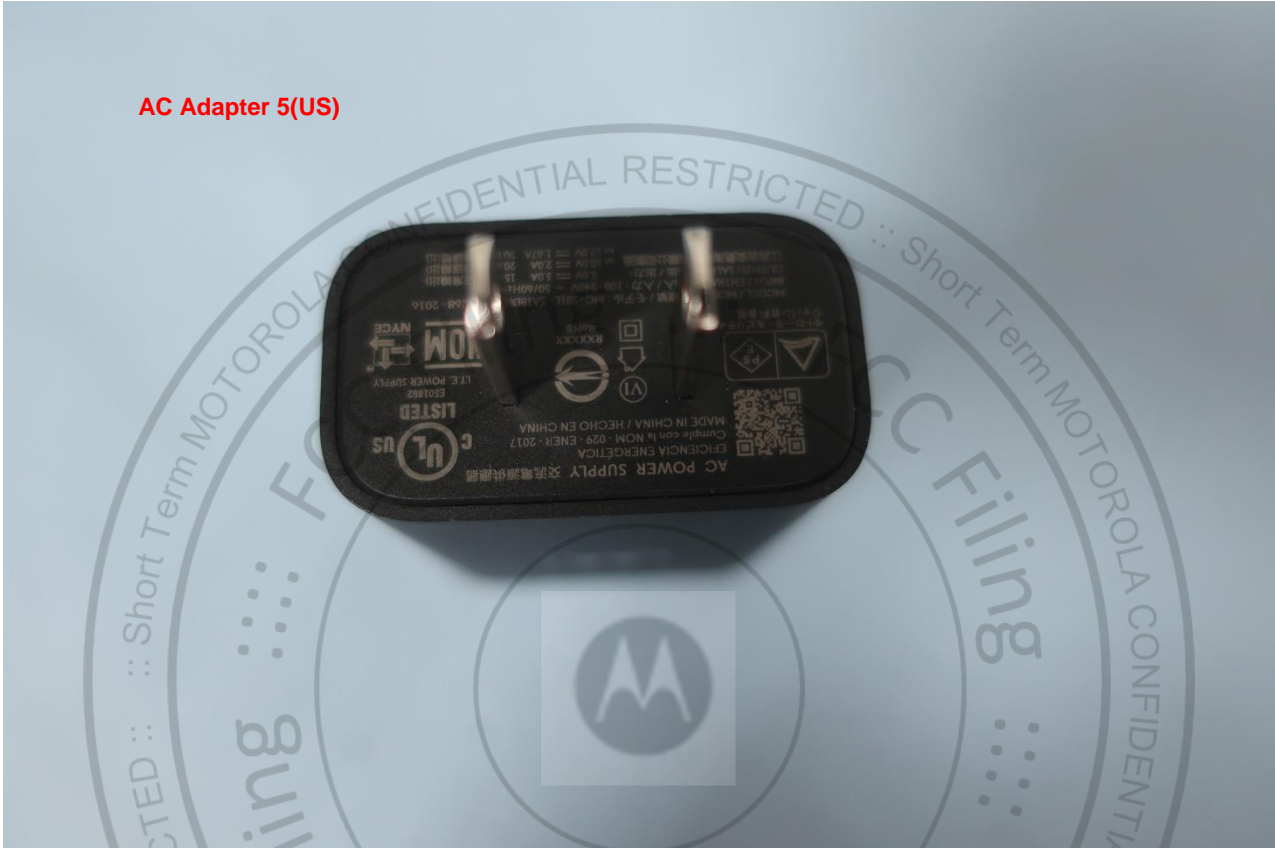

Brand Name: Motorola; Model Name: XT2335-2

AC Adapter 5(US)