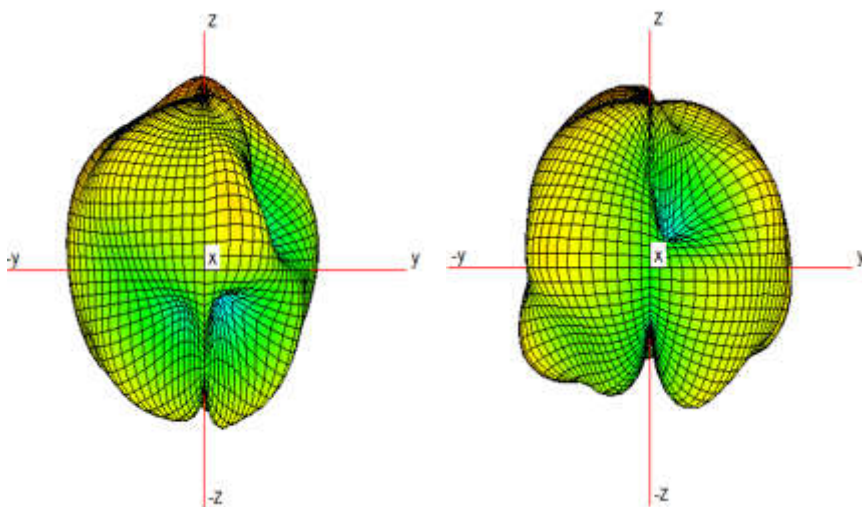

Antenna model name: Insert molding metal

Antenna type: IFA

BT/WLAN Peak Gain (dBi)			
2400~2483.5MHz	-4.5	5150~5250MHz	-5.4
5250~5350MHz	-5.6	5470~5730MHz	-5.4
5725~5850MHz	-6.5		

WIFI 2.4G (2450 MHz)

WIFI 5G (5200 MHz)

WIFI 5G (5300 MHz)

WiFi 5G (5500 MHz)

WiFi 5G (5800 MHz)

NFC Antenna: Differential port to excite FPC coil + Ferrite sheet with dimension 27.6 mm * 32.3mm * 0.22mm