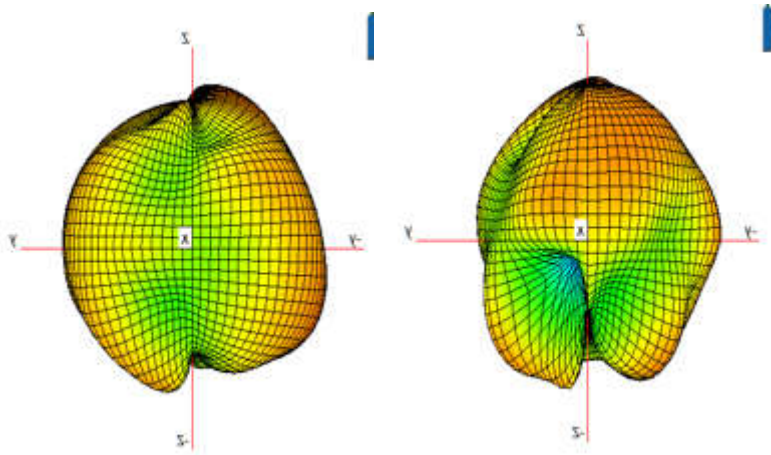

Antenna model name: Insert molding metal

Antenna type: IFA

BT/WLAN Peak Gain (dBi)			
2400~2483.5MHz	-4.5	5150~5250MHz	-5.4
5250~5350MHz	-5.6	5470~5730MHz	-5.4
5725~5850MHz	-6.5		

WIFI 2.4G (2450 MHz)

WIFI 5G (5200 MHz)

WIFI 5G (5300 MHz)

WiFi 5G (5500 MHz)

WiFi 5G (5800 MHz)

NFC Antenna: Differential port to excite FPC coil + Ferrite sheet with dimension 27.6 mm * 32.3mm * 0.22mm