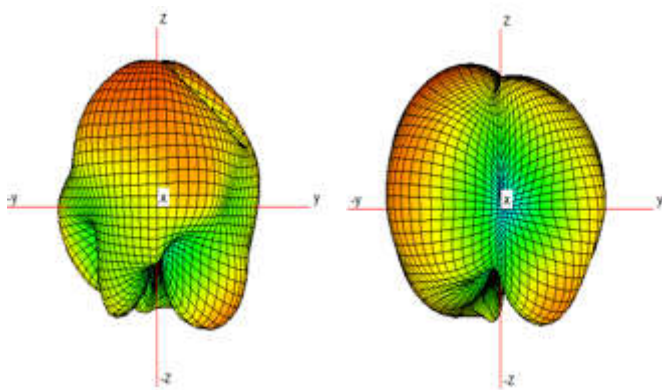

Antenna model name: Insert molding metal

Antenna type: IFA

BT/WLAN Peak Gain (dBi)			
2400~2483.5MHz	-4.5	5150~5250MHz	-5.4
5250~5350MHz	-5.6	5470~5730MHz	-5.4
5725~5850MHz	-6.5		

WIFI 2.4G (2450 MHz)

WIFI 5G (5200 MHz)

WIFI 5G (5300 MHz)

WiFi 5G (5500 MHz)

WiFi 5G (5800 MHz)

NFC Antenna: Differential port to excite FPC coil + Ferrite sheet with dimension 27.6 mm * 32.3mm * 0.22mm