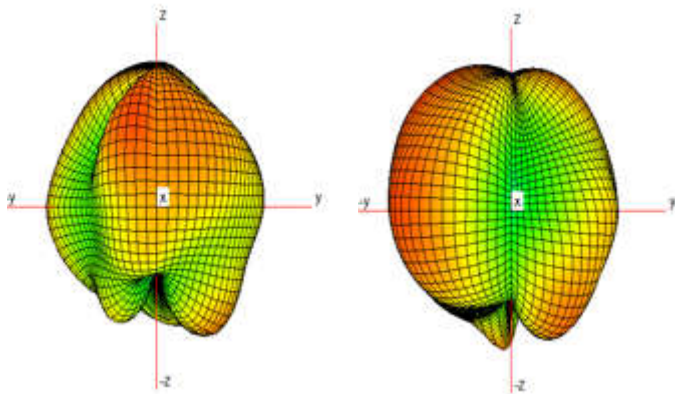

Antenna model name: Insert molding metal

Antenna type: IFA

BT/WLAN Peak Gain (dBi)			
2400~2483.5MHz	-4.5	5150~5250MHz	-5.4
5250~5350MHz	-5.6	5470~5730MHz	-5.4
5725~5850MHz	-6.5		

WIFI 2.4G (2450 MHz)

WIFI 5G (5200 MHz)

WIFI 5G (5300 MHz)

WiFi 5G (5500 MHz)

WiFi 5G (5800 MHz)

NFC Antenna: Differential port to excite FPC coil + Ferrite sheet with dimension 27.6 mm * 32.3mm * 0.22mm