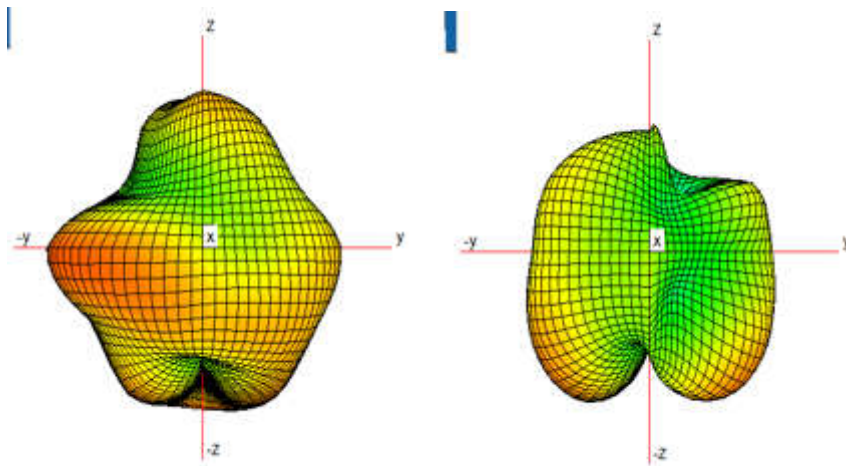

Antenna model name: Insert molding metal

Antenna type: IFA

BT/WLAN Peak Gain (dBi)			
2400~2483.5MHz	-4.5	5150~5250MHz	-5.4
5250~5350MHz	-5.6	5470~5730MHz	-5.4
5725~5850MHz	-6.5		

WIFI 2.4G (2450 MHz)

WIFI 5G (5200 MHz)

WIFI 5G (5300 MHz)

WiFi 5G (5500 MHz)

WiFi 5G (5800 MHz)

NFC Antenna: Differential port to excite FPC coil + Ferrite sheet with dimension 27.6 mm * 32.3mm * 0.22mm