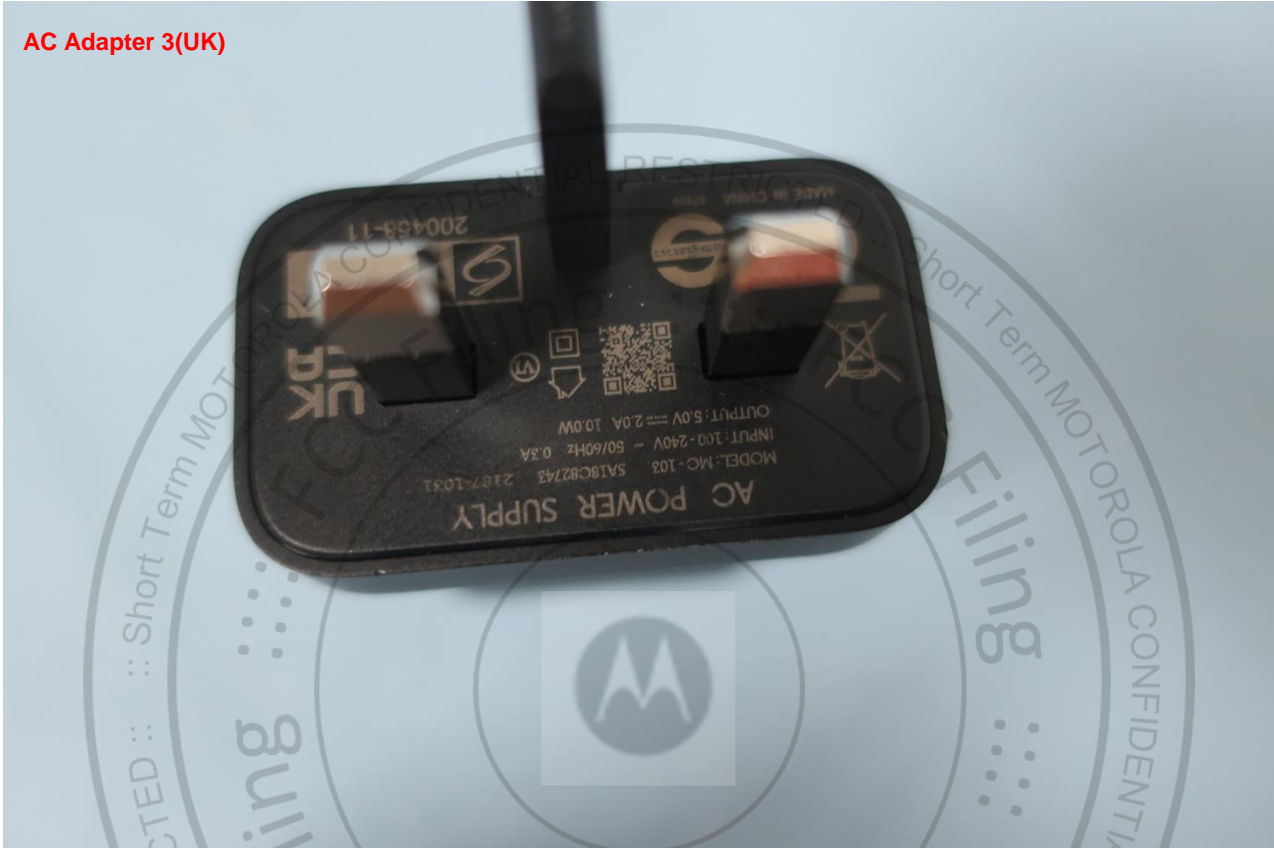

Brand Name: Motorola; Model Name: XT2335-1

AC Adapter 3(UK)