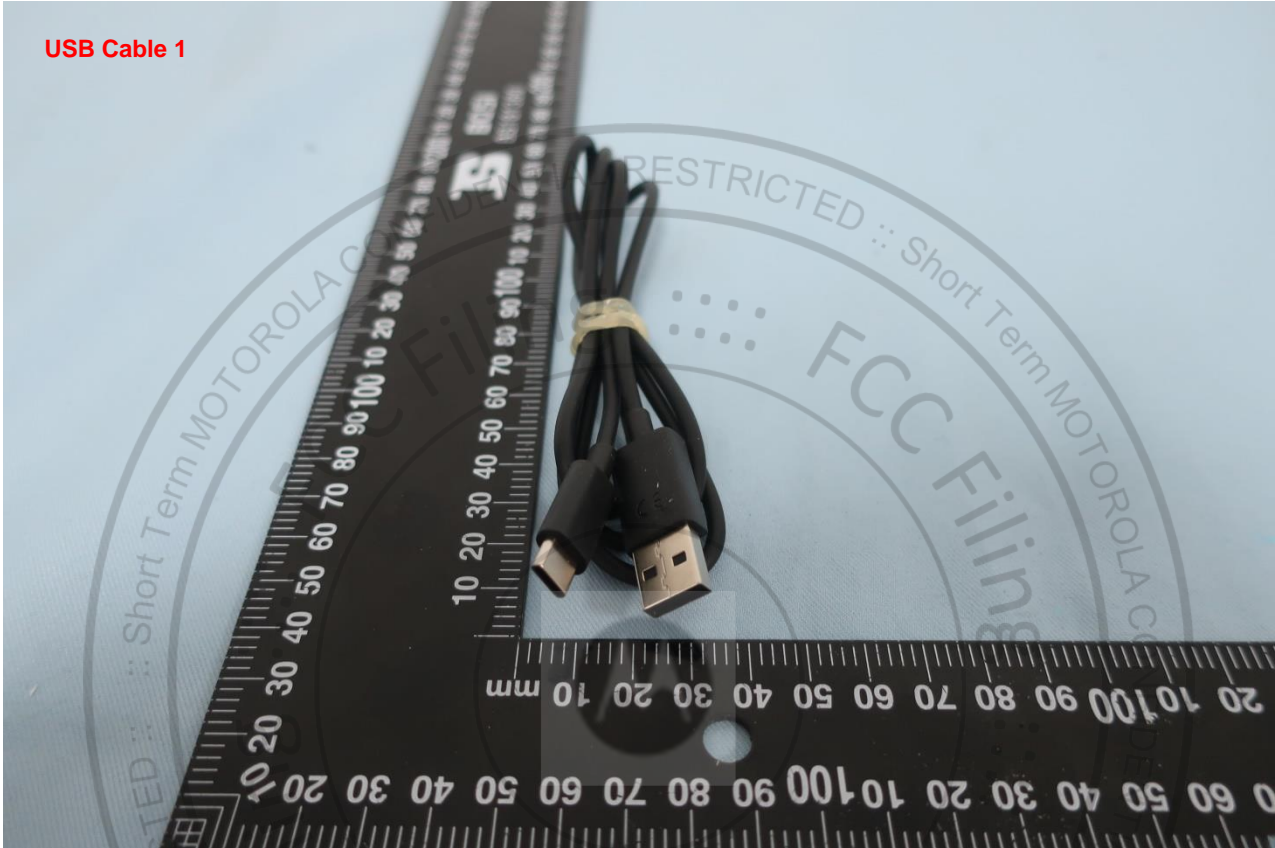

AC Adapter 6(BR)

Brand Name: Motorola; Model Name: XT2335-1

Brand Name: Motorola; Model Name: XT2335-1

Brand Name: Motorola; Model Name: XT2335-1

Brand Name: Motorola; Model Name: XT2335-1

USB Cable 1

Brand Name: Motorola; Model Name: XT2335-1