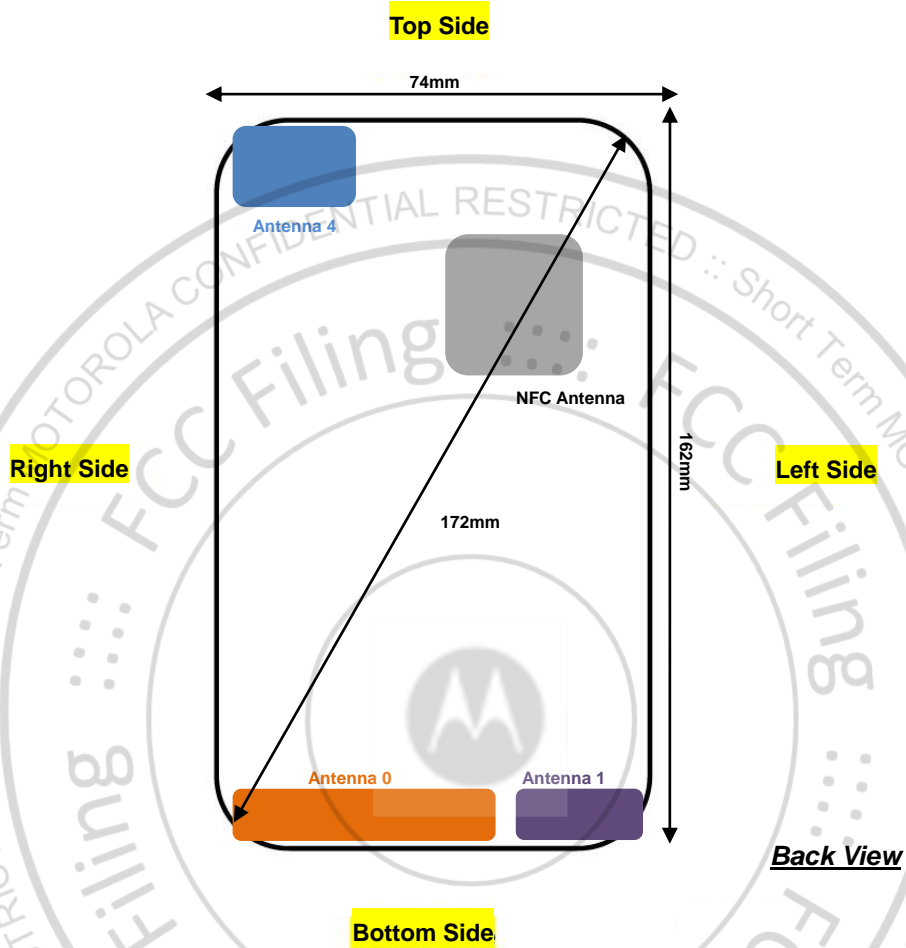

Body-worn Exposure Condition

Front, Test Separation 5 mm

Back, Test Separation 5 mm

Back with headset, Test Separation 5 mm

Sensor off

Front, Test Separation 14 mm

Back, Test Separation 18mm

Product Specific 10g SAR

Front, Test Separation 0 mm

Back, Test Separation 0 mm

Left Side, Test Separation 0 mm

Right Side, Test Separation 0 mm

Top Side, Test Separation 0 mm

Bottom Side, Test Separation 0 mm

Sensor off

Front, Test Separation 14 mm

Back, Test Separation 18 mm

Bottom Side, Test Separation 20 mm

Front, Test Separation 6 mm

Back, Test Separation 14 mm

Left Side, Test Separation 8 mm

Back, Test Separation 14 mm

### Antenna Location

Antenna	Support Band
Antenna 0	GSM: 850/1900 <TX/RX> WCDMA: B2/B5 <TX/RX> LTE: B2/B5<TX/RX>
Antenna 1	LTE: B7/B38/B41 <TX/RX>
Antenna 4	Bluetooth <TX/RX> WIFI 2.4G <TX/RX> WIFI 5G<TX/RX>
NFC Antenna	NFC Antenna<TX/RX>