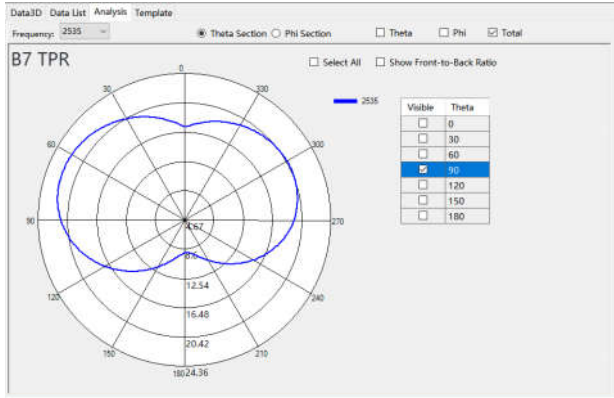

BAND	Peak Gain(dBi)
GSM 850	-2.6
E-GSM 900	-3.8
DCS 1800	-0.6
PCS 1900	-1.5
WCDMA B1	-2
WCDMA B2	-1.5
WCDMA B4	-0.6
WCDMA B5	-2.6
WCDMA B8	-3.8

LTE B1	-2
LTE B2	-1.5
LTE B3	-0.6
LTE B4	-0.6
LTE B5	-2.6
LTE B7	-0.5
LTE B8	-3.8
LTE B13	-4.2
LTE B26	-2.6
LTE B28	-3
LTE B38	-0.5
LTE B40	-0.8
LTE B66	-0.6

The device under test

Calibration time: 2022/7/17

The calibration frequency: 1 year/time

Directional Pattern

Main_ANT

2.4G-WIFI_ANT

5.8G-WIFI_ANT

DIV_ANT