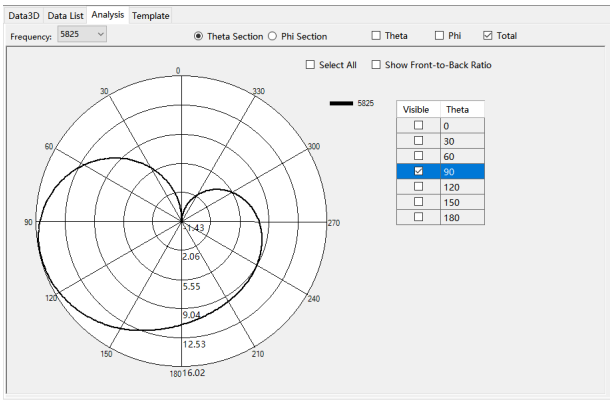

BAND	Peak Gain(dBi)
GSM 850	-2.6
E-GSM 900	-3.8
DCS 1800	-0.6
PCS 1900	-1.5
WCDMA B1	-2
WCDMA B2	-1.5
WCDMA B4	-0.6
WCDMA B5	-2.6
WCDMA B8	-3.8

LTE B1	-2
LTE B2	-1.5
LTE B3	-0.6
LTE B4	-0.6
LTE B5	-2.6
LTE B7	-0.5
LTE B8	-3.8
LTE B13	-4.2
LTE B26	-2.6
LTE B28	-3
LTE B38	-0.5
LTE B40	-0.8
LTE B66	-0.6

The device under test

Calibration time: 2022/7/17

The calibration frequency: 1 year/time

Directional Pattern

Main_ANT

2.4G-WIFI_ANT

5.8G-WIFI_ANT

DIV_ANT