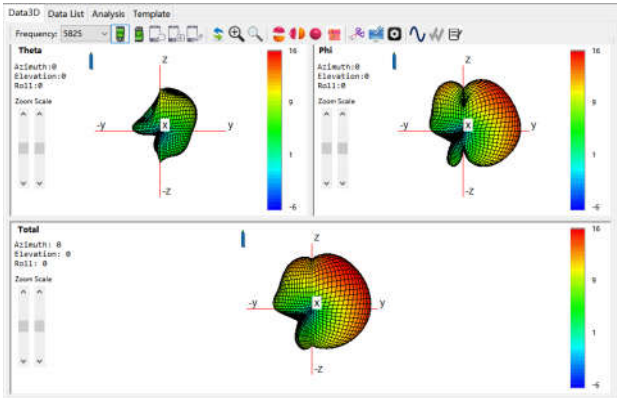

BAND	Peak Gain(dBi)
GSM 850	-2.6
E-GSM 900	-3.8
DCS 1800	-0.6
PCS 1900	-1.5
WCDMA B1	-2
WCDMA B2	-1.5
WCDMA B4	-0.6
WCDMA B5	-2.6
WCDMA B8	-3.8

LTE B1	-2
LTE B2	-1.5
LTE B3	-0.6
LTE B4	-0.6
LTE B5	-2.6
LTE B7	-0.5
LTE B8	-3.8
LTE B13	-4.2
LTE B26	-2.6
LTE B28	-3
LTE B38	-0.5
LTE B40	-0.8
LTE B66	-0.6

The device under test

Calibration time: 2022/7/17

The calibration frequency: 1 year/time

Directional Pattern

Main_ANT

2.4G-WIFI_ANT

5.8G-WIFI_ANT

DIV_ANT