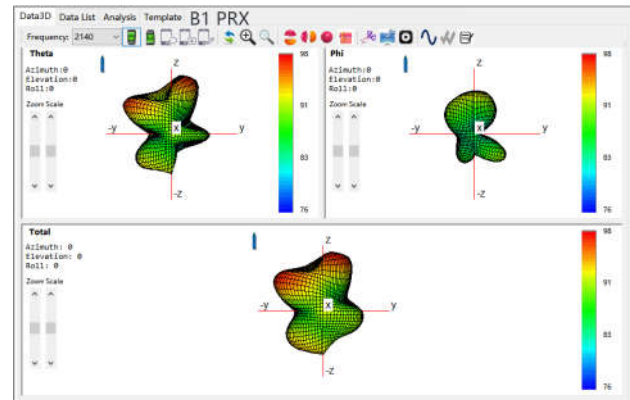

BAND	Peak Gain(dBi)
GSM 850	-2.6
E-GSM 900	-3.8
DCS 1800	-0.6
PCS 1900	-1.5
WCDMA B1	-2
WCDMA B2	-1.5
WCDMA B4	-0.6
WCDMA B5	-2.6
WCDMA B8	-3.8

LTE B1	-2
LTE B2	-1.5
LTE B3	-0.6
LTE B4	-0.6
LTE B5	-2.6
LTE B7	-0.5
LTE B8	-3.8
LTE B13	-4.2
LTE B26	-2.6
LTE B28	-3
LTE B38	-0.5
LTE B40	-0.8
LTE B66	-0.6

The device under test

Calibration time: 2022/7/17

The calibration frequency: 1 year/time

Directional Pattern

Main_ANT

2.4G-WIFI_ANT

5.8G-WIFI_ANT

DIV_ANT