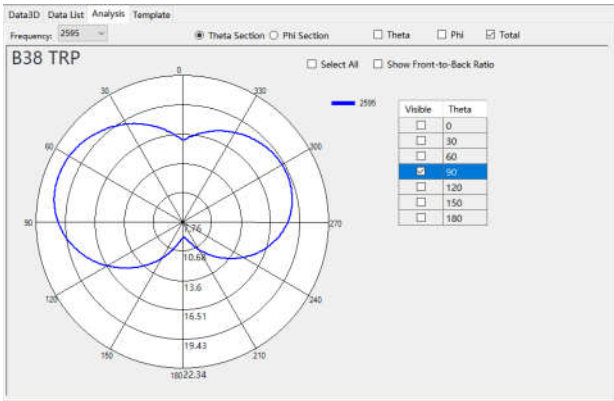

BAND	Peak Gain(dBi)
GSM 850	-2.6
E-GSM 900	-3.8
DCS 1800	-0.6
PCS 1900	-1.5
WCDMA B1	-2
WCDMA B2	-1.5
WCDMA B4	-0.6
WCDMA B5	-2.6
WCDMA B8	-3.8

LTE B1	-2
LTE B2	-1.5
LTE B3	-0.6
LTE B4	-0.6
LTE B5	-2.6
LTE B7	-0.5
LTE B8	-3.8
LTE B13	-4.2
LTE B26	-2.6
LTE B28	-3
LTE B38	-0.5
LTE B40	-0.8
LTE B66	-0.6

The device under test

Calibration time: 2022/7/17

The calibration frequency: 1 year/time

Directional Pattern

Main_ANT

2.4G-WIFI_ANT

5.8G-WIFI_ANT

DIV_ANT