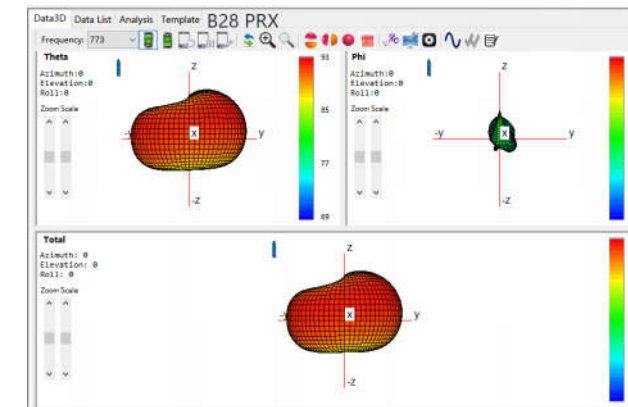

BAND	Peak Gain(dBi)
GSM 850	-2.6
E-GSM 900	-3.8
DCS 1800	-0.6
PCS 1900	-1.5
WCDMA B1	-2
WCDMA B2	-1.5
WCDMA B4	-0.6
WCDMA B5	-2.6
WCDMA B8	-3.8

LTE B1	-2
LTE B2	-1.5
LTE B3	-0.6
LTE B4	-0.6
LTE B5	-2.6
LTE B7	-0.5
LTE B8	-3.8
LTE B13	-4.2
LTE B26	-2.6
LTE B28	-3
LTE B38	-0.5
LTE B40	-0.8
LTE B66	-0.6

The device under test

Calibration time: 2022/7/17

The calibration frequency: 1 year/time

Directional Pattern

Main_ANT

2.4G-WIFI_ANT

5.8G-WIFI_ANT

DIV_ANT