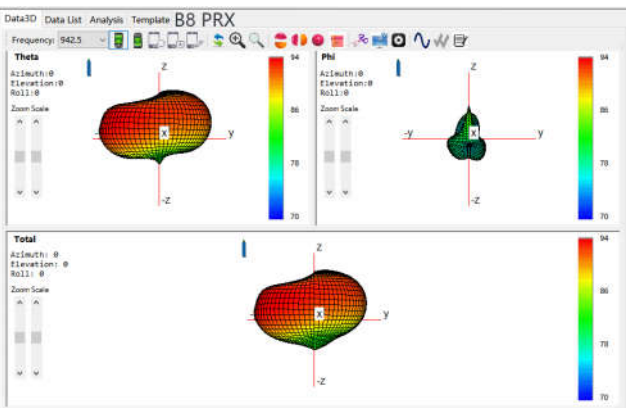

BAND	Peak Gain(dBi)
GSM 850	-2.6
E-GSM 900	-3.8
DCS 1800	-0.6
PCS 1900	-1.5
WCDMA B1	-2
WCDMA B2	-1.5
WCDMA B4	-0.6
WCDMA B5	-2.6
WCDMA B8	-3.8

LTE B1	-2
LTE B2	-1.5
LTE B3	-0.6
LTE B4	-0.6
LTE B5	-2.6
LTE B7	-0.5
LTE B8	-3.8
LTE B13	-4.2
LTE B26	-2.6
LTE B28	-3
LTE B38	-0.5
LTE B40	-0.8
LTE B66	-0.6

The device under test

Calibration time: 2022/7/17

The calibration frequency: 1 year/time

Directional Pattern

Main_ANT

2.4G-WIFI_ANT

5.8G-WIFI_ANT

DIV_ANT