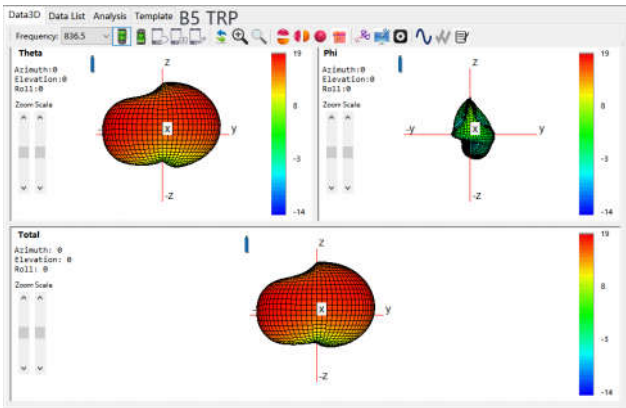

BAND	Peak Gain(dBi)
GSM 850	-2.6
E-GSM 900	-3.8
DCS 1800	-0.6
PCS 1900	-1.5
WCDMA B1	-2
WCDMA B2	-1.5
WCDMA B4	-0.6
WCDMA B5	-2.6
WCDMA B8	-3.8

LTE B1	-2
LTE B2	-1.5
LTE B3	-0.6
LTE B4	-0.6
LTE B5	-2.6
LTE B7	-0.5
LTE B8	-3.8
LTE B13	-4.2
LTE B26	-2.6
LTE B28	-3
LTE B38	-0.5
LTE B40	-0.8
LTE B66	-0.6

The device under test

Calibration time: 2022/7/17

The calibration frequency: 1 year/time

Directional Pattern

Main_ANT

2.4G-WIFI_ANT

5.8G-WIFI_ANT

DIV_ANT