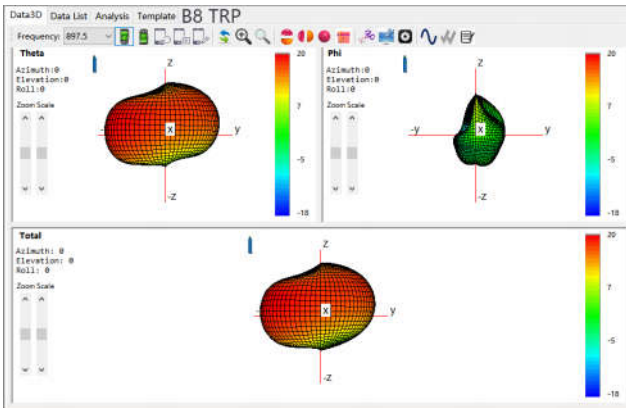

BAND	Peak Gain(dBi)
GSM 850	-2.6
E-GSM 900	-3.8
DCS 1800	-0.6
PCS 1900	-1.5
WCDMA B1	-2
WCDMA B2	-1.5
WCDMA B4	-0.6
WCDMA B5	-2.6
WCDMA B8	-3.8

LTE B1	-2
LTE B2	-1.5
LTE B3	-0.6
LTE B4	-0.6
LTE B5	-2.6
LTE B7	-0.5
LTE B8	-3.8
LTE B13	-4.2
LTE B26	-2.6
LTE B28	-3
LTE B38	-0.5
LTE B40	-0.8
LTE B66	-0.6

The device under test

Calibration time: 2022/7/17

The calibration frequency: 1 year/time

Directional Pattern

Main_ANT

2.4G-WIFI_ANT

5.8G-WIFI_ANT

DIV_ANT