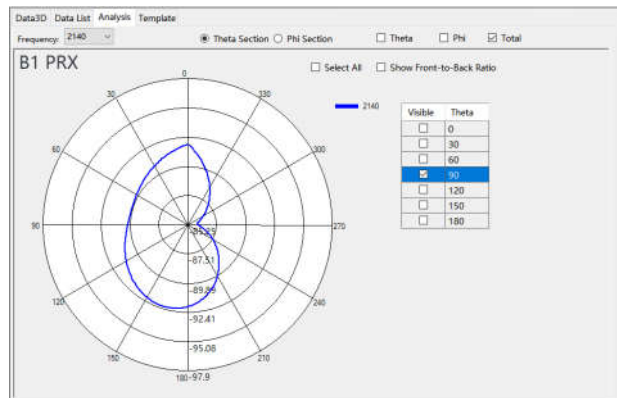

Antenna type: ANT0/1/2 Fixed Internal Antenna

ANT	Size (mm)
ANT0	74.13*16.69
ANT1	55.34*16.92
ANT2	20.05*10.25

Antenna Reports

Peak Gain

BT/WLAN Peak Gain (dBi)			
2400~2483.5MHz	-1.8	5470~5725MHz	-1
5150~5250MHz	-3	5725~5850MHz	-5.7
5250~5350MHz	-2.3		

BAND	Peak Gain(dBi)
GSM 850	-2.6
E-GSM 900	-3.8
DCS 1800	-0.6
PCS 1900	-1.5
WCDMA B1	-2
WCDMA B2	-1.5
WCDMA B4	-0.6
WCDMA B5	-2.6
WCDMA B8	-3.8

LTE B1	-2
LTE B2	-1.5
LTE B3	-0.6
LTE B4	-0.6
LTE B5	-2.6
LTE B7	-0.5
LTE B8	-3.8
LTE B13	-4.2
LTE B26	-2.6
LTE B28	-3
LTE B38	-0.5
LTE B40	-0.8
LTE B66	-0.6

The device under test

Calibration time: 2022/7/17

The calibration frequency: 1 year/time

Directional Pattern

Main_ANT

2.4G-WIFI_ANT

5.8G-WIFI_ANT

DIV_ANT