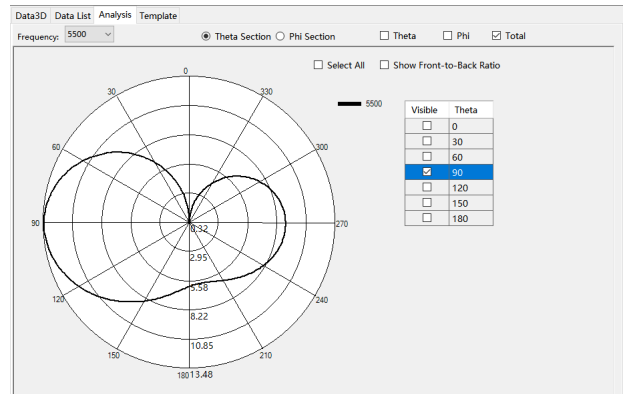

BAND	Peak Gain(dBi)
GSM 850	-2.6
E-GSM 900	-3.8
DCS 1800	-0.6
PCS 1900	-1.5
WCDMA B1	-2
WCDMA B2	-1.5
WCDMA B4	-0.6
WCDMA B5	-2.6
WCDMA B8	-3.8

LTE B1	-2
LTE B2	-1.5
LTE B3	-0.6
LTE B4	-0.6
LTE B5	-2.6
LTE B7	-0.5
LTE B8	-3.8
LTE B13	-4.2
LTE B26	-2.6
LTE B28	-3
LTE B38	-0.5
LTE B40	-0.8
LTE B66	-0.6

The device under test

Calibration time: 2022/7/17

The calibration frequency: 1 year/time

Directional Pattern

Main_ANT

2.4G-WIFI_ANT

5.8G-WIFI_ANT

DIV_ANT