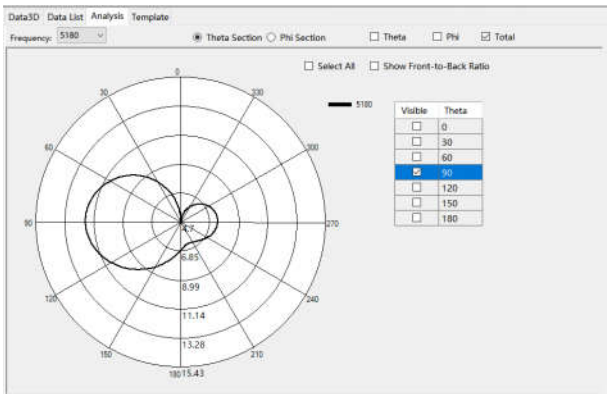

BAND	Peak Gain(dBi)
GSM 850	-2.6
E-GSM 900	-3.8
DCS 1800	-0.6
PCS 1900	-1.5
WCDMA B1	-2
WCDMA B2	-1.5
WCDMA B4	-0.6
WCDMA B5	-2.6
WCDMA B8	-3.8

LTE B1	-2
LTE B2	-1.5
LTE B3	-0.6
LTE B4	-0.6
LTE B5	-2.6
LTE B7	-0.5
LTE B8	-3.8
LTE B13	-4.2
LTE B26	-2.6
LTE B28	-3
LTE B38	-0.5
LTE B40	-0.8
LTE B66	-0.6

The device under test

Calibration time: 2022/7/17

The calibration frequency: 1 year/time

Directional Pattern

Main_ANT

2.4G-WIFI_ANT

5.8G-WIFI_ANT

DIV_ANT