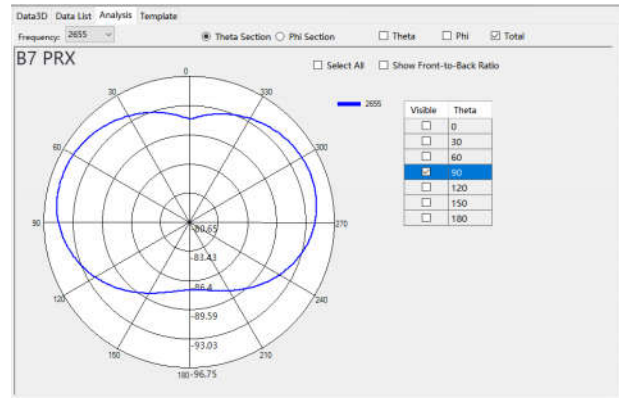

BAND	Peak Gain(dBi)
GSM 850	-2.6
E-GSM 900	-3.8
DCS 1800	-0.6
PCS 1900	-1.5
WCDMA B1	-2
WCDMA B2	-1.5
WCDMA B4	-0.6
WCDMA B5	-2.6
WCDMA B8	-3.8

LTE B1	-2
LTE B2	-1.5
LTE B3	-0.6
LTE B4	-0.6
LTE B5	-2.6
LTE B7	-0.5
LTE B8	-3.8
LTE B13	-4.2
LTE B26	-2.6
LTE B28	-3
LTE B38	-0.5
LTE B40	-0.8
LTE B66	-0.6

The device under test

Calibration time: 2022/7/17

The calibration frequency: 1 year/time

Directional Pattern

Main_ANT

2.4G-WIFI_ANT

5.8G-WIFI_ANT

DIV_ANT