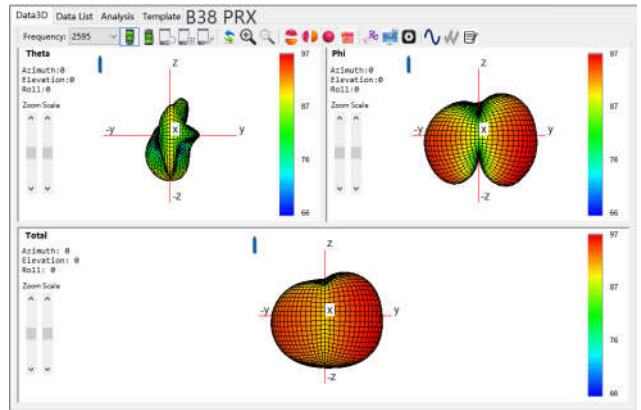

BAND	Peak Gain(dBi)
GSM 850	-2.6
E-GSM 900	-3.8
DCS 1800	-0.6
PCS 1900	-1.5
WCDMA B1	-2
WCDMA B2	-1.5
WCDMA B4	-0.6
WCDMA B5	-2.6
WCDMA B8	-3.8

LTE B1	-2
LTE B2	-1.5
LTE B3	-0.6
LTE B4	-0.6
LTE B5	-2.6
LTE B7	-0.5
LTE B8	-3.8
LTE B13	-4.2
LTE B26	-2.6
LTE B28	-3
LTE B38	-0.5
LTE B40	-0.8
LTE B66	-0.6

The device under test

Calibration time: 2022/7/17

The calibration frequency: 1 year/time

Directional Pattern

Main_ANT

2.4G-WIFI_ANT

5.8G-WIFI_ANT

DIV_ANT