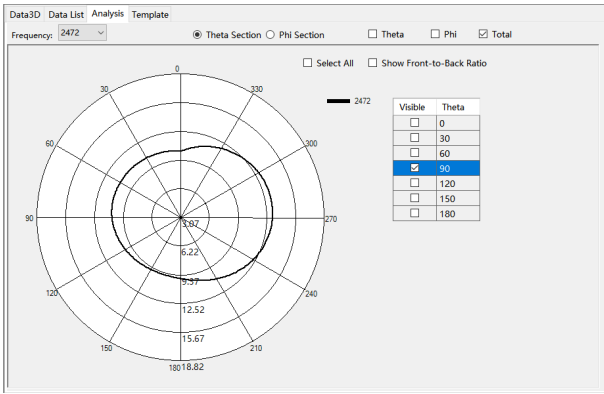

The device under test

Calibration time: 2022/7/17

The calibration frequency: 1 year/time

Directional Pattern

Main_ANT

2.4G-WIFI_ANT

5.8G-WIFI_ANT

DIV_ANT