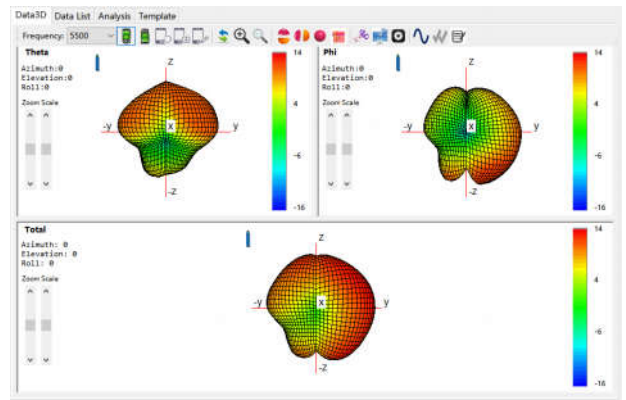

The device under test

Calibration time: 2022/7/17

The calibration frequency: 1 year/time

Directional Pattern

Main_ANT

2.4G-WIFI_ANT

5.8G-WIFI_ANT

DIV_ANT