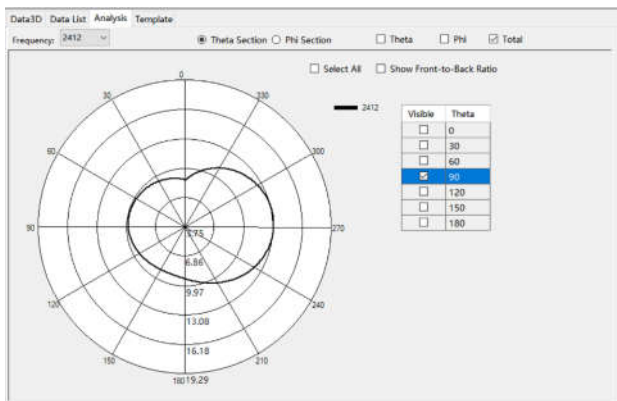

The device under test

Calibration time: 2022/7/17

The calibration frequency: 1 year/time

Directional Pattern

Main_ANT

2.4G-WIFI_ANT

5.8G-WIFI_ANT

DIV_ANT