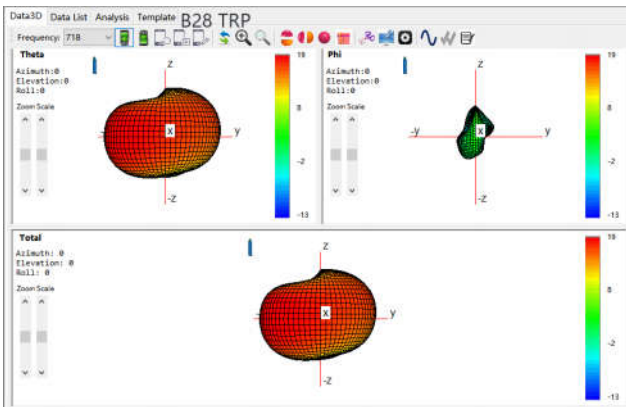

BAND	Peak Gain(dBi)
GSM 850	-2.6
E-GSM 900	-3.8
DCS 1800	-0.6
PCS 1900	-1.5
WCDMA B1	-2
WCDMA B2	-1.5
WCDMA B4	-0.6
WCDMA B5	-2.6
WCDMA B8	-3.8

LTE B1	-2
LTE B2	-1.5
LTE B3	-0.6
LTE B4	-0.6
LTE B5	-2.6
LTE B7	-0.5
LTE B8	-3.8
LTE B13	-4.2
LTE B26	-2.6
LTE B28	-3
LTE B38	-0.5
LTE B40	-0.8
LTE B66	-0.6

The device under test

Calibration time: 2022/7/17

The calibration frequency: 1 year/time

Directional Pattern

Main_ANT

2.4G-WIFI_ANT

5.8G-WIFI_ANT

DIV_ANT