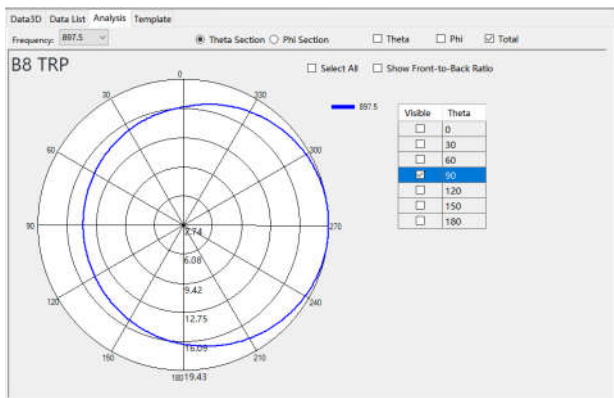

BAND	Peak Gain(dBi)
GSM 850	-2.6
E-GSM 900	-3.8
DCS 1800	-0.6
PCS 1900	-1.5
WCDMA B1	-2
WCDMA B2	-1.5
WCDMA B4	-0.6
WCDMA B5	-2.6
WCDMA B8	-3.8

LTE B1	-2
LTE B2	-1.5
LTE B3	-0.6
LTE B4	-0.6
LTE B5	-2.6
LTE B7	-0.5
LTE B8	-3.8
LTE B13	-4.2
LTE B26	-2.6
LTE B28	-3
LTE B38	-0.5
LTE B40	-0.8
LTE B66	-0.6

The device under test

Calibration time: 2022/7/17

The calibration frequency: 1 year/time

Directional Pattern

Main_ANT

2.4G-WIFI_ANT

5.8G-WIFI_ANT

DIV_ANT