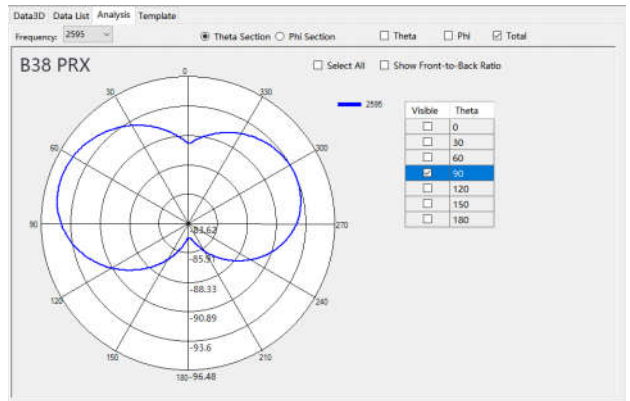

Antenna type: ANT0/1/2 Fixed Internal Antenna

ANT	Size (mm)
ANT0	74.13*16.69
ANT1	55.34*16.92
ANT2	20.05*10.25

Antenna Reports

Peak Gain

BT/WLAN Peak Gain (dBi)			
2400~2483.5MHz	-1.8	5470~5725MHz	-1
5150~5250MHz	-3	5725~5850MHz	-5.7
5250~5350MHz	-2.3		

BAND	Peak Gain(dBi)
GSM 850	-2.6
E-GSM 900	-3.8
DCS 1800	-0.6
PCS 1900	-1.5
WCDMA B1	-2
WCDMA B2	-1.5
WCDMA B4	-0.6
WCDMA B5	-2.6
WCDMA B8	-3.8

LTE B1	-2
LTE B2	-1.5
LTE B3	-0.6
LTE B4	-0.6
LTE B5	-2.6
LTE B7	-0.5
LTE B8	-3.8
LTE B13	-4.2
LTE B26	-2.6
LTE B28	-3
LTE B38	-0.5
LTE B40	-0.8
LTE B66	-0.6

The device under test

Calibration time: 2022/7/17

The calibration frequency: 1 year/time

Directional Pattern

Main_ANT

2.4G-WIFI_ANT

5.8G-WIFI_ANT

DIV_ANT