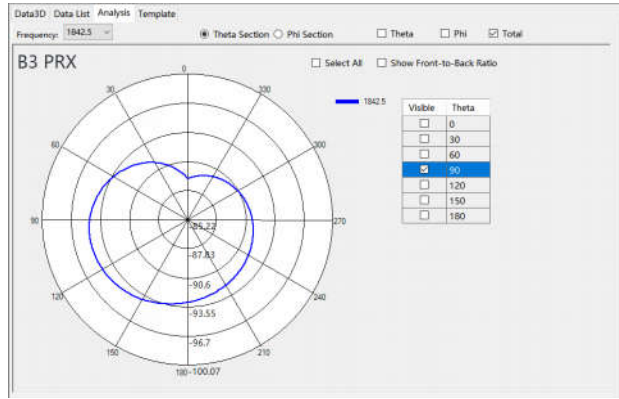

BAND	Peak Gain(dBi)
GSM 850	-2.6
E-GSM 900	-3.8
DCS 1800	-0.6
PCS 1900	-1.5
WCDMA B1	-2
WCDMA B2	-1.5
WCDMA B4	-0.6
WCDMA B5	-2.6
WCDMA B8	-3.8

LTE B1	-2
LTE B2	-1.5
LTE B3	-0.6
LTE B4	-0.6
LTE B5	-2.6
LTE B7	-0.5
LTE B8	-3.8
LTE B13	-4.2
LTE B26	-2.6
LTE B28	-3
LTE B38	-0.5
LTE B40	-0.8
LTE B66	-0.6

The device under test

Calibration time: 2022/7/17

The calibration frequency: 1 year/time

Directional Pattern

Main_ANT

2.4G-WIFI_ANT

5.8G-WIFI_ANT

DIV_ANT