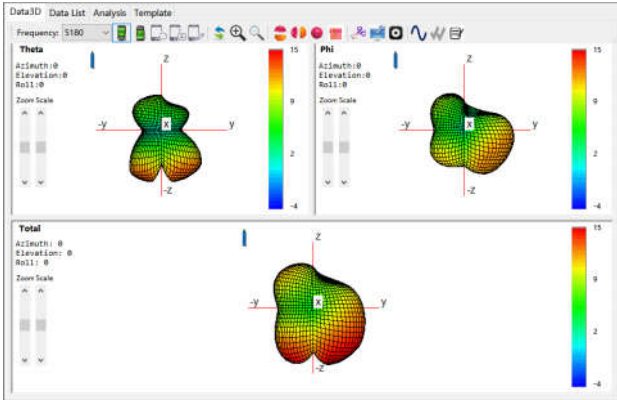

BAND	Peak Gain(dBi)
GSM 850	-2.6
E-GSM 900	-3.8
DCS 1800	-0.6
PCS 1900	-1.5
WCDMA B1	-2
WCDMA B2	-1.5
WCDMA B4	-0.6
WCDMA B5	-2.6
WCDMA B8	-3.8

LTE B1	-2
LTE B2	-1.5
LTE B3	-0.6
LTE B4	-0.6
LTE B5	-2.6
LTE B7	-0.5
LTE B8	-3.8
LTE B13	-4.2
LTE B26	-2.6
LTE B28	-3
LTE B38	-0.5
LTE B40	-0.8
LTE B66	-0.6

The device under test

Calibration time: 2022/7/17

The calibration frequency: 1 year/time

Directional Pattern

Main_ANT

2.4G-WIFI_ANT

5.8G-WIFI_ANT

DIV_ANT