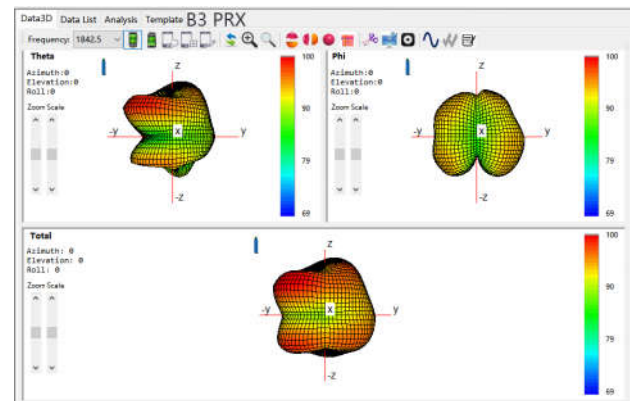

BAND	Peak Gain(dBi)
GSM 850	-2.6
E-GSM 900	-3.8
DCS 1800	-0.6
PCS 1900	-1.5
WCDMA B1	-2
WCDMA B2	-1.5
WCDMA B4	-0.6
WCDMA B5	-2.6
WCDMA B8	-3.8

LTE B1	-2
LTE B2	-1.5
LTE B3	-0.6
LTE B4	-0.6
LTE B5	-2.6
LTE B7	-0.5
LTE B8	-3.8
LTE B13	-4.2
LTE B26	-2.6
LTE B28	-3
LTE B38	-0.5
LTE B40	-0.8
LTE B66	-0.6

The device under test

Calibration time: 2022/7/17

The calibration frequency: 1 year/time

Directional Pattern

Main_ANT

2.4G-WIFI_ANT

5.8G-WIFI_ANT

DIV_ANT