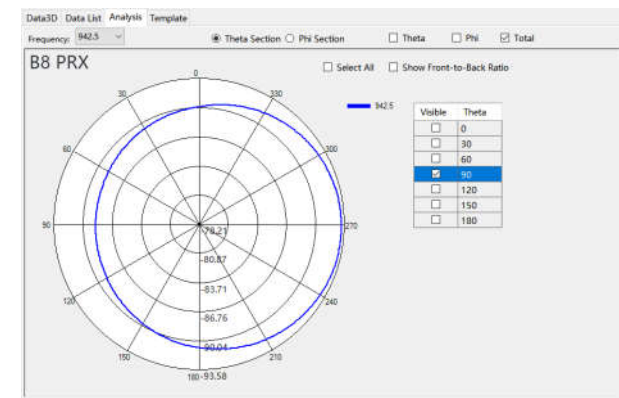

Antenna type: ANT0/1/2 Fixed Internal Antenna

ANT	Size (mm)
ANT0	74.13*16.69
ANT1	55.34*16.92
ANT2	20.05*10.25

Antenna Reports

Peak Gain

BT/WLAN Peak Gain (dBi)			
2400~2483.5MHz	-1.8	5470~5725MHz	-1
5150~5250MHz	-3	5725~5850MHz	-5.7
5250~5350MHz	-2.3		

BAND	Peak Gain(dBi)
GSM 850	-2.6
E-GSM 900	-3.8
DCS 1800	-0.6
PCS 1900	-1.5
WCDMA B1	-2
WCDMA B2	-1.5
WCDMA B4	-0.6
WCDMA B5	-2.6
WCDMA B8	-3.8

LTE B1	-2
LTE B2	-1.5
LTE B3	-0.6
LTE B4	-0.6
LTE B5	-2.6
LTE B7	-0.5
LTE B8	-3.8
LTE B13	-4.2
LTE B26	-2.6
LTE B28	-3
LTE B38	-0.5
LTE B40	-0.8
LTE B66	-0.6

The device under test

Calibration time: 2022/7/17

The calibration frequency: 1 year/time

Directional Pattern

Main_ANT

2.4G-WIFI_ANT

5.8G-WIFI_ANT

DIV_ANT