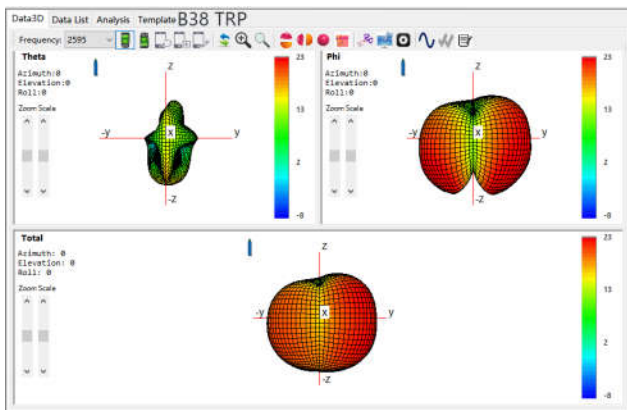

BAND	Peak Gain(dBi)
GSM 850	-2.6
E-GSM 900	-3.8
DCS 1800	-0.6
PCS 1900	-1.5
WCDMA B1	-2
WCDMA B2	-1.5
WCDMA B4	-0.6
WCDMA B5	-2.6
WCDMA B8	-3.8

LTE B1	-2
LTE B2	-1.5
LTE B3	-0.6
LTE B4	-0.6
LTE B5	-2.6
LTE B7	-0.5
LTE B8	-3.8
LTE B13	-4.2
LTE B26	-2.6
LTE B28	-3
LTE B38	-0.5
LTE B40	-0.8
LTE B66	-0.6

The device under test

Calibration time: 2022/7/17

The calibration frequency: 1 year/time

Directional Pattern

Main_ANT

2.4G-WIFI_ANT

5.8G-WIFI_ANT

DIV_ANT