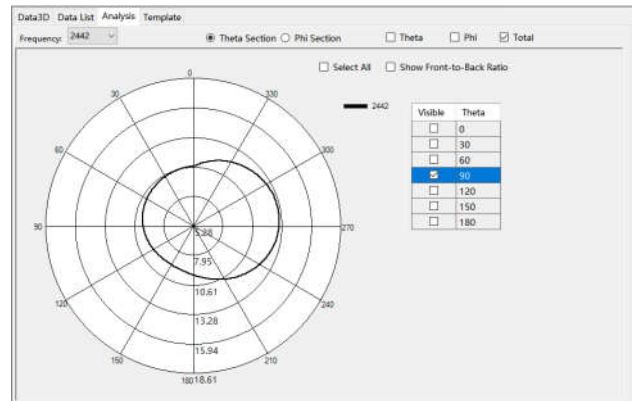

BAND	Peak Gain(dBi)
GSM 850	-2.6
E-GSM 900	-3.8
DCS 1800	-0.6
PCS 1900	-1.5
WCDMA B1	-2
WCDMA B2	-1.5
WCDMA B4	-0.6
WCDMA B5	-2.6
WCDMA B8	-3.8

LTE B1	-2
LTE B2	-1.5
LTE B3	-0.6
LTE B4	-0.6
LTE B5	-2.6
LTE B7	-0.5
LTE B8	-3.8
LTE B13	-4.2
LTE B26	-2.6
LTE B28	-3
LTE B38	-0.5
LTE B40	-0.8
LTE B66	-0.6

The device under test

Calibration time: 2022/7/17

The calibration frequency: 1 year/time

Directional Pattern

Main_ANT

2.4G-WIFI_ANT

5.8G-WIFI_ANT

DIV_ANT