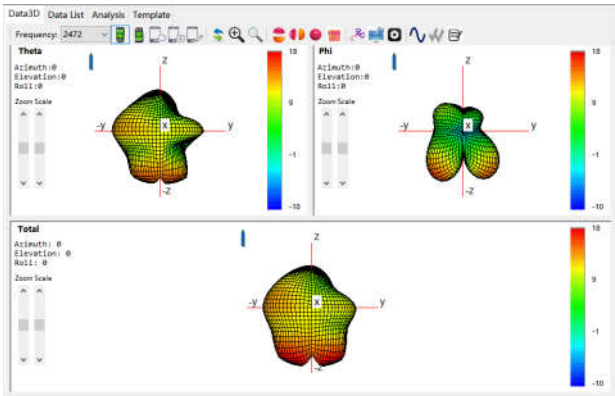

BAND	Peak Gain(dBi)
GSM 850	-2.6
E-GSM 900	-3.8
DCS 1800	-0.6
PCS 1900	-1.5
WCDMA B1	-2
WCDMA B2	-1.5
WCDMA B4	-0.6
WCDMA B5	-2.6
WCDMA B8	-3.8

LTE B1	-2
LTE B2	-1.5
LTE B3	-0.6
LTE B4	-0.6
LTE B5	-2.6
LTE B7	-0.5
LTE B8	-3.8
LTE B13	-4.2
LTE B26	-2.6
LTE B28	-3
LTE B38	-0.5
LTE B40	-0.8
LTE B66	-0.6

The device under test

Calibration time: 2022/7/17

The calibration frequency: 1 year/time

Directional Pattern

Main_ANT

2.4G-WIFI_ANT

5.8G-WIFI_ANT

DIV_ANT