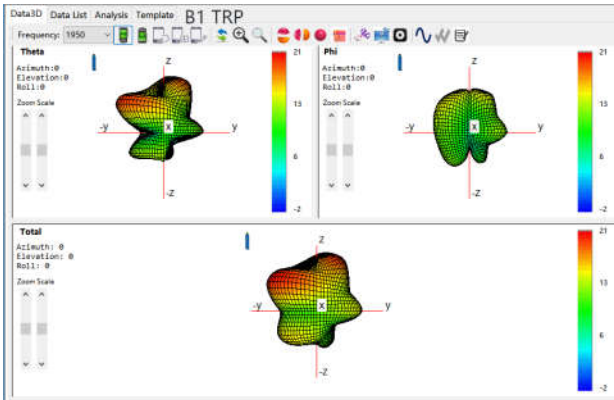

BAND	Peak Gain(dBi)
GSM 850	-2.6
E-GSM 900	-3.8
DCS 1800	-0.6
PCS 1900	-1.5
WCDMA B1	-2
WCDMA B2	-1.5
WCDMA B4	-0.6
WCDMA B5	-2.6
WCDMA B8	-3.8

LTE B1	-2
LTE B2	-1.5
LTE B3	-0.6
LTE B4	-0.6
LTE B5	-2.6
LTE B7	-0.5
LTE B8	-3.8
LTE B13	-4.2
LTE B26	-2.6
LTE B28	-3
LTE B38	-0.5
LTE B40	-0.8
LTE B66	-0.6

The device under test

Calibration time: 2022/7/17

The calibration frequency: 1 year/time

Directional Pattern

Main_ANT

2.4G-WIFI_ANT

5.8G-WIFI_ANT

DIV_ANT