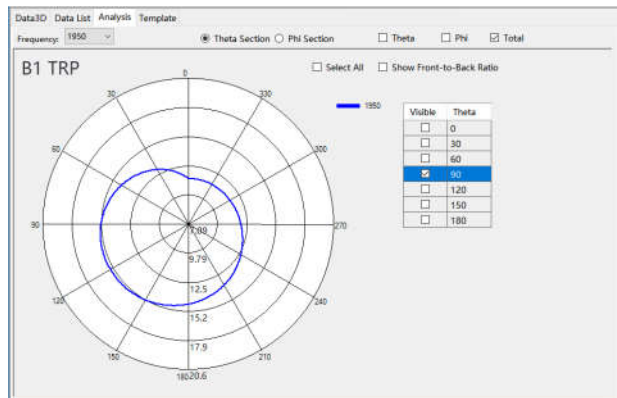

Antenna type: ANT0/1/2 Fixed Internal Antenna

ANT	Size (mm)
ANT0	74.13*16.69
ANT1	55.34*16.92
ANT2	20.05*10.25

Antenna Reports

Peak Gain

BT/WLAN Peak Gain (dBi)			
2400~2483.5MHz	-1.8	5470~5725MHz	-1
5150~5250MHz	-3	5725~5850MHz	-5.7
5250~5350MHz	-2.3		

BAND	Peak Gain(dBi)
GSM 850	-2.6
E-GSM 900	-3.8
DCS 1800	-0.6
PCS 1900	-1.5
WCDMA B1	-2
WCDMA B2	-1.5
WCDMA B4	-0.6
WCDMA B5	-2.6
WCDMA B8	-3.8

LTE B1	-2
LTE B2	-1.5
LTE B3	-0.6
LTE B4	-0.6
LTE B5	-2.6
LTE B7	-0.5
LTE B8	-3.8
LTE B13	-4.2
LTE B26	-2.6
LTE B28	-3
LTE B38	-0.5
LTE B40	-0.8
LTE B66	-0.6

The device under test

Calibration time: 2022/7/17

The calibration frequency: 1 year/time

Directional Pattern

Main_ANT

2.4G-WIFI_ANT

5.8G-WIFI_ANT

DIV_ANT