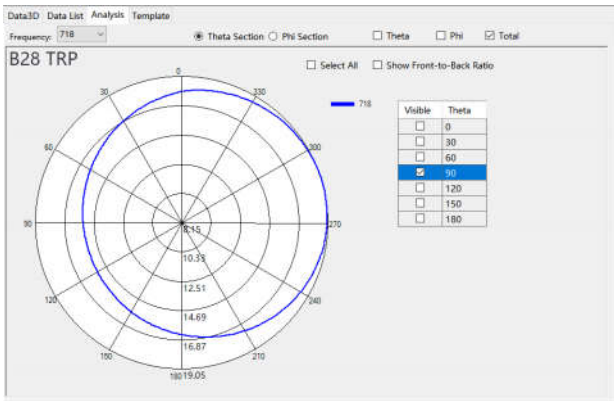

BAND	Peak Gain(dBi)
GSM 850	-2.6
E-GSM 900	-3.8
DCS 1800	-0.6
PCS 1900	-1.5
WCDMA B1	-2
WCDMA B2	-1.5
WCDMA B4	-0.6
WCDMA B5	-2.6
WCDMA B8	-3.8

LTE B1	-2
LTE B2	-1.5
LTE B3	-0.6
LTE B4	-0.6
LTE B5	-2.6
LTE B7	-0.5
LTE B8	-3.8
LTE B13	-4.2
LTE B26	-2.6
LTE B28	-3
LTE B38	-0.5
LTE B40	-0.8
LTE B66	-0.6

The device under test

Calibration time: 2022/7/17

The calibration frequency: 1 year/time

Directional Pattern

Main_ANT

2.4G-WIFI_ANT

5.8G-WIFI_ANT

DIV_ANT