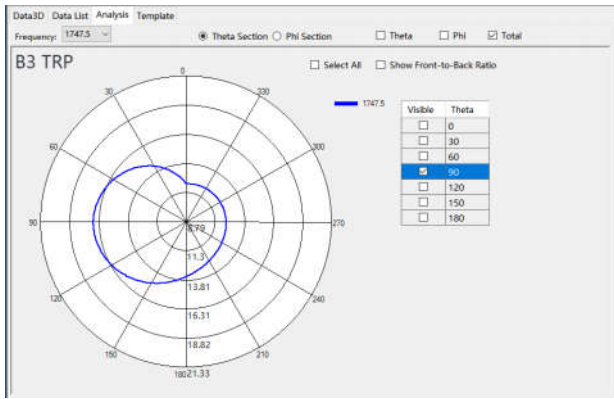

BAND	Peak Gain(dBi)
GSM 850	-2.6
E-GSM 900	-3.8
DCS 1800	-0.6
PCS 1900	-1.5
WCDMA B1	-2
WCDMA B2	-1.5
WCDMA B4	-0.6
WCDMA B5	-2.6
WCDMA B8	-3.8

LTE B1	-2
LTE B2	-1.5
LTE B3	-0.6
LTE B4	-0.6
LTE B5	-2.6
LTE B7	-0.5
LTE B8	-3.8
LTE B13	-4.2
LTE B26	-2.6
LTE B28	-3
LTE B38	-0.5
LTE B40	-0.8
LTE B66	-0.6

The device under test

Calibration time: 2022/7/17

The calibration frequency: 1 year/time

Directional Pattern

Main_ANT

2.4G-WIFI_ANT

5.8G-WIFI_ANT

DIV_ANT