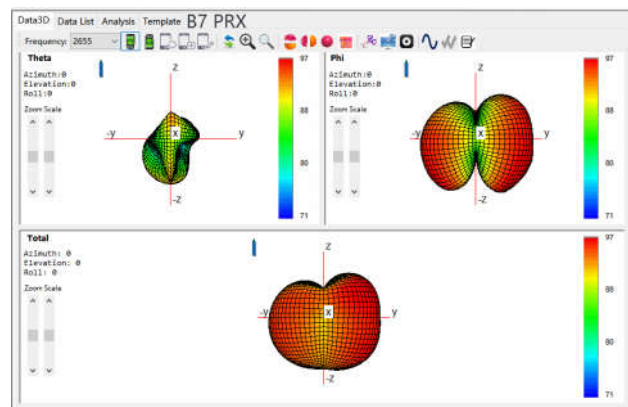

BAND	Peak Gain(dBi)
GSM 850	-2.6
E-GSM 900	-3.8
DCS 1800	-0.6
PCS 1900	-1.5
WCDMA B1	-2
WCDMA B2	-1.5
WCDMA B4	-0.6
WCDMA B5	-2.6
WCDMA B8	-3.8

LTE B1	-2
LTE B2	-1.5
LTE B3	-0.6
LTE B4	-0.6
LTE B5	-2.6
LTE B7	-0.5
LTE B8	-3.8
LTE B13	-4.2
LTE B26	-2.6
LTE B28	-3
LTE B38	-0.5
LTE B40	-0.8
LTE B66	-0.6

The device under test

Calibration time: 2022/7/17

The calibration frequency: 1 year/time

Directional Pattern

Main_ANT

2.4G-WIFI_ANT

5.8G-WIFI_ANT

DIV_ANT