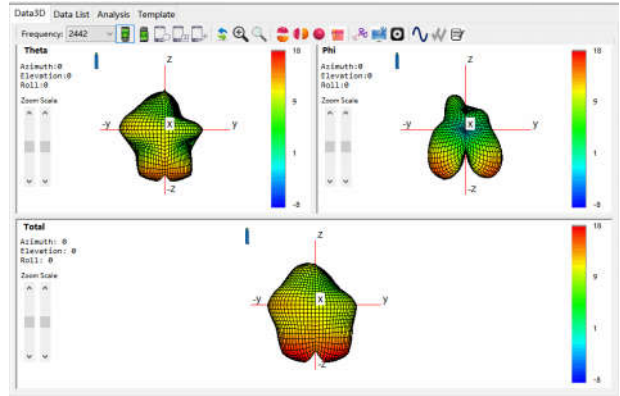

BAND	Peak Gain(dBi)
GSM 850	-2.6
E-GSM 900	-3.8
DCS 1800	-0.6
PCS 1900	-1.5
WCDMA B1	-2
WCDMA B2	-1.5
WCDMA B4	-0.6
WCDMA B5	-2.6
WCDMA B8	-3.8

LTE B1	-2
LTE B2	-1.5
LTE B3	-0.6
LTE B4	-0.6
LTE B5	-2.6
LTE B7	-0.5
LTE B8	-3.8
LTE B13	-4.2
LTE B26	-2.6
LTE B28	-3
LTE B38	-0.5
LTE B40	-0.8
LTE B66	-0.6

The device under test

Calibration time: 2022/7/17

The calibration frequency: 1 year/time

Directional Pattern

Main_ANT

2.4G-WIFI_ANT

5.8G-WIFI_ANT

DIV_ANT