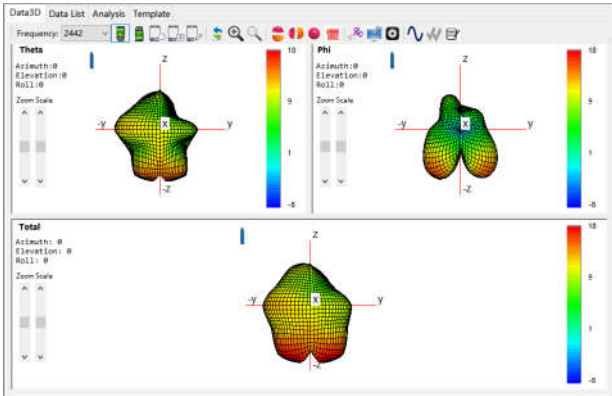

BAND	Peak Gain(dBi)
GSM 850	-2.6
E-GSM 900	-3.8
DCS 1800	-0.6
PCS 1900	-1.5
WCDMA B1	-2
WCDMA B2	-1.5
WCDMA B4	-0.6
WCDMA B5	-2.6
WCDMA B8	-3.8

LTE B1	-2
LTE B2	-1.5
LTE B3	-0.6
LTE B4	-0.6
LTE B5	-2.6
LTE B7	-0.5
LTE B8	-3.8
LTE B13	-4.2
LTE B26	-2.6
LTE B28	-3
LTE B38	-0.5
LTE B40	-0.8
LTE B66	-0.6

The device under test

Calibration time: 2022/7/17

The calibration frequency: 1 year/time

Directional Pattern

Main_ANT

2.4G-WIFI_ANT

5.8G-WIFI_ANT

DIV_ANT