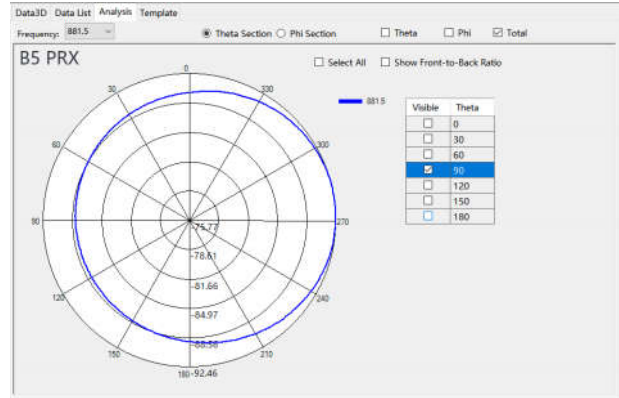

BAND	Peak Gain(dBi)
GSM 850	-2.6
E-GSM 900	-3.8
DCS 1800	-0.6
PCS 1900	-1.5
WCDMA B1	-2
WCDMA B2	-1.5
WCDMA B4	-0.6
WCDMA B5	-2.6
WCDMA B8	-3.8

LTE B1	-2
LTE B2	-1.5
LTE B3	-0.6
LTE B4	-0.6
LTE B5	-2.6
LTE B7	-0.5
LTE B8	-3.8
LTE B13	-4.2
LTE B26	-2.6
LTE B28	-3
LTE B38	-0.5
LTE B40	-0.8
LTE B66	-0.6

The device under test

Calibration time: 2022/7/17

The calibration frequency: 1 year/time

Directional Pattern

Main_ANT

2.4G-WIFI_ANT

5.8G-WIFI_ANT

DIV_ANT