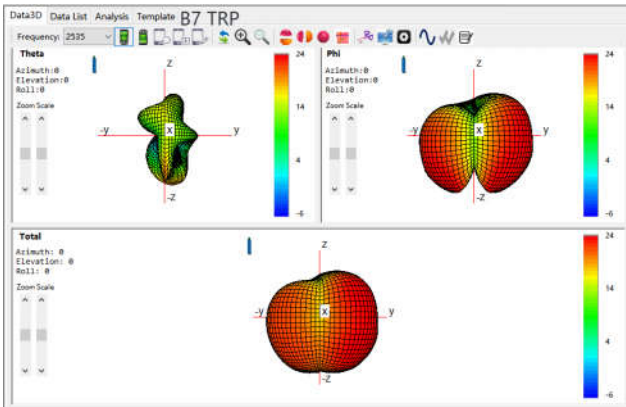

BAND	Peak Gain(dBi)
GSM 850	-2.6
E-GSM 900	-3.8
DCS 1800	-0.6
PCS 1900	-1.5
WCDMA B1	-2
WCDMA B2	-1.5
WCDMA B4	-0.6
WCDMA B5	-2.6
WCDMA B8	-3.8

LTE B1	-2
LTE B2	-1.5
LTE B3	-0.6
LTE B4	-0.6
LTE B5	-2.6
LTE B7	-0.5
LTE B8	-3.8
LTE B13	-4.2
LTE B26	-2.6
LTE B28	-3
LTE B38	-0.5
LTE B40	-0.8
LTE B66	-0.6

The device under test

Calibration time: 2022/7/17

The calibration frequency: 1 year/time

Directional Pattern

Main_ANT

2.4G-WIFI_ANT

5.8G-WIFI_ANT

DIV_ANT