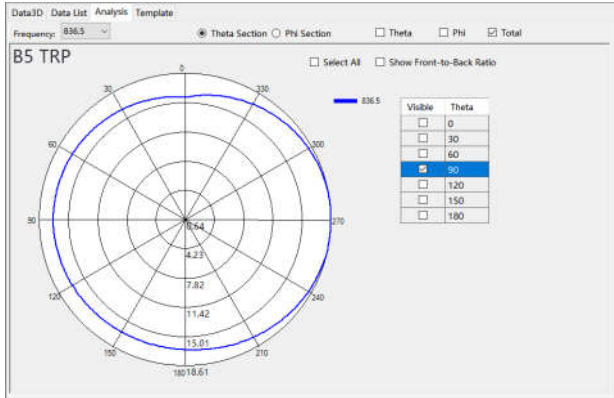

BAND	Peak Gain(dBi)
GSM 850	-2.6
E-GSM 900	-3.8
DCS 1800	-0.6
PCS 1900	-1.5
WCDMA B1	-2
WCDMA B2	-1.5
WCDMA B4	-0.6
WCDMA B5	-2.6
WCDMA B8	-3.8

LTE B1	-2
LTE B2	-1.5
LTE B3	-0.6
LTE B4	-0.6
LTE B5	-2.6
LTE B7	-0.5
LTE B8	-3.8
LTE B13	-4.2
LTE B26	-2.6
LTE B28	-3
LTE B38	-0.5
LTE B40	-0.8
LTE B66	-0.6

The device under test

Calibration time: 2022/7/17

The calibration frequency: 1 year/time

Directional Pattern

Main_ANT

2.4G-WIFI_ANT

5.8G-WIFI_ANT

DIV_ANT