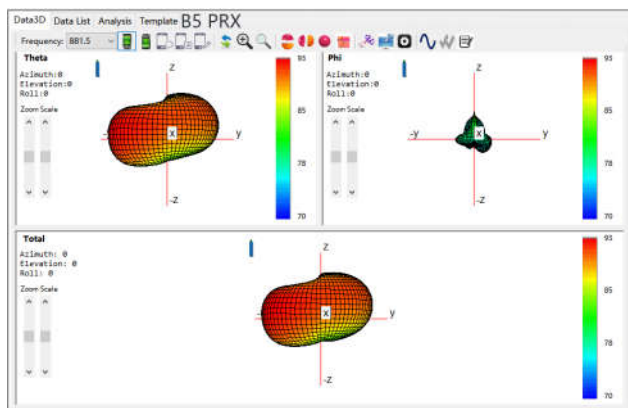

BAND	Peak Gain(dBi)
GSM 850	-2.6
E-GSM 900	-3.8
DCS 1800	-0.6
PCS 1900	-1.5
WCDMA B1	-2
WCDMA B2	-1.5
WCDMA B4	-0.6
WCDMA B5	-2.6
WCDMA B8	-3.8

LTE B1	-2
LTE B2	-1.5
LTE B3	-0.6
LTE B4	-0.6
LTE B5	-2.6
LTE B7	-0.5
LTE B8	-3.8
LTE B13	-4.2
LTE B26	-2.6
LTE B28	-3
LTE B38	-0.5
LTE B40	-0.8
LTE B66	-0.6

The device under test

Calibration time: 2022/7/17

The calibration frequency: 1 year/time

Directional Pattern

Main_ANT

2.4G-WIFI_ANT

5.8G-WIFI_ANT

DIV_ANT