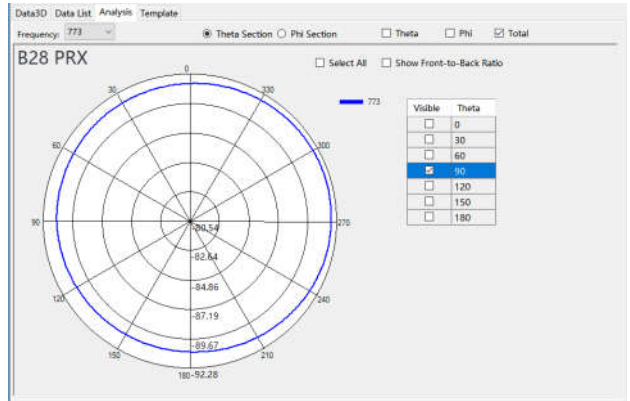

BAND	Peak Gain(dBi)
GSM 850	-2.6
E-GSM 900	-3.8
DCS 1800	-0.6
PCS 1900	-1.5
WCDMA B1	-2
WCDMA B2	-1.5
WCDMA B4	-0.6
WCDMA B5	-2.6
WCDMA B8	-3.8

LTE B1	-2
LTE B2	-1.5
LTE B3	-0.6
LTE B4	-0.6
LTE B5	-2.6
LTE B7	-0.5
LTE B8	-3.8
LTE B13	-4.2
LTE B26	-2.6
LTE B28	-3
LTE B38	-0.5
LTE B40	-0.8
LTE B66	-0.6

The device under test

Calibration time: 2022/7/17

The calibration frequency: 1 year/time

Directional Pattern

Main_ANT

2.4G-WIFI_ANT

5.8G-WIFI_ANT

DIV_ANT