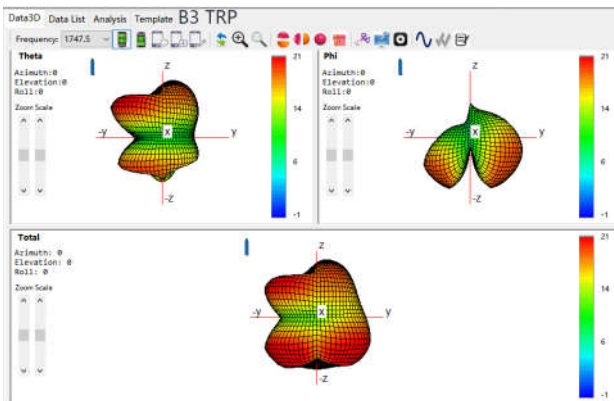

BAND	Peak Gain(dBi)
GSM 850	-2.6
E-GSM 900	-3.8
DCS 1800	-0.6
PCS 1900	-1.5
WCDMA B1	-2
WCDMA B2	-1.5
WCDMA B4	-0.6
WCDMA B5	-2.6
WCDMA B8	-3.8

LTE B1	-2
LTE B2	-1.5
LTE B3	-0.6
LTE B4	-0.6
LTE B5	-2.6
LTE B7	-0.5
LTE B8	-3.8
LTE B13	-4.2
LTE B26	-2.6
LTE B28	-3
LTE B38	-0.5
LTE B40	-0.8
LTE B66	-0.6

The device under test

Calibration time: 2022/7/17

The calibration frequency: 1 year/time

Directional Pattern

Main_ANT

2.4G-WIFI_ANT

5.8G-WIFI_ANT

DIV_ANT