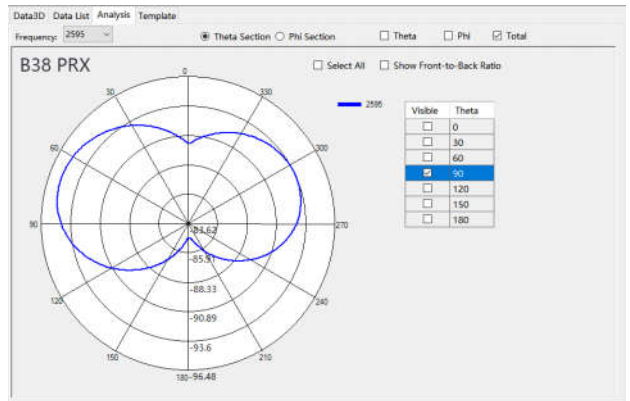

LTE B1	-2
LTE B2	-1.5
LTE B3	-0.6
LTE B4	-0.6
LTE B5	-2.6
LTE B7	0.5
LTE B8	-3.8
LTE B13	-4.2
LTE B26	-2.6
LTE B28	-3
LTE B38	0.5
LTE B40	-0.8
LTE B66	-0.6

## The device under test

Calibration time: 2022/7/17

The calibration frequency: 1 year/time

## Directional Pattern

Main\_ANT