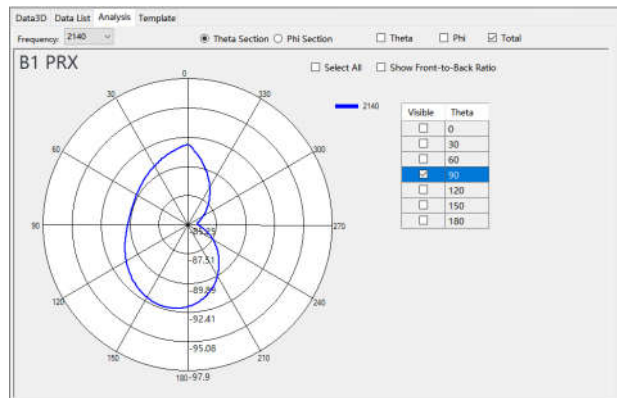

LTE B1	-2
LTE B2	-1.5
LTE B3	-0.6
LTE B4	-0.6
LTE B5	-2.6
LTE B7	0.5
LTE B8	-3.8
LTE B13	-4.2
LTE B26	-2.6
LTE B28	-3
LTE B38	0.5
LTE B40	-0.8
LTE B66	-0.6

The device under test

Calibration time: 2022/7/17

The calibration frequency: 1 year/time

Directional Pattern

Main_ANT