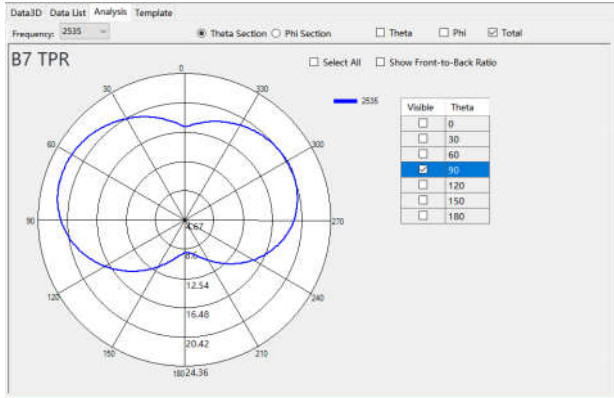

LTE B1	-2
LTE B2	-1.5
LTE B3	-0.6
LTE B4	-0.6
LTE B5	-2.6
LTE B7	0.5
LTE B8	-3.8
LTE B13	-4.2
LTE B26	-2.6
LTE B28	-3
LTE B38	0.5
LTE B40	-0.8
LTE B66	-0.6

## The device under test

Calibration time: 2022/7/17

The calibration frequency: 1 year/time

## Directional Pattern

Main\_ANT