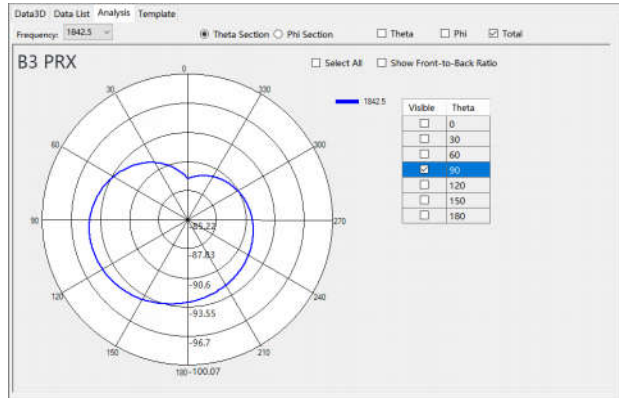

LTE B1	-2
LTE B2	-1.5
LTE B3	-0.6
LTE B4	-0.6
LTE B5	-2.6
LTE B7	0.5
LTE B8	-3.8
LTE B13	-4.2
LTE B26	-2.6
LTE B28	-3
LTE B38	0.5
LTE B40	-0.8
LTE B66	-0.6

## The device under test

Calibration time: 2022/7/17

The calibration frequency: 1 year/time

## Directional Pattern

Main\_ANT