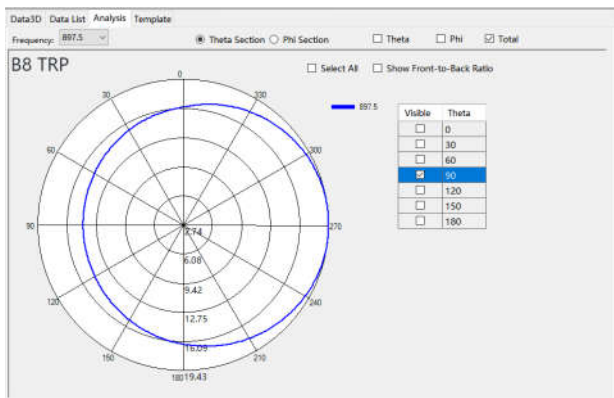

LTE B1	-2
LTE B2	-1.5
LTE B3	-0.6
LTE B4	-0.6
LTE B5	-2.6
LTE B7	0.5
LTE B8	-3.8
LTE B13	-4.2
LTE B26	-2.6
LTE B28	-3
LTE B38	0.5
LTE B40	-0.8
LTE B66	-0.6

## The device under test

Calibration time: 2022/7/17

The calibration frequency: 1 year/time

## Directional Pattern

Main\_ANT