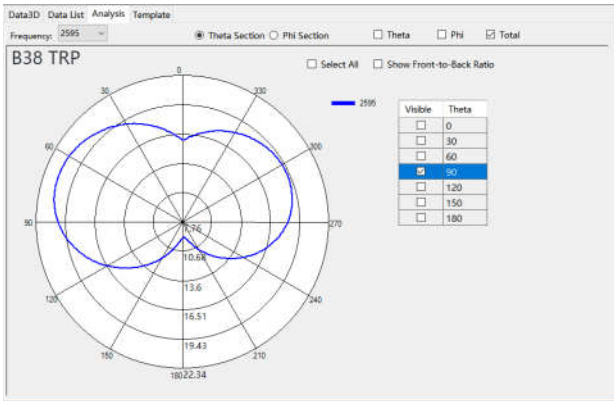

LTE B1	-2
LTE B2	-1.5
LTE B3	-0.6
LTE B4	-0.6
LTE B5	-2.6
LTE B7	0.5
LTE B8	-3.8
LTE B13	-4.2
LTE B26	-2.6
LTE B28	-3
LTE B38	0.5
LTE B40	-0.8
LTE B66	-0.6

## The device under test

Calibration time: 2022/7/17

The calibration frequency: 1 year/time

## Directional Pattern

Main\_ANT