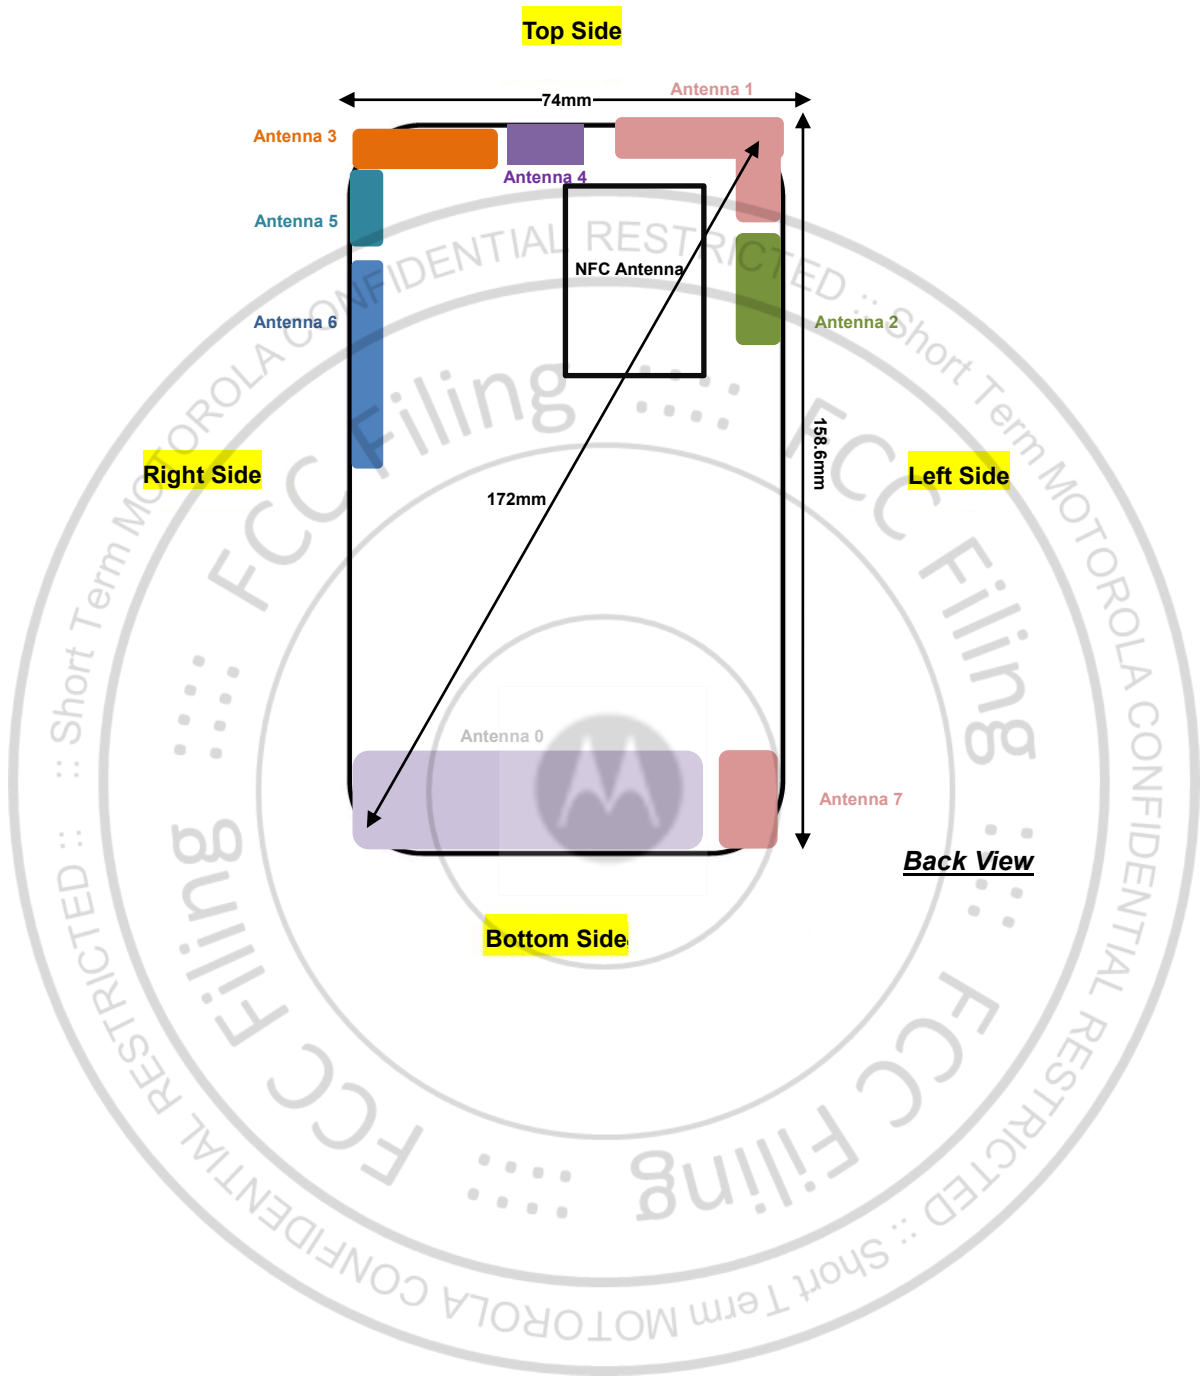

Front, Test Separation 5 mm

Back, Test Separation 5 mm

Left Side, Test Separation 5 mm

Right Side, Test Separation 5 mm

Top Side, Test Separation 5 mm

Bottom Side, Test Separation 5 mm

Body-worn Exposure Condition

Front, Test Separation 0 mm

Back, Test Separation 0 mm

Left Side, Test Separation 0 mm

Right Side, Test Separation 0 mm

Top Side, Test Separation 0 mm

Bottom Side, Test Separation 0 mm

Sensor off

Front, Test Separation 6 mm

Front, Test Separation 5 mm

Back, Test Separation 8 mm

Back, Test Separation 6 mm

Back, Test Separation 7 mm

Back, Test Separation 9 mm

Left Side, Test Separation 9 mm

Right Side, Test Separation 6 mm

Top Side, Test Separation 7 mm

Top Side, Test Separation 6 mm

Bottom Side, Test Separation 10 mm

Antenna Location

Antenna	Support Band
Antenna 0	GSM: 850/1900<TX/RX> UMTS: B2/4/5 <TX/RX> LTE: B2/4/5/12/13/17/25/26/66/38/41<TX/RX> NR: n5/n7/n66/n38/n41<TX/RX>
Antenna 1	GSM: 850/1900<TX/RX> UMTS: B2/4/5 <TX/RX> LTE: B2/4/5/12/17/25/26/66/38/41<TX/RX> NR: n2/n5/n7/n66/n38/n41<TX/RX>
Antenna 2	LTE: B42/43/48<TX/RX> NR: n77/n78<TX/RX>
Antenna 3	WLAN 2.4GHz <TX/RX> Bluetooth<TX/RX>
Antenna 4	5G NR: n77/n78<TX/RX> WLAN 5GHz/6GHz<TX/RX>
Antenna 5	5G NR: n77/n78<TX/RX> WLAN 5GHz/6GHz<TX/RX>
Antenna 6	WLAN 2.4GHz<TX/RX> Bluetooth<TX/RX>
Antenna 7	5G NR: n77/n78<TX/RX>
NFC Antenna	NFC<TX/RX>