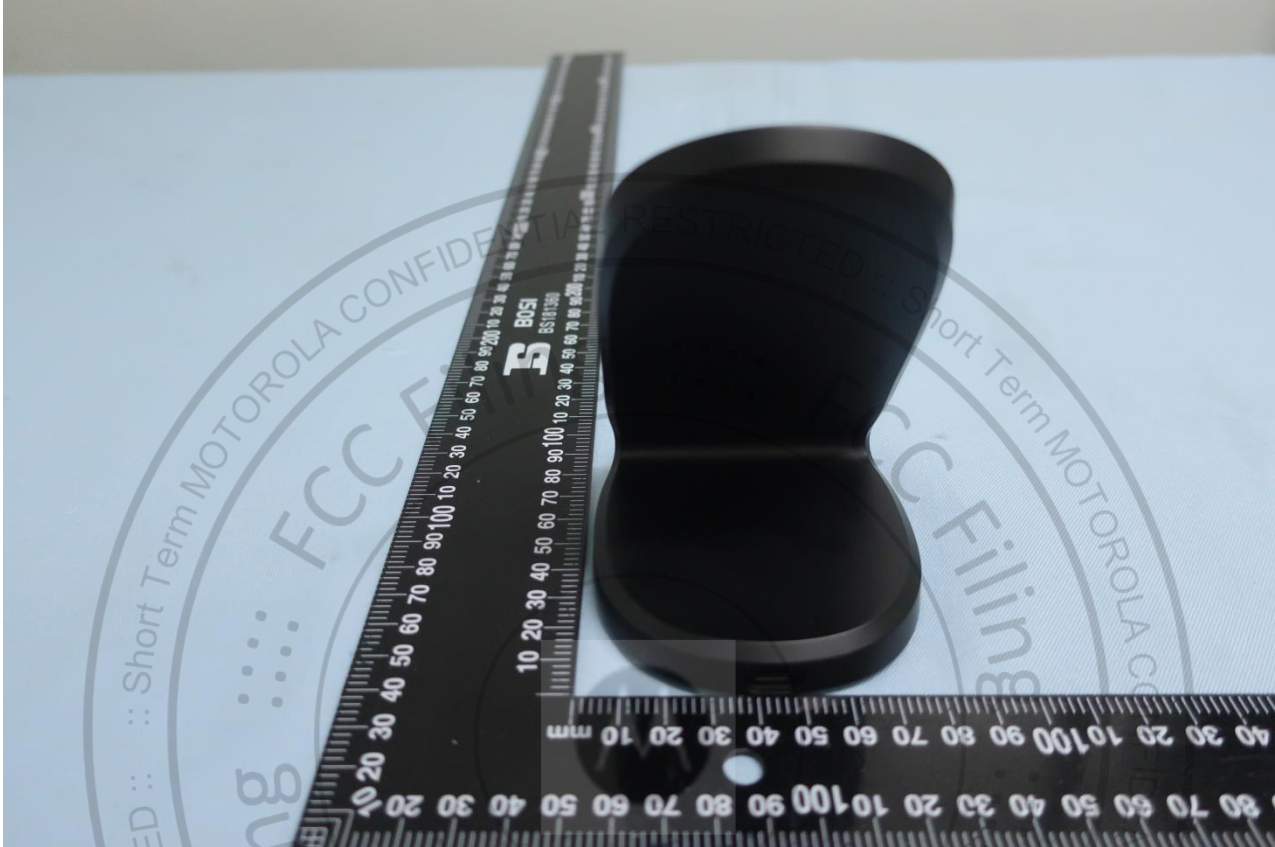

Earphone

Brand Name: Motorola; Model Name: XT2309-2;

Brand Name: Motorola; Model Name: XT2309-2;

Brand Name: Motorola; Model Name: XT2309-2;

Brand Name: Motorola; Model Name: XT2309-2;

Brand Name: Motorola; Model Name: XT2309-2;