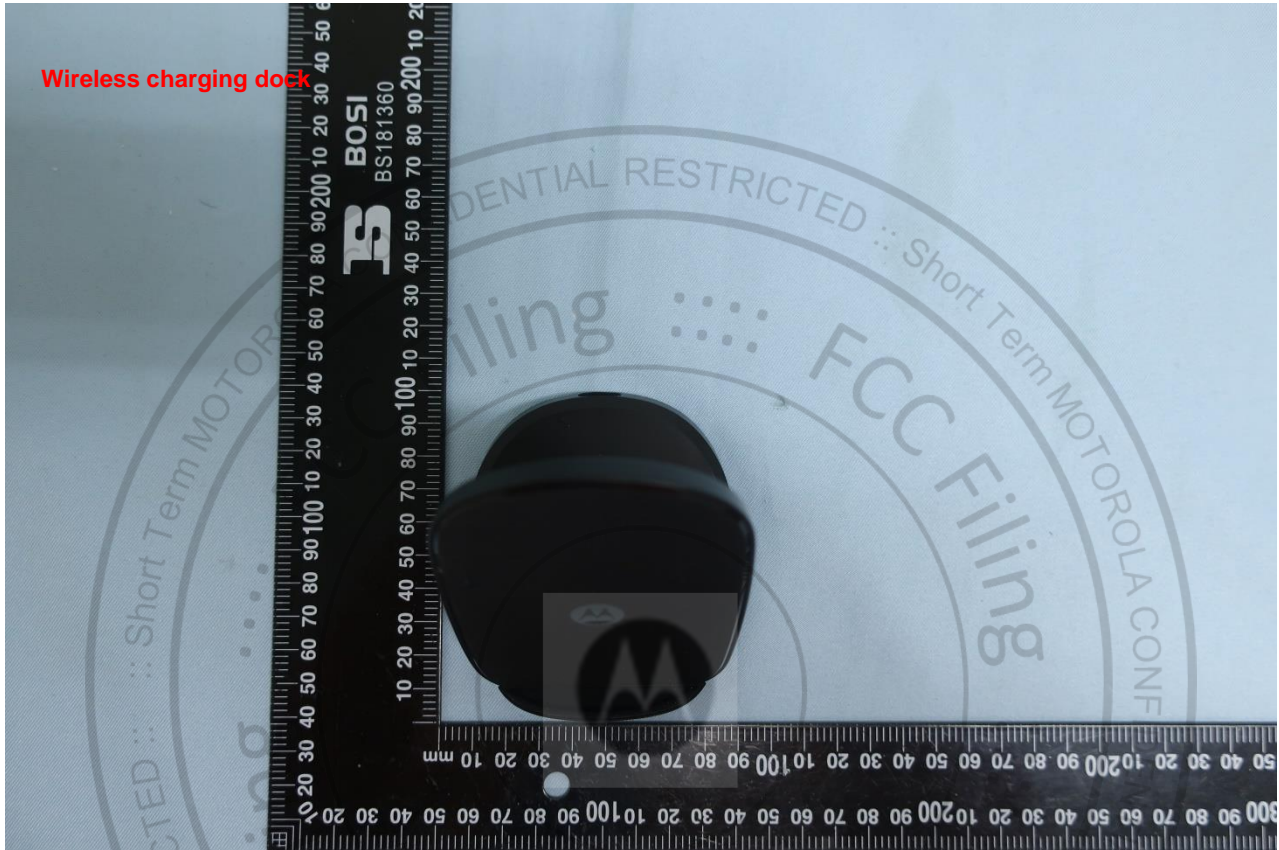

Brand Name: Motorola; Model Name: XT2309-2;