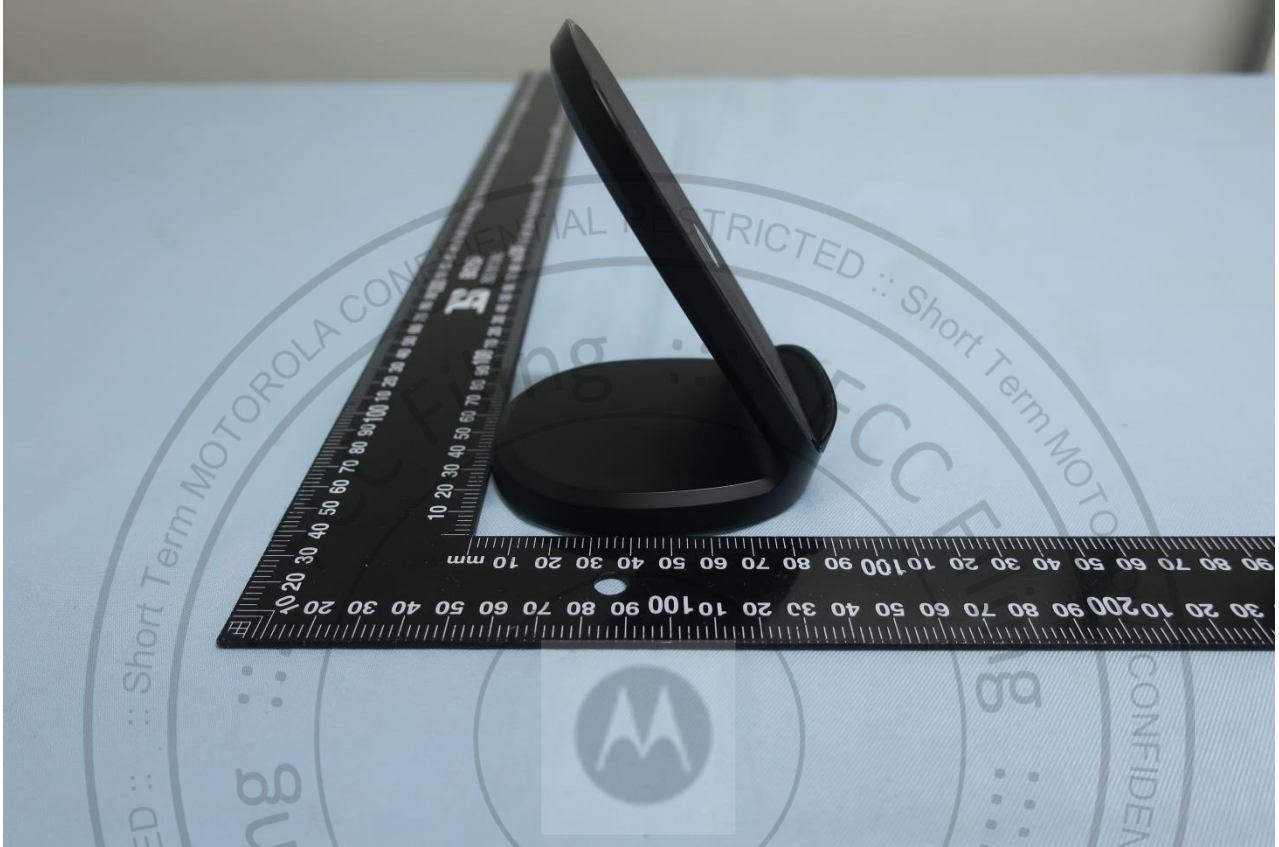

Earphone

Brand Name: Motorola; Model Name: XT2309-2;

Brand Name: Motorola; Model Name: XT2309-2;

Brand Name: Motorola; Model Name: XT2309-2;

Brand Name: Motorola; Model Name: XT2309-2;

Brand Name: Motorola; Model Name: XT2309-2;