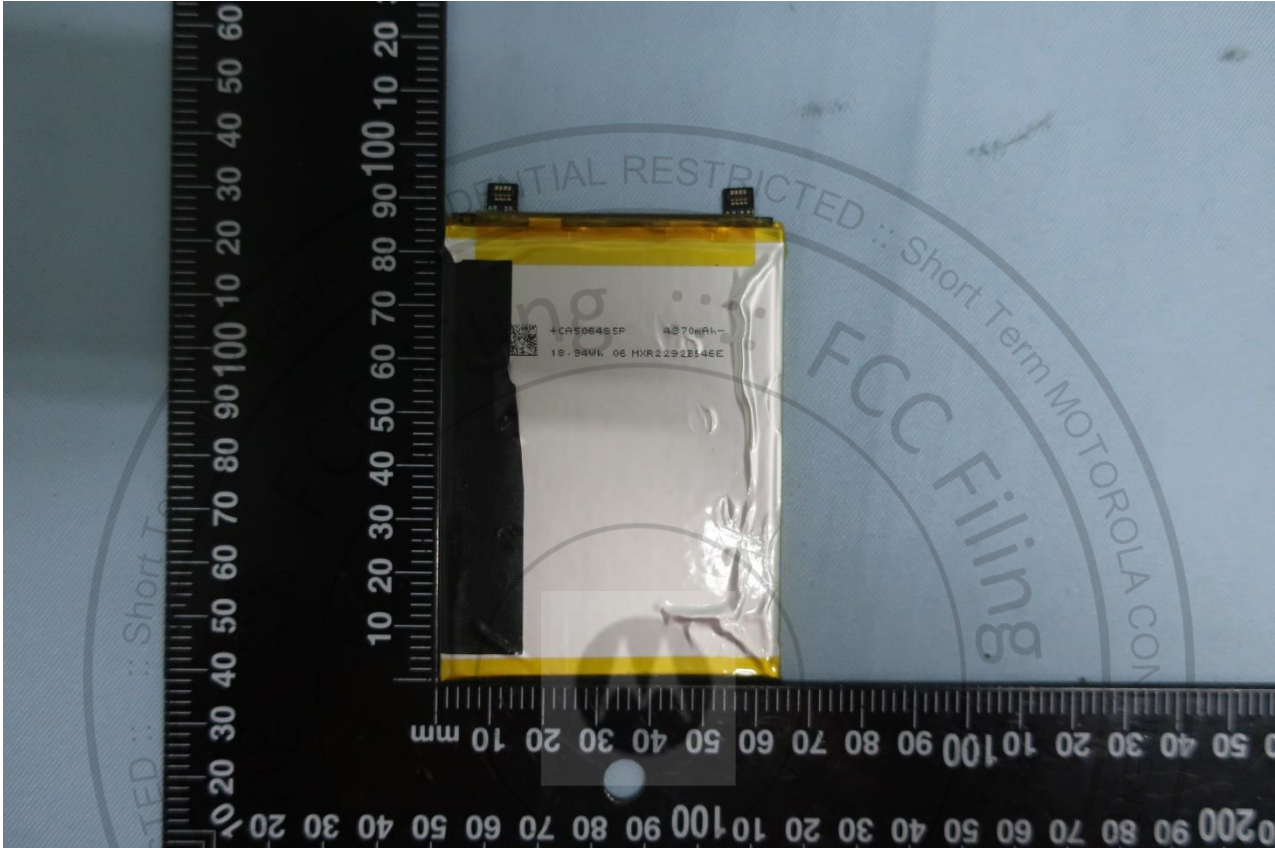

AC Adapter 3(IN)

Brand Name: Motorola; Model Name: XT2309-2;

Brand Name: Motorola; Model Name: XT2309-2;

Brand Name: Motorola; Model Name: XT2309-2;

Brand Name: Motorola; Model Name: XT2309-2;

USB Cable 2

Brand Name: Motorola; Model Name: XT2309-2;