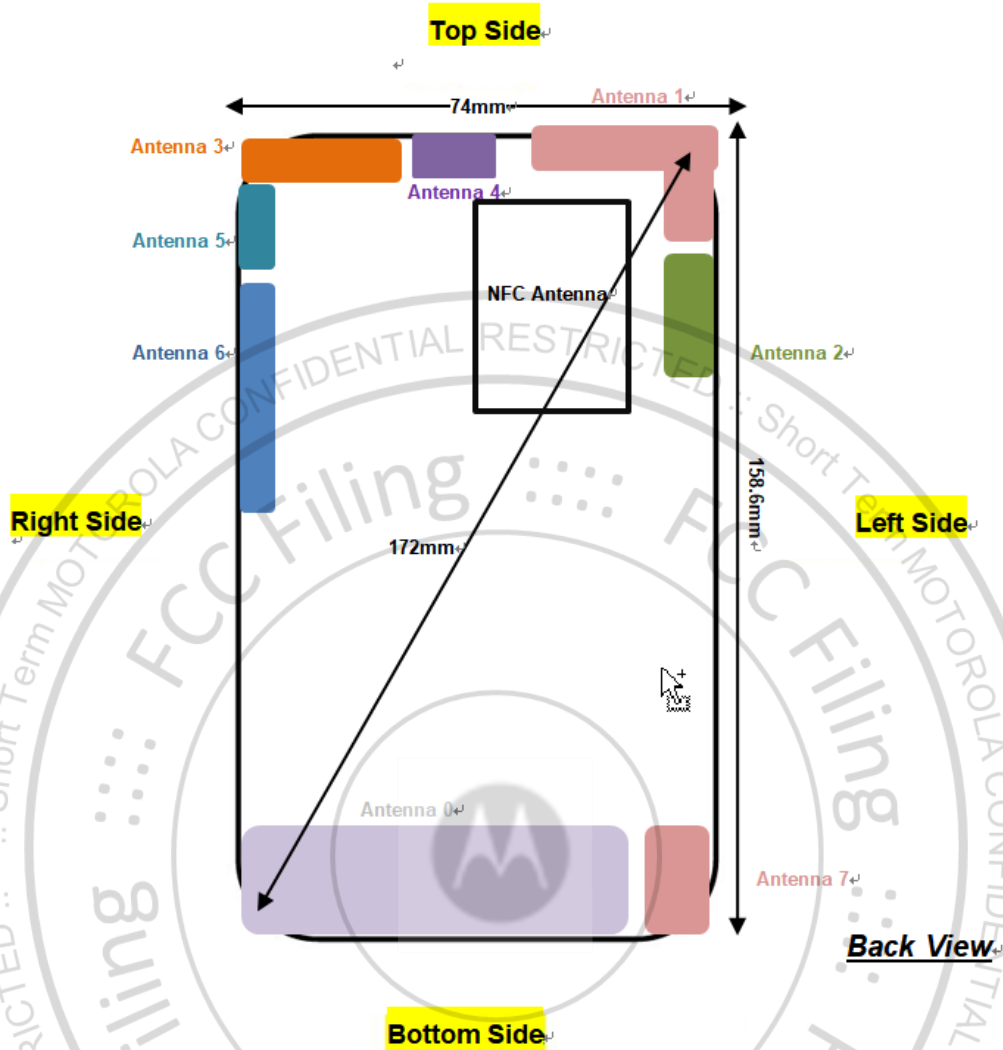

Front, Test Separation 5 mm

Back, Test Separation 5 mm

Product Specific 10g SAR

Front, Test Separation 0 mm

Back, Test Separation 0 mm

Left Side, Test Separation 0 mm

Right Side, Test Separation 0 mm

Top Side, Test Separation 0 mm

Appendix D. PD Test Setup Photos

Top Side, Test Separation 2 mm

Top Side, Test Separation 10 mm

Top Side, Test Separation 8.59 mm

Front, Test Separation 2 mm

Back, Test Separation 2 mm

Left Side, Test Separation 2 mm

Right Side, Test Separation 2 mm

Antenna Location

Antenna	Support Band
Antenna 0	GSM: 850/1900<TX/RX> UMTS: B2/4/5 <TX/RX> LTE: B2/4/5/12/13/17/25/26/66/38/41<TX/RX> NR: n5/n7/n66/n38/n41<TX/RX>
Antenna 1	GSM: 850/1900<TX/RX> UMTS: B2/4/5 <TX/RX> LTE: B2/4/5/12/17/25/26/66/38/41<TX/RX> NR: n2/n5/n7/n66/n38/n41<TX/RX>
Antenna 2	LTE: B42/43/48<TX/RX> NR: n77/n78<TX/RX>
Antenna 3	WLAN 2.4GHz<TX/RX> Bluetooth<TX/RX>
Antenna 4	5G NR: n77/n78<TX/RX> WLAN 5GHz/6GHz<TX/RX>
Antenna 5	5G NR: n77/n78<TX/RX> WLAN 5GHz/6GHz<TX/RX>
Antenna 6	WLAN 2.4GHz<TX/RX> Bluetooth<TX/RX>
Antenna 7	5G NR: n77/n78<TX/RX>
NFC Antenna	NFC<TX/RX>