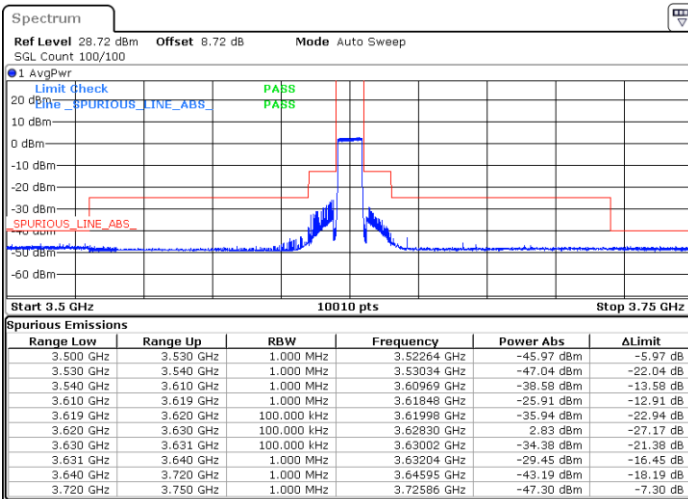

N/A

Date: 29\_SEP.2022 14:44:28

LTE Band 48 / 10MHz

QPSK

Lowest Channel / 1RB0

Lowest Channel / 1RBmax

Date: 29\_SEP.2022 14:57:47

Date: 29\_SEP.2022 15:06:12

Lowest Channel / Full RB

N/A

Date: 29\_SEP.2022 15:07:54

LTE Band 48 / 10MHz

QPSK

Middle Channel / 1RB0

Middle Channel / 1RBmax

Date: 29\_SEP.2022 15:12:59

Date: 29\_SEP.2022 15:18:02

Middle Channel / Full RB

N/A

Date: 29\_SEP.2022 15:26:27

LTE Band 48 / 10MHz

QPSK

Highest Channel / 1RB0

Highest Channel / 1RBmax