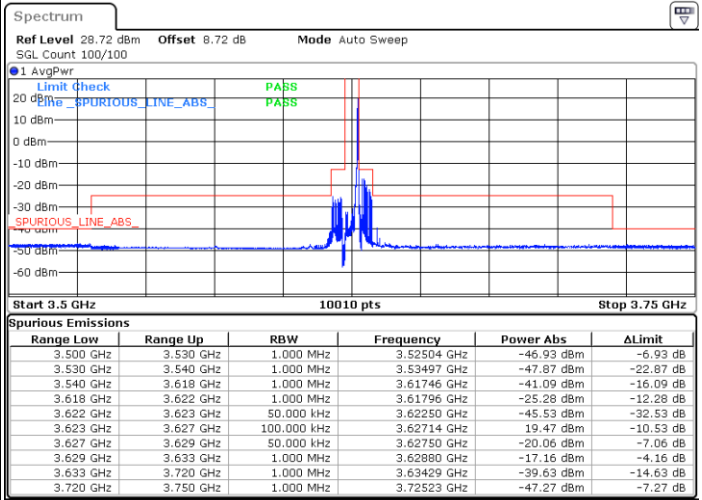

Date: 29\_SEP.2022 14:53:39

Highest Channel / Full RB

N/A

Date: 29\_SEP.2022 14:41:06

LTE Band 48 / 5MHz

16QAM

Lowest Channel / 1RB0

Lowest Channel / 1RBmax

Date: 29\_SEP.2022 13:56:58

Date: 29\_SEP.2022 14:03:42

Lowest Channel / Full RB

N/A

Date: 29\_SEP.2022 14:10:14

LTE Band 48 / 5MHz

16QAM

Middle Channel / 1RB0

Middle Channel / 1RBmax

Date: 29\_SEP.2022 14:15:18

Date: 29\_SEP.2022 14:22:33

Middle Channel / Full RB

N/A

Date: 29\_SEP.2022 14:27:35

LTE Band 48 / 5MHz

16QAM

Highest Channel / 1RB0

Highest Channel / 1RBmax

Date: 29\_SEP.2022 14:32:38

Date: 29\_SEP.2022 14:56:01

Highest Channel / Full RB

N/A

Date: 29\_SEP.2022 14:42:47

LTE Band 48 / 5MHz