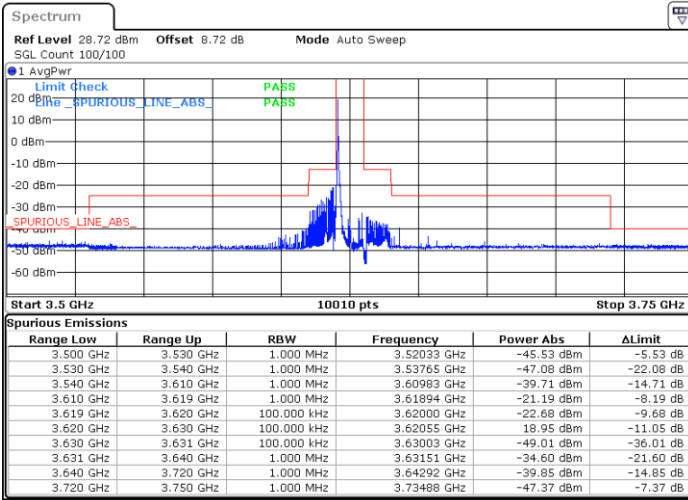

Date: 29\_SEP.2022 15:28:09

Date: 29\_SEP.2022 15:36:37

Highest Channel / Full RB

N/A

Date: 29\_SEP.2022 15:38:19

LTE Band 48 / 10MHz

16QAM

Lowest Channel / 1RB0

Lowest Channel / 1RBmax

Date: 29\_SEP.2022 14:59:29

Date: 29\_SEP.2022 15:04:32

Lowest Channel / Full RB

N/A

Date: 29\_SEP.2022 15:09:36

LTE Band 48 / 10MHz

16QAM

Middle Channel / 1RB0

Middle Channel / 1RBmax

Date: 29\_SEP.2022 15:14:39

Date: 29\_SEP.2022 15:19:43

Middle Channel / Full RB

N/A

Date: 29\_SEP.2022 15:24:45

LTE Band 48 / 10MHz