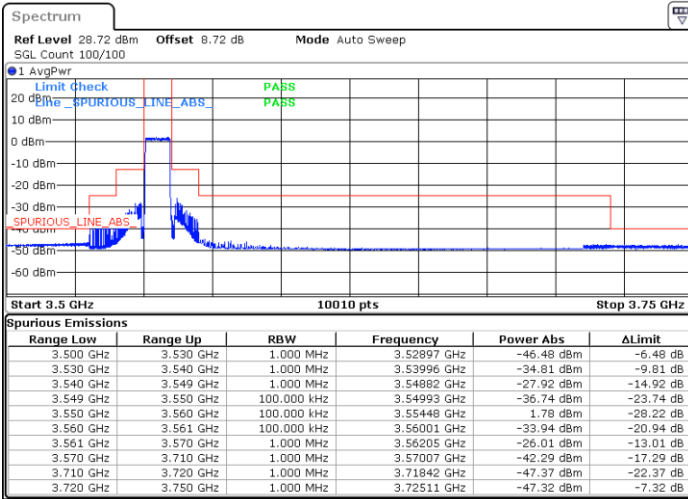

Date: 29\_SEP.2022 15:28:09

Date: 29\_SEP.2022 15:36:37

Highest Channel / Full RB

N/A

Date: 29\_SEP.2022 15:38:19

LTE Band 48 / 10MHz

16QAM

Lowest Channel / 1RB0

Lowest Channel / 1RBmax

Date: 29\_SEP.2022 14:59:29

Date: 29\_SEP.2022 15:04:32

Lowest Channel / Full RB

N/A

Date: 29\_SEP.2022 15:09:36

LTE Band 48 / 10MHz

16QAM

Middle Channel / 1RB0

Middle Channel / 1RBmax

Date: 29\_SEP.2022 15:14:39

Date: 29\_SEP.2022 15:19:43

Middle Channel / Full RB

N/A

Date: 29\_SEP.2022 15:24:45

LTE Band 48 / 10MHz