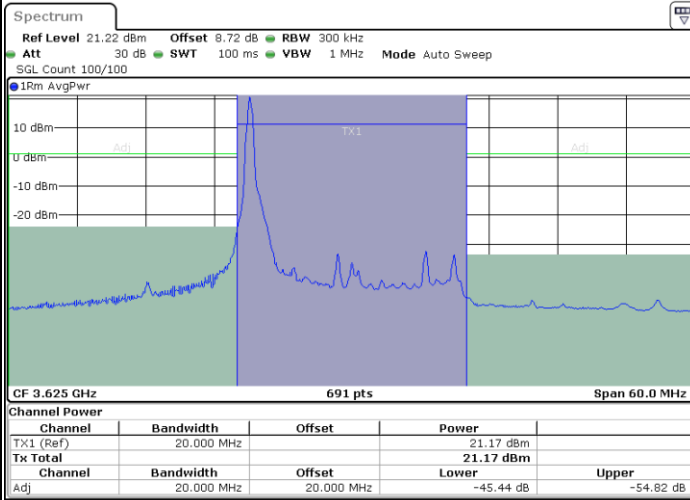

LTE Band 48 / 20MHz

16QAM

Middle Channel / 1RB0

Middle Channel / 1RBmax

Date: 29.SEP.2022 19:29:13