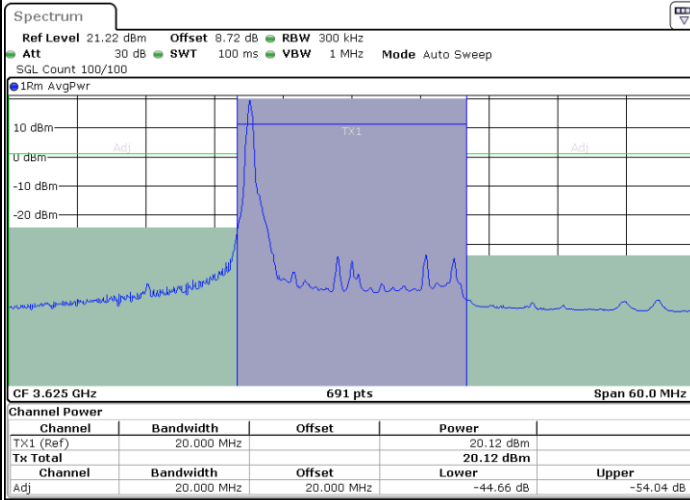

LTE Band 48 / 20MHz

64QAM

Middle Channel / 1RB0

Middle Channel / 1RBmax

Date: 29.SEP.2022 19:29:50