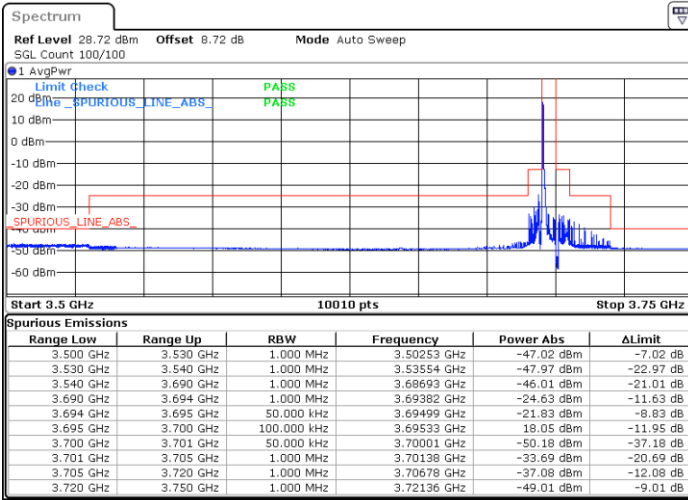

LTE Band 48 / 5MHz

64QAM

Middle Channel / 1RB0

Middle Channel / 1RBmax

Date: 29\_SEP.2022 14:16:59

Date: 29\_SEP.2022 14:20:51

Middle Channel / Full RB

N/A

Date: 29\_SEP.2022 14:29:16

LTE Band 48 / 5MHz

64QAM

Highest Channel / 1RB0

Highest Channel / 1RBmax

Date: 29\_SEP.2022 14:34:19

Date: 29\_SEP.2022 14:36:01

Highest Channel / Full RB

N/A

Date: 29\_SEP.2022 14:44:28

LTE Band 48 / 10MHz

QPSK

Lowest Channel / 1RB0

Lowest Channel / 1RBmax

Date: 29\_SEP.2022 14:57:47

Date: 29\_SEP.2022 15:06:12