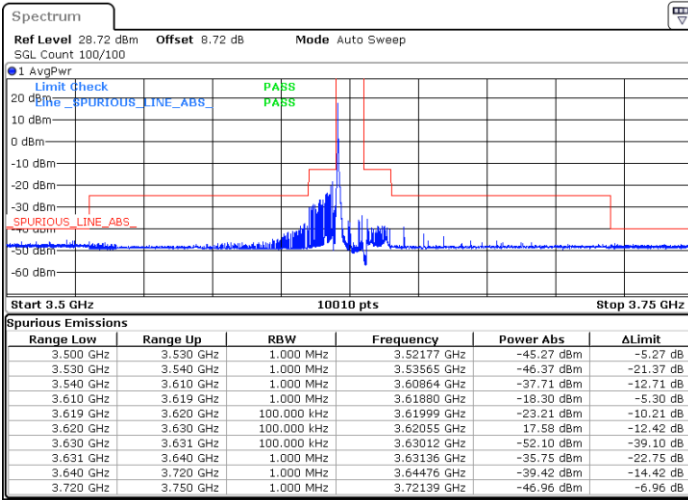

LTE Band 48 / 10MHz

64QAM

Lowest Channel / 1RB0

Lowest Channel / 1RBmax

Date: 29\_SEP.2022 15:01:10

Date: 29\_SEP.2022 15:02:51

Lowest Channel / Full RB

N/A

Date: 29\_SEP.2022 15:11:17

LTE Band 48 / 10MHz

64QAM

Middle Channel / 1RB0

Middle Channel / 1RBmax

Date: 29\_SEP.2022 15:16:20

Date: 29\_SEP.2022 15:21:25

Middle Channel / Full RB

N/A

Date: 29\_SEP.2022 15:23:05

LTE Band 48 / 10MHz

64QAM

Highest Channel / 1RB0

Highest Channel / 1RBmax

Date: 29\_SEP.2022 15:31:32

Date: 29\_SEP.2022 15:33:14