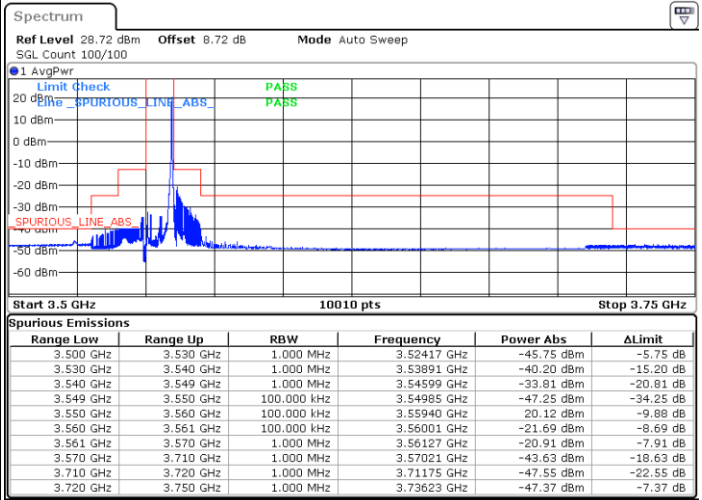

Date: 29\_SEP.2022 14:29:16

LTE Band 48 / 5MHz

64QAM

Highest Channel / 1RB0

Highest Channel / 1RBmax

Date: 29\_SEP.2022 14:34:19

Date: 29\_SEP.2022 14:36:01

Highest Channel / Full RB

N/A

Date: 29\_SEP.2022 14:44:28

LTE Band 48 / 10MHz

QPSK

Lowest Channel / 1RB0

Lowest Channel / 1RBmax

Date: 29\_SEP.2022 14:57:47

Date: 29\_SEP.2022 15:06:12

Lowest Channel / Full RB

N/A

Date: 29\_SEP.2022 15:07:54

LTE Band 48 / 10MHz

QPSK

Middle Channel / 1RB0

Middle Channel / 1RBmax

Date: 29\_SEP.2022 15:12:59