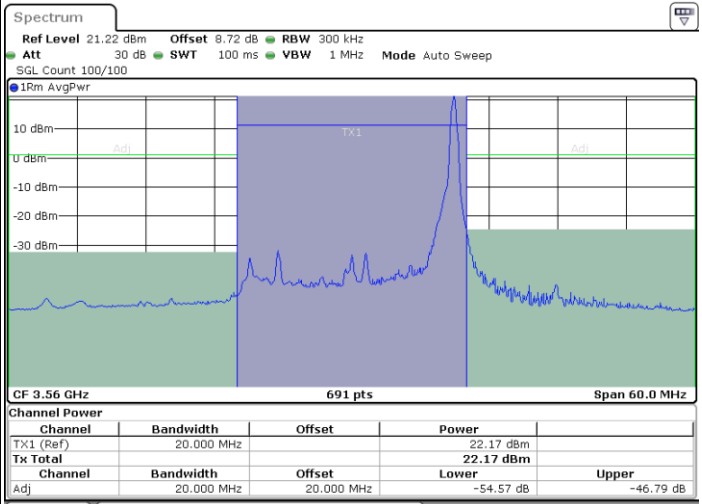

LTE Band 48 / 20MHz

16QAM

Lowest Channel / 1RB0

Lowest Channel / 1RBmax

Date: 29\_SEP.2022 19:23:41

Date: 29\_SEP.2022 19:25:32

Lowest Channel / Full RB

Date: 29\_SEP.2022 19:27:23