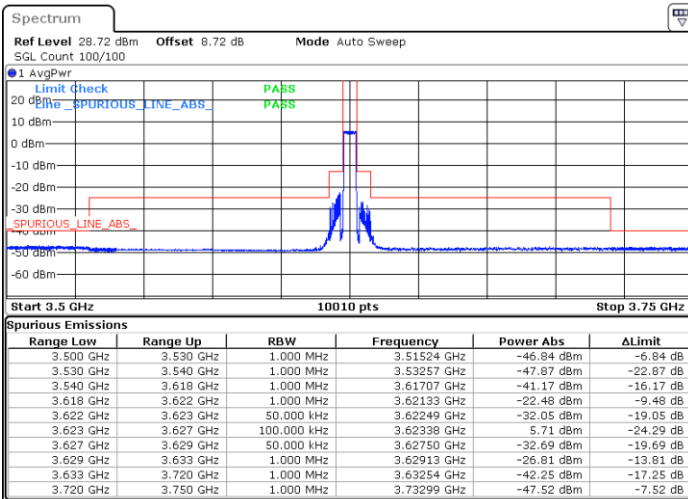

#### Lowest Channel / Full RB

#### N/A

Date: 29\_SEP.2022 14:08:32

LTE Band 48 / 5MHz

QPSK

Middle Channel / 1RB0

Middle Channel / 1RBmax

Date: 29\_SEP.2022 14:13:37

Date: 29\_SEP.2022 14:49:32

Middle Channel / Full RB

N/A

Date: 29\_SEP.2022 14:25:54

LTE Band 48 / 5MHz

QPSK

Highest Channel / 1RB0

Highest Channel / 1RBmax

Date: 29\_SEP.2022 14:51:37