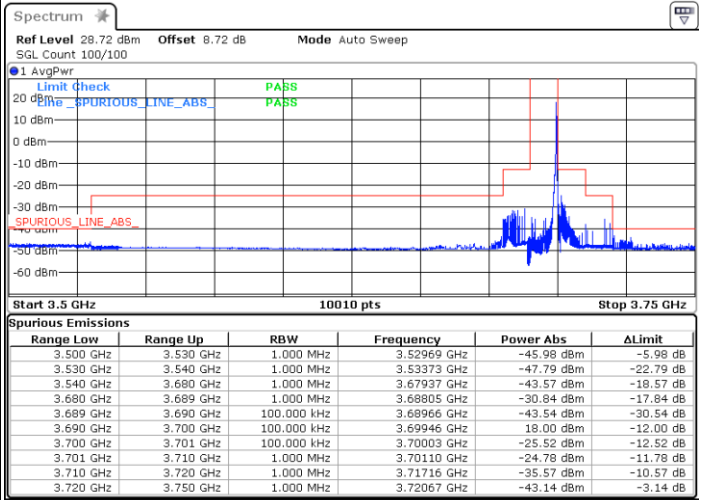

Date: 29\_SEP.2022 15:11:17

LTE Band 48 / 10MHz

64QAM

Middle Channel / 1RB0

Middle Channel / 1RBmax

Date: 29\_SEP.2022 15:16:20

Date: 29\_SEP.2022 15:21:25

Middle Channel / Full RB

N/A

Date: 29\_SEP.2022 15:23:05

LTE Band 48 / 10MHz

64QAM

Highest Channel / 1RB0

Highest Channel / 1RBmax

Date: 29\_SEP.2022 15:31:32

Date: 29\_SEP.2022 15:33:14

Highest Channel / Full RB

N/A

Date: 29\_SEP.2022 15:41:43