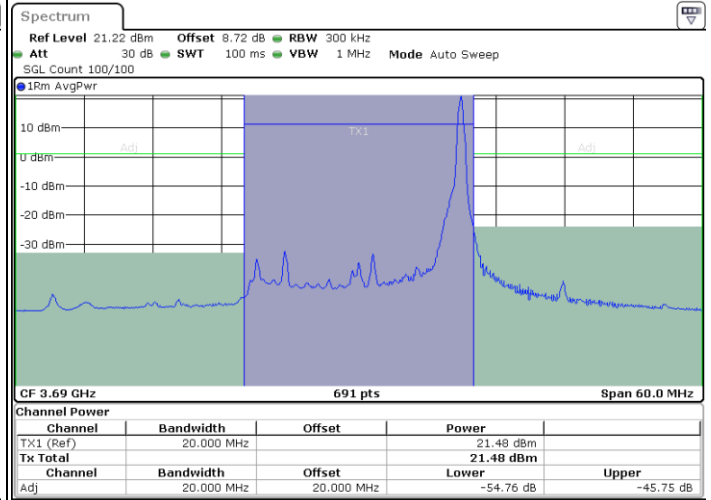

LTE Band 48 / 20MHz

16QAM

Highest Channel / 1RB0

Highest Channel / 1RBmax

Date: 29\_SEP.2022 19:34:45

Date: 29\_SEP.2022 19:36:37

Highest Channel / Full RB

Date: 29\_SEP.2022 19:38:27

LTE Band 48 / 20MHz

64QAM

Lowest Channel / 1RB0

Lowest Channel / 1RBmax

Date: 29.SEP.2022 19:24:18

Date: 29.SEP.2022 19:24:55

Lowest Channel / Full RB

Date: 29.SEP.2022 19:28:00