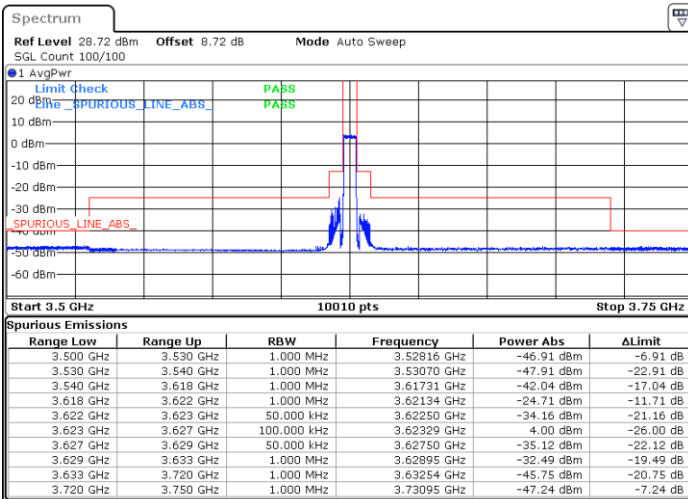

LTE Band 48 / 5MHz

64QAM

Middle Channel / 1RB0

Middle Channel / 1RBmax

Date: 29\_SEP.2022 14:16:59

Date: 29\_SEP.2022 14:20:51

Middle Channel / Full RB

N/A

Date: 29\_SEP.2022 14:29:16

LTE Band 48 / 5MHz

64QAM

Highest Channel / 1RB0

Highest Channel / 1RBmax

Date: 29\_SEP.2022 14:34:19

Date: 29\_SEP.2022 14:36:01

Highest Channel / Full RB