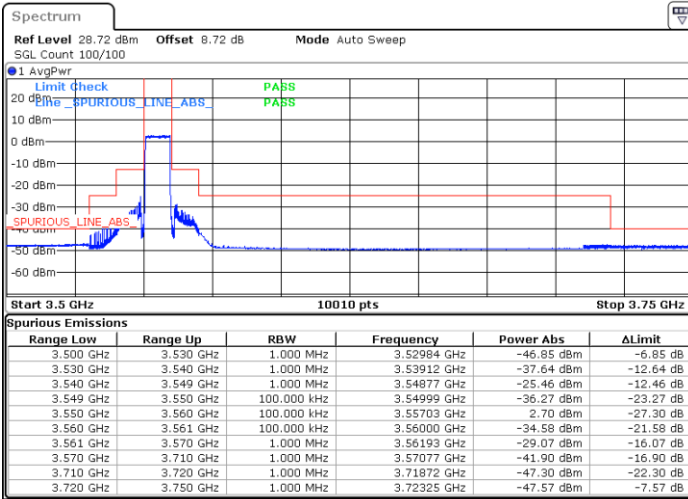

Date: 29\_SEP.2022 14:29:16

LTE Band 48 / 5MHz

64QAM

Highest Channel / 1RB0

Highest Channel / 1RBmax

Date: 29\_SEP.2022 14:34:19

Date: 29\_SEP.2022 14:36:01

Highest Channel / Full RB

N/A

Date: 29\_SEP.2022 14:44:28

LTE Band 48 / 10MHz

QPSK

Lowest Channel / 1RB0

Lowest Channel / 1RBmax

Date: 29\_SEP.2022 14:57:47

Date: 29\_SEP.2022 15:06:12

Lowest Channel / Full RB

N/A

Date: 29\_SEP.2022 15:07:54

LTE Band 48 / 10MHz

QPSK

Middle Channel / 1RB0

Middle Channel / 1RBmax

Date: 29\_SEP.2022 15:12:59