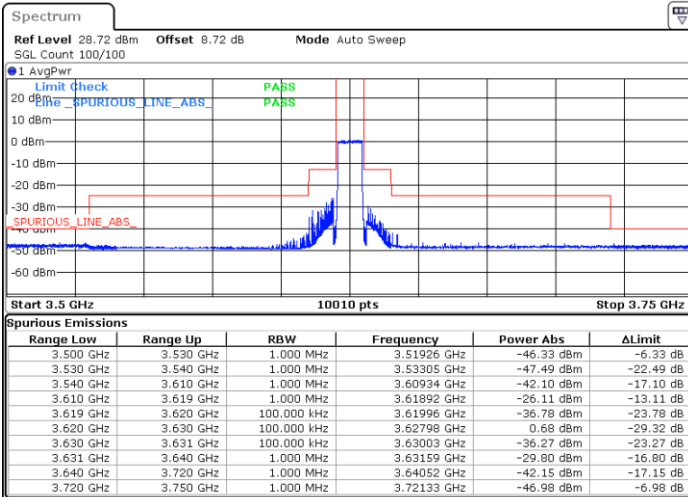

LTE Band 48 / 10MHz

64QAM

Lowest Channel / 1RB0

Lowest Channel / 1RBmax

Date: 29\_SEP.2022 15:01:10

Date: 29\_SEP.2022 15:02:51

Lowest Channel / Full RB

N/A

Date: 29\_SEP.2022 15:11:17

LTE Band 48 / 10MHz

64QAM

Middle Channel / 1RB0

Middle Channel / 1RBmax

Date: 29\_SEP.2022 15:16:20

Date: 29\_SEP.2022 15:21:25

Middle Channel / Full RB

N/A

Date: 29\_SEP.2022 15:23:05

LTE Band 48 / 10MHz

64QAM

Highest Channel / 1RB0

Highest Channel / 1RBmax

Date: 29\_SEP.2022 15:31:32

Date: 29\_SEP.2022 15:33:14