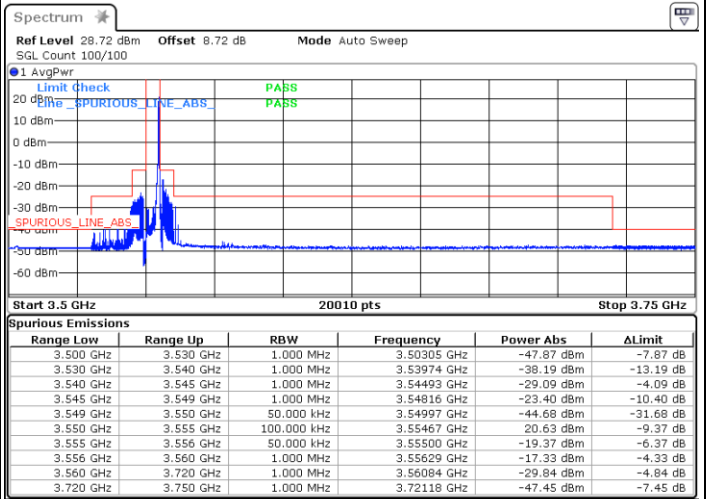

Conducted Band Edge

LTE Band 48 / 5MHz

QPSK

Lowest Channel / 1RB0

Lowest Channel / 1RBmax

Date: 29_SEP.2022 13:55:30

Date: 29_SEP.2022 14:06:48