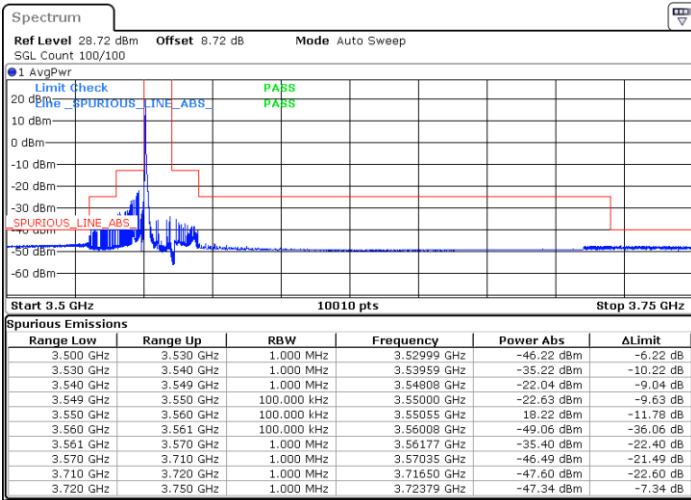

Lowest Channel / 1RBmax

Date: 29\_SEP.2022 14:59:29

Date: 29\_SEP.2022 15:04:32

Lowest Channel / Full RB

N/A

Date: 29\_SEP.2022 15:09:36

LTE Band 48 / 10MHz

16QAM

Middle Channel / 1RB0

Middle Channel / 1RBmax

Date: 29\_SEP.2022 15:14:39

Date: 29\_SEP.2022 15:19:43

Middle Channel / Full RB

N/A

Date: 29\_SEP.2022 15:24:45

LTE Band 48 / 10MHz

16QAM

Highest Channel / 1RB0

Highest Channel / 1RBmax

Date: 29\_SEP.2022 15:29:51

Date: 29\_SEP.2022 15:34:55

Highest Channel / Full RB

N/A

Date: 29\_SEP.2022 15:40:01

LTE Band 48 / 10MHz

64QAM

Lowest Channel / 1RB0

Lowest Channel / 1RBmax

Date: 29\_SEP.2022 15:01:10

Date: 29\_SEP.2022 15:02:51

Lowest Channel / Full RB

N/A