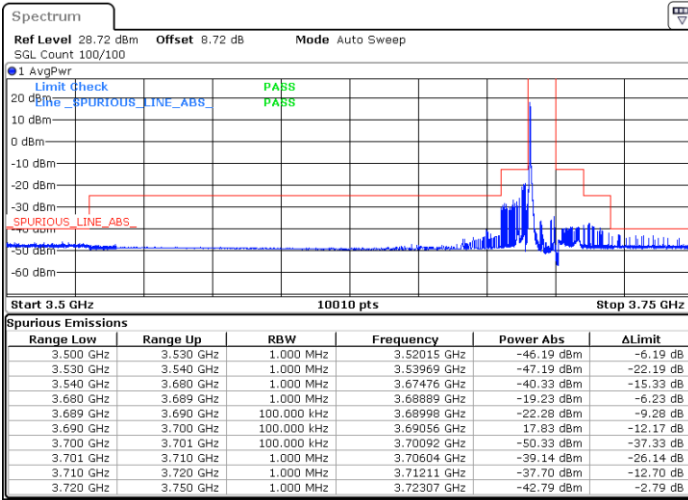

Date: 29\_SEP.2022 15:11:17

LTE Band 48 / 10MHz

64QAM

Middle Channel / 1RB0

Middle Channel / 1RBmax

Date: 29\_SEP.2022 15:16:20

Date: 29\_SEP.2022 15:21:25

Middle Channel / Full RB

N/A

Date: 29\_SEP.2022 15:23:05

LTE Band 48 / 10MHz

64QAM

Highest Channel / 1RB0

Highest Channel / 1RBmax

Date: 29\_SEP.2022 15:31:32

Date: 29\_SEP.2022 15:33:14

Highest Channel / Full RB

N/A

Date: 29\_SEP.2022 15:41:43