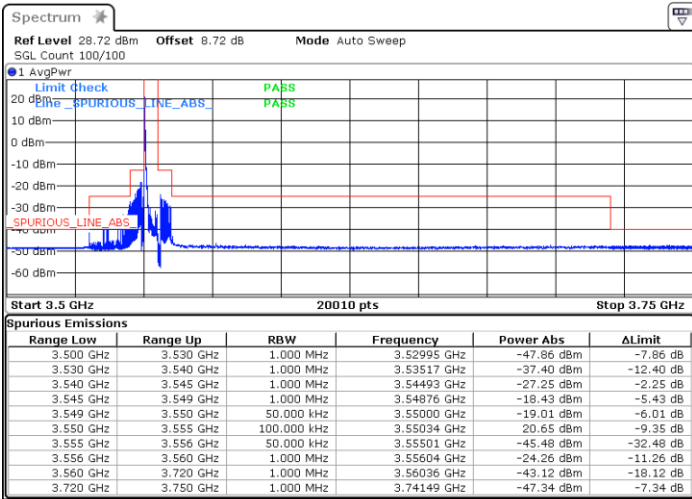

Conducted Band Edge

LTE Band 48 / 5MHz

QPSK

Lowest Channel / 1RB0

Lowest Channel / 1RBmax

Date: 29_SEP.2022 13:55:30

Date: 29_SEP.2022 14:06:48