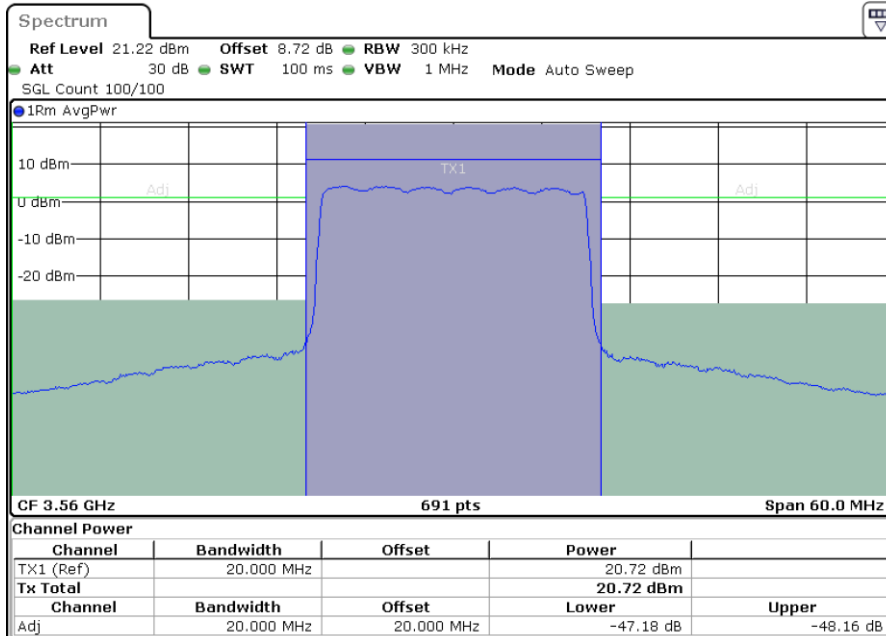

LTE Band 48 / 20MHz

16QAM

Lowest Channel / 1RB0

Lowest Channel / 1RBmax

Date: 29\_SEP.2022 19:23:41

Date: 29\_SEP.2022 19:25:32

Lowest Channel / Full RB

Date: 29\_SEP.2022 19:27:23