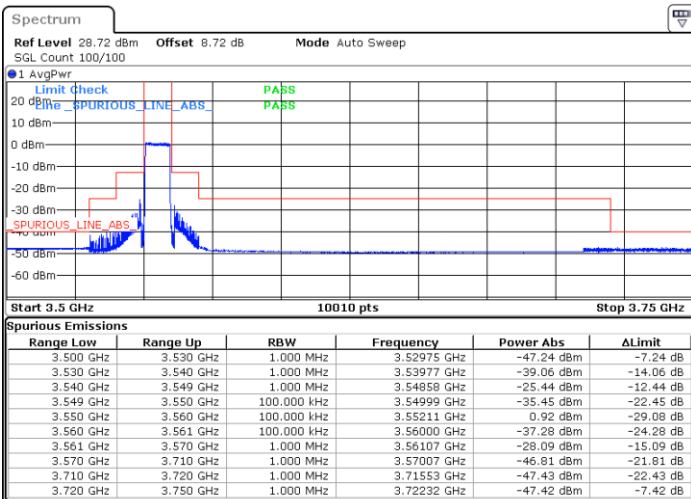

16QAM

Highest Channel / 1RB0

Highest Channel / 1RBmax

Date: 29\_SEP.2022 15:29:51

Date: 29\_SEP.2022 15:34:55

Highest Channel / Full RB

N/A

Date: 29\_SEP.2022 15:40:01

LTE Band 48 / 10MHz

64QAM

Lowest Channel / 1RB0

Lowest Channel / 1RBmax

Date: 29\_SEP.2022 15:01:10

Date: 29\_SEP.2022 15:02:51

Lowest Channel / Full RB

N/A

Date: 29\_SEP.2022 15:11:17

LTE Band 48 / 10MHz

64QAM

Middle Channel / 1RB0

Middle Channel / 1RBmax

Date: 29\_SEP.2022 15:16:20

Date: 29\_SEP.2022 15:21:25

Middle Channel / Full RB