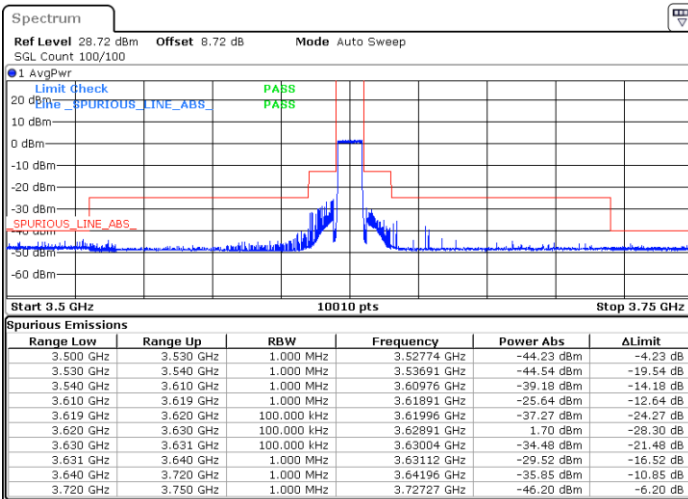

Lowest Channel / 1RBmax

Date: 29\_SEP.2022 14:59:29

Date: 29\_SEP.2022 15:04:32

Lowest Channel / Full RB

N/A

Date: 29\_SEP.2022 15:09:36

LTE Band 48 / 10MHz

16QAM

Middle Channel / 1RB0

Middle Channel / 1RBmax

Date: 29\_SEP.2022 15:14:39

Date: 29\_SEP.2022 15:19:43

Middle Channel / Full RB

N/A

Date: 29\_SEP.2022 15:24:45

LTE Band 48 / 10MHz

16QAM

Highest Channel / 1RB0

Highest Channel / 1RBmax

Date: 29\_SEP.2022 15:29:51

Date: 29\_SEP.2022 15:34:55

Highest Channel / Full RB

N/A

Date: 29\_SEP.2022 15:40:01