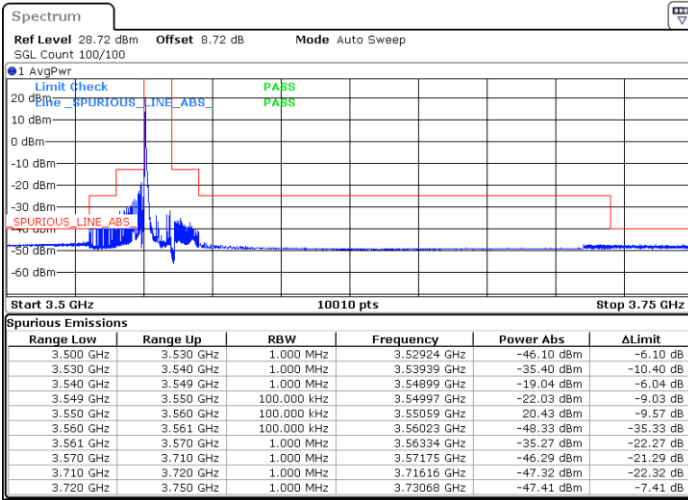

Date: 29\_SEP.2022 14:29:16

LTE Band 48 / 5MHz

64QAM

Highest Channel / 1RB0

Highest Channel / 1RBmax

Date: 29\_SEP.2022 14:34:19

Date: 29\_SEP.2022 14:36:01

Highest Channel / Full RB

N/A

Date: 29\_SEP.2022 14:44:28

LTE Band 48 / 10MHz

QPSK

Lowest Channel / 1RB0

Lowest Channel / 1RBmax

Date: 29\_SEP.2022 14:57:47

Date: 29\_SEP.2022 15:06:12

Lowest Channel / Full RB

N/A

Date: 29\_SEP.2022 15:07:54

LTE Band 48 / 10MHz

QPSK

Middle Channel / 1RB0

Middle Channel / 1RBmax

Date: 29\_SEP.2022 15:12:59