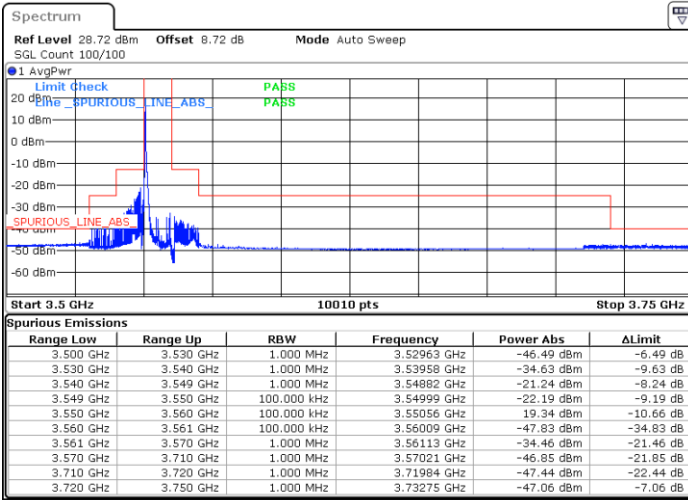

Date: 29\_SEP.2022 15:18:02

Middle Channel / Full RB

N/A

Date: 29\_SEP.2022 15:26:27

LTE Band 48 / 10MHz

QPSK

Highest Channel / 1RB0

Highest Channel / 1RBmax

Date: 29\_SEP.2022 15:28:09

Date: 29\_SEP.2022 15:36:37

Highest Channel / Full RB

N/A

Date: 29\_SEP.2022 15:38:19

LTE Band 48 / 10MHz

16QAM

Lowest Channel / 1RB0

Lowest Channel / 1RBmax

Date: 29\_SEP.2022 14:59:29

Date: 29\_SEP.2022 15:04:32

Lowest Channel / Full RB

N/A

Date: 29\_SEP.2022 15:09:36

LTE Band 48 / 10MHz

16QAM