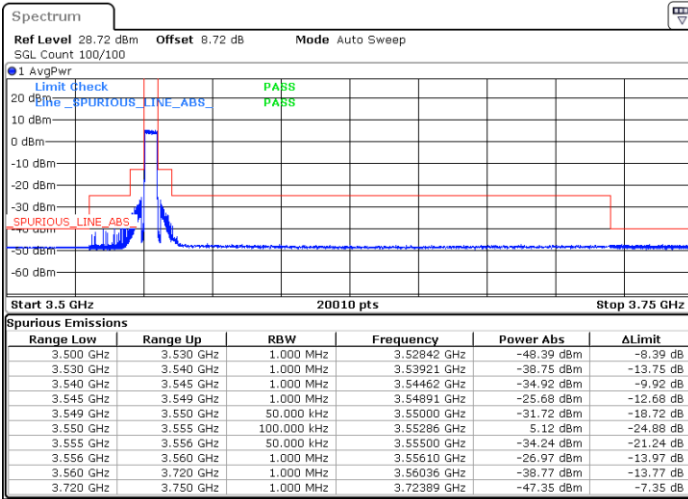

Middle Channel / Full RB

N/A

Date: 29\_SEP.2022 14:25:54

LTE Band 48 / 5MHz

QPSK

Highest Channel / 1RB0

Highest Channel / 1RBmax

Date: 29\_SEP.2022 14:51:37

Date: 29\_SEP.2022 14:53:39

Highest Channel / Full RB

N/A

Date: 29\_SEP.2022 14:41:06

LTE Band 48 / 5MHz

16QAM

Lowest Channel / 1RB0

Lowest Channel / 1RBmax

Date: 29\_SEP.2022 13:56:58

Date: 29\_SEP.2022 14:03:42

Lowest Channel / Full RB

N/A

Date: 29\_SEP.2022 14:10:14

LTE Band 48 / 5MHz

16QAM

Middle Channel / 1RB0