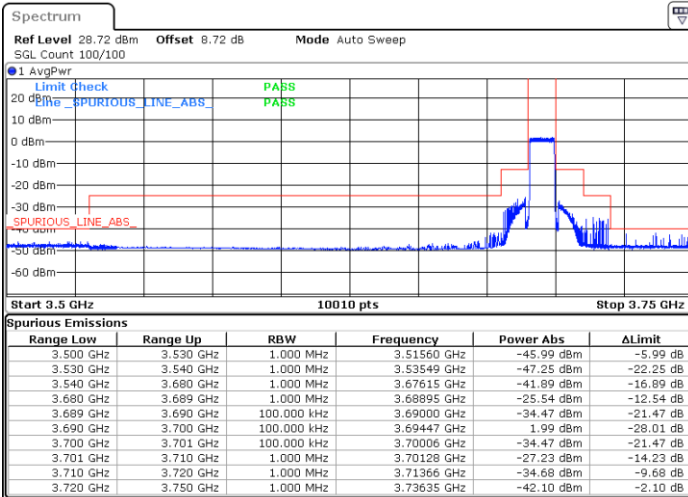

Lowest Channel / 1RBmax

Date: 29\_SEP.2022 14:59:29

Date: 29\_SEP.2022 15:04:32

Lowest Channel / Full RB

N/A

Date: 29\_SEP.2022 15:09:36

LTE Band 48 / 10MHz

16QAM

Middle Channel / 1RB0

Middle Channel / 1RBmax

Date: 29\_SEP.2022 15:14:39

Date: 29\_SEP.2022 15:19:43

Middle Channel / Full RB

N/A

Date: 29\_SEP.2022 15:24:45

LTE Band 48 / 10MHz

16QAM

Highest Channel / 1RB0

Highest Channel / 1RBmax

Date: 29\_SEP.2022 15:29:51

Date: 29\_SEP.2022 15:34:55

Highest Channel / Full RB

N/A

Date: 29\_SEP.2022 15:40:01

LTE Band 48 / 10MHz

64QAM

Lowest Channel / 1RB0

Lowest Channel / 1RBmax

Date: 29\_SEP.2022 15:01:10

Date: 29\_SEP.2022 15:02:51

Lowest Channel / Full RB

N/A