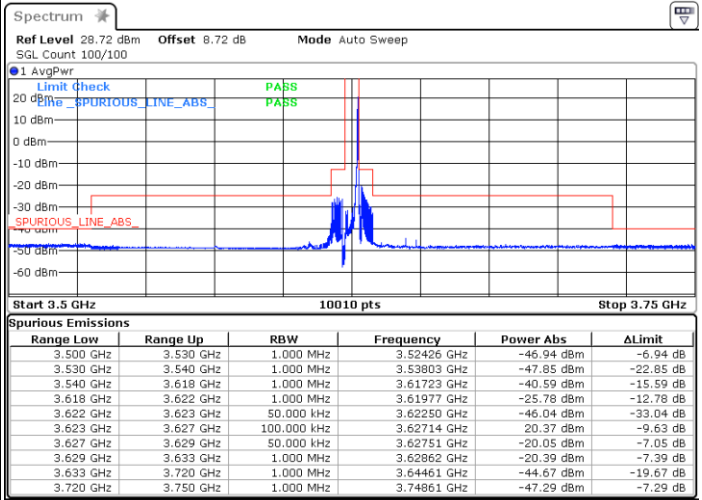

#### Lowest Channel / Full RB

#### N/A

Date: 29\_SEP.2022 14:08:32

LTE Band 48 / 5MHz

QPSK

Middle Channel / 1RB0

Middle Channel / 1RBmax

Date: 29\_SEP.2022 14:13:37

Date: 29\_SEP.2022 14:49:32

Middle Channel / Full RB

N/A

Date: 29\_SEP.2022 14:25:54

LTE Band 48 / 5MHz

QPSK

Highest Channel / 1RB0

Highest Channel / 1RBmax

Date: 29\_SEP.2022 14:51:37