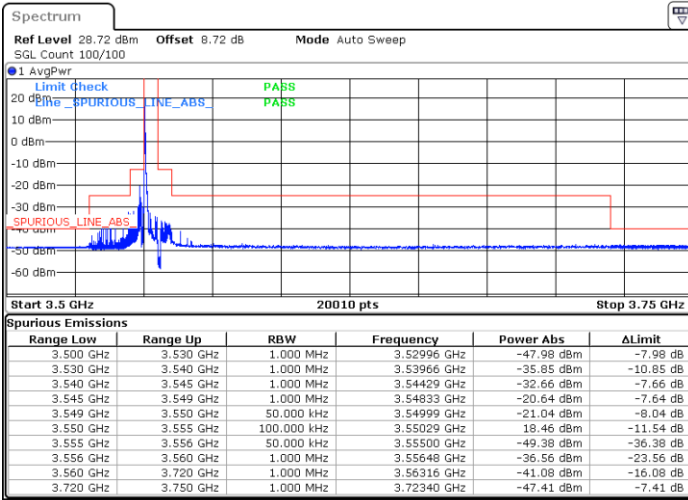

Highest Channel / 1RB0

Highest Channel / 1RBmax

Date: 29\_SEP.2022 14:32:38

Date: 29\_SEP.2022 14:56:01

Highest Channel / Full RB

N/A

Date: 29\_SEP.2022 14:42:47

LTE Band 48 / 5MHz

64QAM

Lowest Channel / 1RB0

Lowest Channel / 1RBmax

Date: 29\_SEP.2022 13:58:19

Date: 29\_SEP.2022 13:59:41

Lowest Channel / Full RB

N/A

Date: 29\_SEP.2022 14:47:32