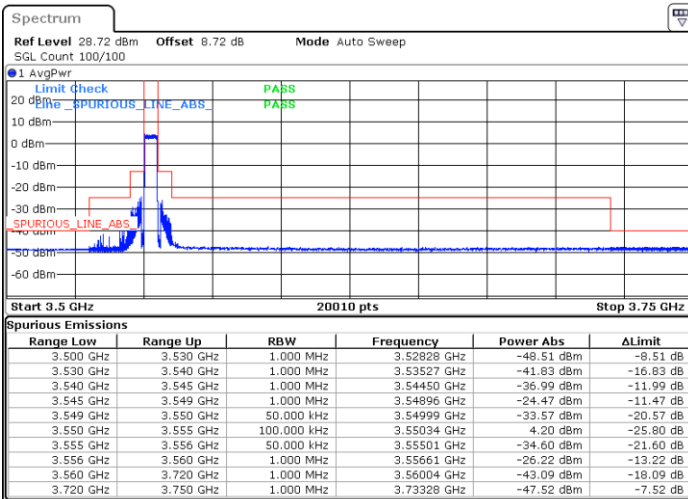

Highest Channel / 1RB0

Highest Channel / 1RBmax

Date: 29\_SEP.2022 14:32:38

Date: 29\_SEP.2022 14:56:01

Highest Channel / Full RB

N/A

Date: 29\_SEP.2022 14:42:47

LTE Band 48 / 5MHz

64QAM

Lowest Channel / 1RB0

Lowest Channel / 1RBmax

Date: 29\_SEP.2022 13:58:19

Date: 29\_SEP.2022 13:59:41

Lowest Channel / Full RB

N/A

Date: 29\_SEP.2022 14:47:32

LTE Band 48 / 5MHz

64QAM

Middle Channel / 1RB0

Middle Channel / 1RBmax

Date: 29\_SEP.2022 14:16:59

Date: 29\_SEP.2022 14:20:51

Middle Channel / Full RB

N/A