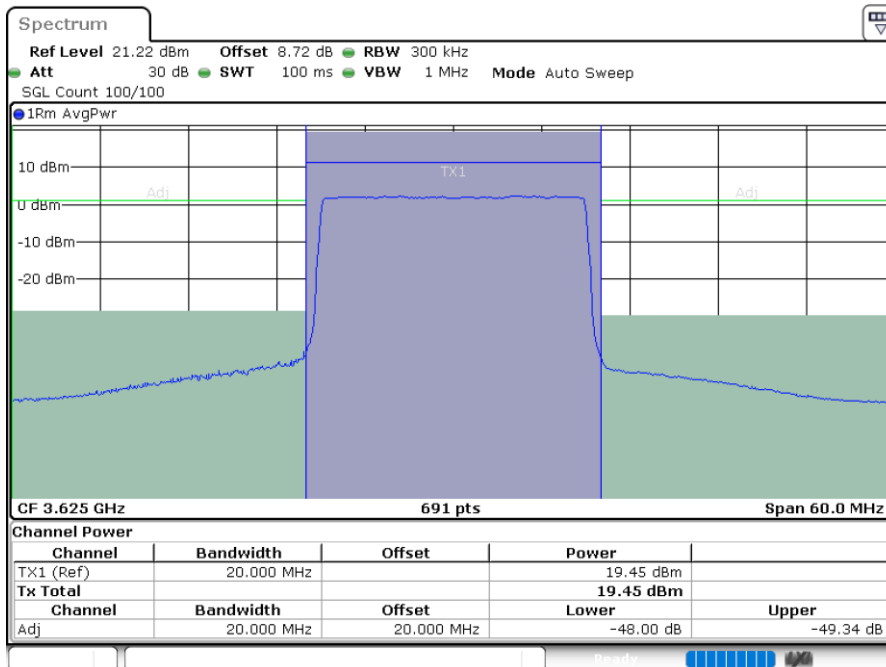

LTE Band 48 / 20MHz

64QAM

Middle Channel / 1RB0

Middle Channel / 1RBmax

Date: 29.SEP.2022 19:29:50

Date: 29.SEP.2022 19:30:27

Middle Channel / Full RB

Date: 29.SEP.2022 19:33:31

LTE Band 48 / 20MHz

64QAM

Highest Channel / 1RB0

Highest Channel / 1RBmax

Date: 29\_SEP.2022 19:35:23

Date: 29\_SEP.2022 19:36:00

Highest Channel / Full RB

Date: 29\_SEP.2022 19:39:05