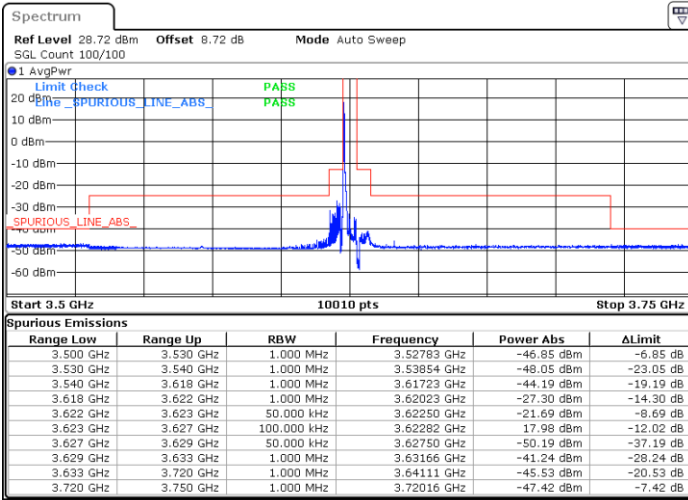

Highest Channel / 1RB0

Highest Channel / 1RBmax

Date: 29\_SEP.2022 14:32:38

Date: 29\_SEP.2022 14:56:01

Highest Channel / Full RB

N/A

Date: 29\_SEP.2022 14:42:47

LTE Band 48 / 5MHz

64QAM

Lowest Channel / 1RB0

Lowest Channel / 1RBmax

Date: 29\_SEP.2022 13:58:19

Date: 29\_SEP.2022 13:59:41

Lowest Channel / Full RB

N/A

Date: 29\_SEP.2022 14:47:32

LTE Band 48 / 5MHz

64QAM

Middle Channel / 1RB0

Middle Channel / 1RBmax

Date: 29\_SEP.2022 14:16:59

Date: 29\_SEP.2022 14:20:51

Middle Channel / Full RB

N/A