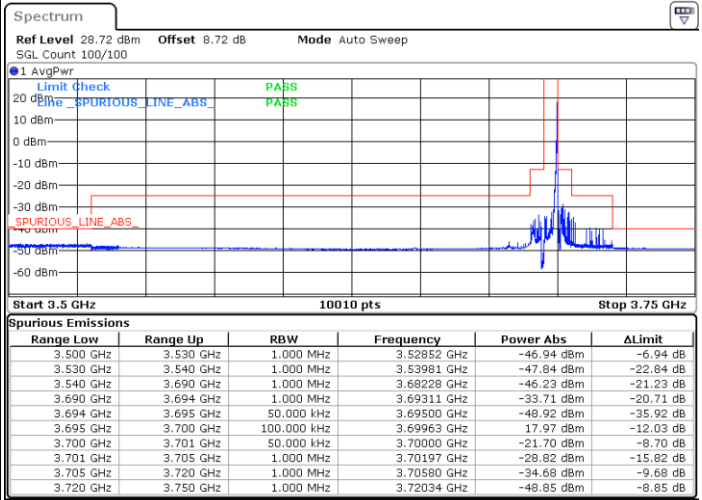

Date: 29\_SEP.2022 14:29:16

LTE Band 48 / 5MHz

64QAM

Highest Channel / 1RB0

Highest Channel / 1RBmax

Date: 29\_SEP.2022 14:34:19

Date: 29\_SEP.2022 14:36:01

Highest Channel / Full RB

N/A

Date: 29\_SEP.2022 14:44:28

LTE Band 48 / 10MHz

QPSK

Lowest Channel / 1RB0

Lowest Channel / 1RBmax

Date: 29\_SEP.2022 14:57:47

Date: 29\_SEP.2022 15:06:12