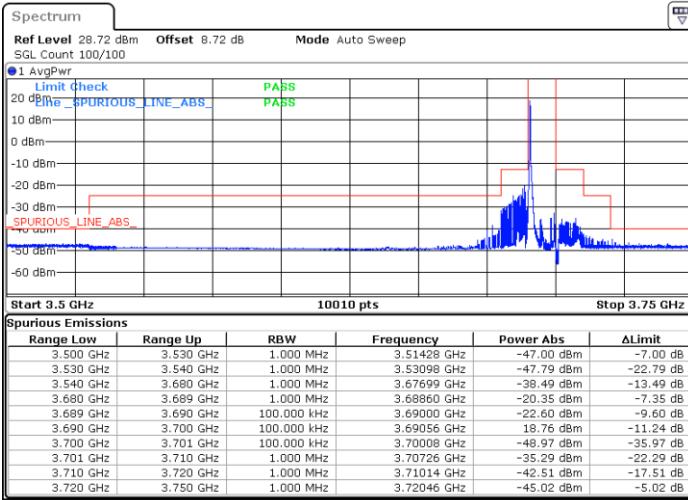

Lowest Channel / 1RBmax

Date: 29\_SEP.2022 14:59:29

Date: 29\_SEP.2022 15:04:32

Lowest Channel / Full RB

N/A

Date: 29\_SEP.2022 15:09:36

LTE Band 48 / 10MHz

16QAM

Middle Channel / 1RB0

Middle Channel / 1RBmax

Date: 29\_SEP.2022 15:14:39

Date: 29\_SEP.2022 15:19:43

Middle Channel / Full RB

N/A

Date: 29\_SEP.2022 15:24:45

LTE Band 48 / 10MHz

16QAM

Highest Channel / 1RB0

Highest Channel / 1RBmax

Date: 29\_SEP.2022 15:29:51

Date: 29\_SEP.2022 15:34:55

Highest Channel / Full RB

N/A

Date: 29\_SEP.2022 15:40:01