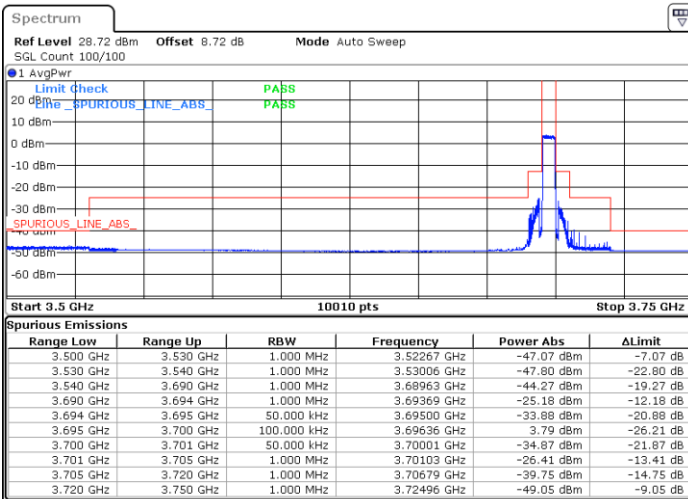

Date: 29\_SEP.2022 14:29:16

LTE Band 48 / 5MHz

64QAM

Highest Channel / 1RB0

Highest Channel / 1RBmax

Date: 29\_SEP.2022 14:34:19

Date: 29\_SEP.2022 14:36:01

Highest Channel / Full RB

N/A

Date: 29\_SEP.2022 14:44:28

LTE Band 48 / 10MHz

QPSK

Lowest Channel / 1RB0

Lowest Channel / 1RBmax

Date: 29\_SEP.2022 14:57:47

Date: 29\_SEP.2022 15:06:12