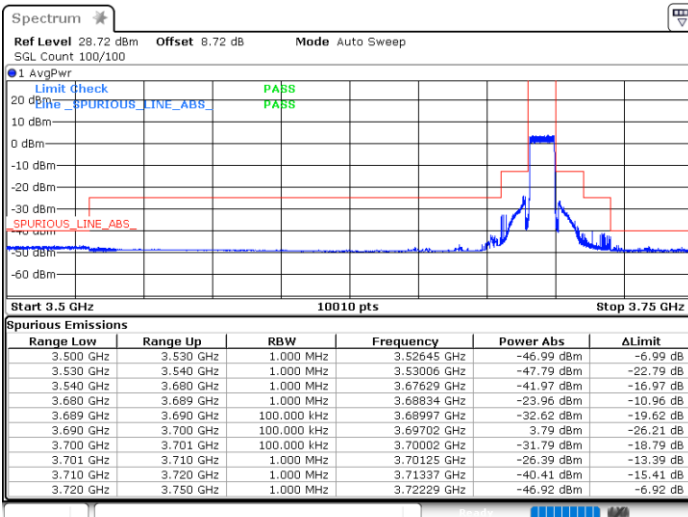

Lowest Channel / Full RB

N/A

Date: 29\_SEP.2022 15:07:54

LTE Band 48 / 10MHz

QPSK

Middle Channel / 1RB0

Middle Channel / 1RBmax

Date: 29\_SEP.2022 15:12:59

Date: 29\_SEP.2022 15:18:02

Middle Channel / Full RB

N/A

Date: 29\_SEP.2022 15:26:27

LTE Band 48 / 10MHz

QPSK

Highest Channel / 1RB0

Highest Channel / 1RBmax

Date: 29\_SEP.2022 15:28:09

Date: 29\_SEP.2022 15:36:37

Highest Channel / Full RB

N/A

Date: 29\_SEP.2022 15:38:19

LTE Band 48 / 10MHz

16QAM

Lowest Channel / 1RB0

Lowest Channel / 1RBmax

Date: 29\_SEP.2022 14:59:29

Date: 29\_SEP.2022 15:04:32

Lowest Channel / Full RB

N/A

Date: 29\_SEP.2022 15:09:36

LTE Band 48 / 10MHz

16QAM