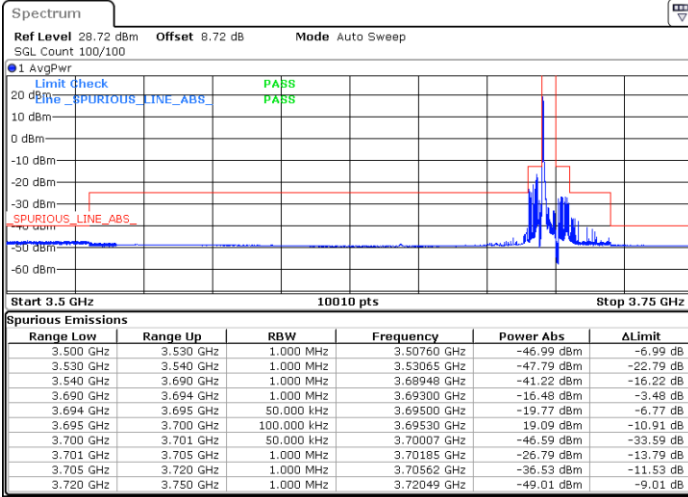

Date: 29\_SEP.2022 13:56:58

Date: 29\_SEP.2022 14:03:42

Lowest Channel / Full RB

N/A

Date: 29\_SEP.2022 14:10:14

LTE Band 48 / 5MHz

16QAM

Middle Channel / 1RB0

Middle Channel / 1RBmax

Date: 29\_SEP.2022 14:15:18

Date: 29\_SEP.2022 14:22:33

Middle Channel / Full RB

N/A

Date: 29\_SEP.2022 14:27:35

LTE Band 48 / 5MHz

16QAM

Highest Channel / 1RB0

Highest Channel / 1RBmax

Date: 29\_SEP.2022 14:32:38

Date: 29\_SEP.2022 14:56:01

Highest Channel / Full RB

N/A

Date: 29\_SEP.2022 14:42:47

LTE Band 48 / 5MHz