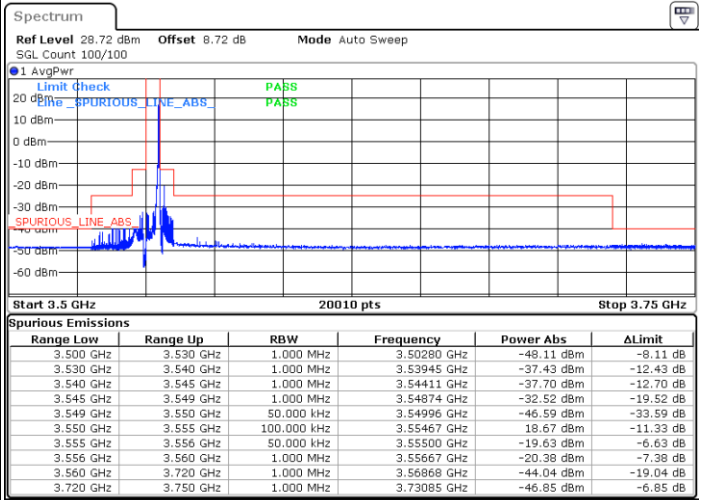

Middle Channel / 1RBmax

Date: 29\_SEP.2022 14:15:18

Date: 29\_SEP.2022 14:22:33

Middle Channel / Full RB

N/A

Date: 29\_SEP.2022 14:27:35

LTE Band 48 / 5MHz

16QAM

Highest Channel / 1RB0

Highest Channel / 1RBmax

Date: 29\_SEP.2022 14:32:38

Date: 29\_SEP.2022 14:56:01

Highest Channel / Full RB

N/A

Date: 29\_SEP.2022 14:42:47

LTE Band 48 / 5MHz

64QAM

Lowest Channel / 1RB0

Lowest Channel / 1RBmax

Date: 29\_SEP.2022 13:58:19

Date: 29\_SEP.2022 13:59:41

Lowest Channel / Full RB

N/A

Date: 29\_SEP.2022 14:47:32