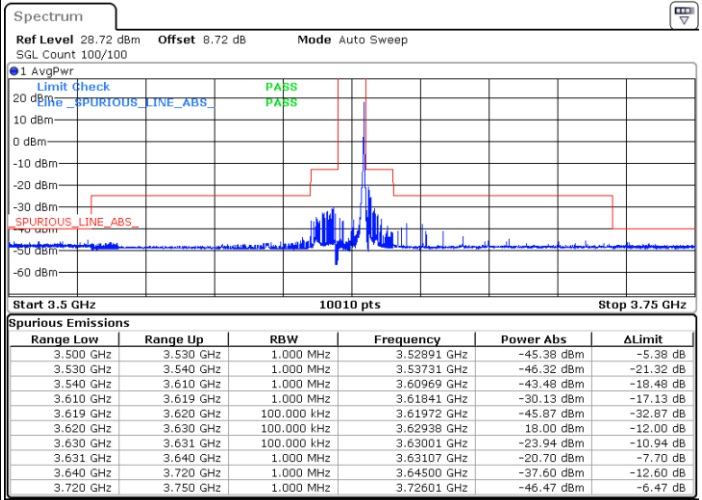

LTE Band 48 / 10MHz

64QAM

Lowest Channel / 1RB0

Lowest Channel / 1RBmax

Date: 29\_SEP.2022 15:01:10

Date: 29\_SEP.2022 15:02:51

Lowest Channel / Full RB

N/A

Date: 29\_SEP.2022 15:11:17

LTE Band 48 / 10MHz

64QAM

Middle Channel / 1RB0

Middle Channel / 1RBmax

Date: 29\_SEP.2022 15:16:20

Date: 29\_SEP.2022 15:21:25

Middle Channel / Full RB

N/A

Date: 29\_SEP.2022 15:23:05

LTE Band 48 / 10MHz

64QAM

Highest Channel / 1RB0

Highest Channel / 1RBmax

Date: 29\_SEP.2022 15:31:32

Date: 29\_SEP.2022 15:33:14