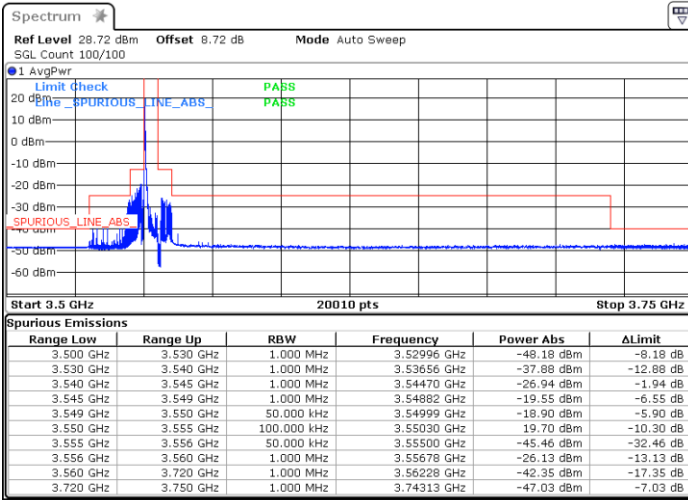

Middle Channel / Full RB

N/A

Date: 29\_SEP.2022 14:25:54

LTE Band 48 / 5MHz

QPSK

Highest Channel / 1RB0

Highest Channel / 1RBmax

Date: 29\_SEP.2022 14:51:37

Date: 29\_SEP.2022 14:53:39

Highest Channel / Full RB

N/A

Date: 29\_SEP.2022 14:41:06

LTE Band 48 / 5MHz

16QAM

Lowest Channel / 1RB0

Lowest Channel / 1RBmax

Date: 29\_SEP.2022 13:56:58

Date: 29\_SEP.2022 14:03:42

Lowest Channel / Full RB

N/A

Date: 29\_SEP.2022 14:10:14

LTE Band 48 / 5MHz

16QAM

Middle Channel / 1RB0