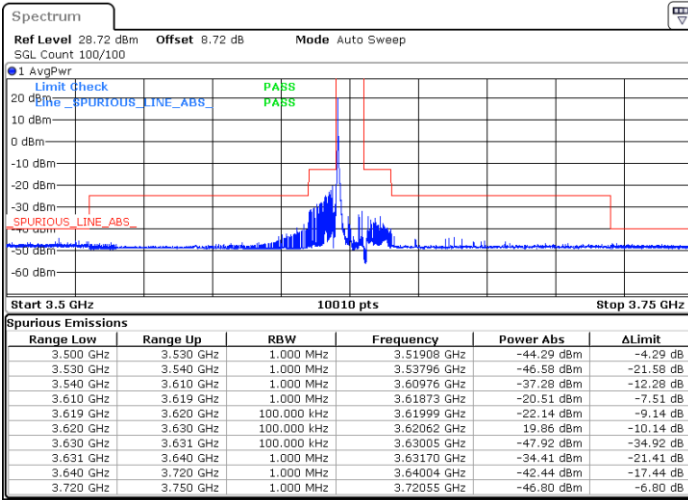

N/A

Date: 29\_SEP.2022 14:44:28

LTE Band 48 / 10MHz

QPSK

Lowest Channel / 1RB0

Lowest Channel / 1RBmax

Date: 29\_SEP.2022 14:57:47

Date: 29\_SEP.2022 15:06:12

Lowest Channel / Full RB

N/A

Date: 29\_SEP.2022 15:07:54

LTE Band 48 / 10MHz

QPSK

Middle Channel / 1RB0

Middle Channel / 1RBmax

Date: 29\_SEP.2022 15:12:59

Date: 29\_SEP.2022 15:18:02

Middle Channel / Full RB

N/A

Date: 29\_SEP.2022 15:26:27

LTE Band 48 / 10MHz

QPSK

Highest Channel / 1RB0

Highest Channel / 1RBmax