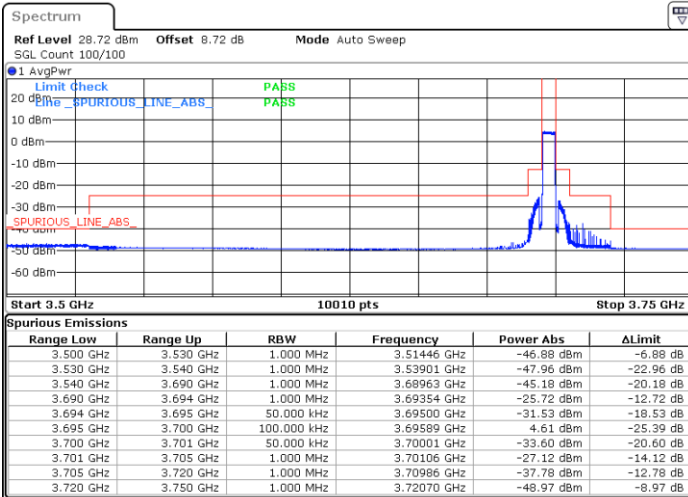

Highest Channel / 1RB0

Highest Channel / 1RBmax

Date: 29\_SEP.2022 14:32:38

Date: 29\_SEP.2022 14:56:01

Highest Channel / Full RB

N/A

Date: 29\_SEP.2022 14:42:47

LTE Band 48 / 5MHz