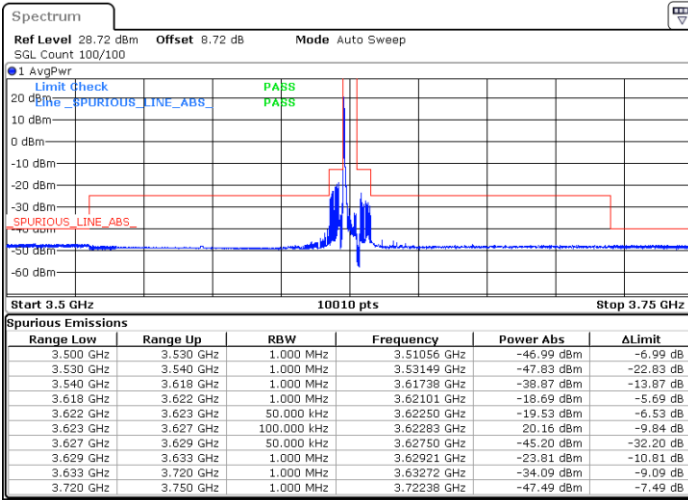

#### Lowest Channel / Full RB

#### N/A

Date: 29\_SEP.2022 14:08:32

LTE Band 48 / 5MHz

QPSK

Middle Channel / 1RB0

Middle Channel / 1RBmax

Date: 29\_SEP.2022 14:13:37

Date: 29\_SEP.2022 14:49:32

Middle Channel / Full RB

N/A

Date: 29\_SEP.2022 14:25:54

LTE Band 48 / 5MHz

QPSK

Highest Channel / 1RB0

Highest Channel / 1RBmax

Date: 29\_SEP.2022 14:51:37