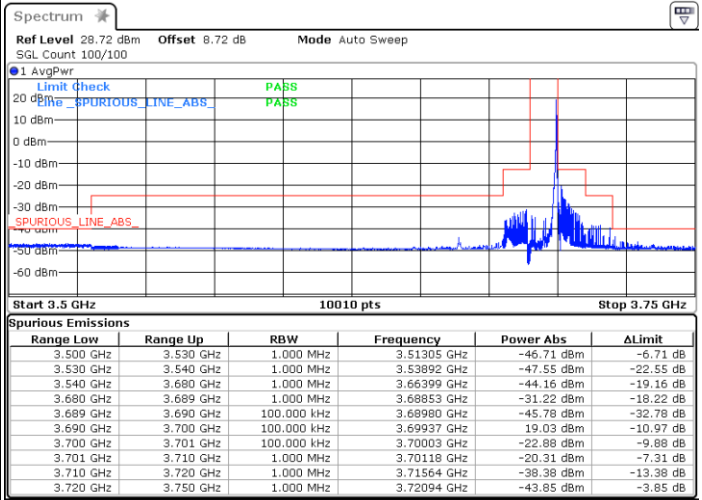

Lowest Channel / 1RBmax

Date: 29\_SEP.2022 14:59:29

Date: 29\_SEP.2022 15:04:32

Lowest Channel / Full RB

N/A

Date: 29\_SEP.2022 15:09:36

LTE Band 48 / 10MHz

16QAM

Middle Channel / 1RB0

Middle Channel / 1RBmax

Date: 29\_SEP.2022 15:14:39

Date: 29\_SEP.2022 15:19:43

Middle Channel / Full RB

N/A

Date: 29\_SEP.2022 15:24:45

LTE Band 48 / 10MHz

16QAM

Highest Channel / 1RB0

Highest Channel / 1RBmax

Date: 29\_SEP.2022 15:29:51

Date: 29\_SEP.2022 15:34:55

Highest Channel / Full RB

N/A

Date: 29\_SEP.2022 15:40:01