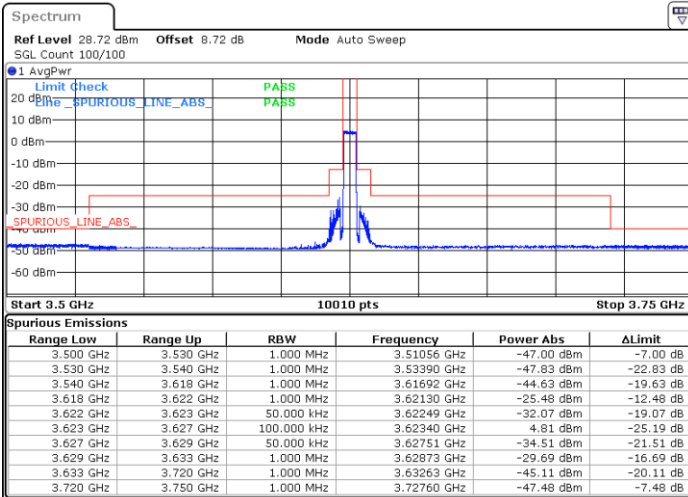

Date: 29\_SEP.2022 13:56:58

Date: 29\_SEP.2022 14:03:42

Lowest Channel / Full RB

N/A

Date: 29\_SEP.2022 14:10:14

LTE Band 48 / 5MHz

16QAM

Middle Channel / 1RB0

Middle Channel / 1RBmax

Date: 29\_SEP.2022 14:15:18

Date: 29\_SEP.2022 14:22:33

Middle Channel / Full RB

N/A

Date: 29\_SEP.2022 14:27:35

LTE Band 48 / 5MHz

16QAM

Highest Channel / 1RB0

Highest Channel / 1RBmax

Date: 29\_SEP.2022 14:32:38

Date: 29\_SEP.2022 14:56:01

Highest Channel / Full RB

N/A

Date: 29\_SEP.2022 14:42:47

LTE Band 48 / 5MHz