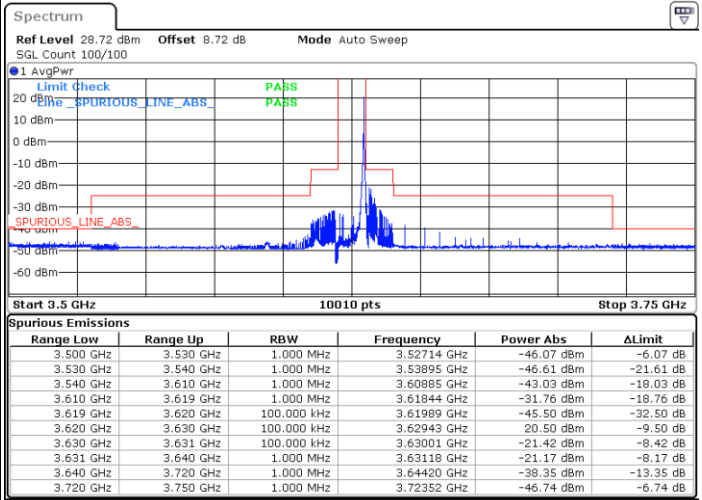

N/A

Date: 29\_SEP.2022 14:44:28

LTE Band 48 / 10MHz

QPSK

Lowest Channel / 1RB0

Lowest Channel / 1RBmax

Date: 29\_SEP.2022 14:57:47

Date: 29\_SEP.2022 15:06:12

Lowest Channel / Full RB

N/A

Date: 29\_SEP.2022 15:07:54

LTE Band 48 / 10MHz

QPSK

Middle Channel / 1RB0

Middle Channel / 1RBmax

Date: 29\_SEP.2022 15:12:59

Date: 29\_SEP.2022 15:18:02

Middle Channel / Full RB

N/A

Date: 29\_SEP.2022 15:26:27

LTE Band 48 / 10MHz

QPSK

Highest Channel / 1RB0

Highest Channel / 1RBmax