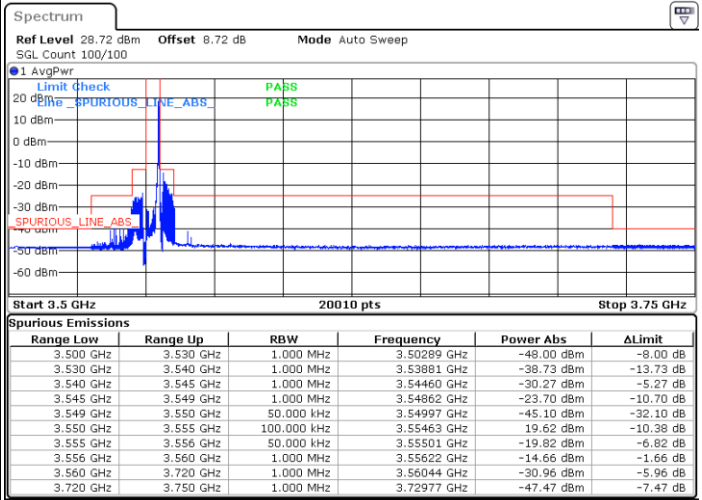

Middle Channel / Full RB

N/A

Date: 29\_SEP.2022 14:25:54

LTE Band 48 / 5MHz

QPSK

Highest Channel / 1RB0

Highest Channel / 1RBmax

Date: 29\_SEP.2022 14:51:37

Date: 29\_SEP.2022 14:53:39

Highest Channel / Full RB

N/A

Date: 29\_SEP.2022 14:41:06

LTE Band 48 / 5MHz

16QAM

Lowest Channel / 1RB0

Lowest Channel / 1RBmax

Date: 29\_SEP.2022 13:56:58

Date: 29\_SEP.2022 14:03:42

Lowest Channel / Full RB

N/A

Date: 29\_SEP.2022 14:10:14

LTE Band 48 / 5MHz

16QAM

Middle Channel / 1RB0