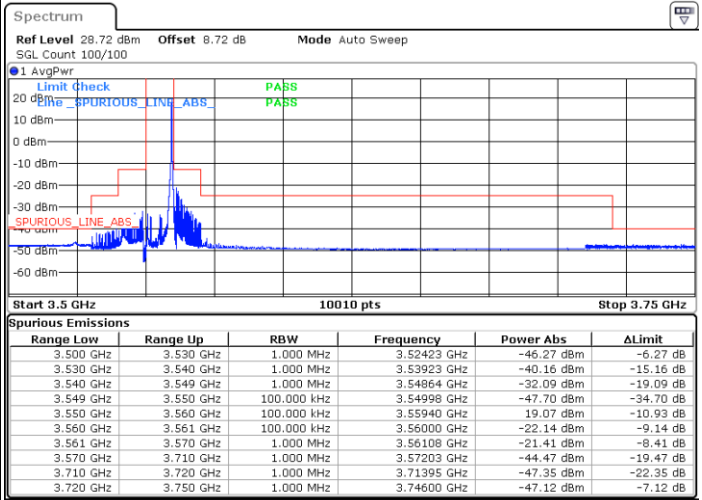

Date: 29\_SEP.2022 15:18:02

Middle Channel / Full RB

N/A

Date: 29\_SEP.2022 15:26:27

LTE Band 48 / 10MHz

QPSK

Highest Channel / 1RB0

Highest Channel / 1RBmax

Date: 29\_SEP.2022 15:28:09

Date: 29\_SEP.2022 15:36:37

Highest Channel / Full RB

N/A

Date: 29\_SEP.2022 15:38:19

LTE Band 48 / 10MHz

16QAM

Lowest Channel / 1RB0

Lowest Channel / 1RBmax

Date: 29\_SEP.2022 14:59:29

Date: 29\_SEP.2022 15:04:32

Lowest Channel / Full RB

N/A

Date: 29\_SEP.2022 15:09:36

LTE Band 48 / 10MHz

16QAM