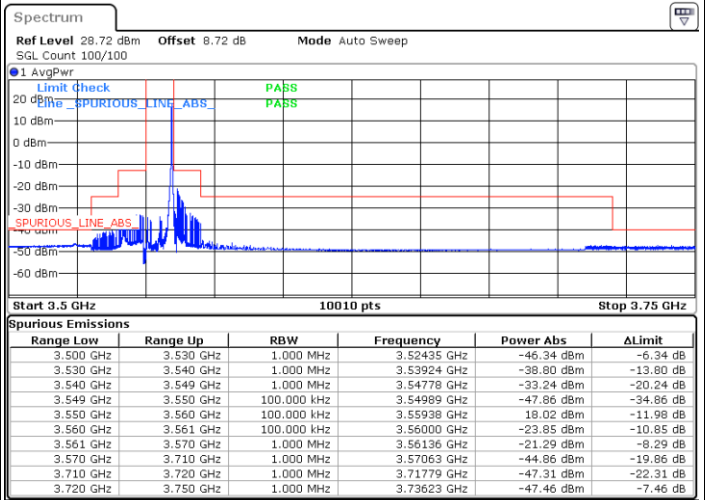

Lowest Channel / 1RBmax

Date: 29\_SEP.2022 14:59:29

Date: 29\_SEP.2022 15:04:32

Lowest Channel / Full RB

N/A

Date: 29\_SEP.2022 15:09:36

LTE Band 48 / 10MHz

16QAM

Middle Channel / 1RB0

Middle Channel / 1RBmax

Date: 29\_SEP.2022 15:14:39

Date: 29\_SEP.2022 15:19:43

Middle Channel / Full RB

N/A

Date: 29\_SEP.2022 15:24:45

LTE Band 48 / 10MHz

16QAM

Highest Channel / 1RB0

Highest Channel / 1RBmax

Date: 29\_SEP.2022 15:29:51

Date: 29\_SEP.2022 15:34:55

Highest Channel / Full RB

N/A

Date: 29\_SEP.2022 15:40:01

LTE Band 48 / 10MHz

64QAM

Lowest Channel / 1RB0

Lowest Channel / 1RBmax

Date: 29\_SEP.2022 15:01:10

Date: 29\_SEP.2022 15:02:51

Lowest Channel / Full RB

N/A