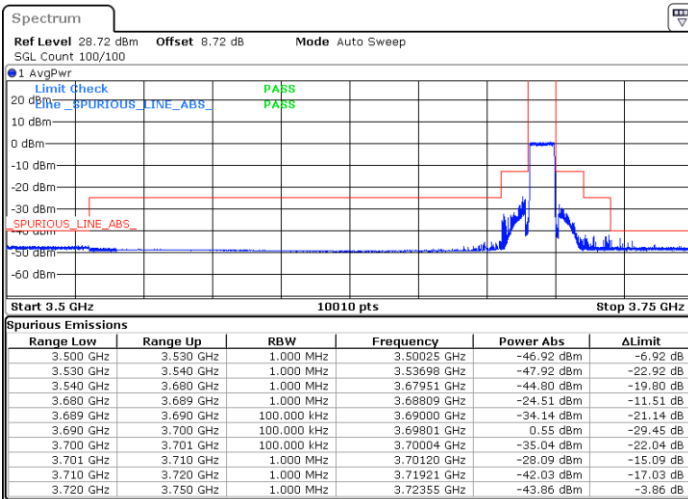

Date: 29\_SEP.2022 15:11:17

LTE Band 48 / 10MHz

64QAM

Middle Channel / 1RB0

Middle Channel / 1RBmax

Date: 29\_SEP.2022 15:16:20

Date: 29\_SEP.2022 15:21:25

Middle Channel / Full RB

N/A

Date: 29\_SEP.2022 15:23:05

LTE Band 48 / 10MHz

64QAM

Highest Channel / 1RB0

Highest Channel / 1RBmax

Date: 29\_SEP.2022 15:31:32

Date: 29\_SEP.2022 15:33:14

Highest Channel / Full RB

N/A

Date: 29\_SEP.2022 15:41:43