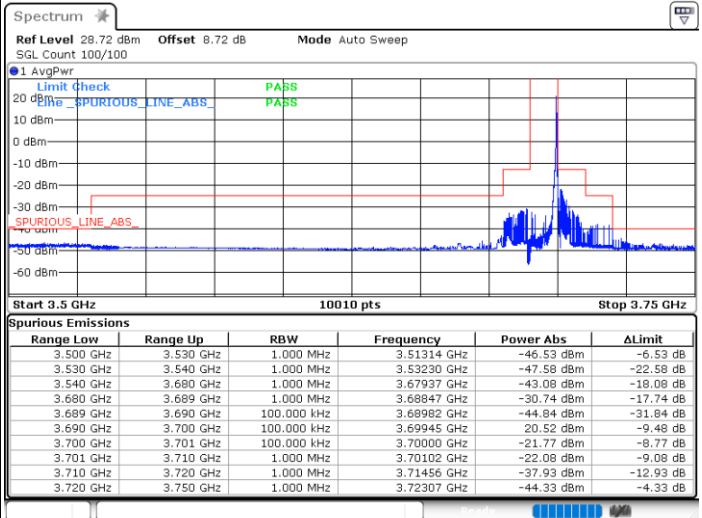

Lowest Channel / Full RB

N/A

Date: 29\_SEP.2022 15:07:54

LTE Band 48 / 10MHz

QPSK

Middle Channel / 1RB0

Middle Channel / 1RBmax

Date: 29\_SEP.2022 15:12:59

Date: 29\_SEP.2022 15:18:02

Middle Channel / Full RB

N/A

Date: 29\_SEP.2022 15:26:27

LTE Band 48 / 10MHz

QPSK

Highest Channel / 1RB0

Highest Channel / 1RBmax

Date: 29\_SEP.2022 15:28:09

Date: 29\_SEP.2022 15:36:37

Highest Channel / Full RB

N/A

Date: 29\_SEP.2022 15:38:19

LTE Band 48 / 10MHz

16QAM

Lowest Channel / 1RB0