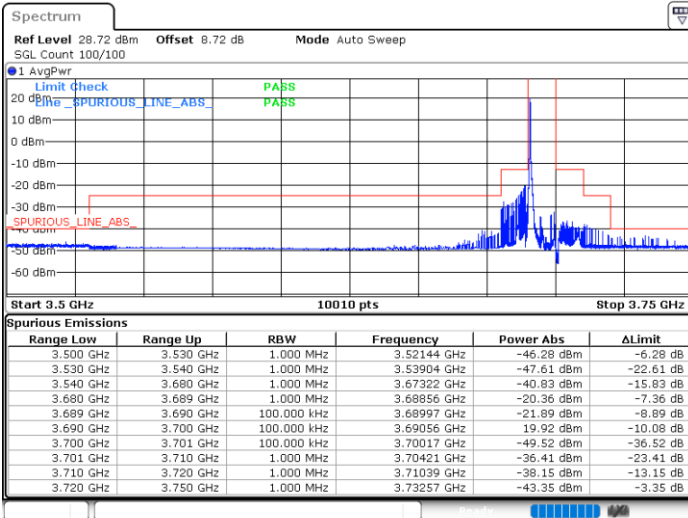

Lowest Channel / Full RB

N/A

Date: 29\_SEP.2022 15:07:54

LTE Band 48 / 10MHz

QPSK

Middle Channel / 1RB0

Middle Channel / 1RBmax

Date: 29\_SEP.2022 15:12:59

Date: 29\_SEP.2022 15:18:02

Middle Channel / Full RB

N/A

Date: 29\_SEP.2022 15:26:27

LTE Band 48 / 10MHz

QPSK

Highest Channel / 1RB0

Highest Channel / 1RBmax

Date: 29\_SEP.2022 15:28:09

Date: 29\_SEP.2022 15:36:37

Highest Channel / Full RB

N/A

Date: 29\_SEP.2022 15:38:19

LTE Band 48 / 10MHz

16QAM

Lowest Channel / 1RB0

Lowest Channel / 1RBmax

Date: 29\_SEP.2022 14:59:29

Date: 29\_SEP.2022 15:04:32

Lowest Channel / Full RB

N/A

Date: 29\_SEP.2022 15:09:36

LTE Band 48 / 10MHz

16QAM