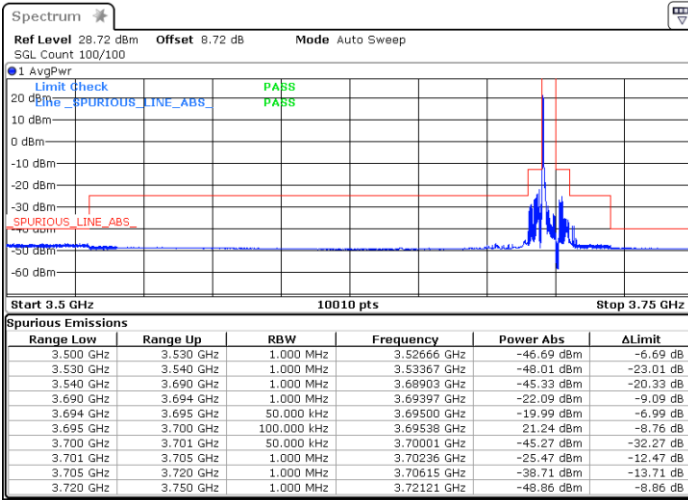

#### N/A

Date: 29\_SEP.2022 14:08:32

LTE Band 48 / 5MHz

QPSK

Middle Channel / 1RB0

Middle Channel / 1RBmax

Date: 29\_SEP.2022 14:13:37

Date: 29\_SEP.2022 14:49:32

Middle Channel / Full RB

N/A

Date: 29\_SEP.2022 14:25:54

LTE Band 48 / 5MHz

QPSK

Highest Channel / 1RB0

Highest Channel / 1RBmax

Date: 29\_SEP.2022 14:51:37

Date: 29\_SEP.2022 14:53:39

Highest Channel / Full RB

N/A

Date: 29\_SEP.2022 14:41:06

LTE Band 48 / 5MHz

16QAM

Lowest Channel / 1RB0

Lowest Channel / 1RBmax