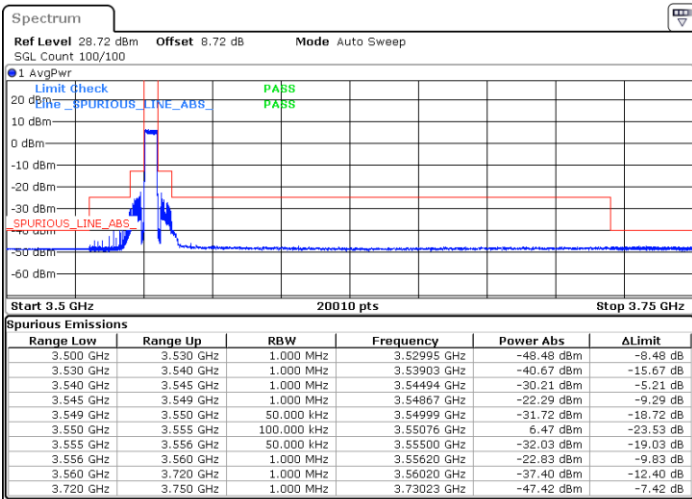

Lowest Channel / Full RB

N/A

Date: 29_SEP.2022 14:08:32