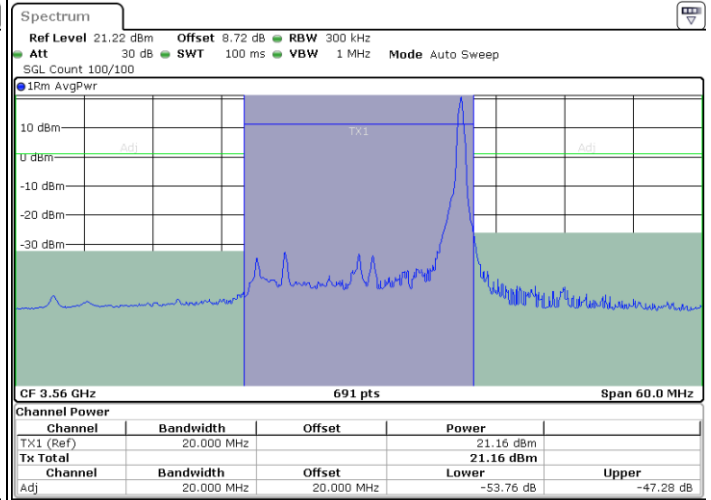

LTE Band 48 / 20MHz

64QAM

Lowest Channel / 1RB0

Lowest Channel / 1RBmax

Date: 29.SEP.2022 19:24:18

Date: 29.SEP.2022 19:24:55

Lowest Channel / Full RB

Date: 29.SEP.2022 19:28:00