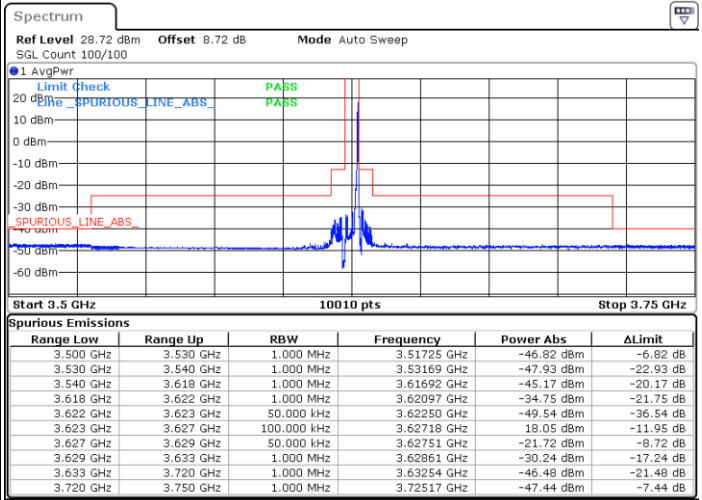

LTE Band 48 / 5MHz

64QAM

Middle Channel / 1RB0

Middle Channel / 1RBmax

Date: 29\_SEP.2022 14:16:59

Date: 29\_SEP.2022 14:20:51

Middle Channel / Full RB

N/A

Date: 29\_SEP.2022 14:29:16

LTE Band 48 / 5MHz

64QAM

Highest Channel / 1RB0

Highest Channel / 1RBmax

Date: 29\_SEP.2022 14:34:19

Date: 29\_SEP.2022 14:36:01

Highest Channel / Full RB