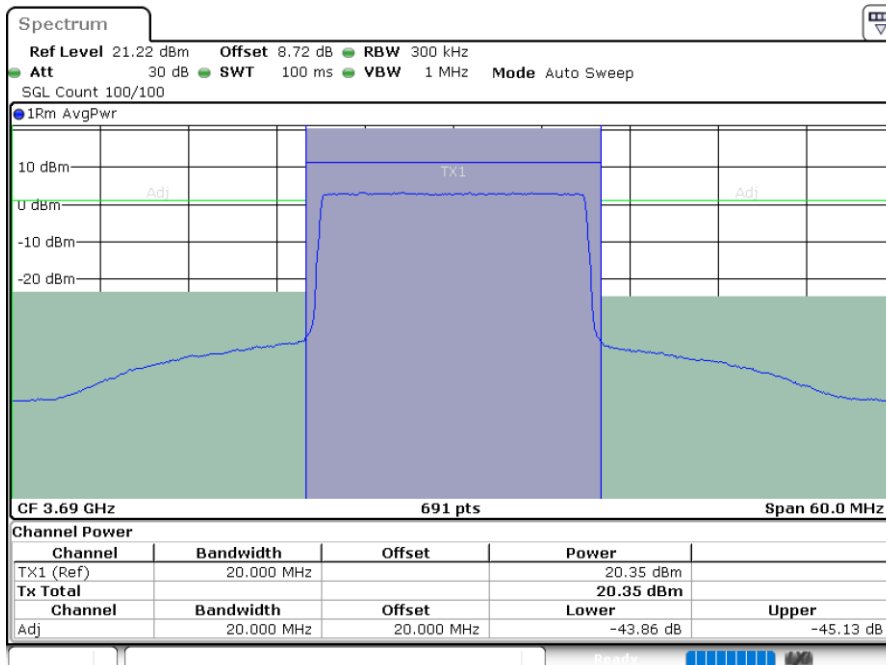

LTE Band 48 / 20MHz

16QAM

Highest Channel / 1RB0

Highest Channel / 1RBmax

Date: 29\_SEP.2022 19:34:45

Date: 29\_SEP.2022 19:36:37

Highest Channel / Full RB

Date: 29\_SEP.2022 19:38:27