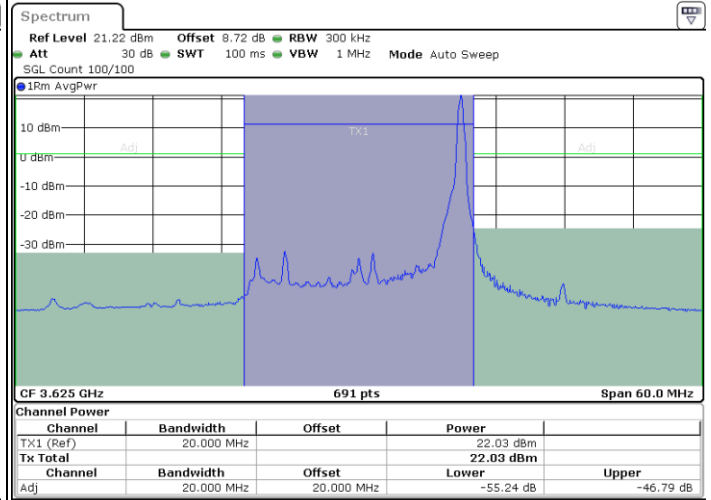

LTE Band 48 / 20MHz

16QAM

Middle Channel / 1RB0

Middle Channel / 1RBmax

Date: 29.SEP.2022 19:29:13

Date: 29.SEP.2022 19:31:04

Middle Channel / Full RB

Date: 29.SEP.2022 19:32:54

LTE Band 48 / 20MHz

16QAM

Highest Channel / 1RB0

Highest Channel / 1RBmax

Date: 29\_SEP.2022 19:34:45

Date: 29\_SEP.2022 19:36:37

Highest Channel / Full RB

Date: 29\_SEP.2022 19:38:27