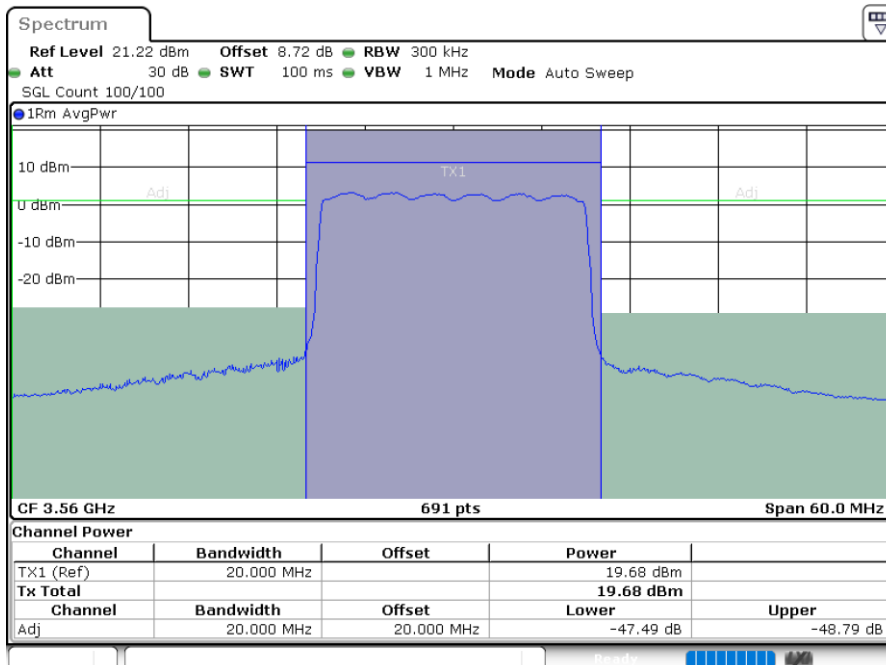

LTE Band 48 / 20MHz

64QAM

Lowest Channel / 1RB0

Lowest Channel / 1RBmax

Date: 29.SEP.2022 19:24:18

Date: 29.SEP.2022 19:24:55

Lowest Channel / Full RB

Date: 29.SEP.2022 19:28:00