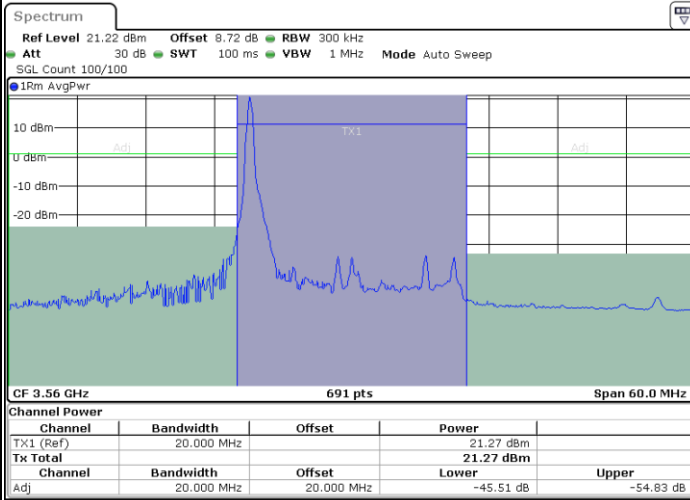

LTE Band 48 / 20MHz

16QAM

Highest Channel / 1RB0

Highest Channel / 1RBmax

Date: 29\_SEP.2022 19:34:45

Date: 29\_SEP.2022 19:36:37

Highest Channel / Full RB

Date: 29\_SEP.2022 19:38:27

LTE Band 48 / 20MHz

64QAM

Lowest Channel / 1RB0

Lowest Channel / 1RBmax

Date: 29.SEP.2022 19:24:18

Date: 29.SEP.2022 19:24:55

Lowest Channel / Full RB

Date: 29.SEP.2022 19:28:00