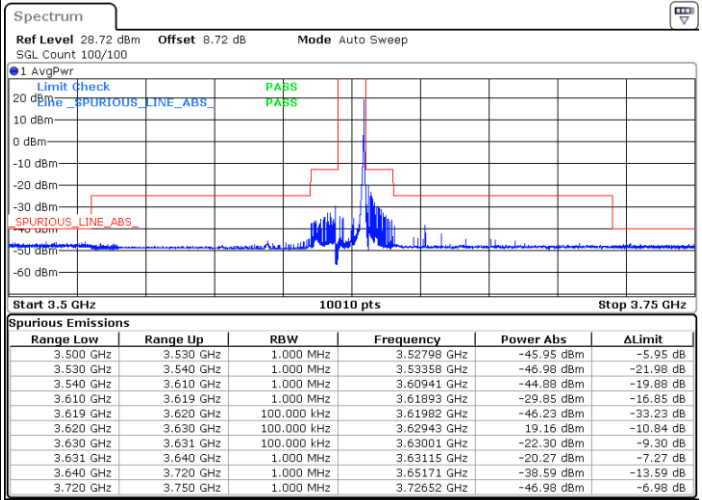

Date: 29\_SEP.2022 15:28:09

Date: 29\_SEP.2022 15:36:37

Highest Channel / Full RB

N/A

Date: 29\_SEP.2022 15:38:19

LTE Band 48 / 10MHz

16QAM

Lowest Channel / 1RB0

Lowest Channel / 1RBmax

Date: 29\_SEP.2022 14:59:29

Date: 29\_SEP.2022 15:04:32

Lowest Channel / Full RB

N/A

Date: 29\_SEP.2022 15:09:36

LTE Band 48 / 10MHz

16QAM

Middle Channel / 1RB0

Middle Channel / 1RBmax

Date: 29\_SEP.2022 15:14:39

Date: 29\_SEP.2022 15:19:43

Middle Channel / Full RB

N/A

Date: 29\_SEP.2022 15:24:45

LTE Band 48 / 10MHz