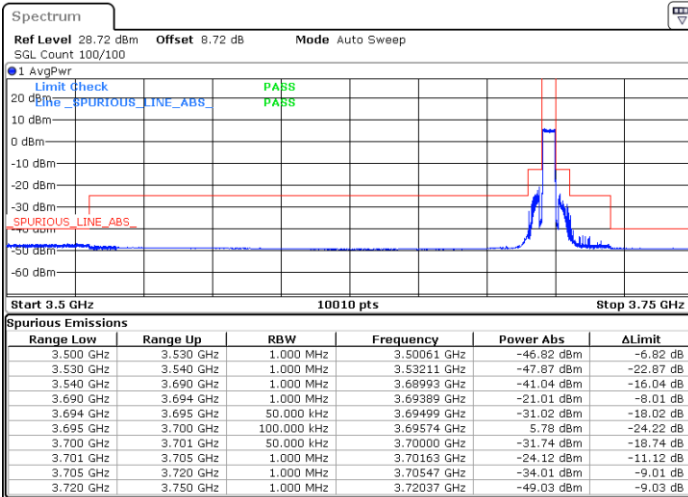

#### N/A

Date: 29\_SEP.2022 14:08:32

LTE Band 48 / 5MHz

QPSK

Middle Channel / 1RB0

Middle Channel / 1RBmax

Date: 29\_SEP.2022 14:13:37

Date: 29\_SEP.2022 14:49:32

Middle Channel / Full RB

N/A

Date: 29\_SEP.2022 14:25:54

LTE Band 48 / 5MHz

QPSK

Highest Channel / 1RB0

Highest Channel / 1RBmax

Date: 29\_SEP.2022 14:51:37

Date: 29\_SEP.2022 14:53:39

Highest Channel / Full RB

N/A

Date: 29\_SEP.2022 14:41:06

LTE Band 48 / 5MHz

16QAM

Lowest Channel / 1RB0

Lowest Channel / 1RBmax