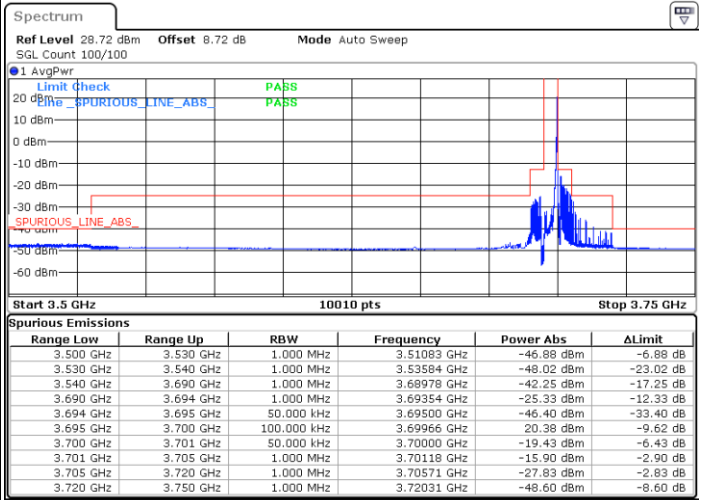

#### N/A

Date: 29\_SEP.2022 14:08:32

LTE Band 48 / 5MHz

QPSK

Middle Channel / 1RB0

Middle Channel / 1RBmax

Date: 29\_SEP.2022 14:13:37

Date: 29\_SEP.2022 14:49:32

Middle Channel / Full RB

N/A

Date: 29\_SEP.2022 14:25:54

LTE Band 48 / 5MHz

QPSK

Highest Channel / 1RB0

Highest Channel / 1RBmax

Date: 29\_SEP.2022 14:51:37

Date: 29\_SEP.2022 14:53:39

Highest Channel / Full RB

N/A

Date: 29\_SEP.2022 14:41:06

LTE Band 48 / 5MHz

16QAM

Lowest Channel / 1RB0

Lowest Channel / 1RBmax