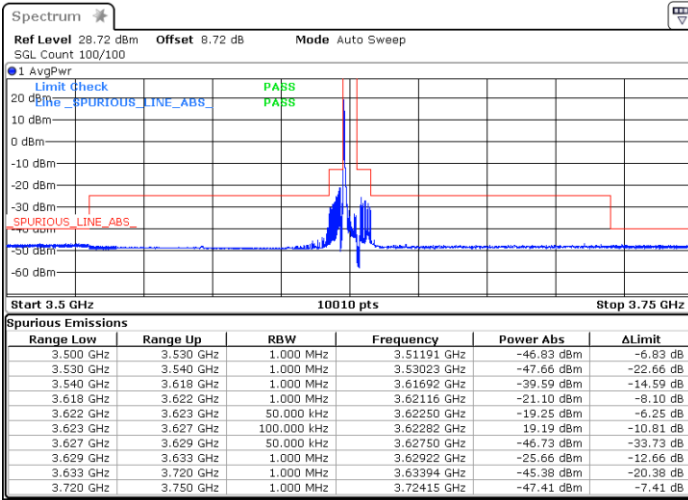

Date: 29\_SEP.2022 14:53:39

Highest Channel / Full RB

N/A

Date: 29\_SEP.2022 14:41:06

LTE Band 48 / 5MHz

16QAM

Lowest Channel / 1RB0

Lowest Channel / 1RBmax

Date: 29\_SEP.2022 13:56:58

Date: 29\_SEP.2022 14:03:42

Lowest Channel / Full RB

N/A

Date: 29\_SEP.2022 14:10:14

LTE Band 48 / 5MHz

16QAM

Middle Channel / 1RB0

Middle Channel / 1RBmax

Date: 29\_SEP.2022 14:15:18

Date: 29\_SEP.2022 14:22:33

Middle Channel / Full RB

N/A

Date: 29\_SEP.2022 14:27:35

LTE Band 48 / 5MHz

16QAM

Highest Channel / 1RB0

Highest Channel / 1RBmax

Date: 29\_SEP.2022 14:32:38

Date: 29\_SEP.2022 14:56:01

Highest Channel / Full RB

N/A

Date: 29\_SEP.2022 14:42:47

LTE Band 48 / 5MHz