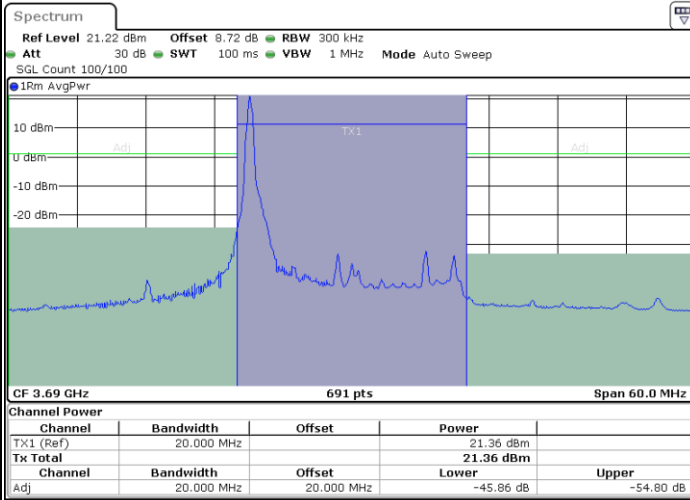

LTE Band 48 / 20MHz

16QAM

Middle Channel / 1RB0

Middle Channel / 1RBmax

Date: 29.SEP.2022 19:29:13

Date: 29.SEP.2022 19:31:04

Middle Channel / Full RB

Date: 29.SEP.2022 19:32:54

LTE Band 48 / 20MHz

16QAM

Highest Channel / 1RB0

Highest Channel / 1RBmax

Date: 29\_SEP.2022 19:34:45

Date: 29\_SEP.2022 19:36:37

Highest Channel / Full RB

Date: 29\_SEP.2022 19:38:27