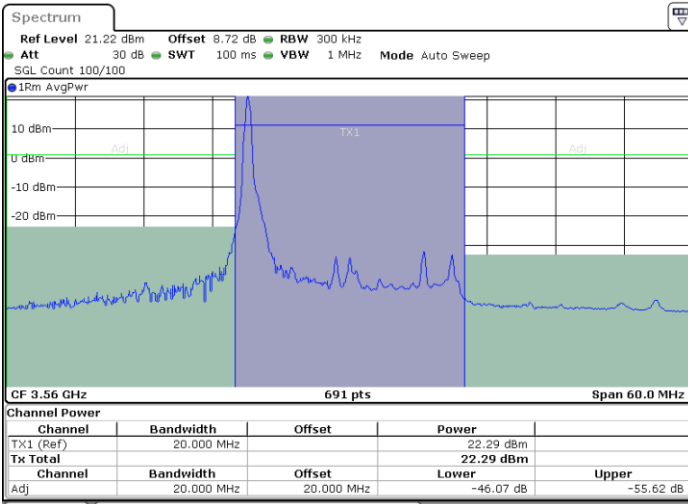

LTE Band 48 / 20MHz

16QAM

Lowest Channel / 1RB0

Lowest Channel / 1RBmax

Date: 29\_SEP.2022 19:23:41

Date: 29\_SEP.2022 19:25:32

Lowest Channel / Full RB

Date: 29\_SEP.2022 19:27:23