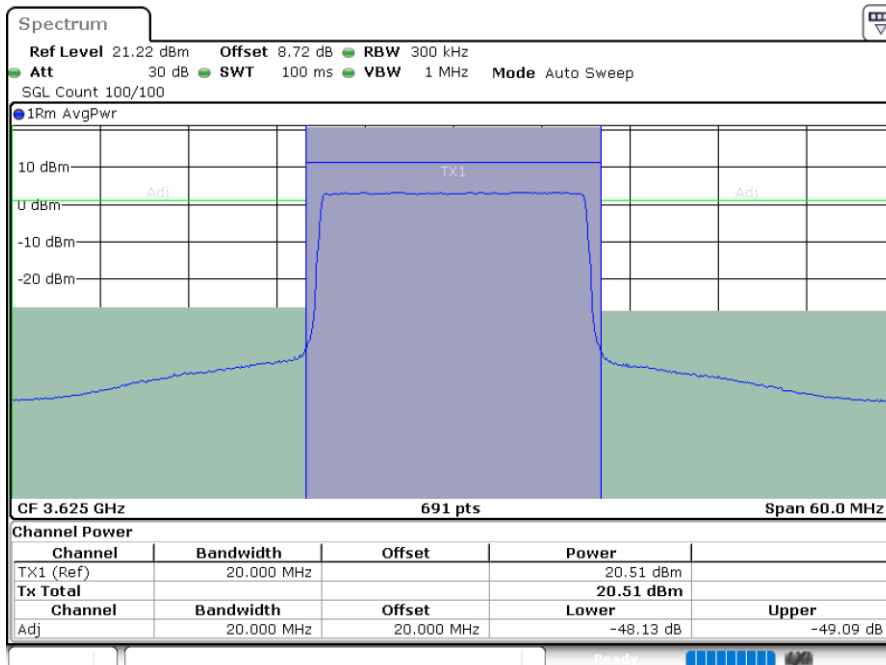

LTE Band 48 / 20MHz

16QAM

Middle Channel / 1RB0

Middle Channel / 1RBmax

Date: 29.SEP.2022 19:29:13

Date: 29.SEP.2022 19:31:04

Middle Channel / Full RB

Date: 29.SEP.2022 19:32:54