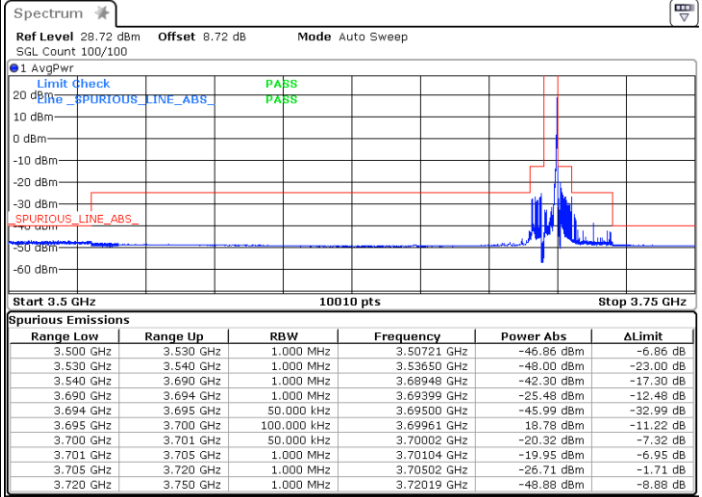

Date: 29\_SEP.2022 13:56:58

Date: 29\_SEP.2022 14:03:42

Lowest Channel / Full RB

N/A

Date: 29\_SEP.2022 14:10:14

LTE Band 48 / 5MHz

16QAM

Middle Channel / 1RB0

Middle Channel / 1RBmax

Date: 29\_SEP.2022 14:15:18

Date: 29\_SEP.2022 14:22:33

Middle Channel / Full RB

N/A

Date: 29\_SEP.2022 14:27:35

LTE Band 48 / 5MHz

16QAM

Highest Channel / 1RB0

Highest Channel / 1RBmax

Date: 29\_SEP.2022 14:32:38

Date: 29\_SEP.2022 14:56:01

Highest Channel / Full RB

N/A

Date: 29\_SEP.2022 14:42:47

LTE Band 48 / 5MHz