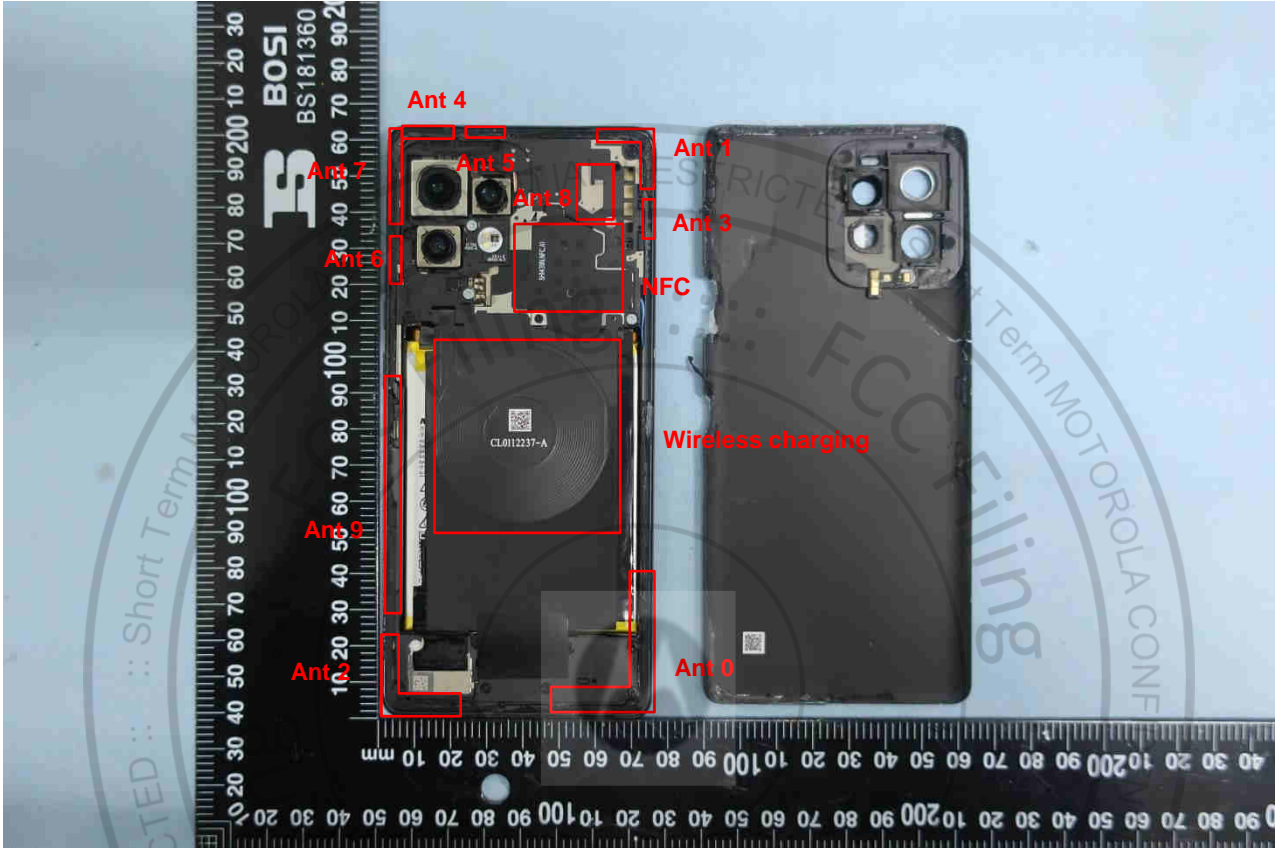

3. Internal Photograph of EUT

Brand Name: Motorola; Model Name: XT2301-4

Brand Name: Motorola; Model Name: XT2301-4

Brand Name: Motorola; Model Name: XT2301-4

Brand Name: Motorola; Model Name: XT2301-4

Brand Name: Motorola; Model Name: XT2301-4

Brand Name: Motorola; Model Name: XT2301-4

Brand Name: Motorola; Model Name: XT2301-4

Brand Name: Motorola; Model Name: XT2301-4

Brand Name: Motorola; Model Name: XT2301-4

Brand Name: Motorola; Model Name: XT2301-4