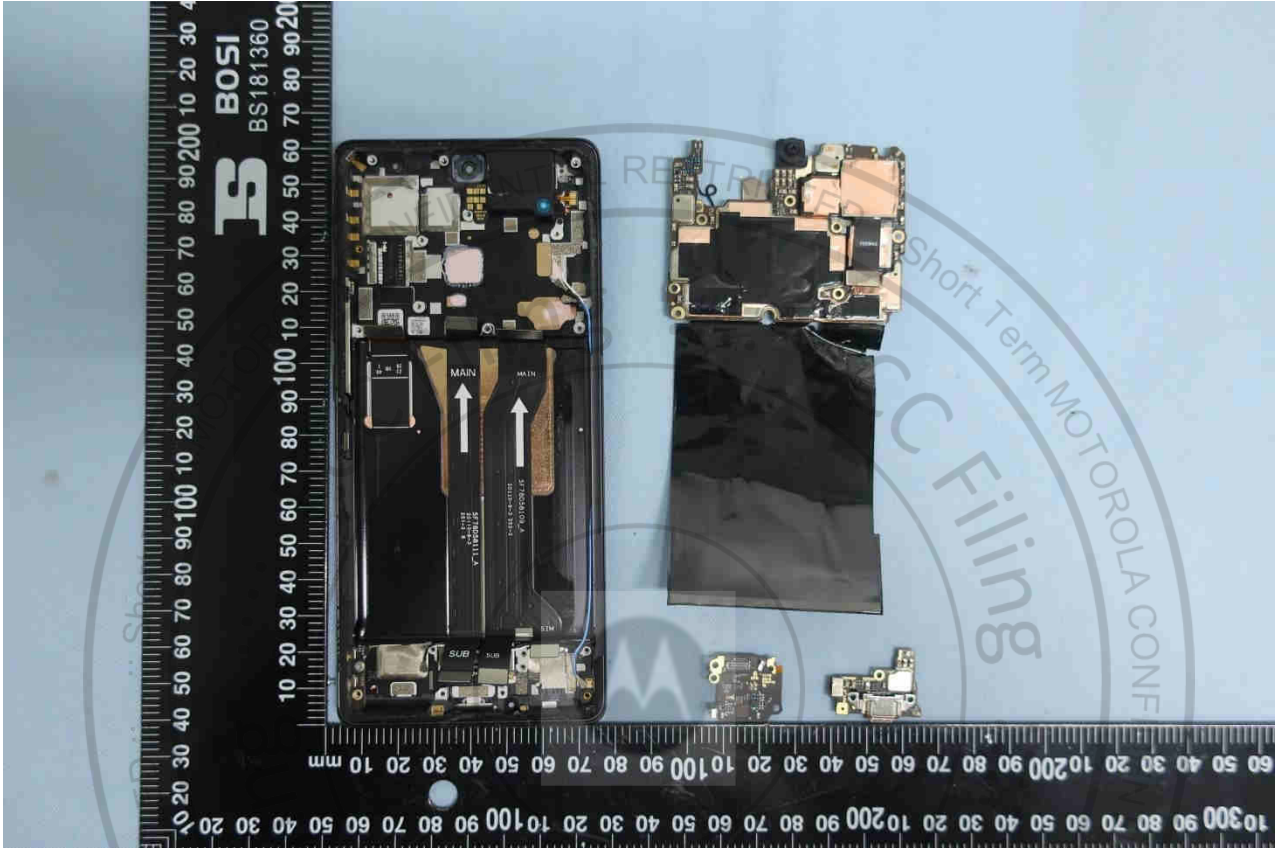

3. Internal Photograph of EUT

Brand Name: Motorola; Model Name: XT2301-4

Brand Name: Motorola; Model Name: XT2301-4

Brand Name: Motorola; Model Name: XT2301-4

Brand Name: Motorola; Model Name: XT2301-4

Brand Name: Motorola; Model Name: XT2301-4

Brand Name: Motorola; Model Name: XT2301-4

Brand Name: Motorola; Model Name: XT2301-4

Brand Name: Motorola; Model Name: XT2301-4

Brand Name: Motorola; Model Name: XT2301-4

Brand Name: Motorola; Model Name: XT2301-4