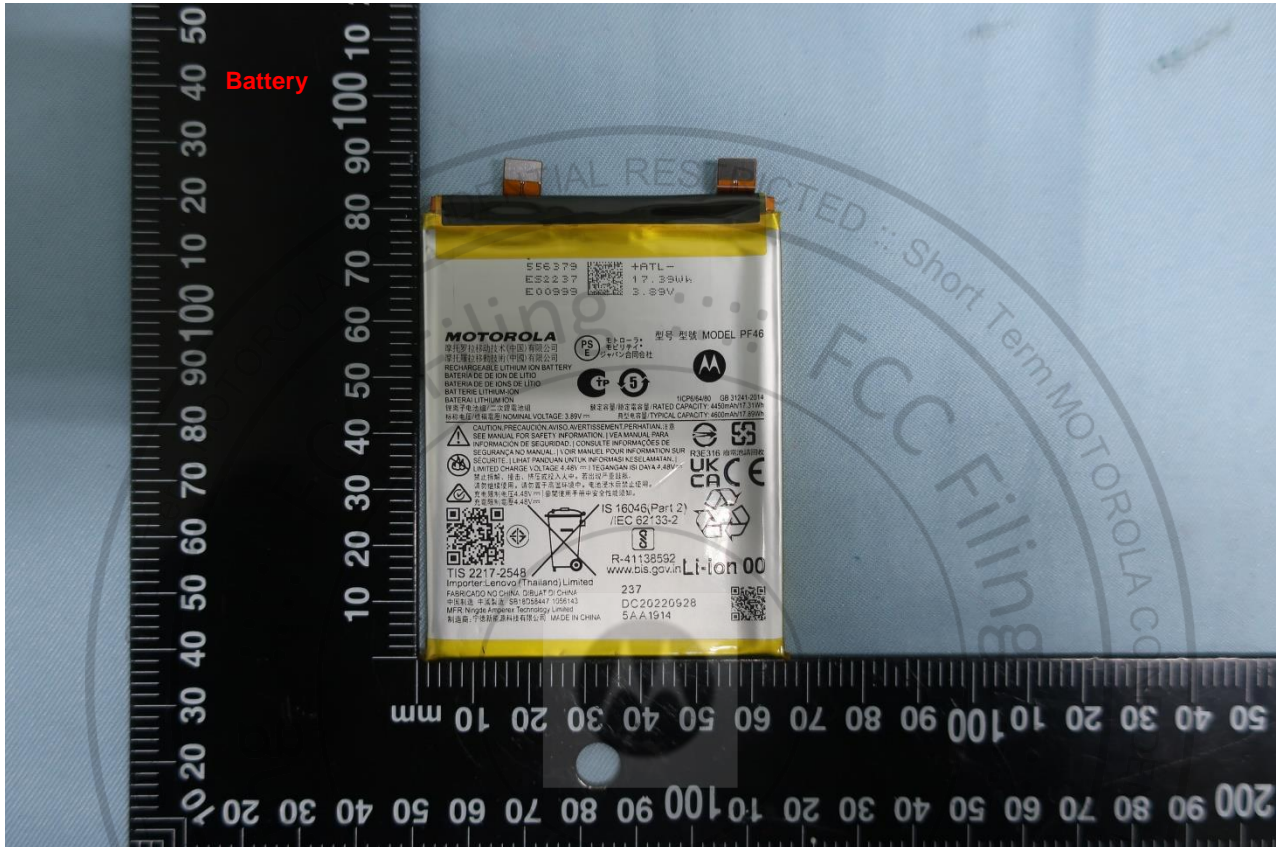

Brand Name: Motorola; Model Name: XT2301-4