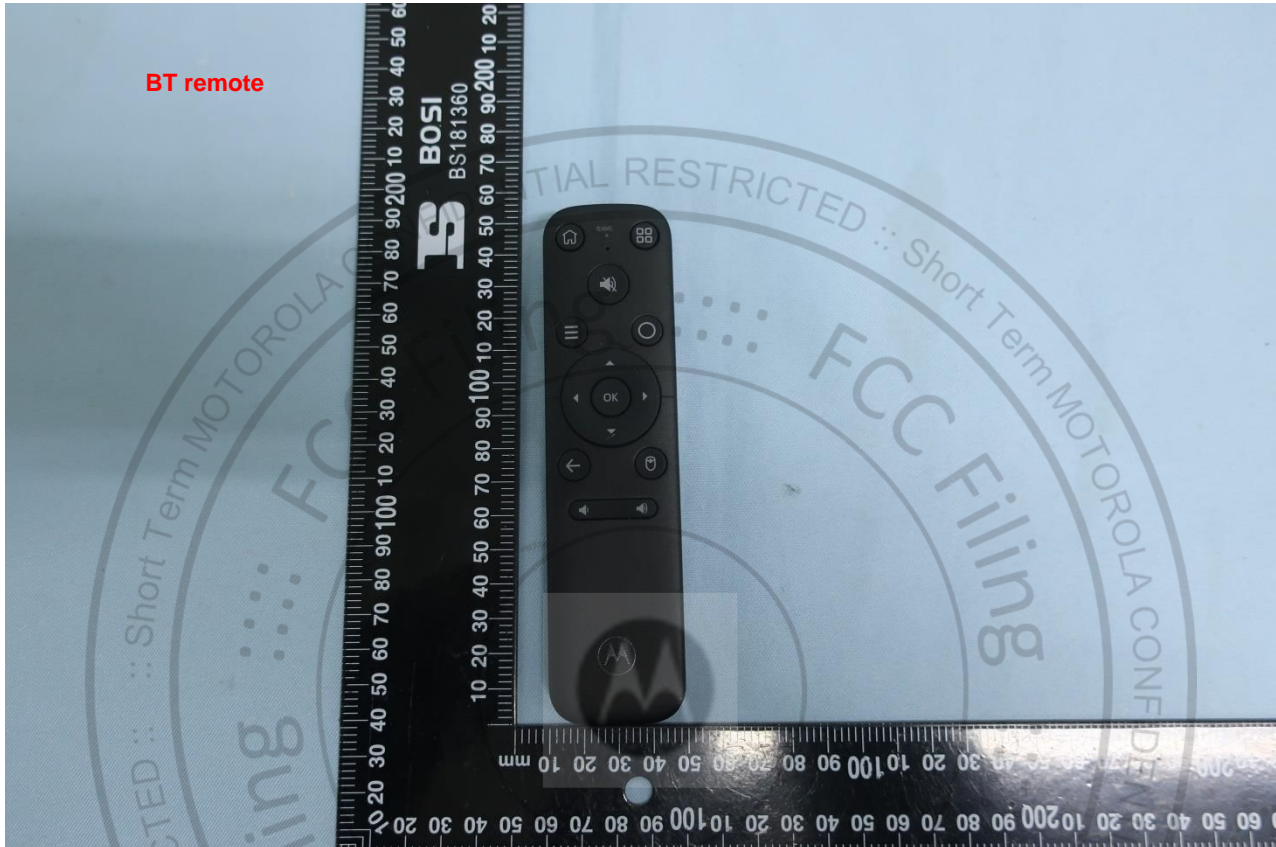

Brand Name: Motorola; Model Name: XT2301-4

C to HDMI HDMI/USBC Cable 1

Brand Name: Motorola; Model Name: XT2301-4

C to HDMI HDMI/USBC Cable 2

Brand Name: Motorola; Model Name: XT2301-4

Earphone

Brand Name: Motorola; Model Name: XT2301-4