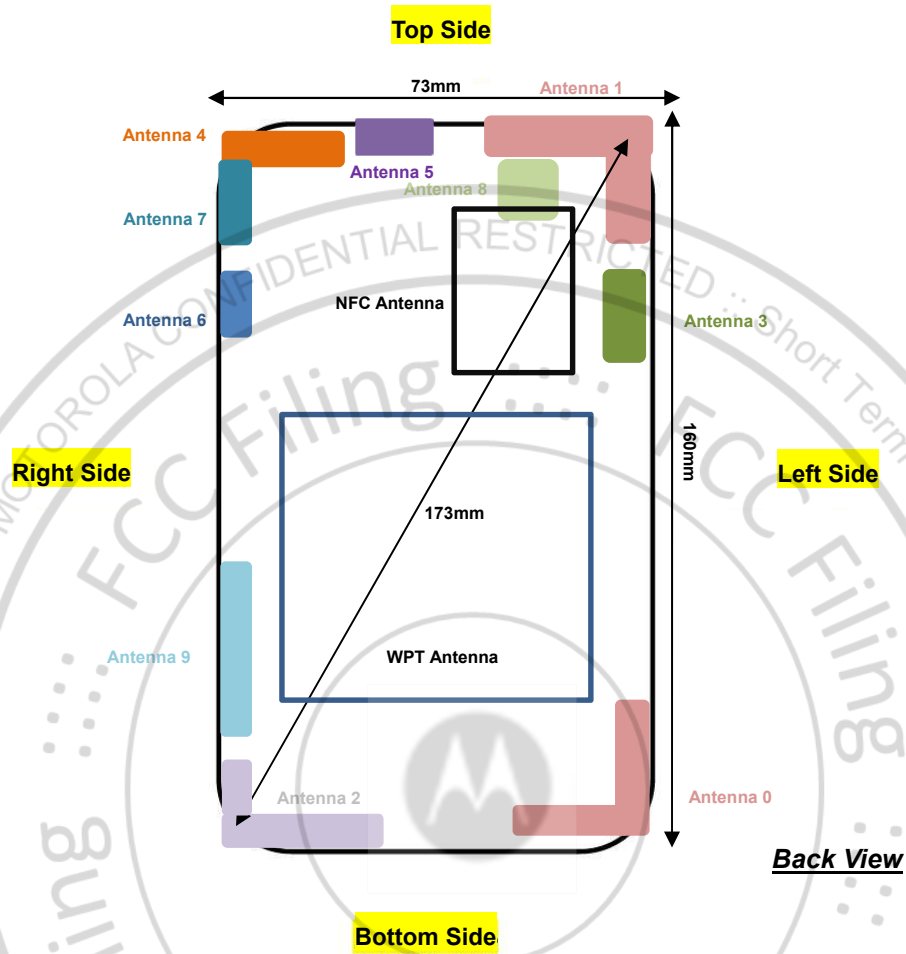

Front, Test Separation 5 mm

Back, Test Separation 5 mm

Left Side, Test Separation 5 mm

Right Side, Test Separation 5 mm

Top Side, Test Separation 5 mm

Bottom Side, Test Separation 5 mm

Body-worn Exposure Condition

Back, Test Separation 0 mm

Left Side, Test Separation 0 mm

Right Side, Test Separation 0 mm

Top Side, Test Separation 0 mm

Bottom Side, Test Separation 0 mm

Sensor off

Front, Test Separation 9 mm

Front, Test Separation 12 mm

Back, Test Separation 19 mm

Front, Test Separation 11 mm

Back, Test Separation 18 mm

Back, Test Separation 9 mm

Back, Test Separation 14 mm

Back, Test Separation 12 mm

Left Side, Test Separation 17 mm

Right Side, Test Separation 9 mm

Left Side, Test Separation 14 mm

Bottom Side, Test Separation 16 mm

Top Side, Test Separation 12 mm

Bottom Side, Test Separation 15 mm

Top Side, Test Separation 19 mm

Antenna Location

Antenna	Support Band
Antenna 0	GSM: 850<TX/RX> UMTS: B5 <TX/RX> LTE: B5/12/13/17/26/41<TX/RX> NR: n5/n41<TX/RX>
Antenna 1	GSM: 850/1900<TX/RX> UMTS: B2/4/5 <TX/RX> LTE: B2/4/5/7/12/13/17/25/26/66/38/41<TX/RX> NR: n2 /n7/n66/n38/n41<TX/RX>
Antenna 2	GSM: 1900<TX/RX> UMTS: B2/4 <TX/RX> LTE: B2/4/7/25/66/38/41<TX/RX> NR: n7 /n38/n41<TX/RX>
Antenna 3	LTE: B42/43/48<TX/RX> 5G NR: n77/n78<TX/RX>
Antenna 4	LTE: B41<TX/RX> 5G NR: n41<TX/RX> WLAN 2.4GHz<TX/RX> Bluetooth<TX/RX>
Antenna 5	WLAN 5GHz/6GHz<TX/RX>
Antenna 6	WLAN 2.4GHz<TX/RX> Bluetooth<TX/RX>
Antenna 7	5G NR: n77/n78<TX/RX> WLAN 5GHz/6GHz<TX/RX>
Antenna 8	LTE: B42/43/48<TX/RX> 5G NR: n77/78<TX/RX>
Antenna 9	5G NR: n77/78<TX/RX>
NFC Antenna	NFC<TX/RX>
WPT Antenna	WPT <TX/RX>