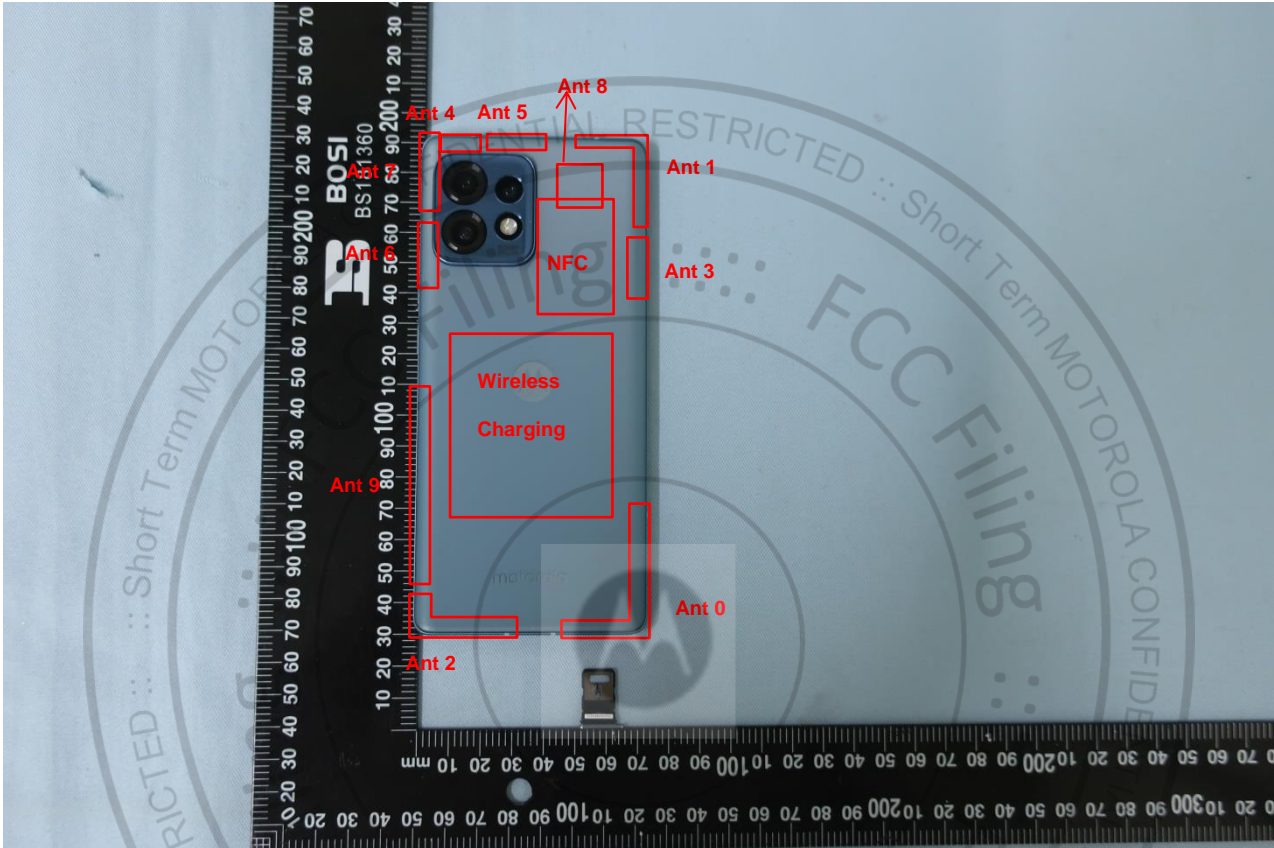

3. Internal Photograph of EUT

Brand Name: Motorola; Model Name: XT2301-4

Brand Name: Motorola; Model Name: XT2301-4

Brand Name: Motorola; Model Name: XT2301-4

Brand Name: Motorola; Model Name: XT2301-4

Brand Name: Motorola; Model Name: XT2301-4