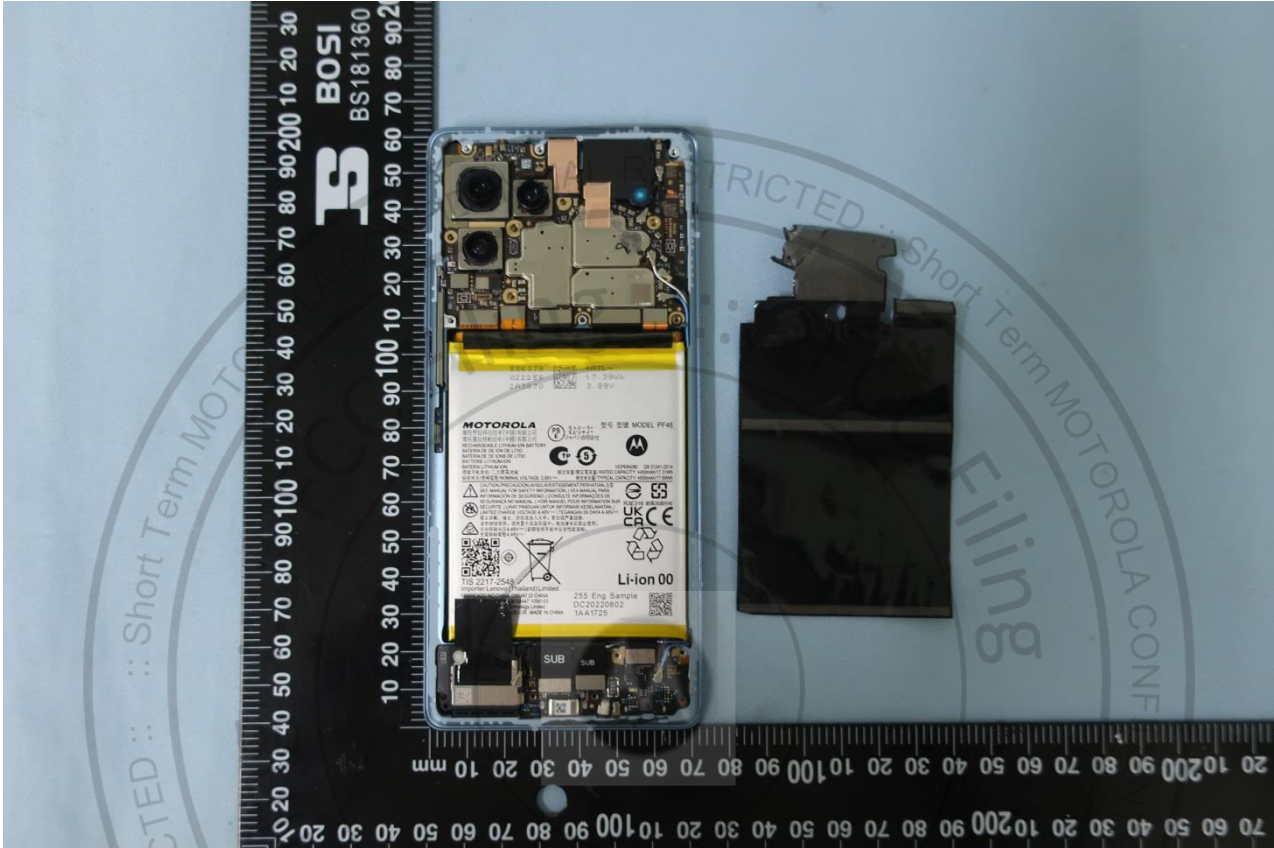

3. Internal Photograph of EUT

Brand Name: Motorola; Model Name: XT2301-4

Brand Name: Motorola; Model Name: XT2301-4

Brand Name: Motorola; Model Name: XT2301-4

Brand Name: Motorola; Model Name: XT2301-4

Brand Name: Motorola; Model Name: XT2301-4

Brand Name: Motorola; Model Name: XT2301-4

Brand Name: Motorola; Model Name: XT2301-4

Brand Name: Motorola; Model Name: XT2301-4

Brand Name: Motorola; Model Name: XT2301-4

Brand Name: Motorola; Model Name: XT2301-4