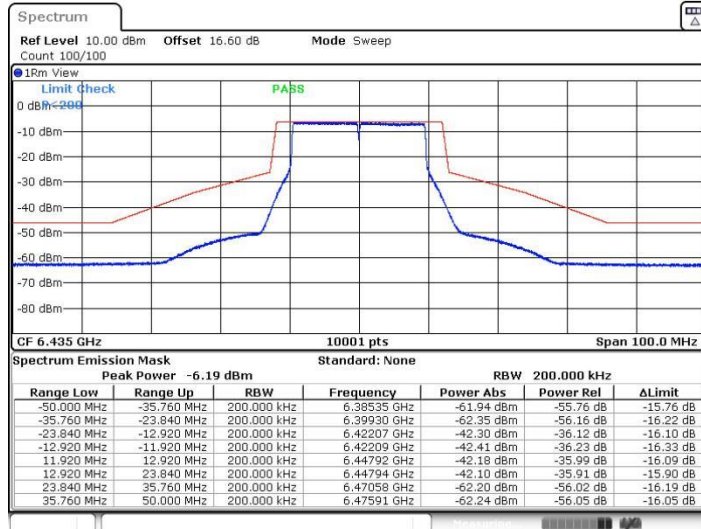

11AX20MIMO\_Ant1\_6175

Date: 21-SEP-2022 19:21:40

11AX20MIMO\_Ant2\_6175

Date: 21-SEP-2022 19:22:42

11AX20MIMO\_Ant1\_6435

Date: 21.SEP.2022 19:27:32

11AX20MIMO\_Ant2\_6435

Date: 21.SEP.2022 19:28:36