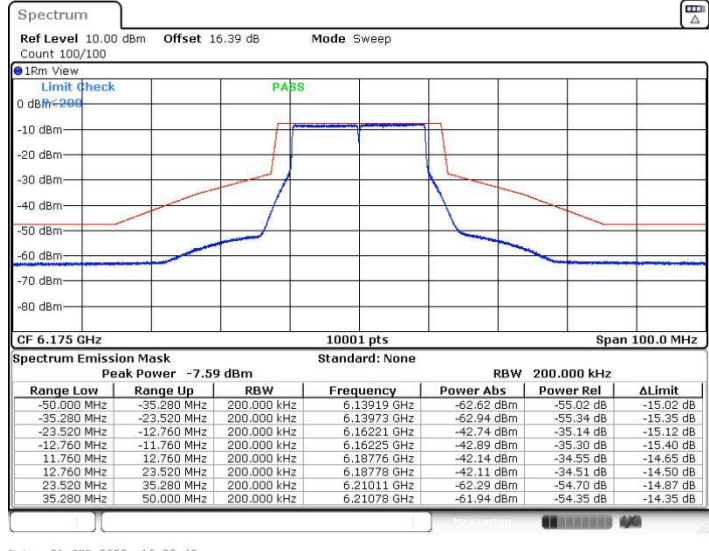

11AX20MIMO\_Ant1\_6175

Date: 21-SEP-2022 19:21:40

11AX20MIMO\_Ant2\_6175

Date: 21-SEP-2022 19:22:42

11AX20MIMO\_Ant1\_6435

Date: 21.SEP.2022 19:27:32

11AX20MIMO\_Ant2\_6435

Date: 21.SEP.2022 19:28:36