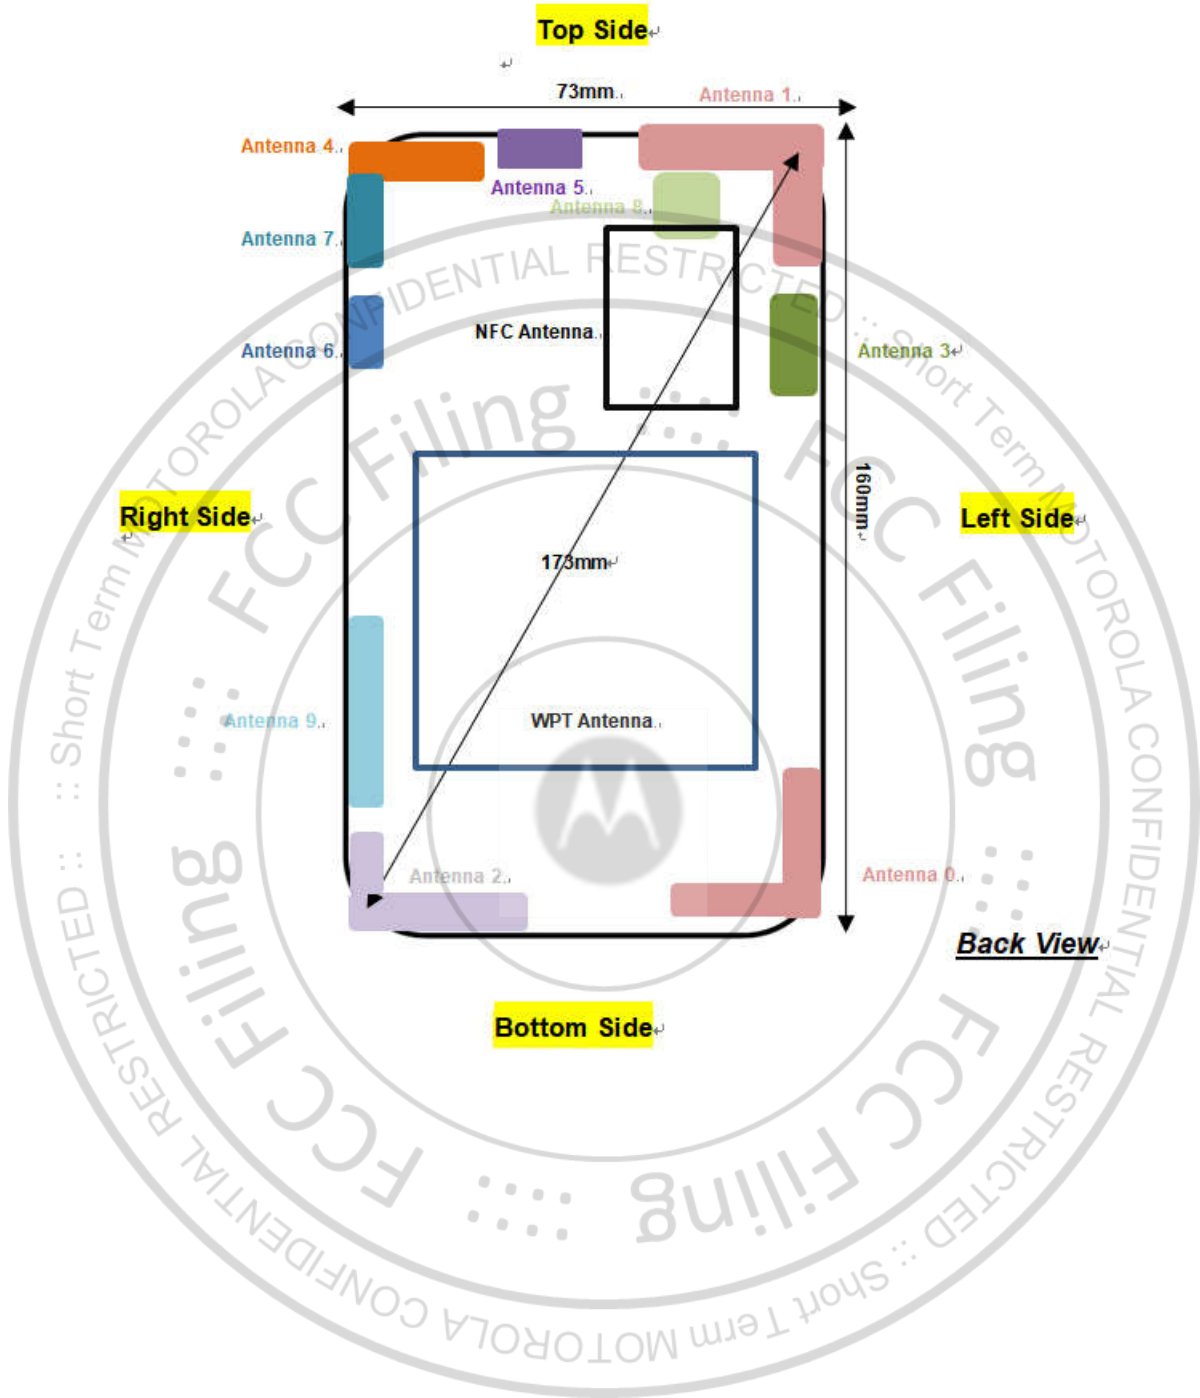

Appendix D. SAR Test Setup Photos

Head Exposure Condition

Right Cheek, Test Separation 0 mm

Right Tilted, Test Separation 0 mm

Left Cheek, Test Separation 0 mm

Left Tilted, Test Separation 0 mm

Body-worn Exposure Condition

Front, Test Separation 5 mm

Back, Test Separation 5 mm

Product Specific 10g SAR

Front, Test Separation 0 mm

Back, Test Separation 0 mm

Right Side, Test Separation 0 mm

Left Side, Test Separation 0 mm

Bottom Side, Test Separation 0 mm

Top Side, Test Separation 0 mm

Appendix D. PD Test Setup Photos

Top Side, Test Separation 2 mm

Top Side, Test Separation 10 mm

Top Side, Test Separation 8.59 mm

Antenna Location

Antenna	Support Band
Antenna 0	GSM: 850<TX/RX> UMTS: B5 <TX/RX> LTE: B5/12/13/17/26/41<TX/RX> NR: n5/n41 <TX/RX>
Antenna 1	GSM: 850/1900<TX/RX> UMTS: B2/4/5 <TX/RX> LTE: B2/4/5/7/12/13/17/25/26/66/38/41<TX/RX> NR: n2 /n7/n66/n38/n41<TX/RX>
Antenna 2	GSM: 1900<TX/RX> UMTS: B2/4 <TX/RX> LTE: B2/4/7/25/66/38/41<TX/RX> NR: n7 /n38/n41<TX/RX>
Antenna 3	LTE: B42/43/48<TX/RX> 5G NR: n77/n78<TX/RX>
Antenna 4	LTE: B41<TX/RX> 5G NR: n41<TX/RX> WLAN 2.4GHz<TX/RX> Bluetooth<TX/RX>
Antenna 5	WLAN 5GHz/6GHz<TX/RX>
Antenna 6	WLAN 2.4GHz<TX/RX> Bluetooth<TX/RX>
Antenna 7	5G NR: n77/n78<TX/RX> WLAN 5GHz/6GHz<TX/RX>
Antenna 8	LTE: B42/43/48<TX/RX> 5G NR: n77/78<TX/RX>
Antenna 9	5G NR: n77/78<TX/RX>
NFC Antenna	NFC<TX/RX>
WPT Antenna	WPT <TX/RX>