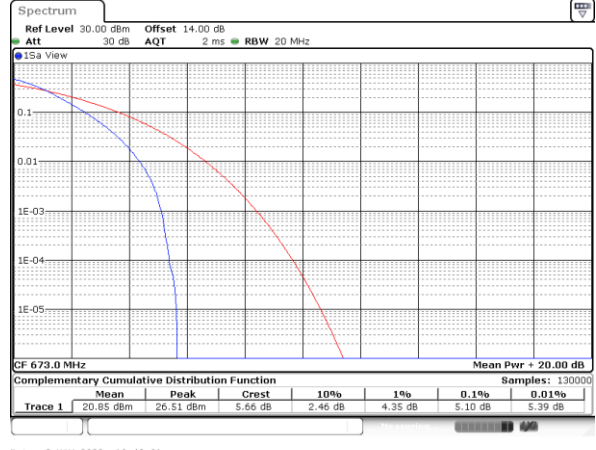

Lowest Channel / Full RB

Date: 8,NOV,2022 10:42:01