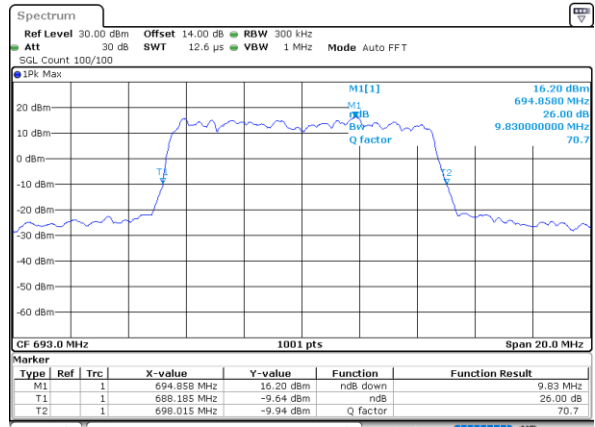

Date: 8,NOV,2022 08:59:51

Highest Channel / 5MHz / QPSK

Date: 8,NOV,2022 09:03:14

Highest Channel / 5MHz / 16QAM

Date: 8,NOV,2022 09:03:38

LTE Band 71

Lowest Channel / 10MHz / QPSK

Date: 8,NOV,2022 09:20:54

Lowest Channel / 10MHz / 16QAM

Date: 8,NOV,2022 09:21:18

Middle Channel / 10MHz / QPSK

Date: 8,NOV,2022 09:28:51

Middle Channel / 10MHz / 16QAM

Date: 8,NOV,2022 09:29:14

Highest Channel / 10MHz / QPSK

Date: 8,NOV,2022 09:32:28

Highest Channel / 10MHz / 16QAM

Date: 8,NOV,2022 09:32:52

LTE Band 71

Lowest Channel / 15MHz / QPSK

Date: 8,NOV,2022 09:49:02

Lowest Channel / 15MHz / 16QAM

Date: 8,NOV,2022 09:49:26

Middle Channel / 15MHz / QPSK