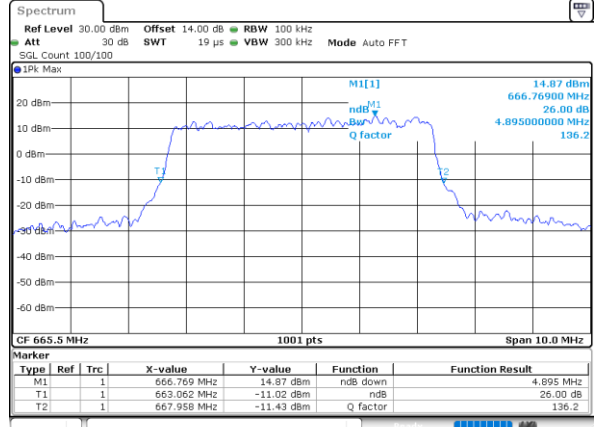

Lowest Channel / 5MHz / 16QAM

Date: 8,NOV,2022 08:51:34