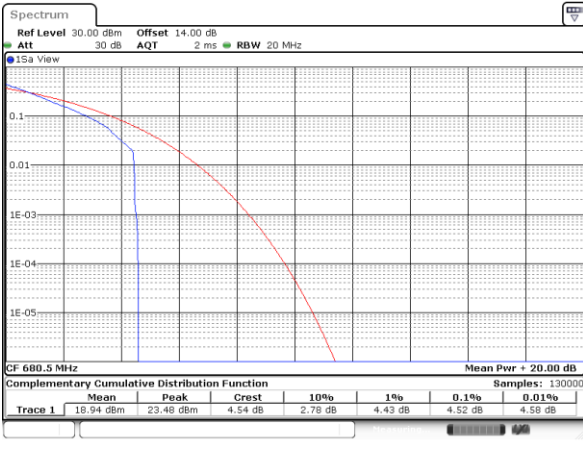

Date: 14.NOV.2022 16:01:17

LTE Band 71

Peak-to-Average Ratio

Mode	LTE Band 71 / 20MHz				
Mod.	QPSK		16QAM		Limit: 13dB
RB Size	1RB	Full RB	1RB	Full RB	Result
Lowest CH	4.55	5.10	5.13	6.12	PASS
Middle CH	4.52	4.96	5.10	6.00	
Highest CH	4.46	4.90	5.28	5.80	
Mode	LTE Band 71 / 20MHz				
Mod.	64QAM				Limit: 13dB
RB Size	1RB	Full RB			Result
Lowest CH	6.03	6.64	-	-	PASS
Middle CH	6.29	6.43	-	-	
Highest CH	6.14	6.35	-	-	

LTE Band 71 / 20MHz / QPSK

Lowest Channel / 1RB

Date: 8,NOV,2022 10:41:35

Lowest Channel / Full RB

Date: 8,NOV,2022 10:42:01

Middle Channel / 1RB

Date: 8,NOV,2022 10:42:26

Middle Channel / Full RB

Date: 8,NOV,2022 10:42:51

Highest Channel / 1RB

Date: 8,NOV,2022 10:43:16

Highest Channel / Full RB

Date: 8,NOV,2022 10:43:41

LTE Band 71 / 20MHz / 16QAM

Lowest Channel / 1RB

Date: 8,NOV,2022 10:39:04