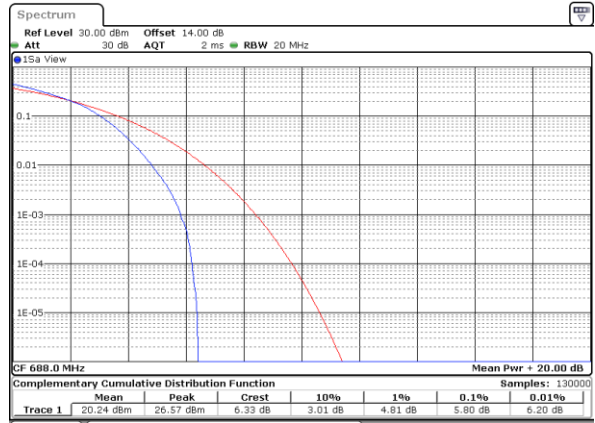

Date: 8,NOV,2022 10:42:51

Highest Channel / 1RB

Date: 8,NOV,2022 10:43:16

Highest Channel / Full RB

Date: 8,NOV,2022 10:43:41

LTE Band 71 / 20MHz / 16QAM

Lowest Channel / 1RB

Date: 8,NOV,2022 10:39:04

Lowest Channel / Full RB

Date: 8,NOV,2022 10:39:30

Middle Channel / 1RB

Date: 8,NOV,2022 10:39:55

Middle Channel / Full RB

Date: 8,NOV,2022 10:40:19

Highest Channel / 1RB

Date: 8,NOV,2022 10:40:44

Highest Channel / Full RB

Date: 8,NOV,2022 10:41:10

LTE Band 71 / 20MHz / 64QAM

Lowest Channel / 1RB

Date: 8,NOV,2022 10:44:07

Lowest Channel / Full RB

Date: 8,NOV,2022 10:44:32

Middle Channel / 1RB