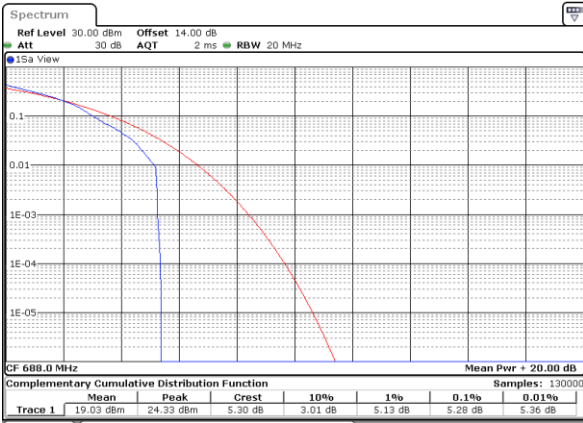

Date: 8,NOV,2022 10:42:51

Highest Channel / 1RB

Date: 8,NOV,2022 10:43:16

Highest Channel / Full RB

Date: 8,NOV,2022 10:43:41

LTE Band 71 / 20MHz / 16QAM

Lowest Channel / 1RB

Date: 8,NOV,2022 10:39:04

Lowest Channel / Full RB

Date: 8,NOV,2022 10:39:30

Middle Channel / 1RB

Date: 8,NOV,2022 10:39:55

Middle Channel / Full RB

Date: 8,NOV,2022 10:40:19

Highest Channel / 1RB

Date: 8,NOV,2022 10:40:44

Highest Channel / Full RB

Date: 8,NOV,2022 10:41:10

LTE Band 71 / 20MHz / 64QAM

Lowest Channel / 1RB

Date: 8,NOV,2022 10:44:07

Lowest Channel / Full RB

Date: 8,NOV,2022 10:44:32

Middle Channel / 1RB