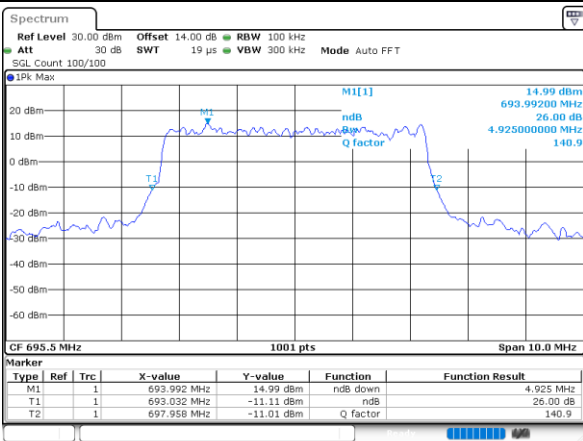

Highest Channel / 20MHz / QPSK

Date: 8,NOV,2022 10:23:17

Highest Channel / 20MHz / 16QAM

Date: 8,NOV,2022 10:23:41

LTE Band 71

Lowest Channel / 5MHz / 64QAM

Date: 8.NOV.2022 09:10:56

Lowest Channel / 10MHz / 64QAM

Date: 8.NOV.2022 09:39:34

Middle Channel / 5MHz / 64QAM

Date: 8.NOV.2022 09:14:46

Middle Channel / 10MHz / 64QAM

Date: 8.NOV.2022 09:43:14

Highest Channel / 5MHz / 64QAM

Date: 8.NOV.2022 09:16:30

Highest Channel / 10MHz / 64QAM

Date: 8.NOV.2022 09:44:48

LTE Band 71

Lowest Channel / 15MHz / 64QAM

Date: 8,NOV,2022 10:07:14

Lowest Channel / 20MHz / 64QAM

Date: 8,NOV,2022 10:30:23

Middle Channel / 15MHz / 64QAM

Date: 8,NOV,2022 10:50:34