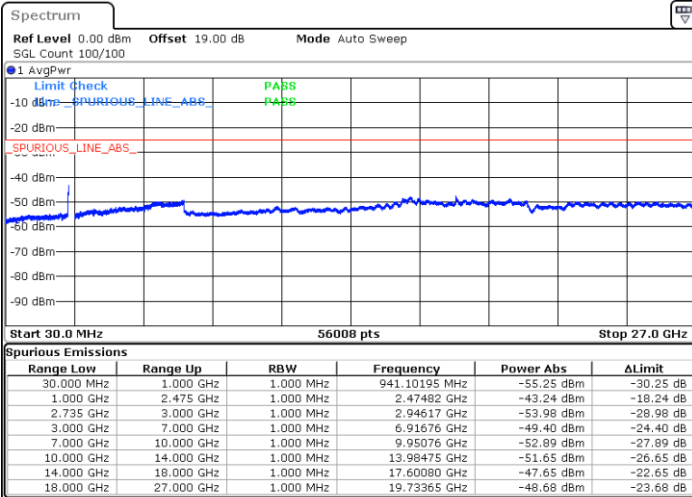

Highest Channel / 1RB99 and 1RB0

Date: 18.NOV.2022 15:57:20

Date: 18.NOV.2022 15:55:59

Highest Channel / FullIRB

N/A

Date: 18.NOV.2022 16:04:03

LTE Band 41C / 20MHz+20MHz

64QAM

Lowest Channel / 1RB0 and 1RB99

Lowest Channel / 1RB99 and 1RB0

Date: 14.NOV.2022 14:19:11

Date: 14.NOV.2022 14:11:02

Lowest Channel / FullRB

N/A

Date: 14.NOV.2022 14:20:50

LTE Band 41C / 20MHz+20MHz

LTE Band 41C / 20MHz+20MHz

64QAM

Highest Channel / 1RB0 and 1RB99

Highest Channel / 1RB99 and 1RB0

Date: 14.NOV.2022 15:53:06

Date: 14.NOV.2022 15:51:28

Highest Channel / FullIRB

N/A