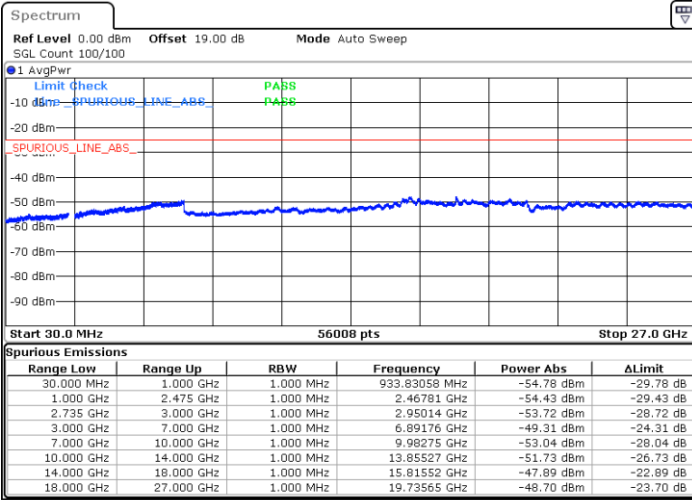

LTE Band 41C / 20MHz+20MHz

64QAM

Highest Channel / 1RB0 and 1RB99

Highest Channel / 1RB99 and 1RB0

Date: 14.NOV.2022 15:53:06

Date: 14.NOV.2022 15:51:28

Highest Channel / FullIRB

N/A

Date: 14.NOV.2022 16:01:17

LTE Band 71

Peak-to-Average Ratio

Mode	LTE Band 71 / 20MHz				
Mod.	QPSK		16QAM		Limit: 13dB
RB Size	1RB	Full RB	1RB	Full RB	Result
Lowest CH	4.55	5.10	5.13	6.12	PASS
Middle CH	4.52	4.96	5.10	6.00	
Highest CH	4.46	4.90	5.28	5.80	
Mode	LTE Band 71 / 20MHz				
Mod.	64QAM				Limit: 13dB
RB Size	1RB	Full RB			Result
Lowest CH	6.03	6.64	-	-	PASS
Middle CH	6.29	6.43	-	-	
Highest CH	6.14	6.35	-	-	