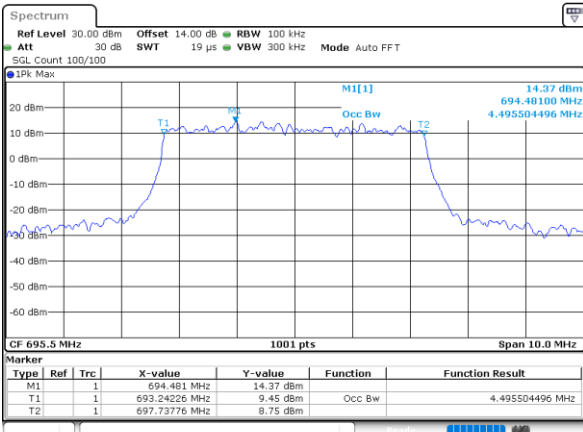

Highest Channel / 20MHz / QPSK

Date: 8,NOV,2022 10:22:29

Highest Channel / 20MHz / 16QAM

Date: 8,NOV,2022 10:22:53

LTE Band 71

Lowest Channel / 5MHz / 64QAM

Date: 8,NOV,2022 09:11:41

Lowest Channel / 10MHz / 64QAM

Date: 8,NOV,2022 09:39:20

Middle Channel / 5MHz / 64QAM

Date: 8,NOV,2022 09:11:31

Middle Channel / 10MHz / 64QAM

Date: 8,NOV,2022 09:43:00

Highest Channel / 5MHz / 64QAM

Date: 8,NOV,2022 09:11:15

Highest Channel / 10MHz / 64QAM