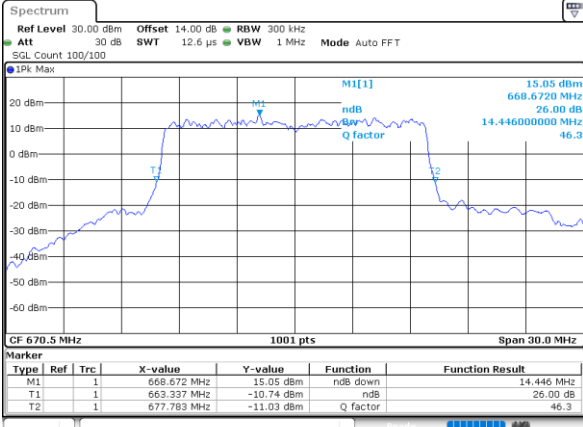

Highest Channel / 10MHz / 16QAM

Date: 8,NOV,2022 09:32:52

LTE Band 71

Lowest Channel / 15MHz / QPSK

Date: 8,NOV,2022 09:49:02

Lowest Channel / 15MHz / 16QAM

Date: 8,NOV,2022 09:49:26

Middle Channel / 15MHz / QPSK

Date: 8,NOV,2022 09:56:41

Middle Channel / 15MHz / 16QAM

Date: 8,NOV,2022 09:57:04

Highest Channel / 15MHz / QPSK

Date: 8,NOV,2022 10:00:07

Highest Channel / 15MHz / 16QAM

Date: 8,NOV,2022 10:00:31

LTE Band 71