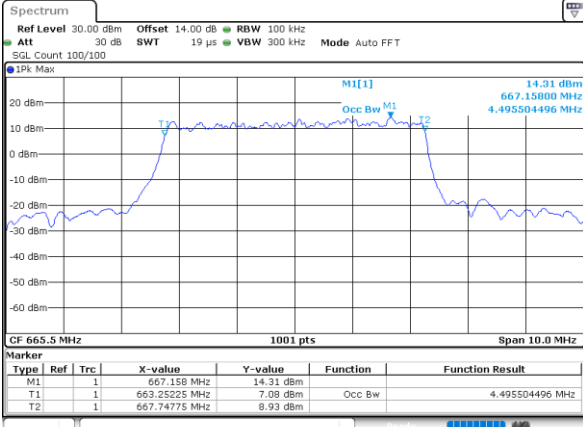

Highest Channel / 20MHz / QPSK

Date: 8,NOV,2022 10:22:29

Highest Channel / 20MHz / 16QAM

Date: 8,NOV,2022 10:22:53

LTE Band 71

Lowest Channel / 5MHz / 64QAM

Date: 8,NOV,2022 09:11:41

Lowest Channel / 10MHz / 64QAM