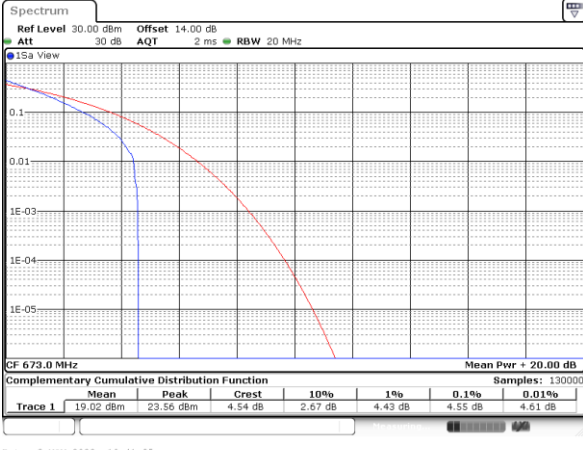

LTE Band 41C / 20MHz+20MHz

64QAM

Highest Channel / 1RB0 and 1RB99

Highest Channel / 1RB99 and 1RB0

Date: 14.NOV.2022 15:53:06

Date: 14.NOV.2022 15:51:28

Highest Channel / FullIRB

N/A

Date: 14.NOV.2022 16:01:17

LTE Band 71

Peak-to-Average Ratio

Mode	LTE Band 71 / 20MHz				
Mod.	QPSK		16QAM		Limit: 13dB
RB Size	1RB	Full RB	1RB	Full RB	Result
Lowest CH	4.55	5.10	5.13	6.12	PASS
Middle CH	4.52	4.96	5.10	6.00	
Highest CH	4.46	4.90	5.28	5.80	
Mode	LTE Band 71 / 20MHz				
Mod.	64QAM				Limit: 13dB
RB Size	1RB	Full RB			Result
Lowest CH	6.03	6.64	-	-	PASS
Middle CH	6.29	6.43	-	-	
Highest CH	6.14	6.35	-	-	

LTE Band 71 / 20MHz / QPSK

Lowest Channel / 1RB

Date: 8,NOV,2022 10:41:35

Lowest Channel / Full RB

Date: 8,NOV,2022 10:42:01

Middle Channel / 1RB

Date: 8,NOV,2022 10:42:26

Middle Channel / Full RB