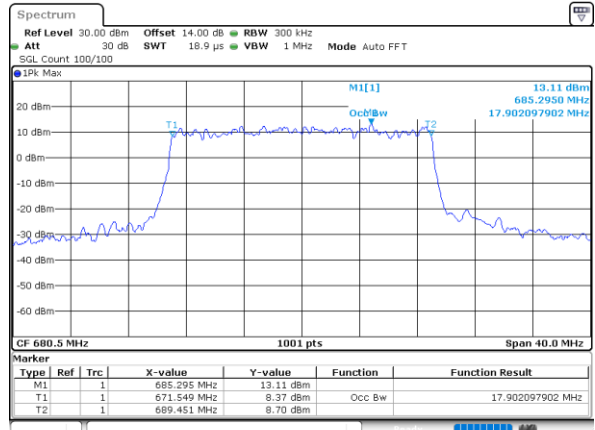

Lowest Channel / 20MHz / QPSK

Date: 8,NOV,2022 10:11:23

Lowest Channel / 20MHz / 16QAM

Date: 8,NOV,2022 10:11:47

Middle Channel / 20MHz / QPSK

Date: 8,NOV,2022 10:19:03

Middle Channel / 20MHz / 16QAM

Date: 8,NOV,2022 10:19:26

Highest Channel / 20MHz / QPSK

Date: 8,NOV,2022 10:22:29

Highest Channel / 20MHz / 16QAM

Date: 8,NOV,2022 10:22:53

LTE Band 71

Lowest Channel / 5MHz / 64QAM

Date: 8,NOV,2022 09:11:41

Lowest Channel / 10MHz / 64QAM