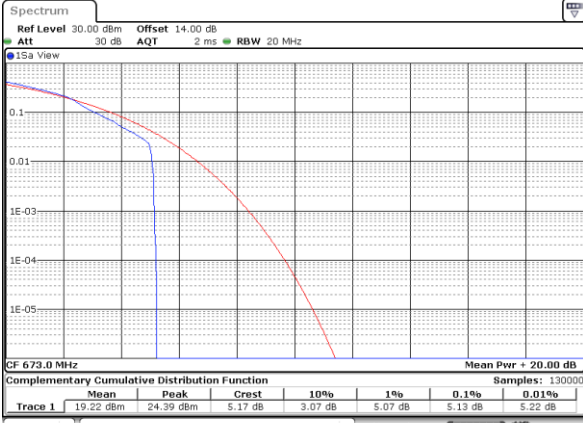

Date: 14.NOV.2022 16:01:17

LTE Band 71

Peak-to-Average Ratio

Mode	LTE Band 71 / 20MHz				
Mod.	QPSK		16QAM		Limit: 13dB
RB Size	1RB	Full RB	1RB	Full RB	Result
Lowest CH	4.55	5.10	5.13	6.12	PASS
Middle CH	4.52	4.96	5.10	6.00	
Highest CH	4.46	4.90	5.28	5.80	
Mode	LTE Band 71 / 20MHz				
Mod.	64QAM				Limit: 13dB
RB Size	1RB	Full RB			Result
Lowest CH	6.03	6.64	-	-	PASS
Middle CH	6.29	6.43	-	-	
Highest CH	6.14	6.35	-	-	

LTE Band 71 / 20MHz / QPSK

Lowest Channel / 1RB

Date: 8,NOV,2022 10:41:35

Lowest Channel / Full RB

Date: 8,NOV,2022 10:42:01

Middle Channel / 1RB

Date: 8,NOV,2022 10:42:26

Middle Channel / Full RB

Date: 8,NOV,2022 10:42:51

Highest Channel / 1RB

Date: 8,NOV,2022 10:43:16

Highest Channel / Full RB

Date: 8,NOV,2022 10:43:41

LTE Band 71 / 20MHz / 16QAM

Lowest Channel / 1RB

Date: 8,NOV,2022 10:39:04

Lowest Channel / Full RB

Date: 8,NOV,2022 10:39:30

Middle Channel / 1RB

Date: 8,NOV,2022 10:39:55

Middle Channel / Full RB

Date: 8,NOV,2022 10:40:19

Highest Channel / 1RB

Date: 8,NOV,2022 10:40:44