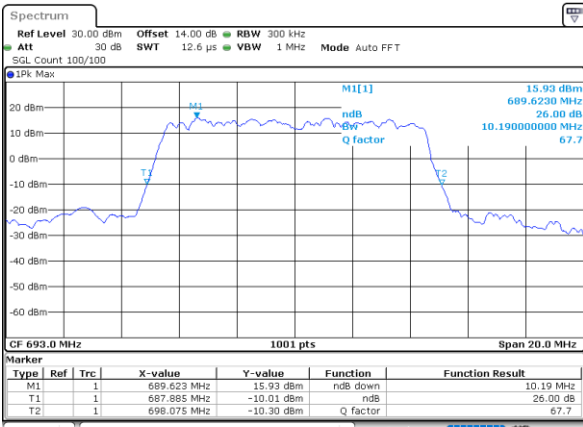

Date: 8,NOV,2022 08:59:51

Highest Channel / 5MHz / QPSK

Date: 8,NOV,2022 09:03:14

Highest Channel / 5MHz / 16QAM

Date: 8,NOV,2022 09:03:38

LTE Band 71

Lowest Channel / 10MHz / QPSK

Date: 8,NOV,2022 09:20:54

Lowest Channel / 10MHz / 16QAM

Date: 8,NOV,2022 09:21:18

Middle Channel / 10MHz / QPSK

Date: 8,NOV,2022 09:28:51

Middle Channel / 10MHz / 16QAM

Date: 8,NOV,2022 09:29:14

Highest Channel / 10MHz / QPSK

Date: 8,NOV,2022 09:32:28

Highest Channel / 10MHz / 16QAM

Date: 8,NOV,2022 09:32:52

LTE Band 71

Lowest Channel / 15MHz / QPSK

Date: 8,NOV,2022 09:49:02

Lowest Channel / 15MHz / 16QAM

Date: 8,NOV,2022 09:49:26

Middle Channel / 15MHz / QPSK