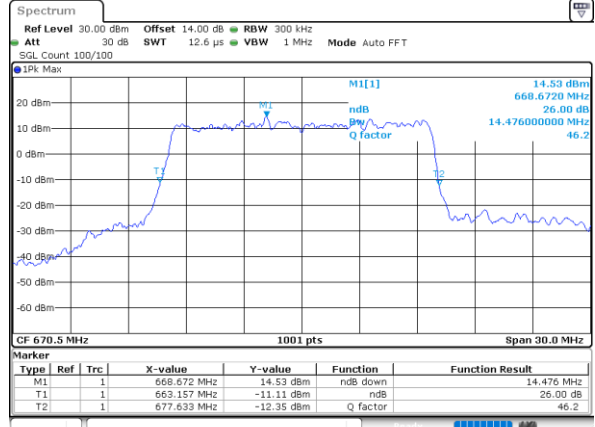

Highest Channel / 10MHz / 16QAM

Date: 8,NOV,2022 09:32:52

LTE Band 71

Lowest Channel / 15MHz / QPSK

Date: 8,NOV,2022 09:49:02

Lowest Channel / 15MHz / 16QAM

Date: 8,NOV,2022 09:49:26

Middle Channel / 15MHz / QPSK