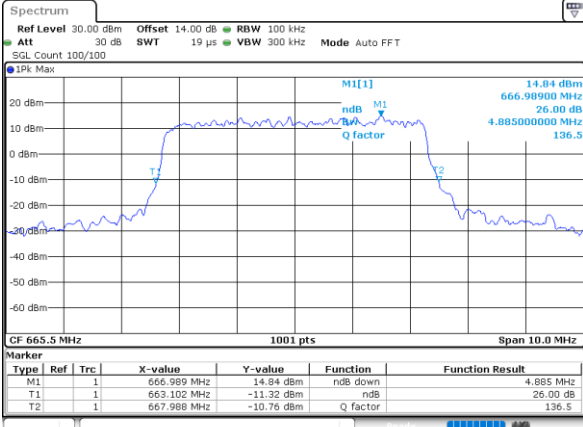

LTE Band 71

Lowest Channel / 5MHz / QPSK

Date: 8,NOV,2022 08:51:10