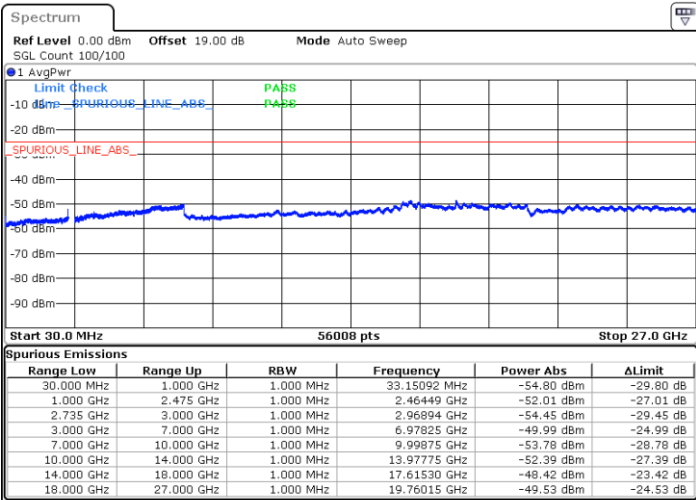

N/A

Date: 18.NOV.2022 14:12:24

LTE Band 41C / 20MHz+10MHz

64QAM

Highest Channel / 1RB0 and 1RB49

Highest Channel / 1RB99 and 1RB0

Date: 18.NOV.2022 14:35:02

Date: 18.NOV.2022 14:33:41

Highest Channel / FullIRB

N/A

Date: 18.NOV.2022 14:41:42

LTE Band 41C / 20MHz+15MHz

64QAM

Lowest Channel / 1RB0 and 1RB74

Lowest Channel / 1RB99 and 1RB0

Date: 18.NOV.2022 15:26:31

Date: 18.NOV.2022 15:19:50

Lowest Channel / FullRB

N/A

Date: 18.NOV.2022 15:27:52

LTE Band 41C / 20MHz+15MHz

64QAM

Middle Channel / 1RB0 and 1RB74

Middle Channel / 1RB99 and 1RB0