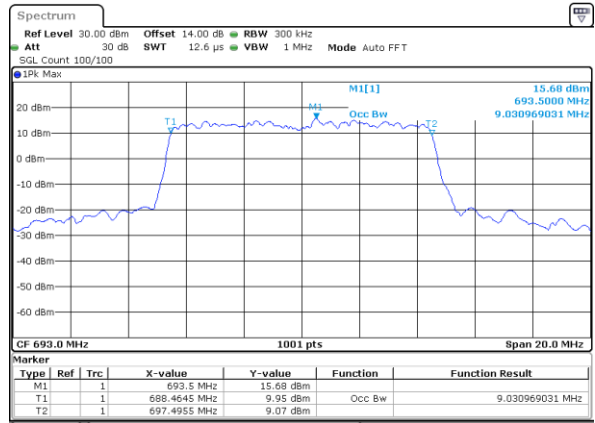

Date: 8,NOV,2022 08:59:04

Highest Channel / 5MHz / QPSK

Date: 8,NOV,2022 09:02:26

Highest Channel / 5MHz / 16QAM

Date: 8,NOV,2022 09:02:50

LTE Band 71

Lowest Channel / 10MHz / QPSK

Date: 8,NOV,2022 09:20:06

Lowest Channel / 10MHz / 16QAM

Date: 8,NOV,2022 09:20:30

Middle Channel / 10MHz / QPSK

Date: 8,NOV,2022 09:28:04

Middle Channel / 10MHz / 16QAM

Date: 8,NOV,2022 09:28:28

Highest Channel / 10MHz / QPSK

Date: 8,NOV,2022 09:31:40

Highest Channel / 10MHz / 16QAM

Date: 8,NOV,2022 09:32:04

LTE Band 71

Lowest Channel / 15MHz / QPSK

Date: 8,NOV,2022 09:48:14

Lowest Channel / 15MHz / 16QAM

Date: 8,NOV,2022 09:48:38

Middle Channel / 15MHz / QPSK