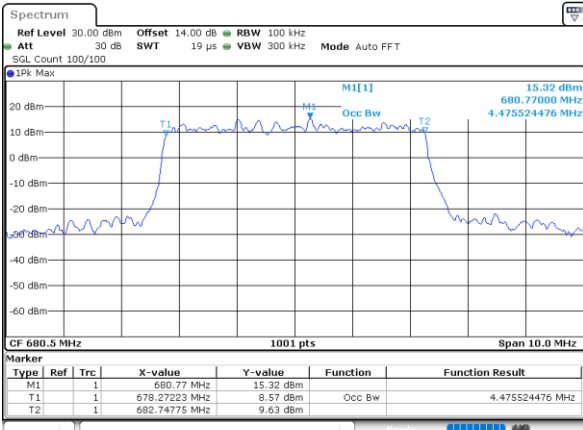

Middle Channel / 5MHz / 64QAM

Date: 8,NOV,2022 09:11:31