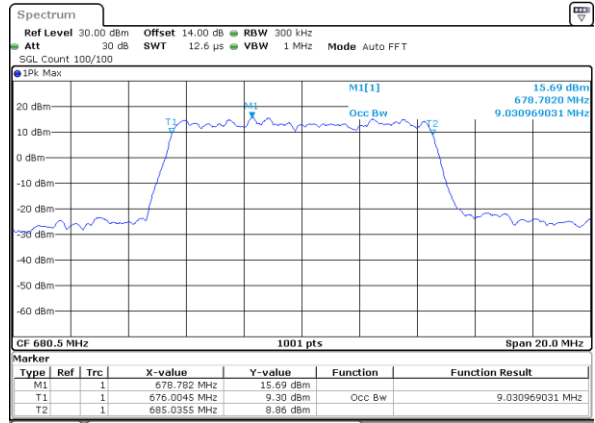

Date: 8,NOV,2022 08:59:04

Highest Channel / 5MHz / QPSK

Date: 8,NOV,2022 09:02:26

Highest Channel / 5MHz / 16QAM

Date: 8,NOV,2022 09:02:50

LTE Band 71

Lowest Channel / 10MHz / QPSK

Date: 8,NOV,2022 09:20:06

Lowest Channel / 10MHz / 16QAM

Date: 8,NOV,2022 09:20:30

Middle Channel / 10MHz / QPSK

Date: 8,NOV,2022 09:28:04

Middle Channel / 10MHz / 16QAM

Date: 8,NOV,2022 09:28:28

Highest Channel / 10MHz / QPSK

Date: 8,NOV,2022 09:31:40

Highest Channel / 10MHz / 16QAM

Date: 8,NOV,2022 09:32:04

LTE Band 71

Lowest Channel / 15MHz / QPSK

Date: 8,NOV,2022 09:48:14

Lowest Channel / 15MHz / 16QAM

Date: 8,NOV,2022 09:48:38

Middle Channel / 15MHz / QPSK