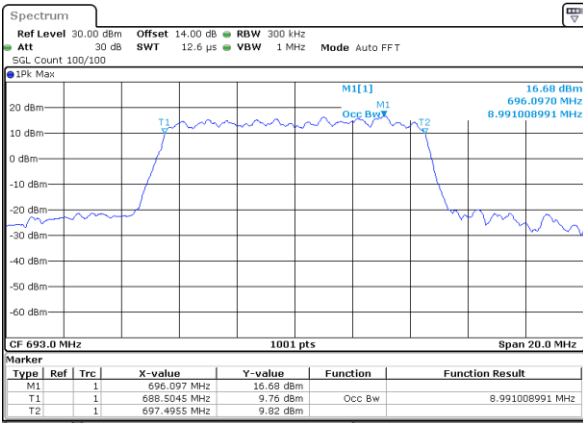

Date: 8,NOV,2022 08:59:04

Highest Channel / 5MHz / QPSK

Date: 8,NOV,2022 09:02:26

Highest Channel / 5MHz / 16QAM

Date: 8,NOV,2022 09:02:50

LTE Band 71

Lowest Channel / 10MHz / QPSK

Date: 8,NOV,2022 09:20:06

Lowest Channel / 10MHz / 16QAM

Date: 8,NOV,2022 09:20:30

Middle Channel / 10MHz / QPSK

Date: 8,NOV,2022 09:28:04

Middle Channel / 10MHz / 16QAM

Date: 8,NOV,2022 09:28:28

Highest Channel / 10MHz / QPSK

Date: 8,NOV,2022 09:31:40

Highest Channel / 10MHz / 16QAM

Date: 8,NOV,2022 09:32:04

LTE Band 71

Lowest Channel / 15MHz / QPSK

Date: 8,NOV,2022 09:48:14

Lowest Channel / 15MHz / 16QAM

Date: 8,NOV,2022 09:48:38

Middle Channel / 15MHz / QPSK