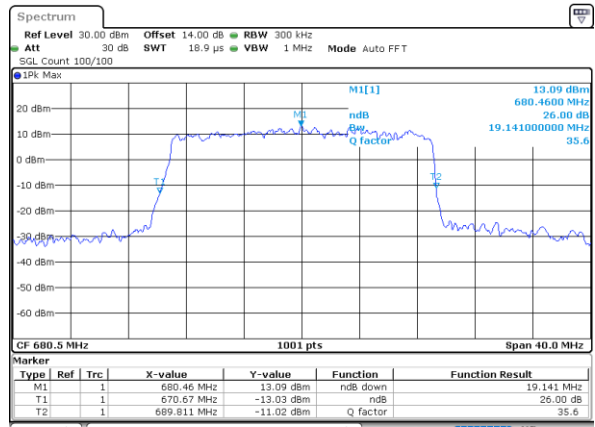

Lowest Channel / 20MHz / QPSK

Date: 8,NOV,2022 10:12:11

Lowest Channel / 20MHz / 16QAM

Date: 8,NOV,2022 10:12:35

Middle Channel / 20MHz / QPSK

Date: 8,NOV,2022 10:19:50

Middle Channel / 20MHz / 16QAM

Date: 8,NOV,2022 10:20:13

Highest Channel / 20MHz / QPSK

Date: 8,NOV,2022 10:23:17

Highest Channel / 20MHz / 16QAM

Date: 8,NOV,2022 10:23:41

LTE Band 71

Lowest Channel / 5MHz / 64QAM

Date: 8.NOV.2022 09:10:56

Lowest Channel / 10MHz / 64QAM