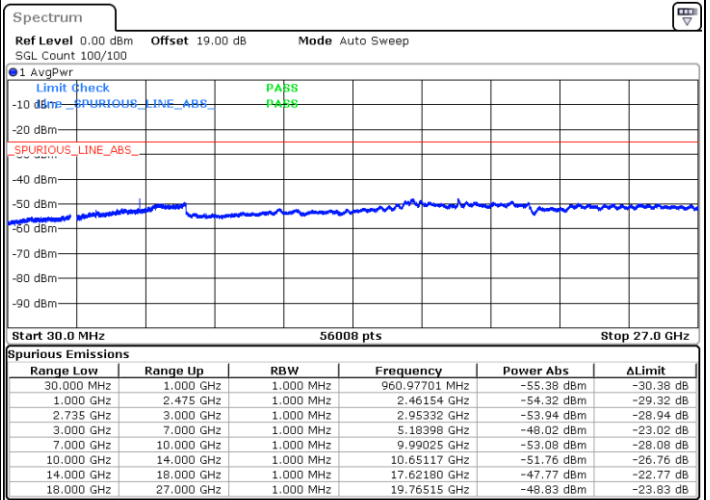

LTE Band 41C / 20MHz+20MHz

64QAM

MiddleChannel / 1RB0 and 1RB99

Middle Channel / 1RB99 and 1RB0

Date: 14.NOV.2022 15:11:18

Date: 14.NOV.2022 15:19:28