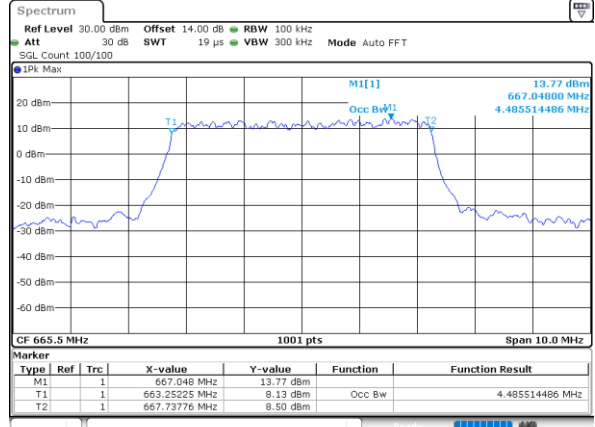

Middle Channel / 20MHz / 64QAM

Date: 8,NOV,2022 10:34:03

Highest Channel / 15MHz / 64QAM

Date: 8,NOV,2022 10:52:08

Highest Channel / 20MHz / 64QAM

Date: 8,NOV,2022 10:35:37

Occupied Bandwidth

Mode	LTE Band 71 : 99%OBW(MHz)											
BW	1.4MHz		3MHz		5MHz		10MHz		15MHz		20MHz	
Mod.	QPSK	16QAM	QPSK	16QAM	QPSK	16QAM	QPSK	16QAM	QPSK	16QAM	QPSK	16QAM
Lowest CH	-	-	-	-	4.55	4.49	8.99	9.07	13.43	13.43	17.86	17.86
Middle CH	-	-	-	-	4.51	4.49	8.99	9.03	13.46	13.40	17.90	17.90
Highest CH	-	-	-	-	4.53	4.51	8.99	9.03	13.49	13.43	17.86	17.82
Mode	LTE Band 71 : 99%OBW(MHz)											
BW	1.4MHz		3MHz		5MHz		10MHz		15MHz		20MHz	
Mod.	64QAM		64QAM		64QAM		64QAM		64QAM		64QAM	
Lowest CH	-	-	-	-	4.50	-	9.01	-	13.49	-	17.82	-
Middle CH	-	-	-	-	4.48	-	9.07	-	13.46	-	17.78	-
Highest CH	-	-	-	-	4.50	-	9.03	-	13.40	-	17.86	-

LTE Band 71

Lowest Channel / 5MHz / QPSK

Date: 8,NOV,2022 08:50:22

Lowest Channel / 5MHz / 16QAM

Date: 8,NOV,2022 08:50:46

Middle Channel / 5MHz / QPSK

Date: 8,NOV,2022 08:58:41

Middle Channel / 5MHz / 16QAM