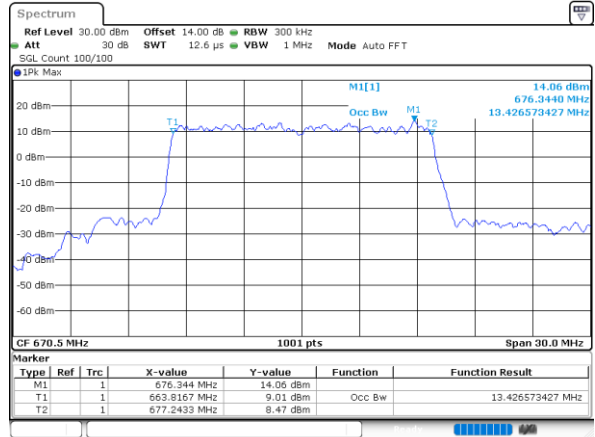

Highest Channel / 10MHz / 16QAM

Date: 8,NOV,2022 09:32:04

LTE Band 71

Lowest Channel / 15MHz / QPSK

Date: 8,NOV,2022 09:48:14

Lowest Channel / 15MHz / 16QAM

Date: 8,NOV,2022 09:48:38

Middle Channel / 15MHz / QPSK