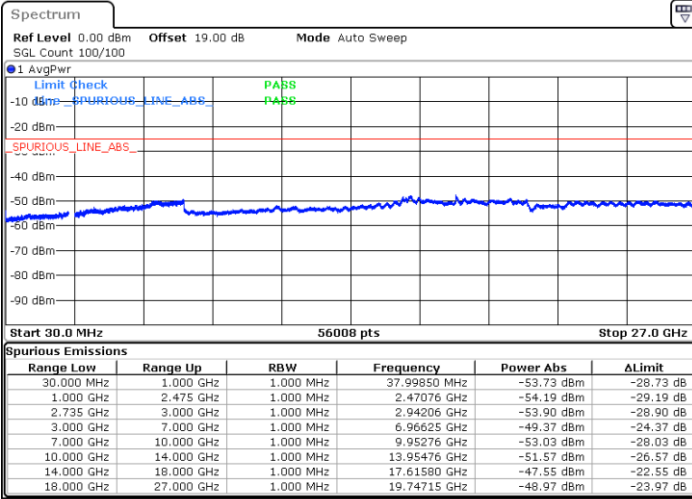

Date: 18.NOV.2022 15:35:58

Date: 18.NOV.2022 15:42:41

Middle Channel / FullRB

N/A

Date: 18.NOV.2022 15:34:37

LTE Band 41C / 20MHz+15MHz

64QAM

Highest Channel / 1RB0 and 1RB74

Highest Channel / 1RB99 and 1RB0

Date: 18.NOV.2022 15:57:20

Date: 18.NOV.2022 15:55:59

Highest Channel / FullIRB

N/A

Date: 18.NOV.2022 16:04:03

LTE Band 41C / 20MHz+20MHz

64QAM

Lowest Channel / 1RB0 and 1RB99

Lowest Channel / 1RB99 and 1RB0

Date: 14.NOV.2022 14:19:11

Date: 14.NOV.2022 14:11:02

Lowest Channel / FullRB

N/A

Date: 14.NOV.2022 14:20:50

LTE Band 41C / 20MHz+20MHz