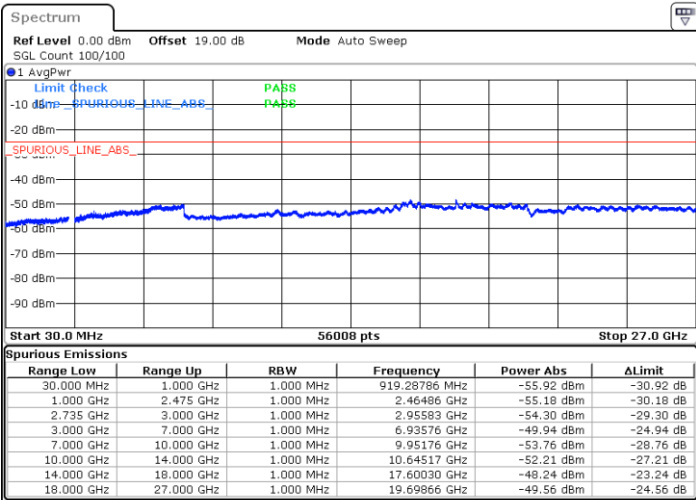

LTE Band 41C / 20MHz+10MHz

64QAM

Lowest Channel / 1RB0 and 1RB49

Lowest Channel / 1RB99 and 1RB0

Date: 18.NOV.2022 14:04:19

Date: 18.NOV.2022 13:57:40

Lowest Channel / FullRB

N/A

Date: 18.NOV.2022 14:05:40

LTE Band 41C / 20MHz+10MHz

64QAM

Middle Channel / 1RB0 and 1RB49

Middle Channel / 1RB99 and 1RB0

Date: 18.NOV.2022 14:13:44

Date: 18.NOV.2022 14:20:25

Middle Channel / FullRB

N/A

Date: 18.NOV.2022 14:12:24

LTE Band 41C / 20MHz+10MHz

64QAM

Highest Channel / 1RB0 and 1RB49

Highest Channel / 1RB99 and 1RB0

Date: 18.NOV.2022 14:35:02

Date: 18.NOV.2022 14:33:41

Highest Channel / FullIRB

N/A

Date: 18.NOV.2022 14:41:42

LTE Band 41C / 20MHz+15MHz

64QAM

Lowest Channel / 1RB0 and 1RB74

Lowest Channel / 1RB99 and 1RB0

Date: 18.NOV.2022 15:26:31