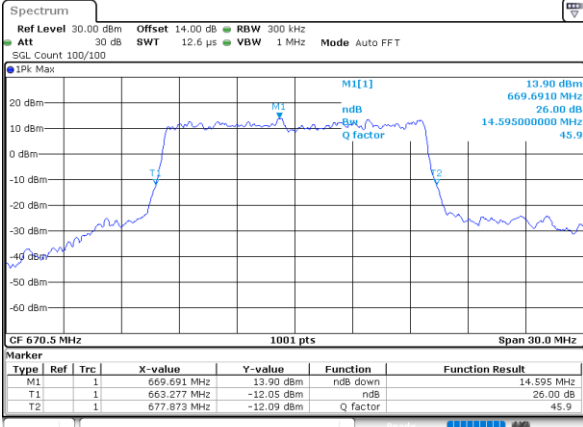

Highest Channel / 20MHz / QPSK

Date: 8,NOV,2022 10:23:17

Highest Channel / 20MHz / 16QAM

Date: 8,NOV,2022 10:23:41

LTE Band 71

Lowest Channel / 5MHz / 64QAM

Date: 8.NOV.2022 09:10:56

Lowest Channel / 10MHz / 64QAM

Date: 8.NOV.2022 09:39:34

Middle Channel / 5MHz / 64QAM

Date: 8.NOV.2022 09:14:46

Middle Channel / 10MHz / 64QAM

Date: 8.NOV.2022 09:43:14

Highest Channel / 5MHz / 64QAM

Date: 8.NOV.2022 09:16:30

Highest Channel / 10MHz / 64QAM

Date: 8.NOV.2022 09:44:48

LTE Band 71

Lowest Channel / 15MHz / 64QAM

Date: 8,NOV,2022 10:07:14

Lowest Channel / 20MHz / 64QAM

Date: 8,NOV,2022 10:30:23

Middle Channel / 15MHz / 64QAM

Date: 8,NOV,2022 10:50:34