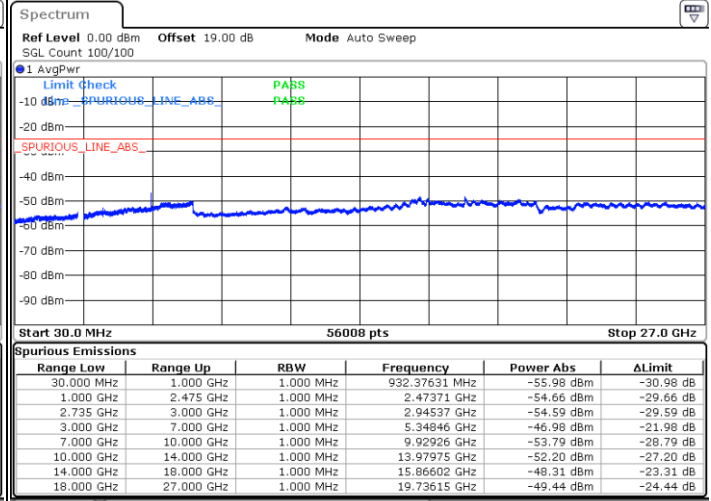

Date: 18.NOV.2022 15:19:50

Lowest Channel / FullRB

N/A

Date: 18.NOV.2022 15:27:52

LTE Band 41C / 20MHz+15MHz

64QAM

Middle Channel / 1RB0 and 1RB74

Middle Channel / 1RB99 and 1RB0

Date: 18.NOV.2022 15:35:58

Date: 18.NOV.2022 15:42:41

Middle Channel / FullRB

N/A

Date: 18.NOV.2022 15:34:37

LTE Band 41C / 20MHz+15MHz

64QAM

Highest Channel / 1RB0 and 1RB74

Highest Channel / 1RB99 and 1RB0

Date: 18.NOV.2022 15:57:20

Date: 18.NOV.2022 15:55:59

Highest Channel / FullIRB

N/A

Date: 18.NOV.2022 16:04:03

LTE Band 41C / 20MHz+20MHz

64QAM

Lowest Channel / 1RB0 and 1RB99

Lowest Channel / 1RB99 and 1RB0

Date: 14.NOV.2022 14:19:11

Date: 14.NOV.2022 14:11:02

Lowest Channel / FullRB

N/A

Date: 14.NOV.2022 14:20:50

LTE Band 41C / 20MHz+20MHz