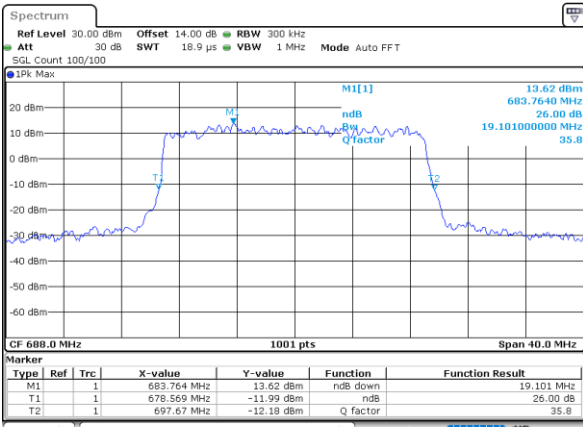

Lowest Channel / 20MHz / QPSK

Date: 8,NOV,2022 10:12:11

Lowest Channel / 20MHz / 16QAM

Date: 8,NOV,2022 10:12:35

Middle Channel / 20MHz / QPSK

Date: 8,NOV,2022 10:19:50

Middle Channel / 20MHz / 16QAM

Date: 8,NOV,2022 10:20:13

Highest Channel / 20MHz / QPSK

Date: 8,NOV,2022 10:23:17

Highest Channel / 20MHz / 16QAM

Date: 8,NOV,2022 10:23:41

LTE Band 71

Lowest Channel / 5MHz / 64QAM

Date: 8.NOV.2022 09:10:56

Lowest Channel / 10MHz / 64QAM