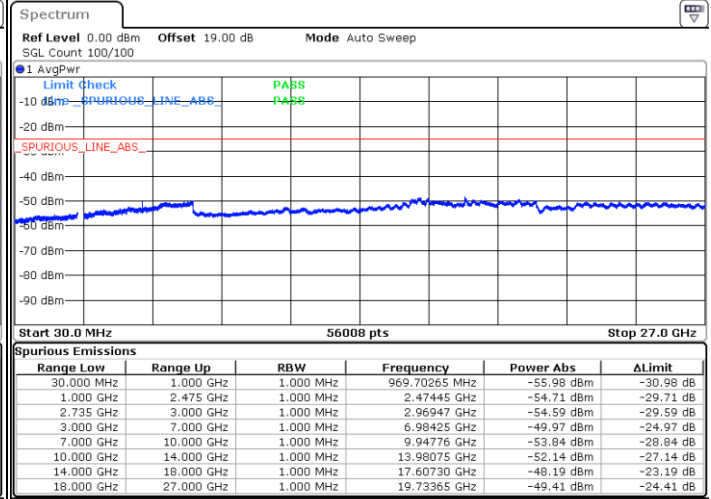

LTE Band 41C / 20MHz+10MHz

64QAM

Lowest Channel / 1RB0 and 1RB49

Lowest Channel / 1RB99 and 1RB0

Date: 18.NOV.2022 14:04:19

Date: 18.NOV.2022 13:57:40

Lowest Channel / FullRB

N/A

Date: 18.NOV.2022 14:05:40

LTE Band 41C / 20MHz+10MHz

64QAM

Middle Channel / 1RB0 and 1RB49

Middle Channel / 1RB99 and 1RB0

Date: 18.NOV.2022 14:13:44

Date: 18.NOV.2022 14:20:25

Middle Channel / FullRB

N/A

Date: 18.NOV.2022 14:12:24

LTE Band 41C / 20MHz+10MHz

64QAM

Highest Channel / 1RB0 and 1RB49

Highest Channel / 1RB99 and 1RB0

Date: 18.NOV.2022 14:35:02

Date: 18.NOV.2022 14:33:41