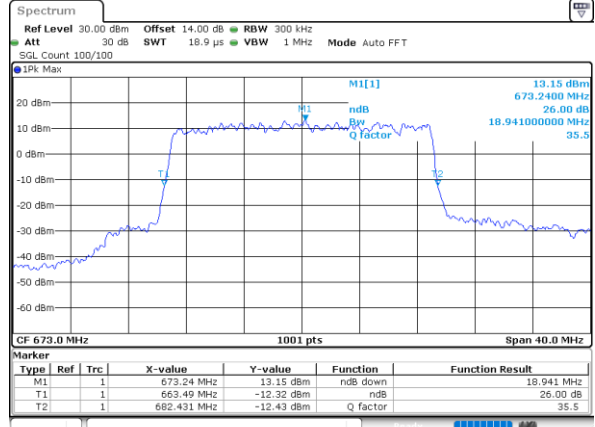

Lowest Channel / 20MHz / 16QAM

Date: 8,NOV,2022 10:12:35