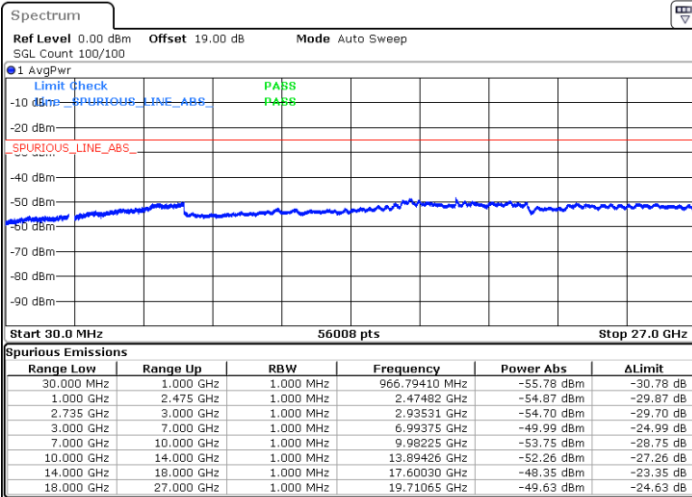

Highest Channel / FullIRB

N/A

Date: 18.NOV.2022 14:41:42

LTE Band 41C / 20MHz+15MHz

64QAM

Lowest Channel / 1RB0 and 1RB74

Lowest Channel / 1RB99 and 1RB0

Date: 18.NOV.2022 15:26:31

Date: 18.NOV.2022 15:19:50

Lowest Channel / FullRB

N/A

Date: 18.NOV.2022 15:27:52

LTE Band 41C / 20MHz+15MHz

64QAM

Middle Channel / 1RB0 and 1RB74

Middle Channel / 1RB99 and 1RB0

Date: 18.NOV.2022 15:35:58

Date: 18.NOV.2022 15:42:41

Middle Channel / FullRB

N/A

Date: 18.NOV.2022 15:34:37

LTE Band 41C / 20MHz+15MHz

64QAM

Highest Channel / 1RB0 and 1RB74

Highest Channel / 1RB99 and 1RB0

Date: 18.NOV.2022 15:57:20

Date: 18.NOV.2022 15:55:59

Highest Channel / FullIRB

N/A

Date: 18.NOV.2022 16:04:03

LTE Band 41C / 20MHz+20MHz

64QAM