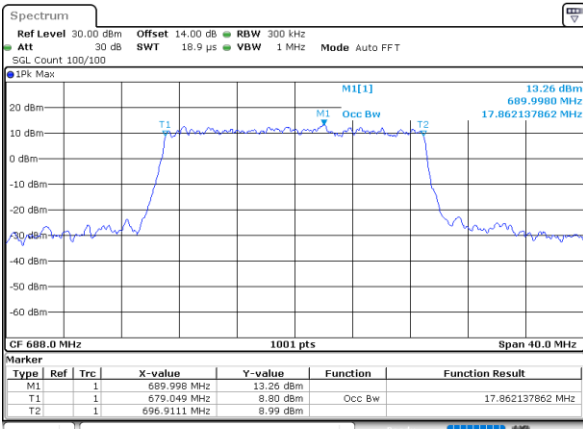

Lowest Channel / 20MHz / QPSK

Date: 8,NOV,2022 10:11:23

Lowest Channel / 20MHz / 16QAM

Date: 8,NOV,2022 10:11:47

Middle Channel / 20MHz / QPSK

Date: 8,NOV,2022 10:19:03

Middle Channel / 20MHz / 16QAM

Date: 8,NOV,2022 10:19:26

Highest Channel / 20MHz / QPSK

Date: 8,NOV,2022 10:22:29

Highest Channel / 20MHz / 16QAM

Date: 8,NOV,2022 10:22:53

LTE Band 71

Lowest Channel / 5MHz / 64QAM

Date: 8,NOV,2022 09:11:41

Lowest Channel / 10MHz / 64QAM