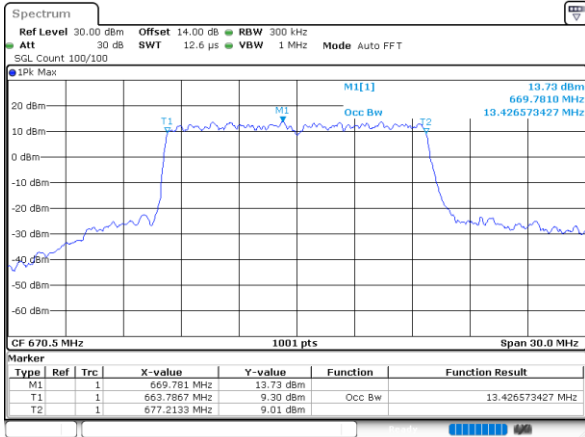

Highest Channel / 10MHz / 16QAM

Date: 8,NOV,2022 09:32:04

LTE Band 71

Lowest Channel / 15MHz / QPSK

Date: 8,NOV,2022 09:48:14

Lowest Channel / 15MHz / 16QAM

Date: 8,NOV,2022 09:48:38

Middle Channel / 15MHz / QPSK