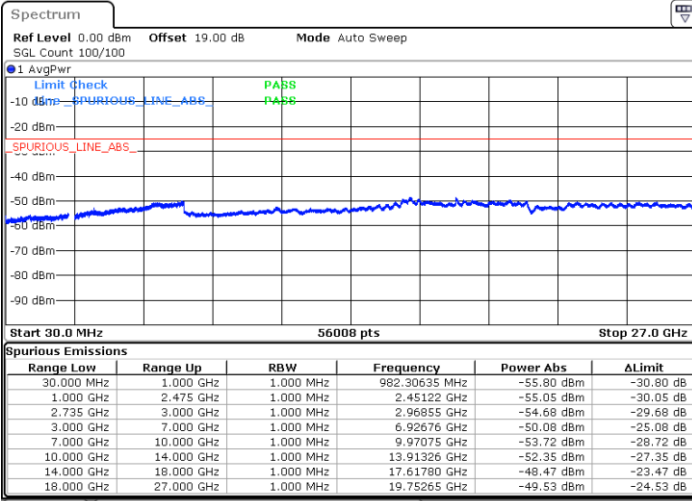

Date: 18.NOV.2022 15:19:50

Lowest Channel / FullRB

N/A

Date: 18.NOV.2022 15:27:52

LTE Band 41C / 20MHz+15MHz

64QAM

Middle Channel / 1RB0 and 1RB74

Middle Channel / 1RB99 and 1RB0

Date: 18.NOV.2022 15:35:58

Date: 18.NOV.2022 15:42:41

Middle Channel / FullRB

N/A

Date: 18.NOV.2022 15:34:37

LTE Band 41C / 20MHz+15MHz

64QAM

Highest Channel / 1RB0 and 1RB74

Highest Channel / 1RB99 and 1RB0

Date: 18.NOV.2022 15:57:20

Date: 18.NOV.2022 15:55:59

Highest Channel / FullIRB

N/A

Date: 18.NOV.2022 16:04:03

LTE Band 41C / 20MHz+20MHz

64QAM

Lowest Channel / 1RB0 and 1RB99

Lowest Channel / 1RB99 and 1RB0

Date: 14.NOV.2022 14:19:11

Date: 14.NOV.2022 14:11:02

Lowest Channel / FullRB

N/A

Date: 14.NOV.2022 14:20:50

LTE Band 41C / 20MHz+20MHz