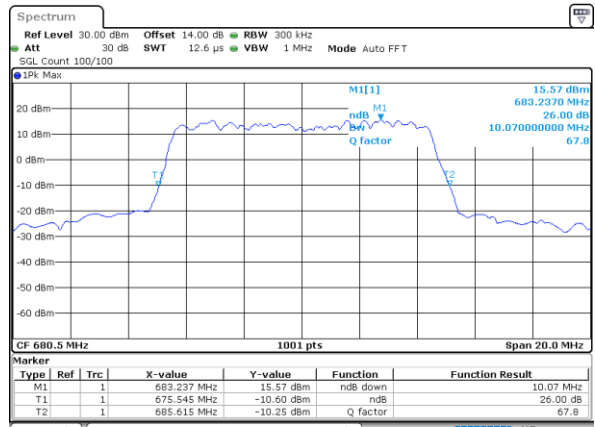

Date: 8,NOV,2022 08:59:51

Highest Channel / 5MHz / QPSK

Date: 8,NOV,2022 09:03:14

Highest Channel / 5MHz / 16QAM

Date: 8,NOV,2022 09:03:38

LTE Band 71

Lowest Channel / 10MHz / QPSK

Date: 8,NOV,2022 09:20:54

Lowest Channel / 10MHz / 16QAM

Date: 8,NOV,2022 09:21:18

Middle Channel / 10MHz / QPSK

Date: 8,NOV,2022 09:28:51

Middle Channel / 10MHz / 16QAM

Date: 8,NOV,2022 09:29:14

Highest Channel / 10MHz / QPSK

Date: 8,NOV,2022 09:32:28

Highest Channel / 10MHz / 16QAM

Date: 8,NOV,2022 09:32:52

LTE Band 71

Lowest Channel / 15MHz / QPSK

Date: 8,NOV,2022 09:49:02

Lowest Channel / 15MHz / 16QAM

Date: 8,NOV,2022 09:49:26

Middle Channel / 15MHz / QPSK