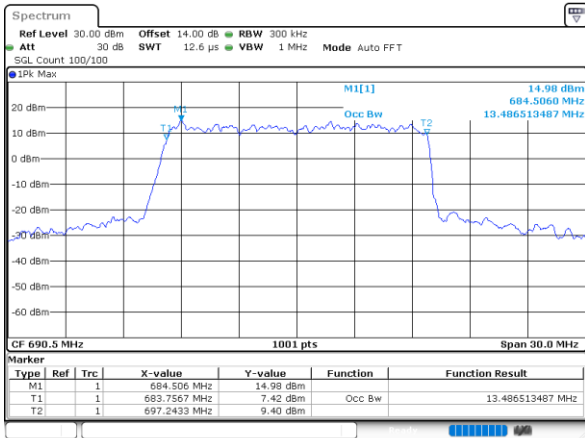

Highest Channel / 15MHz / QPSK

Date: 8,NOV,2022 09:59:19