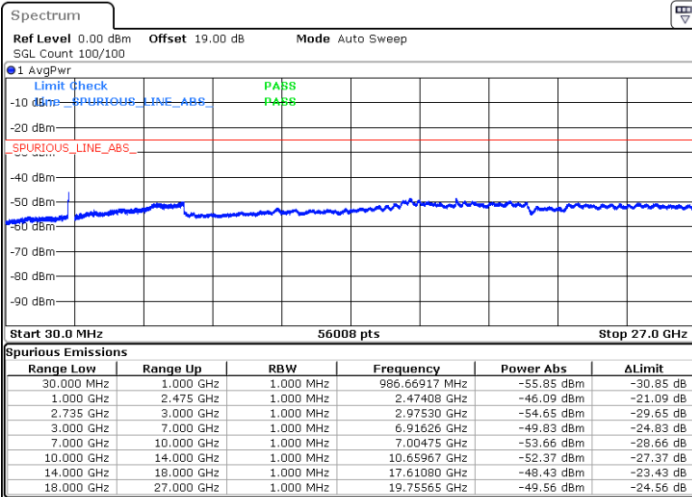

LTE Band 41C / 20MHz+10MHz

64QAM

Lowest Channel / 1RB0 and 1RB49

Lowest Channel / 1RB99 and 1RB0

Date: 18.NOV.2022 14:04:19

Date: 18.NOV.2022 13:57:40

Lowest Channel / FullRB

N/A

Date: 18.NOV.2022 14:05:40

LTE Band 41C / 20MHz+10MHz

64QAM

Middle Channel / 1RB0 and 1RB49

Middle Channel / 1RB99 and 1RB0

Date: 18.NOV.2022 14:13:44

Date: 18.NOV.2022 14:20:25

Middle Channel / FullRB

N/A

Date: 18.NOV.2022 14:12:24

LTE Band 41C / 20MHz+10MHz

64QAM

Highest Channel / 1RB0 and 1RB49

Highest Channel / 1RB99 and 1RB0

Date: 18.NOV.2022 14:35:02

Date: 18.NOV.2022 14:33:41