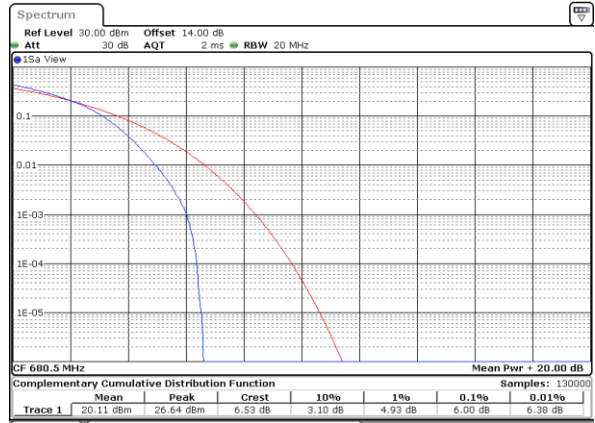

Date: 8,NOV,2022 10:42:51

Highest Channel / 1RB

Date: 8,NOV,2022 10:43:16

Highest Channel / Full RB

Date: 8,NOV,2022 10:43:41

LTE Band 71 / 20MHz / 16QAM

Lowest Channel / 1RB

Date: 8,NOV,2022 10:39:04

Lowest Channel / Full RB

Date: 8,NOV,2022 10:39:30

Middle Channel / 1RB

Date: 8,NOV,2022 10:39:55

Middle Channel / Full RB

Date: 8,NOV,2022 10:40:19

Highest Channel / 1RB

Date: 8,NOV,2022 10:40:44

Highest Channel / Full RB

Date: 8,NOV,2022 10:41:10

LTE Band 71 / 20MHz / 64QAM

Lowest Channel / 1RB

Date: 8,NOV,2022 10:44:07

Lowest Channel / Full RB

Date: 8,NOV,2022 10:44:32

Middle Channel / 1RB