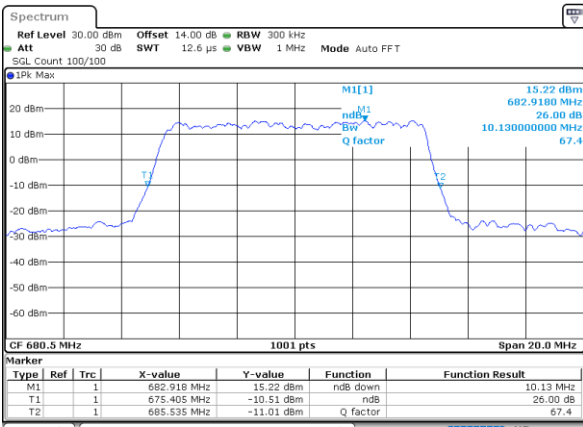

Middle Channel / 10MHz / QPSK

Date: 8,NOV,2022 09:28:51