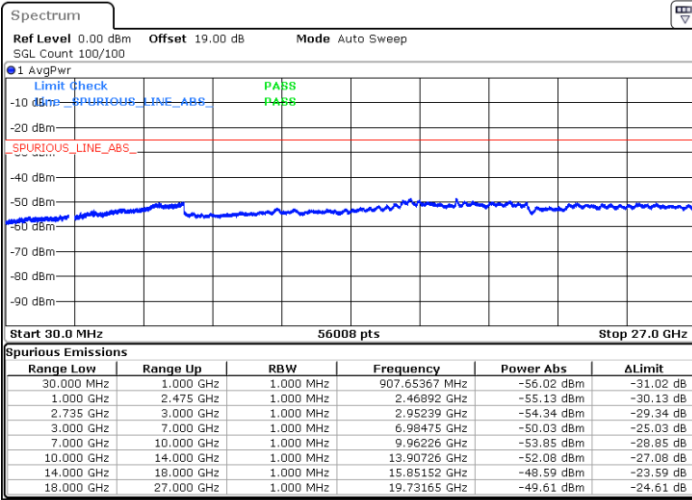

Date: 18.NOV.2022 15:35:58

Date: 18.NOV.2022 15:42:41

Middle Channel / FullRB

N/A

Date: 18.NOV.2022 15:34:37

LTE Band 41C / 20MHz+15MHz

64QAM

Highest Channel / 1RB0 and 1RB74

Highest Channel / 1RB99 and 1RB0

Date: 18.NOV.2022 15:57:20

Date: 18.NOV.2022 15:55:59

Highest Channel / FullIRB

N/A

Date: 18.NOV.2022 16:04:03

LTE Band 41C / 20MHz+20MHz

64QAM

Lowest Channel / 1RB0 and 1RB99

Lowest Channel / 1RB99 and 1RB0

Date: 14.NOV.2022 14:19:11

Date: 14.NOV.2022 14:11:02

Lowest Channel / FullRB

N/A

Date: 14.NOV.2022 14:20:50

LTE Band 41C / 20MHz+20MHz