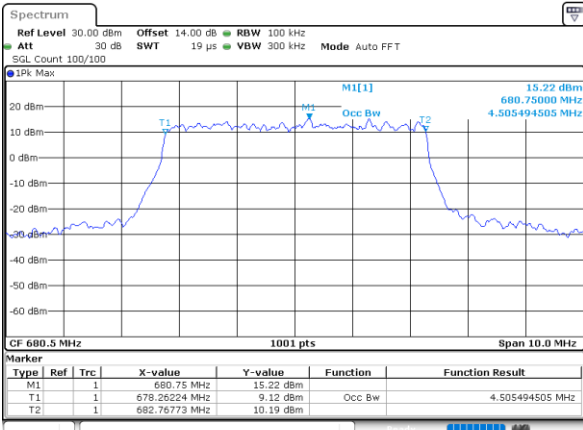

Middle Channel / 20MHz / 64QAM

Date: 8,NOV,2022 10:34:03

Highest Channel / 15MHz / 64QAM

Date: 8,NOV,2022 10:52:08

Highest Channel / 20MHz / 64QAM

Date: 8,NOV,2022 10:35:37

Occupied Bandwidth

Mode	LTE Band 71 : 99%OBW(MHz)											
BW	1.4MHz		3MHz		5MHz		10MHz		15MHz		20MHz	
Mod.	QPSK	16QAM	QPSK	16QAM	QPSK	16QAM	QPSK	16QAM	QPSK	16QAM	QPSK	16QAM
Lowest CH	-	-	-	-	4.55	4.49	8.99	9.07	13.43	13.43	17.86	17.86
Middle CH	-	-	-	-	4.51	4.49	8.99	9.03	13.46	13.40	17.90	17.90
Highest CH	-	-	-	-	4.53	4.51	8.99	9.03	13.49	13.43	17.86	17.82
Mode	LTE Band 71 : 99%OBW(MHz)											
BW	1.4MHz		3MHz		5MHz		10MHz		15MHz		20MHz	
Mod.	64QAM		64QAM		64QAM		64QAM		64QAM		64QAM	
Lowest CH	-	-	-	-	4.50	-	9.01	-	13.49	-	17.82	-
Middle CH	-	-	-	-	4.48	-	9.07	-	13.46	-	17.78	-
Highest CH	-	-	-	-	4.50	-	9.03	-	13.40	-	17.86	-

LTE Band 71

Lowest Channel / 5MHz / QPSK

Date: 8,NOV,2022 08:50:22

Lowest Channel / 5MHz / 16QAM

Date: 8,NOV,2022 08:50:46

Middle Channel / 5MHz / QPSK

Date: 8,NOV,2022 08:58:41

Middle Channel / 5MHz / 16QAM

Date: 8,NOV,2022 08:59:04

Highest Channel / 5MHz / QPSK

Date: 8,NOV,2022 09:02:26

Highest Channel / 5MHz / 16QAM

Date: 8,NOV,2022 09:02:50

LTE Band 71

Lowest Channel / 10MHz / QPSK

Date: 8,NOV,2022 09:20:06