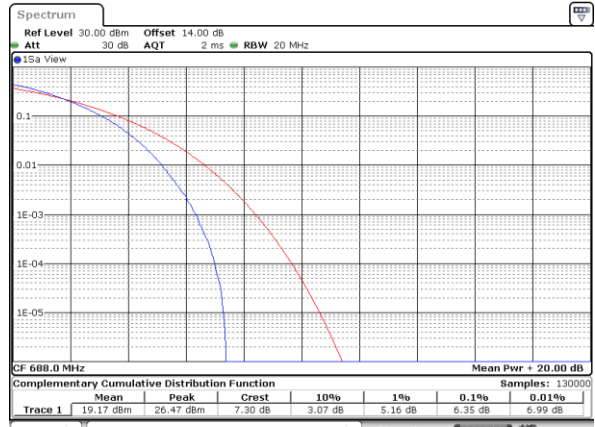

Highest Channel / Full RB

Date: 8,NOV,2022 10:41:10

LTE Band 71 / 20MHz / 64QAM

Lowest Channel / 1RB

Date: 8,NOV,2022 10:44:07

Lowest Channel / Full RB

Date: 8,NOV,2022 10:44:32

Middle Channel / 1RB

Date: 8,NOV,2022 10:44:57

Middle Channel / Full RB

Date: 8,NOV,2022 10:45:22

Highest Channel / 1RB

Date: 8,NOV,2022 10:45:47

Highest Channel / Full RB

Date: 8,NOV,2022 10:46:13

26dB Bandwidth

Mode	LTE Band 71 : 26dB BW(MHz)											
BW	1.4MHz		3MHz		5MHz		10MHz		15MHz		20MHz	
Mod.	QPSK	16QAM	QPSK	16QAM	QPSK	16QAM	QPSK	16QAM	QPSK	16QAM	QPSK	16QAM
Lowest CH	-	-	-	-	4.89	4.90	9.75	9.97	14.45	14.48	18.94	18.94
Middle CH	-	-	-	-	4.93	5.16	10.13	10.07	14.63	14.54	18.94	19.14
Highest CH	-	-	-	-	5.03	4.94	10.19	9.83	14.45	14.45	19.10	19.02
Mode	LTE Band 71 : 26dB BW(MHz)											
BW	1.4MHz		3MHz		5MHz		10MHz		15MHz		20MHz	
Mod.	64QAM		64QAM		64QAM		64QAM		64QAM		64QAM	
Lowest CH	-	-	-	-	5.09	-	9.79	-	14.60	-	18.94	-
Middle CH	-	-	-	-	5.08	-	9.59	-	14.33	-	18.94	-
Highest CH	-	-	-	-	4.93	-	10.07	-	14.45	-	19.46	-