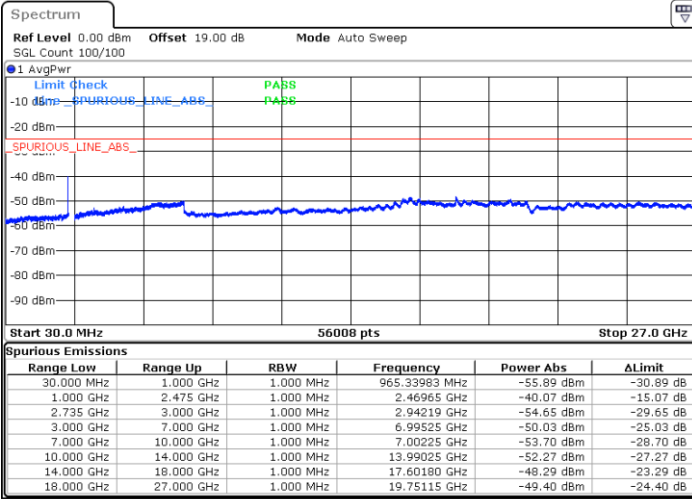

LTE Band 41C / 20MHz+10MHz

64QAM

Lowest Channel / 1RB0 and 1RB49

Lowest Channel / 1RB99 and 1RB0

Date: 18.NOV.2022 14:04:19

Date: 18.NOV.2022 13:57:40

Lowest Channel / FullRB

N/A

Date: 18.NOV.2022 14:05:40

LTE Band 41C / 20MHz+10MHz

64QAM

Middle Channel / 1RB0 and 1RB49

Middle Channel / 1RB99 and 1RB0

Date: 18.NOV.2022 14:13:44

Date: 18.NOV.2022 14:20:25

Middle Channel / FullRB