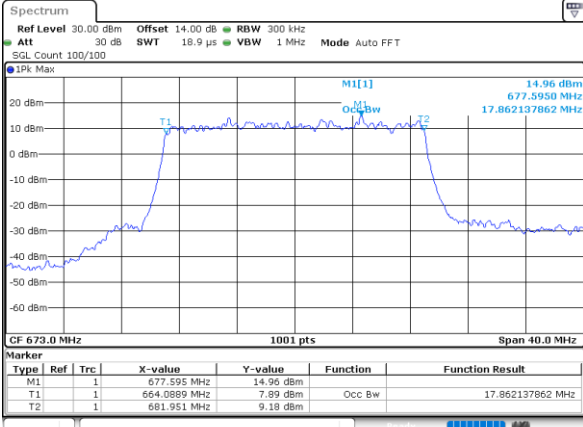

LTE Band 71

Lowest Channel / 20MHz / QPSK

Date: 8,NOV,2022 10:11:23