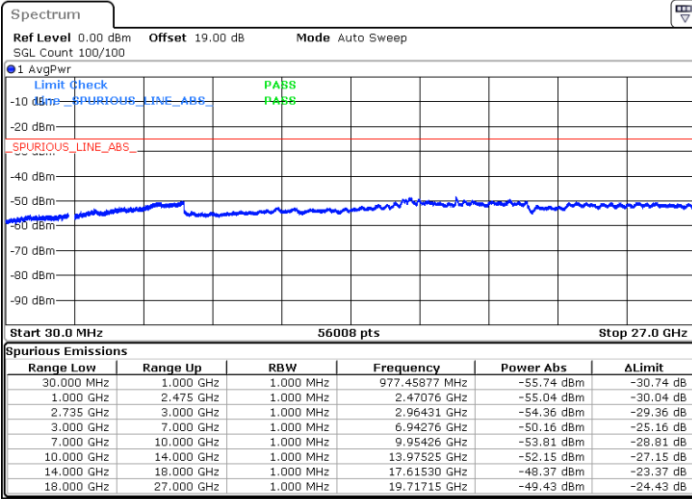

Highest Channel / FullIRB

N/A

Date: 18.NOV.2022 14:41:42

LTE Band 41C / 20MHz+15MHz

64QAM

Lowest Channel / 1RB0 and 1RB74

Lowest Channel / 1RB99 and 1RB0

Date: 18.NOV.2022 15:26:31

Date: 18.NOV.2022 15:19:50

Lowest Channel / FullRB

N/A

Date: 18.NOV.2022 15:27:52

LTE Band 41C / 20MHz+15MHz

64QAM

Middle Channel / 1RB0 and 1RB74

Middle Channel / 1RB99 and 1RB0

Date: 18.NOV.2022 15:35:58

Date: 18.NOV.2022 15:42:41

Middle Channel / FullRB

N/A

Date: 18.NOV.2022 15:34:37

LTE Band 41C / 20MHz+15MHz

64QAM

Highest Channel / 1RB0 and 1RB74

Highest Channel / 1RB99 and 1RB0

Date: 18.NOV.2022 15:57:20

Date: 18.NOV.2022 15:55:59

Highest Channel / FullIRB

N/A

Date: 18.NOV.2022 16:04:03

LTE Band 41C / 20MHz+20MHz

64QAM