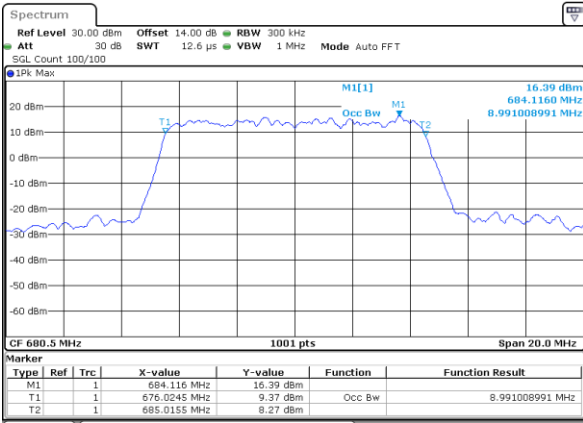

Middle Channel / 10MHz / QPSK

Date: 8,NOV,2022 09:28:04