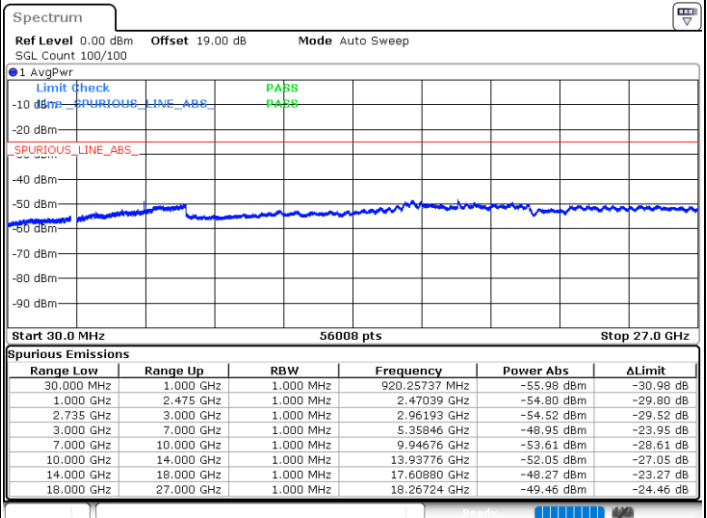

N/A

Date: 18.NOV.2022 14:12:24

LTE Band 41C / 20MHz+10MHz

64QAM

Highest Channel / 1RB0 and 1RB49

Highest Channel / 1RB99 and 1RB0

Date: 18.NOV.2022 14:35:02

Date: 18.NOV.2022 14:33:41

Highest Channel / FullIRB

N/A

Date: 18.NOV.2022 14:41:42

LTE Band 41C / 20MHz+15MHz

64QAM

Lowest Channel / 1RB0 and 1RB74

Lowest Channel / 1RB99 and 1RB0

Date: 18.NOV.2022 15:26:31