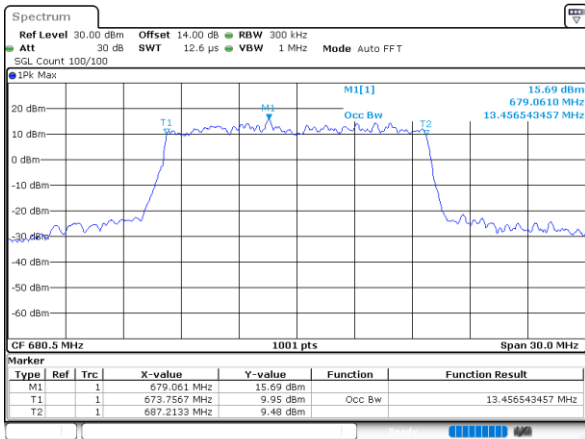

Highest Channel / 10MHz / 16QAM

Date: 8,NOV,2022 09:32:04

LTE Band 71

Lowest Channel / 15MHz / QPSK

Date: 8,NOV,2022 09:48:14

Lowest Channel / 15MHz / 16QAM

Date: 8,NOV,2022 09:48:38

Middle Channel / 15MHz / QPSK