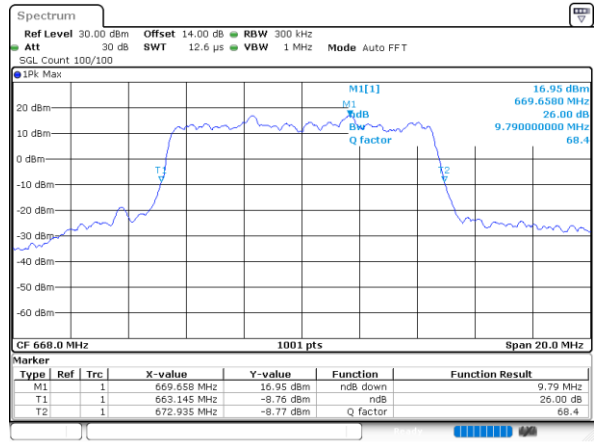

Highest Channel / 20MHz / QPSK

Date: 8,NOV,2022 10:23:17

Highest Channel / 20MHz / 16QAM

Date: 8,NOV,2022 10:23:41

LTE Band 71

Lowest Channel / 5MHz / 64QAM

Date: 8.NOV.2022 09:10:56

Lowest Channel / 10MHz / 64QAM

Date: 8.NOV.2022 09:39:34

Middle Channel / 5MHz / 64QAM

Date: 8.NOV.2022 09:14:46

Middle Channel / 10MHz / 64QAM

Date: 8.NOV.2022 09:43:14

Highest Channel / 5MHz / 64QAM

Date: 8.NOV.2022 09:16:30

Highest Channel / 10MHz / 64QAM