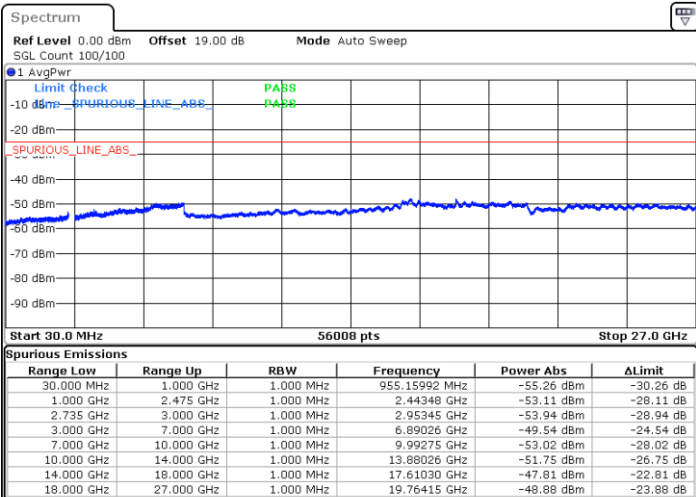

Lowest Channel / 1RB0 and 1RB99

Lowest Channel / 1RB99 and 1RB0

Date: 14.NOV.2022 14:19:11

Date: 14.NOV.2022 14:11:02

Lowest Channel / FullRB

N/A

Date: 14.NOV.2022 14:20:50

LTE Band 41C / 20MHz+20MHz

64QAM

MiddleChannel / 1RB0 and 1RB99

Middle Channel / 1RB99 and 1RB0

Date: 14.NOV.2022 15:11:18

Date: 14.NOV.2022 15:19:28

Middle Channel / FullIRB

N/A

Date: 14.NOV.2022 15:09:40

LTE Band 41C / 20MHz+20MHz

64QAM

Highest Channel / 1RB0 and 1RB99

Highest Channel / 1RB99 and 1RB0

Date: 14.NOV.2022 15:53:06

Date: 14.NOV.2022 15:51:28

Highest Channel / FullIRB

N/A

Date: 14.NOV.2022 16:01:17

LTE Band 71

Peak-to-Average Ratio

Mode	LTE Band 71 / 20MHz				
Mod.	QPSK		16QAM		Limit: 13dB
RB Size	1RB	Full RB	1RB	Full RB	Result
Lowest CH	4.55	5.10	5.13	6.12	PASS
Middle CH	4.52	4.96	5.10	6.00	
Highest CH	4.46	4.90	5.28	5.80	
Mode	LTE Band 71 / 20MHz				
Mod.	64QAM				Limit: 13dB
RB Size	1RB	Full RB			Result
Lowest CH	6.03	6.64	-	-	PASS
Middle CH	6.29	6.43	-	-	
Highest CH	6.14	6.35	-	-	