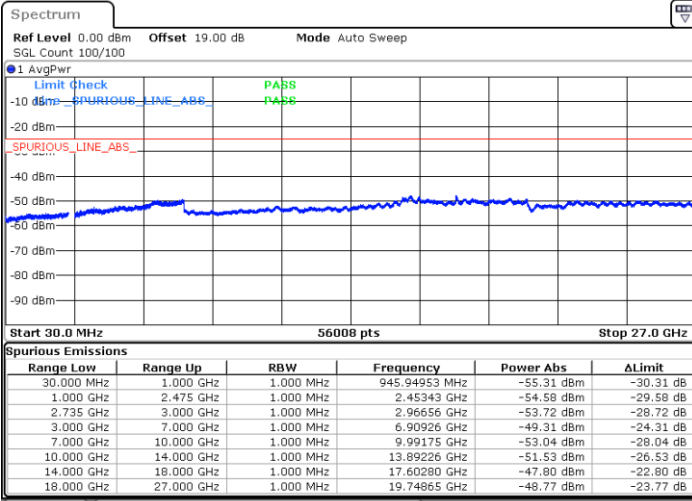

Lowest Channel / 1RB0 and 1RB99

Lowest Channel / 1RB99 and 1RB0

Date: 14.NOV.2022 14:19:11

Date: 14.NOV.2022 14:11:02

Lowest Channel / FullRB

N/A

Date: 14.NOV.2022 14:20:50

LTE Band 41C / 20MHz+20MHz

64QAM

MiddleChannel / 1RB0 and 1RB99

Middle Channel / 1RB99 and 1RB0

Date: 14.NOV.2022 15:11:18

Date: 14.NOV.2022 15:19:28

Middle Channel / FullIRB

N/A

Date: 14.NOV.2022 15:09:40

LTE Band 41C / 20MHz+20MHz

64QAM

Highest Channel / 1RB0 and 1RB99

Highest Channel / 1RB99 and 1RB0

Date: 14.NOV.2022 15:53:06

Date: 14.NOV.2022 15:51:28

Highest Channel / FullIRB

N/A

Date: 14.NOV.2022 16:01:17

LTE Band 71

Peak-to-Average Ratio

Mode	LTE Band 71 / 20MHz				
Mod.	QPSK		16QAM		Limit: 13dB
RB Size	1RB	Full RB	1RB	Full RB	Result
Lowest CH	4.55	5.10	5.13	6.12	PASS
Middle CH	4.52	4.96	5.10	6.00	
Highest CH	4.46	4.90	5.28	5.80	
Mode	LTE Band 71 / 20MHz				
Mod.	64QAM				Limit: 13dB
RB Size	1RB	Full RB			Result
Lowest CH	6.03	6.64	-	-	PASS
Middle CH	6.29	6.43	-	-	
Highest CH	6.14	6.35	-	-	