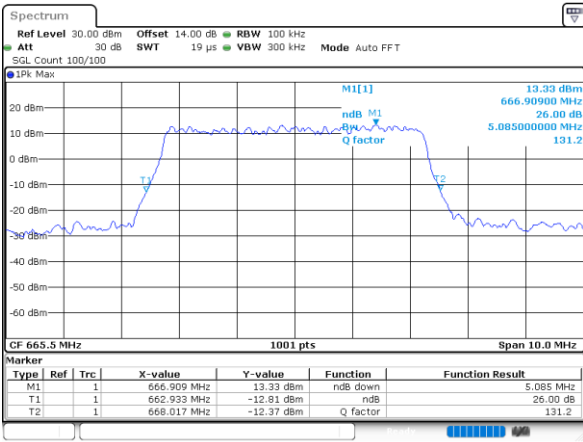

Highest Channel / 20MHz / QPSK

Date: 8,NOV,2022 10:23:17

Highest Channel / 20MHz / 16QAM

Date: 8,NOV,2022 10:23:41

LTE Band 71

Lowest Channel / 5MHz / 64QAM

Date: 8.NOV.2022 09:10:56

Lowest Channel / 10MHz / 64QAM