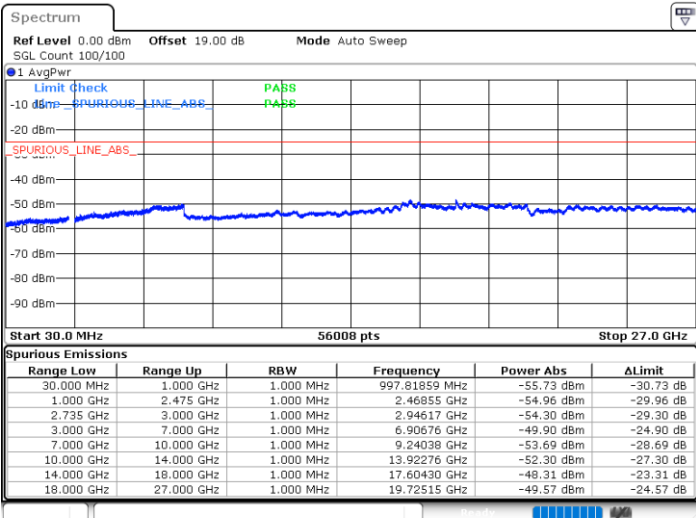

N/A

Date: 18.NOV.2022 14:12:24

LTE Band 41C / 20MHz+10MHz

64QAM

Highest Channel / 1RB0 and 1RB49

Highest Channel / 1RB99 and 1RB0

Date: 18.NOV.2022 14:35:02

Date: 18.NOV.2022 14:33:41

Highest Channel / FullIRB

N/A

Date: 18.NOV.2022 14:41:42

LTE Band 41C / 20MHz+15MHz

64QAM

Lowest Channel / 1RB0 and 1RB74

Lowest Channel / 1RB99 and 1RB0

Date: 18.NOV.2022 15:26:31