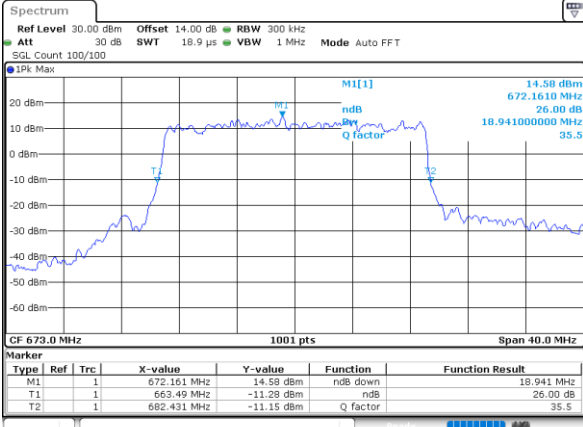

LTE Band 71

Lowest Channel / 20MHz / QPSK

Date: 8,NOV,2022 10:12:11