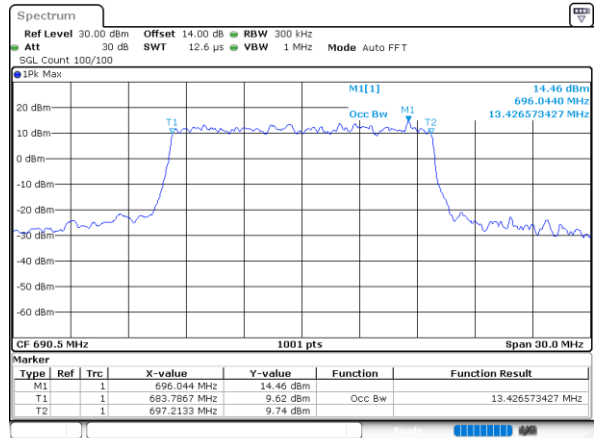

Highest Channel / 10MHz / 16QAM

Date: 8,NOV,2022 09:32:04

LTE Band 71

Lowest Channel / 15MHz / QPSK

Date: 8,NOV,2022 09:48:14

Lowest Channel / 15MHz / 16QAM

Date: 8,NOV,2022 09:48:38

Middle Channel / 15MHz / QPSK

Date: 8,NOV,2022 09:55:54

Middle Channel / 15MHz / 16QAM

Date: 8,NOV,2022 09:56:17

Highest Channel / 15MHz / QPSK

Date: 8,NOV,2022 09:59:19

Highest Channel / 15MHz / 16QAM

Date: 8,NOV,2022 09:59:43

LTE Band 71