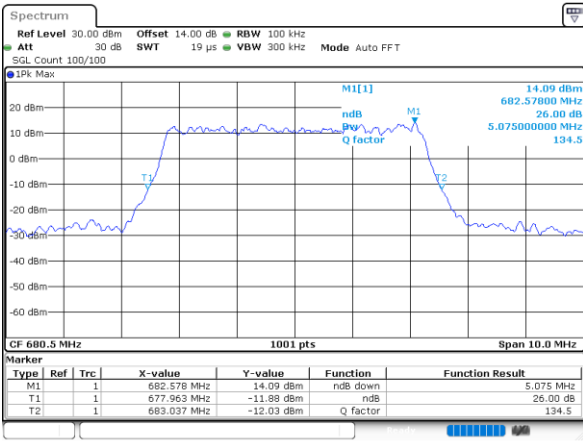

Middle Channel / 5MHz / 64QAM

Date: 8.NOV.2022 09:14:46