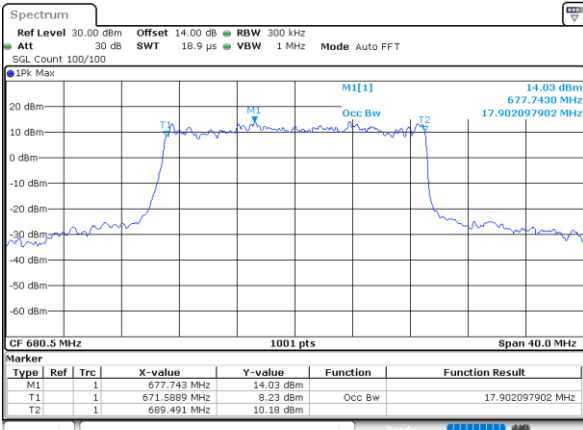

Date: 8,NOV,2022 09:55:54

Middle Channel / 15MHz / 16QAM

Date: 8,NOV,2022 09:56:17

Highest Channel / 15MHz / QPSK

Date: 8,NOV,2022 09:59:19

Highest Channel / 15MHz / 16QAM

Date: 8,NOV,2022 09:59:43

LTE Band 71

Lowest Channel / 20MHz / QPSK

Date: 8,NOV,2022 10:11:23

Lowest Channel / 20MHz / 16QAM

Date: 8,NOV,2022 10:11:47

Middle Channel / 20MHz / QPSK

Date: 8,NOV,2022 10:19:03

Middle Channel / 20MHz / 16QAM

Date: 8,NOV,2022 10:19:26

Highest Channel / 20MHz / QPSK

Date: 8,NOV,2022 10:22:29

Highest Channel / 20MHz / 16QAM

Date: 8,NOV,2022 10:22:53

LTE Band 71

Lowest Channel / 5MHz / 64QAM

Date: 8,NOV,2022 09:11:41

Lowest Channel / 10MHz / 64QAM