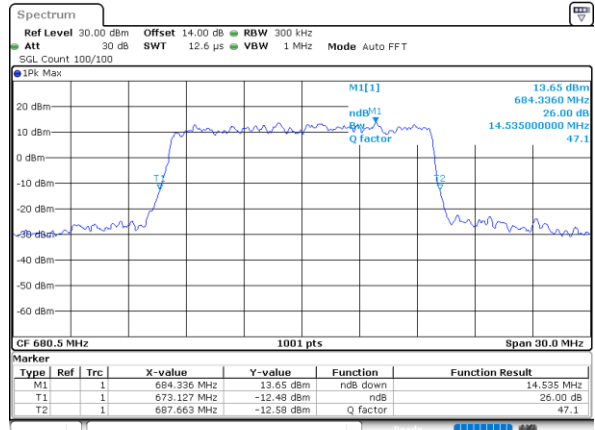

Highest Channel / 10MHz / 16QAM

Date: 8,NOV,2022 09:32:52

LTE Band 71

Lowest Channel / 15MHz / QPSK

Date: 8,NOV,2022 09:49:02

Lowest Channel / 15MHz / 16QAM

Date: 8,NOV,2022 09:49:26

Middle Channel / 15MHz / QPSK

Date: 8,NOV,2022 09:56:41

Middle Channel / 15MHz / 16QAM

Date: 8,NOV,2022 09:57:04

Highest Channel / 15MHz / QPSK

Date: 8,NOV,2022 10:00:07

Highest Channel / 15MHz / 16QAM

Date: 8,NOV,2022 10:00:31

LTE Band 71