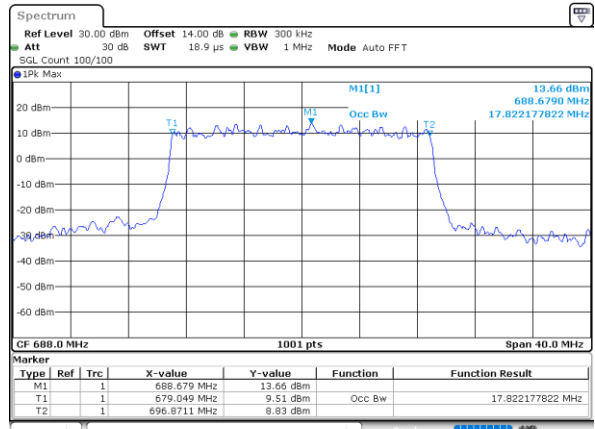

Lowest Channel / 20MHz / QPSK

Date: 8,NOV,2022 10:11:23

Lowest Channel / 20MHz / 16QAM

Date: 8,NOV,2022 10:11:47

Middle Channel / 20MHz / QPSK

Date: 8,NOV,2022 10:19:03

Middle Channel / 20MHz / 16QAM

Date: 8,NOV,2022 10:19:26

Highest Channel / 20MHz / QPSK

Date: 8,NOV,2022 10:22:29

Highest Channel / 20MHz / 16QAM

Date: 8,NOV,2022 10:22:53

LTE Band 71

Lowest Channel / 5MHz / 64QAM

Date: 8,NOV,2022 09:11:41

Lowest Channel / 10MHz / 64QAM