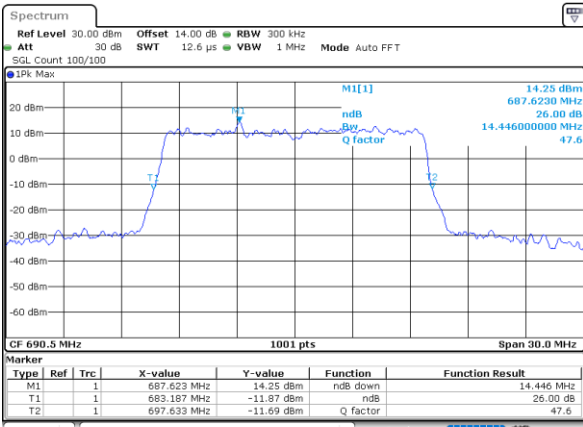

Date: 8.NOV.2022 09:44:48

LTE Band 71

Lowest Channel / 15MHz / 64QAM

Date: 8,NOV,2022 10:07:14

Lowest Channel / 20MHz / 64QAM

Date: 8,NOV,2022 10:30:23

Middle Channel / 15MHz / 64QAM

Date: 8,NOV,2022 10:50:34

Middle Channel / 20MHz / 64QAM

Date: 8,NOV,2022 10:34:03

Highest Channel / 15MHz / 64QAM

Date: 8,NOV,2022 10:52:08

Highest Channel / 20MHz / 64QAM

Date: 8,NOV,2022 10:35:37

Occupied Bandwidth

Mode	LTE Band 71 : 99%OBW(MHz)											
BW	1.4MHz		3MHz		5MHz		10MHz		15MHz		20MHz	
Mod.	QPSK	16QAM	QPSK	16QAM	QPSK	16QAM	QPSK	16QAM	QPSK	16QAM	QPSK	16QAM
Lowest CH	-	-	-	-	4.55	4.49	8.99	9.07	13.43	13.43	17.86	17.86
Middle CH	-	-	-	-	4.51	4.49	8.99	9.03	13.46	13.40	17.90	17.90
Highest CH	-	-	-	-	4.53	4.51	8.99	9.03	13.49	13.43	17.86	17.82
Mode	LTE Band 71 : 99%OBW(MHz)											
BW	1.4MHz		3MHz		5MHz		10MHz		15MHz		20MHz	
Mod.	64QAM		64QAM		64QAM		64QAM		64QAM		64QAM	
Lowest CH	-	-	-	-	4.50	-	9.01	-	13.49	-	17.82	-
Middle CH	-	-	-	-	4.48	-	9.07	-	13.46	-	17.78	-
Highest CH	-	-	-	-	4.50	-	9.03	-	13.40	-	17.86	-