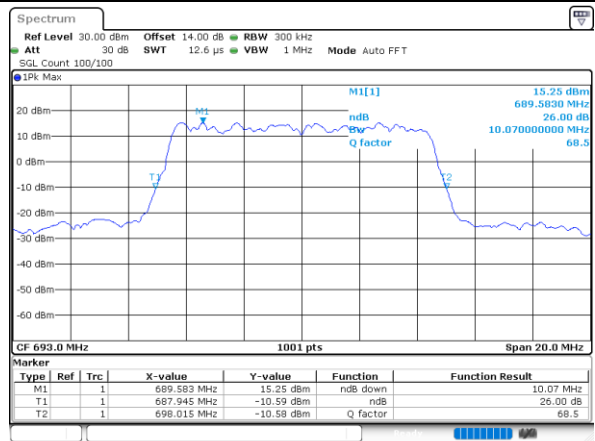

Highest Channel / 20MHz / QPSK

Date: 8,NOV,2022 10:23:17

Highest Channel / 20MHz / 16QAM

Date: 8,NOV,2022 10:23:41

LTE Band 71

Lowest Channel / 5MHz / 64QAM

Date: 8.NOV.2022 09:10:56

Lowest Channel / 10MHz / 64QAM

Date: 8.NOV.2022 09:39:34

Middle Channel / 5MHz / 64QAM

Date: 8.NOV.2022 09:14:46

Middle Channel / 10MHz / 64QAM

Date: 8.NOV.2022 09:43:14

Highest Channel / 5MHz / 64QAM

Date: 8.NOV.2022 09:16:30

Highest Channel / 10MHz / 64QAM

Date: 8.NOV.2022 09:44:48

LTE Band 71

Lowest Channel / 15MHz / 64QAM

Date: 8,NOV,2022 10:07:14

Lowest Channel / 20MHz / 64QAM

Date: 8,NOV,2022 10:30:23

Middle Channel / 15MHz / 64QAM

Date: 8,NOV,2022 10:50:34