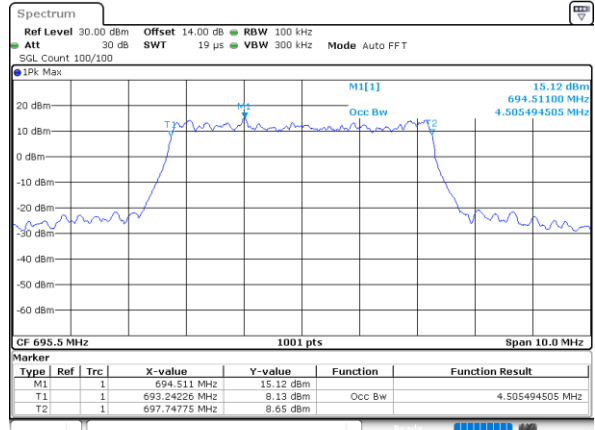

Middle Channel / 20MHz / 64QAM

Date: 8,NOV,2022 10:34:03

Highest Channel / 15MHz / 64QAM

Date: 8,NOV,2022 10:52:08

Highest Channel / 20MHz / 64QAM

Date: 8,NOV,2022 10:35:37

Occupied Bandwidth

Mode	LTE Band 71 : 99%OBW(MHz)											
BW	1.4MHz		3MHz		5MHz		10MHz		15MHz		20MHz	
Mod.	QPSK	16QAM	QPSK	16QAM	QPSK	16QAM	QPSK	16QAM	QPSK	16QAM	QPSK	16QAM
Lowest CH	-	-	-	-	4.55	4.49	8.99	9.07	13.43	13.43	17.86	17.86
Middle CH	-	-	-	-	4.51	4.49	8.99	9.03	13.46	13.40	17.90	17.90
Highest CH	-	-	-	-	4.53	4.51	8.99	9.03	13.49	13.43	17.86	17.82
Mode	LTE Band 71 : 99%OBW(MHz)											
BW	1.4MHz		3MHz		5MHz		10MHz		15MHz		20MHz	
Mod.	64QAM		64QAM		64QAM		64QAM		64QAM		64QAM	
Lowest CH	-	-	-	-	4.50	-	9.01	-	13.49	-	17.82	-
Middle CH	-	-	-	-	4.48	-	9.07	-	13.46	-	17.78	-
Highest CH	-	-	-	-	4.50	-	9.03	-	13.40	-	17.86	-

LTE Band 71

Lowest Channel / 5MHz / QPSK

Date: 8,NOV,2022 08:50:22

Lowest Channel / 5MHz / 16QAM

Date: 8,NOV,2022 08:50:46

Middle Channel / 5MHz / QPSK

Date: 8,NOV,2022 08:58:41

Middle Channel / 5MHz / 16QAM

Date: 8,NOV,2022 08:59:04

Highest Channel / 5MHz / QPSK

Date: 8,NOV,2022 09:02:26

Highest Channel / 5MHz / 16QAM

Date: 8,NOV,2022 09:02:50

LTE Band 71

Lowest Channel / 10MHz / QPSK

Date: 8,NOV,2022 09:20:06