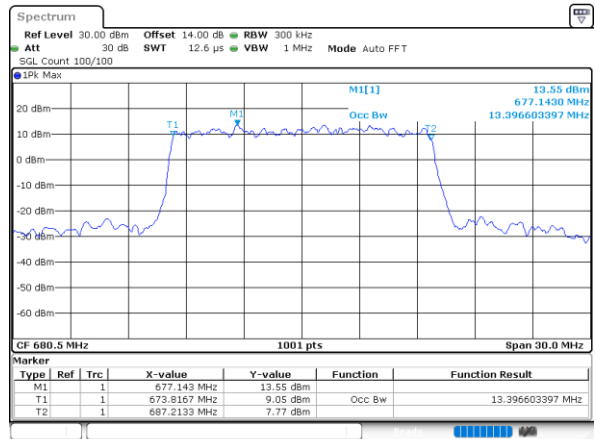

Highest Channel / 10MHz / 16QAM

Date: 8,NOV,2022 09:32:04

LTE Band 71

Lowest Channel / 15MHz / QPSK

Date: 8,NOV,2022 09:48:14

Lowest Channel / 15MHz / 16QAM

Date: 8,NOV,2022 09:48:38

Middle Channel / 15MHz / QPSK

Date: 8,NOV,2022 09:55:54

Middle Channel / 15MHz / 16QAM

Date: 8,NOV,2022 09:56:17

Highest Channel / 15MHz / QPSK

Date: 8,NOV,2022 09:59:19

Highest Channel / 15MHz / 16QAM

Date: 8,NOV,2022 09:59:43

LTE Band 71