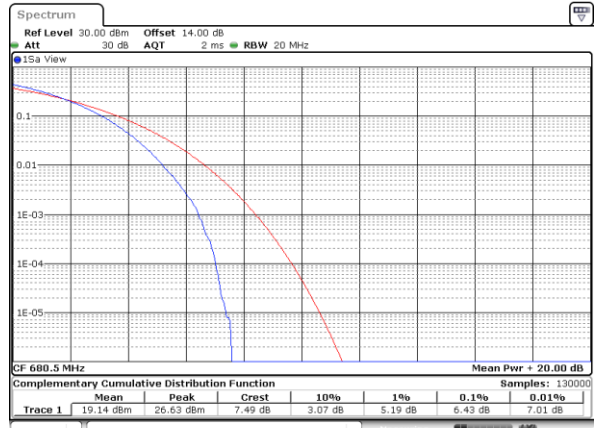

Lowest Channel / Full RB

Date: 8,NOV,2022 10:39:30

Middle Channel / 1RB

Date: 8,NOV,2022 10:39:55

Middle Channel / Full RB

Date: 8,NOV,2022 10:40:19

Highest Channel / 1RB

Date: 8,NOV,2022 10:40:44

Highest Channel / Full RB

Date: 8,NOV,2022 10:41:10

LTE Band 71 / 20MHz / 64QAM

Lowest Channel / 1RB

Date: 8,NOV,2022 10:44:07

Lowest Channel / Full RB

Date: 8,NOV,2022 10:44:32

Middle Channel / 1RB

Date: 8,NOV,2022 10:44:57

Middle Channel / Full RB

Date: 8,NOV,2022 10:45:22

Highest Channel / 1RB

Date: 8,NOV,2022 10:45:47

Highest Channel / Full RB

Date: 8,NOV,2022 10:46:13

26dB Bandwidth