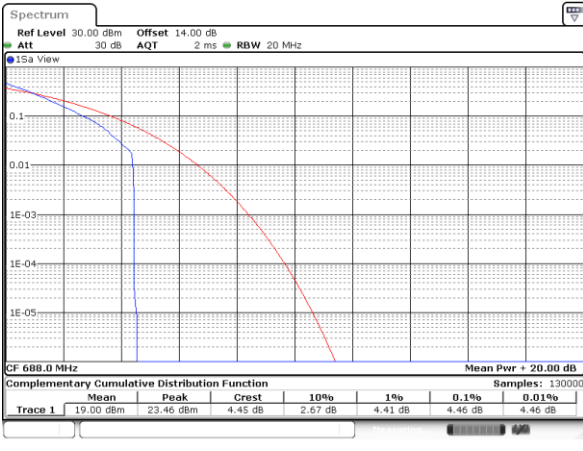

Date: 14.NOV.2022 16:01:17

LTE Band 71

Peak-to-Average Ratio

Mode	LTE Band 71 / 20MHz				
Mod.	QPSK		16QAM		Limit: 13dB
RB Size	1RB	Full RB	1RB	Full RB	Result
Lowest CH	4.55	5.10	5.13	6.12	PASS
Middle CH	4.52	4.96	5.10	6.00	
Highest CH	4.46	4.90	5.28	5.80	
Mode	LTE Band 71 / 20MHz				
Mod.	64QAM				Limit: 13dB
RB Size	1RB	Full RB			Result
Lowest CH	6.03	6.64	-	-	PASS
Middle CH	6.29	6.43	-	-	
Highest CH	6.14	6.35	-	-	

LTE Band 71 / 20MHz / QPSK

Lowest Channel / 1RB

Date: 8,NOV,2022 10:41:35

Lowest Channel / Full RB

Date: 8,NOV,2022 10:42:01

Middle Channel / 1RB

Date: 8,NOV,2022 10:42:26

Middle Channel / Full RB

Date: 8,NOV,2022 10:42:51

Highest Channel / 1RB

Date: 8,NOV,2022 10:43:16

Highest Channel / Full RB

Date: 8,NOV,2022 10:43:41

LTE Band 71 / 20MHz / 16QAM

Lowest Channel / 1RB

Date: 8,NOV,2022 10:39:04