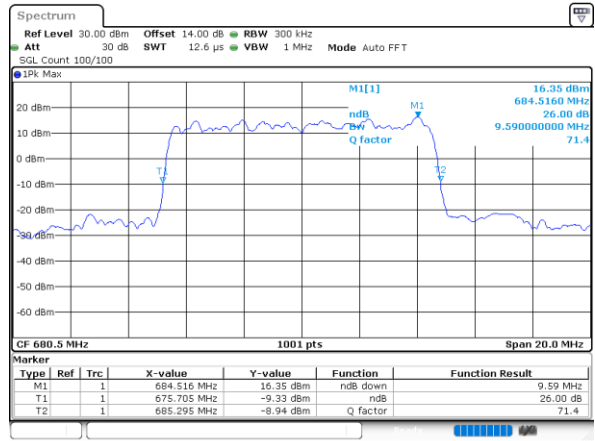

Middle Channel / 10MHz / 64QAM

Date: 8.NOV.2022 09:43:14