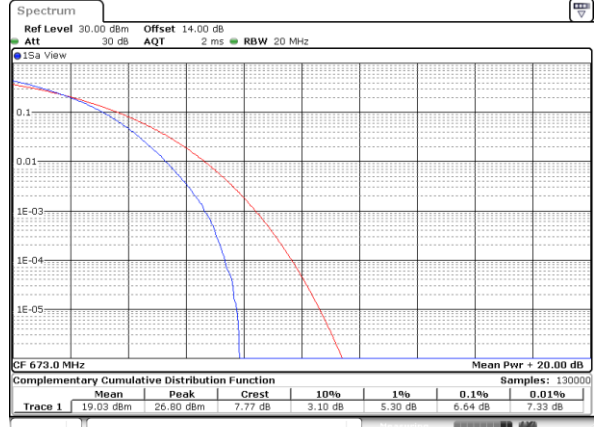

Lowest Channel / Full RB

Date: 8,NOV,2022 10:39:30

Middle Channel / 1RB

Date: 8,NOV,2022 10:39:55

Middle Channel / Full RB

Date: 8,NOV,2022 10:40:19

Highest Channel / 1RB

Date: 8,NOV,2022 10:40:44

Highest Channel / Full RB

Date: 8,NOV,2022 10:41:10

LTE Band 71 / 20MHz / 64QAM

Lowest Channel / 1RB

Date: 8,NOV,2022 10:44:07

Lowest Channel / Full RB

Date: 8,NOV,2022 10:44:32

Middle Channel / 1RB

Date: 8,NOV,2022 10:44:57

Middle Channel / Full RB

Date: 8,NOV,2022 10:45:22

Highest Channel / 1RB

Date: 8,NOV,2022 10:45:47

Highest Channel / Full RB

Date: 8,NOV,2022 10:46:13

26dB Bandwidth