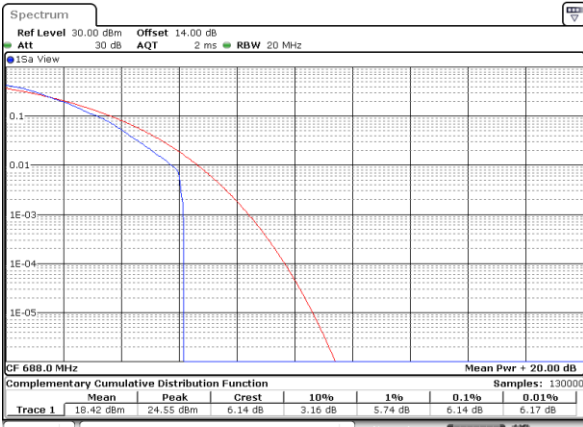

Lowest Channel / Full RB

Date: 8,NOV,2022 10:39:30

Middle Channel / 1RB

Date: 8,NOV,2022 10:39:55

Middle Channel / Full RB

Date: 8,NOV,2022 10:40:19

Highest Channel / 1RB

Date: 8,NOV,2022 10:40:44

Highest Channel / Full RB

Date: 8,NOV,2022 10:41:10

LTE Band 71 / 20MHz / 64QAM

Lowest Channel / 1RB

Date: 8,NOV,2022 10:44:07

Lowest Channel / Full RB

Date: 8,NOV,2022 10:44:32

Middle Channel / 1RB

Date: 8,NOV,2022 10:44:57

Middle Channel / Full RB

Date: 8,NOV,2022 10:45:22

Highest Channel / 1RB

Date: 8,NOV,2022 10:45:47

Highest Channel / Full RB

Date: 8,NOV,2022 10:46:13

26dB Bandwidth

Mode	LTE Band 71 : 26dB BW(MHz)											
BW	1.4MHz		3MHz		5MHz		10MHz		15MHz		20MHz	
Mod.	QPSK	16QAM	QPSK	16QAM	QPSK	16QAM	QPSK	16QAM	QPSK	16QAM	QPSK	16QAM
Lowest CH	-	-	-	-	4.89	4.90	9.75	9.97	14.45	14.48	18.94	18.94
Middle CH	-	-	-	-	4.93	5.16	10.13	10.07	14.63	14.54	18.94	19.14
Highest CH	-	-	-	-	5.03	4.94	10.19	9.83	14.45	14.45	19.10	19.02
Mode	LTE Band 71 : 26dB BW(MHz)											
BW	1.4MHz		3MHz		5MHz		10MHz		15MHz		20MHz	
Mod.	64QAM		64QAM		64QAM		64QAM		64QAM		64QAM	
Lowest CH	-	-	-	-	5.09	-	9.79	-	14.60	-	18.94	-
Middle CH	-	-	-	-	5.08	-	9.59	-	14.33	-	18.94	-
Highest CH	-	-	-	-	4.93	-	10.07	-	14.45	-	19.46	-