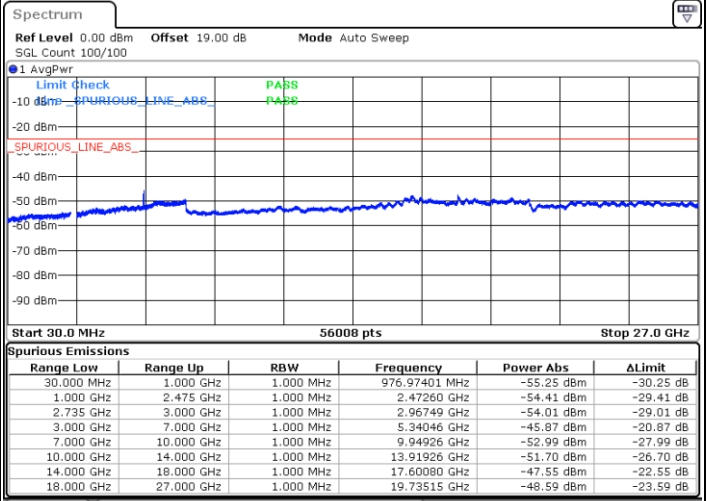

Lowest Channel / 1RB0 and 1RB99

Lowest Channel / 1RB99 and 1RB0

Date: 14.NOV.2022 14:19:11

Date: 14.NOV.2022 14:11:02

Lowest Channel / FullRB

N/A

Date: 14.NOV.2022 14:20:50

LTE Band 41C / 20MHz+20MHz

LTE Band 41C / 20MHz+20MHz

64QAM

Highest Channel / 1RB0 and 1RB99

Highest Channel / 1RB99 and 1RB0

Date: 14.NOV.2022 15:53:06

Date: 14.NOV.2022 15:51:28

Highest Channel / FullIRB

N/A

Date: 14.NOV.2022 16:01:17

LTE Band 71

Peak-to-Average Ratio

Mode	LTE Band 71 / 20MHz				
Mod.	QPSK		16QAM		Limit: 13dB
RB Size	1RB	Full RB	1RB	Full RB	Result
Lowest CH	4.55	5.10	5.13	6.12	PASS
Middle CH	4.52	4.96	5.10	6.00	
Highest CH	4.46	4.90	5.28	5.80	
Mode	LTE Band 71 / 20MHz				
Mod.	64QAM				Limit: 13dB
RB Size	1RB	Full RB			Result
Lowest CH	6.03	6.64	-	-	PASS
Middle CH	6.29	6.43	-	-	
Highest CH	6.14	6.35	-	-	

LTE Band 71 / 20MHz / QPSK

Lowest Channel / 1RB

Date: 8,NOV,2022 10:41:35

Lowest Channel / Full RB

Date: 8,NOV,2022 10:42:01

Middle Channel / 1RB

Date: 8,NOV,2022 10:42:26

Middle Channel / Full RB