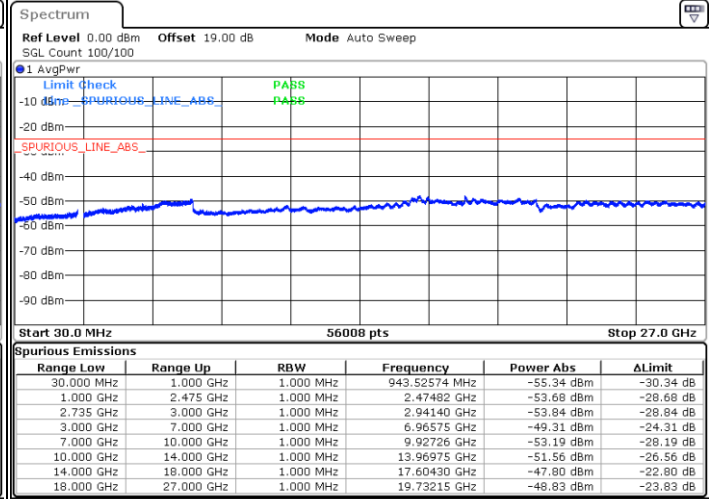

Date: 18.NOV.2022 15:35:58

Date: 18.NOV.2022 15:42:41

Middle Channel / FullRB

N/A

Date: 18.NOV.2022 15:34:37

LTE Band 41C / 20MHz+15MHz

64QAM

Highest Channel / 1RB0 and 1RB74

Highest Channel / 1RB99 and 1RB0

Date: 18.NOV.2022 15:57:20

Date: 18.NOV.2022 15:55:59

Highest Channel / FullIRB

N/A

Date: 18.NOV.2022 16:04:03

LTE Band 41C / 20MHz+20MHz

64QAM

Lowest Channel / 1RB0 and 1RB99

Lowest Channel / 1RB99 and 1RB0

Date: 14.NOV.2022 14:19:11

Date: 14.NOV.2022 14:11:02

Lowest Channel / FullRB

N/A

Date: 14.NOV.2022 14:20:50

LTE Band 41C / 20MHz+20MHz