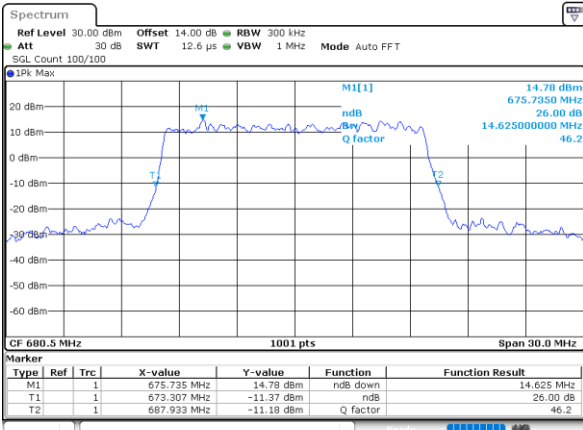

Highest Channel / 10MHz / 16QAM

Date: 8,NOV,2022 09:32:52

LTE Band 71

Lowest Channel / 15MHz / QPSK

Date: 8,NOV,2022 09:49:02

Lowest Channel / 15MHz / 16QAM

Date: 8,NOV,2022 09:49:26

Middle Channel / 15MHz / QPSK

Date: 8,NOV,2022 09:56:41

Middle Channel / 15MHz / 16QAM

Date: 8,NOV,2022 09:57:04

Highest Channel / 15MHz / QPSK

Date: 8,NOV,2022 10:00:07

Highest Channel / 15MHz / 16QAM

Date: 8,NOV,2022 10:00:31

LTE Band 71