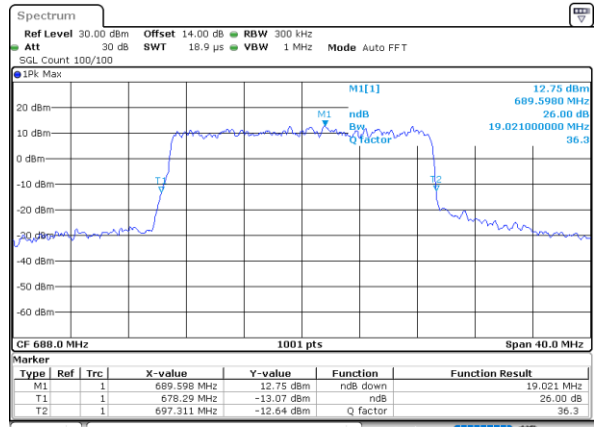

Lowest Channel / 20MHz / QPSK

Date: 8,NOV,2022 10:12:11

Lowest Channel / 20MHz / 16QAM

Date: 8,NOV,2022 10:12:35

Middle Channel / 20MHz / QPSK

Date: 8,NOV,2022 10:19:50

Middle Channel / 20MHz / 16QAM

Date: 8,NOV,2022 10:20:13

Highest Channel / 20MHz / QPSK

Date: 8,NOV,2022 10:23:17

Highest Channel / 20MHz / 16QAM

Date: 8,NOV,2022 10:23:41

LTE Band 71

Lowest Channel / 5MHz / 64QAM

Date: 8.NOV.2022 09:10:56

Lowest Channel / 10MHz / 64QAM