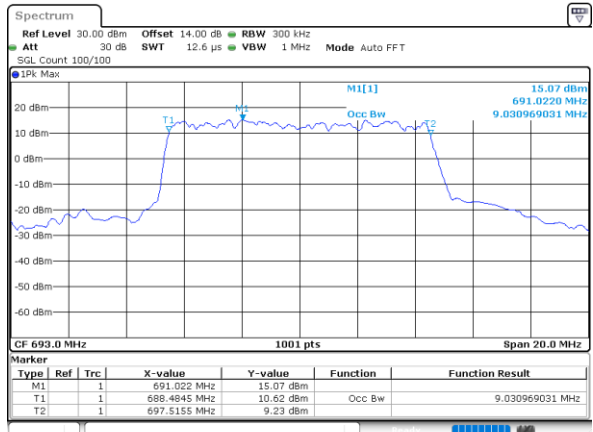

Highest Channel / 20MHz / QPSK

Date: 8,NOV,2022 10:22:29

Highest Channel / 20MHz / 16QAM

Date: 8,NOV,2022 10:22:53

LTE Band 71

Lowest Channel / 5MHz / 64QAM

Date: 8,NOV,2022 09:11:41

Lowest Channel / 10MHz / 64QAM

Date: 8,NOV,2022 09:39:20

Middle Channel / 5MHz / 64QAM

Date: 8,NOV,2022 09:11:31

Middle Channel / 10MHz / 64QAM

Date: 8,NOV,2022 09:43:00

Highest Channel / 5MHz / 64QAM

Date: 8,NOV,2022 09:11:15

Highest Channel / 10MHz / 64QAM