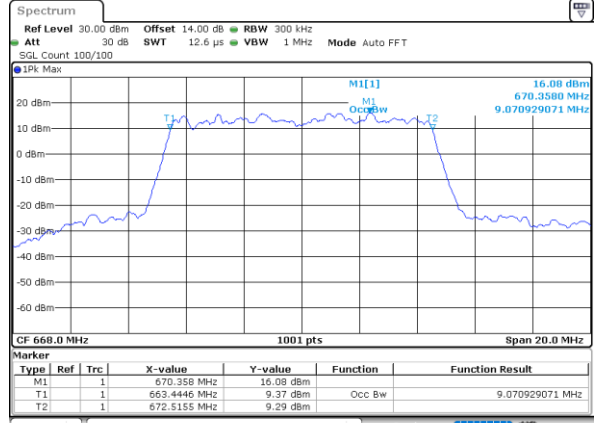

Lowest Channel / 10MHz / 16QAM

Date: 8,NOV,2022 09:20:30