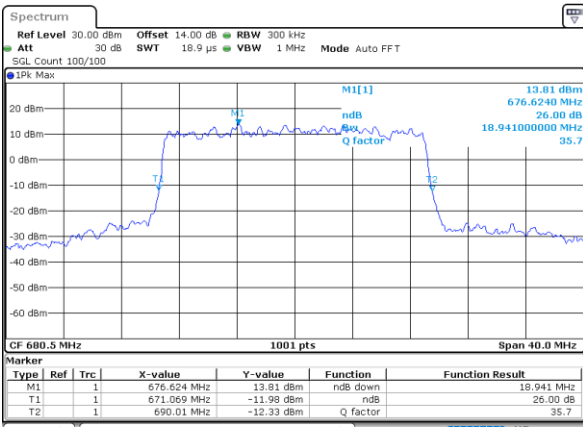

Lowest Channel / 20MHz / QPSK

Date: 8,NOV,2022 10:12:11

Lowest Channel / 20MHz / 16QAM

Date: 8,NOV,2022 10:12:35

Middle Channel / 20MHz / QPSK

Date: 8,NOV,2022 10:19:50

Middle Channel / 20MHz / 16QAM

Date: 8,NOV,2022 10:20:13

Highest Channel / 20MHz / QPSK

Date: 8,NOV,2022 10:23:17

Highest Channel / 20MHz / 16QAM

Date: 8,NOV,2022 10:23:41

LTE Band 71

Lowest Channel / 5MHz / 64QAM

Date: 8.NOV.2022 09:10:56

Lowest Channel / 10MHz / 64QAM