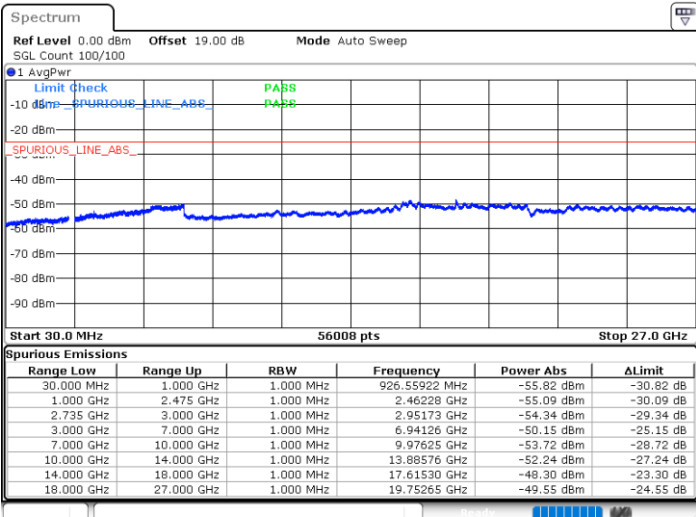

N/A

Date: 18.NOV.2022 14:12:24

LTE Band 41C / 20MHz+10MHz

64QAM

Highest Channel / 1RB0 and 1RB49

Highest Channel / 1RB99 and 1RB0

Date: 18.NOV.2022 14:35:02

Date: 18.NOV.2022 14:33:41

Highest Channel / FullIRB

N/A

Date: 18.NOV.2022 14:41:42

LTE Band 41C / 20MHz+15MHz

64QAM

Lowest Channel / 1RB0 and 1RB74

Lowest Channel / 1RB99 and 1RB0

Date: 18.NOV.2022 15:26:31