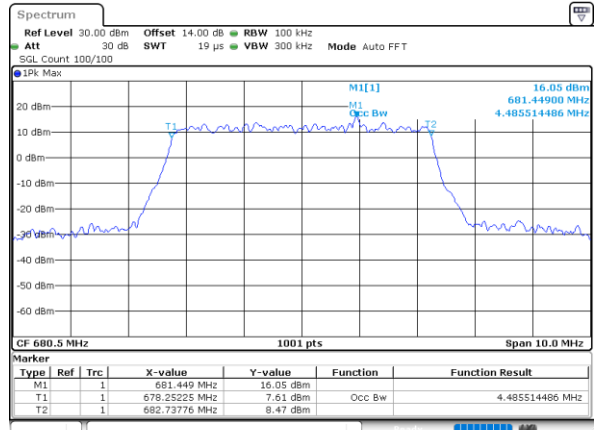

Middle Channel / 20MHz / 64QAM

Date: 8,NOV,2022 10:34:03

Highest Channel / 15MHz / 64QAM

Date: 8,NOV,2022 10:52:08

Highest Channel / 20MHz / 64QAM

Date: 8,NOV,2022 10:35:37

Occupied Bandwidth

Mode	LTE Band 71 : 99%OBW(MHz)											
BW	1.4MHz		3MHz		5MHz		10MHz		15MHz		20MHz	
Mod.	QPSK	16QAM	QPSK	16QAM	QPSK	16QAM	QPSK	16QAM	QPSK	16QAM	QPSK	16QAM
Lowest CH	-	-	-	-	4.55	4.49	8.99	9.07	13.43	13.43	17.86	17.86
Middle CH	-	-	-	-	4.51	4.49	8.99	9.03	13.46	13.40	17.90	17.90
Highest CH	-	-	-	-	4.53	4.51	8.99	9.03	13.49	13.43	17.86	17.82
Mode	LTE Band 71 : 99%OBW(MHz)											
BW	1.4MHz		3MHz		5MHz		10MHz		15MHz		20MHz	
Mod.	64QAM		64QAM		64QAM		64QAM		64QAM		64QAM	
Lowest CH	-	-	-	-	4.50	-	9.01	-	13.49	-	17.82	-
Middle CH	-	-	-	-	4.48	-	9.07	-	13.46	-	17.78	-
Highest CH	-	-	-	-	4.50	-	9.03	-	13.40	-	17.86	-

LTE Band 71

Lowest Channel / 5MHz / QPSK

Date: 8,NOV,2022 08:50:22

Lowest Channel / 5MHz / 16QAM

Date: 8,NOV,2022 08:50:46

Middle Channel / 5MHz / QPSK

Date: 8,NOV,2022 08:58:41

Middle Channel / 5MHz / 16QAM

Date: 8,NOV,2022 08:59:04

Highest Channel / 5MHz / QPSK

Date: 8,NOV,2022 09:02:26

Highest Channel / 5MHz / 16QAM

Date: 8,NOV,2022 09:02:50

LTE Band 71

Lowest Channel / 10MHz / QPSK

Date: 8,NOV,2022 09:20:06