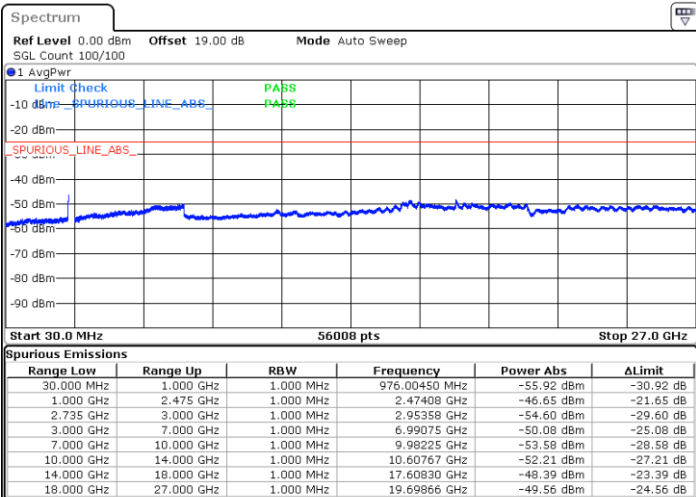

N/A

Date: 18.NOV.2022 14:12:24

LTE Band 41C / 20MHz+10MHz

64QAM

Highest Channel / 1RB0 and 1RB49

Highest Channel / 1RB99 and 1RB0

Date: 18.NOV.2022 14:35:02

Date: 18.NOV.2022 14:33:41

Highest Channel / FullIRB

N/A

Date: 18.NOV.2022 14:41:42

LTE Band 41C / 20MHz+15MHz

64QAM

Lowest Channel / 1RB0 and 1RB74

Lowest Channel / 1RB99 and 1RB0

Date: 18.NOV.2022 15:26:31

Date: 18.NOV.2022 15:19:50

Lowest Channel / FullRB

N/A

Date: 18.NOV.2022 15:27:52

LTE Band 41C / 20MHz+15MHz

64QAM

Middle Channel / 1RB0 and 1RB74

Middle Channel / 1RB99 and 1RB0