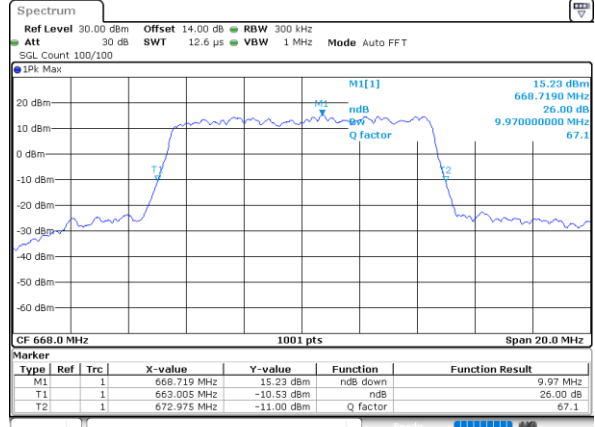

Lowest Channel / 10MHz / 16QAM

Date: 8,NOV,2022 09:21:18