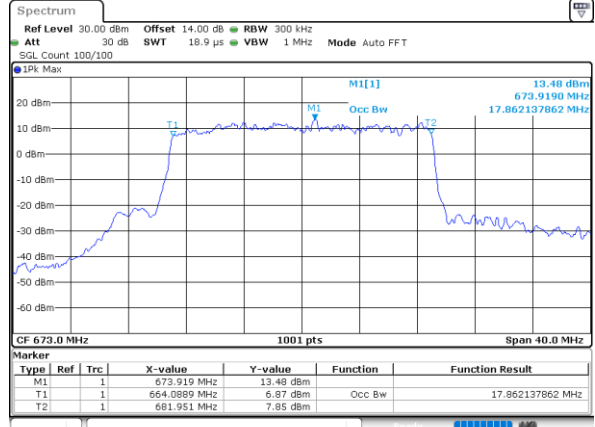

Lowest Channel / 20MHz / 16QAM

Date: 8,NOV,2022 10:11:47