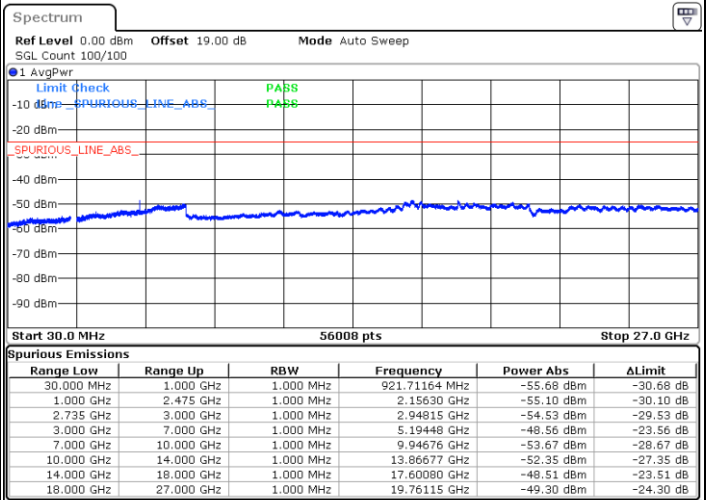

LTE Band 41C / 20MHz+10MHz

64QAM

Lowest Channel / 1RB0 and 1RB49

Lowest Channel / 1RB99 and 1RB0

Date: 18.NOV.2022 14:04:19

Date: 18.NOV.2022 13:57:40

Lowest Channel / FullRB

N/A

Date: 18.NOV.2022 14:05:40

LTE Band 41C / 20MHz+10MHz

64QAM

Middle Channel / 1RB0 and 1RB49

Middle Channel / 1RB99 and 1RB0

Date: 18.NOV.2022 14:13:44

Date: 18.NOV.2022 14:20:25

Middle Channel / FullRB

N/A

Date: 18.NOV.2022 14:12:24

LTE Band 41C / 20MHz+10MHz

64QAM

Highest Channel / 1RB0 and 1RB49

Highest Channel / 1RB99 and 1RB0

Date: 18.NOV.2022 14:35:02

Date: 18.NOV.2022 14:33:41

Highest Channel / FullIRB

N/A

Date: 18.NOV.2022 14:41:42

LTE Band 41C / 20MHz+15MHz

64QAM

Lowest Channel / 1RB0 and 1RB74

Lowest Channel / 1RB99 and 1RB0

Date: 18.NOV.2022 15:26:31