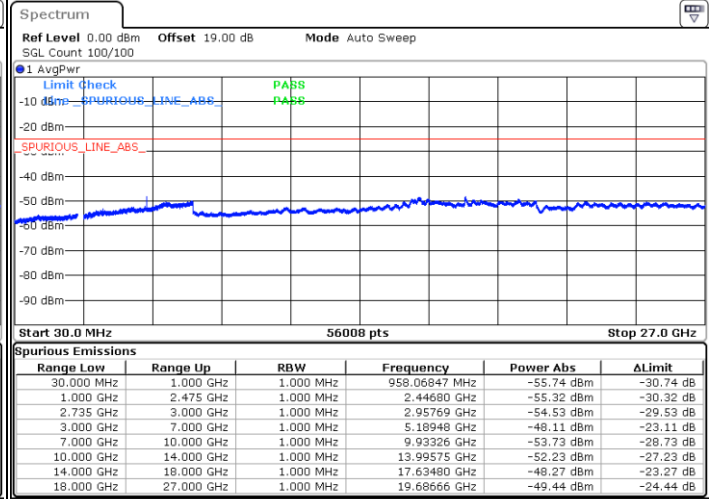

Highest Channel / FullIRB

N/A

Date: 18.NOV.2022 14:41:42

LTE Band 41C / 20MHz+15MHz

64QAM

Lowest Channel / 1RB0 and 1RB74

Lowest Channel / 1RB99 and 1RB0

Date: 18.NOV.2022 15:26:31

Date: 18.NOV.2022 15:19:50

Lowest Channel / FullRB

N/A

Date: 18.NOV.2022 15:27:52

LTE Band 41C / 20MHz+15MHz

64QAM

Middle Channel / 1RB0 and 1RB74

Middle Channel / 1RB99 and 1RB0

Date: 18.NOV.2022 15:35:58

Date: 18.NOV.2022 15:42:41

Middle Channel / FullRB

N/A

Date: 18.NOV.2022 15:34:37

LTE Band 41C / 20MHz+15MHz

64QAM

Highest Channel / 1RB0 and 1RB74

Highest Channel / 1RB99 and 1RB0

Date: 18.NOV.2022 15:57:20

Date: 18.NOV.2022 15:55:59

Highest Channel / FullIRB

N/A

Date: 18.NOV.2022 16:04:03

LTE Band 41C / 20MHz+20MHz

64QAM