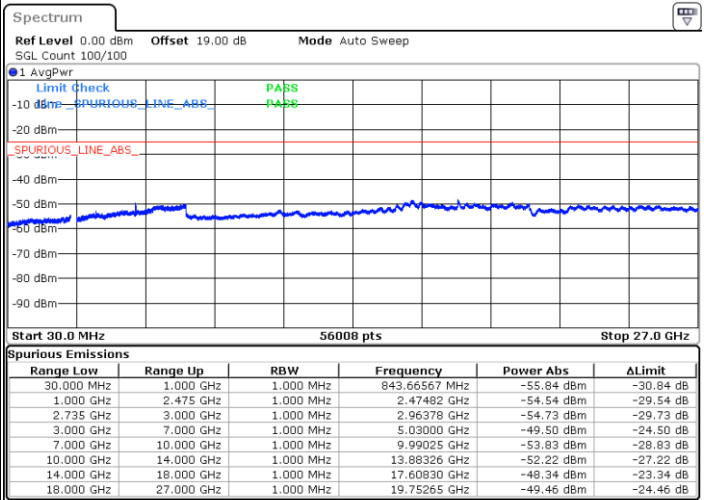

N/A

Date: 18.NOV.2022 14:12:24

LTE Band 41C / 20MHz+10MHz

64QAM

Highest Channel / 1RB0 and 1RB49

Highest Channel / 1RB99 and 1RB0

Date: 18.NOV.2022 14:35:02

Date: 18.NOV.2022 14:33:41

Highest Channel / FullIRB

N/A

Date: 18.NOV.2022 14:41:42

LTE Band 41C / 20MHz+15MHz

64QAM

Lowest Channel / 1RB0 and 1RB74

Lowest Channel / 1RB99 and 1RB0

Date: 18.NOV.2022 15:26:31

Date: 18.NOV.2022 15:19:50

Lowest Channel / FullRB

N/A

Date: 18.NOV.2022 15:27:52

LTE Band 41C / 20MHz+15MHz

64QAM

Middle Channel / 1RB0 and 1RB74

Middle Channel / 1RB99 and 1RB0