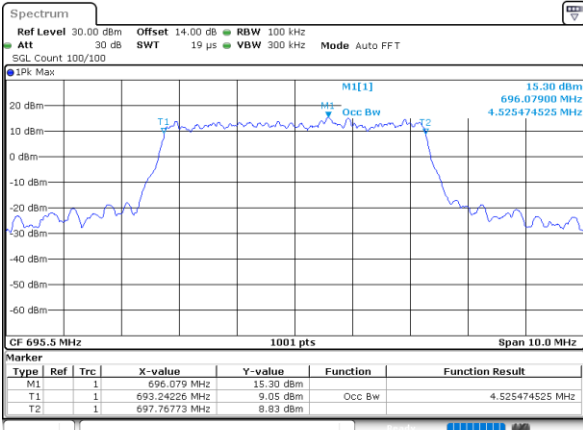

Middle Channel / 20MHz / 64QAM

Date: 8,NOV,2022 10:34:03

Highest Channel / 15MHz / 64QAM

Date: 8,NOV,2022 10:52:08

Highest Channel / 20MHz / 64QAM

Date: 8,NOV,2022 10:35:37

Occupied Bandwidth

Mode	LTE Band 71 : 99%OBW(MHz)											
BW	1.4MHz		3MHz		5MHz		10MHz		15MHz		20MHz	
Mod.	QPSK	16QAM	QPSK	16QAM	QPSK	16QAM	QPSK	16QAM	QPSK	16QAM	QPSK	16QAM
Lowest CH	-	-	-	-	4.55	4.49	8.99	9.07	13.43	13.43	17.86	17.86
Middle CH	-	-	-	-	4.51	4.49	8.99	9.03	13.46	13.40	17.90	17.90
Highest CH	-	-	-	-	4.53	4.51	8.99	9.03	13.49	13.43	17.86	17.82
Mode	LTE Band 71 : 99%OBW(MHz)											
BW	1.4MHz		3MHz		5MHz		10MHz		15MHz		20MHz	
Mod.	64QAM		64QAM		64QAM		64QAM		64QAM		64QAM	
Lowest CH	-	-	-	-	4.50	-	9.01	-	13.49	-	17.82	-
Middle CH	-	-	-	-	4.48	-	9.07	-	13.46	-	17.78	-
Highest CH	-	-	-	-	4.50	-	9.03	-	13.40	-	17.86	-

LTE Band 71

Lowest Channel / 5MHz / QPSK

Date: 8,NOV,2022 08:50:22

Lowest Channel / 5MHz / 16QAM

Date: 8,NOV,2022 08:50:46

Middle Channel / 5MHz / QPSK

Date: 8,NOV,2022 08:58:41

Middle Channel / 5MHz / 16QAM

Date: 8,NOV,2022 08:59:04

Highest Channel / 5MHz / QPSK

Date: 8,NOV,2022 09:02:26

Highest Channel / 5MHz / 16QAM

Date: 8,NOV,2022 09:02:50

LTE Band 71

Lowest Channel / 10MHz / QPSK

Date: 8,NOV,2022 09:20:06