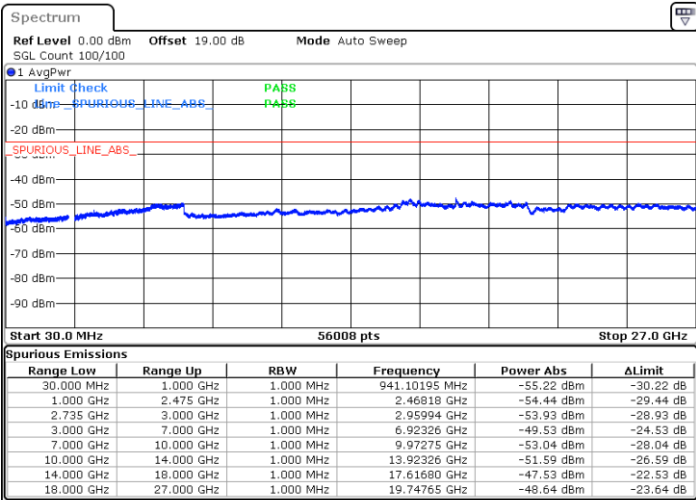

LTE Band 41C / 20MHz+20MHz

64QAM

MiddleChannel / 1RB0 and 1RB99

Middle Channel / 1RB99 and 1RB0

Date: 14.NOV.2022 15:11:18

Date: 14.NOV.2022 15:19:28