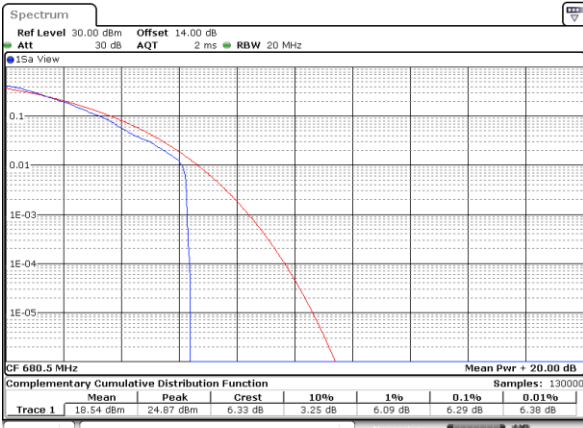

Lowest Channel / Full RB

Date: 8,NOV,2022 10:39:30

Middle Channel / 1RB

Date: 8,NOV,2022 10:39:55

Middle Channel / Full RB

Date: 8,NOV,2022 10:40:19

Highest Channel / 1RB

Date: 8,NOV,2022 10:40:44

Highest Channel / Full RB

Date: 8,NOV,2022 10:41:10

LTE Band 71 / 20MHz / 64QAM

Lowest Channel / 1RB

Date: 8,NOV,2022 10:44:07

Lowest Channel / Full RB

Date: 8,NOV,2022 10:44:32

Middle Channel / 1RB

Date: 8,NOV,2022 10:44:57

Middle Channel / Full RB

Date: 8,NOV,2022 10:45:22

Highest Channel / 1RB

Date: 8,NOV,2022 10:45:47

Highest Channel / Full RB

Date: 8,NOV,2022 10:46:13

26dB Bandwidth

Mode	LTE Band 71 : 26dB BW(MHz)											
BW	1.4MHz		3MHz		5MHz		10MHz		15MHz		20MHz	
Mod.	QPSK	16QAM	QPSK	16QAM	QPSK	16QAM	QPSK	16QAM	QPSK	16QAM	QPSK	16QAM
Lowest CH	-	-	-	-	4.89	4.90	9.75	9.97	14.45	14.48	18.94	18.94
Middle CH	-	-	-	-	4.93	5.16	10.13	10.07	14.63	14.54	18.94	19.14
Highest CH	-	-	-	-	5.03	4.94	10.19	9.83	14.45	14.45	19.10	19.02
Mode	LTE Band 71 : 26dB BW(MHz)											
BW	1.4MHz		3MHz		5MHz		10MHz		15MHz		20MHz	
Mod.	64QAM		64QAM		64QAM		64QAM		64QAM		64QAM	
Lowest CH	-	-	-	-	5.09	-	9.79	-	14.60	-	18.94	-
Middle CH	-	-	-	-	5.08	-	9.59	-	14.33	-	18.94	-
Highest CH	-	-	-	-	4.93	-	10.07	-	14.45	-	19.46	-