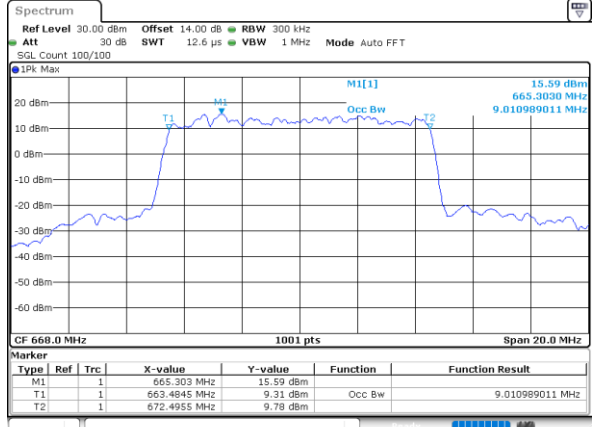

Highest Channel / 20MHz / QPSK

Date: 8,NOV,2022 10:22:29

Highest Channel / 20MHz / 16QAM

Date: 8,NOV,2022 10:22:53

LTE Band 71

Lowest Channel / 5MHz / 64QAM

Date: 8,NOV,2022 09:11:41

Lowest Channel / 10MHz / 64QAM