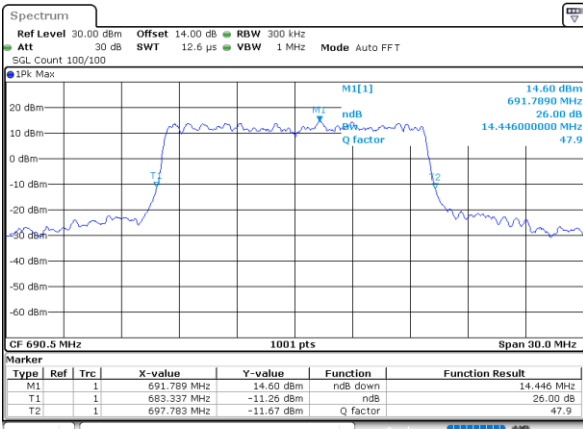

Highest Channel / 15MHz / QPSK

Date: 8,NOV,2022 10:00:07