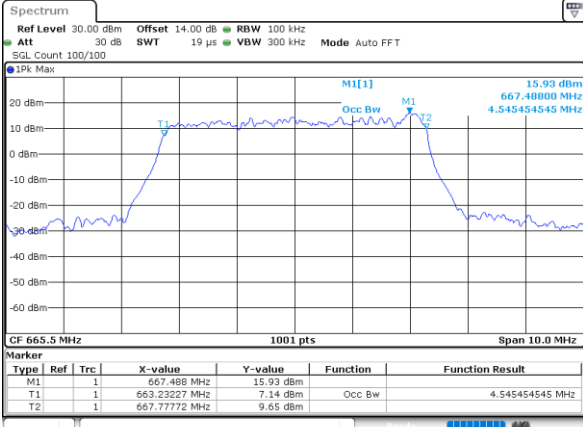

Date: 8.NOV.2022 09:44:48

LTE Band 71

Lowest Channel / 15MHz / 64QAM

Date: 8,NOV,2022 10:07:14

Lowest Channel / 20MHz / 64QAM

Date: 8,NOV,2022 10:30:23

Middle Channel / 15MHz / 64QAM

Date: 8,NOV,2022 10:50:34

Middle Channel / 20MHz / 64QAM

Date: 8,NOV,2022 10:34:03

Highest Channel / 15MHz / 64QAM

Date: 8,NOV,2022 10:52:08

Highest Channel / 20MHz / 64QAM

Date: 8,NOV,2022 10:35:37

Occupied Bandwidth

Mode	LTE Band 71 : 99%OBW(MHz)											
BW	1.4MHz		3MHz		5MHz		10MHz		15MHz		20MHz	
Mod.	QPSK	16QAM	QPSK	16QAM	QPSK	16QAM	QPSK	16QAM	QPSK	16QAM	QPSK	16QAM
Lowest CH	-	-	-	-	4.55	4.49	8.99	9.07	13.43	13.43	17.86	17.86
Middle CH	-	-	-	-	4.51	4.49	8.99	9.03	13.46	13.40	17.90	17.90
Highest CH	-	-	-	-	4.53	4.51	8.99	9.03	13.49	13.43	17.86	17.82
Mode	LTE Band 71 : 99%OBW(MHz)											
BW	1.4MHz		3MHz		5MHz		10MHz		15MHz		20MHz	
Mod.	64QAM		64QAM		64QAM		64QAM		64QAM		64QAM	
Lowest CH	-	-	-	-	4.50	-	9.01	-	13.49	-	17.82	-
Middle CH	-	-	-	-	4.48	-	9.07	-	13.46	-	17.78	-
Highest CH	-	-	-	-	4.50	-	9.03	-	13.40	-	17.86	-

LTE Band 71

Lowest Channel / 5MHz / QPSK

Date: 8,NOV,2022 08:50:22

Lowest Channel / 5MHz / 16QAM

Date: 8,NOV,2022 08:50:46

Middle Channel / 5MHz / QPSK

Date: 8,NOV,2022 08:58:41

Middle Channel / 5MHz / 16QAM