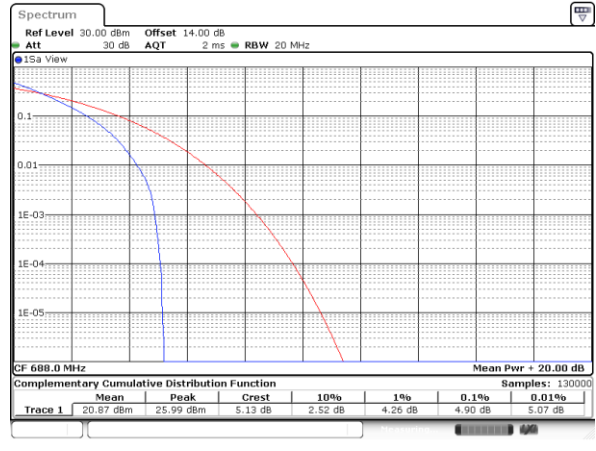

Date: 14.NOV.2022 16:01:17

LTE Band 71

Peak-to-Average Ratio

Mode	LTE Band 71 / 20MHz				
Mod.	QPSK		16QAM		Limit: 13dB
RB Size	1RB	Full RB	1RB	Full RB	Result
Lowest CH	4.55	5.10	5.13	6.12	PASS
Middle CH	4.52	4.96	5.10	6.00	
Highest CH	4.46	4.90	5.28	5.80	
Mode	LTE Band 71 / 20MHz				
Mod.	64QAM				Limit: 13dB
RB Size	1RB	Full RB			Result
Lowest CH	6.03	6.64	-	-	PASS
Middle CH	6.29	6.43	-	-	
Highest CH	6.14	6.35	-	-	

LTE Band 71 / 20MHz / QPSK

Lowest Channel / 1RB

Date: 8,NOV,2022 10:41:35

Lowest Channel / Full RB

Date: 8,NOV,2022 10:42:01

Middle Channel / 1RB

Date: 8,NOV,2022 10:42:26

Middle Channel / Full RB

Date: 8,NOV,2022 10:42:51

Highest Channel / 1RB

Date: 8,NOV,2022 10:43:16

Highest Channel / Full RB

Date: 8,NOV,2022 10:43:41

LTE Band 71 / 20MHz / 16QAM

Lowest Channel / 1RB

Date: 8,NOV,2022 10:39:04