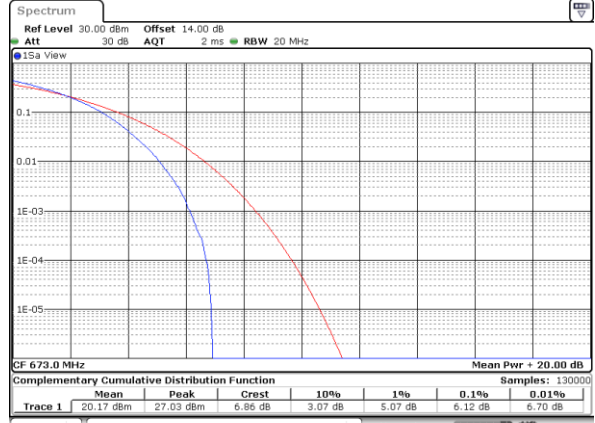

LTE Band 71 / 20MHz / QPSK

Lowest Channel / 1RB

Date: 8,NOV,2022 10:41:35

Lowest Channel / Full RB

Date: 8,NOV,2022 10:42:01

Middle Channel / 1RB

Date: 8,NOV,2022 10:42:26

Middle Channel / Full RB

Date: 8,NOV,2022 10:42:51

Highest Channel / 1RB

Date: 8,NOV,2022 10:43:16

Highest Channel / Full RB

Date: 8,NOV,2022 10:43:41

LTE Band 71 / 20MHz / 16QAM

Lowest Channel / 1RB

Date: 8,NOV,2022 10:39:04

Lowest Channel / Full RB

Date: 8,NOV,2022 10:39:30

Middle Channel / 1RB

Date: 8,NOV,2022 10:39:55

Middle Channel / Full RB

Date: 8,NOV,2022 10:40:19

Highest Channel / 1RB

Date: 8,NOV,2022 10:40:44