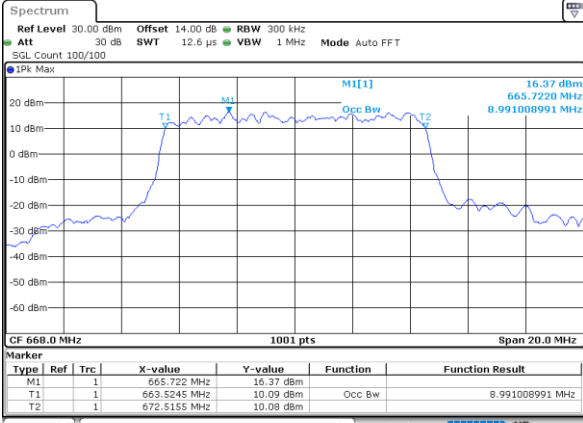

LTE Band 71

Lowest Channel / 5MHz / QPSK

Date: 8,NOV,2022 08:50:22

Lowest Channel / 5MHz / 16QAM

Date: 8,NOV,2022 08:50:46

Middle Channel / 5MHz / QPSK

Date: 8,NOV,2022 08:58:41

Middle Channel / 5MHz / 16QAM

Date: 8,NOV,2022 08:59:04

Highest Channel / 5MHz / QPSK

Date: 8,NOV,2022 09:02:26

Highest Channel / 5MHz / 16QAM

Date: 8,NOV,2022 09:02:50

LTE Band 71

Lowest Channel / 10MHz / QPSK

Date: 8,NOV,2022 09:20:06