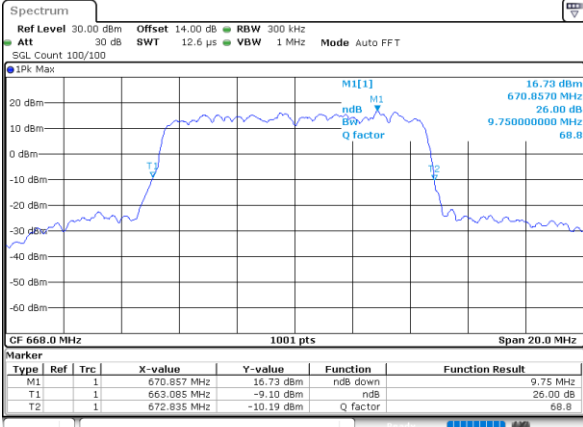

Date: 8,NOV,2022 08:59:51

Highest Channel / 5MHz / QPSK

Date: 8,NOV,2022 09:03:14

Highest Channel / 5MHz / 16QAM

Date: 8,NOV,2022 09:03:38

LTE Band 71

Lowest Channel / 10MHz / QPSK

Date: 8,NOV,2022 09:20:54