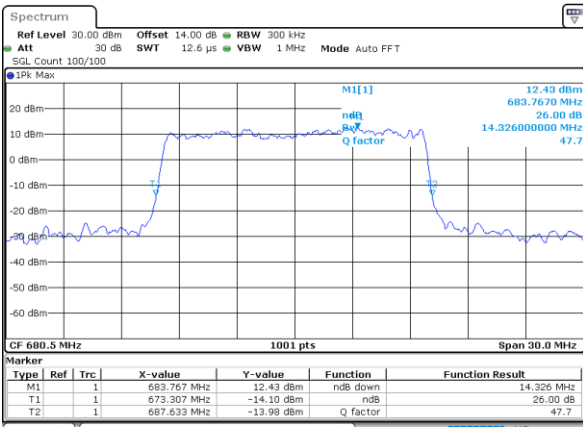

Date: 8.NOV.2022 09:44:48

LTE Band 71

Lowest Channel / 15MHz / 64QAM

Date: 8,NOV,2022 10:07:14

Lowest Channel / 20MHz / 64QAM

Date: 8,NOV,2022 10:30:23

Middle Channel / 15MHz / 64QAM

Date: 8,NOV,2022 10:50:34

Middle Channel / 20MHz / 64QAM

Date: 8,NOV,2022 10:34:03

Highest Channel / 15MHz / 64QAM

Date: 8,NOV,2022 10:52:08

Highest Channel / 20MHz / 64QAM

Date: 8,NOV,2022 10:35:37

Occupied Bandwidth

Mode	LTE Band 71 : 99%OBW(MHz)											
BW	1.4MHz		3MHz		5MHz		10MHz		15MHz		20MHz	
Mod.	QPSK	16QAM	QPSK	16QAM	QPSK	16QAM	QPSK	16QAM	QPSK	16QAM	QPSK	16QAM
Lowest CH	-	-	-	-	4.55	4.49	8.99	9.07	13.43	13.43	17.86	17.86
Middle CH	-	-	-	-	4.51	4.49	8.99	9.03	13.46	13.40	17.90	17.90
Highest CH	-	-	-	-	4.53	4.51	8.99	9.03	13.49	13.43	17.86	17.82
Mode	LTE Band 71 : 99%OBW(MHz)											
BW	1.4MHz		3MHz		5MHz		10MHz		15MHz		20MHz	
Mod.	64QAM		64QAM		64QAM		64QAM		64QAM		64QAM	
Lowest CH	-	-	-	-	4.50	-	9.01	-	13.49	-	17.82	-
Middle CH	-	-	-	-	4.48	-	9.07	-	13.46	-	17.78	-
Highest CH	-	-	-	-	4.50	-	9.03	-	13.40	-	17.86	-