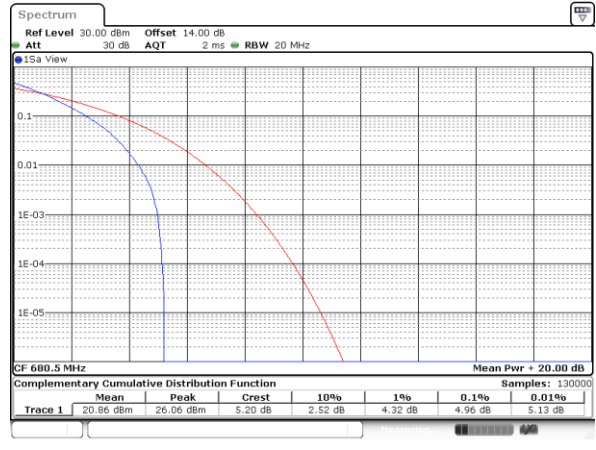

Date: 14.NOV.2022 16:01:17

LTE Band 71

Peak-to-Average Ratio

Mode	LTE Band 71 / 20MHz				
Mod.	QPSK		16QAM		Limit: 13dB
RB Size	1RB	Full RB	1RB	Full RB	Result
Lowest CH	4.55	5.10	5.13	6.12	PASS
Middle CH	4.52	4.96	5.10	6.00	
Highest CH	4.46	4.90	5.28	5.80	
Mode	LTE Band 71 / 20MHz				
Mod.	64QAM				Limit: 13dB
RB Size	1RB	Full RB			Result
Lowest CH	6.03	6.64	-	-	PASS
Middle CH	6.29	6.43	-	-	
Highest CH	6.14	6.35	-	-	

LTE Band 71 / 20MHz / QPSK

Lowest Channel / 1RB

Date: 8,NOV,2022 10:41:35

Lowest Channel / Full RB

Date: 8,NOV,2022 10:42:01

Middle Channel / 1RB

Date: 8,NOV,2022 10:42:26

Middle Channel / Full RB

Date: 8,NOV,2022 10:42:51

Highest Channel / 1RB

Date: 8,NOV,2022 10:43:16

Highest Channel / Full RB

Date: 8,NOV,2022 10:43:41

LTE Band 71 / 20MHz / 16QAM

Lowest Channel / 1RB

Date: 8,NOV,2022 10:39:04