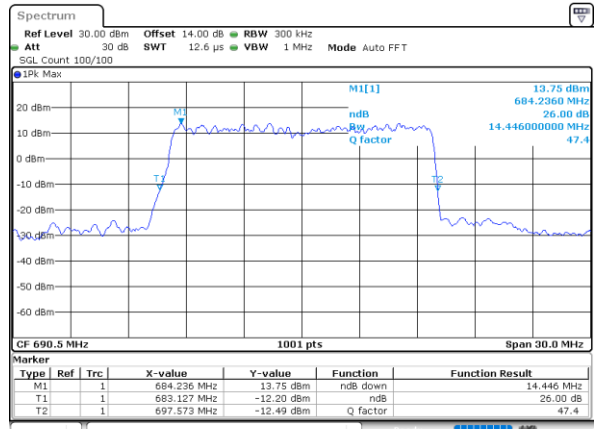

Date: 8,NOV,2022 09:56:41

Middle Channel / 15MHz / 16QAM

Date: 8,NOV,2022 09:57:04

Highest Channel / 15MHz / QPSK

Date: 8,NOV,2022 10:00:07

Highest Channel / 15MHz / 16QAM

Date: 8,NOV,2022 10:00:31

LTE Band 71