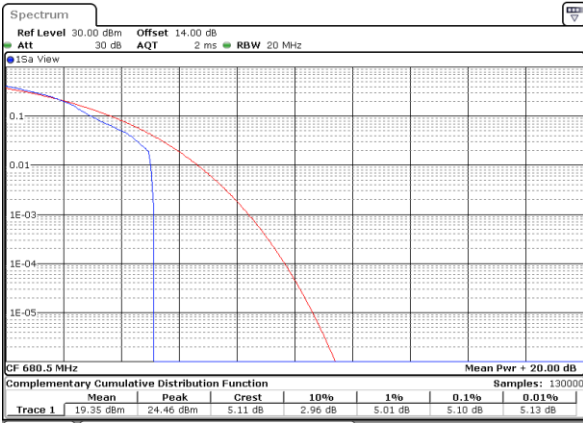

LTE Band 71 / 20MHz / QPSK

Lowest Channel / 1RB

Date: 8,NOV,2022 10:41:35

Lowest Channel / Full RB

Date: 8,NOV,2022 10:42:01

Middle Channel / 1RB

Date: 8,NOV,2022 10:42:26

Middle Channel / Full RB

Date: 8,NOV,2022 10:42:51

Highest Channel / 1RB

Date: 8,NOV,2022 10:43:16

Highest Channel / Full RB

Date: 8,NOV,2022 10:43:41

LTE Band 71 / 20MHz / 16QAM

Lowest Channel / 1RB

Date: 8,NOV,2022 10:39:04

Lowest Channel / Full RB

Date: 8,NOV,2022 10:39:30

Middle Channel / 1RB

Date: 8,NOV,2022 10:39:55

Middle Channel / Full RB

Date: 8,NOV,2022 10:40:19

Highest Channel / 1RB

Date: 8,NOV,2022 10:40:44