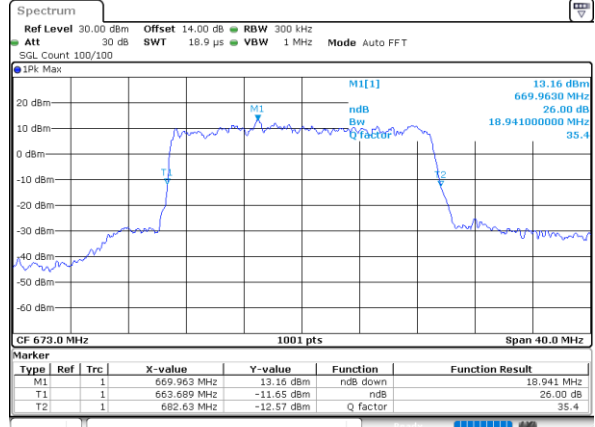

Date: 8.NOV.2022 09:44:48

LTE Band 71

Lowest Channel / 15MHz / 64QAM

Date: 8,NOV,2022 10:07:14

Lowest Channel / 20MHz / 64QAM

Date: 8,NOV,2022 10:30:23

Middle Channel / 15MHz / 64QAM

Date: 8,NOV,2022 10:50:34

Middle Channel / 20MHz / 64QAM

Date: 8,NOV,2022 10:34:03

Highest Channel / 15MHz / 64QAM

Date: 8,NOV,2022 10:52:08

Highest Channel / 20MHz / 64QAM

Date: 8,NOV,2022 10:35:37

Occupied Bandwidth

Mode	LTE Band 71 : 99%OBW(MHz)											
BW	1.4MHz		3MHz		5MHz		10MHz		15MHz		20MHz	
Mod.	QPSK	16QAM	QPSK	16QAM	QPSK	16QAM	QPSK	16QAM	QPSK	16QAM	QPSK	16QAM
Lowest CH	-	-	-	-	4.55	4.49	8.99	9.07	13.43	13.43	17.86	17.86
Middle CH	-	-	-	-	4.51	4.49	8.99	9.03	13.46	13.40	17.90	17.90
Highest CH	-	-	-	-	4.53	4.51	8.99	9.03	13.49	13.43	17.86	17.82
Mode	LTE Band 71 : 99%OBW(MHz)											
BW	1.4MHz		3MHz		5MHz		10MHz		15MHz		20MHz	
Mod.	64QAM		64QAM		64QAM		64QAM		64QAM		64QAM	
Lowest CH	-	-	-	-	4.50	-	9.01	-	13.49	-	17.82	-
Middle CH	-	-	-	-	4.48	-	9.07	-	13.46	-	17.78	-
Highest CH	-	-	-	-	4.50	-	9.03	-	13.40	-	17.86	-