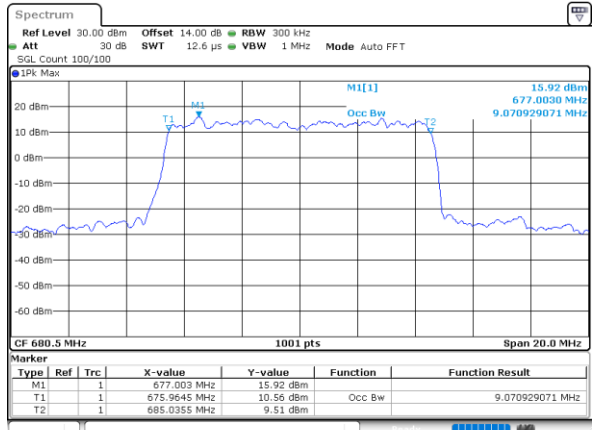

Highest Channel / 20MHz / QPSK

Date: 8,NOV,2022 10:22:29

Highest Channel / 20MHz / 16QAM

Date: 8,NOV,2022 10:22:53

LTE Band 71

Lowest Channel / 5MHz / 64QAM

Date: 8,NOV,2022 09:11:41

Lowest Channel / 10MHz / 64QAM

Date: 8,NOV,2022 09:39:20

Middle Channel / 5MHz / 64QAM

Date: 8,NOV,2022 09:11:31

Middle Channel / 10MHz / 64QAM

Date: 8,NOV,2022 09:43:00

Highest Channel / 5MHz / 64QAM

Date: 8,NOV,2022 09:11:15

Highest Channel / 10MHz / 64QAM