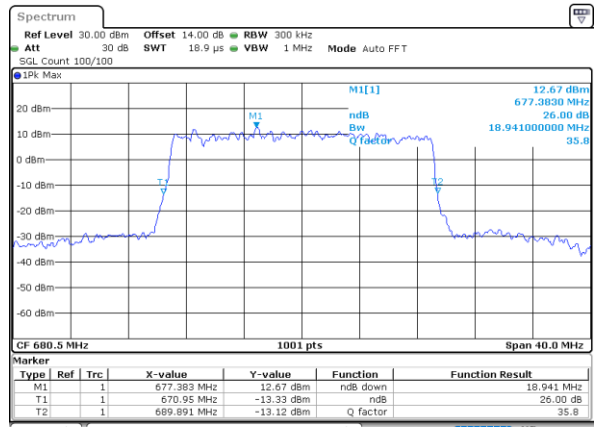

Date: 8.NOV.2022 09:44:48

LTE Band 71

Lowest Channel / 15MHz / 64QAM

Date: 8,NOV,2022 10:07:14

Lowest Channel / 20MHz / 64QAM

Date: 8,NOV,2022 10:30:23

Middle Channel / 15MHz / 64QAM

Date: 8,NOV,2022 10:50:34

Middle Channel / 20MHz / 64QAM

Date: 8,NOV,2022 10:34:03

Highest Channel / 15MHz / 64QAM

Date: 8,NOV,2022 10:52:08

Highest Channel / 20MHz / 64QAM

Date: 8,NOV,2022 10:35:37

Occupied Bandwidth

Mode	LTE Band 71 : 99%OBW(MHz)											
BW	1.4MHz		3MHz		5MHz		10MHz		15MHz		20MHz	
Mod.	QPSK	16QAM	QPSK	16QAM	QPSK	16QAM	QPSK	16QAM	QPSK	16QAM	QPSK	16QAM
Lowest CH	-	-	-	-	4.55	4.49	8.99	9.07	13.43	13.43	17.86	17.86
Middle CH	-	-	-	-	4.51	4.49	8.99	9.03	13.46	13.40	17.90	17.90
Highest CH	-	-	-	-	4.53	4.51	8.99	9.03	13.49	13.43	17.86	17.82
Mode	LTE Band 71 : 99%OBW(MHz)											
BW	1.4MHz		3MHz		5MHz		10MHz		15MHz		20MHz	
Mod.	64QAM		64QAM		64QAM		64QAM		64QAM		64QAM	
Lowest CH	-	-	-	-	4.50	-	9.01	-	13.49	-	17.82	-
Middle CH	-	-	-	-	4.48	-	9.07	-	13.46	-	17.78	-
Highest CH	-	-	-	-	4.50	-	9.03	-	13.40	-	17.86	-