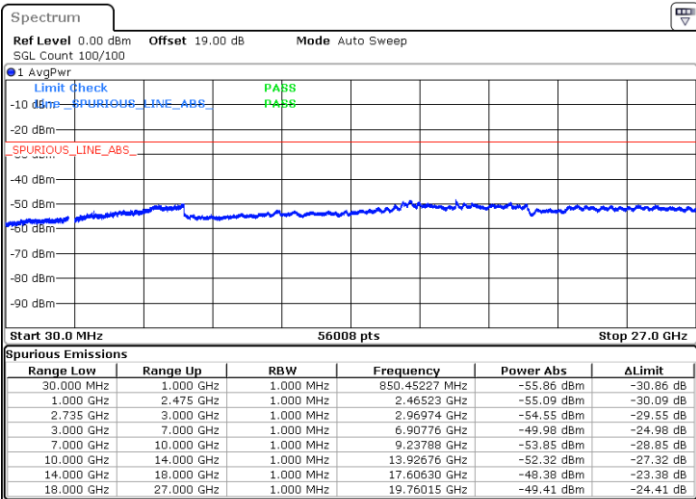

LTE Band 41C / 20MHz+10MHz

64QAM

Lowest Channel / 1RB0 and 1RB49

Lowest Channel / 1RB99 and 1RB0

Date: 18.NOV.2022 14:04:19

Date: 18.NOV.2022 13:57:40

Lowest Channel / FullRB

N/A

Date: 18.NOV.2022 14:05:40

LTE Band 41C / 20MHz+10MHz

64QAM

Middle Channel / 1RB0 and 1RB49

Middle Channel / 1RB99 and 1RB0

Date: 18.NOV.2022 14:13:44

Date: 18.NOV.2022 14:20:25

Middle Channel / FullRB

N/A

Date: 18.NOV.2022 14:12:24

LTE Band 41C / 20MHz+10MHz

64QAM

Highest Channel / 1RB0 and 1RB49

Highest Channel / 1RB99 and 1RB0

Date: 18.NOV.2022 14:35:02

Date: 18.NOV.2022 14:33:41

Highest Channel / FullIRB

N/A

Date: 18.NOV.2022 14:41:42

LTE Band 41C / 20MHz+15MHz

64QAM

Lowest Channel / 1RB0 and 1RB74

Lowest Channel / 1RB99 and 1RB0

Date: 18.NOV.2022 15:26:31