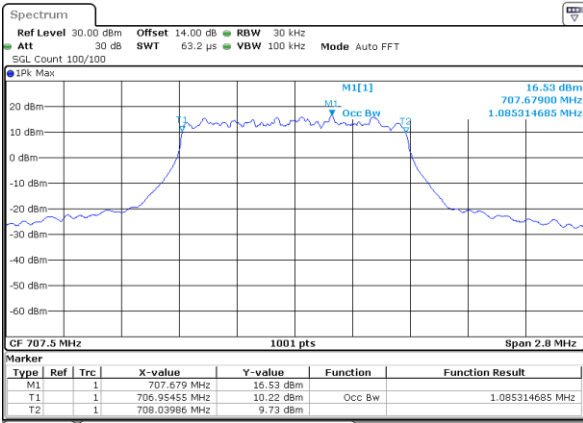

Middle Channel / 10MHz / 64QAM

Date: 29 OCT 2022 10:58:39

Highest Channel / 5MHz / 64QAM

Date: 29 OCT 2022 10:50:06

Highest Channel / 10MHz / 64QAM

Date: 29 OCT 2022 11:00:34

Occupied Bandwidth

Mode	LTE Band 12 : 99%OBW(MHz)											
BW	1.4MHz		3MHz		5MHz		10MHz		15MHz		20MHz	
Mod.	QPSK	16QAM	QPSK	16QAM	QPSK	16QAM	QPSK	16QAM	QPSK	16QAM	QPSK	16QAM
Lowest CH	1.09	1.09	2.72	2.73	4.54	4.51	9.07	8.99	-	-	-	-
Middle CH	1.09	1.10	2.73	2.73	4.48	4.48	9.03	9.03	-	-	-	-
Highest CH	1.10	1.09	2.76	2.73	4.51	4.53	9.03	9.07	-	-	-	-
Mode	LTE Band 12 : 99%OBW(MHz)											
BW	1.4MHz		3MHz		5MHz		10MHz		15MHz		20MHz	
Mod.	64QAM		64QAM		64QAM		64QAM		64QAM		64QAM	
Lowest CH	1.11	-	2.74	-	4.49	-	9.01	-	-	-	-	-
Middle CH	1.09	-	2.72	-	4.51	-	8.91	-	-	-	-	-
Highest CH	1.11	-	2.71	-	4.51	-	9.07	-	-	-	-	-

LTE Band 12

Lowest Channel / 1.4MHz / QPSK

Date: 29 OCT 2022 09:51:13

Lowest Channel / 1.4MHz / 16QAM

Date: 29 OCT 2022 09:51:37

Middle Channel / 1.4MHz / QPSK

Date: 29 OCT 2022 10:00:28

Middle Channel / 1.4MHz / 16QAM

Date: 29 OCT 2022 10:00:04

Highest Channel / 1.4MHz / QPSK

Date: 29 OCT 2022 10:04:03

Highest Channel / 1.4MHz / 16QAM

Date: 29 OCT 2022 10:04:27

LTE Band 12

Lowest Channel / 3MHz / QPSK

Date: 28 OCT 2022 17:38:43