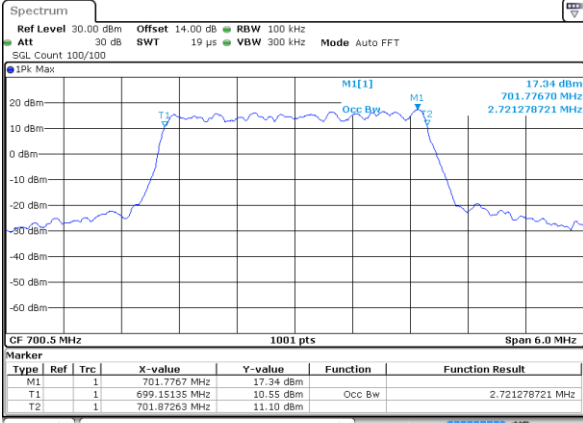

LTE Band 12

Lowest Channel / 1.4MHz / QPSK

Date: 29 OCT 2022 09:51:13

Lowest Channel / 1.4MHz / 16QAM

Date: 29 OCT 2022 09:51:37

Middle Channel / 1.4MHz / QPSK

Date: 29 OCT 2022 10:00:28

Middle Channel / 1.4MHz / 16QAM

Date: 29 OCT 2022 10:00:04

Highest Channel / 1.4MHz / QPSK

Date: 29 OCT 2022 10:04:03

Highest Channel / 1.4MHz / 16QAM

Date: 29 OCT 2022 10:04:27

LTE Band 12

Lowest Channel / 3MHz / QPSK

Date: 28 OCT 2022 17:38:43

Lowest Channel / 3MHz / 16QAM

Date: 28 OCT 2022 17:39:07

Middle Channel / 3MHz / QPSK

Date: 28 OCT 2022 17:47:57

Middle Channel / 3MHz / 16QAM

Date: 28 OCT 2022 17:47:33

Highest Channel / 3MHz / QPSK

Date: 28 OCT 2022 17:51:32