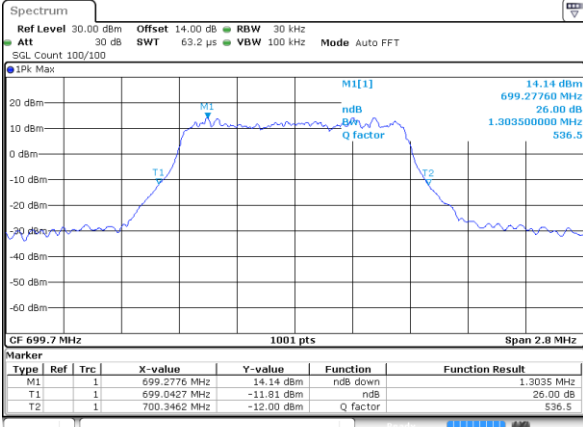

Highest Channel / 10MHz / QPSK

Date: 28.OCT.2022 18:36:13

Highest Channel / 10MHz / 16QAM

Date: 28.OCT.2022 18:35:49

LTE Band 12

Lowest Channel / 1.4MHz / 64QAM

Date: 29 OCT 2022 11:05:32

Lowest Channel / 3MHz / 64QAM

Date: 29 OCT 2022 10:33:30

Middle Channel / 1.4MHz / 64QAM

Date: 29 OCT 2022 11:09:44

Middle Channel / 3MHz / 64QAM

Date: 29 OCT 2022 10:37:42

Highest Channel / 1.4MHz / 64QAM

Date: 29 OCT 2022 11:11:39

Highest Channel / 3MHz / 64QAM