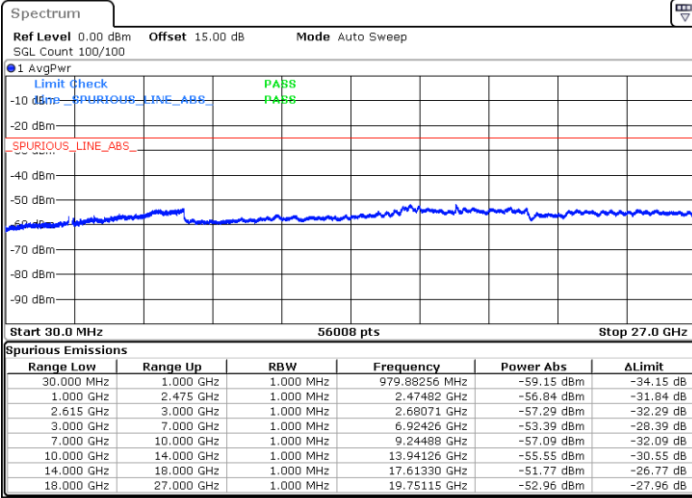

Highest Channel / FullIRB

N/A

Date: 17.NOV.2022 06:53:02