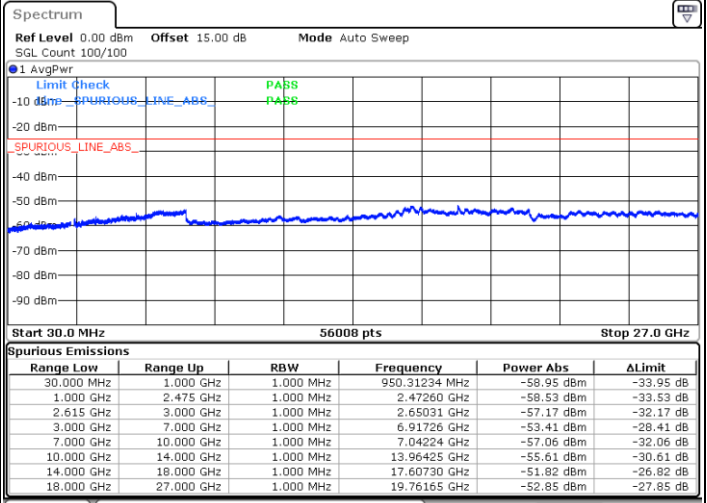

Middle Channel / 1RB99 and 1RB0

Date: 17.NOV.2022 05:09:23

Date: 17.NOV.2022 05:16:34

Middle Channel / FullIRB

N/A

Date: 17.NOV.2022 05:07:56

LTE Band 7C / 20MHz+15MHz

64QAM

Highest Channel / 1RB0 and 1RB74

Highest Channel / 1RB99 and 1RB0

Date: 17.NOV.2022 05:35:52

Date: 17.NOV.2022 05:34:26

Highest Channel / FullIRB

N/A

Date: 17.NOV.2022 05:43:05

LTE Band 7C / 20MHz+20MHz

64QAM

Lowest Channel / 1RB0 and 1RB99

Lowest Channel / 1RB99 and 1RB0

Date: 17.NOV.2022 06:05:17

Date: 17.NOV.2022 05:58:04

Lowest Channel / FullIRB

N/A

Date: 17.NOV.2022 06:06:44