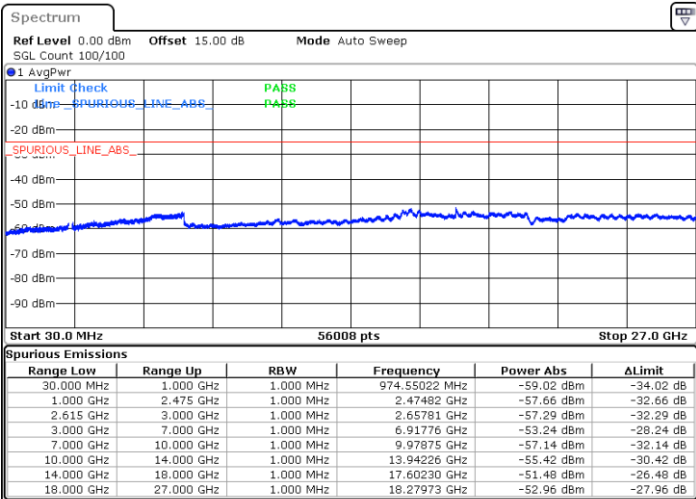

Date: 17.NOV.2022 04:33:08

LTE Band 7C / 20MHz+10MHz

64QAM

Lowest Channel / 1RB0 and 1RB49

Lowest Channel / 1RB99 and 1RB0

Date: 17.NOV.2022 01:25:23

Date: 17.NOV.2022 01:18:11

Lowest Channel / FullRB

N/A

Date: 17.NOV.2022 01:26:50

LTE Band 7C / 20MHz+10MHz

64QAM

Middle Channel / 1RB0 and 1RB49

Middle Channel / 1RB99 and 1RB0

Date: 17.NOV.2022 01:39:25

Date: 17.NOV.2022 01:46:37

Middle Channel / FullIRB

N/A

Date: 17.NOV.2022 01:37:59

LTE Band 7C / 20MHz+10MHz

64QAM

Highest Channel / 1RB0 and 1RB49

Highest Channel / 1RB99 and 1RB0

Date: 17.NOV.2022 02:05:55

Date: 17.NOV.2022 02:04:29

Highest Channel / FullIRB

N/A

Date: 17.NOV.2022 02:13:08

LTE Band 7C / 20MHz+15MHz

64QAM

Lowest Channel / 1RB0 and 1RB74

Lowest Channel / 1RB99 and 1RB0