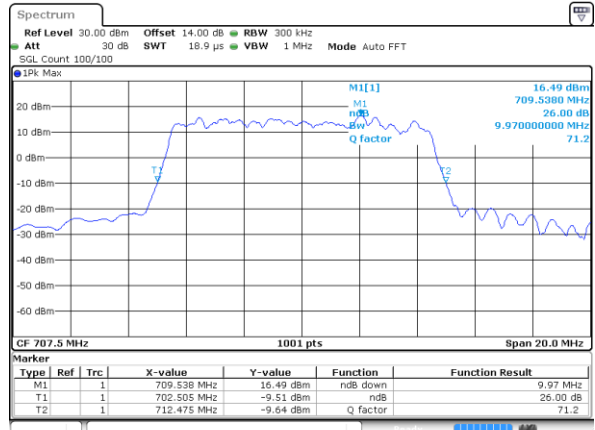

Date: 28.OCT.2022 18:10:01

Middle Channel / 5MHz / 16QAM

Date: 28.OCT.2022 18:10:24

Highest Channel / 5MHz / QPSK

Date: 28.OCT.2022 18:14:24

Highest Channel / 5MHz / 16QAM

Date: 28.OCT.2022 18:14:00

LTE Band 12

Lowest Channel / 10MHz / QPSK

Date: 28.OCT.2022 18:23:24

Lowest Channel / 10MHz / 16QAM

Date: 28.OCT.2022 18:23:00

Middle Channel / 10MHz / QPSK

Date: 28.OCT.2022 18:31:50

Middle Channel / 10MHz / 16QAM

Date: 28.OCT.2022 18:32:13

Highest Channel / 10MHz / QPSK

Date: 28.OCT.2022 18:36:13

Highest Channel / 10MHz / 16QAM

Date: 28.OCT.2022 18:35:49

LTE Band 12

Lowest Channel / 1.4MHz / 64QAM

Date: 29 OCT 2022 11:05:32

Lowest Channel / 3MHz / 64QAM