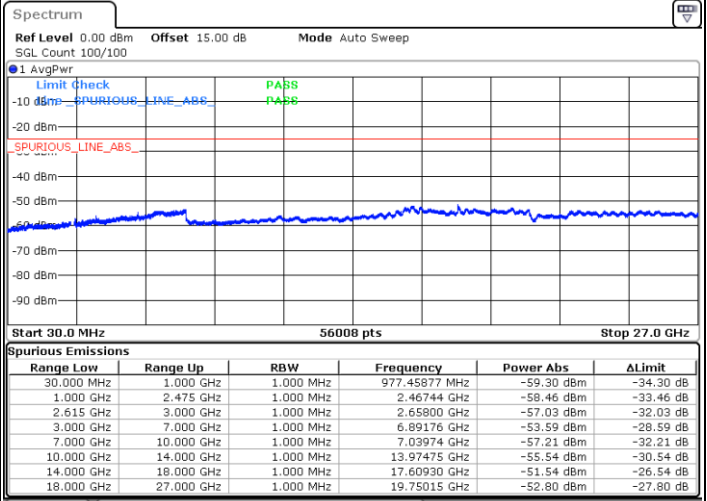

LTE Band 7C / 20MHz+20MHz

64QAM

Middle Channel / 1RB0 and 1RB9

Middle Channel / 1RB99 and 1RB0

Date: 17.NOV.2022 06:19:19

Date: 17.NOV.2022 06:26:31

Middle Channel / FullIRB

N/A

Date: 17.NOV.2022 06:17:52

LTE Band 7C / 20MHz+20MHz

64QAM

Highest Channel / 1RB0 and 1RB99

Highest Channel / 1RB99 and 1RB0

Date: 17.NOV.2022 06:45:50

Date: 17.NOV.2022 06:44:23

Highest Channel / FullIRB

## Peak-to-Average Ratio

Mode	LTE Band 12 / 10MHz				
Mod.	QPSK		16QAM		Limit: 13dB
RB Size	1RB	Full RB	1RB	Full RB	Result
Lowest CH	4.17	4.78	5.10	5.83	PASS
Middle CH	3.86	4.99	4.52	5.94	
Highest CH	4.03	5.25	4.58	6.26	
Mode	LTE Band 12 / 10MHz				
Mod.	64QAM				Limit: 13dB
RB Size	1RB	Full RB			Result
Lowest CH	5.77	6.29	-	-	PASS
Middle CH	5.68	6.38	-	-	
Highest CH	5.68	6.70	-	-	