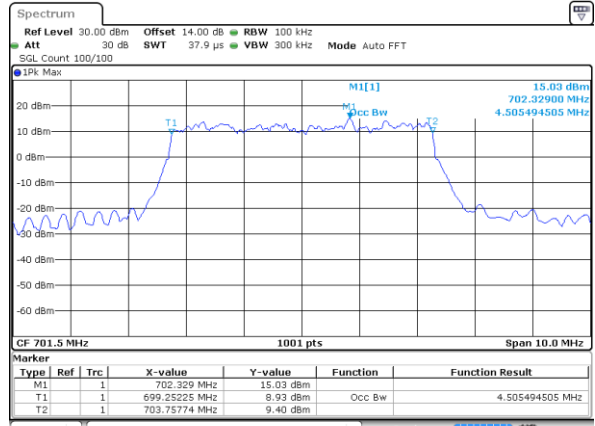

Highest Channel / 3MHz / 16QAM

Date: 28 OCT 2022 17:51:56

LTE Band 12

Lowest Channel / 5MHz / QPSK

Date: 28.OCT.2022 18:00:32

Lowest Channel / 5MHz / 16QAM

Date: 28.OCT.2022 18:00:56

Middle Channel / 5MHz / QPSK

Date: 28.OCT.2022 18:09:47

Middle Channel / 5MHz / 16QAM

Date: 28.OCT.2022 18:09:23

Highest Channel / 5MHz / QPSK

Date: 28.OCT.2022 18:13:22

Highest Channel / 5MHz / 16QAM

Date: 28.OCT.2022 18:13:46

LTE Band 12