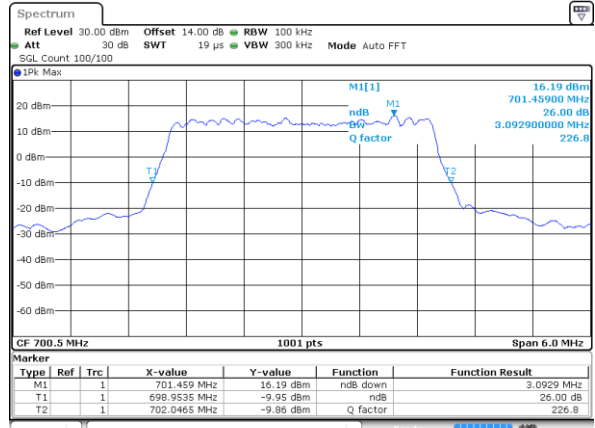

LTE Band 12

Lowest Channel / 1.4MHz / QPSK

Date: 29 OCT 2022 09:52:16

Lowest Channel / 1.4MHz / 16QAM

Date: 29 OCT 2022 09:51:52

Middle Channel / 1.4MHz / QPSK

Date: 29 OCT 2022 10:00:42

Middle Channel / 1.4MHz / 16QAM

Date: 29 OCT 2022 10:01:06

Highest Channel / 1.4MHz / QPSK

Date: 29 OCT 2022 10:05:05

Highest Channel / 1.4MHz / 16QAM

Date: 29 OCT 2022 10:04:41

LTE Band 12

Lowest Channel / 3MHz / QPSK

Date: 28.OCT.2022 17:39:45

Lowest Channel / 3MHz / 16QAM

Date: 28.OCT.2022 17:39:22

Middle Channel / 3MHz / QPSK

Date: 28.OCT.2022 17:48:11

Middle Channel / 3MHz / 16QAM

Date: 28.OCT.2022 17:48:35

Highest Channel / 3MHz / QPSK

Date: 28.OCT.2022 17:52:34