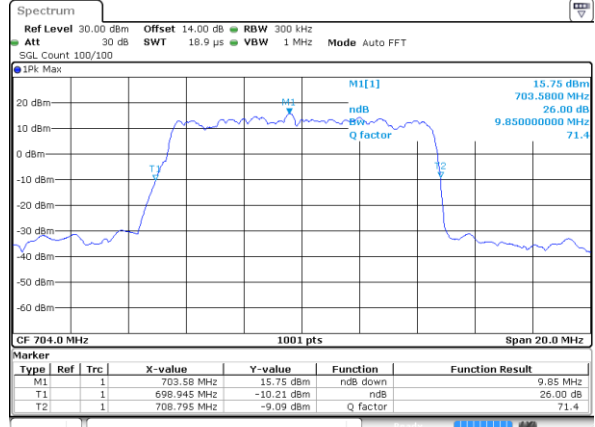

Date: 29 OCT 2022 10:33:30

Middle Channel / 1.4MHz / 64QAM

Date: 29 OCT 2022 11:09:44

Middle Channel / 3MHz / 64QAM

Date: 29 OCT 2022 10:37:42

Highest Channel / 1.4MHz / 64QAM

Date: 29 OCT 2022 11:11:39

Highest Channel / 3MHz / 64QAM

Date: 29 OCT 2022 10:39:37

LTE Band 12

Lowest Channel / 5MHz / 64QAM

Date: 29 OCT 2022 10:43:59

Lowest Channel / 10MHz / 64QAM

Date: 29 OCT 2022 10:54:28

Middle Channel / 5MHz / 64QAM

Date: 29 OCT 2022 10:48:11

Middle Channel / 10MHz / 64QAM

Date: 29 OCT 2022 10:58:39

Highest Channel / 5MHz / 64QAM

Date: 29 OCT 2022 10:50:06

Highest Channel / 10MHz / 64QAM

Date: 29 OCT 2022 11:00:34

Occupied Bandwidth

Mode	LTE Band 12 : 99%OBW(MHz)											
BW	1.4MHz		3MHz		5MHz		10MHz		15MHz		20MHz	
Mod.	QPSK	16QAM	QPSK	16QAM	QPSK	16QAM	QPSK	16QAM	QPSK	16QAM	QPSK	16QAM
Lowest CH	1.09	1.09	2.72	2.73	4.54	4.51	9.07	8.99	-	-	-	-
Middle CH	1.09	1.10	2.73	2.73	4.48	4.48	9.03	9.03	-	-	-	-
Highest CH	1.10	1.09	2.76	2.73	4.51	4.53	9.03	9.07	-	-	-	-
Mode	LTE Band 12 : 99%OBW(MHz)											
BW	1.4MHz		3MHz		5MHz		10MHz		15MHz		20MHz	
Mod.	64QAM		64QAM		64QAM		64QAM		64QAM		64QAM	
Lowest CH	1.11	-	2.74	-	4.49	-	9.01	-	-	-	-	-
Middle CH	1.09	-	2.72	-	4.51	-	8.91	-	-	-	-	-
Highest CH	1.11	-	2.71	-	4.51	-	9.07	-	-	-	-	-