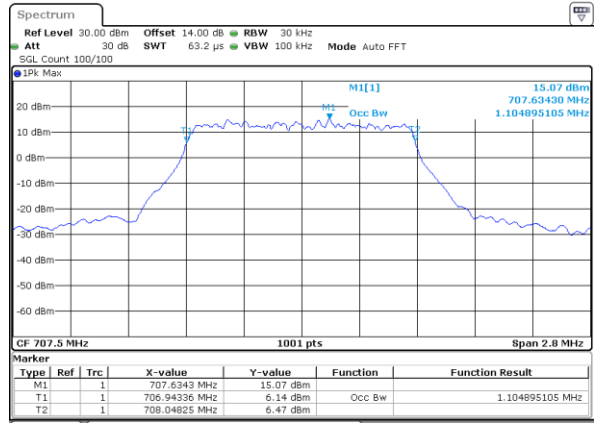

Middle Channel / 10MHz / 64QAM

Date: 29 OCT 2022 10:58:39

Highest Channel / 5MHz / 64QAM

Date: 29 OCT 2022 10:50:06

Highest Channel / 10MHz / 64QAM

Date: 29 OCT 2022 11:00:34

Occupied Bandwidth

Mode	LTE Band 12 : 99%OBW(MHz)											
BW	1.4MHz		3MHz		5MHz		10MHz		15MHz		20MHz	
Mod.	QPSK	16QAM	QPSK	16QAM	QPSK	16QAM	QPSK	16QAM	QPSK	16QAM	QPSK	16QAM
Lowest CH	1.09	1.09	2.72	2.73	4.54	4.51	9.07	8.99	-	-	-	-
Middle CH	1.09	1.10	2.73	2.73	4.48	4.48	9.03	9.03	-	-	-	-
Highest CH	1.10	1.09	2.76	2.73	4.51	4.53	9.03	9.07	-	-	-	-
Mode	LTE Band 12 : 99%OBW(MHz)											
BW	1.4MHz		3MHz		5MHz		10MHz		15MHz		20MHz	
Mod.	64QAM		64QAM		64QAM		64QAM		64QAM		64QAM	
Lowest CH	1.11	-	2.74	-	4.49	-	9.01	-	-	-	-	-
Middle CH	1.09	-	2.72	-	4.51	-	8.91	-	-	-	-	-
Highest CH	1.11	-	2.71	-	4.51	-	9.07	-	-	-	-	-

LTE Band 12

Lowest Channel / 1.4MHz / QPSK

Date: 29 OCT 2022 09:51:13

Lowest Channel / 1.4MHz / 16QAM

Date: 29 OCT 2022 09:51:37

Middle Channel / 1.4MHz / QPSK

Date: 29 OCT 2022 10:00:28

Middle Channel / 1.4MHz / 16QAM

Date: 29 OCT 2022 10:00:04

Highest Channel / 1.4MHz / QPSK

Date: 29 OCT 2022 10:04:03

Highest Channel / 1.4MHz / 16QAM

Date: 29 OCT 2022 10:04:27

LTE Band 12

Lowest Channel / 3MHz / QPSK

Date: 28 OCT 2022 17:38:43