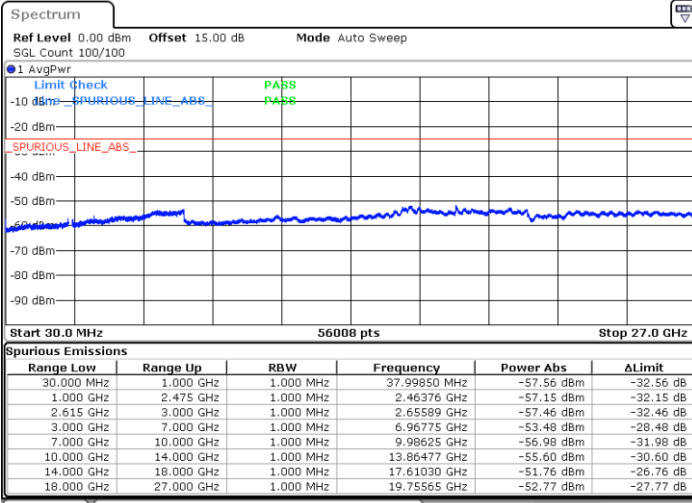

Middle Channel / 1RB99 and 1RB0

Date: 17.NOV.2022 05:09:23

Date: 17.NOV.2022 05:16:34

Middle Channel / FullIRB

N/A

Date: 17.NOV.2022 05:07:56

LTE Band 7C / 20MHz+15MHz

64QAM

Highest Channel / 1RB0 and 1RB74

Highest Channel / 1RB99 and 1RB0

Date: 17.NOV.2022 05:35:52

Date: 17.NOV.2022 05:34:26

Highest Channel / FullIRB

N/A

Date: 17.NOV.2022 05:43:05

LTE Band 7C / 20MHz+20MHz

64QAM

Lowest Channel / 1RB0 and 1RB99

Lowest Channel / 1RB99 and 1RB0

Date: 17.NOV.2022 06:05:17

Date: 17.NOV.2022 05:58:04

Lowest Channel / FullIRB

N/A

Date: 17.NOV.2022 06:06:44