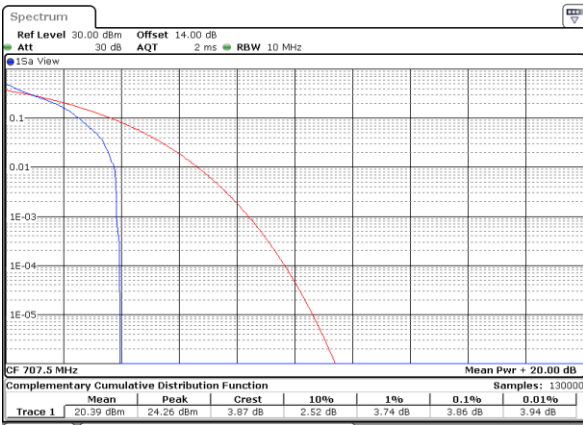

## Peak-to-Average Ratio

Mode	LTE Band 12 / 10MHz				
Mod.	QPSK		16QAM		Limit: 13dB
RB Size	1RB	Full RB	1RB	Full RB	Result
Lowest CH	4.17	4.78	5.10	5.83	PASS
Middle CH	3.86	4.99	4.52	5.94	
Highest CH	4.03	5.25	4.58	6.26	
Mode	LTE Band 12 / 10MHz				
Mod.	64QAM				Limit: 13dB
RB Size	1RB	Full RB			Result
Lowest CH	5.77	6.29	-	-	PASS
Middle CH	5.68	6.38	-	-	
Highest CH	5.68	6.70	-	-	

LTE Band 12 / 10MHz / QPSK

Lowest Channel / 1RB

Date: 29 OCT 2022 10:21:06

Lowest Channel / Full RB

Date: 29 OCT 2022 10:20:40

Middle Channel / 1RB

Date: 29 OCT 2022 10:21:31

Middle Channel / Full RB

Date: 29 OCT 2022 10:21:56

Highest Channel / 1RB

Date: 29 OCT 2022 10:22:45

Highest Channel / Full RB

Date: 29 OCT 2022 10:22:20

LTE Band 12 / 10MHz / 16QAM

Lowest Channel / 1RB

Date: 29 OCT 2022 10:18:35