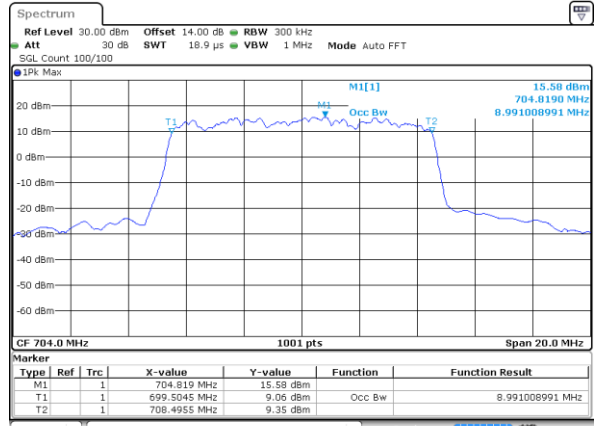

Lowest Channel / 10MHz / 16QAM

Date: 28.OCT.2022 18:22:46