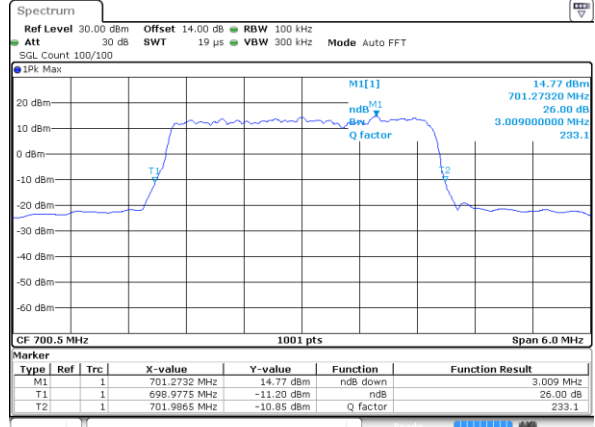

Highest Channel / 10MHz / QPSK

Date: 28.OCT.2022 18:36:13

Highest Channel / 10MHz / 16QAM

Date: 28.OCT.2022 18:35:49

LTE Band 12

Lowest Channel / 1.4MHz / 64QAM

Date: 29 OCT 2022 11:05:32

Lowest Channel / 3MHz / 64QAM

Date: 29 OCT 2022 10:33:30

Middle Channel / 1.4MHz / 64QAM

Date: 29 OCT 2022 11:09:44

Middle Channel / 3MHz / 64QAM

Date: 29 OCT 2022 10:37:42

Highest Channel / 1.4MHz / 64QAM

Date: 29 OCT 2022 11:11:39

Highest Channel / 3MHz / 64QAM