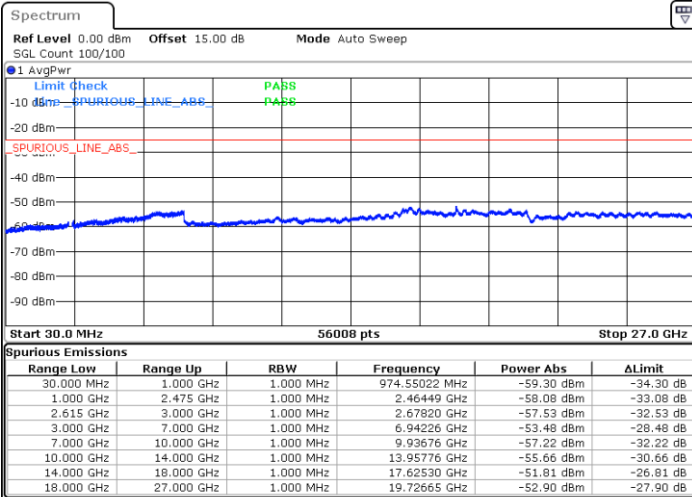

Middle Channel / FullIRB

N/A

Date: 17.NOV.2022 01:37:59

LTE Band 7C / 20MHz+10MHz

64QAM

Highest Channel / 1RB0 and 1RB49

Highest Channel / 1RB99 and 1RB0

Date: 17.NOV.2022 02:05:55

Date: 17.NOV.2022 02:04:29

Highest Channel / FullIRB

N/A

Date: 17.NOV.2022 02:13:08

LTE Band 7C / 20MHz+15MHz

64QAM

Lowest Channel / 1RB0 and 1RB74

Lowest Channel / 1RB99 and 1RB0