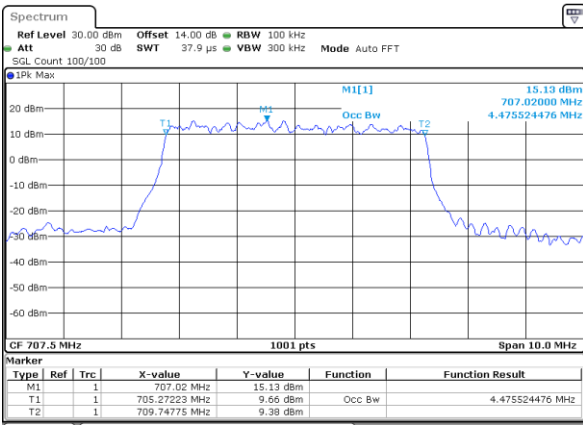

Highest Channel / 3MHz / 16QAM

Date: 28 OCT 2022 17:51:56

LTE Band 12

Lowest Channel / 5MHz / QPSK

Date: 28.OCT.2022 18:00:32

Lowest Channel / 5MHz / 16QAM

Date: 28.OCT.2022 18:00:56

Middle Channel / 5MHz / QPSK

Date: 28.OCT.2022 18:09:47

Middle Channel / 5MHz / 16QAM

Date: 28.OCT.2022 18:09:23

Highest Channel / 5MHz / QPSK

Date: 28.OCT.2022 18:13:22

Highest Channel / 5MHz / 16QAM

Date: 28.OCT.2022 18:13:46

LTE Band 12