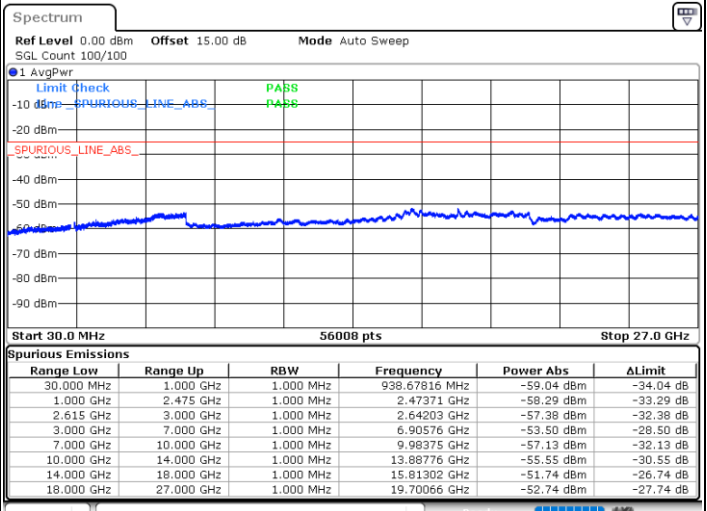

Middle Channel / FullIRB

N/A

Date: 17.NOV.2022 01:37:59

LTE Band 7C / 20MHz+10MHz

64QAM

Highest Channel / 1RB0 and 1RB49

Highest Channel / 1RB99 and 1RB0

Date: 17.NOV.2022 02:05:55

Date: 17.NOV.2022 02:04:29

Highest Channel / FullIRB

N/A

Date: 17.NOV.2022 02:13:08

LTE Band 7C / 20MHz+15MHz

64QAM

Lowest Channel / 1RB0 and 1RB74

Lowest Channel / 1RB99 and 1RB0

Date: 17.NOV.2022 04:55:20

Date: 17.NOV.2022 04:48:08

Lowest Channel / FullRB

N/A

Date: 17.NOV.2022 04:56:47

LTE Band 7C / 20MHz+15MHz

64QAM

MiddleChannel / 1RB0 and 1RB74