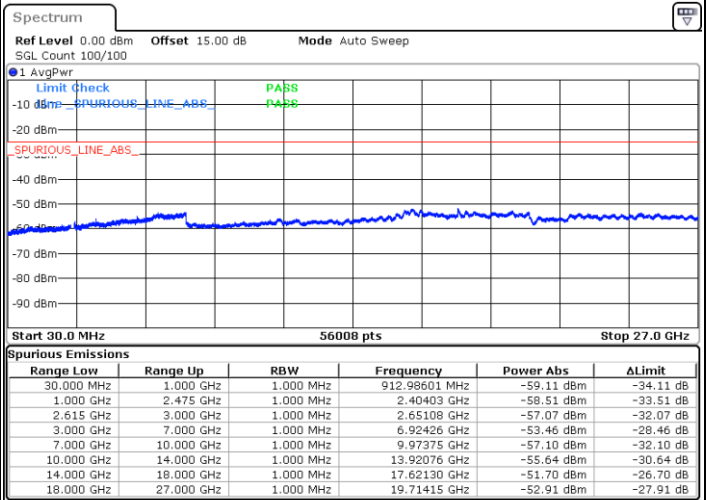

Highest Channel / 1RB0 and 1RB74

Highest Channel / 1RB99 and 1RB0

Date: 17.NOV.2022 05:35:52

Date: 17.NOV.2022 05:34:26

Highest Channel / FullIRB

N/A

Date: 17.NOV.2022 05:43:05

LTE Band 7C / 20MHz+20MHz

64QAM

Lowest Channel / 1RB0 and 1RB99

Lowest Channel / 1RB99 and 1RB0

Date: 17.NOV.2022 06:05:17

Date: 17.NOV.2022 05:58:04

Lowest Channel / FullIRB

N/A

Date: 17.NOV.2022 06:06:44

LTE Band 7C / 20MHz+20MHz

64QAM

Middle Channel / 1RB0 and 1RB9

Middle Channel / 1RB99 and 1RB0

Date: 17.NOV.2022 06:19:19

Date: 17.NOV.2022 06:26:31

Middle Channel / FullIRB

N/A

Date: 17.NOV.2022 06:17:52

LTE Band 7C / 20MHz+20MHz

64QAM

Highest Channel / 1RB0 and 1RB99

Highest Channel / 1RB99 and 1RB0

Date: 17.NOV.2022 06:45:50

Date: 17.NOV.2022 06:44:23

Highest Channel / FullIRB