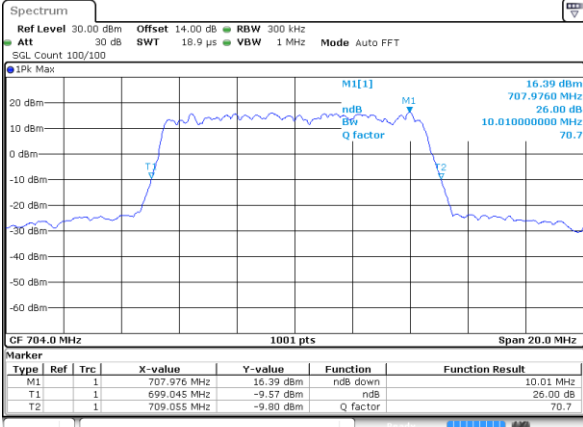

LTE Band 12

Lowest Channel / 10MHz / QPSK

Date: 28.OCT.2022 18:23:24