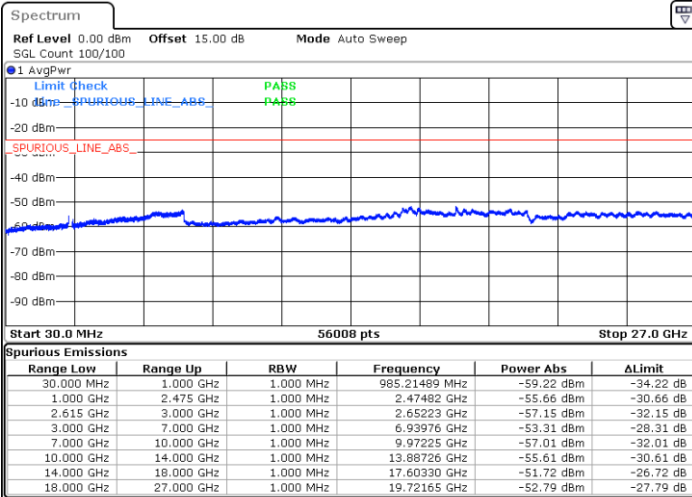

Date: 17.NOV.2022 04:55:20

Date: 17.NOV.2022 04:48:08

Lowest Channel / FullRB

N/A

Date: 17.NOV.2022 04:56:47

LTE Band 7C / 20MHz+15MHz

64QAM

MiddleChannel / 1RB0 and 1RB74

Middle Channel / 1RB99 and 1RB0

Date: 17.NOV.2022 05:09:23

Date: 17.NOV.2022 05:16:34

Middle Channel / FullIRB

N/A

Date: 17.NOV.2022 05:07:56

LTE Band 7C / 20MHz+15MHz

64QAM

Highest Channel / 1RB0 and 1RB74

Highest Channel / 1RB99 and 1RB0

Date: 17.NOV.2022 05:35:52

Date: 17.NOV.2022 05:34:26

Highest Channel / FullIRB

N/A

Date: 17.NOV.2022 05:43:05

LTE Band 7C / 20MHz+20MHz