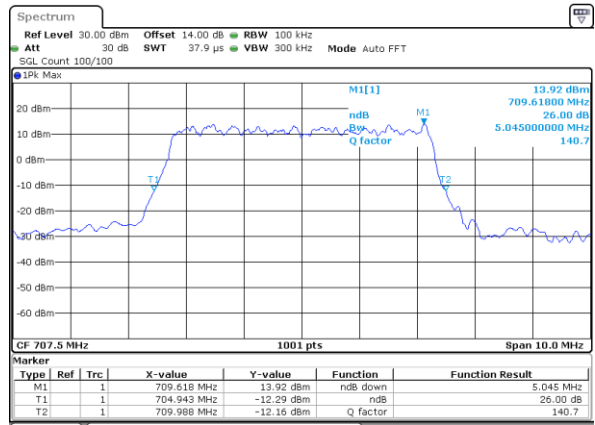

Date: 29 OCT 2022 10:01:06

Highest Channel / 1.4MHz / QPSK

Date: 29 OCT 2022 10:05:05

Highest Channel / 1.4MHz / 16QAM

Date: 29 OCT 2022 10:04:41

LTE Band 12

Lowest Channel / 3MHz / QPSK

Date: 28.OCT.2022 17:39:45

Lowest Channel / 3MHz / 16QAM

Date: 28.OCT.2022 17:39:22

Middle Channel / 3MHz / QPSK

Date: 28.OCT.2022 17:48:11

Middle Channel / 3MHz / 16QAM

Date: 28.OCT.2022 17:48:35

Highest Channel / 3MHz / QPSK

Date: 28.OCT.2022 17:52:34

Highest Channel / 3MHz / 16QAM

Date: 28.OCT.2022 17:52:10

LTE Band 12

Lowest Channel / 5MHz / QPSK

Date: 28.OCT.2022 18:01:35

Lowest Channel / 5MHz / 16QAM

Date: 28.OCT.2022 18:01:11

Middle Channel / 5MHz / QPSK

Date: 28.OCT.2022 18:10:01

Middle Channel / 5MHz / 16QAM

Date: 28.OCT.2022 18:10:24

Highest Channel / 5MHz / QPSK

Date: 28.OCT.2022 18:14:24

Highest Channel / 5MHz / 16QAM

Date: 28.OCT.2022 18:14:00

LTE Band 12