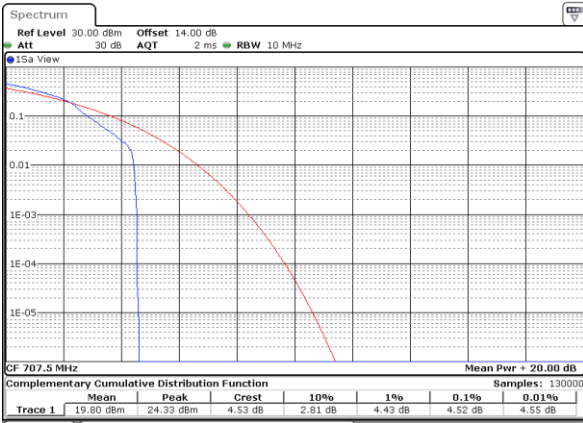

LTE Band 12 / 10MHz / QPSK

Lowest Channel / 1RB

Date: 29 OCT 2022 10:21:06

Lowest Channel / Full RB

Date: 29 OCT 2022 10:20:40

Middle Channel / 1RB

Date: 29 OCT 2022 10:21:31

Middle Channel / Full RB

Date: 29 OCT 2022 10:21:56

Highest Channel / 1RB

Date: 29 OCT 2022 10:22:45

Highest Channel / Full RB

Date: 29 OCT 2022 10:22:20

LTE Band 12 / 10MHz / 16QAM

Lowest Channel / 1RB

Date: 29 OCT 2022 10:18:35

Lowest Channel / Full RB

Date: 29 OCT 2022 10:18:09

Middle Channel / 1RB

Date: 29 OCT 2022 10:19:00

Middle Channel / Full RB

Date: 29 OCT 2022 10:19:25

Highest Channel / 1RB

Date: 29 OCT 2022 10:20:15