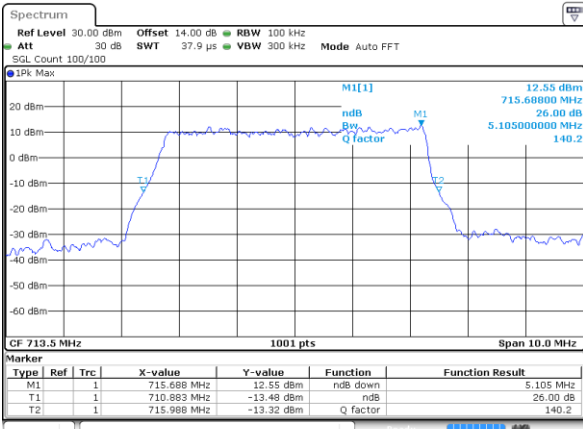

Date: 29 OCT 2022 10:33:30

Middle Channel / 1.4MHz / 64QAM

Date: 29 OCT 2022 11:09:44

Middle Channel / 3MHz / 64QAM

Date: 29 OCT 2022 10:37:42

Highest Channel / 1.4MHz / 64QAM

Date: 29 OCT 2022 11:11:39

Highest Channel / 3MHz / 64QAM

Date: 29 OCT 2022 10:39:37

LTE Band 12

Lowest Channel / 5MHz / 64QAM

Date: 29 OCT 2022 10:43:59

Lowest Channel / 10MHz / 64QAM

Date: 29 OCT 2022 10:54:28

Middle Channel / 5MHz / 64QAM

Date: 29 OCT 2022 10:48:11

Middle Channel / 10MHz / 64QAM

Date: 29 OCT 2022 10:58:39

Highest Channel / 5MHz / 64QAM

Date: 29 OCT 2022 10:50:06

Highest Channel / 10MHz / 64QAM

Date: 29 OCT 2022 11:00:34

Occupied Bandwidth

Mode	LTE Band 12 : 99%OBW(MHz)											
BW	1.4MHz		3MHz		5MHz		10MHz		15MHz		20MHz	
Mod.	QPSK	16QAM	QPSK	16QAM	QPSK	16QAM	QPSK	16QAM	QPSK	16QAM	QPSK	16QAM
Lowest CH	1.09	1.09	2.72	2.73	4.54	4.51	9.07	8.99	-	-	-	-
Middle CH	1.09	1.10	2.73	2.73	4.48	4.48	9.03	9.03	-	-	-	-
Highest CH	1.10	1.09	2.76	2.73	4.51	4.53	9.03	9.07	-	-	-	-
Mode	LTE Band 12 : 99%OBW(MHz)											
BW	1.4MHz		3MHz		5MHz		10MHz		15MHz		20MHz	
Mod.	64QAM		64QAM		64QAM		64QAM		64QAM		64QAM	
Lowest CH	1.11	-	2.74	-	4.49	-	9.01	-	-	-	-	-
Middle CH	1.09	-	2.72	-	4.51	-	8.91	-	-	-	-	-
Highest CH	1.11	-	2.71	-	4.51	-	9.07	-	-	-	-	-