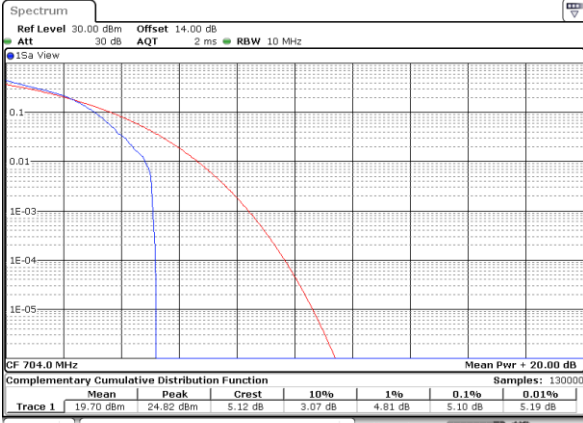

LTE Band 12 / 10MHz / QPSK

Lowest Channel / 1RB

Date: 29 OCT 2022 10:21:06

Lowest Channel / Full RB

Date: 29 OCT 2022 10:20:40

Middle Channel / 1RB

Date: 29 OCT 2022 10:21:31

Middle Channel / Full RB

Date: 29 OCT 2022 10:21:56

Highest Channel / 1RB

Date: 29 OCT 2022 10:22:45

Highest Channel / Full RB

Date: 29 OCT 2022 10:22:20

LTE Band 12 / 10MHz / 16QAM

Lowest Channel / 1RB

Date: 29 OCT 2022 10:18:35

Lowest Channel / Full RB

Date: 29 OCT 2022 10:18:09

Middle Channel / 1RB

Date: 29 OCT 2022 10:19:00

Middle Channel / Full RB

Date: 29 OCT 2022 10:19:25

Highest Channel / 1RB

Date: 29 OCT 2022 10:20:15

Highest Channel / Full RB

Date: 29 OCT 2022 10:19:50

LTE Band 12 / 10MHz / 64QAM

Lowest Channel / 1RB

Date: 29 OCT 2022 11:40:40

Lowest Channel / Full RB

Date: 29 OCT 2022 11:40:15

Middle Channel / 1RB