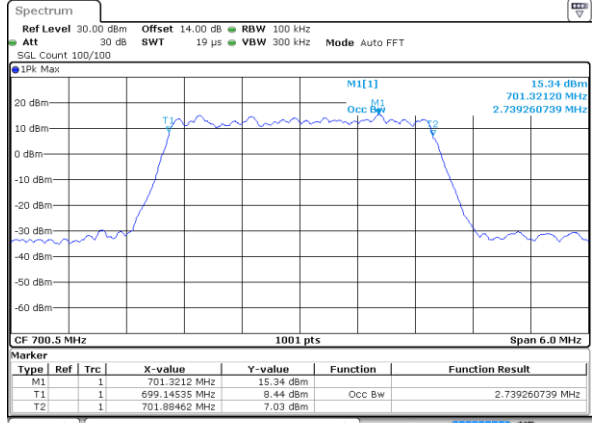

Highest Channel / 10MHz / QPSK

Date: 28.OCT.2022 18:35:10

Highest Channel / 10MHz / 16QAM

Date: 28.OCT.2022 18:35:34

LTE Band 12

Lowest Channel / 1.4MHz / 64QAM

Date: 29 OCT 2022 11:05:18

Lowest Channel / 3MHz / 64QAM

Date: 29 OCT 2022 10:33:16

Middle Channel / 1.4MHz / 64QAM

Date: 29 OCT 2022 11:09:30

Middle Channel / 3MHz / 64QAM

Date: 29 OCT 2022 10:37:28

Highest Channel / 1.4MHz / 64QAM

Date: 29 OCT 2022 11:11:25

Highest Channel / 3MHz / 64QAM