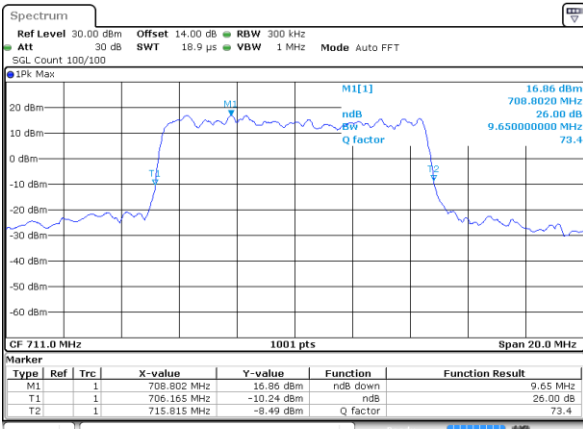

Lowest Channel / 10MHz / QPSK

Date: 28.OCT.2022 18:23:24

Lowest Channel / 10MHz / 16QAM

Date: 28.OCT.2022 18:23:00

Middle Channel / 10MHz / QPSK

Date: 28.OCT.2022 18:31:50

Middle Channel / 10MHz / 16QAM

Date: 28.OCT.2022 18:32:13

Highest Channel / 10MHz / QPSK

Date: 28.OCT.2022 18:36:13

Highest Channel / 10MHz / 16QAM

Date: 28.OCT.2022 18:35:49

LTE Band 12

Lowest Channel / 1.4MHz / 64QAM

Date: 29 OCT 2022 11:05:32

Lowest Channel / 3MHz / 64QAM