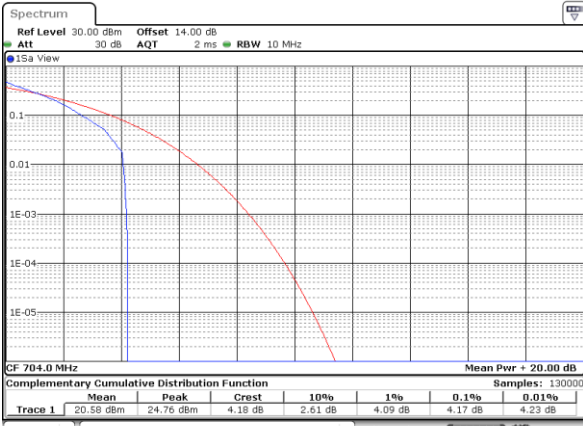

LTE Band 12 / 10MHz / QPSK

Lowest Channel / 1RB

Date: 29 OCT 2022 10:21:06