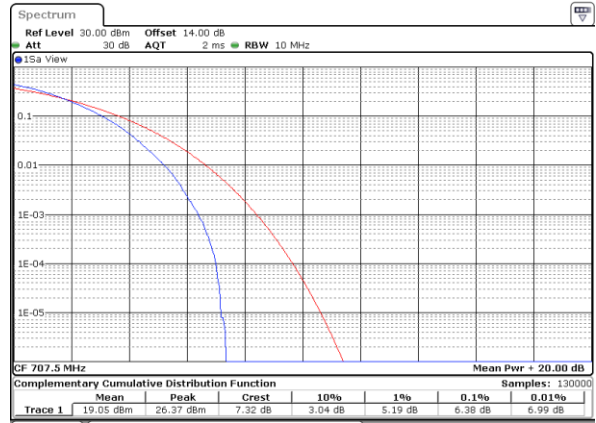

Lowest Channel / Full RB

Date: 29 OCT 2022 10:18:09

Middle Channel / 1RB

Date: 29 OCT 2022 10:19:00

Middle Channel / Full RB

Date: 29 OCT 2022 10:19:25

Highest Channel / 1RB

Date: 29 OCT 2022 10:20:15

Highest Channel / Full RB

Date: 29 OCT 2022 10:19:50

LTE Band 12 / 10MHz / 64QAM

Lowest Channel / 1RB

Date: 29 OCT 2022 11:40:40

Lowest Channel / Full RB

Date: 29 OCT 2022 11:40:15

Middle Channel / 1RB

Date: 29 OCT 2022 11:41:05

Middle Channel / Full RB

Date: 29 OCT 2022 11:41:30

Highest Channel / 1RB

Date: 29 OCT 2022 11:42:20

Highest Channel / Full RB

Date: 29 OCT 2022 11:41:55

26dB Bandwidth