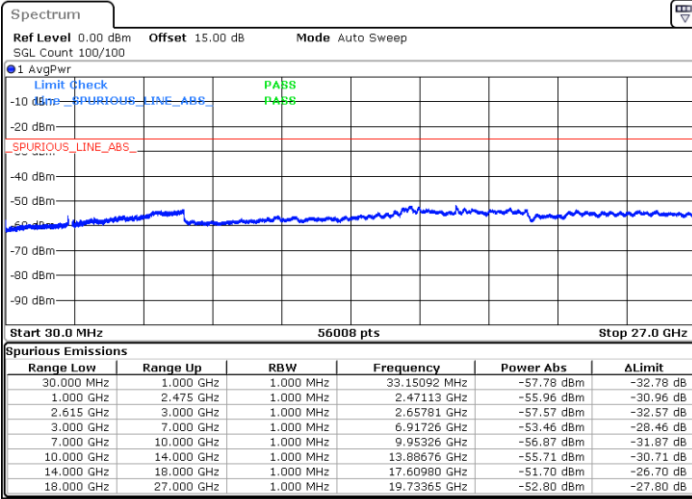

Date: 17.NOV.2022 04:55:20

Date: 17.NOV.2022 04:48:08

Lowest Channel / FullRB

N/A

Date: 17.NOV.2022 04:56:47

LTE Band 7C / 20MHz+15MHz

64QAM

MiddleChannel / 1RB0 and 1RB74

Middle Channel / 1RB99 and 1RB0

Date: 17.NOV.2022 05:09:23

Date: 17.NOV.2022 05:16:34

Middle Channel / FullIRB

N/A

Date: 17.NOV.2022 05:07:56

LTE Band 7C / 20MHz+15MHz

64QAM

Highest Channel / 1RB0 and 1RB74

Highest Channel / 1RB99 and 1RB0

Date: 17.NOV.2022 05:35:52

Date: 17.NOV.2022 05:34:26

Highest Channel / FullIRB

N/A

Date: 17.NOV.2022 05:43:05

LTE Band 7C / 20MHz+20MHz