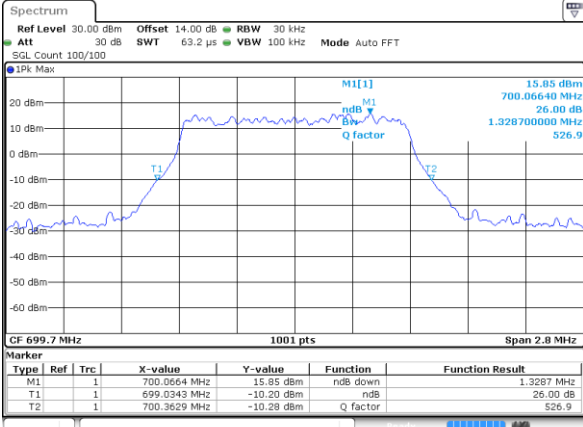

LTE Band 12

Lowest Channel / 1.4MHz / QPSK

Date: 29 OCT 2022 09:52:16