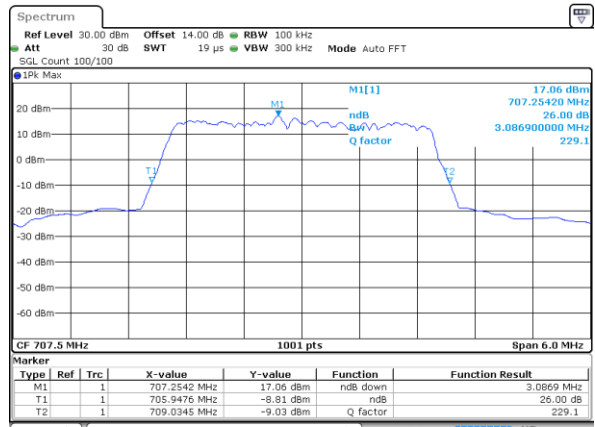

Date: 29 OCT 2022 10:01:06

Highest Channel / 1.4MHz / QPSK

Date: 29 OCT 2022 10:05:05

Highest Channel / 1.4MHz / 16QAM

Date: 29 OCT 2022 10:04:41

LTE Band 12

Lowest Channel / 3MHz / QPSK

Date: 28.OCT.2022 17:39:45

Lowest Channel / 3MHz / 16QAM

Date: 28.OCT.2022 17:39:22

Middle Channel / 3MHz / QPSK

Date: 28.OCT.2022 17:48:11

Middle Channel / 3MHz / 16QAM

Date: 28.OCT.2022 17:48:35

Highest Channel / 3MHz / QPSK

Date: 28.OCT.2022 17:52:34

Highest Channel / 3MHz / 16QAM

Date: 28.OCT.2022 17:52:10

LTE Band 12

Lowest Channel / 5MHz / QPSK

Date: 28.OCT.2022 18:01:35

Lowest Channel / 5MHz / 16QAM

Date: 28.OCT.2022 18:01:11

Middle Channel / 5MHz / QPSK