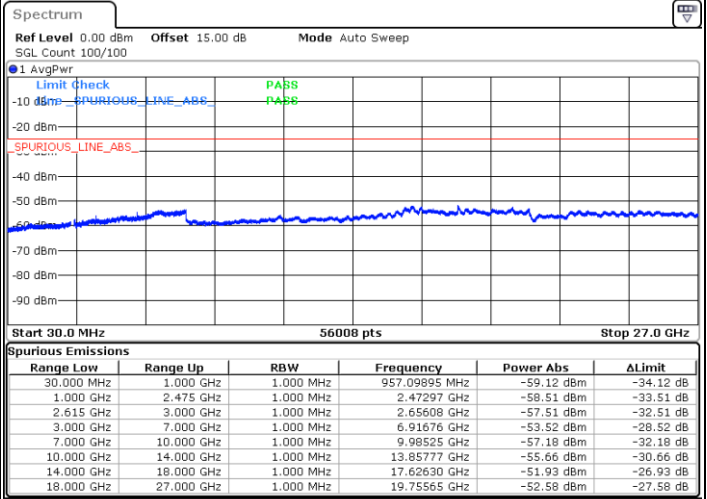

Date: 17.NOV.2022 02:04:29

Highest Channel / FullIRB

N/A

Date: 17.NOV.2022 02:13:08

LTE Band 7C / 20MHz+15MHz

64QAM

Lowest Channel / 1RB0 and 1RB74

Lowest Channel / 1RB99 and 1RB0

Date: 17.NOV.2022 04:55:20

Date: 17.NOV.2022 04:48:08

Lowest Channel / FullRB

N/A

Date: 17.NOV.2022 04:56:47

LTE Band 7C / 20MHz+15MHz

64QAM

MiddleChannel / 1RB0 and 1RB74

Middle Channel / 1RB99 and 1RB0

Date: 17.NOV.2022 05:09:23

Date: 17.NOV.2022 05:16:34

Middle Channel / FullIRB

N/A

Date: 17.NOV.2022 05:07:56

LTE Band 7C / 20MHz+15MHz

64QAM

Highest Channel / 1RB0 and 1RB74

Highest Channel / 1RB99 and 1RB0

Date: 17.NOV.2022 05:35:52

Date: 17.NOV.2022 05:34:26

Highest Channel / FullIRB

N/A

Date: 17.NOV.2022 05:43:05

LTE Band 7C / 20MHz+20MHz