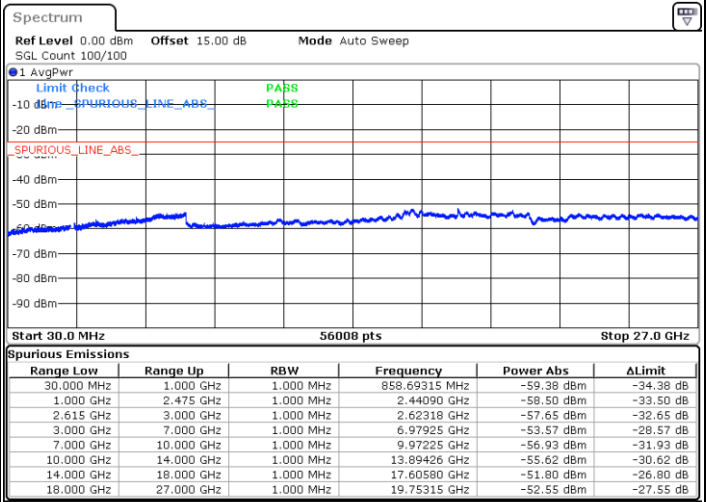

LTE Band 7C / 15MHz+20MHz

64QAM

Highest Channel / 1RB0 and 1RB99

Highest Channel / 1RB74 and 1RB0

Date: 17.NOV.2022 04:25:55

Date: 17.NOV.2022 04:24:28

Highest Channel / FullIRB

N/A

Date: 17.NOV.2022 04:33:08

LTE Band 7C / 20MHz+10MHz

64QAM

Lowest Channel / 1RB0 and 1RB49

Lowest Channel / 1RB99 and 1RB0

Date: 17.NOV.2022 01:25:23

Date: 17.NOV.2022 01:18:11

Lowest Channel / FullRB

N/A

Date: 17.NOV.2022 01:26:50

LTE Band 7C / 20MHz+10MHz

64QAM

Middle Channel / 1RB0 and 1RB49

Middle Channel / 1RB99 and 1RB0

Date: 17.NOV.2022 01:39:25

Date: 17.NOV.2022 01:46:37

Middle Channel / FullIRB

N/A

Date: 17.NOV.2022 01:37:59

LTE Band 7C / 20MHz+10MHz

64QAM

Highest Channel / 1RB0 and 1RB49

Highest Channel / 1RB99 and 1RB0

Date: 17.NOV.2022 02:05:55