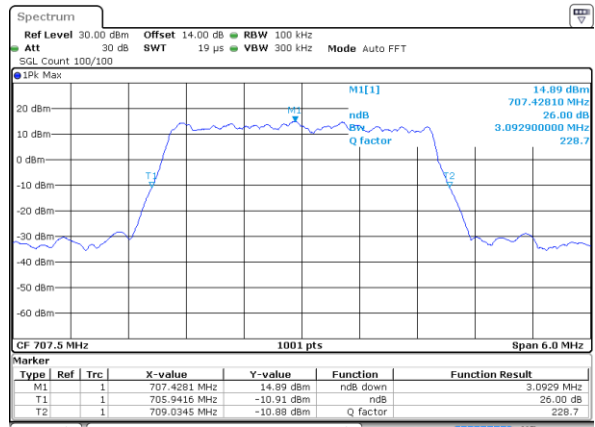

Lowest Channel / 10MHz / QPSK

Date: 28.OCT.2022 18:23:24

Lowest Channel / 10MHz / 16QAM

Date: 28.OCT.2022 18:23:00

Middle Channel / 10MHz / QPSK

Date: 28.OCT.2022 18:31:50

Middle Channel / 10MHz / 16QAM

Date: 28.OCT.2022 18:32:13

Highest Channel / 10MHz / QPSK

Date: 28.OCT.2022 18:36:13

Highest Channel / 10MHz / 16QAM

Date: 28.OCT.2022 18:35:49

LTE Band 12

Lowest Channel / 1.4MHz / 64QAM

Date: 29 OCT 2022 11:05:32

Lowest Channel / 3MHz / 64QAM

Date: 29 OCT 2022 10:33:30

Middle Channel / 1.4MHz / 64QAM

Date: 29 OCT 2022 11:09:44

Middle Channel / 3MHz / 64QAM

Date: 29 OCT 2022 10:37:42

Highest Channel / 1.4MHz / 64QAM

Date: 29 OCT 2022 11:11:39

Highest Channel / 3MHz / 64QAM