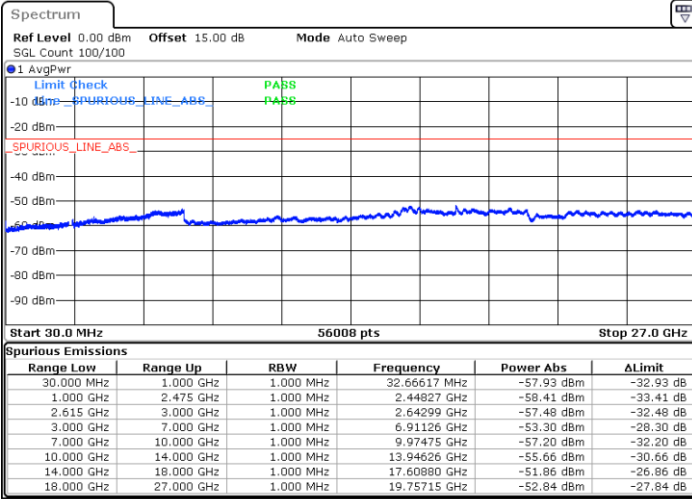

Date: 17.NOV.2022 02:04:29

Highest Channel / FullIRB

N/A

Date: 17.NOV.2022 02:13:08

LTE Band 7C / 20MHz+15MHz

64QAM

Lowest Channel / 1RB0 and 1RB74

Lowest Channel / 1RB99 and 1RB0

Date: 17.NOV.2022 04:55:20

Date: 17.NOV.2022 04:48:08

Lowest Channel / FullRB

N/A

Date: 17.NOV.2022 04:56:47

LTE Band 7C / 20MHz+15MHz

64QAM

MiddleChannel / 1RB0 and 1RB74

Middle Channel / 1RB99 and 1RB0

Date: 17.NOV.2022 05:09:23

Date: 17.NOV.2022 05:16:34

Middle Channel / FullIRB

N/A

Date: 17.NOV.2022 05:07:56

LTE Band 7C / 20MHz+15MHz

64QAM

Highest Channel / 1RB0 and 1RB74

Highest Channel / 1RB99 and 1RB0

Date: 17.NOV.2022 05:35:52

Date: 17.NOV.2022 05:34:26

Highest Channel / FullIRB

N/A

Date: 17.NOV.2022 05:43:05

LTE Band 7C / 20MHz+20MHz