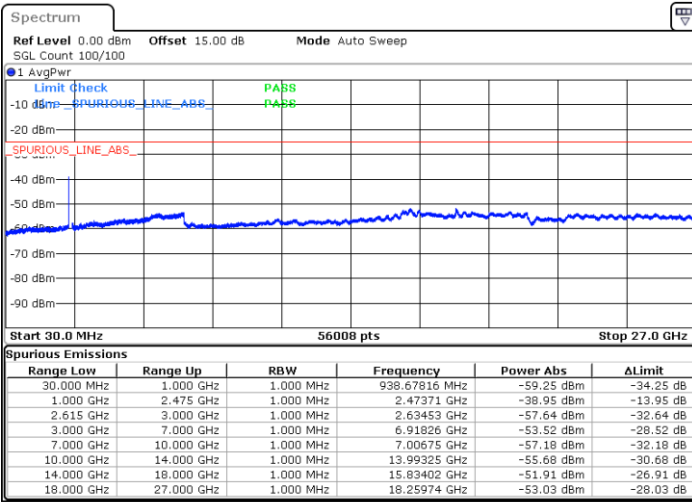

LTE Band 7C / 15MHz+20MHz

64QAM

Highest Channel / 1RB0 and 1RB99

Highest Channel / 1RB74 and 1RB0

Date: 17.NOV.2022 04:25:55

Date: 17.NOV.2022 04:24:28

Highest Channel / FullIRB

N/A

Date: 17.NOV.2022 04:33:08

LTE Band 7C / 20MHz+10MHz

64QAM

Lowest Channel / 1RB0 and 1RB49

Lowest Channel / 1RB99 and 1RB0

Date: 17.NOV.2022 01:25:23

Date: 17.NOV.2022 01:18:11

Lowest Channel / FullRB

N/A

Date: 17.NOV.2022 01:26:50

LTE Band 7C / 20MHz+10MHz

64QAM

Middle Channel / 1RB0 and 1RB49

Middle Channel / 1RB99 and 1RB0

Date: 17.NOV.2022 01:39:25

Date: 17.NOV.2022 01:46:37

Middle Channel / FullIRB

N/A

Date: 17.NOV.2022 01:37:59

LTE Band 7C / 20MHz+10MHz

64QAM

Highest Channel / 1RB0 and 1RB49

Highest Channel / 1RB99 and 1RB0

Date: 17.NOV.2022 02:05:55