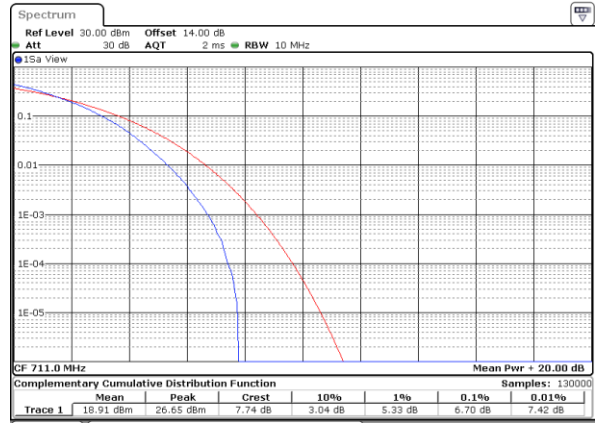

Highest Channel / Full RB

Date: 29 OCT 2022 10:19:50

LTE Band 12 / 10MHz / 64QAM

Lowest Channel / 1RB

Date: 29 OCT 2022 11:40:40

Lowest Channel / Full RB

Date: 29 OCT 2022 11:40:15

Middle Channel / 1RB

Date: 29 OCT 2022 11:41:05

Middle Channel / Full RB

Date: 29 OCT 2022 11:41:30

Highest Channel / 1RB

Date: 29 OCT 2022 11:42:20

Highest Channel / Full RB

Date: 29 OCT 2022 11:41:55

26dB Bandwidth

Mode	LTE Band 12 : 26dB BW(MHz)											
BW	1.4MHz		3MHz		5MHz		10MHz		15MHz		20MHz	
Mod.	QPSK	16QAM	QPSK	16QAM	QPSK	16QAM	QPSK	16QAM	QPSK	16QAM	QPSK	16QAM
Lowest CH	1.33	1.30	3.05	3.09	5.09	4.97	10.01	10.03	-	-	-	-
Middle CH	1.33	1.31	3.05	3.09	4.99	5.05	9.75	9.97	-	-	-	-
Highest CH	1.33	1.37	3.06	3.06	4.87	5.08	9.65	10.13	-	-	-	-
Mode	LTE Band 12 : 26dB BW(MHz)											
BW	1.4MHz		3MHz		5MHz		10MHz		15MHz		20MHz	
Mod.	64QAM		64QAM		64QAM		64QAM		64QAM		64QAM	
Lowest CH	1.30	-	3.01	-	5.12	-	9.85	-	-	-	-	-
Middle CH	1.29	-	3.09	-	5.01	-	9.83	-	-	-	-	-
Highest CH	1.33	-	3.09	-	5.11	-	10.07	-	-	-	-	-