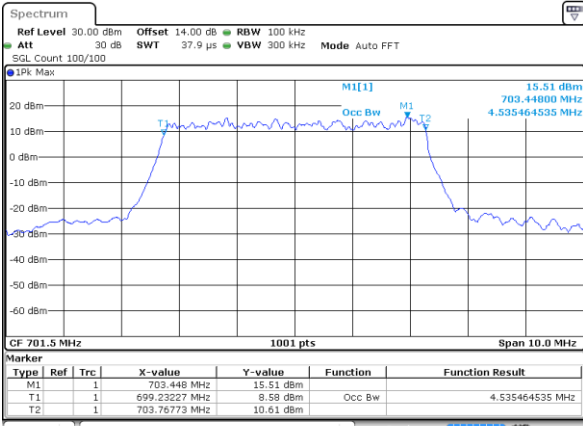

Highest Channel / 3MHz / 16QAM

Date: 28 OCT 2022 17:51:56

LTE Band 12

Lowest Channel / 5MHz / QPSK

Date: 28.OCT.2022 18:00:32

Lowest Channel / 5MHz / 16QAM

Date: 28.OCT.2022 18:00:56

Middle Channel / 5MHz / QPSK