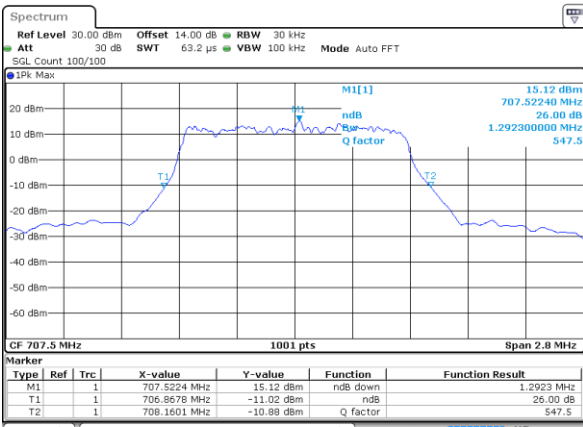

Highest Channel / 10MHz / QPSK

Date: 28.OCT.2022 18:36:13

Highest Channel / 10MHz / 16QAM

Date: 28.OCT.2022 18:35:49

LTE Band 12

Lowest Channel / 1.4MHz / 64QAM

Date: 29 OCT 2022 11:05:32

Lowest Channel / 3MHz / 64QAM

Date: 29 OCT 2022 10:33:30

Middle Channel / 1.4MHz / 64QAM

Date: 29 OCT 2022 11:09:44

Middle Channel / 3MHz / 64QAM

Date: 29 OCT 2022 10:37:42

Highest Channel / 1.4MHz / 64QAM

Date: 29 OCT 2022 11:11:39

Highest Channel / 3MHz / 64QAM