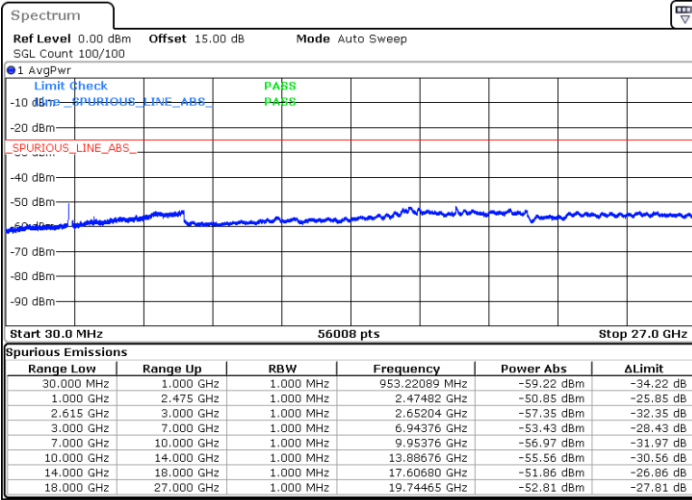

Highest Channel / 1RB0 and 1RB74

Highest Channel / 1RB99 and 1RB0

Date: 17.NOV.2022 05:35:52

Date: 17.NOV.2022 05:34:26

Highest Channel / FullIRB

N/A

Date: 17.NOV.2022 05:43:05

LTE Band 7C / 20MHz+20MHz

64QAM

Lowest Channel / 1RB0 and 1RB99

Lowest Channel / 1RB99 and 1RB0

Date: 17.NOV.2022 06:05:17

Date: 17.NOV.2022 05:58:04

Lowest Channel / FullIRB

N/A

Date: 17.NOV.2022 06:06:44

LTE Band 7C / 20MHz+20MHz

64QAM

Middle Channel / 1RB0 and 1RB9

Middle Channel / 1RB99 and 1RB0

Date: 17.NOV.2022 06:19:19

Date: 17.NOV.2022 06:26:31

Middle Channel / FullIRB

N/A

Date: 17.NOV.2022 06:17:52

LTE Band 7C / 20MHz+20MHz

64QAM

Highest Channel / 1RB0 and 1RB99

Highest Channel / 1RB99 and 1RB0

Date: 17.NOV.2022 06:45:50

Date: 17.NOV.2022 06:44:23

Highest Channel / FullIRB