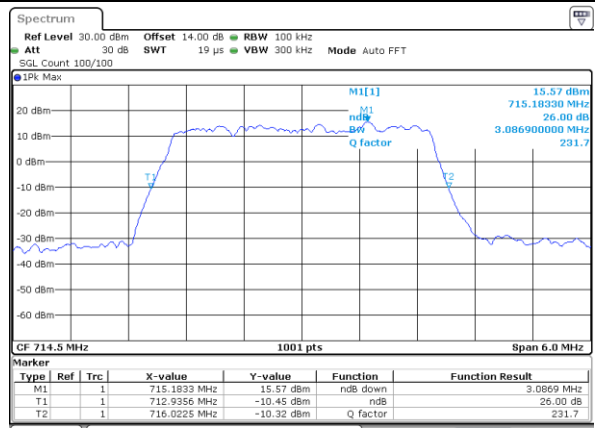

Highest Channel / 10MHz / QPSK

Date: 28.OCT.2022 18:36:13

Highest Channel / 10MHz / 16QAM

Date: 28.OCT.2022 18:35:49

LTE Band 12

Lowest Channel / 1.4MHz / 64QAM

Date: 29 OCT 2022 11:05:32

Lowest Channel / 3MHz / 64QAM

Date: 29 OCT 2022 10:33:30

Middle Channel / 1.4MHz / 64QAM

Date: 29 OCT 2022 11:09:44

Middle Channel / 3MHz / 64QAM

Date: 29 OCT 2022 10:37:42

Highest Channel / 1.4MHz / 64QAM

Date: 29 OCT 2022 11:11:39

Highest Channel / 3MHz / 64QAM

Date: 29 OCT 2022 10:39:37

LTE Band 12

Lowest Channel / 5MHz / 64QAM

Date: 29 OCT 2022 10:43:59

Lowest Channel / 10MHz / 64QAM

Date: 29 OCT 2022 10:54:28

Middle Channel / 5MHz / 64QAM

Date: 29 OCT 2022 10:48:11