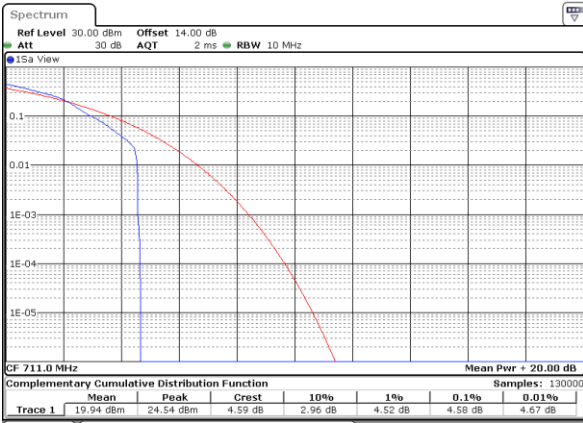

Date: 29 OCT 2022 10:21:56

Highest Channel / 1RB

Date: 29 OCT 2022 10:22:45

Highest Channel / Full RB

Date: 29 OCT 2022 10:22:20

LTE Band 12 / 10MHz / 16QAM

Lowest Channel / 1RB

Date: 29 OCT 2022 10:18:35

Lowest Channel / Full RB

Date: 29 OCT 2022 10:18:09

Middle Channel / 1RB

Date: 29 OCT 2022 10:19:00

Middle Channel / Full RB

Date: 29 OCT 2022 10:19:25

Highest Channel / 1RB

Date: 29 OCT 2022 10:20:15

Highest Channel / Full RB

Date: 29 OCT 2022 10:19:50

LTE Band 12 / 10MHz / 64QAM

Lowest Channel / 1RB

Date: 29 OCT 2022 11:40:40

Lowest Channel / Full RB

Date: 29 OCT 2022 11:40:15

Middle Channel / 1RB

Date: 29 OCT 2022 11:41:05

Middle Channel / Full RB

Date: 29 OCT 2022 11:41:30

Highest Channel / 1RB

Date: 29 OCT 2022 11:42:20

Highest Channel / Full RB

Date: 29 OCT 2022 11:41:55

26dB Bandwidth