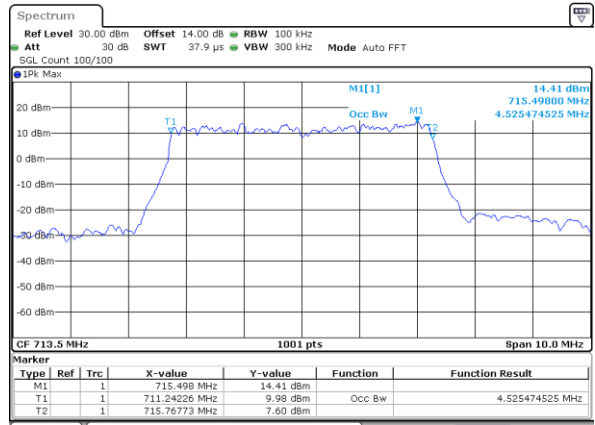

Highest Channel / 3MHz / 16QAM

Date: 28 OCT 2022 17:51:56

LTE Band 12

Lowest Channel / 5MHz / QPSK

Date: 28.OCT.2022 18:00:32

Lowest Channel / 5MHz / 16QAM

Date: 28.OCT.2022 18:00:56

Middle Channel / 5MHz / QPSK

Date: 28.OCT.2022 18:09:47

Middle Channel / 5MHz / 16QAM

Date: 28.OCT.2022 18:09:23

Highest Channel / 5MHz / QPSK

Date: 28.OCT.2022 18:13:22

Highest Channel / 5MHz / 16QAM

Date: 28.OCT.2022 18:13:46

LTE Band 12