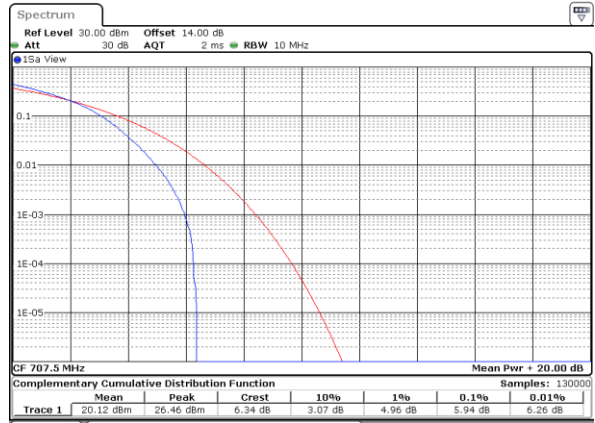

Date: 29 OCT 2022 10:21:56

Highest Channel / 1RB

Date: 29 OCT 2022 10:22:45

Highest Channel / Full RB

Date: 29 OCT 2022 10:22:20

LTE Band 12 / 10MHz / 16QAM

Lowest Channel / 1RB

Date: 29 OCT 2022 10:18:35

Lowest Channel / Full RB

Date: 29 OCT 2022 10:18:09

Middle Channel / 1RB

Date: 29 OCT 2022 10:19:00

Middle Channel / Full RB

Date: 29 OCT 2022 10:19:25

Highest Channel / 1RB

Date: 29 OCT 2022 10:20:15

Highest Channel / Full RB

Date: 29 OCT 2022 10:19:50

LTE Band 12 / 10MHz / 64QAM

Lowest Channel / 1RB

Date: 29 OCT 2022 11:40:40

Lowest Channel / Full RB

Date: 29 OCT 2022 11:40:15

Middle Channel / 1RB

Date: 29 OCT 2022 11:41:05

Middle Channel / Full RB

Date: 29 OCT 2022 11:41:30

Highest Channel / 1RB

Date: 29 OCT 2022 11:42:20

Highest Channel / Full RB

Date: 29 OCT 2022 11:41:55

26dB Bandwidth