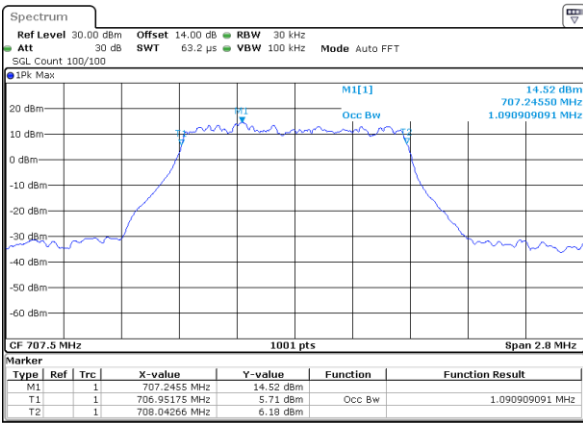

Highest Channel / 10MHz / QPSK

Date: 28.OCT.2022 18:35:10

Highest Channel / 10MHz / 16QAM

Date: 28.OCT.2022 18:35:34

LTE Band 12

Lowest Channel / 1.4MHz / 64QAM

Date: 29 OCT 2022 11:05:18

Lowest Channel / 3MHz / 64QAM

Date: 29 OCT 2022 10:33:16

Middle Channel / 1.4MHz / 64QAM

Date: 29 OCT 2022 11:09:30

Middle Channel / 3MHz / 64QAM

Date: 29 OCT 2022 10:37:28

Highest Channel / 1.4MHz / 64QAM

Date: 29 OCT 2022 11:11:25

Highest Channel / 3MHz / 64QAM