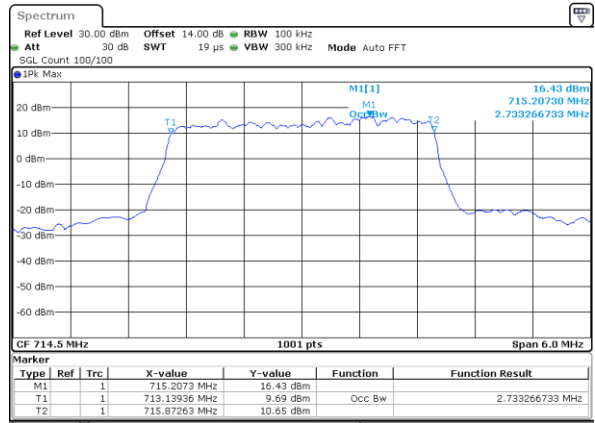

Date: 29 OCT 2022 10:00:04

Highest Channel / 1.4MHz / QPSK

Date: 29 OCT 2022 10:04:03

Highest Channel / 1.4MHz / 16QAM

Date: 29 OCT 2022 10:04:27

LTE Band 12

Lowest Channel / 3MHz / QPSK

Date: 28 OCT 2022 17:38:43

Lowest Channel / 3MHz / 16QAM

Date: 28 OCT 2022 17:39:07

Middle Channel / 3MHz / QPSK

Date: 28 OCT 2022 17:47:57

Middle Channel / 3MHz / 16QAM

Date: 28 OCT 2022 17:47:33

Highest Channel / 3MHz / QPSK

Date: 28 OCT 2022 17:51:32

Highest Channel / 3MHz / 16QAM

Date: 28 OCT 2022 17:51:56

LTE Band 12

Lowest Channel / 5MHz / QPSK

Date: 28.OCT.2022 18:00:32

Lowest Channel / 5MHz / 16QAM

Date: 28.OCT.2022 18:00:56

Middle Channel / 5MHz / QPSK