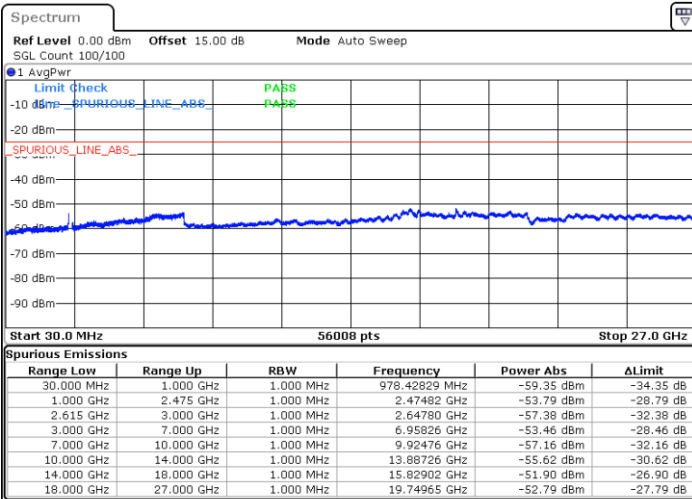

LTE Band 7C / 15MHz+20MHz

64QAM

Highest Channel / 1RB0 and 1RB99

Highest Channel / 1RB74 and 1RB0

Date: 17.NOV.2022 04:25:55

Date: 17.NOV.2022 04:24:28

Highest Channel / FullIRB

N/A

Date: 17.NOV.2022 04:33:08

LTE Band 7C / 20MHz+10MHz

64QAM

Lowest Channel / 1RB0 and 1RB49

Lowest Channel / 1RB99 and 1RB0

Date: 17.NOV.2022 01:25:23

Date: 17.NOV.2022 01:18:11

Lowest Channel / FullRB

N/A

Date: 17.NOV.2022 01:26:50

LTE Band 7C / 20MHz+10MHz

64QAM

Middle Channel / 1RB0 and 1RB49

Middle Channel / 1RB99 and 1RB0

Date: 17.NOV.2022 01:39:25

Date: 17.NOV.2022 01:46:37

Middle Channel / FullIRB

N/A

Date: 17.NOV.2022 01:37:59

LTE Band 7C / 20MHz+10MHz

64QAM

Highest Channel / 1RB0 and 1RB49

Highest Channel / 1RB99 and 1RB0

Date: 17.NOV.2022 02:05:55