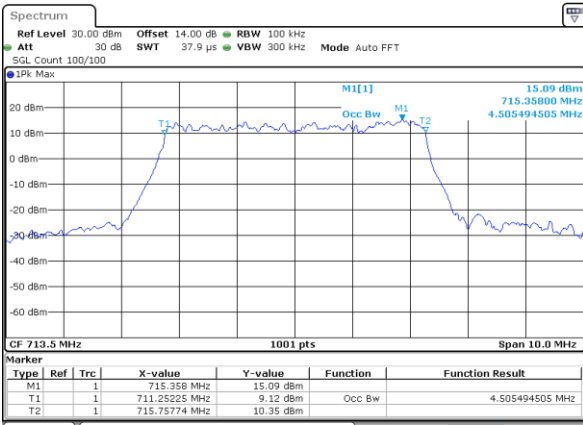

Highest Channel / 3MHz / 16QAM

Date: 28 OCT 2022 17:51:56

LTE Band 12

Lowest Channel / 5MHz / QPSK

Date: 28.OCT.2022 18:00:32

Lowest Channel / 5MHz / 16QAM

Date: 28.OCT.2022 18:00:56

Middle Channel / 5MHz / QPSK

Date: 28.OCT.2022 18:09:47

Middle Channel / 5MHz / 16QAM

Date: 28.OCT.2022 18:09:23

Highest Channel / 5MHz / QPSK

Date: 28.OCT.2022 18:13:22

Highest Channel / 5MHz / 16QAM

Date: 28.OCT.2022 18:13:46

LTE Band 12