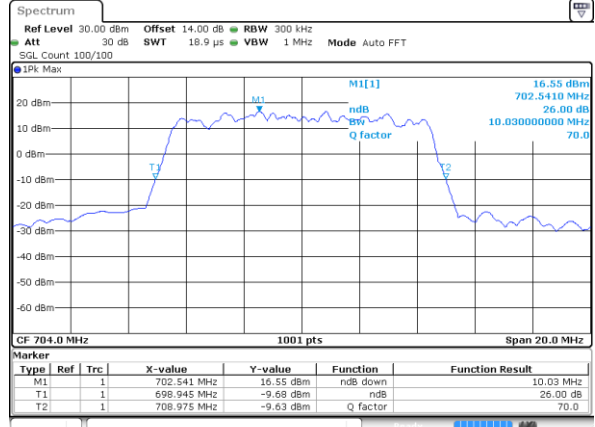

Highest Channel / 3MHz / 16QAM

Date: 28.OCT.2022 17:52:10

LTE Band 12

Lowest Channel / 5MHz / QPSK

Date: 28.OCT.2022 18:01:35

Lowest Channel / 5MHz / 16QAM

Date: 28.OCT.2022 18:01:11

Middle Channel / 5MHz / QPSK

Date: 28.OCT.2022 18:10:01

Middle Channel / 5MHz / 16QAM

Date: 28.OCT.2022 18:10:24

Highest Channel / 5MHz / QPSK

Date: 28.OCT.2022 18:14:24

Highest Channel / 5MHz / 16QAM

Date: 28.OCT.2022 18:14:00

LTE Band 12

Lowest Channel / 10MHz / QPSK

Date: 28.OCT.2022 18:23:24

Lowest Channel / 10MHz / 16QAM

Date: 28.OCT.2022 18:23:00

Middle Channel / 10MHz / QPSK

Date: 28.OCT.2022 18:31:50

Middle Channel / 10MHz / 16QAM

Date: 28.OCT.2022 18:32:13

Highest Channel / 10MHz / QPSK

Date: 28.OCT.2022 18:36:13

Highest Channel / 10MHz / 16QAM

Date: 28.OCT.2022 18:35:49

LTE Band 12

Lowest Channel / 1.4MHz / 64QAM

Date: 29 OCT 2022 11:05:32

Lowest Channel / 3MHz / 64QAM