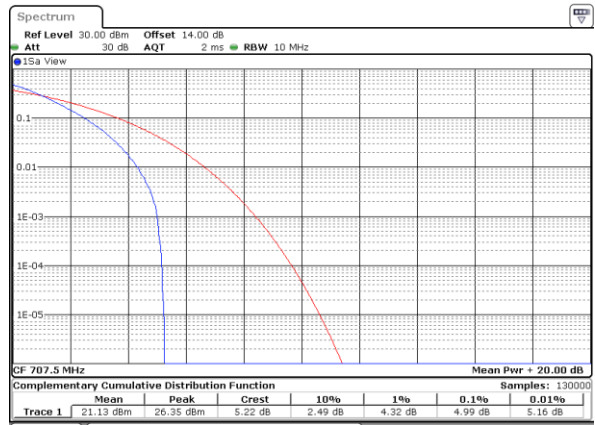

## Peak-to-Average Ratio

Mode	LTE Band 12 / 10MHz				
Mod.	QPSK		16QAM		Limit: 13dB
RB Size	1RB	Full RB	1RB	Full RB	Result
Lowest CH	4.17	4.78	5.10	5.83	PASS
Middle CH	3.86	4.99	4.52	5.94	
Highest CH	4.03	5.25	4.58	6.26	
Mode	LTE Band 12 / 10MHz				
Mod.	64QAM				Limit: 13dB
RB Size	1RB	Full RB			Result
Lowest CH	5.77	6.29	-	-	PASS
Middle CH	5.68	6.38	-	-	
Highest CH	5.68	6.70	-	-	

LTE Band 12 / 10MHz / QPSK

Lowest Channel / 1RB

Date: 29 OCT 2022 10:21:06

Lowest Channel / Full RB

Date: 29 OCT 2022 10:20:40

Middle Channel / 1RB

Date: 29 OCT 2022 10:21:31

Middle Channel / Full RB

Date: 29 OCT 2022 10:21:56

Highest Channel / 1RB

Date: 29 OCT 2022 10:22:45

Highest Channel / Full RB

Date: 29 OCT 2022 10:22:20

LTE Band 12 / 10MHz / 16QAM

Lowest Channel / 1RB

Date: 29 OCT 2022 10:18:35