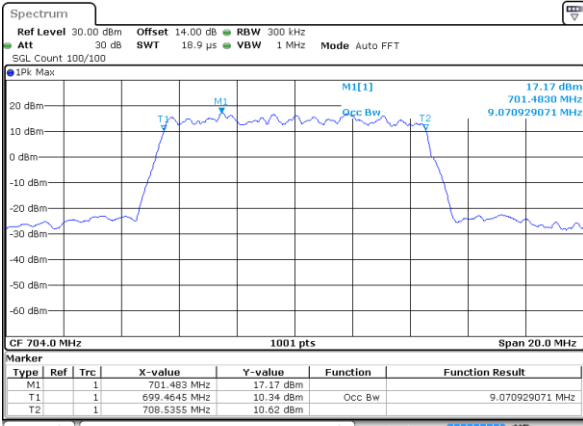

LTE Band 12

Lowest Channel / 10MHz / QPSK

Date: 28.OCT.2022 18:22:22