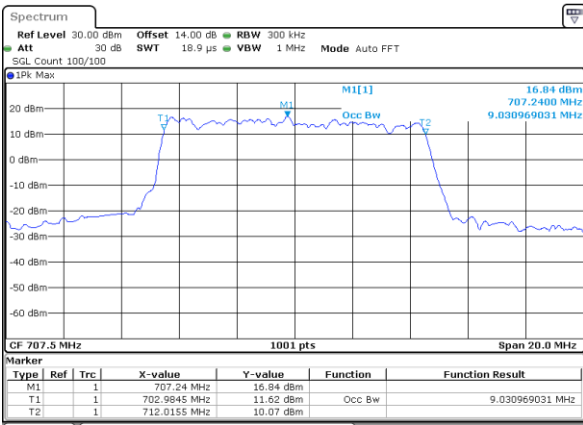

Date: 28.OCT.2022 18:09:47

Middle Channel / 5MHz / 16QAM

Date: 28.OCT.2022 18:09:23

Highest Channel / 5MHz / QPSK

Date: 28.OCT.2022 18:13:22

Highest Channel / 5MHz / 16QAM

Date: 28.OCT.2022 18:13:46

LTE Band 12

Lowest Channel / 10MHz / QPSK

Date: 28.OCT.2022 18:22:22

Lowest Channel / 10MHz / 16QAM

Date: 28.OCT.2022 18:22:46

Middle Channel / 10MHz / QPSK

Date: 28.OCT.2022 18:31:35

Middle Channel / 10MHz / 16QAM

Date: 28.OCT.2022 18:31:12

Highest Channel / 10MHz / QPSK

Date: 28.OCT.2022 18:35:10

Highest Channel / 10MHz / 16QAM

Date: 28.OCT.2022 18:35:34

LTE Band 12

Lowest Channel / 1.4MHz / 64QAM

Date: 29 OCT 2022 11:05:18

Lowest Channel / 3MHz / 64QAM