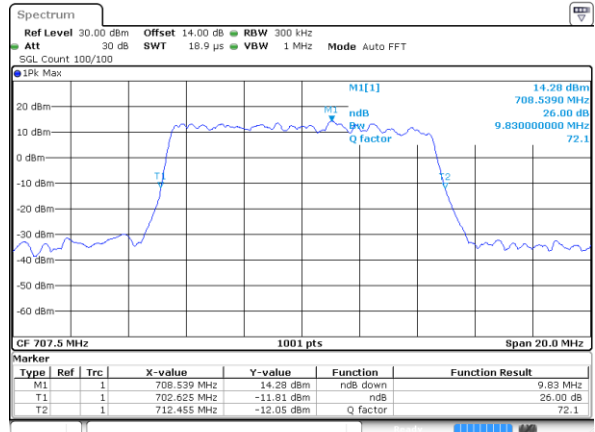

Date: 29 OCT 2022 10:39:37

LTE Band 12

Lowest Channel / 5MHz / 64QAM

Date: 29 OCT 2022 10:43:59

Lowest Channel / 10MHz / 64QAM

Date: 29 OCT 2022 10:54:28

Middle Channel / 5MHz / 64QAM

Date: 29 OCT 2022 10:48:11

Middle Channel / 10MHz / 64QAM

Date: 29 OCT 2022 10:58:39

Highest Channel / 5MHz / 64QAM

Date: 29 OCT 2022 10:50:06

Highest Channel / 10MHz / 64QAM

Date: 29 OCT 2022 11:00:34

Occupied Bandwidth

Mode	LTE Band 12 : 99%OBW(MHz)											
BW	1.4MHz		3MHz		5MHz		10MHz		15MHz		20MHz	
Mod.	QPSK	16QAM	QPSK	16QAM	QPSK	16QAM	QPSK	16QAM	QPSK	16QAM	QPSK	16QAM
Lowest CH	1.09	1.09	2.72	2.73	4.54	4.51	9.07	8.99	-	-	-	-
Middle CH	1.09	1.10	2.73	2.73	4.48	4.48	9.03	9.03	-	-	-	-
Highest CH	1.10	1.09	2.76	2.73	4.51	4.53	9.03	9.07	-	-	-	-
Mode	LTE Band 12 : 99%OBW(MHz)											
BW	1.4MHz		3MHz		5MHz		10MHz		15MHz		20MHz	
Mod.	64QAM		64QAM		64QAM		64QAM		64QAM		64QAM	
Lowest CH	1.11	-	2.74	-	4.49	-	9.01	-	-	-	-	-
Middle CH	1.09	-	2.72	-	4.51	-	8.91	-	-	-	-	-
Highest CH	1.11	-	2.71	-	4.51	-	9.07	-	-	-	-	-