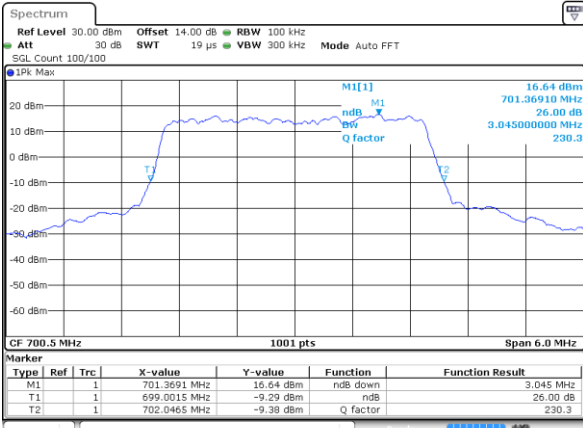

LTE Band 12

Lowest Channel / 1.4MHz / QPSK

Date: 29 OCT 2022 09:52:16

Lowest Channel / 1.4MHz / 16QAM

Date: 29 OCT 2022 09:51:52

Middle Channel / 1.4MHz / QPSK

Date: 29 OCT 2022 10:00:42

Middle Channel / 1.4MHz / 16QAM

Date: 29 OCT 2022 10:01:06

Highest Channel / 1.4MHz / QPSK

Date: 29 OCT 2022 10:05:05

Highest Channel / 1.4MHz / 16QAM

Date: 29 OCT 2022 10:04:41

LTE Band 12

Lowest Channel / 3MHz / QPSK

Date: 28.OCT.2022 17:39:45