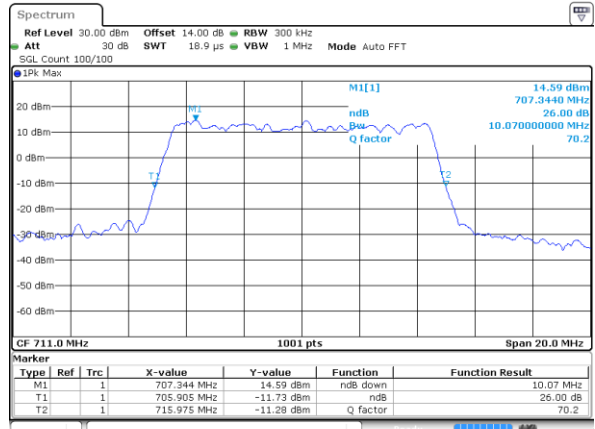

Date: 29 OCT 2022 10:39:37

LTE Band 12

Lowest Channel / 5MHz / 64QAM

Date: 29 OCT 2022 10:43:59

Lowest Channel / 10MHz / 64QAM

Date: 29 OCT 2022 10:54:28

Middle Channel / 5MHz / 64QAM

Date: 29 OCT 2022 10:48:11

Middle Channel / 10MHz / 64QAM

Date: 29 OCT 2022 10:58:39

Highest Channel / 5MHz / 64QAM

Date: 29 OCT 2022 10:50:06

Highest Channel / 10MHz / 64QAM

Date: 29 OCT 2022 11:00:34

Occupied Bandwidth

Mode	LTE Band 12 : 99%OBW(MHz)											
BW	1.4MHz		3MHz		5MHz		10MHz		15MHz		20MHz	
Mod.	QPSK	16QAM	QPSK	16QAM	QPSK	16QAM	QPSK	16QAM	QPSK	16QAM	QPSK	16QAM
Lowest CH	1.09	1.09	2.72	2.73	4.54	4.51	9.07	8.99	-	-	-	-
Middle CH	1.09	1.10	2.73	2.73	4.48	4.48	9.03	9.03	-	-	-	-
Highest CH	1.10	1.09	2.76	2.73	4.51	4.53	9.03	9.07	-	-	-	-
Mode	LTE Band 12 : 99%OBW(MHz)											
BW	1.4MHz		3MHz		5MHz		10MHz		15MHz		20MHz	
Mod.	64QAM		64QAM		64QAM		64QAM		64QAM		64QAM	
Lowest CH	1.11	-	2.74	-	4.49	-	9.01	-	-	-	-	-
Middle CH	1.09	-	2.72	-	4.51	-	8.91	-	-	-	-	-
Highest CH	1.11	-	2.71	-	4.51	-	9.07	-	-	-	-	-

LTE Band 12

Lowest Channel / 1.4MHz / QPSK

Date: 29 OCT 2022 09:51:13

Lowest Channel / 1.4MHz / 16QAM

Date: 29 OCT 2022 09:51:37

Middle Channel / 1.4MHz / QPSK

Date: 29 OCT 2022 10:00:28

Middle Channel / 1.4MHz / 16QAM