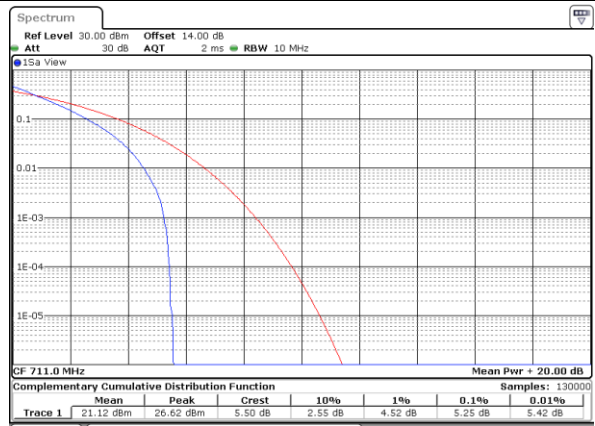

## Peak-to-Average Ratio

Mode	LTE Band 12 / 10MHz				
Mod.	QPSK		16QAM		Limit: 13dB
RB Size	1RB	Full RB	1RB	Full RB	Result
Lowest CH	4.17	4.78	5.10	5.83	PASS
Middle CH	3.86	4.99	4.52	5.94	
Highest CH	4.03	5.25	4.58	6.26	
Mode	LTE Band 12 / 10MHz				
Mod.	64QAM				Limit: 13dB
RB Size	1RB	Full RB			Result
Lowest CH	5.77	6.29	-	-	PASS
Middle CH	5.68	6.38	-	-	
Highest CH	5.68	6.70	-	-	

LTE Band 12 / 10MHz / QPSK

Lowest Channel / 1RB

Date: 29 OCT 2022 10:21:06

Lowest Channel / Full RB

Date: 29 OCT 2022 10:20:40

Middle Channel / 1RB

Date: 29 OCT 2022 10:21:31

Middle Channel / Full RB

Date: 29 OCT 2022 10:21:56

Highest Channel / 1RB

Date: 29 OCT 2022 10:22:45

Highest Channel / Full RB

Date: 29 OCT 2022 10:22:20

LTE Band 12 / 10MHz / 16QAM

Lowest Channel / 1RB

Date: 29 OCT 2022 10:18:35