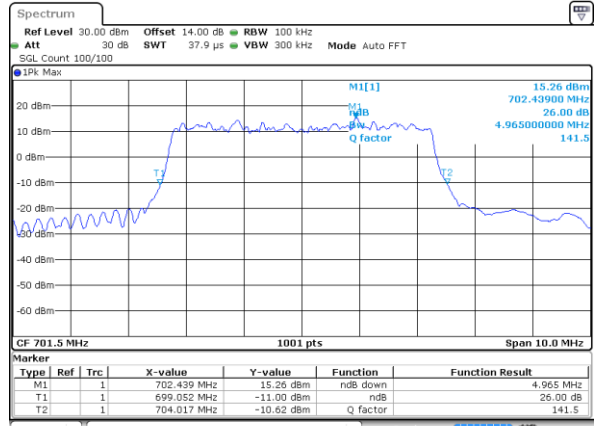

Highest Channel / 3MHz / 16QAM

Date: 28.OCT.2022 17:52:10

LTE Band 12

Lowest Channel / 5MHz / QPSK

Date: 28.OCT.2022 18:01:35

Lowest Channel / 5MHz / 16QAM

Date: 28.OCT.2022 18:01:11

Middle Channel / 5MHz / QPSK

Date: 28.OCT.2022 18:10:01

Middle Channel / 5MHz / 16QAM

Date: 28.OCT.2022 18:10:24

Highest Channel / 5MHz / QPSK

Date: 28.OCT.2022 18:14:24

Highest Channel / 5MHz / 16QAM

Date: 28.OCT.2022 18:14:00

LTE Band 12