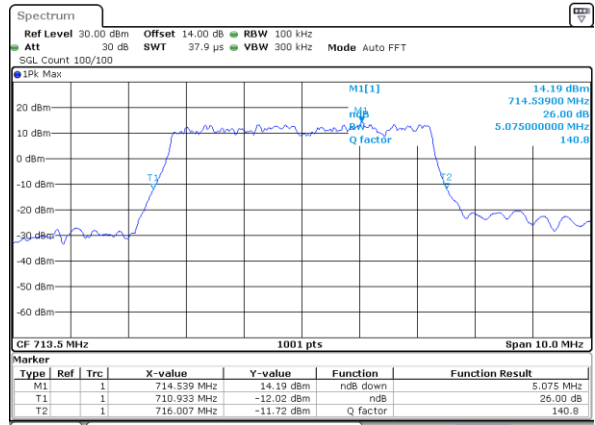

Highest Channel / 3MHz / 16QAM

Date: 28.OCT.2022 17:52:10

LTE Band 12

Lowest Channel / 5MHz / QPSK

Date: 28.OCT.2022 18:01:35

Lowest Channel / 5MHz / 16QAM

Date: 28.OCT.2022 18:01:11

Middle Channel / 5MHz / QPSK

Date: 28.OCT.2022 18:10:01

Middle Channel / 5MHz / 16QAM

Date: 28.OCT.2022 18:10:24

Highest Channel / 5MHz / QPSK

Date: 28.OCT.2022 18:14:24

Highest Channel / 5MHz / 16QAM

Date: 28.OCT.2022 18:14:00

LTE Band 12

Highest Channel / 10MHz / QPSK

Date: 28.OCT.2022 18:36:13

Highest Channel / 10MHz / 16QAM

Date: 28.OCT.2022 18:35:49

LTE Band 12

Lowest Channel / 1.4MHz / 64QAM

Date: 29 OCT 2022 11:05:32

Lowest Channel / 3MHz / 64QAM