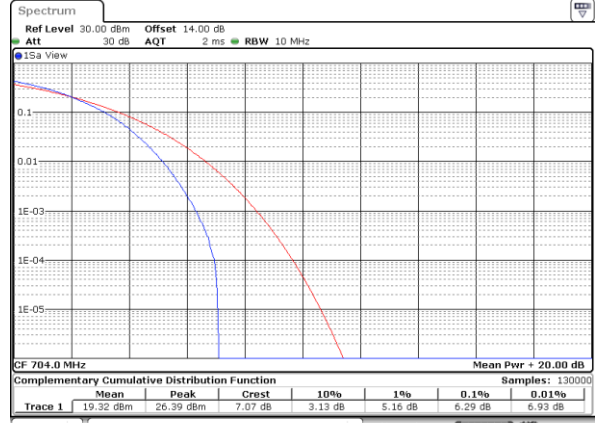

Lowest Channel / Full RB

Date: 29 OCT 2022 10:18:09

Middle Channel / 1RB

Date: 29 OCT 2022 10:19:00

Middle Channel / Full RB

Date: 29 OCT 2022 10:19:25

Highest Channel / 1RB

Date: 29 OCT 2022 10:20:15

Highest Channel / Full RB

Date: 29 OCT 2022 10:19:50

LTE Band 12 / 10MHz / 64QAM

Lowest Channel / 1RB

Date: 29 OCT 2022 11:40:40

Lowest Channel / Full RB

Date: 29 OCT 2022 11:40:15

Middle Channel / 1RB

Date: 29 OCT 2022 11:41:05

Middle Channel / Full RB

Date: 29 OCT 2022 11:41:30

Highest Channel / 1RB

Date: 29 OCT 2022 11:42:20

Highest Channel / Full RB

Date: 29 OCT 2022 11:41:55

26dB Bandwidth