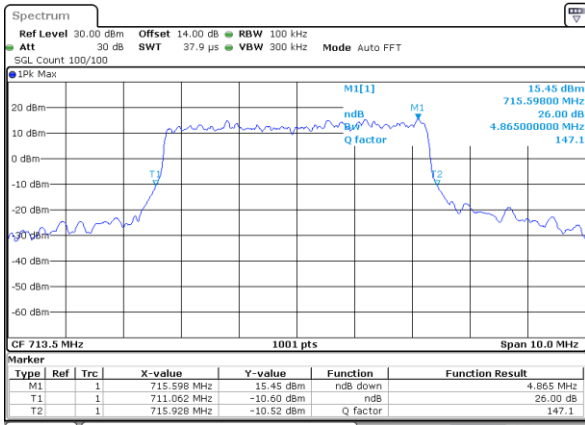

Highest Channel / 3MHz / 16QAM

Date: 28.OCT.2022 17:52:10

LTE Band 12

Lowest Channel / 5MHz / QPSK

Date: 28.OCT.2022 18:01:35

Lowest Channel / 5MHz / 16QAM

Date: 28.OCT.2022 18:01:11

Middle Channel / 5MHz / QPSK

Date: 28.OCT.2022 18:10:01

Middle Channel / 5MHz / 16QAM

Date: 28.OCT.2022 18:10:24

Highest Channel / 5MHz / QPSK

Date: 28.OCT.2022 18:14:24

Highest Channel / 5MHz / 16QAM

Date: 28.OCT.2022 18:14:00

LTE Band 12