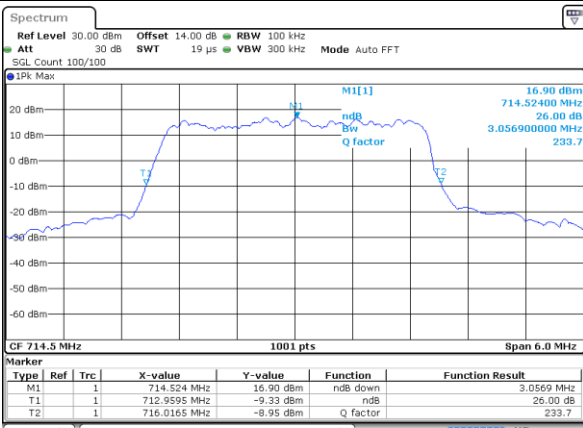

Date: 29 OCT 2022 10:01:06

Highest Channel / 1.4MHz / QPSK

Date: 29 OCT 2022 10:05:05

Highest Channel / 1.4MHz / 16QAM

Date: 29 OCT 2022 10:04:41

LTE Band 12

Lowest Channel / 3MHz / QPSK

Date: 28.OCT.2022 17:39:45

Lowest Channel / 3MHz / 16QAM

Date: 28.OCT.2022 17:39:22

Middle Channel / 3MHz / QPSK

Date: 28.OCT.2022 17:48:11

Middle Channel / 3MHz / 16QAM

Date: 28.OCT.2022 17:48:35

Highest Channel / 3MHz / QPSK

Date: 28.OCT.2022 17:52:34

Highest Channel / 3MHz / 16QAM

Date: 28.OCT.2022 17:52:10

LTE Band 12

Lowest Channel / 5MHz / QPSK

Date: 28.OCT.2022 18:01:35

Lowest Channel / 5MHz / 16QAM

Date: 28.OCT.2022 18:01:11

Middle Channel / 5MHz / QPSK