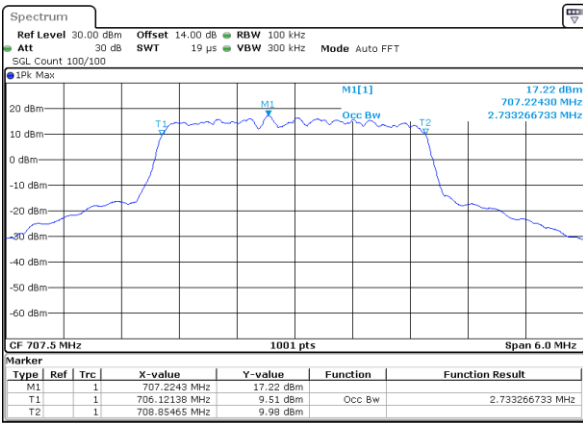

LTE Band 12

Lowest Channel / 1.4MHz / QPSK

Date: 29 OCT 2022 09:51:13

Lowest Channel / 1.4MHz / 16QAM

Date: 29 OCT 2022 09:51:37

Middle Channel / 1.4MHz / QPSK

Date: 29 OCT 2022 10:00:28

Middle Channel / 1.4MHz / 16QAM

Date: 29 OCT 2022 10:00:04

Highest Channel / 1.4MHz / QPSK

Date: 29 OCT 2022 10:04:03

Highest Channel / 1.4MHz / 16QAM

Date: 29 OCT 2022 10:04:27

LTE Band 12

Lowest Channel / 3MHz / QPSK

Date: 28 OCT 2022 17:38:43

Lowest Channel / 3MHz / 16QAM

Date: 28 OCT 2022 17:39:07

Middle Channel / 3MHz / QPSK

Date: 28 OCT 2022 17:47:57

Middle Channel / 3MHz / 16QAM

Date: 28 OCT 2022 17:47:33

Highest Channel / 3MHz / QPSK

Date: 28 OCT 2022 17:51:32