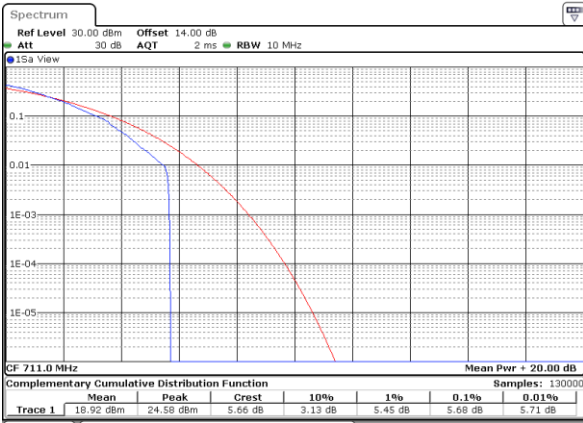

Lowest Channel / Full RB

Date: 29 OCT 2022 10:18:09

Middle Channel / 1RB

Date: 29 OCT 2022 10:19:00

Middle Channel / Full RB

Date: 29 OCT 2022 10:19:25

Highest Channel / 1RB

Date: 29 OCT 2022 10:20:15

Highest Channel / Full RB

Date: 29 OCT 2022 10:19:50

LTE Band 12 / 10MHz / 64QAM

Lowest Channel / 1RB

Date: 29 OCT 2022 11:40:40

Lowest Channel / Full RB

Date: 29 OCT 2022 11:40:15

Middle Channel / 1RB

Date: 29 OCT 2022 11:41:05

Middle Channel / Full RB

Date: 29 OCT 2022 11:41:30

Highest Channel / 1RB

Date: 29 OCT 2022 11:42:20

Highest Channel / Full RB

Date: 29 OCT 2022 11:41:55

26dB Bandwidth