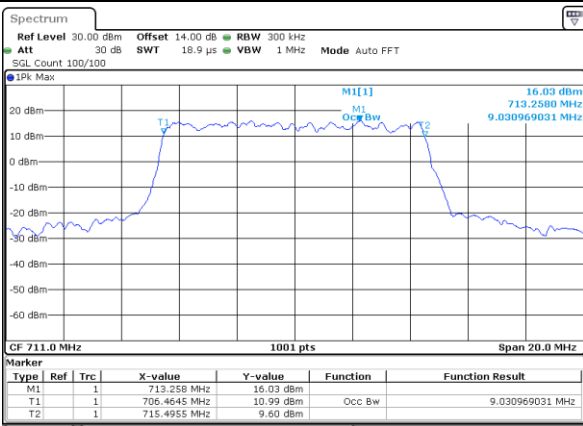

Date: 28.OCT.2022 18:09:47

Middle Channel / 5MHz / 16QAM

Date: 28.OCT.2022 18:09:23

Highest Channel / 5MHz / QPSK

Date: 28.OCT.2022 18:13:22

Highest Channel / 5MHz / 16QAM

Date: 28.OCT.2022 18:13:46

LTE Band 12

Lowest Channel / 10MHz / QPSK

Date: 28.OCT.2022 18:22:22

Lowest Channel / 10MHz / 16QAM

Date: 28.OCT.2022 18:22:46

Middle Channel / 10MHz / QPSK

Date: 28.OCT.2022 18:31:35

Middle Channel / 10MHz / 16QAM

Date: 28.OCT.2022 18:31:12

Highest Channel / 10MHz / QPSK

Date: 28.OCT.2022 18:35:10

Highest Channel / 10MHz / 16QAM

Date: 28.OCT.2022 18:35:34

LTE Band 12

Lowest Channel / 1.4MHz / 64QAM

Date: 29 OCT 2022 11:05:18

Lowest Channel / 3MHz / 64QAM