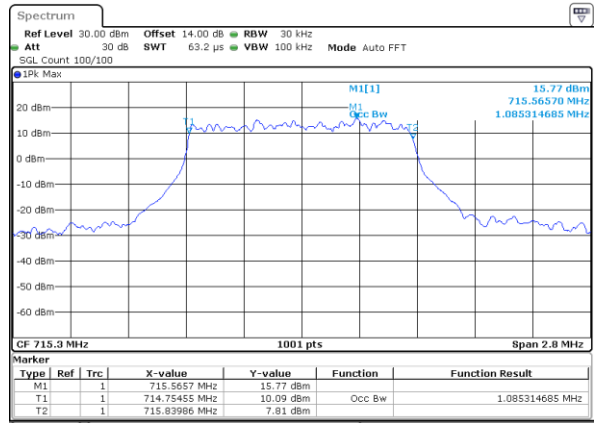

Middle Channel / 10MHz / 64QAM

Date: 29 OCT 2022 10:58:39

Highest Channel / 5MHz / 64QAM

Date: 29 OCT 2022 10:50:06

Highest Channel / 10MHz / 64QAM

Date: 29 OCT 2022 11:00:34

Occupied Bandwidth

Mode	LTE Band 12 : 99%OBW(MHz)											
BW	1.4MHz		3MHz		5MHz		10MHz		15MHz		20MHz	
Mod.	QPSK	16QAM	QPSK	16QAM	QPSK	16QAM	QPSK	16QAM	QPSK	16QAM	QPSK	16QAM
Lowest CH	1.09	1.09	2.72	2.73	4.54	4.51	9.07	8.99	-	-	-	-
Middle CH	1.09	1.10	2.73	2.73	4.48	4.48	9.03	9.03	-	-	-	-
Highest CH	1.10	1.09	2.76	2.73	4.51	4.53	9.03	9.07	-	-	-	-
Mode	LTE Band 12 : 99%OBW(MHz)											
BW	1.4MHz		3MHz		5MHz		10MHz		15MHz		20MHz	
Mod.	64QAM		64QAM		64QAM		64QAM		64QAM		64QAM	
Lowest CH	1.11	-	2.74	-	4.49	-	9.01	-	-	-	-	-
Middle CH	1.09	-	2.72	-	4.51	-	8.91	-	-	-	-	-
Highest CH	1.11	-	2.71	-	4.51	-	9.07	-	-	-	-	-

LTE Band 12

Lowest Channel / 1.4MHz / QPSK

Date: 29 OCT 2022 09:51:13

Lowest Channel / 1.4MHz / 16QAM

Date: 29 OCT 2022 09:51:37

Middle Channel / 1.4MHz / QPSK

Date: 29 OCT 2022 10:00:28

Middle Channel / 1.4MHz / 16QAM

Date: 29 OCT 2022 10:00:04

Highest Channel / 1.4MHz / QPSK

Date: 29 OCT 2022 10:04:03

Highest Channel / 1.4MHz / 16QAM

Date: 29 OCT 2022 10:04:27

LTE Band 12

Lowest Channel / 3MHz / QPSK

Date: 28 OCT 2022 17:38:43