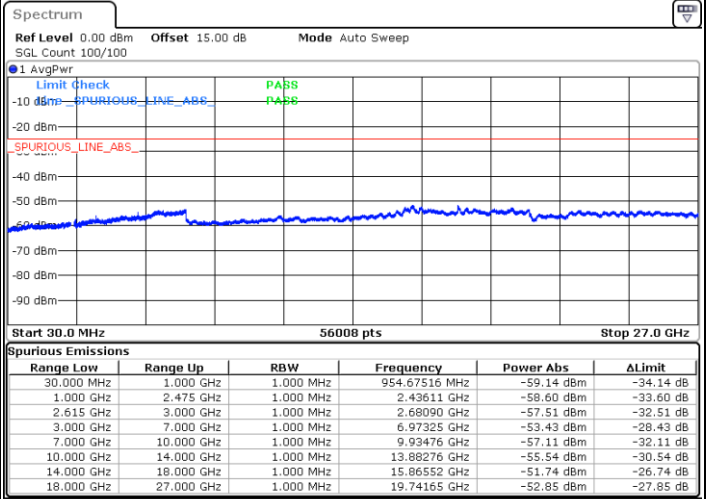

N/A

Date: 17.NOV.2022 01:26:50

LTE Band 7C / 20MHz+10MHz

64QAM

Middle Channel / 1RB0 and 1RB49

Middle Channel / 1RB99 and 1RB0

Date: 17.NOV.2022 01:39:25

Date: 17.NOV.2022 01:46:37

Middle Channel / FullIRB

N/A

Date: 17.NOV.2022 01:37:59

LTE Band 7C / 20MHz+10MHz

64QAM

Highest Channel / 1RB0 and 1RB49

Highest Channel / 1RB99 and 1RB0

Date: 17.NOV.2022 02:05:55

Date: 17.NOV.2022 02:04:29

Highest Channel / FullIRB

N/A

Date: 17.NOV.2022 02:13:08

LTE Band 7C / 20MHz+15MHz

64QAM

Lowest Channel / 1RB0 and 1RB74

Lowest Channel / 1RB99 and 1RB0

Date: 17.NOV.2022 04:55:20

Date: 17.NOV.2022 04:48:08

Lowest Channel / FullRB

N/A

Date: 17.NOV.2022 04:56:47

LTE Band 7C / 20MHz+15MHz

64QAM

MiddleChannel / 1RB0 and 1RB74