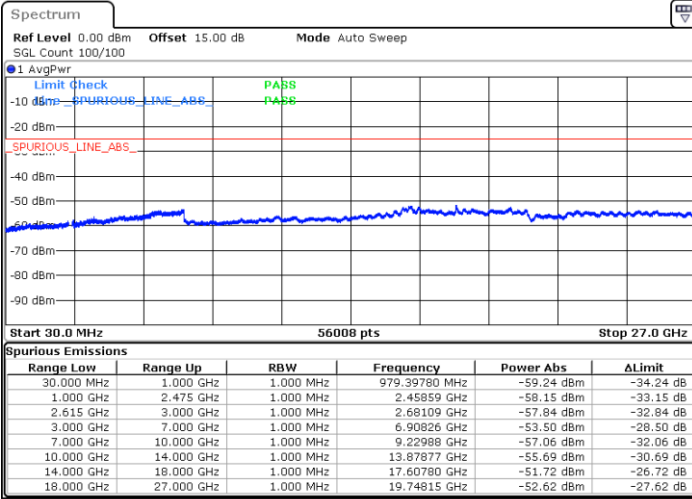

Middle Channel / FullIRB

N/A

Date: 17.NOV.2022 01:37:59

LTE Band 7C / 20MHz+10MHz

64QAM

Highest Channel / 1RB0 and 1RB49

Highest Channel / 1RB99 and 1RB0

Date: 17.NOV.2022 02:05:55

Date: 17.NOV.2022 02:04:29

Highest Channel / FullIRB

N/A

Date: 17.NOV.2022 02:13:08

LTE Band 7C / 20MHz+15MHz

64QAM

Lowest Channel / 1RB0 and 1RB74

Lowest Channel / 1RB99 and 1RB0