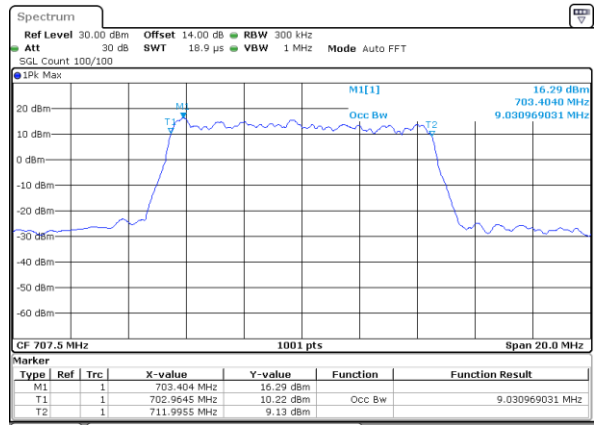

Date: 28.OCT.2022 18:09:47

Middle Channel / 5MHz / 16QAM

Date: 28.OCT.2022 18:09:23

Highest Channel / 5MHz / QPSK

Date: 28.OCT.2022 18:13:22

Highest Channel / 5MHz / 16QAM

Date: 28.OCT.2022 18:13:46

LTE Band 12

Lowest Channel / 10MHz / QPSK

Date: 28.OCT.2022 18:22:22

Lowest Channel / 10MHz / 16QAM

Date: 28.OCT.2022 18:22:46

Middle Channel / 10MHz / QPSK

Date: 28.OCT.2022 18:31:35

Middle Channel / 10MHz / 16QAM

Date: 28.OCT.2022 18:31:12

Highest Channel / 10MHz / QPSK

Date: 28.OCT.2022 18:35:10

Highest Channel / 10MHz / 16QAM

Date: 28.OCT.2022 18:35:34

LTE Band 12

Lowest Channel / 1.4MHz / 64QAM

Date: 29 OCT 2022 11:05:18

Lowest Channel / 3MHz / 64QAM