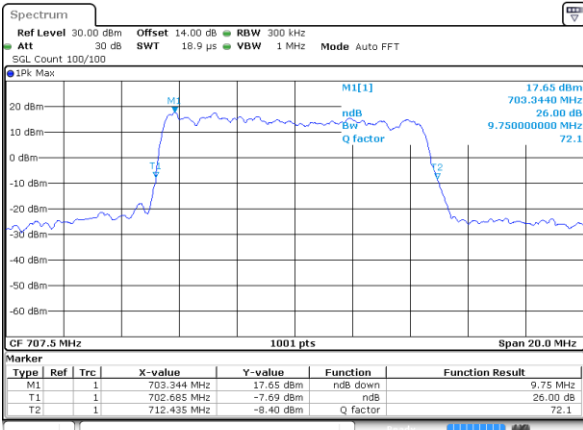

Date: 28.OCT.2022 18:10:01

Middle Channel / 5MHz / 16QAM

Date: 28.OCT.2022 18:10:24

Highest Channel / 5MHz / QPSK

Date: 28.OCT.2022 18:14:24

Highest Channel / 5MHz / 16QAM

Date: 28.OCT.2022 18:14:00

LTE Band 12

Lowest Channel / 10MHz / QPSK

Date: 28.OCT.2022 18:23:24

Lowest Channel / 10MHz / 16QAM

Date: 28.OCT.2022 18:23:00

Middle Channel / 10MHz / QPSK

Date: 28.OCT.2022 18:31:50

Middle Channel / 10MHz / 16QAM

Date: 28.OCT.2022 18:32:13

Highest Channel / 10MHz / QPSK

Date: 28.OCT.2022 18:36:13

Highest Channel / 10MHz / 16QAM

Date: 28.OCT.2022 18:35:49

LTE Band 12

Lowest Channel / 1.4MHz / 64QAM

Date: 29 OCT 2022 11:05:32

Lowest Channel / 3MHz / 64QAM