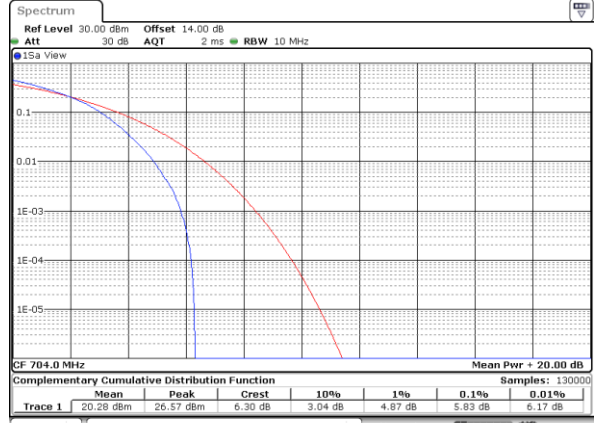

LTE Band 12 / 10MHz / QPSK

Lowest Channel / 1RB

Date: 29 OCT 2022 10:21:06

Lowest Channel / Full RB

Date: 29 OCT 2022 10:20:40

Middle Channel / 1RB

Date: 29 OCT 2022 10:21:31

Middle Channel / Full RB

Date: 29 OCT 2022 10:21:56

Highest Channel / 1RB

Date: 29 OCT 2022 10:22:45

Highest Channel / Full RB

Date: 29 OCT 2022 10:22:20

LTE Band 12 / 10MHz / 16QAM

Lowest Channel / 1RB

Date: 29 OCT 2022 10:18:35

Lowest Channel / Full RB

Date: 29 OCT 2022 10:18:09

Middle Channel / 1RB

Date: 29 OCT 2022 10:19:00

Middle Channel / Full RB

Date: 29 OCT 2022 10:19:25

Highest Channel / 1RB

Date: 29 OCT 2022 10:20:15