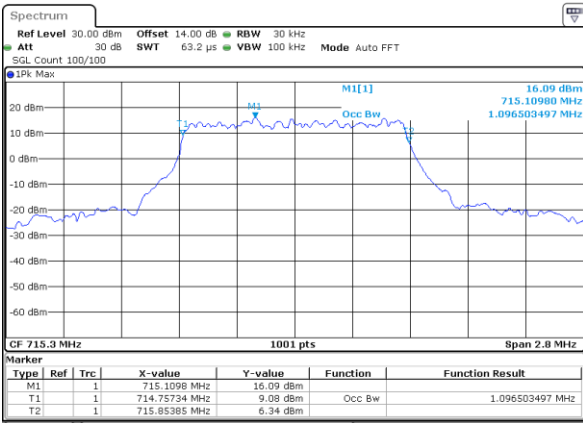

Middle Channel / 10MHz / 64QAM

Date: 29 OCT 2022 10:58:39

Highest Channel / 5MHz / 64QAM

Date: 29 OCT 2022 10:50:06

Highest Channel / 10MHz / 64QAM

Date: 29 OCT 2022 11:00:34

Occupied Bandwidth

Mode	LTE Band 12 : 99%OBW(MHz)											
BW	1.4MHz		3MHz		5MHz		10MHz		15MHz		20MHz	
Mod.	QPSK	16QAM	QPSK	16QAM	QPSK	16QAM	QPSK	16QAM	QPSK	16QAM	QPSK	16QAM
Lowest CH	1.09	1.09	2.72	2.73	4.54	4.51	9.07	8.99	-	-	-	-
Middle CH	1.09	1.10	2.73	2.73	4.48	4.48	9.03	9.03	-	-	-	-
Highest CH	1.10	1.09	2.76	2.73	4.51	4.53	9.03	9.07	-	-	-	-
Mode	LTE Band 12 : 99%OBW(MHz)											
BW	1.4MHz		3MHz		5MHz		10MHz		15MHz		20MHz	
Mod.	64QAM		64QAM		64QAM		64QAM		64QAM		64QAM	
Lowest CH	1.11	-	2.74	-	4.49	-	9.01	-	-	-	-	-
Middle CH	1.09	-	2.72	-	4.51	-	8.91	-	-	-	-	-
Highest CH	1.11	-	2.71	-	4.51	-	9.07	-	-	-	-	-

LTE Band 12

Lowest Channel / 1.4MHz / QPSK

Date: 29 OCT 2022 09:51:13

Lowest Channel / 1.4MHz / 16QAM

Date: 29 OCT 2022 09:51:37

Middle Channel / 1.4MHz / QPSK

Date: 29 OCT 2022 10:00:28

Middle Channel / 1.4MHz / 16QAM

Date: 29 OCT 2022 10:00:04

Highest Channel / 1.4MHz / QPSK

Date: 29 OCT 2022 10:04:03

Highest Channel / 1.4MHz / 16QAM

Date: 29 OCT 2022 10:04:27

LTE Band 12

Lowest Channel / 3MHz / QPSK

Date: 28 OCT 2022 17:38:43