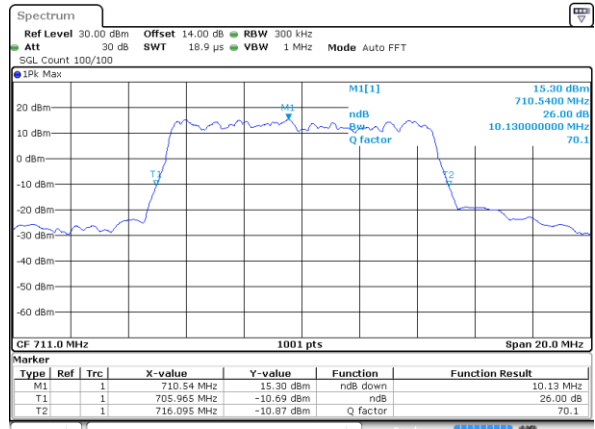

Date: 28.OCT.2022 18:10:01

Middle Channel / 5MHz / 16QAM

Date: 28.OCT.2022 18:10:24

Highest Channel / 5MHz / QPSK

Date: 28.OCT.2022 18:14:24

Highest Channel / 5MHz / 16QAM

Date: 28.OCT.2022 18:14:00

LTE Band 12

Lowest Channel / 10MHz / QPSK

Date: 28.OCT.2022 18:23:24

Lowest Channel / 10MHz / 16QAM

Date: 28.OCT.2022 18:23:00

Middle Channel / 10MHz / QPSK

Date: 28.OCT.2022 18:31:50

Middle Channel / 10MHz / 16QAM

Date: 28.OCT.2022 18:32:13

Highest Channel / 10MHz / QPSK

Date: 28.OCT.2022 18:36:13

Highest Channel / 10MHz / 16QAM

Date: 28.OCT.2022 18:35:49

LTE Band 12

Lowest Channel / 1.4MHz / 64QAM

Date: 29 OCT 2022 11:05:32

Lowest Channel / 3MHz / 64QAM