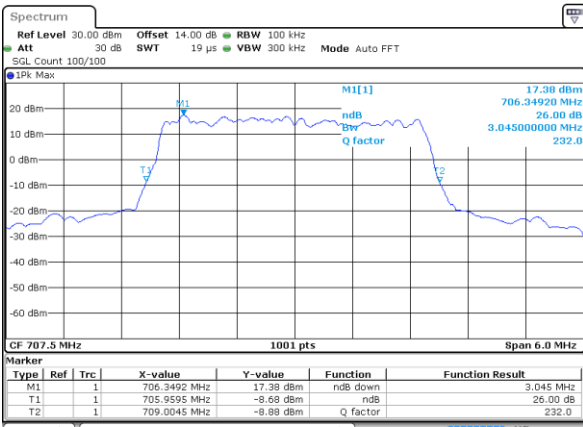

LTE Band 12

Lowest Channel / 1.4MHz / QPSK

Date: 29 OCT 2022 09:52:16

Lowest Channel / 1.4MHz / 16QAM

Date: 29 OCT 2022 09:51:52

Middle Channel / 1.4MHz / QPSK

Date: 29 OCT 2022 10:00:42

Middle Channel / 1.4MHz / 16QAM

Date: 29 OCT 2022 10:01:06

Highest Channel / 1.4MHz / QPSK

Date: 29 OCT 2022 10:05:05

Highest Channel / 1.4MHz / 16QAM

Date: 29 OCT 2022 10:04:41

LTE Band 12

Lowest Channel / 3MHz / QPSK

Date: 28.OCT.2022 17:39:45

Lowest Channel / 3MHz / 16QAM

Date: 28.OCT.2022 17:39:22

Middle Channel / 3MHz / QPSK

Date: 28.OCT.2022 17:48:11

Middle Channel / 3MHz / 16QAM

Date: 28.OCT.2022 17:48:35

Highest Channel / 3MHz / QPSK

Date: 28.OCT.2022 17:52:34