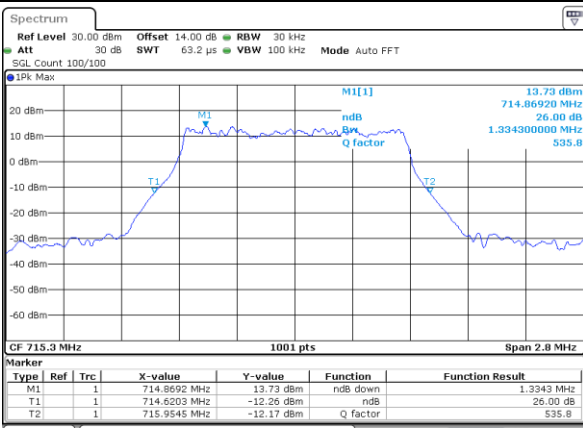

Highest Channel / 10MHz / QPSK

Date: 28.OCT.2022 18:36:13

Highest Channel / 10MHz / 16QAM

Date: 28.OCT.2022 18:35:49

LTE Band 12

Lowest Channel / 1.4MHz / 64QAM

Date: 29 OCT 2022 11:05:32

Lowest Channel / 3MHz / 64QAM

Date: 29 OCT 2022 10:33:30

Middle Channel / 1.4MHz / 64QAM

Date: 29 OCT 2022 11:09:44

Middle Channel / 3MHz / 64QAM

Date: 29 OCT 2022 10:37:42

Highest Channel / 1.4MHz / 64QAM

Date: 29 OCT 2022 11:11:39

Highest Channel / 3MHz / 64QAM

Date: 29 OCT 2022 10:39:37

LTE Band 12

Lowest Channel / 5MHz / 64QAM

Date: 29 OCT 2022 10:43:59

Lowest Channel / 10MHz / 64QAM

Date: 29 OCT 2022 10:54:28

Middle Channel / 5MHz / 64QAM

Date: 29 OCT 2022 10:48:11