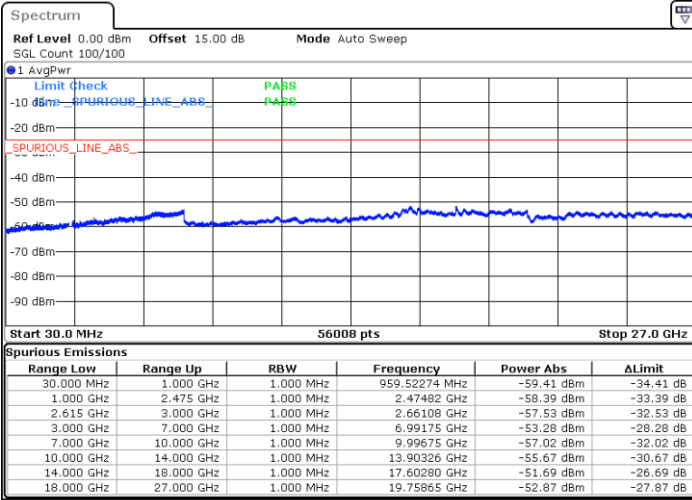

LTE Band 7C / 15MHz+20MHz

64QAM

Highest Channel / 1RB0 and 1RB99

Highest Channel / 1RB74 and 1RB0

Date: 17.NOV.2022 04:25:55

Date: 17.NOV.2022 04:24:28

Highest Channel / FullIRB

N/A

Date: 17.NOV.2022 04:33:08

LTE Band 7C / 20MHz+10MHz

64QAM

Lowest Channel / 1RB0 and 1RB49

Lowest Channel / 1RB99 and 1RB0

Date: 17.NOV.2022 01:25:23

Date: 17.NOV.2022 01:18:11

Lowest Channel / FullRB