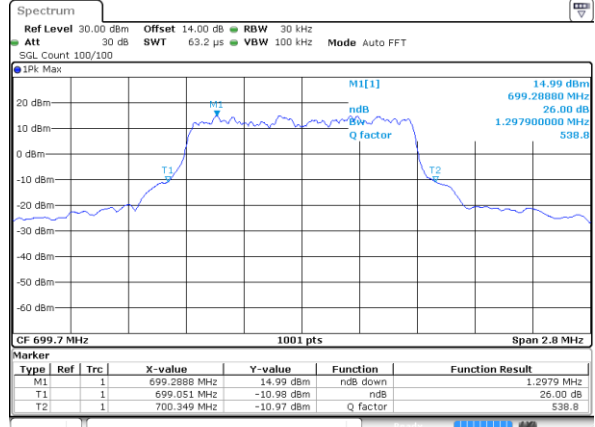

Date: 29 OCT 2022 11:41:05

Middle Channel / Full RB

Date: 29 OCT 2022 11:41:30

Highest Channel / 1RB

Date: 29 OCT 2022 11:42:20

Highest Channel / Full RB

Date: 29 OCT 2022 11:41:55

26dB Bandwidth

Mode	LTE Band 12 : 26dB BW(MHz)											
BW	1.4MHz		3MHz		5MHz		10MHz		15MHz		20MHz	
Mod.	QPSK	16QAM	QPSK	16QAM	QPSK	16QAM	QPSK	16QAM	QPSK	16QAM	QPSK	16QAM
Lowest CH	1.33	1.30	3.05	3.09	5.09	4.97	10.01	10.03	-	-	-	-
Middle CH	1.33	1.31	3.05	3.09	4.99	5.05	9.75	9.97	-	-	-	-
Highest CH	1.33	1.37	3.06	3.06	4.87	5.08	9.65	10.13	-	-	-	-
Mode	LTE Band 12 : 26dB BW(MHz)											
BW	1.4MHz		3MHz		5MHz		10MHz		15MHz		20MHz	
Mod.	64QAM		64QAM		64QAM		64QAM		64QAM		64QAM	
Lowest CH	1.30	-	3.01	-	5.12	-	9.85	-	-	-	-	-
Middle CH	1.29	-	3.09	-	5.01	-	9.83	-	-	-	-	-
Highest CH	1.33	-	3.09	-	5.11	-	10.07	-	-	-	-	-

LTE Band 12

Lowest Channel / 1.4MHz / QPSK

Date: 29 OCT 2022 09:52:16

Lowest Channel / 1.4MHz / 16QAM

Date: 29 OCT 2022 09:51:52

Middle Channel / 1.4MHz / QPSK

Date: 29 OCT 2022 10:00:42

Middle Channel / 1.4MHz / 16QAM

Date: 29 OCT 2022 10:01:06

Highest Channel / 1.4MHz / QPSK

Date: 29 OCT 2022 10:05:05

Highest Channel / 1.4MHz / 16QAM

Date: 29 OCT 2022 10:04:41

LTE Band 12

Lowest Channel / 3MHz / QPSK

Date: 28.OCT.2022 17:39:45