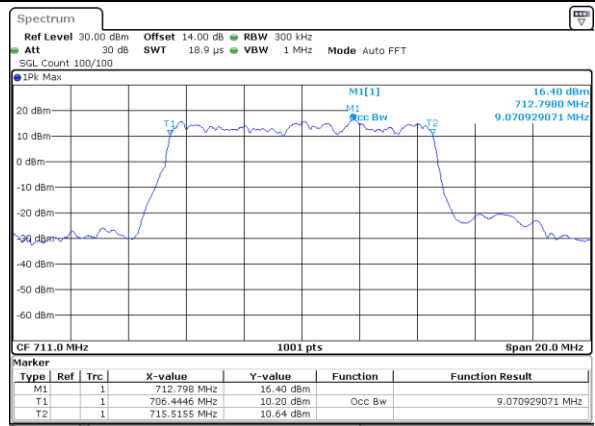

Lowest Channel / 10MHz / QPSK

Date: 28.OCT.2022 18:22:22

Lowest Channel / 10MHz / 16QAM

Date: 28.OCT.2022 18:22:46

Middle Channel / 10MHz / QPSK

Date: 28.OCT.2022 18:31:35

Middle Channel / 10MHz / 16QAM

Date: 28.OCT.2022 18:31:12

Highest Channel / 10MHz / QPSK

Date: 28.OCT.2022 18:35:10

Highest Channel / 10MHz / 16QAM

Date: 28.OCT.2022 18:35:34

LTE Band 12

Lowest Channel / 1.4MHz / 64QAM

Date: 29 OCT 2022 11:05:18

Lowest Channel / 3MHz / 64QAM