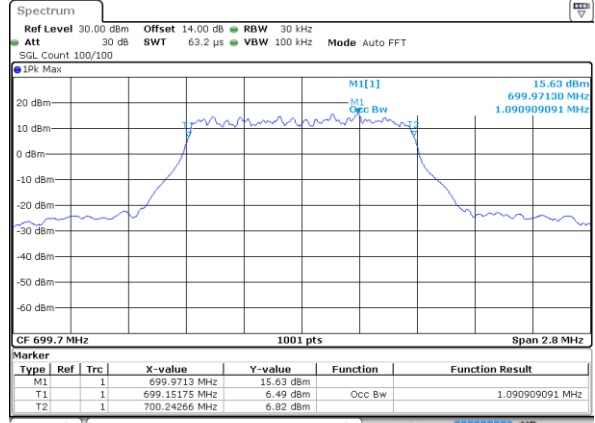

Date: 29 OCT 2022 10:39:37

LTE Band 12

Lowest Channel / 5MHz / 64QAM

Date: 29 OCT 2022 10:43:59

Lowest Channel / 10MHz / 64QAM

Date: 29 OCT 2022 10:54:28

Middle Channel / 5MHz / 64QAM

Date: 29 OCT 2022 10:48:11

Middle Channel / 10MHz / 64QAM

Date: 29 OCT 2022 10:58:39

Highest Channel / 5MHz / 64QAM

Date: 29 OCT 2022 10:50:06

Highest Channel / 10MHz / 64QAM

Date: 29 OCT 2022 11:00:34

Occupied Bandwidth

Mode	LTE Band 12 : 99%OBW(MHz)											
BW	1.4MHz		3MHz		5MHz		10MHz		15MHz		20MHz	
Mod.	QPSK	16QAM	QPSK	16QAM	QPSK	16QAM	QPSK	16QAM	QPSK	16QAM	QPSK	16QAM
Lowest CH	1.09	1.09	2.72	2.73	4.54	4.51	9.07	8.99	-	-	-	-
Middle CH	1.09	1.10	2.73	2.73	4.48	4.48	9.03	9.03	-	-	-	-
Highest CH	1.10	1.09	2.76	2.73	4.51	4.53	9.03	9.07	-	-	-	-
Mode	LTE Band 12 : 99%OBW(MHz)											
BW	1.4MHz		3MHz		5MHz		10MHz		15MHz		20MHz	
Mod.	64QAM		64QAM		64QAM		64QAM		64QAM		64QAM	
Lowest CH	1.11	-	2.74	-	4.49	-	9.01	-	-	-	-	-
Middle CH	1.09	-	2.72	-	4.51	-	8.91	-	-	-	-	-
Highest CH	1.11	-	2.71	-	4.51	-	9.07	-	-	-	-	-

LTE Band 12

Lowest Channel / 1.4MHz / QPSK

Date: 29 OCT 2022 09:51:13

Lowest Channel / 1.4MHz / 16QAM

Date: 29 OCT 2022 09:51:37

Middle Channel / 1.4MHz / QPSK

Date: 29 OCT 2022 10:00:28

Middle Channel / 1.4MHz / 16QAM