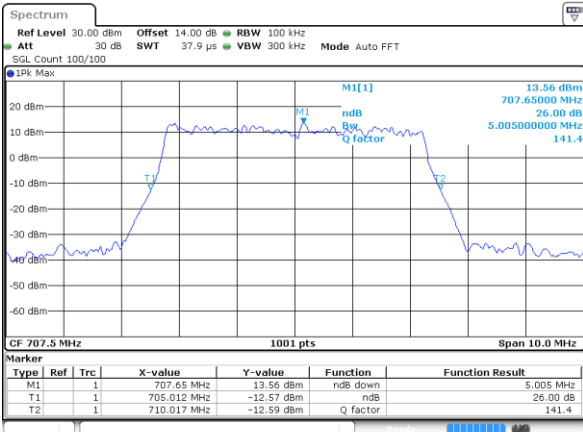

Date: 29 OCT 2022 10:33:30

Middle Channel / 1.4MHz / 64QAM

Date: 29 OCT 2022 11:09:44

Middle Channel / 3MHz / 64QAM

Date: 29 OCT 2022 10:37:42

Highest Channel / 1.4MHz / 64QAM

Date: 29 OCT 2022 11:11:39

Highest Channel / 3MHz / 64QAM

Date: 29 OCT 2022 10:39:37

LTE Band 12

Lowest Channel / 5MHz / 64QAM

Date: 29 OCT 2022 10:43:59

Lowest Channel / 10MHz / 64QAM

Date: 29 OCT 2022 10:54:28

Middle Channel / 5MHz / 64QAM

Date: 29 OCT 2022 10:48:11

Middle Channel / 10MHz / 64QAM

Date: 29 OCT 2022 10:58:39

Highest Channel / 5MHz / 64QAM

Date: 29 OCT 2022 10:50:06

Highest Channel / 10MHz / 64QAM

Date: 29 OCT 2022 11:00:34

Occupied Bandwidth

Mode	LTE Band 12 : 99%OBW(MHz)											
BW	1.4MHz		3MHz		5MHz		10MHz		15MHz		20MHz	
Mod.	QPSK	16QAM	QPSK	16QAM	QPSK	16QAM	QPSK	16QAM	QPSK	16QAM	QPSK	16QAM
Lowest CH	1.09	1.09	2.72	2.73	4.54	4.51	9.07	8.99	-	-	-	-
Middle CH	1.09	1.10	2.73	2.73	4.48	4.48	9.03	9.03	-	-	-	-
Highest CH	1.10	1.09	2.76	2.73	4.51	4.53	9.03	9.07	-	-	-	-
Mode	LTE Band 12 : 99%OBW(MHz)											
BW	1.4MHz		3MHz		5MHz		10MHz		15MHz		20MHz	
Mod.	64QAM		64QAM		64QAM		64QAM		64QAM		64QAM	
Lowest CH	1.11	-	2.74	-	4.49	-	9.01	-	-	-	-	-
Middle CH	1.09	-	2.72	-	4.51	-	8.91	-	-	-	-	-
Highest CH	1.11	-	2.71	-	4.51	-	9.07	-	-	-	-	-