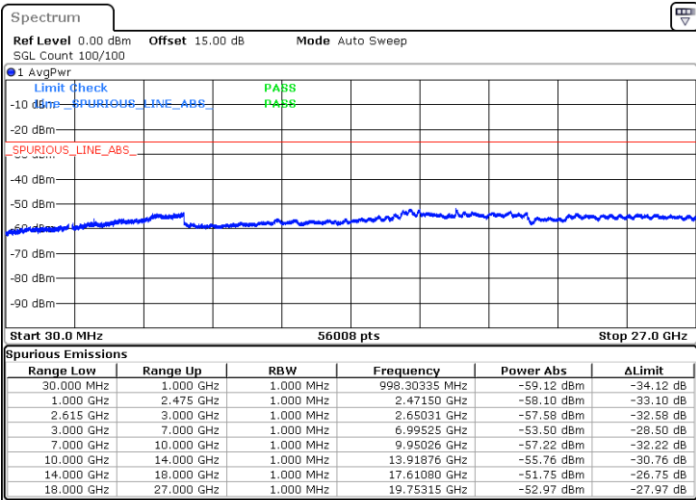

Date: 17.NOV.2022 04:33:08

LTE Band 7C / 20MHz+10MHz

64QAM

Lowest Channel / 1RB0 and 1RB49

Lowest Channel / 1RB99 and 1RB0

Date: 17.NOV.2022 01:25:23

Date: 17.NOV.2022 01:18:11

Lowest Channel / FullRB

N/A

Date: 17.NOV.2022 01:26:50

LTE Band 7C / 20MHz+10MHz

64QAM

Middle Channel / 1RB0 and 1RB49

Middle Channel / 1RB99 and 1RB0

Date: 17.NOV.2022 01:39:25

Date: 17.NOV.2022 01:46:37

Middle Channel / FullIRB

N/A

Date: 17.NOV.2022 01:37:59

LTE Band 7C / 20MHz+10MHz

64QAM

Highest Channel / 1RB0 and 1RB49

Highest Channel / 1RB99 and 1RB0

Date: 17.NOV.2022 02:05:55

Date: 17.NOV.2022 02:04:29

Highest Channel / FullIRB

N/A

Date: 17.NOV.2022 02:13:08

LTE Band 7C / 20MHz+15MHz

64QAM

Lowest Channel / 1RB0 and 1RB74

Lowest Channel / 1RB99 and 1RB0