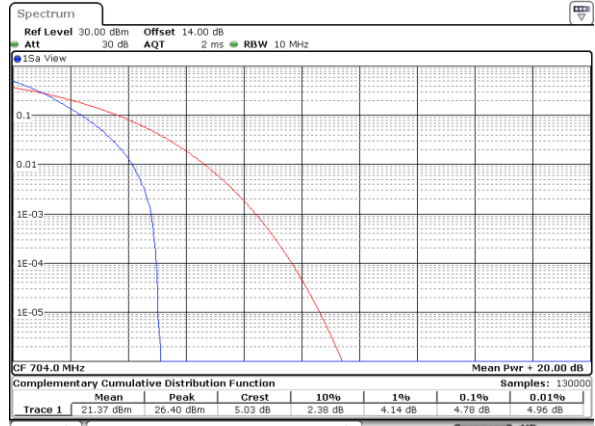

## Peak-to-Average Ratio

Mode	LTE Band 12 / 10MHz				
Mod.	QPSK		16QAM		Limit: 13dB
RB Size	1RB	Full RB	1RB	Full RB	Result
Lowest CH	4.17	4.78	5.10	5.83	PASS
Middle CH	3.86	4.99	4.52	5.94	
Highest CH	4.03	5.25	4.58	6.26	
Mode	LTE Band 12 / 10MHz				
Mod.	64QAM				Limit: 13dB
RB Size	1RB	Full RB			Result
Lowest CH	5.77	6.29	-	-	PASS
Middle CH	5.68	6.38	-	-	
Highest CH	5.68	6.70	-	-	

LTE Band 12 / 10MHz / QPSK

Lowest Channel / 1RB

Date: 29 OCT 2022 10:21:06

Lowest Channel / Full RB

Date: 29 OCT 2022 10:20:40

Middle Channel / 1RB

Date: 29 OCT 2022 10:21:31

Middle Channel / Full RB