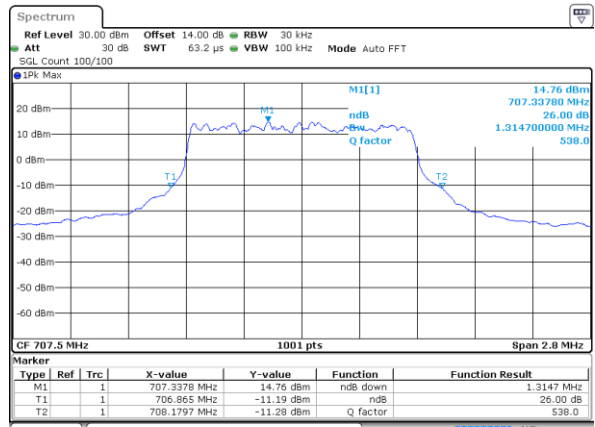

Date: 29 OCT 2022 11:41:05

Middle Channel / Full RB

Date: 29 OCT 2022 11:41:30

Highest Channel / 1RB

Date: 29 OCT 2022 11:42:20

Highest Channel / Full RB

Date: 29 OCT 2022 11:41:55

26dB Bandwidth

Mode	LTE Band 12 : 26dB BW(MHz)											
BW	1.4MHz		3MHz		5MHz		10MHz		15MHz		20MHz	
Mod.	QPSK	16QAM	QPSK	16QAM	QPSK	16QAM	QPSK	16QAM	QPSK	16QAM	QPSK	16QAM
Lowest CH	1.33	1.30	3.05	3.09	5.09	4.97	10.01	10.03	-	-	-	-
Middle CH	1.33	1.31	3.05	3.09	4.99	5.05	9.75	9.97	-	-	-	-
Highest CH	1.33	1.37	3.06	3.06	4.87	5.08	9.65	10.13	-	-	-	-
Mode	LTE Band 12 : 26dB BW(MHz)											
BW	1.4MHz		3MHz		5MHz		10MHz		15MHz		20MHz	
Mod.	64QAM		64QAM		64QAM		64QAM		64QAM		64QAM	
Lowest CH	1.30	-	3.01	-	5.12	-	9.85	-	-	-	-	-
Middle CH	1.29	-	3.09	-	5.01	-	9.83	-	-	-	-	-
Highest CH	1.33	-	3.09	-	5.11	-	10.07	-	-	-	-	-

LTE Band 12

Lowest Channel / 1.4MHz / QPSK

Date: 29 OCT 2022 09:52:16

Lowest Channel / 1.4MHz / 16QAM

Date: 29 OCT 2022 09:51:52

Middle Channel / 1.4MHz / QPSK

Date: 29 OCT 2022 10:00:42

Middle Channel / 1.4MHz / 16QAM

Date: 29 OCT 2022 10:01:06

Highest Channel / 1.4MHz / QPSK

Date: 29 OCT 2022 10:05:05

Highest Channel / 1.4MHz / 16QAM

Date: 29 OCT 2022 10:04:41

LTE Band 12

Lowest Channel / 3MHz / QPSK

Date: 28.OCT.2022 17:39:45