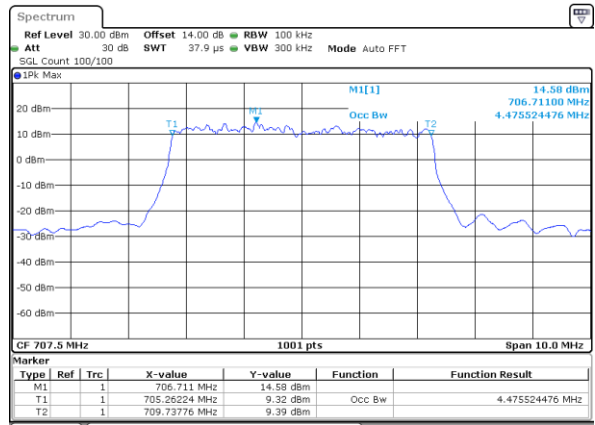

Date: 29 OCT 2022 10:00:04

Highest Channel / 1.4MHz / QPSK

Date: 29 OCT 2022 10:04:03

Highest Channel / 1.4MHz / 16QAM

Date: 29 OCT 2022 10:04:27

LTE Band 12

Lowest Channel / 3MHz / QPSK

Date: 28 OCT 2022 17:38:43

Lowest Channel / 3MHz / 16QAM

Date: 28 OCT 2022 17:39:07

Middle Channel / 3MHz / QPSK

Date: 28 OCT 2022 17:47:57

Middle Channel / 3MHz / 16QAM

Date: 28 OCT 2022 17:47:33

Highest Channel / 3MHz / QPSK

Date: 28 OCT 2022 17:51:32

Highest Channel / 3MHz / 16QAM

Date: 28 OCT 2022 17:51:56

LTE Band 12

Lowest Channel / 5MHz / QPSK

Date: 28.OCT.2022 18:00:32

Lowest Channel / 5MHz / 16QAM

Date: 28.OCT.2022 18:00:56

Middle Channel / 5MHz / QPSK

Date: 28.OCT.2022 18:09:47

Middle Channel / 5MHz / 16QAM

Date: 28.OCT.2022 18:09:23

Highest Channel / 5MHz / QPSK

Date: 28.OCT.2022 18:13:22

Highest Channel / 5MHz / 16QAM

Date: 28.OCT.2022 18:13:46

LTE Band 12