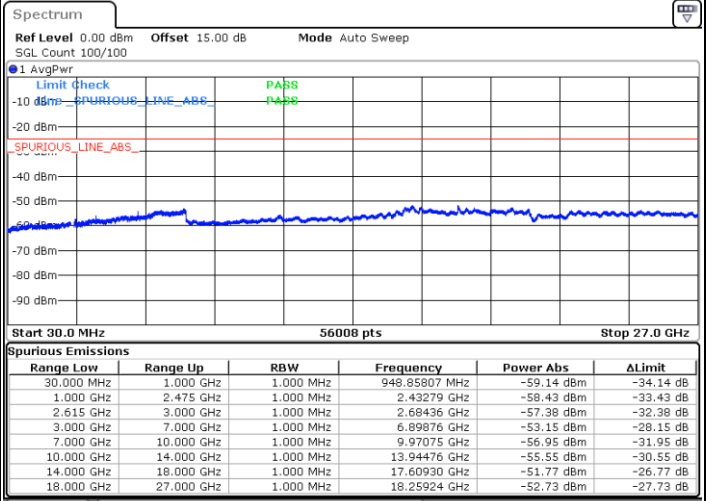

LTE Band 7C / 15MHz+20MHz

64QAM

Highest Channel / 1RB0 and 1RB99

Highest Channel / 1RB74 and 1RB0

Date: 17.NOV.2022 04:25:55

Date: 17.NOV.2022 04:24:28

Highest Channel / FullIRB

N/A

Date: 17.NOV.2022 04:33:08

LTE Band 7C / 20MHz+10MHz

64QAM

Lowest Channel / 1RB0 and 1RB49

Lowest Channel / 1RB99 and 1RB0

Date: 17.NOV.2022 01:25:23

Date: 17.NOV.2022 01:18:11

Lowest Channel / FullRB

Middle Channel / FullIRB

N/A

Date: 17.NOV.2022 01:37:59

LTE Band 7C / 20MHz+10MHz

64QAM

Highest Channel / 1RB0 and 1RB49

Highest Channel / 1RB99 and 1RB0

Date: 17.NOV.2022 02:05:55