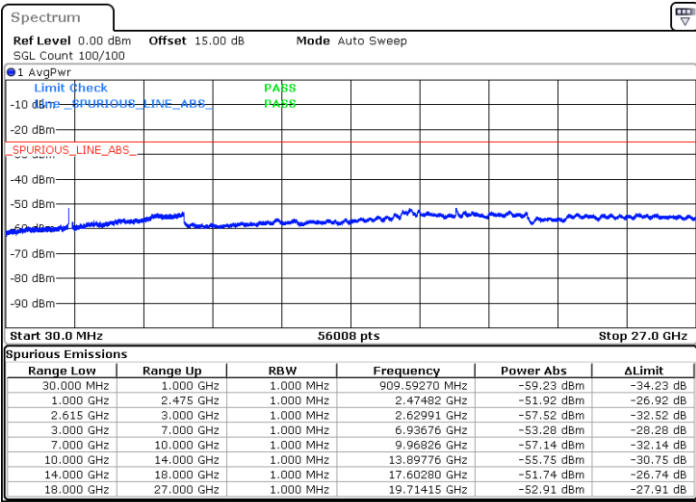

Middle Channel / FullIRB

N/A

Date: 17.NOV.2022 01:37:59

LTE Band 7C / 20MHz+10MHz

64QAM

Highest Channel / 1RB0 and 1RB49

Highest Channel / 1RB99 and 1RB0

Date: 17.NOV.2022 02:05:55

Date: 17.NOV.2022 02:04:29

Highest Channel / FullIRB

N/A

Date: 17.NOV.2022 02:13:08

LTE Band 7C / 20MHz+15MHz

64QAM

Lowest Channel / 1RB0 and 1RB74

Lowest Channel / 1RB99 and 1RB0

Date: 17.NOV.2022 04:55:20

Date: 17.NOV.2022 04:48:08

Lowest Channel / FullRB

N/A

Date: 17.NOV.2022 04:56:47

LTE Band 7C / 20MHz+15MHz

64QAM

MiddleChannel / 1RB0 and 1RB74

Highest Channel / 1RB0 and 1RB74

Highest Channel / 1RB99 and 1RB0

Date: 17.NOV.2022 05:35:52

Date: 17.NOV.2022 05:34:26

Highest Channel / FullIRB

N/A

Date: 17.NOV.2022 05:43:05

LTE Band 7C / 20MHz+20MHz