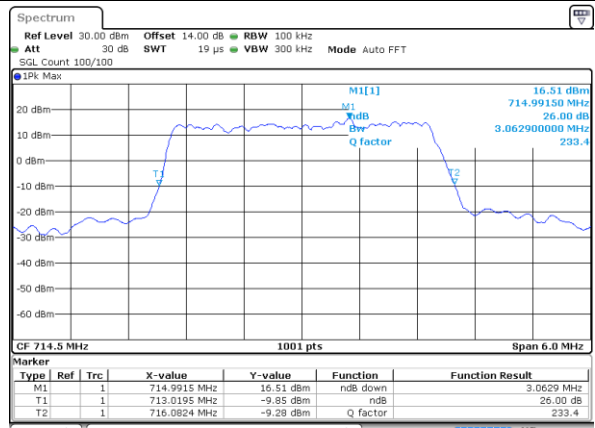

Date: 29 OCT 2022 10:01:06

Highest Channel / 1.4MHz / QPSK

Date: 29 OCT 2022 10:05:05

Highest Channel / 1.4MHz / 16QAM

Date: 29 OCT 2022 10:04:41

LTE Band 12

Lowest Channel / 3MHz / QPSK

Date: 28.OCT.2022 17:39:45

Lowest Channel / 3MHz / 16QAM

Date: 28.OCT.2022 17:39:22

Middle Channel / 3MHz / QPSK

Date: 28.OCT.2022 17:48:11

Middle Channel / 3MHz / 16QAM

Date: 28.OCT.2022 17:48:35

Highest Channel / 3MHz / QPSK

Date: 28.OCT.2022 17:52:34

Highest Channel / 3MHz / 16QAM

Date: 28.OCT.2022 17:52:10

LTE Band 12

Lowest Channel / 5MHz / QPSK

Date: 28.OCT.2022 18:01:35

Lowest Channel / 5MHz / 16QAM

Date: 28.OCT.2022 18:01:11

Middle Channel / 5MHz / QPSK