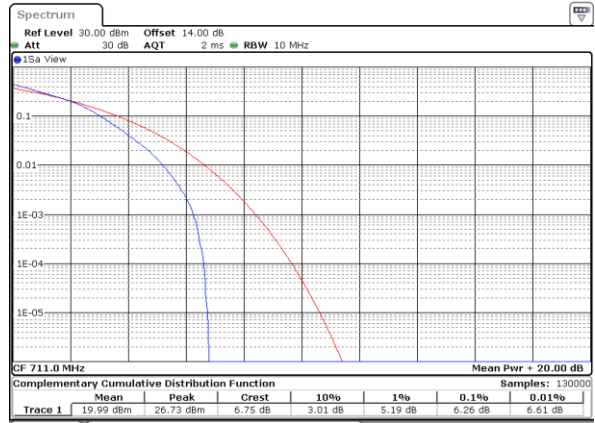

Date: 29 OCT 2022 10:21:56

Highest Channel / 1RB

Date: 29 OCT 2022 10:22:45

Highest Channel / Full RB

Date: 29 OCT 2022 10:22:20

LTE Band 12 / 10MHz / 16QAM

Lowest Channel / 1RB

Date: 29 OCT 2022 10:18:35

Lowest Channel / Full RB

Date: 29 OCT 2022 10:18:09

Middle Channel / 1RB

Date: 29 OCT 2022 10:19:00

Middle Channel / Full RB

Date: 29 OCT 2022 10:19:25

Highest Channel / 1RB

Date: 29 OCT 2022 10:20:15

Highest Channel / Full RB

Date: 29 OCT 2022 10:19:50

LTE Band 12 / 10MHz / 64QAM

Lowest Channel / 1RB

Date: 29 OCT 2022 11:40:40

Lowest Channel / Full RB

Date: 29 OCT 2022 11:40:15

Middle Channel / 1RB

Date: 29 OCT 2022 11:41:05

Middle Channel / Full RB

Date: 29 OCT 2022 11:41:30

Highest Channel / 1RB

Date: 29 OCT 2022 11:42:20

Highest Channel / Full RB

Date: 29 OCT 2022 11:41:55

26dB Bandwidth