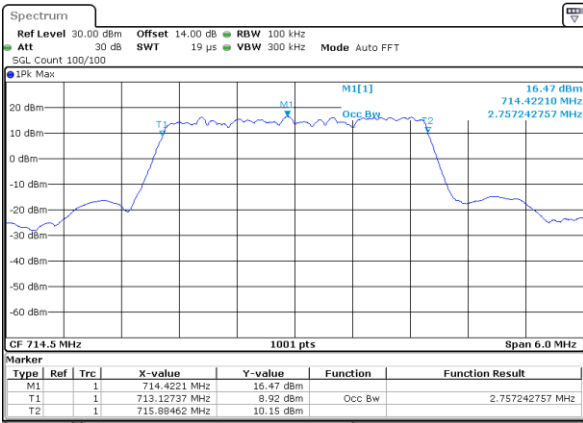

Date: 29 OCT 2022 10:00:04

Highest Channel / 1.4MHz / QPSK

Date: 29 OCT 2022 10:04:03

Highest Channel / 1.4MHz / 16QAM

Date: 29 OCT 2022 10:04:27

LTE Band 12

Lowest Channel / 3MHz / QPSK

Date: 28 OCT 2022 17:38:43

Lowest Channel / 3MHz / 16QAM

Date: 28 OCT 2022 17:39:07

Middle Channel / 3MHz / QPSK

Date: 28 OCT 2022 17:47:57

Middle Channel / 3MHz / 16QAM

Date: 28 OCT 2022 17:47:33

Highest Channel / 3MHz / QPSK

Date: 28 OCT 2022 17:51:32

Highest Channel / 3MHz / 16QAM

Date: 28 OCT 2022 17:51:56

LTE Band 12

Lowest Channel / 5MHz / QPSK

Date: 28.OCT.2022 18:00:32

Lowest Channel / 5MHz / 16QAM

Date: 28.OCT.2022 18:00:56

Middle Channel / 5MHz / QPSK