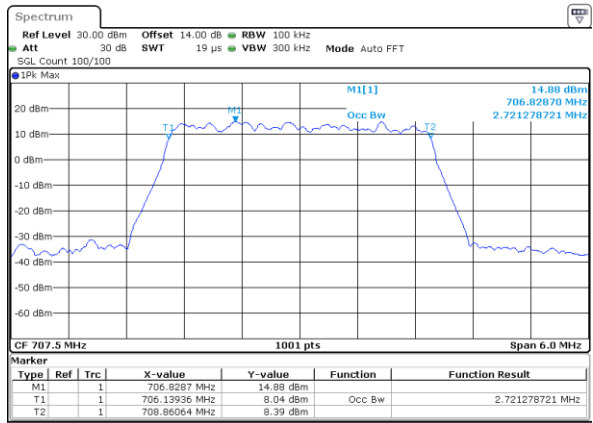

Highest Channel / 10MHz / QPSK

Date: 28.OCT.2022 18:35:10

Highest Channel / 10MHz / 16QAM

Date: 28.OCT.2022 18:35:34

LTE Band 12

Lowest Channel / 1.4MHz / 64QAM

Date: 29 OCT 2022 11:05:18

Lowest Channel / 3MHz / 64QAM

Date: 29 OCT 2022 10:33:16

Middle Channel / 1.4MHz / 64QAM

Date: 29 OCT 2022 11:09:30

Middle Channel / 3MHz / 64QAM

Date: 29 OCT 2022 10:37:28

Highest Channel / 1.4MHz / 64QAM

Date: 29 OCT 2022 11:11:25

Highest Channel / 3MHz / 64QAM