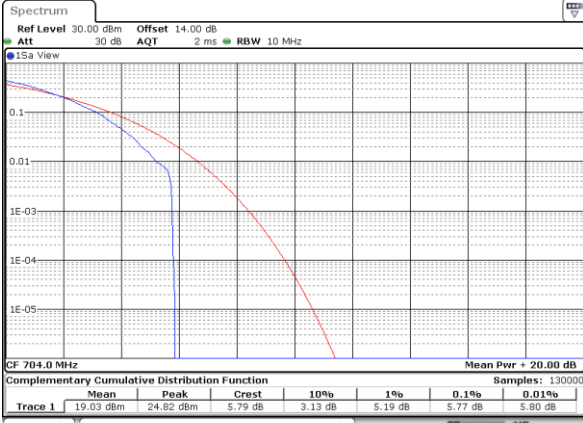

Lowest Channel / Full RB

Date: 29 OCT 2022 10:18:09

Middle Channel / 1RB

Date: 29 OCT 2022 10:19:00

Middle Channel / Full RB

Date: 29 OCT 2022 10:19:25

Highest Channel / 1RB

Date: 29 OCT 2022 10:20:15

Highest Channel / Full RB

Date: 29 OCT 2022 10:19:50

LTE Band 12 / 10MHz / 64QAM

Lowest Channel / 1RB

Date: 29 OCT 2022 11:40:40

Lowest Channel / Full RB

Date: 29 OCT 2022 11:40:15

Middle Channel / 1RB

Date: 29 OCT 2022 11:41:05

Middle Channel / Full RB

Date: 29 OCT 2022 11:41:30

Highest Channel / 1RB

Date: 29 OCT 2022 11:42:20

Highest Channel / Full RB

Date: 29 OCT 2022 11:41:55

26dB Bandwidth