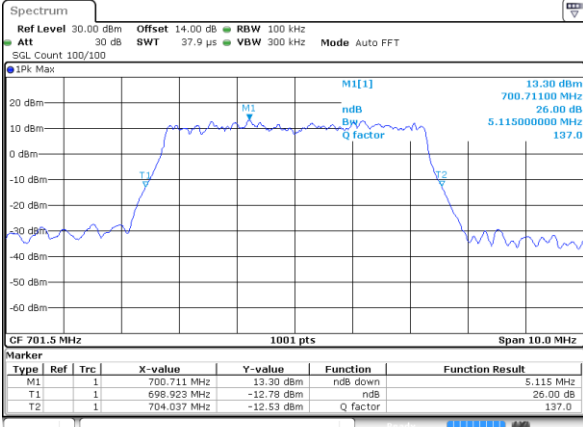

Highest Channel / 10MHz / QPSK

Date: 28.OCT.2022 18:36:13

Highest Channel / 10MHz / 16QAM

Date: 28.OCT.2022 18:35:49

LTE Band 12

Lowest Channel / 1.4MHz / 64QAM

Date: 29 OCT 2022 11:05:32

Lowest Channel / 3MHz / 64QAM

Date: 29 OCT 2022 10:33:30

Middle Channel / 1.4MHz / 64QAM

Date: 29 OCT 2022 11:09:44

Middle Channel / 3MHz / 64QAM

Date: 29 OCT 2022 10:37:42

Highest Channel / 1.4MHz / 64QAM

Date: 29 OCT 2022 11:11:39

Highest Channel / 3MHz / 64QAM

Date: 29 OCT 2022 10:39:37

LTE Band 12

Lowest Channel / 5MHz / 64QAM

Date: 29 OCT 2022 10:43:59

Lowest Channel / 10MHz / 64QAM

Date: 29 OCT 2022 10:54:28

Middle Channel / 5MHz / 64QAM

Date: 29 OCT 2022 10:48:11