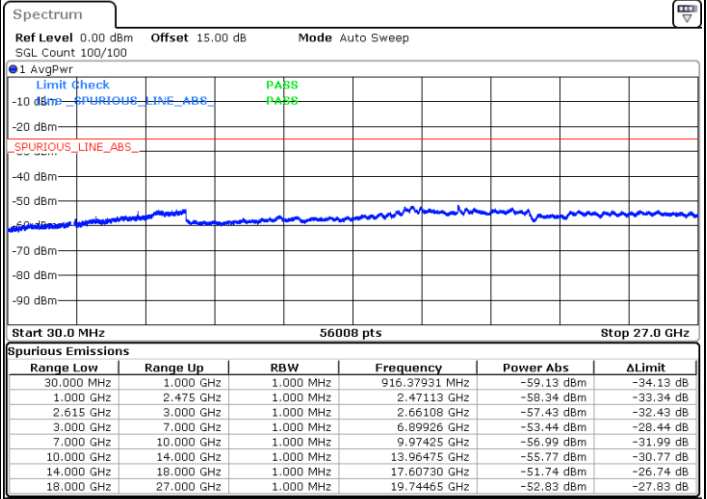

Date: 17.NOV.2022 04:55:20

Date: 17.NOV.2022 04:48:08

Lowest Channel / FullRB

N/A

Date: 17.NOV.2022 04:56:47

LTE Band 7C / 20MHz+15MHz

64QAM

MiddleChannel / 1RB0 and 1RB74

Middle Channel / 1RB99 and 1RB0

Date: 17.NOV.2022 05:09:23

Date: 17.NOV.2022 05:16:34

Middle Channel / FullIRB

N/A

Date: 17.NOV.2022 05:07:56

LTE Band 7C / 20MHz+15MHz

64QAM

Highest Channel / 1RB0 and 1RB74

Highest Channel / 1RB99 and 1RB0

Date: 17.NOV.2022 05:35:52

Date: 17.NOV.2022 05:34:26

Highest Channel / FullIRB

N/A

Date: 17.NOV.2022 05:43:05

LTE Band 7C / 20MHz+20MHz