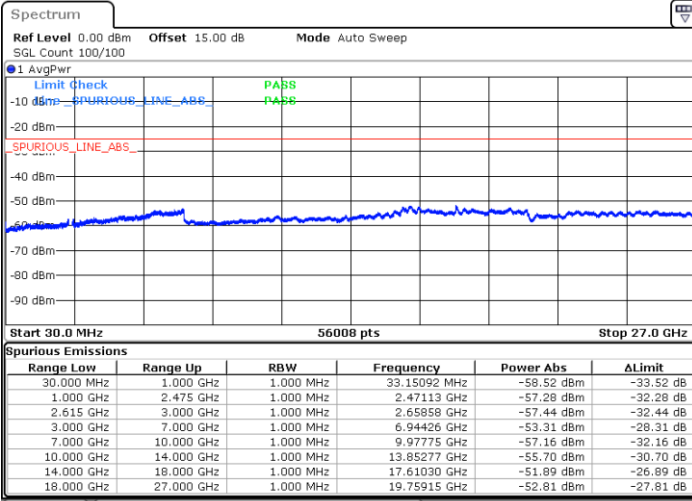

LTE Band 7C / 15MHz+20MHz

64QAM

Highest Channel / 1RB0 and 1RB99

Highest Channel / 1RB74 and 1RB0

Date: 17.NOV.2022 04:25:55

Date: 17.NOV.2022 04:24:28

Highest Channel / FullIRB

N/A

Date: 17.NOV.2022 04:33:08

LTE Band 7C / 20MHz+10MHz

64QAM

Lowest Channel / 1RB0 and 1RB49

Lowest Channel / 1RB99 and 1RB0

Date: 17.NOV.2022 01:25:23

Date: 17.NOV.2022 01:18:11

Lowest Channel / FullRB