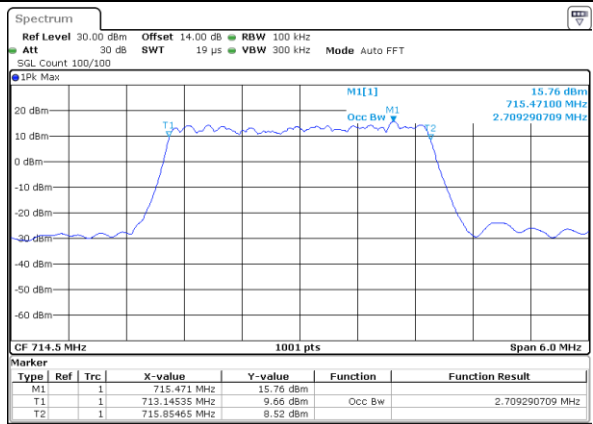

Highest Channel / 10MHz / QPSK

Date: 28.OCT.2022 18:35:10

Highest Channel / 10MHz / 16QAM

Date: 28.OCT.2022 18:35:34

LTE Band 12

Lowest Channel / 1.4MHz / 64QAM

Date: 29 OCT 2022 11:05:18

Lowest Channel / 3MHz / 64QAM

Date: 29 OCT 2022 10:33:16

Middle Channel / 1.4MHz / 64QAM

Date: 29 OCT 2022 11:09:30

Middle Channel / 3MHz / 64QAM

Date: 29 OCT 2022 10:37:28

Highest Channel / 1.4MHz / 64QAM

Date: 29 OCT 2022 11:11:25

Highest Channel / 3MHz / 64QAM