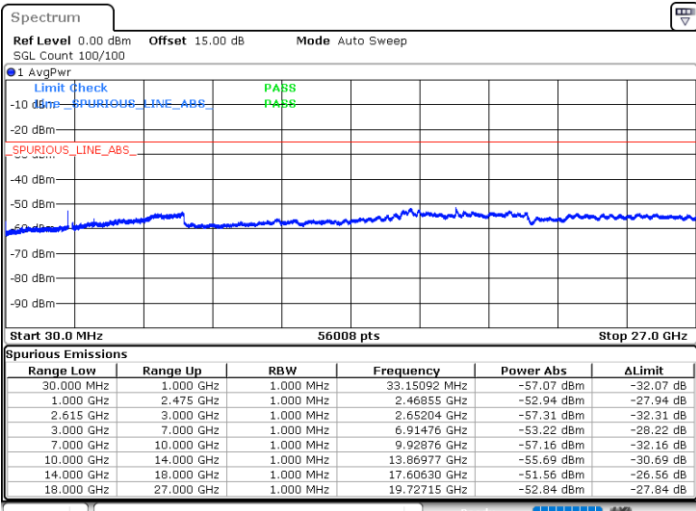

Middle Channel / FullIRB

N/A

Date: 17.NOV.2022 01:37:59

LTE Band 7C / 20MHz+10MHz

64QAM

Highest Channel / 1RB0 and 1RB49

Highest Channel / 1RB99 and 1RB0

Date: 17.NOV.2022 02:05:55

Date: 17.NOV.2022 02:04:29

Highest Channel / FullIRB

N/A

Date: 17.NOV.2022 02:13:08

LTE Band 7C / 20MHz+15MHz

64QAM

Lowest Channel / 1RB0 and 1RB74

Lowest Channel / 1RB99 and 1RB0

Date: 17.NOV.2022 04:55:20

Date: 17.NOV.2022 04:48:08

Lowest Channel / FullRB

N/A

Date: 17.NOV.2022 04:56:47

LTE Band 7C / 20MHz+15MHz

64QAM

MiddleChannel / 1RB0 and 1RB74