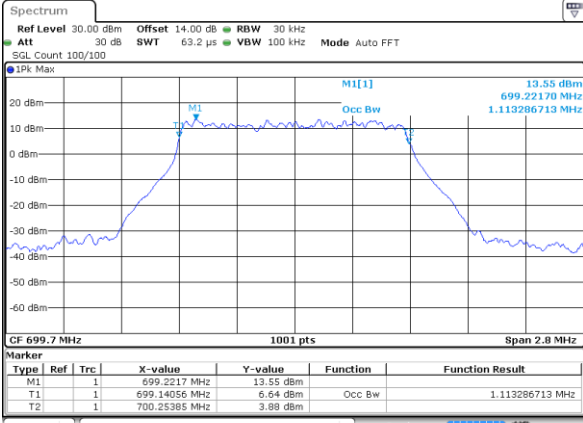

Highest Channel / 10MHz / QPSK

Date: 28.OCT.2022 18:35:10

Highest Channel / 10MHz / 16QAM

Date: 28.OCT.2022 18:35:34

LTE Band 12

Lowest Channel / 1.4MHz / 64QAM

Date: 29 OCT 2022 11:05:18

Lowest Channel / 3MHz / 64QAM

Date: 29 OCT 2022 10:33:16

Middle Channel / 1.4MHz / 64QAM

Date: 29 OCT 2022 11:09:30

Middle Channel / 3MHz / 64QAM

Date: 29 OCT 2022 10:37:28

Highest Channel / 1.4MHz / 64QAM

Date: 29 OCT 2022 11:11:25

Highest Channel / 3MHz / 64QAM