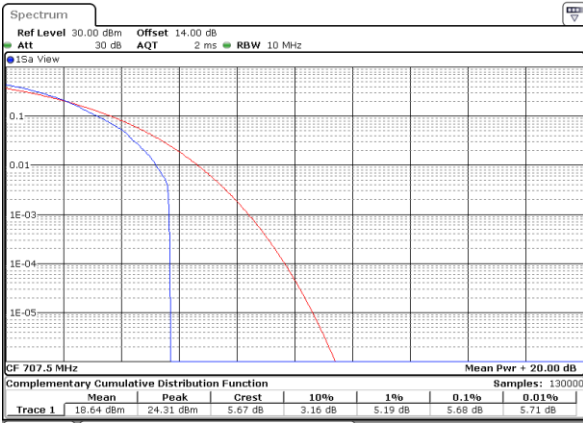

Lowest Channel / Full RB

Date: 29 OCT 2022 10:18:09

Middle Channel / 1RB

Date: 29 OCT 2022 10:19:00

Middle Channel / Full RB

Date: 29 OCT 2022 10:19:25

Highest Channel / 1RB

Date: 29 OCT 2022 10:20:15

Highest Channel / Full RB

Date: 29 OCT 2022 10:19:50

LTE Band 12 / 10MHz / 64QAM

Lowest Channel / 1RB

Date: 29 OCT 2022 11:40:40

Lowest Channel / Full RB

Date: 29 OCT 2022 11:40:15

Middle Channel / 1RB

Date: 29 OCT 2022 11:41:05

Middle Channel / Full RB

Date: 29 OCT 2022 11:41:30

Highest Channel / 1RB

Date: 29 OCT 2022 11:42:20

Highest Channel / Full RB

Date: 29 OCT 2022 11:41:55

26dB Bandwidth