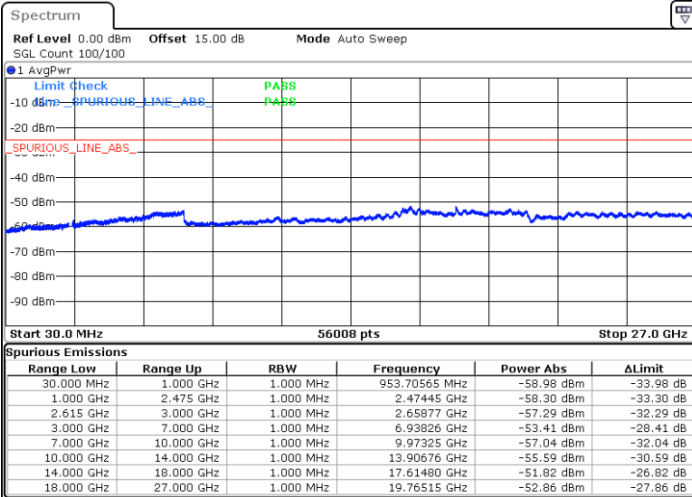

Middle Channel / 1RB99 and 1RB0

Date: 17.NOV.2022 05:09:23

Date: 17.NOV.2022 05:16:34

Middle Channel / FullIRB

N/A

Date: 17.NOV.2022 05:07:56

LTE Band 7C / 20MHz+15MHz

64QAM

Highest Channel / 1RB0 and 1RB74

Highest Channel / 1RB99 and 1RB0

Date: 17.NOV.2022 05:35:52

Date: 17.NOV.2022 05:34:26

Highest Channel / FullIRB

N/A

Date: 17.NOV.2022 05:43:05

LTE Band 7C / 20MHz+20MHz

64QAM

Lowest Channel / 1RB0 and 1RB99

Lowest Channel / 1RB99 and 1RB0

Date: 17.NOV.2022 06:05:17

Date: 17.NOV.2022 05:58:04

Lowest Channel / FullIRB

N/A

Date: 17.NOV.2022 06:06:44