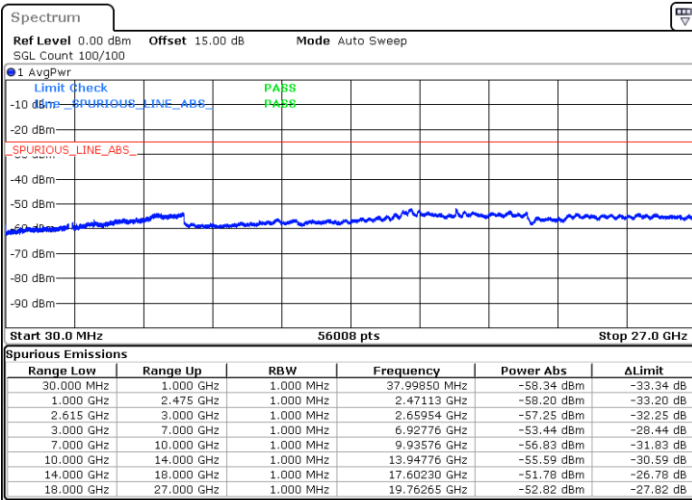

Highest Channel / 1RB0 and 1RB74

Highest Channel / 1RB99 and 1RB0

Date: 17.NOV.2022 05:35:52

Date: 17.NOV.2022 05:34:26

Highest Channel / FullIRB

N/A

Date: 17.NOV.2022 05:43:05

LTE Band 7C / 20MHz+20MHz

64QAM

Lowest Channel / 1RB0 and 1RB99

Lowest Channel / 1RB99 and 1RB0

Date: 17.NOV.2022 06:05:17

Date: 17.NOV.2022 05:58:04

Lowest Channel / FullIRB

N/A

Date: 17.NOV.2022 06:06:44

LTE Band 7C / 20MHz+20MHz

64QAM

Middle Channel / 1RB0 and 1RB9

Middle Channel / 1RB99 and 1RB0

Date: 17.NOV.2022 06:19:19

Date: 17.NOV.2022 06:26:31

Middle Channel / FullIRB

N/A

Date: 17.NOV.2022 06:17:52

LTE Band 7C / 20MHz+20MHz

64QAM

Highest Channel / 1RB0 and 1RB99

Highest Channel / 1RB99 and 1RB0

Date: 17.NOV.2022 06:45:50

Date: 17.NOV.2022 06:44:23

Highest Channel / FullIRB