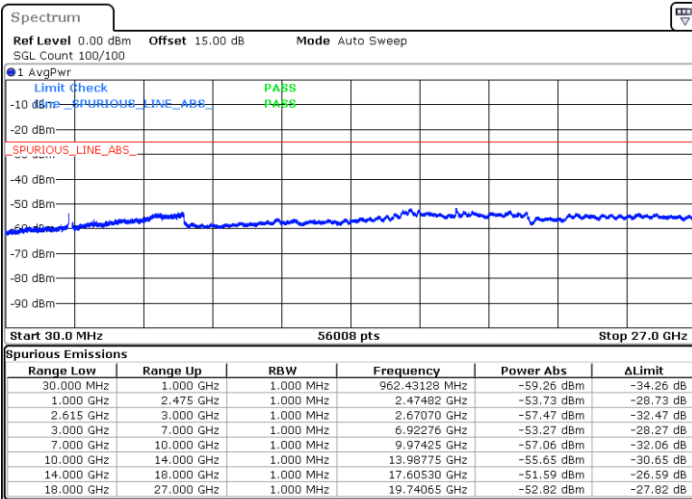

Highest Channel / 1RB0 and 1RB74

Highest Channel / 1RB99 and 1RB0

Date: 17.NOV.2022 05:35:52

Date: 17.NOV.2022 05:34:26

Highest Channel / FullIRB

N/A

Date: 17.NOV.2022 05:43:05

LTE Band 7C / 20MHz+20MHz

64QAM

Lowest Channel / 1RB0 and 1RB99

Lowest Channel / 1RB99 and 1RB0

Date: 17.NOV.2022 06:05:17

Date: 17.NOV.2022 05:58:04

Lowest Channel / FullIRB

N/A

Date: 17.NOV.2022 06:06:44

LTE Band 7C / 20MHz+20MHz

64QAM

Middle Channel / 1RB0 and 1RB9

Middle Channel / 1RB99 and 1RB0

Date: 17.NOV.2022 06:19:19

Date: 17.NOV.2022 06:26:31

Middle Channel / FullIRB

N/A

Date: 17.NOV.2022 06:17:52

LTE Band 7C / 20MHz+20MHz

64QAM

Highest Channel / 1RB0 and 1RB99

Highest Channel / 1RB99 and 1RB0

Date: 17.NOV.2022 06:45:50

Date: 17.NOV.2022 06:44:23

Highest Channel / FullIRB