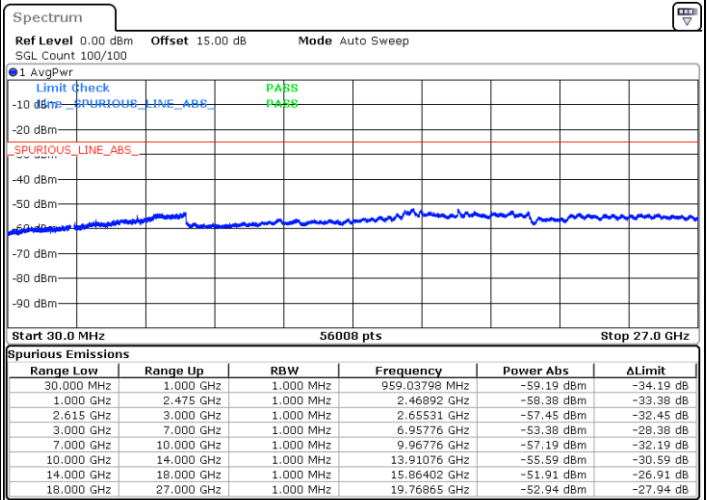

Date: 17.NOV.2022 04:33:08

LTE Band 7C / 20MHz+10MHz

64QAM

Lowest Channel / 1RB0 and 1RB49

Lowest Channel / 1RB99 and 1RB0

Date: 17.NOV.2022 01:25:23

Date: 17.NOV.2022 01:18:11

Lowest Channel / FullRB

N/A

Date: 17.NOV.2022 01:26:50

LTE Band 7C / 20MHz+10MHz

64QAM

Middle Channel / 1RB0 and 1RB49

Middle Channel / 1RB99 and 1RB0

Date: 17.NOV.2022 01:39:25

Date: 17.NOV.2022 01:46:37

Middle Channel / FullIRB

N/A

Date: 17.NOV.2022 01:37:59

LTE Band 7C / 20MHz+10MHz

64QAM

Highest Channel / 1RB0 and 1RB49

Highest Channel / 1RB99 and 1RB0

Date: 17.NOV.2022 02:05:55

Date: 17.NOV.2022 02:04:29

Highest Channel / FullIRB

N/A

Date: 17.NOV.2022 02:13:08

LTE Band 7C / 20MHz+15MHz

64QAM

Lowest Channel / 1RB0 and 1RB74

Lowest Channel / 1RB99 and 1RB0