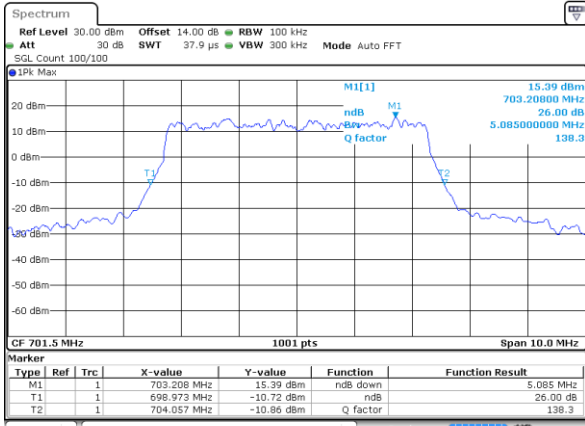

Highest Channel / 3MHz / 16QAM

Date: 28.OCT.2022 17:52:10

LTE Band 12

Lowest Channel / 5MHz / QPSK

Date: 28.OCT.2022 18:01:35

Lowest Channel / 5MHz / 16QAM

Date: 28.OCT.2022 18:01:11

Middle Channel / 5MHz / QPSK

Date: 28.OCT.2022 18:10:01

Middle Channel / 5MHz / 16QAM

Date: 28.OCT.2022 18:10:24

Highest Channel / 5MHz / QPSK

Date: 28.OCT.2022 18:14:24

Highest Channel / 5MHz / 16QAM

Date: 28.OCT.2022 18:14:00

LTE Band 12