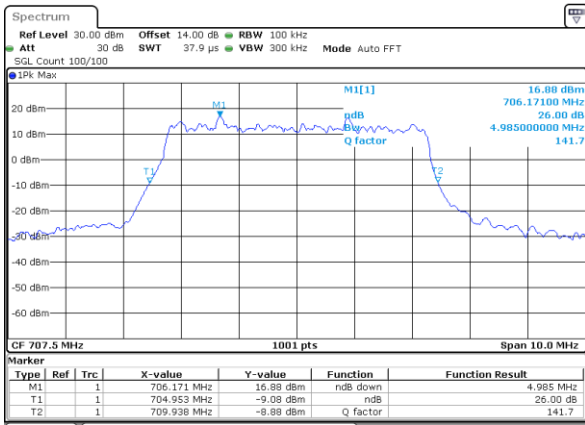

Lowest Channel / 3MHz / 16QAM

Date: 28.OCT.2022 17:39:22

Middle Channel / 3MHz / QPSK

Date: 28.OCT.2022 17:48:11

Middle Channel / 3MHz / 16QAM

Date: 28.OCT.2022 17:48:35

Highest Channel / 3MHz / QPSK

Date: 28.OCT.2022 17:52:34

Highest Channel / 3MHz / 16QAM

Date: 28.OCT.2022 17:52:10

LTE Band 12

Lowest Channel / 5MHz / QPSK

Date: 28.OCT.2022 18:01:35

Lowest Channel / 5MHz / 16QAM

Date: 28.OCT.2022 18:01:11

Middle Channel / 5MHz / QPSK

Date: 28.OCT.2022 18:10:01

Middle Channel / 5MHz / 16QAM

Date: 28.OCT.2022 18:10:24

Highest Channel / 5MHz / QPSK

Date: 28.OCT.2022 18:14:24

Highest Channel / 5MHz / 16QAM

Date: 28.OCT.2022 18:14:00

LTE Band 12