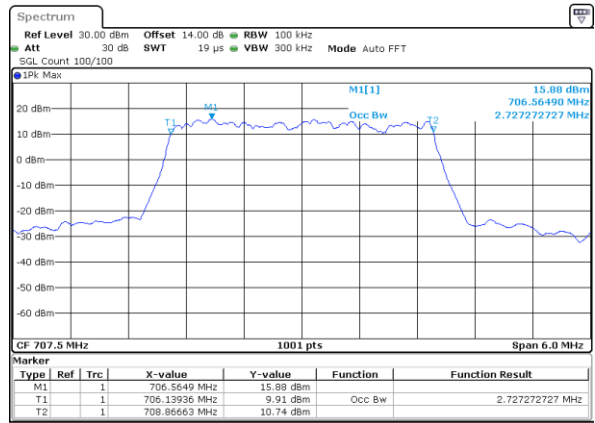

Date: 29 OCT 2022 10:00:04

Highest Channel / 1.4MHz / QPSK

Date: 29 OCT 2022 10:04:03

Highest Channel / 1.4MHz / 16QAM

Date: 29 OCT 2022 10:04:27

LTE Band 12

Lowest Channel / 3MHz / QPSK

Date: 28 OCT 2022 17:38:43

Lowest Channel / 3MHz / 16QAM

Date: 28 OCT 2022 17:39:07

Middle Channel / 3MHz / QPSK

Date: 28 OCT 2022 17:47:57

Middle Channel / 3MHz / 16QAM

Date: 28 OCT 2022 17:47:33

Highest Channel / 3MHz / QPSK

Date: 28 OCT 2022 17:51:32

Highest Channel / 3MHz / 16QAM

Date: 28 OCT 2022 17:51:56

LTE Band 12

Lowest Channel / 5MHz / QPSK

Date: 28.OCT.2022 18:00:32

Lowest Channel / 5MHz / 16QAM

Date: 28.OCT.2022 18:00:56

Middle Channel / 5MHz / QPSK