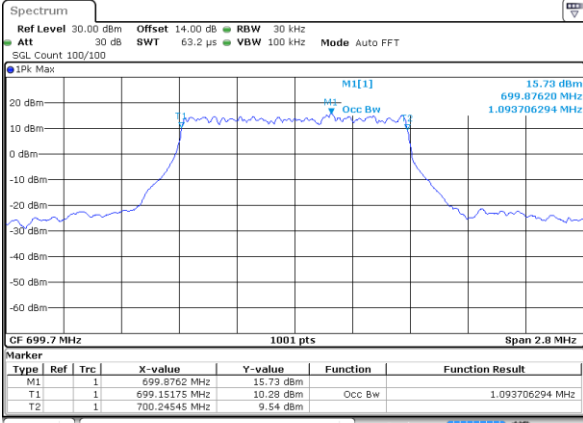

Date: 29 OCT 2022 10:39:37

LTE Band 12

Lowest Channel / 5MHz / 64QAM

Date: 29 OCT 2022 10:43:59

Lowest Channel / 10MHz / 64QAM

Date: 29 OCT 2022 10:54:28

Middle Channel / 5MHz / 64QAM

Date: 29 OCT 2022 10:48:11

Middle Channel / 10MHz / 64QAM

Date: 29 OCT 2022 10:58:39

Highest Channel / 5MHz / 64QAM

Date: 29 OCT 2022 10:50:06

Highest Channel / 10MHz / 64QAM

Date: 29 OCT 2022 11:00:34

Occupied Bandwidth

Mode	LTE Band 12 : 99%OBW(MHz)											
BW	1.4MHz		3MHz		5MHz		10MHz		15MHz		20MHz	
Mod.	QPSK	16QAM	QPSK	16QAM	QPSK	16QAM	QPSK	16QAM	QPSK	16QAM	QPSK	16QAM
Lowest CH	1.09	1.09	2.72	2.73	4.54	4.51	9.07	8.99	-	-	-	-
Middle CH	1.09	1.10	2.73	2.73	4.48	4.48	9.03	9.03	-	-	-	-
Highest CH	1.10	1.09	2.76	2.73	4.51	4.53	9.03	9.07	-	-	-	-
Mode	LTE Band 12 : 99%OBW(MHz)											
BW	1.4MHz		3MHz		5MHz		10MHz		15MHz		20MHz	
Mod.	64QAM		64QAM		64QAM		64QAM		64QAM		64QAM	
Lowest CH	1.11	-	2.74	-	4.49	-	9.01	-	-	-	-	-
Middle CH	1.09	-	2.72	-	4.51	-	8.91	-	-	-	-	-
Highest CH	1.11	-	2.71	-	4.51	-	9.07	-	-	-	-	-

LTE Band 12

Lowest Channel / 1.4MHz / QPSK

Date: 29 OCT 2022 09:51:13

Lowest Channel / 1.4MHz / 16QAM

Date: 29 OCT 2022 09:51:37

Middle Channel / 1.4MHz / QPSK

Date: 29 OCT 2022 10:00:28

Middle Channel / 1.4MHz / 16QAM