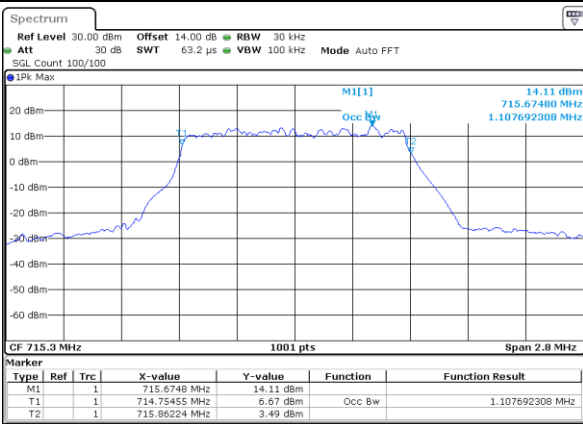

Highest Channel / 10MHz / QPSK

Date: 28.OCT.2022 18:35:10

Highest Channel / 10MHz / 16QAM

Date: 28.OCT.2022 18:35:34

LTE Band 12

Lowest Channel / 1.4MHz / 64QAM

Date: 29 OCT 2022 11:05:18

Lowest Channel / 3MHz / 64QAM

Date: 29 OCT 2022 10:33:16

Middle Channel / 1.4MHz / 64QAM

Date: 29 OCT 2022 11:09:30

Middle Channel / 3MHz / 64QAM

Date: 29 OCT 2022 10:37:28

Highest Channel / 1.4MHz / 64QAM

Date: 29 OCT 2022 11:11:25

Highest Channel / 3MHz / 64QAM