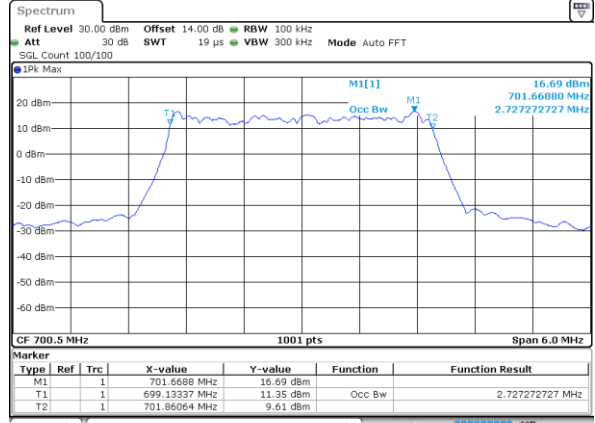

LTE Band 12

Lowest Channel / 1.4MHz / QPSK

Date: 29 OCT 2022 09:51:13

Lowest Channel / 1.4MHz / 16QAM

Date: 29 OCT 2022 09:51:37

Middle Channel / 1.4MHz / QPSK

Date: 29 OCT 2022 10:00:28

Middle Channel / 1.4MHz / 16QAM

Date: 29 OCT 2022 10:00:04

Highest Channel / 1.4MHz / QPSK

Date: 29 OCT 2022 10:04:03

Highest Channel / 1.4MHz / 16QAM

Date: 29 OCT 2022 10:04:27

LTE Band 12

Lowest Channel / 3MHz / QPSK

Date: 28 OCT 2022 17:38:43

Lowest Channel / 3MHz / 16QAM

Date: 28 OCT 2022 17:39:07

Middle Channel / 3MHz / QPSK

Date: 28 OCT 2022 17:47:57

Middle Channel / 3MHz / 16QAM

Date: 28 OCT 2022 17:47:33

Highest Channel / 3MHz / QPSK

Date: 28 OCT 2022 17:51:32