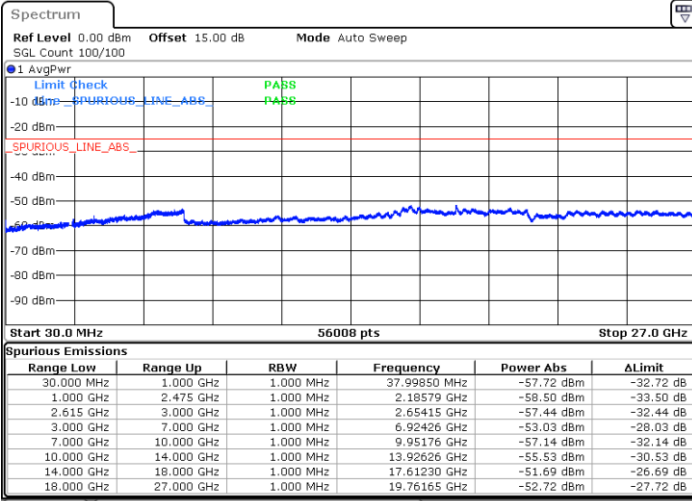

LTE Band 7C / 20MHz+20MHz

64QAM

Middle Channel / 1RB0 and 1RB9

Middle Channel / 1RB99 and 1RB0

Date: 17.NOV.2022 06:19:19

Date: 17.NOV.2022 06:26:31

Middle Channel / FullIRB

N/A

Date: 17.NOV.2022 06:17:52

LTE Band 7C / 20MHz+20MHz

64QAM

Highest Channel / 1RB0 and 1RB99

Highest Channel / 1RB99 and 1RB0

Date: 17.NOV.2022 06:45:50

Date: 17.NOV.2022 06:44:23

Highest Channel / FullIRB