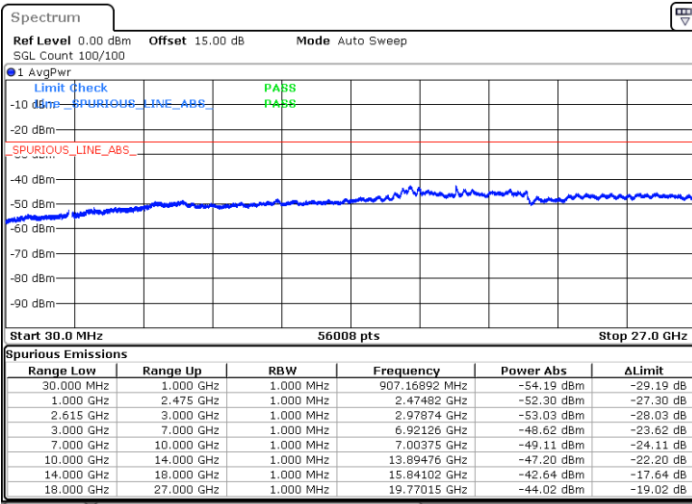

N/A

Date: 17.NOV.2022 02:38:18

LTE Band 7C / 15MHz+15MHz

16QAM

Middle Channel / 1RB0 and 1RB74

Middle Channel / 1RB74 and 1RB0

Date: 17.NOV.2022 02:50:53

Date: 17.NOV.2022 02:55:12

Middle Channel / FullIRB

N/A

Date: 17.NOV.2022 02:46:34

LTE Band 7C / 15MHz+15MHz

16QAM

Highest Channel / 1RB0 and 1RB74

Highest Channel / 1RB74 and 1RB0

Date: 17.NOV.2022 03:17:23

Date: 17.NOV.2022 03:13:03

Highest Channel / FullIRB

N/A

Date: 17.NOV.2022 03:21:42

LTE Band 7C / 15MHz+20MHz

16QAM

Lowest Channel / 1RB0 and 1RB99

Lowest Channel / 1RB74 and 1RB0

Date: 17.NOV.2022 03:43:54

Date: 17.NOV.2022 03:39:35

Lowest Channel / FullRB

N/A

Date: 17.NOV.2022 03:48:14

LTE Band 7C / 15MHz+20MHz

16QAM

Middle Channel / 1RB0 and 1RB9