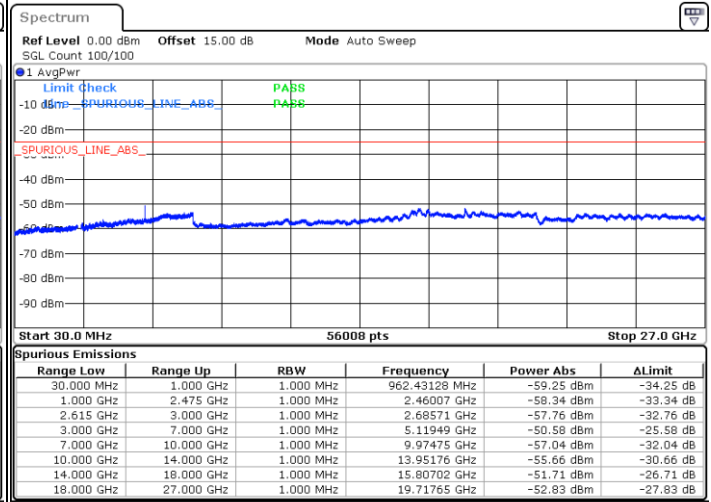

LTE Band 7C / 20MHz+10MHz

16QAM

Middle Channel / 1RB0 and 1RB49

Middle Channel / 1RB99 and 1RB0

Date: 17.NOV.2022 01:40:51

Date: 17.NOV.2022 01:45:11

Middle Channel / FullIRB

N/A

Date: 17.NOV.2022 01:36:32

LTE Band 7C / 20MHz+10MHz

16QAM

Highest Channel / 1RB0 and 1RB49

Highest Channel / 1RB99 and 1RB0

Date: 17.NOV.2022 02:07:22

Date: 17.NOV.2022 02:03:02

Highest Channel / FullIRB

N/A

Date: 17.NOV.2022 02:11:41

LTE Band 7C / 20MHz+15MHz

16QAM

Lowest Channel / 1RB0 and 1RB74

Lowest Channel / 1RB99 and 1RB0

Date: 17.NOV.2022 04:53:53

Date: 17.NOV.2022 04:49:34

Lowest Channel / FullRB

N/A

Date: 17.NOV.2022 04:58:13

LTE Band 7C / 20MHz+15MHz

16QAM

MiddleChannel / 1RB0 and 1RB74

Middle Channel / 1RB99 and 1RB0

Date: 17.NOV.2022 05:10:49