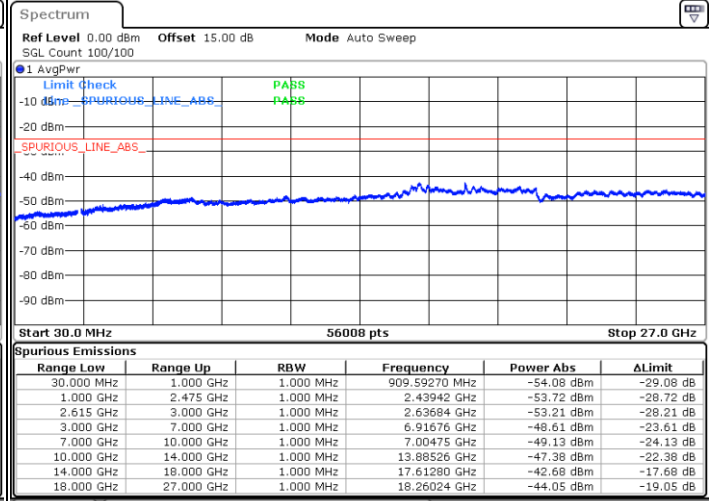

Date: 17.NOV.2022 13:42:00

Date: 17.NOV.2022 13:49:13

Middle Channel / FullIRB

N/A

Date: 17.NOV.2022 13:40:33

LTE Band 7C / 15MHz+10MHz

64QAM

Highest Channel / 1RB0 and 1RB49

Highest Channel / 1RB74 and 1RB0

Date: 17.NOV.2022 18:07:38

Date: 17.NOV.2022 18:06:10

Highest Channel / FullIRB

N/A

Date: 17.NOV.2022 18:14:51

LTE Band 7C / 15MHz+15MHz

64QAM

Lowest Channel / 1RB0 and 1RB74

Lowest Channel / 1RB74 and 1RB0

Date: 17.NOV.2022 02:35:25

Date: 17.NOV.2022 02:28:13

Lowest Channel / FullIRB

N/A

Date: 17.NOV.2022 02:36:52

LTE Band 7C / 15MHz+15MHz