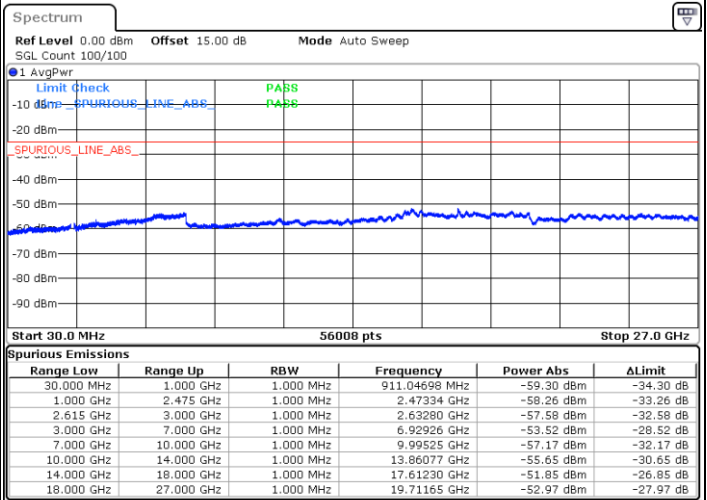

16QAM

Highest Channel / 1RB0 and 1RB99

Highest Channel / 1RB99 and 1RB0

Date: 17.NOV.2022 06:47:16

Date: 17.NOV.2022 06:42:56

Highest Channel / FullIRB

N/A

Date: 17.NOV.2022 06:51:36

LTE Band 7C / 10MHz+20MHz

64QAM

Lowest Channel / 1RB0 and 1RB99

Lowest Channel / 1RB49 and 1RB0

Date: 16.NOV.2022 18:13:24

Date: 16.NOV.2022 18:06:11

Lowest Channel / FullIRB

N/A

Date: 16.NOV.2022 18:14:51

LTE Band 7C / 10MHz+20MHz

64QAM

MiddleChannel / 1RB0 and 1RB99

Middle Channel / 1RB49 and 1RB0

Date: 16.NOV.2022 18:39:31

Date: 16.NOV.2022 18:46:43

Middle Channel / FullIRB