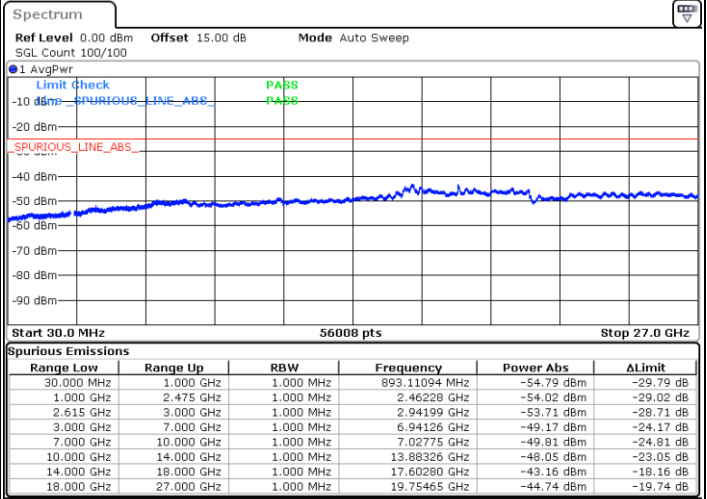

Date: 17.NOV.2022 08:48:53

Lowest Channel / FullIRB

N/A

Date: 17.NOV.2022 08:57:08

LTE Band 7C / 15MHz+10MHz

64QAM

Middle Channel / 1RB0 and 1RB49

Middle Channel / 1RB74 and 1RB0

Date: 17.NOV.2022 13:42:00

Date: 17.NOV.2022 13:49:13

Middle Channel / FullIRB

N/A

Date: 17.NOV.2022 13:40:33

LTE Band 7C / 15MHz+10MHz

64QAM

Highest Channel / 1RB0 and 1RB49

Highest Channel / 1RB74 and 1RB0

Date: 17.NOV.2022 18:07:38

Date: 17.NOV.2022 18:06:10

Highest Channel / FullIRB

N/A

Date: 17.NOV.2022 18:14:51

LTE Band 7C / 15MHz+15MHz

64QAM

Lowest Channel / 1RB0 and 1RB74

Lowest Channel / 1RB74 and 1RB0

Date: 17.NOV.2022 02:35:25

Date: 17.NOV.2022 02:28:13

Lowest Channel / FullIRB

N/A

Date: 17.NOV.2022 02:36:52

LTE Band 7C / 15MHz+15MHz