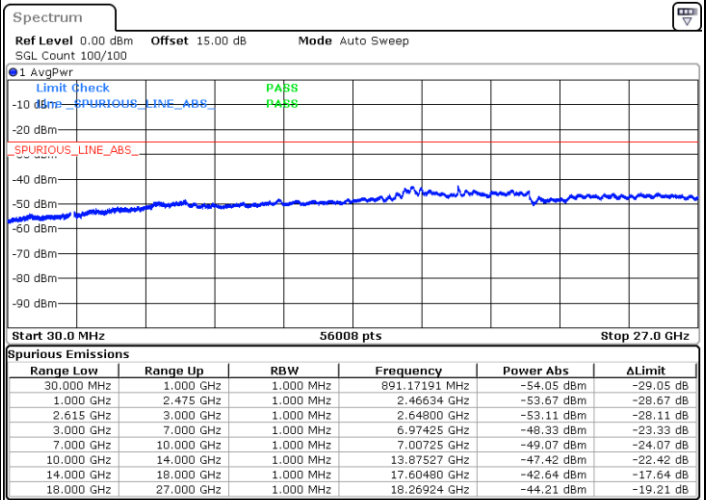

Date: 17.NOV.2022 18:13:25

LTE Band 7C / 15MHz+15MHz

16QAM

Lowest Channel / 1RB0 and 1RB74

Lowest Channel / 1RB74 and 1RB0

Date: 17.NOV.2022 02:33:58

Date: 17.NOV.2022 02:29:39

Lowest Channel / FullIRB

N/A

Date: 17.NOV.2022 02:38:18

LTE Band 7C / 15MHz+15MHz

16QAM

Middle Channel / 1RB0 and 1RB74

Middle Channel / 1RB74 and 1RB0

Date: 17.NOV.2022 02:50:53

Date: 17.NOV.2022 02:55:12

Middle Channel / FullIRB

N/A

Date: 17.NOV.2022 02:46:34

LTE Band 7C / 15MHz+15MHz

16QAM

Highest Channel / 1RB0 and 1RB74

Highest Channel / 1RB74 and 1RB0

Date: 17.NOV.2022 03:17:23

Date: 17.NOV.2022 03:13:03

Highest Channel / FullIRB

N/A

Date: 17.NOV.2022 03:21:42

LTE Band 7C / 15MHz+20MHz

16QAM

Lowest Channel / 1RB0 and 1RB99

Lowest Channel / 1RB74 and 1RB0