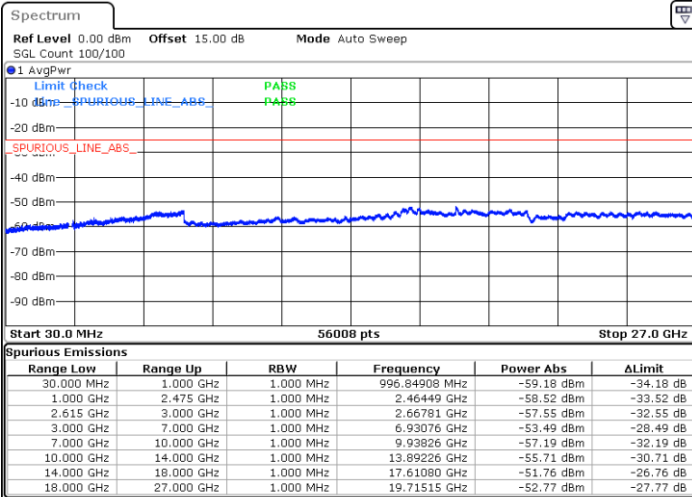

Date: 16.NOV.2022 18:14:51

LTE Band 7C / 10MHz+20MHz

64QAM

MiddleChannel / 1RB0 and 1RB99

Middle Channel / 1RB49 and 1RB0

Date: 16.NOV.2022 18:39:31

Date: 16.NOV.2022 18:46:43

Middle Channel / FullIRB

N/A

Date: 16.NOV.2022 18:38:04

LTE Band 7C / 10MHz+20MHz

64QAM

Highest Channel / 1RB0 and 1RB99

Highest Channel / 1RB49 and 1RB0

Date: 17.NOV.2022 00:55:59

Date: 17.NOV.2022 00:54:32

Highest Channel / FullIRB

N/A

Date: 17.NOV.2022 01:03:11

LTE Band 7C / 15MHz+10MHz

64QAM

Lowest Channel / 1RB0 and 1RB49

Lowest Channel / 1RB74 and 1RB0

Date: 17.NOV.2022 08:55:45