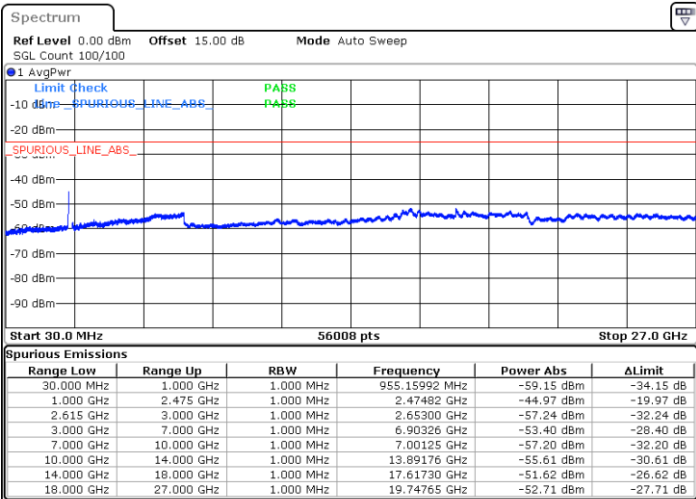

Middle Channel / FullIRB

N/A

Date: 17.NOV.2022 02:46:34

LTE Band 7C / 15MHz+15MHz

16QAM

Highest Channel / 1RB0 and 1RB74

Highest Channel / 1RB74 and 1RB0

Date: 17.NOV.2022 03:17:23

Date: 17.NOV.2022 03:13:03

Highest Channel / FullIRB

N/A

Date: 17.NOV.2022 03:21:42

LTE Band 7C / 15MHz+20MHz

16QAM

Lowest Channel / 1RB0 and 1RB99

Lowest Channel / 1RB74 and 1RB0

Date: 17.NOV.2022 03:43:54

Date: 17.NOV.2022 03:39:35

Lowest Channel / FullRB

N/A

Date: 17.NOV.2022 03:48:14

LTE Band 7C / 15MHz+20MHz

16QAM

Middle Channel / 1RB0 and 1RB9

Highest Channel / 1RB0 and 1RB99

Highest Channel / 1RB74 and 1RB0

Date: 17.NOV.2022 04:27:22

Date: 17.NOV.2022 04:23:02

Highest Channel / FullIRB

N/A

Date: 17.NOV.2022 04:31:42

LTE Band 7C / 20MHz+10MHz