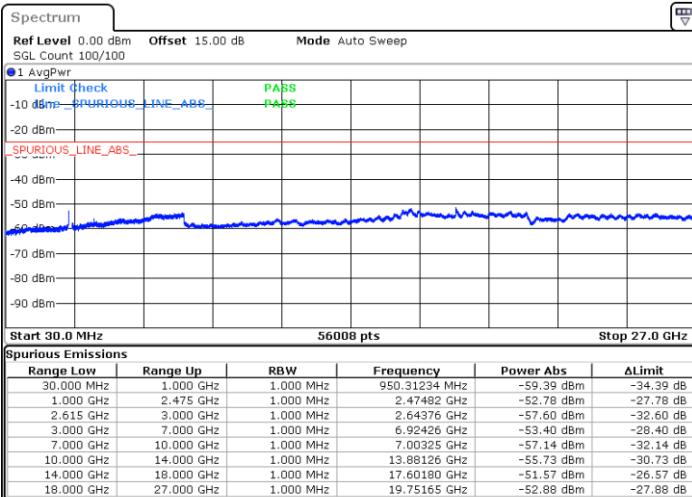

16QAM

Highest Channel / 1RB0 and 1RB99

Highest Channel / 1RB99 and 1RB0

Date: 17.NOV.2022 06:47:16

Date: 17.NOV.2022 06:42:56

Highest Channel / FullIRB

N/A

Date: 17.NOV.2022 06:51:36

LTE Band 7C / 10MHz+20MHz

64QAM

Lowest Channel / 1RB0 and 1RB99

Lowest Channel / 1RB49 and 1RB0

Date: 16.NOV.2022 18:13:24

Date: 16.NOV.2022 18:06:11

Lowest Channel / FullIRB

N/A

Date: 16.NOV.2022 18:14:51

LTE Band 7C / 10MHz+20MHz

64QAM

MiddleChannel / 1RB0 and 1RB99

Middle Channel / 1RB49 and 1RB0

Date: 16.NOV.2022 18:39:31

Date: 16.NOV.2022 18:46:43

Middle Channel / FullIRB