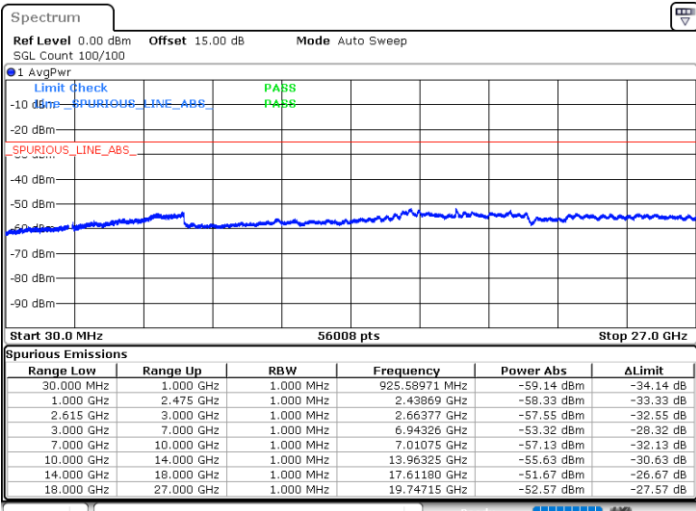

Highest Channel / 1RB0 and 1RB99

Highest Channel / 1RB74 and 1RB0

Date: 17.NOV.2022 04:27:22

Date: 17.NOV.2022 04:23:02

Highest Channel / FullIRB

N/A

Date: 17.NOV.2022 04:31:42

LTE Band 7C / 20MHz+10MHz

16QAM

Lowest Channel / 1RB0 and 1RB49

Lowest Channel / 1RB99 and 1RB0

Date: 17.NOV.2022 01:23:56

Date: 17.NOV.2022 01:19:37

Lowest Channel / FullRB

N/A

Date: 17.NOV.2022 01:28:17

LTE Band 7C / 20MHz+10MHz

16QAM

Middle Channel / 1RB0 and 1RB49

Middle Channel / 1RB99 and 1RB0

Date: 17.NOV.2022 01:40:51

Date: 17.NOV.2022 01:45:11

Middle Channel / FullIRB

N/A

Date: 17.NOV.2022 01:36:32

LTE Band 7C / 20MHz+10MHz

16QAM

Highest Channel / 1RB0 and 1RB49

Highest Channel / 1RB99 and 1RB0

Date: 17.NOV.2022 02:07:22

Date: 17.NOV.2022 02:03:02

Highest Channel / FullIRB