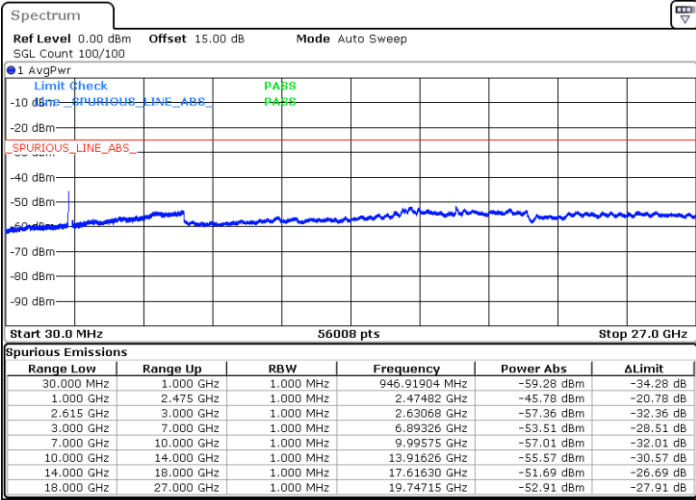

Date: 17.NOV.2022 01:36:32

LTE Band 7C / 20MHz+10MHz

16QAM

Highest Channel / 1RB0 and 1RB49

Highest Channel / 1RB99 and 1RB0

Date: 17.NOV.2022 02:07:22

Date: 17.NOV.2022 02:03:02

Highest Channel / FullIRB

N/A

Date: 17.NOV.2022 02:11:41

LTE Band 7C / 20MHz+15MHz

16QAM

Lowest Channel / 1RB0 and 1RB74

Lowest Channel / 1RB99 and 1RB0

Date: 17.NOV.2022 04:53:53

Date: 17.NOV.2022 04:49:34

Lowest Channel / FullRB

N/A

Date: 17.NOV.2022 04:58:13

LTE Band 7C / 20MHz+15MHz

16QAM

MiddleChannel / 1RB0 and 1RB74

Middle Channel / 1RB99 and 1RB0

Date: 17.NOV.2022 05:10:49

Date: 17.NOV.2022 05:15:08

Middle Channel / FullIRB

N/A

Date: 17.NOV.2022 05:06:29

LTE Band 7C / 20MHz+15MHz

16QAM

Highest Channel / 1RB0 and 1RB74

Highest Channel / 1RB99 and 1RB0