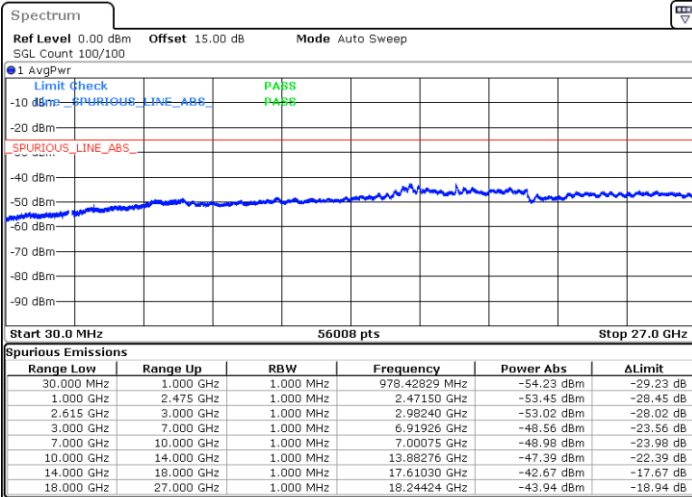

Lowest Channel / 1RB0 and 1RB74

Lowest Channel / 1RB74 and 1RB0

Date: 17.NOV.2022 02:35:25

Date: 17.NOV.2022 02:28:13

Lowest Channel / FullIRB

N/A

Date: 17.NOV.2022 02:36:52

LTE Band 7C / 15MHz+15MHz

LTE Band 7C / 15MHz+15MHz

64QAM

Highest Channel / 1RB0 and 1RB74

Highest Channel / 1RB74 and 1RB0

Date: 17.NOV.2022 03:15:57

Date: 17.NOV.2022 03:14:30

Highest Channel / FullIRB

N/A

Date: 17.NOV.2022 03:23:09

LTE Band 7C / 15MHz+20MHz

64QAM

Lowest Channel / 1RB0 and 1RB99

Lowest Channel / 1RB74 and 1RB0

Date: 17.NOV.2022 03:45:21

Date: 17.NOV.2022 03:38:09

Lowest Channel / FullRB