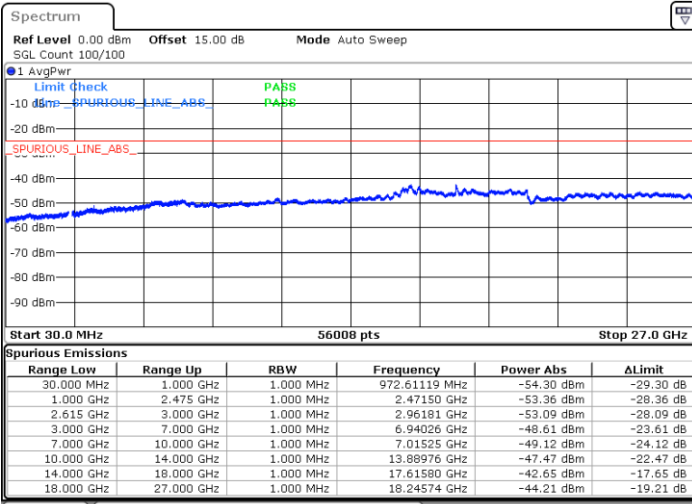

Middle Channel / FullIRB

N/A

Date: 17.NOV.2022 02:46:34

LTE Band 7C / 15MHz+15MHz

16QAM

Highest Channel / 1RB0 and 1RB74

Highest Channel / 1RB74 and 1RB0

Date: 17.NOV.2022 03:17:23

Date: 17.NOV.2022 03:13:03

Highest Channel / FullIRB

N/A

Date: 17.NOV.2022 03:21:42

LTE Band 7C / 15MHz+20MHz

16QAM

Lowest Channel / 1RB0 and 1RB99

Lowest Channel / 1RB74 and 1RB0

Date: 17.NOV.2022 03:43:54

Date: 17.NOV.2022 03:39:35

Lowest Channel / FullRB

N/A

Date: 17.NOV.2022 03:48:14

LTE Band 7C / 15MHz+20MHz

16QAM

Middle Channel / 1RB0 and 1RB9