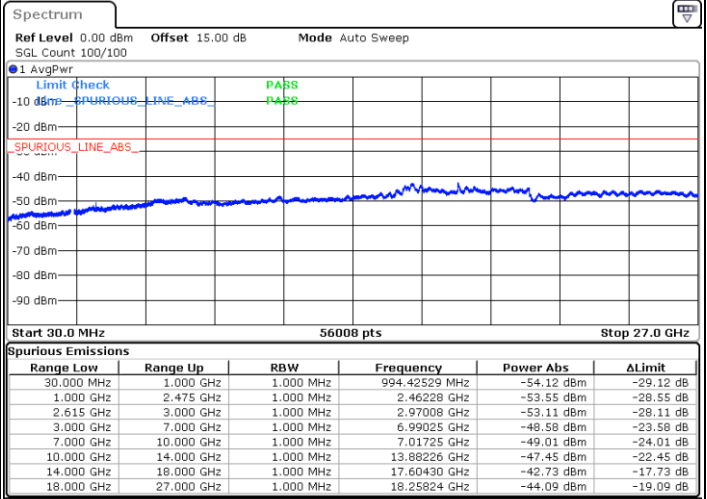

Highest Channel / 1RB74 and 1RB0

Date: 17.NOV.2022 18:07:38

Date: 17.NOV.2022 18:06:10

Highest Channel / FullIRB

N/A

Date: 17.NOV.2022 18:14:51

LTE Band 7C / 15MHz+15MHz

64QAM

Lowest Channel / 1RB0 and 1RB74

Lowest Channel / 1RB74 and 1RB0

Date: 17.NOV.2022 02:35:25

Date: 17.NOV.2022 02:28:13

Lowest Channel / FullIRB

N/A

Date: 17.NOV.2022 02:36:52

LTE Band 7C / 15MHz+15MHz

64QAM

Middle Channel / 1RB0 and 1RB74

Middle Channel / 1RB74 and 1RB0

Date: 17.NOV.2022 02:49:27

Date: 17.NOV.2022 02:56:39

Middle Channel / FullIRB

N/A

Date: 17.NOV.2022 02:48:00

LTE Band 7C / 15MHz+15MHz

64QAM

Highest Channel / 1RB0 and 1RB74

Highest Channel / 1RB74 and 1RB0

Date: 17.NOV.2022 03:15:57

Date: 17.NOV.2022 03:14:30

Highest Channel / FullIRB

N/A