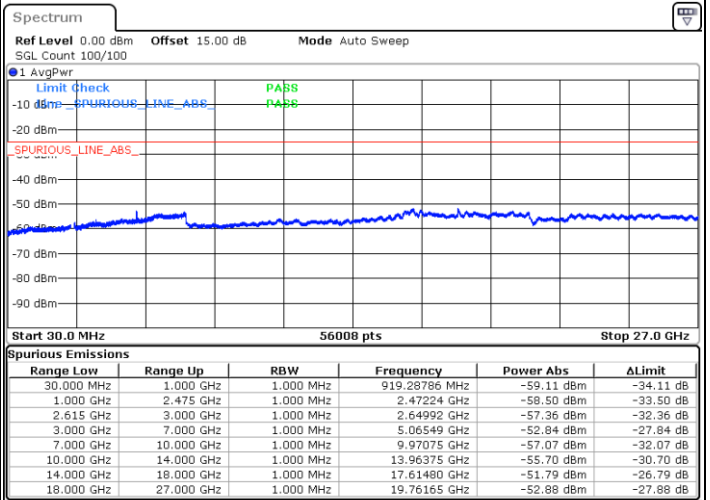

Date: 17.NOV.2022 03:13:03

Highest Channel / FullIRB

N/A

Date: 17.NOV.2022 03:21:42

LTE Band 7C / 15MHz+20MHz

16QAM

Lowest Channel / 1RB0 and 1RB99

Lowest Channel / 1RB74 and 1RB0

Date: 17.NOV.2022 03:43:54

Date: 17.NOV.2022 03:39:35

Lowest Channel / FullRB

N/A

Date: 17.NOV.2022 03:48:14

LTE Band 7C / 15MHz+20MHz

16QAM

Middle Channel / 1RB0 and 1RB9

Middle Channel / 1RB74 and 1RB0

Date: 17.NOV.2022 04:00:50

Date: 17.NOV.2022 04:05:10

Middle Channel / FullRB

N/A

Date: 17.NOV.2022 03:56:30

LTE Band 7C / 15MHz+20MHz

16QAM

Highest Channel / 1RB0 and 1RB99

Highest Channel / 1RB74 and 1RB0

Date: 17.NOV.2022 04:27:22

Date: 17.NOV.2022 04:23:02

Highest Channel / FullIRB

N/A

Date: 17.NOV.2022 04:31:42

LTE Band 7C / 20MHz+10MHz