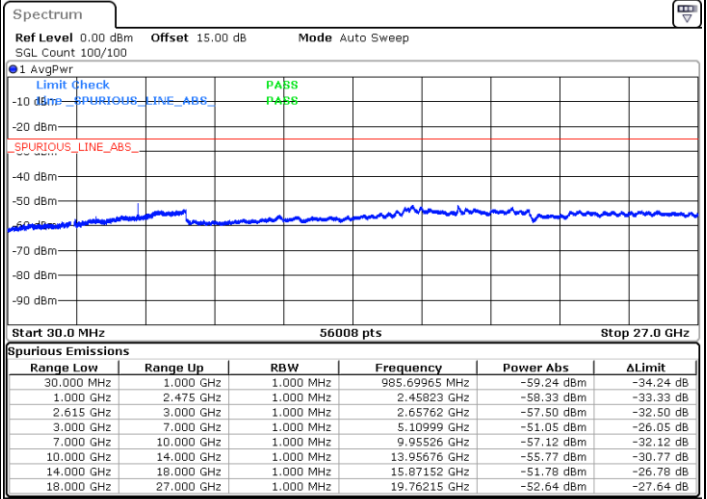

Lowest Channel / FullRB

N/A

Date: 17.NOV.2022 04:58:13

LTE Band 7C / 20MHz+15MHz

16QAM

MiddleChannel / 1RB0 and 1RB74

Middle Channel / 1RB99 and 1RB0

Date: 17.NOV.2022 05:10:49

Date: 17.NOV.2022 05:15:08

Middle Channel / FullIRB

N/A

Date: 17.NOV.2022 05:06:29

LTE Band 7C / 20MHz+15MHz

16QAM

Highest Channel / 1RB0 and 1RB74

Highest Channel / 1RB99 and 1RB0

Date: 17.NOV.2022 05:37:19

Date: 17.NOV.2022 05:32:59

Highest Channel / FullIRB

N/A

Date: 17.NOV.2022 05:41:38

LTE Band 7C / 20MHz+20MHz

16QAM

Lowest Channel / 1RB0 and 1RB99

Lowest Channel / 1RB99 and 1RB0

Date: 17.NOV.2022 06:03:50

Date: 17.NOV.2022 05:59:31

Lowest Channel / FullRB

N/A

Date: 17.NOV.2022 06:08:10

LTE Band 7C / 20MHz+20MHz

16QAM