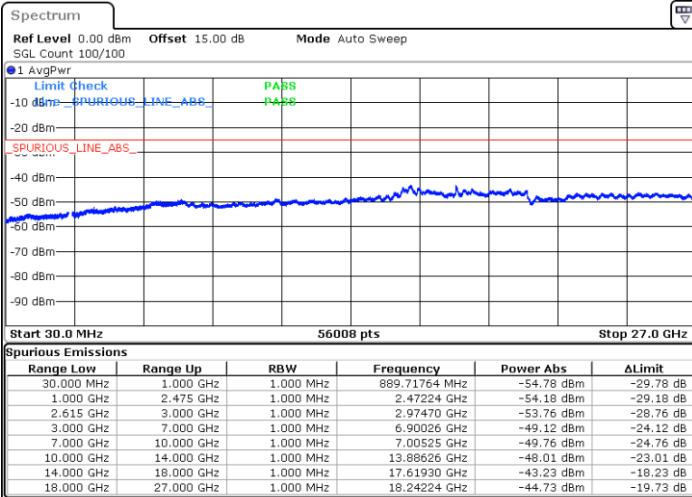

Date: 17.NOV.2022 13:42:00

Date: 17.NOV.2022 13:49:13

Middle Channel / FullIRB

N/A

Date: 17.NOV.2022 13:40:33

LTE Band 7C / 15MHz+10MHz

64QAM

Highest Channel / 1RB0 and 1RB49

Highest Channel / 1RB74 and 1RB0

Date: 17.NOV.2022 18:07:38

Date: 17.NOV.2022 18:06:10

Highest Channel / FullIRB

N/A

Date: 17.NOV.2022 18:14:51

LTE Band 7C / 15MHz+15MHz

64QAM

Lowest Channel / 1RB0 and 1RB74

Lowest Channel / 1RB74 and 1RB0

Date: 17.NOV.2022 02:35:25

Date: 17.NOV.2022 02:28:13

Lowest Channel / FullIRB

N/A

Date: 17.NOV.2022 02:36:52

LTE Band 7C / 15MHz+15MHz