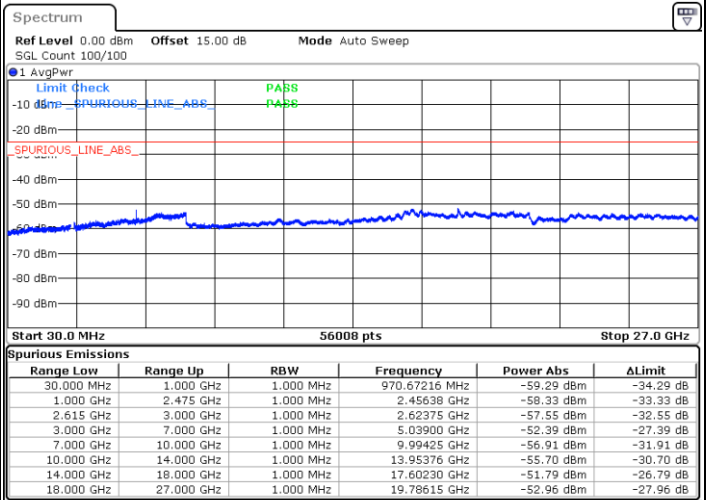

Date: 17.NOV.2022 01:19:37