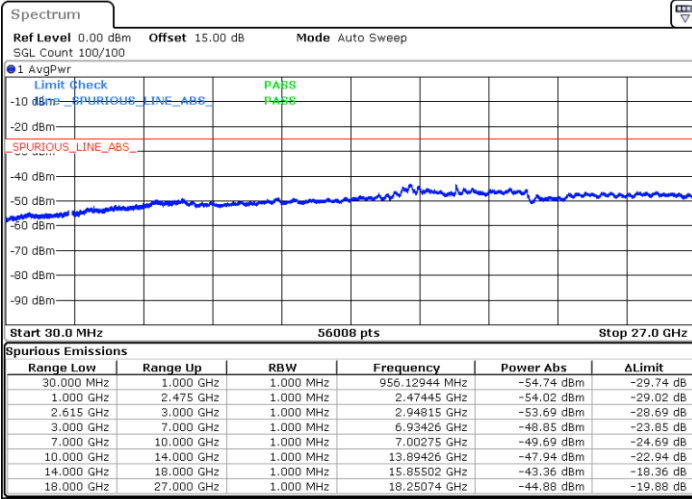

Highest Channel / FullIRB

N/A

Date: 17.NOV.2022 01:03:11

LTE Band 7C / 15MHz+10MHz

64QAM

Lowest Channel / 1RB0 and 1RB49

Lowest Channel / 1RB74 and 1RB0

Date: 17.NOV.2022 08:55:45

Date: 17.NOV.2022 08:48:53

Lowest Channel / FullIRB

N/A

Date: 17.NOV.2022 08:57:08

LTE Band 7C / 15MHz+10MHz

64QAM

Middle Channel / 1RB0 and 1RB49

Middle Channel / 1RB74 and 1RB0

Date: 17.NOV.2022 13:42:00

Date: 17.NOV.2022 13:49:13

Middle Channel / FullIRB

N/A

Date: 17.NOV.2022 13:40:33

LTE Band 7C / 15MHz+10MHz

64QAM

Highest Channel / 1RB0 and 1RB49

Highest Channel / 1RB74 and 1RB0

Date: 17.NOV.2022 18:07:38

Date: 17.NOV.2022 18:06:10

Highest Channel / FullIRB

N/A

Date: 17.NOV.2022 18:14:51

LTE Band 7C / 15MHz+15MHz

64QAM