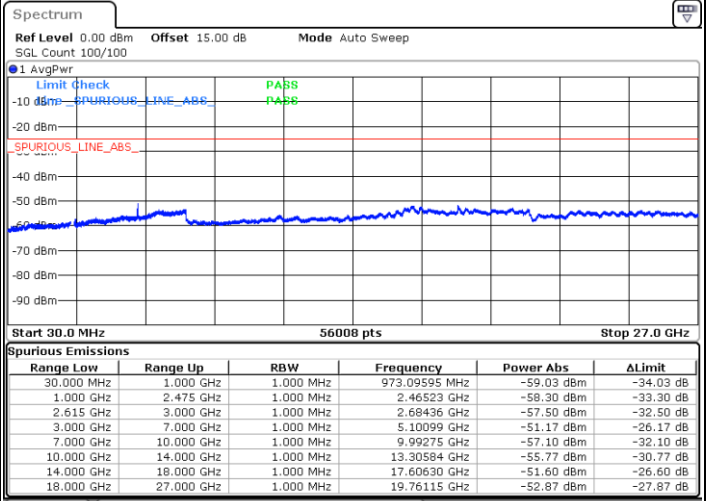

Date: 17.NOV.2022 03:13:03

Highest Channel / FullIRB

N/A

Date: 17.NOV.2022 03:21:42

LTE Band 7C / 15MHz+20MHz

16QAM

Lowest Channel / 1RB0 and 1RB99

Lowest Channel / 1RB74 and 1RB0

Date: 17.NOV.2022 03:43:54

Date: 17.NOV.2022 03:39:35

Lowest Channel / FullRB

N/A

Date: 17.NOV.2022 03:48:14

LTE Band 7C / 15MHz+20MHz

16QAM

Middle Channel / 1RB0 and 1RB9

Middle Channel / 1RB74 and 1RB0

Date: 17.NOV.2022 04:00:50

Date: 17.NOV.2022 04:05:10

Middle Channel / FullRB

N/A

Date: 17.NOV.2022 03:56:30

LTE Band 7C / 15MHz+20MHz

16QAM

Highest Channel / 1RB0 and 1RB99

Highest Channel / 1RB74 and 1RB0

Date: 17.NOV.2022 04:27:22

Date: 17.NOV.2022 04:23:02

Highest Channel / FullIRB

N/A

Date: 17.NOV.2022 04:31:42

LTE Band 7C / 20MHz+10MHz