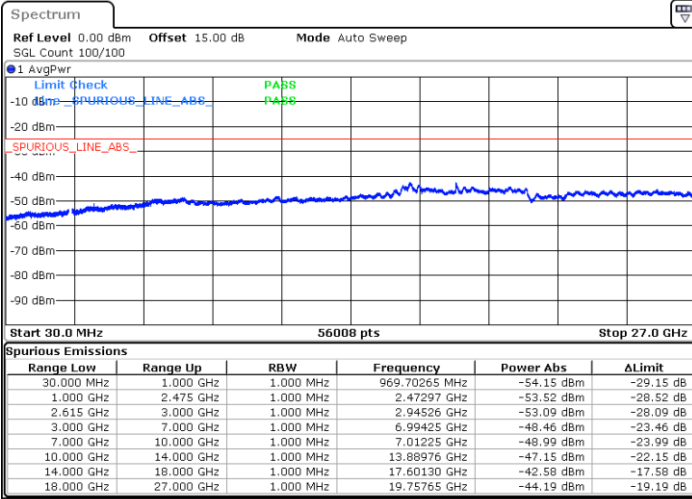

LTE Band 7C / 15MHz+15MHz

64QAM

Middle Channel / 1RB0 and 1RB74

Middle Channel / 1RB74 and 1RB0

Date: 17.NOV.2022 02:49:27