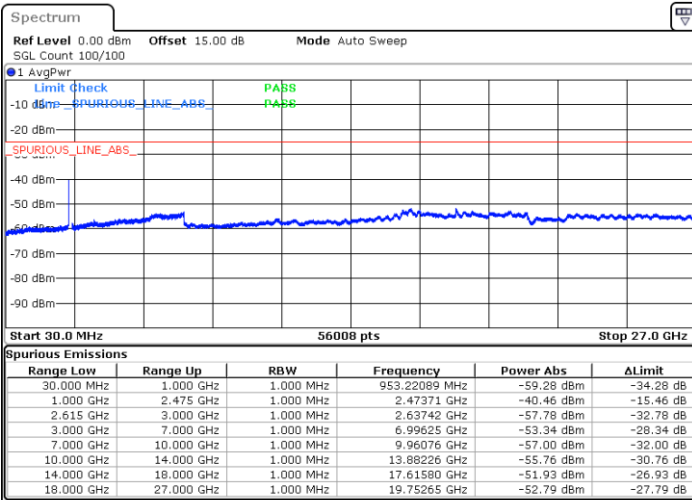

Middle Channel / 1RB0 and 1RB99

Middle Channel / 1RB99 and 1RB0

Date: 17.NOV.2022 06:20:45

Date: 17.NOV.2022 06:25:04

Middle Channel / FullIRB

N/A

Date: 17.NOV.2022 06:16:26

LTE Band 7C / 20MHz+20MHz

16QAM

Highest Channel / 1RB0 and 1RB99

Highest Channel / 1RB99 and 1RB0

Date: 17.NOV.2022 06:47:16

Date: 17.NOV.2022 06:42:56

Highest Channel / FullIRB

N/A

Date: 17.NOV.2022 06:51:36

LTE Band 7C / 10MHz+20MHz

64QAM

Lowest Channel / 1RB0 and 1RB99

Lowest Channel / 1RB49 and 1RB0

Date: 16.NOV.2022 18:13:24

Date: 16.NOV.2022 18:06:11

Lowest Channel / FullIRB

N/A