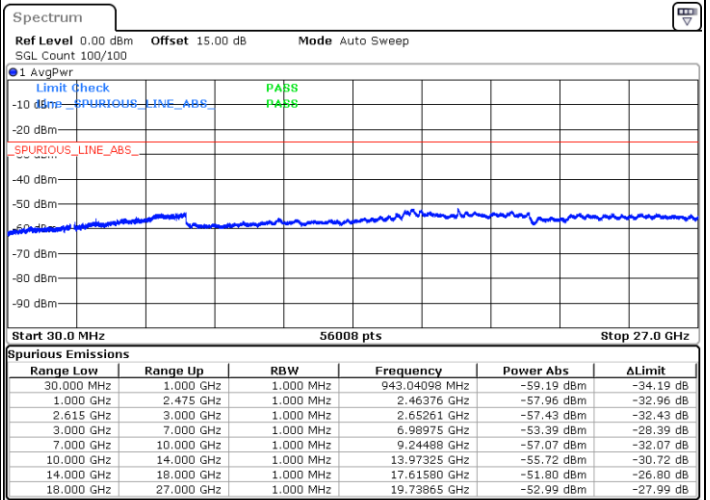

LTE Band 7C / 10MHz+20MHz

64QAM

Lowest Channel / 1RB0 and 1RB99

Lowest Channel / 1RB49 and 1RB0

Date: 16.NOV.2022 18:13:24

Date: 16.NOV.2022 18:06:11

Lowest Channel / FullIRB

N/A

Date: 16.NOV.2022 18:14:51

LTE Band 7C / 10MHz+20MHz

64QAM

MiddleChannel / 1RB0 and 1RB99

Middle Channel / 1RB49 and 1RB0

Date: 16.NOV.2022 18:39:31

Date: 16.NOV.2022 18:46:43

Middle Channel / FullIRB

N/A

Date: 16.NOV.2022 18:38:04

LTE Band 7C / 10MHz+20MHz

64QAM

Highest Channel / 1RB0 and 1RB99

Highest Channel / 1RB49 and 1RB0

Date: 17.NOV.2022 00:55:59

Date: 17.NOV.2022 00:54:32

Highest Channel / FullIRB

N/A

Date: 17.NOV.2022 01:03:11

LTE Band 7C / 15MHz+10MHz

64QAM

Lowest Channel / 1RB0 and 1RB49

Lowest Channel / 1RB74 and 1RB0

Date: 17.NOV.2022 08:55:45