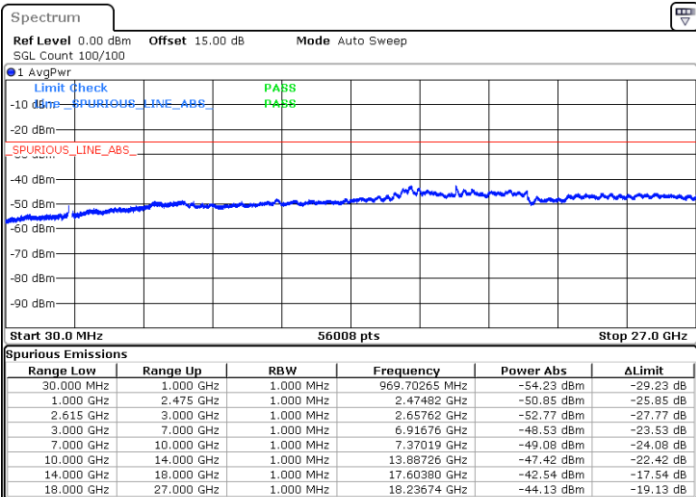

Date: 17.NOV.2022 18:13:25

LTE Band 7C / 15MHz+15MHz

16QAM

Lowest Channel / 1RB0 and 1RB74

Lowest Channel / 1RB74 and 1RB0

Date: 17.NOV.2022 02:33:58

Date: 17.NOV.2022 02:29:39

Lowest Channel / FullIRB

N/A

Date: 17.NOV.2022 02:38:18

LTE Band 7C / 15MHz+15MHz

16QAM

Middle Channel / 1RB0 and 1RB74

Middle Channel / 1RB74 and 1RB0

Date: 17.NOV.2022 02:50:53

Date: 17.NOV.2022 02:55:12

Middle Channel / FullIRB

N/A

Date: 17.NOV.2022 02:46:34

LTE Band 7C / 15MHz+15MHz

16QAM

Highest Channel / 1RB0 and 1RB74

Highest Channel / 1RB74 and 1RB0

Date: 17.NOV.2022 03:17:23

Date: 17.NOV.2022 03:13:03

Highest Channel / FullIRB

N/A

Date: 17.NOV.2022 03:21:42

LTE Band 7C / 15MHz+20MHz

16QAM

Lowest Channel / 1RB0 and 1RB99

Lowest Channel / 1RB74 and 1RB0