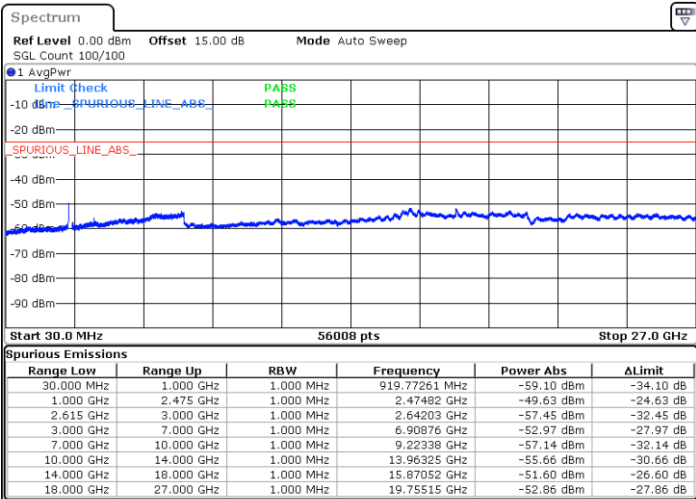

Date: 17.NOV.2022 03:13:03

Highest Channel / FullIRB

N/A

Date: 17.NOV.2022 03:21:42

LTE Band 7C / 15MHz+20MHz

16QAM

Lowest Channel / 1RB0 and 1RB99

Lowest Channel / 1RB74 and 1RB0

Date: 17.NOV.2022 03:43:54

Date: 17.NOV.2022 03:39:35

Lowest Channel / FullRB

N/A

Date: 17.NOV.2022 03:48:14

LTE Band 7C / 15MHz+20MHz

16QAM

Middle Channel / 1RB0 and 1RB9

Middle Channel / 1RB74 and 1RB0

Date: 17.NOV.2022 04:00:50

Date: 17.NOV.2022 04:05:10

Middle Channel / FullRB

N/A

Date: 17.NOV.2022 03:56:30

LTE Band 7C / 15MHz+20MHz

16QAM

Highest Channel / 1RB0 and 1RB99

Highest Channel / 1RB74 and 1RB0

Date: 17.NOV.2022 04:27:22

Date: 17.NOV.2022 04:23:02

Highest Channel / FullIRB

N/A

Date: 17.NOV.2022 04:31:42

LTE Band 7C / 20MHz+10MHz