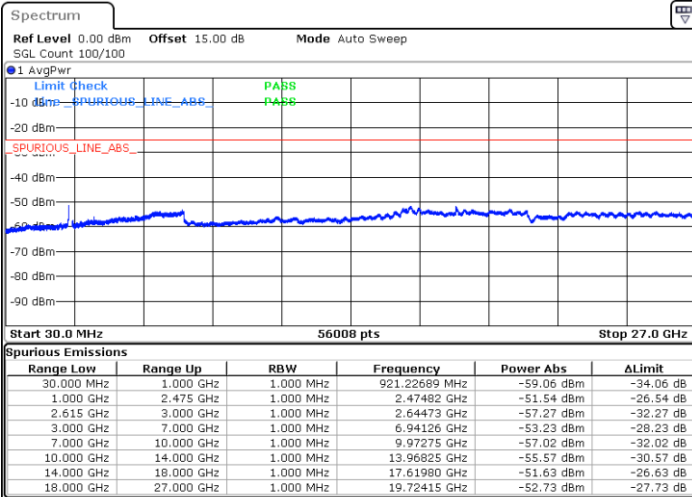

LTE Band 7C / 15MHz+15MHz

64QAM

Highest Channel / 1RB0 and 1RB74

Highest Channel / 1RB74 and 1RB0

Date: 17.NOV.2022 03:15:57

Date: 17.NOV.2022 03:14:30

Highest Channel / FullIRB

N/A

Date: 17.NOV.2022 03:23:09

LTE Band 7C / 15MHz+20MHz

64QAM

Lowest Channel / 1RB0 and 1RB99

Lowest Channel / 1RB74 and 1RB0

Date: 17.NOV.2022 03:45:21

Date: 17.NOV.2022 03:38:09

Lowest Channel / FullRB

N/A

Date: 17.NOV.2022 03:46:48

LTE Band 7C / 15MHz+20MHz

64QAM

Middle Channel / 1RB0 and 1RB9

Middle Channel / 1RB74 and 1RB0

Date: 17.NOV.2022 03:59:24

Date: 17.NOV.2022 04:06:37