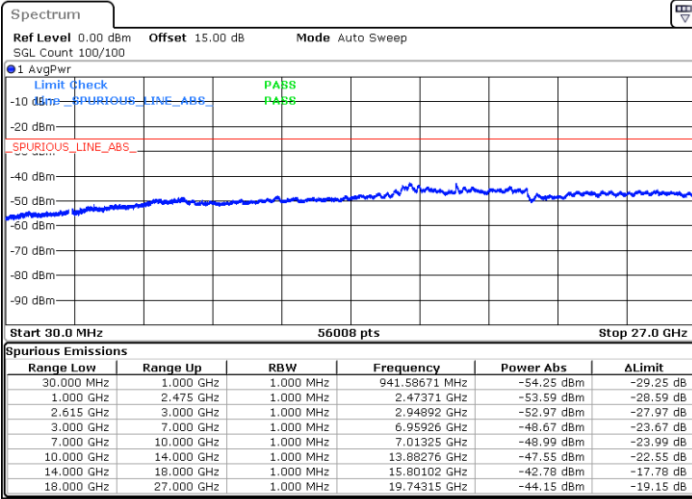

N/A

Date: 16.NOV.2022 18:38:04

LTE Band 7C / 10MHz+20MHz

64QAM

Highest Channel / 1RB0 and 1RB99

Highest Channel / 1RB49 and 1RB0

Date: 17.NOV.2022 00:55:59

Date: 17.NOV.2022 00:54:32

Highest Channel / FullIRB

N/A

Date: 17.NOV.2022 01:03:11

LTE Band 7C / 15MHz+10MHz

64QAM

Lowest Channel / 1RB0 and 1RB49

Lowest Channel / 1RB74 and 1RB0

Date: 17.NOV.2022 08:55:45

Date: 17.NOV.2022 08:48:53

Lowest Channel / FullIRB

N/A

Date: 17.NOV.2022 08:57:08

LTE Band 7C / 15MHz+10MHz

64QAM

Middle Channel / 1RB0 and 1RB49

Middle Channel / 1RB74 and 1RB0