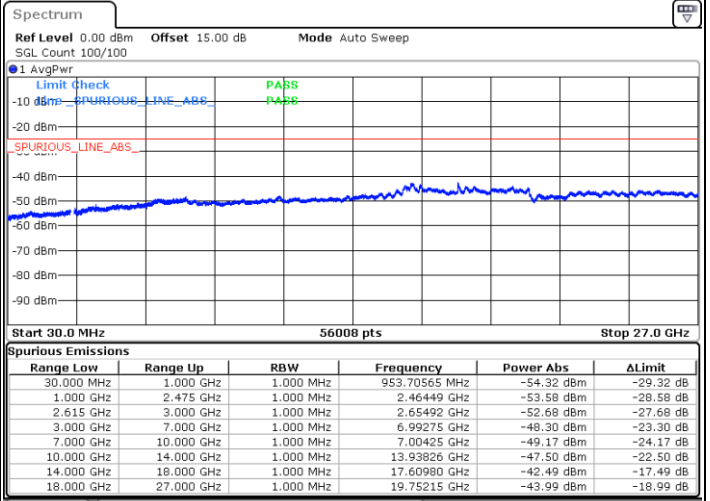

Highest Channel / FullIRB

N/A

Date: 17.NOV.2022 01:03:11

LTE Band 7C / 15MHz+10MHz

64QAM

Lowest Channel / 1RB0 and 1RB49

Lowest Channel / 1RB74 and 1RB0

Date: 17.NOV.2022 08:55:45

Date: 17.NOV.2022 08:48:53

Lowest Channel / FullIRB

N/A

Date: 17.NOV.2022 08:57:08

LTE Band 7C / 15MHz+10MHz

64QAM

Middle Channel / 1RB0 and 1RB49

Middle Channel / 1RB74 and 1RB0

Date: 17.NOV.2022 13:42:00

Date: 17.NOV.2022 13:49:13

Middle Channel / FullIRB

N/A

Date: 17.NOV.2022 13:40:33

LTE Band 7C / 15MHz+10MHz

64QAM

Highest Channel / 1RB0 and 1RB49

Highest Channel / 1RB74 and 1RB0

Date: 17.NOV.2022 18:07:38

Date: 17.NOV.2022 18:06:10

Highest Channel / FullIRB

N/A

Date: 17.NOV.2022 18:14:51

LTE Band 7C / 15MHz+15MHz

64QAM