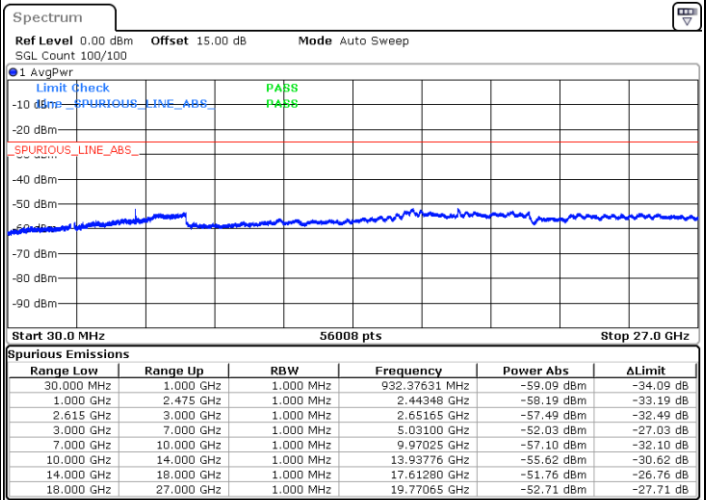

Middle Channel / FullIRB

N/A

Date: 17.NOV.2022 02:46:34

LTE Band 7C / 15MHz+15MHz

16QAM

Highest Channel / 1RB0 and 1RB74

Highest Channel / 1RB74 and 1RB0

Date: 17.NOV.2022 03:17:23

Date: 17.NOV.2022 03:13:03

Highest Channel / FullIRB

N/A

Date: 17.NOV.2022 03:21:42

LTE Band 7C / 15MHz+20MHz

16QAM

Lowest Channel / 1RB0 and 1RB99

Lowest Channel / 1RB74 and 1RB0

Date: 17.NOV.2022 03:43:54

Date: 17.NOV.2022 03:39:35

Lowest Channel / FullRB

N/A

Date: 17.NOV.2022 03:48:14

LTE Band 7C / 15MHz+20MHz

16QAM

Middle Channel / 1RB0 and 1RB9

Highest Channel / 1RB0 and 1RB99

Highest Channel / 1RB74 and 1RB0

Date: 17.NOV.2022 04:27:22

Date: 17.NOV.2022 04:23:02

Highest Channel / FullIRB

N/A

Date: 17.NOV.2022 04:31:42

LTE Band 7C / 20MHz+10MHz