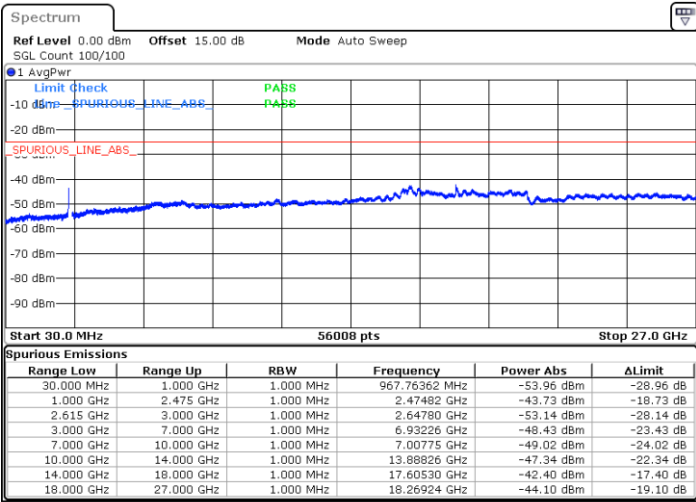

LTE Band 7C / 15MHz+10MHz

16QAM

Highest Channel / 1RB0 and 1RB49

Highest Channel / 1RB74 and 1RB0

Date: 17.NOV.2022 18:09:04

Date: 17.NOV.2022 18:04:43

Highest Channel / FullIRB

N/A

Date: 17.NOV.2022 18:13:25

LTE Band 7C / 15MHz+15MHz

16QAM

Lowest Channel / 1RB0 and 1RB74

Lowest Channel / 1RB74 and 1RB0

Date: 17.NOV.2022 02:33:58

Date: 17.NOV.2022 02:29:39

Lowest Channel / FullIRB

N/A

Date: 17.NOV.2022 02:38:18

LTE Band 7C / 15MHz+15MHz

16QAM

Middle Channel / 1RB0 and 1RB74

Middle Channel / 1RB74 and 1RB0

Date: 17.NOV.2022 02:50:53

Date: 17.NOV.2022 02:55:12

Middle Channel / FullIRB

N/A

Date: 17.NOV.2022 02:46:34

LTE Band 7C / 15MHz+15MHz

16QAM

Highest Channel / 1RB0 and 1RB74

Highest Channel / 1RB74 and 1RB0

Date: 17.NOV.2022 03:17:23