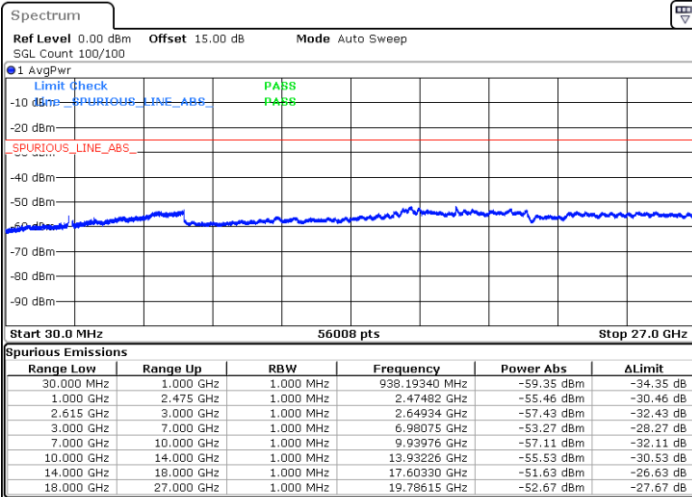

Middle Channel / FullRB

N/A

Date: 17.NOV.2022 03:57:57