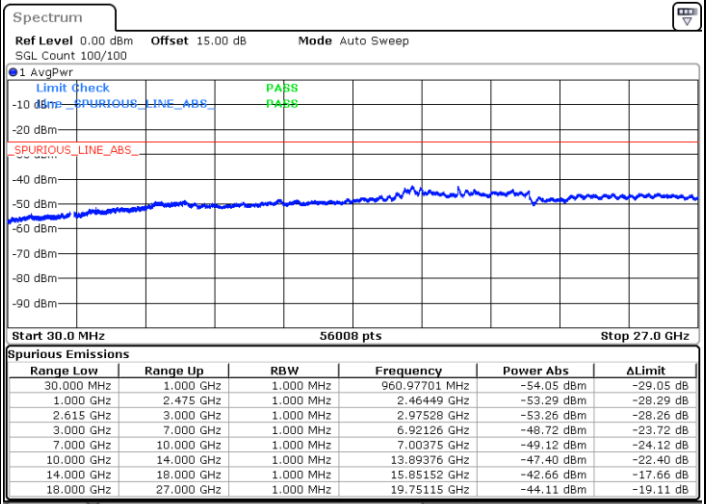

LTE Band 7C / 15MHz+10MHz

16QAM

Highest Channel / 1RB0 and 1RB49

Highest Channel / 1RB74 and 1RB0

Date: 17.NOV.2022 18:09:04

Date: 17.NOV.2022 18:04:43

Highest Channel / FullIRB

N/A

Date: 17.NOV.2022 18:13:25

LTE Band 7C / 15MHz+15MHz

16QAM

Lowest Channel / 1RB0 and 1RB74

Lowest Channel / 1RB74 and 1RB0

Date: 17.NOV.2022 02:33:58

Date: 17.NOV.2022 02:29:39

Lowest Channel / FullIRB

N/A

Date: 17.NOV.2022 02:38:18

LTE Band 7C / 15MHz+15MHz

16QAM

Middle Channel / 1RB0 and 1RB74

Middle Channel / 1RB74 and 1RB0

Date: 17.NOV.2022 02:50:53

Date: 17.NOV.2022 02:55:12

Middle Channel / FullIRB

N/A

Date: 17.NOV.2022 02:46:34

LTE Band 7C / 15MHz+15MHz

16QAM

Highest Channel / 1RB0 and 1RB74

Highest Channel / 1RB74 and 1RB0

Date: 17.NOV.2022 03:17:23