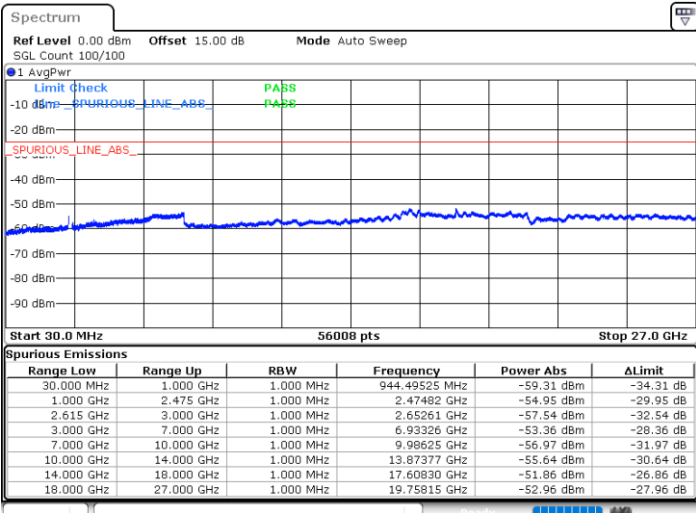

LTE Band 7C / 20MHz+10MHz

16QAM

Middle Channel / 1RB0 and 1RB49

Middle Channel / 1RB99 and 1RB0

Date: 17.NOV.2022 01:40:51

Date: 17.NOV.2022 01:45:11

Middle Channel / FullIRB

N/A

Date: 17.NOV.2022 01:36:32

LTE Band 7C / 20MHz+10MHz

16QAM

Highest Channel / 1RB0 and 1RB49

Highest Channel / 1RB99 and 1RB0

Date: 17.NOV.2022 02:07:22

Date: 17.NOV.2022 02:03:02

Highest Channel / FullIRB