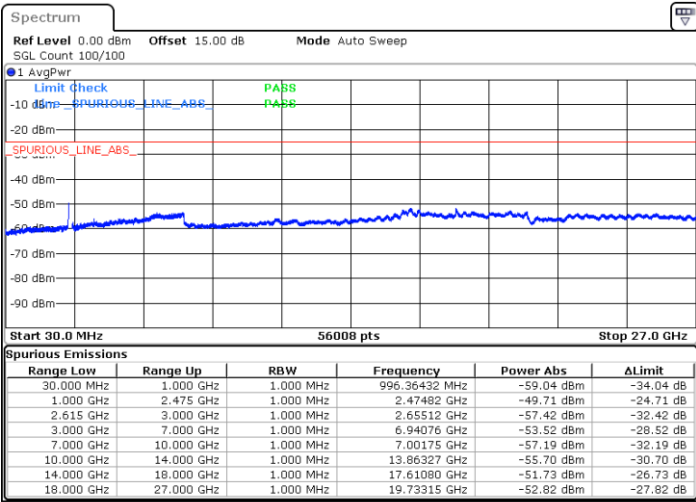

N/A

Date: 17.NOV.2022 02:11:41

LTE Band 7C / 20MHz+15MHz

16QAM

Lowest Channel / 1RB0 and 1RB74

Lowest Channel / 1RB99 and 1RB0

Date: 17.NOV.2022 04:53:53

Date: 17.NOV.2022 04:49:34

Lowest Channel / FullRB

N/A

Date: 17.NOV.2022 04:58:13

LTE Band 7C / 20MHz+15MHz

16QAM

MiddleChannel / 1RB0 and 1RB74

Middle Channel / 1RB99 and 1RB0

Date: 17.NOV.2022 05:10:49

Date: 17.NOV.2022 05:15:08

Middle Channel / FullIRB

N/A

Date: 17.NOV.2022 05:06:29

LTE Band 7C / 20MHz+15MHz

16QAM

Highest Channel / 1RB0 and 1RB74

Highest Channel / 1RB99 and 1RB0

Date: 17.NOV.2022 05:37:19

Date: 17.NOV.2022 05:32:59

Highest Channel / FullIRB

N/A

Date: 17.NOV.2022 05:41:38

LTE Band 7C / 20MHz+20MHz

16QAM

Lowest Channel / 1RB0 and 1RB99