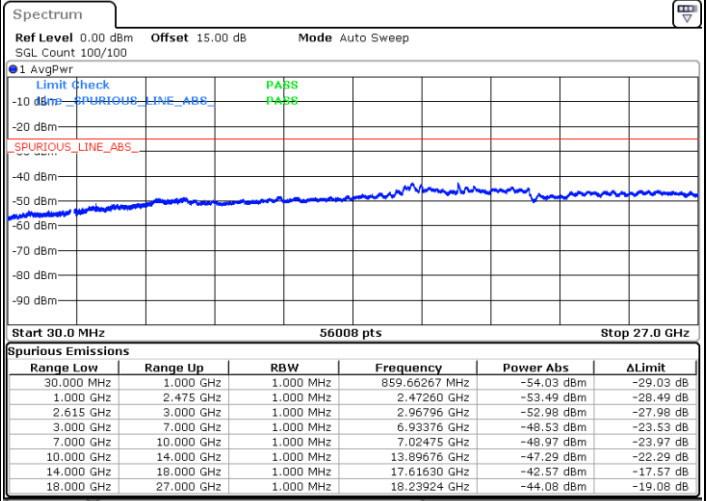

Lowest Channel / 1RB0 and 1RB74

Lowest Channel / 1RB74 and 1RB0

Date: 17.NOV.2022 02:35:25

Date: 17.NOV.2022 02:28:13

Lowest Channel / FullIRB

N/A

Date: 17.NOV.2022 02:36:52

LTE Band 7C / 15MHz+15MHz

64QAM

Middle Channel / 1RB0 and 1RB74

Middle Channel / 1RB74 and 1RB0

Date: 17.NOV.2022 02:49:27

Date: 17.NOV.2022 02:56:39

Middle Channel / FullIRB

N/A

Date: 17.NOV.2022 02:48:00

LTE Band 7C / 15MHz+15MHz

64QAM

Highest Channel / 1RB0 and 1RB74

Highest Channel / 1RB74 and 1RB0

Date: 17.NOV.2022 03:15:57

Date: 17.NOV.2022 03:14:30

Highest Channel / FullIRB

N/A

Date: 17.NOV.2022 03:23:09

LTE Band 7C / 15MHz+20MHz

64QAM

Lowest Channel / 1RB0 and 1RB99

Lowest Channel / 1RB74 and 1RB0

Date: 17.NOV.2022 03:45:21

Date: 17.NOV.2022 03:38:09

Lowest Channel / FullRB