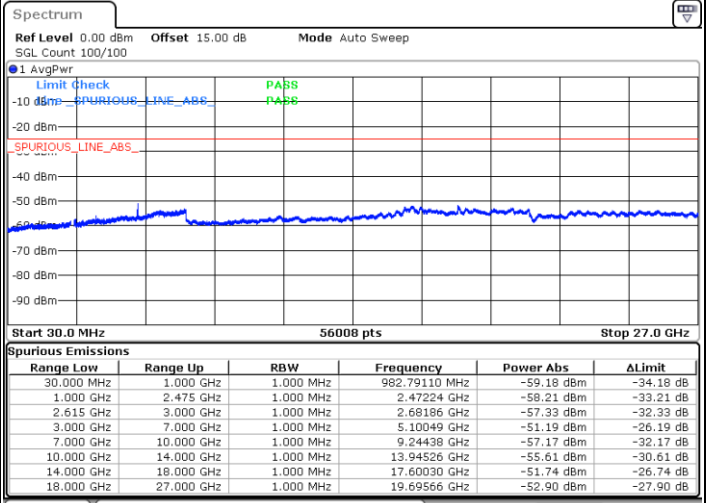

Lowest Channel / 1RB99 and 1RB0

Date: 17.NOV.2022 06:03:50

Date: 17.NOV.2022 05:59:31

Lowest Channel / FullRB

N/A

Date: 17.NOV.2022 06:08:10

LTE Band 7C / 20MHz+20MHz

16QAM

Middle Channel / 1RB0 and 1RB99

Middle Channel / 1RB99 and 1RB0

Date: 17.NOV.2022 06:20:45

Date: 17.NOV.2022 06:25:04

Middle Channel / FullIRB

N/A

Date: 17.NOV.2022 06:16:26

LTE Band 7C / 20MHz+20MHz

16QAM

Highest Channel / 1RB0 and 1RB99

Highest Channel / 1RB99 and 1RB0

Date: 17.NOV.2022 06:47:16

Date: 17.NOV.2022 06:42:56

Highest Channel / FullIRB

N/A

Date: 17.NOV.2022 06:51:36

LTE Band 7C / 10MHz+20MHz

64QAM

Lowest Channel / 1RB0 and 1RB99

Lowest Channel / 1RB49 and 1RB0

Date: 16.NOV.2022 18:13:24

Date: 16.NOV.2022 18:06:11

Lowest Channel / FullIRB

N/A