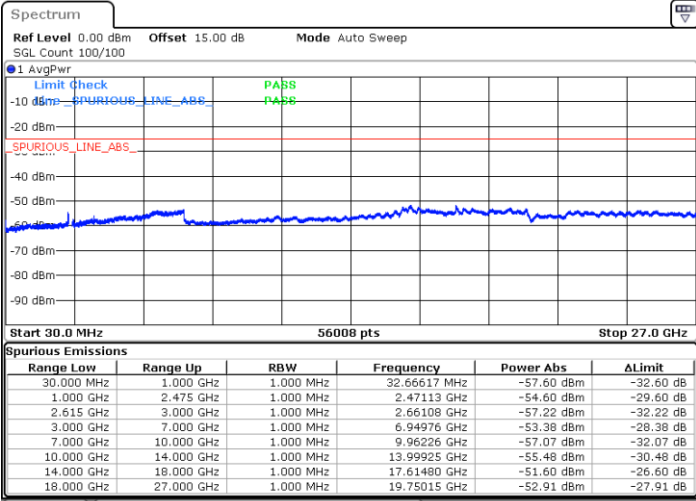

Date: 17.NOV.2022 03:43:54

Date: 17.NOV.2022 03:39:35

Lowest Channel / FullRB

N/A

Date: 17.NOV.2022 03:48:14

LTE Band 7C / 15MHz+20MHz

16QAM

Middle Channel / 1RB0 and 1RB9

Middle Channel / 1RB74 and 1RB0

Date: 17.NOV.2022 04:00:50

Date: 17.NOV.2022 04:05:10

Middle Channel / FullRB

N/A

Date: 17.NOV.2022 03:56:30

LTE Band 7C / 15MHz+20MHz

16QAM

Highest Channel / 1RB0 and 1RB99

Highest Channel / 1RB74 and 1RB0

Date: 17.NOV.2022 04:27:22

Date: 17.NOV.2022 04:23:02

Highest Channel / FullIRB

N/A

Date: 17.NOV.2022 04:31:42

LTE Band 7C / 20MHz+10MHz