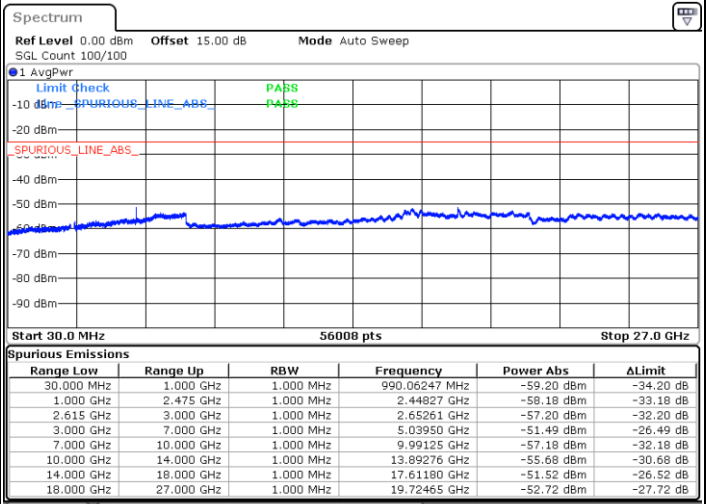

Date: 17.NOV.2022 01:36:32

LTE Band 7C / 20MHz+10MHz

16QAM

Highest Channel / 1RB0 and 1RB49

Highest Channel / 1RB99 and 1RB0

Date: 17.NOV.2022 02:07:22

Date: 17.NOV.2022 02:03:02

Highest Channel / FullIRB

N/A

Date: 17.NOV.2022 02:11:41

LTE Band 7C / 20MHz+15MHz

16QAM

Lowest Channel / 1RB0 and 1RB74

Lowest Channel / 1RB99 and 1RB0

Date: 17.NOV.2022 04:53:53

Date: 17.NOV.2022 04:49:34

Lowest Channel / FullRB

N/A

Date: 17.NOV.2022 04:58:13

LTE Band 7C / 20MHz+15MHz

16QAM

MiddleChannel / 1RB0 and 1RB74

Middle Channel / 1RB99 and 1RB0

Date: 17.NOV.2022 05:10:49

Date: 17.NOV.2022 05:15:08

Middle Channel / FullIRB

N/A

Date: 17.NOV.2022 05:06:29

LTE Band 7C / 20MHz+15MHz

16QAM

Highest Channel / 1RB0 and 1RB74

Highest Channel / 1RB99 and 1RB0