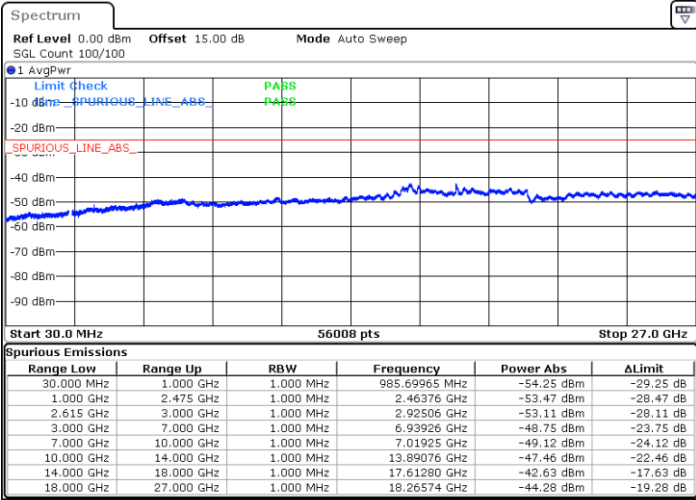

Highest Channel / FullIRB

N/A

Date: 17.NOV.2022 01:03:11

LTE Band 7C / 15MHz+10MHz

64QAM

Lowest Channel / 1RB0 and 1RB49

Lowest Channel / 1RB74 and 1RB0

Date: 17.NOV.2022 08:55:45

Date: 17.NOV.2022 08:48:53

Lowest Channel / FullIRB

N/A

Date: 17.NOV.2022 08:57:08

LTE Band 7C / 15MHz+10MHz

64QAM

Middle Channel / 1RB0 and 1RB49

Middle Channel / 1RB74 and 1RB0

Date: 17.NOV.2022 13:42:00

Date: 17.NOV.2022 13:49:13

Middle Channel / FullIRB

N/A

Date: 17.NOV.2022 13:40:33

LTE Band 7C / 15MHz+10MHz

64QAM

Highest Channel / 1RB0 and 1RB49

Highest Channel / 1RB74 and 1RB0

Date: 17.NOV.2022 18:07:38

Date: 17.NOV.2022 18:06:10

Highest Channel / FullIRB

N/A

Date: 17.NOV.2022 18:14:51

LTE Band 7C / 15MHz+15MHz

64QAM