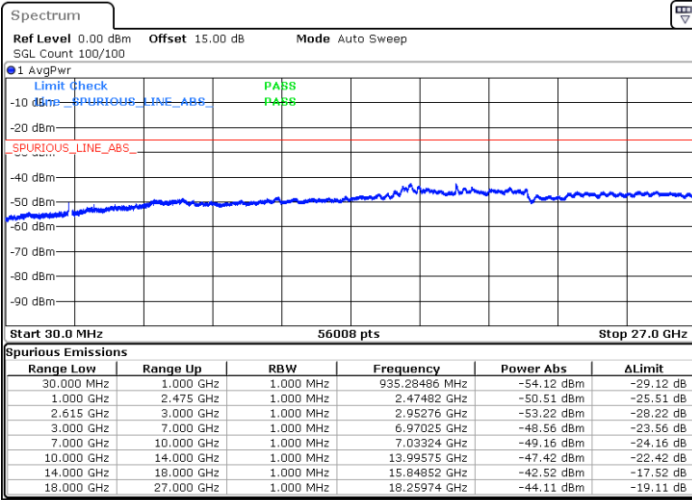

Highest Channel / 1RB74 and 1RB0

Date: 17.NOV.2022 18:07:38

Date: 17.NOV.2022 18:06:10

Highest Channel / FullIRB

N/A

Date: 17.NOV.2022 18:14:51

LTE Band 7C / 15MHz+15MHz

64QAM

Lowest Channel / 1RB0 and 1RB74

Lowest Channel / 1RB74 and 1RB0

Date: 17.NOV.2022 02:35:25

Date: 17.NOV.2022 02:28:13

Lowest Channel / FullIRB

N/A

Date: 17.NOV.2022 02:36:52

LTE Band 7C / 15MHz+15MHz

64QAM

Middle Channel / 1RB0 and 1RB74

Middle Channel / 1RB74 and 1RB0

Date: 17.NOV.2022 02:49:27

Date: 17.NOV.2022 02:56:39

Middle Channel / FullIRB

N/A

Date: 17.NOV.2022 02:48:00

LTE Band 7C / 15MHz+15MHz

64QAM

Highest Channel / 1RB0 and 1RB74

Highest Channel / 1RB74 and 1RB0

Date: 17.NOV.2022 03:15:57

Date: 17.NOV.2022 03:14:30

Highest Channel / FullIRB

N/A