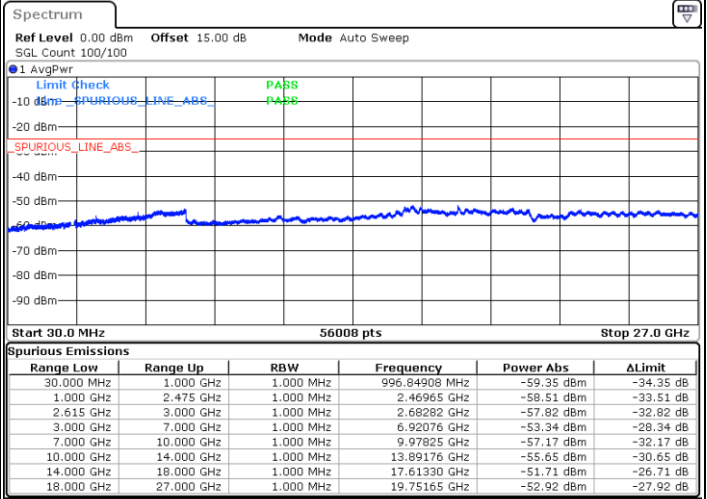

Date: 16.NOV.2022 18:14:51

LTE Band 7C / 10MHz+20MHz

64QAM

MiddleChannel / 1RB0 and 1RB99

Middle Channel / 1RB49 and 1RB0

Date: 16.NOV.2022 18:39:31

Date: 16.NOV.2022 18:46:43

Middle Channel / FullIRB

N/A

Date: 16.NOV.2022 18:38:04

LTE Band 7C / 10MHz+20MHz

64QAM

Highest Channel / 1RB0 and 1RB99

Highest Channel / 1RB49 and 1RB0

Date: 17.NOV.2022 00:55:59

Date: 17.NOV.2022 00:54:32

Highest Channel / FullIRB

N/A

Date: 17.NOV.2022 01:03:11

LTE Band 7C / 15MHz+10MHz

64QAM

Lowest Channel / 1RB0 and 1RB49

Lowest Channel / 1RB74 and 1RB0

Date: 17.NOV.2022 08:55:45