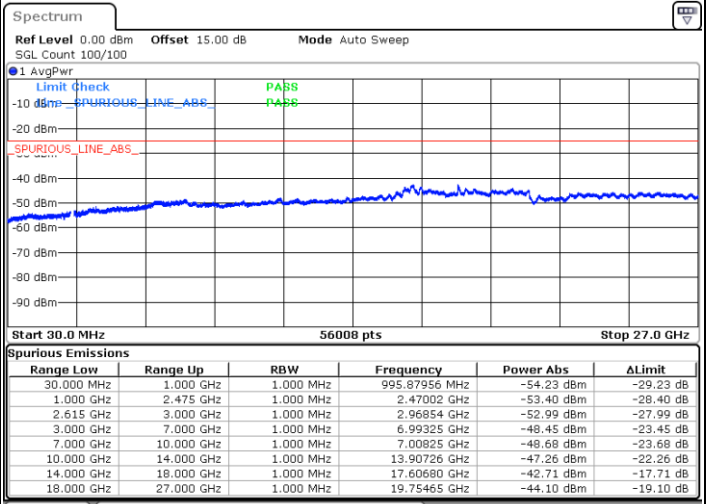

Middle Channel / FullIRB

N/A

Date: 17.NOV.2022 02:46:34

LTE Band 7C / 15MHz+15MHz

16QAM

Highest Channel / 1RB0 and 1RB74

Highest Channel / 1RB74 and 1RB0

Date: 17.NOV.2022 03:17:23

Date: 17.NOV.2022 03:13:03

Highest Channel / FullIRB

N/A

Date: 17.NOV.2022 03:21:42

LTE Band 7C / 15MHz+20MHz

16QAM

Lowest Channel / 1RB0 and 1RB99

Lowest Channel / 1RB74 and 1RB0

Date: 17.NOV.2022 03:43:54

Date: 17.NOV.2022 03:39:35

Lowest Channel / FullRB

N/A

Date: 17.NOV.2022 03:48:14

LTE Band 7C / 15MHz+20MHz

16QAM

Middle Channel / 1RB0 and 1RB9