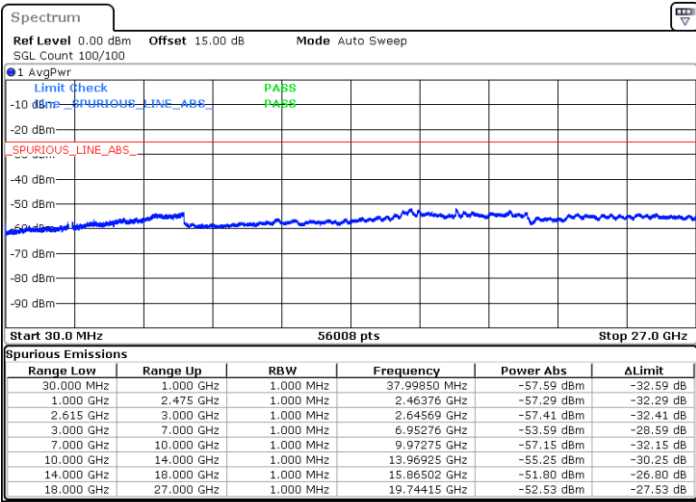

Date: 17.NOV.2022 05:15:08

Middle Channel / FullIRB

N/A

Date: 17.NOV.2022 05:06:29

LTE Band 7C / 20MHz+15MHz

16QAM

Highest Channel / 1RB0 and 1RB74

Highest Channel / 1RB99 and 1RB0

Date: 17.NOV.2022 05:37:19

Date: 17.NOV.2022 05:32:59

Highest Channel / FullIRB

N/A

Date: 17.NOV.2022 05:41:38

LTE Band 7C / 20MHz+20MHz

16QAM

Lowest Channel / 1RB0 and 1RB99

Lowest Channel / 1RB99 and 1RB0

Date: 17.NOV.2022 06:03:50

Date: 17.NOV.2022 05:59:31

Lowest Channel / FullRB

N/A

Date: 17.NOV.2022 06:08:10

LTE Band 7C / 20MHz+20MHz

16QAM