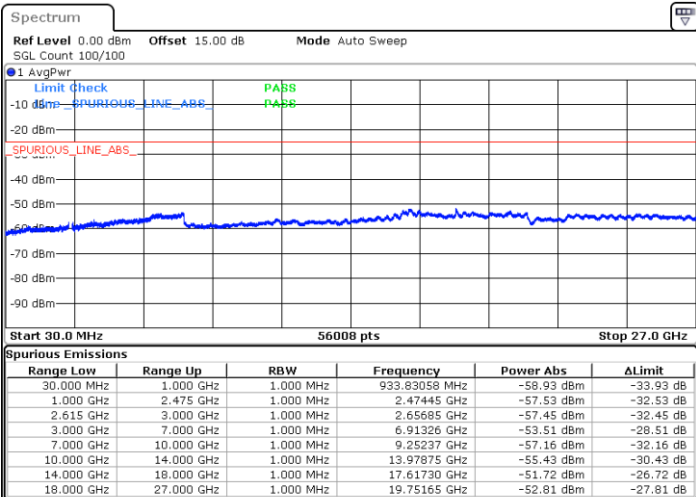

LTE Band 7C / 10MHz+20MHz

64QAM

Lowest Channel / 1RB0 and 1RB99

Lowest Channel / 1RB49 and 1RB0

Date: 16.NOV.2022 18:13:24

Date: 16.NOV.2022 18:06:11

Lowest Channel / FullIRB

N/A

Date: 16.NOV.2022 18:14:51

LTE Band 7C / 10MHz+20MHz

64QAM

MiddleChannel / 1RB0 and 1RB99

Middle Channel / 1RB49 and 1RB0

Date: 16.NOV.2022 18:39:31

Date: 16.NOV.2022 18:46:43

Middle Channel / FullIRB

N/A

Date: 16.NOV.2022 18:38:04

LTE Band 7C / 10MHz+20MHz

64QAM

Highest Channel / 1RB0 and 1RB99

Highest Channel / 1RB49 and 1RB0

Date: 17.NOV.2022 00:55:59

Date: 17.NOV.2022 00:54:32

Highest Channel / FullIRB

N/A

Date: 17.NOV.2022 01:03:11

LTE Band 7C / 15MHz+10MHz

64QAM

Lowest Channel / 1RB0 and 1RB49

Lowest Channel / 1RB74 and 1RB0

Date: 17.NOV.2022 08:55:45