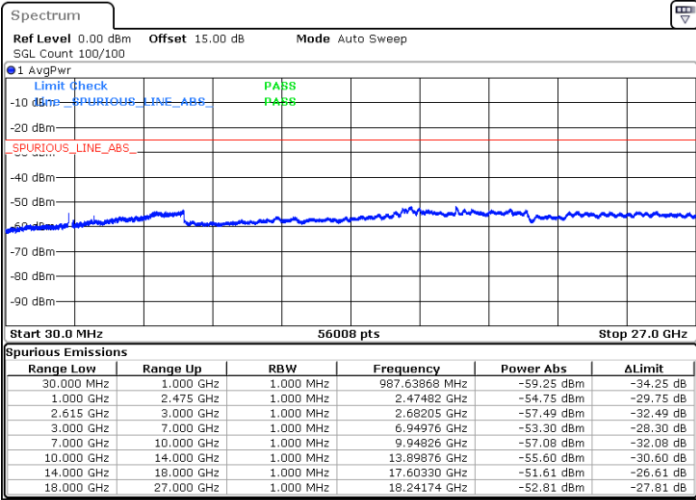

Middle Channel / 1RB74 and 1RB0

Date: 17.NOV.2022 04:00:50

Date: 17.NOV.2022 04:05:10

Middle Channel / FullRB

N/A

Date: 17.NOV.2022 03:56:30

LTE Band 7C / 15MHz+20MHz

16QAM

Highest Channel / 1RB0 and 1RB99

Highest Channel / 1RB74 and 1RB0

Date: 17.NOV.2022 04:27:22

Date: 17.NOV.2022 04:23:02

Highest Channel / FullIRB

N/A

Date: 17.NOV.2022 04:31:42

LTE Band 7C / 20MHz+10MHz

16QAM

Lowest Channel / 1RB0 and 1RB49

Lowest Channel / 1RB99 and 1RB0

Date: 17.NOV.2022 01:23:56

Date: 17.NOV.2022 01:19:37

Lowest Channel / FullRB

N/A

Date: 17.NOV.2022 01:28:17