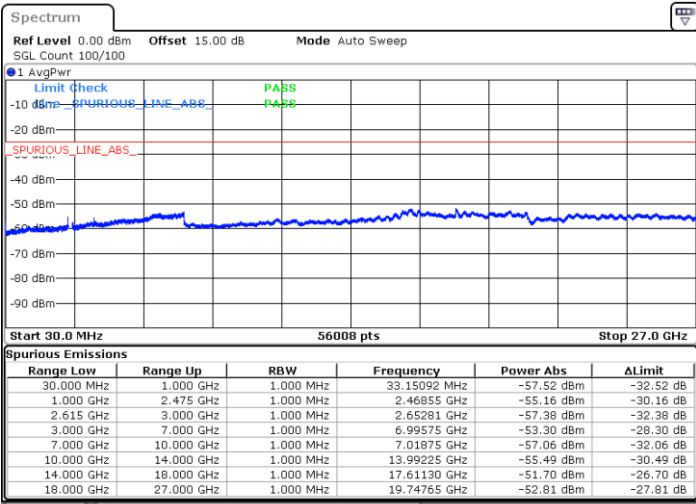

Date: 17.NOV.2022 01:36:32

LTE Band 7C / 20MHz+10MHz

16QAM

Highest Channel / 1RB0 and 1RB49

Highest Channel / 1RB99 and 1RB0

Date: 17.NOV.2022 02:07:22

Date: 17.NOV.2022 02:03:02

Highest Channel / FullIRB

N/A

Date: 17.NOV.2022 02:11:41

LTE Band 7C / 20MHz+15MHz

16QAM

Lowest Channel / 1RB0 and 1RB74

Lowest Channel / 1RB99 and 1RB0

Date: 17.NOV.2022 04:53:53

Date: 17.NOV.2022 04:49:34

Lowest Channel / FullRB

N/A

Date: 17.NOV.2022 04:58:13

LTE Band 7C / 20MHz+15MHz

16QAM

MiddleChannel / 1RB0 and 1RB74

Middle Channel / 1RB99 and 1RB0

Date: 17.NOV.2022 05:10:49

Date: 17.NOV.2022 05:15:08

Middle Channel / FullIRB

N/A

Date: 17.NOV.2022 05:06:29

LTE Band 7C / 20MHz+15MHz

16QAM

Highest Channel / 1RB0 and 1RB74

Highest Channel / 1RB99 and 1RB0