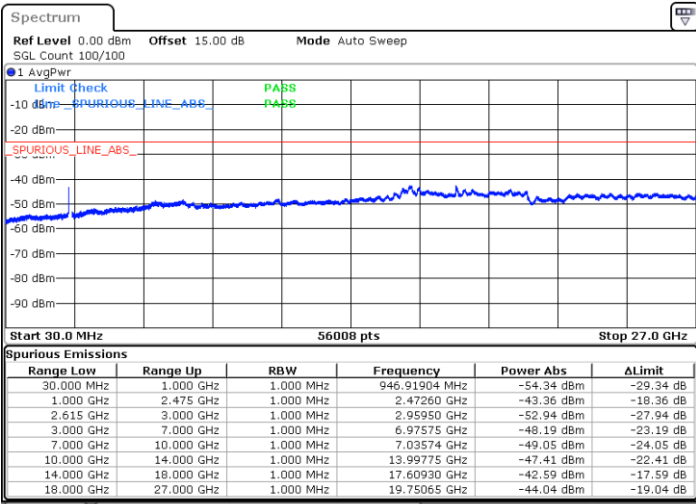

LTE Band 7C / 15MHz+10MHz

16QAM

Highest Channel / 1RB0 and 1RB49

Highest Channel / 1RB74 and 1RB0

Date: 17.NOV.2022 18:09:04

Date: 17.NOV.2022 18:04:43

Highest Channel / FullIRB

N/A

Date: 17.NOV.2022 18:13:25

LTE Band 7C / 15MHz+15MHz

16QAM

Lowest Channel / 1RB0 and 1RB74

Lowest Channel / 1RB74 and 1RB0

Date: 17.NOV.2022 02:33:58

Date: 17.NOV.2022 02:29:39

Lowest Channel / FullIRB

N/A

Date: 17.NOV.2022 02:38:18

LTE Band 7C / 15MHz+15MHz

16QAM

Middle Channel / 1RB0 and 1RB74

Middle Channel / 1RB74 and 1RB0

Date: 17.NOV.2022 02:50:53

Date: 17.NOV.2022 02:55:12

Middle Channel / FullIRB

N/A

Date: 17.NOV.2022 02:46:34

LTE Band 7C / 15MHz+15MHz

16QAM

Highest Channel / 1RB0 and 1RB74

Highest Channel / 1RB74 and 1RB0

Date: 17.NOV.2022 03:17:23