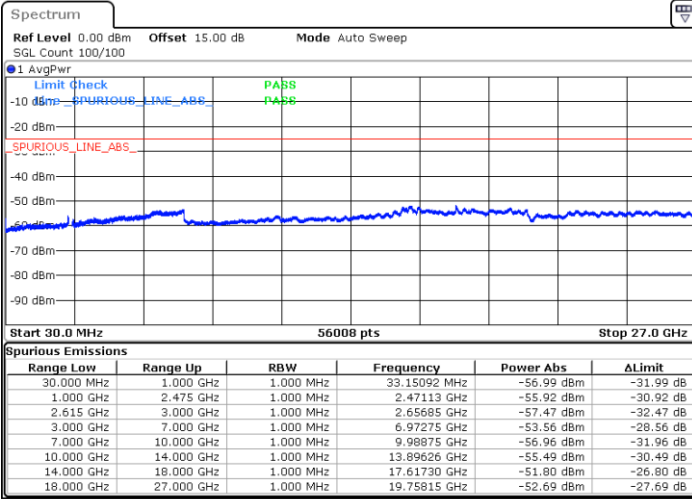

Lowest Channel / FullRB

N/A

Date: 17.NOV.2022 04:58:13

LTE Band 7C / 20MHz+15MHz

16QAM

MiddleChannel / 1RB0 and 1RB74

Middle Channel / 1RB99 and 1RB0

Date: 17.NOV.2022 05:10:49

Date: 17.NOV.2022 05:15:08

Middle Channel / FullIRB

N/A

Date: 17.NOV.2022 05:06:29

LTE Band 7C / 20MHz+15MHz

16QAM

Highest Channel / 1RB0 and 1RB74

Highest Channel / 1RB99 and 1RB0

Date: 17.NOV.2022 05:37:19

Date: 17.NOV.2022 05:32:59

Highest Channel / FullIRB

N/A

Date: 17.NOV.2022 05:41:38

LTE Band 7C / 20MHz+20MHz

16QAM

Lowest Channel / 1RB0 and 1RB99

Lowest Channel / 1RB99 and 1RB0

Date: 17.NOV.2022 06:03:50

Date: 17.NOV.2022 05:59:31

Lowest Channel / FullRB

N/A

Date: 17.NOV.2022 06:08:10

LTE Band 7C / 20MHz+20MHz

16QAM