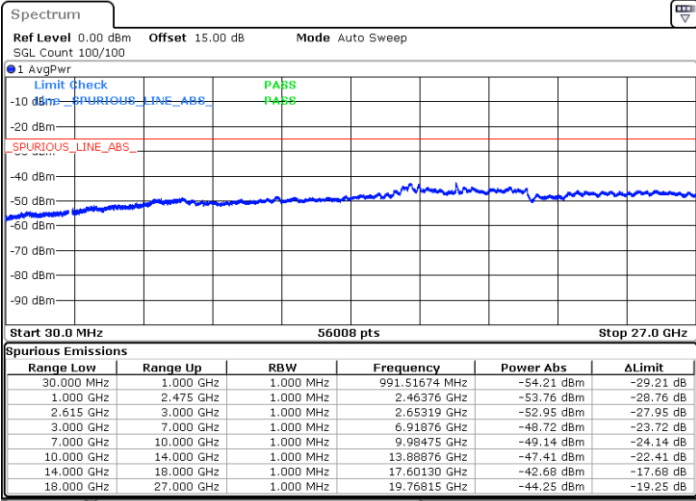

Highest Channel / FullIRB

N/A

Date: 17.NOV.2022 01:03:11

LTE Band 7C / 15MHz+10MHz

64QAM

Lowest Channel / 1RB0 and 1RB49

Lowest Channel / 1RB74 and 1RB0

Date: 17.NOV.2022 08:55:45

Date: 17.NOV.2022 08:48:53

Lowest Channel / FullIRB

N/A

Date: 17.NOV.2022 08:57:08

LTE Band 7C / 15MHz+10MHz

64QAM

Middle Channel / 1RB0 and 1RB49

Middle Channel / 1RB74 and 1RB0

Date: 17.NOV.2022 13:42:00

Date: 17.NOV.2022 13:49:13

Middle Channel / FullIRB

N/A

Date: 17.NOV.2022 13:40:33

LTE Band 7C / 15MHz+10MHz

64QAM

Highest Channel / 1RB0 and 1RB49

Highest Channel / 1RB74 and 1RB0

Date: 17.NOV.2022 18:07:38

Date: 17.NOV.2022 18:06:10

Highest Channel / FullIRB

N/A

Date: 17.NOV.2022 18:14:51

LTE Band 7C / 15MHz+15MHz

64QAM