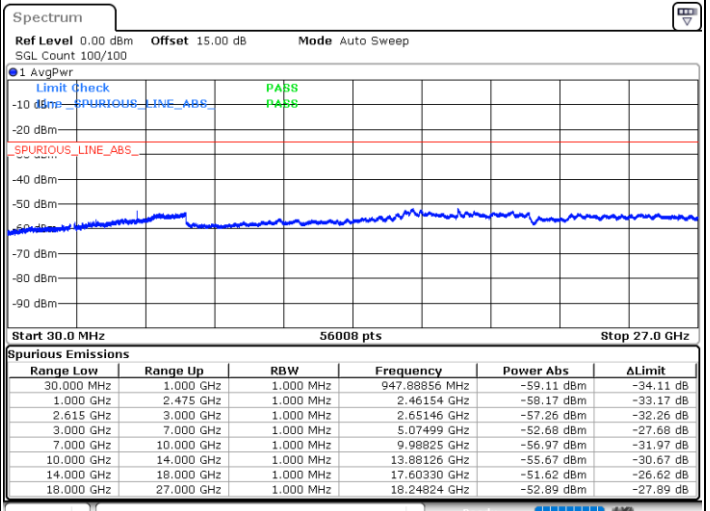

N/A

Date: 17.NOV.2022 02:11:41

LTE Band 7C / 20MHz+15MHz

16QAM

Lowest Channel / 1RB0 and 1RB74

Lowest Channel / 1RB99 and 1RB0

Date: 17.NOV.2022 04:53:53

Date: 17.NOV.2022 04:49:34

Lowest Channel / FullRB

N/A

Date: 17.NOV.2022 04:58:13

LTE Band 7C / 20MHz+15MHz

16QAM

MiddleChannel / 1RB0 and 1RB74

Middle Channel / 1RB99 and 1RB0

Date: 17.NOV.2022 05:10:49

Date: 17.NOV.2022 05:15:08

Middle Channel / FullIRB

N/A

Date: 17.NOV.2022 05:06:29

LTE Band 7C / 20MHz+15MHz

16QAM

Highest Channel / 1RB0 and 1RB74

Highest Channel / 1RB99 and 1RB0

Date: 17.NOV.2022 05:37:19

Date: 17.NOV.2022 05:32:59

Highest Channel / FullIRB

N/A

Date: 17.NOV.2022 05:41:38

LTE Band 7C / 20MHz+20MHz

16QAM

Lowest Channel / 1RB0 and 1RB99