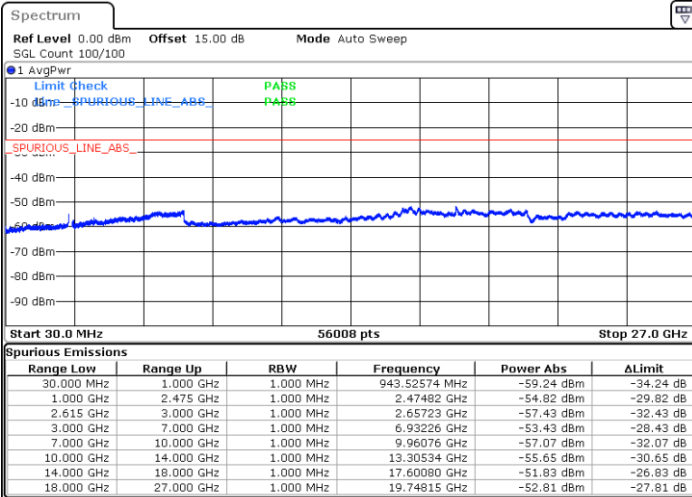

Lowest Channel / FullRB

N/A

Date: 17.NOV.2022 04:58:13

LTE Band 7C / 20MHz+15MHz

16QAM

MiddleChannel / 1RB0 and 1RB74

Middle Channel / 1RB99 and 1RB0

Date: 17.NOV.2022 05:10:49

Date: 17.NOV.2022 05:15:08

Middle Channel / FullIRB

N/A

Date: 17.NOV.2022 05:06:29

LTE Band 7C / 20MHz+15MHz

16QAM

Highest Channel / 1RB0 and 1RB74

Highest Channel / 1RB99 and 1RB0

Date: 17.NOV.2022 05:37:19

Date: 17.NOV.2022 05:32:59

Highest Channel / FullIRB

N/A

Date: 17.NOV.2022 05:41:38

LTE Band 7C / 20MHz+20MHz

16QAM

Lowest Channel / 1RB0 and 1RB99

Lowest Channel / 1RB99 and 1RB0

Date: 17.NOV.2022 06:03:50

Date: 17.NOV.2022 05:59:31

Lowest Channel / FullRB

N/A

Date: 17.NOV.2022 06:08:10

LTE Band 7C / 20MHz+20MHz

16QAM