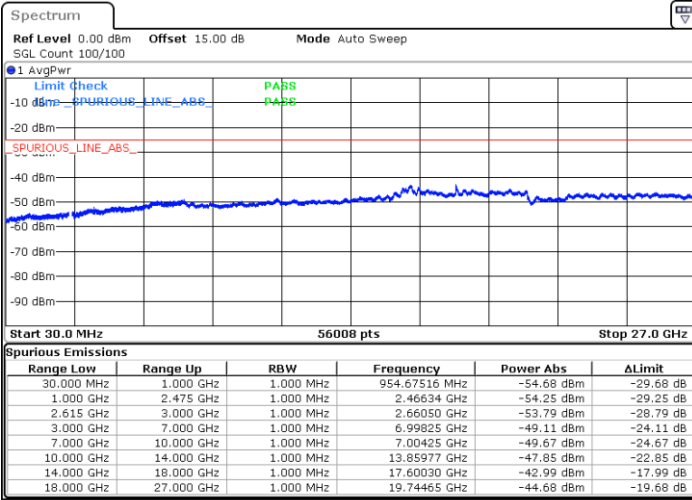

LTE Band 7C / 15MHz+10MHz

16QAM

Highest Channel / 1RB0 and 1RB49

Highest Channel / 1RB74 and 1RB0

Date: 17.NOV.2022 18:09:04

Date: 17.NOV.2022 18:04:43

Highest Channel / FullIRB

N/A

Date: 17.NOV.2022 18:13:25

LTE Band 7C / 15MHz+15MHz

16QAM

Lowest Channel / 1RB0 and 1RB74

Lowest Channel / 1RB74 and 1RB0

Date: 17.NOV.2022 02:33:58

Date: 17.NOV.2022 02:29:39

Lowest Channel / FullIRB