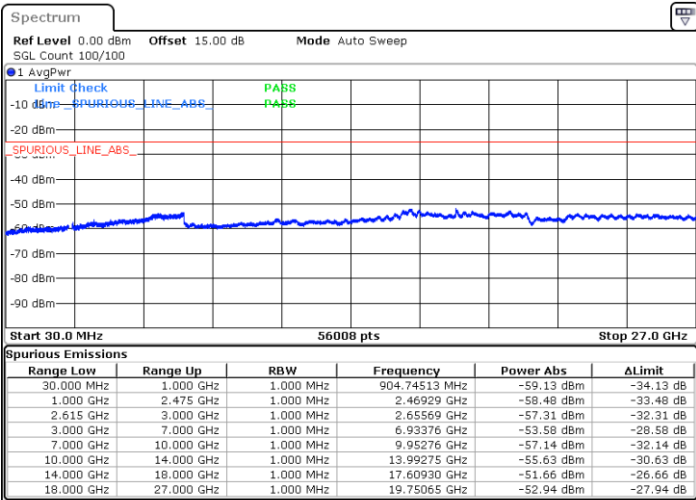

LTE Band 7C / 10MHz+20MHz

64QAM

Lowest Channel / 1RB0 and 1RB99

Lowest Channel / 1RB49 and 1RB0

Date: 16.NOV.2022 18:13:24

Date: 16.NOV.2022 18:06:11

Lowest Channel / FullIRB

N/A

Date: 16.NOV.2022 18:14:51

LTE Band 7C / 10MHz+20MHz

64QAM

MiddleChannel / 1RB0 and 1RB99

Middle Channel / 1RB49 and 1RB0

Date: 16.NOV.2022 18:39:31

Date: 16.NOV.2022 18:46:43

Middle Channel / FullIRB

N/A

Date: 16.NOV.2022 18:38:04

LTE Band 7C / 10MHz+20MHz

64QAM

Highest Channel / 1RB0 and 1RB99

Highest Channel / 1RB49 and 1RB0

Date: 17.NOV.2022 00:55:59

Date: 17.NOV.2022 00:54:32

Highest Channel / FullIRB

N/A

Date: 17.NOV.2022 01:03:11

LTE Band 7C / 15MHz+10MHz

64QAM

Lowest Channel / 1RB0 and 1RB49

Lowest Channel / 1RB74 and 1RB0

Date: 17.NOV.2022 08:55:45