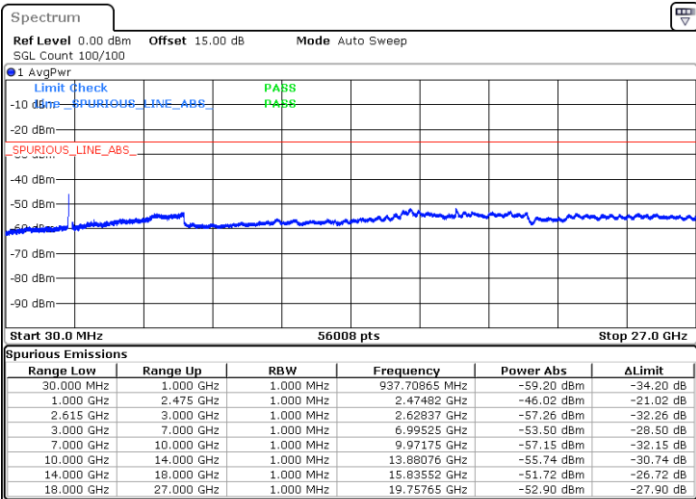

Highest Channel / 1RB0 and 1RB99

Highest Channel / 1RB74 and 1RB0

Date: 17.NOV.2022 04:27:22

Date: 17.NOV.2022 04:23:02

Highest Channel / FullIRB

N/A

Date: 17.NOV.2022 04:31:42

LTE Band 7C / 20MHz+10MHz

16QAM

Lowest Channel / 1RB0 and 1RB49

Lowest Channel / 1RB99 and 1RB0

Date: 17.NOV.2022 01:23:56

Date: 17.NOV.2022 01:19:37

Lowest Channel / FullRB

N/A

Date: 17.NOV.2022 01:28:17

LTE Band 7C / 20MHz+10MHz

16QAM

Middle Channel / 1RB0 and 1RB49

Middle Channel / 1RB99 and 1RB0

Date: 17.NOV.2022 01:40:51

Date: 17.NOV.2022 01:45:11

Middle Channel / FullIRB

N/A

Date: 17.NOV.2022 01:36:32

LTE Band 7C / 20MHz+10MHz

16QAM

Highest Channel / 1RB0 and 1RB49

Highest Channel / 1RB99 and 1RB0

Date: 17.NOV.2022 02:07:22

Date: 17.NOV.2022 02:03:02

Highest Channel / FullIRB