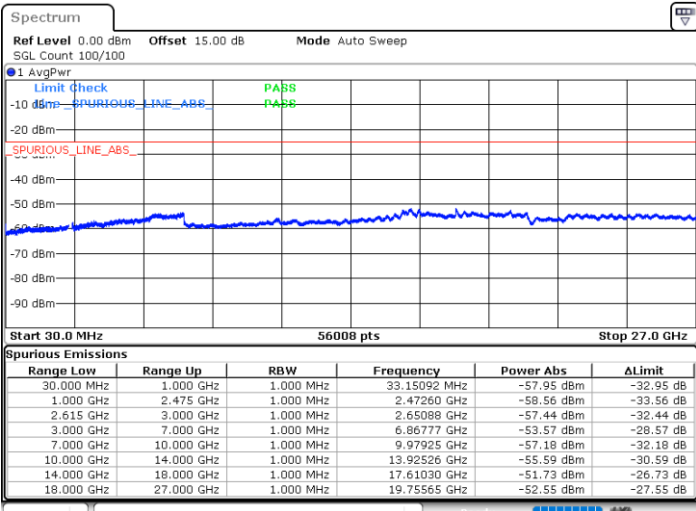

N/A

Date: 17.NOV.2022 02:11:41

LTE Band 7C / 20MHz+15MHz

16QAM

Lowest Channel / 1RB0 and 1RB74

Lowest Channel / 1RB99 and 1RB0

Date: 17.NOV.2022 04:53:53

Date: 17.NOV.2022 04:49:34

Lowest Channel / FullRB

N/A

Date: 17.NOV.2022 04:58:13

LTE Band 7C / 20MHz+15MHz

16QAM

MiddleChannel / 1RB0 and 1RB74

Middle Channel / 1RB99 and 1RB0

Date: 17.NOV.2022 05:10:49

Date: 17.NOV.2022 05:15:08

Middle Channel / FullIRB

N/A

Date: 17.NOV.2022 05:06:29

LTE Band 7C / 20MHz+15MHz

16QAM

Highest Channel / 1RB0 and 1RB74

Highest Channel / 1RB99 and 1RB0

Date: 17.NOV.2022 05:37:19

Date: 17.NOV.2022 05:32:59

Highest Channel / FullIRB

N/A

Date: 17.NOV.2022 05:41:38

LTE Band 7C / 20MHz+20MHz

16QAM

Lowest Channel / 1RB0 and 1RB99