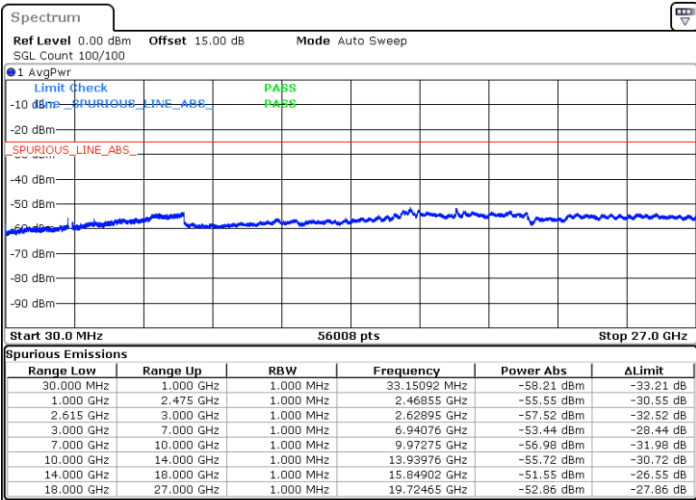

Middle Channel / FullIRB

N/A

Date: 17.NOV.2022 02:46:34

LTE Band 7C / 15MHz+15MHz

16QAM

Highest Channel / 1RB0 and 1RB74

Highest Channel / 1RB74 and 1RB0

Date: 17.NOV.2022 03:17:23

Date: 17.NOV.2022 03:13:03

Highest Channel / FullIRB

N/A

Date: 17.NOV.2022 03:21:42

LTE Band 7C / 15MHz+20MHz

16QAM

Lowest Channel / 1RB0 and 1RB99

Lowest Channel / 1RB74 and 1RB0

Date: 17.NOV.2022 03:43:54

Date: 17.NOV.2022 03:39:35

Lowest Channel / FullRB

N/A

Date: 17.NOV.2022 03:48:14

LTE Band 7C / 15MHz+20MHz

16QAM

Middle Channel / 1RB0 and 1RB9

Highest Channel / 1RB0 and 1RB99

Highest Channel / 1RB74 and 1RB0

Date: 17.NOV.2022 04:27:22

Date: 17.NOV.2022 04:23:02

Highest Channel / FullIRB

N/A

Date: 17.NOV.2022 04:31:42

LTE Band 7C / 20MHz+10MHz