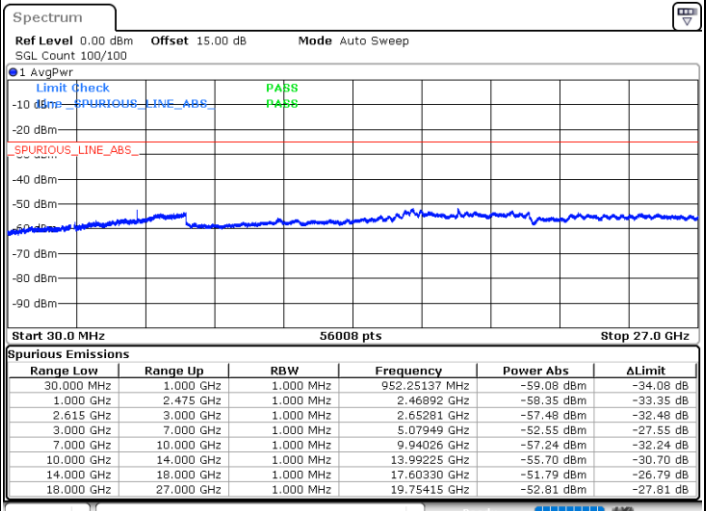

LTE Band 7C / 20MHz+10MHz

16QAM

Middle Channel / 1RB0 and 1RB49

Middle Channel / 1RB99 and 1RB0

Date: 17.NOV.2022 01:40:51

Date: 17.NOV.2022 01:45:11

Middle Channel / FullIRB

N/A

Date: 17.NOV.2022 01:36:32

LTE Band 7C / 20MHz+10MHz

16QAM

Highest Channel / 1RB0 and 1RB49

Highest Channel / 1RB99 and 1RB0

Date: 17.NOV.2022 02:07:22

Date: 17.NOV.2022 02:03:02

Highest Channel / FullIRB