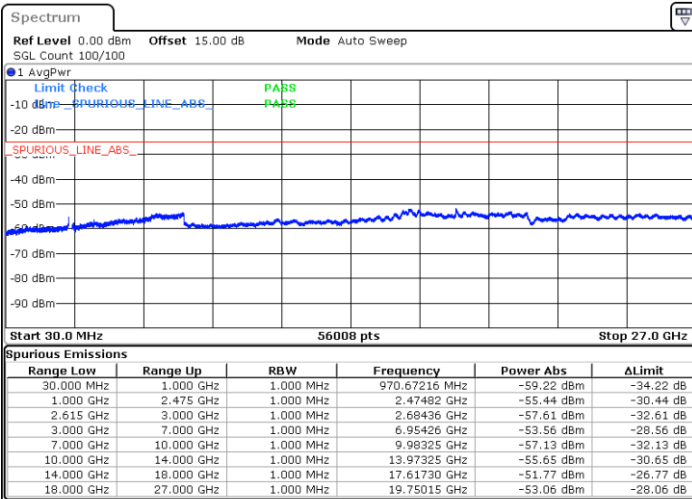

LTE Band 7C / 20MHz+10MHz

16QAM

Middle Channel / 1RB0 and 1RB49

Middle Channel / 1RB99 and 1RB0

Date: 17.NOV.2022 01:40:51

Date: 17.NOV.2022 01:45:11

Middle Channel / FullIRB

N/A

Date: 17.NOV.2022 01:36:32

LTE Band 7C / 20MHz+10MHz

16QAM

Highest Channel / 1RB0 and 1RB49

Highest Channel / 1RB99 and 1RB0

Date: 17.NOV.2022 02:07:22

Date: 17.NOV.2022 02:03:02

Highest Channel / FullIRB

N/A

Date: 17.NOV.2022 02:11:41

LTE Band 7C / 20MHz+15MHz

16QAM

Lowest Channel / 1RB0 and 1RB74

Lowest Channel / 1RB99 and 1RB0

Date: 17.NOV.2022 04:53:53

Date: 17.NOV.2022 04:49:34

Lowest Channel / FullRB

N/A

Date: 17.NOV.2022 04:58:13

LTE Band 7C / 20MHz+15MHz

16QAM

MiddleChannel / 1RB0 and 1RB74

Middle Channel / 1RB99 and 1RB0

Date: 17.NOV.2022 05:10:49