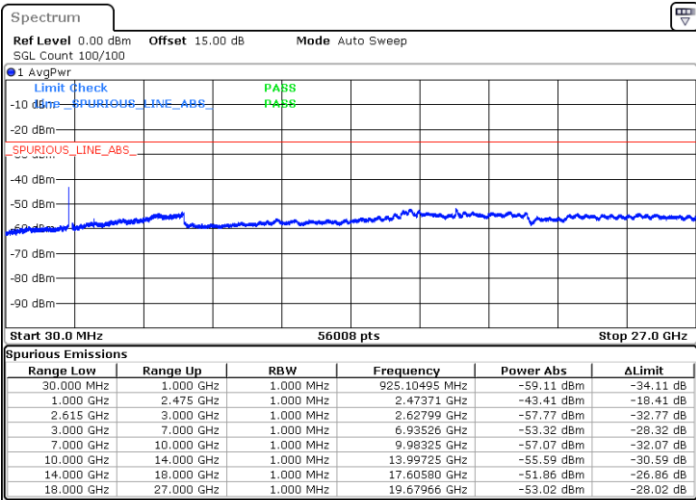

Highest Channel / 1RB0 and 1RB99

Highest Channel / 1RB74 and 1RB0

Date: 17.NOV.2022 04:27:22

Date: 17.NOV.2022 04:23:02

Highest Channel / FullIRB

N/A

Date: 17.NOV.2022 04:31:42

LTE Band 7C / 20MHz+10MHz

16QAM

Lowest Channel / 1RB0 and 1RB49

Lowest Channel / 1RB99 and 1RB0

Date: 17.NOV.2022 01:23:56

Date: 17.NOV.2022 01:19:37

Lowest Channel / FullRB

N/A

Date: 17.NOV.2022 01:28:17

LTE Band 7C / 20MHz+10MHz

16QAM

Middle Channel / 1RB0 and 1RB49

Middle Channel / 1RB99 and 1RB0

Date: 17.NOV.2022 01:40:51

Date: 17.NOV.2022 01:45:11

Middle Channel / FullIRB

N/A