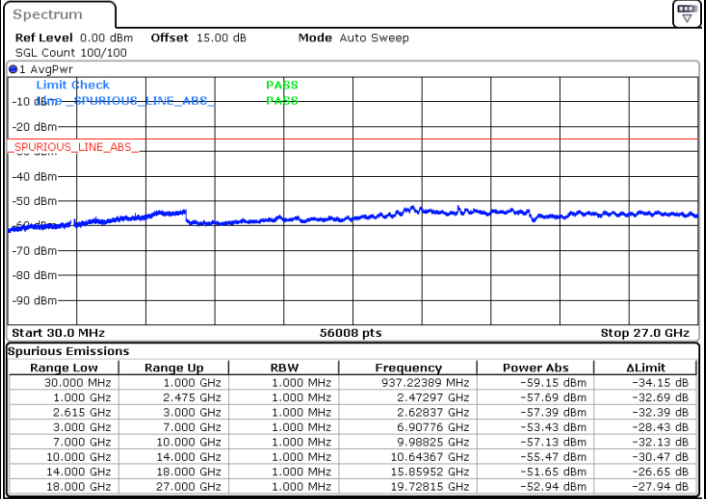

LTE Band 7C / 15MHz+15MHz

64QAM

Highest Channel / 1RB0 and 1RB74

Highest Channel / 1RB74 and 1RB0

Date: 17.NOV.2022 03:15:57

Date: 17.NOV.2022 03:14:30

Highest Channel / FullIRB

N/A

Date: 17.NOV.2022 03:23:09

LTE Band 7C / 15MHz+20MHz

64QAM

Lowest Channel / 1RB0 and 1RB99

Lowest Channel / 1RB74 and 1RB0

Date: 17.NOV.2022 03:45:21

Date: 17.NOV.2022 03:38:09

Lowest Channel / FullRB

N/A

Date: 17.NOV.2022 03:46:48

LTE Band 7C / 15MHz+20MHz

64QAM

Middle Channel / 1RB0 and 1RB9

Middle Channel / 1RB74 and 1RB0

Date: 17.NOV.2022 03:59:24

Date: 17.NOV.2022 04:06:37