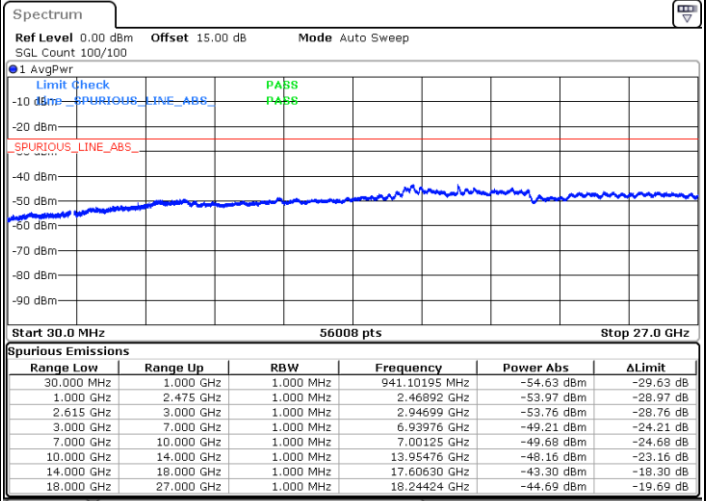

LTE Band 7C / 15MHz+10MHz

16QAM

Highest Channel / 1RB0 and 1RB49

Highest Channel / 1RB74 and 1RB0

Date: 17.NOV.2022 18:09:04

Date: 17.NOV.2022 18:04:43

Highest Channel / FullIRB

N/A

Date: 17.NOV.2022 18:13:25

LTE Band 7C / 15MHz+15MHz

16QAM

Lowest Channel / 1RB0 and 1RB74

Lowest Channel / 1RB74 and 1RB0

Date: 17.NOV.2022 02:33:58

Date: 17.NOV.2022 02:29:39

Lowest Channel / FullIRB

Middle Channel / FullIRB

N/A

Date: 17.NOV.2022 02:46:34

LTE Band 7C / 15MHz+15MHz

16QAM

Highest Channel / 1RB0 and 1RB74

Highest Channel / 1RB74 and 1RB0

Date: 17.NOV.2022 03:17:23