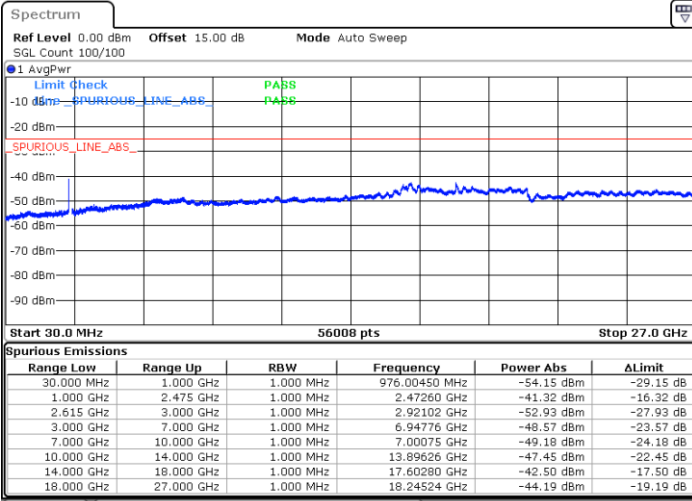

Date: 17.NOV.2022 13:42:00

Date: 17.NOV.2022 13:49:13

Middle Channel / FullIRB

N/A

Date: 17.NOV.2022 13:40:33

LTE Band 7C / 15MHz+10MHz

64QAM

Highest Channel / 1RB0 and 1RB49

Highest Channel / 1RB74 and 1RB0

Date: 17.NOV.2022 18:07:38

Date: 17.NOV.2022 18:06:10

Highest Channel / FullIRB

N/A

Date: 17.NOV.2022 18:14:51

LTE Band 7C / 15MHz+15MHz

64QAM

Lowest Channel / 1RB0 and 1RB74

Lowest Channel / 1RB74 and 1RB0

Date: 17.NOV.2022 02:35:25

Date: 17.NOV.2022 02:28:13

Lowest Channel / FullIRB

N/A

Date: 17.NOV.2022 02:36:52

LTE Band 7C / 15MHz+15MHz