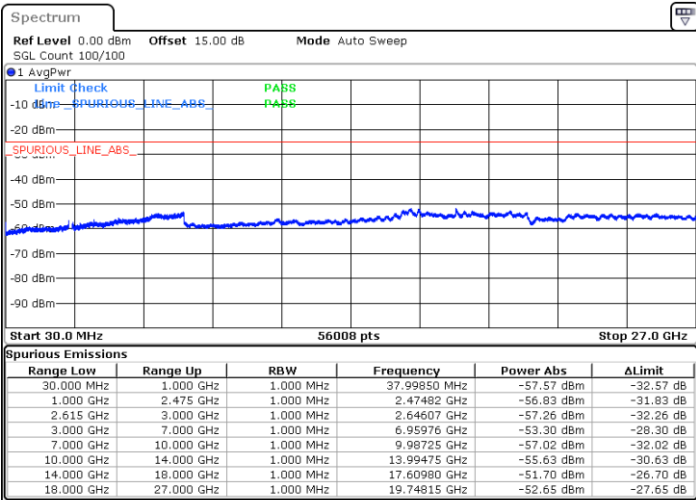

Date: 17.NOV.2022 05:37:19

Date: 17.NOV.2022 05:32:59

Highest Channel / FullIRB

N/A

Date: 17.NOV.2022 05:41:38

LTE Band 7C / 20MHz+20MHz

16QAM

Lowest Channel / 1RB0 and 1RB99

Lowest Channel / 1RB99 and 1RB0

Date: 17.NOV.2022 06:03:50

Date: 17.NOV.2022 05:59:31

Lowest Channel / FullRB

N/A

Date: 17.NOV.2022 06:08:10

LTE Band 7C / 20MHz+20MHz

16QAM

Middle Channel / 1RB0 and 1RB99

Middle Channel / 1RB99 and 1RB0

Date: 17.NOV.2022 06:20:45

Date: 17.NOV.2022 06:25:04

Middle Channel / FullIRB

N/A

Date: 17.NOV.2022 06:16:26

LTE Band 7C / 20MHz+20MHz

16QAM

Highest Channel / 1RB0 and 1RB99

Highest Channel / 1RB99 and 1RB0

Date: 17.NOV.2022 06:47:16

Date: 17.NOV.2022 06:42:56

Highest Channel / FullIRB

N/A

Date: 17.NOV.2022 06:51:36