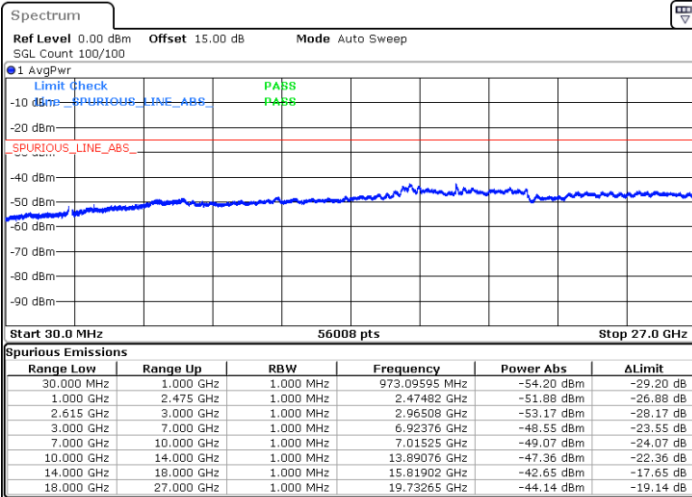

N/A

Date: 16.NOV.2022 18:38:04

LTE Band 7C / 10MHz+20MHz

64QAM

Highest Channel / 1RB0 and 1RB99

Highest Channel / 1RB49 and 1RB0

Date: 17.NOV.2022 00:55:59

Date: 17.NOV.2022 00:54:32

Highest Channel / FullIRB

N/A

Date: 17.NOV.2022 01:03:11

LTE Band 7C / 15MHz+10MHz

64QAM

Lowest Channel / 1RB0 and 1RB49

Lowest Channel / 1RB74 and 1RB0

Date: 17.NOV.2022 08:55:45

Date: 17.NOV.2022 08:48:53

Lowest Channel / FullIRB

N/A

Date: 17.NOV.2022 08:57:08

LTE Band 7C / 15MHz+10MHz

64QAM

Middle Channel / 1RB0 and 1RB49

Middle Channel / 1RB74 and 1RB0

Date: 17.NOV.2022 13:42:00

Date: 17.NOV.2022 13:49:13

Middle Channel / FullIRB

N/A

Date: 17.NOV.2022 13:40:33

LTE Band 7C / 15MHz+10MHz

64QAM

Highest Channel / 1RB0 and 1RB49