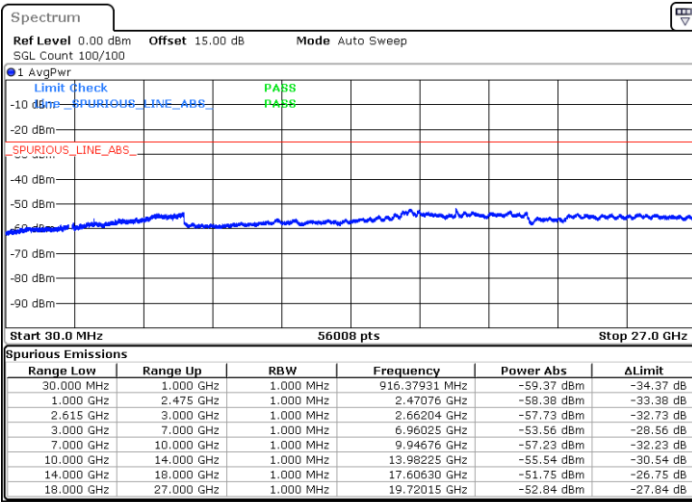

LTE Band 7C / 20MHz+10MHz

16QAM

Middle Channel / 1RB0 and 1RB49

Middle Channel / 1RB99 and 1RB0

Date: 17.NOV.2022 01:40:51

Date: 17.NOV.2022 01:45:11

Middle Channel / FullIRB

N/A

Date: 17.NOV.2022 01:36:32

LTE Band 7C / 20MHz+10MHz

16QAM

Highest Channel / 1RB0 and 1RB49

Highest Channel / 1RB99 and 1RB0

Date: 17.NOV.2022 02:07:22

Date: 17.NOV.2022 02:03:02

Highest Channel / FullIRB

N/A

Date: 17.NOV.2022 02:11:41

LTE Band 7C / 20MHz+15MHz

16QAM

Lowest Channel / 1RB0 and 1RB74

Lowest Channel / 1RB99 and 1RB0

Date: 17.NOV.2022 04:53:53

Date: 17.NOV.2022 04:49:34

Lowest Channel / FullRB

N/A

Date: 17.NOV.2022 04:58:13

LTE Band 7C / 20MHz+15MHz

16QAM

MiddleChannel / 1RB0 and 1RB74

Middle Channel / 1RB99 and 1RB0

Date: 17.NOV.2022 05:10:49