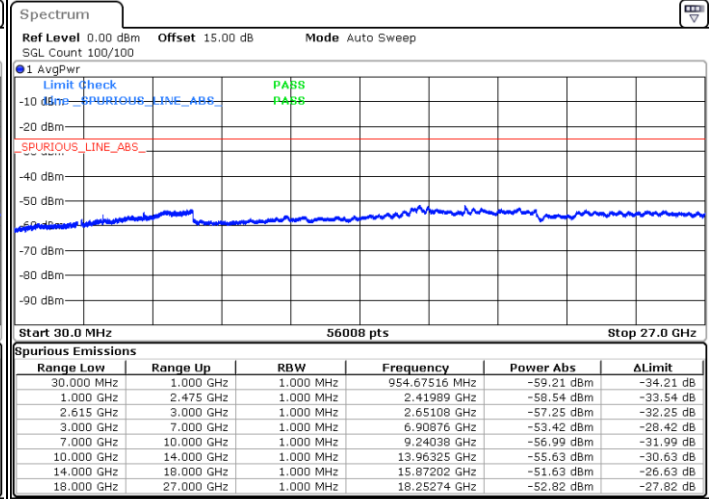

LTE Band 7C / 15MHz+15MHz

64QAM

Highest Channel / 1RB0 and 1RB74

Highest Channel / 1RB74 and 1RB0

Date: 17.NOV.2022 03:15:57

Date: 17.NOV.2022 03:14:30

Highest Channel / FullIRB

N/A

Date: 17.NOV.2022 03:23:09

LTE Band 7C / 15MHz+20MHz

64QAM

Lowest Channel / 1RB0 and 1RB99

Lowest Channel / 1RB74 and 1RB0

Date: 17.NOV.2022 03:45:21

Date: 17.NOV.2022 03:38:09

Lowest Channel / FullRB

N/A

Date: 17.NOV.2022 03:46:48

LTE Band 7C / 15MHz+20MHz

64QAM

Middle Channel / 1RB0 and 1RB9

Middle Channel / 1RB74 and 1RB0

Date: 17.NOV.2022 03:59:24

Date: 17.NOV.2022 04:06:37