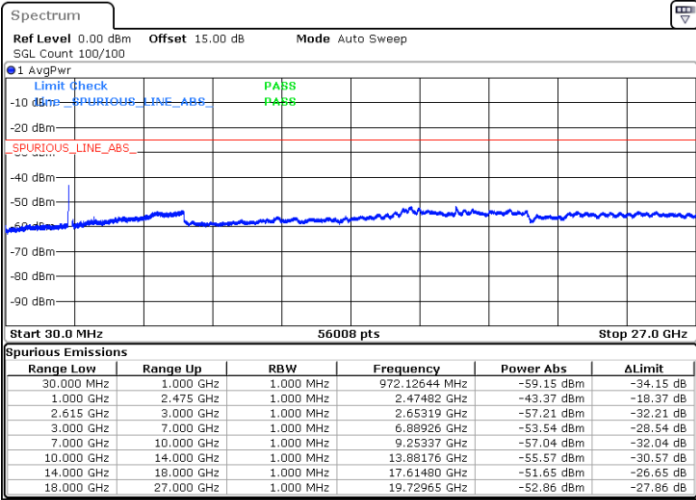

Date: 17.NOV.2022 05:37:19

Date: 17.NOV.2022 05:32:59

Highest Channel / FullIRB

N/A

Date: 17.NOV.2022 05:41:38

LTE Band 7C / 20MHz+20MHz

16QAM

Lowest Channel / 1RB0 and 1RB99

Lowest Channel / 1RB99 and 1RB0

Date: 17.NOV.2022 06:03:50

Date: 17.NOV.2022 05:59:31

Lowest Channel / FullRB

N/A

Date: 17.NOV.2022 06:08:10

LTE Band 7C / 20MHz+20MHz

16QAM

Middle Channel / 1RB0 and 1RB99

Middle Channel / 1RB99 and 1RB0

Date: 17.NOV.2022 06:20:45

Date: 17.NOV.2022 06:25:04

Middle Channel / FullIRB

N/A

Date: 17.NOV.2022 06:16:26

LTE Band 7C / 20MHz+20MHz