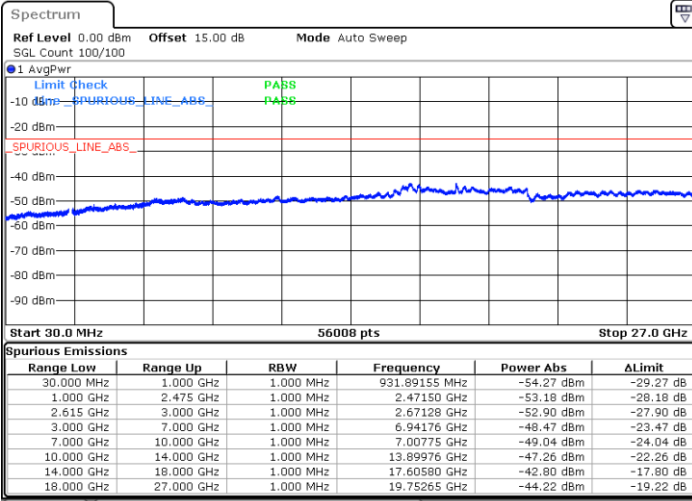

Lowest Channel / 1RB0 and 1RB74

Lowest Channel / 1RB74 and 1RB0

Date: 17.NOV.2022 02:35:25

Date: 17.NOV.2022 02:28:13

Lowest Channel / FullIRB

N/A

Date: 17.NOV.2022 02:36:52

LTE Band 7C / 15MHz+15MHz

64QAM

Middle Channel / 1RB0 and 1RB74

Middle Channel / 1RB74 and 1RB0

Date: 17.NOV.2022 02:49:27

Date: 17.NOV.2022 02:56:39

Middle Channel / FullIRB

N/A

Date: 17.NOV.2022 02:48:00

LTE Band 7C / 15MHz+15MHz

64QAM

Highest Channel / 1RB0 and 1RB74

Highest Channel / 1RB74 and 1RB0

Date: 17.NOV.2022 03:15:57

Date: 17.NOV.2022 03:14:30

Highest Channel / FullIRB

N/A

Date: 17.NOV.2022 03:23:09

LTE Band 7C / 15MHz+20MHz

64QAM

Lowest Channel / 1RB0 and 1RB99

Lowest Channel / 1RB74 and 1RB0

Date: 17.NOV.2022 03:45:21

Date: 17.NOV.2022 03:38:09

Lowest Channel / FullRB