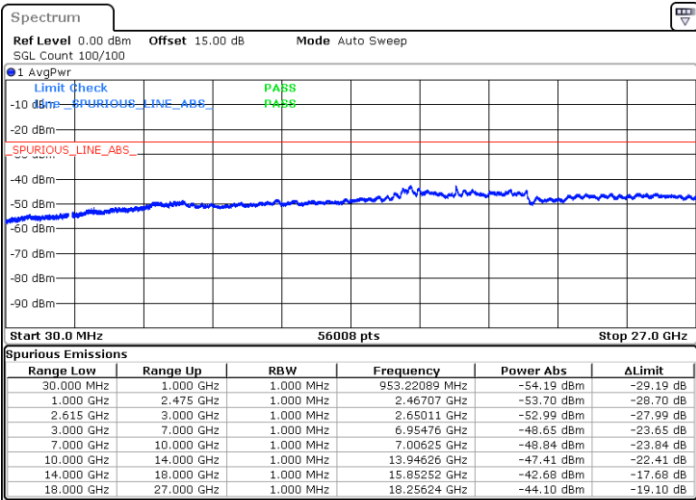

Date: 17.NOV.2022 18:13:25

LTE Band 7C / 15MHz+15MHz

16QAM

Lowest Channel / 1RB0 and 1RB74

Lowest Channel / 1RB74 and 1RB0

Date: 17.NOV.2022 02:33:58

Date: 17.NOV.2022 02:29:39

Lowest Channel / FullIRB

N/A

Date: 17.NOV.2022 02:38:18

LTE Band 7C / 15MHz+15MHz

16QAM

Middle Channel / 1RB0 and 1RB74

Middle Channel / 1RB74 and 1RB0

Date: 17.NOV.2022 02:50:53

Date: 17.NOV.2022 02:55:12

Middle Channel / FullIRB

N/A

Date: 17.NOV.2022 02:46:34

LTE Band 7C / 15MHz+15MHz

16QAM

Highest Channel / 1RB0 and 1RB74

Highest Channel / 1RB74 and 1RB0

Date: 17.NOV.2022 03:17:23

Date: 17.NOV.2022 03:13:03

Highest Channel / FullIRB

N/A

Date: 17.NOV.2022 03:21:42

LTE Band 7C / 15MHz+20MHz

16QAM

Lowest Channel / 1RB0 and 1RB99

Lowest Channel / 1RB74 and 1RB0