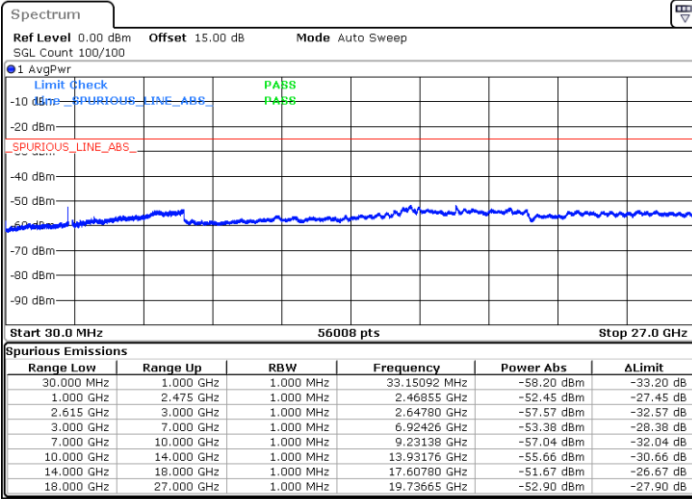

LTE Band 7C / 15MHz+15MHz

64QAM

Highest Channel / 1RB0 and 1RB74

Highest Channel / 1RB74 and 1RB0

Date: 17.NOV.2022 03:15:57

Date: 17.NOV.2022 03:14:30

Highest Channel / FullIRB

N/A

Date: 17.NOV.2022 03:23:09

LTE Band 7C / 15MHz+20MHz

64QAM

Lowest Channel / 1RB0 and 1RB99

Lowest Channel / 1RB74 and 1RB0

Date: 17.NOV.2022 03:45:21

Date: 17.NOV.2022 03:38:09

Lowest Channel / FullRB

N/A

Date: 17.NOV.2022 03:46:48

LTE Band 7C / 15MHz+20MHz

64QAM

Middle Channel / 1RB0 and 1RB9

Middle Channel / 1RB74 and 1RB0

Date: 17.NOV.2022 03:59:24

Date: 17.NOV.2022 04:06:37