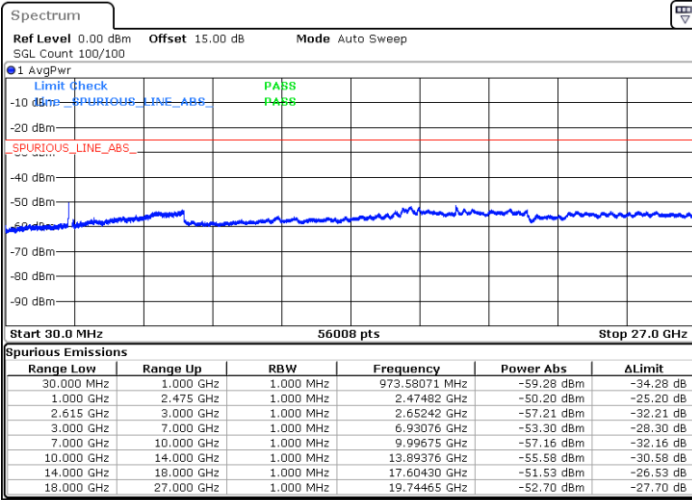

Middle Channel / 1RB0 and 1RB99

Middle Channel / 1RB99 and 1RB0

Date: 17.NOV.2022 06:20:45

Date: 17.NOV.2022 06:25:04

Middle Channel / FullIRB

N/A

Date: 17.NOV.2022 06:16:26

LTE Band 7C / 20MHz+20MHz

16QAM

Highest Channel / 1RB0 and 1RB99

Highest Channel / 1RB99 and 1RB0

Date: 17.NOV.2022 06:47:16

Date: 17.NOV.2022 06:42:56

Highest Channel / FullIRB

N/A

Date: 17.NOV.2022 06:51:36

LTE Band 7C / 10MHz+20MHz

64QAM

Lowest Channel / 1RB0 and 1RB99

Lowest Channel / 1RB49 and 1RB0

Date: 16.NOV.2022 18:13:24

Date: 16.NOV.2022 18:06:11

Lowest Channel / FullIRB

N/A