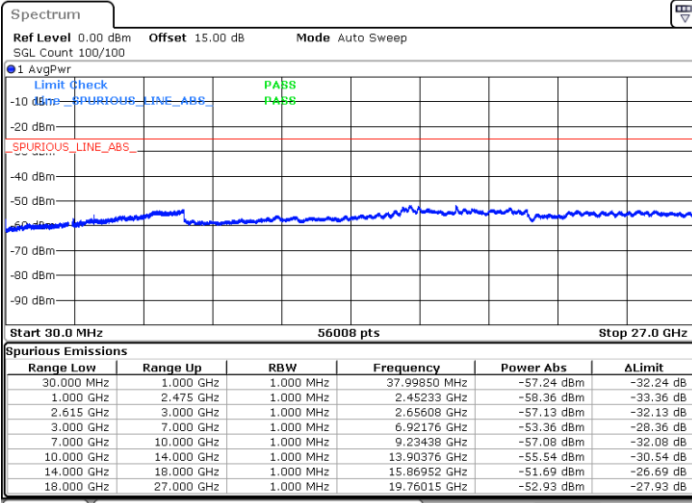

Lowest Channel / 1RB99 and 1RB0

Date: 17.NOV.2022 06:03:50

Date: 17.NOV.2022 05:59:31

Lowest Channel / FullRB

N/A

Date: 17.NOV.2022 06:08:10

LTE Band 7C / 20MHz+20MHz

16QAM

Middle Channel / 1RB0 and 1RB99

Middle Channel / 1RB99 and 1RB0

Date: 17.NOV.2022 06:20:45

Date: 17.NOV.2022 06:25:04

Middle Channel / FullIRB

N/A

Date: 17.NOV.2022 06:16:26

LTE Band 7C / 20MHz+20MHz

16QAM

Highest Channel / 1RB0 and 1RB99

Highest Channel / 1RB99 and 1RB0

Date: 17.NOV.2022 06:47:16

Date: 17.NOV.2022 06:42:56

Highest Channel / FullIRB

N/A

Date: 17.NOV.2022 06:51:36

LTE Band 7C / 10MHz+20MHz

64QAM

Lowest Channel / 1RB0 and 1RB99

Lowest Channel / 1RB49 and 1RB0

Date: 16.NOV.2022 18:13:24

Date: 16.NOV.2022 18:06:11

Lowest Channel / FullIRB

N/A