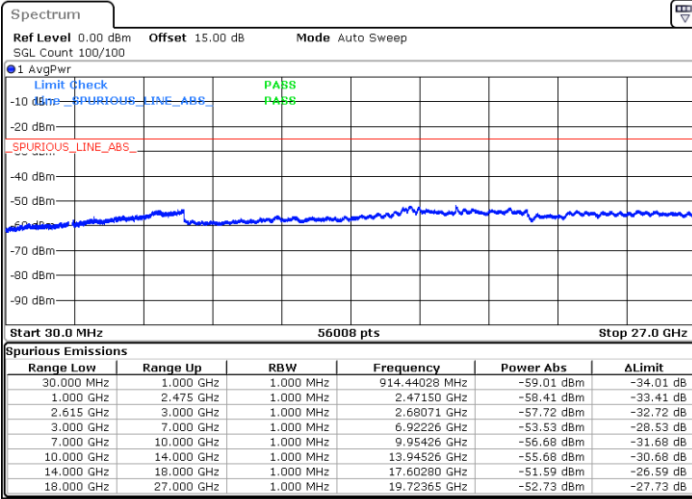

Date: 16.NOV.2022 18:14:51

LTE Band 7C / 10MHz+20MHz

64QAM

MiddleChannel / 1RB0 and 1RB99

Middle Channel / 1RB49 and 1RB0

Date: 16.NOV.2022 18:39:31

Date: 16.NOV.2022 18:46:43

Middle Channel / FullIRB

N/A

Date: 16.NOV.2022 18:38:04

LTE Band 7C / 10MHz+20MHz

64QAM

Highest Channel / 1RB0 and 1RB99

Highest Channel / 1RB49 and 1RB0

Date: 17.NOV.2022 00:55:59

Date: 17.NOV.2022 00:54:32

Highest Channel / FullIRB

N/A

Date: 17.NOV.2022 01:03:11

LTE Band 7C / 15MHz+10MHz

64QAM

Lowest Channel / 1RB0 and 1RB49

Lowest Channel / 1RB74 and 1RB0

Date: 17.NOV.2022 08:55:45