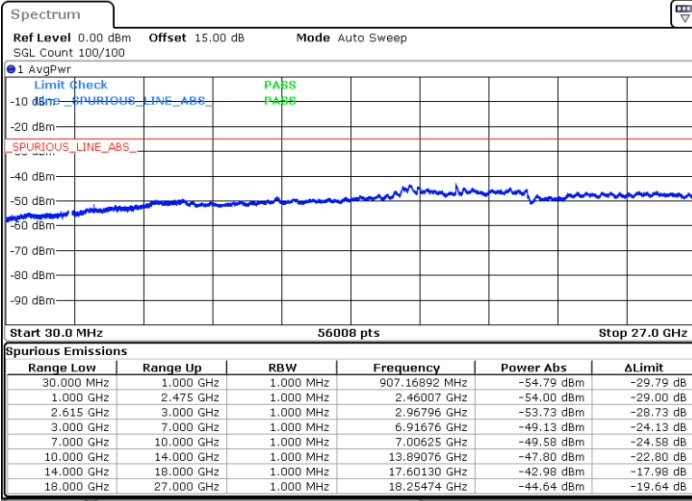

LTE Band 7C / 15MHz+10MHz

16QAM

Highest Channel / 1RB0 and 1RB49

Highest Channel / 1RB74 and 1RB0

Date: 17.NOV.2022 18:09:04

Date: 17.NOV.2022 18:04:43

Highest Channel / FullIRB

N/A

Date: 17.NOV.2022 18:13:25

LTE Band 7C / 15MHz+15MHz

16QAM

Lowest Channel / 1RB0 and 1RB74

Lowest Channel / 1RB74 and 1RB0

Date: 17.NOV.2022 02:33:58

Date: 17.NOV.2022 02:29:39

Lowest Channel / FullIRB