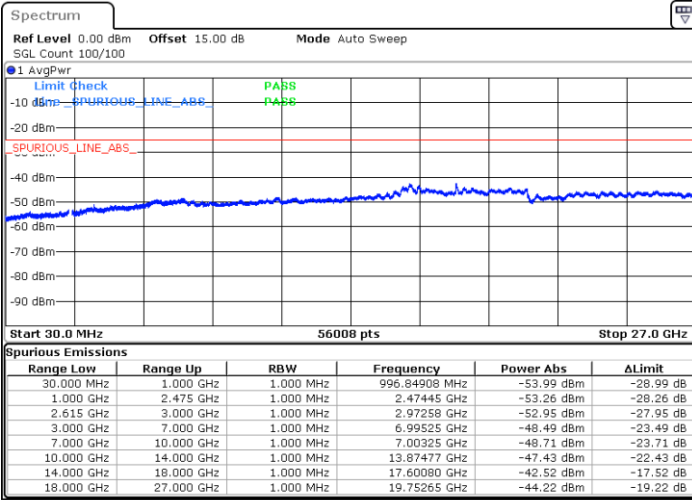

Highest Channel / 1RB74 and 1RB0

Date: 17.NOV.2022 18:07:38

Date: 17.NOV.2022 18:06:10

Highest Channel / FullIRB

N/A

Date: 17.NOV.2022 18:14:51

LTE Band 7C / 15MHz+15MHz

64QAM

Lowest Channel / 1RB0 and 1RB74

Lowest Channel / 1RB74 and 1RB0

Date: 17.NOV.2022 02:35:25

Date: 17.NOV.2022 02:28:13

Lowest Channel / FullIRB

N/A

Date: 17.NOV.2022 02:36:52

LTE Band 7C / 15MHz+15MHz

64QAM

Middle Channel / 1RB0 and 1RB74

Middle Channel / 1RB74 and 1RB0

Date: 17.NOV.2022 02:49:27

Date: 17.NOV.2022 02:56:39

Middle Channel / FullIRB

N/A

Date: 17.NOV.2022 02:48:00

LTE Band 7C / 15MHz+15MHz

64QAM

Highest Channel / 1RB0 and 1RB74

Highest Channel / 1RB74 and 1RB0

Date: 17.NOV.2022 03:15:57

Date: 17.NOV.2022 03:14:30

Highest Channel / FullIRB

N/A