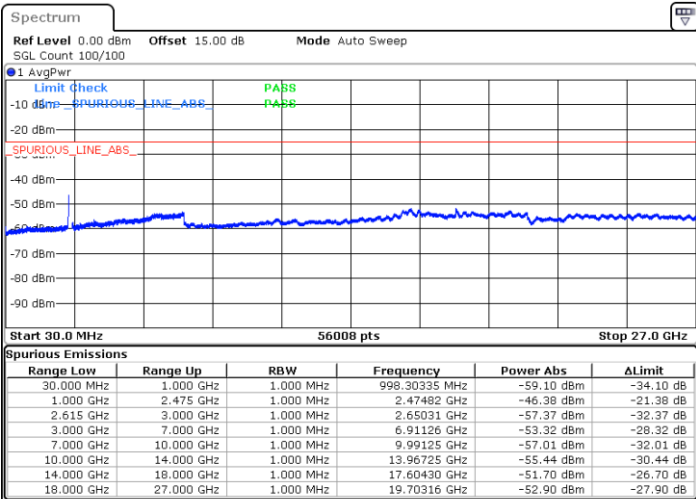

Lowest Channel / 1RB99 and 1RB0

Date: 17.NOV.2022 06:03:50

Date: 17.NOV.2022 05:59:31

Lowest Channel / FullRB

N/A

Date: 17.NOV.2022 06:08:10

LTE Band 7C / 20MHz+20MHz

16QAM

Middle Channel / 1RB0 and 1RB99

Middle Channel / 1RB99 and 1RB0

Date: 17.NOV.2022 06:20:45

Date: 17.NOV.2022 06:25:04

Middle Channel / FullIRB

N/A

Date: 17.NOV.2022 06:16:26

LTE Band 7C / 20MHz+20MHz

16QAM

Highest Channel / 1RB0 and 1RB99

Highest Channel / 1RB99 and 1RB0

Date: 17.NOV.2022 06:47:16

Date: 17.NOV.2022 06:42:56

Highest Channel / FullIRB

N/A

Date: 17.NOV.2022 06:51:36

LTE Band 7C / 10MHz+20MHz

64QAM

Lowest Channel / 1RB0 and 1RB99

Lowest Channel / 1RB49 and 1RB0

Date: 16.NOV.2022 18:13:24

Date: 16.NOV.2022 18:06:11

Lowest Channel / FullIRB

N/A