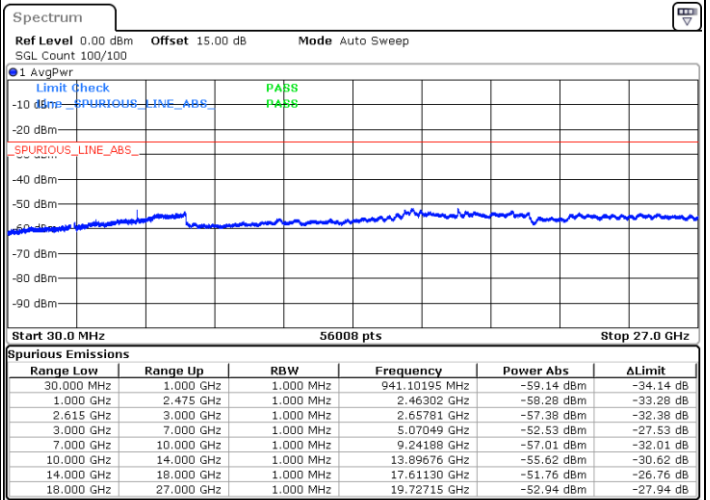

Date: 17.NOV.2022 05:37:19

Date: 17.NOV.2022 05:32:59

Highest Channel / FullIRB

N/A

Date: 17.NOV.2022 05:41:38

LTE Band 7C / 20MHz+20MHz

16QAM

Lowest Channel / 1RB0 and 1RB99

Lowest Channel / 1RB99 and 1RB0

Date: 17.NOV.2022 06:03:50

Date: 17.NOV.2022 05:59:31

Lowest Channel / FullRB

N/A

Date: 17.NOV.2022 06:08:10

LTE Band 7C / 20MHz+20MHz

16QAM

Middle Channel / 1RB0 and 1RB99

Middle Channel / 1RB99 and 1RB0

Date: 17.NOV.2022 06:20:45

Date: 17.NOV.2022 06:25:04

Middle Channel / FullIRB

N/A

Date: 17.NOV.2022 06:16:26

LTE Band 7C / 20MHz+20MHz