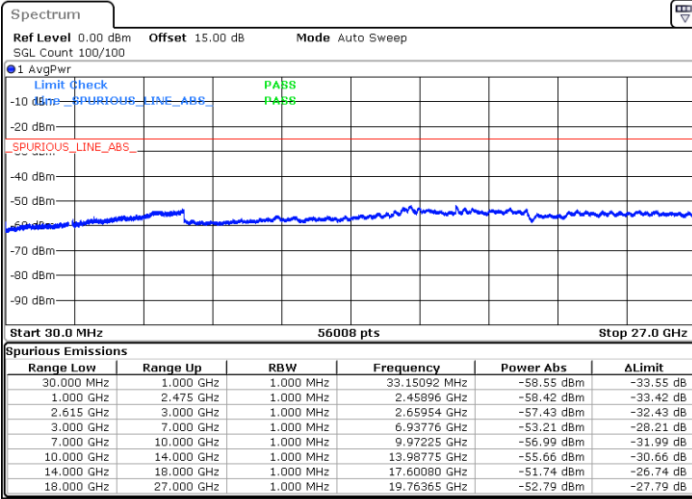

LTE Band 7C / 15MHz+15MHz

64QAM

Highest Channel / 1RB0 and 1RB74

Highest Channel / 1RB74 and 1RB0

Date: 17.NOV.2022 03:15:57

Date: 17.NOV.2022 03:14:30

Highest Channel / FullIRB

N/A

Date: 17.NOV.2022 03:23:09

LTE Band 7C / 15MHz+20MHz

64QAM

Lowest Channel / 1RB0 and 1RB99

Lowest Channel / 1RB74 and 1RB0

Date: 17.NOV.2022 03:45:21

Date: 17.NOV.2022 03:38:09

Lowest Channel / FullRB

N/A

Date: 17.NOV.2022 03:46:48

LTE Band 7C / 15MHz+20MHz

64QAM

Middle Channel / 1RB0 and 1RB9

Middle Channel / 1RB74 and 1RB0

Date: 17.NOV.2022 03:59:24

Date: 17.NOV.2022 04:06:37