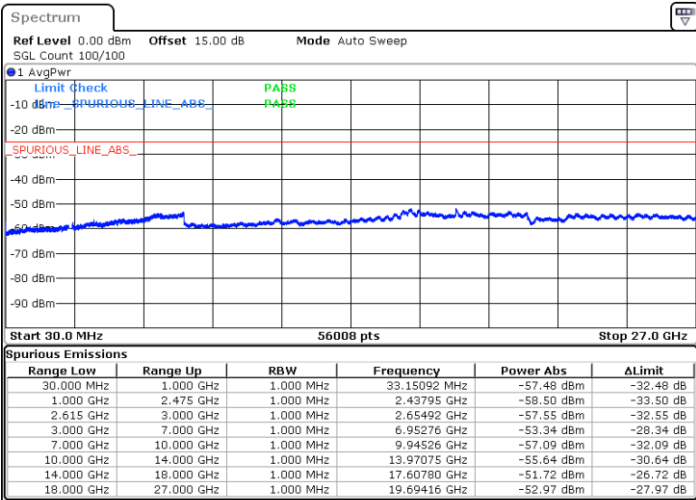

Date: 17.NOV.2022 03:13:03

Highest Channel / FullIRB

N/A

Date: 17.NOV.2022 03:21:42

LTE Band 7C / 15MHz+20MHz

16QAM

Lowest Channel / 1RB0 and 1RB99

Lowest Channel / 1RB74 and 1RB0

Date: 17.NOV.2022 03:43:54

Date: 17.NOV.2022 03:39:35

Lowest Channel / FullRB

N/A

Date: 17.NOV.2022 03:48:14

LTE Band 7C / 15MHz+20MHz

16QAM

Middle Channel / 1RB0 and 1RB9

Middle Channel / 1RB74 and 1RB0

Date: 17.NOV.2022 04:00:50

Date: 17.NOV.2022 04:05:10

Middle Channel / FullRB

N/A

Date: 17.NOV.2022 03:56:30

LTE Band 7C / 15MHz+20MHz

16QAM

Highest Channel / 1RB0 and 1RB99

Highest Channel / 1RB74 and 1RB0

Date: 17.NOV.2022 04:27:22

Date: 17.NOV.2022 04:23:02

Highest Channel / FullIRB

N/A

Date: 17.NOV.2022 04:31:42

LTE Band 7C / 20MHz+10MHz