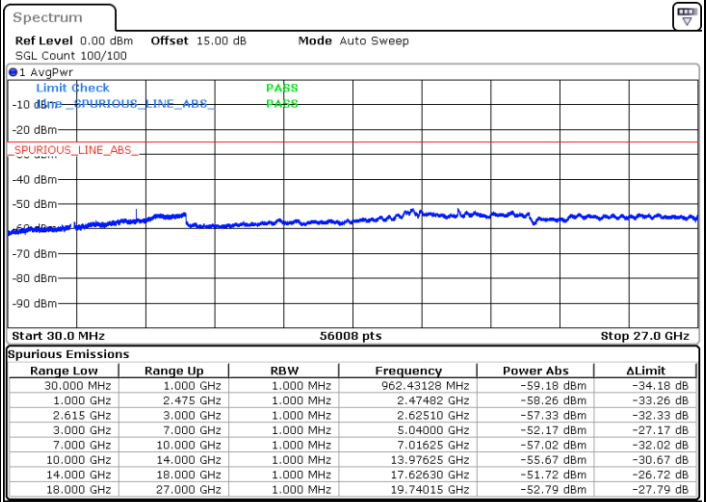

Date: 17.NOV.2022 05:15:08

Middle Channel / FullIRB

N/A

Date: 17.NOV.2022 05:06:29

LTE Band 7C / 20MHz+15MHz

16QAM

Highest Channel / 1RB0 and 1RB74

Highest Channel / 1RB99 and 1RB0

Date: 17.NOV.2022 05:37:19

Date: 17.NOV.2022 05:32:59

Highest Channel / FullIRB

N/A

Date: 17.NOV.2022 05:41:38

LTE Band 7C / 20MHz+20MHz

16QAM

Lowest Channel / 1RB0 and 1RB99

Lowest Channel / 1RB99 and 1RB0

Date: 17.NOV.2022 06:03:50

Date: 17.NOV.2022 05:59:31

Lowest Channel / FullRB

N/A

Date: 17.NOV.2022 06:08:10

LTE Band 7C / 20MHz+20MHz

16QAM

Middle Channel / 1RB0 and 1RB99

Middle Channel / 1RB99 and 1RB0

Date: 17.NOV.2022 06:20:45

Date: 17.NOV.2022 06:25:04

Middle Channel / FullIRB

N/A

Date: 17.NOV.2022 06:16:26

LTE Band 7C / 20MHz+20MHz