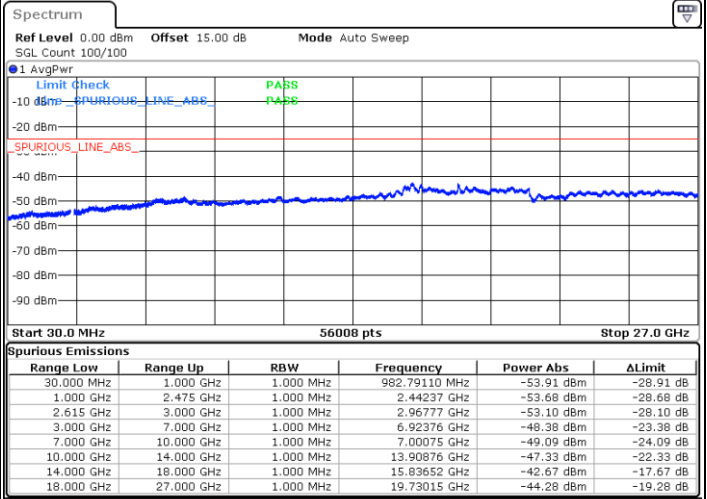

N/A

Date: 16.NOV.2022 18:38:04

LTE Band 7C / 10MHz+20MHz

64QAM

Highest Channel / 1RB0 and 1RB99

Highest Channel / 1RB49 and 1RB0

Date: 17.NOV.2022 00:55:59

Date: 17.NOV.2022 00:54:32

Highest Channel / FullIRB

N/A

Date: 17.NOV.2022 01:03:11

LTE Band 7C / 15MHz+10MHz

64QAM

Lowest Channel / 1RB0 and 1RB49

Lowest Channel / 1RB74 and 1RB0

Date: 17.NOV.2022 08:55:45

Date: 17.NOV.2022 08:48:53

Lowest Channel / FullIRB

N/A

Date: 17.NOV.2022 08:57:08

LTE Band 7C / 15MHz+10MHz

64QAM

Middle Channel / 1RB0 and 1RB49

Middle Channel / 1RB74 and 1RB0

Date: 17.NOV.2022 13:42:00

Date: 17.NOV.2022 13:49:13

Middle Channel / FullIRB

N/A

Date: 17.NOV.2022 13:40:33

LTE Band 7C / 15MHz+10MHz

64QAM

Highest Channel / 1RB0 and 1RB49