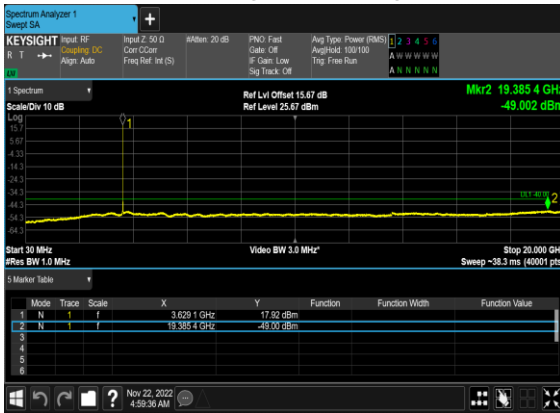

N48(10M)_DFT-s-OFDM_BPSK_Edge_1RB_Right_Mid_CH