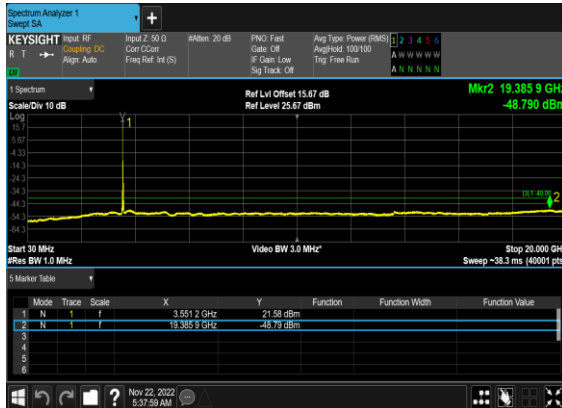

N48(40M)_DFT-s-OFDM_BPSK_Edge_1RB_Left_Low_CH