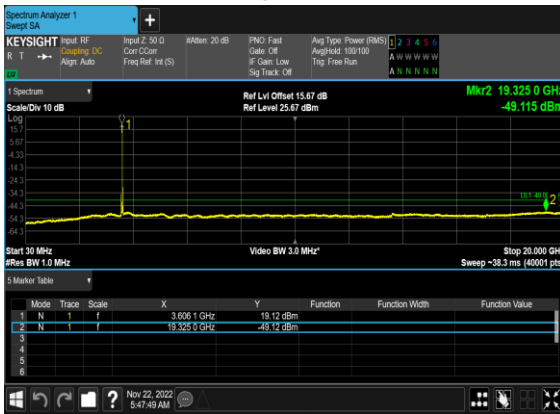

N48(40M)_DFT-s-OFDM_QPSK_Edge_1RB_Left_Mid_CH