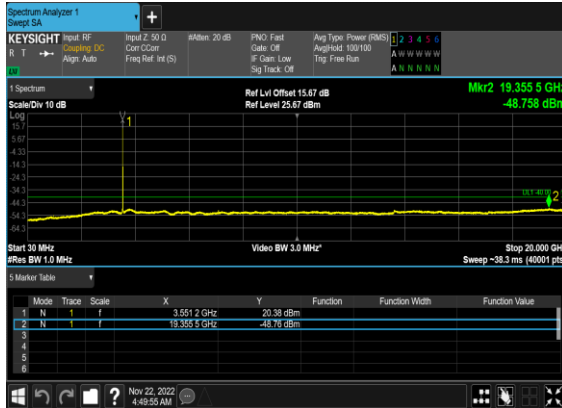

N48(10M)_DFT-s-OFDM_QPSK_Edge_1RB_Left_Low_CH