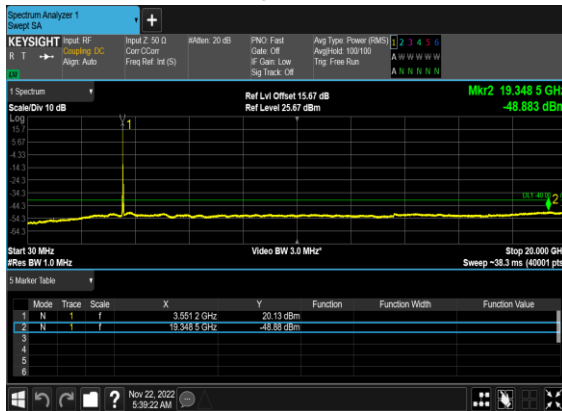

N48(20M)_DFT-s-
OFDM_QPSK_Outer_Full_High_CH

N48(20M)_DFT-s-
OFDM_QPSK_Outer_Full_High_CH

N48(40M)_DFT-s-OFDM_BPSK_Edge_1RB_Left_Low_CH

N48(40M)_DFT-s-OFDM_BPSK_Edge_1RB_Left_Low_CH

N48(40M)_DFT-s-OFDM_QPSK_Edge_1RB_Left_Low_CH