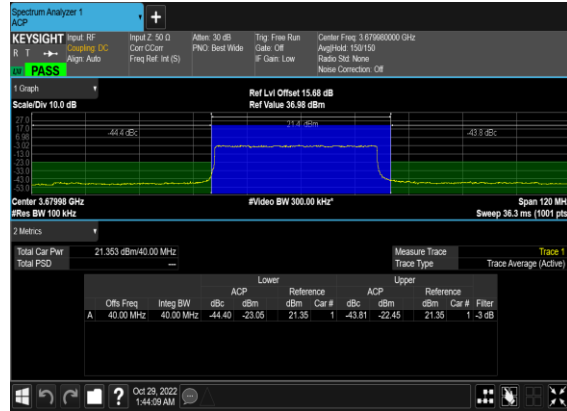

N48(40M)_DFT-s-OFDM_QPSK_Edge_1RB_Right_Mid_CH

N48(40M)_DFT-s-OFDM_PI_2-BPSK_Outer_Full_High_CH

N48(40M)_DFT-s-OFDM_PI_2-BPSK_Edge_1RB_Left_High_CH

N48(40M)_DFT-s-OFDM_PI_2-BPSK_Edge_1RB_Right_High_CH

N48(40M)_DFT-s-OFDM_QPSK_Outer_Full_High_CH