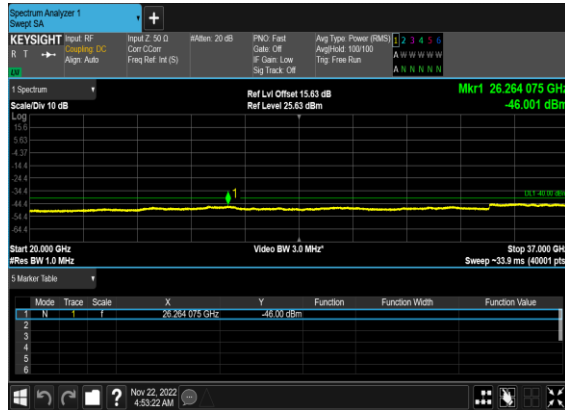

N48(10M)_DFT-s-OFDM_QPSK_Edge_1RB_Right_Low_CH