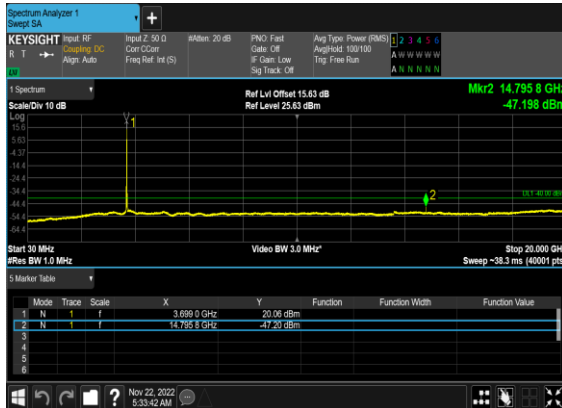

N48(20M)_DFT-s-
OFDM_QPSK_Edge_1RB_Right_High_CH