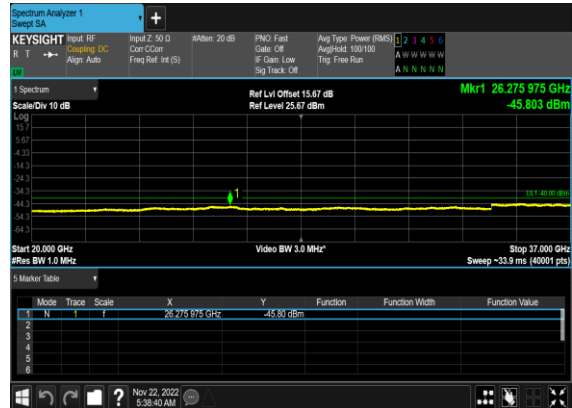

N48(20M)_DFT-s-
OFDM_QPSK_Outer_Full_High_CH

N48(20M)_DFT-s-
OFDM_QPSK_Outer_Full_High_CH

N48(40M)_DFT-s-OFDM_BPSK_Edge_1RB_Left_Low_CH

N48(40M)_DFT-s-OFDM_BPSK_Edge_1RB_Left_Low_CH

N48(40M)_DFT-s-OFDM_QPSK_Edge_1RB_Left_Low_CH