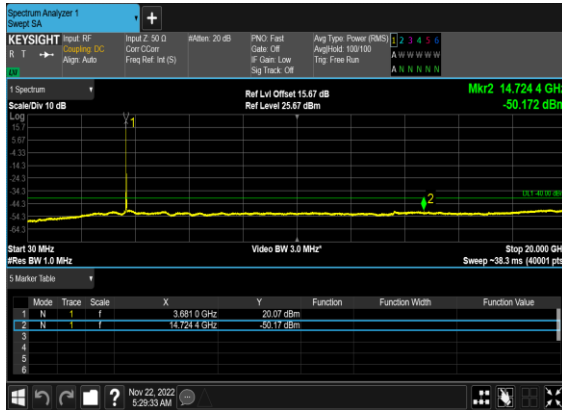

N48(20M)_DFT-s-OFDM_BPSK_Edge_1RB_Left_High_CH