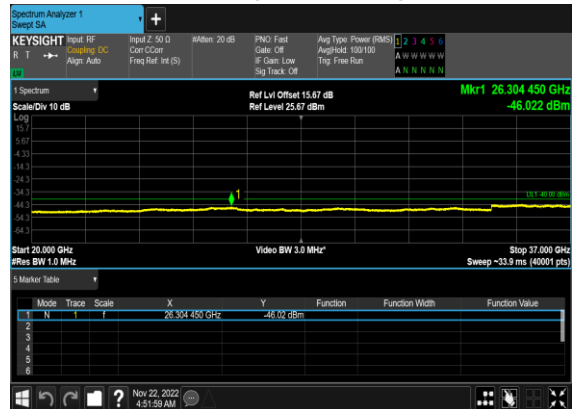

N48(10M)_DFT-s-OFDM_BPSK_Edge_1RB_Right_Low_CH