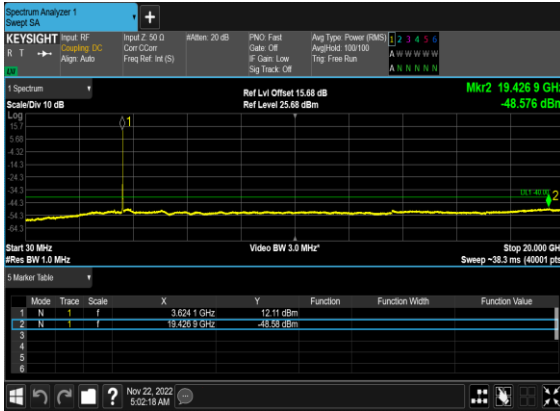

N48(10M)_DFT-s-OFDM_BPSK_Outer_Full_Mid_CH