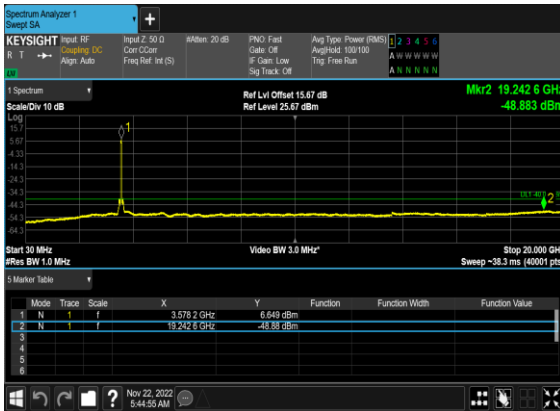

N48(40M)_DFT-s-OFDM_QPSK_Outer_Full_Low_CH