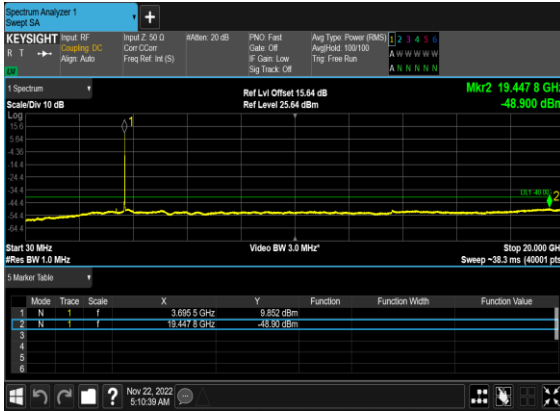

N48(10M)_DFT-s-OFDM_BPSK_Outer_Full_High_CH