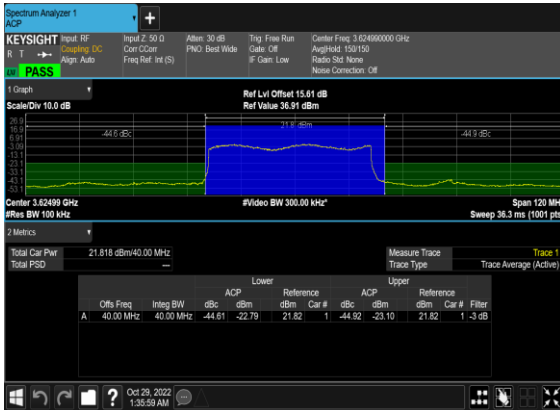

N48(40M)_DFT-s-OFDM_PI_2-BPSK_Outer_Full_Mid_CH

N48(40M)_DFT-s-OFDM_PI_2-BPSK_Edge_1RB_Left_Mid_CH

N48(40M)_DFT-s-OFDM_PI_2-BPSK_Edge_1RB_Right_Mid_CH

N48(40M)_DFT-s-OFDM_QPSK_Outer_Full_Mid_CH

N48(40M)_DFT-s-OFDM_QPSK_Edge_1RB_Left_Mid_CH