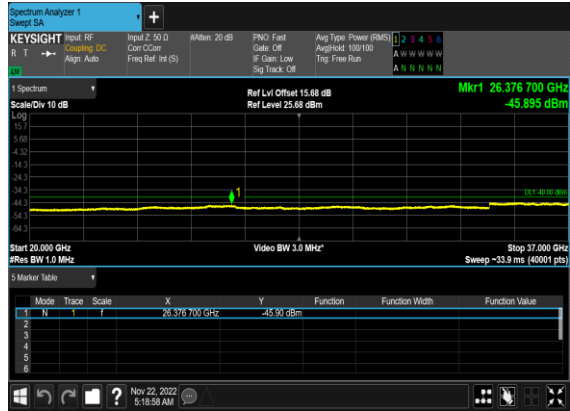

N48(20M)_DFT-s-OFDM_BPSK_Outer_Full_Low_CH