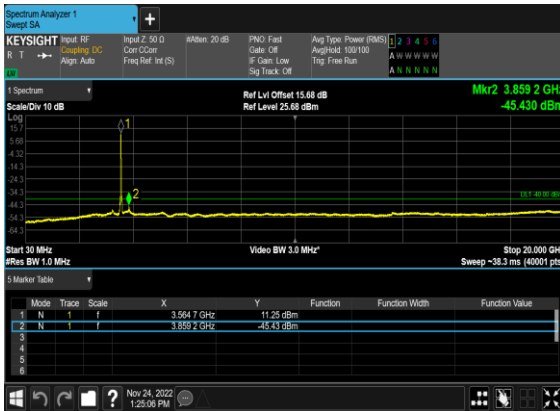

N48(20M)_DFT-s-OFDM_QPSK_Outer_Full_Low_CH