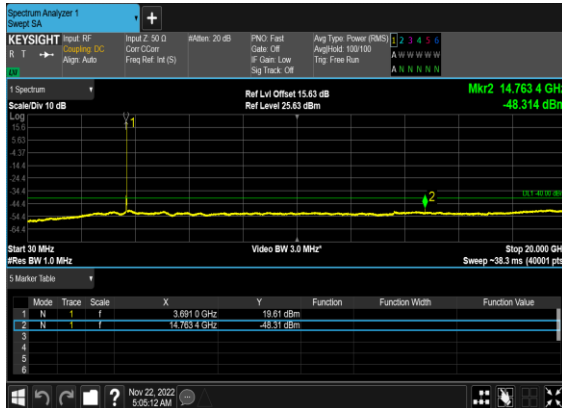

N48(10M)_DFT-s-OFDM_BPSK_Outer_Full_Mid_CH

N48(10M)_DFT-s-OFDM_BPSK_Outer_Full_Mid_CH

N48(10M)_DFT-s-OFDM_QPSK_Outer_Full_Mid_CH

N48(10M)_DFT-s-OFDM_QPSK_Outer_Full_Mid_CH

N48(10M)_DFT-s-OFDM_BPSK_Edge_1RB_Left_High_CH