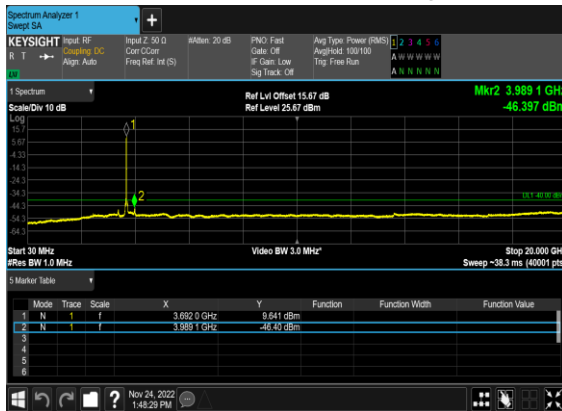

N48(20M)_DFT-s-OFDM_BPSK_Edge_1RB_Right_High_CH

N48(20M)_DFT-s-
OFDM_QPSK_Edge_1RB_Right_High_CH

N48(20M)_DFT-s-
OFDM_QPSK_Edge_1RB_Right_High_CH

N48(20M)_DFT-s-
OFDM_BPSK_Outer_Full_High_CH

N48(20M)_DFT-s-
OFDM_BPSK_Outer_Full_High_CH