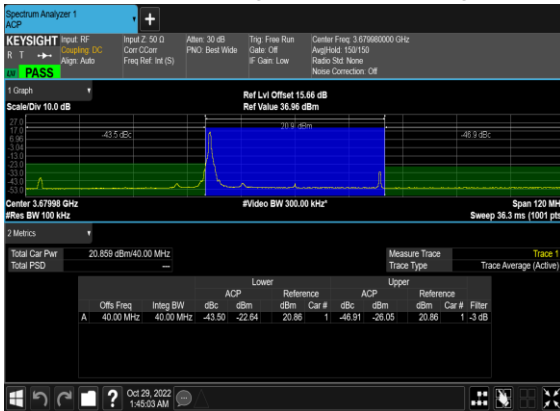

N48(40M)_DFT-s-OFDM_QPSK_Edge_1RB_Left_High_CH