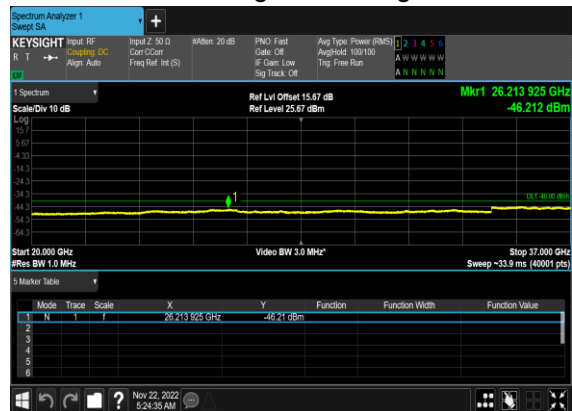

N48(20M)_DFT-s-OFDM_QPSK_Edge_1RB_Left_Mid_CH

N48(20M)_DFT-s-OFDM_QPSK_Edge_1RB_Left_Mid_CH

N48(20M)_DFT-s-OFDM_BPSK_Edge_1RB_Right_Mid_CH

N48(20M)_DFT-s-OFDM_BPSK_Edge_1RB_Right_Mid_CH

N48(20M)_DFT-s-OFDM_QPSK_Edge_1RB_Right_Mid_CH