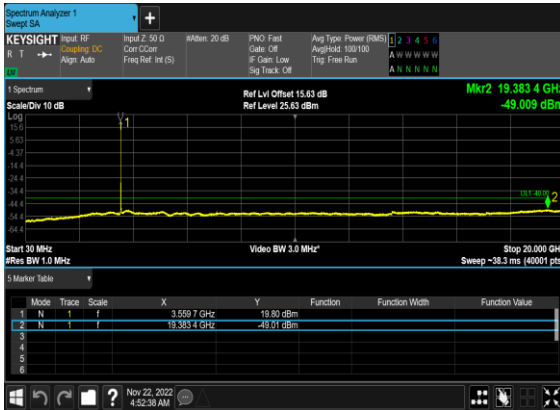

N48(10M)_DFT-s-OFDM_QPSK_Edge_1RB_Right_Low_CH