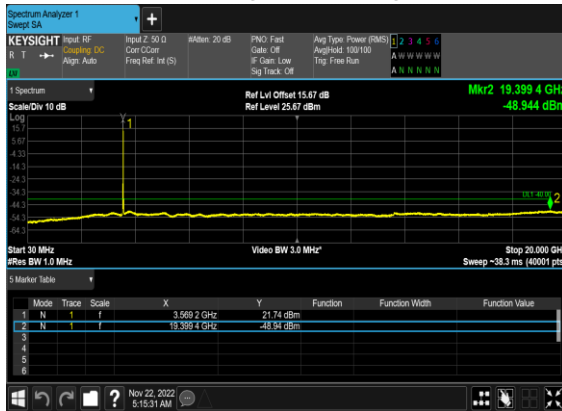

N48(20M)_DFT-s-OFDM_BPSK_Edge_1RB_Right_Low_CH