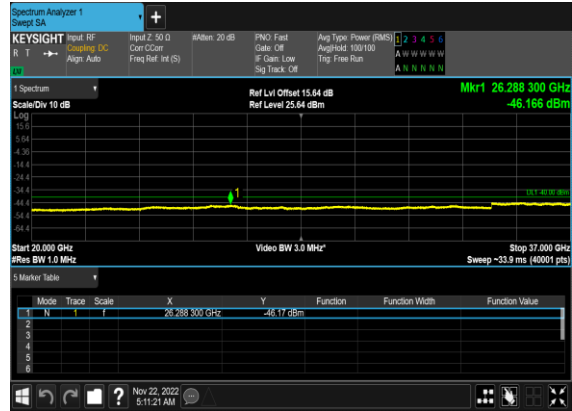

N48(10M)_DFT-s-OFDM_QPSK_Edge_1RB_Right_High_CH

N48(10M)_DFT-s-OFDM_QPSK_Edge_1RB_Right_High_CH

N48(10M)_DFT-s-OFDM_BPSK_Outer_Full_High_CH

N48(10M)_DFT-s-OFDM_BPSK_Outer_Full_High_CH

N48(10M)_DFT-s-OFDM_QPSK_Outer_Full_High_CH