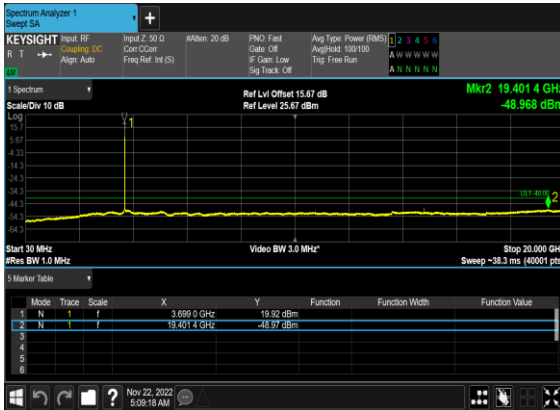

N48(10M)_DFT-s-OFDM_QPSK_Edge_1RB_Right_High_CH