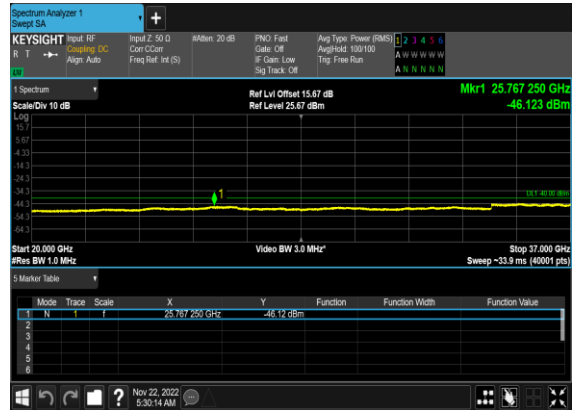

N48(20M)_DFT-s-OFDM_BPSK_Edge_1RB_Left_High_CH