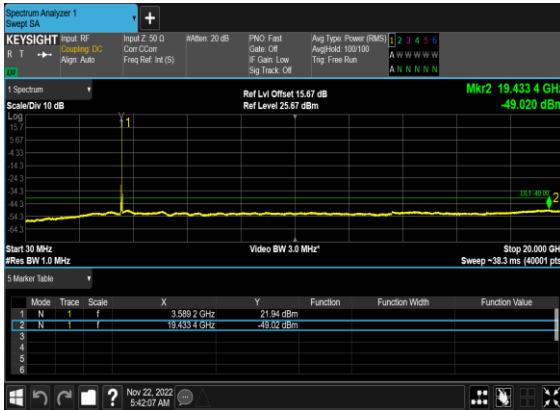

N48(40M)_DFT-s-OFDM_QPSK_Edge_1RB_Left_Low_CH

N48(40M)_DFT-s-OFDM_BPSK_Edge_1RB_Right_Low_CH

N48(40M)_DFT-s-OFDM_BPSK_Edge_1RB_Right_Low_CH

N48(40M)_DFT-s-OFDM_QPSK_Edge_1RB_Right_Low_CH

N48(40M)_DFT-s-OFDM_QPSK_Edge_1RB_Right_Low_CH