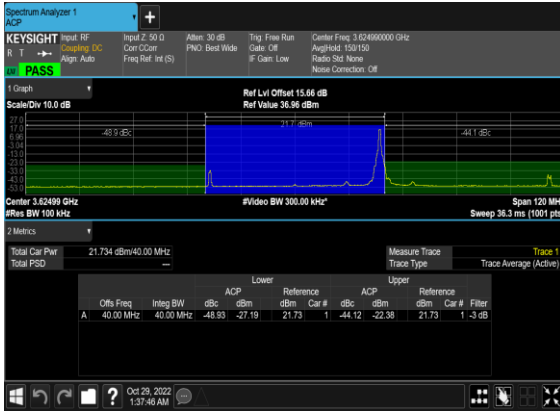

N48(40M)_DFT-s-OFDM_PI_2-BPSK_Outer_Full_Mid_CH

N48(40M)_DFT-s-OFDM_PI_2-BPSK_Edge_1RB_Left_Mid_CH

N48(40M)_DFT-s-OFDM_PI_2-BPSK_Edge_1RB_Right_Mid_CH

N48(40M)_DFT-s-OFDM_QPSK_Outer_Full_Mid_CH

N48(40M)_DFT-s-OFDM_QPSK_Edge_1RB_Left_Mid_CH