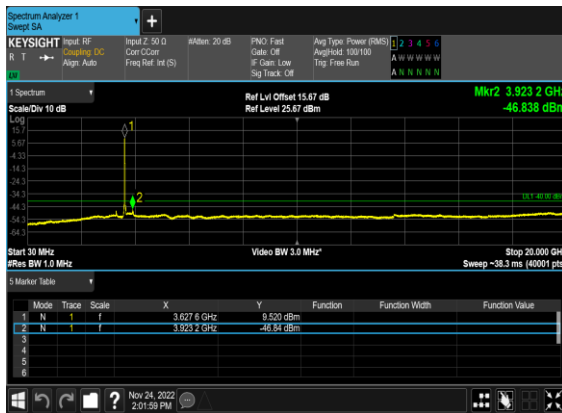

N48(20M)_DFT-s-OFDM_QPSK_Edge_1RB_Right_Mid_CH

N48(20M)_DFT-s-OFDM_BPSK_Outer_Full_Mid_CH

N48(20M)_DFT-s-OFDM_BPSK_Outer_Full_Mid_CH

N48(20M)_DFT-s-OFDM_QPSK_Outer_Full_Mid_CH

N48(20M)_DFT-s-OFDM_QPSK_Outer_Full_Mid_CH