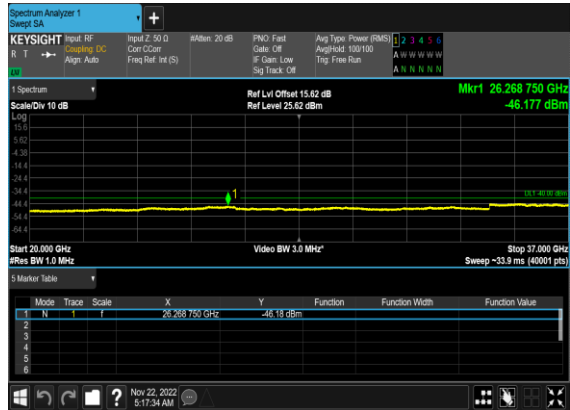

N48(20M)_DFT-s-OFDM_BPSK_Edge_1RB_Right_Low_CH

N48(20M)_DFT-s-OFDM_BPSK_Edge_1RB_Right_Low_CH

N48(20M)_DFT-s-OFDM_QPSK_Edge_1RB_Right_Low_CH

N48(20M)_DFT-s-OFDM_QPSK_Edge_1RB_Right_Low_CH

N48(20M)_DFT-s-OFDM_BPSK_Outer_Full_Low_CH