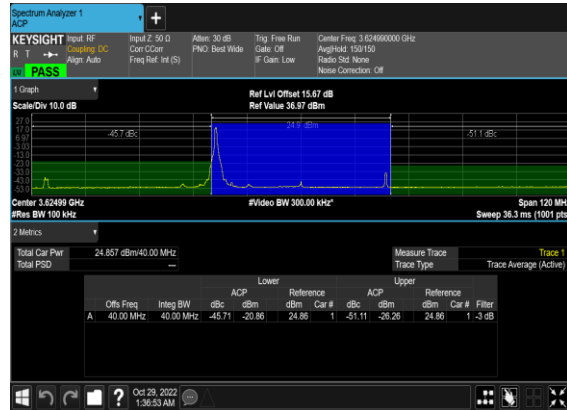

N48(40M)_DFT-s-OFDM_PI_2-BPSK_Outer_Full_Mid_CH

N48(40M)_DFT-s-OFDM_PI_2-BPSK_Edge_1RB_Left_Mid_CH

N48(40M)_DFT-s-OFDM_PI_2-BPSK_Edge_1RB_Right_Mid_CH

N48(40M)_DFT-s-OFDM_QPSK_Outer_Full_Mid_CH

N48(40M)_DFT-s-OFDM_QPSK_Edge_1RB_Left_Mid_CH