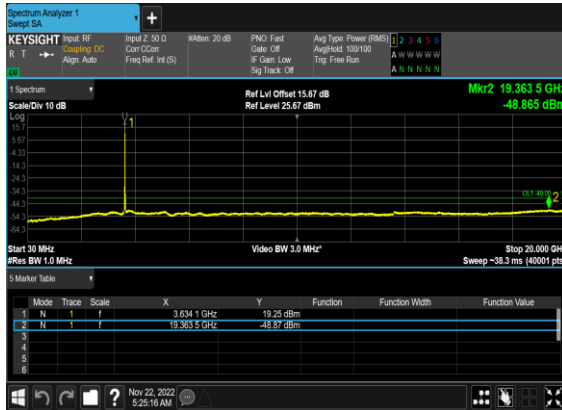

N48(20M)_DFT-s-OFDM_QPSK_Edge_1RB_Left_Mid_CH

N48(20M)_DFT-s-OFDM_QPSK_Edge_1RB_Left_Mid_CH

N48(20M)_DFT-s-OFDM_BPSK_Edge_1RB_Right_Mid_CH

N48(20M)_DFT-s-OFDM_BPSK_Edge_1RB_Right_Mid_CH

N48(20M)_DFT-s-OFDM_QPSK_Edge_1RB_Right_Mid_CH