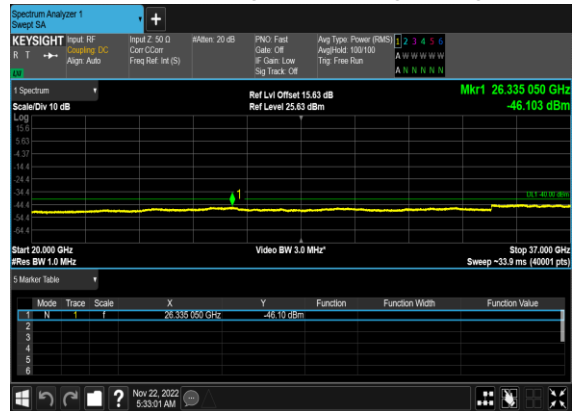

N48(20M)_DFT-s-OFDM_BPSK_Edge_1RB_Right_High_CH