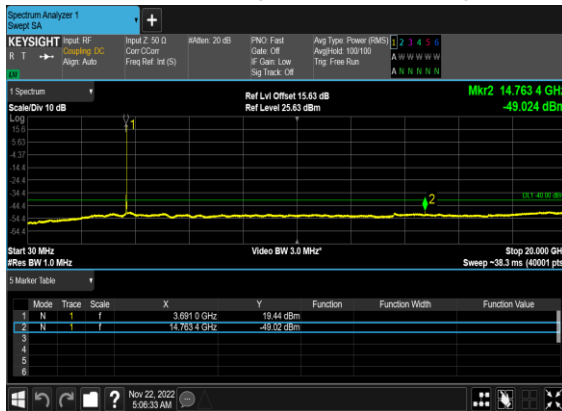

N48(10M)_DFT-s-OFDM_QPSK_Edge_1RB_Left_High_CH