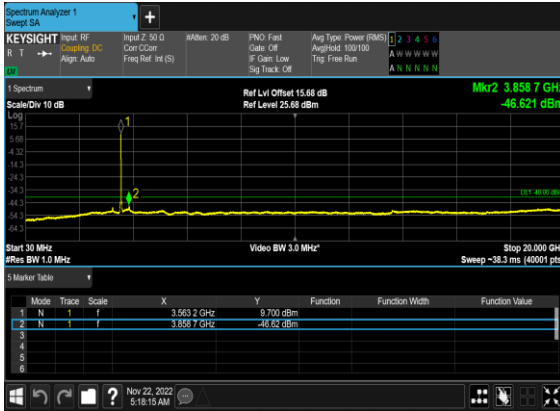

N48(20M)_DFT-s-OFDM_BPSK_Edge_1RB_Right_Low_CH

N48(20M)_DFT-s-OFDM_BPSK_Edge_1RB_Right_Low_CH

N48(20M)_DFT-s-OFDM_QPSK_Edge_1RB_Right_Low_CH

N48(20M)_DFT-s-OFDM_QPSK_Edge_1RB_Right_Low_CH

N48(20M)_DFT-s-OFDM_BPSK_Outer_Full_Low_CH