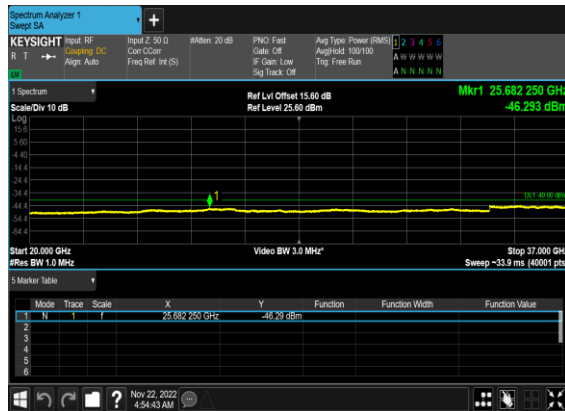

N48(10M)_DFT-s-OFDM_BPSK_Edge_1RB_Right_Low_CH

N48(10M)_DFT-s-OFDM_QPSK_Edge_1RB_Right_Low_CH

N48(10M)_DFT-s-OFDM_QPSK_Edge_1RB_Right_Low_CH

N48(10M)_DFT-s-OFDM_BPSK_Outer_Full_Low_CH

N48(10M)_DFT-s-OFDM_BPSK_Outer_Full_Low_CH