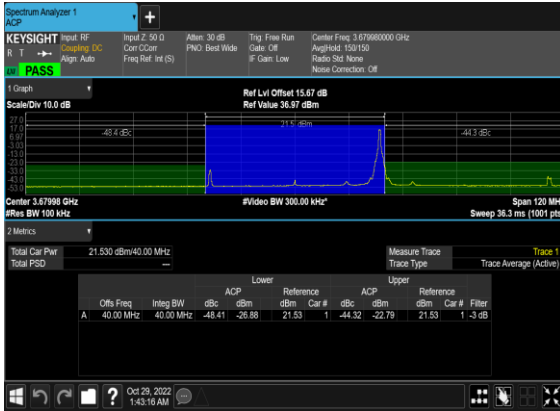

N48(40M)_DFT-s-OFDM_QPSK_Edge_1RB_Right_Mid_CH

N48(40M)_DFT-s-OFDM_PI_2-BPSK_Outer_Full_High_CH

N48(40M)_DFT-s-OFDM_PI_2-BPSK_Edge_1RB_Left_High_CH

N48(40M)_DFT-s-OFDM_PI_2-BPSK_Edge_1RB_Right_High_CH

N48(40M)_DFT-s-OFDM_QPSK_Outer_Full_High_CH