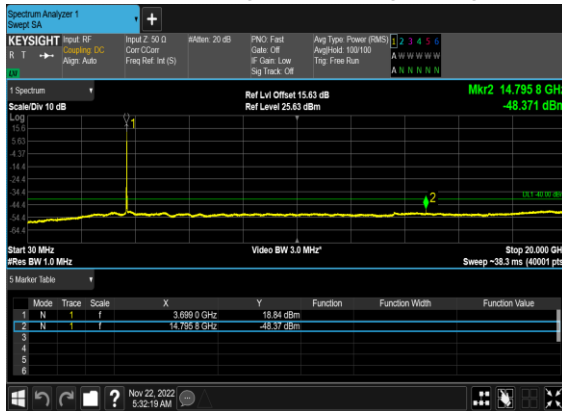

N48(20M)_DFT-s-OFDM_BPSK_Edge_1RB_Left_High_CH

N48(20M)_DFT-s-OFDM_BPSK_Edge_1RB_Left_High_CH

N48(20M)_DFT-s-OFDM_QPSK_Edge_1RB_Left_High_CH

N48(20M)_DFT-s-OFDM_QPSK_Edge_1RB_Left_High_CH

N48(20M)_DFT-s-OFDM_BPSK_Edge_1RB_Right_High_CH