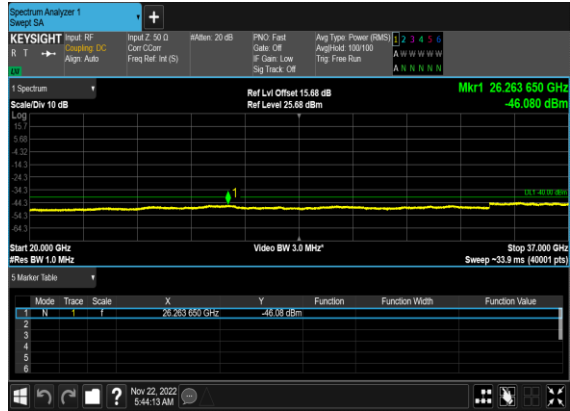

N48(40M)_DFT-s-OFDM_BPSK_Outer_Full_Low_CH