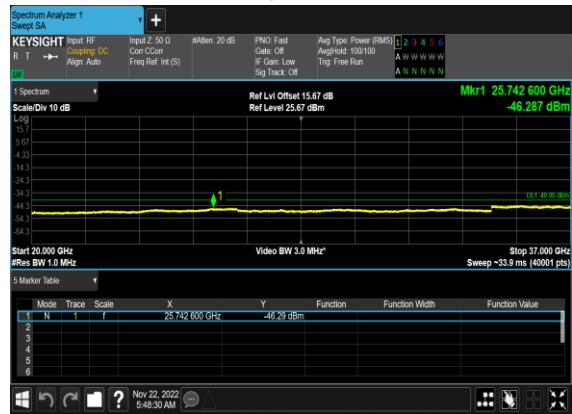

N48(40M)_DFT-s-OFDM_QPSK_Edge_1RB_Left_Mid_CH