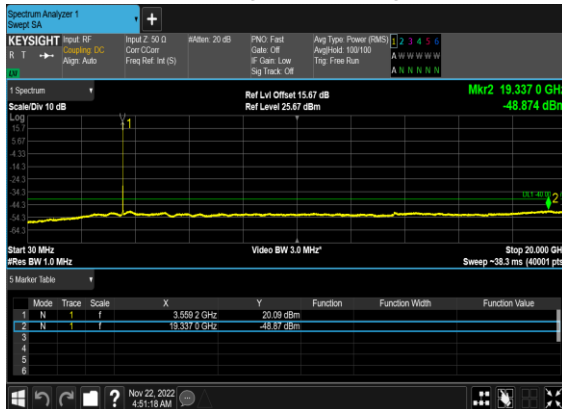

N48(10M)_DFT-s-OFDM_BPSK_Edge_1RB_Left_Low_CH

N48(10M)_DFT-s-OFDM_BPSK_Edge_1RB_Left_Low_CH

N48(10M)_DFT-s-OFDM_QPSK_Edge_1RB_Left_Low_CH

N48(10M)_DFT-s-OFDM_QPSK_Edge_1RB_Left_Low_CH

N48(10M)_DFT-s-OFDM_BPSK_Edge_1RB_Right_Low_CH