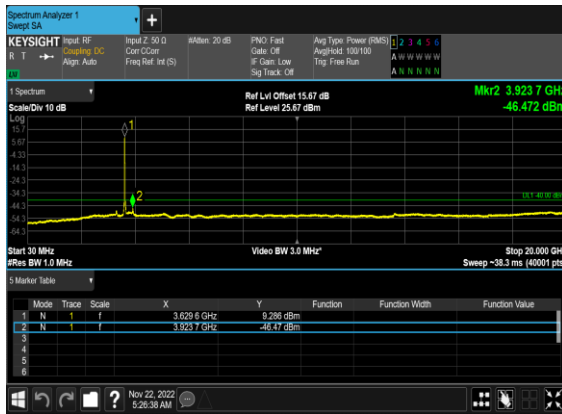

N48(20M)_DFT-s-OFDM_BPSK_Outer_Full_Mid_CH