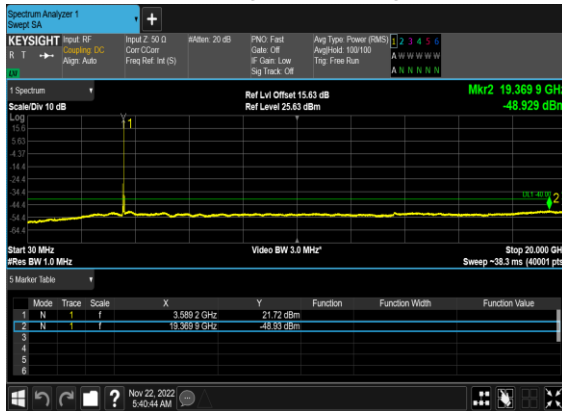

N48(40M)_DFT-s-OFDM_BPSK_Edge_1RB_Right_Low_CH