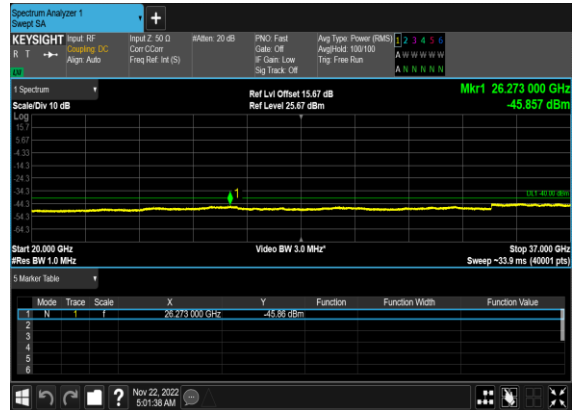

N48(10M)_DFT-s-OFDM_QPSK_Edge_1RB_Left_Mid_CH

N48(10M)_DFT-s-OFDM_BPSK_Edge_1RB_Right_Mid_CH

N48(10M)_DFT-s-OFDM_BPSK_Edge_1RB_Right_Mid_CH

N48(10M)_DFT-s-OFDM_QPSK_Edge_1RB_Right_Mid_CH

N48(10M)_DFT-s-OFDM_QPSK_Edge_1RB_Right_Mid_CH