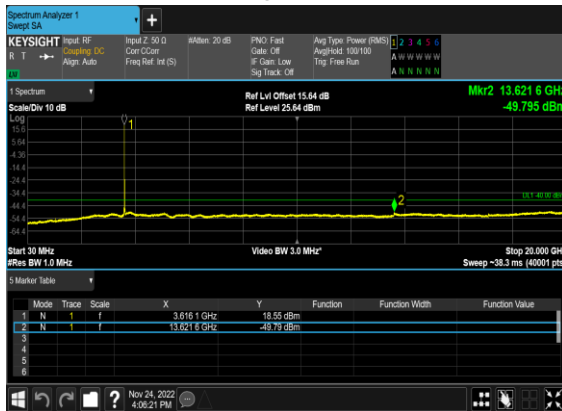

N48(20M)_DFT-s-OFDM_QPSK_Edge_1RB_Left_Mid_CH