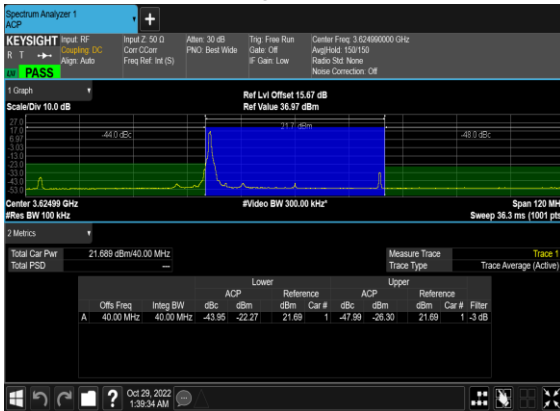

N48(40M)_DFT-s-OFDM_PI_2-BPSK_Outer_Full_Mid_CH

N48(40M)_DFT-s-OFDM_PI_2-BPSK_Edge_1RB_Left_Mid_CH

N48(40M)_DFT-s-OFDM_PI_2-BPSK_Edge_1RB_Right_Mid_CH

N48(40M)_DFT-s-OFDM_QPSK_Outer_Full_Mid_CH

N48(40M)_DFT-s-OFDM_QPSK_Edge_1RB_Left_Mid_CH