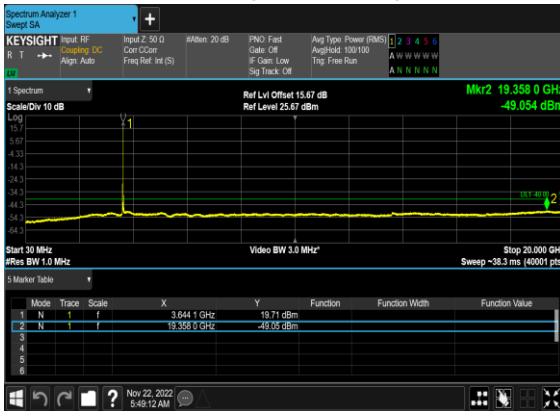

N48(40M)_DFT-s-OFDM_BPSK_Edge_1RB_Left_Mid_CH

N48(40M)_DFT-s-OFDM_QPSK_Edge_1RB_Left_Mid_CH

N48(40M)_DFT-s-OFDM_QPSK_Edge_1RB_Left_Mid_CH

N48(40M)_DFT-s-OFDM_BPSK_Edge_1RB_Right_Mid_CH

N48(40M)_DFT-s-OFDM_BPSK_Edge_1RB_Right_Mid_CH