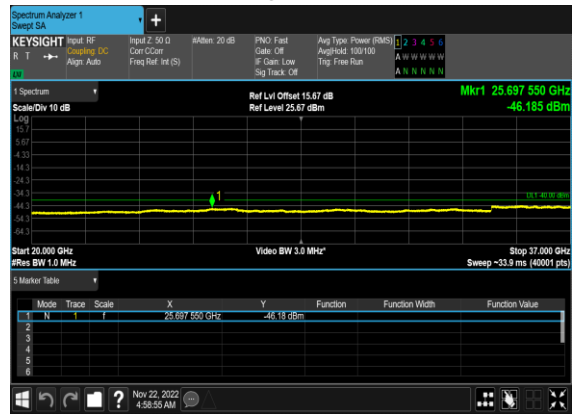

N48(10M)_DFT-s-OFDM_QPSK_Edge_1RB_Left_Mid_CH