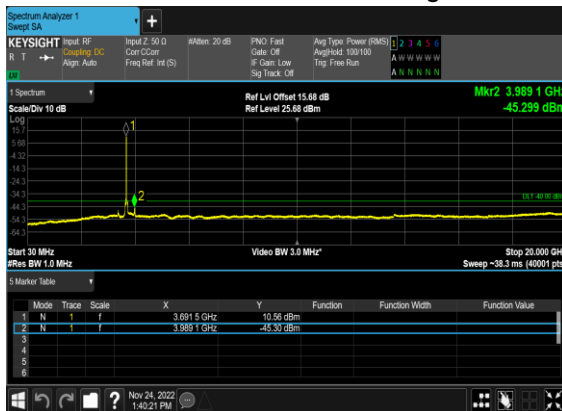

N48(20M)_DFT-s-
OFDM_QPSK_Outer_Full_High_CH