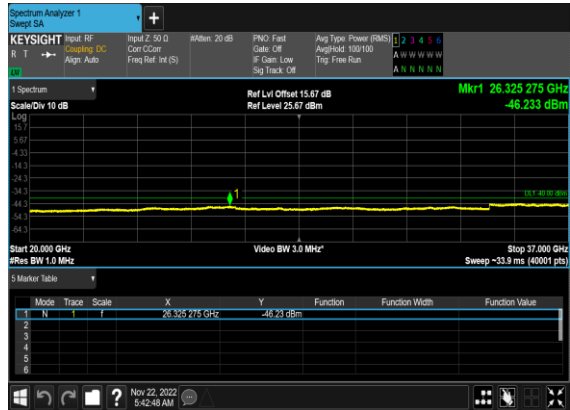

N48(40M)_DFT-s-OFDM_QPSK_Edge_1RB_Left_Low_CH

N48(40M)_DFT-s-OFDM_BPSK_Edge_1RB_Right_Low_CH

N48(40M)_DFT-s-OFDM_BPSK_Edge_1RB_Right_Low_CH

N48(40M)_DFT-s-OFDM_QPSK_Edge_1RB_Right_Low_CH

N48(40M)_DFT-s-OFDM_QPSK_Edge_1RB_Right_Low_CH