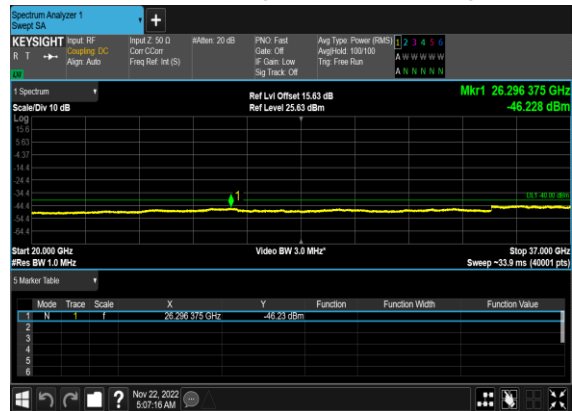

N48(10M)_DFT-s-OFDM_QPSK_Edge_1RB_Left_High_CH