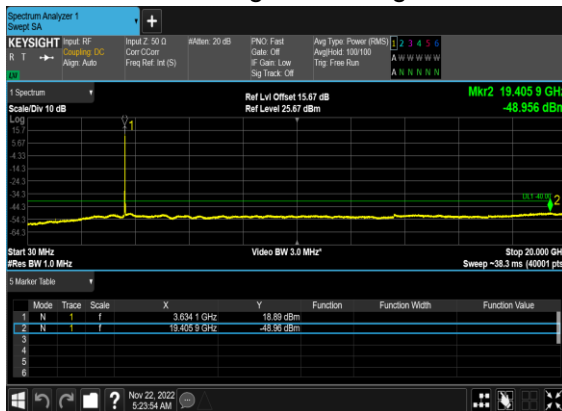

N48(20M)_DFT-s-OFDM_BPSK_Edge_1RB_Right_Mid_CH