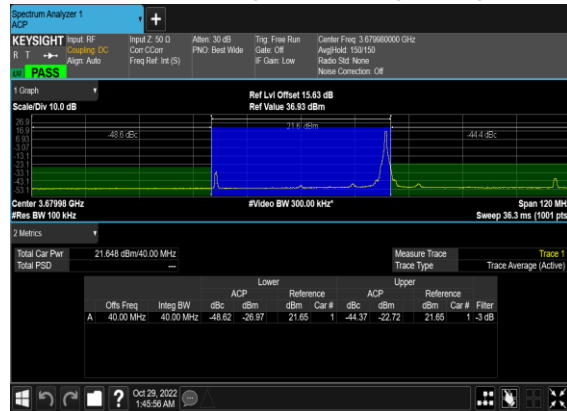

N48(40M)_DFT-s-OFDM_QPSK_Edge_1RB_Right_High_CH