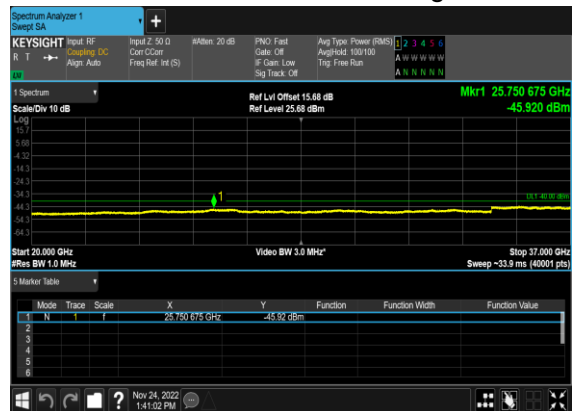

N48(20M)_DFT-s-
OFDM_QPSK_Outer_Full_High_CH