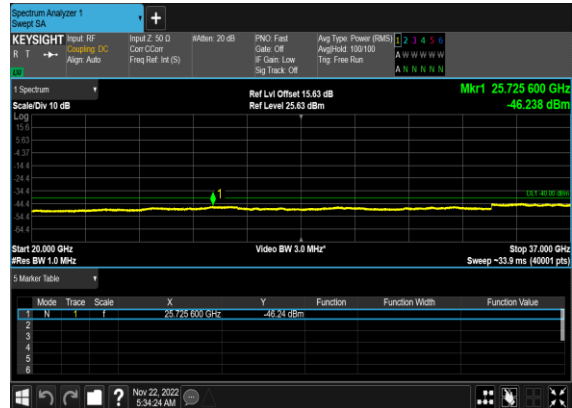

N48(20M)_DFT-s-
OFDM_QPSK_Edge_1RB_Right_High_CH