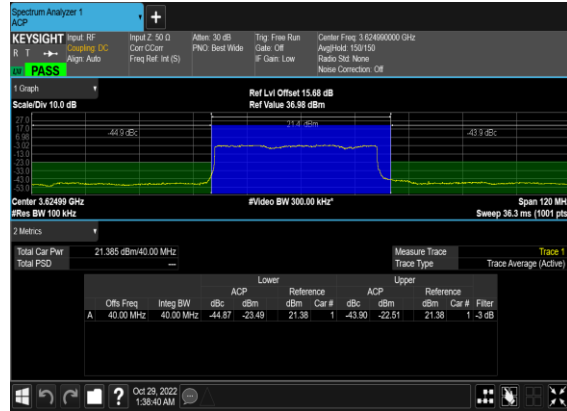

N48(40M)_DFT-s-OFDM_PI_2-BPSK_Outer_Full_Mid_CH

N48(40M)_DFT-s-OFDM_PI_2-BPSK_Edge_1RB_Left_Mid_CH

N48(40M)_DFT-s-OFDM_PI_2-BPSK_Edge_1RB_Right_Mid_CH

N48(40M)_DFT-s-OFDM_QPSK_Outer_Full_Mid_CH

N48(40M)_DFT-s-OFDM_QPSK_Edge_1RB_Left_Mid_CH