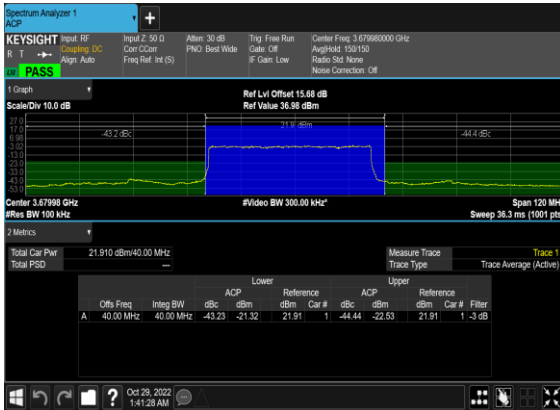

N48(40M)_DFT-s-OFDM_PI_2-BPSK_Outer_Full_High_CH