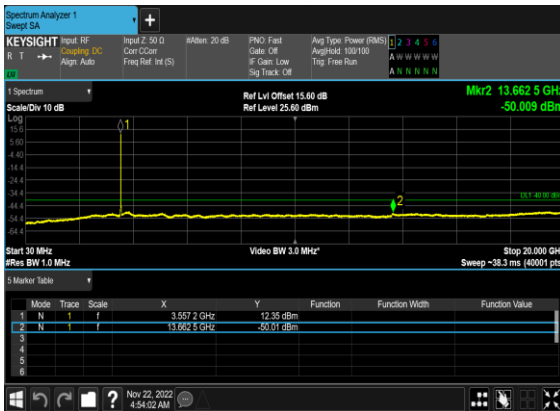

N48(10M)_DFT-s-OFDM_BPSK_Edge_1RB_Right_Low_CH

N48(10M)_DFT-s-OFDM_QPSK_Edge_1RB_Right_Low_CH

N48(10M)_DFT-s-OFDM_QPSK_Edge_1RB_Right_Low_CH

N48(10M)_DFT-s-OFDM_BPSK_Outer_Full_Low_CH

N48(10M)_DFT-s-OFDM_BPSK_Outer_Full_Low_CH