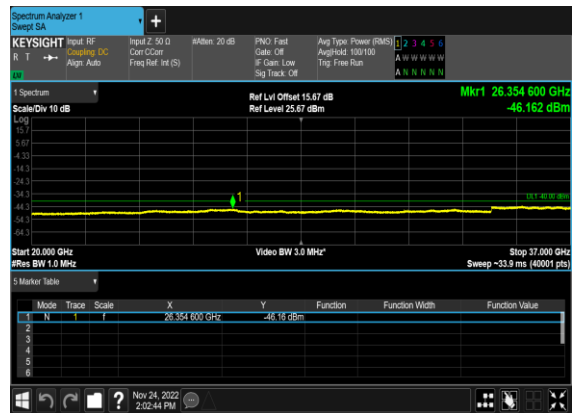

N48(20M)_DFT-s-OFDM_QPSK_Edge_1RB_Right_Mid_CH

N48(20M)_DFT-s-OFDM_BPSK_Outer_Full_Mid_CH

N48(20M)_DFT-s-OFDM_BPSK_Outer_Full_Mid_CH

N48(20M)_DFT-s-OFDM_QPSK_Outer_Full_Mid_CH

N48(20M)_DFT-s-OFDM_QPSK_Outer_Full_Mid_CH