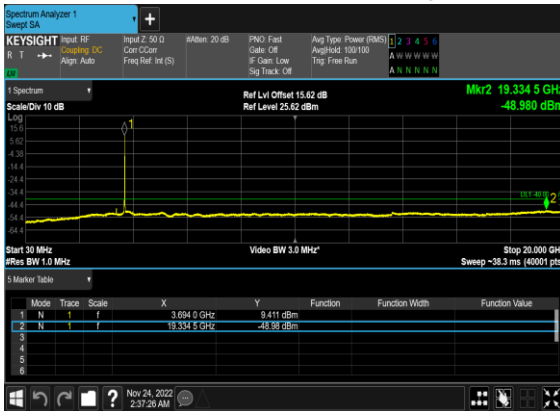

N48(10M)_DFT-s-OFDM_QPSK_Edge_1RB_Right_High_CH

N48(10M)_DFT-s-OFDM_QPSK_Edge_1RB_Right_High_CH

N48(10M)_DFT-s-OFDM_BPSK_Outer_Full_High_CH

N48(10M)_DFT-s-OFDM_BPSK_Outer_Full_High_CH

N48(10M)_DFT-s-OFDM_QPSK_Outer_Full_High_CH