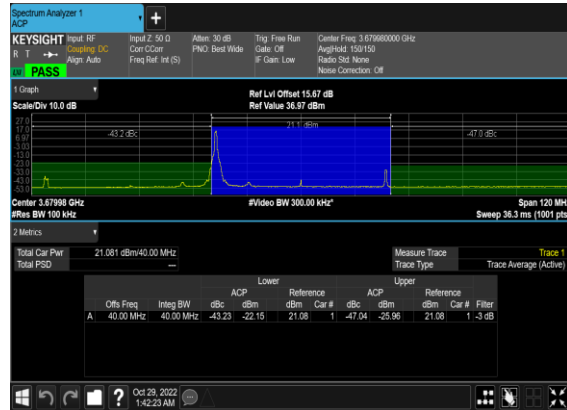

N48(40M)_DFT-s-OFDM_PI_2-BPSK_Edge_1RB_Left_High_CH