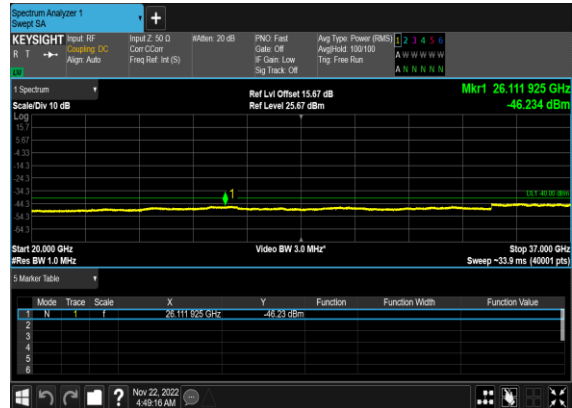

N48(10M)_DFT-s-OFDM_BPSK_Edge_1RB_Left_Low_CH