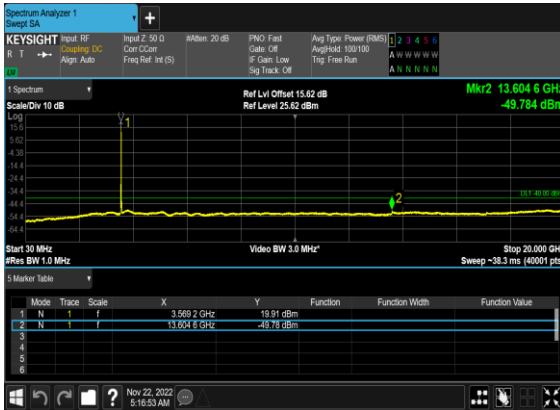

N48(20M)_DFT-s-OFDM_QPSK_Edge_1RB_Right_Low_CH