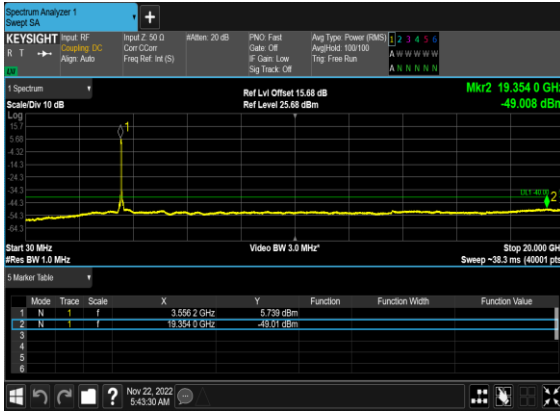

N48(40M)_DFT-s-OFDM_BPSK_Outer_Full_Low_CH