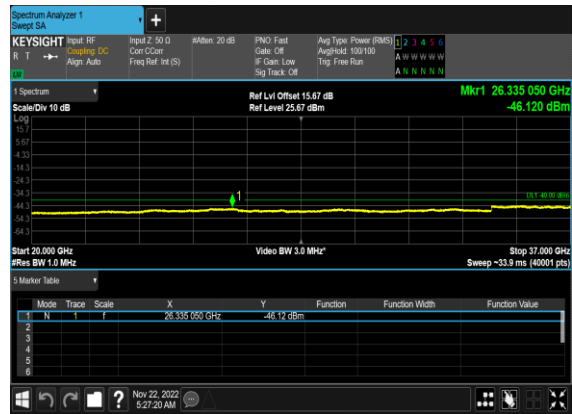

N48(20M)_DFT-s-OFDM_BPSK_Outer_Full_Mid_CH