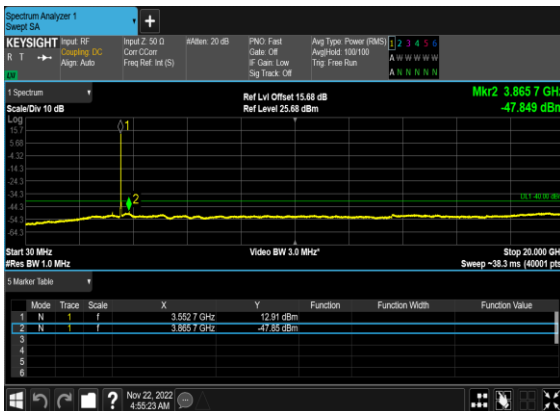

N48(10M)_DFT-s-OFDM_QPSK_Outer_Full_Low_CH