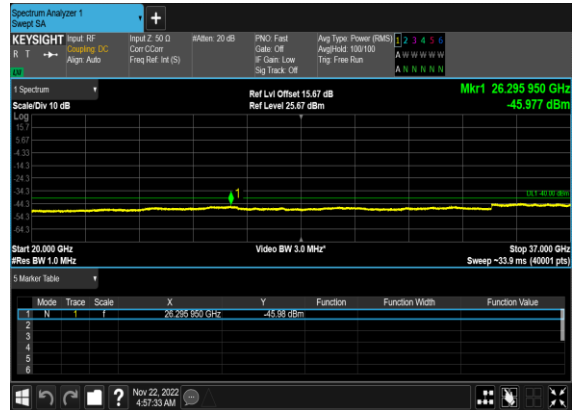

N48(10M)_DFT-s-OFDM_QPSK_Outer_Full_Low_CH

N48(10M)_DFT-s-OFDM_QPSK_Outer_Full_Low_CH

N48(10M)_DFT-s-OFDM_BPSK_Edge_1RB_Left_Mid_CH

N48(10M)_DFT-s-OFDM_BPSK_Edge_1RB_Left_Mid_CH

N48(10M)_DFT-s-OFDM_QPSK_Edge_1RB_Left_Mid_CH