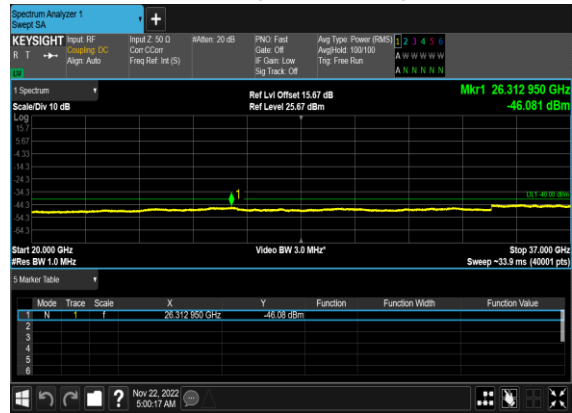

N48(10M)_DFT-s-OFDM_BPSK_Edge_1RB_Right_Mid_CH