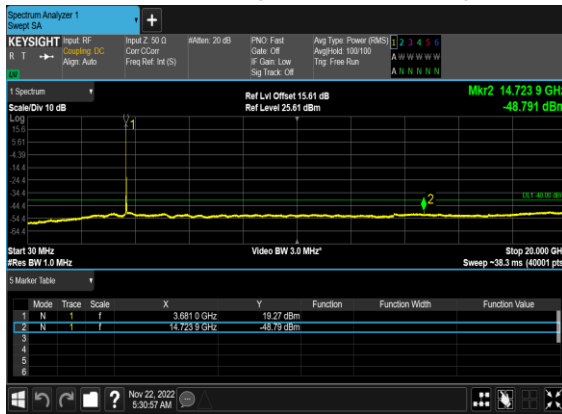

N48(20M)_DFT-s-OFDM_QPSK_Edge_1RB_Left_High_CH