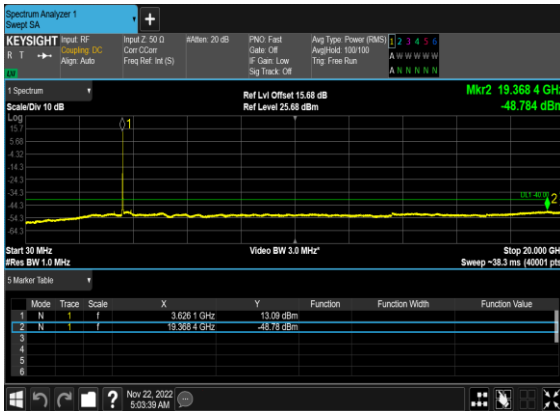

N48(10M)_DFT-s-OFDM_QPSK_Outer_Full_Mid_CH