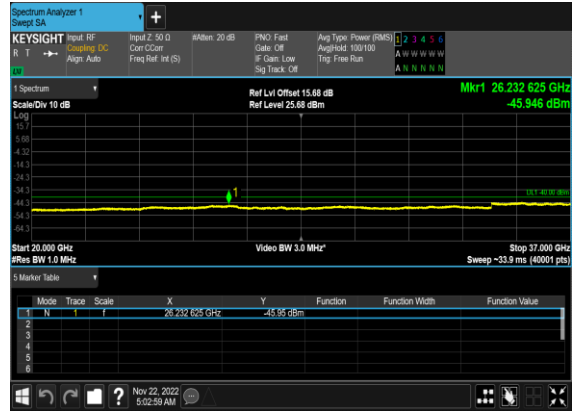

N48(10M)_DFT-s-OFDM_BPSK_Outer_Full_Mid_CH