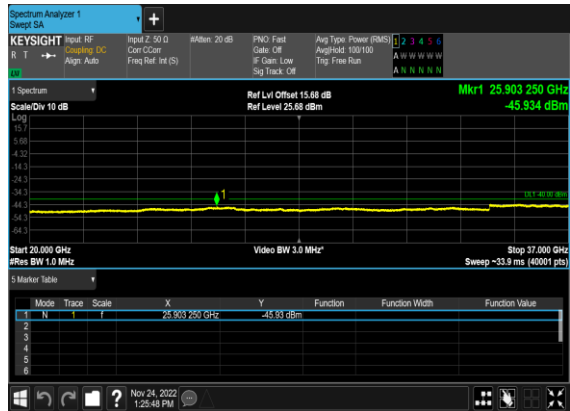

N48(20M)_DFT-s-OFDM_QPSK_Outer_Full_Low_CH