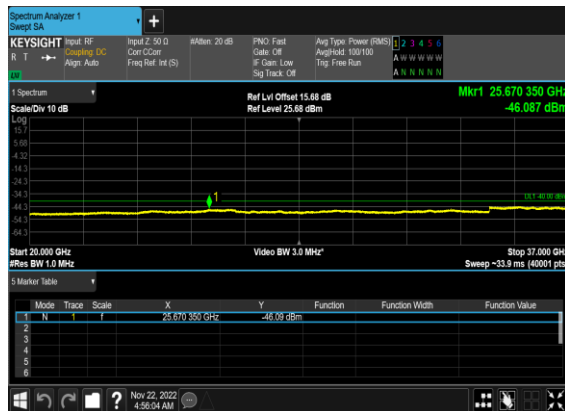

N48(10M)_DFT-s-OFDM_QPSK_Outer_Full_Low_CH