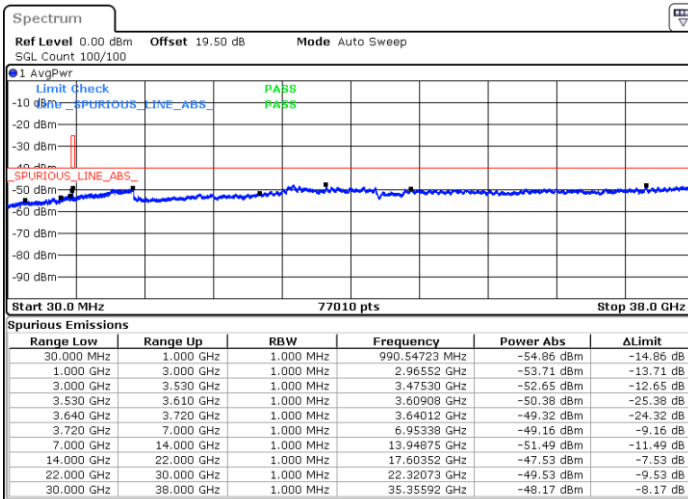

Highest Channel / 1RB0

Highest Channel / 1RBmax

Date: 8.NOV.2022 18:23:43

Date: 8.NOV.2022 18:35:50

Highest Channel / FullIRB

N/A

Date: 8.NOV.2022 18:11:37

LTE Band 48 / 5MHz

16QAM

Lowest Channel / 1RB0

Lowest Channel / 1RBmax

Date: 8.NOV.2022 16:13:10

Date: 8.NOV.2022 16:37:24

Lowest Channel / FullIRB

N/A

Date: 8.NOV.2022 16:25:17

LTE Band 48 / 5MHz

16QAM

Middle Channel / 1RB0

Middle Channel / 1RBmax

Date: 8.NOV.2022 16:17:11

Date: 8.NOV.2022 16:41:26

Middle Channel / FullIRB

N/A

Date: 8.NOV.2022 16:29:19

LTE Band 48 / 5MHz

16QAM

Highest Channel / 1RB0

Highest Channel / 1RBmax

Date: 8.NOV.2022 16:21:13

Date: 8.NOV.2022 16:45:28

Highest Channel / FullIRB