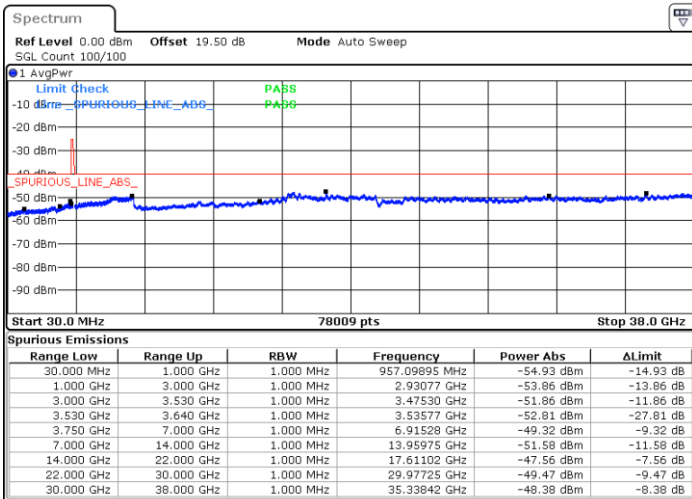

Middle Channel / 1RB0

Middle Channel / 1RBmax

Date: 8.NOV.2022 17:29:54

Date: 8.NOV.2022 17:54:07

Middle Channel / FullIRB

N/A

Date: 8.NOV.2022 17:42:01

LTE Band 48 / 15MHz

16QAM

Highest Channel / 1RB0

Highest Channel / 1RBmax

Date: 8.NOV.2022 17:33:55

Date: 8.NOV.2022 17:58:09

Highest Channel / FullIRB

N/A

Date: 8.NOV.2022 17:46:02

LTE Band 48 / 20MHz

16QAM

Lowest Channel / 1RB0

Lowest Channel / 1RBmax

Date: 8.NOV.2022 18:14:19

Date: 8.NOV.2022 18:26:25

Lowest Channel / FullIRB

N/A