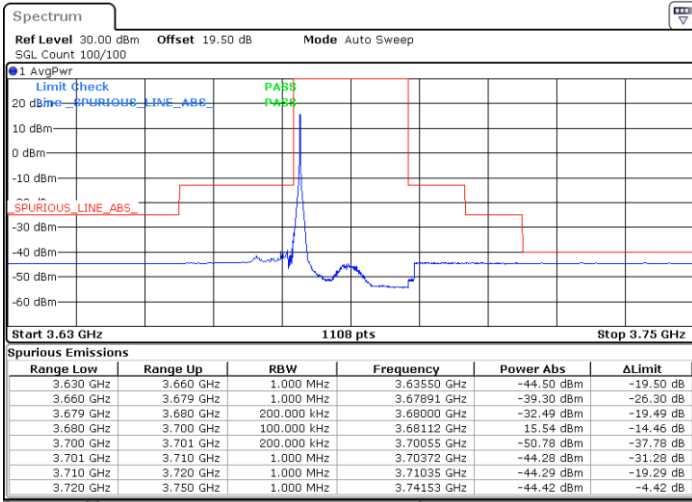

Date: 12.NOV.2022 15:17:08

LTE Band 48 / 20MHz

64QAM

Highest Channel / 1RB0

Highest Channel / 1RBmax

Date: 8.NOV.2022 15:51:14

Date: 8.NOV.2022 16:03:28

Highest Channel / FullIRB

N/A

Date: 8.NOV.2022 15:38:59

Conducted Spurious Emission

LTE Band 48 / 5MHz

QPSK

Lowest Channel / 1RB0

Lowest Channel / 1RBmax

Date: 8.NOV.2022 16:11:49