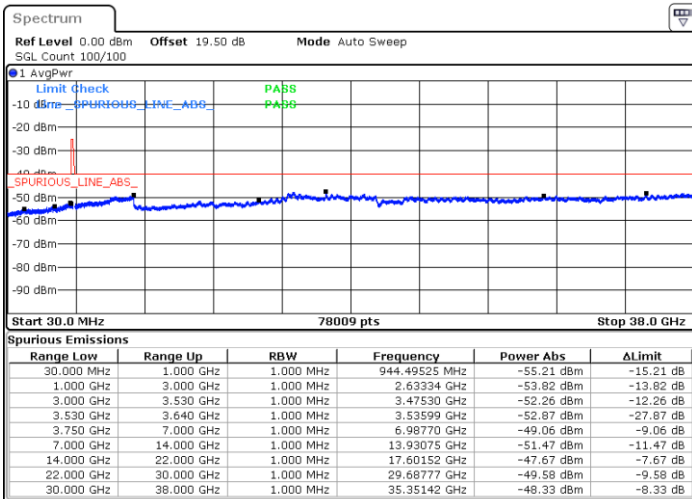

Lowest Channel / FullRB

N/A

Date: 8.NOV.2022 17:01:39

LTE Band 48 / 10MHz

16QAM

MiddleChannel / 1RB0

Middle Channel / 1RBmax

Date: 8.NOV.2022 16:53:34

Date: 8.NOV.2022 17:17:47

Middle Channel / FullIRB

N/A

Date: 8.NOV.2022 17:05:40

LTE Band 48 / 10MHz

16QAM

Highest Channel / 1RB0

Highest Channel / 1RBmax

Date: 8.NOV.2022 16:57:36

Date: 8.NOV.2022 17:21:49

Highest Channel / FullIRB

N/A

Date: 8.NOV.2022 17:09:42

LTE Band 48 / 15MHz

16QAM

Lowest Channel / 1RB0