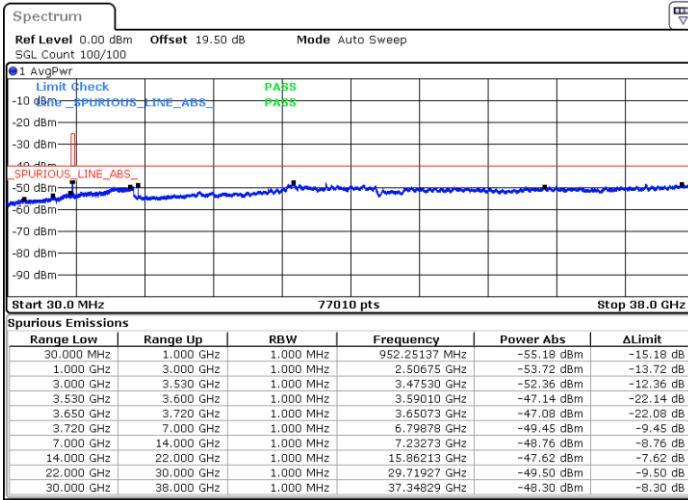

LTE Band 48 / 20MHz

16QAM

Lowest Channel / 1RB0

Lowest Channel / 1RBmax

Date: 8.NOV.2022 18:14:19

Date: 8.NOV.2022 18:26:25

Lowest Channel / FullIRB

N/A

Date: 8.NOV.2022 18:02:13

LTE Band 48 / 20MHz

16QAM

Middle Channel / 1RB0

Middle Channel / 1RBmax

Date: 8.NOV.2022 18:18:21

Date: 8.NOV.2022 18:30:27

Middle Channel / FullIRB

N/A

Date: 8.NOV.2022 18:06:14

LTE Band 48 / 20MHz

16QAM

Highest Channel / 1RB0

Highest Channel / 1RBmax

Date: 8.NOV.2022 18:22:22

Date: 8.NOV.2022 18:34:29