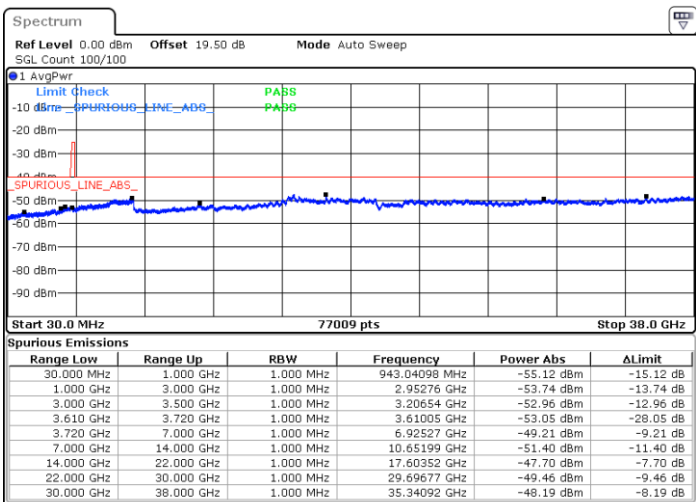

Date: 12.NOV.2022 15:17:08

LTE Band 48 / 20MHz

64QAM

Highest Channel / 1RB0

Highest Channel / 1RBmax

Date: 8.NOV.2022 15:51:14

Date: 8.NOV.2022 16:03:28

Highest Channel / FullIRB

N/A

Date: 8.NOV.2022 15:38:59

Conducted Spurious Emission

LTE Band 48 / 5MHz

QPSK

Lowest Channel / 1RB0

Lowest Channel / 1RBmax

Date: 8.NOV.2022 16:11:49

Date: 8.NOV.2022 16:36:03

Lowest Channel / FullIRB

N/A

Date: 8.NOV.2022 16:23:56

LTE Band 48 / 5MHz

QPSK

Middle Channel / 1RB0

Middle Channel / 1RBmax