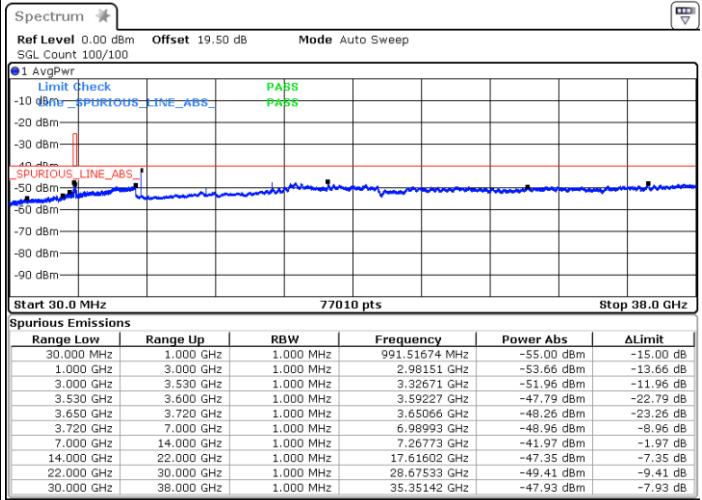

Date: 8.NOV.2022 17:56:48

Highest Channel / FullIRB

N/A

Date: 8.NOV.2022 17:44:41

LTE Band 48 / 20MHz

QPSK

Lowest Channel / 1RB0

Lowest Channel / 1RBmax

Date: 8.NOV.2022 18:15:40

Date: 8.NOV.2022 18:27:47

Lowest Channel / FullIRB

N/A

Date: 8.NOV.2022 18:03:33

LTE Band 48 / 20MHz

QPSK

Middle Channel / 1RB0

Middle Channel / 1RBmax

Date: 12.NOV.2022 15:05:14

Date: 12.NOV.2022 15:10:52

Middle Channel / FullIRB

N/A

Date: 8.NOV.2022 18:04:54

LTE Band 48 / 20MHz

QPSK

Highest Channel / 1RB0

Highest Channel / 1RBmax

Date: 8.NOV.2022 18:23:43

Date: 8.NOV.2022 18:35:50

Highest Channel / FullIRB

N/A

Date: 8.NOV.2022 18:11:37

LTE Band 48 / 5MHz