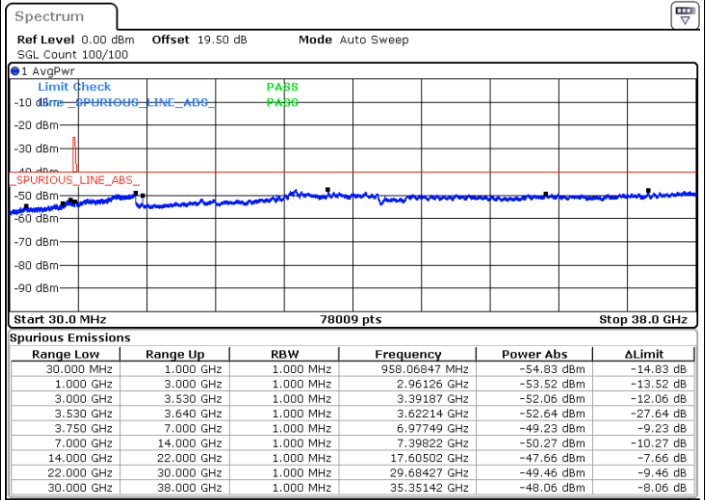

Date: 8.NOV.2022 18:02:13

LTE Band 48 / 20MHz

16QAM

Middle Channel / 1RB0

Middle Channel / 1RBmax

Date: 8.NOV.2022 18:18:21

Date: 8.NOV.2022 18:30:27

Middle Channel / FullIRB

N/A

Date: 8.NOV.2022 18:06:14

LTE Band 48 / 20MHz

16QAM

Highest Channel / 1RB0

Highest Channel / 1RBmax

Date: 8.NOV.2022 18:22:22

Date: 8.NOV.2022 18:34:29