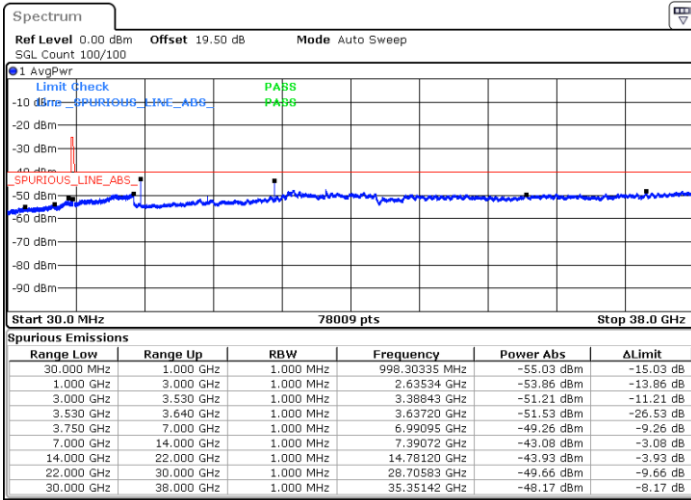

Date: 8.NOV.2022 16:36:03

Lowest Channel / FullIRB

N/A

Date: 8.NOV.2022 16:23:56

LTE Band 48 / 5MHz

QPSK

Middle Channel / 1RB0

Middle Channel / 1RBmax

Date: 21.NOV.2022 21:05:32

Date: 21.NOV.2022 21:55:20

Middle Channel / FullIRB

N/A

Date: 8.NOV.2022 16:30:40

LTE Band 48 / 5MHz

QPSK

Highest Channel / 1RB0

Highest Channel / 1RBmax

Date: 8.NOV.2022 16:19:52

Date: 8.NOV.2022 16:44:07

Highest Channel / FullIRB

N/A

Date: 8.NOV.2022 16:32:00

LTE Band 48 / 10MHz

QPSK

Lowest Channel / 1RB0

Lowest Channel / 1RBmax

Date: 8.NOV.2022 16:50:53

Date: 8.NOV.2022 17:15:06

Lowest Channel / FullRB

N/A

Date: 8.NOV.2022 17:03:00

LTE Band 48 / 10MHz