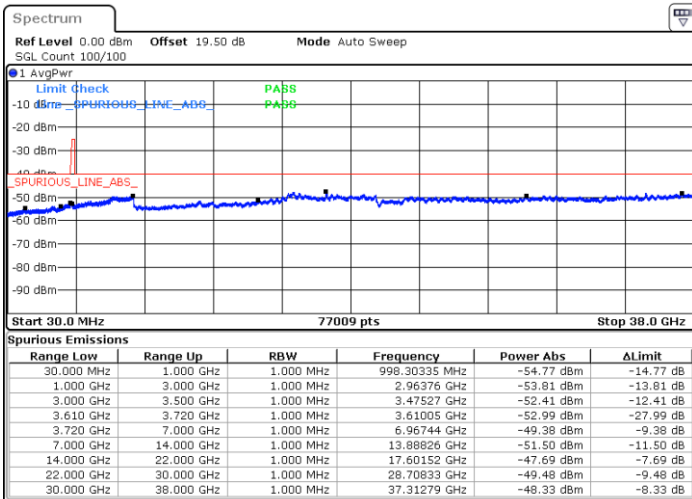

Highest Channel / 1RBmax

Date: 8.NOV.2022 16:19:52

Date: 8.NOV.2022 16:44:07

Highest Channel / FullIRB

N/A

Date: 8.NOV.2022 16:32:00

LTE Band 48 / 10MHz

QPSK

Lowest Channel / 1RB0

Lowest Channel / 1RBmax

Date: 8.NOV.2022 16:50:53

Date: 8.NOV.2022 17:15:06

Lowest Channel / FullRB

N/A

Date: 8.NOV.2022 17:03:00

LTE Band 48 / 10MHz

LTE Band 48 / 10MHz

QPSK

Highest Channel / 1RB0

Highest Channel / 1RBmax

Date: 8.NOV.2022 16:58:57

Date: 8.NOV.2022 17:23:10

Highest Channel / FullIRB

N/A