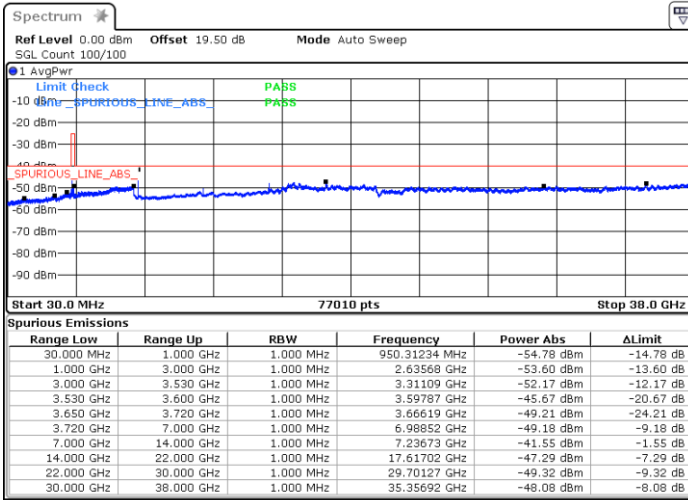

Date: 8.NOV.2022 17:11:03

LTE Band 48 / 15MHz

QPSK

Lowest Channel / 1RB0

Lowest Channel / 1RBmax

Date: 8.NOV.2022 17:24:31

Date: 8.NOV.2022 17:48:44

Lowest Channel / FullIRB

N/A

Date: 8.NOV.2022 17:36:37

LTE Band 48 / 15MHz

QPSK

Middle Channel / 1RB0

Middle Channel / 1RBmax

Date: 12.NOV.2022 15:00:14

Date: 8.NOV.2022 17:55:28

Middle Channel / FullIRB

N/A

Date: 8.NOV.2022 17:43:21

LTE Band 48 / 15MHz

QPSK

Highest Channel / 1RB0

Highest Channel / 1RBmax

Date: 8.NOV.2022 17:32:35

Date: 8.NOV.2022 17:56:48

Highest Channel / FullIRB

N/A

Date: 8.NOV.2022 17:44:41

LTE Band 48 / 20MHz

QPSK

Lowest Channel / 1RB0

Lowest Channel / 1RBmax