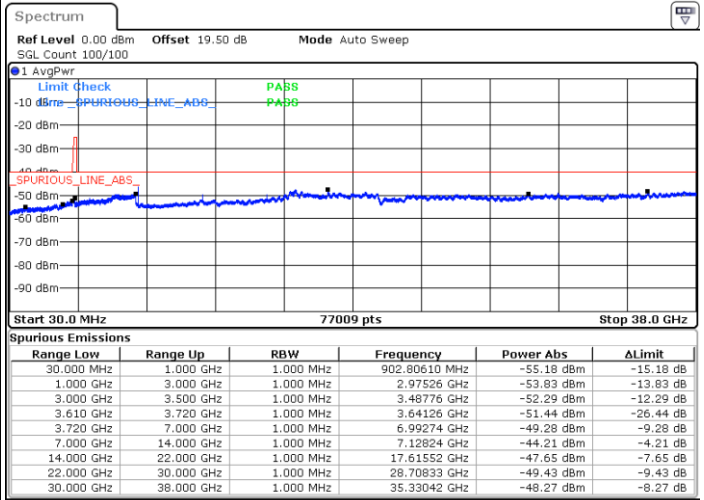

LTE Band 48 / 10MHz

QPSK

Highest Channel / 1RB0

Highest Channel / 1RBmax

Date: 8.NOV.2022 16:58:57

Date: 8.NOV.2022 17:23:10

Highest Channel / FullIRB

N/A

Date: 8.NOV.2022 17:11:03

LTE Band 48 / 15MHz

QPSK

Lowest Channel / 1RB0

Lowest Channel / 1RBmax

Date: 8.NOV.2022 17:24:31

Date: 8.NOV.2022 17:48:44

Lowest Channel / FullIRB

N/A

Date: 8.NOV.2022 17:36:37

LTE Band 48 / 15MHz

QPSK

Middle Channel / 1RB0

Middle Channel / 1RBmax

Date: 12.NOV.2022 15:00:14

Date: 8.NOV.2022 17:55:28

Middle Channel / FullIRB

N/A

Date: 8.NOV.2022 17:43:21

LTE Band 48 / 15MHz

QPSK

Highest Channel / 1RB0

Highest Channel / 1RBmax

Date: 8.NOV.2022 17:32:35