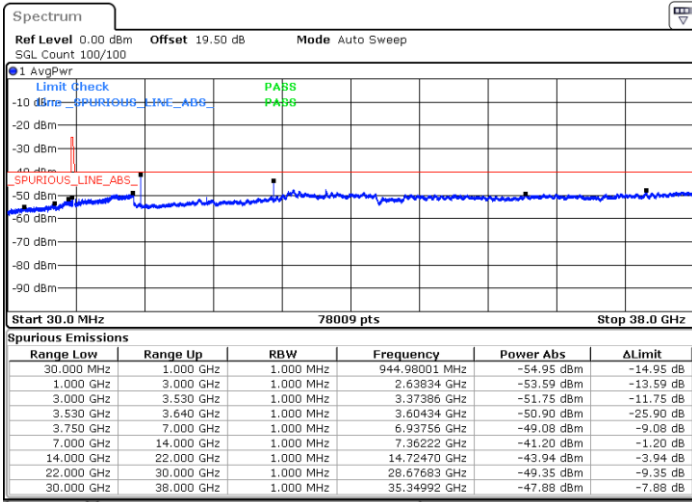

Date: 8.NOV.2022 17:56:48

Highest Channel / FullIRB

N/A

Date: 8.NOV.2022 17:44:41

LTE Band 48 / 20MHz

QPSK

Lowest Channel / 1RB0

Lowest Channel / 1RBmax

Date: 8.NOV.2022 18:15:40

Date: 8.NOV.2022 18:27:47

Lowest Channel / FullIRB

N/A

Date: 8.NOV.2022 18:03:33

LTE Band 48 / 20MHz

QPSK

Middle Channel / 1RB0

Middle Channel / 1RBmax

Date: 12.NOV.2022 15:05:14

Date: 12.NOV.2022 15:10:52

Middle Channel / FullIRB

N/A

Date: 8.NOV.2022 18:04:54

LTE Band 48 / 20MHz

QPSK

Highest Channel / 1RB0

Highest Channel / 1RBmax

Date: 8.NOV.2022 18:23:43

Date: 8.NOV.2022 18:35:50

Highest Channel / FullIRB

N/A

Date: 8.NOV.2022 18:11:37

LTE Band 48 / 5MHz