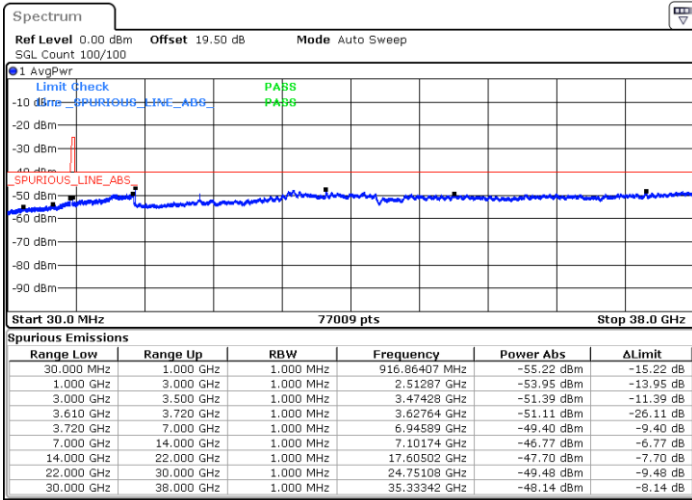

LTE Band 48 / 10MHz

QPSK

Highest Channel / 1RB0

Highest Channel / 1RBmax

Date: 8.NOV.2022 16:58:57

Date: 8.NOV.2022 17:23:10

Highest Channel / FullIRB

N/A

Date: 8.NOV.2022 17:11:03

LTE Band 48 / 15MHz

QPSK

Lowest Channel / 1RB0

Lowest Channel / 1RBmax

Date: 8.NOV.2022 17:24:31

Date: 8.NOV.2022 17:48:44

Lowest Channel / FullIRB

N/A

Date: 8.NOV.2022 17:36:37

LTE Band 48 / 15MHz

QPSK

Middle Channel / 1RB0

Middle Channel / 1RBmax

Date: 12.NOV.2022 15:00:14

Date: 8.NOV.2022 17:55:28

Middle Channel / FullIRB

N/A

Date: 8.NOV.2022 17:43:21

LTE Band 48 / 15MHz

QPSK

Highest Channel / 1RB0

Highest Channel / 1RBmax

Date: 8.NOV.2022 17:32:35