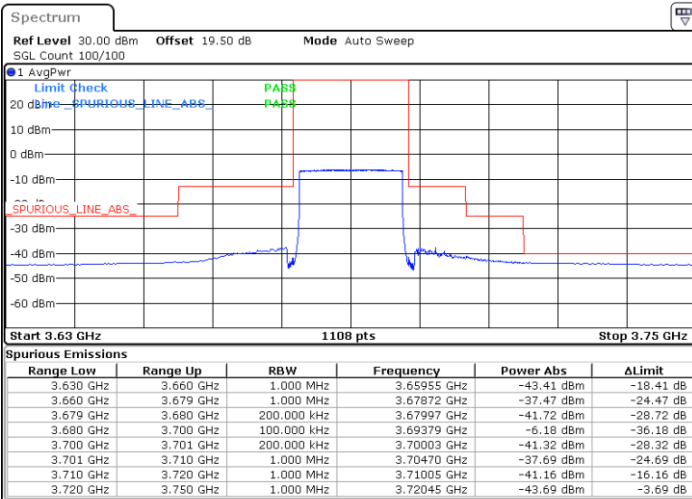

Date: 12.NOV.2022 15:17:08

LTE Band 48 / 20MHz

64QAM

Highest Channel / 1RB0

Highest Channel / 1RBmax

Date: 8.NOV.2022 15:51:14

Date: 8.NOV.2022 16:03:28

Highest Channel / FullIRB

N/A

Date: 8.NOV.2022 15:38:59

Conducted Spurious Emission

LTE Band 48 / 5MHz

QPSK

Lowest Channel / 1RB0

Lowest Channel / 1RBmax

Date: 8.NOV.2022 16:11:49