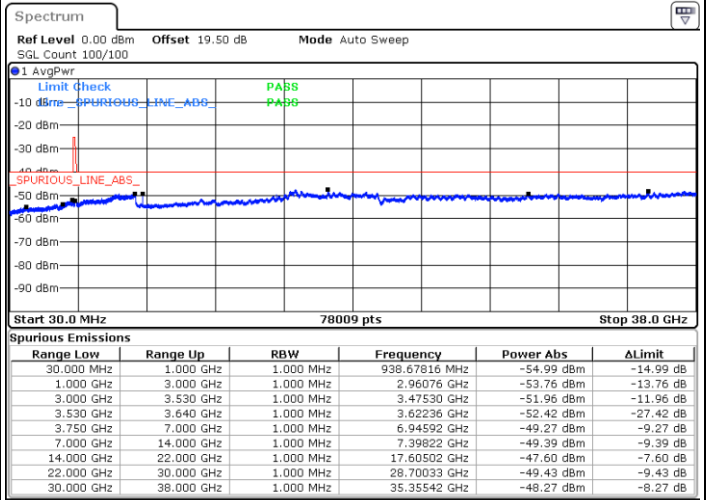

Lowest Channel / 1RBmax

Date: 8.NOV.2022 17:25:52

Date: 8.NOV.2022 17:50:05

Lowest Channel / FullIRB

N/A

Date: 8.NOV.2022 17:37:58

LTE Band 48 / 15MHz

16QAM

Middle Channel / 1RB0

Middle Channel / 1RBmax

Date: 8.NOV.2022 17:29:54

Date: 8.NOV.2022 17:54:07

Middle Channel / FullIRB

N/A

Date: 8.NOV.2022 17:42:01

LTE Band 48 / 15MHz

16QAM

Highest Channel / 1RB0

Highest Channel / 1RBmax

Date: 8.NOV.2022 17:33:55

Date: 8.NOV.2022 17:58:09

Highest Channel / FullIRB

N/A

Date: 8.NOV.2022 17:46:02