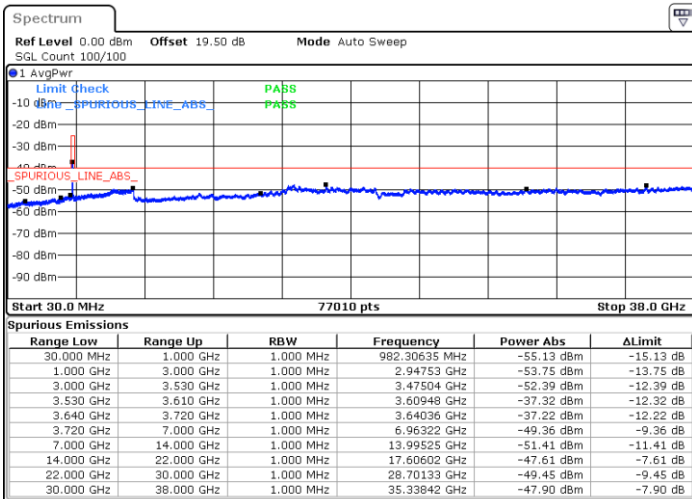

Lowest Channel / 1RB0

Lowest Channel / 1RBmax

Date: 8.NOV.2022 16:50:53

Date: 8.NOV.2022 17:15:06

Lowest Channel / FullRB

N/A

Date: 8.NOV.2022 17:03:00

LTE Band 48 / 10MHz

QPSK

MiddleChannel / 1RB0

Middle Channel / 1RBmax

Date: 8.NOV.2022 16:52:13

Date: 21.NOV.2022 23:04:40

Middle Channel / FullIRB

N/A

Date: 8.NOV.2022 17:04:20

LTE Band 48 / 10MHz

QPSK

Highest Channel / 1RB0

Highest Channel / 1RBmax

Date: 8.NOV.2022 16:58:57

Date: 8.NOV.2022 17:23:10

Highest Channel / FullIRB

N/A

Date: 8.NOV.2022 17:11:03

LTE Band 48 / 15MHz

QPSK

Lowest Channel / 1RB0

Lowest Channel / 1RBmax

Date: 8.NOV.2022 17:24:31

Date: 8.NOV.2022 17:48:44

Lowest Channel / FullIRB