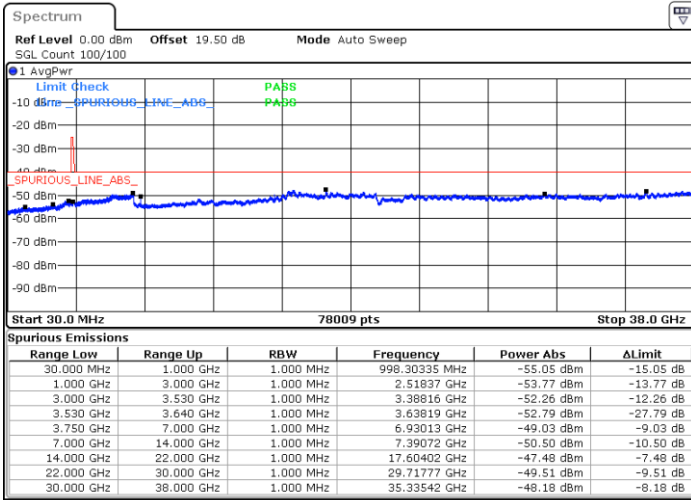

LTE Band 48 / 5MHz

16QAM

Middle Channel / 1RB0

Middle Channel / 1RBmax

Date: 8.NOV.2022 16:17:11

Date: 8.NOV.2022 16:41:26

Middle Channel / FullIRB

N/A

Date: 8.NOV.2022 16:29:19

LTE Band 48 / 5MHz

16QAM

Highest Channel / 1RB0

Highest Channel / 1RBmax

Date: 8.NOV.2022 16:21:13

Date: 8.NOV.2022 16:45:28

Highest Channel / FullIRB

N/A

Date: 8.NOV.2022 16:33:21

LTE Band 48 / 10MHz

16QAM

Lowest Channel / 1RB0

Lowest Channel / 1RBmax

Date: 8.NOV.2022 16:49:32

Date: 8.NOV.2022 17:13:45