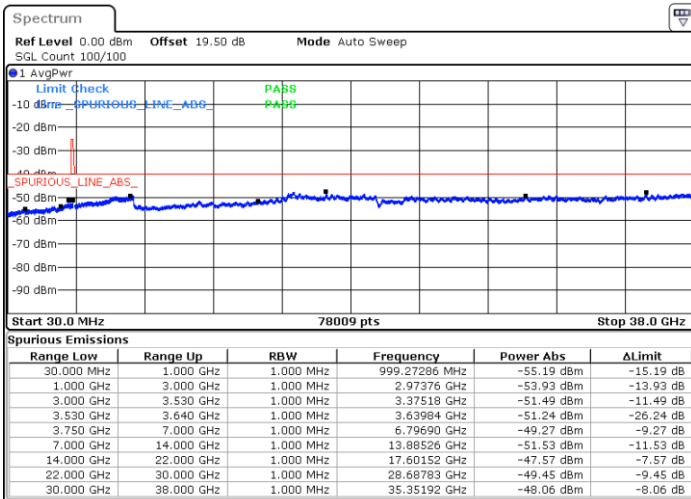

Highest Channel / FullIRB

N/A

Date: 8.NOV.2022 18:10:16