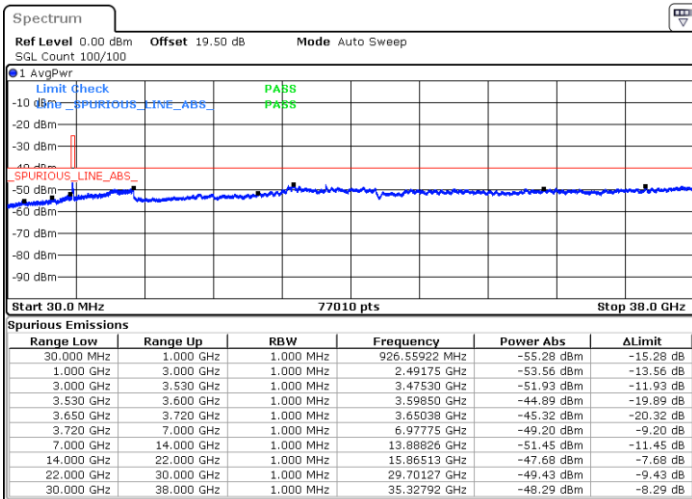

Date: 8.NOV.2022 16:57:36

Date: 8.NOV.2022 17:21:49

Highest Channel / FullIRB

N/A

Date: 8.NOV.2022 17:09:42

LTE Band 48 / 15MHz

16QAM

Lowest Channel / 1RB0

Lowest Channel / 1RBmax

Date: 8.NOV.2022 17:25:52

Date: 8.NOV.2022 17:50:05

Lowest Channel / FullIRB

N/A

Date: 8.NOV.2022 17:37:58

LTE Band 48 / 15MHz

16QAM

Middle Channel / 1RB0

Middle Channel / 1RBmax

Date: 8.NOV.2022 17:29:54

Date: 8.NOV.2022 17:54:07

Middle Channel / FullIRB

N/A

Date: 8.NOV.2022 17:42:01

LTE Band 48 / 15MHz

16QAM

Highest Channel / 1RB0

Highest Channel / 1RBmax

Date: 8.NOV.2022 17:33:55

Date: 8.NOV.2022 17:58:09

Highest Channel / FullIRB

N/A

Date: 8.NOV.2022 17:46:02