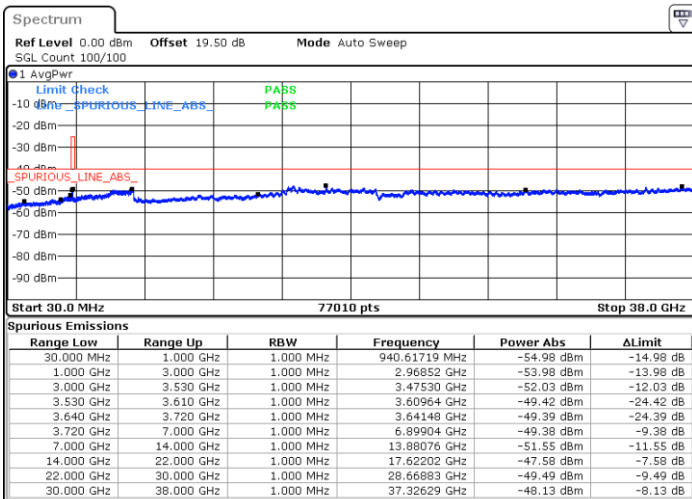

N/A

Date: 8.NOV.2022 15:38:59

Conducted Spurious Emission

LTE Band 48 / 5MHz

QPSK

Lowest Channel / 1RB0

Lowest Channel / 1RBmax

Date: 8.NOV.2022 16:11:49

Date: 8.NOV.2022 16:36:03

Lowest Channel / FullIRB

N/A

Date: 8.NOV.2022 16:23:56

LTE Band 48 / 5MHz

QPSK

Middle Channel / 1RB0

Middle Channel / 1RBmax

Date: 21.NOV.2022 21:05:32

Date: 21.NOV.2022 21:55:20

Middle Channel / FullIRB

N/A

Date: 8.NOV.2022 16:30:40

LTE Band 48 / 5MHz

QPSK

Highest Channel / 1RB0

Highest Channel / 1RBmax

Date: 8.NOV.2022 16:19:52

Date: 8.NOV.2022 16:44:07

Highest Channel / FullIRB

N/A

Date: 8.NOV.2022 16:32:00

LTE Band 48 / 10MHz

QPSK