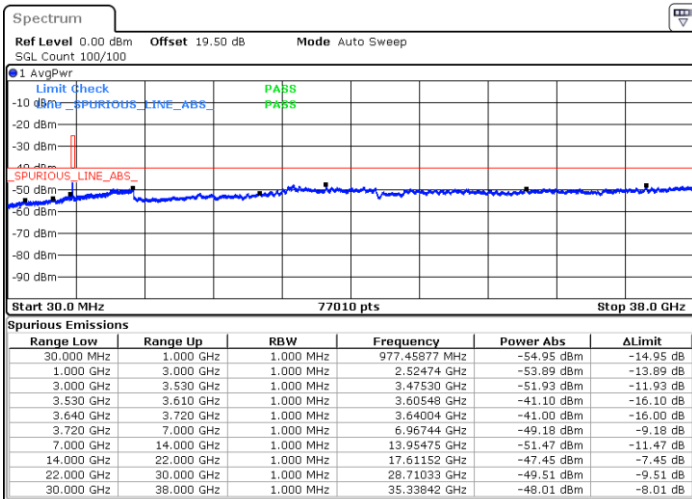

N/A

Date: 8.NOV.2022 16:33:21

LTE Band 48 / 10MHz

16QAM

Lowest Channel / 1RB0

Lowest Channel / 1RBmax

Date: 8.NOV.2022 16:49:32

Date: 8.NOV.2022 17:13:45

Lowest Channel / FullRB

N/A

Date: 8.NOV.2022 17:01:39

LTE Band 48 / 10MHz

16QAM

MiddleChannel / 1RB0

Middle Channel / 1RBmax

Date: 8.NOV.2022 16:53:34

Date: 8.NOV.2022 17:17:47

Middle Channel / FullIRB

N/A

Date: 8.NOV.2022 17:05:40

LTE Band 48 / 10MHz

16QAM

Highest Channel / 1RB0

Highest Channel / 1RBmax

Date: 8.NOV.2022 16:57:36

Date: 8.NOV.2022 17:21:49

Highest Channel / FullIRB

N/A

Date: 8.NOV.2022 17:09:42

LTE Band 48 / 15MHz

16QAM

Lowest Channel / 1RB0