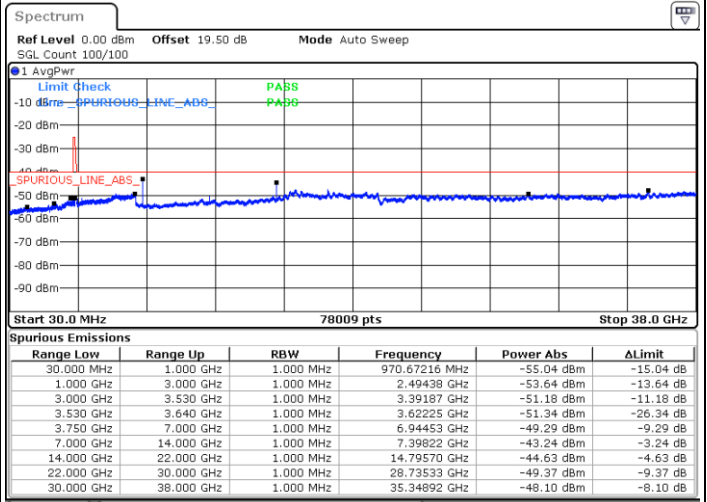

Date: 8.NOV.2022 17:56:48

Highest Channel / FullIRB

N/A

Date: 8.NOV.2022 17:44:41

LTE Band 48 / 20MHz

QPSK

Lowest Channel / 1RB0

Lowest Channel / 1RBmax

Date: 8.NOV.2022 18:15:40

Date: 8.NOV.2022 18:27:47

Lowest Channel / FullIRB

N/A

Date: 8.NOV.2022 18:03:33

LTE Band 48 / 20MHz

QPSK

Middle Channel / 1RB0

Middle Channel / 1RBmax

Date: 12.NOV.2022 15:05:14

Date: 12.NOV.2022 15:10:52

Middle Channel / FullIRB

N/A

Date: 8.NOV.2022 18:04:54

LTE Band 48 / 20MHz

QPSK

Highest Channel / 1RB0

Highest Channel / 1RBmax

Date: 8.NOV.2022 18:23:43

Date: 8.NOV.2022 18:35:50

Highest Channel / FullIRB

N/A

Date: 8.NOV.2022 18:11:37

LTE Band 48 / 5MHz