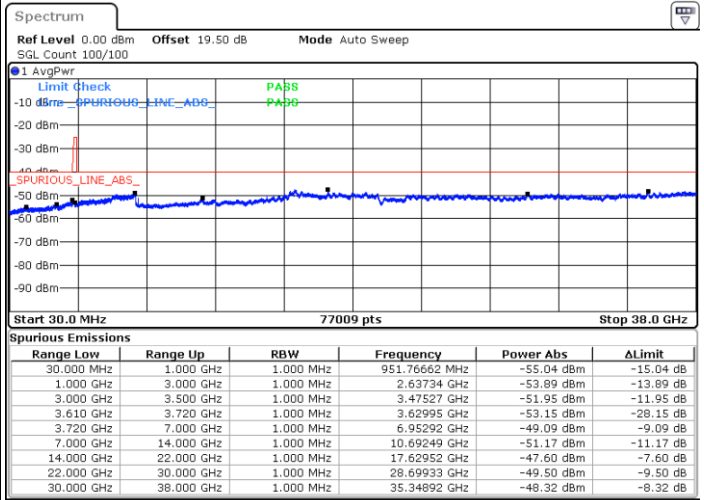

Date: 8.NOV.2022 17:17:47

Middle Channel / FullIRB

N/A

Date: 8.NOV.2022 17:05:40

LTE Band 48 / 10MHz

16QAM

Highest Channel / 1RB0

Highest Channel / 1RBmax

Date: 8.NOV.2022 16:57:36

Date: 8.NOV.2022 17:21:49

Highest Channel / FullIRB

N/A

Date: 8.NOV.2022 17:09:42

LTE Band 48 / 15MHz

16QAM

Lowest Channel / 1RB0

Lowest Channel / 1RBmax

Date: 8.NOV.2022 17:25:52

Date: 8.NOV.2022 17:50:05

Lowest Channel / FullIRB

N/A

Date: 8.NOV.2022 17:37:58

LTE Band 48 / 15MHz

16QAM