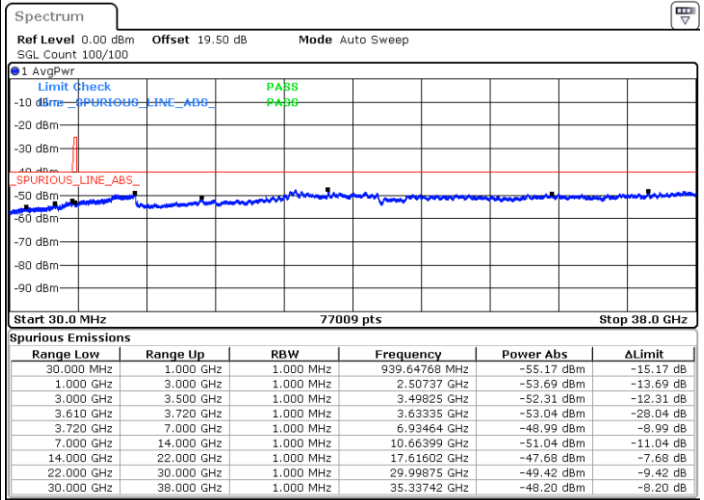

Middle Channel / 1RBmax

Date: 12.NOV.2022 15:05:14

Date: 12.NOV.2022 15:10:52

Middle Channel / FullIRB

N/A

Date: 8.NOV.2022 18:04:54

LTE Band 48 / 20MHz

QPSK

Highest Channel / 1RB0

Highest Channel / 1RBmax

Date: 8.NOV.2022 18:23:43

Date: 8.NOV.2022 18:35:50

Highest Channel / FullIRB

N/A

Date: 8.NOV.2022 18:11:37

LTE Band 48 / 5MHz

16QAM

Lowest Channel / 1RB0

Lowest Channel / 1RBmax

Date: 8.NOV.2022 16:13:10

Date: 8.NOV.2022 16:37:24

Lowest Channel / FullIRB

N/A

Date: 8.NOV.2022 16:25:17