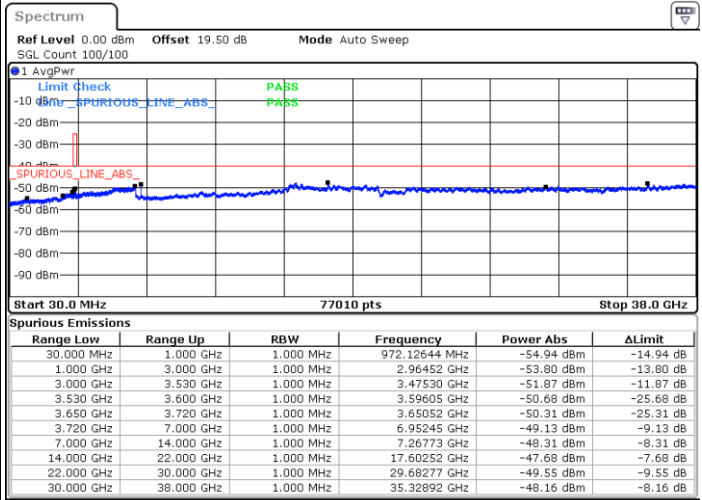

LTE Band 48 / 20MHz

16QAM

Lowest Channel / 1RB0

Lowest Channel / 1RBmax

Date: 8.NOV.2022 18:14:19

Date: 8.NOV.2022 18:26:25

Lowest Channel / FullIRB

N/A

Date: 8.NOV.2022 18:02:13

LTE Band 48 / 20MHz

16QAM

Middle Channel / 1RB0

Middle Channel / 1RBmax

Date: 8.NOV.2022 18:18:21

Date: 8.NOV.2022 18:30:27

Middle Channel / FullIRB

N/A

Date: 8.NOV.2022 18:06:14

LTE Band 48 / 20MHz

16QAM

Highest Channel / 1RB0

Highest Channel / 1RBmax

Date: 8.NOV.2022 18:22:22

Date: 8.NOV.2022 18:34:29