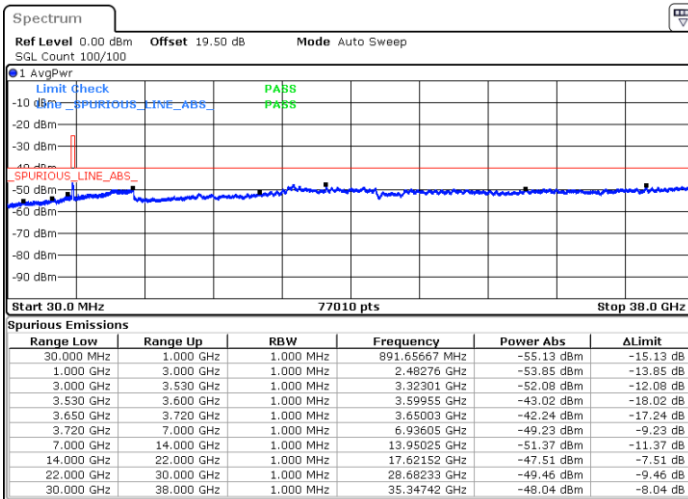

Date: 8.NOV.2022 17:11:03

LTE Band 48 / 15MHz

QPSK

Lowest Channel / 1RB0

Lowest Channel / 1RBmax

Date: 8.NOV.2022 17:24:31

Date: 8.NOV.2022 17:48:44

Lowest Channel / FullIRB

N/A

Date: 8.NOV.2022 17:36:37

LTE Band 48 / 15MHz

QPSK

Middle Channel / 1RB0

Middle Channel / 1RBmax

Date: 12.NOV.2022 15:00:14

Date: 8.NOV.2022 17:55:28

Middle Channel / FullIRB

N/A

Date: 8.NOV.2022 17:43:21

LTE Band 48 / 15MHz

QPSK

Highest Channel / 1RB0

Highest Channel / 1RBmax

Date: 8.NOV.2022 17:32:35

Date: 8.NOV.2022 17:56:48

Highest Channel / FullIRB

N/A

Date: 8.NOV.2022 17:44:41

LTE Band 48 / 20MHz

QPSK

Lowest Channel / 1RB0

Lowest Channel / 1RBmax