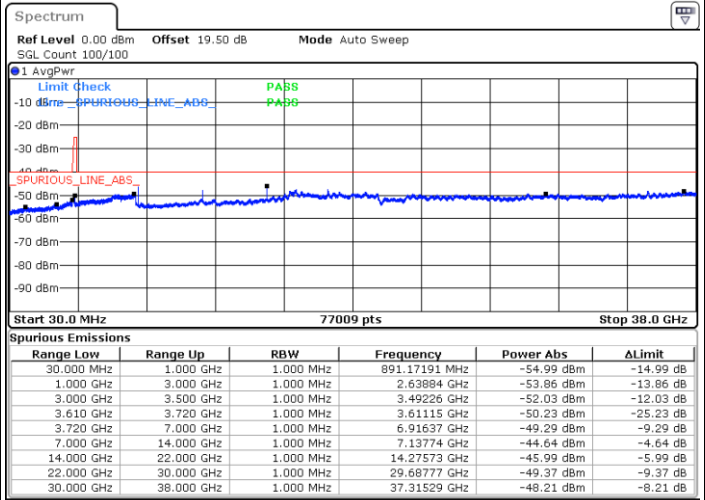

Middle Channel / FullIRB

N/A

Date: 8.NOV.2022 17:43:21

LTE Band 48 / 15MHz

QPSK

Highest Channel / 1RB0

Highest Channel / 1RBmax

Date: 8.NOV.2022 17:32:35

Date: 8.NOV.2022 17:56:48

Highest Channel / FullIRB

N/A

Date: 8.NOV.2022 17:44:41

LTE Band 48 / 20MHz

QPSK

Lowest Channel / 1RB0

Lowest Channel / 1RBmax

Date: 8.NOV.2022 18:15:40

Date: 8.NOV.2022 18:27:47

Lowest Channel / FullIRB

N/A

Date: 8.NOV.2022 18:03:33

LTE Band 48 / 20MHz

QPSK

Middle Channel / 1RB0