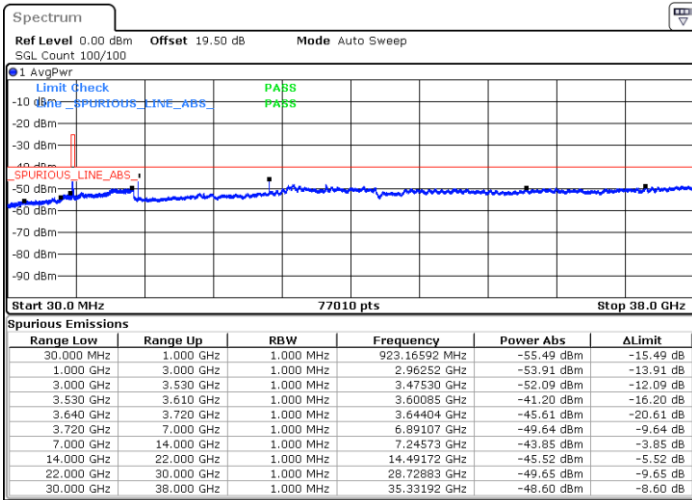

N/A

Date: 8.NOV.2022 15:38:59

Conducted Spurious Emission

LTE Band 48 / 5MHz

QPSK

Lowest Channel / 1RB0

Lowest Channel / 1RBmax

Date: 8.NOV.2022 16:11:49

Date: 8.NOV.2022 16:36:03

Lowest Channel / FullIRB

N/A

Date: 8.NOV.2022 16:23:56

LTE Band 48 / 5MHz

QPSK

Middle Channel / 1RB0

Middle Channel / 1RBmax

Date: 21.NOV.2022 21:05:32

Date: 21.NOV.2022 21:55:20

Middle Channel / FullIRB

N/A

Date: 8.NOV.2022 16:30:40

LTE Band 48 / 5MHz

QPSK

Highest Channel / 1RB0

Highest Channel / 1RBmax

Date: 8.NOV.2022 16:19:52

Date: 8.NOV.2022 16:44:07

Highest Channel / FullIRB

N/A

Date: 8.NOV.2022 16:32:00

LTE Band 48 / 10MHz

QPSK