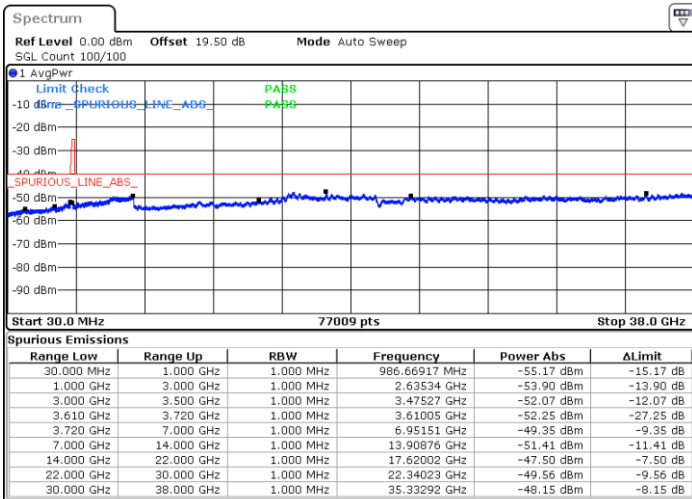

LTE Band 48 / 10MHz

QPSK

Highest Channel / 1RB0

Highest Channel / 1RBmax

Date: 8.NOV.2022 16:58:57

Date: 8.NOV.2022 17:23:10

Highest Channel / FullIRB

N/A

Date: 8.NOV.2022 17:11:03

LTE Band 48 / 15MHz

QPSK

Lowest Channel / 1RB0

Lowest Channel / 1RBmax

Date: 8.NOV.2022 17:24:31

Date: 8.NOV.2022 17:48:44

Lowest Channel / FullIRB

N/A

Date: 8.NOV.2022 17:36:37

LTE Band 48 / 15MHz

QPSK

Middle Channel / 1RB0

Middle Channel / 1RBmax

Date: 12.NOV.2022 15:00:14

Date: 8.NOV.2022 17:55:28

Middle Channel / FullIRB

N/A

Date: 8.NOV.2022 17:43:21

LTE Band 48 / 15MHz

QPSK

Highest Channel / 1RB0

Highest Channel / 1RBmax

Date: 8.NOV.2022 17:32:35