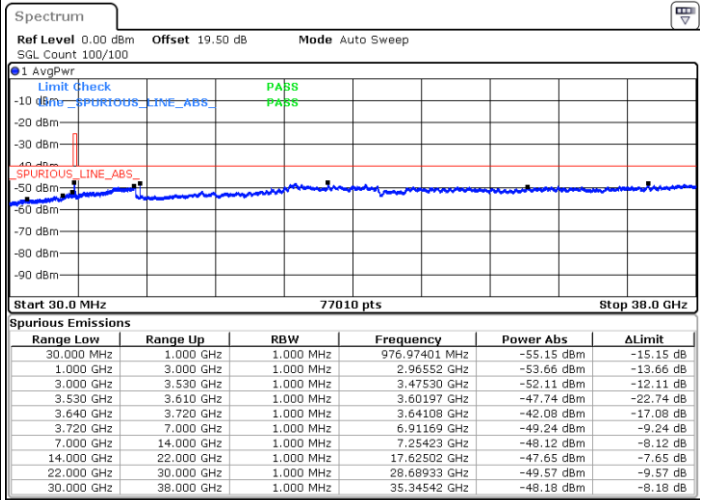

Highest Channel / 1RB0

Highest Channel / 1RBmax

Date: 8.NOV.2022 18:23:43

Date: 8.NOV.2022 18:35:50

Highest Channel / FullIRB

N/A

Date: 8.NOV.2022 18:11:37

LTE Band 48 / 5MHz

16QAM

Lowest Channel / 1RB0

Lowest Channel / 1RBmax

Date: 8.NOV.2022 16:13:10

Date: 8.NOV.2022 16:37:24

Lowest Channel / FullIRB

N/A

Date: 8.NOV.2022 16:25:17

LTE Band 48 / 5MHz

16QAM

Middle Channel / 1RB0

Middle Channel / 1RBmax

Date: 8.NOV.2022 16:17:11

Date: 8.NOV.2022 16:41:26

Middle Channel / FullIRB

N/A

Date: 8.NOV.2022 16:29:19

LTE Band 48 / 5MHz

16QAM

Highest Channel / 1RB0

Highest Channel / 1RBmax

Date: 8.NOV.2022 16:21:13

Date: 8.NOV.2022 16:45:28

Highest Channel / FullIRB