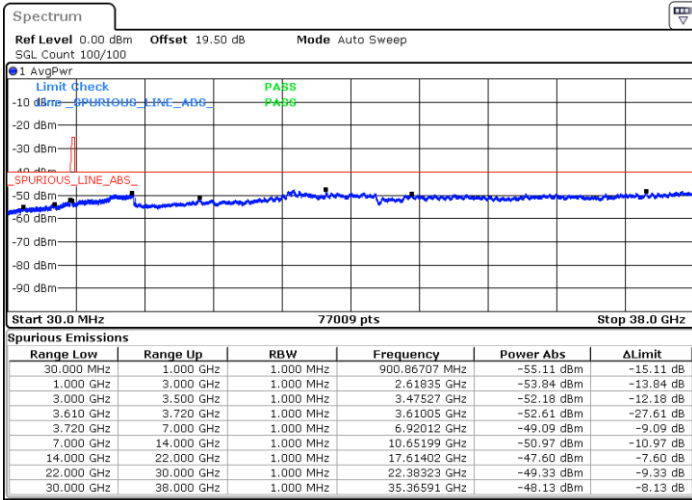

Date: 8.NOV.2022 16:29:19

LTE Band 48 / 5MHz

16QAM

Highest Channel / 1RB0

Highest Channel / 1RBmax

Date: 8.NOV.2022 16:21:13

Date: 8.NOV.2022 16:45:28

Highest Channel / FullIRB

N/A

Date: 8.NOV.2022 16:33:21

LTE Band 48 / 10MHz

16QAM

Lowest Channel / 1RB0

Lowest Channel / 1RBmax

Date: 8.NOV.2022 16:49:32

Date: 8.NOV.2022 17:13:45

Lowest Channel / FullRB

N/A

Date: 8.NOV.2022 17:01:39

LTE Band 48 / 10MHz

16QAM

MiddleChannel / 1RB0

Middle Channel / 1RBmax

Date: 8.NOV.2022 16:53:34

Date: 8.NOV.2022 17:17:47

Middle Channel / FullIRB

N/A

Date: 8.NOV.2022 17:05:40

LTE Band 48 / 10MHz

16QAM

Highest Channel / 1RB0

Highest Channel / 1RBmax