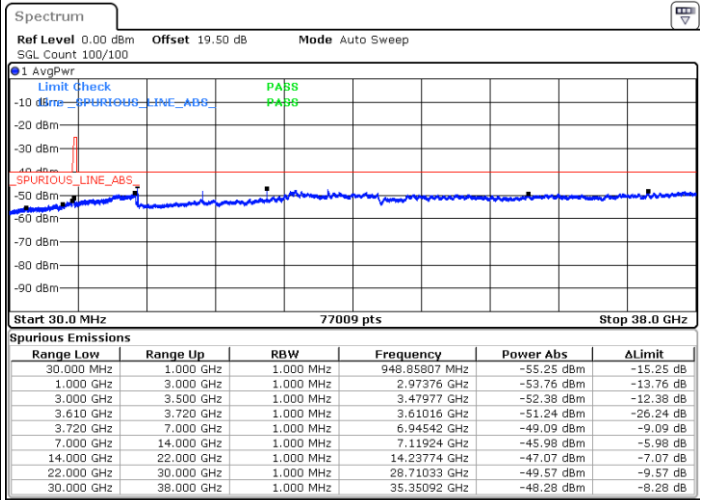

Date: 21.NOV.2022 21:05:32

Date: 21.NOV.2022 21:55:20

Middle Channel / FullIRB

N/A

Date: 8.NOV.2022 16:30:40

LTE Band 48 / 5MHz

QPSK

Highest Channel / 1RB0

Highest Channel / 1RBmax

Date: 8.NOV.2022 16:19:52

Date: 8.NOV.2022 16:44:07

Highest Channel / FullIRB

N/A

Date: 8.NOV.2022 16:32:00

LTE Band 48 / 10MHz

QPSK

Lowest Channel / 1RB0

Lowest Channel / 1RBmax

Date: 8.NOV.2022 16:50:53

Date: 8.NOV.2022 17:15:06

Lowest Channel / FullRB

N/A

Date: 8.NOV.2022 17:03:00

LTE Band 48 / 10MHz