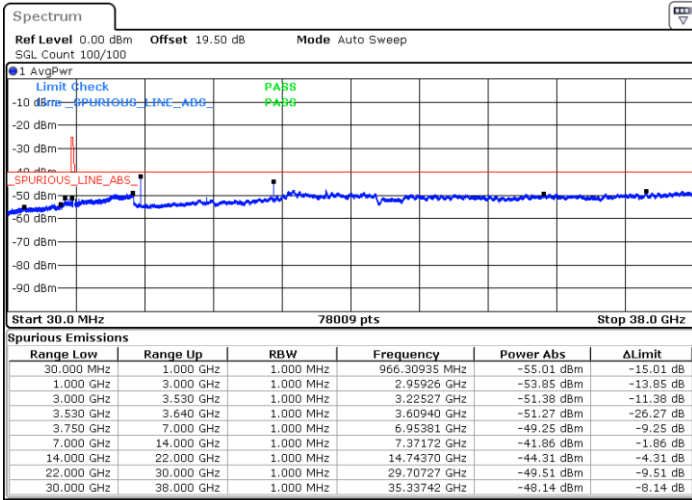

Middle Channel / FullIRB

N/A

Date: 8.NOV.2022 17:43:21

LTE Band 48 / 15MHz

QPSK

Highest Channel / 1RB0

Highest Channel / 1RBmax

Date: 8.NOV.2022 17:32:35

Date: 8.NOV.2022 17:56:48

Highest Channel / FullIRB

N/A

Date: 8.NOV.2022 17:44:41

LTE Band 48 / 20MHz

QPSK

Lowest Channel / 1RB0

Lowest Channel / 1RBmax