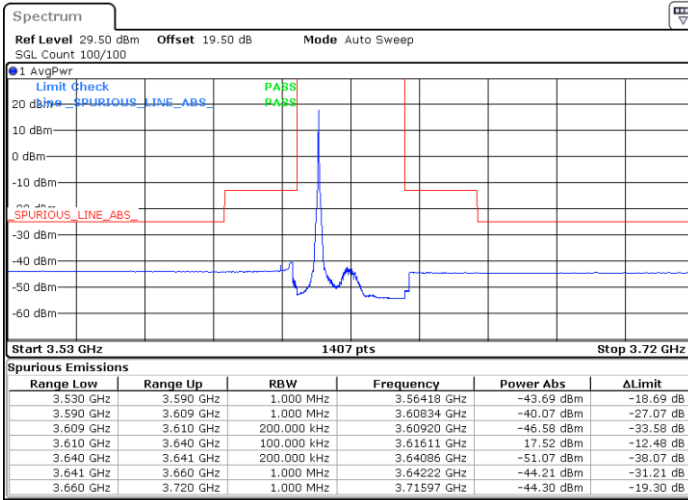

LTE Band 48 / 20MHz

64QAM

Middle Channel / 1RB0

Middle Channel / 1RBmax

Date: 12.NOV.2022 15:21:43

Date: 12.NOV.2022 15:26:17

Middle Channel / FullIRB

N/A

Date: 12.NOV.2022 15:17:08

LTE Band 48 / 20MHz

64QAM

Highest Channel / 1RB0

Highest Channel / 1RBmax

Date: 8.NOV.2022 15:51:14

Date: 8.NOV.2022 16:03:28

Highest Channel / FullIRB