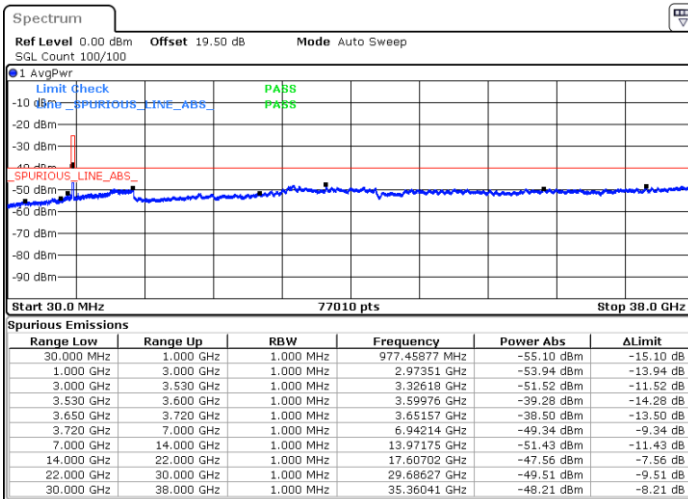

Date: 8.NOV.2022 17:56:48

Highest Channel / FullIRB

N/A

Date: 8.NOV.2022 17:44:41

LTE Band 48 / 20MHz

QPSK

Lowest Channel / 1RB0

Lowest Channel / 1RBmax

Date: 8.NOV.2022 18:15:40

Date: 8.NOV.2022 18:27:47

Lowest Channel / FullIRB

N/A

Date: 8.NOV.2022 18:03:33

LTE Band 48 / 20MHz

QPSK

Middle Channel / 1RB0

Middle Channel / 1RBmax

Date: 12.NOV.2022 15:05:14

Date: 12.NOV.2022 15:10:52

Middle Channel / FullIRB

N/A

Date: 8.NOV.2022 18:04:54

LTE Band 48 / 20MHz

QPSK

Highest Channel / 1RB0

Highest Channel / 1RBmax

Date: 8.NOV.2022 18:23:43

Date: 8.NOV.2022 18:35:50

Highest Channel / FullIRB

N/A

Date: 8.NOV.2022 18:11:37

LTE Band 48 / 5MHz