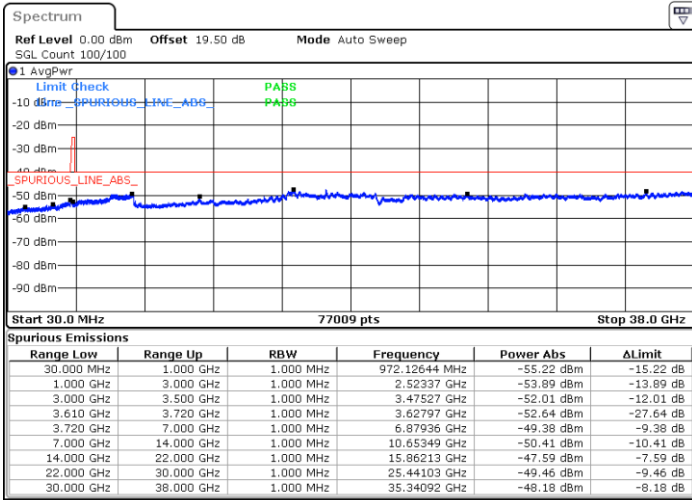

Middle Channel / 1RB0

Middle Channel / 1RBmax

Date: 8.NOV.2022 17:29:54

Date: 8.NOV.2022 17:54:07

Middle Channel / FullIRB

N/A

Date: 8.NOV.2022 17:42:01

LTE Band 48 / 15MHz

16QAM

Highest Channel / 1RB0

Highest Channel / 1RBmax

Date: 8.NOV.2022 17:33:55

Date: 8.NOV.2022 17:58:09

Highest Channel / FullIRB

N/A

Date: 8.NOV.2022 17:46:02

LTE Band 48 / 20MHz

16QAM

Lowest Channel / 1RB0

Lowest Channel / 1RBmax

Date: 8.NOV.2022 18:14:19

Date: 8.NOV.2022 18:26:25

Lowest Channel / FullIRB

N/A