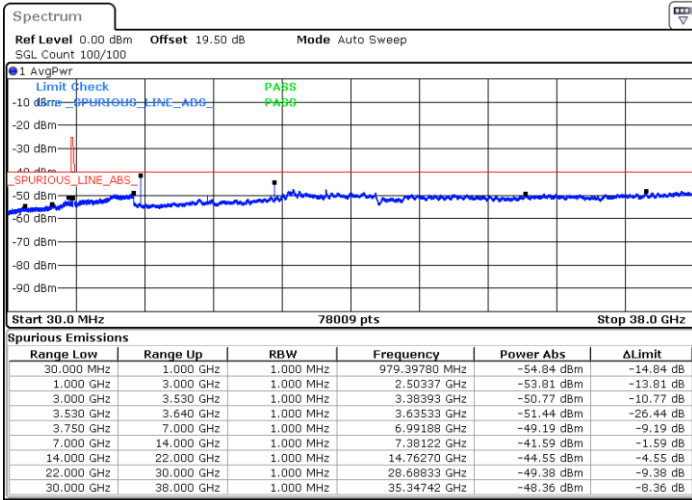

Lowest Channel / 1RB0

Lowest Channel / 1RBmax

Date: 8.NOV.2022 16:50:53

Date: 8.NOV.2022 17:15:06

Lowest Channel / FullRB

N/A

Date: 8.NOV.2022 17:03:00

LTE Band 48 / 10MHz

QPSK

MiddleChannel / 1RB0

Middle Channel / 1RBmax

Date: 8.NOV.2022 16:52:13

Date: 21.NOV.2022 23:04:40

Middle Channel / FullIRB

N/A

Date: 8.NOV.2022 17:04:20

LTE Band 48 / 10MHz

QPSK

Highest Channel / 1RB0

Highest Channel / 1RBmax

Date: 8.NOV.2022 16:58:57

Date: 8.NOV.2022 17:23:10

Highest Channel / FullIRB

N/A