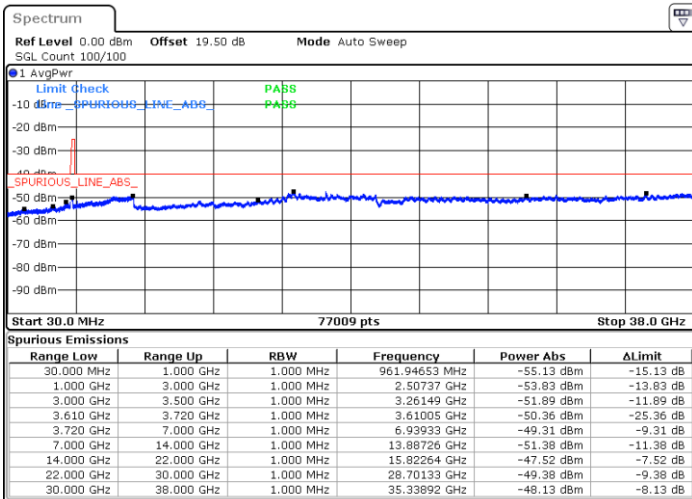

16QAM

Highest Channel / 1RB0

Highest Channel / 1RBmax

Date: 8.NOV.2022 17:33:55

Date: 8.NOV.2022 17:58:09

Highest Channel / FullIRB

N/A

Date: 8.NOV.2022 17:46:02

LTE Band 48 / 20MHz

16QAM

Lowest Channel / 1RB0

Lowest Channel / 1RBmax

Date: 8.NOV.2022 18:14:19

Date: 8.NOV.2022 18:26:25

Lowest Channel / FullIRB

N/A

Date: 8.NOV.2022 18:02:13

LTE Band 48 / 20MHz

16QAM

Middle Channel / 1RB0

Middle Channel / 1RBmax

Date: 8.NOV.2022 18:18:21

Date: 8.NOV.2022 18:30:27

Middle Channel / FullIRB