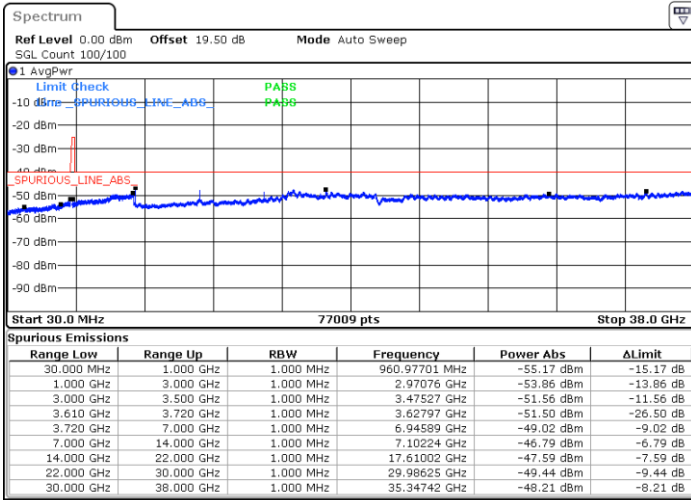

Middle Channel / FullIRB

N/A

Date: 8.NOV.2022 17:43:21

LTE Band 48 / 15MHz

QPSK

Highest Channel / 1RB0

Highest Channel / 1RBmax

Date: 8.NOV.2022 17:32:35

Date: 8.NOV.2022 17:56:48

Highest Channel / FullIRB

N/A

Date: 8.NOV.2022 17:44:41

LTE Band 48 / 20MHz

QPSK

Lowest Channel / 1RB0

Lowest Channel / 1RBmax

Date: 8.NOV.2022 18:15:40

Date: 8.NOV.2022 18:27:47

Lowest Channel / FullIRB

N/A

Date: 8.NOV.2022 18:03:33

LTE Band 48 / 20MHz

QPSK

Middle Channel / 1RB0