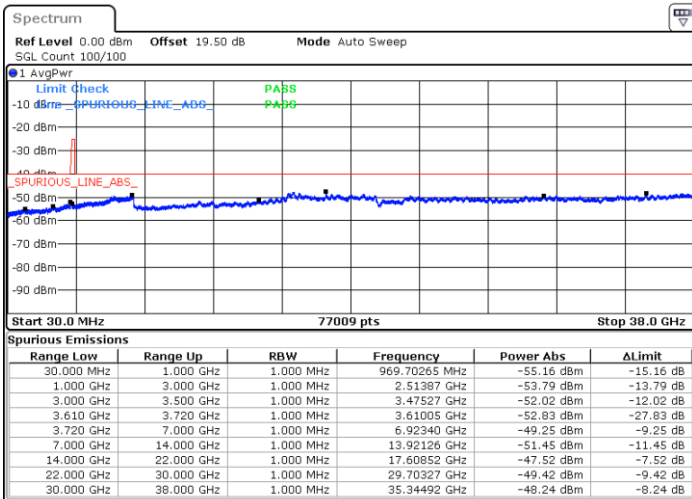

Date: 8.NOV.2022 16:29:19

LTE Band 48 / 5MHz

16QAM

Highest Channel / 1RB0

Highest Channel / 1RBmax

Date: 8.NOV.2022 16:21:13

Date: 8.NOV.2022 16:45:28

Highest Channel / FullIRB

N/A

Date: 8.NOV.2022 16:33:21

LTE Band 48 / 10MHz

16QAM

Lowest Channel / 1RB0

Lowest Channel / 1RBmax

Date: 8.NOV.2022 16:49:32

Date: 8.NOV.2022 17:13:45

Lowest Channel / FullRB

N/A

Date: 8.NOV.2022 17:01:39

LTE Band 48 / 10MHz

16QAM

MiddleChannel / 1RB0

Middle Channel / 1RBmax

Date: 8.NOV.2022 16:53:34

Date: 8.NOV.2022 17:17:47

Middle Channel / FullIRB

N/A

Date: 8.NOV.2022 17:05:40

LTE Band 48 / 10MHz

16QAM

Highest Channel / 1RB0

Highest Channel / 1RBmax