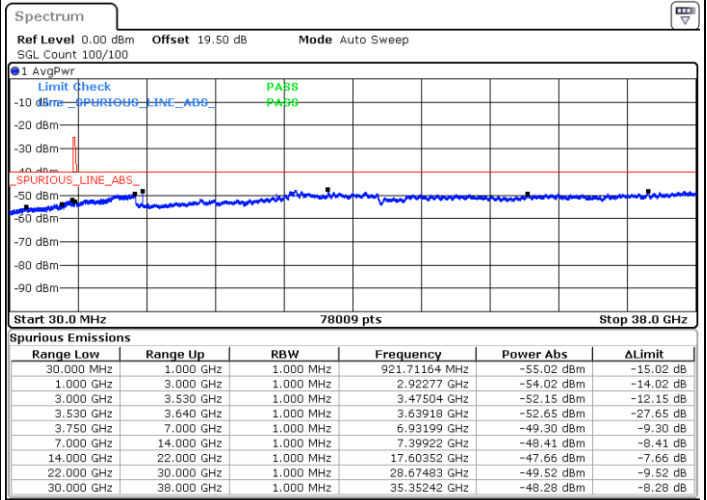

Lowest Channel / FullRB

N/A

Date: 8.NOV.2022 17:01:39

LTE Band 48 / 10MHz

16QAM

MiddleChannel / 1RB0

Middle Channel / 1RBmax

Date: 8.NOV.2022 16:53:34

Date: 8.NOV.2022 17:17:47

Middle Channel / FullIRB

N/A

Date: 8.NOV.2022 17:05:40

LTE Band 48 / 10MHz

16QAM

Highest Channel / 1RB0

Highest Channel / 1RBmax

Date: 8.NOV.2022 16:57:36

Date: 8.NOV.2022 17:21:49

Highest Channel / FullIRB

N/A

Date: 8.NOV.2022 17:09:42

LTE Band 48 / 15MHz

16QAM

Lowest Channel / 1RB0

Lowest Channel / 1RBmax

Date: 8.NOV.2022 17:25:52

Date: 8.NOV.2022 17:50:05

Lowest Channel / FullIRB

N/A

Date: 8.NOV.2022 17:37:58

LTE Band 48 / 15MHz

16QAM