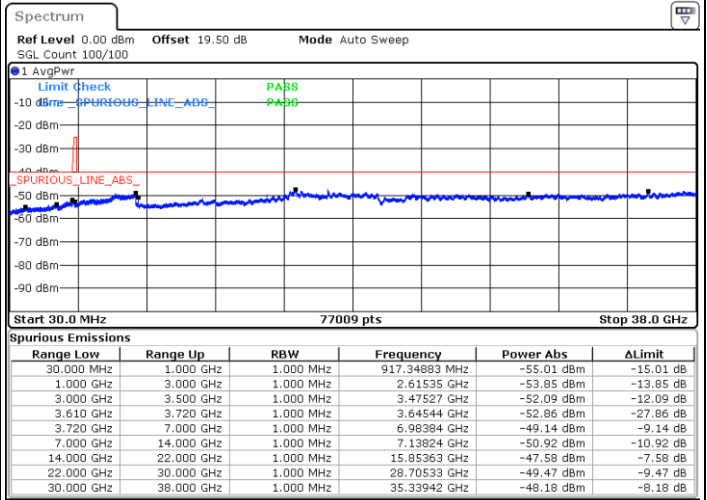

Middle Channel / 1RB0

Middle Channel / 1RBmax

Date: 8.NOV.2022 17:29:54

Date: 8.NOV.2022 17:54:07

Middle Channel / FullIRB

N/A

Date: 8.NOV.2022 17:42:01

LTE Band 48 / 15MHz

16QAM

Highest Channel / 1RB0

Highest Channel / 1RBmax

Date: 8.NOV.2022 17:33:55

Date: 8.NOV.2022 17:58:09

Highest Channel / FullIRB

N/A

Date: 8.NOV.2022 17:46:02

LTE Band 48 / 20MHz

16QAM

Lowest Channel / 1RB0

Lowest Channel / 1RBmax

Date: 8.NOV.2022 18:14:19

Date: 8.NOV.2022 18:26:25

Lowest Channel / FullIRB

N/A