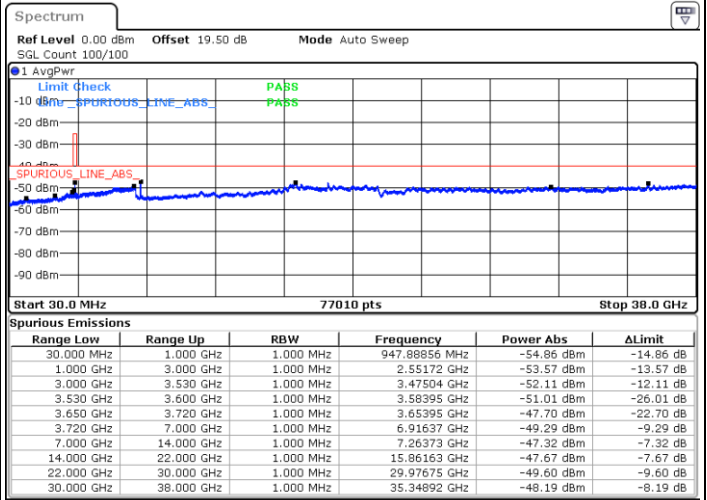

Date: 8.NOV.2022 16:57:36

Date: 8.NOV.2022 17:21:49

Highest Channel / FullIRB

N/A

Date: 8.NOV.2022 17:09:42

LTE Band 48 / 15MHz

16QAM

Lowest Channel / 1RB0

Lowest Channel / 1RBmax

Date: 8.NOV.2022 17:25:52

Date: 8.NOV.2022 17:50:05

Lowest Channel / FullIRB

N/A

Date: 8.NOV.2022 17:37:58

LTE Band 48 / 15MHz

16QAM

Middle Channel / 1RB0

Middle Channel / 1RBmax

Date: 8.NOV.2022 17:29:54

Date: 8.NOV.2022 17:54:07

Middle Channel / FullIRB

N/A

Date: 8.NOV.2022 17:42:01

LTE Band 48 / 15MHz