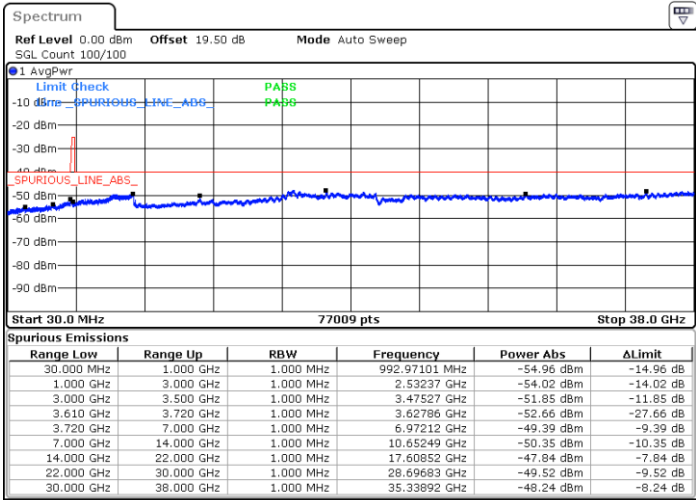

Date: 8.NOV.2022 17:17:47

Middle Channel / FullIRB

N/A

Date: 8.NOV.2022 17:05:40

LTE Band 48 / 10MHz

16QAM

Highest Channel / 1RB0

Highest Channel / 1RBmax

Date: 8.NOV.2022 16:57:36

Date: 8.NOV.2022 17:21:49

Highest Channel / FullIRB

N/A

Date: 8.NOV.2022 17:09:42

LTE Band 48 / 15MHz

16QAM

Lowest Channel / 1RB0

Lowest Channel / 1RBmax

Date: 8.NOV.2022 17:25:52

Date: 8.NOV.2022 17:50:05

Lowest Channel / FullIRB

N/A

Date: 8.NOV.2022 17:37:58

LTE Band 48 / 15MHz

16QAM