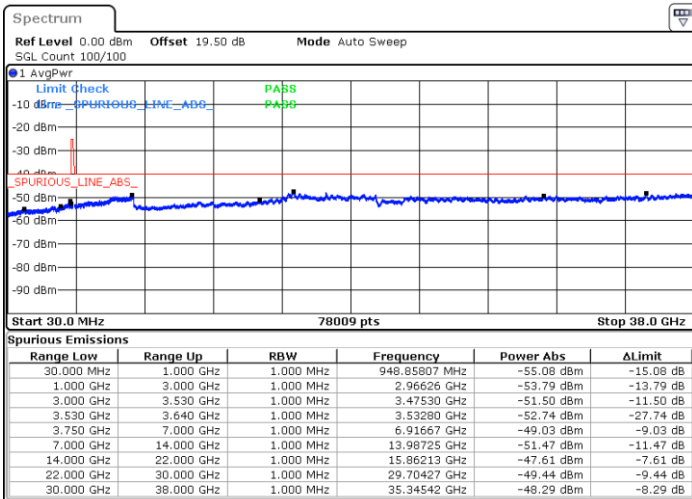

LTE Band 48 / 10MHz

QPSK

Highest Channel / 1RB0

Highest Channel / 1RBmax

Date: 8.NOV.2022 16:58:57

Date: 8.NOV.2022 17:23:10

Highest Channel / FullIRB

N/A

Date: 8.NOV.2022 17:11:03

LTE Band 48 / 15MHz

QPSK

Lowest Channel / 1RB0

Lowest Channel / 1RBmax

Date: 8.NOV.2022 17:24:31

Date: 8.NOV.2022 17:48:44

Lowest Channel / FullIRB