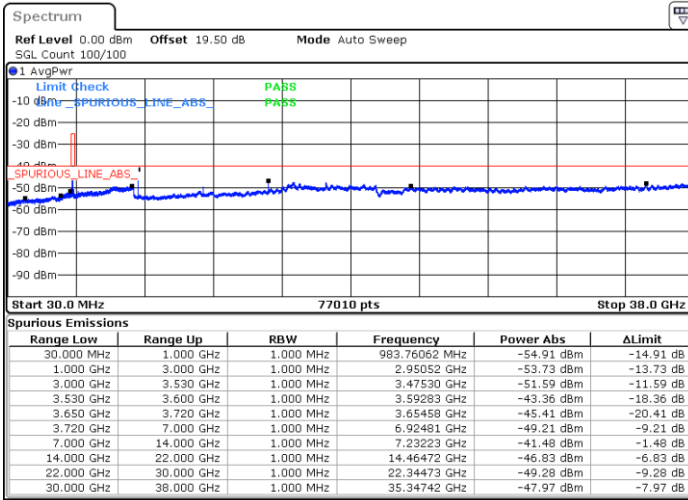

Date: 8.NOV.2022 17:56:48

Highest Channel / FullIRB

N/A

Date: 8.NOV.2022 17:44:41

LTE Band 48 / 20MHz

QPSK

Lowest Channel / 1RB0

Lowest Channel / 1RBmax

Date: 8.NOV.2022 18:15:40

Date: 8.NOV.2022 18:27:47

Lowest Channel / FullIRB

N/A

Date: 8.NOV.2022 18:03:33

LTE Band 48 / 20MHz

QPSK

Middle Channel / 1RB0

Middle Channel / 1RBmax

Date: 12.NOV.2022 15:05:14

Date: 12.NOV.2022 15:10:52

Middle Channel / FullIRB

N/A

Date: 8.NOV.2022 18:04:54

LTE Band 48 / 20MHz

QPSK

Highest Channel / 1RB0

Highest Channel / 1RBmax

Date: 8.NOV.2022 18:23:43

Date: 8.NOV.2022 18:35:50

Highest Channel / FullIRB

N/A

Date: 8.NOV.2022 18:11:37

LTE Band 48 / 5MHz