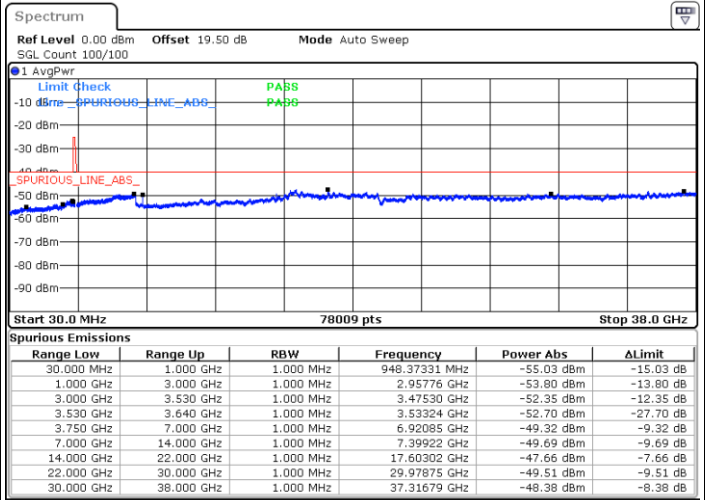

LTE Band 48 / 5MHz

16QAM

Middle Channel / 1RB0

Middle Channel / 1RBmax

Date: 8.NOV.2022 16:17:11

Date: 8.NOV.2022 16:41:26

Middle Channel / FullIRB

N/A

Date: 8.NOV.2022 16:29:19

LTE Band 48 / 5MHz

16QAM

Highest Channel / 1RB0

Highest Channel / 1RBmax

Date: 8.NOV.2022 16:21:13

Date: 8.NOV.2022 16:45:28

Highest Channel / FullIRB

N/A

Date: 8.NOV.2022 16:33:21

LTE Band 48 / 10MHz

16QAM

Lowest Channel / 1RB0

Lowest Channel / 1RBmax

Date: 8.NOV.2022 16:49:32

Date: 8.NOV.2022 17:13:45