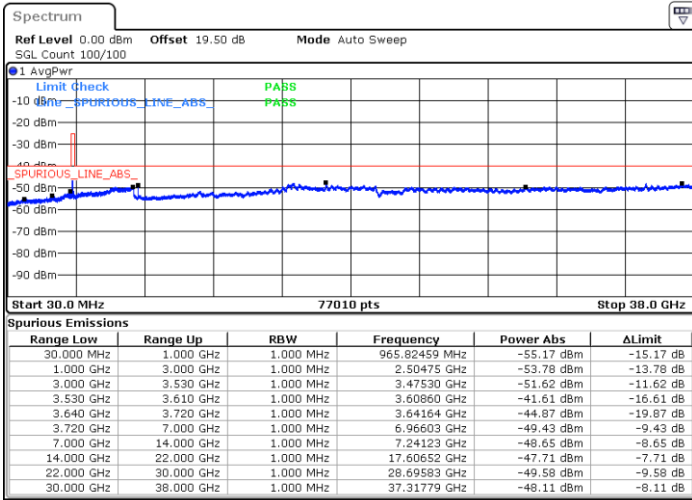

N/A

Date: 8.NOV.2022 16:33:21

LTE Band 48 / 10MHz

16QAM

Lowest Channel / 1RB0

Lowest Channel / 1RBmax

Date: 8.NOV.2022 16:49:32

Date: 8.NOV.2022 17:13:45

Lowest Channel / FullRB

N/A

Date: 8.NOV.2022 17:01:39

LTE Band 48 / 10MHz

16QAM

MiddleChannel / 1RB0

Middle Channel / 1RBmax

Date: 8.NOV.2022 16:53:34

Date: 8.NOV.2022 17:17:47

Middle Channel / FullIRB

N/A

Date: 8.NOV.2022 17:05:40

LTE Band 48 / 10MHz

16QAM

Highest Channel / 1RB0

Highest Channel / 1RBmax