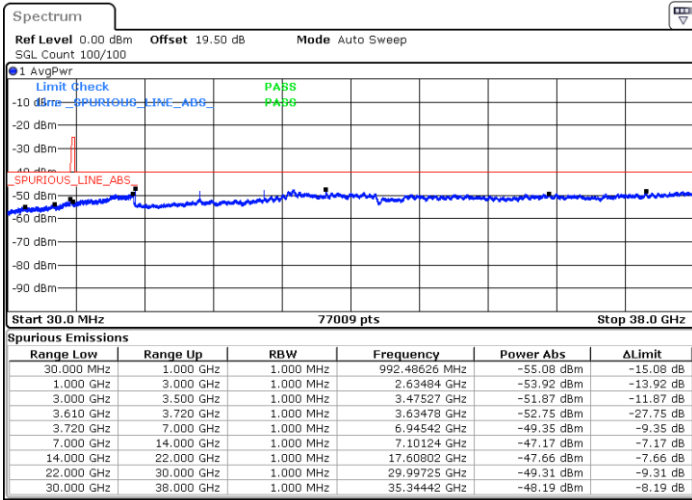

Date: 21.NOV.2022 21:05:32

Date: 21.NOV.2022 21:55:20

Middle Channel / FullIRB

N/A

Date: 8.NOV.2022 16:30:40

LTE Band 48 / 5MHz

QPSK

Highest Channel / 1RB0

Highest Channel / 1RBmax

Date: 8.NOV.2022 16:19:52

Date: 8.NOV.2022 16:44:07

Highest Channel / FullIRB

N/A

Date: 8.NOV.2022 16:32:00

LTE Band 48 / 10MHz

QPSK

Lowest Channel / 1RB0

Lowest Channel / 1RBmax

Date: 8.NOV.2022 16:50:53

Date: 8.NOV.2022 17:15:06

Lowest Channel / FullRB

N/A

Date: 8.NOV.2022 17:03:00

LTE Band 48 / 10MHz