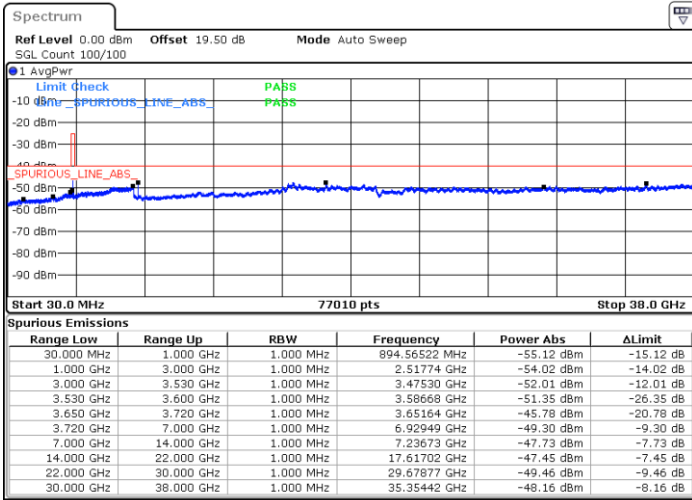

Date: 8.NOV.2022 16:57:36

Date: 8.NOV.2022 17:21:49

Highest Channel / FullIRB

N/A

Date: 8.NOV.2022 17:09:42

LTE Band 48 / 15MHz

16QAM

Lowest Channel / 1RB0

Lowest Channel / 1RBmax

Date: 8.NOV.2022 17:25:52

Date: 8.NOV.2022 17:50:05

Lowest Channel / FullIRB

N/A

Date: 8.NOV.2022 17:37:58

LTE Band 48 / 15MHz

16QAM

Middle Channel / 1RB0

Middle Channel / 1RBmax

Date: 8.NOV.2022 17:29:54

Date: 8.NOV.2022 17:54:07

Middle Channel / FullIRB

N/A

Date: 8.NOV.2022 17:42:01

LTE Band 48 / 15MHz