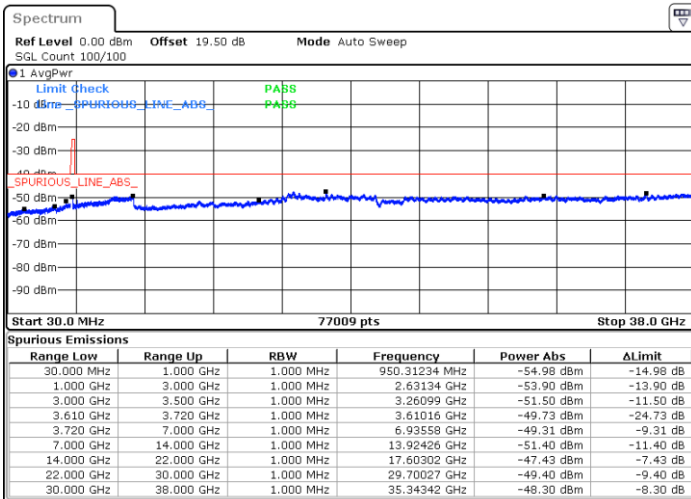

Middle Channel / FullIRB

N/A

Date: 8.NOV.2022 17:43:21

LTE Band 48 / 15MHz

QPSK

Highest Channel / 1RB0

Highest Channel / 1RBmax

Date: 8.NOV.2022 17:32:35

Date: 8.NOV.2022 17:56:48

Highest Channel / FullIRB

N/A

Date: 8.NOV.2022 17:44:41

LTE Band 48 / 20MHz

QPSK

Lowest Channel / 1RB0

Lowest Channel / 1RBmax

Date: 8.NOV.2022 18:15:40

Date: 8.NOV.2022 18:27:47

Lowest Channel / FullIRB

N/A

Date: 8.NOV.2022 18:03:33

LTE Band 48 / 20MHz

QPSK

Middle Channel / 1RB0