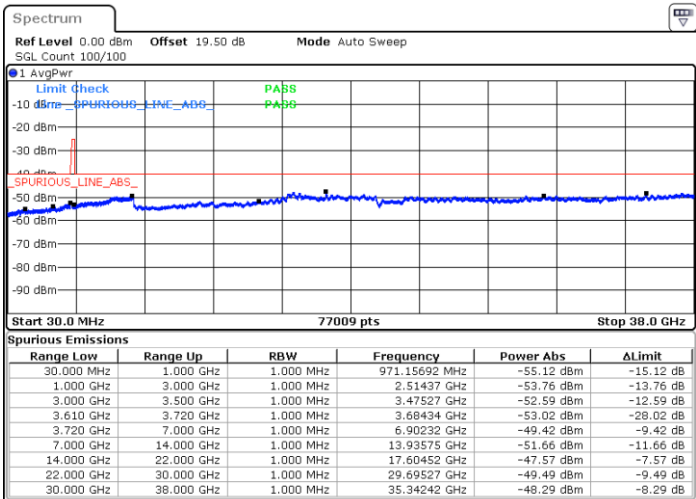

Highest Channel / 1RB0

Highest Channel / 1RBmax

Date: 8.NOV.2022 18:23:43

Date: 8.NOV.2022 18:35:50

Highest Channel / FullIRB

N/A

Date: 8.NOV.2022 18:11:37

LTE Band 48 / 5MHz

16QAM

Lowest Channel / 1RB0

Lowest Channel / 1RBmax

Date: 8.NOV.2022 16:13:10

Date: 8.NOV.2022 16:37:24

Lowest Channel / FullIRB

N/A

Date: 8.NOV.2022 16:25:17

LTE Band 48 / 5MHz

16QAM

Middle Channel / 1RB0

Middle Channel / 1RBmax

Date: 8.NOV.2022 16:17:11

Date: 8.NOV.2022 16:41:26

Middle Channel / FullIRB

N/A

Date: 8.NOV.2022 16:29:19

LTE Band 48 / 5MHz

16QAM

Highest Channel / 1RB0

Highest Channel / 1RBmax

Date: 8.NOV.2022 16:21:13

Date: 8.NOV.2022 16:45:28

Highest Channel / FullIRB