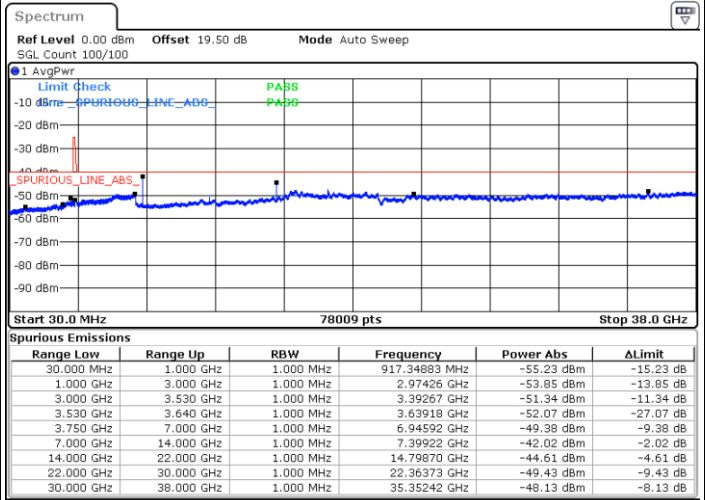

Date: 8.NOV.2022 16:36:03

Lowest Channel / FullIRB

N/A

Date: 8.NOV.2022 16:23:56

LTE Band 48 / 5MHz

QPSK

Middle Channel / 1RB0

Middle Channel / 1RBmax

Date: 21.NOV.2022 21:05:32

Date: 21.NOV.2022 21:55:20

Middle Channel / FullIRB

N/A

Date: 8.NOV.2022 16:30:40

LTE Band 48 / 5MHz

QPSK

Highest Channel / 1RB0

Highest Channel / 1RBmax

Date: 8.NOV.2022 16:19:52

Date: 8.NOV.2022 16:44:07

Highest Channel / FullIRB

N/A

Date: 8.NOV.2022 16:32:00

LTE Band 48 / 10MHz

QPSK

Lowest Channel / 1RB0

Lowest Channel / 1RBmax

Date: 8.NOV.2022 16:50:53

Date: 8.NOV.2022 17:15:06

Lowest Channel / FullRB

N/A

Date: 8.NOV.2022 17:03:00

LTE Band 48 / 10MHz