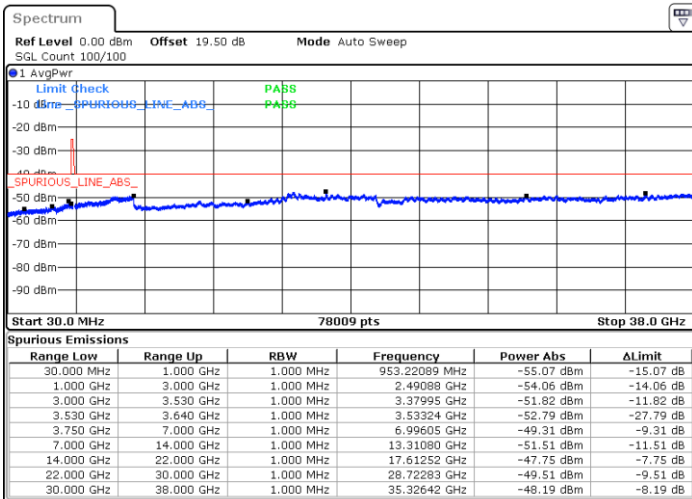

Middle Channel / FullIRB

N/A

Date: 8.NOV.2022 17:43:21

LTE Band 48 / 15MHz

QPSK

Highest Channel / 1RB0

Highest Channel / 1RBmax

Date: 8.NOV.2022 17:32:35

Date: 8.NOV.2022 17:56:48

Highest Channel / FullIRB

N/A

Date: 8.NOV.2022 17:44:41

LTE Band 48 / 20MHz

QPSK

Lowest Channel / 1RB0

Lowest Channel / 1RBmax