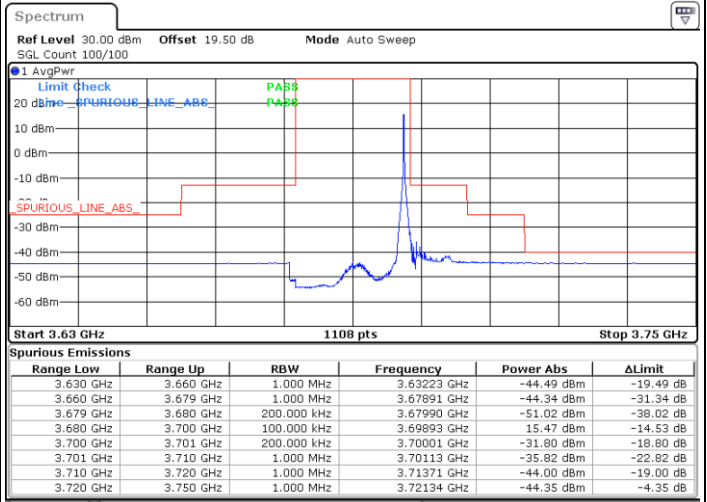

Date: 12.NOV.2022 15:17:08

LTE Band 48 / 20MHz

64QAM

Highest Channel / 1RB0

Highest Channel / 1RBmax

Date: 8.NOV.2022 15:51:14

Date: 8.NOV.2022 16:03:28

Highest Channel / FullIRB

N/A

Date: 8.NOV.2022 15:38:59

Conducted Spurious Emission

LTE Band 48 / 5MHz

QPSK

Lowest Channel / 1RB0

Lowest Channel / 1RBmax

Date: 8.NOV.2022 16:11:49