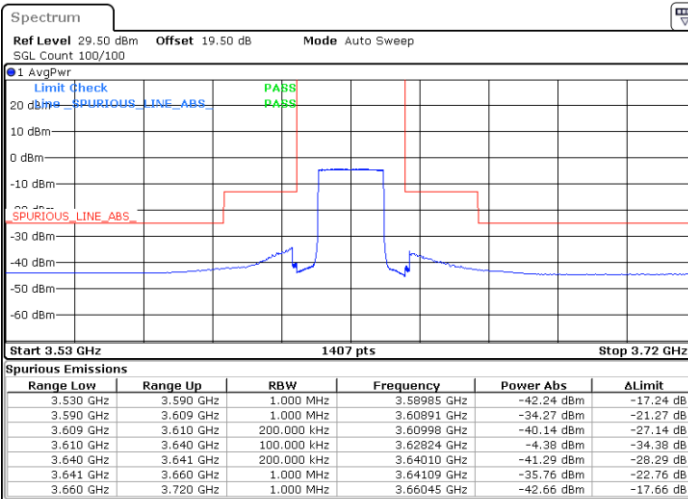

LTE Band 48 / 20MHz

64QAM

Middle Channel / 1RB0

Middle Channel / 1RBmax

Date: 12.NOV.2022 15:21:43

Date: 12.NOV.2022 15:26:17

Middle Channel / FullIRB

N/A

Date: 12.NOV.2022 15:17:08

LTE Band 48 / 20MHz

64QAM

Highest Channel / 1RB0

Highest Channel / 1RBmax

Date: 8.NOV.2022 15:51:14

Date: 8.NOV.2022 16:03:28

Highest Channel / FullIRB