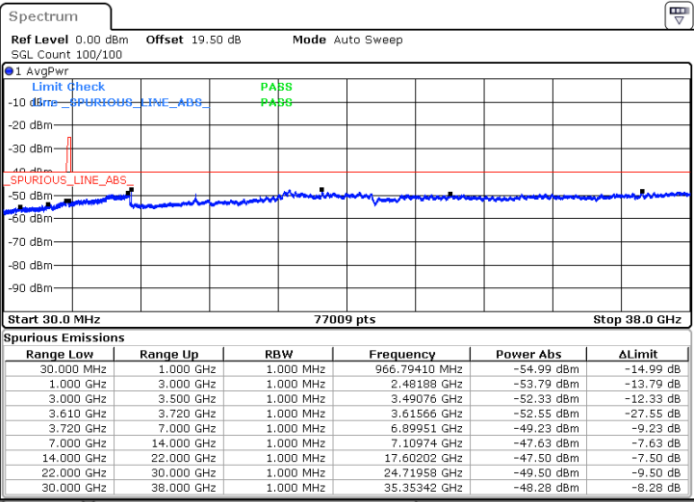

Date: 12.NOV.2022 15:17:08

LTE Band 48 / 20MHz

64QAM

Highest Channel / 1RB0

Highest Channel / 1RBmax

Date: 8.NOV.2022 15:51:14

Date: 8.NOV.2022 16:03:28

Highest Channel / FullIRB

N/A

Date: 8.NOV.2022 15:38:59

Conducted Spurious Emission

LTE Band 48 / 5MHz

QPSK

Lowest Channel / 1RB0

Lowest Channel / 1RBmax

Date: 8.NOV.2022 16:11:49

Date: 8.NOV.2022 16:36:03

Lowest Channel / FullIRB

N/A

Date: 8.NOV.2022 16:23:56

LTE Band 48 / 5MHz

QPSK

Middle Channel / 1RB0

Middle Channel / 1RBmax