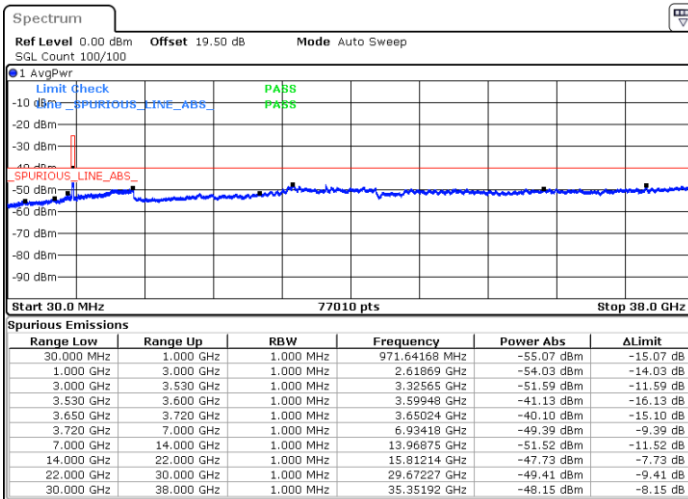

LTE Band 48 / 20MHz

16QAM

Lowest Channel / 1RB0

Lowest Channel / 1RBmax

Date: 8.NOV.2022 18:14:19

Date: 8.NOV.2022 18:26:25

Lowest Channel / FullIRB

N/A

Date: 8.NOV.2022 18:02:13

LTE Band 48 / 20MHz

16QAM

Middle Channel / 1RB0

Middle Channel / 1RBmax

Date: 8.NOV.2022 18:18:21

Date: 8.NOV.2022 18:30:27

Middle Channel / FullIRB

N/A

Date: 8.NOV.2022 18:06:14

LTE Band 48 / 20MHz

16QAM

Highest Channel / 1RB0

Highest Channel / 1RBmax

Date: 8.NOV.2022 18:22:22

Date: 8.NOV.2022 18:34:29