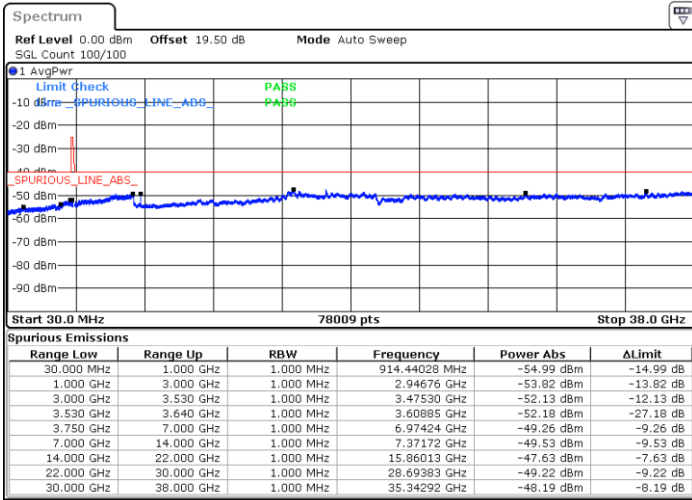

Lowest Channel / 1RBmax

Date: 8.NOV.2022 17:25:52

Date: 8.NOV.2022 17:50:05

Lowest Channel / FullIRB

N/A

Date: 8.NOV.2022 17:37:58

LTE Band 48 / 15MHz

16QAM

Middle Channel / 1RB0

Middle Channel / 1RBmax

Date: 8.NOV.2022 17:29:54

Date: 8.NOV.2022 17:54:07

Middle Channel / FullIRB

N/A

Date: 8.NOV.2022 17:42:01

LTE Band 48 / 15MHz

16QAM

Highest Channel / 1RB0

Highest Channel / 1RBmax

Date: 8.NOV.2022 17:33:55

Date: 8.NOV.2022 17:58:09

Highest Channel / FullIRB

N/A

Date: 8.NOV.2022 17:46:02