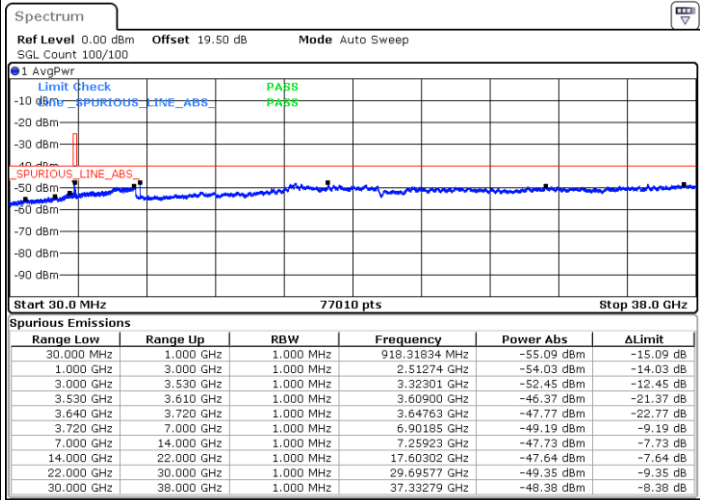

N/A

Date: 8.NOV.2022 16:33:21

LTE Band 48 / 10MHz

16QAM

Lowest Channel / 1RB0

Lowest Channel / 1RBmax

Date: 8.NOV.2022 16:49:32

Date: 8.NOV.2022 17:13:45

Lowest Channel / FullRB

N/A

Date: 8.NOV.2022 17:01:39

LTE Band 48 / 10MHz

16QAM

MiddleChannel / 1RB0

Middle Channel / 1RBmax

Date: 8.NOV.2022 16:53:34

Date: 8.NOV.2022 17:17:47

Middle Channel / FullIRB

N/A

Date: 8.NOV.2022 17:05:40

LTE Band 48 / 10MHz

16QAM

Highest Channel / 1RB0

Highest Channel / 1RBmax

Date: 8.NOV.2022 16:57:36

Date: 8.NOV.2022 17:21:49

Highest Channel / FullIRB

N/A

Date: 8.NOV.2022 17:09:42

LTE Band 48 / 15MHz

16QAM

Lowest Channel / 1RB0