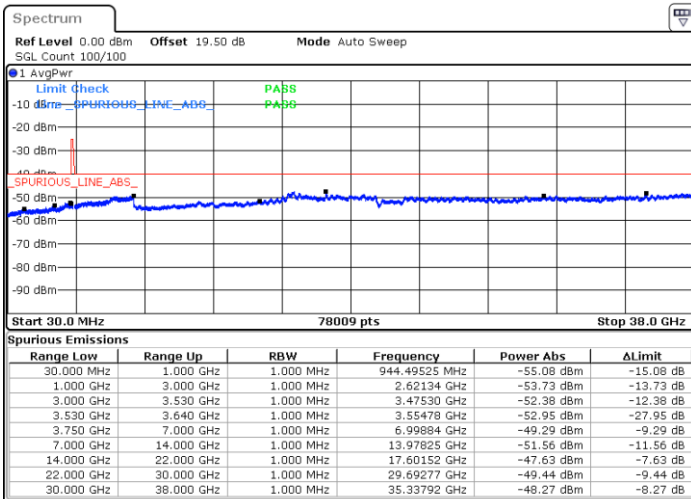

Date: 21.NOV.2022 21:05:32

Date: 21.NOV.2022 21:55:20

Middle Channel / FullIRB

N/A

Date: 8.NOV.2022 16:30:40

LTE Band 48 / 5MHz

QPSK

Highest Channel / 1RB0

Highest Channel / 1RBmax

Date: 8.NOV.2022 16:19:52

Date: 8.NOV.2022 16:44:07

Highest Channel / FullIRB

N/A

Date: 8.NOV.2022 16:32:00

LTE Band 48 / 10MHz

QPSK

Lowest Channel / 1RB0

Lowest Channel / 1RBmax

Date: 8.NOV.2022 16:50:53

Date: 8.NOV.2022 17:15:06

Lowest Channel / FullRB

N/A

Date: 8.NOV.2022 17:03:00

LTE Band 48 / 10MHz