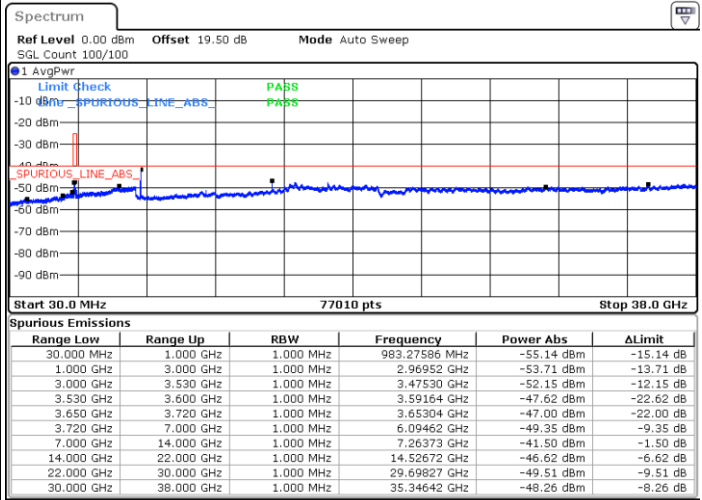

Date: 8.NOV.2022 17:11:03

LTE Band 48 / 15MHz

QPSK

Lowest Channel / 1RB0

Lowest Channel / 1RBmax

Date: 8.NOV.2022 17:24:31

Date: 8.NOV.2022 17:48:44

Lowest Channel / FullIRB

N/A

Date: 8.NOV.2022 17:36:37

LTE Band 48 / 15MHz

QPSK

Middle Channel / 1RB0

Middle Channel / 1RBmax

Date: 12.NOV.2022 15:00:14

Date: 8.NOV.2022 17:55:28

Middle Channel / FullIRB

N/A

Date: 8.NOV.2022 17:43:21

LTE Band 48 / 15MHz

QPSK

Highest Channel / 1RB0

Highest Channel / 1RBmax

Date: 8.NOV.2022 17:32:35

Date: 8.NOV.2022 17:56:48

Highest Channel / FullIRB

N/A

Date: 8.NOV.2022 17:44:41

LTE Band 48 / 20MHz

QPSK

Lowest Channel / 1RB0

Lowest Channel / 1RBmax