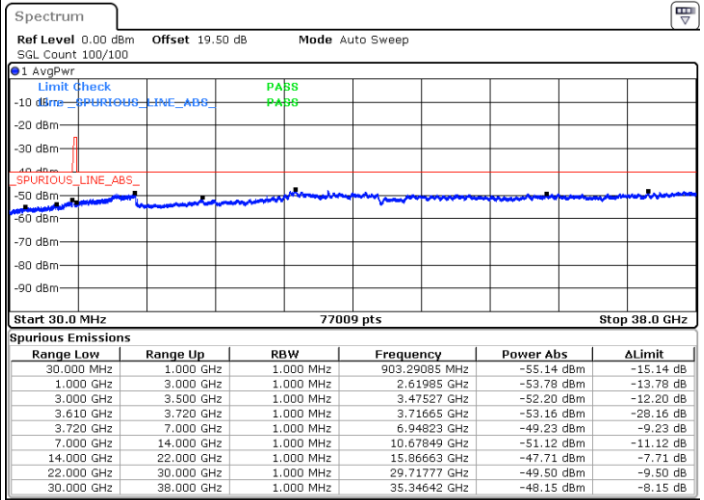

Date: 8.NOV.2022 16:29:19

LTE Band 48 / 5MHz

16QAM

Highest Channel / 1RB0

Highest Channel / 1RBmax

Date: 8.NOV.2022 16:21:13

Date: 8.NOV.2022 16:45:28

Highest Channel / FullIRB

N/A

Date: 8.NOV.2022 16:33:21

LTE Band 48 / 10MHz

16QAM

Lowest Channel / 1RB0

Lowest Channel / 1RBmax

Date: 8.NOV.2022 16:49:32

Date: 8.NOV.2022 17:13:45

Lowest Channel / FullRB

N/A

Date: 8.NOV.2022 17:01:39

LTE Band 48 / 10MHz

16QAM

MiddleChannel / 1RB0

Middle Channel / 1RBmax

Date: 8.NOV.2022 16:53:34

Date: 8.NOV.2022 17:17:47

Middle Channel / FullIRB

N/A

Date: 8.NOV.2022 17:05:40

LTE Band 48 / 10MHz

16QAM

Highest Channel / 1RB0

Highest Channel / 1RBmax