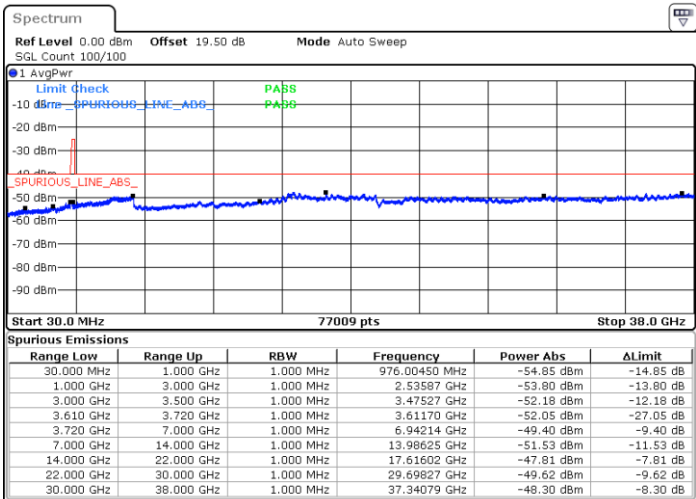

Date: 8.NOV.2022 16:57:36

Date: 8.NOV.2022 17:21:49

Highest Channel / FullIRB

N/A

Date: 8.NOV.2022 17:09:42

LTE Band 48 / 15MHz

16QAM

Lowest Channel / 1RB0

Lowest Channel / 1RBmax

Date: 8.NOV.2022 17:25:52

Date: 8.NOV.2022 17:50:05

Lowest Channel / FullIRB

N/A

Date: 8.NOV.2022 17:37:58

LTE Band 48 / 15MHz

16QAM

Middle Channel / 1RB0

Middle Channel / 1RBmax

Date: 8.NOV.2022 17:29:54

Date: 8.NOV.2022 17:54:07

Middle Channel / FullIRB

N/A

Date: 8.NOV.2022 17:42:01

LTE Band 48 / 15MHz