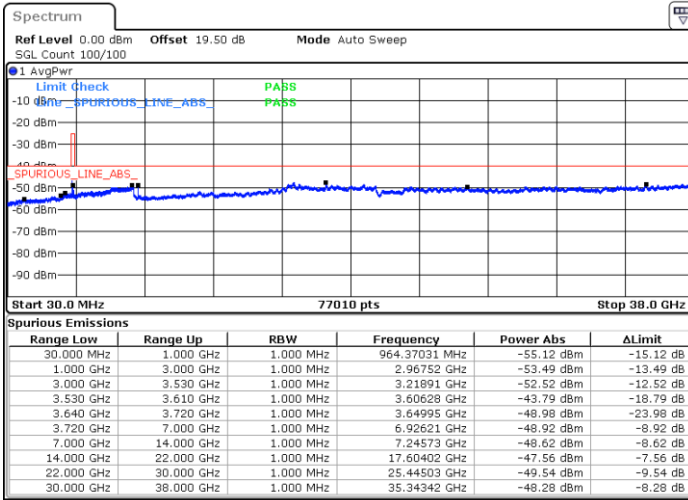

Highest Channel / 1RB0

Highest Channel / 1RBmax

Date: 8.NOV.2022 18:23:43

Date: 8.NOV.2022 18:35:50

Highest Channel / FullIRB

N/A

Date: 8.NOV.2022 18:11:37

LTE Band 48 / 5MHz

16QAM

Lowest Channel / 1RB0

Lowest Channel / 1RBmax

Date: 8.NOV.2022 16:13:10

Date: 8.NOV.2022 16:37:24

Lowest Channel / FullIRB

N/A

Date: 8.NOV.2022 16:25:17

LTE Band 48 / 5MHz

16QAM

Middle Channel / 1RB0

Middle Channel / 1RBmax

Date: 8.NOV.2022 16:17:11

Date: 8.NOV.2022 16:41:26

Middle Channel / FullIRB

N/A

Date: 8.NOV.2022 16:29:19

LTE Band 48 / 5MHz

16QAM

Highest Channel / 1RB0

Highest Channel / 1RBmax

Date: 8.NOV.2022 16:21:13

Date: 8.NOV.2022 16:45:28

Highest Channel / FullIRB