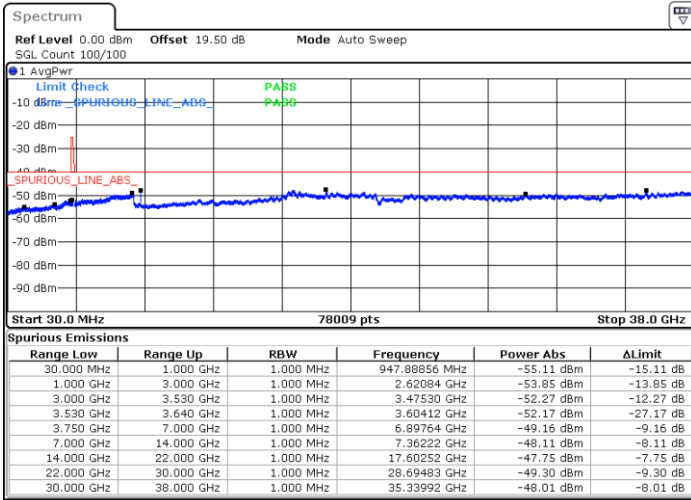

Date: 8.NOV.2022 18:02:13

LTE Band 48 / 20MHz

16QAM

Middle Channel / 1RB0

Middle Channel / 1RBmax

Date: 8.NOV.2022 18:18:21

Date: 8.NOV.2022 18:30:27

Middle Channel / FullIRB

N/A

Date: 8.NOV.2022 18:06:14

LTE Band 48 / 20MHz

16QAM

Highest Channel / 1RB0

Highest Channel / 1RBmax

Date: 8.NOV.2022 18:22:22

Date: 8.NOV.2022 18:34:29