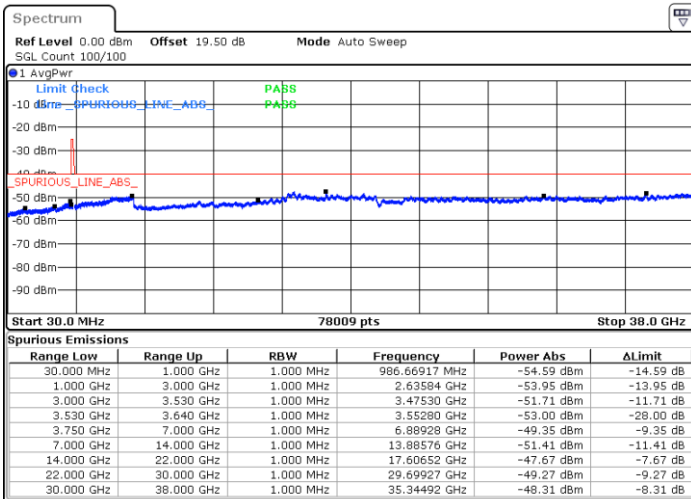

LTE Band 48 / 5MHz

16QAM

Middle Channel / 1RB0

Middle Channel / 1RBmax

Date: 8.NOV.2022 16:17:11

Date: 8.NOV.2022 16:41:26

Middle Channel / FullIRB

N/A

Date: 8.NOV.2022 16:29:19

LTE Band 48 / 5MHz

16QAM

Highest Channel / 1RB0

Highest Channel / 1RBmax

Date: 8.NOV.2022 16:21:13

Date: 8.NOV.2022 16:45:28

Highest Channel / FullIRB

N/A

Date: 8.NOV.2022 16:33:21

LTE Band 48 / 10MHz

16QAM

Lowest Channel / 1RB0

Lowest Channel / 1RBmax

Date: 8.NOV.2022 16:49:32

Date: 8.NOV.2022 17:13:45