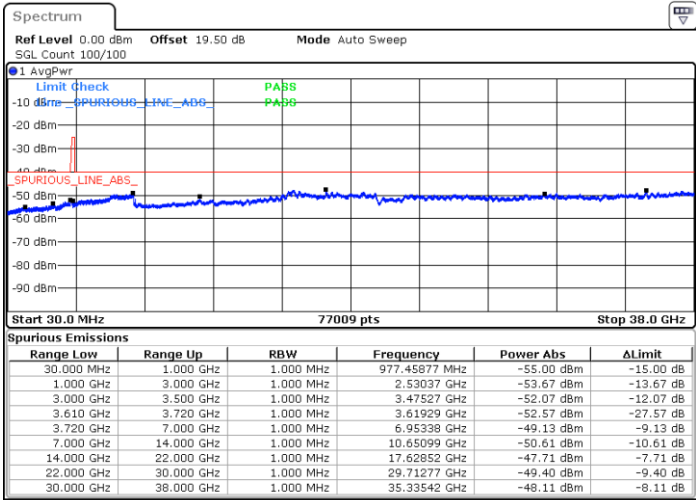

Middle Channel / 1RBmax

Date: 12.NOV.2022 15:05:14

Date: 12.NOV.2022 15:10:52

Middle Channel / FullIRB

N/A

Date: 8.NOV.2022 18:04:54

LTE Band 48 / 20MHz

QPSK

Highest Channel / 1RB0

Highest Channel / 1RBmax

Date: 8.NOV.2022 18:23:43

Date: 8.NOV.2022 18:35:50

Highest Channel / FullIRB

N/A

Date: 8.NOV.2022 18:11:37

LTE Band 48 / 5MHz

16QAM

Lowest Channel / 1RB0

Lowest Channel / 1RBmax

Date: 8.NOV.2022 16:13:10

Date: 8.NOV.2022 16:37:24

Lowest Channel / FullIRB

N/A

Date: 8.NOV.2022 16:25:17