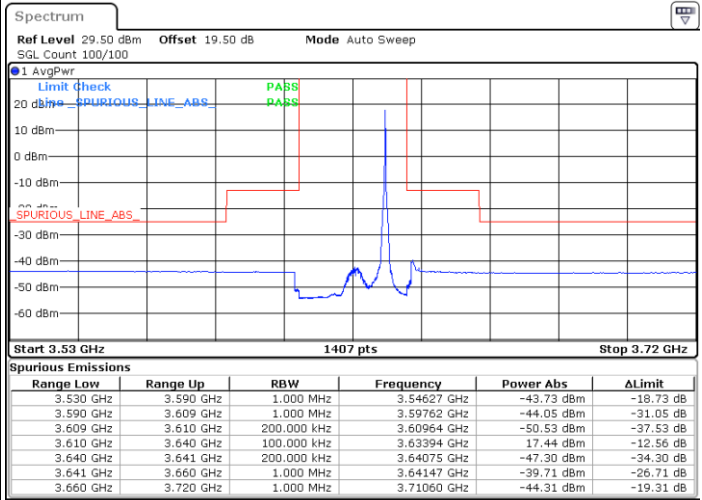

LTE Band 48 / 20MHz

64QAM

Middle Channel / 1RB0

Middle Channel / 1RBmax

Date: 12.NOV.2022 15:21:43

Date: 12.NOV.2022 15:26:17

Middle Channel / FullIRB

N/A

Date: 12.NOV.2022 15:17:08

LTE Band 48 / 20MHz

64QAM

Highest Channel / 1RB0

Highest Channel / 1RBmax

Date: 8.NOV.2022 15:51:14

Date: 8.NOV.2022 16:03:28

Highest Channel / FullIRB