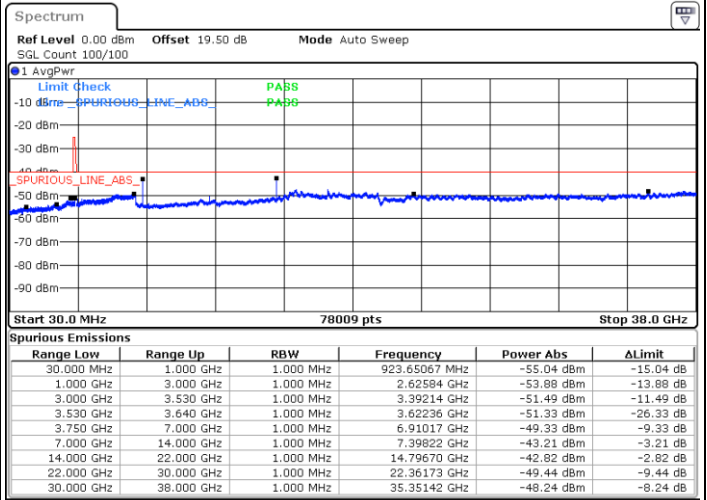

N/A

Date: 8.NOV.2022 17:36:37

LTE Band 48 / 15MHz

QPSK

Middle Channel / 1RB0

Middle Channel / 1RBmax

Date: 12.NOV.2022 15:00:14

Date: 8.NOV.2022 17:55:28

Middle Channel / FullIRB

N/A

Date: 8.NOV.2022 17:43:21

LTE Band 48 / 15MHz

QPSK

Highest Channel / 1RB0

Highest Channel / 1RBmax

Date: 8.NOV.2022 17:32:35

Date: 8.NOV.2022 17:56:48

Highest Channel / FullIRB

N/A

Date: 8.NOV.2022 17:44:41

LTE Band 48 / 20MHz

QPSK

Lowest Channel / 1RB0

Lowest Channel / 1RBmax

Date: 8.NOV.2022 18:15:40

Date: 8.NOV.2022 18:27:47

Lowest Channel / FullIRB

N/A

Date: 8.NOV.2022 18:03:33

LTE Band 48 / 20MHz

QPSK

Middle Channel / 1RB0