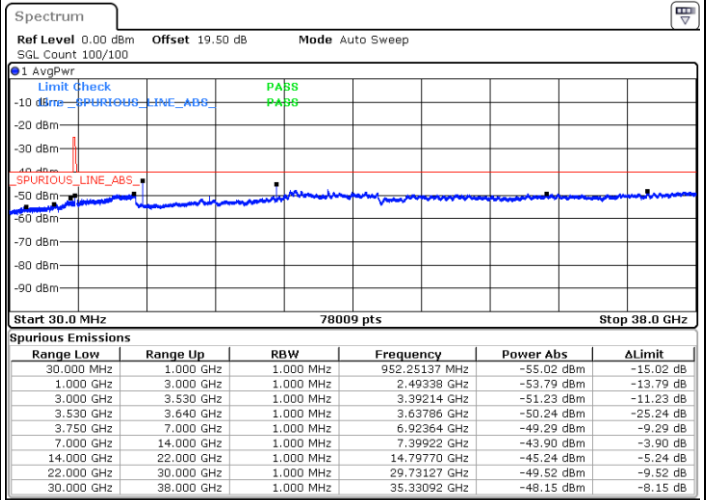

Lowest Channel / 1RB0

Lowest Channel / 1RBmax

Date: 8.NOV.2022 16:50:53

Date: 8.NOV.2022 17:15:06

Lowest Channel / FullRB

N/A

Date: 8.NOV.2022 17:03:00

LTE Band 48 / 10MHz

QPSK

MiddleChannel / 1RB0

Middle Channel / 1RBmax

Date: 8.NOV.2022 16:52:13

Date: 21.NOV.2022 23:04:40

Middle Channel / FullIRB

N/A

Date: 8.NOV.2022 17:04:20

LTE Band 48 / 10MHz

QPSK

Highest Channel / 1RB0

Highest Channel / 1RBmax

Date: 8.NOV.2022 16:58:57

Date: 8.NOV.2022 17:23:10

Highest Channel / FullIRB

N/A

Date: 8.NOV.2022 17:11:03

LTE Band 48 / 15MHz

QPSK

Lowest Channel / 1RB0

Lowest Channel / 1RBmax

Date: 8.NOV.2022 17:24:31

Date: 8.NOV.2022 17:48:44

Lowest Channel / FullIRB