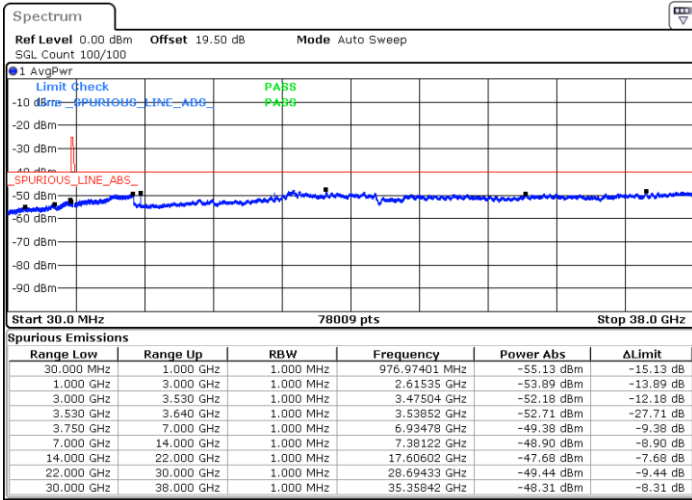

Lowest Channel / FullRB

N/A

Date: 8.NOV.2022 17:01:39

LTE Band 48 / 10MHz

16QAM

MiddleChannel / 1RB0

Middle Channel / 1RBmax

Date: 8.NOV.2022 16:53:34

Date: 8.NOV.2022 17:17:47

Middle Channel / FullIRB

N/A

Date: 8.NOV.2022 17:05:40

LTE Band 48 / 10MHz

16QAM

Highest Channel / 1RB0

Highest Channel / 1RBmax

Date: 8.NOV.2022 16:57:36

Date: 8.NOV.2022 17:21:49

Highest Channel / FullIRB

N/A

Date: 8.NOV.2022 17:09:42

LTE Band 48 / 15MHz

16QAM

Lowest Channel / 1RB0