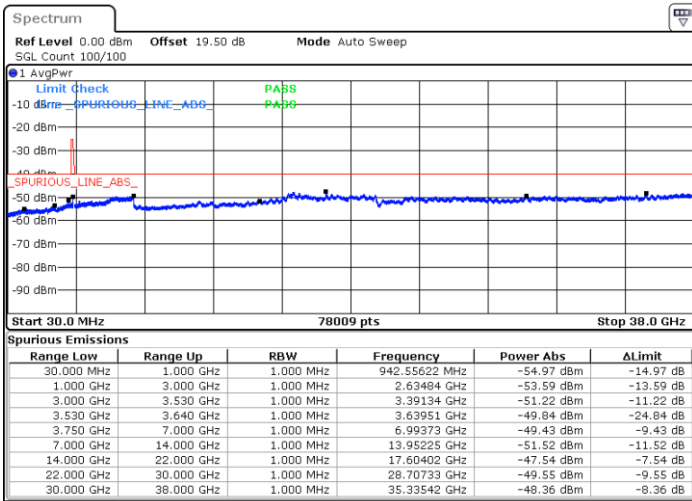

Middle Channel / 1RBmax

Date: 12.NOV.2022 15:05:14

Date: 12.NOV.2022 15:10:52

Middle Channel / FullIRB

N/A

Date: 8.NOV.2022 18:04:54

LTE Band 48 / 20MHz

QPSK

Highest Channel / 1RB0

Highest Channel / 1RBmax

Date: 8.NOV.2022 18:23:43

Date: 8.NOV.2022 18:35:50

Highest Channel / FullIRB

N/A

Date: 8.NOV.2022 18:11:37

LTE Band 48 / 5MHz

16QAM

Lowest Channel / 1RB0

Lowest Channel / 1RBmax

Date: 8.NOV.2022 16:13:10

Date: 8.NOV.2022 16:37:24

Lowest Channel / FullIRB

N/A

Date: 8.NOV.2022 16:25:17