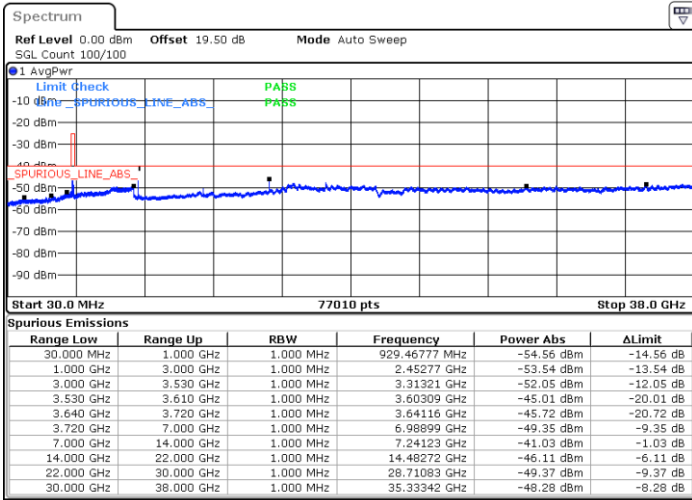

LTE Band 48 / 10MHz

QPSK

MiddleChannel / 1RB0

Middle Channel / 1RBmax

Date: 8.NOV.2022 16:52:13

Date: 21.NOV.2022 23:04:40