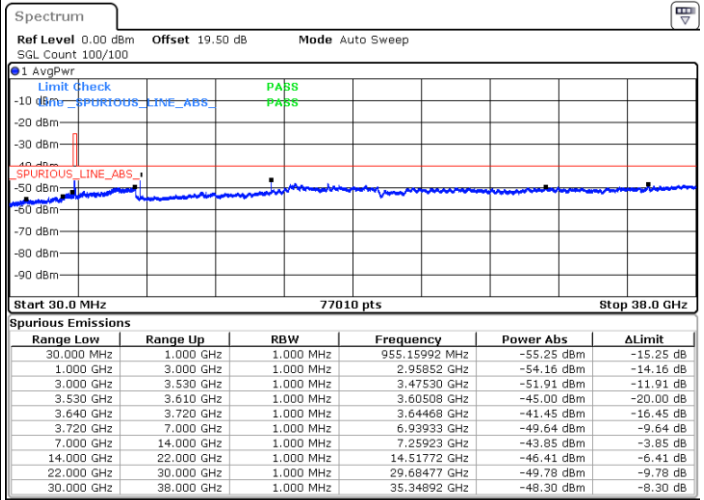

LTE Band 48 / 10MHz

QPSK

MiddleChannel / 1RB0

Middle Channel / 1RBmax

Date: 8.NOV.2022 16:52:13

Date: 21.NOV.2022 23:04:40