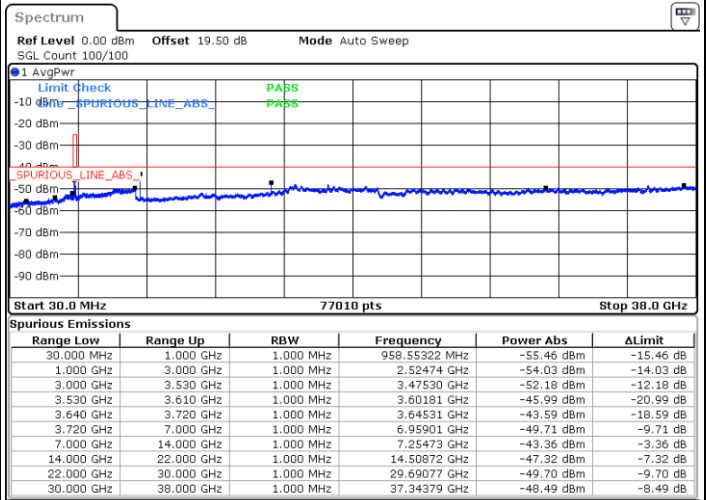

N/A

Date: 8.NOV.2022 15:38:59

Conducted Spurious Emission

LTE Band 48 / 5MHz

QPSK

Lowest Channel / 1RB0

Lowest Channel / 1RBmax

Date: 8.NOV.2022 16:11:49

Date: 8.NOV.2022 16:36:03

Lowest Channel / FullIRB

N/A

Date: 8.NOV.2022 16:23:56

LTE Band 48 / 5MHz

QPSK

Middle Channel / 1RB0

Middle Channel / 1RBmax

Date: 21.NOV.2022 21:05:32

Date: 21.NOV.2022 21:55:20

Middle Channel / FullIRB

N/A

Date: 8.NOV.2022 16:30:40

LTE Band 48 / 5MHz

QPSK

Highest Channel / 1RB0

Highest Channel / 1RBmax

Date: 8.NOV.2022 16:19:52

Date: 8.NOV.2022 16:44:07

Highest Channel / FullIRB

N/A

Date: 8.NOV.2022 16:32:00

LTE Band 48 / 10MHz

QPSK