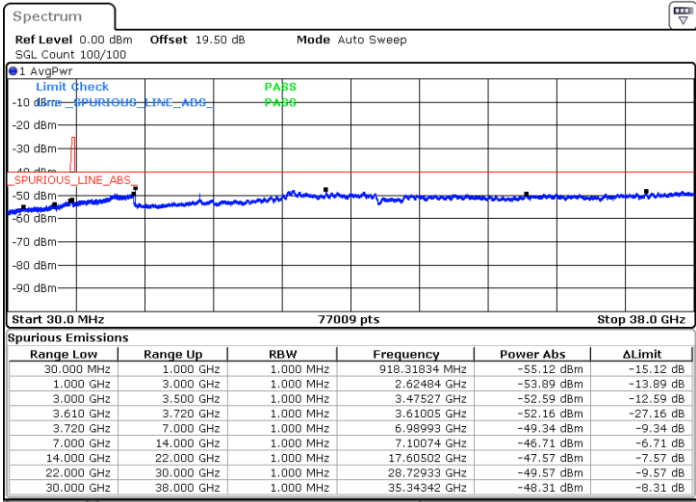

Date: 12.NOV.2022 15:17:08

LTE Band 48 / 20MHz

64QAM

Highest Channel / 1RB0

Highest Channel / 1RBmax

Date: 8.NOV.2022 15:51:14

Date: 8.NOV.2022 16:03:28

Highest Channel / FullIRB

N/A

Date: 8.NOV.2022 15:38:59

Conducted Spurious Emission

LTE Band 48 / 5MHz

QPSK

Lowest Channel / 1RB0

Lowest Channel / 1RBmax

Date: 8.NOV.2022 16:11:49

Date: 8.NOV.2022 16:36:03

Lowest Channel / FullIRB

N/A

Date: 8.NOV.2022 16:23:56

LTE Band 48 / 5MHz

QPSK

Middle Channel / 1RB0

Middle Channel / 1RBmax